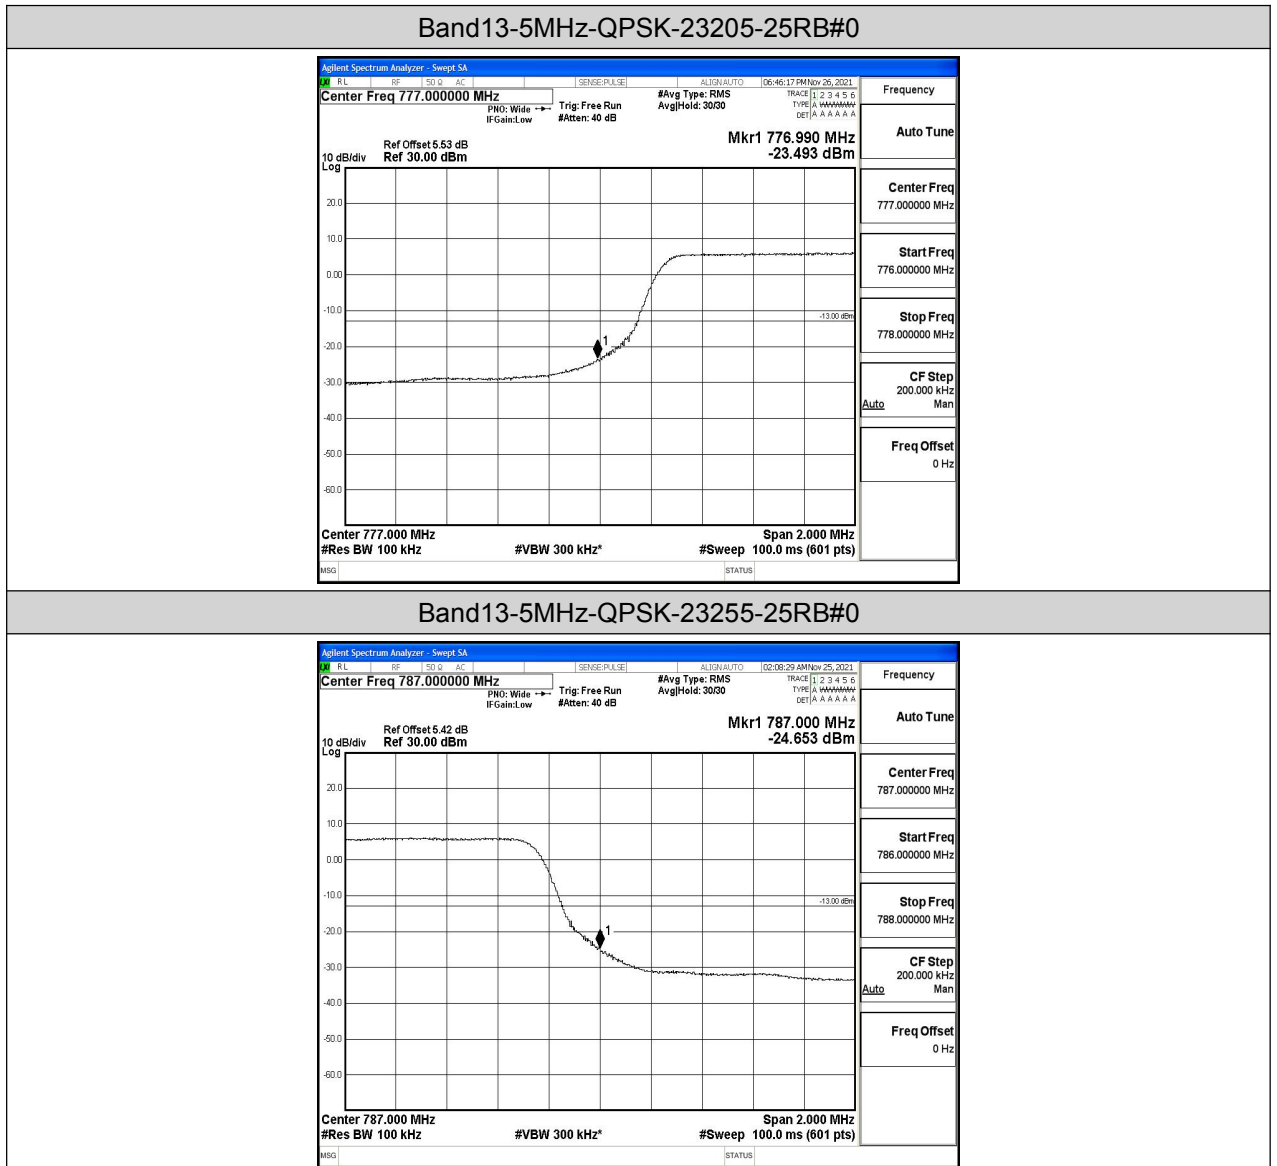

E.4 Band Edge

Test Result

Band	Bandwidth	Modulation	Channel	RB Configuration	Result(dBm)	Verdict
Band13	5MHz	QPSK	23205	25RB#0	-23.49	PASS
Band13	5MHz	QPSK	23255	25RB#0	-24.65	PASS
Band13	5MHz	16QAM	23205	25RB#0	-25.86	PASS
Band13	5MHz	16QAM	23255	25RB#0	-26.39	PASS
Band13	10MHz	QPSK	23230	50RB#0	-25.73,-26.99	PASS
Band13	10MHz	16QAM	23230	50RB#0	-28.27,-28.72	PASS

Test Graphs