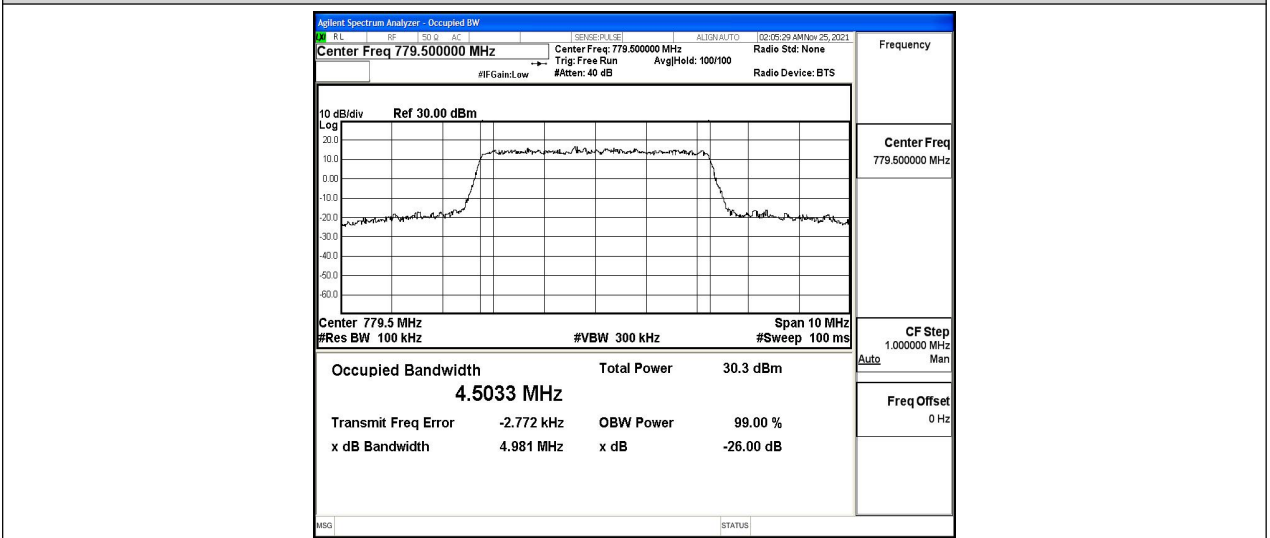

Band13-5MHz-16QAM-23205-25RB#0