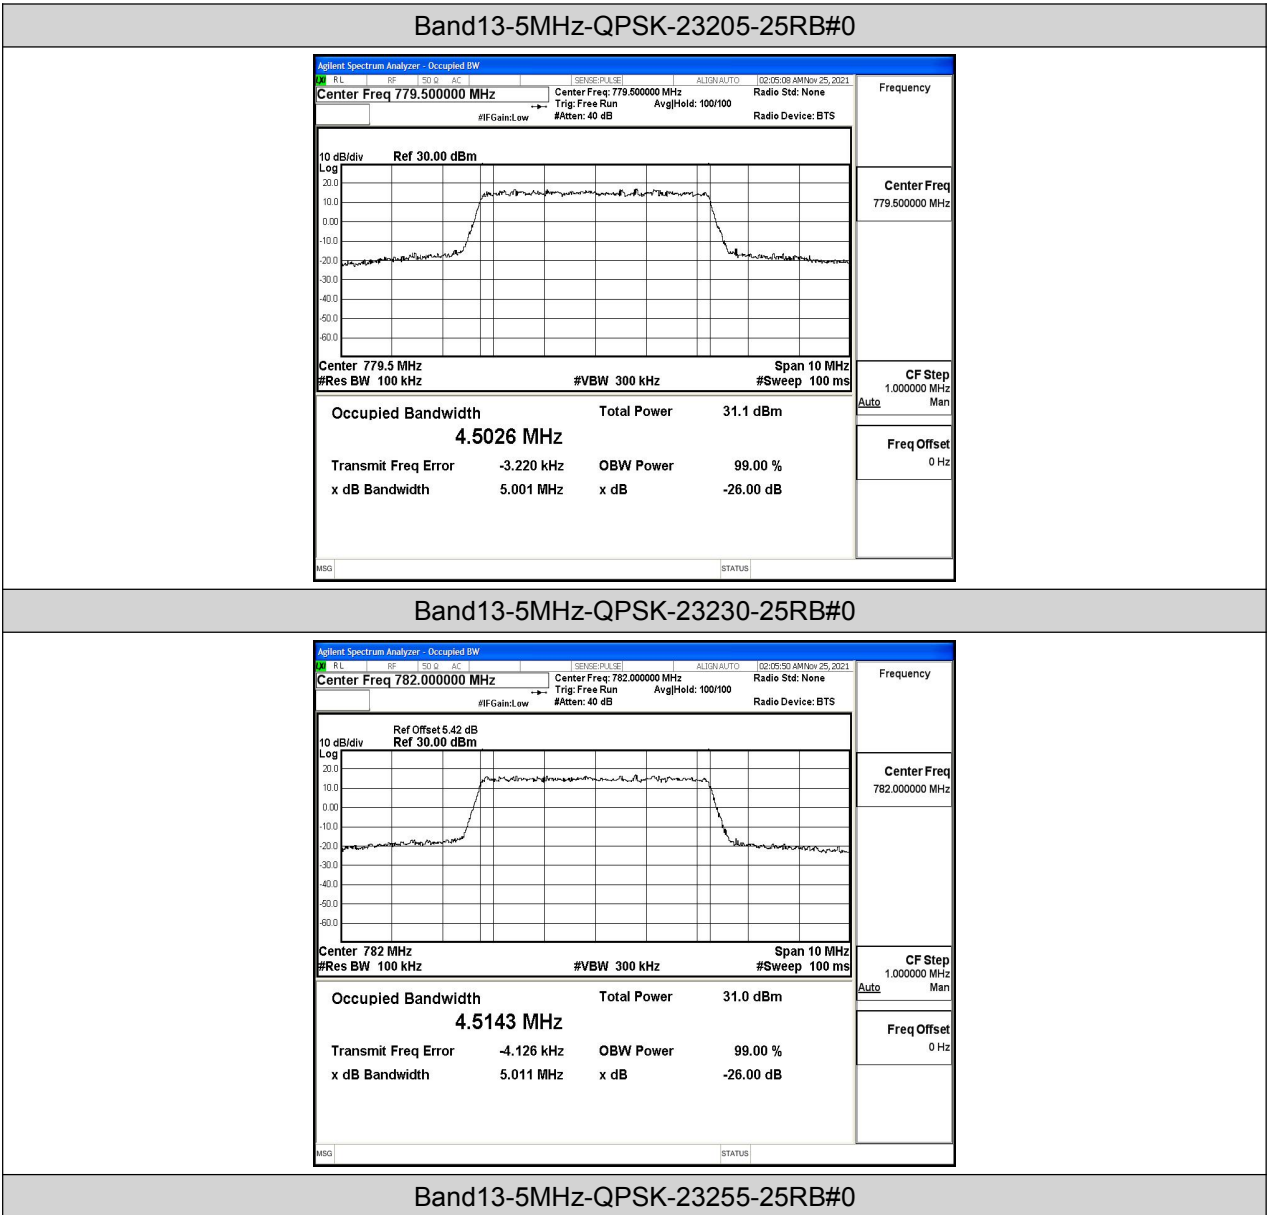

Band13-10MHz-QPSK-23230-50RB#0

Band13-10MHz-16QAM-23230-1RB#0

Band13-10MHz-16QAM-23230-50RB#0

E.3 26dB Bandwidth and Occupied Bandwidth

Test Result

Band	Bandwidth	Modulation	Channel	RB Configuration	Occupied Bandwidth (MHz)	26dB Bandwidth (MHz)	Verdict
Band13	5MHz	QPSK	23205	25RB#0	4.5026	5.001	PASS
Band13	5MHz	QPSK	23230	25RB#0	4.5143	5.011	PASS
Band13	5MHz	QPSK	23255	25RB#0	4.5070	5.030	PASS
Band13	5MHz	16QAM	23205	25RB#0	4.5033	4.981	PASS
Band13	5MHz	16QAM	23230	25RB#0	4.5047	5.008	PASS
Band13	5MHz	16QAM	23255	25RB#0	4.5088	4.976	PASS
Band13	10MHz	QPSK	23230	50RB#0	8.9706	9.911	PASS
Band13	10MHz	16QAM	23230	50RB#0	8.9500	9.812	PASS

Test Graphs

Band13-5MHz-16QAM-23205-25RB#0

Band13-5MHz-16QAM-23230-25RB#0

Band13-5MHz-16QAM-23255-25RB#0

Band13-10MHz-QPSK-23230-50RB#0

Band13-10MHz-16QAM-23230-50RB#0

E.4 Band Edge

Test Result