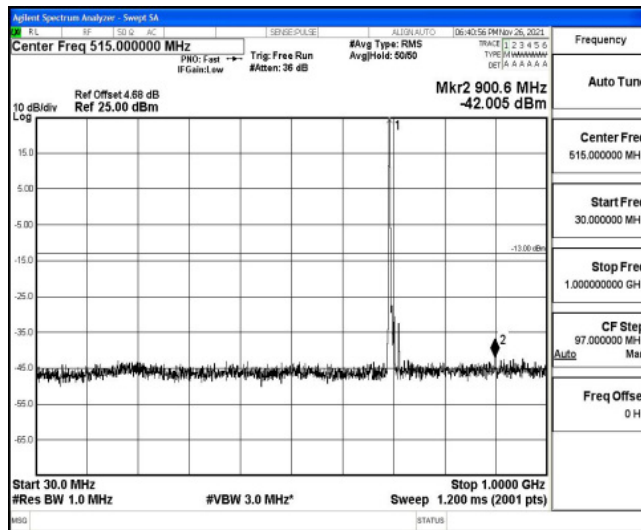

Band12-10MHz-16QAM-23060-1RB#0-Range3:30~1000MHz

Band12-10MHz-16QAM-23060-1RB#0-Range4:1000~10000MHz