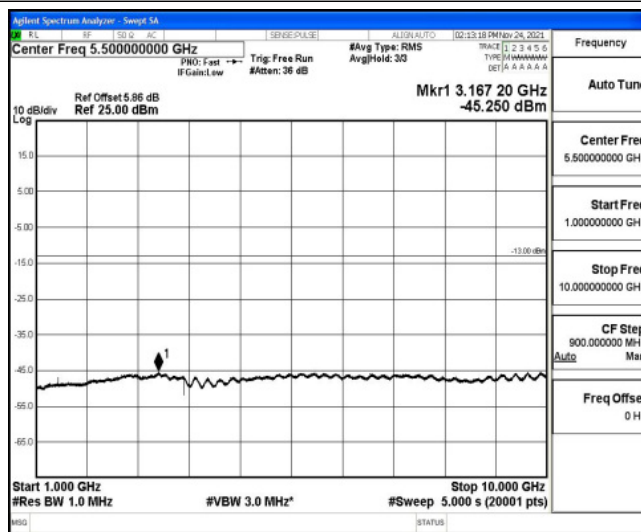

Band12-5MHz-QPSK-23155-1RB#0-Range4:1000~10000MHz

Band12-5MHz-16QAM-23035-1RB#0-Range1:0.009~0.15MHz

Band12-5MHz-16QAM-23035-1RB#0-Range2:0.15~30MHz

Band12-5MHz-16QAM-23035-1RB#0-Range3:30~1000MHz

Band12-5MHz-16QAM-23035-1RB#0-Range4:1000~10000MHz