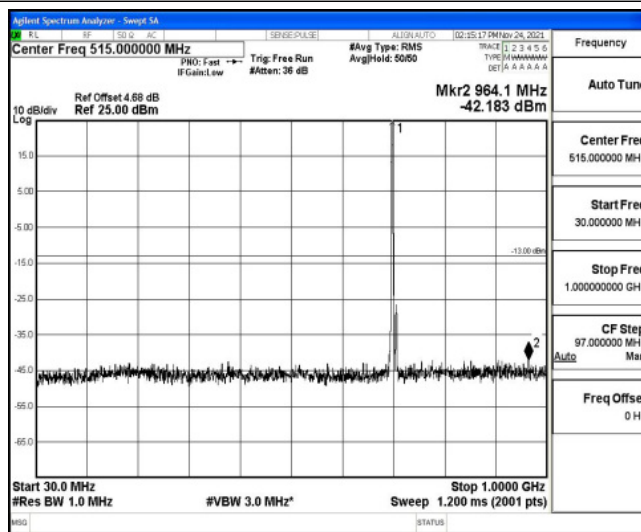

Band12-5MHz-16QAM-23095-1RB#0-Range3:30~1000MHz

Band12-5MHz-16QAM-23095-1RB#0-Range4:1000~10000MHz