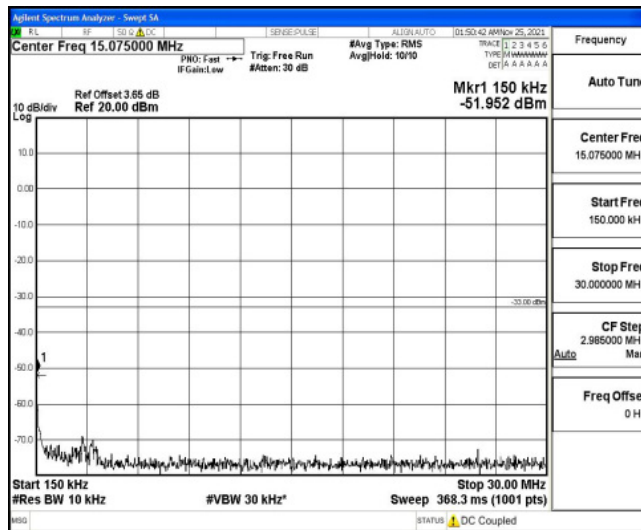

Band12-10MHz-16QAM-23095-1RB#0-Range2:0.15~30MHz

Band12-10MHz-16QAM-23095-1RB#0-Range3:30~1000MHz