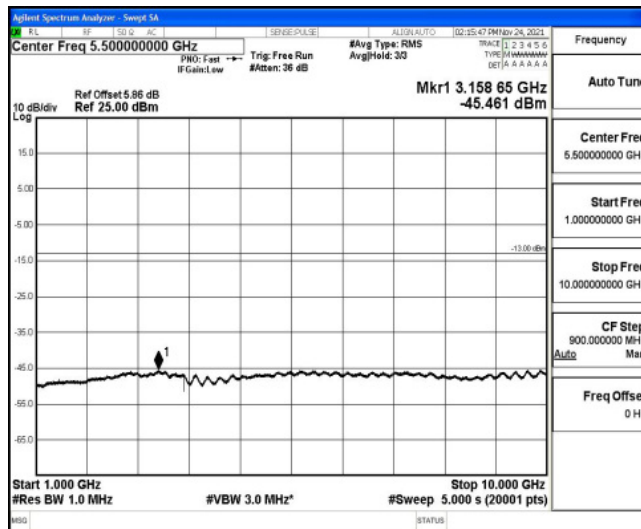

Band12-5MHz-16QAM-23095-1RB#0-Range1:0.009~0.15MHz

Band12-5MHz-16QAM-23095-1RB#0-Range2:0.15~30MHz

Band12-5MHz-16QAM-23095-1RB#0-Range3:30~1000MHz

Band12-5MHz-16QAM-23095-1RB#0-Range4:1000~10000MHz

Band12-5MHz-16QAM-23155-1RB#0-Range1:0.009~0.15MHz