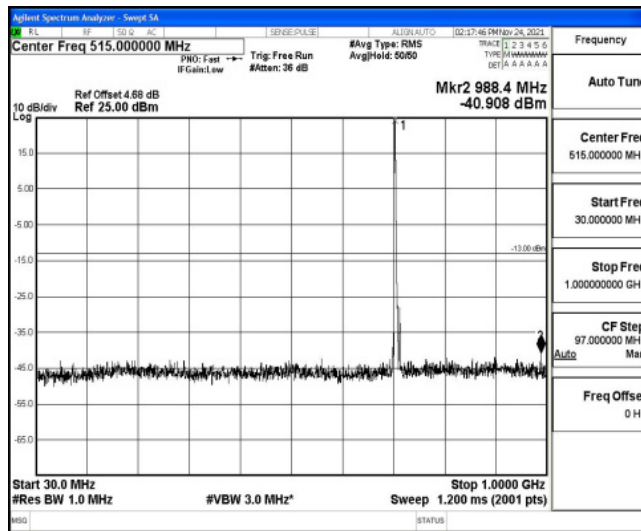

Band12-5MHz-16QAM-23155-1RB#0-Range3:30~1000MHz

Band12-5MHz-16QAM-23155-1RB#0-Range4: 1000~10000MHz