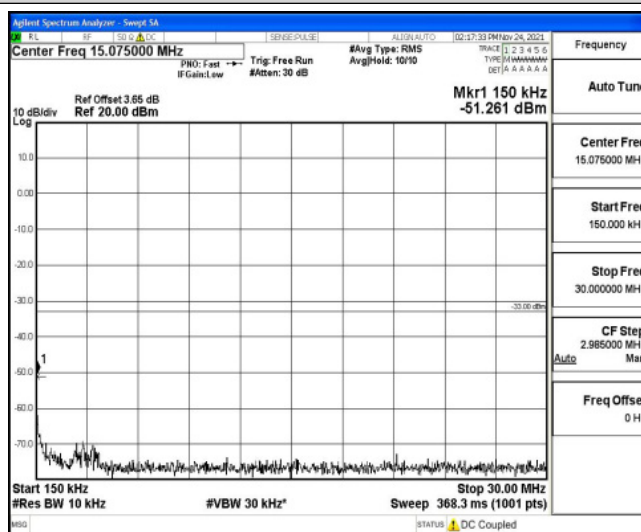

Band12-5MHz-16QAM-23155-1RB#0-Range2:0.15~30MHz

Band12-5MHz-16QAM-23155-1RB#0-Range3:30~1000MHz