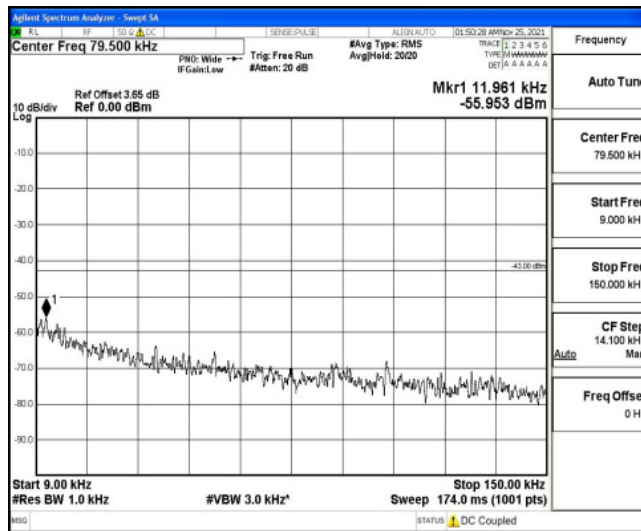

Band12-10MHz-16QAM-23060-1RB#0-Range1:0.009~0.15MHz

Band12-10MHz-16QAM-23060-1RB#0-Range2:0.15~30MHz

Band12-10MHz-16QAM-23060-1RB#0-Range3:30~1000MHz

Band12-10MHz-16QAM-23060-1RB#0-Range4:1000~10000MHz

Band12-10MHz-16QAM-23095-1RB#0-Range1:0.009~0.15MHz