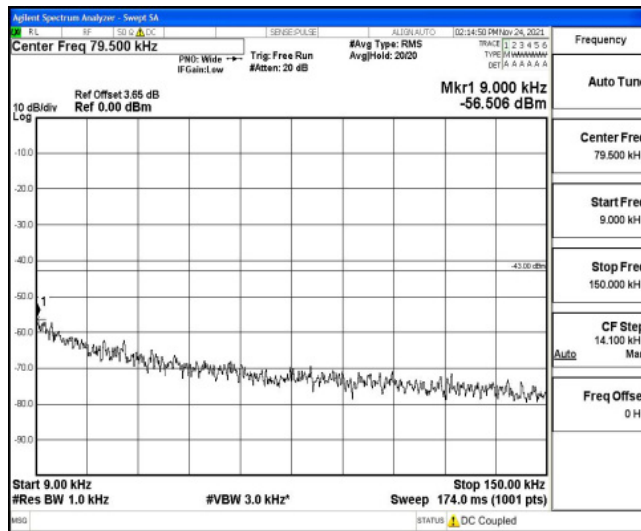

Band12-5MHz-16QAM-23095-1RB#0-Range1:0.009~0.15MHz

Band12-5MHz-16QAM-23095-1RB#0-Range2:0.15~30MHz