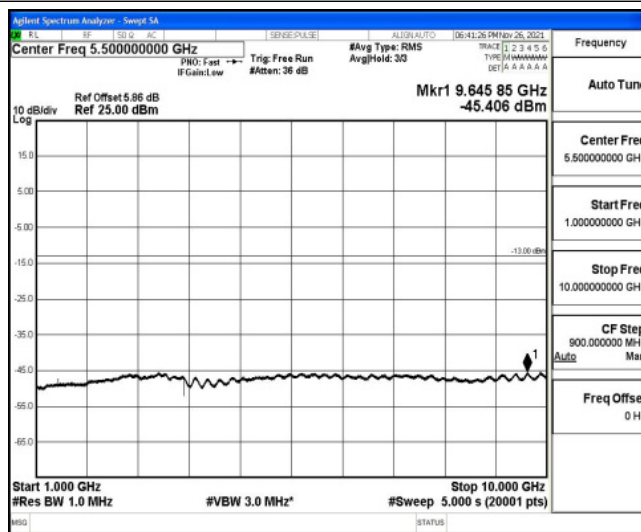

Band12-10MHz-16QAM-23060-1RB#0-Range1:0.009~0.15MHz

Band12-10MHz-16QAM-23060-1RB#0-Range2:0.15~30MHz

Band12-10MHz-16QAM-23060-1RB#0-Range3:30~1000MHz

Band12-10MHz-16QAM-23060-1RB#0-Range4:1000~10000MHz

Band12-10MHz-16QAM-23095-1RB#0-Range1:0.009~0.15MHz