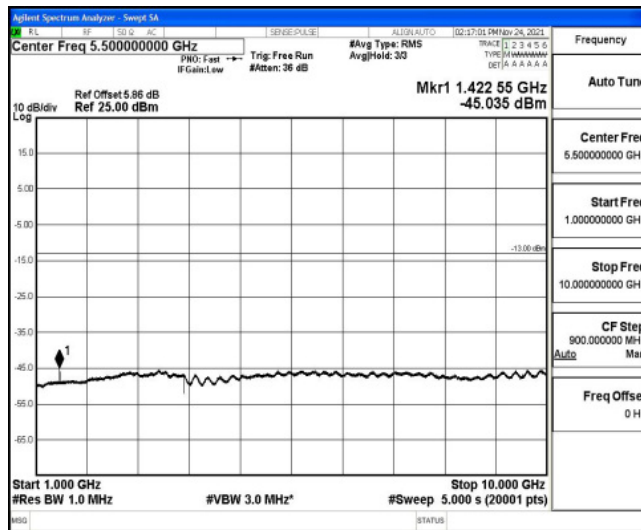

Band12-5MHz-QPSK-23155-1RB#0-Range4:1000~10000MHz

Band12-5MHz-16QAM-23035-1RB#0-Range1:0.009~0.15MHz