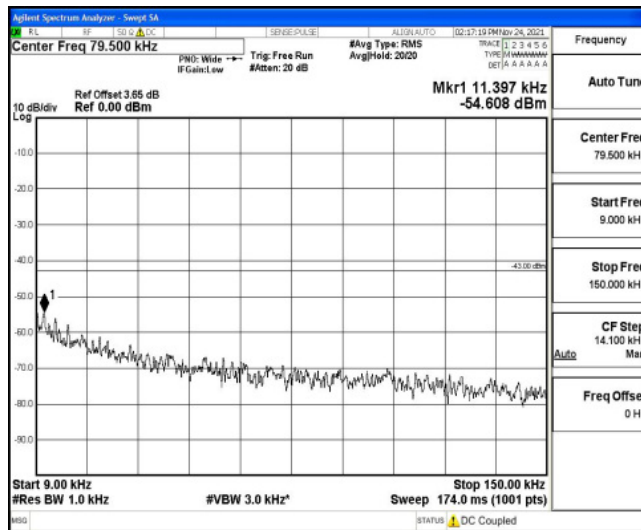

Band12-5MHz-16QAM-23095-1RB#0-Range1:0.009~0.15MHz

Band12-5MHz-16QAM-23095-1RB#0-Range2:0.15~30MHz

Band12-5MHz-16QAM-23095-1RB#0-Range3:30~1000MHz

Band12-5MHz-16QAM-23095-1RB#0-Range4:1000~10000MHz

Band12-5MHz-16QAM-23155-1RB#0-Range1:0.009~0.15MHz