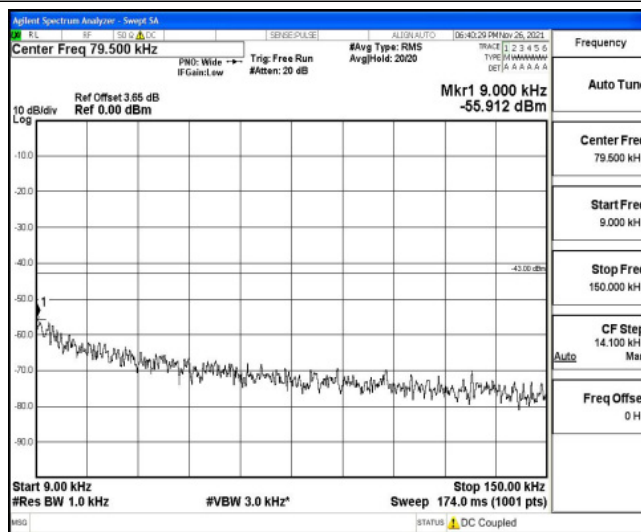

Band12-10MHz-16QAM-23060-1RB#0-Range1:0.009~0.15MHz

Band12-10MHz-16QAM-23060-1RB#0-Range2:0.15~30MHz