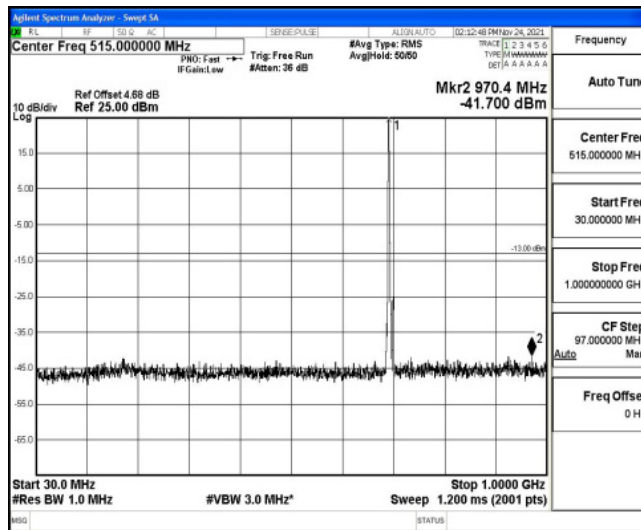

Band12-5MHz-QPSK-23155-1RB#0-Range4:1000~10000MHz

Band12-5MHz-16QAM-23035-1RB#0-Range1:0.009~0.15MHz

Band12-5MHz-16QAM-23035-1RB#0-Range2:0.15~30MHz

Band12-5MHz-16QAM-23035-1RB#0-Range3:30~1000MHz

Band12-5MHz-16QAM-23035-1RB#0-Range4:1000~10000MHz