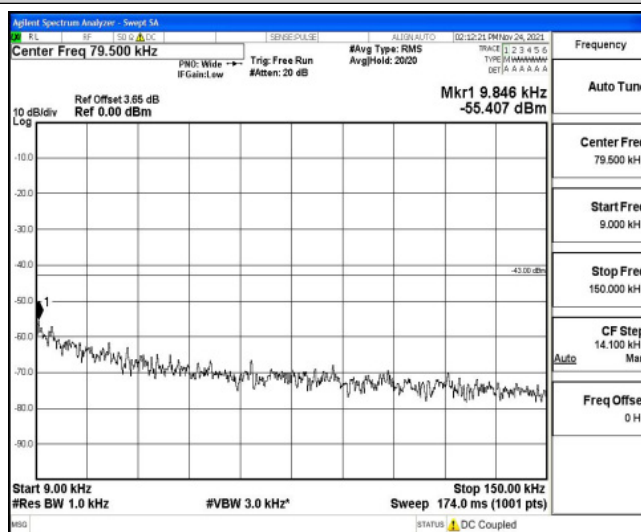

Band12-5MHz-16QAM-23035-1RB#0-Range1:0.009~0.15MHz

Band12-5MHz-16QAM-23035-1RB#0-Range2:0.15~30MHz