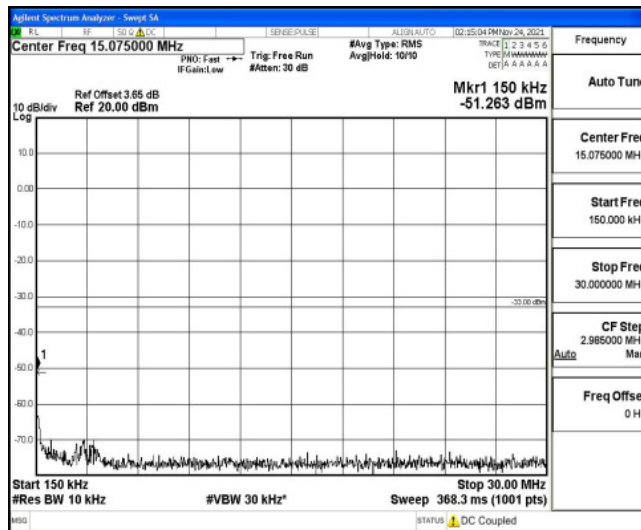

Band12-5MHz-16QAM-23095-1RB#0-Range2:0.15~30MHz

Band12-5MHz-16QAM-23095-1RB#0-Range3:30~1000MHz