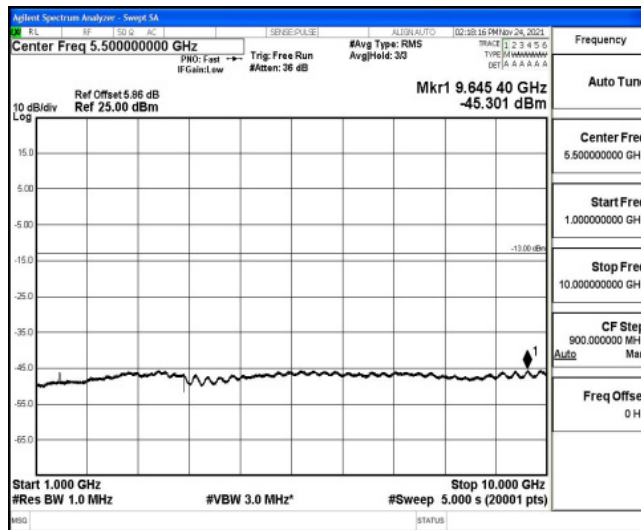

Band12-5MHz-16QAM-23155-1RB#0-Range4: 1000~10000MHz

Band12-10MHz-QPSK-23060-1RB#0-Range1:0.009~0.15MHz