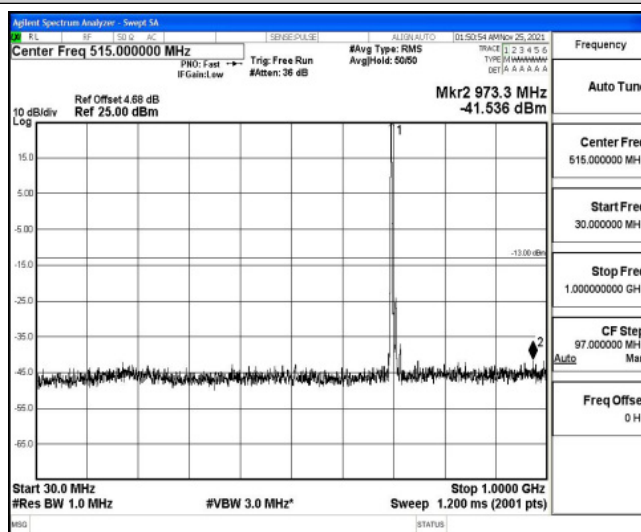

Band12-10MHz-16QAM-23095-1RB#0-Range3:30~1000MHz

Band12-10MHz-16QAM-23095-1RB#0-Range4:1000~10000MHz