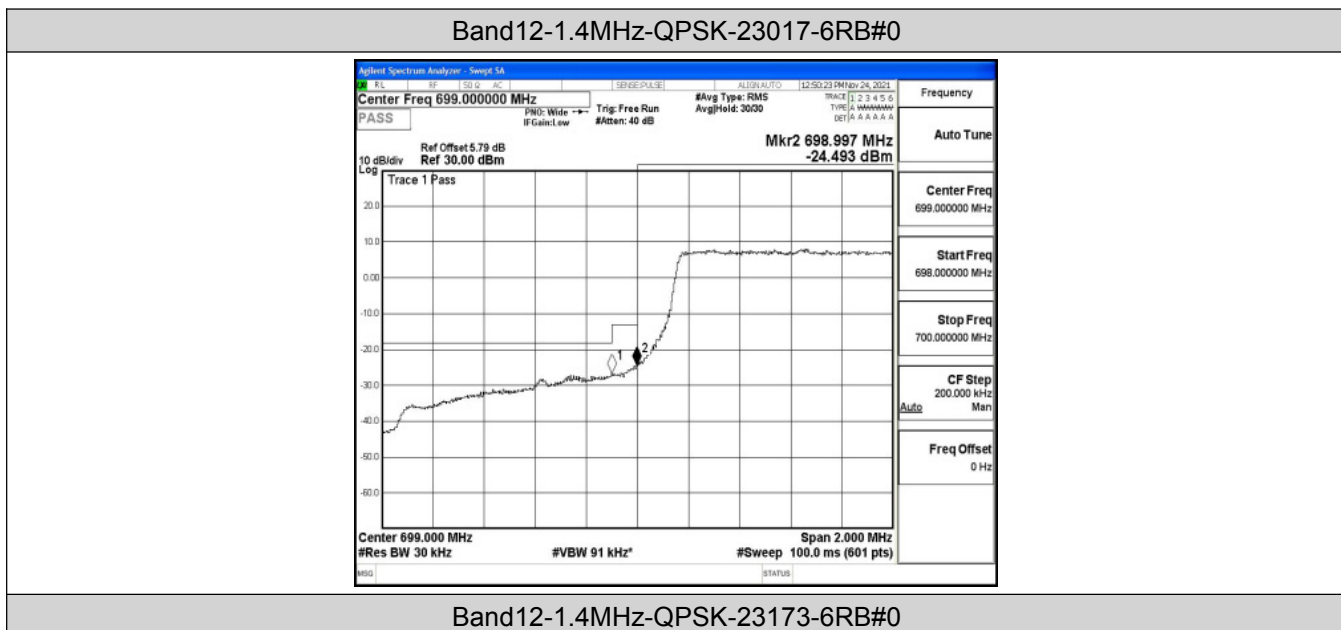

D.4 Band Edge

Test Result

Band	Bandwidth	Modulation	Channel	RB Configuration	Result(dBm)	Verdict
Band12	1.4MHz	QPSK	23017	6RB#0	-26.60,-24.49	PASS
Band12	1.4MHz	QPSK	23173	6RB#0	-25.28,-27.70	PASS
Band12	1.4MHz	16QAM	23017	6RB#0	-27.80,-25.12	PASS
Band12	1.4MHz	16QAM	23173	6RB#0	-26.24,-29.66	PASS
Band12	3MHz	QPSK	23025	15RB#0	-26.73,-22.84	PASS
Band12	3MHz	QPSK	23165	15RB#0	-24.53,-28.72	PASS
Band12	3MHz	16QAM	23025	15RB#0	-28.17,-24.41	PASS
Band12	3MHz	16QAM	23165	15RB#0	-25.93,-30.10	PASS
Band12	5MHz	QPSK	23035	25RB#0	-23.11	PASS
Band12	5MHz	QPSK	23155	25RB#0	-24.94	PASS
Band12	5MHz	16QAM	23035	25RB#0	-24.90	PASS
Band12	5MHz	16QAM	23155	25RB#0	-25.51	PASS
Band12	10MHz	QPSK	23060	50RB#0	-28.38,-27.40	PASS
Band12	10MHz	QPSK	23130	50RB#0	-28.59,-30.33	PASS
Band12	10MHz	16QAM	23060	50RB#0	-29.97,-28.91	PASS
Band12	10MHz	16QAM	23130	50RB#0	-29.63,-31.75	PASS

Test Graphs