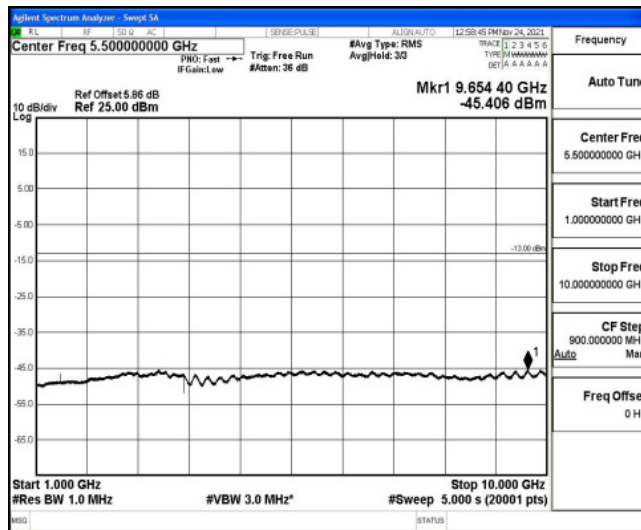

Band12-1.4MHz-16QAM-23173-1RB#0-Range4:1000~10000MHz