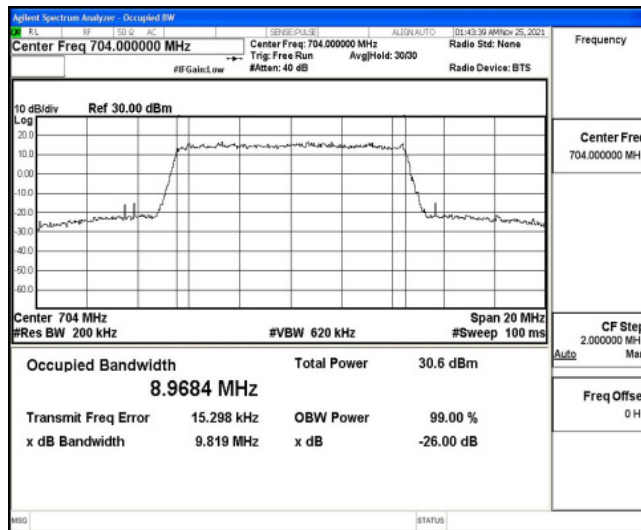

Band12-10MHz-QPSK-23060-50RB#0

Band12-10MHz-QPSK-23095-50RB#0

Band12-10MHz-QPSK-23130-50RB#0

Band12-10MHz-16QAM-23060-50RB#0

Band12-10MHz-16QAM-23095-50RB#0

Band12-10MHz-16QAM-23130-50RB#0

D.4 Band Edge

Test Result