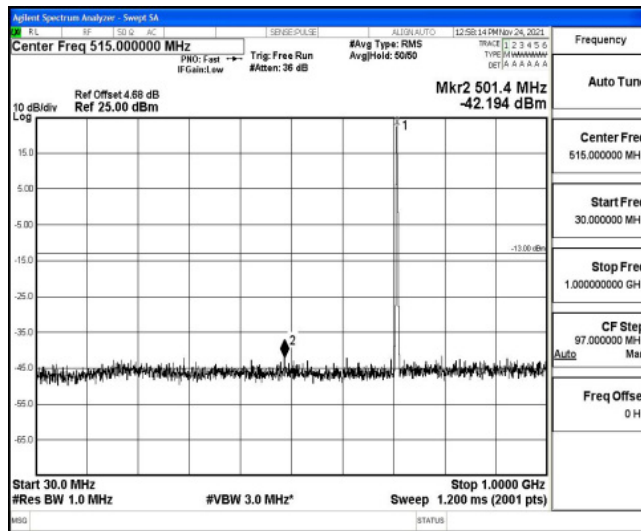

Band12-1.4MHz-16QAM-23173-1RB#0-Range3:30~1000MHz