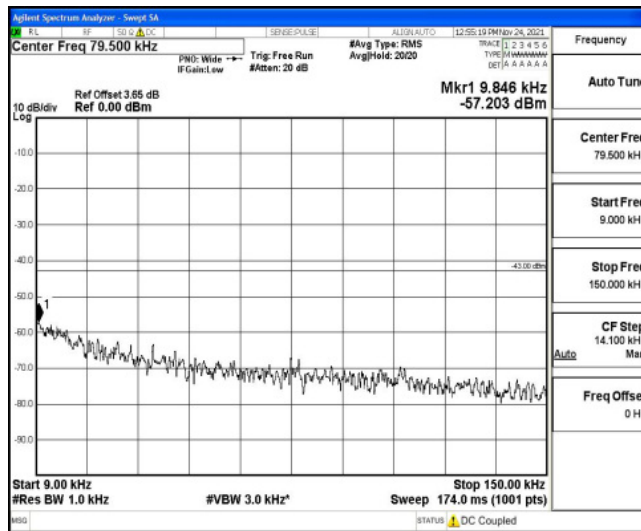

Band12-1.4MHz-16QAM-23095-1RB#0-Range1:0.009~0.15MHz