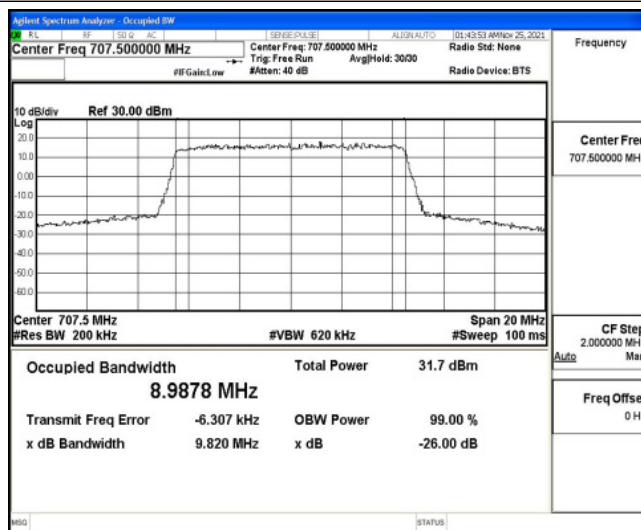

Band12-10MHz-QPSK-23060-50RB#0

Band12-10MHz-QPSK-23095-50RB#0

Band12-10MHz-QPSK-23130-50RB#0

Band12-10MHz-16QAM-23060-50RB#0

Band12-10MHz-16QAM-23095-50RB#0

Band12-10MHz-16QAM-23130-50RB#0

D.4 Band Edge

Test Result