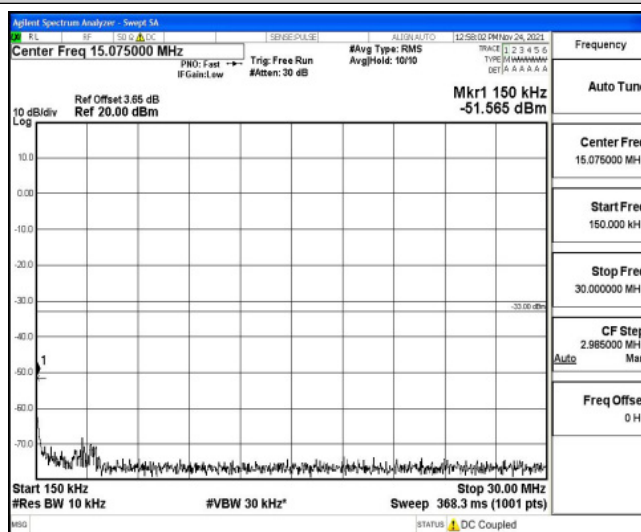

Band12-1.4MHz-16QAM-23095-1RB#0-Range3:30~1000MHz

Band12-1.4MHz-16QAM-23095-1RB#0-Range4:1000~10000MHz

Band12-1.4MHz-16QAM-23173-1RB#0-Range1:0.009~0.15MHz

Band12-1.4MHz-16QAM-23173-1RB#0-Range2:0.15~30MHz