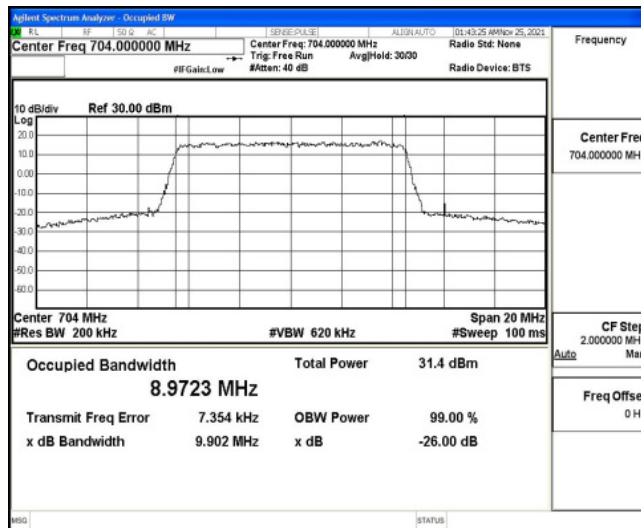

Band12-10MHz-QPSK-23060-50RB#0

Band12-10MHz-QPSK-23095-50RB#0

Band12-10MHz-QPSK-23130-50RB#0

Band12-10MHz-16QAM-23060-50RB#0

Band12-10MHz-16QAM-23095-50RB#0

Band12-10MHz-16QAM-23130-50RB#0

D.4 Band Edge

Test Result