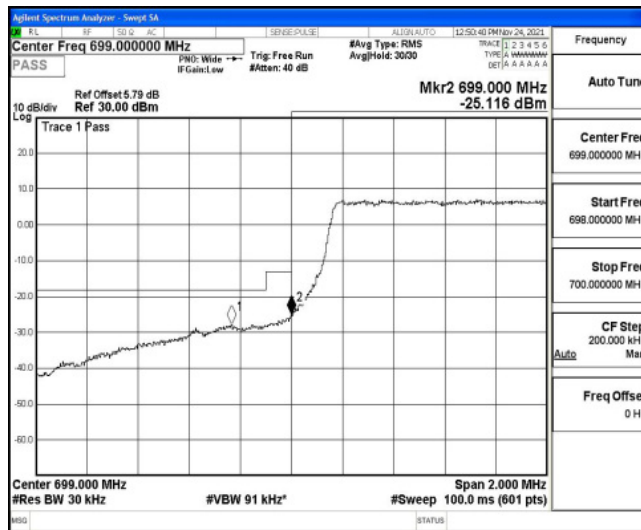

Band12-1.4MHz-16QAM-23017-6RB#0