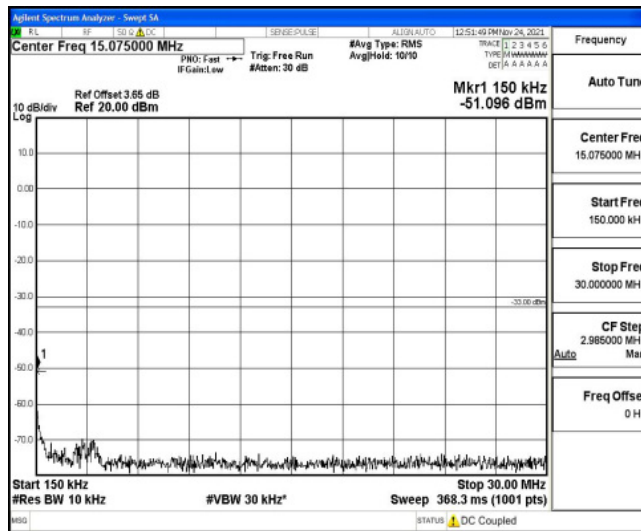

Band12-1.4MHz-QPSK-23017-1RB#0-Range2:0.15~30MHz