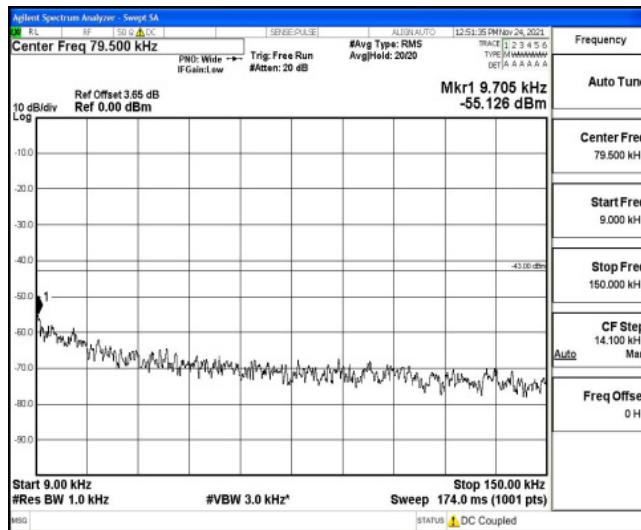

Band12	10MHz	QPSK	23095	1RB#0	Range3:30~1000MHz	-42.24	PASS
Band12	10MHz	QPSK	23095	1RB#0	Range4:1000~10000MHz	-45.27	PASS
Band12	10MHz	QPSK	23130	1RB#0	Range1:0.009~0.15MHz	-56.24	PASS
Band12	10MHz	QPSK	23130	1RB#0	Range2:0.15~30MHz	-51.18	PASS
Band12	10MHz	QPSK	23130	1RB#0	Range3:30~1000MHz	-40.45	PASS
Band12	10MHz	QPSK	23130	1RB#0	Range4:1000~10000MHz	-45.35	PASS
Band12	10MHz	16QAM	23060	1RB#0	Range1:0.009~0.15MHz	-55.91	PASS
Band12	10MHz	16QAM	23060	1RB#0	Range2:0.15~30MHz	-52.42	PASS
Band12	10MHz	16QAM	23060	1RB#0	Range3:30~1000MHz	-42.01	PASS
Band12	10MHz	16QAM	23060	1RB#0	Range4:1000~10000MHz	-45.41	PASS
Band12	10MHz	16QAM	23095	1RB#0	Range1:0.009~0.15MHz	-55.95	PASS
Band12	10MHz	16QAM	23095	1RB#0	Range2:0.15~30MHz	-51.95	PASS
Band12	10MHz	16QAM	23095	1RB#0	Range3:30~1000MHz	-41.54	PASS
Band12	10MHz	16QAM	23095	1RB#0	Range4:1000~10000MHz	-45.37	PASS
Band12	10MHz	16QAM	23130	1RB#0	Range1:0.009~0.15MHz	-54.29	PASS
Band12	10MHz	16QAM	23130	1RB#0	Range2:0.15~30MHz	-51.5	PASS
Band12	10MHz	16QAM	23130	1RB#0	Range3:30~1000MHz	-41.44	PASS
Band12	10MHz	16QAM	23130	1RB#0	Range4:1000~10000MHz	-45.29	PASS

Test Graphs

Band12-1.4MHz-QPSK-23017-1RB#0-Range1:0.009~0.15MHz