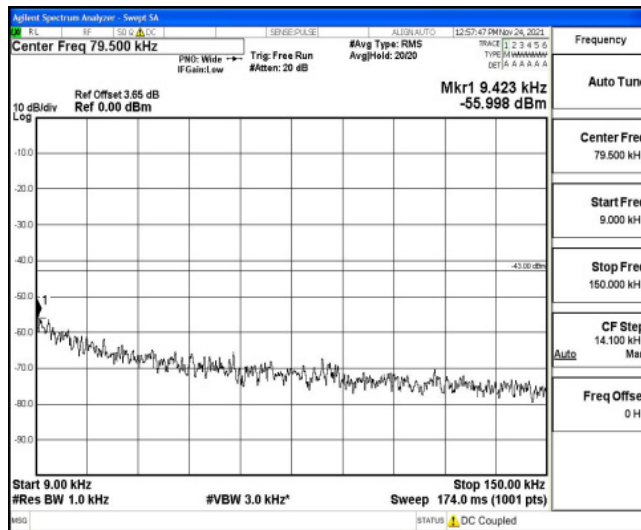

Band12-1.4MHz-16QAM-23173-1RB#0-Range1:0.009~0.15MHz