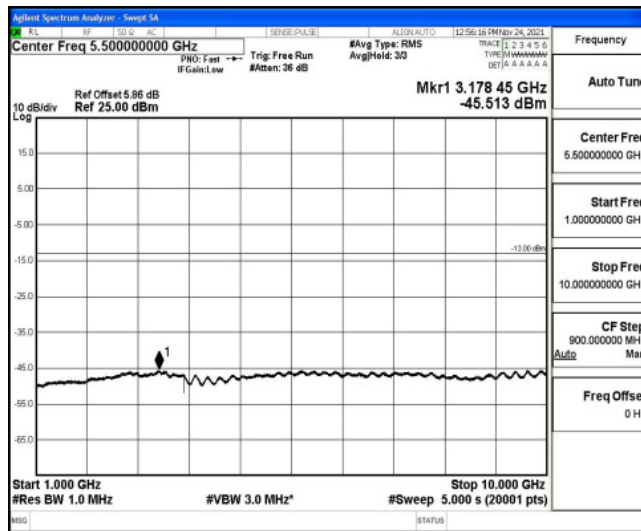

Band12-1.4MHz-16QAM-23095-1RB#0-Range4:1000~10000MHz