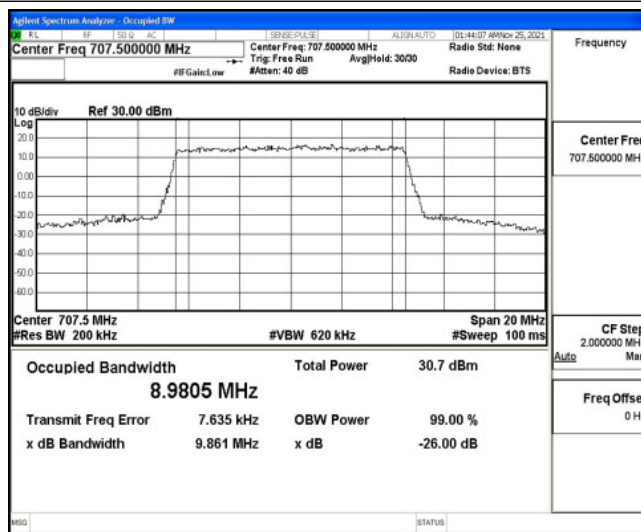

Band12-10MHz-QPSK-23060-50RB#0

Band12-10MHz-QPSK-23095-50RB#0

Band12-10MHz-QPSK-23130-50RB#0

Band12-10MHz-16QAM-23060-50RB#0

Band12-10MHz-16QAM-23095-50RB#0

Band12-10MHz-16QAM-23130-50RB#0

D.4 Band Edge

Test Result