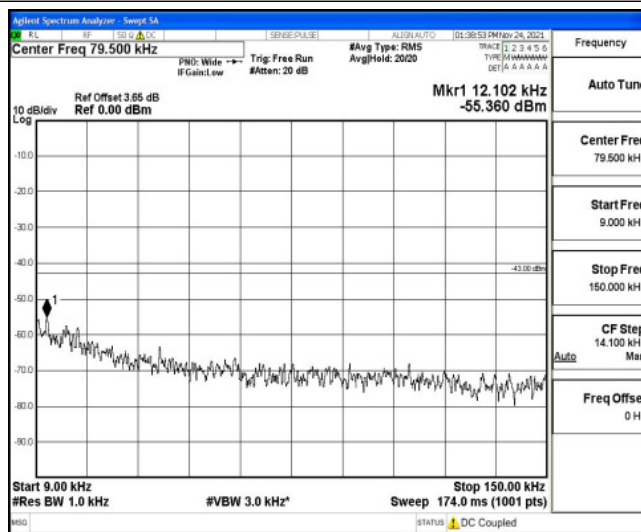

Band12-3MHz-QPSK-23025-1RB#0-Range1:0.009~0.15MHz