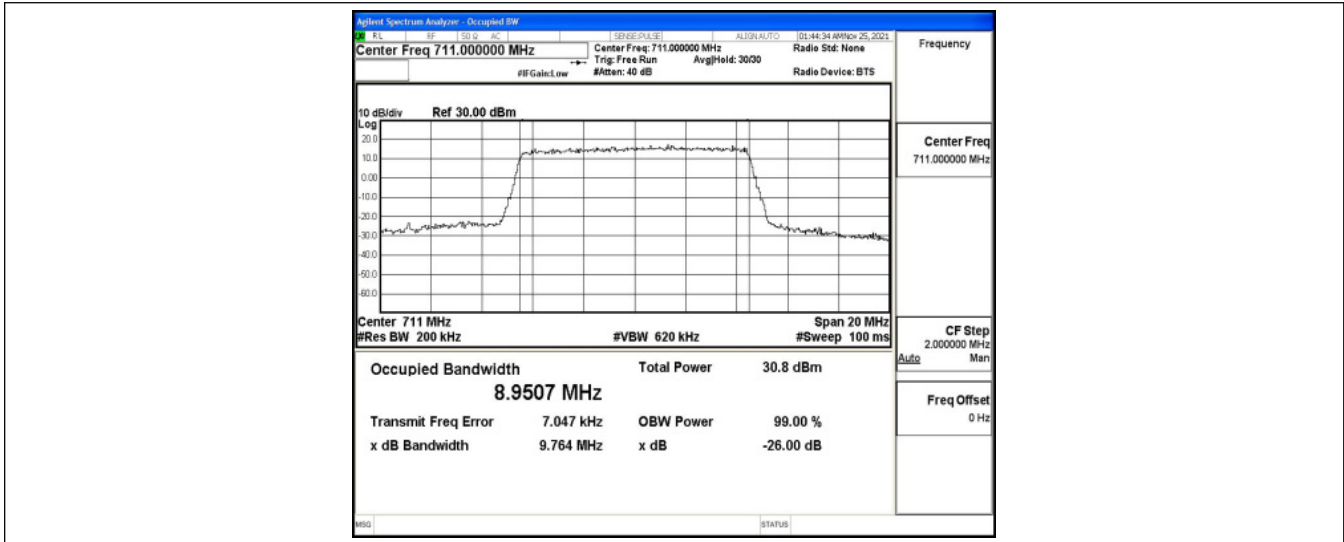

Band12-10MHz-QPSK-23060-50RB#0

Band12-10MHz-QPSK-23095-50RB#0

Band12-10MHz-QPSK-23130-50RB#0

Band12-10MHz-16QAM-23060-50RB#0

Band12-10MHz-16QAM-23095-50RB#0

Band12-10MHz-16QAM-23130-50RB#0

D.4 Band Edge

Test Result