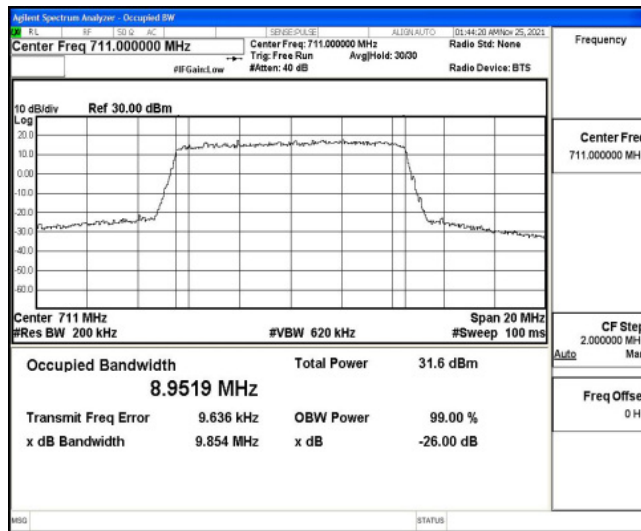

Band12-10MHz-QPSK-23060-50RB#0

Band12-10MHz-QPSK-23095-50RB#0

Band12-10MHz-QPSK-23130-50RB#0

Band12-10MHz-16QAM-23060-50RB#0

Band12-10MHz-16QAM-23095-50RB#0

Band12-10MHz-16QAM-23130-50RB#0

D.4 Band Edge

Test Result