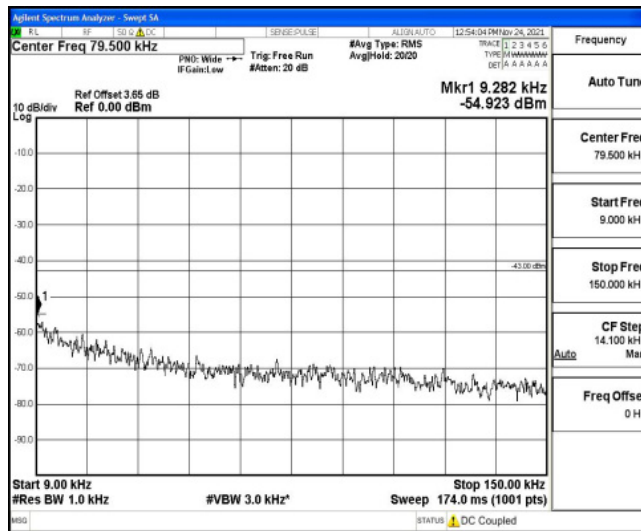

Band12-1.4MHz-QPSK-23095-1RB#0-Range1:0.009~0.15MHz