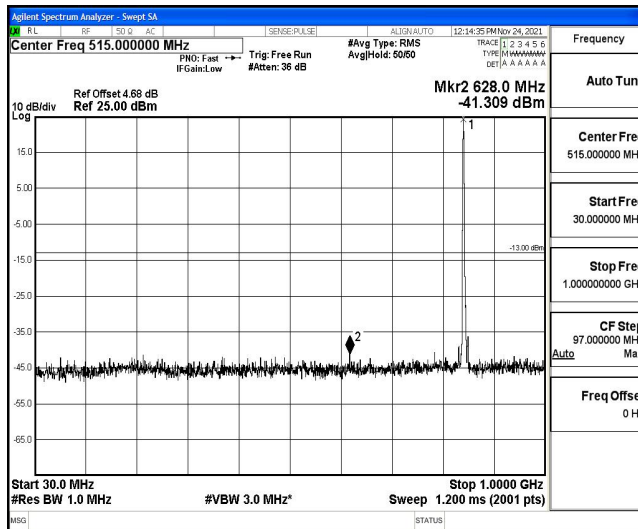

Band5-5MHz-16QAM-20625-1RB#0-Range3:30~1000MHz