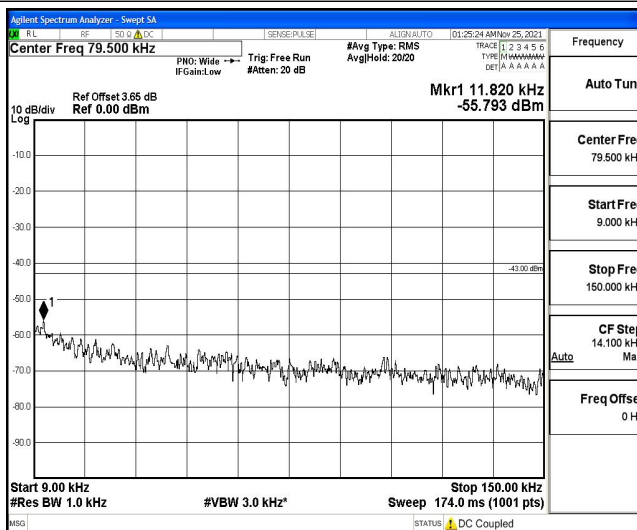

Band5-10MHz-16QAM-20450-1RB#0-Range1:0.009~0.15MHz