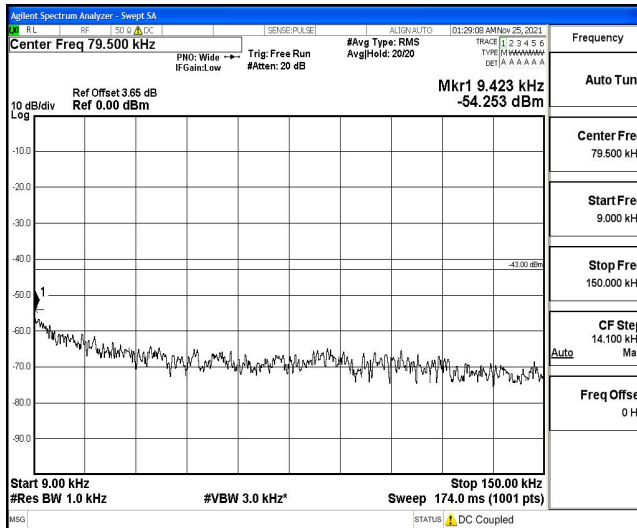

Band5-10MHz-QPSK-20600-1RB#0-Range1:0.009~0.15MHz