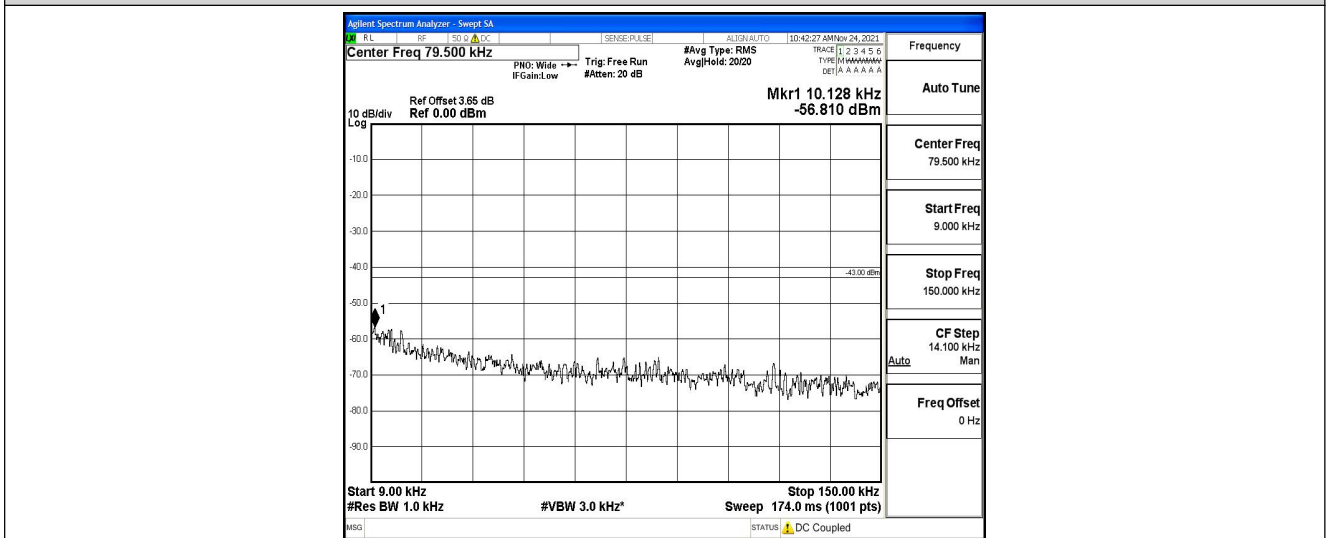

Band5-1.4MHz-QPSK-20643-1RB#0-Range4:1000~10000MHz

Band5-1.4MHz-16QAM-20407-1RB#0-Range1:0.009~0.15MHz

Band5-1.4MHz-16QAM-20407-1RB#0-Range2:0.15~30MHz

Band5-1.4MHz-16QAM-20407-1RB#0-Range3:30~1000MHz

Band5-1.4MHz-16QAM-20407-1RB#0-Range4:1000~10000MHz

Band5-1.4MHz-16QAM-20525-1RB#0-Range1:0.009~0.15MHz

Band5-1.4MHz-16QAM-20525-1RB#0-Range2:0.15~30MHz

Band5-1.4MHz-16QAM-20525-1RB#0-Range3:30~1000MHz

Band5-1.4MHz-16QAM-20525-1RB#0-Range4:1000~10000MHz

Band5-1.4MHz-16QAM-20643-1RB#0-Range1:0.009~0.15MHz