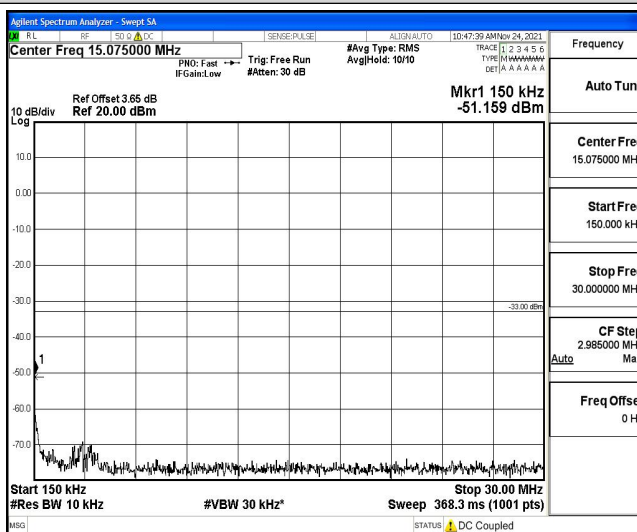

Band5-1.4MHz-16QAM-20525-1RB#0-Range1:0.009~0.15MHz

Band5-1.4MHz-16QAM-20525-1RB#0-Range2:0.15~30MHz

Band5-1.4MHz-16QAM-20525-1RB#0-Range3:30~1000MHz

Band5-1.4MHz-16QAM-20525-1RB#0-Range4:1000~10000MHz

Band5-1.4MHz-16QAM-20643-1RB#0-Range1:0.009~0.15MHz

Band5-1.4MHz-16QAM-20643-1RB#0-Range2:0.15~30MHz

Band5-1.4MHz-16QAM-20643-1RB#0-Range3:30~1000MHz

Band5-1.4MHz-16QAM-20643-1RB#0-Range4:1000~10000MHz

Band5-3MHz-QPSK-20415-1RB#0-Range1:0.009~0.15MHz

Band5-3MHz-QPSK-20415-1RB#0-Range2:0.15~30MHz