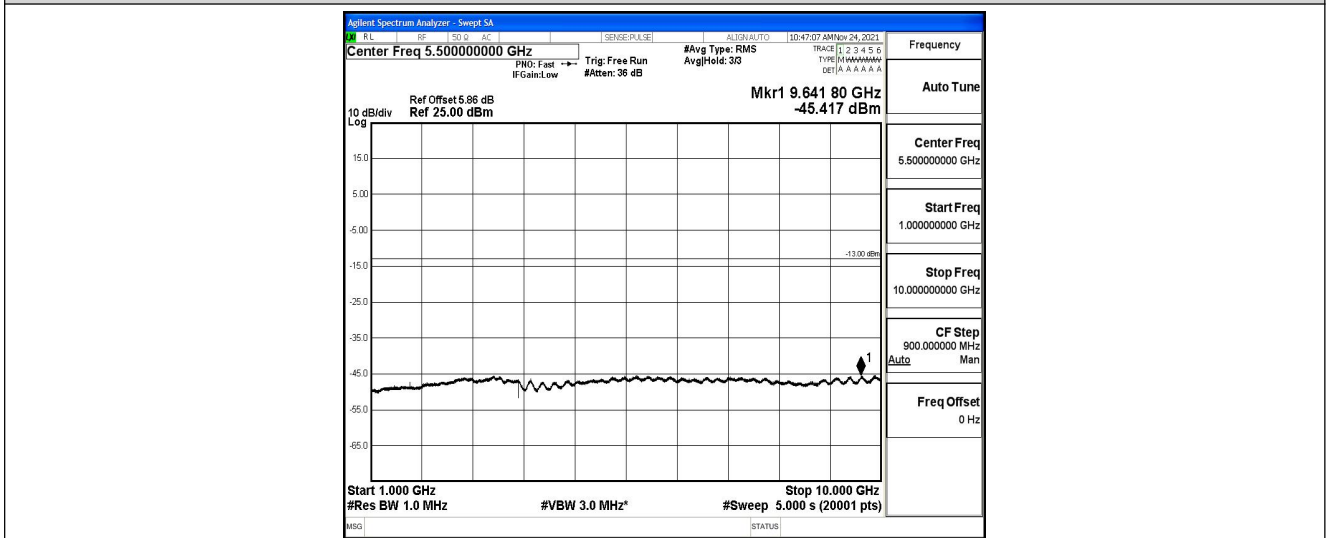

Band5-1.4MHz-QPSK-20643-1RB#0-Range4:1000~10000MHz

Band5-1.4MHz-16QAM-20407-1RB#0-Range1:0.009~0.15MHz

Band5-1.4MHz-16QAM-20407-1RB#0-Range2:0.15~30MHz

Band5-1.4MHz-16QAM-20407-1RB#0-Range3:30~1000MHz

Band5-1.4MHz-16QAM-20407-1RB#0-Range4:1000~10000MHz

Band5-1.4MHz-16QAM-20525-1RB#0-Range1:0.009~0.15MHz

Band5-1.4MHz-16QAM-20525-1RB#0-Range2:0.15~30MHz

Band5-1.4MHz-16QAM-20525-1RB#0-Range3:30~1000MHz

Band5-1.4MHz-16QAM-20525-1RB#0-Range4:1000~10000MHz

Band5-1.4MHz-16QAM-20643-1RB#0-Range1:0.009~0.15MHz

Band5-1.4MHz-16QAM-20643-1RB#0-Range2:0.15~30MHz

Band5-1.4MHz-16QAM-20643-1RB#0-Range3:30~1000MHz

Band5-1.4MHz-16QAM-20643-1RB#0-Range4:1000~10000MHz

Band5-3MHz-QPSK-20415-1RB#0-Range1:0.009~0.15MHz

Band5-3MHz-QPSK-20415-1RB#0-Range2:0.15~30MHz