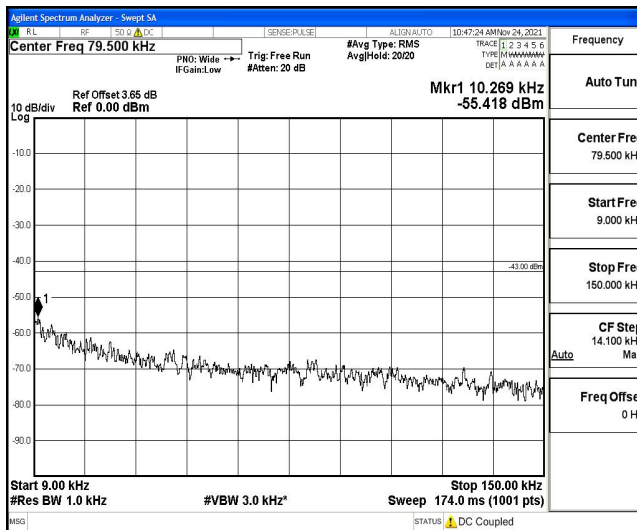

Band5-1.4MHz-16QAM-20525-1RB#0-Range1:0.009~0.15MHz

Band5-1.4MHz-16QAM-20525-1RB#0-Range2:0.15~30MHz

Band5-1.4MHz-16QAM-20525-1RB#0-Range3:30~1000MHz

Band5-1.4MHz-16QAM-20525-1RB#0-Range4:1000~10000MHz

Band5-1.4MHz-16QAM-20643-1RB#0-Range1:0.009~0.15MHz

Band5-1.4MHz-16QAM-20643-1RB#0-Range2:0.15~30MHz

Band5-1.4MHz-16QAM-20643-1RB#0-Range3:30~1000MHz

Band5-1.4MHz-16QAM-20643-1RB#0-Range4:1000~10000MHz

Band5-3MHz-QPSK-20415-1RB#0-Range1:0.009~0.15MHz

Band5-3MHz-QPSK-20415-1RB#0-Range2:0.15~30MHz