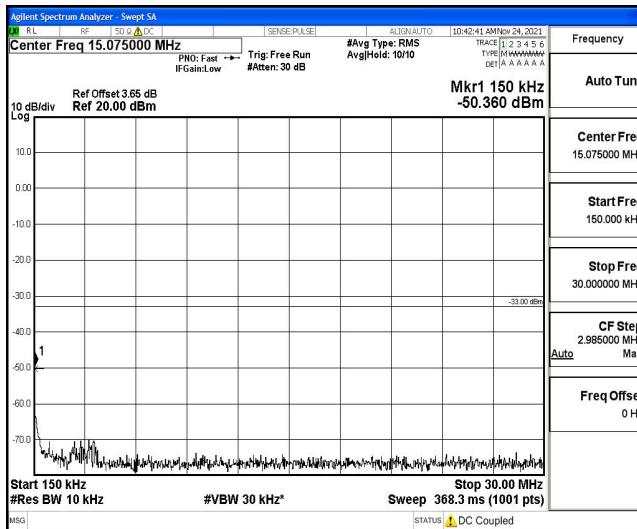

Band5-1.4MHz-QPSK-20643-1RB#0-Range4:1000~10000MHz

Band5-1.4MHz-16QAM-20407-1RB#0-Range1:0.009~0.15MHz

Band5-1.4MHz-16QAM-20407-1RB#0-Range2:0.15~30MHz

Band5-1.4MHz-16QAM-20407-1RB#0-Range3:30~1000MHz

Band5-1.4MHz-16QAM-20407-1RB#0-Range4:1000~10000MHz

Band5-1.4MHz-16QAM-20525-1RB#0-Range1:0.009~0.15MHz

Band5-1.4MHz-16QAM-20525-1RB#0-Range2:0.15~30MHz

Band5-1.4MHz-16QAM-20525-1RB#0-Range3:30~1000MHz

Band5-1.4MHz-16QAM-20525-1RB#0-Range4:1000~10000MHz

Band5-1.4MHz-16QAM-20643-1RB#0-Range1:0.009~0.15MHz