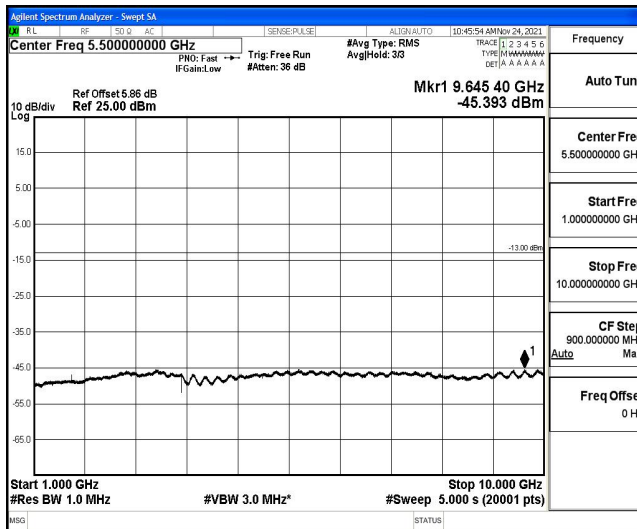

Band5-1.4MHz-16QAM-20525-1RB#0-Range1:0.009~0.15MHz

Band5-1.4MHz-16QAM-20525-1RB#0-Range2:0.15~30MHz

Band5-1.4MHz-16QAM-20525-1RB#0-Range3:30~1000MHz

Band5-1.4MHz-16QAM-20525-1RB#0-Range4:1000~10000MHz

Band5-1.4MHz-16QAM-20643-1RB#0-Range1:0.009~0.15MHz