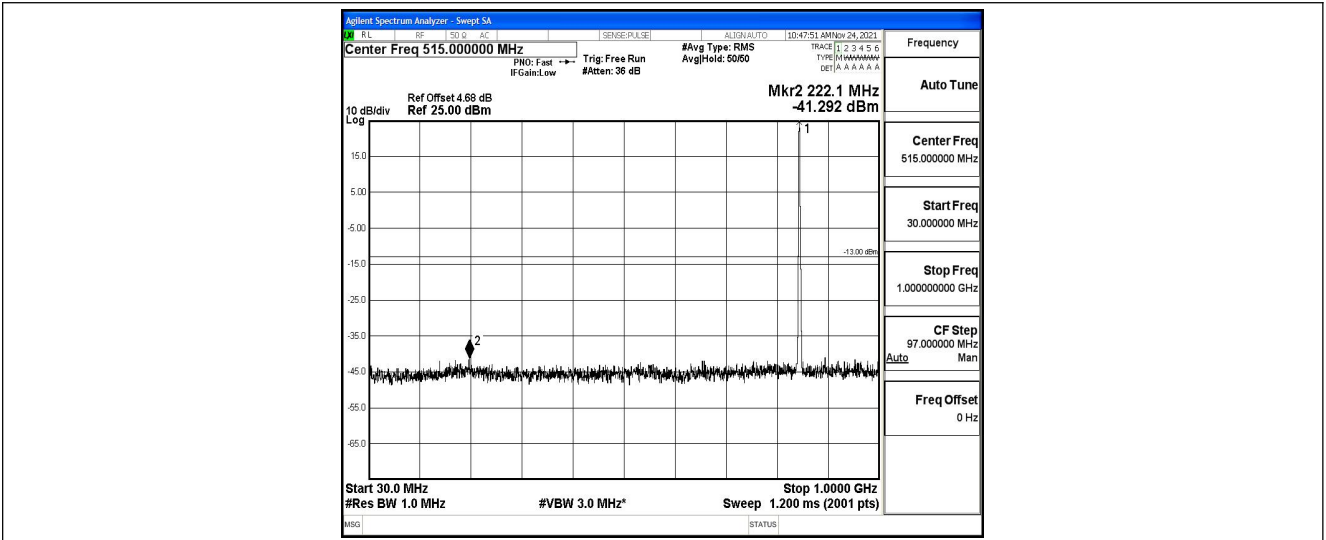

Band5-1.4MHz-16QAM-20643-1RB#0-Range3:30~1000MHz

Band5-1.4MHz-16QAM-20643-1RB#0-Range4:1000~10000MHz