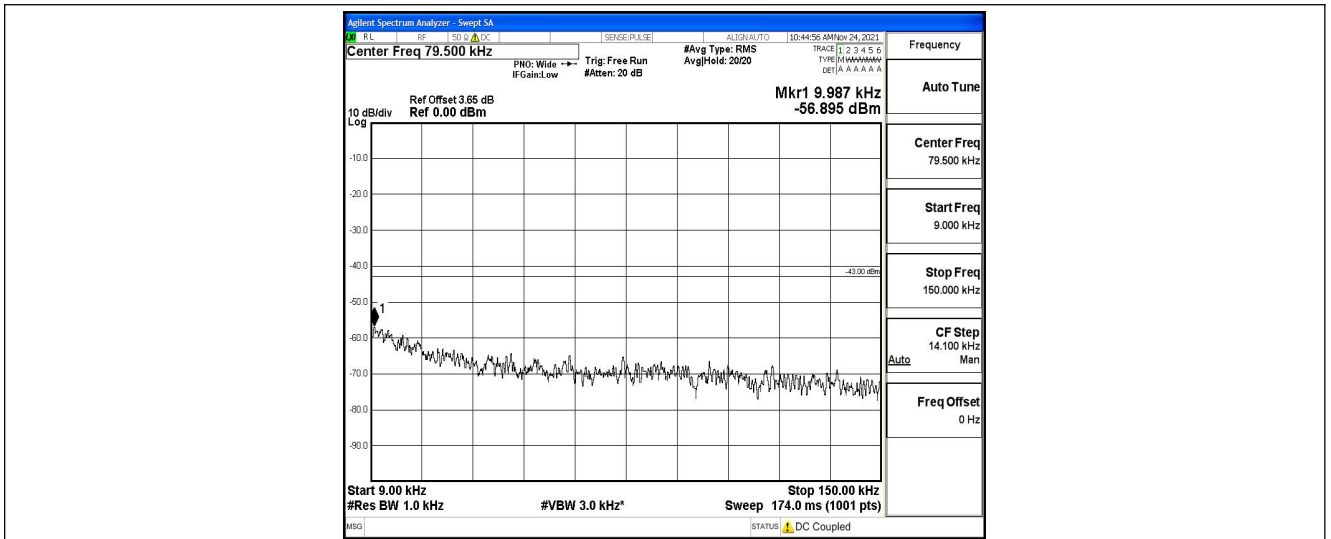

Band5-1.4MHz-QPSK-20643-1RB#0-Range4:1000~10000MHz

Band5-1.4MHz-16QAM-20407-1RB#0-Range1:0.009~0.15MHz

Band5-1.4MHz-16QAM-20407-1RB#0-Range2:0.15~30MHz

Band5-1.4MHz-16QAM-20407-1RB#0-Range3:30~1000MHz

Band5-1.4MHz-16QAM-20407-1RB#0-Range4:1000~10000MHz

Band5-1.4MHz-16QAM-20525-1RB#0-Range1:0.009~0.15MHz

Band5-1.4MHz-16QAM-20525-1RB#0-Range2:0.15~30MHz

Band5-1.4MHz-16QAM-20525-1RB#0-Range3:30~1000MHz

Band5-1.4MHz-16QAM-20525-1RB#0-Range4:1000~10000MHz

Band5-1.4MHz-16QAM-20643-1RB#0-Range1:0.009~0.15MHz