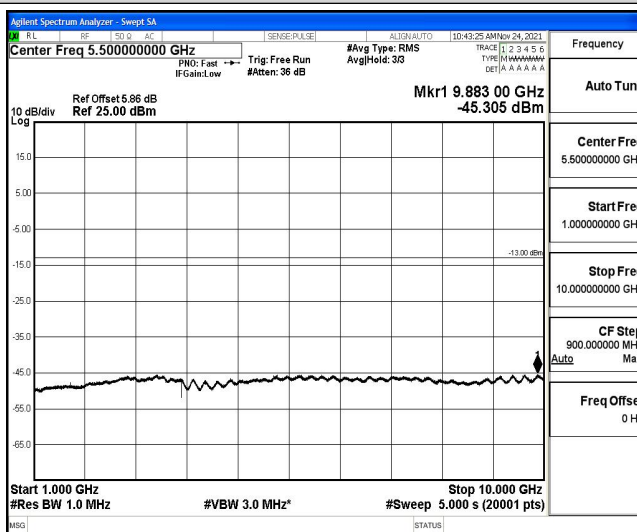

Band5-1.4MHz-QPSK-20643-1RB#0-Range4:1000~10000MHz

Band5-1.4MHz-16QAM-20407-1RB#0-Range1:0.009~0.15MHz

Band5-1.4MHz-16QAM-20407-1RB#0-Range2:0.15~30MHz

Band5-1.4MHz-16QAM-20407-1RB#0-Range3:30~1000MHz

Band5-1.4MHz-16QAM-20407-1RB#0-Range4:1000~10000MHz

Band5-1.4MHz-16QAM-20525-1RB#0-Range1:0.009~0.15MHz

Band5-1.4MHz-16QAM-20525-1RB#0-Range2:0.15~30MHz

Band5-1.4MHz-16QAM-20525-1RB#0-Range3:30~1000MHz

Band5-1.4MHz-16QAM-20525-1RB#0-Range4:1000~10000MHz

Band5-1.4MHz-16QAM-20643-1RB#0-Range1:0.009~0.15MHz