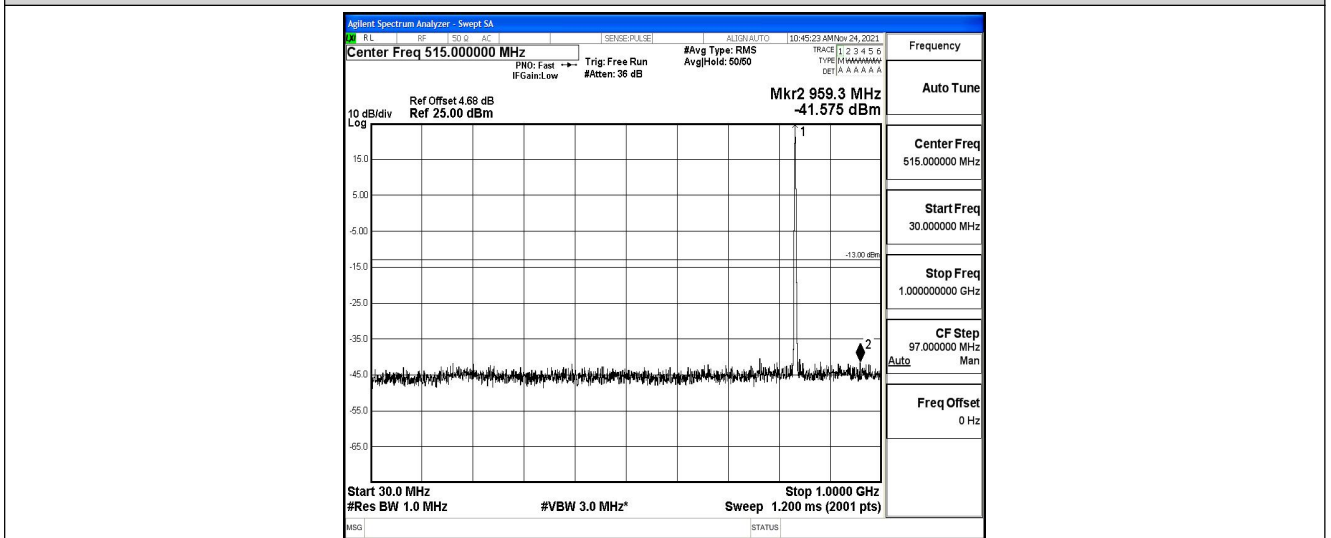

Band5-1.4MHz-QPSK-20643-1RB#0-Range4:1000~10000MHz

Band5-1.4MHz-16QAM-20407-1RB#0-Range1:0.009~0.15MHz

Band5-1.4MHz-16QAM-20407-1RB#0-Range2:0.15~30MHz

Band5-1.4MHz-16QAM-20407-1RB#0-Range3:30~1000MHz

Band5-1.4MHz-16QAM-20407-1RB#0-Range4:1000~10000MHz

Band5-1.4MHz-16QAM-20525-1RB#0-Range1:0.009~0.15MHz

Band5-1.4MHz-16QAM-20525-1RB#0-Range2:0.15~30MHz

Band5-1.4MHz-16QAM-20525-1RB#0-Range3:30~1000MHz

Band5-1.4MHz-16QAM-20525-1RB#0-Range4:1000~10000MHz

Band5-1.4MHz-16QAM-20643-1RB#0-Range1:0.009~0.15MHz