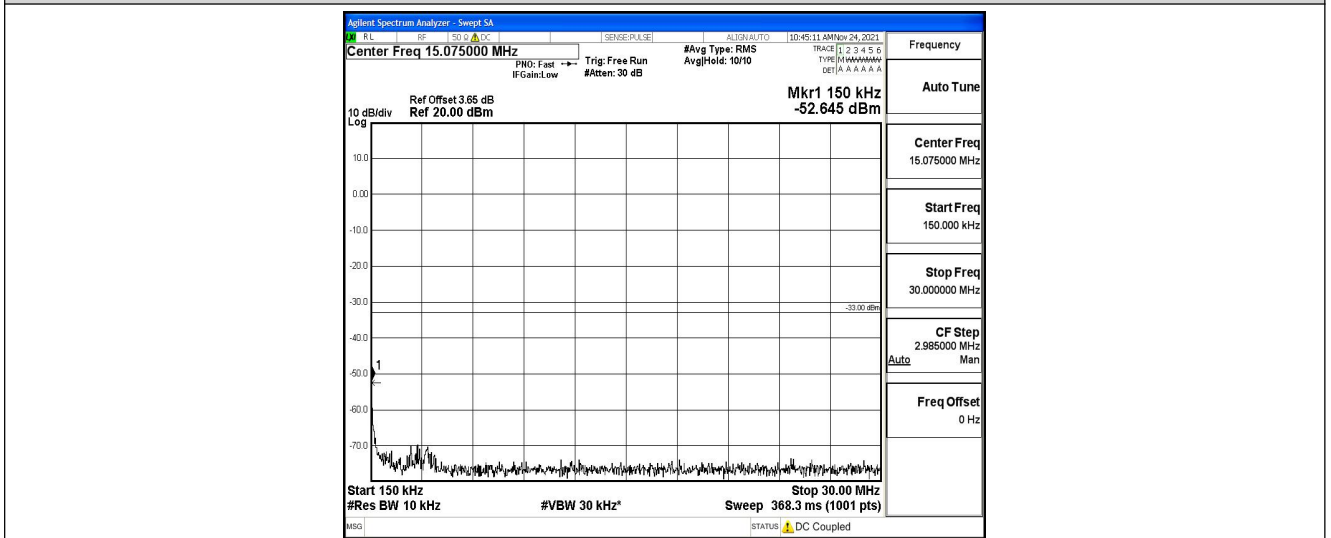

Band5-1.4MHz-QPSK-20643-1RB#0-Range4:1000~10000MHz

Band5-1.4MHz-16QAM-20407-1RB#0-Range1:0.009~0.15MHz

Band5-1.4MHz-16QAM-20407-1RB#0-Range2:0.15~30MHz

Band5-1.4MHz-16QAM-20407-1RB#0-Range3:30~1000MHz

Band5-1.4MHz-16QAM-20407-1RB#0-Range4:1000~10000MHz

Band5-1.4MHz-16QAM-20525-1RB#0-Range1:0.009~0.15MHz

Band5-1.4MHz-16QAM-20525-1RB#0-Range2:0.15~30MHz

Band5-1.4MHz-16QAM-20525-1RB#0-Range3:30~1000MHz

Band5-1.4MHz-16QAM-20525-1RB#0-Range4:1000~10000MHz

Band5-1.4MHz-16QAM-20643-1RB#0-Range1:0.009~0.15MHz