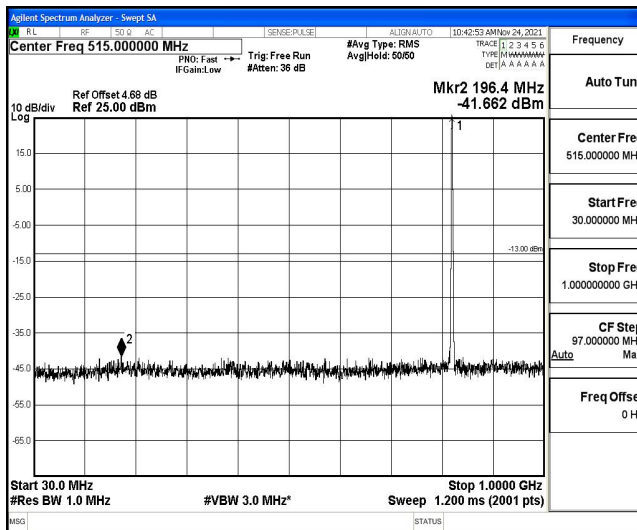

Band5-1.4MHz-QPSK-20643-1RB#0-Range4:1000~10000MHz

Band5-1.4MHz-16QAM-20407-1RB#0-Range1:0.009~0.15MHz

Band5-1.4MHz-16QAM-20407-1RB#0-Range2:0.15~30MHz

Band5-1.4MHz-16QAM-20407-1RB#0-Range3:30~1000MHz

Band5-1.4MHz-16QAM-20407-1RB#0-Range4:1000~10000MHz