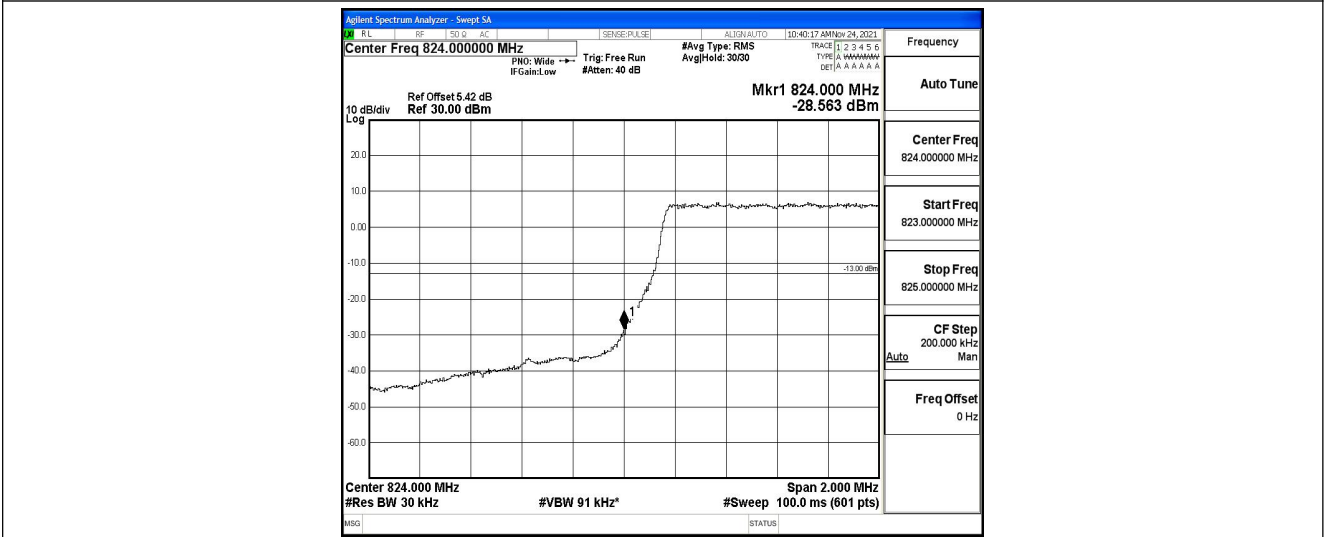

Band5-1.4MHz-16QAM-20407-6RB#0