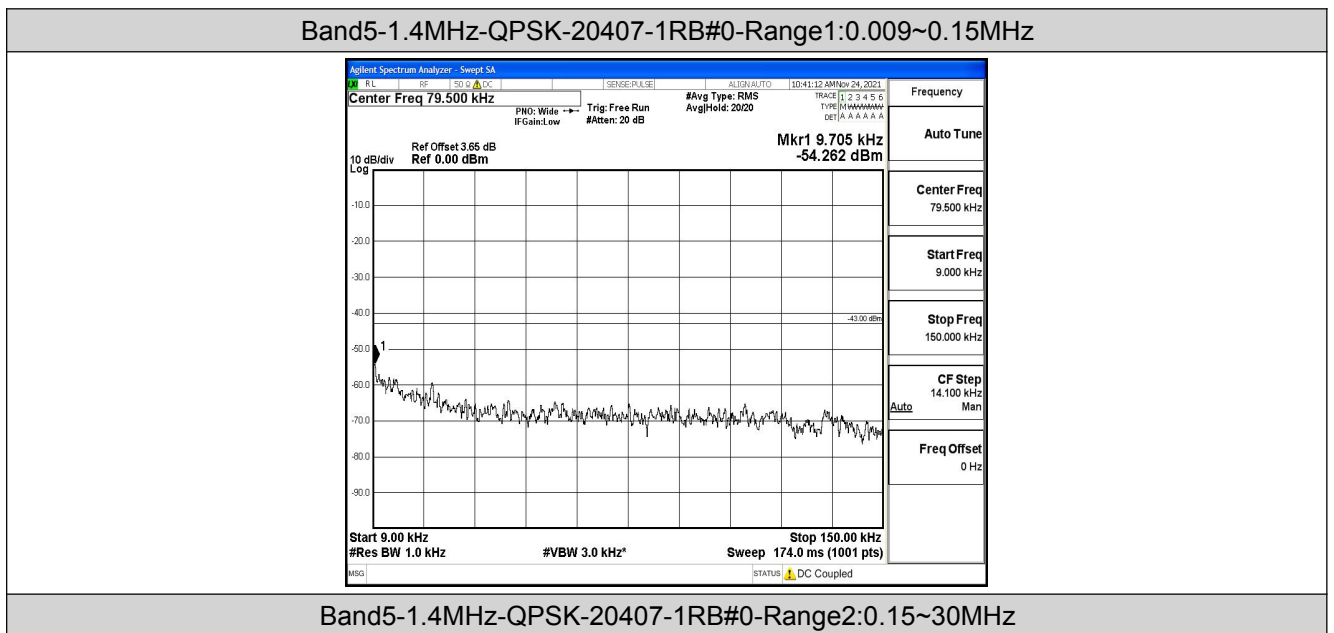

Band5	10MHz	QPSK	20525	1RB#0	Range3:30~1000MHz	-42.49	PASS
Band5	10MHz	QPSK	20525	1RB#0	Range4:1000~10000MHz	-45.51	PASS
Band5	10MHz	QPSK	20600	1RB#0	Range1:0.009~0.15MHz	-54.25	PASS
Band5	10MHz	QPSK	20600	1RB#0	Range2:0.15~30MHz	-50.22	PASS
Band5	10MHz	QPSK	20600	1RB#0	Range3:30~1000MHz	-41.97	PASS
Band5	10MHz	QPSK	20600	1RB#0	Range4:1000~10000MHz	-45.39	PASS
Band5	10MHz	16QAM	20450	1RB#0	Range1:0.009~0.15MHz	-55.79	PASS
Band5	10MHz	16QAM	20450	1RB#0	Range2:0.15~30MHz	-51.09	PASS
Band5	10MHz	16QAM	20450	1RB#0	Range3:30~1000MHz	-41.98	PASS
Band5	10MHz	16QAM	20450	1RB#0	Range4:1000~10000MHz	-45.33	PASS
Band5	10MHz	16QAM	20525	1RB#0	Range1:0.009~0.15MHz	-55.27	PASS
Band5	10MHz	16QAM	20525	1RB#0	Range2:0.15~30MHz	-50.31	PASS
Band5	10MHz	16QAM	20525	1RB#0	Range3:30~1000MHz	-42.06	PASS
Band5	10MHz	16QAM	20525	1RB#0	Range4:1000~10000MHz	-45.28	PASS
Band5	10MHz	16QAM	20600	1RB#0	Range1:0.009~0.15MHz	-54.82	PASS
Band5	10MHz	16QAM	20600	1RB#0	Range2:0.15~30MHz	-52.23	PASS
Band5	10MHz	16QAM	20600	1RB#0	Range3:30~1000MHz	-42.91	PASS
Band5	10MHz	16QAM	20600	1RB#0	Range4:1000~10000MHz	-45.33	PASS

Test Graphs