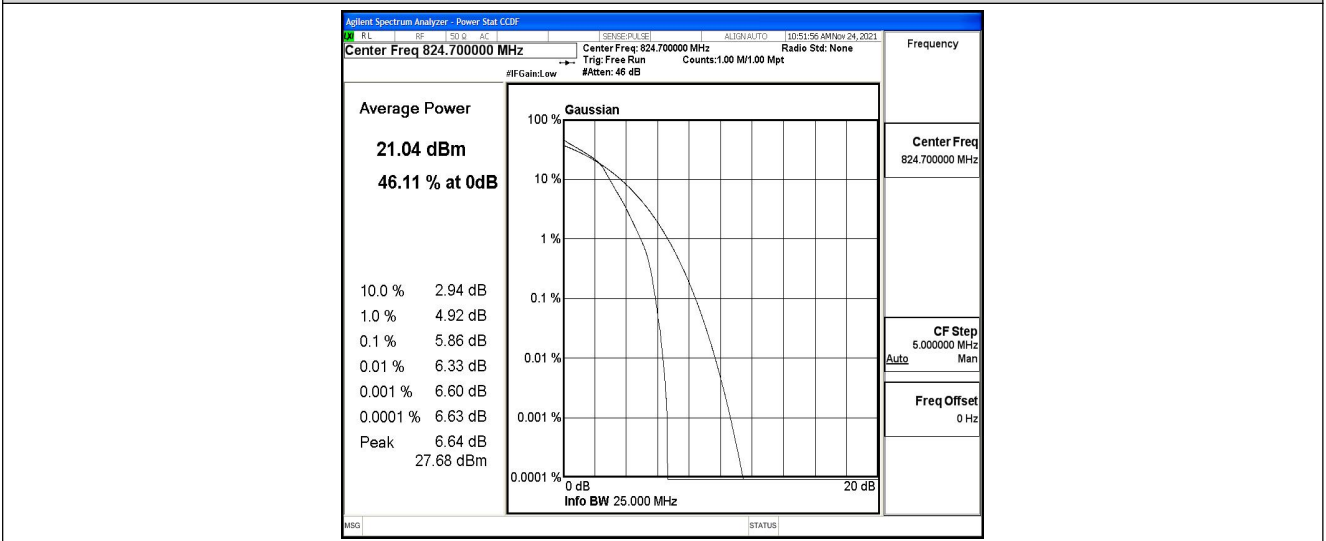

Band5-1.4MHz-16QAM-20407-6RB#0