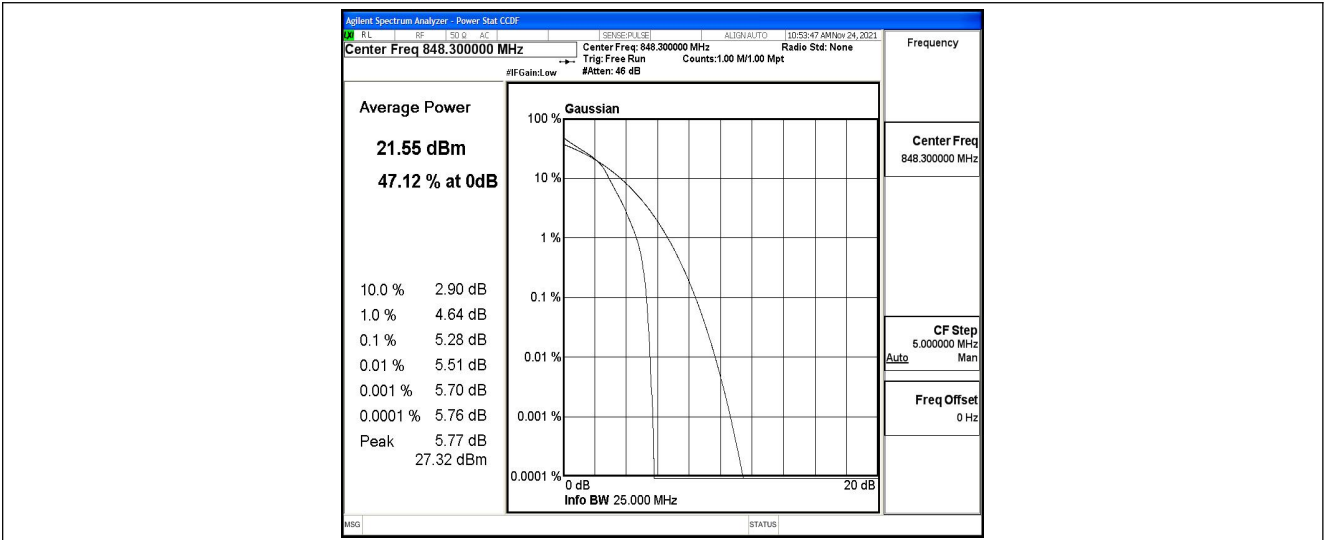

Band5-1.4MHz-16QAM-20407-6RB#0

Band5-1.4MHz-16QAM-20525-1RB#0

Band5-1.4MHz-16QAM-20525-6RB#0

Band5-1.4MHz-16QAM-20643-1RB#0

Band5-1.4MHz-16QAM-20643-6RB#0

Band5-3MHz-QPSK-20525-15RB#0

Band5-3MHz-QPSK-20635-1RB#0