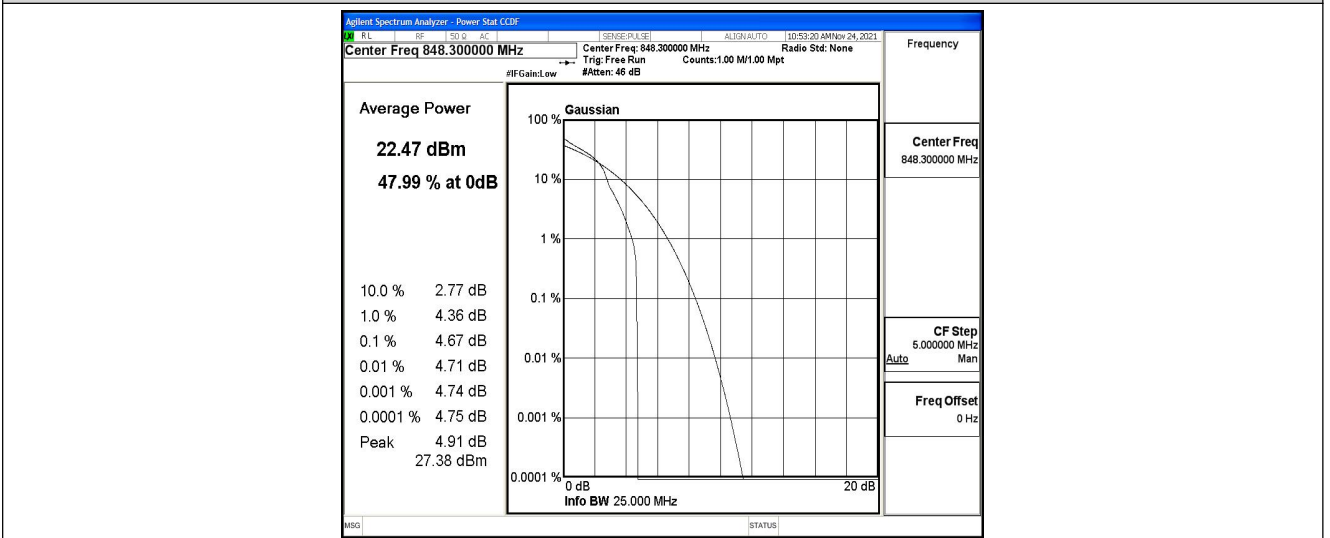

Band5-1.4MHz-16QAM-20407-6RB#0

Band5-1.4MHz-16QAM-20525-1RB#0

Band5-1.4MHz-16QAM-20525-6RB#0

Band5-1.4MHz-16QAM-20643-1RB#0

Band5-1.4MHz-16QAM-20643-6RB#0

Band5-3MHz-QPSK-20525-15RB#0

Band5-3MHz-QPSK-20635-1RB#0