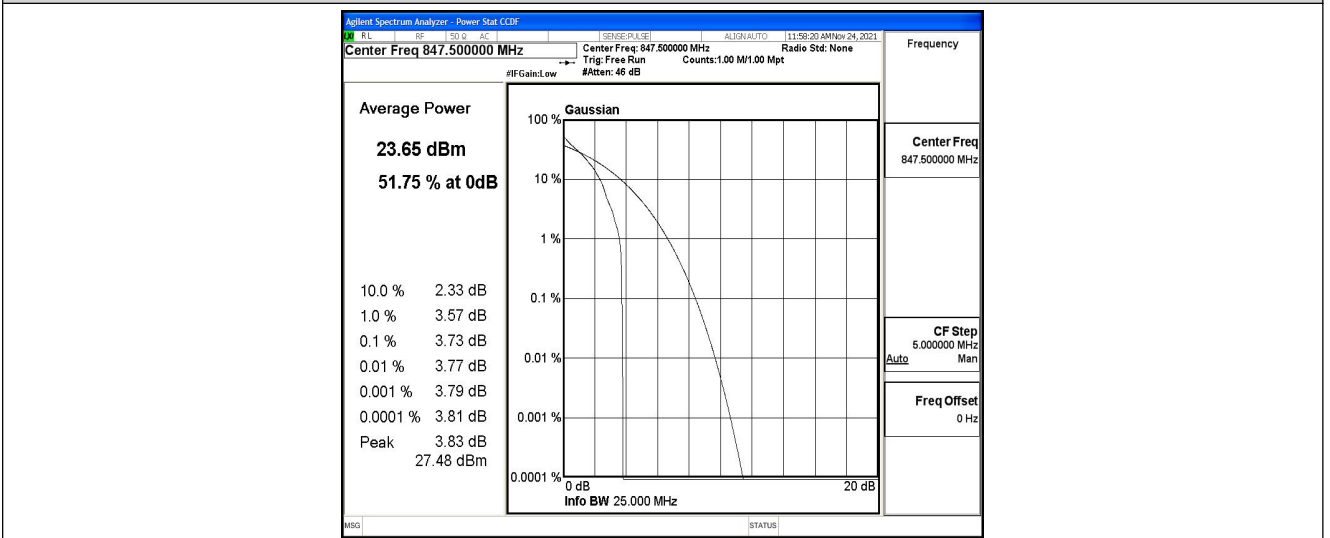

Band5-1.4MHz-16QAM-20407-6RB#0

Band5-1.4MHz-16QAM-20525-1RB#0

Band5-1.4MHz-16QAM-20525-6RB#0

Band5-1.4MHz-16QAM-20643-1RB#0

Band5-1.4MHz-16QAM-20643-6RB#0

Band5-3MHz-QPSK-20525-15RB#0

Band5-3MHz-QPSK-20635-1RB#0