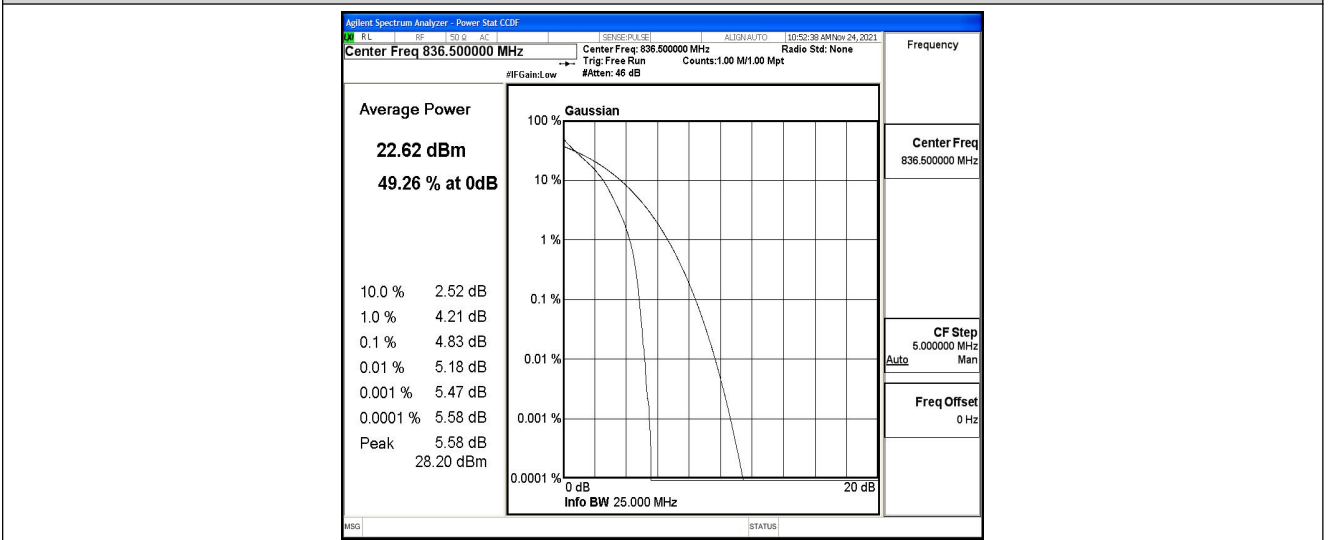

Test Graphs

Band5-1.4MHz-QPSK-20407-1RB#0

Band5-1.4MHz-QPSK-20407-6RB#0

Band5-1.4MHz-QPSK-20525-1RB#0

Band5-1.4MHz-QPSK-20525-6RB#0

Band5-1.4MHz-QPSK-20643-1RB#0

Band5-1.4MHz-QPSK-20643-6RB#0

Band5-1.4MHz-16QAM-20407-1RB#0