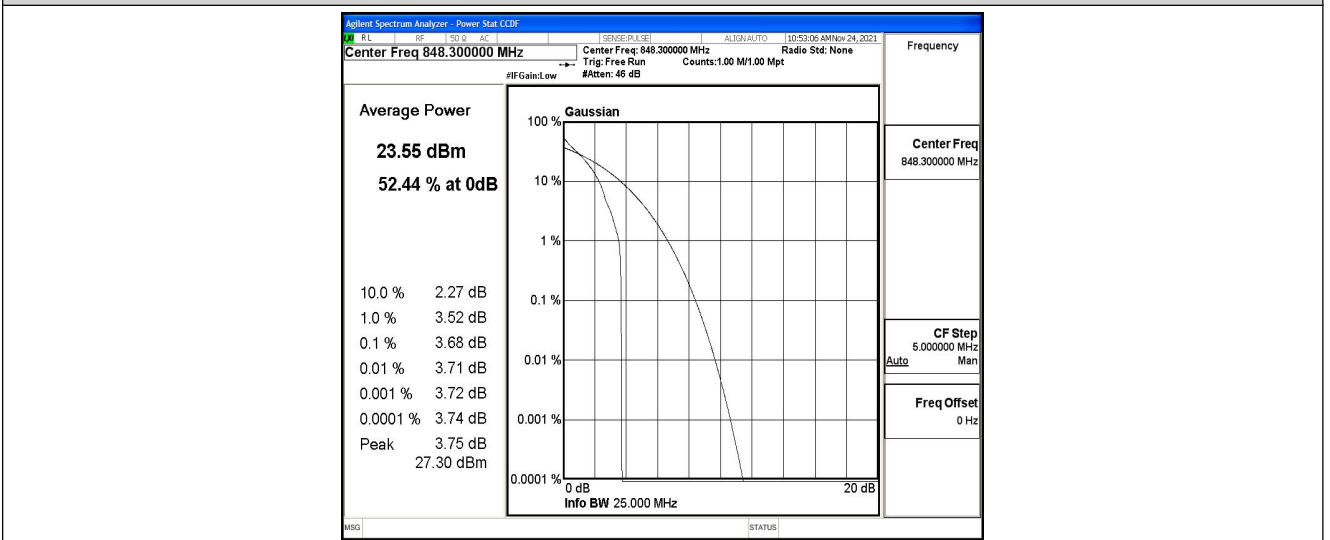

Test Graphs

Band5-1.4MHz-QPSK-20407-1RB#0

Band5-1.4MHz-QPSK-20407-6RB#0

Band5-1.4MHz-QPSK-20525-1RB#0

Band5-1.4MHz-QPSK-20525-6RB#0

Band5-1.4MHz-QPSK-20643-1RB#0

Band5-1.4MHz-QPSK-20643-6RB#0

Band5-1.4MHz-16QAM-20407-1RB#0