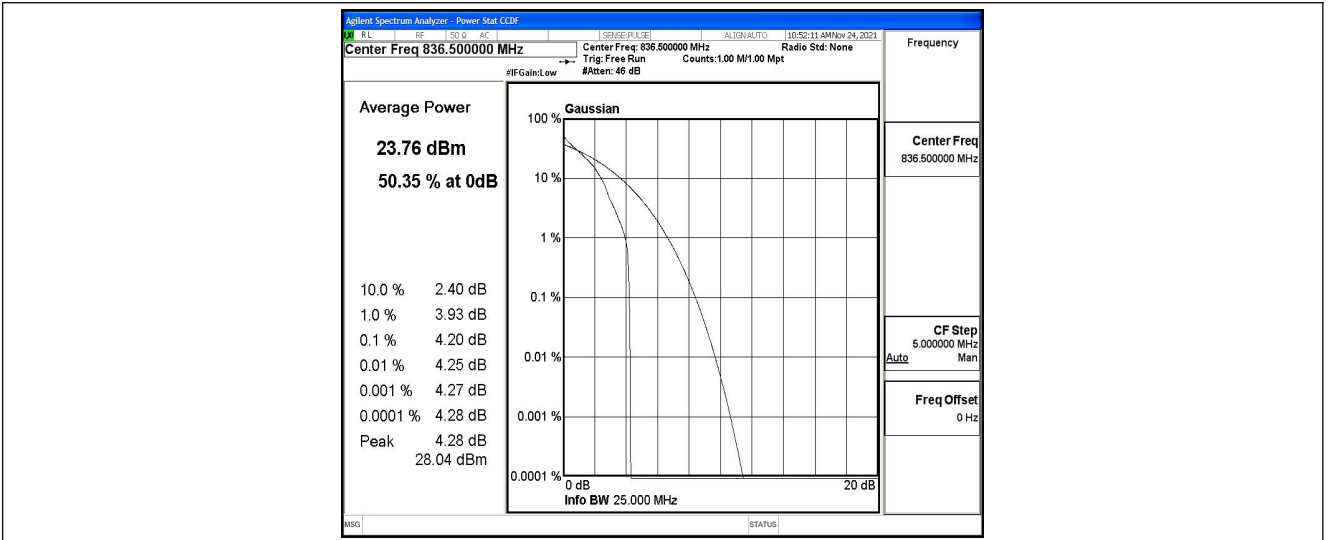

Test Graphs

Band5-1.4MHz-QPSK-20407-1RB#0

Band5-1.4MHz-QPSK-20407-6RB#0

Band5-1.4MHz-QPSK-20525-1RB#0

Band5-1.4MHz-QPSK-20525-6RB#0

Band5-1.4MHz-QPSK-20643-1RB#0

Band5-1.4MHz-QPSK-20643-6RB#0

Band5-1.4MHz-16QAM-20407-1RB#0