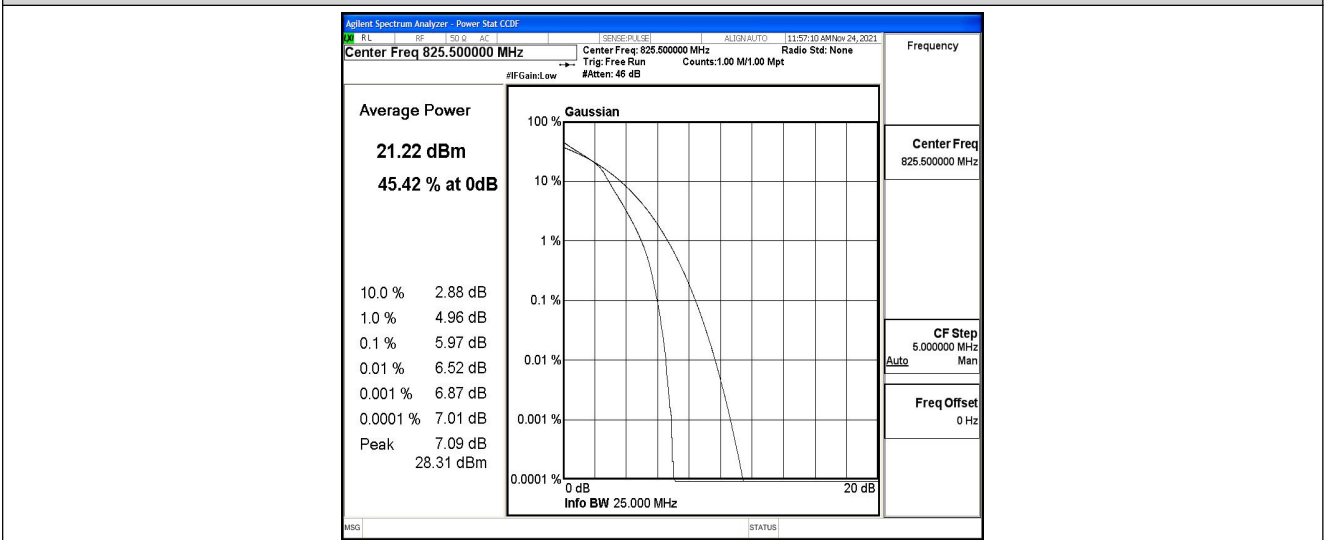

Band5-3MHz-16QAM-20415-15RB#0