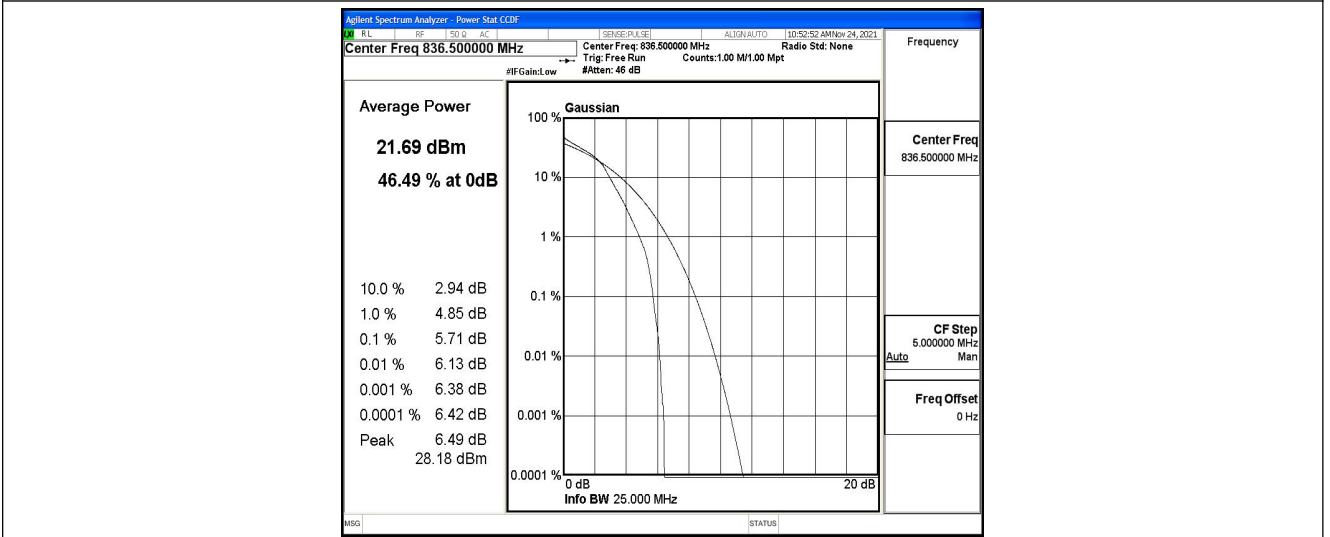

Band5-1.4MHz-16QAM-20525-6RB#0