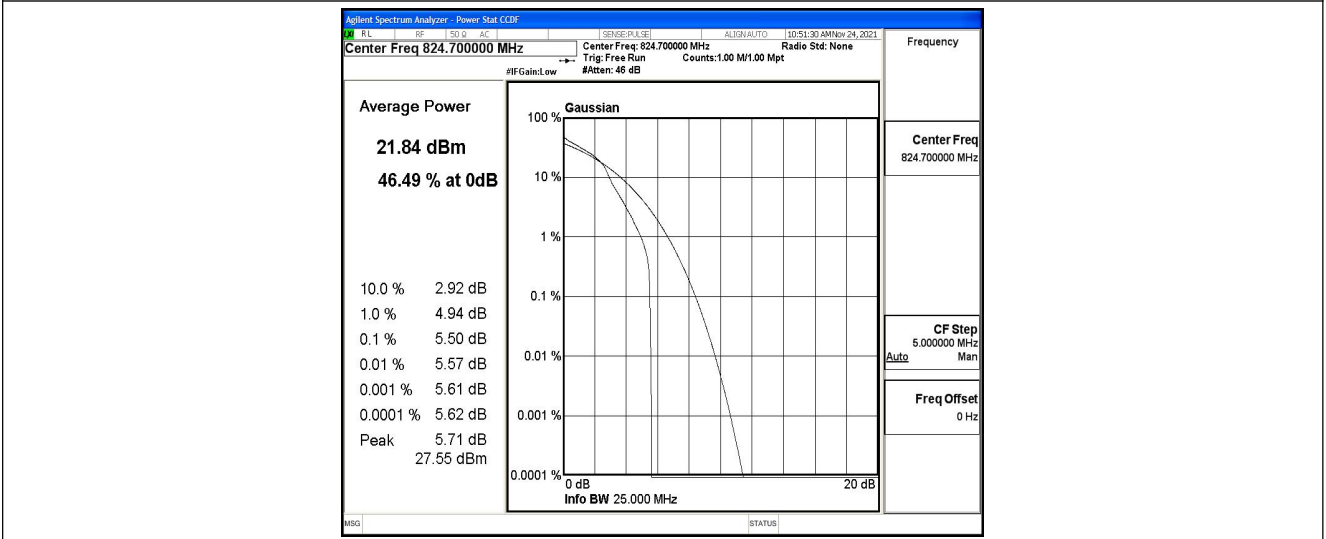

Test Graphs

Band5-1.4MHz-QPSK-20407-1RB#0

Band5-1.4MHz-QPSK-20407-6RB#0

Band5-1.4MHz-QPSK-20525-1RB#0

Band5-1.4MHz-QPSK-20525-6RB#0

Band5-1.4MHz-QPSK-20643-1RB#0

Band5-1.4MHz-QPSK-20643-6RB#0

Band5-1.4MHz-16QAM-20407-1RB#0