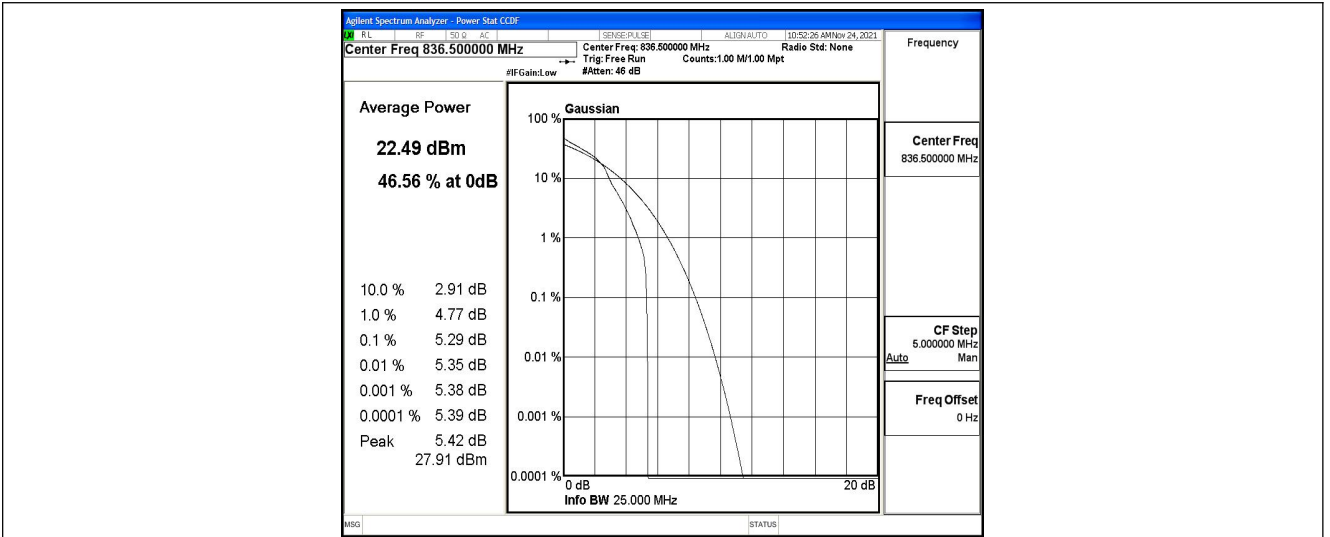

Band5-1.4MHz-16QAM-20525-1RB#0