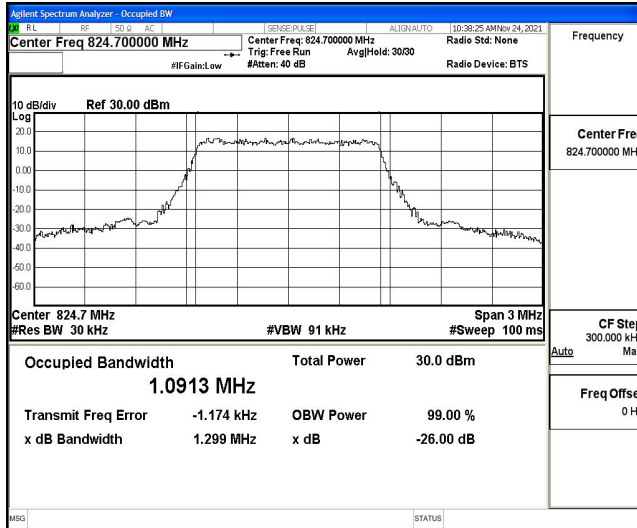

Test Graphs

Band5-1.4MHz-QPSK-20407-6RB#0