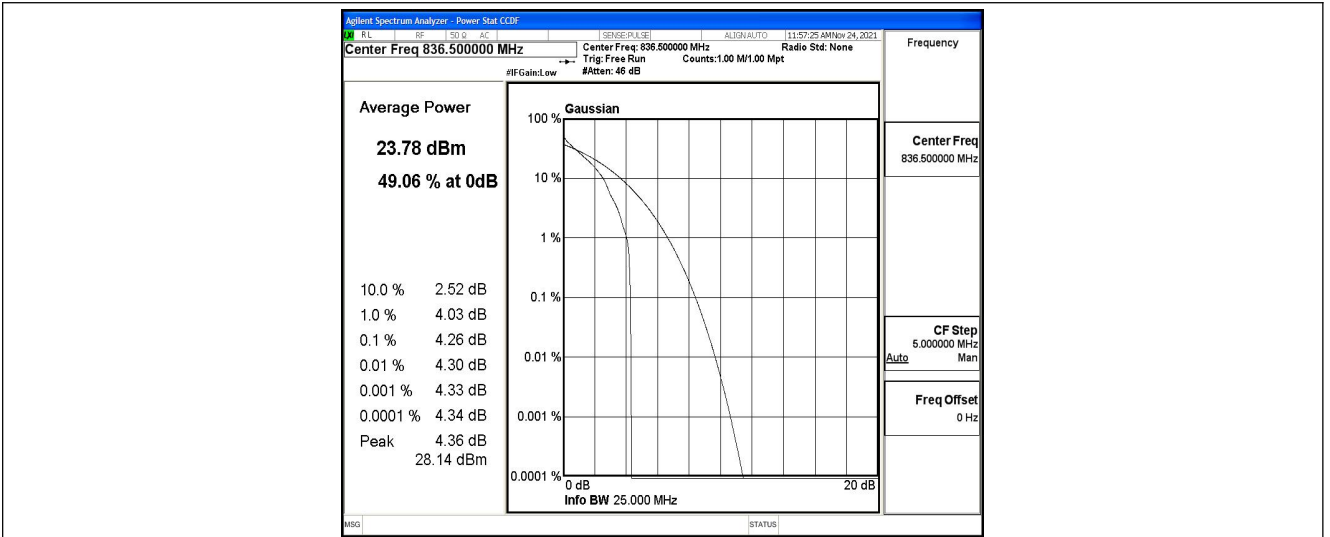

Band5-1.4MHz-16QAM-20407-6RB#0

Band5-1.4MHz-16QAM-20525-1RB#0

Band5-1.4MHz-16QAM-20525-6RB#0

Band5-1.4MHz-16QAM-20643-1RB#0

Band5-1.4MHz-16QAM-20643-6RB#0

Band5-3MHz-QPSK-20525-15RB#0

Band5-3MHz-QPSK-20635-1RB#0