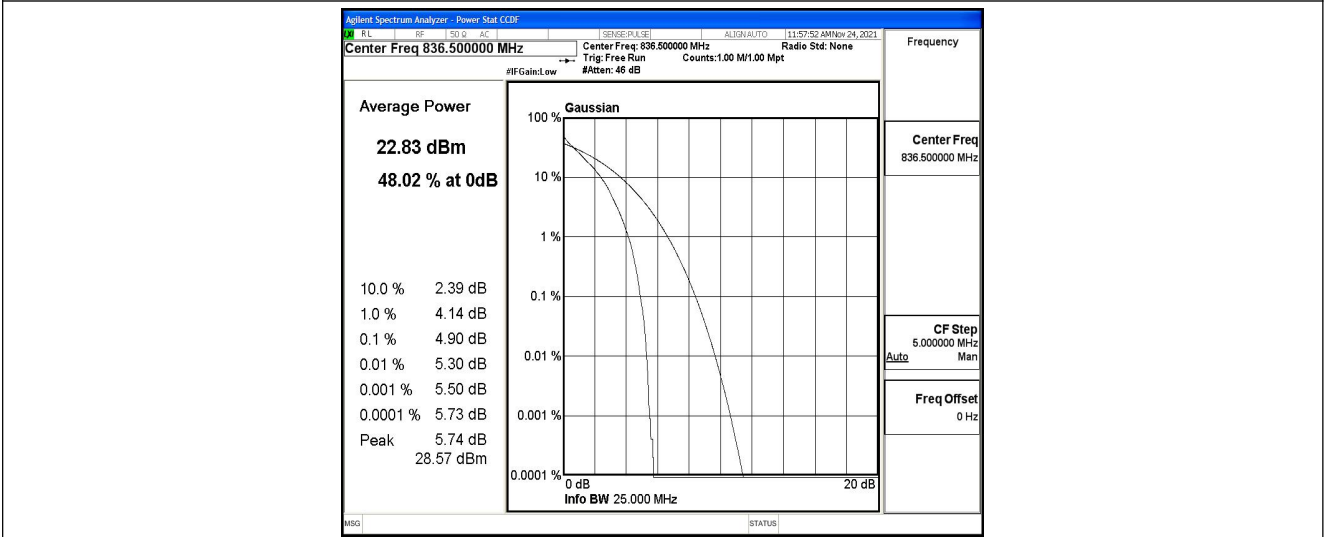

Band5-1.4MHz-16QAM-20407-6RB#0

Band5-1.4MHz-16QAM-20525-1RB#0

Band5-1.4MHz-16QAM-20525-6RB#0

Band5-1.4MHz-16QAM-20643-1RB#0

Band5-1.4MHz-16QAM-20643-6RB#0

Band5-3MHz-QPSK-20525-15RB#0

Band5-3MHz-QPSK-20635-1RB#0