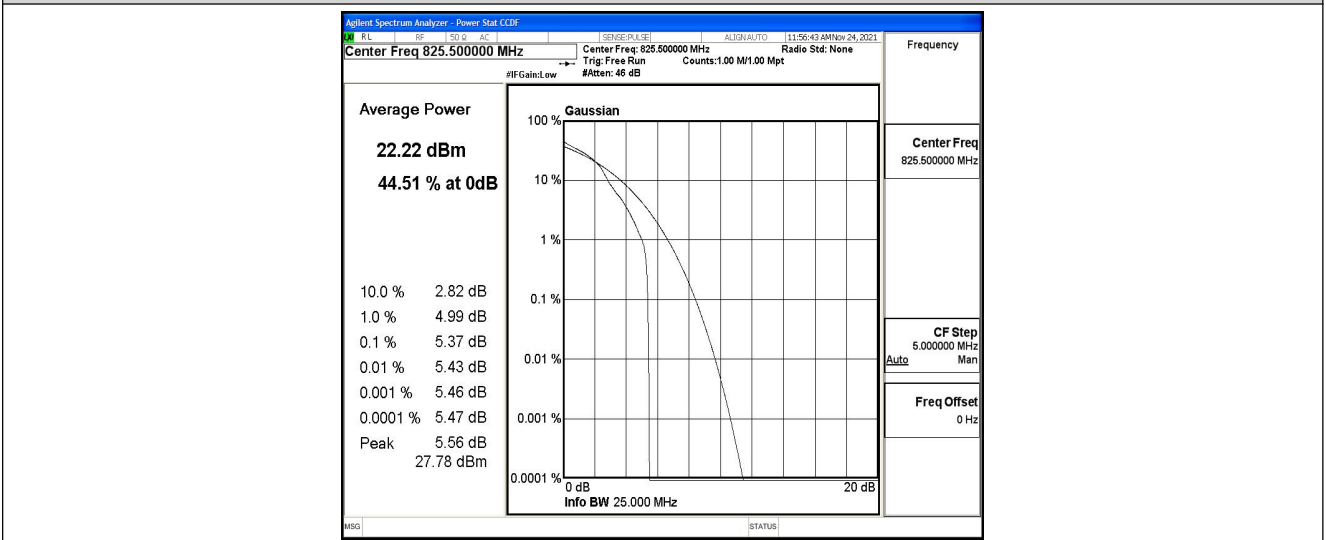

Band5-3MHz-16QAM-20415-1RB#0