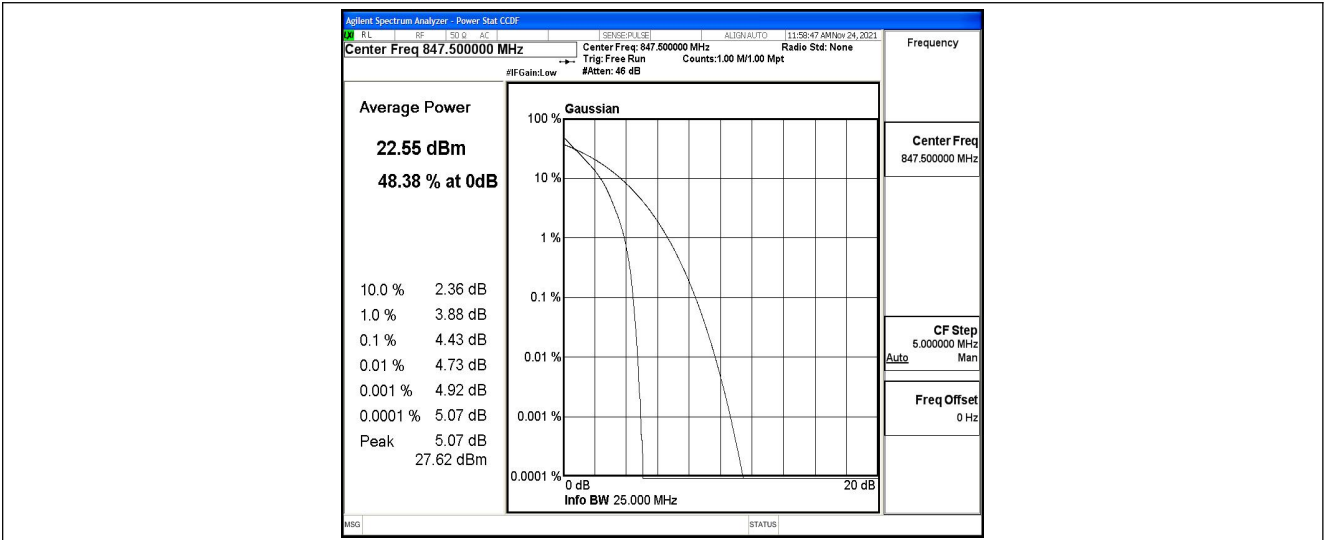

Band5-3MHz-QPSK-20635-15RB#0