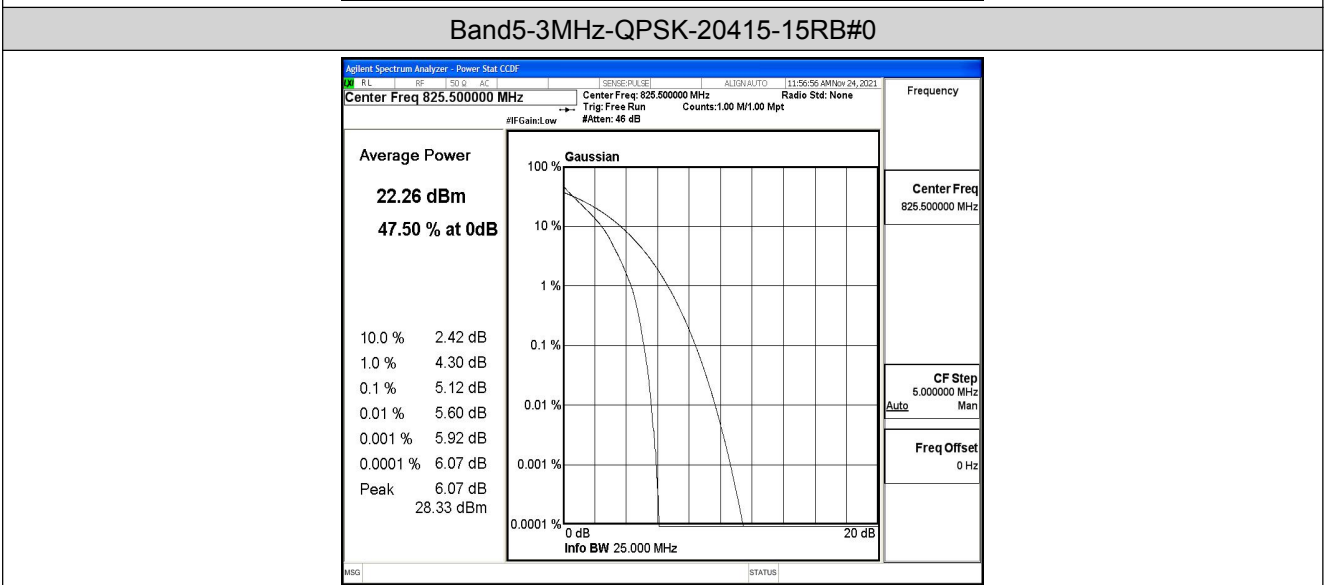

Band5-1.4MHz-16QAM-20407-6RB#0

Band5-1.4MHz-16QAM-20525-1RB#0

Band5-1.4MHz-16QAM-20525-6RB#0

Band5-1.4MHz-16QAM-20643-1RB#0

Band5-1.4MHz-16QAM-20643-6RB#0

Band5-3MHz-QPSK-20525-15RB#0

Band5-3MHz-QPSK-20635-1RB#0