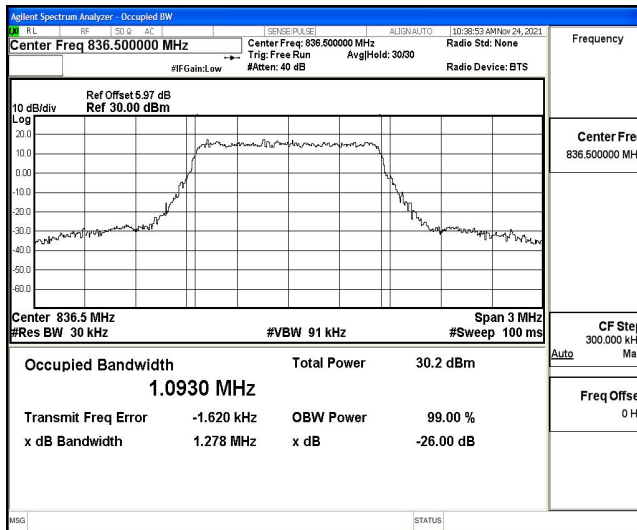

Band5-1.4MHz-QPSK-20525-6RB#0

Band5-1.4MHz-QPSK-20643-6RB#0