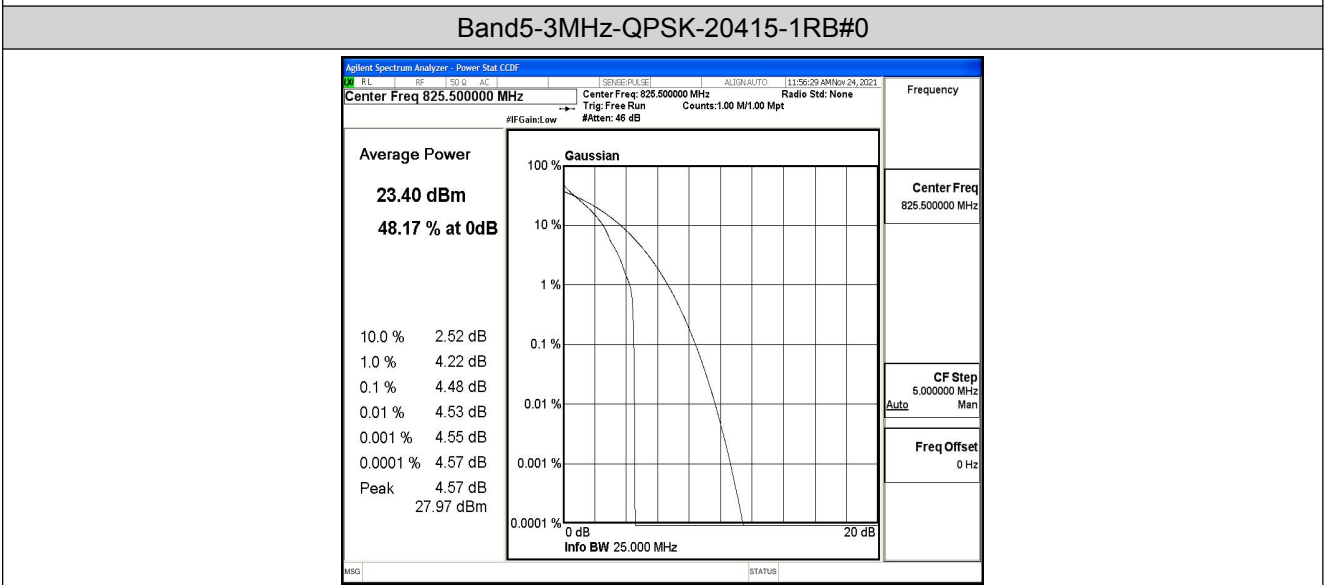

Band5-1.4MHz-16QAM-20407-6RB#0

Band5-1.4MHz-16QAM-20525-1RB#0

Band5-1.4MHz-16QAM-20525-6RB#0

Band5-1.4MHz-16QAM-20643-1RB#0

Band5-1.4MHz-16QAM-20643-6RB#0

Band5-3MHz-QPSK-20525-15RB#0

Band5-3MHz-QPSK-20635-1RB#0