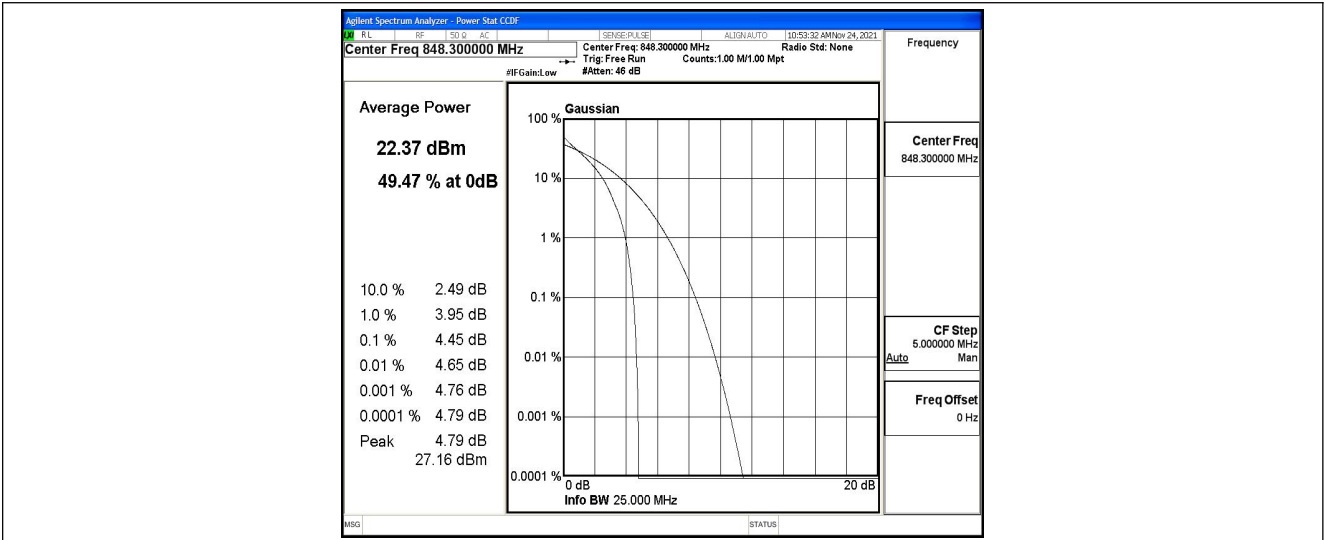

Test Graphs

Band5-1.4MHz-QPSK-20407-1RB#0

Band5-1.4MHz-QPSK-20407-6RB#0

Band5-1.4MHz-QPSK-20525-1RB#0

Band5-1.4MHz-QPSK-20525-6RB#0

Band5-1.4MHz-QPSK-20643-1RB#0

Band5-1.4MHz-QPSK-20643-6RB#0

Band5-1.4MHz-16QAM-20407-1RB#0