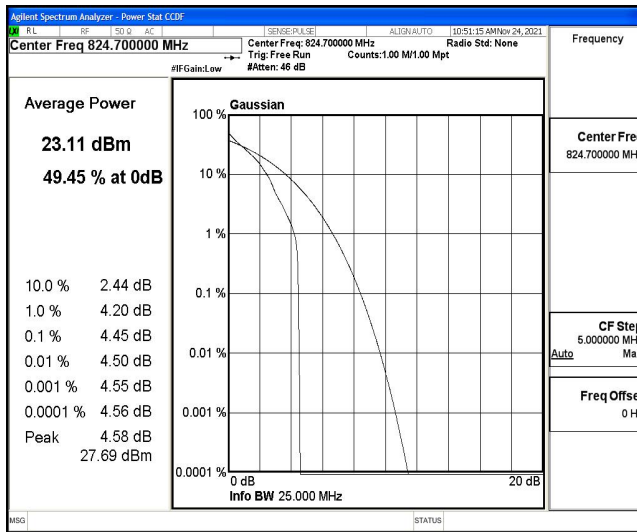

Test Graphs

Band5-1.4MHz-QPSK-20407-1RB#0