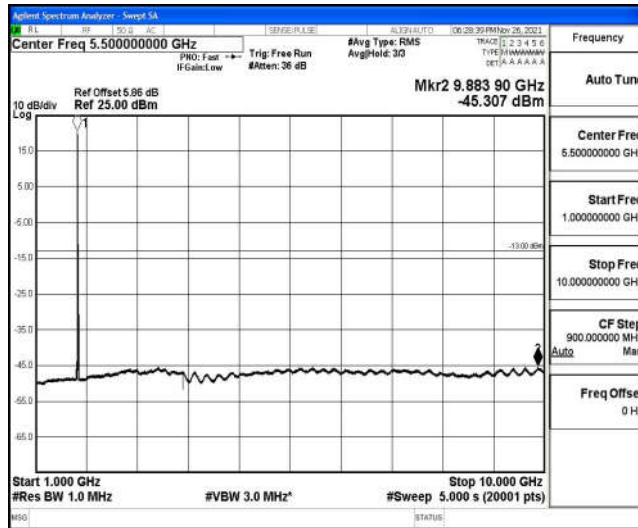

Band4-15MHz-16QAM-20325-1RB#0-Range4:1000~10000MHz

Band4-15MHz-16QAM-20325-1RB#0-Range5:10000~20000MHz