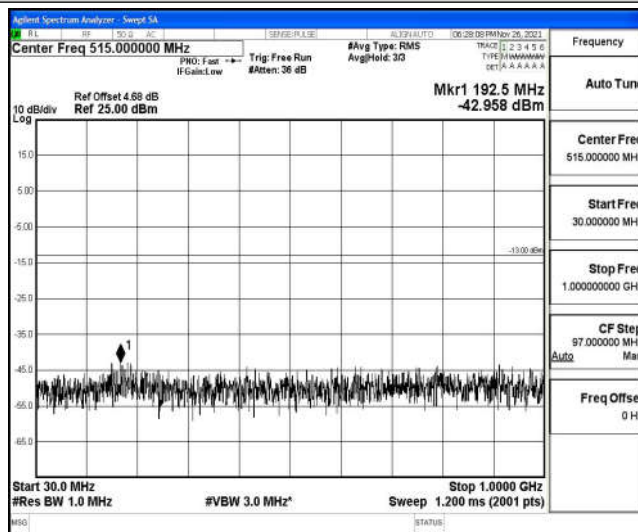

Band4-15MHz-16QAM-20175-1RB#0-Range4:1000~10000MHz

Band4-15MHz-16QAM-20175-1RB#0-Range5:10000~20000MHz

Band4-15MHz-16QAM-20325-1RB#0-Range1:0.009~0.15MHz

Band4-15MHz-16QAM-20325-1RB#0-Range2:0.15~30MHz

Band4-15MHz-16QAM-20325-1RB#0-Range3:30~1000MHz