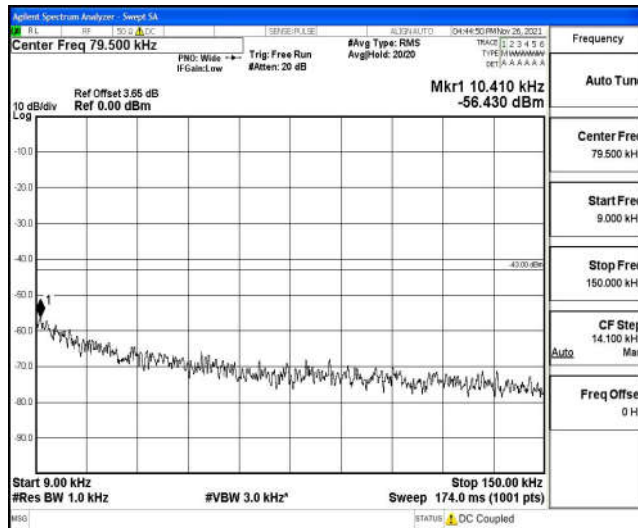

Band4-15MHz-QPSK-20175-1RB#0-Range1:0.009~0.15MHz

Band4-15MHz-QPSK-20175-1RB#0-Range2:0.15~30MHz