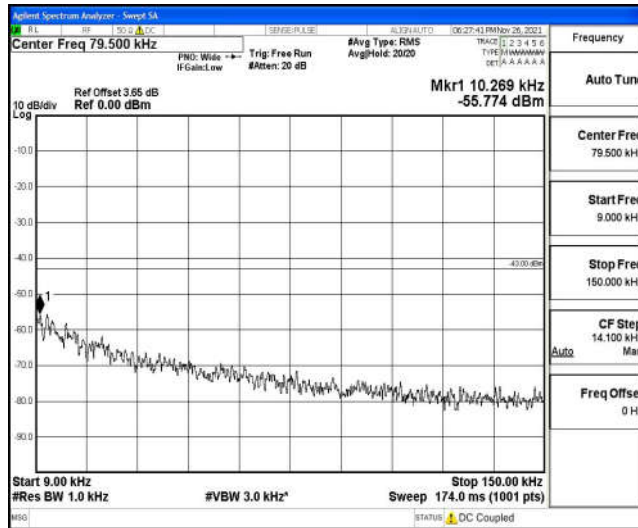

Band4-15MHz-16QAM-20325-1RB#0-Range1:0.009~0.15MHz

Band4-15MHz-16QAM-20325-1RB#0-Range2:0.15~30MHz