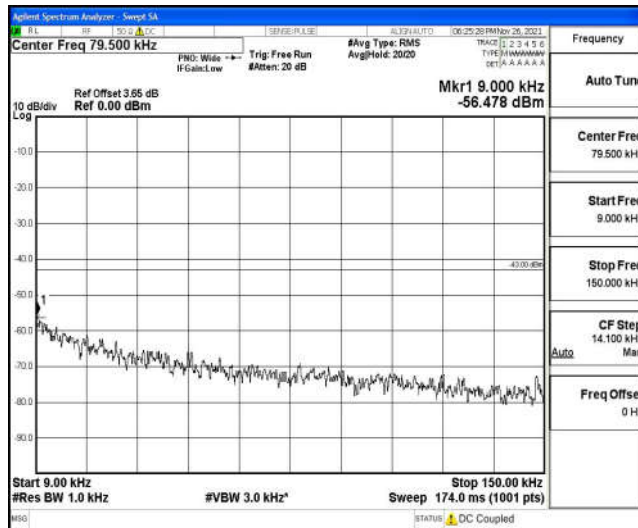

Band4-15MHz-16QAM-20175-1RB#0-Range1:0.009~0.15MHz

Band4-15MHz-16QAM-20175-1RB#0-Range2:0.15~30MHz