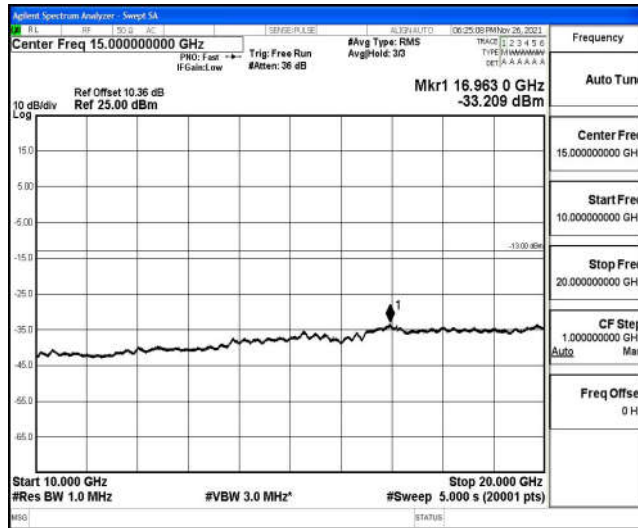

Band4-15MHz-16QAM-20025-1RB#0-Range5:10000~20000MHz

Band4-15MHz-16QAM-20175-1RB#0-Range1:0.009~0.15MHz