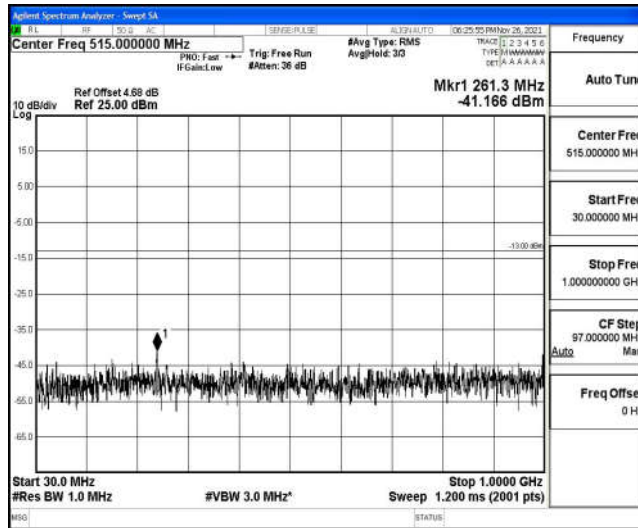

Band4-15MHz-16QAM-20025-1RB#0-Range4:1000~10000MHz

Band4-15MHz-16QAM-20025-1RB#0-Range5:10000~20000MHz

Band4-15MHz-16QAM-20175-1RB#0-Range1:0.009~0.15MHz

Band4-15MHz-16QAM-20175-1RB#0-Range2:0.15~30MHz

Band4-15MHz-16QAM-20175-1RB#0-Range3:30~1000MHz