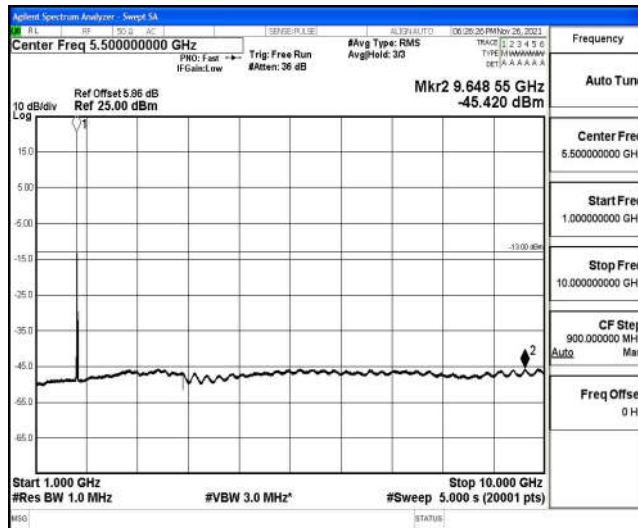

Band4-15MHz-16QAM-20175-1RB#0-Range4:1000~10000MHz

Band4-15MHz-16QAM-20175-1RB#0-Range5:10000~20000MHz