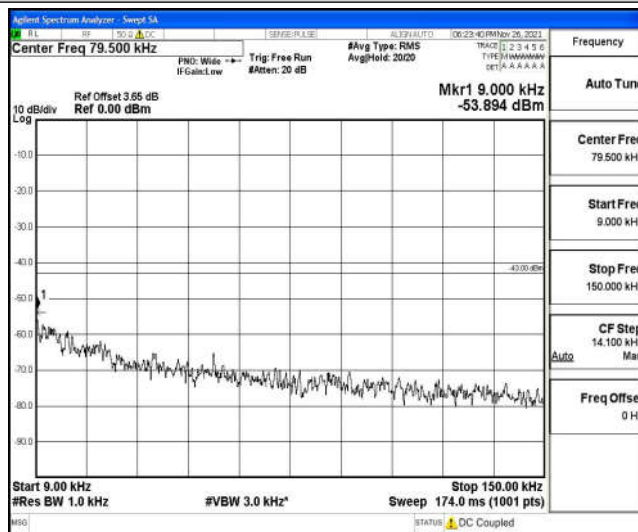

Band4-15MHz-16QAM-20025-1RB#0-Range1:0.009~0.15MHz

Band4-15MHz-16QAM-20025-1RB#0-Range2:0.15~30MHz