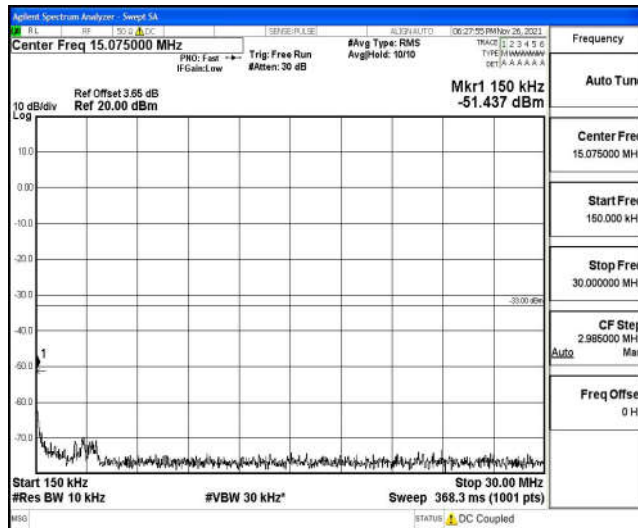

Band4-15MHz-16QAM-20175-1RB#0-Range4:1000~10000MHz

Band4-15MHz-16QAM-20175-1RB#0-Range5:10000~20000MHz

Band4-15MHz-16QAM-20325-1RB#0-Range1:0.009~0.15MHz

Band4-15MHz-16QAM-20325-1RB#0-Range2:0.15~30MHz

Band4-15MHz-16QAM-20325-1RB#0-Range3:30~1000MHz