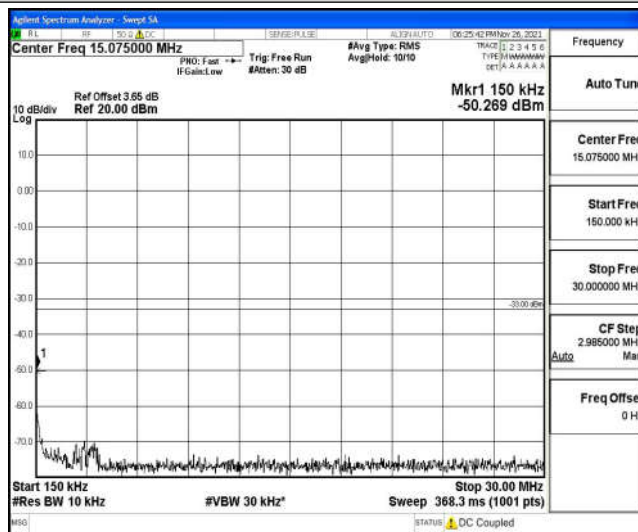

Band4-15MHz-16QAM-20025-1RB#0-Range4:1000~10000MHz

Band4-15MHz-16QAM-20025-1RB#0-Range5:10000~20000MHz

Band4-15MHz-16QAM-20175-1RB#0-Range1:0.009~0.15MHz

Band4-15MHz-16QAM-20175-1RB#0-Range2:0.15~30MHz

Band4-15MHz-16QAM-20175-1RB#0-Range3:30~1000MHz

Band4-15MHz-16QAM-20175-1RB#0-Range4:1000~10000MHz

Band4-15MHz-16QAM-20175-1RB#0-Range5:10000~20000MHz

Band4-15MHz-16QAM-20325-1RB#0-Range1:0.009~0.15MHz

Band4-15MHz-16QAM-20325-1RB#0-Range2:0.15~30MHz

Band4-15MHz-16QAM-20325-1RB#0-Range3:30~1000MHz