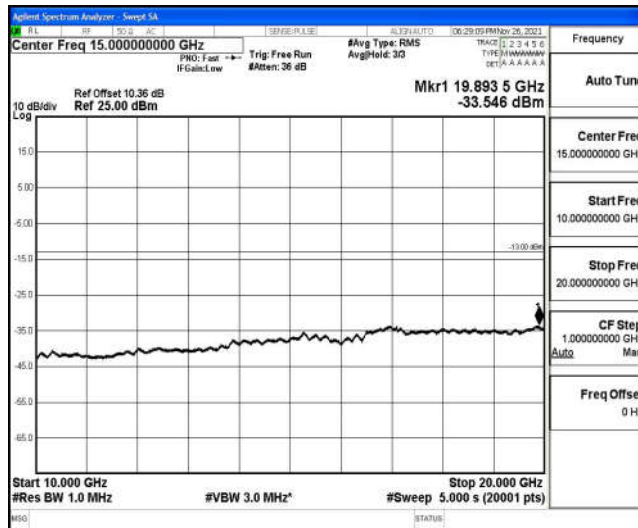

Band4-15MHz-16QAM-20325-1RB#0-Range5:10000~20000MHz

Band4-20MHz-QPSK-20050-1RB#0-Range1:0.009~0.15MHz