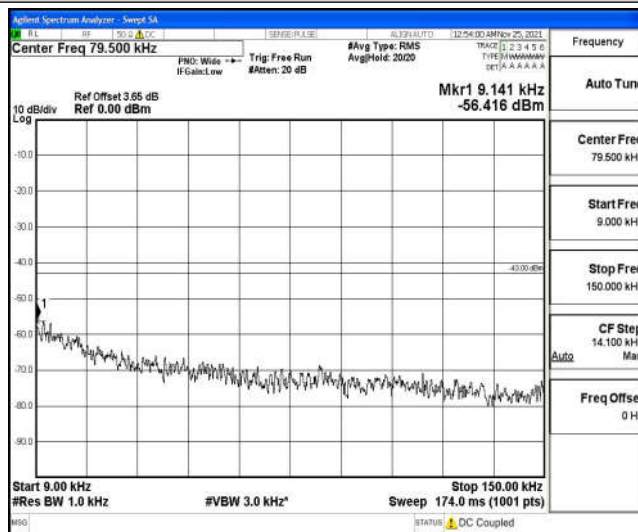

Band4-20MHz-QPSK-20050-1RB#0-Range1:0.009~0.15MHz

Band4-20MHz-QPSK-20050-1RB#0-Range2:0.15~30MHz