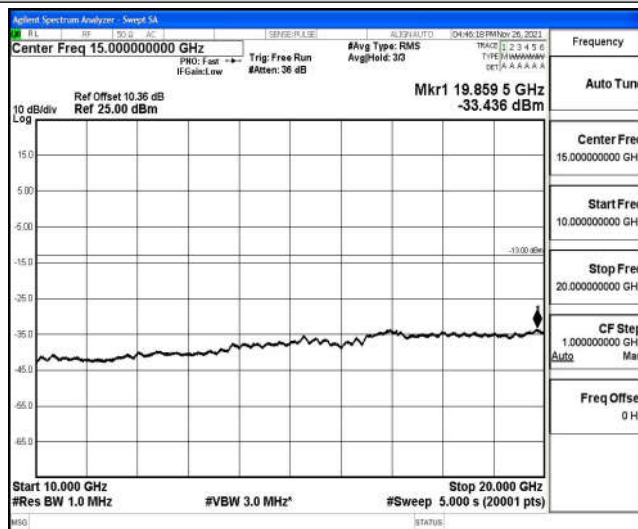

Band4-15MHz-QPSK-20175-1RB#0-Range5:10000~20000MHz

Band4-15MHz-QPSK-20325-1RB#0-Range1:0.009~0.15MHz