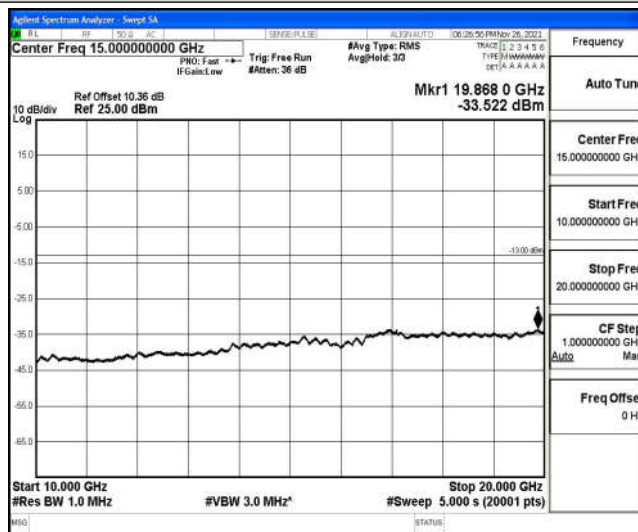

Band4-15MHz-16QAM-20175-1RB#0-Range5:10000~20000MHz

Band4-15MHz-16QAM-20325-1RB#0-Range1:0.009~0.15MHz