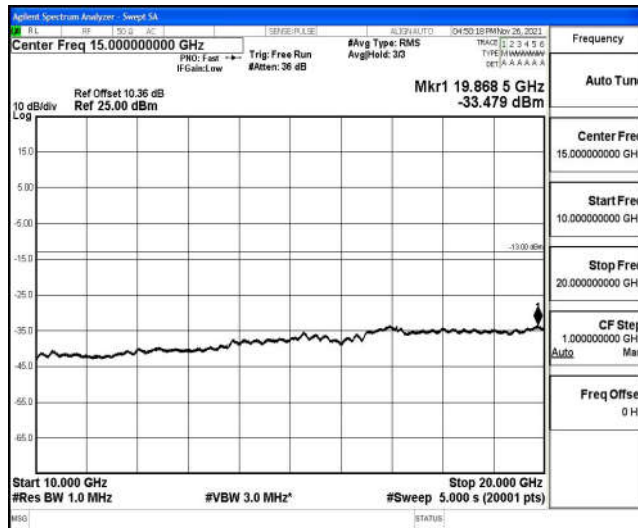

Band4-15MHz-QPSK-20325-1RB#0-Range5:10000~20000MHz

Band4-15MHz-16QAM-20025-1RB#0-Range1:0.009~0.15MHz