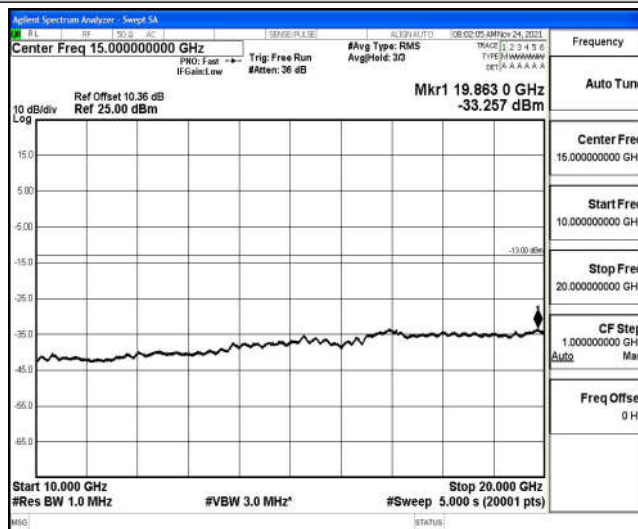

Band4-1.4MHz-16QAM-20175-1RB#0-Range2:0.15~30MHz

Band4-1.4MHz-16QAM-20175-1RB#0-Range3:30~1000MHz

Band4-1.4MHz-16QAM-20175-1RB#0-Range4:1000~10000MHz

Band4-1.4MHz-16QAM-20175-1RB#0-Range5:10000~20000MHz

Band4-1.4MHz-16QAM-20393-1RB#0-Range1:0.009~0.15MHz