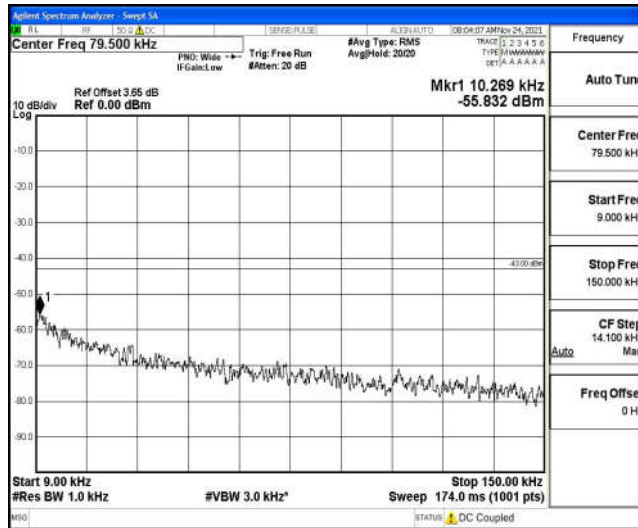

Band4-1.4MHz-16QAM-20175-1RB#0-Range2:0.15~30MHz

Band4-1.4MHz-16QAM-20175-1RB#0-Range3:30~1000MHz

Band4-1.4MHz-16QAM-20175-1RB#0-Range4:1000~10000MHz

Band4-1.4MHz-16QAM-20175-1RB#0-Range5:10000~20000MHz

Band4-1.4MHz-16QAM-20393-1RB#0-Range1:0.009~0.15MHz