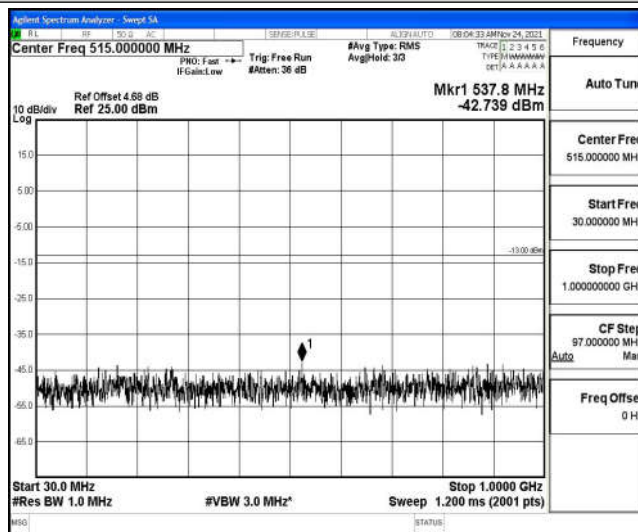

Band4-1.4MHz-16QAM-20393-1RB#0-Range3:30~1000MHz

Band4-1.4MHz-16QAM-20393-1RB#0-Range4:1000~10000MHz