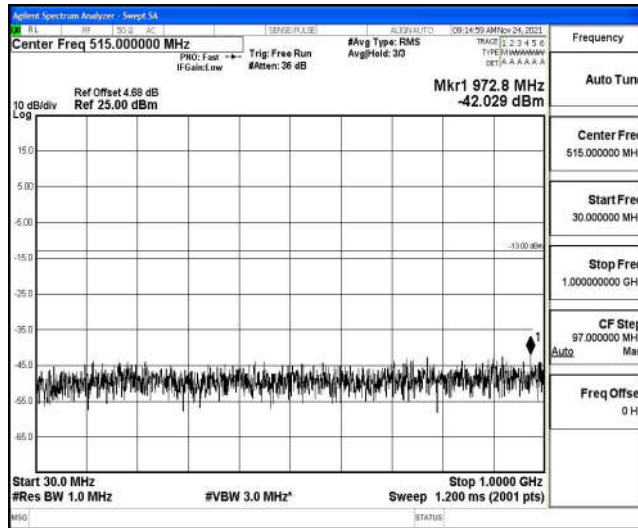

Band4-5MHz-16QAM-20175-1RB#0-Range3:30~1000MHz

Band4-5MHz-16QAM-20175-1RB#0-Range4:1000~10000MHz