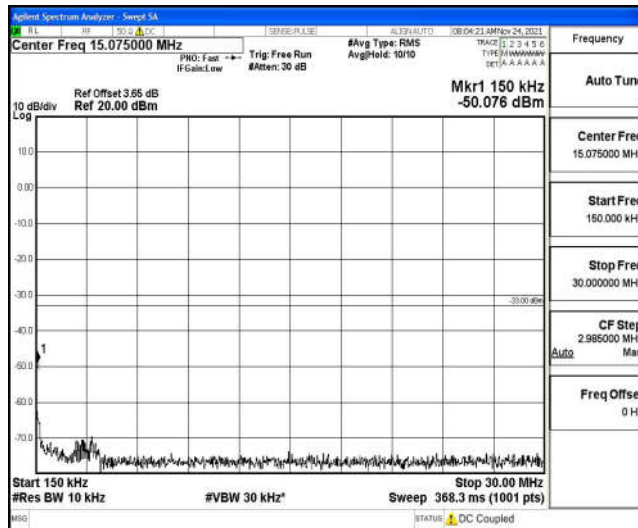

Band4-1.4MHz-16QAM-20393-1RB#0-Range2:0.15~30MHz

Band4-1.4MHz-16QAM-20393-1RB#0-Range3:30~1000MHz