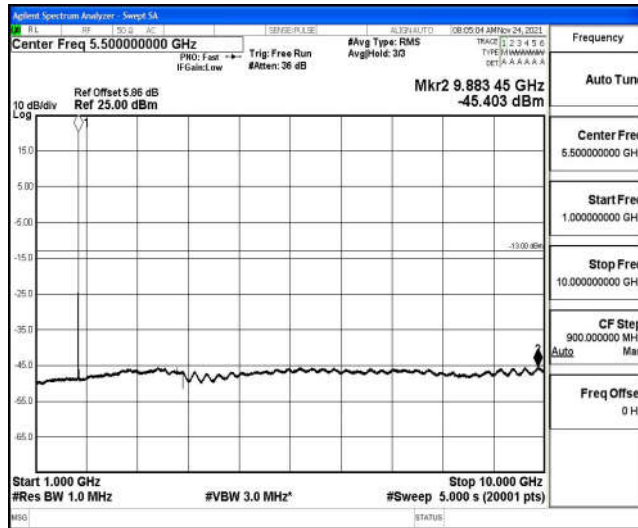

Band4-1.4MHz-16QAM-20393-1RB#0-Range4:1000~10000MHz

Band4-1.4MHz-16QAM-20393-1RB#0-Range5:10000~20000MHz