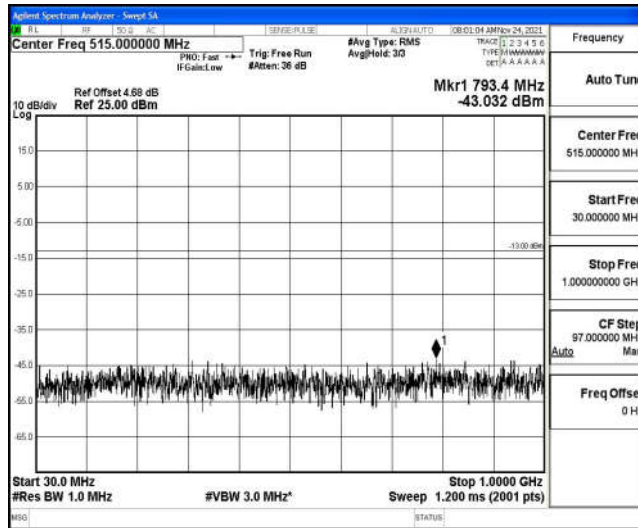

Band4-1.4MHz-16QAM-20175-1RB#0-Range3:30~1000MHz

Band4-1.4MHz-16QAM-20175-1RB#0-Range4:1000~10000MHz