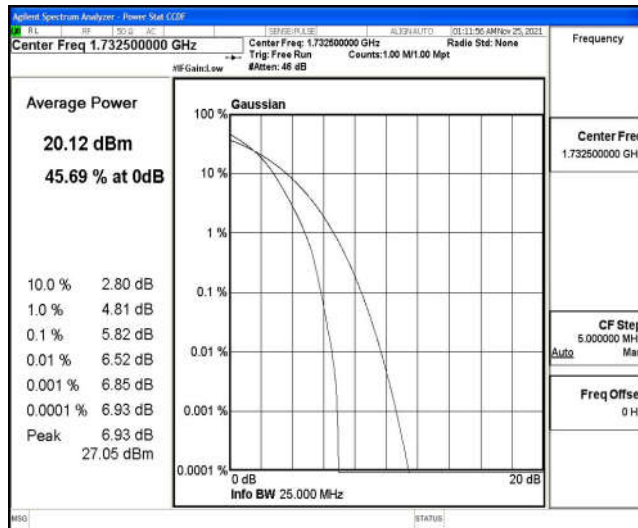

Band4-20MHz-16QAM-20175-100RB#0

Band4-20MHz-16QAM-20300-1RB#0

Band4-20MHz-16QAM-20300-100RB#0

B.3 26dB Bandwidth and Occupied Bandwidth

Test Result

Band	Bandwidth	Modulation	Channel	RB Configuration	Occupied Bandwidth (MHz)	26dB Bandwidth (MHz)	Verdict
Band4	1.4MHz	QPSK	19957	6RB#0	1.0921	1.292	PASS
Band4	1.4MHz	QPSK	20175	6RB#0	1.0947	1.281	PASS
Band4	1.4MHz	QPSK	20393	6RB#0	1.0904	1.277	PASS
Band4	1.4MHz	16QAM	19957	6RB#0	1.0969	1.304	PASS
Band4	1.4MHz	16QAM	20175	6RB#0	1.1001	1.278	PASS
Band4	1.4MHz	16QAM	20393	6RB#0	1.0941	1.282	PASS
Band4	3MHz	QPSK	19965	15RB#0	2.7001	2.983	PASS
Band4	3MHz	QPSK	20175	15RB#0	2.6960	2.969	PASS
Band4	3MHz	QPSK	20385	15RB#0	2.6987	2.970	PASS
Band4	3MHz	16QAM	19965	15RB#0	2.6866	2.960	PASS
Band4	3MHz	16QAM	20175	15RB#0	2.6901	2.972	PASS
Band4	3MHz	16QAM	20385	15RB#0	2.6904	2.959	PASS
Band4	5MHz	QPSK	19975	25RB#0	4.5039	5.037	PASS
Band4	5MHz	QPSK	20175	25RB#0	4.5220	5.029	PASS
Band4	5MHz	QPSK	20375	25RB#0	4.4997	4.968	PASS
Band4	5MHz	16QAM	19975	25RB#0	4.5117	4.947	PASS
Band4	5MHz	16QAM	20175	25RB#0	4.5081	4.966	PASS
Band4	5MHz	16QAM	20375	25RB#0	4.5100	5.024	PASS
Band4	10MHz	QPSK	20000	50RB#0	8.9603	9.891	PASS
Band4	10MHz	QPSK	20175	50RB#0	8.9499	9.868	PASS
Band4	10MHz	QPSK	20350	50RB#0	8.9650	9.874	PASS
Band4	10MHz	16QAM	20000	50RB#0	8.9876	9.835	PASS
Band4	10MHz	16QAM	20175	50RB#0	8.9593	9.802	PASS
Band4	10MHz	16QAM	20350	50RB#0	8.9554	9.812	PASS
Band4	15MHz	QPSK	20025	75RB#0	13.464	14.88	PASS
Band4	15MHz	QPSK	20175	75RB#0	13.414	14.66	PASS
Band4	15MHz	QPSK	20325	75RB#0	13.461	14.73	PASS
Band4	15MHz	16QAM	20025	75RB#0	13.465	14.71	PASS
Band4	15MHz	16QAM	20175	75RB#0	13.404	14.62	PASS
Band4	15MHz	16QAM	20325	75RB#0	13.453	14.69	PASS
Band4	20MHz	QPSK	20050	100RB#0	17.940	19.45	PASS
Band4	20MHz	QPSK	20175	100RB#0	17.783	19.38	PASS
Band4	20MHz	QPSK	20300	100RB#0	17.960	19.71	PASS
Band4	20MHz	16QAM	20050	100RB#0	17.981	19.43	PASS
Band4	20MHz	16QAM	20175	100RB#0	17.870	19.25	PASS
Band4	20MHz	16QAM	20300	100RB#0	17.933	19.51	PASS