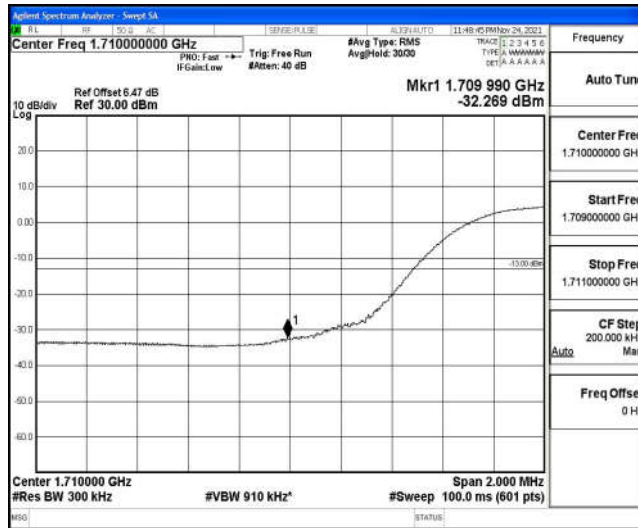

Band4-10MHz-16QAM-20000-50RB#0

Band4-10MHz-16QAM-20350-50RB#0

Band4-15MHz-QPSK-20025-75RB#0

Band4-15MHz-QPSK-20325-75RB#0

Band4-15MHz-16QAM-20025-75RB#0

Band4-15MHz-16QAM-20325-75RB#0

Band4-20MHz-QPSK-20050-100RB#0