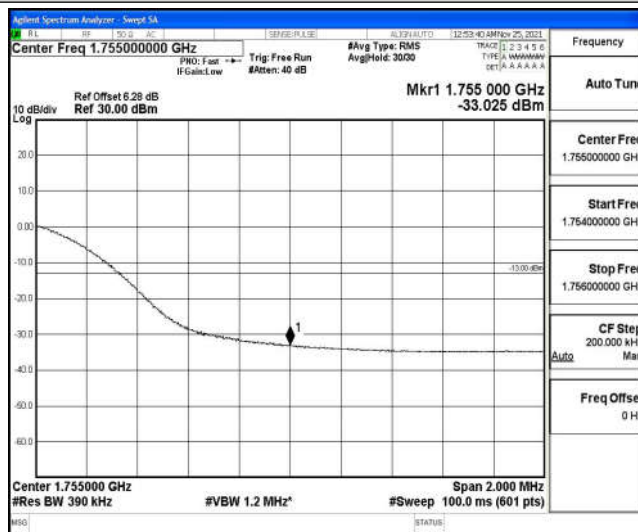

Band4-20MHz-16QAM-20300-100RB#0