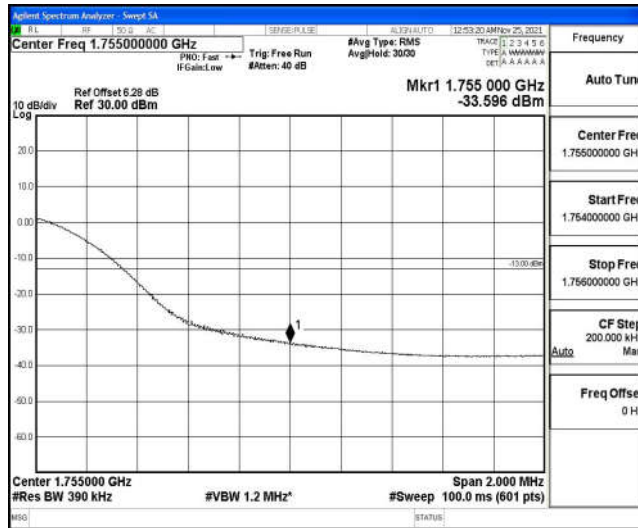

Band4-20MHz-QPSK-20300-100RB#0