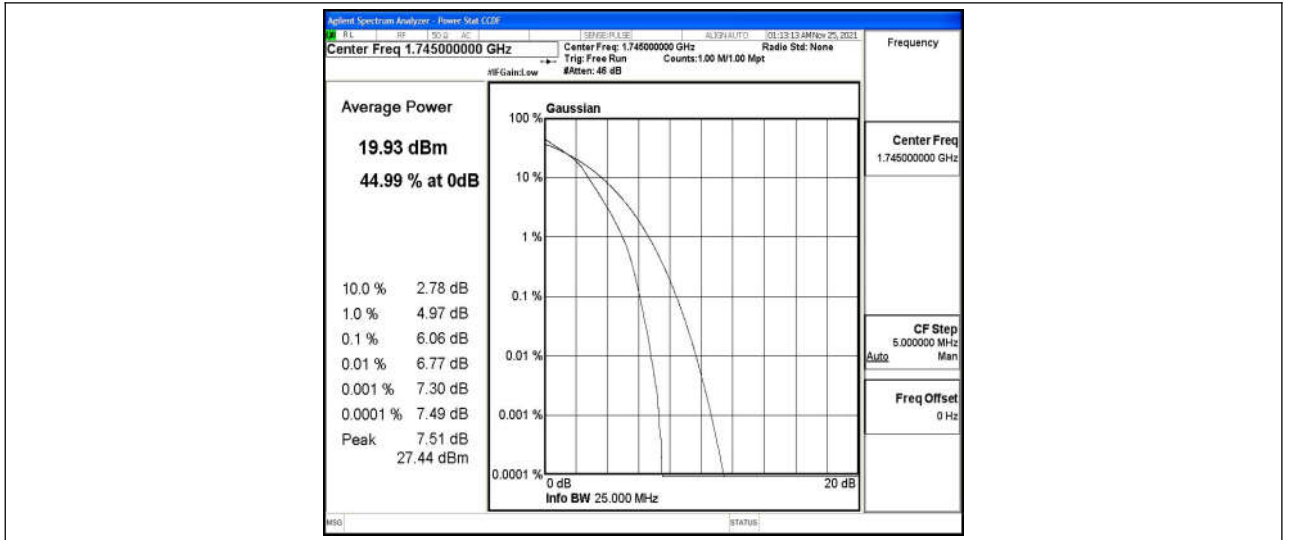

Band4-20MHz-16QAM-20175-100RB#0

Band4-20MHz-16QAM-20300-1RB#0

Band4-20MHz-16QAM-20300-100RB#0

B.3 26dB Bandwidth and Occupied Bandwidth

Test Result

Band	Bandwidth	Modulation	Channel	RB Configuration	Occupied Bandwidth (MHz)	26dB Bandwidth (MHz)	Verdict
Band4	1.4MHz	QPSK	19957	6RB#0	1.0921	1.292	PASS
Band4	1.4MHz	QPSK	20175	6RB#0	1.0947	1.281	PASS
Band4	1.4MHz	QPSK	20393	6RB#0	1.0904	1.277	PASS
Band4	1.4MHz	16QAM	19957	6RB#0	1.0969	1.304	PASS
Band4	1.4MHz	16QAM	20175	6RB#0	1.1001	1.278	PASS
Band4	1.4MHz	16QAM	20393	6RB#0	1.0941	1.282	PASS
Band4	3MHz	QPSK	19965	15RB#0	2.7001	2.983	PASS
Band4	3MHz	QPSK	20175	15RB#0	2.6960	2.969	PASS
Band4	3MHz	QPSK	20385	15RB#0	2.6987	2.970	PASS
Band4	3MHz	16QAM	19965	15RB#0	2.6866	2.960	PASS
Band4	3MHz	16QAM	20175	15RB#0	2.6901	2.972	PASS
Band4	3MHz	16QAM	20385	15RB#0	2.6904	2.959	PASS
Band4	5MHz	QPSK	19975	25RB#0	4.5039	5.037	PASS
Band4	5MHz	QPSK	20175	25RB#0	4.5220	5.029	PASS
Band4	5MHz	QPSK	20375	25RB#0	4.4997	4.968	PASS
Band4	5MHz	16QAM	19975	25RB#0	4.5117	4.947	PASS
Band4	5MHz	16QAM	20175	25RB#0	4.5081	4.966	PASS
Band4	5MHz	16QAM	20375	25RB#0	4.5100	5.024	PASS
Band4	10MHz	QPSK	20000	50RB#0	8.9603	9.891	PASS
Band4	10MHz	QPSK	20175	50RB#0	8.9499	9.868	PASS
Band4	10MHz	QPSK	20350	50RB#0	8.9650	9.874	PASS
Band4	10MHz	16QAM	20000	50RB#0	8.9876	9.835	PASS
Band4	10MHz	16QAM	20175	50RB#0	8.9593	9.802	PASS
Band4	10MHz	16QAM	20350	50RB#0	8.9554	9.812	PASS
Band4	15MHz	QPSK	20025	75RB#0	13.464	14.88	PASS
Band4	15MHz	QPSK	20175	75RB#0	13.414	14.66	PASS
Band4	15MHz	QPSK	20325	75RB#0	13.461	14.73	PASS
Band4	15MHz	16QAM	20025	75RB#0	13.465	14.71	PASS
Band4	15MHz	16QAM	20175	75RB#0	13.404	14.62	PASS
Band4	15MHz	16QAM	20325	75RB#0	13.453	14.69	PASS
Band4	20MHz	QPSK	20050	100RB#0	17.940	19.45	PASS
Band4	20MHz	QPSK	20175	100RB#0	17.783	19.38	PASS
Band4	20MHz	QPSK	20300	100RB#0	17.960	19.71	PASS
Band4	20MHz	16QAM	20050	100RB#0	17.981	19.43	PASS
Band4	20MHz	16QAM	20175	100RB#0	17.870	19.25	PASS
Band4	20MHz	16QAM	20300	100RB#0	17.933	19.51	PASS