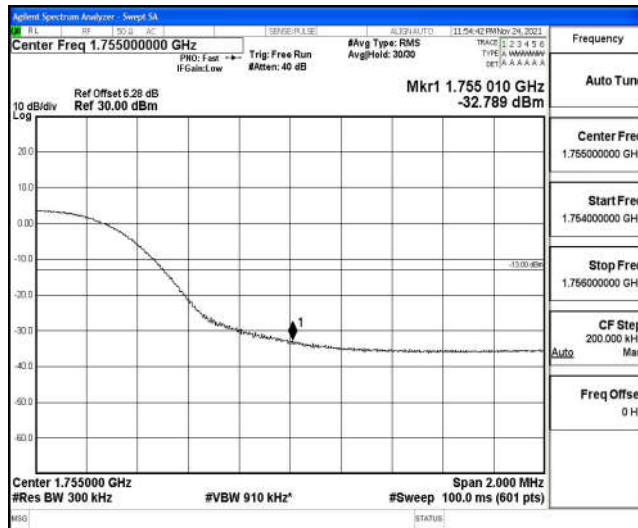

Band4-10MHz-16QAM-20000-50RB#0

Band4-10MHz-16QAM-20350-50RB#0

Band4-15MHz-QPSK-20025-75RB#0

Band4-15MHz-QPSK-20325-75RB#0

Band4-15MHz-16QAM-20025-75RB#0

Band4-15MHz-16QAM-20325-75RB#0

Band4-20MHz-QPSK-20050-100RB#0