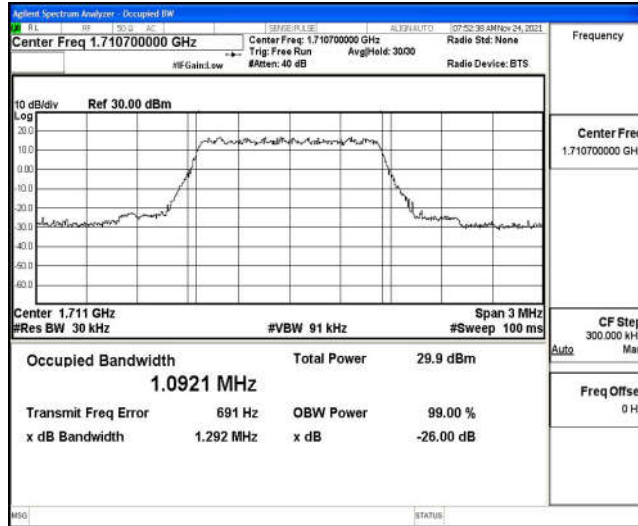

Test Graphs

Band4-1.4MHz-QPSK-19957-6RB#0