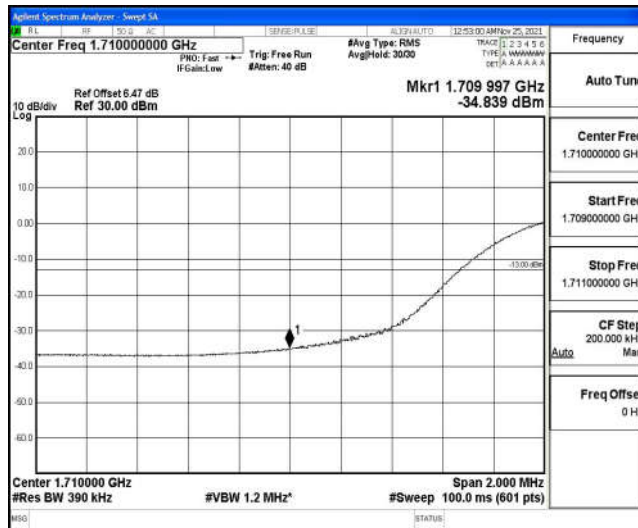

Band4-20MHz-16QAM-20050-100RB#0