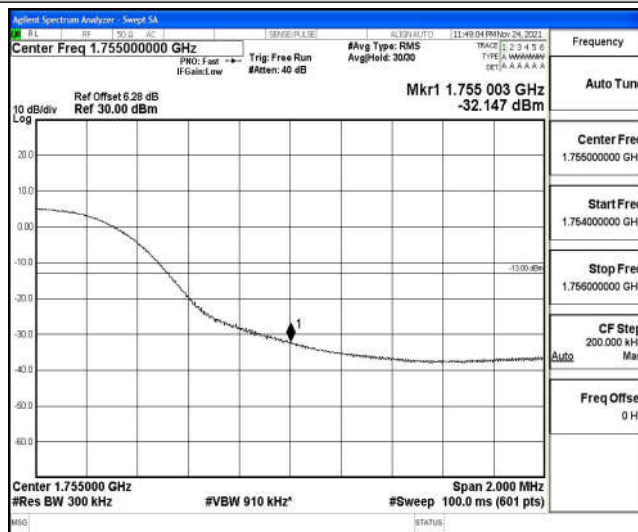

Band4-10MHz-16QAM-20000-50RB#0

Band4-10MHz-16QAM-20350-50RB#0

Band4-15MHz-QPSK-20025-75RB#0

Band4-15MHz-QPSK-20325-75RB#0

Band4-15MHz-16QAM-20025-75RB#0

Band4-15MHz-16QAM-20325-75RB#0

Band4-20MHz-QPSK-20050-100RB#0