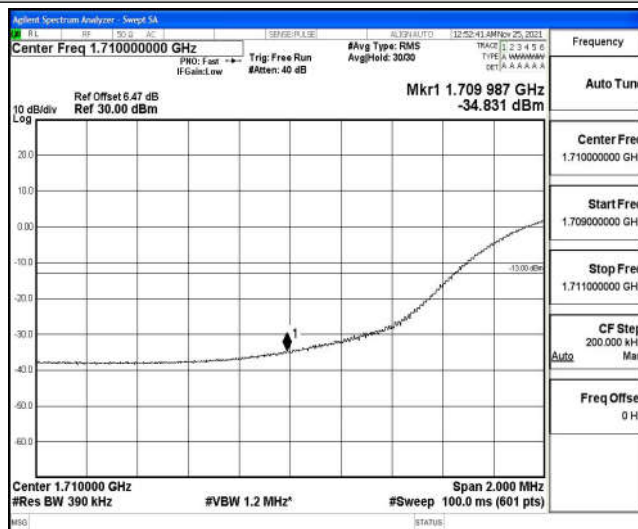

Band4-10MHz-16QAM-20000-50RB#0

Band4-10MHz-16QAM-20350-50RB#0

Band4-15MHz-QPSK-20025-75RB#0

Band4-15MHz-QPSK-20325-75RB#0

Band4-15MHz-16QAM-20025-75RB#0

Band4-15MHz-16QAM-20325-75RB#0

Band4-20MHz-QPSK-20050-100RB#0