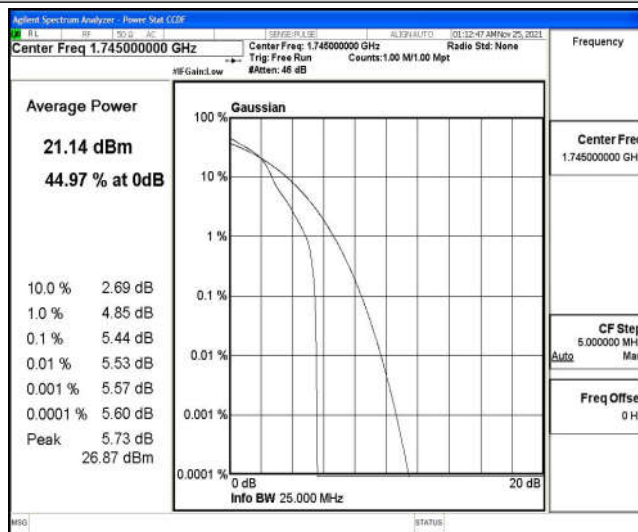

Band4-20MHz-16QAM-20175-100RB#0

Band4-20MHz-16QAM-20300-1RB#0

Band4-20MHz-16QAM-20300-100RB#0

B.3 26dB Bandwidth and Occupied Bandwidth

Test Result

Band	Bandwidth	Modulation	Channel	RB Configuration	Occupied Bandwidth (MHz)	26dB Bandwidth (MHz)	Verdict
Band4	1.4MHz	QPSK	19957	6RB#0	1.0921	1.292	PASS
Band4	1.4MHz	QPSK	20175	6RB#0	1.0947	1.281	PASS
Band4	1.4MHz	QPSK	20393	6RB#0	1.0904	1.277	PASS
Band4	1.4MHz	16QAM	19957	6RB#0	1.0969	1.304	PASS
Band4	1.4MHz	16QAM	20175	6RB#0	1.1001	1.278	PASS
Band4	1.4MHz	16QAM	20393	6RB#0	1.0941	1.282	PASS
Band4	3MHz	QPSK	19965	15RB#0	2.7001	2.983	PASS
Band4	3MHz	QPSK	20175	15RB#0	2.6960	2.969	PASS
Band4	3MHz	QPSK	20385	15RB#0	2.6987	2.970	PASS
Band4	3MHz	16QAM	19965	15RB#0	2.6866	2.960	PASS
Band4	3MHz	16QAM	20175	15RB#0	2.6901	2.972	PASS
Band4	3MHz	16QAM	20385	15RB#0	2.6904	2.959	PASS
Band4	5MHz	QPSK	19975	25RB#0	4.5039	5.037	PASS
Band4	5MHz	QPSK	20175	25RB#0	4.5220	5.029	PASS
Band4	5MHz	QPSK	20375	25RB#0	4.4997	4.968	PASS
Band4	5MHz	16QAM	19975	25RB#0	4.5117	4.947	PASS
Band4	5MHz	16QAM	20175	25RB#0	4.5081	4.966	PASS
Band4	5MHz	16QAM	20375	25RB#0	4.5100	5.024	PASS
Band4	10MHz	QPSK	20000	50RB#0	8.9603	9.891	PASS
Band4	10MHz	QPSK	20175	50RB#0	8.9499	9.868	PASS
Band4	10MHz	QPSK	20350	50RB#0	8.9650	9.874	PASS
Band4	10MHz	16QAM	20000	50RB#0	8.9876	9.835	PASS
Band4	10MHz	16QAM	20175	50RB#0	8.9593	9.802	PASS
Band4	10MHz	16QAM	20350	50RB#0	8.9554	9.812	PASS
Band4	15MHz	QPSK	20025	75RB#0	13.464	14.88	PASS
Band4	15MHz	QPSK	20175	75RB#0	13.414	14.66	PASS
Band4	15MHz	QPSK	20325	75RB#0	13.461	14.73	PASS
Band4	15MHz	16QAM	20025	75RB#0	13.465	14.71	PASS
Band4	15MHz	16QAM	20175	75RB#0	13.404	14.62	PASS
Band4	15MHz	16QAM	20325	75RB#0	13.453	14.69	PASS
Band4	20MHz	QPSK	20050	100RB#0	17.940	19.45	PASS
Band4	20MHz	QPSK	20175	100RB#0	17.783	19.38	PASS
Band4	20MHz	QPSK	20300	100RB#0	17.960	19.71	PASS
Band4	20MHz	16QAM	20050	100RB#0	17.981	19.43	PASS
Band4	20MHz	16QAM	20175	100RB#0	17.870	19.25	PASS
Band4	20MHz	16QAM	20300	100RB#0	17.933	19.51	PASS