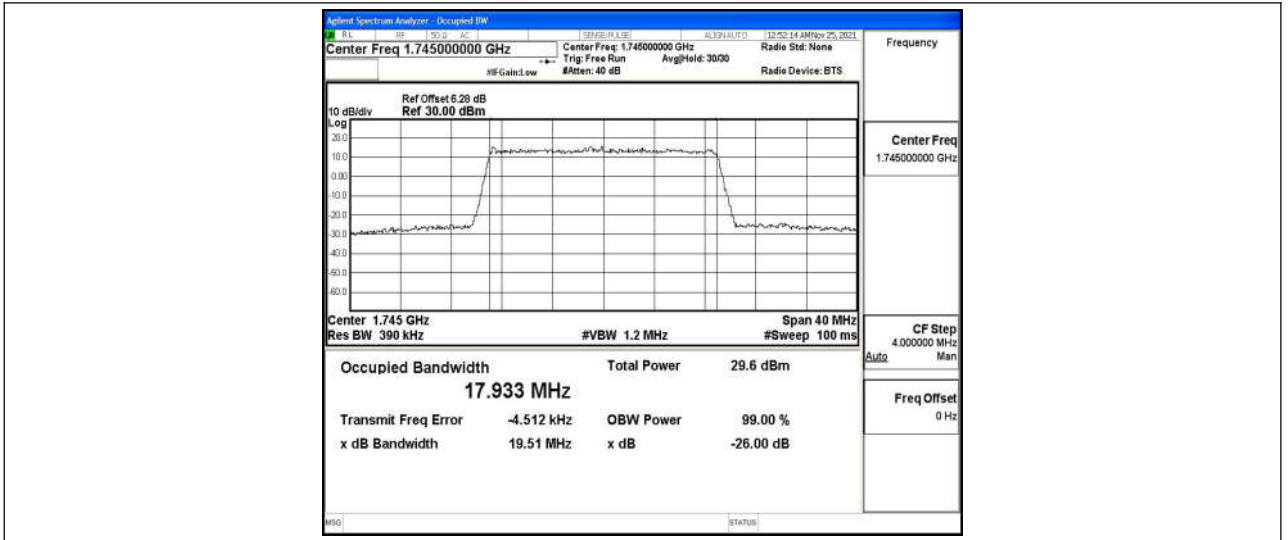

Band4-15MHz-16QAM-20325-75RB#0

Band4-20MHz-QPSK-20050-100RB#0

Band4-20MHz-QPSK-20175-100RB#0

Band4-20MHz-QPSK-20300-100RB#0

Band4-20MHz-16QAM-20050-100RB#0

Band4-20MHz-16QAM-20175-100RB#0

Band4-20MHz-16QAM-20300-100RB#0