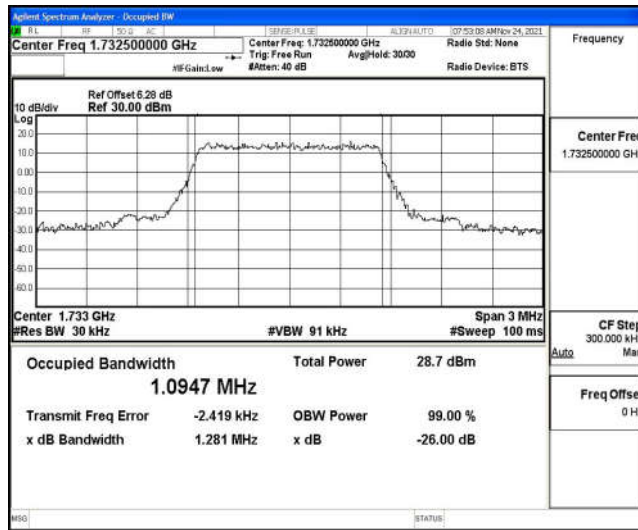

Band4-1.4MHz-QPSK-20175-6RB#0