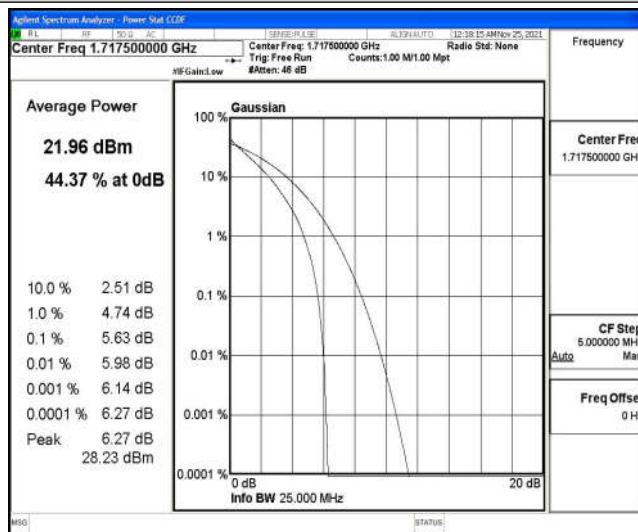

Band4-10MHz-16QAM-20175-50RB#0

Band4-10MHz-16QAM-20350-1RB#0

Band4-10MHz-16QAM-20350-50RB#0

Band4-15MHz-QPSK-20025-1RB#0

Band4-15MHz-QPSK-20025-75RB#0

Band4-15MHz-QPSK-20175-1RB#0

Band4-15MHz-QPSK-20175-75RB#0