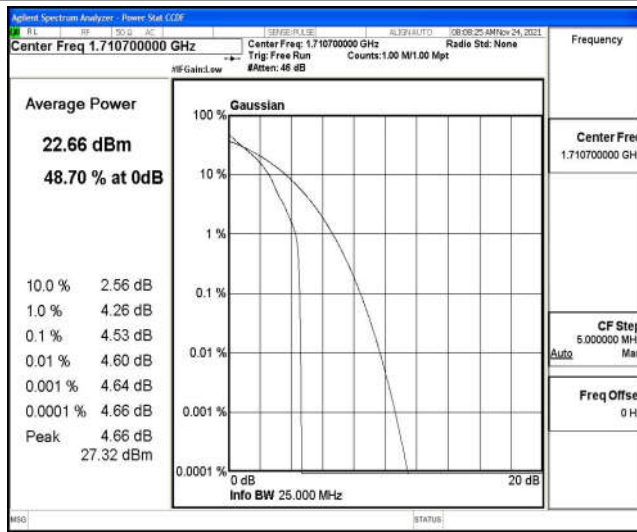

Test Graphs

Band4-1.4MHz-QPSK-19957-1RB#0