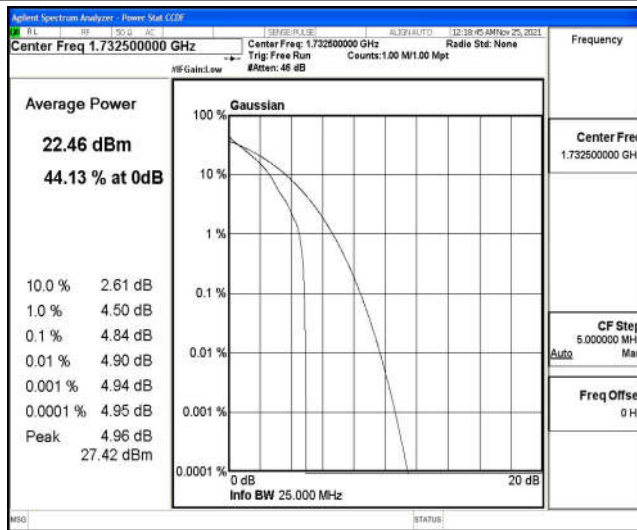

Band4-10MHz-16QAM-20175-50RB#0

Band4-10MHz-16QAM-20350-1RB#0

Band4-10MHz-16QAM-20350-50RB#0

Band4-15MHz-QPSK-20025-1RB#0

Band4-15MHz-QPSK-20025-75RB#0

Band4-15MHz-QPSK-20175-1RB#0

Band4-15MHz-QPSK-20175-75RB#0