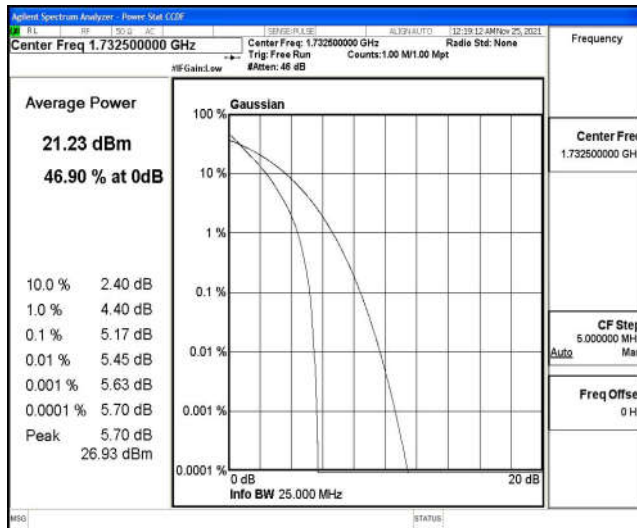

Band4-10MHz-16QAM-20175-50RB#0

Band4-10MHz-16QAM-20350-1RB#0

Band4-10MHz-16QAM-20350-50RB#0

Band4-15MHz-QPSK-20025-1RB#0

Band4-15MHz-QPSK-20025-75RB#0

Band4-15MHz-QPSK-20175-1RB#0

Band4-15MHz-QPSK-20175-75RB#0