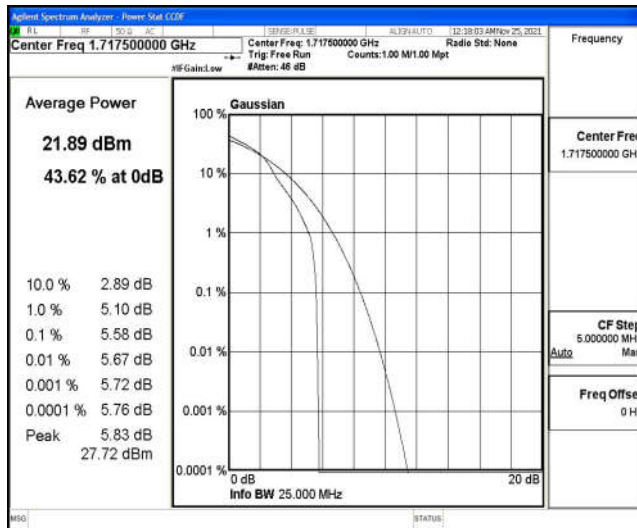

Band4-15MHz-16QAM-20025-1RB#0