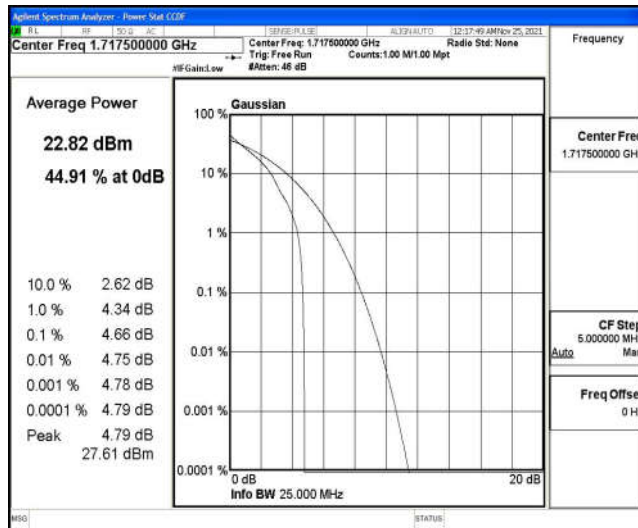

Band4-10MHz-16QAM-20175-50RB#0

Band4-10MHz-16QAM-20350-1RB#0

Band4-10MHz-16QAM-20350-50RB#0

Band4-15MHz-QPSK-20025-1RB#0

Band4-15MHz-QPSK-20025-75RB#0

Band4-15MHz-QPSK-20175-1RB#0

Band4-15MHz-QPSK-20175-75RB#0