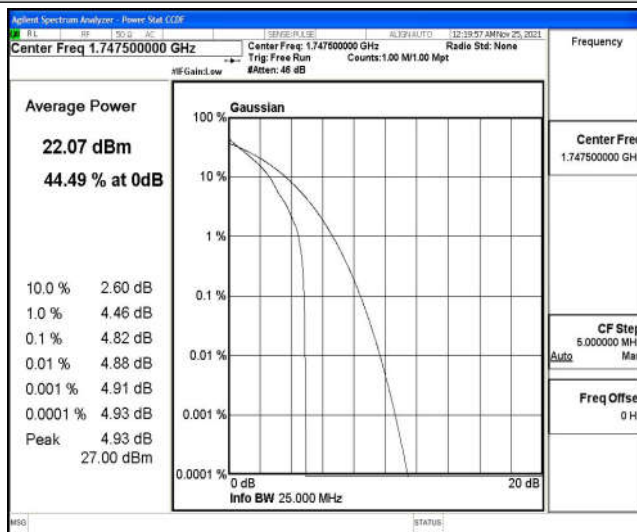

Band4-15MHz-QPSK-20325-1RB#0