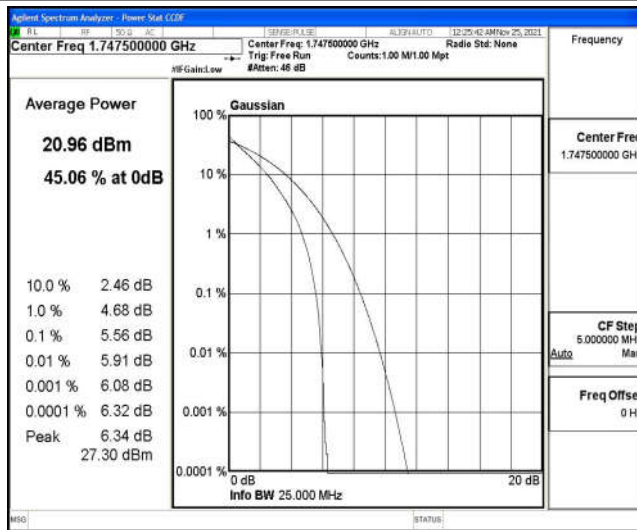

Band4-15MHz-QPSK-20325-75RB#0