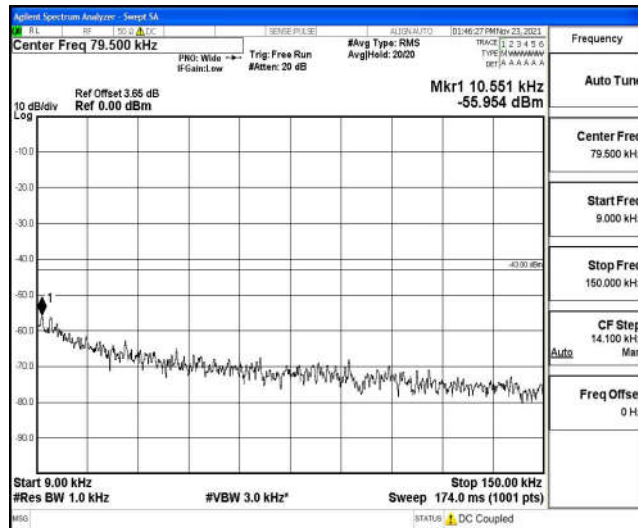

Band2-1.4MHz-16QAM-18607-1RB#0-Range3:30~1000MHz

Band2-1.4MHz-16QAM-18607-1RB#0-Range4:1000~10000MHz

Band2-1.4MHz-16QAM-18607-1RB#0-Range5:10000~20000MHz

Band2-1.4MHz-16QAM-18900-1RB#0-Range1:0.009~0.15MHz