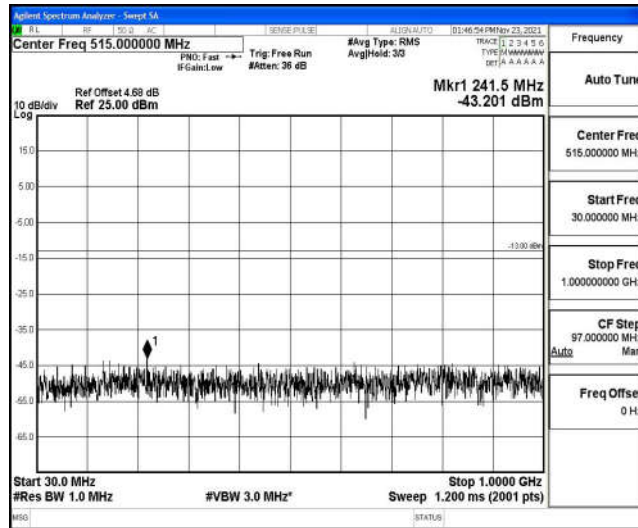

Band2-1.4MHz-16QAM-18900-1RB#0-Range3:30~1000MHz

Band2-1.4MHz-16QAM-18900-1RB#0-Range4:1000~10000MHz