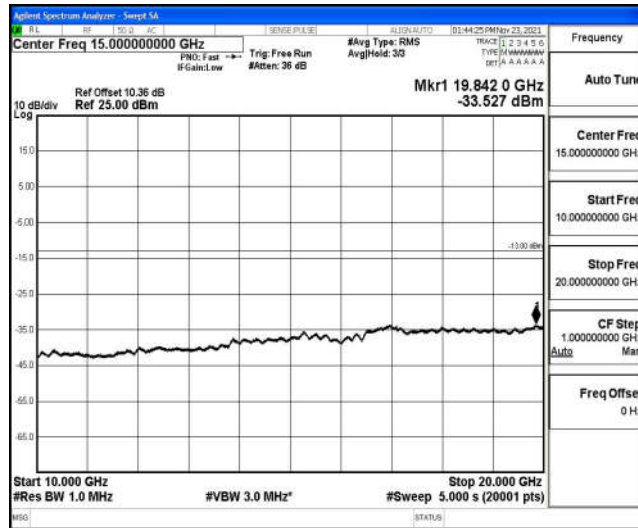

Band2-1.4MHz-16QAM-18607-1RB#0-Range3:30~1000MHz

Band2-1.4MHz-16QAM-18607-1RB#0-Range4:1000~10000MHz

Band2-1.4MHz-16QAM-18607-1RB#0-Range5:10000~20000MHz

Band2-1.4MHz-16QAM-18900-1RB#0-Range1:0.009~0.15MHz