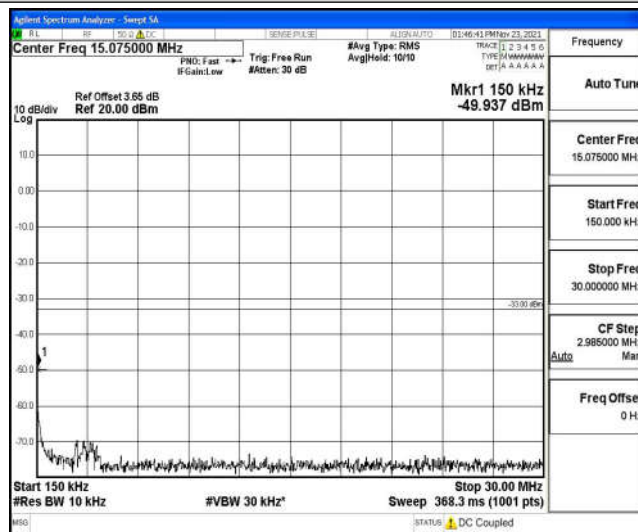

Band2-1.4MHz-16QAM-18900-1RB#0-Range2:0.15~30MHz

Band2-1.4MHz-16QAM-18900-1RB#0-Range3:30~1000MHz