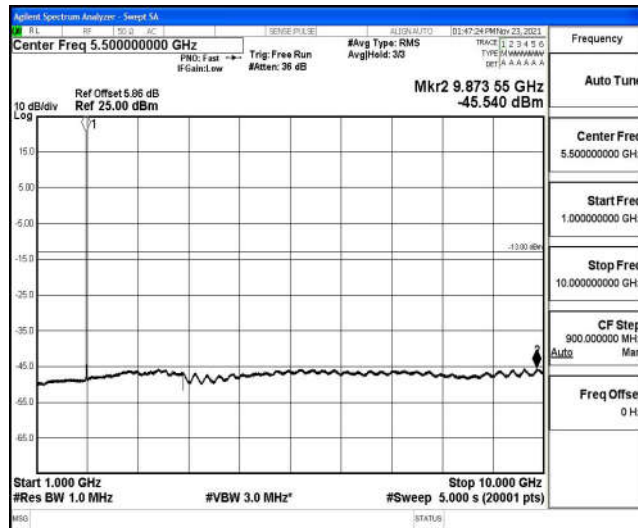

Band2-1.4MHz-16QAM-18900-1RB#0-Range4:1000~10000MHz

Band2-1.4MHz-16QAM-18900-1RB#0-Range5:10000~20000MHz