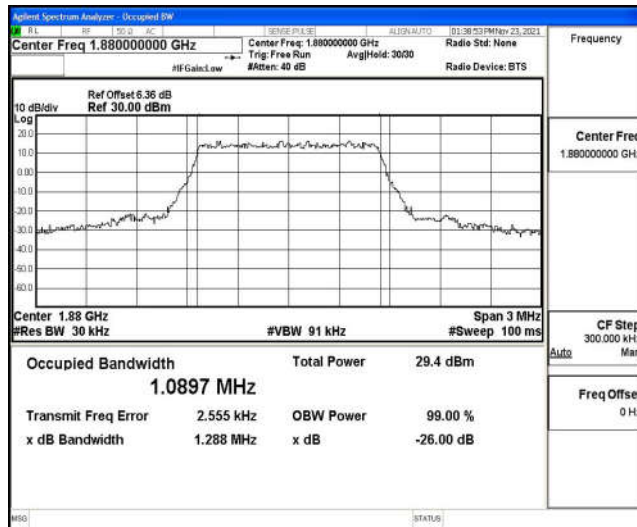

Band2-1.4MHz-QPSK-18900-6RB#0