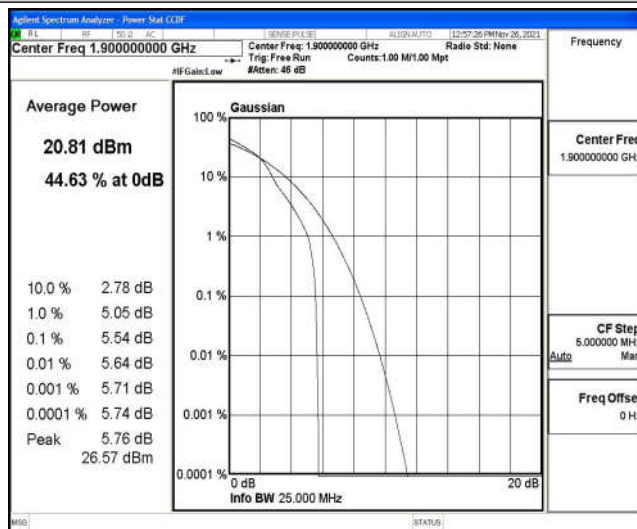

Band2-20MHz-16QAM-18900-100RB#0

Band2-20MHz-16QAM-19100-1RB#0

Band2-20MHz-16QAM-19100-100RB#0

A.3 26dB Bandwidth and Occupied Bandwidth

Test Result

Band	Bandwidth	Modulation	Channel	RB Configuration	Occupied Bandwidth (MHz)	26dB Bandwidth (MHz)	Verdict
Band2	1.4MHz	QPSK	18607	6RB#0	1.0878	1.277	PASS
Band2	1.4MHz	QPSK	18900	6RB#0	1.0897	1.288	PASS
Band2	1.4MHz	QPSK	19193	6RB#0	1.0970	1.278	PASS
Band2	1.4MHz	16QAM	18607	6RB#0	1.0984	1.296	PASS
Band2	1.4MHz	16QAM	18900	6RB#0	1.1004	1.291	PASS
Band2	1.4MHz	16QAM	19193	6RB#0	1.0958	1.297	PASS
Band2	3MHz	QPSK	18615	15RB#0	2.6978	2.932	PASS
Band2	3MHz	QPSK	18900	15RB#0	2.6948	2.954	PASS
Band2	3MHz	QPSK	19185	15RB#0	2.6971	2.953	PASS
Band2	3MHz	16QAM	18615	15RB#0	2.6855	2.967	PASS
Band2	3MHz	16QAM	18900	15RB#0	2.6902	2.954	PASS
Band2	3MHz	16QAM	19185	15RB#0	2.6964	2.962	PASS
Band2	5MHz	QPSK	18625	25RB#0	4.5135	5.033	PASS
Band2	5MHz	QPSK	18900	25RB#0	4.5026	5.025	PASS
Band2	5MHz	QPSK	19175	25RB#0	4.5019	5.007	PASS
Band2	5MHz	16QAM	18625	25RB#0	4.5126	4.969	PASS
Band2	5MHz	16QAM	18900	25RB#0	4.5077	4.982	PASS
Band2	5MHz	16QAM	19175	25RB#0	4.5072	5.013	PASS
Band2	10MHz	QPSK	18650	50RB#0	8.9675	9.910	PASS
Band2	10MHz	QPSK	18900	50RB#0	8.9791	9.840	PASS
Band2	10MHz	QPSK	19150	50RB#0	8.9568	9.807	PASS
Band2	10MHz	16QAM	18650	50RB#0	8.9618	9.786	PASS
Band2	10MHz	16QAM	18900	50RB#0	8.9623	9.867	PASS
Band2	10MHz	16QAM	19150	50RB#0	8.9633	9.870	PASS
Band2	15MHz	QPSK	18675	75RB#0	13.421	14.73	PASS
Band2	15MHz	QPSK	18900	75RB#0	13.404	14.61	PASS
Band2	15MHz	QPSK	19125	75RB#0	13.401	14.57	PASS
Band2	15MHz	16QAM	18675	75RB#0	13.473	14.63	PASS
Band2	15MHz	16QAM	18900	75RB#0	13.421	14.61	PASS
Band2	15MHz	16QAM	19125	75RB#0	13.461	14.59	PASS
Band2	20MHz	QPSK	18700	100RB#0	17.920	19.43	PASS
Band2	20MHz	QPSK	18900	100RB#0	17.930	19.45	PASS
Band2	20MHz	QPSK	19100	100RB#0	17.999	19.62	PASS
Band2	20MHz	16QAM	18700	100RB#0	17.915	19.33	PASS
Band2	20MHz	16QAM	18900	100RB#0	17.912	19.33	PASS
Band2	20MHz	16QAM	19100	100RB#0	17.963	19.43	PASS