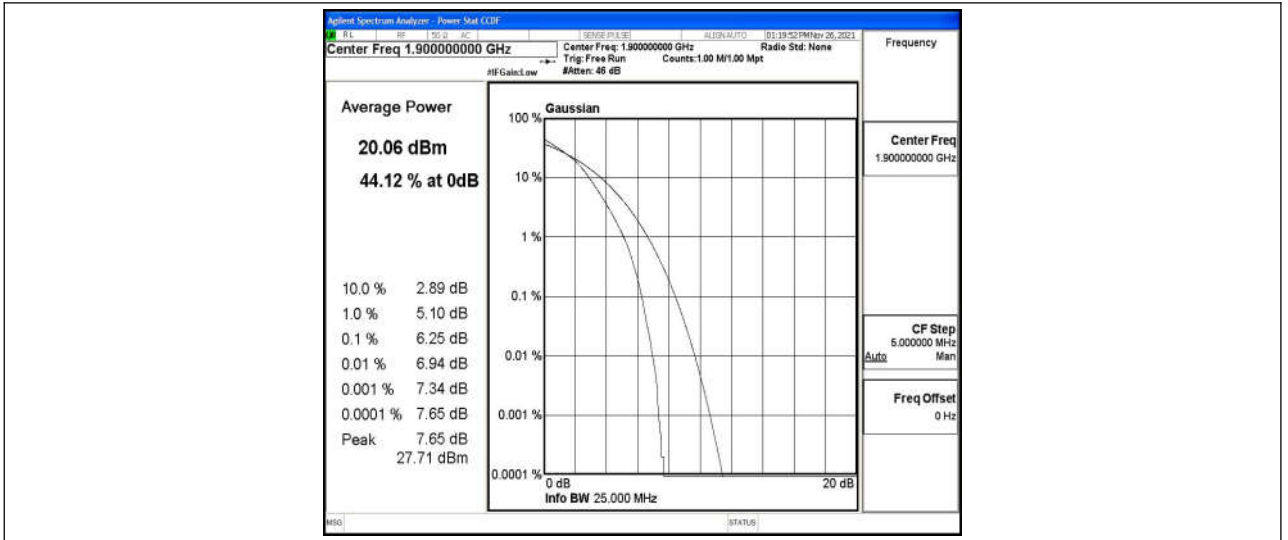

Band2-20MHz-16QAM-18900-100RB#0

Band2-20MHz-16QAM-19100-1RB#0

Band2-20MHz-16QAM-19100-100RB#0

A.3 26dB Bandwidth and Occupied Bandwidth

Test Result

Band	Bandwidth	Modulation	Channel	RB Configuration	Occupied Bandwidth (MHz)	26dB Bandwidth (MHz)	Verdict
Band2	1.4MHz	QPSK	18607	6RB#0	1.0878	1.277	PASS
Band2	1.4MHz	QPSK	18900	6RB#0	1.0897	1.288	PASS
Band2	1.4MHz	QPSK	19193	6RB#0	1.0970	1.278	PASS
Band2	1.4MHz	16QAM	18607	6RB#0	1.0984	1.296	PASS
Band2	1.4MHz	16QAM	18900	6RB#0	1.1004	1.291	PASS
Band2	1.4MHz	16QAM	19193	6RB#0	1.0958	1.297	PASS
Band2	3MHz	QPSK	18615	15RB#0	2.6978	2.932	PASS
Band2	3MHz	QPSK	18900	15RB#0	2.6948	2.954	PASS
Band2	3MHz	QPSK	19185	15RB#0	2.6971	2.953	PASS
Band2	3MHz	16QAM	18615	15RB#0	2.6855	2.967	PASS
Band2	3MHz	16QAM	18900	15RB#0	2.6902	2.954	PASS
Band2	3MHz	16QAM	19185	15RB#0	2.6964	2.962	PASS
Band2	5MHz	QPSK	18625	25RB#0	4.5135	5.033	PASS
Band2	5MHz	QPSK	18900	25RB#0	4.5026	5.025	PASS
Band2	5MHz	QPSK	19175	25RB#0	4.5019	5.007	PASS
Band2	5MHz	16QAM	18625	25RB#0	4.5126	4.969	PASS
Band2	5MHz	16QAM	18900	25RB#0	4.5077	4.982	PASS
Band2	5MHz	16QAM	19175	25RB#0	4.5072	5.013	PASS
Band2	10MHz	QPSK	18650	50RB#0	8.9675	9.910	PASS
Band2	10MHz	QPSK	18900	50RB#0	8.9791	9.840	PASS
Band2	10MHz	QPSK	19150	50RB#0	8.9568	9.807	PASS
Band2	10MHz	16QAM	18650	50RB#0	8.9618	9.786	PASS
Band2	10MHz	16QAM	18900	50RB#0	8.9623	9.867	PASS
Band2	10MHz	16QAM	19150	50RB#0	8.9633	9.870	PASS
Band2	15MHz	QPSK	18675	75RB#0	13.421	14.73	PASS
Band2	15MHz	QPSK	18900	75RB#0	13.404	14.61	PASS
Band2	15MHz	QPSK	19125	75RB#0	13.401	14.57	PASS
Band2	15MHz	16QAM	18675	75RB#0	13.473	14.63	PASS
Band2	15MHz	16QAM	18900	75RB#0	13.421	14.61	PASS
Band2	15MHz	16QAM	19125	75RB#0	13.461	14.59	PASS
Band2	20MHz	QPSK	18700	100RB#0	17.920	19.43	PASS
Band2	20MHz	QPSK	18900	100RB#0	17.930	19.45	PASS
Band2	20MHz	QPSK	19100	100RB#0	17.999	19.62	PASS
Band2	20MHz	16QAM	18700	100RB#0	17.915	19.33	PASS
Band2	20MHz	16QAM	18900	100RB#0	17.912	19.33	PASS
Band2	20MHz	16QAM	19100	100RB#0	17.963	19.43	PASS