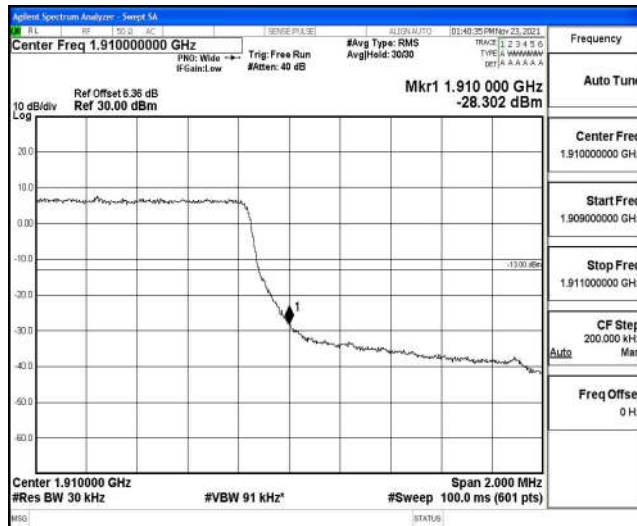

Band2-1.4MHz-QPSK-19193-6RB#0