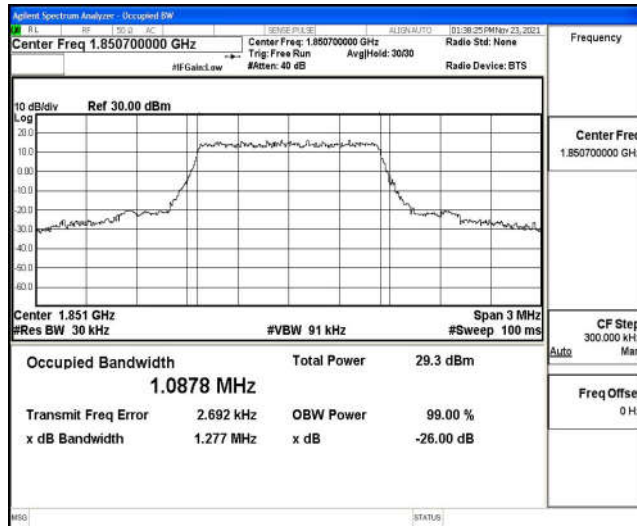

Test Graphs

Band2-1.4MHz-QPSK-18607-6RB#0