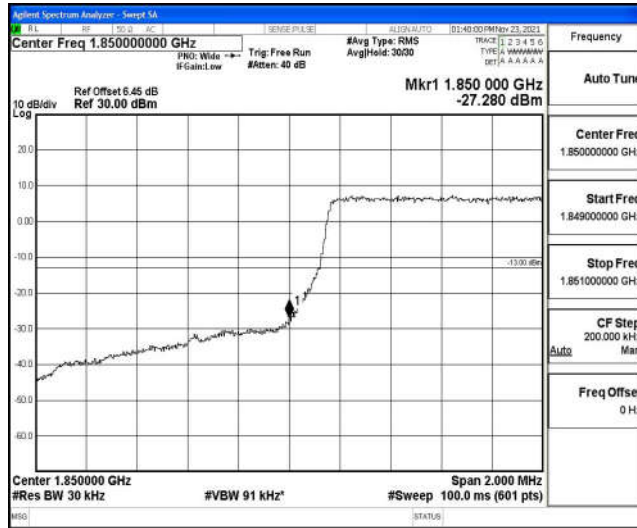

Test Graphs

Band2-1.4MHz-QPSK-18607-6RB#0