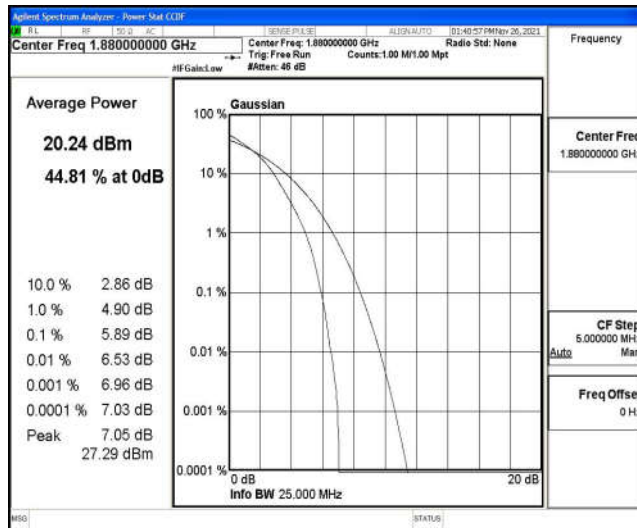

Band2-20MHz-16QAM-18900-100RB#0

Band2-20MHz-16QAM-19100-1RB#0

Band2-20MHz-16QAM-19100-100RB#0

A.3 26dB Bandwidth and Occupied Bandwidth

Test Result

Band	Bandwidth	Modulation	Channel	RB Configuration	Occupied Bandwidth (MHz)	26dB Bandwidth (MHz)	Verdict
Band2	1.4MHz	QPSK	18607	6RB#0	1.0878	1.277	PASS
Band2	1.4MHz	QPSK	18900	6RB#0	1.0897	1.288	PASS
Band2	1.4MHz	QPSK	19193	6RB#0	1.0970	1.278	PASS
Band2	1.4MHz	16QAM	18607	6RB#0	1.0984	1.296	PASS
Band2	1.4MHz	16QAM	18900	6RB#0	1.1004	1.291	PASS
Band2	1.4MHz	16QAM	19193	6RB#0	1.0958	1.297	PASS
Band2	3MHz	QPSK	18615	15RB#0	2.6978	2.932	PASS
Band2	3MHz	QPSK	18900	15RB#0	2.6948	2.954	PASS
Band2	3MHz	QPSK	19185	15RB#0	2.6971	2.953	PASS
Band2	3MHz	16QAM	18615	15RB#0	2.6855	2.967	PASS
Band2	3MHz	16QAM	18900	15RB#0	2.6902	2.954	PASS
Band2	3MHz	16QAM	19185	15RB#0	2.6964	2.962	PASS
Band2	5MHz	QPSK	18625	25RB#0	4.5135	5.033	PASS
Band2	5MHz	QPSK	18900	25RB#0	4.5026	5.025	PASS
Band2	5MHz	QPSK	19175	25RB#0	4.5019	5.007	PASS
Band2	5MHz	16QAM	18625	25RB#0	4.5126	4.969	PASS
Band2	5MHz	16QAM	18900	25RB#0	4.5077	4.982	PASS
Band2	5MHz	16QAM	19175	25RB#0	4.5072	5.013	PASS
Band2	10MHz	QPSK	18650	50RB#0	8.9675	9.910	PASS
Band2	10MHz	QPSK	18900	50RB#0	8.9791	9.840	PASS
Band2	10MHz	QPSK	19150	50RB#0	8.9568	9.807	PASS
Band2	10MHz	16QAM	18650	50RB#0	8.9618	9.786	PASS
Band2	10MHz	16QAM	18900	50RB#0	8.9623	9.867	PASS
Band2	10MHz	16QAM	19150	50RB#0	8.9633	9.870	PASS
Band2	15MHz	QPSK	18675	75RB#0	13.421	14.73	PASS
Band2	15MHz	QPSK	18900	75RB#0	13.404	14.61	PASS
Band2	15MHz	QPSK	19125	75RB#0	13.401	14.57	PASS
Band2	15MHz	16QAM	18675	75RB#0	13.473	14.63	PASS
Band2	15MHz	16QAM	18900	75RB#0	13.421	14.61	PASS
Band2	15MHz	16QAM	19125	75RB#0	13.461	14.59	PASS
Band2	20MHz	QPSK	18700	100RB#0	17.920	19.43	PASS
Band2	20MHz	QPSK	18900	100RB#0	17.930	19.45	PASS
Band2	20MHz	QPSK	19100	100RB#0	17.999	19.62	PASS
Band2	20MHz	16QAM	18700	100RB#0	17.915	19.33	PASS
Band2	20MHz	16QAM	18900	100RB#0	17.912	19.33	PASS
Band2	20MHz	16QAM	19100	100RB#0	17.963	19.43	PASS