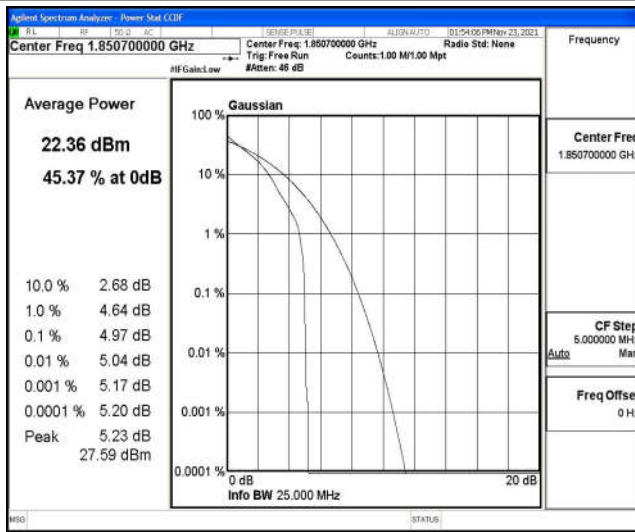

Test Graphs

Band2-1.4MHz-QPSK-18607-1RB#0