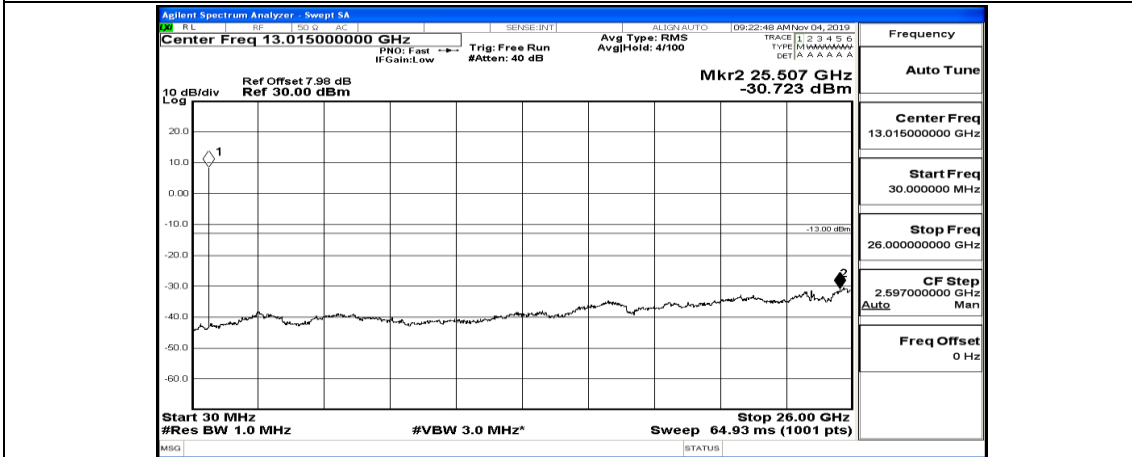

(Channel Bandwidth: 5 MHz)_HCH_QPSK_1RB#0

(Channel Bandwidth: 5 MHz)_HCH_QPSK_1RB#12

(Channel Bandwidth: 5 MHz)_HCH_QPSK_1RB#24

(Channel Bandwidth: 5 MHz)_LCH_16QAM_1RB#0

(Channel Bandwidth: 5 MHz)_LCH_16QAM_1RB#12

(Channel Bandwidth: 5 MHz)_LCH_16QAM_1RB#24

(Channel Bandwidth: 5 MHz)_MCH_16QAM_1RB#0

(Channel Bandwidth: 5 MHz)_MCH_16QAM_1RB#12

(Channel Bandwidth: 5 MHz)_MCH_16QAM_1RB#24

(Channel Bandwidth: 5 MHz)_MCH_16QAM_12RB#0

Channel Bandwidth: 10 MHz_MCH_QPSK_1RB#0

Frequency
Auto Tune
Center Freq 79.500 kHz
Start Freq 9.000 kHz
Stop Freq 150.000 kHz
CF Step 14.100 kHz Man
Freq Offset 0 Hz

Frequency
Auto Tune
Center Freq 15.075000 MHz
Start Freq 150.000 kHz
Stop Freq 30.000000 MHz
CF Step 2.985000 MHz Man
Freq Offset 0 Hz