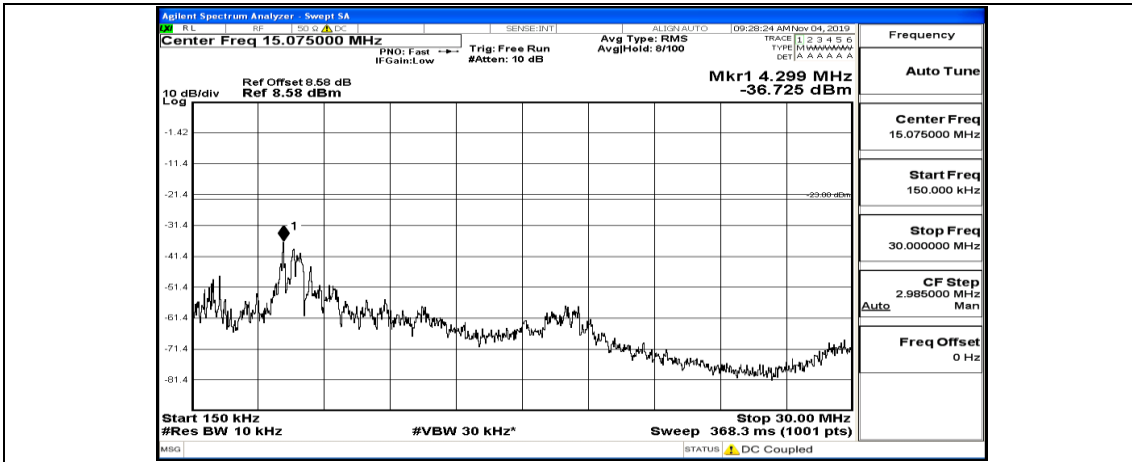

Channel Bandwidth: 10 MHz_HCH_QPSK_1RB#24