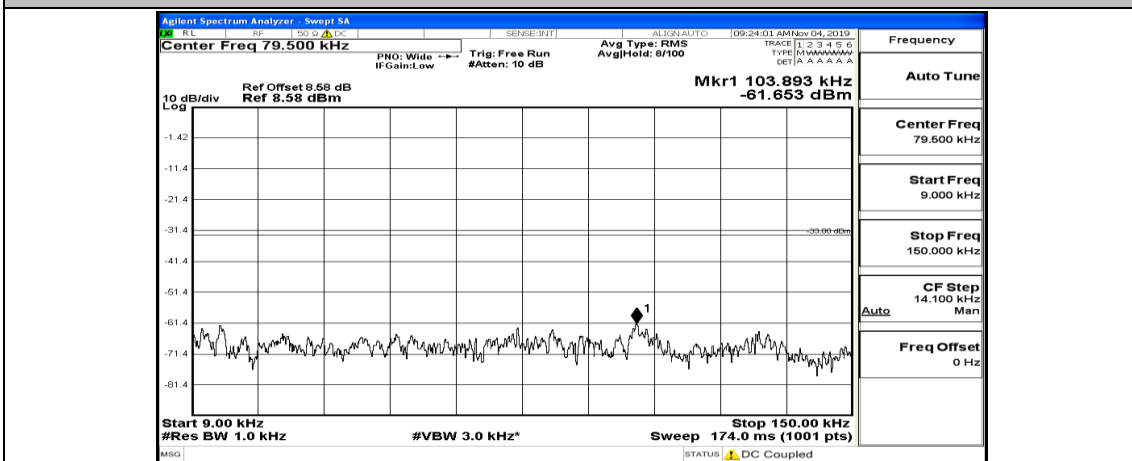

(Channel Bandwidth: 5 MHz)_LCH_16QAM_1RB#24

(Channel Bandwidth: 5 MHz)_MCH_16QAM_1RB#0

(Channel Bandwidth: 5 MHz)_MCH_16QAM_1RB#12

(Channel Bandwidth: 5 MHz)_MCH_16QAM_1RB#24

(Channel Bandwidth: 5 MHz)_MCH_16QAM_12RB#0

Channel Bandwidth: 10 MHz_MCH_QPSK_1RB#0

Frequency
Auto Tune
Center Freq 79.500 kHz
Start Freq 9.000 kHz
Stop Freq 150.000 kHz
CF Step 14.100 kHz Man
Freq Offset 0 Hz

Frequency
Auto Tune
Center Freq 15.075000 MHz
Start Freq 150.000 kHz
Stop Freq 30.000000 MHz
CF Step 2.985000 MHz Man
Freq Offset 0 Hz