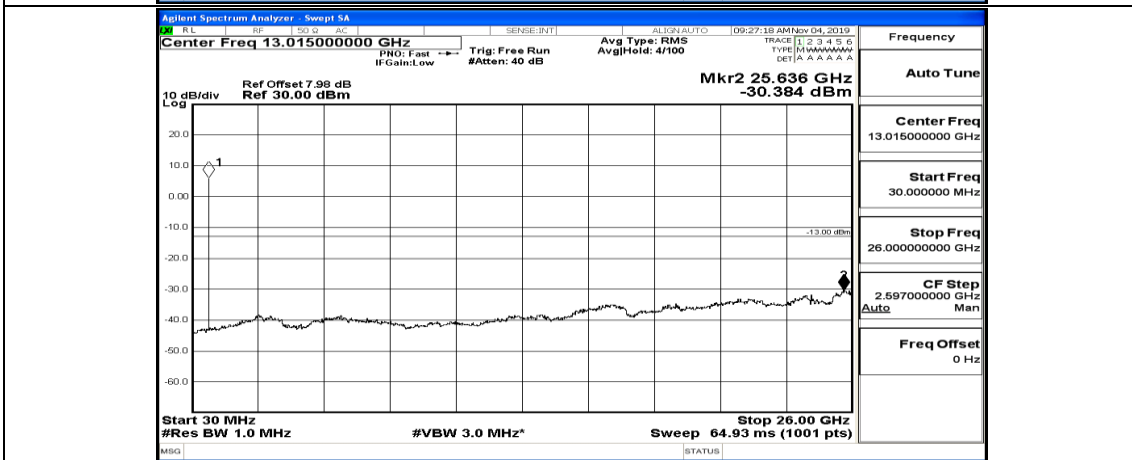

Channel Bandwidth: 10 MHz_MCH_QPSK_1RB#0

Frequency
Auto Tune
Center Freq 79.500 kHz
Start Freq 9.000 kHz
Stop Freq 150.000 kHz
CF Step 14.100 kHz Man
Freq Offset 0 Hz

Frequency
Auto Tune
Center Freq 15.075000 MHz
Start Freq 150.000 kHz
Stop Freq 30.000000 MHz
CF Step 2.985000 MHz Man
Freq Offset 0 Hz

Frequency
Auto Tune
Center Freq 13.015000000 GHz
Start Freq 30.000000 MHz
Stop Freq 26.000000000 GHz
CF Step 2.597000000 GHz Man
Freq Offset 0 Hz

Channel Bandwidth: 10 MHz_MCH_QPSK_1RB#24

Channel Bandwidth: 10 MHz_MCH_QPSK_1RB#49