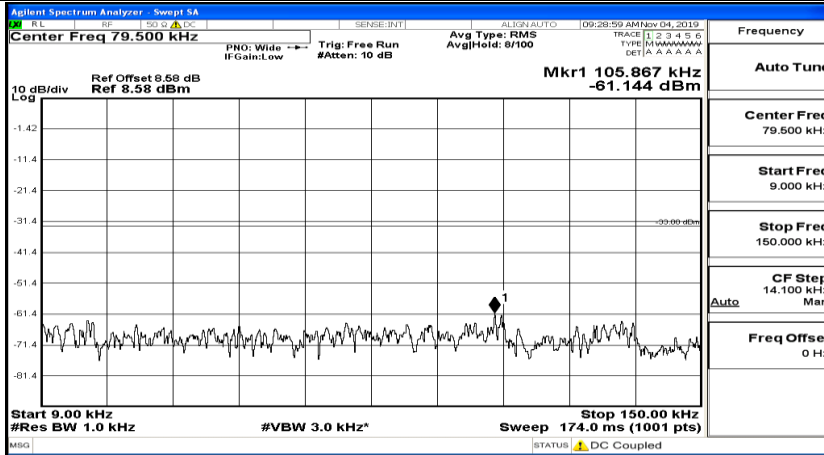

Channel Bandwidth: 10 MHz_HCH_16QAM_1RB#0

Channel Bandwidth: 10 MHz_HCH_16QAM_1RB#24