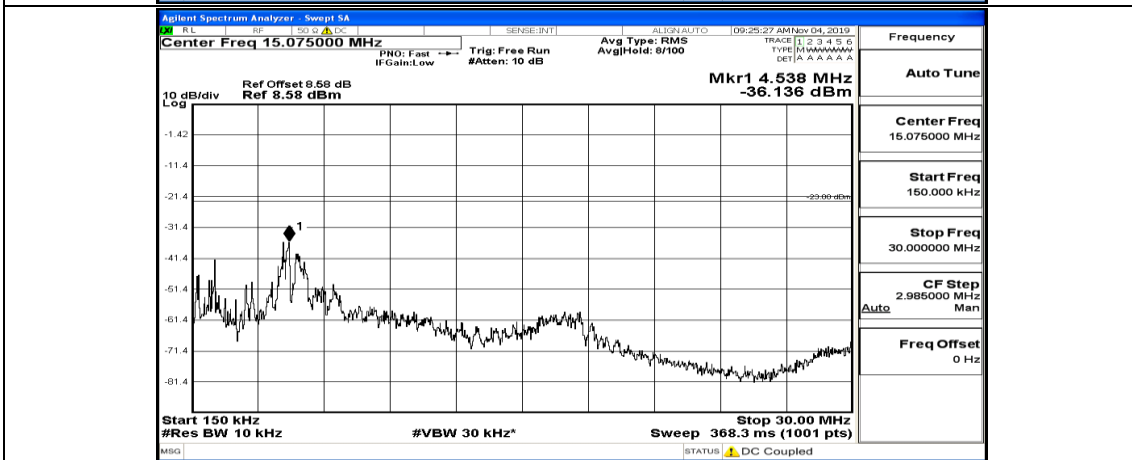

(Channel Bandwidth: 5 MHz)_HCH_16QAM_1RB#0

(Channel Bandwidth: 5 MHz)_HCH_16QAM_1RB#12

(Channel Bandwidth: 5 MHz)_HCH_16QAM_1RB#24

Channel Bandwidth: 10 MHz

Channel Bandwidth: 10 MHz_LCH_QPSK_1RB#49

Channel Bandwidth: 10 MHz_LCH_QPSK_25RB#0

Channel Bandwidth: 10 MHz_MCH_QPSK_1RB#0

Frequency
Auto Tune
Center Freq 79.500 kHz
Start Freq 9.000 kHz
Stop Freq 150.000 kHz
CF Step 14.100 kHz Man
Freq Offset 0 Hz

Frequency
Auto Tune
Center Freq 15.075000 MHz
Start Freq 150.000 kHz
Stop Freq 30.000000 MHz
CF Step 2.985000 MHz Man
Freq Offset 0 Hz