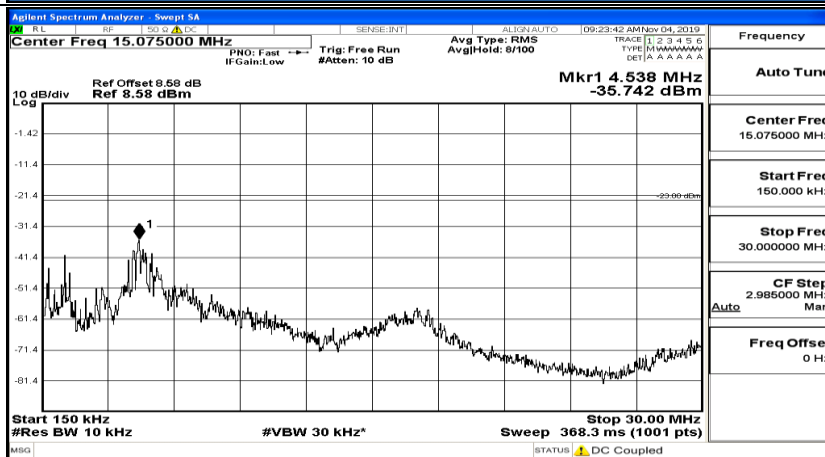

(Channel Bandwidth: 5 MHz)_HCH_QPSK_1RB#0

(Channel Bandwidth: 5 MHz)_HCH_QPSK_1RB#12

(Channel Bandwidth: 5 MHz)_HCH_QPSK_1RB#24

(Channel Bandwidth: 5 MHz)_LCH_16QAM_1RB#0

(Channel Bandwidth: 5 MHz)_LCH_16QAM_1RB#12

(Channel Bandwidth: 5 MHz)_LCH_16QAM_1RB#24

(Channel Bandwidth: 5 MHz)_MCH_16QAM_1RB#0

(Channel Bandwidth: 5 MHz)_MCH_16QAM_1RB#12

(Channel Bandwidth: 5 MHz)_MCH_16QAM_1RB#24

(Channel Bandwidth: 5 MHz)_MCH_16QAM_12RB#0

Channel Bandwidth: 10 MHz_MCH_QPSK_1RB#0

Frequency
Auto Tune
Center Freq 79.500 kHz
Start Freq 9.000 kHz
Stop Freq 150.000 kHz
CF Step 14.100 kHz Man
Freq Offset 0 Hz

Frequency
Auto Tune
Center Freq 15.075000 MHz
Start Freq 150.000 kHz
Stop Freq 30.000000 MHz
CF Step 2.985000 MHz Man
Freq Offset 0 Hz