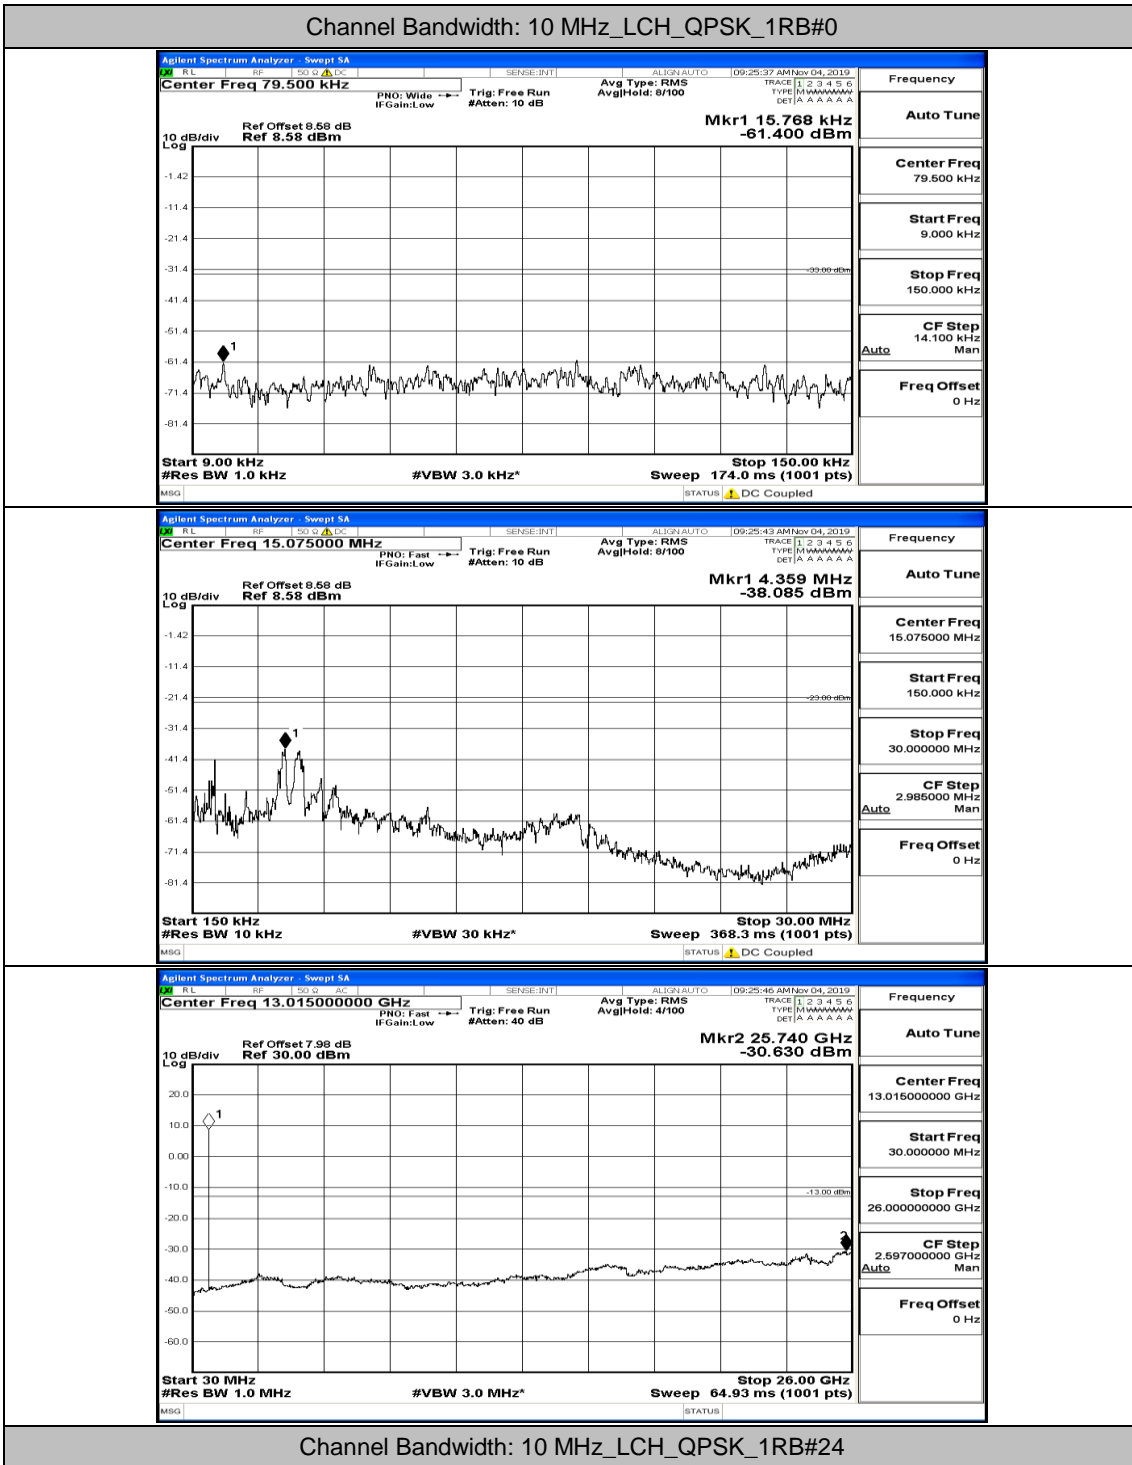

(Channel Bandwidth: 5 MHz)_HCH_16QAM_1RB#0

(Channel Bandwidth: 5 MHz)_HCH_16QAM_1RB#12

(Channel Bandwidth: 5 MHz)_HCH_16QAM_1RB#24

Channel Bandwidth: 10 MHz

Channel Bandwidth: 10 MHz_LCH_QPSK_1RB#49

Channel Bandwidth: 10 MHz_LCH_QPSK_25RB#0

Channel Bandwidth: 10 MHz_MCH_QPSK_1RB#0

Frequency
Auto Tune
Center Freq 79.500 kHz
Start Freq 9.000 kHz
Stop Freq 150.000 kHz
CF Step 14.100 kHz Man
Freq Offset 0 Hz

Frequency
Auto Tune
Center Freq 15.075000 MHz
Start Freq 150.000 kHz
Stop Freq 30.000000 MHz
CF Step 2.985000 MHz Man
Freq Offset 0 Hz