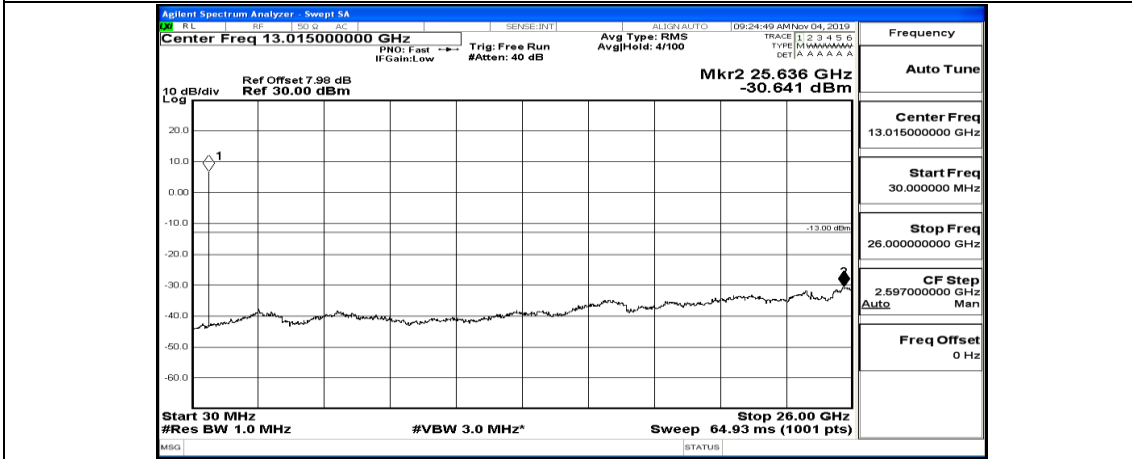

(Channel Bandwidth: 5 MHz)_HCH_QPSK_1RB#0

(Channel Bandwidth: 5 MHz)_HCH_QPSK_1RB#12

(Channel Bandwidth: 5 MHz)_HCH_QPSK_1RB#24

(Channel Bandwidth: 5 MHz)_LCH_16QAM_1RB#0

(Channel Bandwidth: 5 MHz)_LCH_16QAM_1RB#12

(Channel Bandwidth: 5 MHz)_LCH_16QAM_1RB#24

(Channel Bandwidth: 5 MHz)_MCH_16QAM_1RB#0

(Channel Bandwidth: 5 MHz)_MCH_16QAM_1RB#12

(Channel Bandwidth: 5 MHz)_MCH_16QAM_1RB#24

(Channel Bandwidth: 5 MHz)_MCH_16QAM_12RB#0

Channel Bandwidth: 10 MHz_MCH_QPSK_1RB#0

Frequency
Auto Tune
Center Freq 79.500 kHz
Start Freq 9.000 kHz
Stop Freq 150.000 kHz
CF Step 14.100 kHz Man
Freq Offset 0 Hz

Frequency
Auto Tune
Center Freq 15.075000 MHz
Start Freq 150.000 kHz
Stop Freq 30.000000 MHz
CF Step 2.985000 MHz Man
Freq Offset 0 Hz