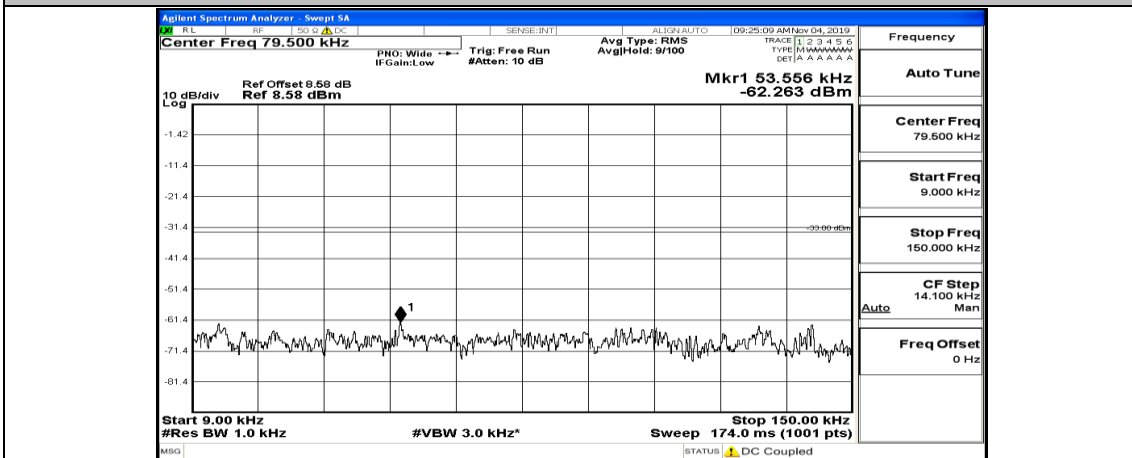

(Channel Bandwidth: 5 MHz)_LCH_16QAM_1RB#24

(Channel Bandwidth: 5 MHz)_MCH_16QAM_1RB#0

(Channel Bandwidth: 5 MHz)_MCH_16QAM_1RB#12

(Channel Bandwidth: 5 MHz)_MCH_16QAM_1RB#24

(Channel Bandwidth: 5 MHz)_MCH_16QAM_12RB#0

(Channel Bandwidth: 5 MHz)_HCH_16QAM_1RB#0

(Channel Bandwidth: 5 MHz)_HCH_16QAM_1RB#12

(Channel Bandwidth: 5 MHz)_HCH_16QAM_1RB#24

Channel Bandwidth: 10 MHz

Channel Bandwidth: 10 MHz_LCH_QPSK_1RB#49

Channel Bandwidth: 10 MHz_LCH_QPSK_25RB#0

Channel Bandwidth: 10 MHz_MCH_QPSK_1RB#0

Frequency
Auto Tune
Center Freq 79.500 kHz
Start Freq 9.000 kHz
Stop Freq 150.000 kHz
CF Step 14.100 kHz Man
Freq Offset 0 Hz

Frequency
Auto Tune
Center Freq 15.075000 MHz
Start Freq 150.000 kHz
Stop Freq 30.000000 MHz
CF Step 2.985000 MHz Man
Freq Offset 0 Hz