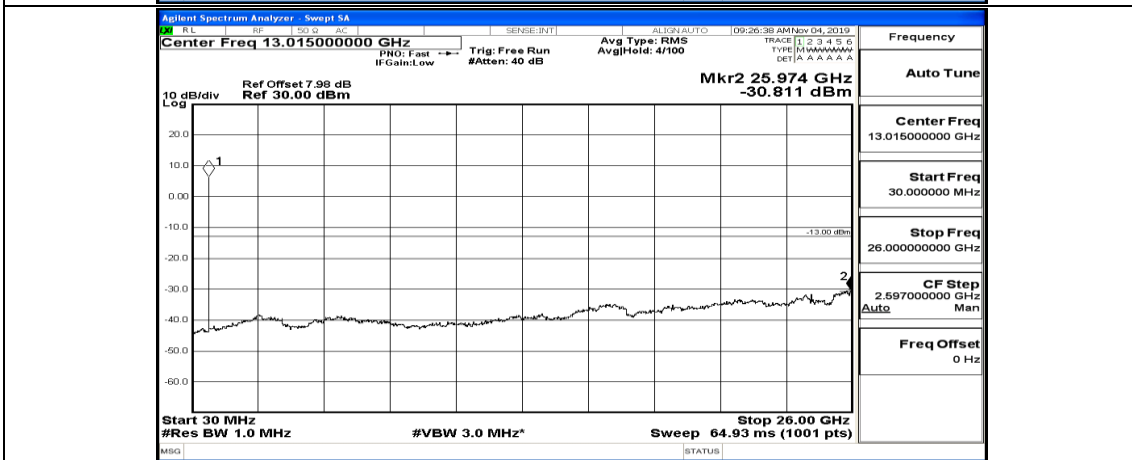

Channel Bandwidth: 10 MHz_LCH_16QAM_1RB#49