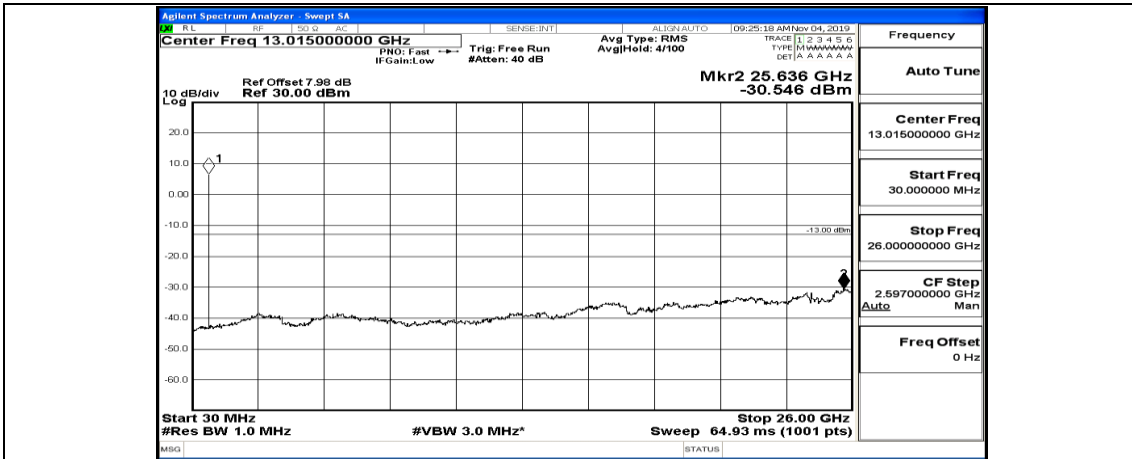

(Channel Bandwidth: 5 MHz)_HCH_QPSK_1RB#0

(Channel Bandwidth: 5 MHz)_HCH_QPSK_1RB#12

(Channel Bandwidth: 5 MHz)_HCH_QPSK_1RB#24

(Channel Bandwidth: 5 MHz)_LCH_16QAM_1RB#0

(Channel Bandwidth: 5 MHz)_LCH_16QAM_1RB#12

(Channel Bandwidth: 5 MHz)_LCH_16QAM_1RB#24

(Channel Bandwidth: 5 MHz)_MCH_16QAM_1RB#0

(Channel Bandwidth: 5 MHz)_MCH_16QAM_1RB#12

(Channel Bandwidth: 5 MHz)_MCH_16QAM_1RB#24

(Channel Bandwidth: 5 MHz)_MCH_16QAM_12RB#0

(Channel Bandwidth: 5 MHz)_HCH_16QAM_1RB#0

(Channel Bandwidth: 5 MHz)_HCH_16QAM_1RB#12

(Channel Bandwidth: 5 MHz)_HCH_16QAM_1RB#24

Channel Bandwidth: 10 MHz

Channel Bandwidth: 10 MHz_LCH_QPSK_1RB#49

Channel Bandwidth: 10 MHz_LCH_QPSK_25RB#0

Channel Bandwidth: 10 MHz_MCH_QPSK_1RB#0

Frequency
Auto Tune
Center Freq 79.500 kHz
Start Freq 9.000 kHz
Stop Freq 150.000 kHz
CF Step 14.100 kHz Man
Freq Offset 0 Hz

Frequency
Auto Tune
Center Freq 15.075000 MHz
Start Freq 150.000 kHz
Stop Freq 30.000000 MHz
CF Step 2.985000 MHz Man
Freq Offset 0 Hz