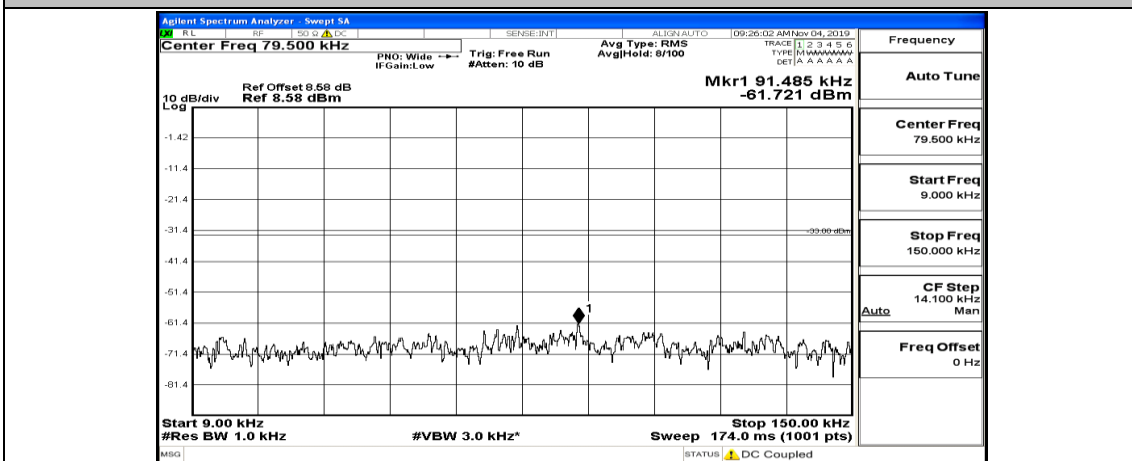

(Channel Bandwidth: 5 MHz)_HCH_16QAM_1RB#0

(Channel Bandwidth: 5 MHz)_HCH_16QAM_1RB#12

(Channel Bandwidth: 5 MHz)_HCH_16QAM_1RB#24

Channel Bandwidth: 10 MHz

Channel Bandwidth: 10 MHz_LCH_QPSK_1RB#49

Channel Bandwidth: 10 MHz_LCH_QPSK_25RB#0

Channel Bandwidth: 10 MHz_MCH_QPSK_1RB#0

Frequency
Auto Tune
Center Freq 79.500 kHz
Start Freq 9.000 kHz
Stop Freq 150.000 kHz
CF Step 14.100 kHz Man
Freq Offset 0 Hz

Frequency
Auto Tune
Center Freq 15.075000 MHz
Start Freq 150.000 kHz
Stop Freq 30.000000 MHz
CF Step 2.985000 MHz Man
Freq Offset 0 Hz

Frequency
Auto Tune
Center Freq 13.015000000 GHz
Start Freq 30.000000 MHz
Stop Freq 26.000000000 GHz
CF Step 2.597000000 GHz Man
Freq Offset 0 Hz

Channel Bandwidth: 10 MHz_MCH_QPSK_1RB#24

Channel Bandwidth: 10 MHz_MCH_QPSK_1RB#49