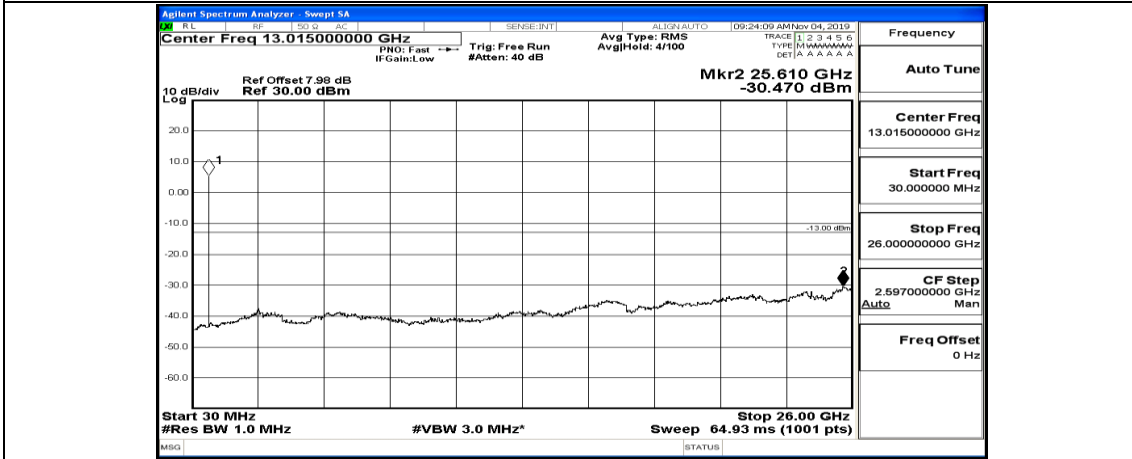

(Channel Bandwidth: 5 MHz)_HCH_QPSK_1RB#0

(Channel Bandwidth: 5 MHz)_HCH_QPSK_1RB#12

(Channel Bandwidth: 5 MHz)_HCH_QPSK_1RB#24

(Channel Bandwidth: 5 MHz)_LCH_16QAM_1RB#0

(Channel Bandwidth: 5 MHz)_LCH_16QAM_1RB#12

(Channel Bandwidth: 5 MHz)_LCH_16QAM_1RB#24

(Channel Bandwidth: 5 MHz)_MCH_16QAM_1RB#0

(Channel Bandwidth: 5 MHz)_MCH_16QAM_1RB#12

(Channel Bandwidth: 5 MHz)_MCH_16QAM_1RB#24

(Channel Bandwidth: 5 MHz)_MCH_16QAM_12RB#0

(Channel Bandwidth: 5 MHz)_HCH_16QAM_1RB#0

(Channel Bandwidth: 5 MHz)_HCH_16QAM_1RB#12

(Channel Bandwidth: 5 MHz)_HCH_16QAM_1RB#24

Channel Bandwidth: 10 MHz

Channel Bandwidth: 10 MHz_LCH_QPSK_1RB#49

Channel Bandwidth: 10 MHz_LCH_QPSK_25RB#0

Channel Bandwidth: 10 MHz_MCH_QPSK_1RB#0

Frequency
Auto Tune
Center Freq 79.500 kHz
Start Freq 9.000 kHz
Stop Freq 150.000 kHz
CF Step 14.100 kHz Man
Freq Offset 0 Hz

Frequency
Auto Tune
Center Freq 15.075000 MHz
Start Freq 150.000 kHz
Stop Freq 30.000000 MHz
CF Step 2.985000 MHz Man
Freq Offset 0 Hz