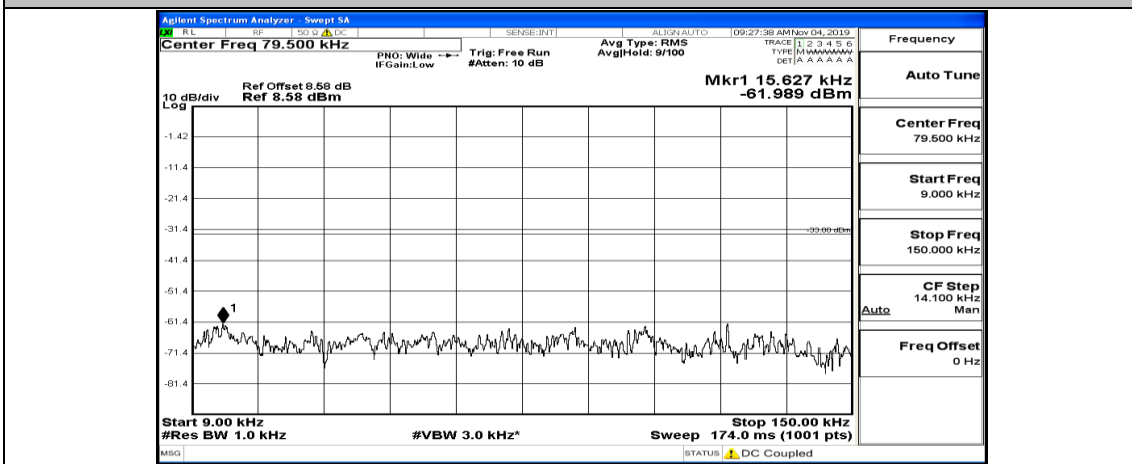

Channel Bandwidth: 10 MHz_MCH_16QAM_1RB#0