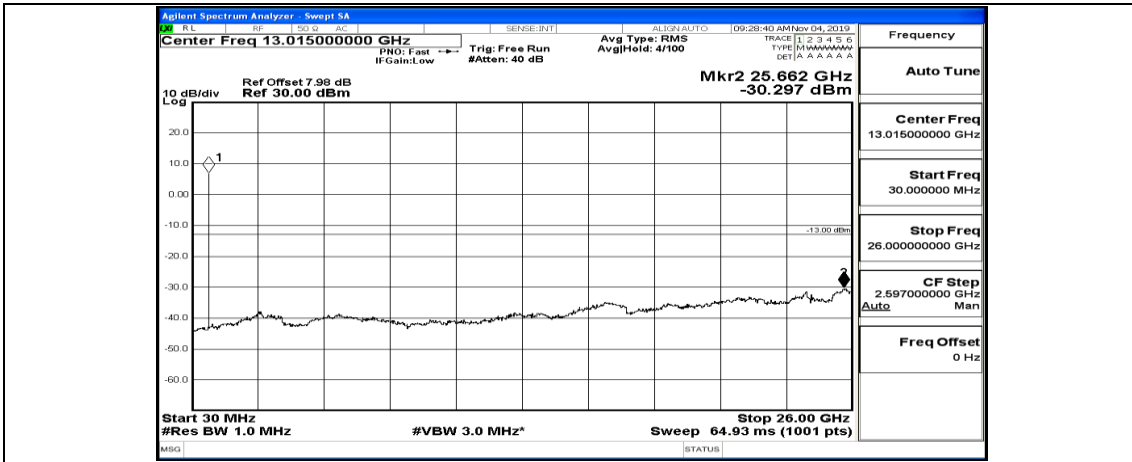

Channel Bandwidth: 10 MHz_HCH_QPSK_1RB#49