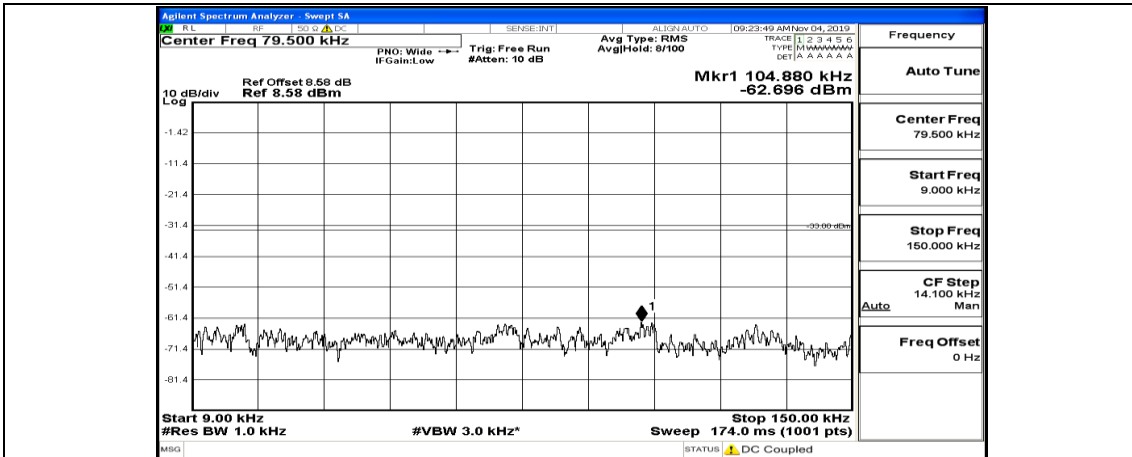

(Channel Bandwidth: 5 MHz)_HCH_QPSK_1RB#0

(Channel Bandwidth: 5 MHz)_HCH_QPSK_1RB#12

(Channel Bandwidth: 5 MHz)_HCH_QPSK_1RB#24

(Channel Bandwidth: 5 MHz)_LCH_16QAM_1RB#0

(Channel Bandwidth: 5 MHz)_LCH_16QAM_1RB#12

(Channel Bandwidth: 5 MHz)_LCH_16QAM_1RB#24

(Channel Bandwidth: 5 MHz)_MCH_16QAM_1RB#0

(Channel Bandwidth: 5 MHz)_MCH_16QAM_1RB#12

(Channel Bandwidth: 5 MHz)_MCH_16QAM_1RB#24

(Channel Bandwidth: 5 MHz)_MCH_16QAM_12RB#0

Channel Bandwidth: 10 MHz_MCH_QPSK_1RB#0

Frequency
Auto Tune
Center Freq 79.500 kHz
Start Freq 9.000 kHz
Stop Freq 150.000 kHz
CF Step 14.100 kHz Man
Freq Offset 0 Hz

Frequency
Auto Tune
Center Freq 15.075000 MHz
Start Freq 150.000 kHz
Stop Freq 30.000000 MHz
CF Step 2.985000 MHz Man
Freq Offset 0 Hz