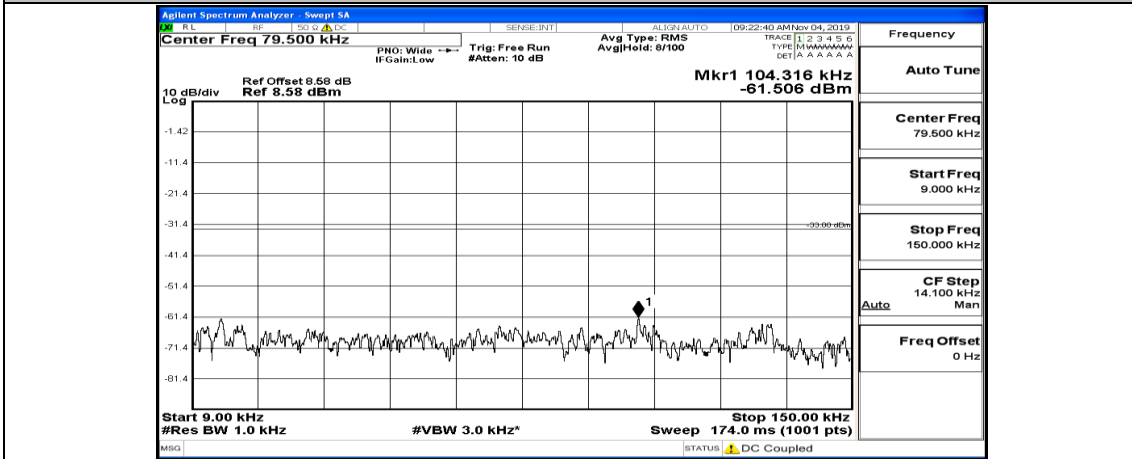

(Channel Bandwidth: 5 MHz)_HCH_QPSK_1RB#0

(Channel Bandwidth: 5 MHz)_HCH_QPSK_1RB#12

(Channel Bandwidth: 5 MHz)_HCH_QPSK_1RB#24

(Channel Bandwidth: 5 MHz)_LCH_16QAM_1RB#0

(Channel Bandwidth: 5 MHz)_LCH_16QAM_1RB#12

(Channel Bandwidth: 5 MHz)_LCH_16QAM_1RB#24

(Channel Bandwidth: 5 MHz)_MCH_16QAM_1RB#0

(Channel Bandwidth: 5 MHz)_MCH_16QAM_1RB#12

(Channel Bandwidth: 5 MHz)_MCH_16QAM_1RB#24

(Channel Bandwidth: 5 MHz)_MCH_16QAM_12RB#0

Channel Bandwidth: 10 MHz_MCH_QPSK_1RB#0

Frequency
Auto Tune
Center Freq 79.500 kHz
Start Freq 9.000 kHz
Stop Freq 150.000 kHz
CF Step 14.100 kHz Man
Freq Offset 0 Hz

Frequency
Auto Tune
Center Freq 15.075000 MHz
Start Freq 150.000 kHz
Stop Freq 30.000000 MHz
CF Step 2.985000 MHz Man
Freq Offset 0 Hz