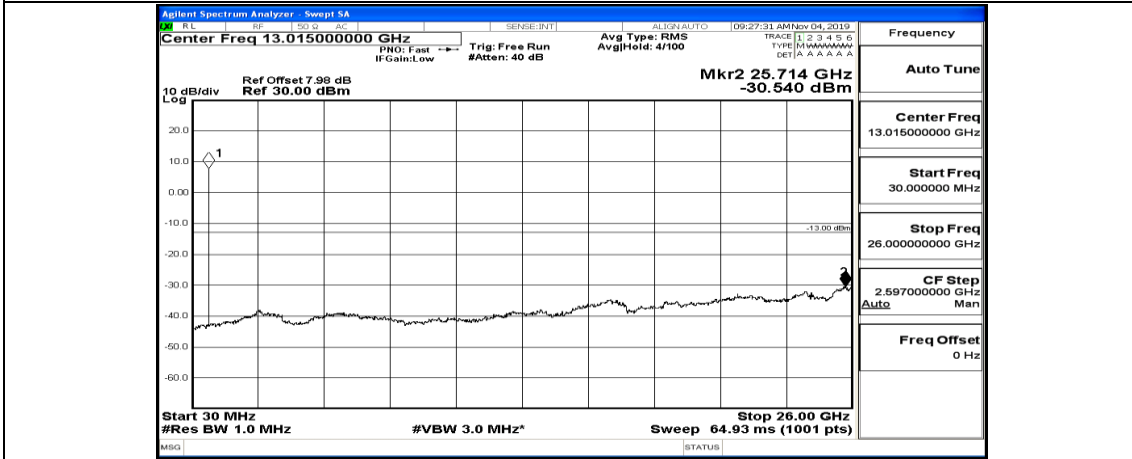

Channel Bandwidth: 10 MHz_MCH_QPSK_1RB#0

Frequency
Auto Tune
Center Freq 79.500 kHz
Start Freq 9.000 kHz
Stop Freq 150.000 kHz
CF Step 14.100 kHz Man
Freq Offset 0 Hz

Frequency
Auto Tune
Center Freq 15.075000 MHz
Start Freq 150.000 kHz
Stop Freq 30.000000 MHz
CF Step 2.985000 MHz Man
Freq Offset 0 Hz

Frequency
Auto Tune
Center Freq 13.015000000 GHz
Start Freq 30.000000 MHz
Stop Freq 26.000000000 GHz
CF Step 2.597000000 GHz Man
Freq Offset 0 Hz

Channel Bandwidth: 10 MHz_MCH_QPSK_1RB#24

Channel Bandwidth: 10 MHz_MCH_QPSK_1RB#49