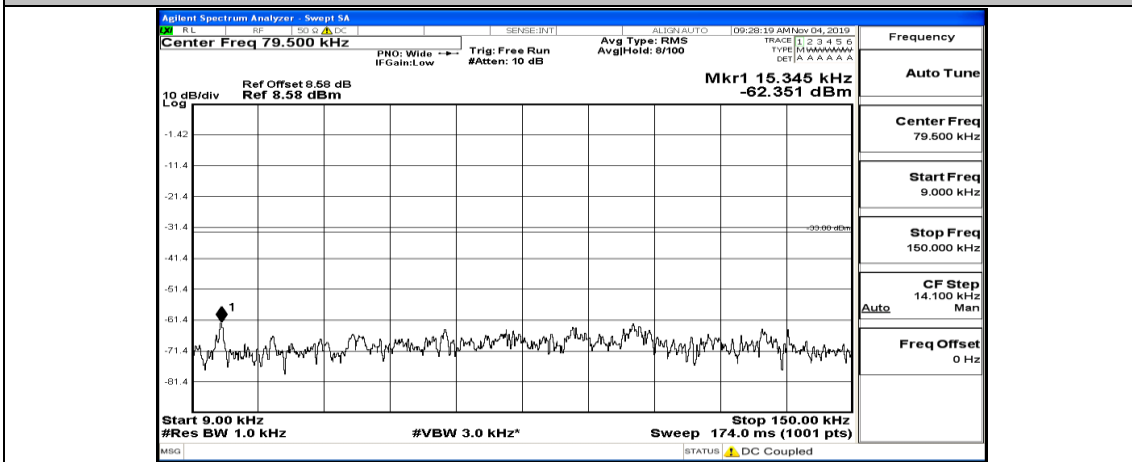

Channel Bandwidth: 10 MHz_HCH_QPSK_1RB#0