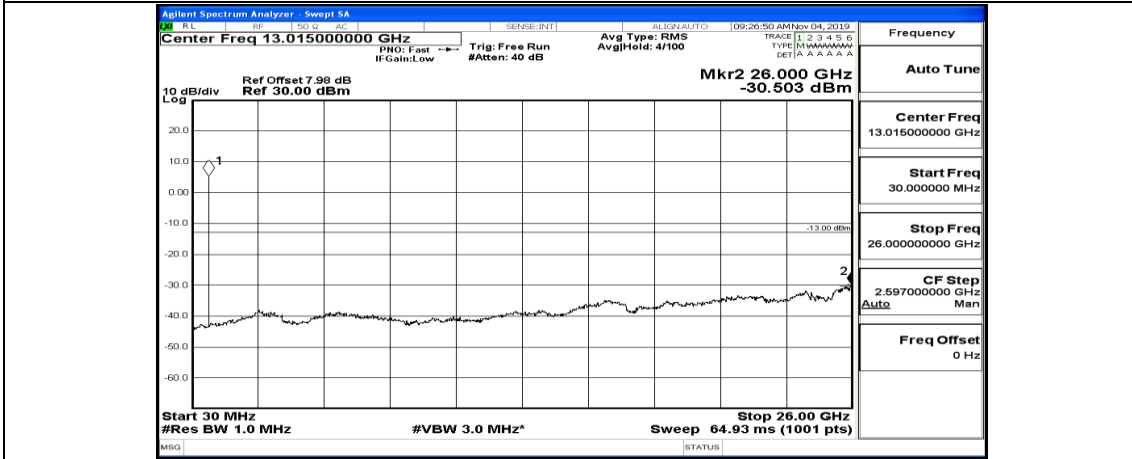

Channel Bandwidth: 10 MHz_MCH_16QAM_1RB#0