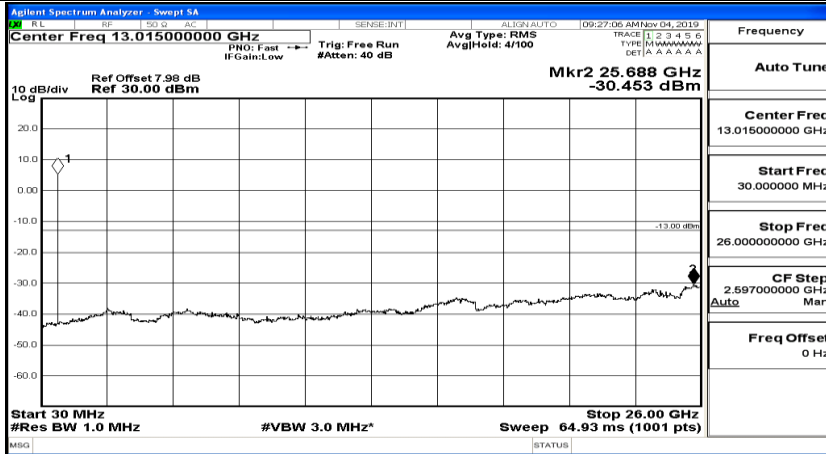

(Channel Bandwidth: 5 MHz)_HCH_16QAM_1RB#0

(Channel Bandwidth: 5 MHz)_HCH_16QAM_1RB#12

(Channel Bandwidth: 5 MHz)_HCH_16QAM_1RB#24

Channel Bandwidth: 10 MHz

Channel Bandwidth: 10 MHz_LCH_QPSK_1RB#49

Channel Bandwidth: 10 MHz_LCH_QPSK_25RB#0

Channel Bandwidth: 10 MHz_MCH_QPSK_1RB#0

Frequency
Auto Tune
Center Freq 79.500 kHz
Start Freq 9.000 kHz
Stop Freq 150.000 kHz
CF Step 14.100 kHz Man
Freq Offset 0 Hz

Frequency
Auto Tune
Center Freq 15.075000 MHz
Start Freq 150.000 kHz
Stop Freq 30.000000 MHz
CF Step 2.985000 MHz Man
Freq Offset 0 Hz