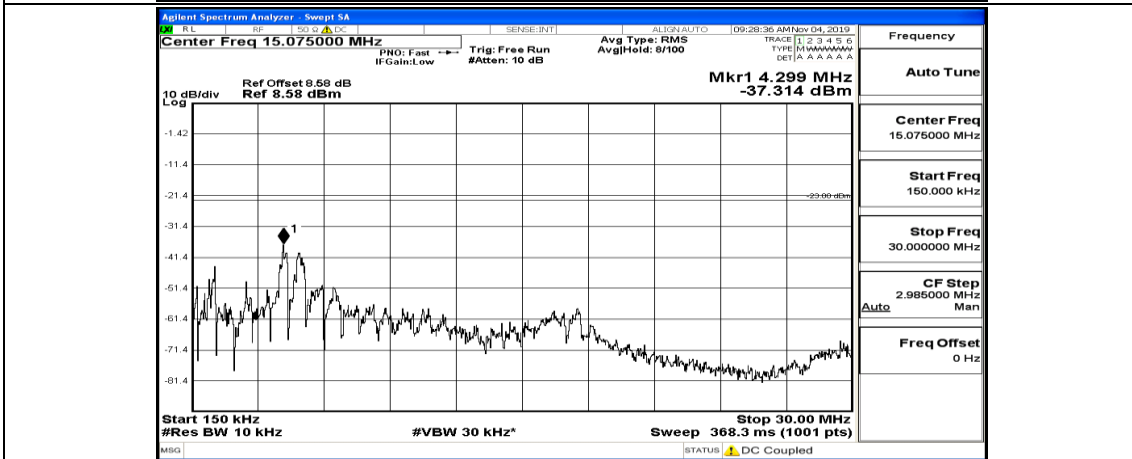

Channel Bandwidth: 10 MHz_HCH_QPSK_1RB#24