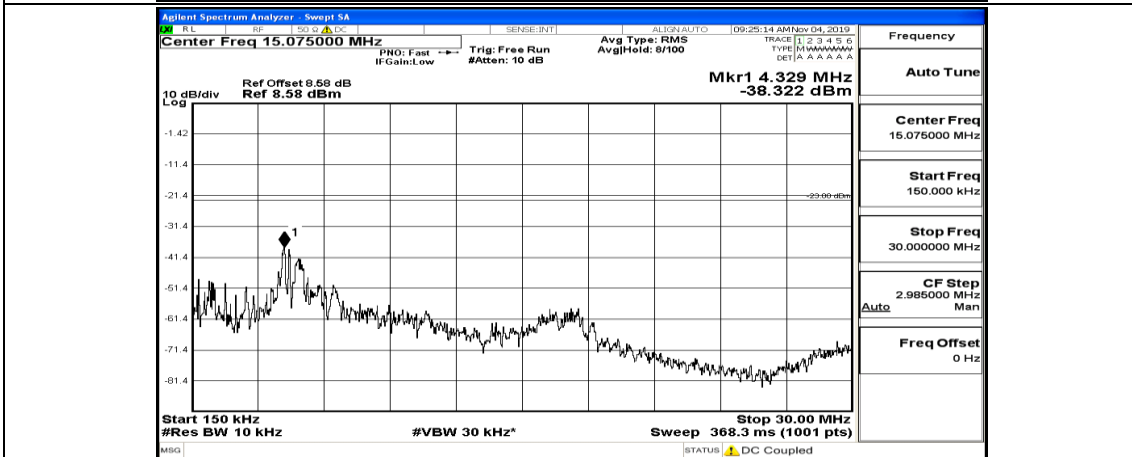

(Channel Bandwidth: 5 MHz)_HCH_16QAM_1RB#12