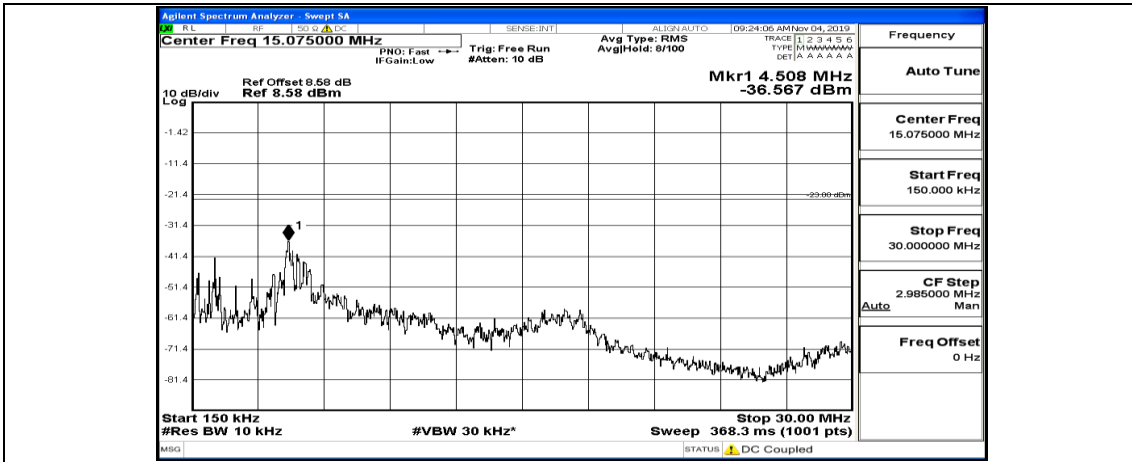

(Channel Bandwidth: 5 MHz)_LCH_16QAM_1RB#24

(Channel Bandwidth: 5 MHz)_MCH_16QAM_1RB#0

(Channel Bandwidth: 5 MHz)_MCH_16QAM_1RB#12

(Channel Bandwidth: 5 MHz)_MCH_16QAM_1RB#24

(Channel Bandwidth: 5 MHz)_MCH_16QAM_12RB#0

Channel Bandwidth: 10 MHz_MCH_QPSK_1RB#0

Frequency
Auto Tune
Center Freq 79.500 kHz
Start Freq 9.000 kHz
Stop Freq 150.000 kHz
CF Step 14.100 kHz Man
Freq Offset 0 Hz

Frequency
Auto Tune
Center Freq 15.075000 MHz
Start Freq 150.000 kHz
Stop Freq 30.000000 MHz
CF Step 2.985000 MHz Man
Freq Offset 0 Hz