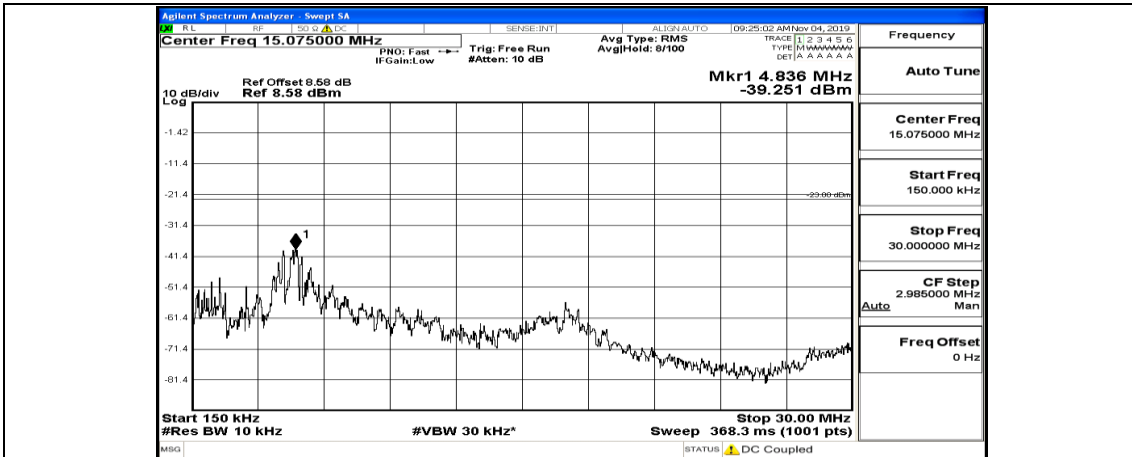

(Channel Bandwidth: 5 MHz)_HCH_16QAM_1RB#12