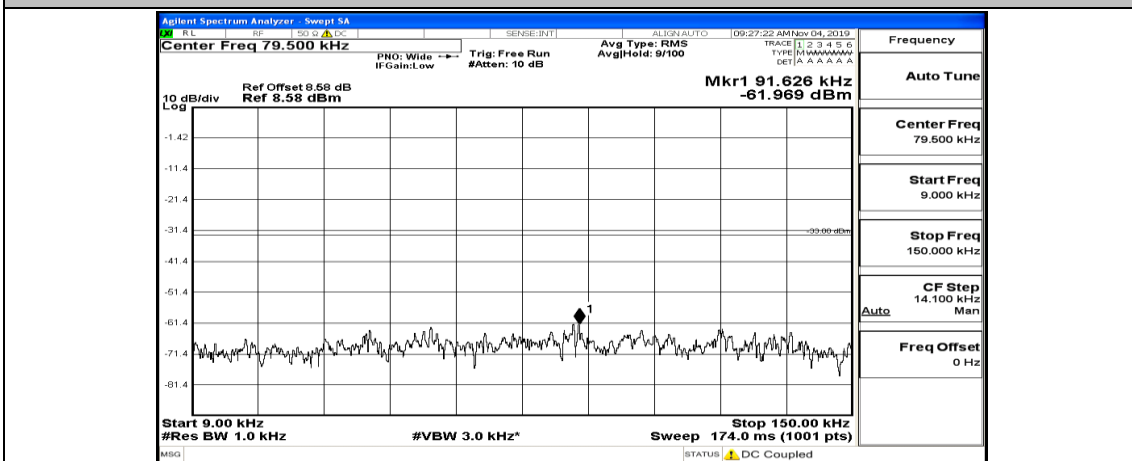

Channel Bandwidth: 10 MHz_MCH_QPSK_1RB#0

Frequency
Auto Tune
Center Freq 79.500 kHz
Start Freq 9.000 kHz
Stop Freq 150.000 kHz
CF Step 14.100 kHz Man
Freq Offset 0 Hz

Frequency
Auto Tune
Center Freq 15.075000 MHz
Start Freq 150.000 kHz
Stop Freq 30.000000 MHz
CF Step 2.985000 MHz Man
Freq Offset 0 Hz

Frequency
Auto Tune
Center Freq 13.015000000 GHz
Start Freq 30.000000 MHz
Stop Freq 26.000000000 GHz
CF Step 2.597000000 GHz Man
Freq Offset 0 Hz

Channel Bandwidth: 10 MHz_MCH_QPSK_1RB#24

Channel Bandwidth: 10 MHz_MCH_QPSK_1RB#49