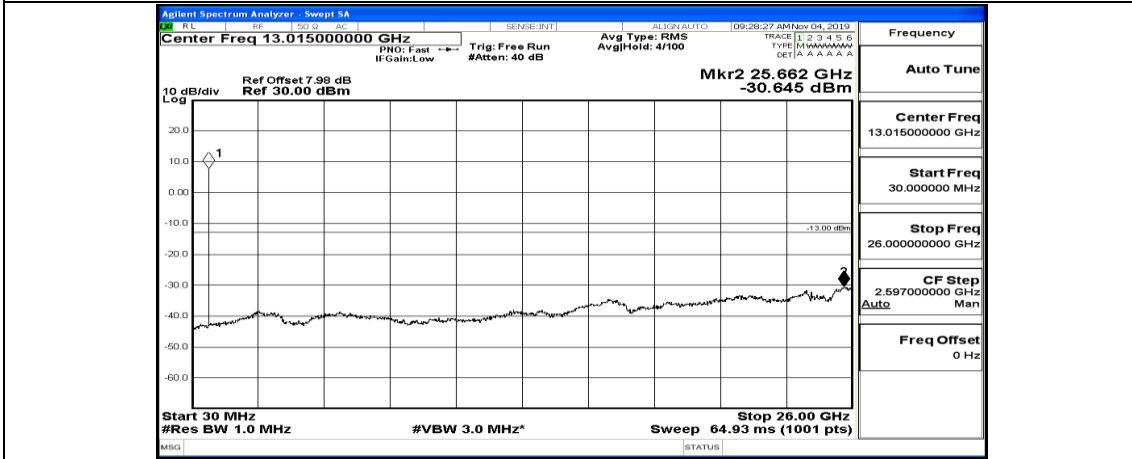

Channel Bandwidth: 10 MHz_HCH_QPSK_1RB#24