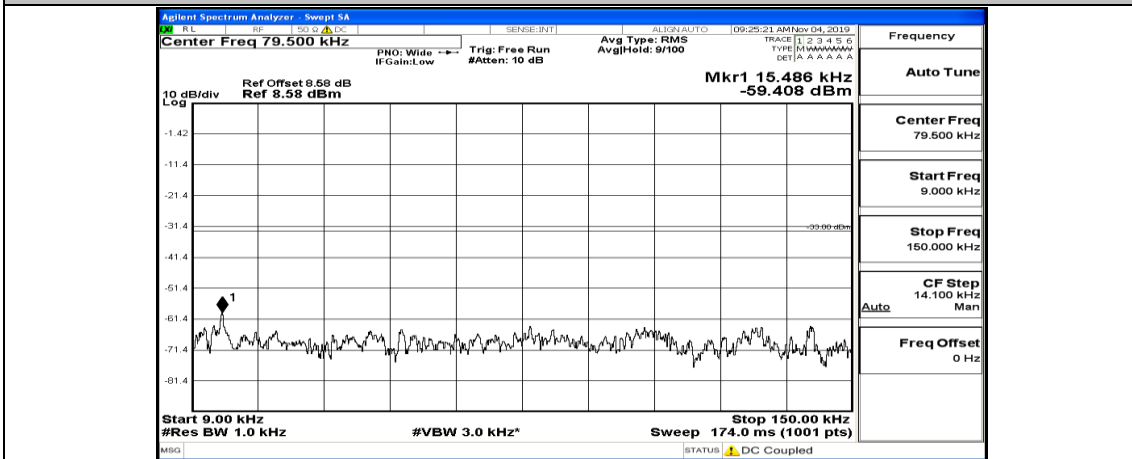

(Channel Bandwidth: 5 MHz)_HCH_16QAM_1RB#0

(Channel Bandwidth: 5 MHz)_HCH_16QAM_1RB#12

(Channel Bandwidth: 5 MHz)_HCH_16QAM_1RB#24

Channel Bandwidth: 10 MHz

Channel Bandwidth: 10 MHz_LCH_QPSK_1RB#49

Channel Bandwidth: 10 MHz_LCH_QPSK_25RB#0

Channel Bandwidth: 10 MHz_MCH_QPSK_1RB#0

Frequency
Auto Tune
Center Freq 79.500 kHz
Start Freq 9.000 kHz
Stop Freq 150.000 kHz
CF Step 14.100 kHz Man
Freq Offset 0 Hz

Frequency
Auto Tune
Center Freq 15.075000 MHz
Start Freq 150.000 kHz
Stop Freq 30.000000 MHz
CF Step 2.985000 MHz Man
Freq Offset 0 Hz

Frequency
Auto Tune
Center Freq 13.015000000 GHz
Start Freq 30.000000 MHz
Stop Freq 26.000000000 GHz
CF Step 2.597000000 GHz Man
Freq Offset 0 Hz

Channel Bandwidth: 10 MHz_MCH_QPSK_1RB#24

Channel Bandwidth: 10 MHz_MCH_QPSK_1RB#49