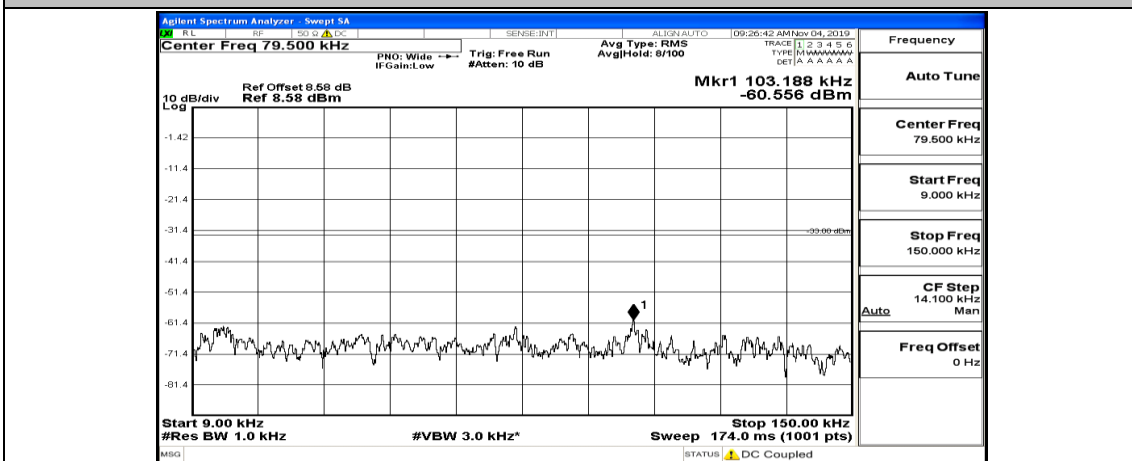

Channel Bandwidth: 10 MHz_LCH_16QAM_1RB#49