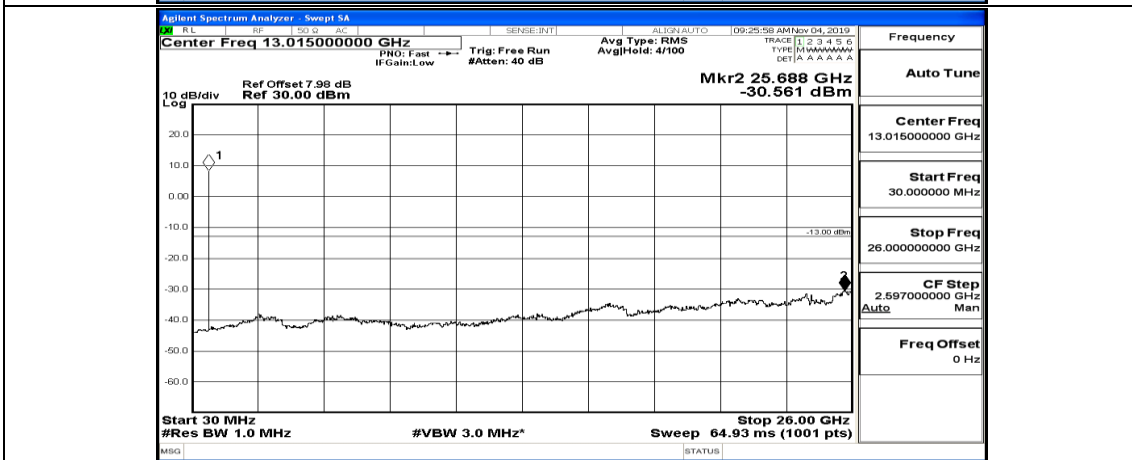

(Channel Bandwidth: 5 MHz)_HCH_16QAM_1RB#0

(Channel Bandwidth: 5 MHz)_HCH_16QAM_1RB#12

(Channel Bandwidth: 5 MHz)_HCH_16QAM_1RB#24

Channel Bandwidth: 10 MHz

Channel Bandwidth: 10 MHz_LCH_QPSK_1RB#49

Channel Bandwidth: 10 MHz_LCH_QPSK_25RB#0

Channel Bandwidth: 10 MHz_MCH_QPSK_1RB#0

Frequency
Auto Tune
Center Freq 79.500 kHz
Start Freq 9.000 kHz
Stop Freq 150.000 kHz
CF Step 14.100 kHz Man
Freq Offset 0 Hz

Frequency
Auto Tune
Center Freq 15.075000 MHz
Start Freq 150.000 kHz
Stop Freq 30.000000 MHz
CF Step 2.985000 MHz Man
Freq Offset 0 Hz