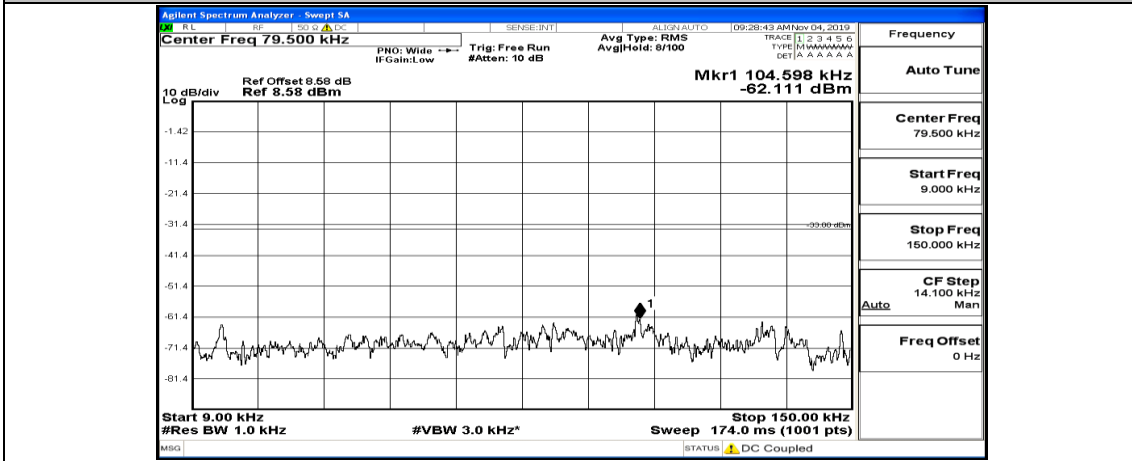

Channel Bandwidth: 10 MHz_HCH_QPSK_1RB#49