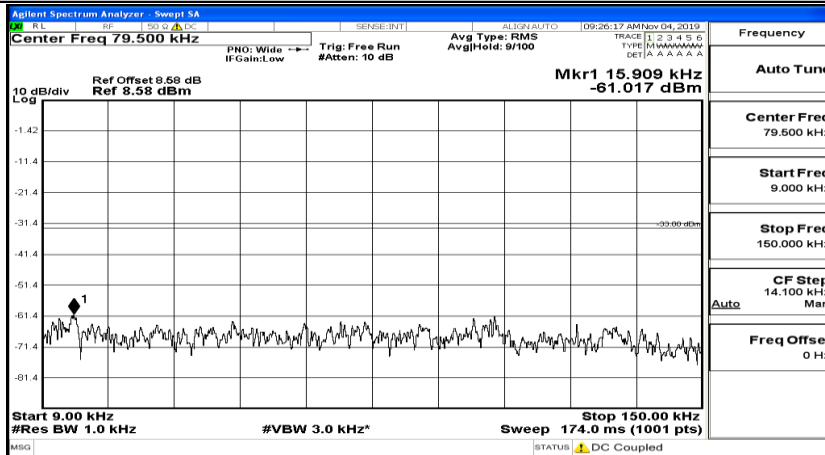

Channel Bandwidth: 10 MHz_LCH_16QAM_1RB#0

Channel Bandwidth: 10 MHz_LCH_16QAM_1RB#24