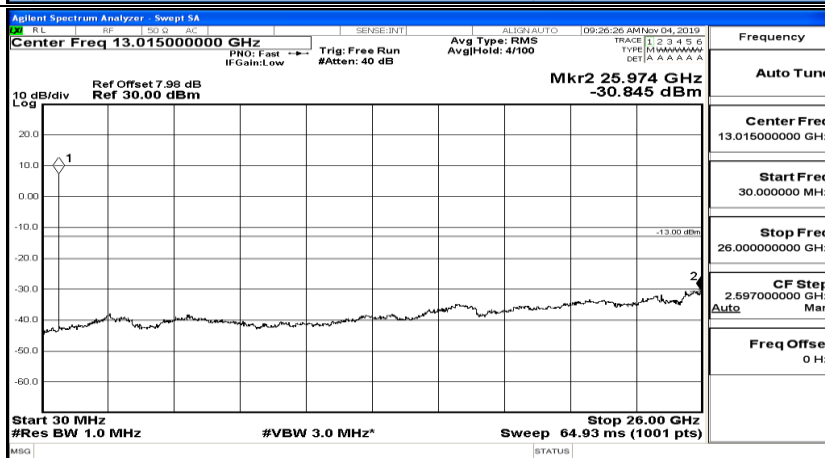

Channel Bandwidth: 10 MHz_LCH_16QAM_1RB#0

Channel Bandwidth: 10 MHz_LCH_16QAM_1RB#24