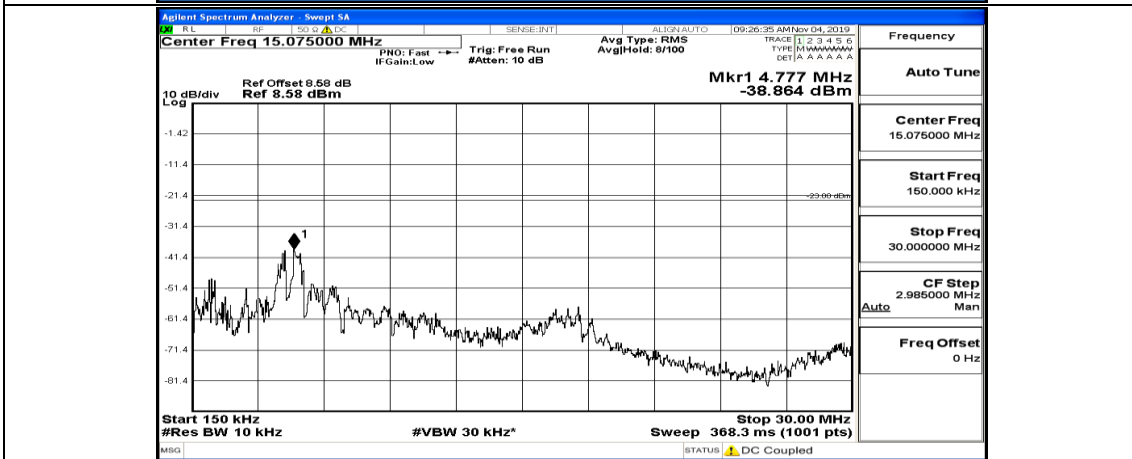

Channel Bandwidth: 10 MHz_LCH_16QAM_1RB#49