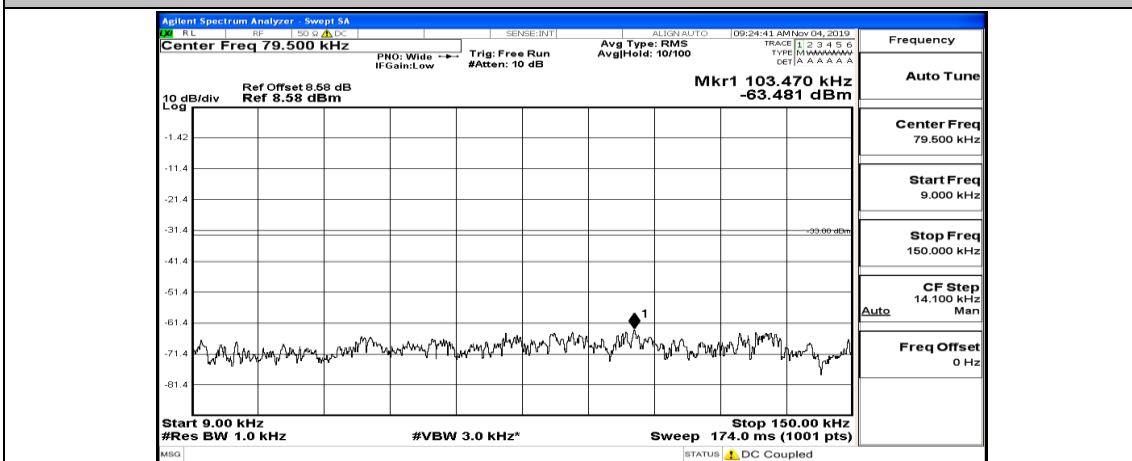

(Channel Bandwidth: 5 MHz)_HCH_QPSK_1RB#0

(Channel Bandwidth: 5 MHz)_HCH_QPSK_1RB#12

(Channel Bandwidth: 5 MHz)_HCH_QPSK_1RB#24

(Channel Bandwidth: 5 MHz)_LCH_16QAM_1RB#0

(Channel Bandwidth: 5 MHz)_LCH_16QAM_1RB#12

(Channel Bandwidth: 5 MHz)_LCH_16QAM_1RB#24

(Channel Bandwidth: 5 MHz)_MCH_16QAM_1RB#0

(Channel Bandwidth: 5 MHz)_MCH_16QAM_1RB#12

(Channel Bandwidth: 5 MHz)_MCH_16QAM_1RB#24

(Channel Bandwidth: 5 MHz)_MCH_16QAM_12RB#0

Channel Bandwidth: 10 MHz_MCH_QPSK_1RB#0

Frequency
Auto Tune
Center Freq 79.500 kHz
Start Freq 9.000 kHz
Stop Freq 150.000 kHz
CF Step 14.100 kHz Man
Freq Offset 0 Hz

Frequency
Auto Tune
Center Freq 15.075000 MHz
Start Freq 150.000 kHz
Stop Freq 30.000000 MHz
CF Step 2.985000 MHz Man
Freq Offset 0 Hz