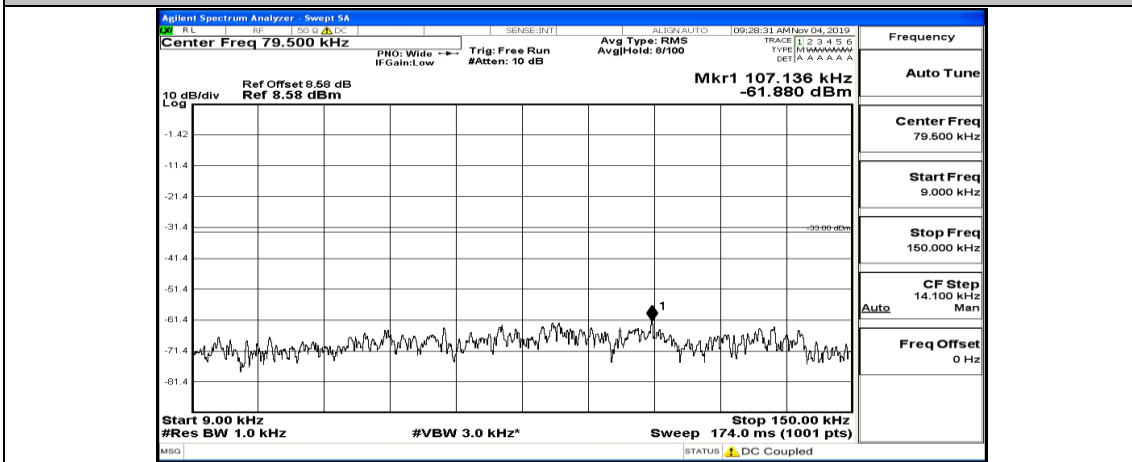

Channel Bandwidth: 10 MHz_HCH_QPSK_1RB#24