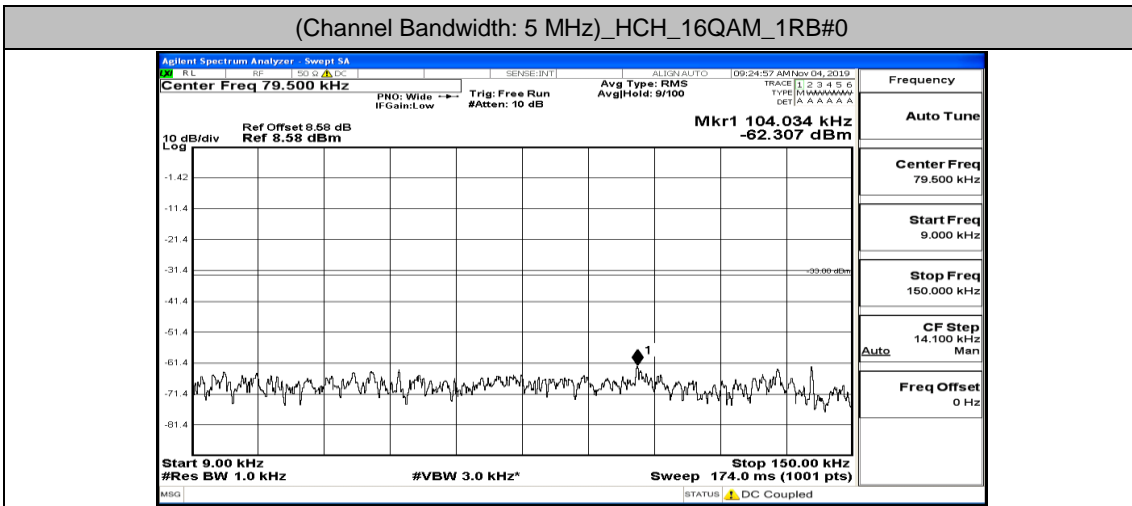

(Channel Bandwidth: 5 MHz)_LCH_16QAM_1RB#24

(Channel Bandwidth: 5 MHz)_MCH_16QAM_1RB#0

(Channel Bandwidth: 5 MHz)_MCH_16QAM_1RB#12

(Channel Bandwidth: 5 MHz)_MCH_16QAM_1RB#24

(Channel Bandwidth: 5 MHz)_MCH_16QAM_12RB#0

Channel Bandwidth: 10 MHz_MCH_QPSK_1RB#0

Frequency
Auto Tune
Center Freq 79.500 kHz
Start Freq 9.000 kHz
Stop Freq 150.000 kHz
CF Step 14.100 kHz Man
Freq Offset 0 Hz

Frequency
Auto Tune
Center Freq 15.075000 MHz
Start Freq 150.000 kHz
Stop Freq 30.000000 MHz
CF Step 2.985000 MHz Man
Freq Offset 0 Hz