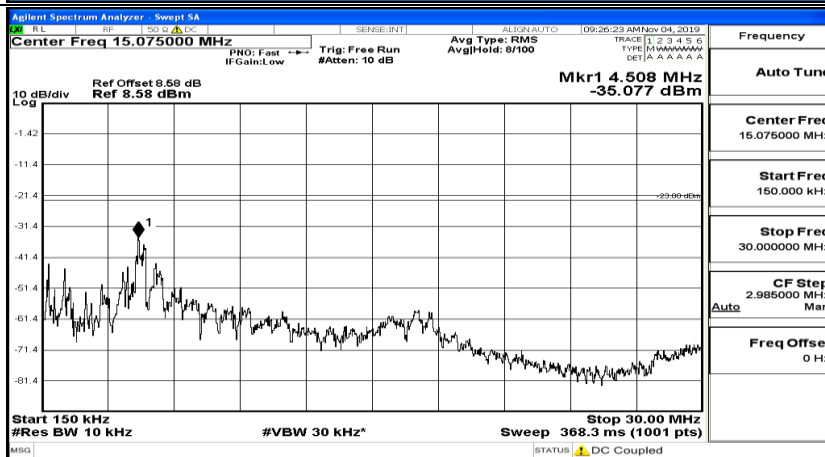

Channel Bandwidth: 10 MHz_LCH_16QAM_1RB#0

Channel Bandwidth: 10 MHz_LCH_16QAM_1RB#24