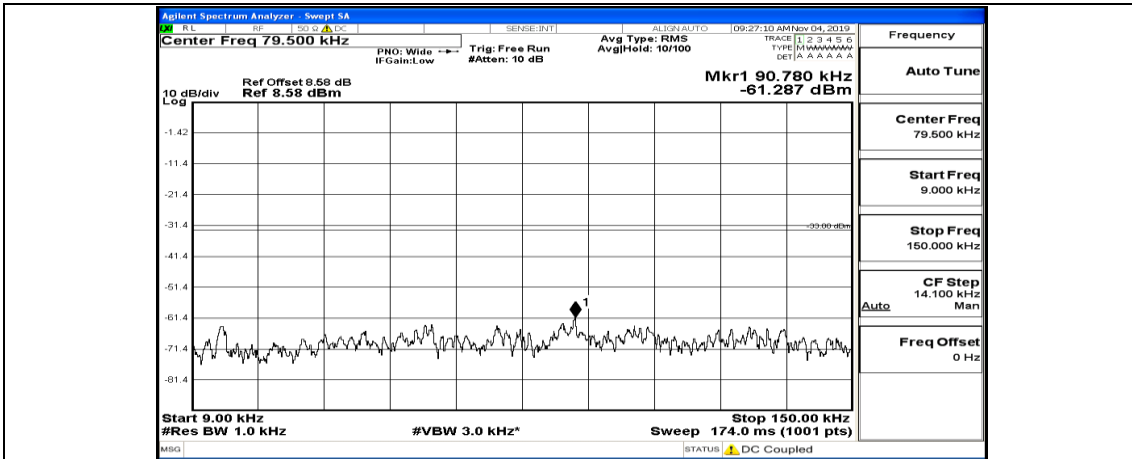

Channel Bandwidth: 10 MHz_MCH_QPSK_1RB#0

Frequency
Auto Tune
Center Freq 79.500 kHz
Start Freq 9.000 kHz
Stop Freq 150.000 kHz
CF Step 14.100 kHz Man
Freq Offset 0 Hz

Frequency
Auto Tune
Center Freq 15.075000 MHz
Start Freq 150.000 kHz
Stop Freq 30.000000 MHz
CF Step 2.985000 MHz Man
Freq Offset 0 Hz

Frequency
Auto Tune
Center Freq 13.015000000 GHz
Start Freq 30.000000 MHz
Stop Freq 26.000000000 GHz
CF Step 2.597000000 GHz Man
Freq Offset 0 Hz

Channel Bandwidth: 10 MHz_MCH_QPSK_1RB#24

Channel Bandwidth: 10 MHz_MCH_QPSK_1RB#49