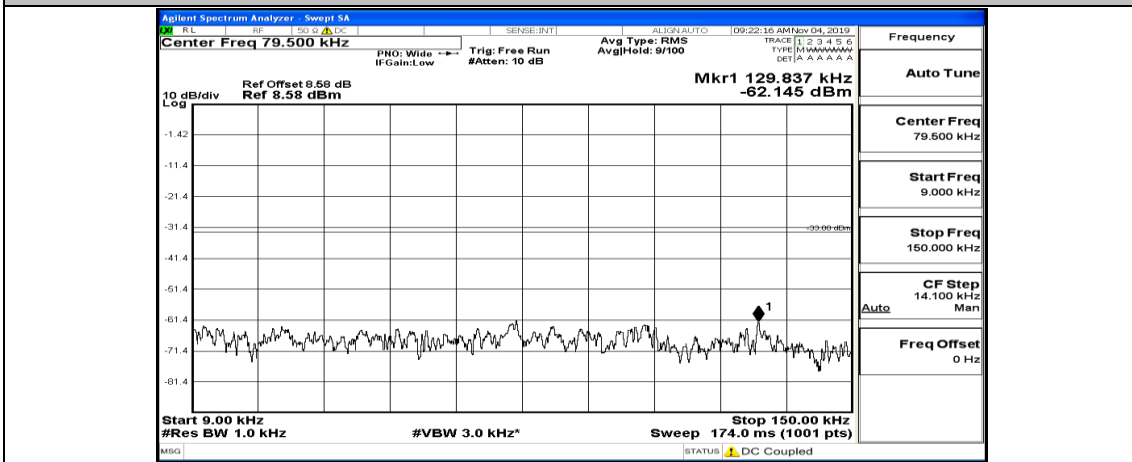

(Channel Bandwidth: 5 MHz)_HCH_QPSK_1RB#0

(Channel Bandwidth: 5 MHz)_HCH_QPSK_1RB#12

(Channel Bandwidth: 5 MHz)_HCH_QPSK_1RB#24

(Channel Bandwidth: 5 MHz)_LCH_16QAM_1RB#0

(Channel Bandwidth: 5 MHz)_LCH_16QAM_1RB#12

(Channel Bandwidth: 5 MHz)_LCH_16QAM_1RB#24

(Channel Bandwidth: 5 MHz)_MCH_16QAM_1RB#0

(Channel Bandwidth: 5 MHz)_MCH_16QAM_1RB#12

(Channel Bandwidth: 5 MHz)_MCH_16QAM_1RB#24

(Channel Bandwidth: 5 MHz)_MCH_16QAM_12RB#0

Channel Bandwidth: 10 MHz_MCH_QPSK_1RB#0

Frequency
Auto Tune
Center Freq 79.500 kHz
Start Freq 9.000 kHz
Stop Freq 150.000 kHz
CF Step 14.100 kHz Man
Freq Offset 0 Hz

Frequency
Auto Tune
Center Freq 15.075000 MHz
Start Freq 150.000 kHz
Stop Freq 30.000000 MHz
CF Step 2.985000 MHz Man
Freq Offset 0 Hz