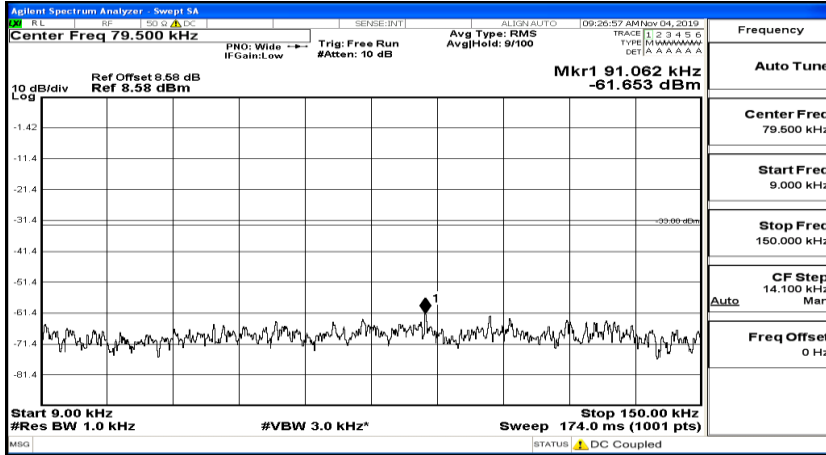

(Channel Bandwidth: 5 MHz)_HCH_16QAM_1RB#0

(Channel Bandwidth: 5 MHz)_HCH_16QAM_1RB#12

(Channel Bandwidth: 5 MHz)_HCH_16QAM_1RB#24

Channel Bandwidth: 10 MHz

Channel Bandwidth: 10 MHz_LCH_QPSK_1RB#49

Channel Bandwidth: 10 MHz_LCH_QPSK_25RB#0

Channel Bandwidth: 10 MHz_MCH_QPSK_1RB#0

Frequency
Auto Tune
Center Freq 79.500 kHz
Start Freq 9.000 kHz
Stop Freq 150.000 kHz
CF Step 14.100 kHz Man
Freq Offset 0 Hz

Frequency
Auto Tune
Center Freq 15.075000 MHz
Start Freq 150.000 kHz
Stop Freq 30.000000 MHz
CF Step 2.985000 MHz Man
Freq Offset 0 Hz