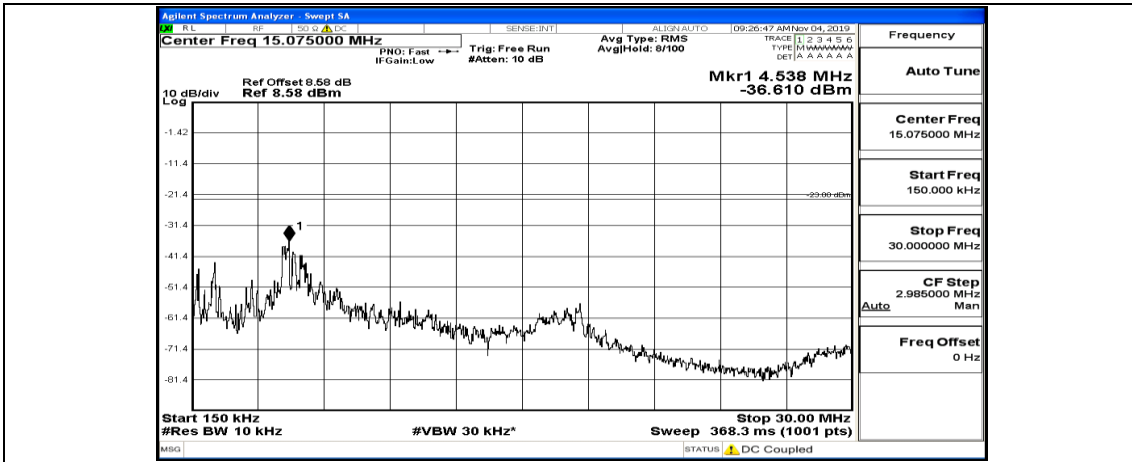

Channel Bandwidth: 10 MHz_MCH_16QAM_1RB#0