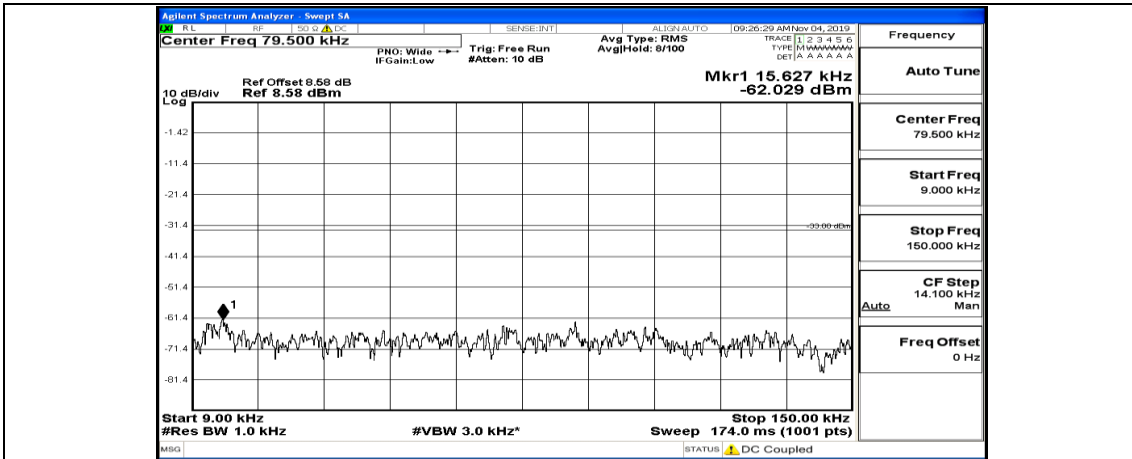

Channel Bandwidth: 10 MHz_LCH_16QAM_1RB#49