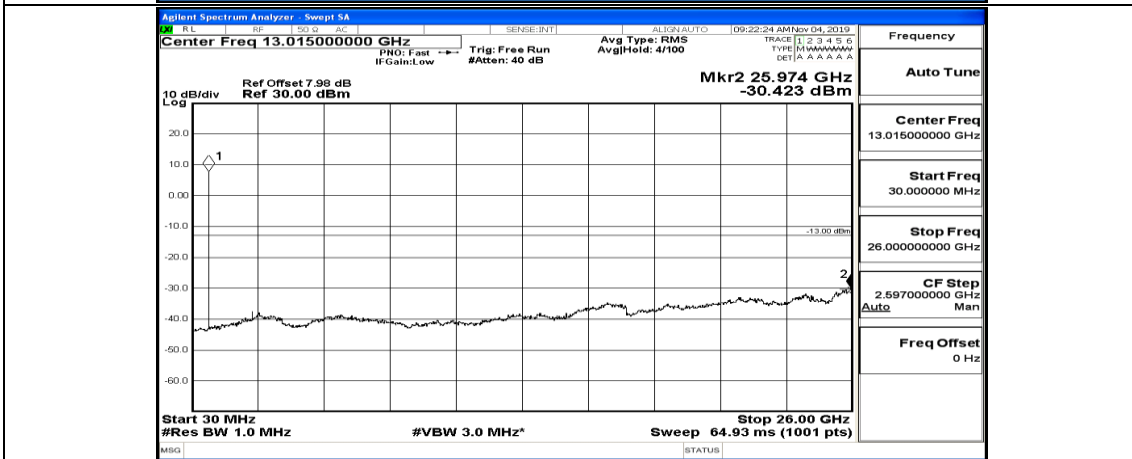

(Channel Bandwidth: 5 MHz)_HCH_QPSK_1RB#0

(Channel Bandwidth: 5 MHz)_HCH_QPSK_1RB#12

(Channel Bandwidth: 5 MHz)_HCH_QPSK_1RB#24

(Channel Bandwidth: 5 MHz)_LCH_16QAM_1RB#0

(Channel Bandwidth: 5 MHz)_LCH_16QAM_1RB#12

(Channel Bandwidth: 5 MHz)_LCH_16QAM_1RB#24

(Channel Bandwidth: 5 MHz)_MCH_16QAM_1RB#0

(Channel Bandwidth: 5 MHz)_MCH_16QAM_1RB#12

(Channel Bandwidth: 5 MHz)_MCH_16QAM_1RB#24

(Channel Bandwidth: 5 MHz)_MCH_16QAM_12RB#0

Channel Bandwidth: 10 MHz_MCH_QPSK_1RB#0

Frequency
Auto Tune
Center Freq 79.500 kHz
Start Freq 9.000 kHz
Stop Freq 150.000 kHz
CF Step 14.100 kHz Man
Freq Offset 0 Hz

Frequency
Auto Tune
Center Freq 15.075000 MHz
Start Freq 150.000 kHz
Stop Freq 30.000000 MHz
CF Step 2.985000 MHz Man
Freq Offset 0 Hz