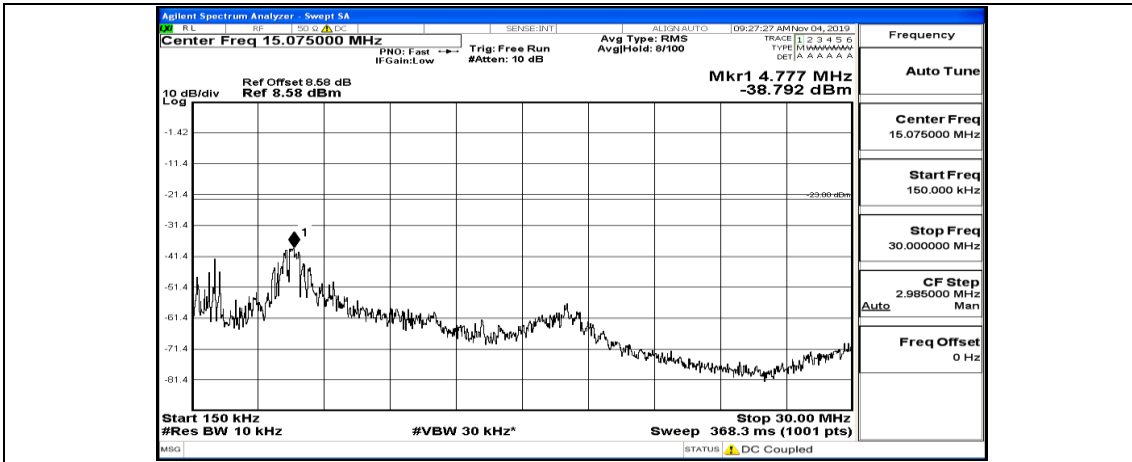

Channel Bandwidth: 10 MHz_MCH_QPSK_1RB#0

Frequency
Auto Tune
Center Freq 79.500 kHz
Start Freq 9.000 kHz
Stop Freq 150.000 kHz
CF Step 14.100 kHz Man
Freq Offset 0 Hz

Frequency
Auto Tune
Center Freq 15.075000 MHz
Start Freq 150.000 kHz
Stop Freq 30.000000 MHz
CF Step 2.985000 MHz Man
Freq Offset 0 Hz

Frequency
Auto Tune
Center Freq 13.015000000 GHz
Start Freq 30.000000 MHz
Stop Freq 26.000000000 GHz
CF Step 2.597000000 GHz Man
Freq Offset 0 Hz

Channel Bandwidth: 10 MHz_MCH_QPSK_1RB#24

Channel Bandwidth: 10 MHz_MCH_QPSK_1RB#49