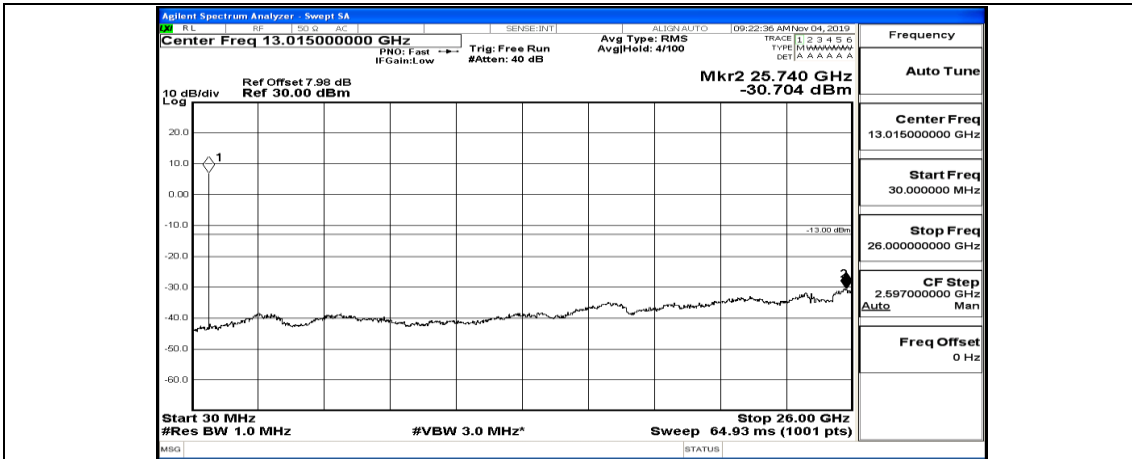

(Channel Bandwidth: 5 MHz)_HCH_QPSK_1RB#0

(Channel Bandwidth: 5 MHz)_HCH_QPSK_1RB#12

(Channel Bandwidth: 5 MHz)_HCH_QPSK_1RB#24

(Channel Bandwidth: 5 MHz)_LCH_16QAM_1RB#0

(Channel Bandwidth: 5 MHz)_LCH_16QAM_1RB#12

(Channel Bandwidth: 5 MHz)_LCH_16QAM_1RB#24

(Channel Bandwidth: 5 MHz)_MCH_16QAM_1RB#0

(Channel Bandwidth: 5 MHz)_MCH_16QAM_1RB#12

(Channel Bandwidth: 5 MHz)_MCH_16QAM_1RB#24

(Channel Bandwidth: 5 MHz)_MCH_16QAM_12RB#0

Channel Bandwidth: 10 MHz_MCH_QPSK_1RB#0

Frequency
Auto Tune
Center Freq 79.500 kHz
Start Freq 9.000 kHz
Stop Freq 150.000 kHz
CF Step 14.100 kHz Man
Freq Offset 0 Hz

Frequency
Auto Tune
Center Freq 15.075000 MHz
Start Freq 150.000 kHz
Stop Freq 30.000000 MHz
CF Step 2.985000 MHz Man
Freq Offset 0 Hz