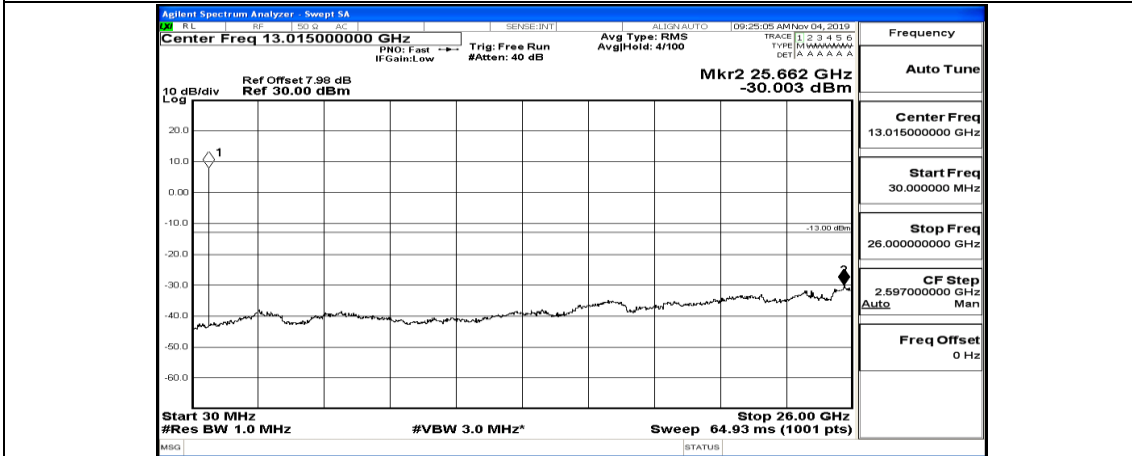

(Channel Bandwidth: 5 MHz)_HCH_QPSK_1RB#0

(Channel Bandwidth: 5 MHz)_HCH_QPSK_1RB#12

(Channel Bandwidth: 5 MHz)_HCH_QPSK_1RB#24

(Channel Bandwidth: 5 MHz)_LCH_16QAM_1RB#0

(Channel Bandwidth: 5 MHz)_LCH_16QAM_1RB#12

(Channel Bandwidth: 5 MHz)_LCH_16QAM_1RB#24

(Channel Bandwidth: 5 MHz)_MCH_16QAM_1RB#0

(Channel Bandwidth: 5 MHz)_MCH_16QAM_1RB#12

(Channel Bandwidth: 5 MHz)_MCH_16QAM_1RB#24

(Channel Bandwidth: 5 MHz)_MCH_16QAM_12RB#0

(Channel Bandwidth: 5 MHz)_HCH_16QAM_1RB#0

(Channel Bandwidth: 5 MHz)_HCH_16QAM_1RB#12

(Channel Bandwidth: 5 MHz)_HCH_16QAM_1RB#24

Channel Bandwidth: 10 MHz

Channel Bandwidth: 10 MHz_LCH_QPSK_1RB#49

Channel Bandwidth: 10 MHz_LCH_QPSK_25RB#0

Channel Bandwidth: 10 MHz_MCH_QPSK_1RB#0

Frequency
Auto Tune
Center Freq 79.500 kHz
Start Freq 9.000 kHz
Stop Freq 150.000 kHz
CF Step 14.100 kHz Man
Freq Offset 0 Hz

Frequency
Auto Tune
Center Freq 15.075000 MHz
Start Freq 150.000 kHz
Stop Freq 30.000000 MHz
CF Step 2.985000 MHz Man
Freq Offset 0 Hz