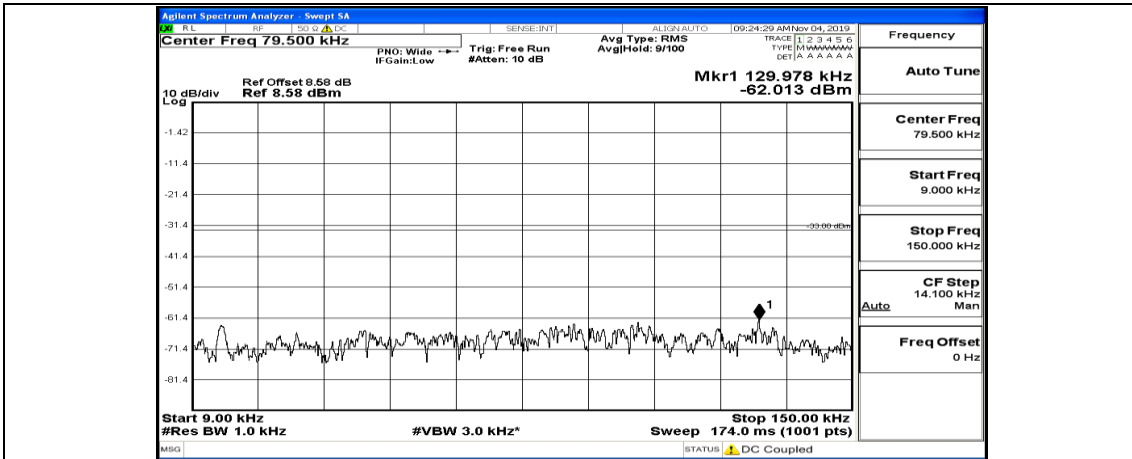

(Channel Bandwidth: 5 MHz)_HCH_QPSK_1RB#0

(Channel Bandwidth: 5 MHz)_HCH_QPSK_1RB#12

(Channel Bandwidth: 5 MHz)_HCH_QPSK_1RB#24

(Channel Bandwidth: 5 MHz)_LCH_16QAM_1RB#0

(Channel Bandwidth: 5 MHz)_LCH_16QAM_1RB#12

(Channel Bandwidth: 5 MHz)_LCH_16QAM_1RB#24

(Channel Bandwidth: 5 MHz)_MCH_16QAM_1RB#0

(Channel Bandwidth: 5 MHz)_MCH_16QAM_1RB#12

(Channel Bandwidth: 5 MHz)_MCH_16QAM_1RB#24

(Channel Bandwidth: 5 MHz)_MCH_16QAM_12RB#0

Channel Bandwidth: 10 MHz_MCH_QPSK_1RB#0

Frequency
Auto Tune
Center Freq 79.500 kHz
Start Freq 9.000 kHz
Stop Freq 150.000 kHz
CF Step 14.100 kHz Man
Freq Offset 0 Hz

Frequency
Auto Tune
Center Freq 15.075000 MHz
Start Freq 150.000 kHz
Stop Freq 30.000000 MHz
CF Step 2.985000 MHz Man
Freq Offset 0 Hz