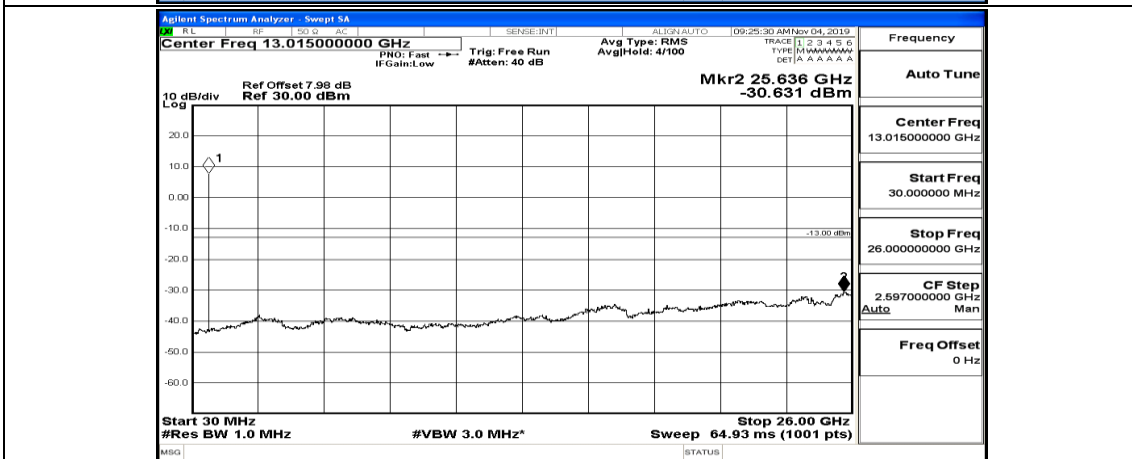

(Channel Bandwidth: 5 MHz)_HCH_16QAM_1RB#0

(Channel Bandwidth: 5 MHz)_HCH_16QAM_1RB#12

(Channel Bandwidth: 5 MHz)_HCH_16QAM_1RB#24

Channel Bandwidth: 10 MHz

Channel Bandwidth: 10 MHz_LCH_QPSK_1RB#49

Channel Bandwidth: 10 MHz_LCH_QPSK_25RB#0

Channel Bandwidth: 10 MHz_MCH_QPSK_1RB#0

Frequency
Auto Tune
Center Freq 79.500 kHz
Start Freq 9.000 kHz
Stop Freq 150.000 kHz
CF Step 14.100 kHz Man
Freq Offset 0 Hz

Frequency
Auto Tune
Center Freq 15.075000 MHz
Start Freq 150.000 kHz
Stop Freq 30.000000 MHz
CF Step 2.985000 MHz Man
Freq Offset 0 Hz