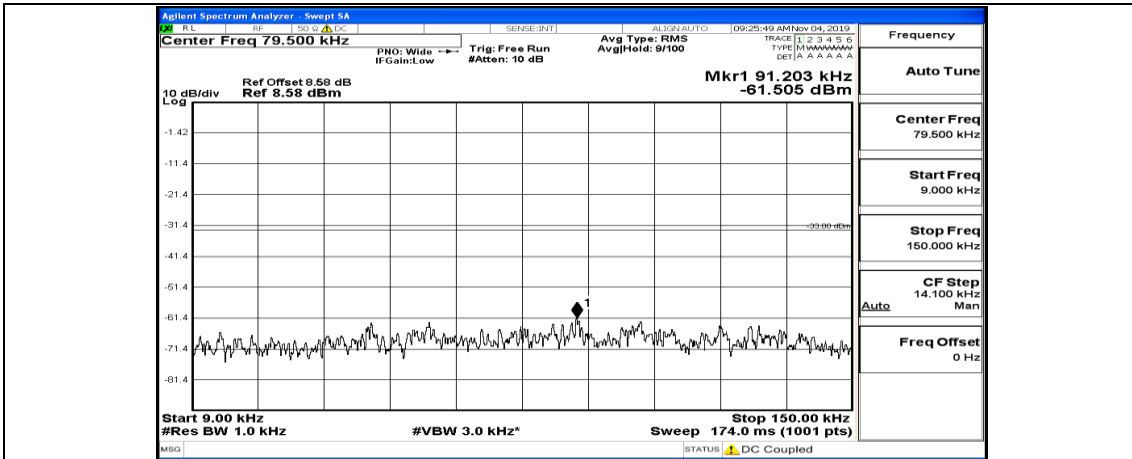

(Channel Bandwidth: 5 MHz)_HCH_16QAM_1RB#0

(Channel Bandwidth: 5 MHz)_HCH_16QAM_1RB#12

(Channel Bandwidth: 5 MHz)_HCH_16QAM_1RB#24

Channel Bandwidth: 10 MHz

Channel Bandwidth: 10 MHz_LCH_QPSK_1RB#49

Channel Bandwidth: 10 MHz_LCH_QPSK_25RB#0

Channel Bandwidth: 10 MHz_MCH_QPSK_1RB#0

Frequency
Auto Tune
Center Freq 79.500 kHz
Start Freq 9.000 kHz
Stop Freq 150.000 kHz
CF Step 14.100 kHz Man
Freq Offset 0 Hz

Frequency
Auto Tune
Center Freq 15.075000 MHz
Start Freq 150.000 kHz
Stop Freq 30.000000 MHz
CF Step 2.985000 MHz Man
Freq Offset 0 Hz