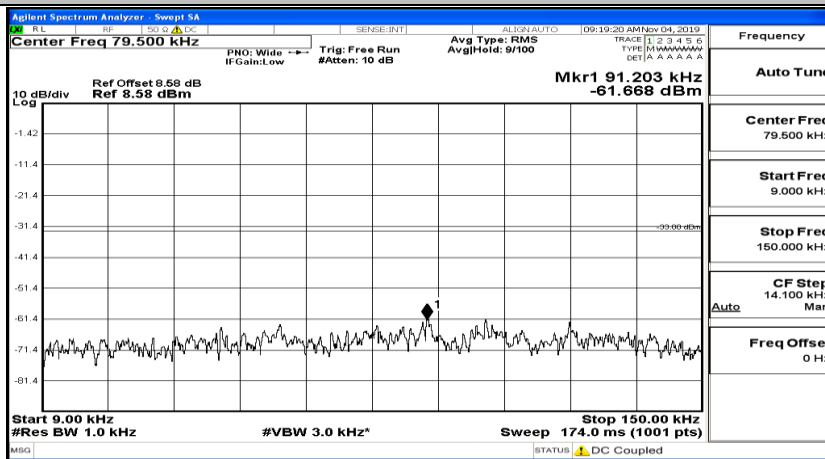

(Channel Bandwidth: 3 MHz)_LCH_QPSK_1RB#0

(Channel Bandwidth: 3 MHz)_LCH_QPSK_1RB#7

(Channel Bandwidth: 3 MHz) LCH_QPSK_1RB#14

(Channel Bandwidth: 3 MHz)_MCH_QPSK_1RB#0

(Channel Bandwidth: 3 MHz)_MCH_QPSK_1RB#7

(Channel Bandwidth: 3 MHz)_MCH_QPSK_1RB#14

(Channel Bandwidth: 3 MHz)_HCH_QPSK_1RB#0

Frequency
Auto Tune
Center Freq 79.500 kHz
Start Freq 9.000 kHz
Stop Freq 150.000 kHz
CF Step 14.100 kHz Man
Freq Offset 0 Hz