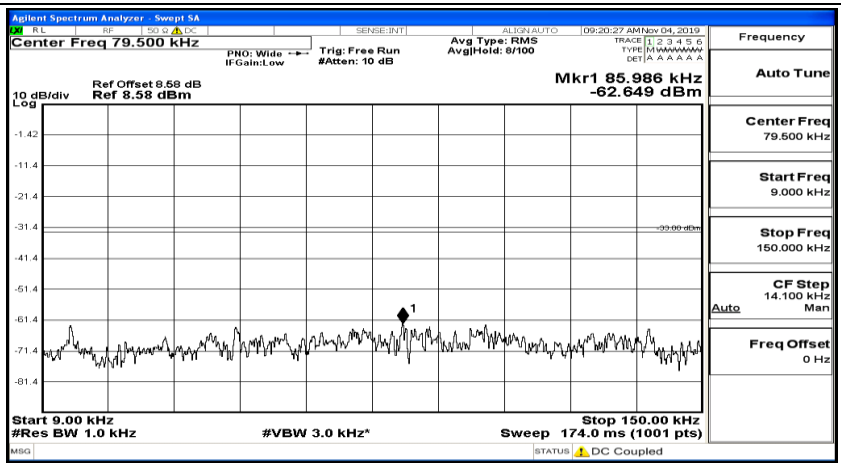

(Channel Bandwidth: 3 MHz)_HCH_QPSK_1RB#14