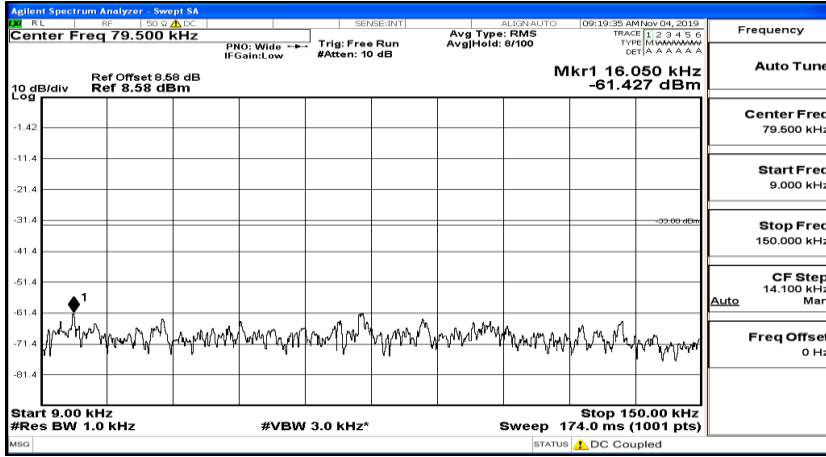

(Channel Bandwidth: 3 MHz)_LCH_16QAM_1RB#7

(Channel Bandwidth: 3 MHz)_LCH_16QAM_1RB#14

(Channel Bandwidth: 3 MHz)_MCH_16QAM_1RB#0

Frequency
Auto Tune
Center Freq 79.500 kHz
Start Freq 9.000 kHz
Stop Freq 150.000 kHz
CF Step 14.100 kHz Man
Freq Offset 0 Hz

Frequency
Auto Tune
Center Freq 15.075000 MHz
Start Freq 150.000 kHz
Stop Freq 30.000000 MHz
CF Step 2.985000 MHz Man
Freq Offset 0 Hz

Frequency
Auto Tune
Center Freq 13.015000000 GHz
Start Freq 30.000000 MHz
Stop Freq 26.000000000 GHz
CF Step 2.597000000 GHz Man
Freq Offset 0 Hz