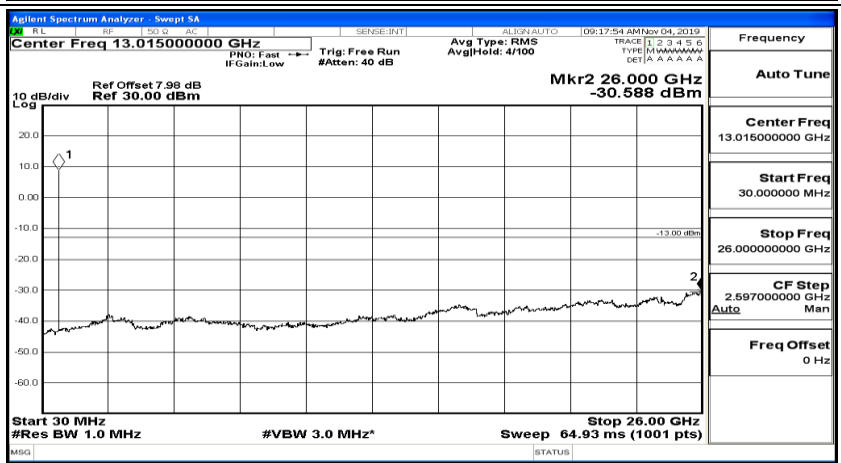

(Channel Bandwidth: 1.4 MHz)_MCH_16QAM_1RB#5

(Channel Bandwidth: 1.4 MHz)_HCH_16QAM_1RB#0

(Channel Bandwidth: 1.4 MHz)_HCH_16QAM_1RB#3

(Channel Bandwidth: 1.4 MHz)_HCH_16QAM_1RB#5

Channel Bandwidth: 3 MHz

(Channel Bandwidth: 3 MHz)_LCH_QPSK_1RB#0

(Channel Bandwidth: 3 MHz)_LCH_QPSK_1RB#7

(Channel Bandwidth: 3 MHz) LCH_QPSK_1RB#14

(Channel Bandwidth: 3 MHz)_MCH_QPSK_1RB#0

(Channel Bandwidth: 3 MHz)_MCH_QPSK_1RB#7

(Channel Bandwidth: 3 MHz)_MCH_QPSK_1RB#14

(Channel Bandwidth: 3 MHz)_HCH_QPSK_1RB#0

Frequency
Auto Tune
Center Freq 79.500 kHz
Start Freq 9.000 kHz
Stop Freq 150.000 kHz
CF Step 14.100 kHz Man
Freq Offset 0 Hz