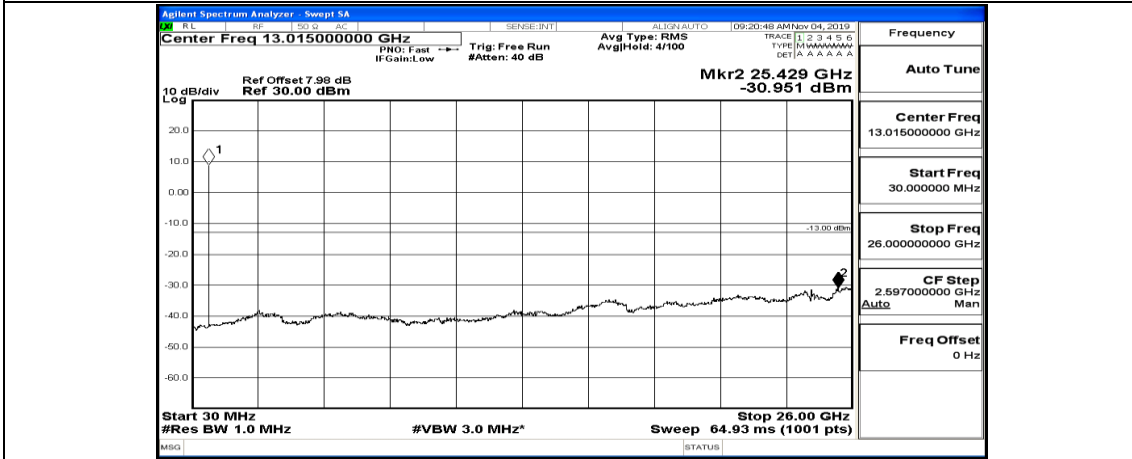

Frequency
Auto Tune
Center Freq 15.075000 MHz
Start Freq 150.000 kHz
Stop Freq 30.000000 MHz
CF Step 2.985000 MHz Man
Freq Offset 0 Hz

Frequency
Auto Tune
Center Freq 13.015000000 GHz
Start Freq 30.000000 MHz
Stop Freq 26.000000000 GHz
CF Step 2.597000000 GHz Man
Freq Offset 0 Hz

(Channel Bandwidth: 3 MHz)_HCH_QPSK_1RB#7

(Channel Bandwidth: 3 MHz)_HCH_QPSK_1RB#14

(Channel Bandwidth: 3 MHz)_LCH_16QAM_1RB#0

Frequency	Auto Tune
Center Freq	79.500 kHz
Start Freq	9.000 kHz
Stop Freq	150.000 kHz
CF Step	14.100 kHz Man
Auto	
Freq Offset	0 Hz