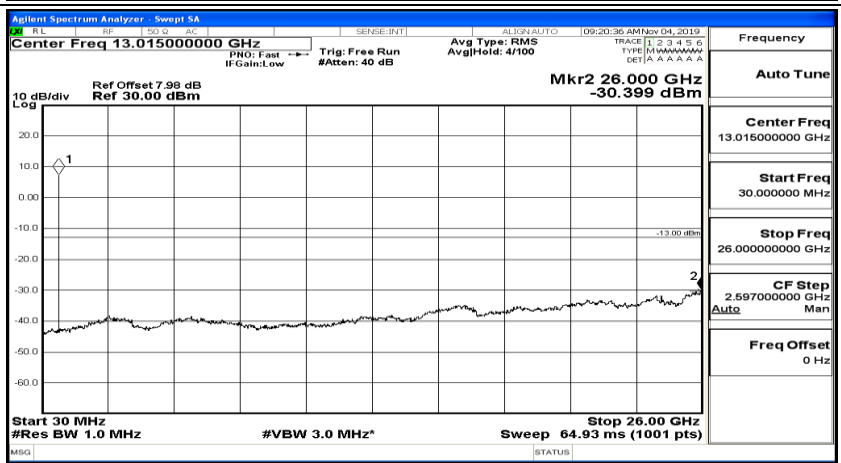

(Channel Bandwidth: 3 MHz)_HCH_QPSK_1RB#14