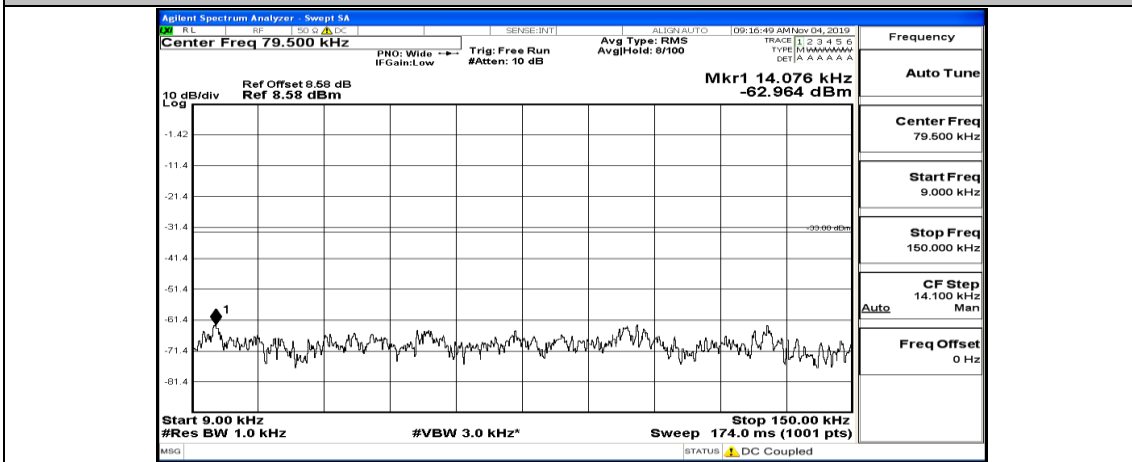

(Channel Bandwidth: 1.4 MHz)_MCH_16QAM_1RB#5

(Channel Bandwidth: 1.4 MHz)_HCH_16QAM_1RB#0

(Channel Bandwidth: 1.4 MHz)_HCH_16QAM_1RB#3

(Channel Bandwidth: 1.4 MHz)_HCH_16QAM_1RB#5

Channel Bandwidth: 3 MHz

(Channel Bandwidth: 3 MHz)_LCH_QPSK_1RB#0

(Channel Bandwidth: 3 MHz)_LCH_QPSK_1RB#7

(Channel Bandwidth: 3 MHz) LCH_QPSK_1RB#14

(Channel Bandwidth: 3 MHz)_MCH_QPSK_1RB#0

(Channel Bandwidth: 3 MHz)_MCH_QPSK_1RB#7

(Channel Bandwidth: 3 MHz)_MCH_QPSK_1RB#14

(Channel Bandwidth: 3 MHz)_HCH_QPSK_1RB#0

Frequency
Auto Tune
Center Freq 79.500 kHz
Start Freq 9.000 kHz
Stop Freq 150.000 kHz
CF Step 14.100 kHz Man
Freq Offset 0 Hz