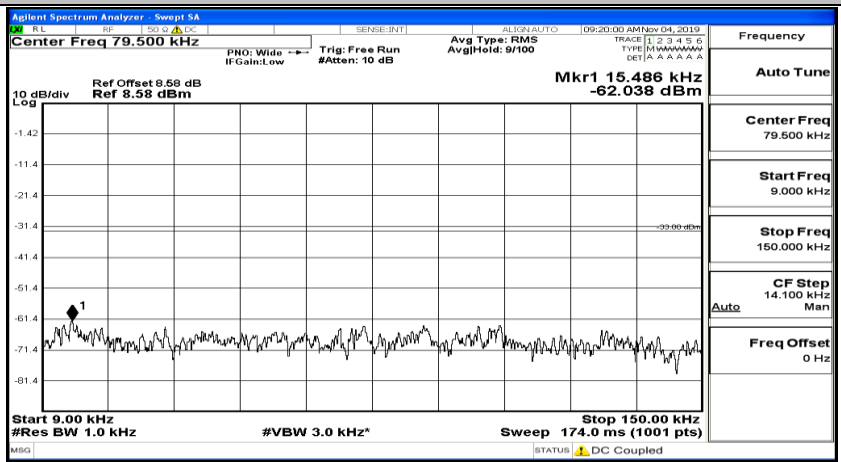

(Channel Bandwidth: 3 MHz)_MCH_16QAM_1RB#14