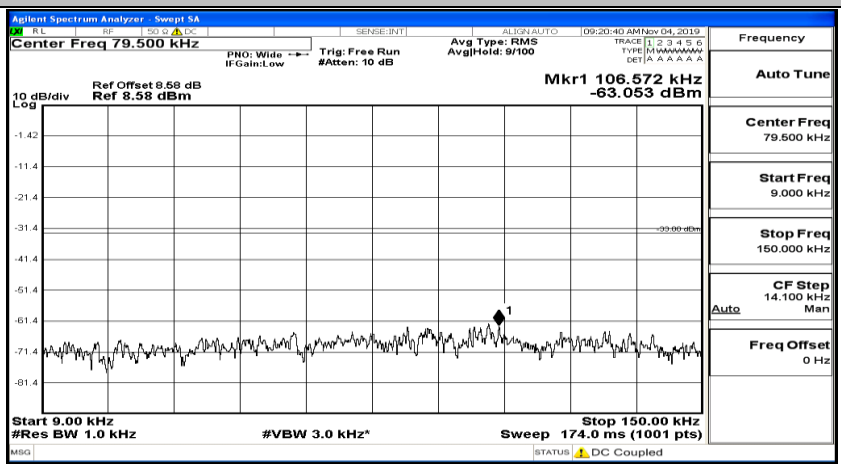

Frequency
Auto Tune
Center Freq 15.075000 MHz
Start Freq 150.000 kHz
Stop Freq 30.000000 MHz
CF Step 2.985000 MHz Man
Freq Offset 0 Hz

Frequency
Auto Tune
Center Freq 13.015000000 GHz
Start Freq 30.000000 MHz
Stop Freq 26.000000000 GHz
CF Step 2.597000000 GHz Man
Freq Offset 0 Hz

(Channel Bandwidth: 3 MHz)_HCH_QPSK_1RB#7

(Channel Bandwidth: 3 MHz)_HCH_QPSK_1RB#14

(Channel Bandwidth: 3 MHz)_LCH_16QAM_1RB#0

Frequency	Auto Tune
Center Freq	79.500 kHz
Start Freq	9.000 kHz
Stop Freq	150.000 kHz
CF Step	14.100 kHz Man
Auto	
Freq Offset	0 Hz