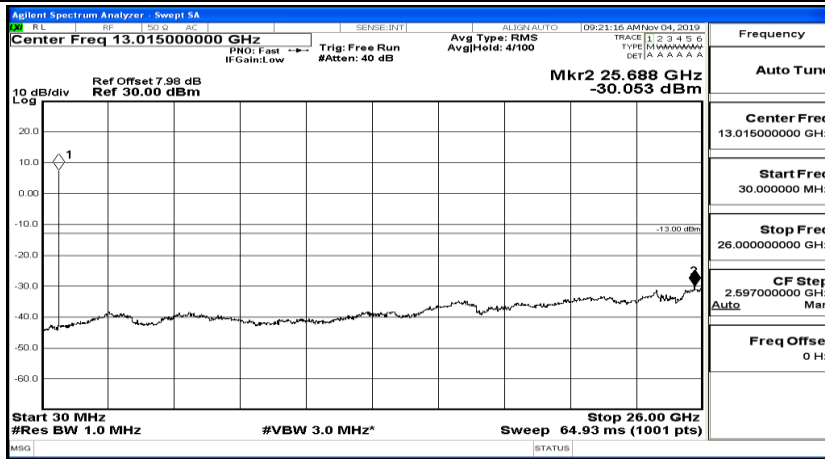

(Channel Bandwidth: 3 MHz)_HCH_16QAM_1RB#14