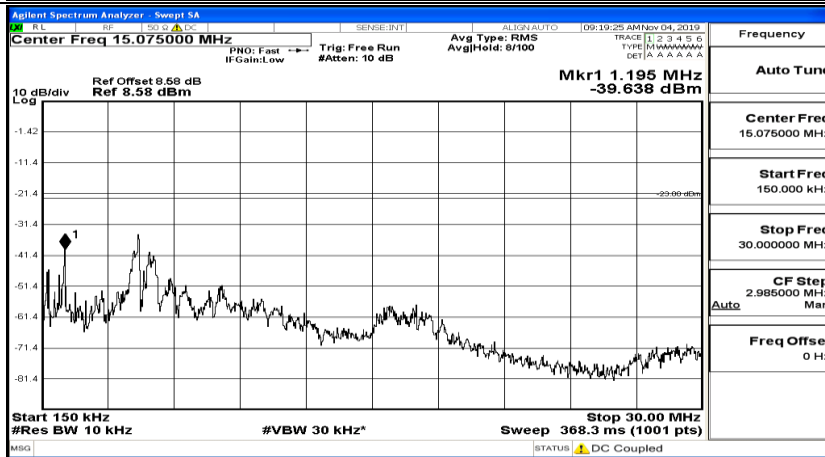

(Channel Bandwidth: 3 MHz)_LCH_QPSK_1RB#0

(Channel Bandwidth: 3 MHz)_LCH_QPSK_1RB#7

(Channel Bandwidth: 3 MHz) LCH_QPSK_1RB#14

(Channel Bandwidth: 3 MHz)_MCH_QPSK_1RB#0

(Channel Bandwidth: 3 MHz)_MCH_QPSK_1RB#7

(Channel Bandwidth: 3 MHz)_MCH_QPSK_1RB#14

(Channel Bandwidth: 3 MHz)_HCH_QPSK_1RB#0

Frequency
Auto Tune
Center Freq 79.500 kHz
Start Freq 9.000 kHz
Stop Freq 150.000 kHz
CF Step 14.100 kHz Man
Freq Offset 0 Hz

Frequency
Auto Tune
Center Freq 15.075000 MHz
Start Freq 150.000 kHz
Stop Freq 30.000000 MHz
CF Step 2.985000 MHz Man
Freq Offset 0 Hz

Frequency
Auto Tune
Center Freq 13.015000000 GHz
Start Freq 30.000000 MHz
Stop Freq 26.000000000 GHz
CF Step 2.597000000 GHz Man
Freq Offset 0 Hz