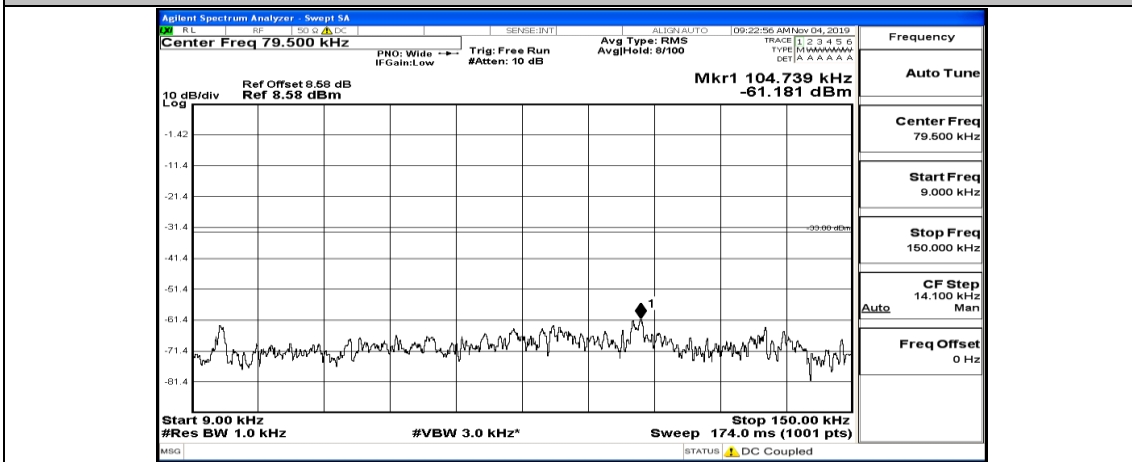

Channel Bandwidth: 5 MHz

(Channel Bandwidth: 5 MHz)_LCH_QPSK_1RB#0

(Channel Bandwidth: 5 MHz)_LCH_QPSK_1RB#12

(Channel Bandwidth: 5 MHz)_LCH_QPSK_1RB#24

(Channel Bandwidth: 5 MHz)_MCH_QPSK_1RB#0

(Channel Bandwidth: 5 MHz)_MCH_QPSK_1RB#12

(Channel Bandwidth: 5 MHz)_MCH_QPSK_1RB#24