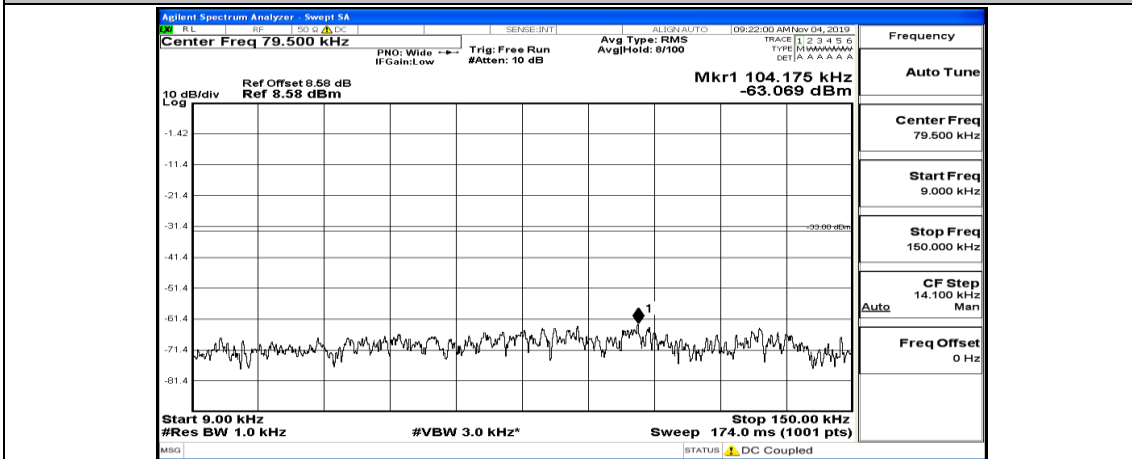

Channel Bandwidth: 5 MHz

(Channel Bandwidth: 5 MHz)_LCH_QPSK_1RB#0

(Channel Bandwidth: 5 MHz)_LCH_QPSK_1RB#12

(Channel Bandwidth: 5 MHz)_LCH_QPSK_1RB#24

(Channel Bandwidth: 5 MHz)_MCH_QPSK_1RB#0

(Channel Bandwidth: 5 MHz)_MCH_QPSK_1RB#12

(Channel Bandwidth: 5 MHz)_MCH_QPSK_1RB#24