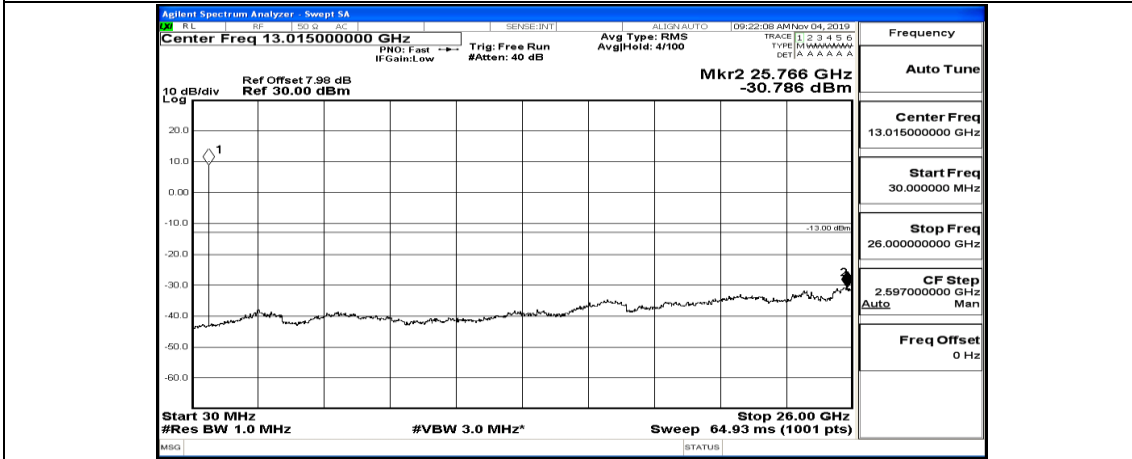

Channel Bandwidth: 5 MHz

(Channel Bandwidth: 5 MHz)_LCH_QPSK_1RB#0

(Channel Bandwidth: 5 MHz)_LCH_QPSK_1RB#12

(Channel Bandwidth: 5 MHz)_LCH_QPSK_1RB#24

(Channel Bandwidth: 5 MHz)_MCH_QPSK_1RB#0

(Channel Bandwidth: 5 MHz)_MCH_QPSK_1RB#12

(Channel Bandwidth: 5 MHz)_MCH_QPSK_1RB#24