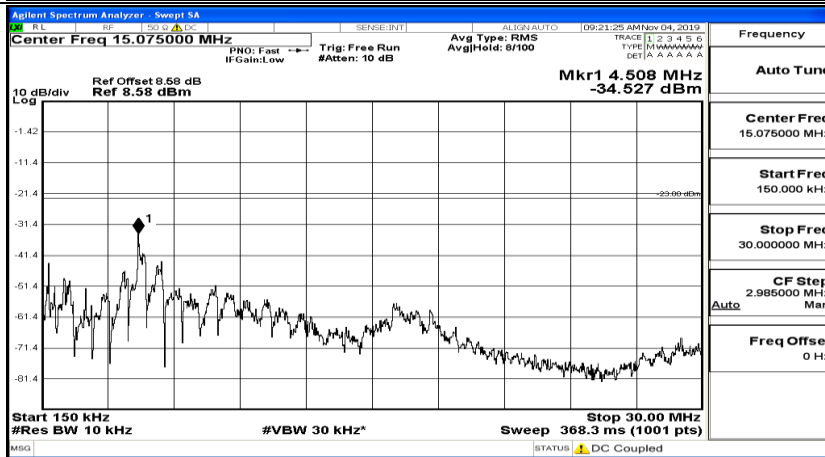

(Channel Bandwidth: 3 MHz)_HCH_16QAM_1RB#14