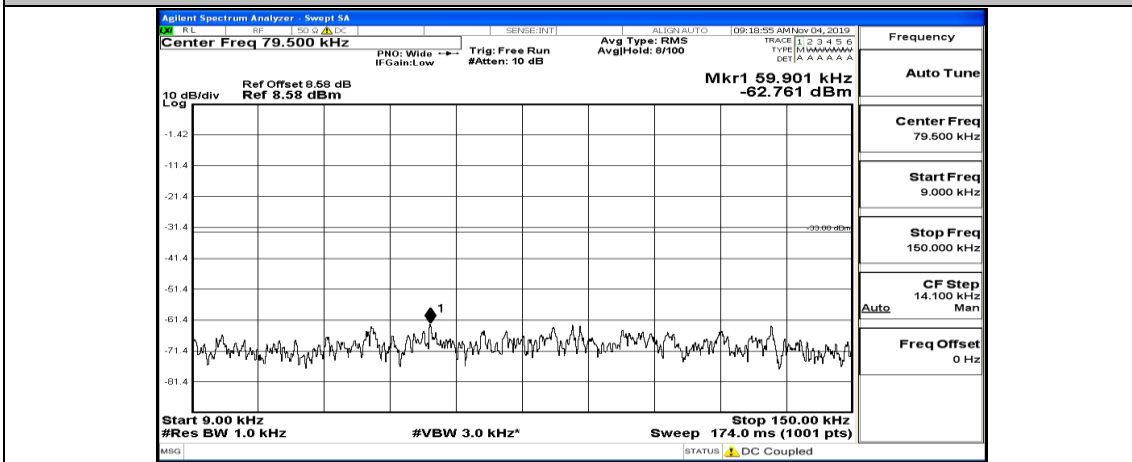

(Channel Bandwidth: 3 MHz)_LCH_QPSK_1RB#0

(Channel Bandwidth: 3 MHz)_LCH_QPSK_1RB#7

(Channel Bandwidth: 3 MHz) LCH_QPSK_1RB#14

(Channel Bandwidth: 3 MHz)_MCH_QPSK_1RB#0

(Channel Bandwidth: 3 MHz)_MCH_QPSK_1RB#7

(Channel Bandwidth: 3 MHz)_MCH_QPSK_1RB#14

(Channel Bandwidth: 3 MHz)_HCH_QPSK_1RB#0

Frequency
Auto Tune
Center Freq 79.500 kHz
Start Freq 9.000 kHz
Stop Freq 150.000 kHz
CF Step 14.100 kHz Man
Freq Offset 0 Hz

Frequency
Auto Tune
Center Freq 15.075000 MHz
Start Freq 150.000 kHz
Stop Freq 30.000000 MHz
CF Step 2.985000 MHz Man
Freq Offset 0 Hz

Frequency
Auto Tune
Center Freq 13.015000000 GHz
Start Freq 30.000000 MHz
Stop Freq 26.000000000 GHz
CF Step 2.597000000 GHz Man
Freq Offset 0 Hz