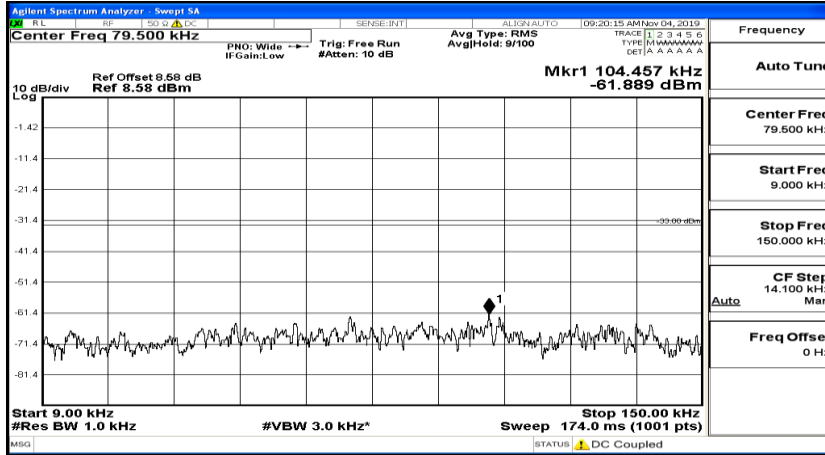

(Channel Bandwidth: 3 MHz)_LCH_QPSK_1RB#0

(Channel Bandwidth: 3 MHz)_LCH_QPSK_1RB#7

(Channel Bandwidth: 3 MHz) LCH_QPSK_1RB#14

(Channel Bandwidth: 3 MHz)_MCH_QPSK_1RB#0

(Channel Bandwidth: 3 MHz)_MCH_QPSK_1RB#7

(Channel Bandwidth: 3 MHz)_MCH_QPSK_1RB#14

(Channel Bandwidth: 3 MHz)_HCH_QPSK_1RB#0

Frequency
Auto Tune
Center Freq 79.500 kHz
Start Freq 9.000 kHz
Stop Freq 150.000 kHz
CF Step 14.100 kHz Man
Freq Offset 0 Hz