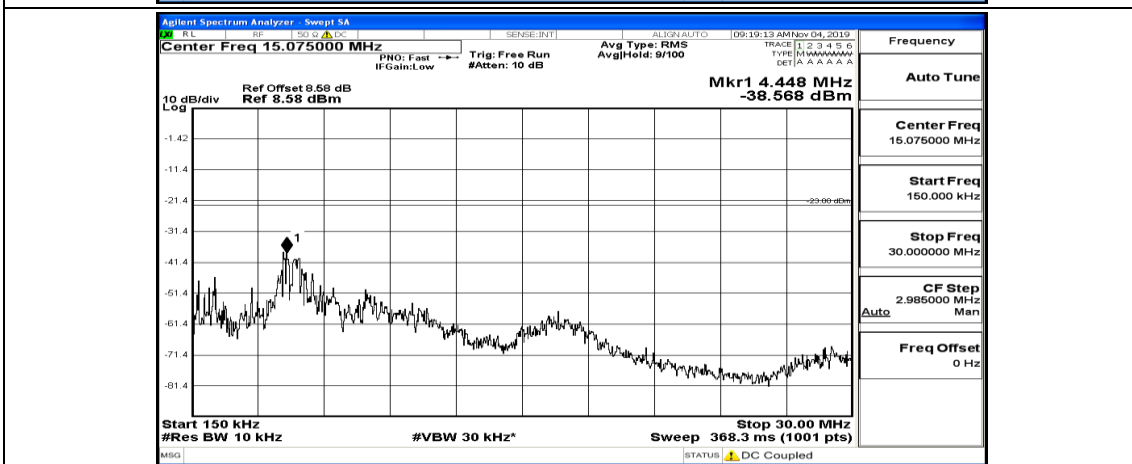

(Channel Bandwidth: 3 MHz)_LCH_QPSK_1RB#0

(Channel Bandwidth: 3 MHz)_LCH_QPSK_1RB#7

(Channel Bandwidth: 3 MHz) LCH_QPSK_1RB#14

(Channel Bandwidth: 3 MHz)_MCH_QPSK_1RB#0

(Channel Bandwidth: 3 MHz)_MCH_QPSK_1RB#7

(Channel Bandwidth: 3 MHz)_MCH_QPSK_1RB#14

(Channel Bandwidth: 3 MHz)_HCH_QPSK_1RB#0

Frequency
Auto Tune
Center Freq 79.500 kHz
Start Freq 9.000 kHz
Stop Freq 150.000 kHz
CF Step 14.100 kHz Man
Freq Offset 0 Hz

Frequency
Auto Tune
Center Freq 15.075000 MHz
Start Freq 150.000 kHz
Stop Freq 30.000000 MHz
CF Step 2.985000 MHz Man
Freq Offset 0 Hz

Frequency
Auto Tune
Center Freq 13.015000000 GHz
Start Freq 30.000000 MHz
Stop Freq 26.000000000 GHz
CF Step 2.597000000 GHz Man
Freq Offset 0 Hz