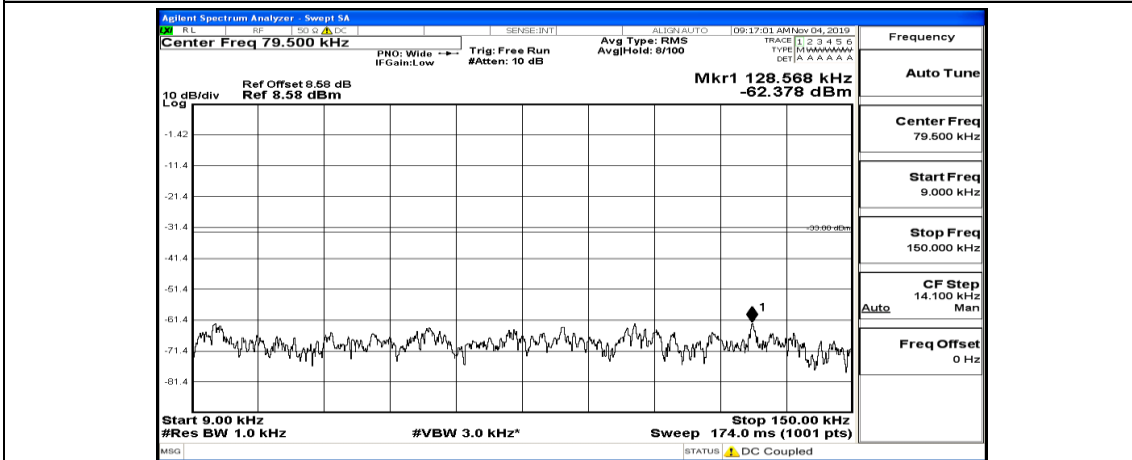

(Channel Bandwidth: 1.4 MHz)_MCH_16QAM_1RB#5

(Channel Bandwidth: 1.4 MHz)_HCH_16QAM_1RB#0

(Channel Bandwidth: 1.4 MHz)_HCH_16QAM_1RB#3

(Channel Bandwidth: 1.4 MHz)_HCH_16QAM_1RB#5

Channel Bandwidth: 3 MHz

(Channel Bandwidth: 3 MHz)_LCH_QPSK_1RB#0

(Channel Bandwidth: 3 MHz)_LCH_QPSK_1RB#7

(Channel Bandwidth: 3 MHz) LCH_QPSK_1RB#14

(Channel Bandwidth: 3 MHz)_MCH_QPSK_1RB#0

(Channel Bandwidth: 3 MHz)_MCH_QPSK_1RB#7

(Channel Bandwidth: 3 MHz)_MCH_QPSK_1RB#14

(Channel Bandwidth: 3 MHz)_HCH_QPSK_1RB#0

Frequency
Auto Tune
Center Freq 79.500 kHz
Start Freq 9.000 kHz
Stop Freq 150.000 kHz
CF Step 14.100 kHz Man
Freq Offset 0 Hz