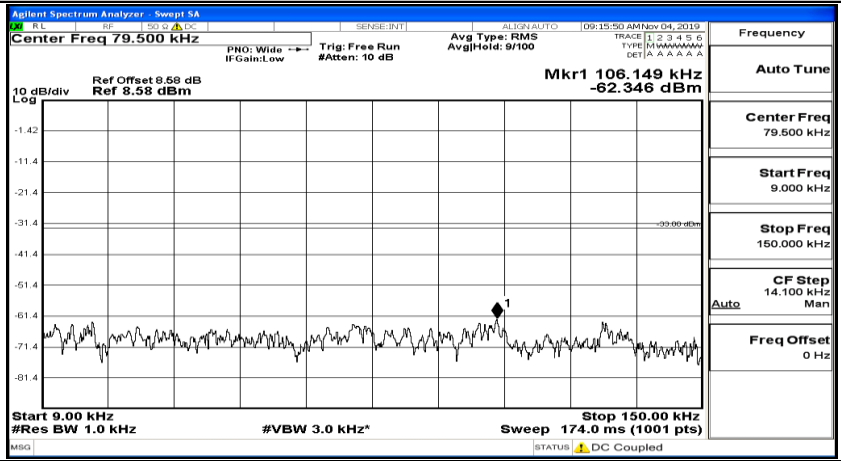

(Channel Bandwidth: 1.4 MHz)_MCH_16QAM_1RB#5

(Channel Bandwidth: 1.4 MHz)_HCH_16QAM_1RB#0

(Channel Bandwidth: 1.4 MHz)_HCH_16QAM_1RB#3

(Channel Bandwidth: 1.4 MHz)_HCH_16QAM_1RB#5

Channel Bandwidth: 3 MHz

(Channel Bandwidth: 3 MHz)_LCH_QPSK_1RB#0

(Channel Bandwidth: 3 MHz)_LCH_QPSK_1RB#7

(Channel Bandwidth: 3 MHz) LCH_QPSK_1RB#14

(Channel Bandwidth: 3 MHz)_MCH_QPSK_1RB#0

(Channel Bandwidth: 3 MHz)_MCH_QPSK_1RB#7