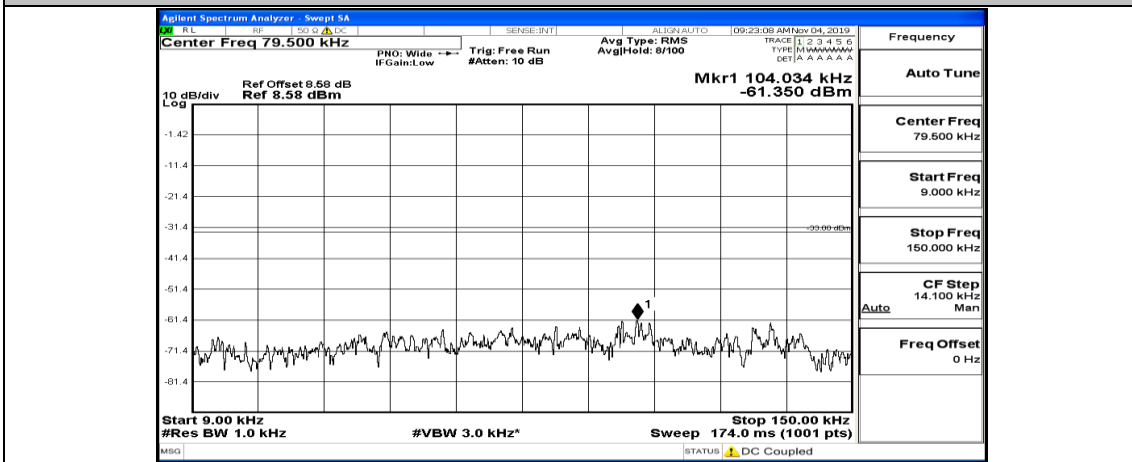

Channel Bandwidth: 5 MHz

(Channel Bandwidth: 5 MHz)_LCH_QPSK_1RB#0

(Channel Bandwidth: 5 MHz)_LCH_QPSK_1RB#12

(Channel Bandwidth: 5 MHz)_LCH_QPSK_1RB#24

(Channel Bandwidth: 5 MHz)_MCH_QPSK_1RB#0

(Channel Bandwidth: 5 MHz)_MCH_QPSK_1RB#12

(Channel Bandwidth: 5 MHz)_MCH_QPSK_1RB#24