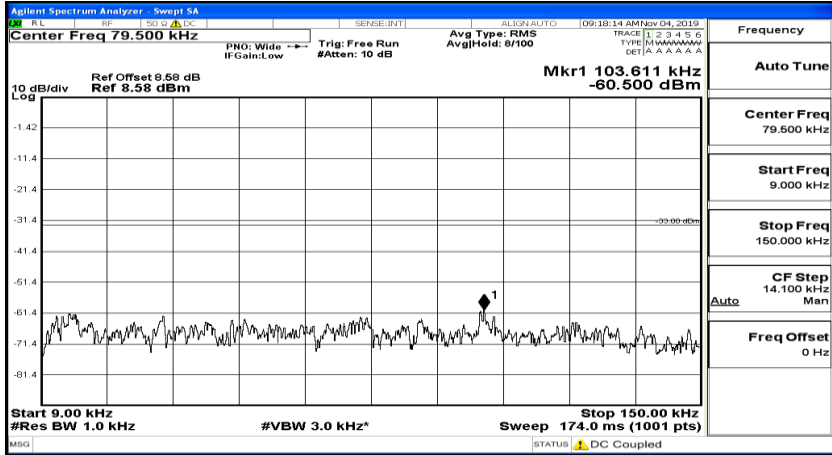

(Channel Bandwidth: 3 MHz)_HCH_QPSK_1RB#7

(Channel Bandwidth: 3 MHz)_HCH_QPSK_1RB#14

(Channel Bandwidth: 3 MHz)_LCH_16QAM_1RB#0

Frequency	Auto Tune
Center Freq	79.500 kHz
Start Freq	9.000 kHz
Stop Freq	150.000 kHz
CF Step	14.100 kHz Man
Auto	
Freq Offset	0 Hz

Frequency	Auto Tune
Center Freq	15.075000 MHz
Start Freq	150.000 kHz
Stop Freq	30.000000 MHz
CF Step	2.985000 MHz Man
Auto	
Freq Offset	0 Hz

Frequency	Auto Tune
Center Freq	13.015000000 GHz
Start Freq	30.000000 MHz
Stop Freq	26.000000000 GHz
CF Step	2.597000000 GHz Man
Auto	
Freq Offset	0 Hz