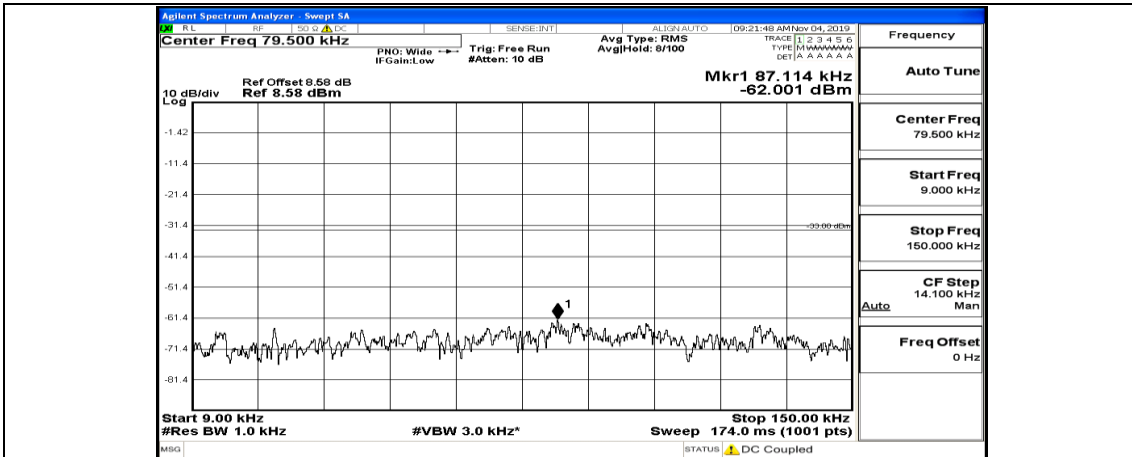

(Channel Bandwidth: 5 MHz)_LCH_QPSK_1RB#24