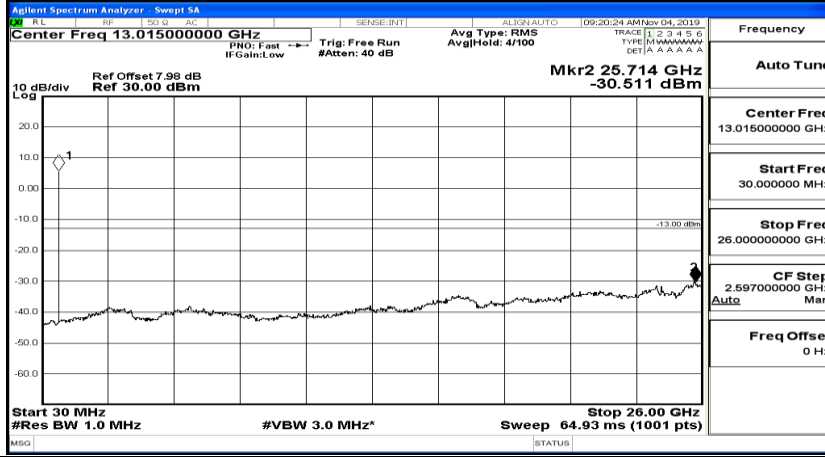

(Channel Bandwidth: 3 MHz)_MCH_QPSK_1RB#14

(Channel Bandwidth: 3 MHz)_HCH_QPSK_1RB#0

Frequency
Auto Tune
Center Freq 79.500 kHz
Start Freq 9.000 kHz
Stop Freq 150.000 kHz
CF Step 14.100 kHz Man
Freq Offset 0 Hz

Frequency
Auto Tune
Center Freq 15.075000 MHz
Start Freq 150.000 kHz
Stop Freq 30.000000 MHz
CF Step 2.985000 MHz Man
Freq Offset 0 Hz

Frequency
Auto Tune
Center Freq 13.015000000 GHz
Start Freq 30.000000 MHz
Stop Freq 26.000000000 GHz
CF Step 2.597000000 GHz Man
Freq Offset 0 Hz