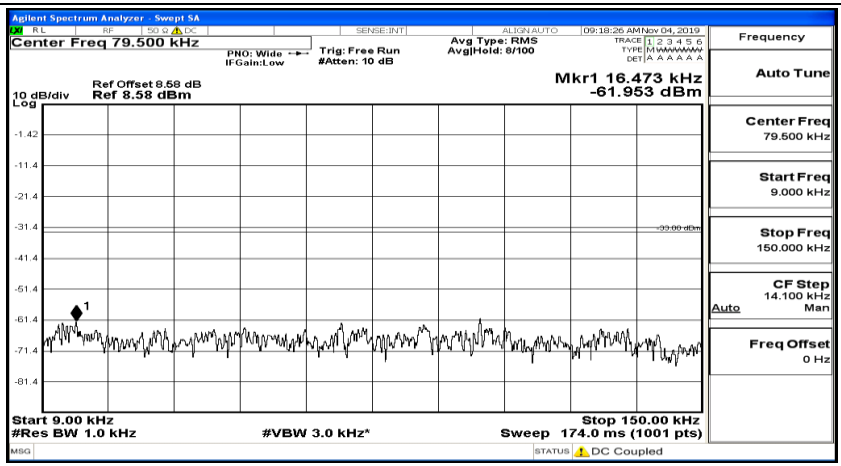

(Channel Bandwidth: 3 MHz)_LCH_16QAM_1RB#14