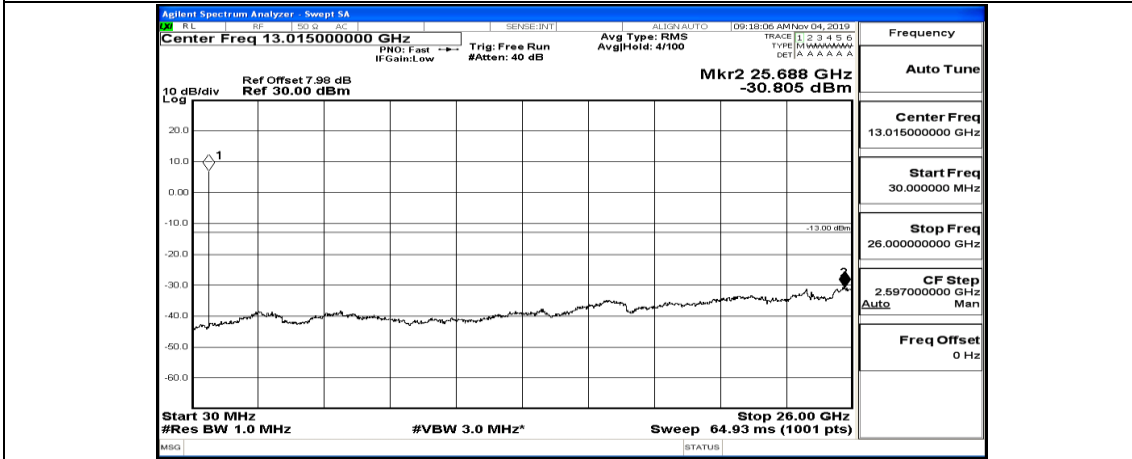

(Channel Bandwidth: 3 MHz)_LCH_QPSK_1RB#0

(Channel Bandwidth: 3 MHz)_LCH_QPSK_1RB#7

(Channel Bandwidth: 3 MHz) LCH_QPSK_1RB#14

(Channel Bandwidth: 3 MHz)_MCH_QPSK_1RB#0

(Channel Bandwidth: 3 MHz)_MCH_QPSK_1RB#7

(Channel Bandwidth: 3 MHz)_MCH_QPSK_1RB#14

(Channel Bandwidth: 3 MHz)_HCH_QPSK_1RB#0

Frequency
Auto Tune
Center Freq 79.500 kHz
Start Freq 9.000 kHz
Stop Freq 150.000 kHz
CF Step 14.100 kHz Man
Freq Offset 0 Hz

Frequency
Auto Tune
Center Freq 15.075000 MHz
Start Freq 150.000 kHz
Stop Freq 30.000000 MHz
CF Step 2.985000 MHz Man
Freq Offset 0 Hz

Frequency
Auto Tune
Center Freq 13.015000000 GHz
Start Freq 30.000000 MHz
Stop Freq 26.000000000 GHz
CF Step 2.597000000 GHz Man
Freq Offset 0 Hz