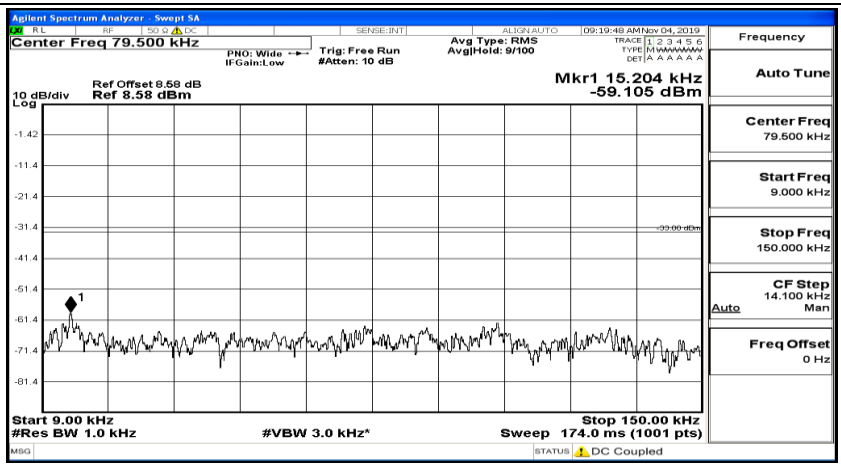

(Channel Bandwidth: 3 MHz)_MCH_16QAM_1RB#14