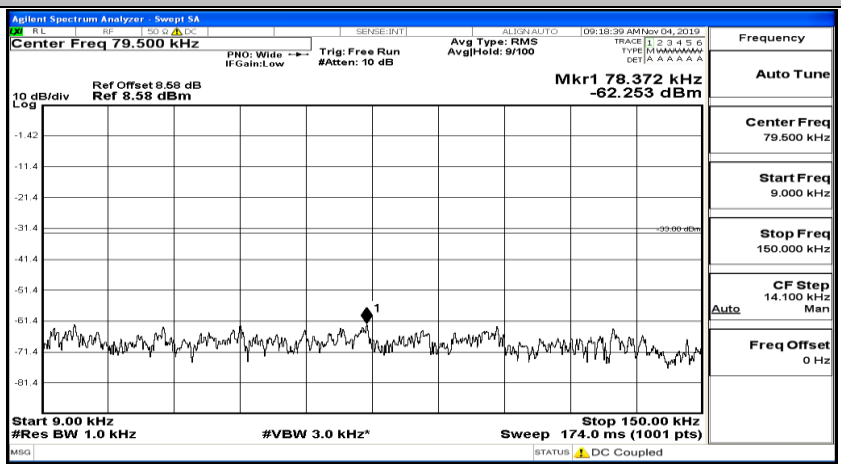

(Channel Bandwidth: 3 MHz)_LCH_16QAM_1RB#14