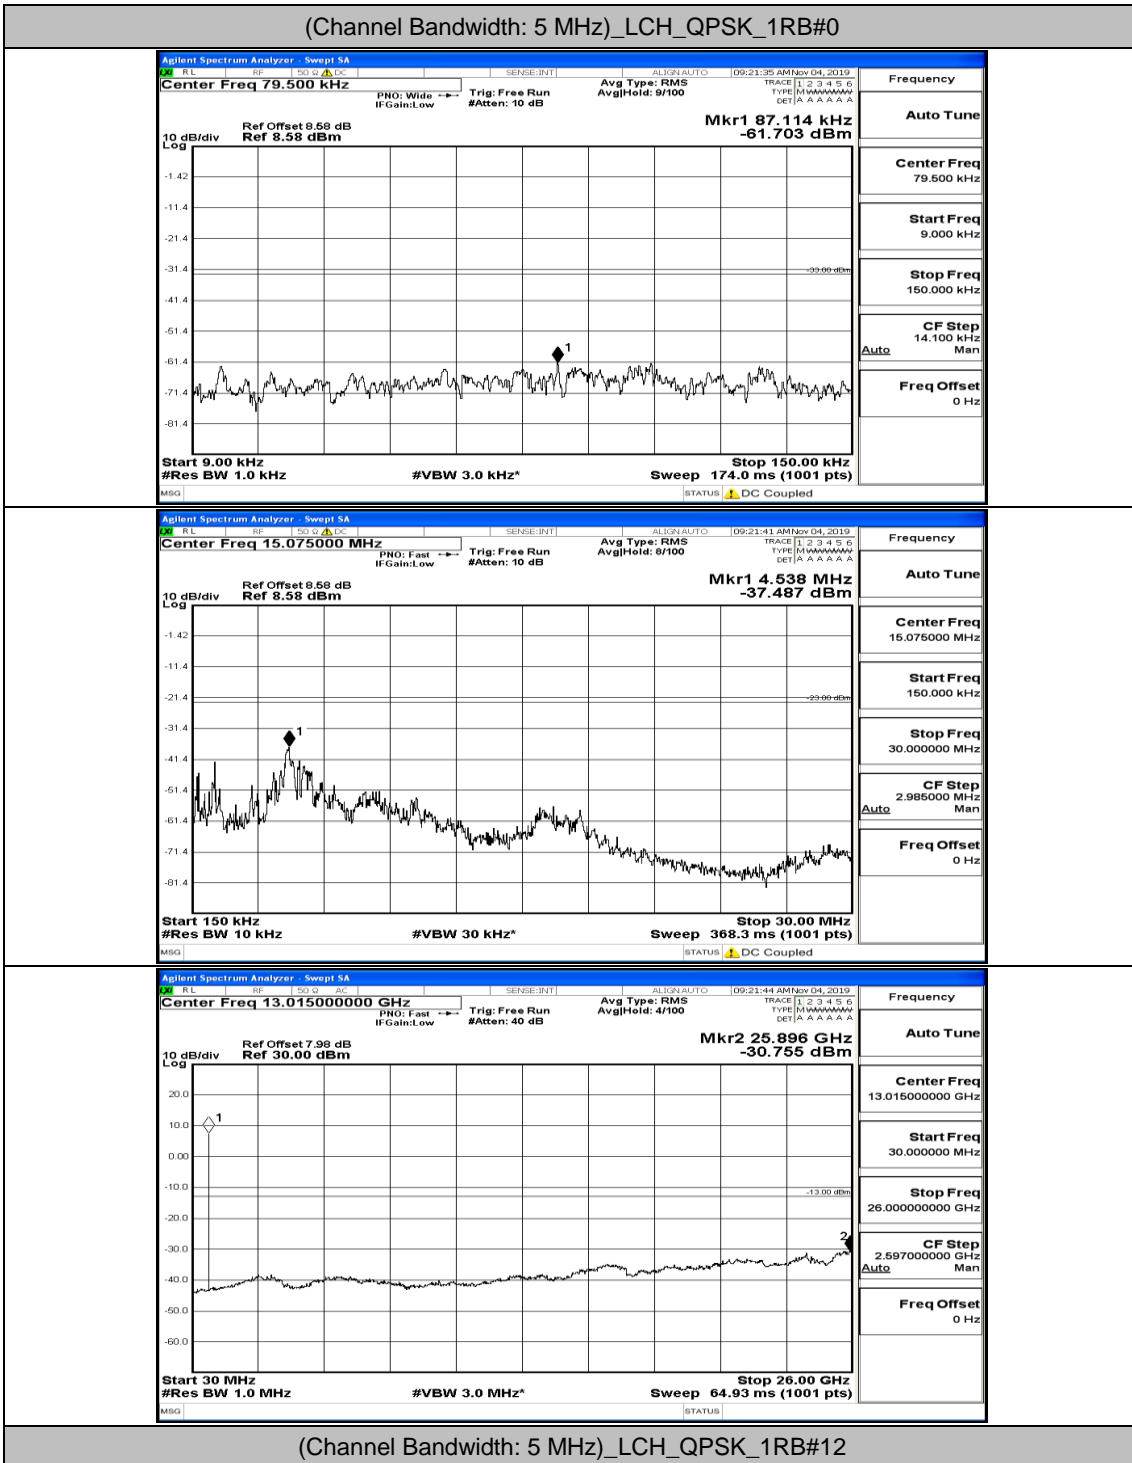

Channel Bandwidth: 5 MHz

(Channel Bandwidth: 5 MHz)_LCH_QPSK_1RB#0

(Channel Bandwidth: 5 MHz)_LCH_QPSK_1RB#12