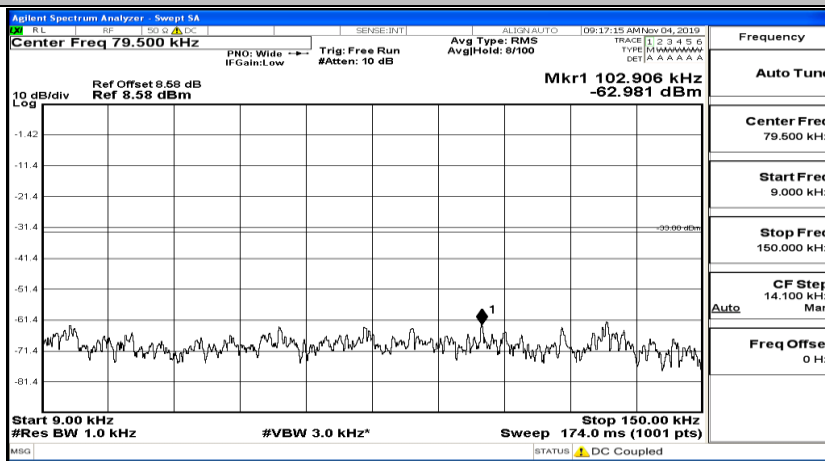

(Channel Bandwidth: 1.4 MHz)_MCH_16QAM_1RB#5

(Channel Bandwidth: 1.4 MHz)_HCH_16QAM_1RB#0

(Channel Bandwidth: 1.4 MHz)_HCH_16QAM_1RB#3

(Channel Bandwidth: 1.4 MHz)_HCH_16QAM_1RB#5

Channel Bandwidth: 3 MHz

(Channel Bandwidth: 3 MHz)_LCH_QPSK_1RB#0

(Channel Bandwidth: 3 MHz)_LCH_QPSK_1RB#7

(Channel Bandwidth: 3 MHz) LCH_QPSK_1RB#14

(Channel Bandwidth: 3 MHz)_MCH_QPSK_1RB#0

(Channel Bandwidth: 3 MHz)_MCH_QPSK_1RB#7