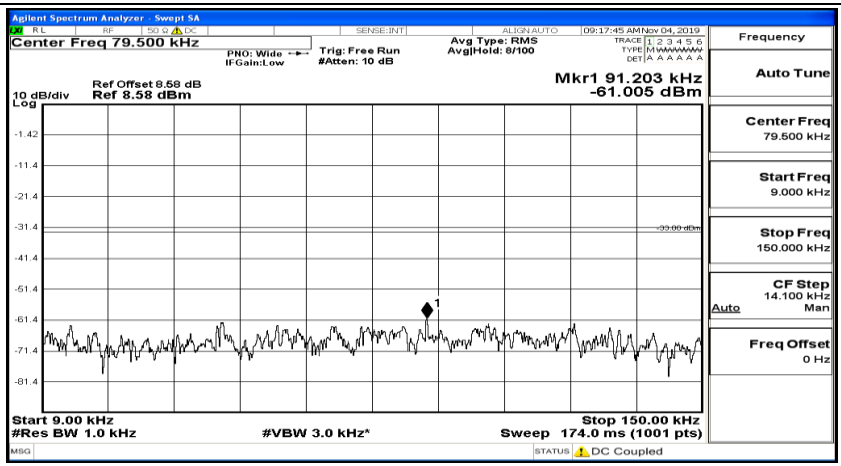

(Channel Bandwidth: 1.4 MHz)_MCH_16QAM_1RB#5

(Channel Bandwidth: 1.4 MHz)_HCH_16QAM_1RB#0

(Channel Bandwidth: 1.4 MHz)_HCH_16QAM_1RB#3

(Channel Bandwidth: 1.4 MHz)_HCH_16QAM_1RB#5

Channel Bandwidth: 3 MHz

(Channel Bandwidth: 3 MHz)_LCH_QPSK_1RB#0

(Channel Bandwidth: 3 MHz)_LCH_QPSK_1RB#7

(Channel Bandwidth: 3 MHz) LCH_QPSK_1RB#14

(Channel Bandwidth: 3 MHz)_MCH_QPSK_1RB#0

(Channel Bandwidth: 3 MHz)_MCH_QPSK_1RB#7

(Channel Bandwidth: 3 MHz)_MCH_QPSK_1RB#14

(Channel Bandwidth: 3 MHz)_HCH_QPSK_1RB#0

Frequency
Auto Tune
Center Freq 79.500 kHz
Start Freq 9.000 kHz
Stop Freq 150.000 kHz
CF Step 14.100 kHz Man
Freq Offset 0 Hz