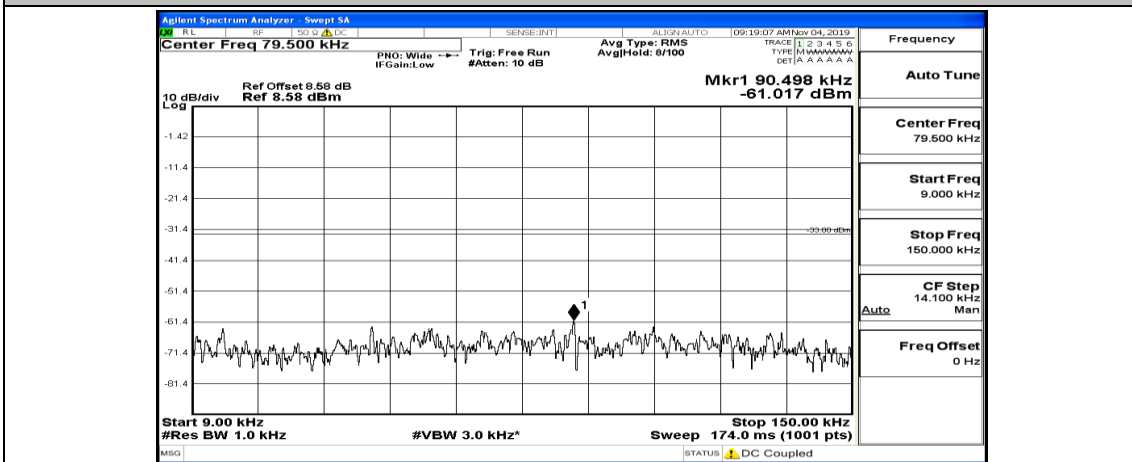

(Channel Bandwidth: 3 MHz)_LCH_QPSK_1RB#0

(Channel Bandwidth: 3 MHz)_LCH_QPSK_1RB#7

(Channel Bandwidth: 3 MHz) LCH_QPSK_1RB#14

(Channel Bandwidth: 3 MHz)_MCH_QPSK_1RB#0

(Channel Bandwidth: 3 MHz)_MCH_QPSK_1RB#7

(Channel Bandwidth: 3 MHz)_MCH_QPSK_1RB#14

(Channel Bandwidth: 3 MHz)_HCH_QPSK_1RB#0

Frequency
Auto Tune
Center Freq 79.500 kHz
Start Freq 9.000 kHz
Stop Freq 150.000 kHz
CF Step 14.100 kHz Man
Freq Offset 0 Hz