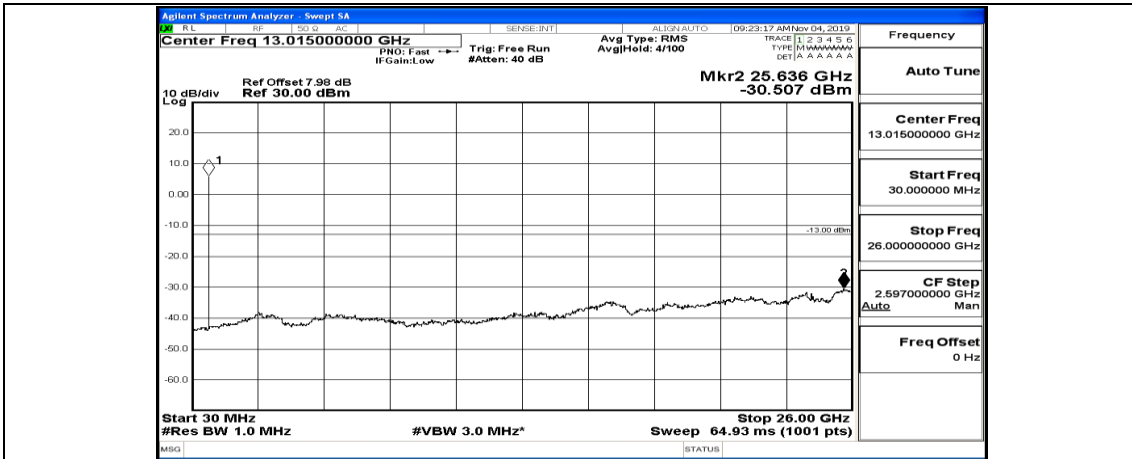

Channel Bandwidth: 5 MHz

(Channel Bandwidth: 5 MHz)_LCH_QPSK_1RB#0

(Channel Bandwidth: 5 MHz)_LCH_QPSK_1RB#12

(Channel Bandwidth: 5 MHz)_LCH_QPSK_1RB#24

(Channel Bandwidth: 5 MHz)_MCH_QPSK_1RB#0

(Channel Bandwidth: 5 MHz)_MCH_QPSK_1RB#12

(Channel Bandwidth: 5 MHz)_MCH_QPSK_1RB#24