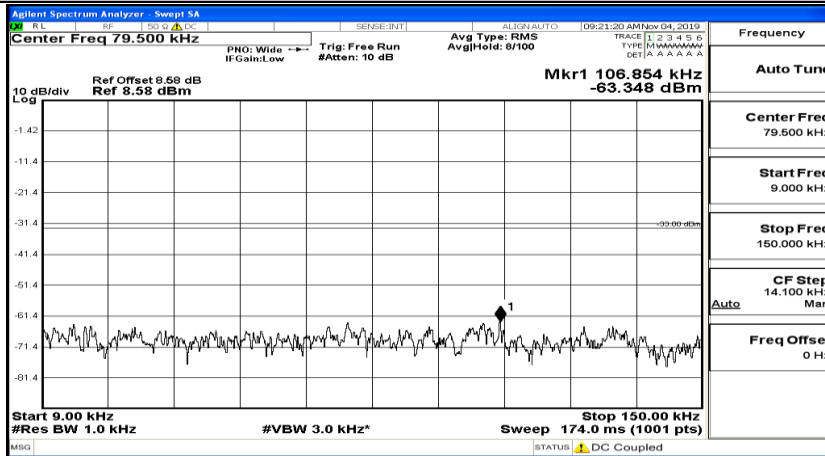

(Channel Bandwidth: 3 MHz)_HCH_16QAM_1RB#14