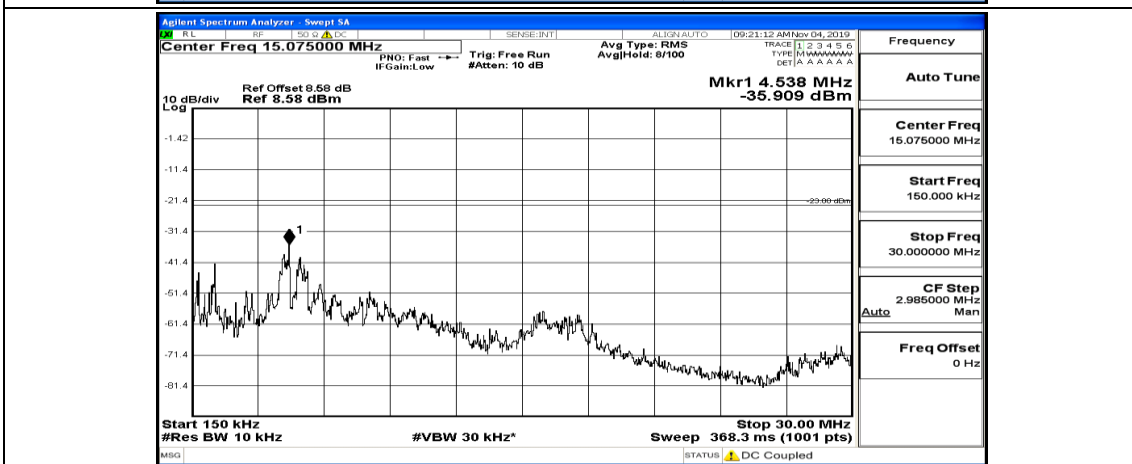

(Channel Bandwidth: 3 MHz)_HCH_16QAM_1RB#7