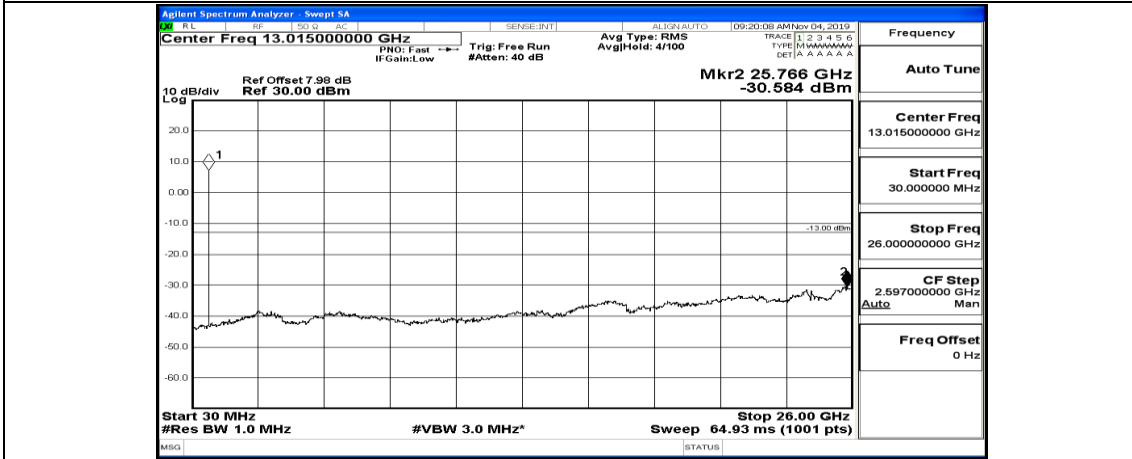

(Channel Bandwidth: 3 MHz)_HCH_16QAM_1RB#0