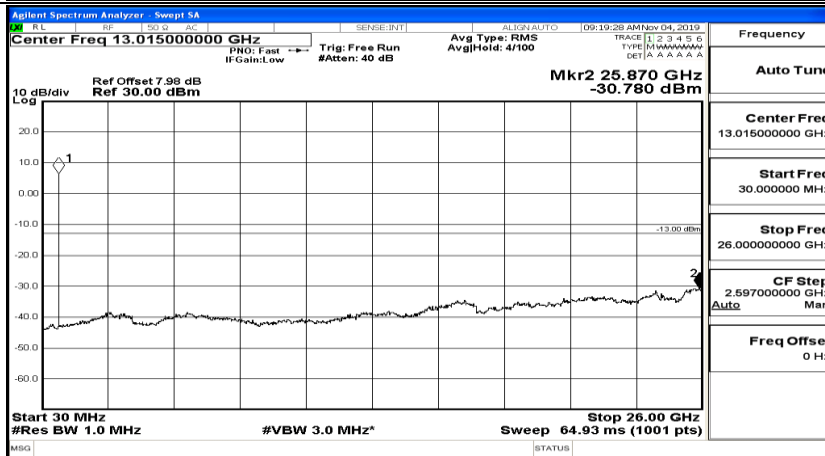

(Channel Bandwidth: 3 MHz)_LCH_QPSK_1RB#0

(Channel Bandwidth: 3 MHz)_LCH_QPSK_1RB#7

(Channel Bandwidth: 3 MHz) LCH_QPSK_1RB#14

(Channel Bandwidth: 3 MHz)_MCH_QPSK_1RB#0

(Channel Bandwidth: 3 MHz)_MCH_QPSK_1RB#7

(Channel Bandwidth: 3 MHz)_MCH_QPSK_1RB#14

(Channel Bandwidth: 3 MHz)_HCH_QPSK_1RB#0

Frequency
Auto Tune
Center Freq 79.500 kHz
Start Freq 9.000 kHz
Stop Freq 150.000 kHz
CF Step 14.100 kHz Man
Freq Offset 0 Hz