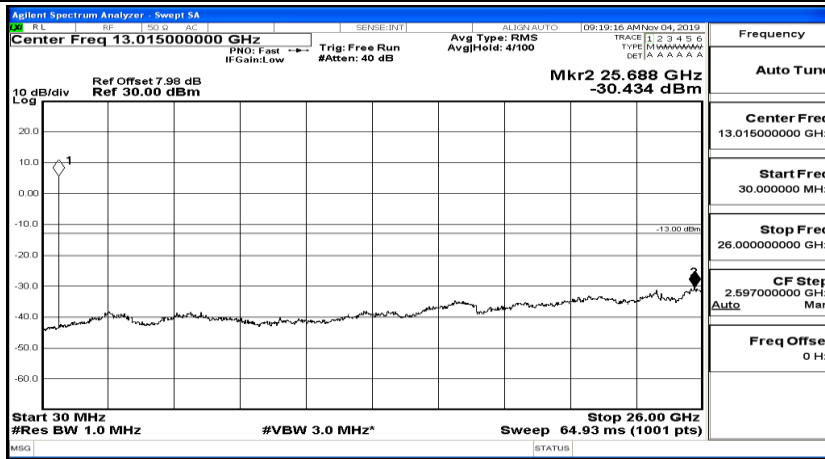

(Channel Bandwidth: 3 MHz)_LCH_QPSK_1RB#0

(Channel Bandwidth: 3 MHz)_LCH_QPSK_1RB#7

(Channel Bandwidth: 3 MHz) LCH_QPSK_1RB#14

(Channel Bandwidth: 3 MHz)_MCH_QPSK_1RB#0

(Channel Bandwidth: 3 MHz)_MCH_QPSK_1RB#7

(Channel Bandwidth: 3 MHz)_MCH_QPSK_1RB#14

(Channel Bandwidth: 3 MHz)_HCH_QPSK_1RB#0

Frequency
Auto Tune
Center Freq 79.500 kHz
Start Freq 9.000 kHz
Stop Freq 150.000 kHz
CF Step 14.100 kHz Man
Freq Offset 0 Hz