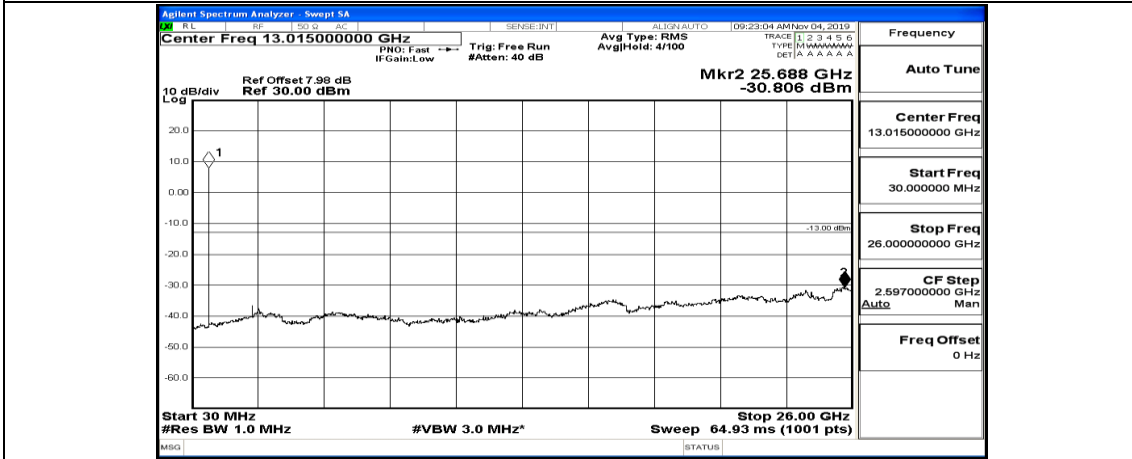

Channel Bandwidth: 5 MHz

(Channel Bandwidth: 5 MHz)_LCH_QPSK_1RB#0

(Channel Bandwidth: 5 MHz)_LCH_QPSK_1RB#12

(Channel Bandwidth: 5 MHz)_LCH_QPSK_1RB#24

(Channel Bandwidth: 5 MHz)_MCH_QPSK_1RB#0

(Channel Bandwidth: 5 MHz)_MCH_QPSK_1RB#12

(Channel Bandwidth: 5 MHz)_MCH_QPSK_1RB#24