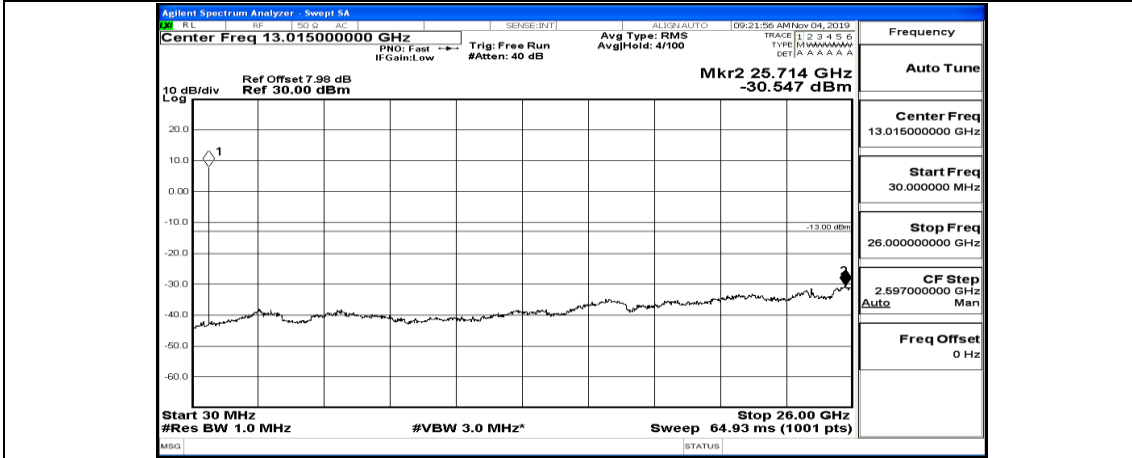

(Channel Bandwidth: 5 MHz)_LCH_QPSK_1RB#24