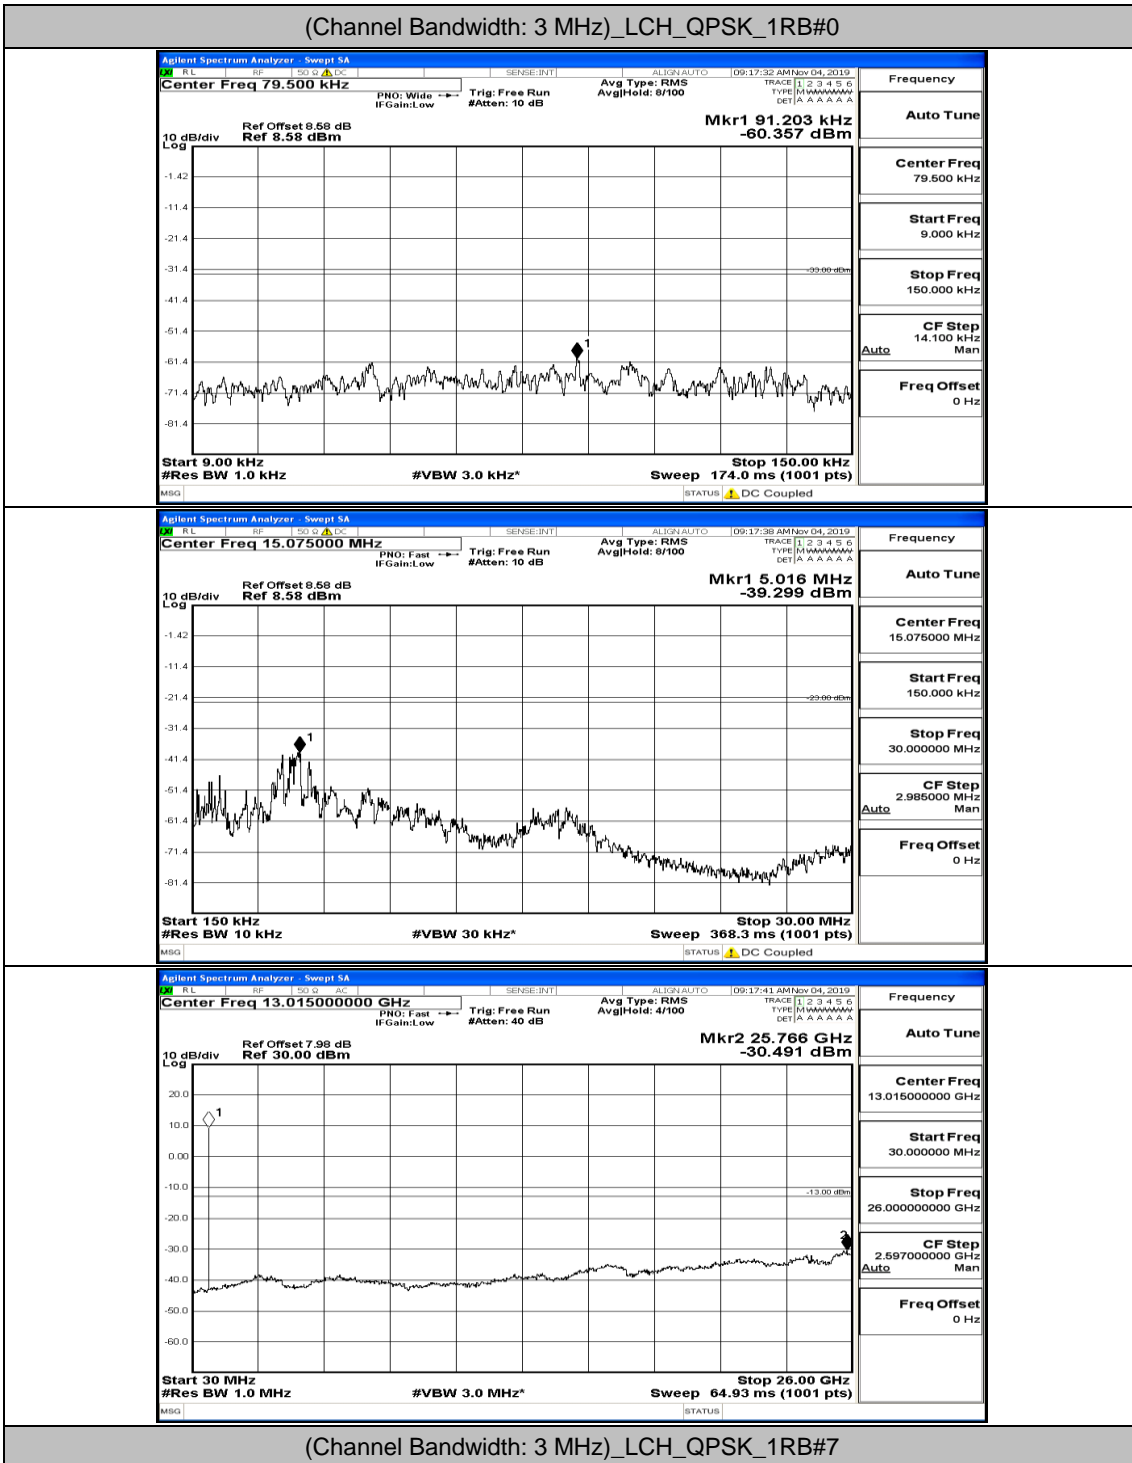

(Channel Bandwidth: 1.4 MHz)_MCH_16QAM_1RB#5

(Channel Bandwidth: 1.4 MHz)_HCH_16QAM_1RB#0

(Channel Bandwidth: 1.4 MHz)_HCH_16QAM_1RB#3

(Channel Bandwidth: 1.4 MHz)_HCH_16QAM_1RB#5

Channel Bandwidth: 3 MHz

(Channel Bandwidth: 3 MHz)_LCH_QPSK_1RB#0

(Channel Bandwidth: 3 MHz)_LCH_QPSK_1RB#7

(Channel Bandwidth: 3 MHz) LCH_QPSK_1RB#14

(Channel Bandwidth: 3 MHz)_MCH_QPSK_1RB#0

(Channel Bandwidth: 3 MHz)_MCH_QPSK_1RB#7

(Channel Bandwidth: 3 MHz)_MCH_QPSK_1RB#14

(Channel Bandwidth: 3 MHz)_HCH_QPSK_1RB#0

Frequency
Auto Tune
Center Freq 79.500 kHz
Start Freq 9.000 kHz
Stop Freq 150.000 kHz
CF Step 14.100 kHz Man
Freq Offset 0 Hz