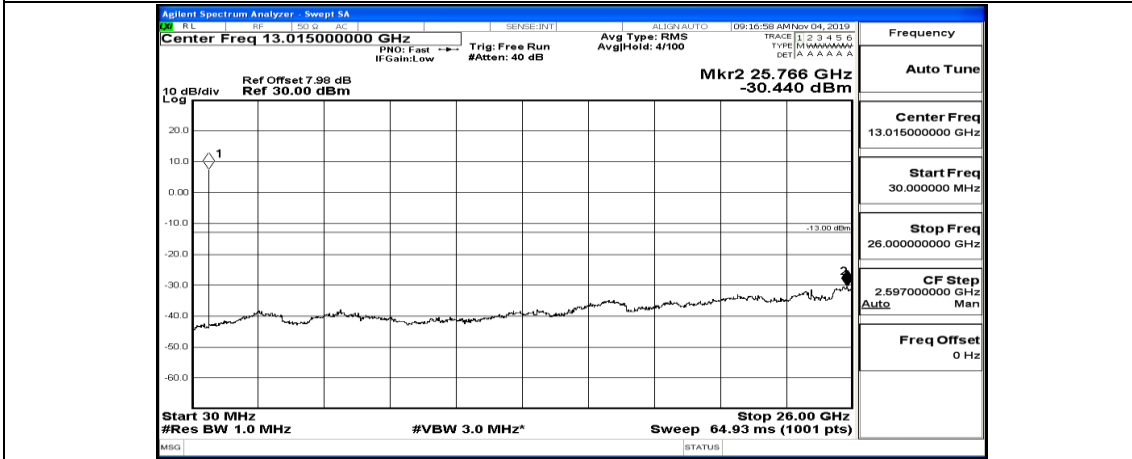

(Channel Bandwidth: 1.4 MHz)_MCH_16QAM_1RB#5

(Channel Bandwidth: 1.4 MHz)_HCH_16QAM_1RB#0

(Channel Bandwidth: 1.4 MHz)_HCH_16QAM_1RB#3

(Channel Bandwidth: 1.4 MHz)_HCH_16QAM_1RB#5

Channel Bandwidth: 3 MHz

(Channel Bandwidth: 3 MHz)_LCH_QPSK_1RB#0

(Channel Bandwidth: 3 MHz)_LCH_QPSK_1RB#7

(Channel Bandwidth: 3 MHz) LCH_QPSK_1RB#14

(Channel Bandwidth: 3 MHz)_MCH_QPSK_1RB#0

(Channel Bandwidth: 3 MHz)_MCH_QPSK_1RB#7

(Channel Bandwidth: 3 MHz)_MCH_QPSK_1RB#14

(Channel Bandwidth: 3 MHz)_HCH_QPSK_1RB#0

Frequency
Auto Tune
Center Freq 79.500 kHz
Start Freq 9.000 kHz
Stop Freq 150.000 kHz
CF Step 14.100 kHz Man
Freq Offset 0 Hz