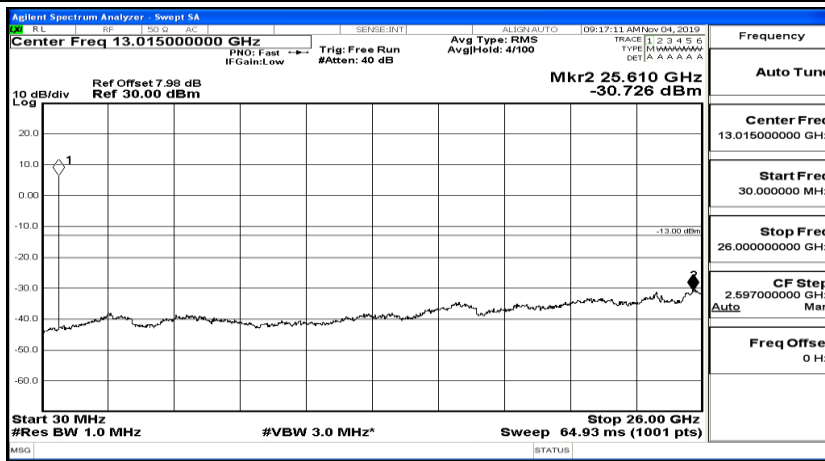

(Channel Bandwidth: 1.4 MHz)_MCH_16QAM_1RB#5

(Channel Bandwidth: 1.4 MHz)_HCH_16QAM_1RB#0

(Channel Bandwidth: 1.4 MHz)_HCH_16QAM_1RB#3

(Channel Bandwidth: 1.4 MHz)_HCH_16QAM_1RB#5

Channel Bandwidth: 3 MHz

(Channel Bandwidth: 3 MHz)_LCH_QPSK_1RB#0

(Channel Bandwidth: 3 MHz)_LCH_QPSK_1RB#7

(Channel Bandwidth: 3 MHz) LCH_QPSK_1RB#14

(Channel Bandwidth: 3 MHz)_MCH_QPSK_1RB#0

(Channel Bandwidth: 3 MHz)_MCH_QPSK_1RB#7

(Channel Bandwidth: 3 MHz)_MCH_QPSK_1RB#14

(Channel Bandwidth: 3 MHz)_HCH_QPSK_1RB#0

Frequency
Auto Tune
Center Freq 79.500 kHz
Start Freq 9.000 kHz
Stop Freq 150.000 kHz
CF Step 14.100 kHz Man
Freq Offset 0 Hz