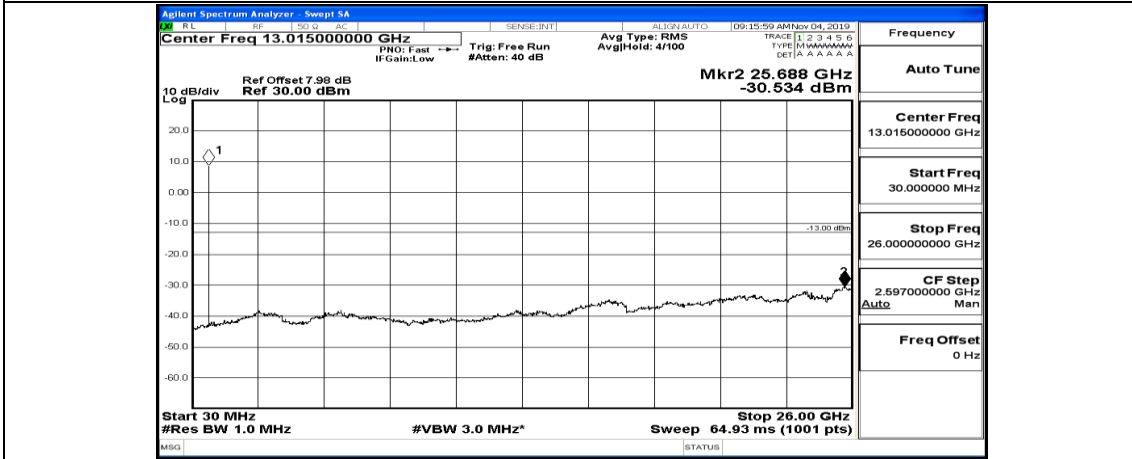

(Channel Bandwidth: 1.4 MHz)_MCH_16QAM_1RB#5

(Channel Bandwidth: 1.4 MHz)_HCH_16QAM_1RB#0

(Channel Bandwidth: 1.4 MHz)_HCH_16QAM_1RB#3

(Channel Bandwidth: 1.4 MHz)_HCH_16QAM_1RB#5

Channel Bandwidth: 3 MHz

(Channel Bandwidth: 3 MHz)_LCH_QPSK_1RB#0

(Channel Bandwidth: 3 MHz)_LCH_QPSK_1RB#7

(Channel Bandwidth: 3 MHz) LCH_QPSK_1RB#14

(Channel Bandwidth: 3 MHz)_MCH_QPSK_1RB#0

(Channel Bandwidth: 3 MHz)_MCH_QPSK_1RB#7

(Channel Bandwidth: 3 MHz)_MCH_QPSK_1RB#14

(Channel Bandwidth: 3 MHz)_HCH_QPSK_1RB#0

Frequency
Auto Tune
Center Freq 79.500 kHz
Start Freq 9.000 kHz
Stop Freq 150.000 kHz
CF Step 14.100 kHz Man
Freq Offset 0 Hz