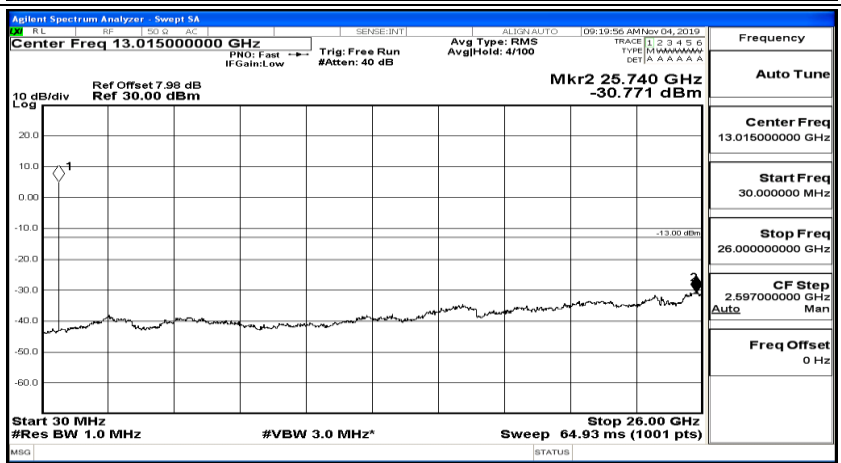

(Channel Bandwidth: 3 MHz)_MCH_16QAM_1RB#14