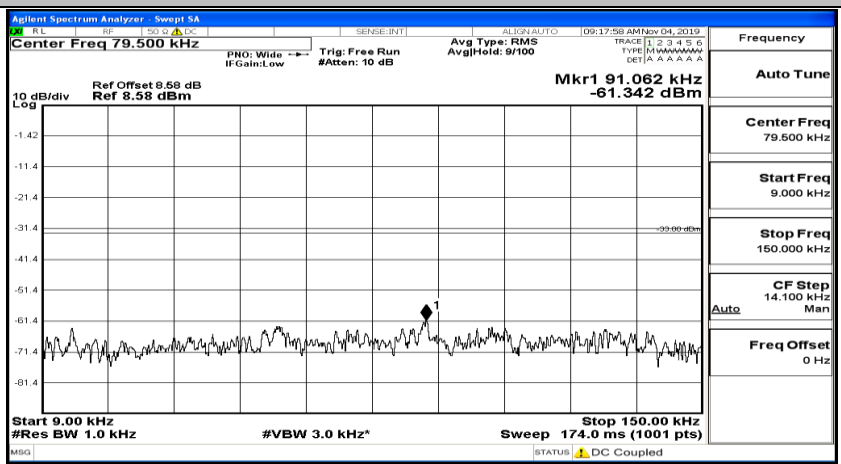

(Channel Bandwidth: 1.4 MHz)_MCH_16QAM_1RB#5

(Channel Bandwidth: 1.4 MHz)_HCH_16QAM_1RB#0

(Channel Bandwidth: 1.4 MHz)_HCH_16QAM_1RB#3

(Channel Bandwidth: 1.4 MHz)_HCH_16QAM_1RB#5

Channel Bandwidth: 3 MHz

(Channel Bandwidth: 3 MHz)_LCH_QPSK_1RB#0

(Channel Bandwidth: 3 MHz)_LCH_QPSK_1RB#7

(Channel Bandwidth: 3 MHz) LCH_QPSK_1RB#14

(Channel Bandwidth: 3 MHz)_MCH_QPSK_1RB#0

(Channel Bandwidth: 3 MHz)_MCH_QPSK_1RB#7

(Channel Bandwidth: 3 MHz)_MCH_QPSK_1RB#14

(Channel Bandwidth: 3 MHz)_HCH_QPSK_1RB#0

Frequency
Auto Tune
Center Freq 79.500 kHz
Start Freq 9.000 kHz
Stop Freq 150.000 kHz
CF Step 14.100 kHz Man
Freq Offset 0 Hz