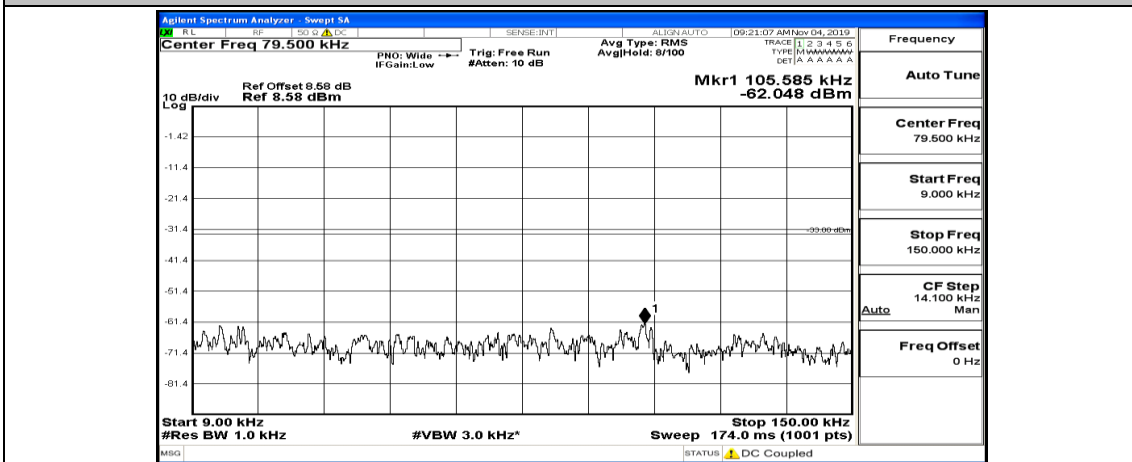

(Channel Bandwidth: 3 MHz)_HCH_16QAM_1RB#7