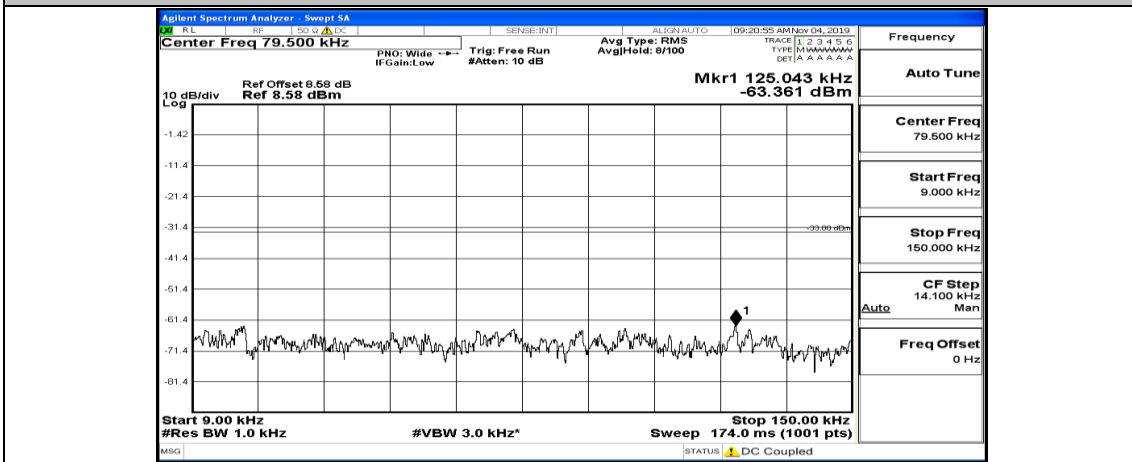

(Channel Bandwidth: 3 MHz)_HCH_16QAM_1RB#0