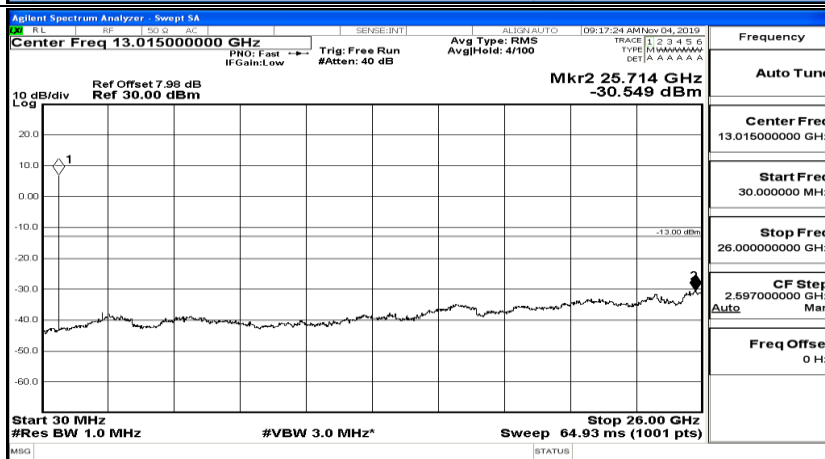

(Channel Bandwidth: 1.4 MHz)_MCH_16QAM_1RB#5

(Channel Bandwidth: 1.4 MHz)_HCH_16QAM_1RB#0

(Channel Bandwidth: 1.4 MHz)_HCH_16QAM_1RB#3

(Channel Bandwidth: 1.4 MHz)_HCH_16QAM_1RB#5

Channel Bandwidth: 3 MHz

(Channel Bandwidth: 3 MHz)_LCH_QPSK_1RB#0

(Channel Bandwidth: 3 MHz)_LCH_QPSK_1RB#7

(Channel Bandwidth: 3 MHz) LCH_QPSK_1RB#14

(Channel Bandwidth: 3 MHz)_MCH_QPSK_1RB#0

(Channel Bandwidth: 3 MHz)_MCH_QPSK_1RB#7

(Channel Bandwidth: 3 MHz)_MCH_QPSK_1RB#14

(Channel Bandwidth: 3 MHz)_HCH_QPSK_1RB#0

Frequency
Auto Tune
Center Freq 79.500 kHz
Start Freq 9.000 kHz
Stop Freq 150.000 kHz
CF Step 14.100 kHz Man
Freq Offset 0 Hz