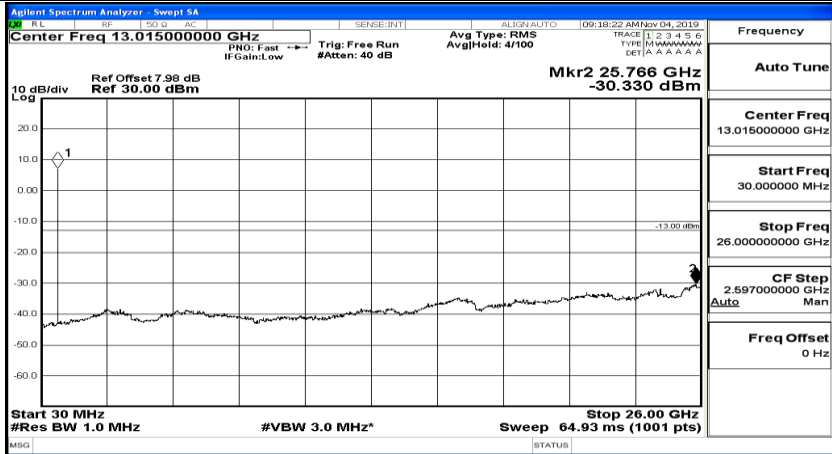

(Channel Bandwidth: 3 MHz)_HCH_QPSK_1RB#7

(Channel Bandwidth: 3 MHz)_HCH_QPSK_1RB#14

(Channel Bandwidth: 3 MHz)_LCH_16QAM_1RB#0

Frequency	Auto Tune
Center Freq	79.500 kHz
Start Freq	9.000 kHz
Stop Freq	150.000 kHz
CF Step	14.100 kHz Man
Auto	
Freq Offset	0 Hz

Frequency	Auto Tune
Center Freq	15.075000 MHz
Start Freq	150.000 kHz
Stop Freq	30.000000 MHz
CF Step	2.985000 MHz Man
Auto	
Freq Offset	0 Hz

Frequency	Auto Tune
Center Freq	13.015000000 GHz
Start Freq	30.000000 MHz
Stop Freq	26.000000000 GHz
CF Step	2.597000000 GHz Man
Auto	
Freq Offset	0 Hz