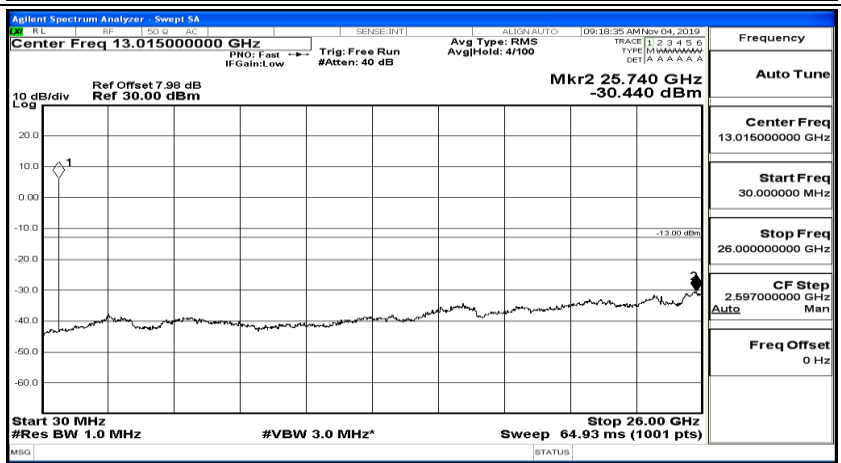

(Channel Bandwidth: 3 MHz)_LCH_16QAM_1RB#14