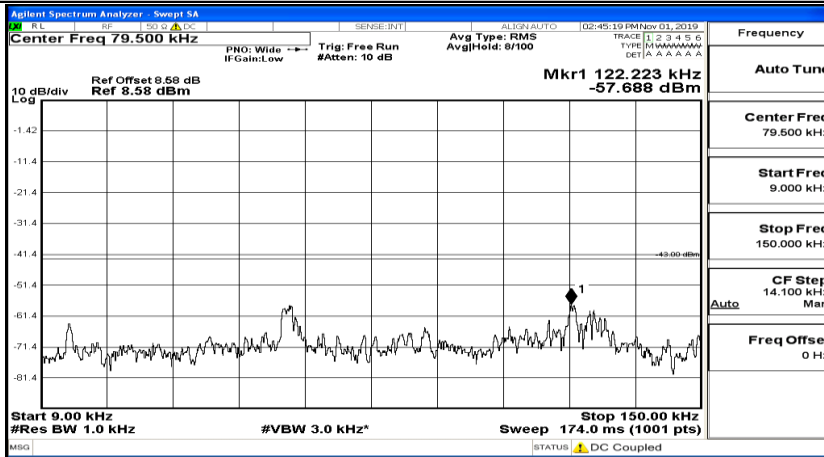

(Channel Bandwidth:20 MHz)_HCH_QPSK_1RB#0

(Channel Bandwidth:20 MHz)_HCH_QPSK_1RB#49