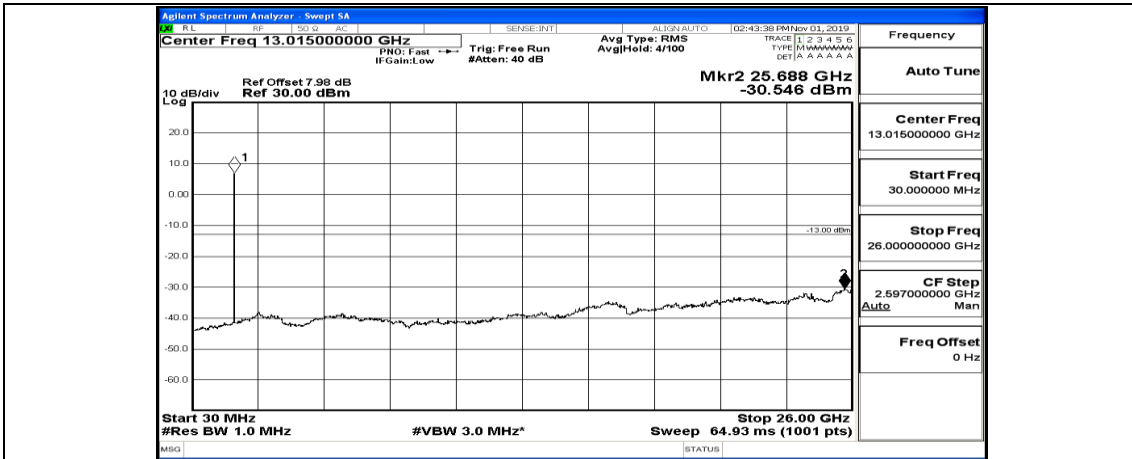

(Channel Bandwidth:20 MHz)_LCH_16QAM_1RB#99