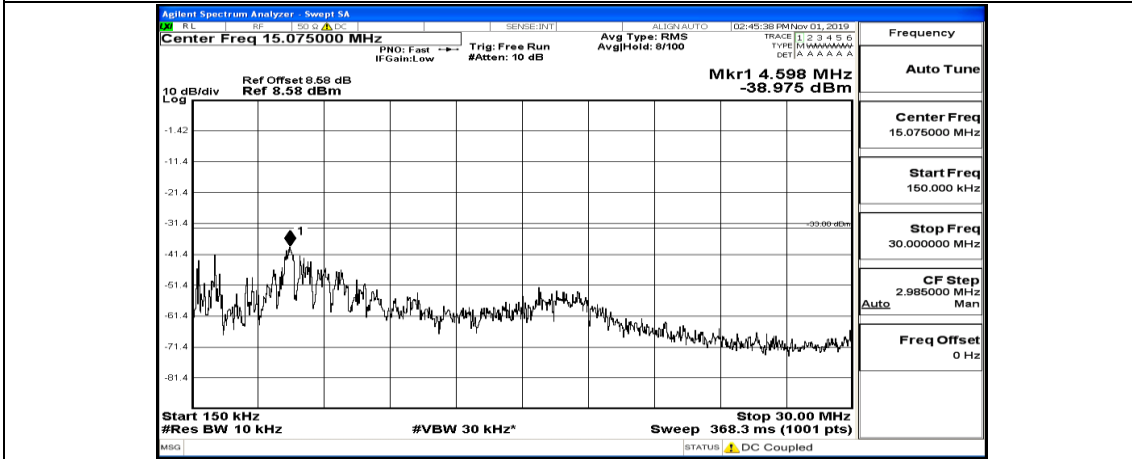

(Channel Bandwidth:20 MHz)_HCH_QPSK_1RB#99