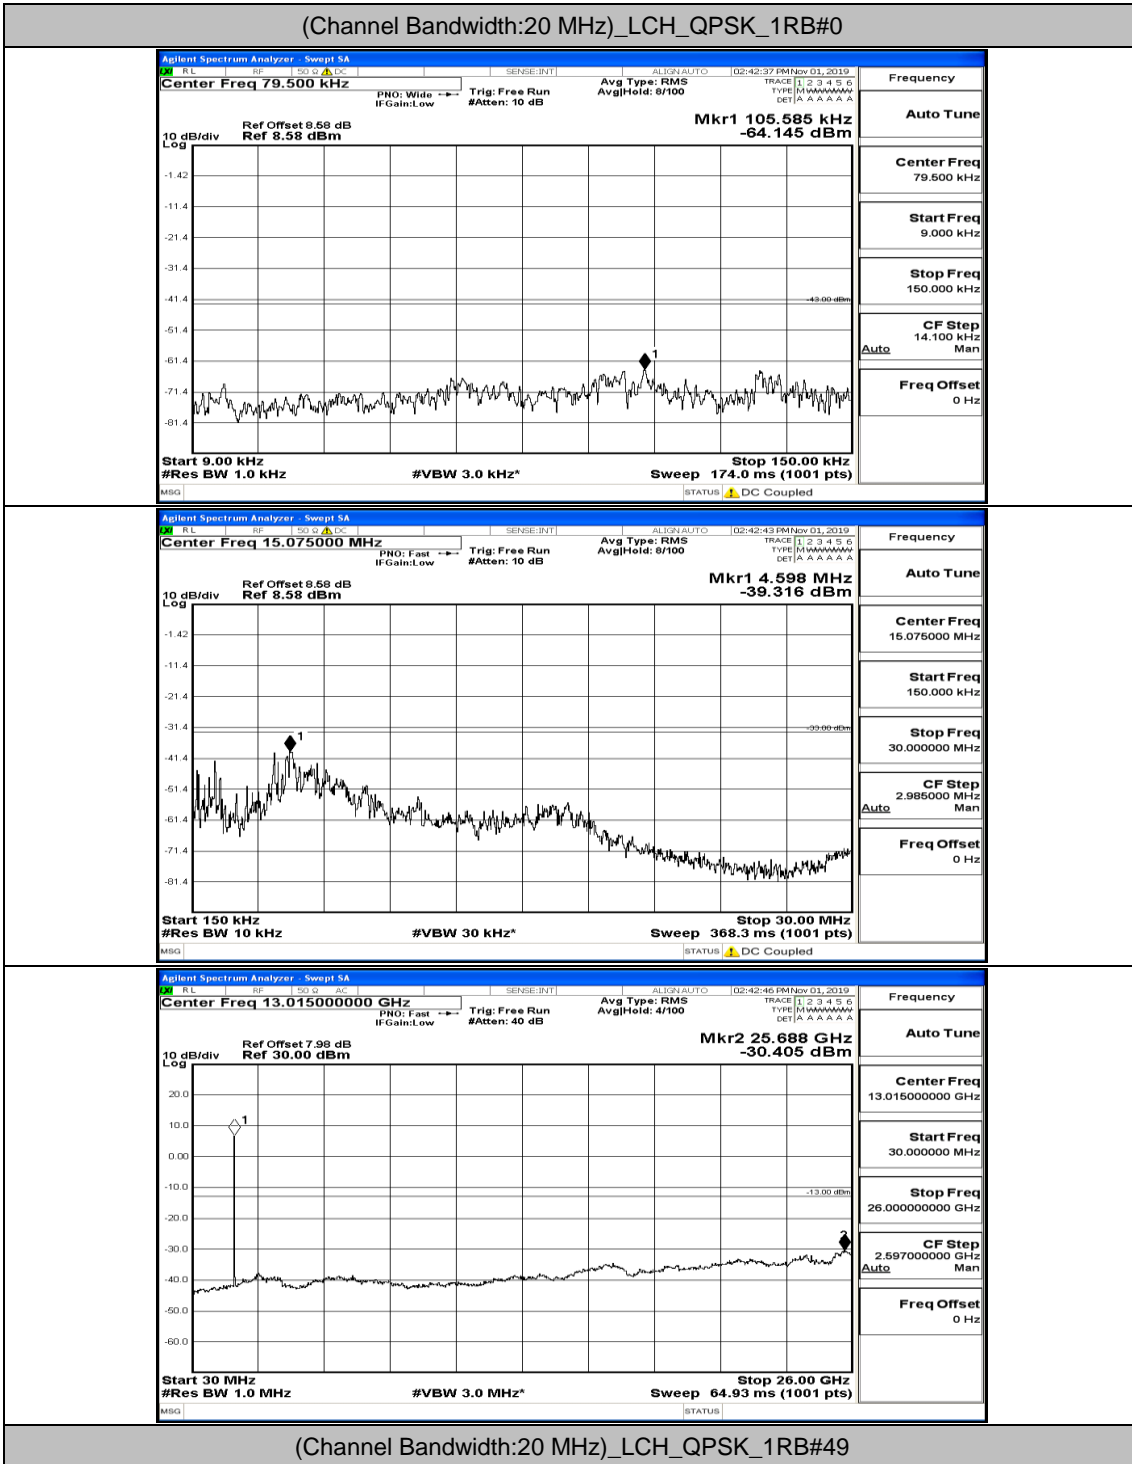

(Channel Bandwidth:15 MHz)_MCH_16QAM_1RB#37

(Channel Bandwidth:15 MHz)_MCH_16QAM_1RB#74

(Channel Bandwidth:15 MHz)_HCH_16QAM_1RB#0

(Channel Bandwidth:15 MHz)_HCH_16QAM_1RB#37

(Channel Bandwidth:15 MHz)_HCH_16QAM_1RB#74

Channel Bandwidth: 20 MHz

(Channel Bandwidth:20 MHz)_LCH_QPSK_1RB#0

(Channel Bandwidth:20 MHz)_LCH_QPSK_1RB#99

(Channel Bandwidth:20 MHz)_LCH_QPSK_50RB#0

(Channel Bandwidth:20 MHz)_MCH_QPSK_1RB#0

(Channel Bandwidth:20 MHz)_MCH_QPSK_1RB#49