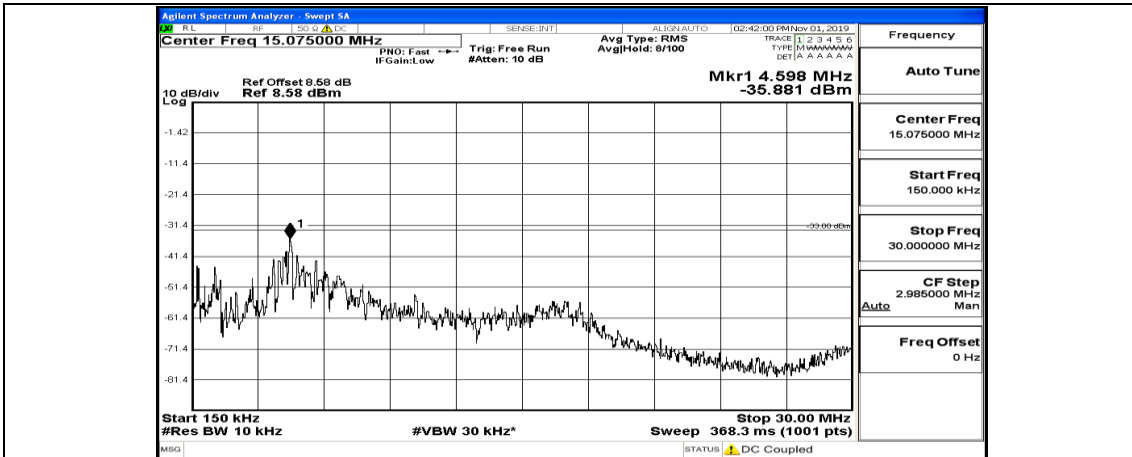

Frequency
Auto Tune
Center Freq 15.075000 MHz
Start Freq 150.000 kHz
Stop Freq 30.000000 MHz
CF Step 2.985000 MHz Man
Freq Offset 0 Hz

Frequency
Auto Tune
Center Freq 13.015000000 GHz
Start Freq 30.000000 MHz
Stop Freq 26.000000000 GHz
CF Step 2.597000000 GHz Man
Freq Offset 0 Hz

(Channel Bandwidth:15 MHz)_MCH_16QAM_1RB#37

(Channel Bandwidth:15 MHz)_MCH_16QAM_1RB#74

(Channel Bandwidth:15 MHz)_HCH_16QAM_1RB#0

(Channel Bandwidth:15 MHz)_HCH_16QAM_1RB#37

(Channel Bandwidth:15 MHz)_HCH_16QAM_1RB#74