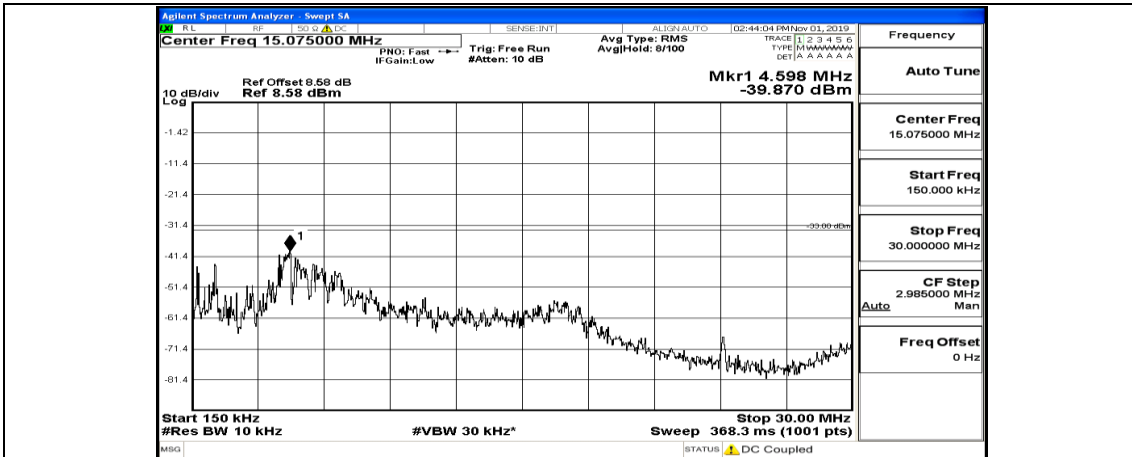

Channel Bandwidth: 20 MHz

(Channel Bandwidth:20 MHz)_LCH_QPSK_1RB#0

(Channel Bandwidth:20 MHz)_LCH_QPSK_1RB#99

(Channel Bandwidth:20 MHz)_LCH_QPSK_50RB#0

(Channel Bandwidth:20 MHz)_MCH_QPSK_1RB#0

(Channel Bandwidth:20 MHz)_MCH_QPSK_1RB#49