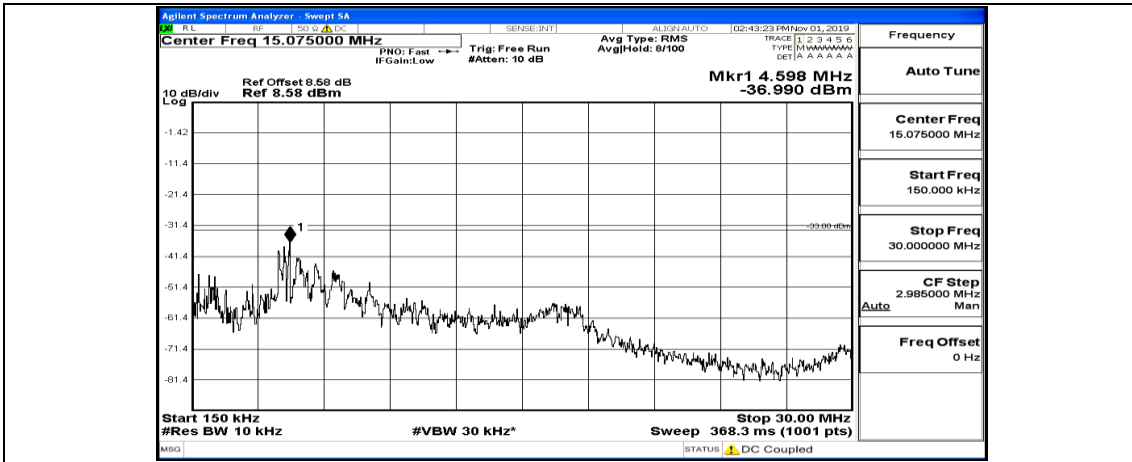

(Channel Bandwidth:20 MHz)_MCH_QPSK_1RB#99

(Channel Bandwidth:20 MHz)_HCH_QPSK_1RB#0

(Channel Bandwidth:20 MHz)_HCH_QPSK_1RB#49

(Channel Bandwidth:20 MHz)_HCH_QPSK_1RB#99

(Channel Bandwidth:20 MHz)_LCH_16QAM_1RB#0