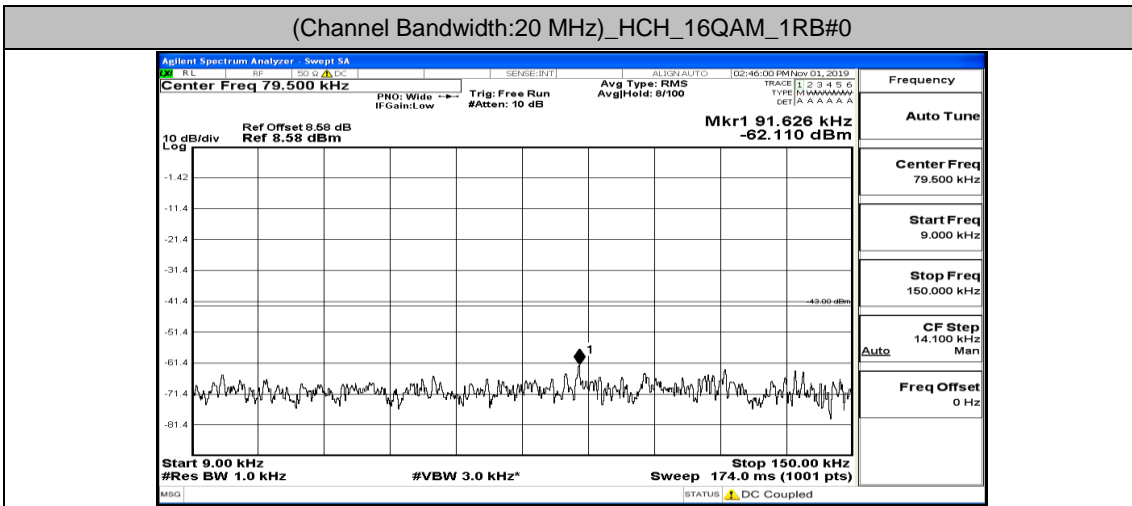

(Channel Bandwidth:20 MHz)_LCH_16QAM_1RB#49

(Channel Bandwidth:20 MHz)_LCH_16QAM_1RB#99

(Channel Bandwidth:20 MHz)_MCH_16QAM_1RB#99

(Channel Bandwidth:20 MHz)_MCH_16QAM_50RB#0

(Channel Bandwidth:20 MHz)_HCH_16QAM_1RB#0