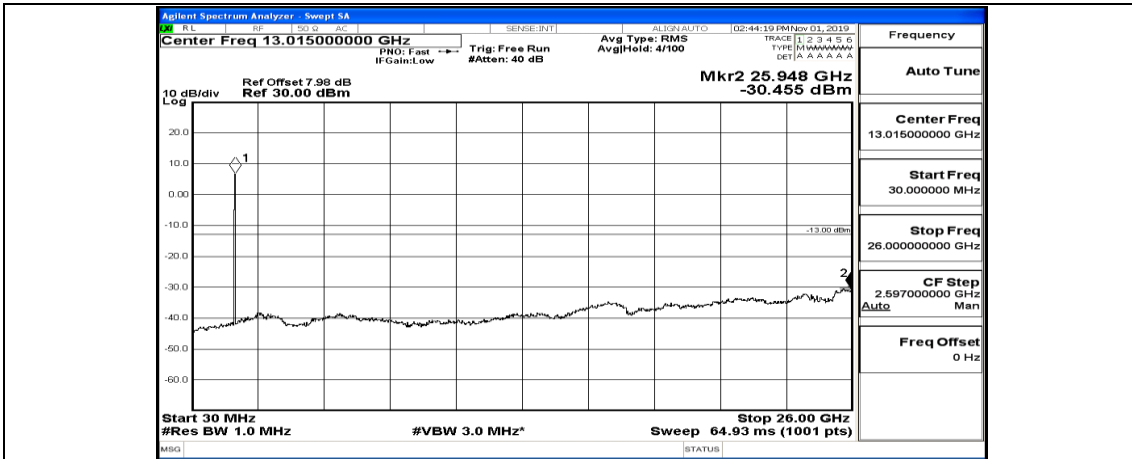

Channel Bandwidth: 20 MHz

(Channel Bandwidth:20 MHz)_LCH_QPSK_1RB#0

(Channel Bandwidth:20 MHz)_LCH_QPSK_1RB#99

(Channel Bandwidth:20 MHz)_LCH_QPSK_50RB#0

(Channel Bandwidth:20 MHz)_MCH_QPSK_1RB#0

(Channel Bandwidth:20 MHz)_MCH_QPSK_1RB#49