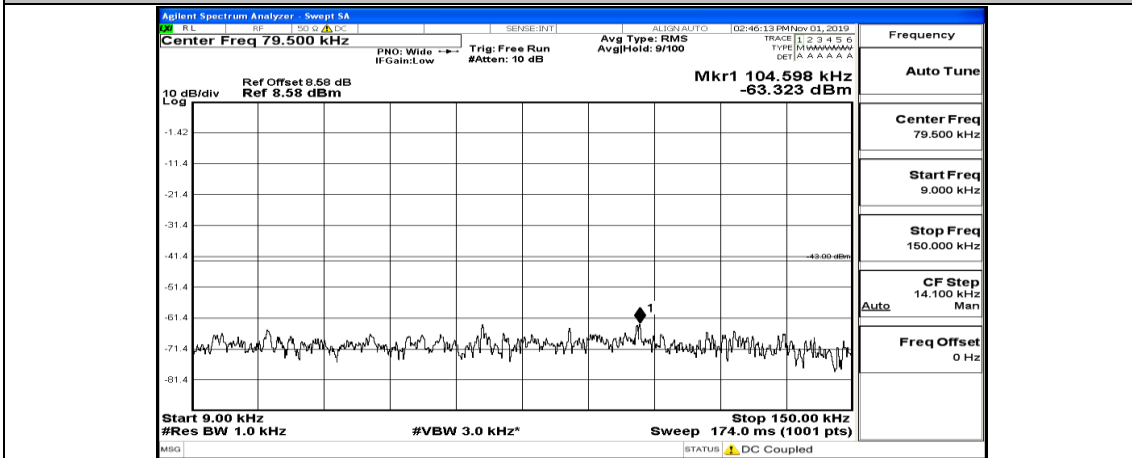

(Channel Bandwidth:20 MHz)_HCH_16QAM_1RB#49