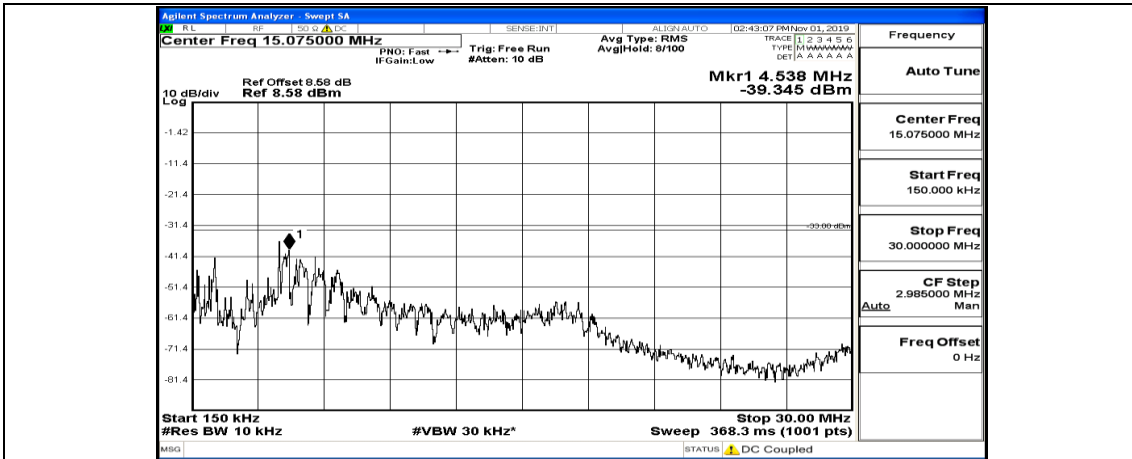

Channel Bandwidth: 20 MHz

(Channel Bandwidth:20 MHz)_LCH_QPSK_1RB#0

(Channel Bandwidth:20 MHz)_LCH_QPSK_1RB#99

(Channel Bandwidth:20 MHz)_LCH_QPSK_50RB#0

(Channel Bandwidth:20 MHz)_MCH_QPSK_1RB#0

(Channel Bandwidth:20 MHz)_MCH_QPSK_1RB#49