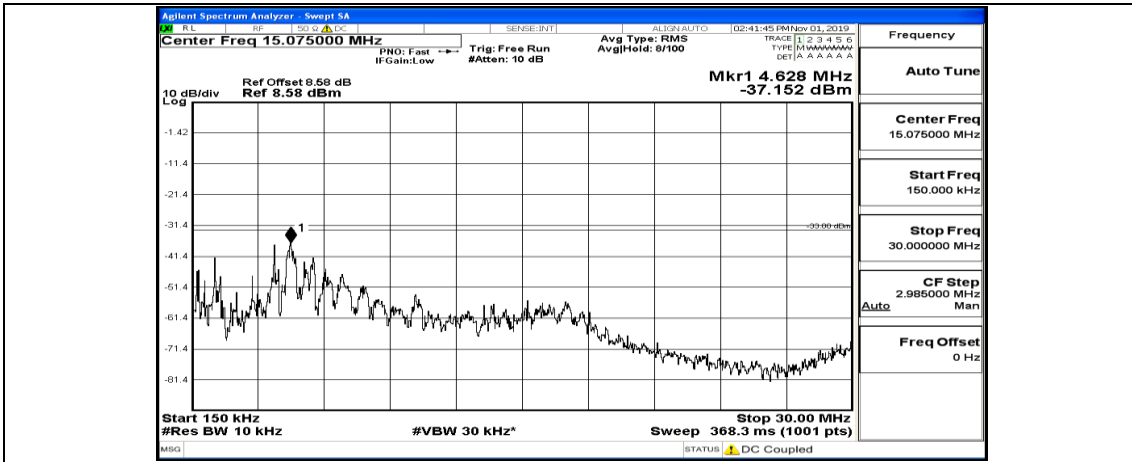

(Channel Bandwidth:15 MHz)_HCH_QPSK_1RB#0

(Channel Bandwidth:15 MHz)_HCH_QPSK_1RB#37

(Channel Bandwidth:15 MHz)_HCH_QPSK_1RB#74

(Channel Bandwidth:15 MHz)_LCH_16QAM_1RB#0

(Channel Bandwidth:15 MHz)_LCH_16QAM_1RB#37

(Channel Bandwidth:15 MHz)_LCH_16QAM_1RB#74

(Channel Bandwidth:15 MHz)_LCH_16QAM_37RB#0

(Channel Bandwidth:15 MHz)_MCH_16QAM_1RB#0

Frequency
Auto Tune
Center Freq 79.500 kHz
Start Freq 9.000 kHz
Stop Freq 150.000 kHz
CF Step 14.100 kHz Man
Freq Offset 0 Hz

Frequency
Auto Tune
Center Freq 15.075000 MHz
Start Freq 150.000 kHz
Stop Freq 30.000000 MHz
CF Step 2.985000 MHz Man
Freq Offset 0 Hz

Frequency
Auto Tune
Center Freq 13.015000000 GHz
Start Freq 30.000000 MHz
Stop Freq 26.000000000 GHz
CF Step 2.597000000 GHz Man
Freq Offset 0 Hz