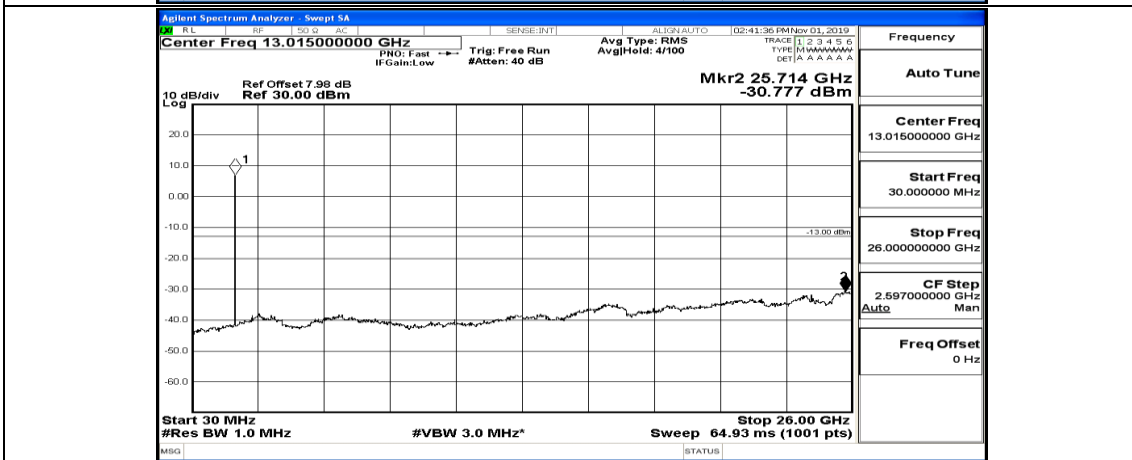

(Channel Bandwidth:15 MHz)_HCH_QPSK_1RB#0

(Channel Bandwidth:15 MHz)_HCH_QPSK_1RB#37

(Channel Bandwidth:15 MHz)_HCH_QPSK_1RB#74

(Channel Bandwidth:15 MHz)_LCH_16QAM_1RB#0

(Channel Bandwidth:15 MHz)_LCH_16QAM_1RB#37

(Channel Bandwidth:15 MHz)_LCH_16QAM_1RB#74

(Channel Bandwidth:15 MHz)_LCH_16QAM_37RB#0

(Channel Bandwidth:15 MHz)_MCH_16QAM_1RB#0

Frequency
Auto Tune
Center Freq 79.500 kHz
Start Freq 9.000 kHz
Stop Freq 150.000 kHz
CF Step 14.100 kHz Man
Freq Offset 0 Hz

Frequency
Auto Tune
Center Freq 15.075000 MHz
Start Freq 150.000 kHz
Stop Freq 30.000000 MHz
CF Step 2.985000 MHz Man
Freq Offset 0 Hz

Frequency
Auto Tune
Center Freq 13.015000000 GHz
Start Freq 30.000000 MHz
Stop Freq 26.000000000 GHz
CF Step 2.597000000 GHz Man
Freq Offset 0 Hz