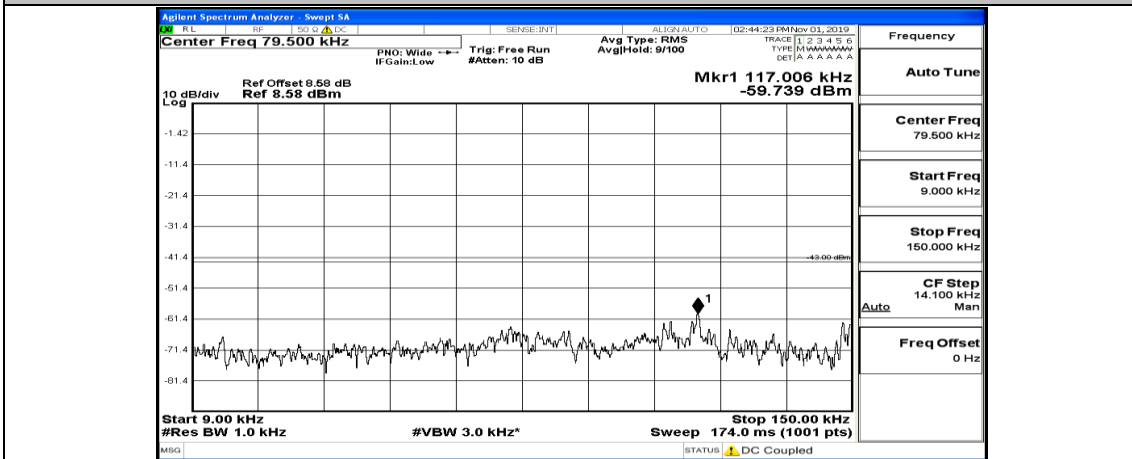

(Channel Bandwidth:20 MHz)_MCH_QPSK_1RB#99