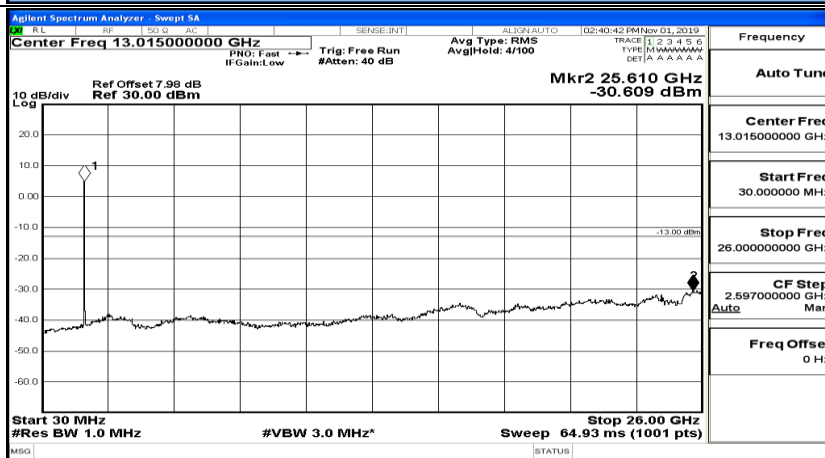

(Channel Bandwidth:15 MHz)_LCH_16QAM_1RB#74

(Channel Bandwidth:15 MHz)_LCH_16QAM_37RB#0

(Channel Bandwidth:15 MHz)_MCH_16QAM_1RB#0

Frequency
Auto Tune
Center Freq 79.500 kHz
Start Freq 9.000 kHz
Stop Freq 150.000 kHz
CF Step 14.100 kHz Man
Freq Offset 0 Hz

Frequency
Auto Tune
Center Freq 15.075000 MHz
Start Freq 150.000 kHz
Stop Freq 30.000000 MHz
CF Step 2.985000 MHz Man
Freq Offset 0 Hz

Frequency
Auto Tune
Center Freq 13.015000000 GHz
Start Freq 30.000000 MHz
Stop Freq 26.000000000 GHz
CF Step 2.597000000 GHz Man
Freq Offset 0 Hz