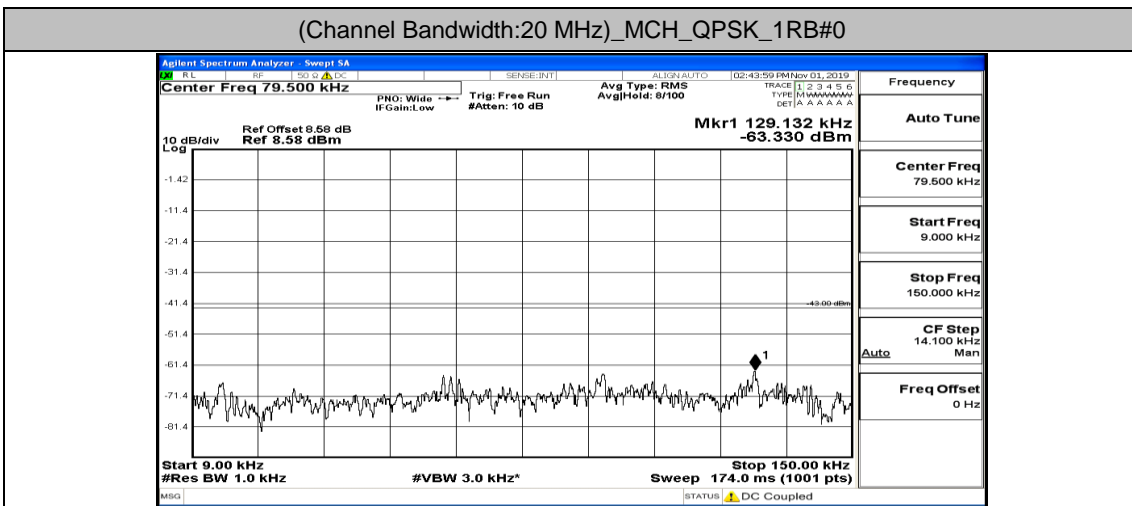

Channel Bandwidth: 20 MHz

(Channel Bandwidth:20 MHz)_LCH_QPSK_1RB#0

(Channel Bandwidth:20 MHz)_LCH_QPSK_1RB#99

(Channel Bandwidth:20 MHz)_LCH_QPSK_50RB#0

(Channel Bandwidth:20 MHz)_MCH_QPSK_1RB#0

(Channel Bandwidth:20 MHz)_MCH_QPSK_1RB#49