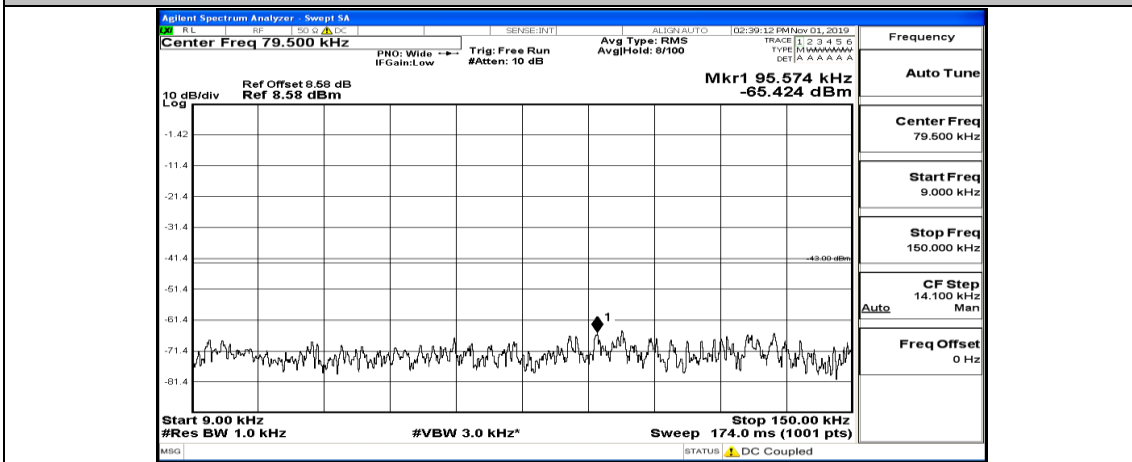

(Channel Bandwidth:15 MHz)_HCH_QPSK_1RB#0

(Channel Bandwidth:15 MHz)_HCH_QPSK_1RB#37

(Channel Bandwidth:15 MHz)_HCH_QPSK_1RB#74

(Channel Bandwidth:15 MHz)_LCH_16QAM_1RB#0

(Channel Bandwidth:15 MHz)_LCH_16QAM_1RB#37

(Channel Bandwidth:15 MHz)_LCH_16QAM_1RB#74

(Channel Bandwidth:15 MHz)_LCH_16QAM_37RB#0

(Channel Bandwidth:15 MHz)_MCH_16QAM_1RB#0

Frequency
Auto Tune
Center Freq 79.500 kHz
Start Freq 9.000 kHz
Stop Freq 150.000 kHz
CF Step 14.100 kHz Man
Freq Offset 0 Hz

Frequency
Auto Tune
Center Freq 15.075000 MHz
Start Freq 150.000 kHz
Stop Freq 30.000000 MHz
CF Step 2.985000 MHz Man
Freq Offset 0 Hz

Frequency
Auto Tune
Center Freq 13.015000000 GHz
Start Freq 30.000000 MHz
Stop Freq 26.000000000 GHz
CF Step 2.597000000 GHz Man
Freq Offset 0 Hz