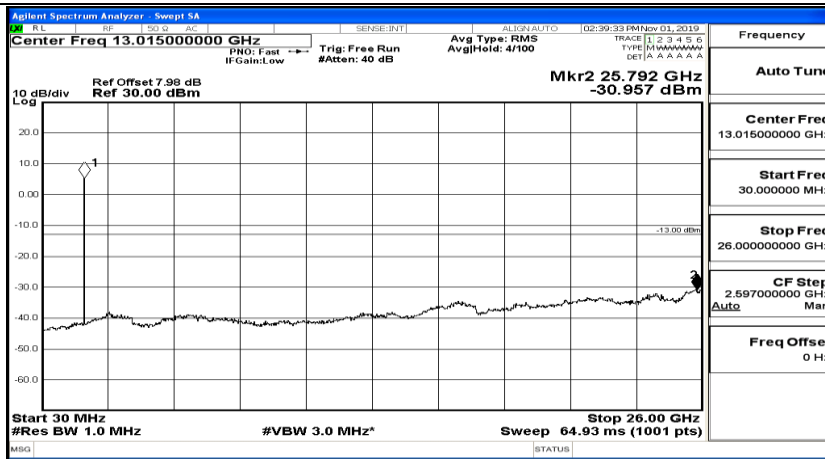

(Channel Bandwidth:15 MHz)_HCH_QPSK_1RB#0

(Channel Bandwidth:15 MHz)_HCH_QPSK_1RB#37

(Channel Bandwidth:15 MHz)_HCH_QPSK_1RB#74

(Channel Bandwidth:15 MHz)_LCH_16QAM_1RB#0

(Channel Bandwidth:15 MHz)_LCH_16QAM_1RB#37

(Channel Bandwidth:15 MHz)_LCH_16QAM_1RB#74

(Channel Bandwidth:15 MHz)_LCH_16QAM_37RB#0

(Channel Bandwidth:15 MHz)_MCH_16QAM_1RB#0

Frequency
Auto Tune
Center Freq 79.500 kHz
Start Freq 9.000 kHz
Stop Freq 150.000 kHz
CF Step 14.100 kHz Man
Freq Offset 0 Hz

Frequency
Auto Tune
Center Freq 15.075000 MHz
Start Freq 150.000 kHz
Stop Freq 30.000000 MHz
CF Step 2.985000 MHz Man
Freq Offset 0 Hz

Frequency
Auto Tune
Center Freq 13.015000000 GHz
Start Freq 30.000000 MHz
Stop Freq 26.000000000 GHz
CF Step 2.597000000 GHz Man
Freq Offset 0 Hz