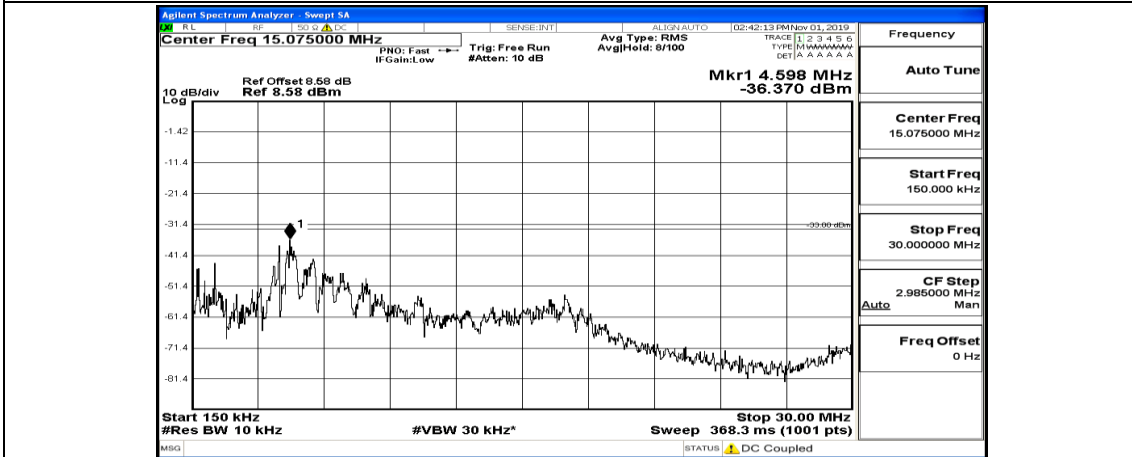

Frequency
Auto Tune
Center Freq 15.075000 MHz
Start Freq 150.000 kHz
Stop Freq 30.000000 MHz
CF Step 2.985000 MHz Man
Freq Offset 0 Hz

Frequency
Auto Tune
Center Freq 13.015000000 GHz
Start Freq 30.000000 MHz
Stop Freq 26.000000000 GHz
CF Step 2.597000000 GHz Man
Freq Offset 0 Hz

(Channel Bandwidth:15 MHz)_MCH_16QAM_1RB#37

(Channel Bandwidth:15 MHz)_MCH_16QAM_1RB#74

(Channel Bandwidth:15 MHz)_HCH_16QAM_1RB#0

(Channel Bandwidth:15 MHz)_HCH_16QAM_1RB#37

(Channel Bandwidth:15 MHz)_HCH_16QAM_1RB#74