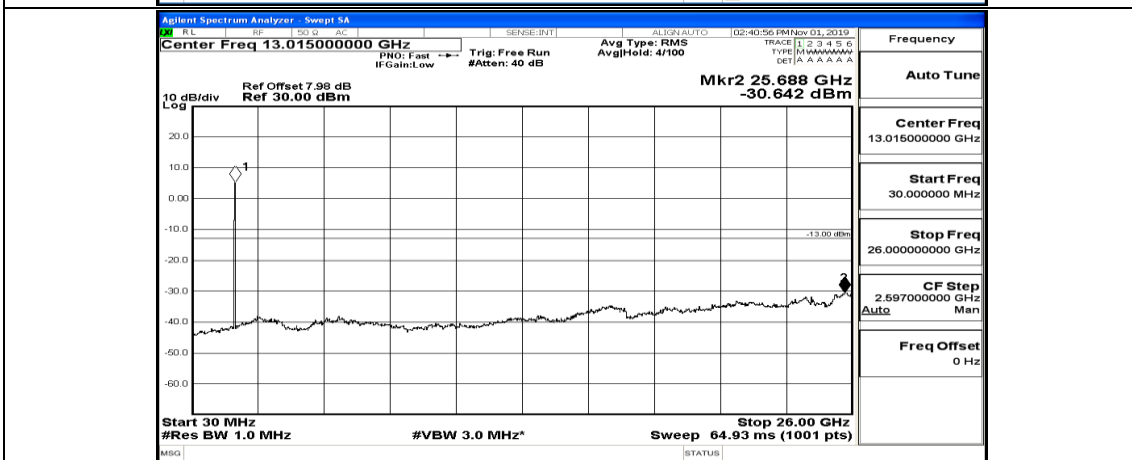

(Channel Bandwidth:15 MHz)_MCH_16QAM_1RB#74