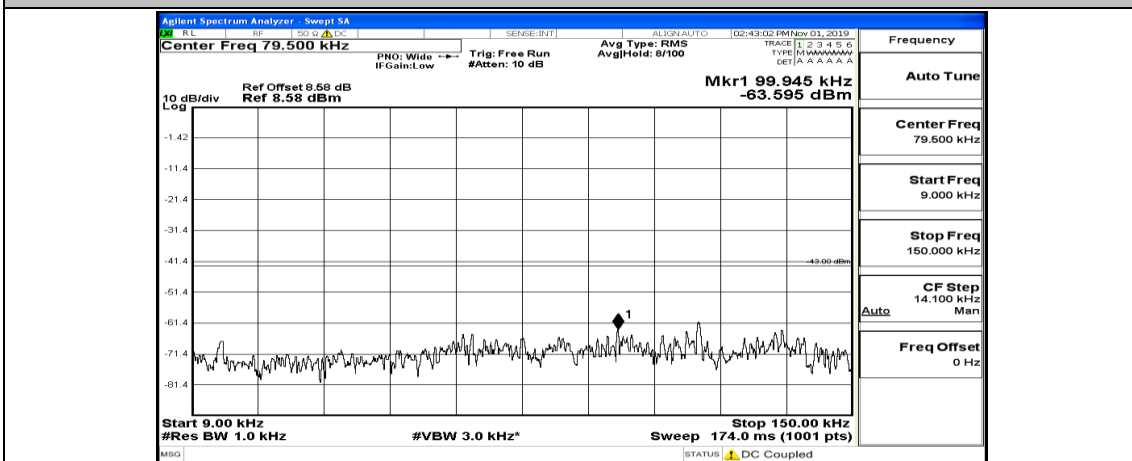

(Channel Bandwidth:20 MHz)_LCH_QPSK_1RB#99