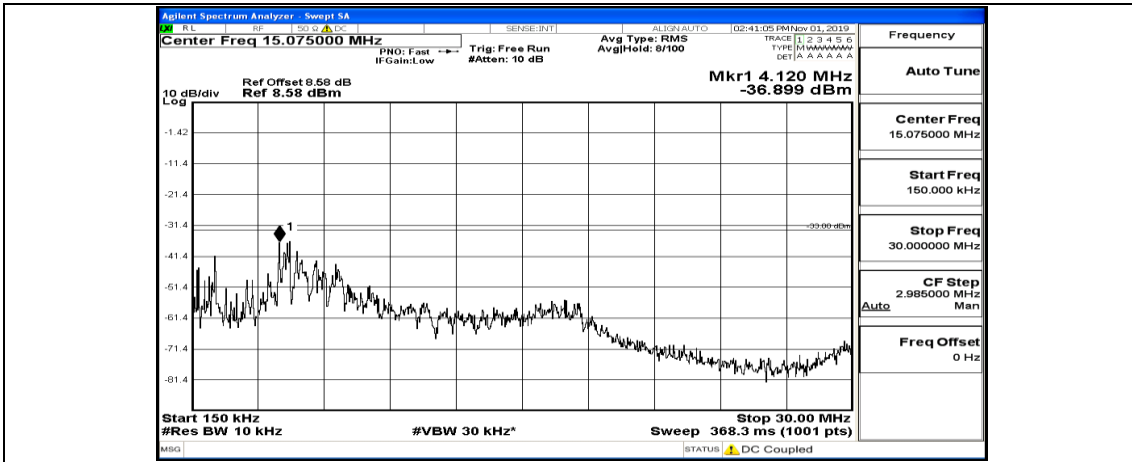

(Channel Bandwidth:15 MHz)_HCH_16QAM_1RB#0