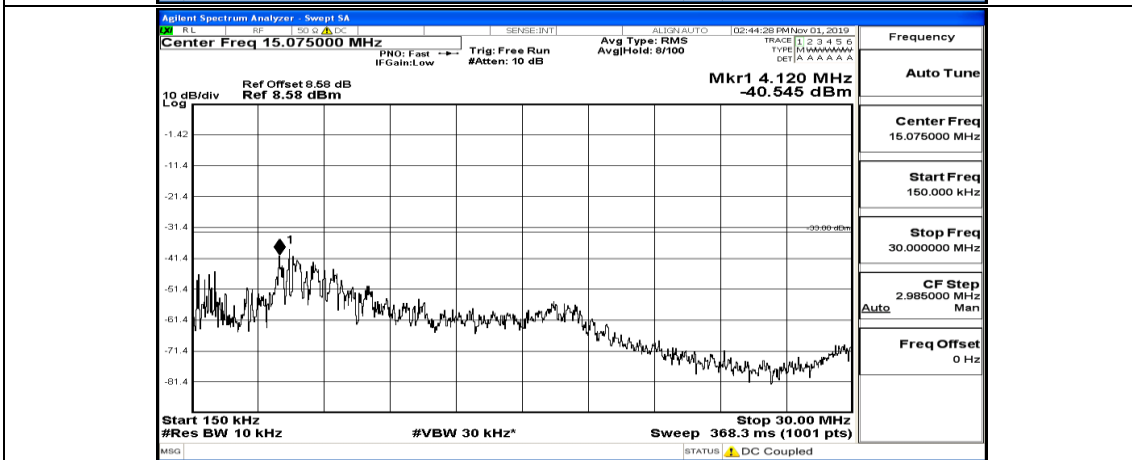

(Channel Bandwidth:20 MHz)_MCH_QPSK_1RB#99