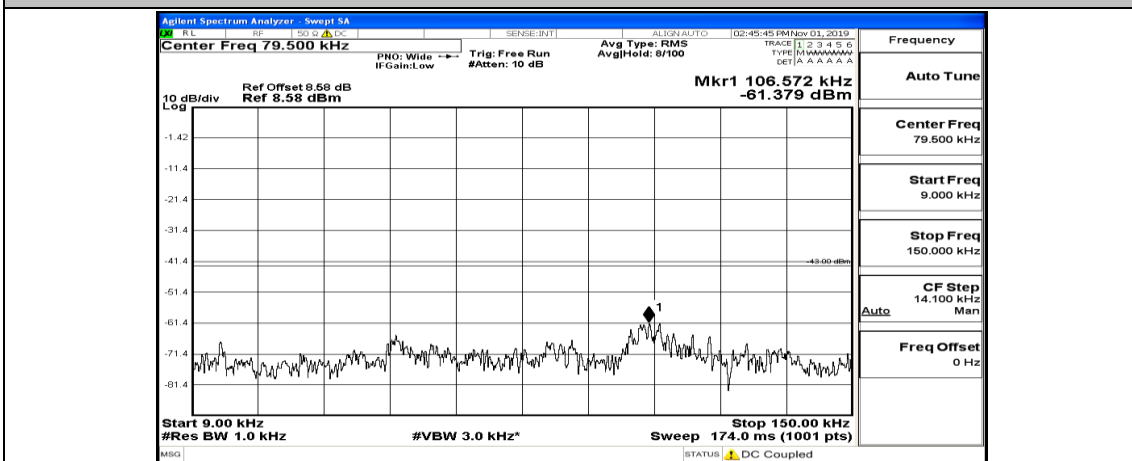

(Channel Bandwidth:20 MHz)_MCH_QPSK_1RB#99

(Channel Bandwidth:20 MHz)_HCH_QPSK_1RB#0

(Channel Bandwidth:20 MHz)_HCH_QPSK_1RB#49

(Channel Bandwidth:20 MHz)_HCH_QPSK_1RB#99

(Channel Bandwidth:20 MHz)_LCH_16QAM_1RB#0

(Channel Bandwidth:20 MHz)_LCH_16QAM_1RB#49

(Channel Bandwidth:20 MHz)_LCH_16QAM_1RB#99

(Channel Bandwidth:20 MHz)_MCH_16QAM_1RB#99

(Channel Bandwidth:20 MHz)_MCH_16QAM_50RB#0

(Channel Bandwidth:20 MHz)_HCH_16QAM_1RB#0