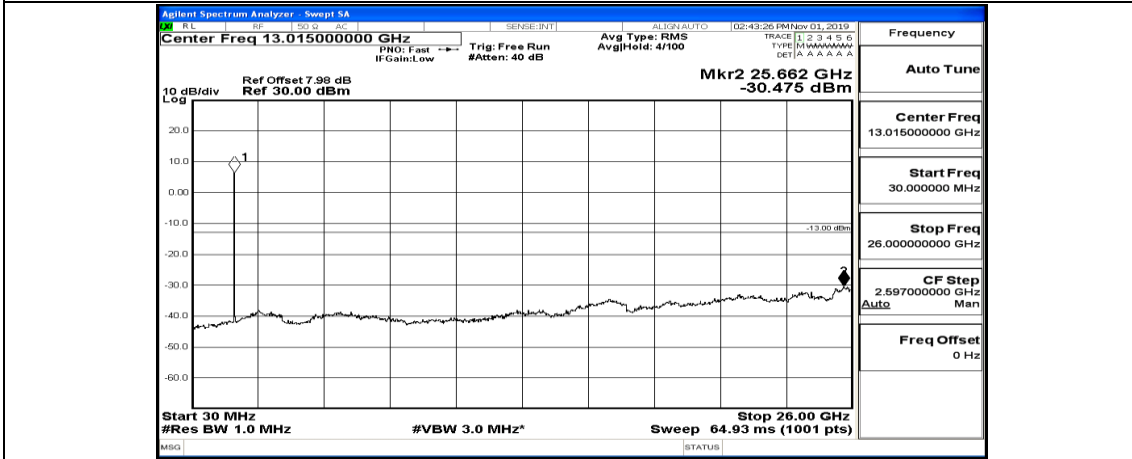

(Channel Bandwidth:20 MHz)_MCH_QPSK_1RB#99

(Channel Bandwidth:20 MHz)_HCH_QPSK_1RB#0

(Channel Bandwidth:20 MHz)_HCH_QPSK_1RB#49

(Channel Bandwidth:20 MHz)_HCH_QPSK_1RB#99

(Channel Bandwidth:20 MHz)_LCH_16QAM_1RB#0