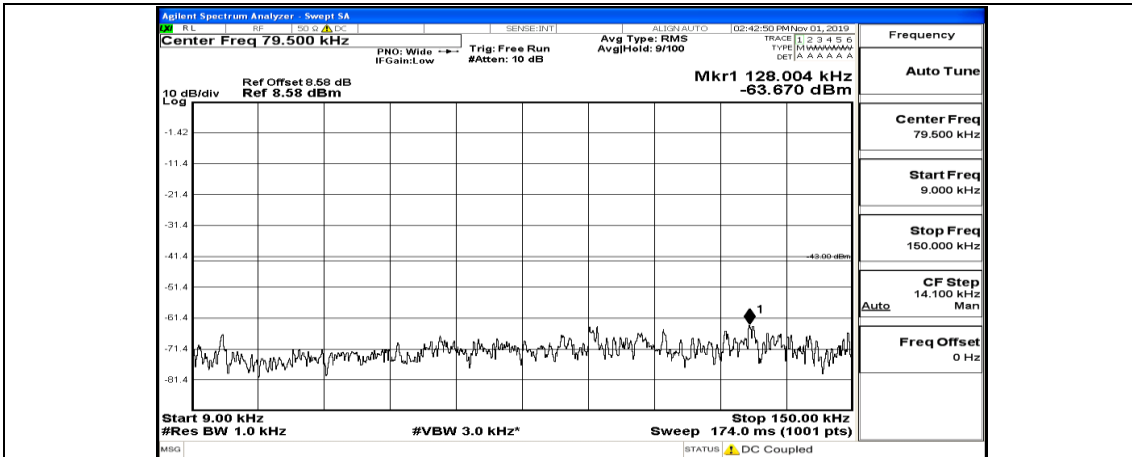

(Channel Bandwidth:20 MHz)_LCH_QPSK_1RB#99