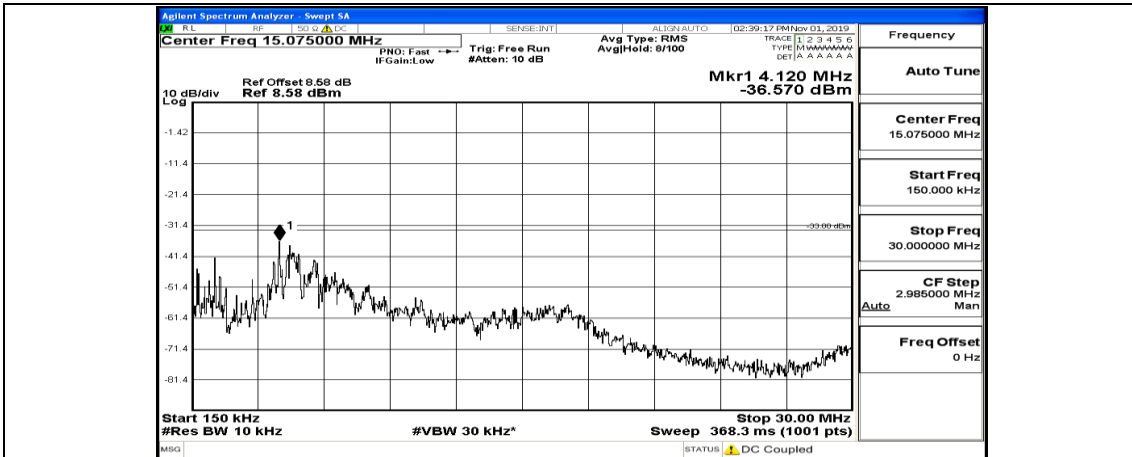

(Channel Bandwidth:15 MHz)_HCH_QPSK_1RB#0

(Channel Bandwidth:15 MHz)_HCH_QPSK_1RB#37

(Channel Bandwidth:15 MHz)_HCH_QPSK_1RB#74

(Channel Bandwidth:15 MHz)_LCH_16QAM_1RB#0

(Channel Bandwidth:15 MHz)_LCH_16QAM_1RB#37

(Channel Bandwidth:15 MHz)_LCH_16QAM_1RB#74

(Channel Bandwidth:15 MHz)_LCH_16QAM_37RB#0

(Channel Bandwidth:15 MHz)_MCH_16QAM_1RB#0

Frequency
Auto Tune
Center Freq 79.500 kHz
Start Freq 9.000 kHz
Stop Freq 150.000 kHz
CF Step 14.100 kHz Man
Freq Offset 0 Hz

Frequency
Auto Tune
Center Freq 15.075000 MHz
Start Freq 150.000 kHz
Stop Freq 30.000000 MHz
CF Step 2.985000 MHz Man
Freq Offset 0 Hz

Frequency
Auto Tune
Center Freq 13.015000000 GHz
Start Freq 30.000000 MHz
Stop Freq 26.000000000 GHz
CF Step 2.597000000 GHz Man
Freq Offset 0 Hz