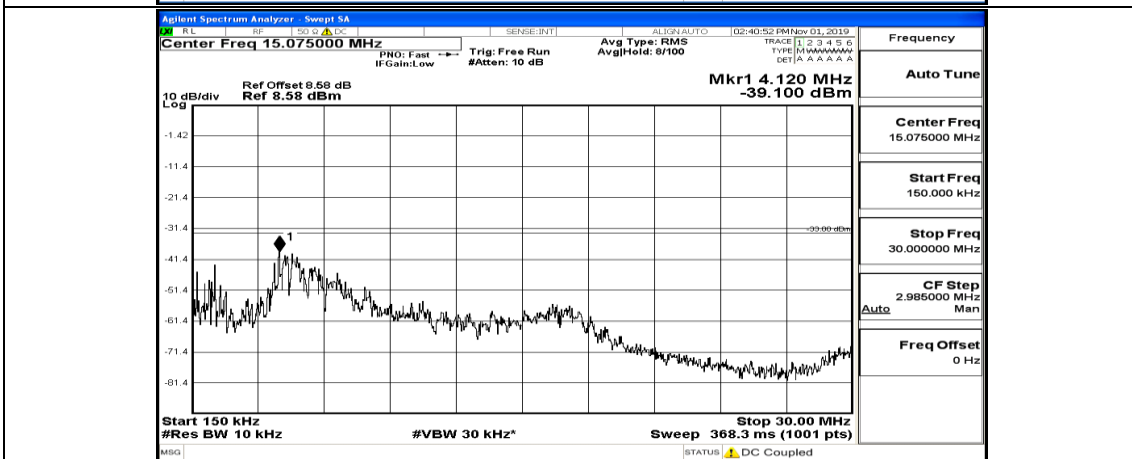

(Channel Bandwidth:15 MHz)_MCH_16QAM_1RB#74