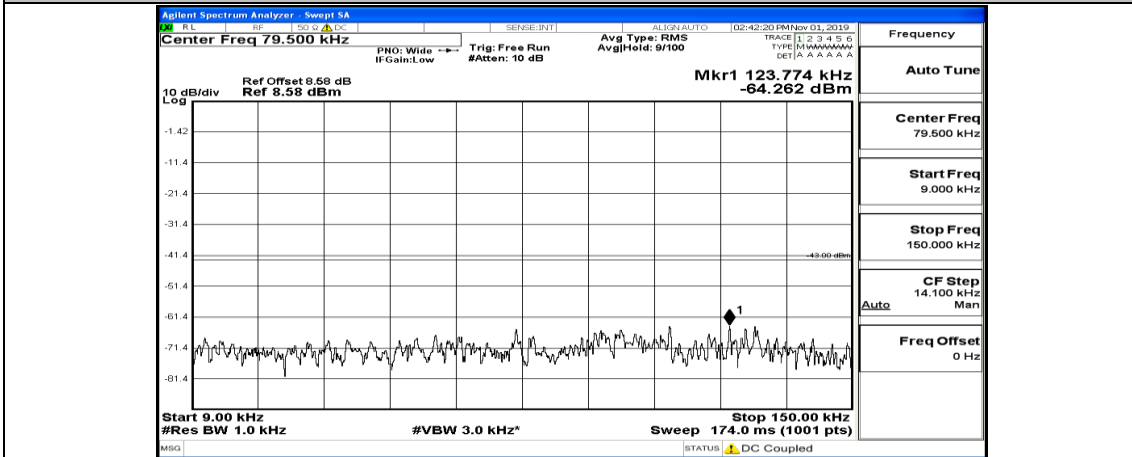

(Channel Bandwidth:15 MHz)_HCH_16QAM_1RB#74