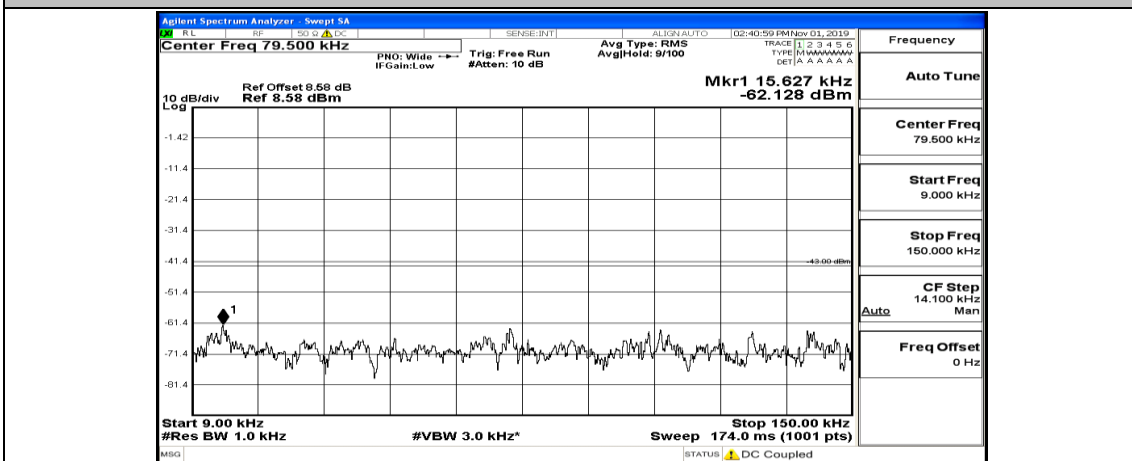

(Channel Bandwidth:15 MHz)_MCH_16QAM_1RB#74