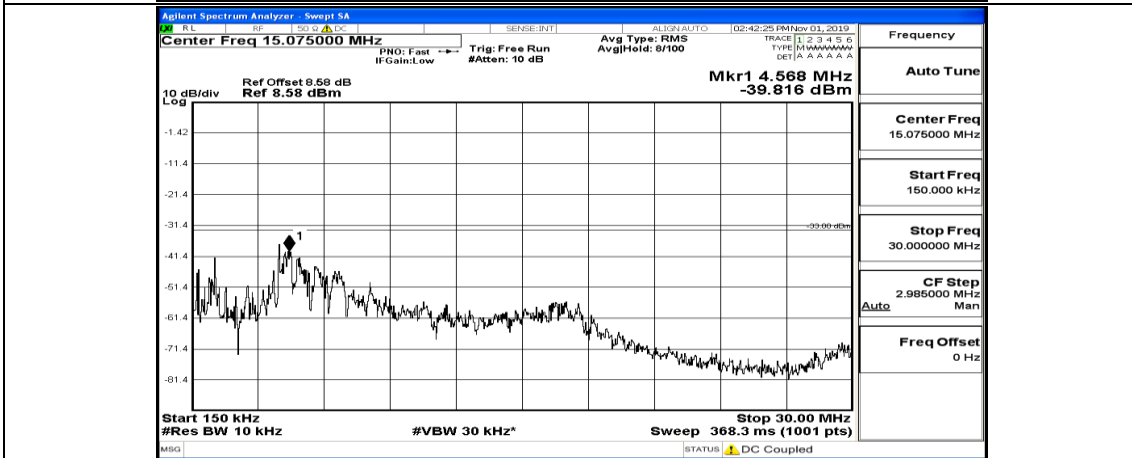

Frequency
Auto Tune
Center Freq 15.075000 MHz
Start Freq 150.000 kHz
Stop Freq 30.000000 MHz
CF Step 2.985000 MHz Man
Freq Offset 0 Hz

Frequency
Auto Tune
Center Freq 13.015000000 GHz
Start Freq 30.000000 MHz
Stop Freq 26.000000000 GHz
CF Step 2.597000000 GHz Man
Freq Offset 0 Hz

(Channel Bandwidth:15 MHz)_MCH_16QAM_1RB#37

(Channel Bandwidth:15 MHz)_MCH_16QAM_1RB#74

(Channel Bandwidth:15 MHz)_HCH_16QAM_1RB#0

(Channel Bandwidth:15 MHz)_HCH_16QAM_1RB#37

(Channel Bandwidth:15 MHz)_HCH_16QAM_1RB#74