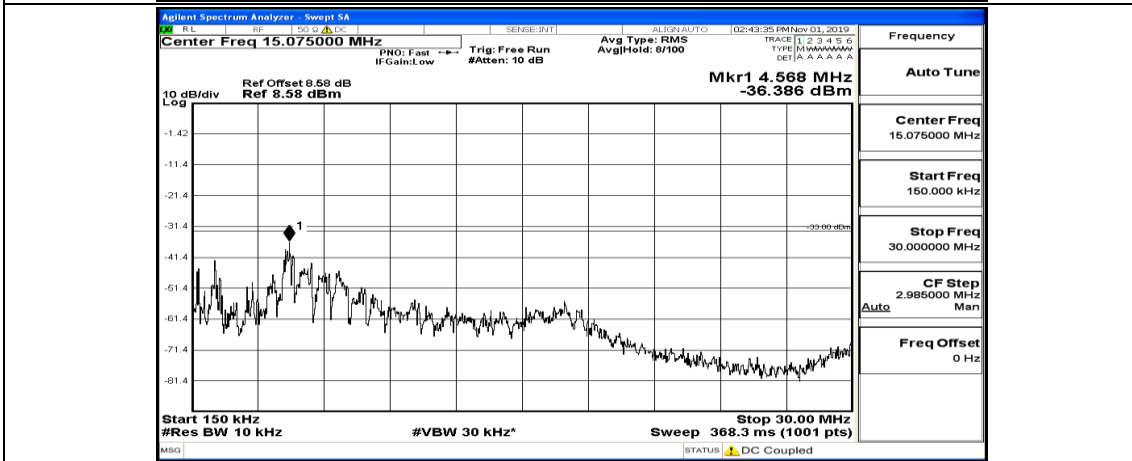

(Channel Bandwidth:20 MHz)_LCH_16QAM_1RB#49