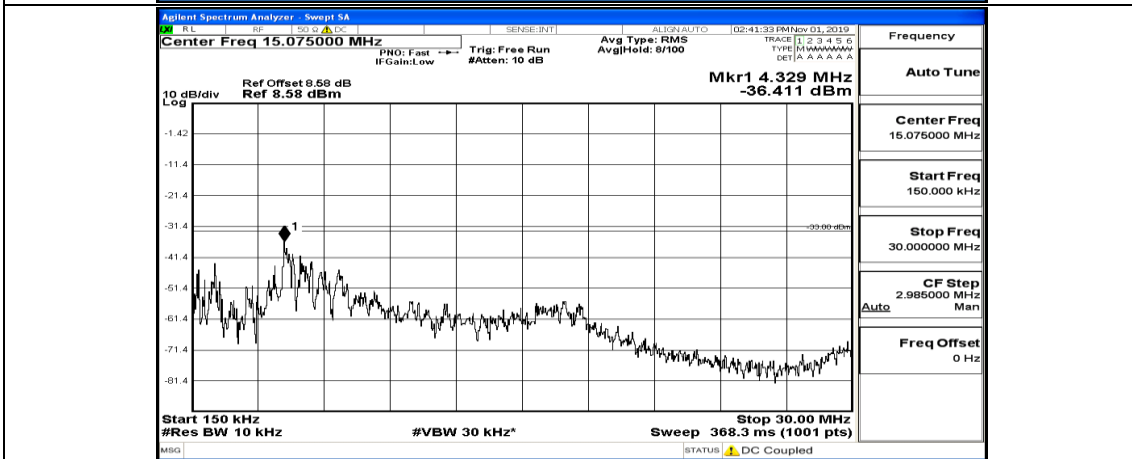

(Channel Bandwidth:15 MHz)_HCH_QPSK_1RB#0

(Channel Bandwidth:15 MHz)_HCH_QPSK_1RB#37

(Channel Bandwidth:15 MHz)_HCH_QPSK_1RB#74

(Channel Bandwidth:15 MHz)_LCH_16QAM_1RB#0

(Channel Bandwidth:15 MHz)_LCH_16QAM_1RB#37

(Channel Bandwidth:15 MHz)_LCH_16QAM_1RB#74

(Channel Bandwidth:15 MHz)_LCH_16QAM_37RB#0

(Channel Bandwidth:15 MHz)_MCH_16QAM_1RB#0

Frequency
Auto Tune
Center Freq 79.500 kHz
Start Freq 9.000 kHz
Stop Freq 150.000 kHz
CF Step 14.100 kHz Man
Freq Offset 0 Hz

Frequency
Auto Tune
Center Freq 15.075000 MHz
Start Freq 150.000 kHz
Stop Freq 30.000000 MHz
CF Step 2.985000 MHz Man
Freq Offset 0 Hz

Frequency
Auto Tune
Center Freq 13.015000000 GHz
Start Freq 30.000000 MHz
Stop Freq 26.000000000 GHz
CF Step 2.597000000 GHz Man
Freq Offset 0 Hz