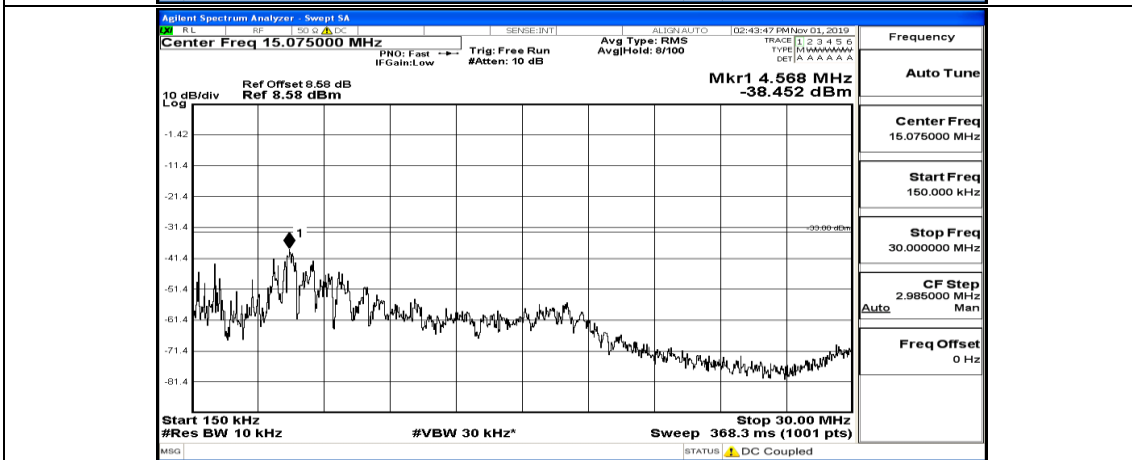

(Channel Bandwidth:20 MHz)_LCH_16QAM_1RB#99