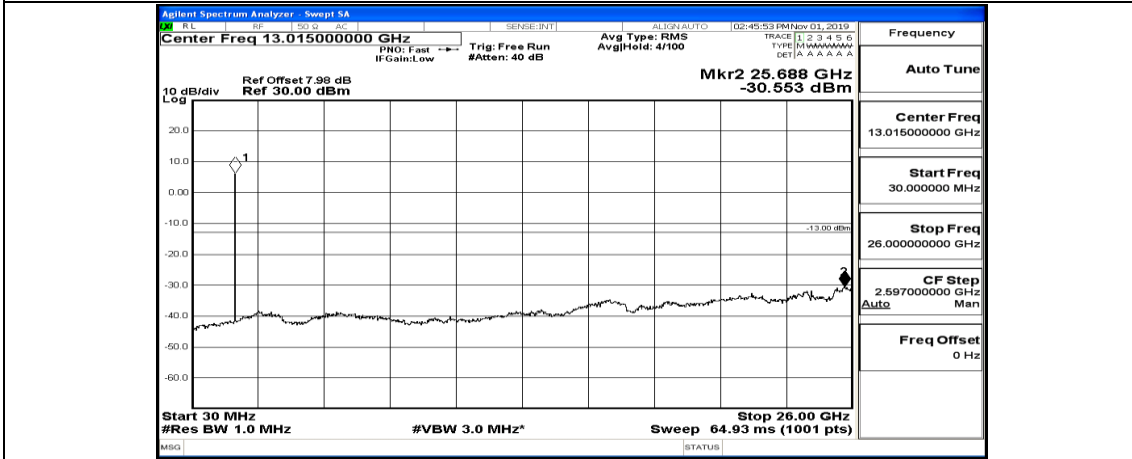

(Channel Bandwidth:20 MHz)_MCH_QPSK_1RB#99

(Channel Bandwidth:20 MHz)_HCH_QPSK_1RB#0

(Channel Bandwidth:20 MHz)_HCH_QPSK_1RB#49

(Channel Bandwidth:20 MHz)_HCH_QPSK_1RB#99

(Channel Bandwidth:20 MHz)_LCH_16QAM_1RB#0