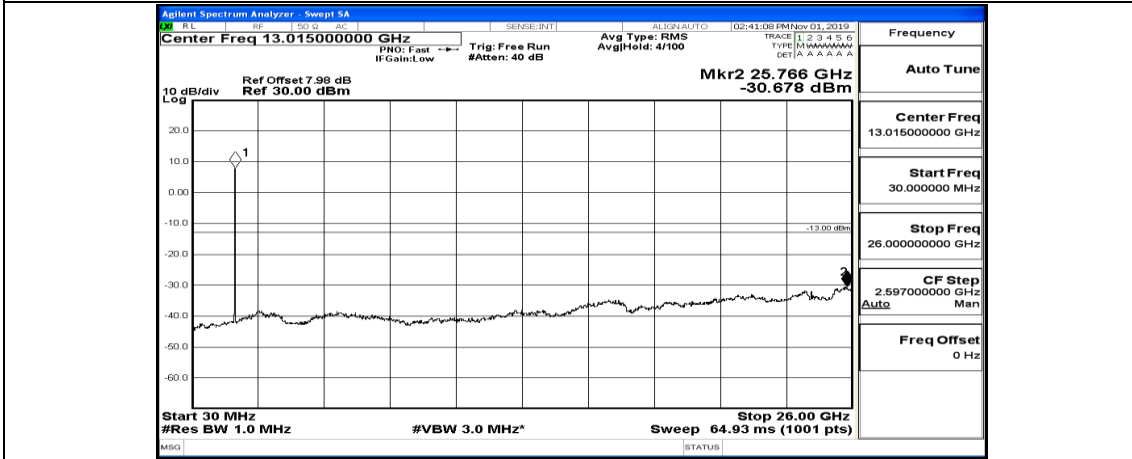

(Channel Bandwidth:15 MHz)_HCH_16QAM_1RB#0