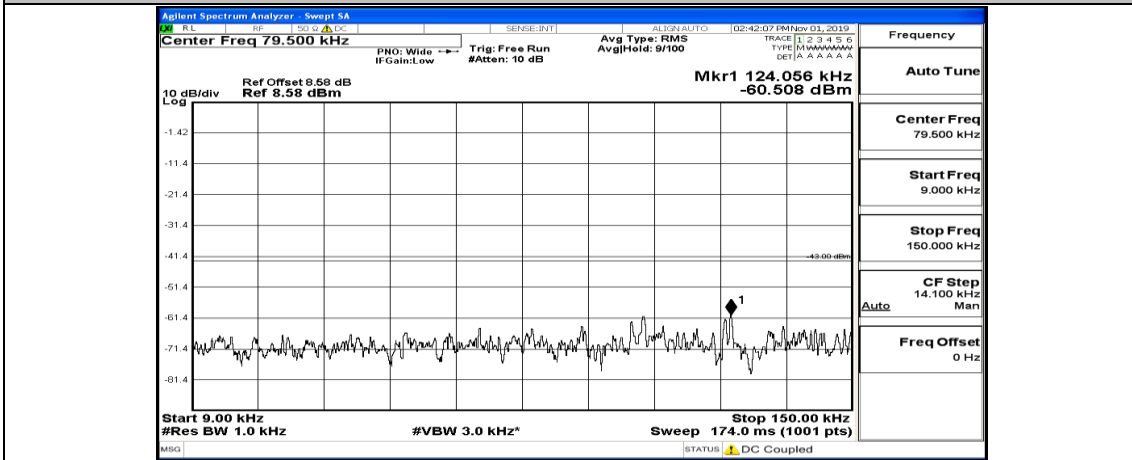

(Channel Bandwidth:15 MHz)_HCH_16QAM_1RB#37