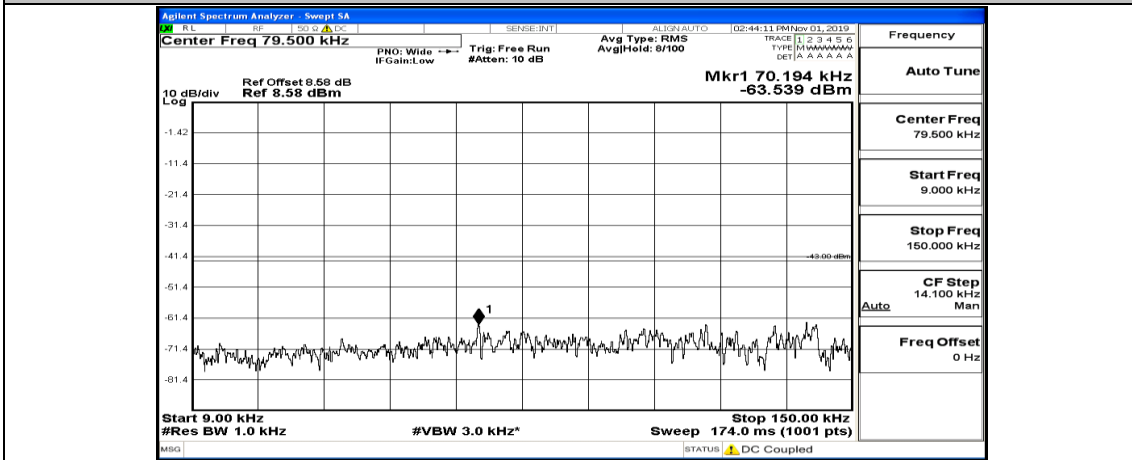

Channel Bandwidth: 20 MHz

(Channel Bandwidth:20 MHz)_LCH_QPSK_1RB#0

(Channel Bandwidth:20 MHz)_LCH_QPSK_1RB#99

(Channel Bandwidth:20 MHz)_LCH_QPSK_50RB#0

(Channel Bandwidth:20 MHz)_MCH_QPSK_1RB#0

(Channel Bandwidth:20 MHz)_MCH_QPSK_1RB#49