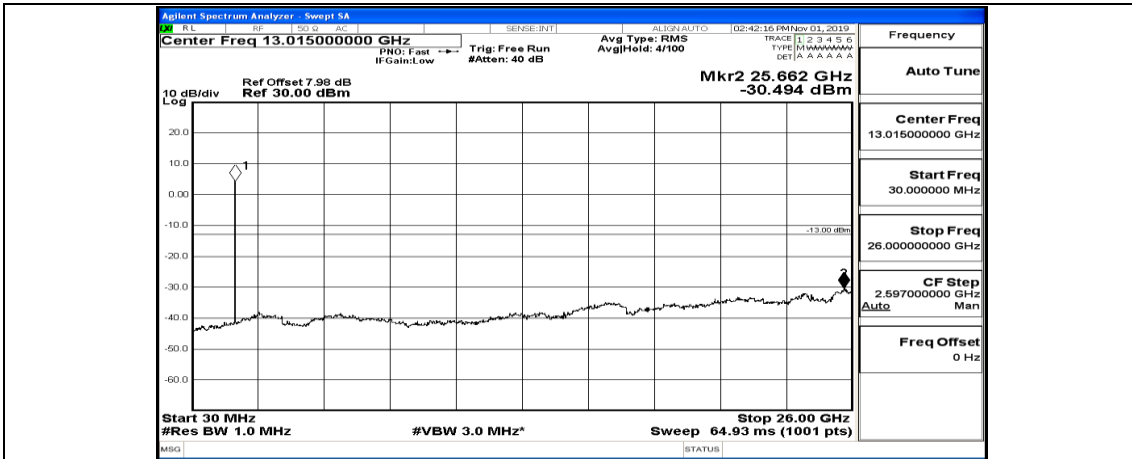

Frequency
Auto Tune
Center Freq 15.075000 MHz
Start Freq 150.000 kHz
Stop Freq 30.000000 MHz
CF Step 2.985000 MHz Man
Freq Offset 0 Hz

Frequency
Auto Tune
Center Freq 13.015000000 GHz
Start Freq 30.000000 MHz
Stop Freq 26.000000000 GHz
CF Step 2.597000000 GHz Man
Freq Offset 0 Hz

(Channel Bandwidth:15 MHz)_MCH_16QAM_1RB#37

(Channel Bandwidth:15 MHz)_MCH_16QAM_1RB#74

(Channel Bandwidth:15 MHz)_HCH_16QAM_1RB#0

(Channel Bandwidth:15 MHz)_HCH_16QAM_1RB#37

(Channel Bandwidth:15 MHz)_HCH_16QAM_1RB#74