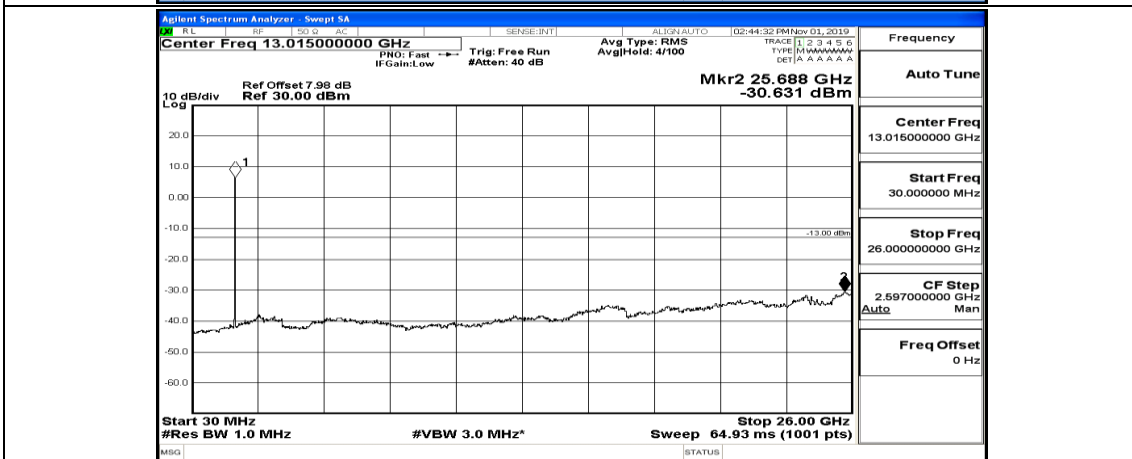

(Channel Bandwidth:20 MHz)_MCH_QPSK_1RB#99