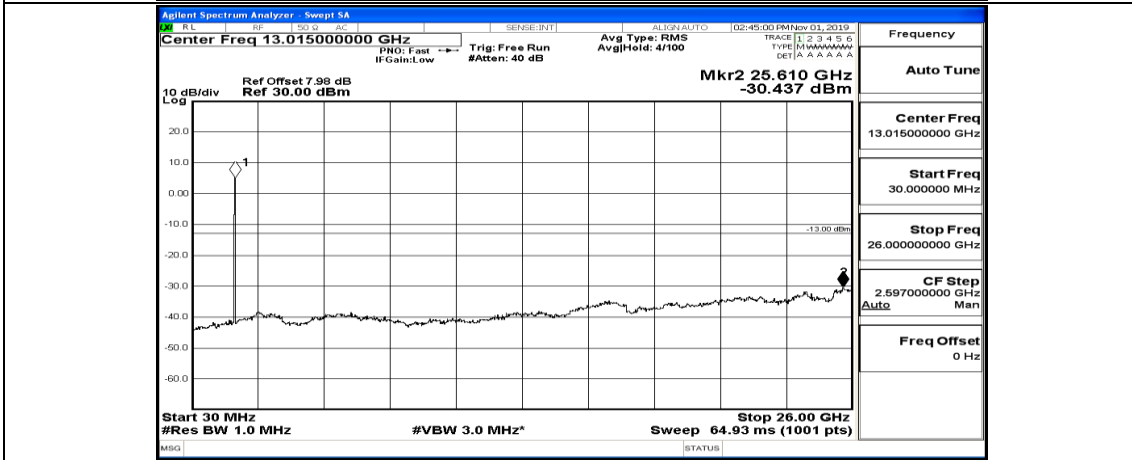

(Channel Bandwidth:20 MHz)_MCH_16QAM_1RB#99