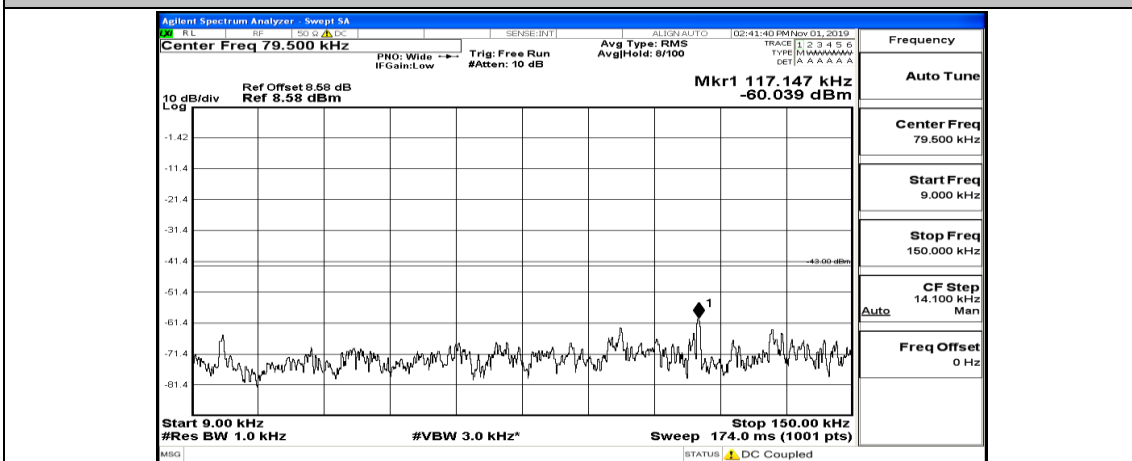

(Channel Bandwidth:15 MHz)_HCH_QPSK_1RB#0

(Channel Bandwidth:15 MHz)_HCH_QPSK_1RB#37

(Channel Bandwidth:15 MHz)_HCH_QPSK_1RB#74

(Channel Bandwidth:15 MHz)_LCH_16QAM_1RB#0

(Channel Bandwidth:15 MHz)_LCH_16QAM_1RB#37

(Channel Bandwidth:15 MHz)_LCH_16QAM_1RB#74

(Channel Bandwidth:15 MHz)_LCH_16QAM_37RB#0

(Channel Bandwidth:15 MHz)_MCH_16QAM_1RB#0

Frequency
Auto Tune
Center Freq 79.500 kHz
Start Freq 9.000 kHz
Stop Freq 150.000 kHz
CF Step 14.100 kHz Man
Freq Offset 0 Hz

Frequency
Auto Tune
Center Freq 15.075000 MHz
Start Freq 150.000 kHz
Stop Freq 30.000000 MHz
CF Step 2.985000 MHz Man
Freq Offset 0 Hz

Frequency
Auto Tune
Center Freq 13.015000000 GHz
Start Freq 30.000000 MHz
Stop Freq 26.000000000 GHz
CF Step 2.597000000 GHz Man
Freq Offset 0 Hz