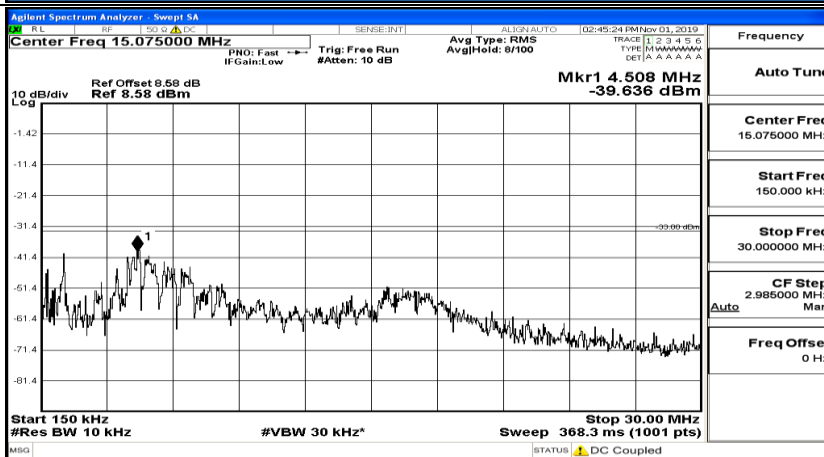

(Channel Bandwidth:20 MHz)_HCH_QPSK_1RB#0

(Channel Bandwidth:20 MHz)_HCH_QPSK_1RB#49