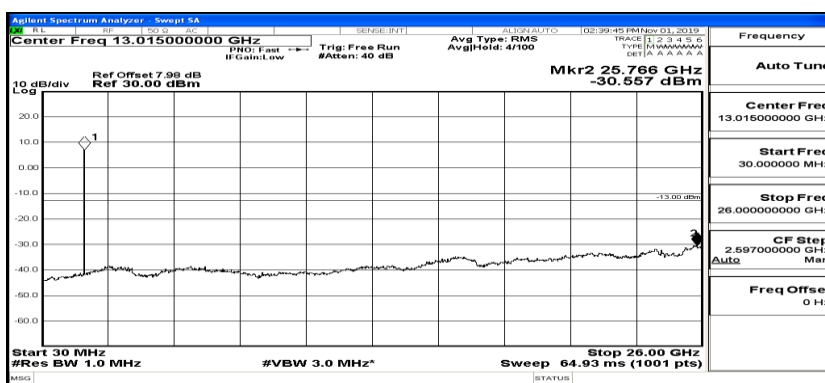

(Channel Bandwidth:15 MHz)_HCH_QPSK_1RB#0

(Channel Bandwidth:15 MHz)_HCH_QPSK_1RB#37

(Channel Bandwidth:15 MHz)_HCH_QPSK_1RB#74

(Channel Bandwidth:15 MHz)_LCH_16QAM_1RB#0

(Channel Bandwidth:15 MHz)_LCH_16QAM_1RB#37

(Channel Bandwidth:15 MHz)_LCH_16QAM_1RB#74

(Channel Bandwidth:15 MHz)_LCH_16QAM_37RB#0

(Channel Bandwidth:15 MHz)_MCH_16QAM_1RB#0

Frequency
Auto Tune
Center Freq 79.500 kHz
Start Freq 9.000 kHz
Stop Freq 150.000 kHz
CF Step 14.100 kHz Man
Freq Offset 0 Hz

Frequency
Auto Tune
Center Freq 15.075000 MHz
Start Freq 150.000 kHz
Stop Freq 30.000000 MHz
CF Step 2.985000 MHz Man
Freq Offset 0 Hz

Frequency
Auto Tune
Center Freq 13.015000000 GHz
Start Freq 30.000000 MHz
Stop Freq 26.000000000 GHz
CF Step 2.597000000 GHz Man
Freq Offset 0 Hz