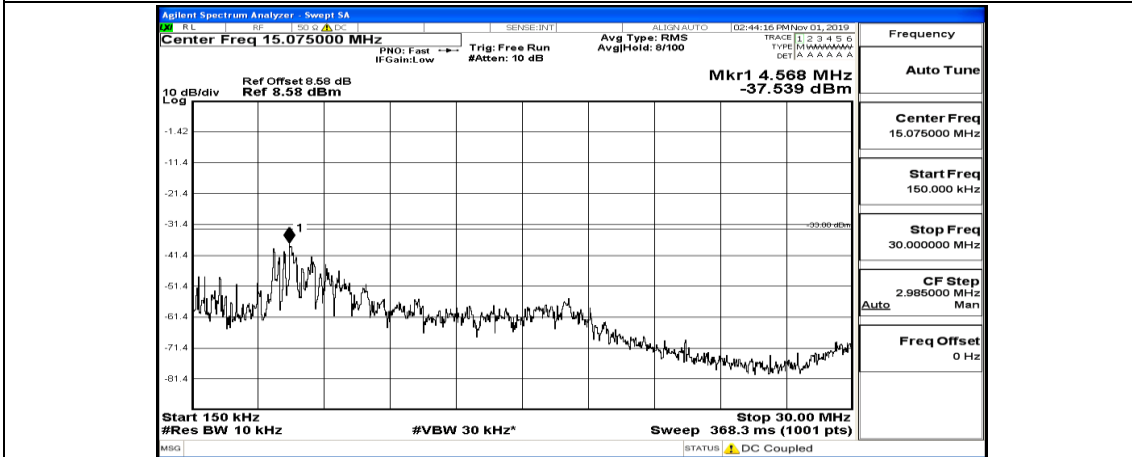

Channel Bandwidth: 20 MHz

(Channel Bandwidth:20 MHz)_LCH_QPSK_1RB#0

(Channel Bandwidth:20 MHz)_LCH_QPSK_1RB#99

(Channel Bandwidth:20 MHz)_LCH_QPSK_50RB#0

(Channel Bandwidth:20 MHz)_MCH_QPSK_1RB#0

(Channel Bandwidth:20 MHz)_MCH_QPSK_1RB#49