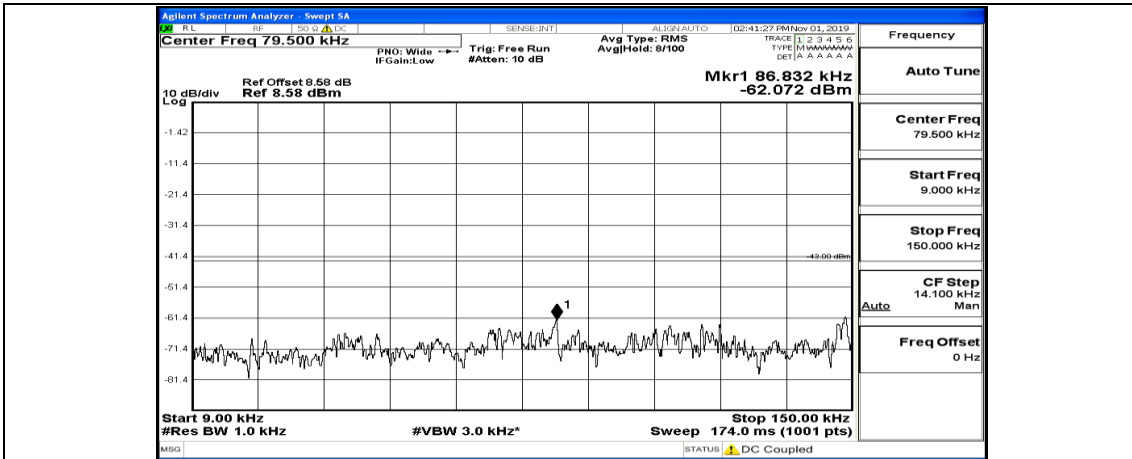

(Channel Bandwidth:15 MHz)_HCH_QPSK_1RB#0

(Channel Bandwidth:15 MHz)_HCH_QPSK_1RB#37

(Channel Bandwidth:15 MHz)_HCH_QPSK_1RB#74

(Channel Bandwidth:15 MHz)_LCH_16QAM_1RB#0

(Channel Bandwidth:15 MHz)_LCH_16QAM_1RB#37

(Channel Bandwidth:15 MHz)_LCH_16QAM_1RB#74

(Channel Bandwidth:15 MHz)_LCH_16QAM_37RB#0

(Channel Bandwidth:15 MHz)_MCH_16QAM_1RB#0

Frequency
Auto Tune
Center Freq 79.500 kHz
Start Freq 9.000 kHz
Stop Freq 150.000 kHz
CF Step 14.100 kHz Man
Freq Offset 0 Hz

Frequency
Auto Tune
Center Freq 15.075000 MHz
Start Freq 150.000 kHz
Stop Freq 30.000000 MHz
CF Step 2.985000 MHz Man
Freq Offset 0 Hz

Frequency
Auto Tune
Center Freq 13.015000000 GHz
Start Freq 30.000000 MHz
Stop Freq 26.000000000 GHz
CF Step 2.597000000 GHz Man
Freq Offset 0 Hz