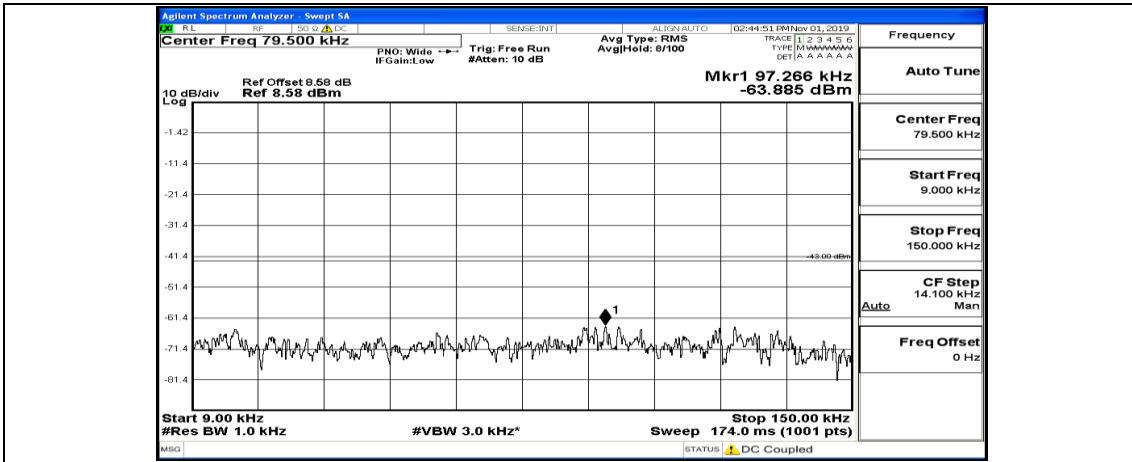

(Channel Bandwidth:20 MHz)_MCH_16QAM_1RB#99