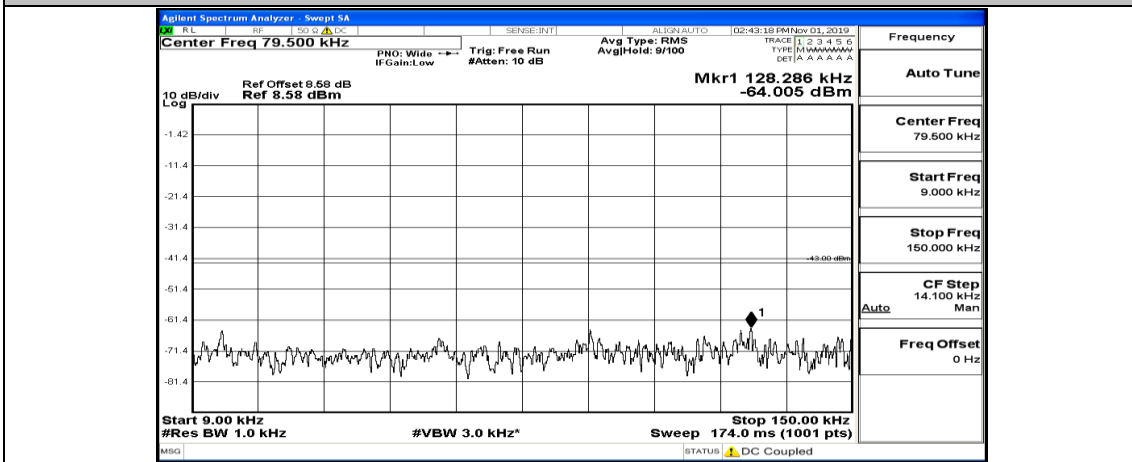

(Channel Bandwidth:20 MHz)_MCH_QPSK_1RB#99

(Channel Bandwidth:20 MHz)_HCH_QPSK_1RB#0

(Channel Bandwidth:20 MHz)_HCH_QPSK_1RB#49

(Channel Bandwidth:20 MHz)_HCH_QPSK_1RB#99

(Channel Bandwidth:20 MHz)_LCH_16QAM_1RB#0