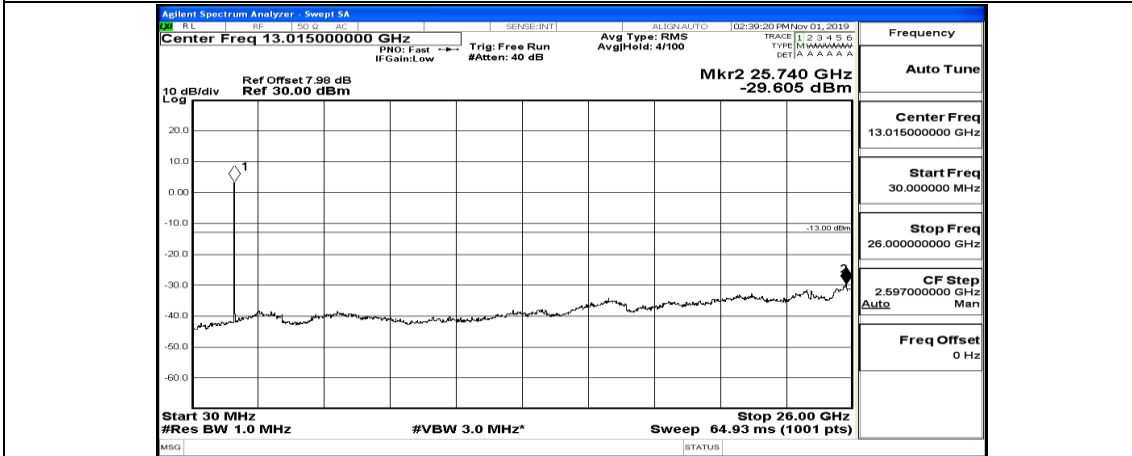

(Channel Bandwidth:15 MHz)_HCH_QPSK_1RB#0

(Channel Bandwidth:15 MHz)_HCH_QPSK_1RB#37

(Channel Bandwidth:15 MHz)_HCH_QPSK_1RB#74

(Channel Bandwidth:15 MHz)_LCH_16QAM_1RB#0

(Channel Bandwidth:15 MHz)_LCH_16QAM_1RB#37

(Channel Bandwidth:15 MHz)_LCH_16QAM_1RB#74

(Channel Bandwidth:15 MHz)_LCH_16QAM_37RB#0

(Channel Bandwidth:15 MHz)_MCH_16QAM_1RB#0

Frequency
Auto Tune
Center Freq 79.500 kHz
Start Freq 9.000 kHz
Stop Freq 150.000 kHz
CF Step 14.100 kHz Man
Freq Offset 0 Hz

Frequency
Auto Tune
Center Freq 15.075000 MHz
Start Freq 150.000 kHz
Stop Freq 30.000000 MHz
CF Step 2.985000 MHz Man
Freq Offset 0 Hz

Frequency
Auto Tune
Center Freq 13.015000000 GHz
Start Freq 30.000000 MHz
Stop Freq 26.000000000 GHz
CF Step 2.597000000 GHz Man
Freq Offset 0 Hz