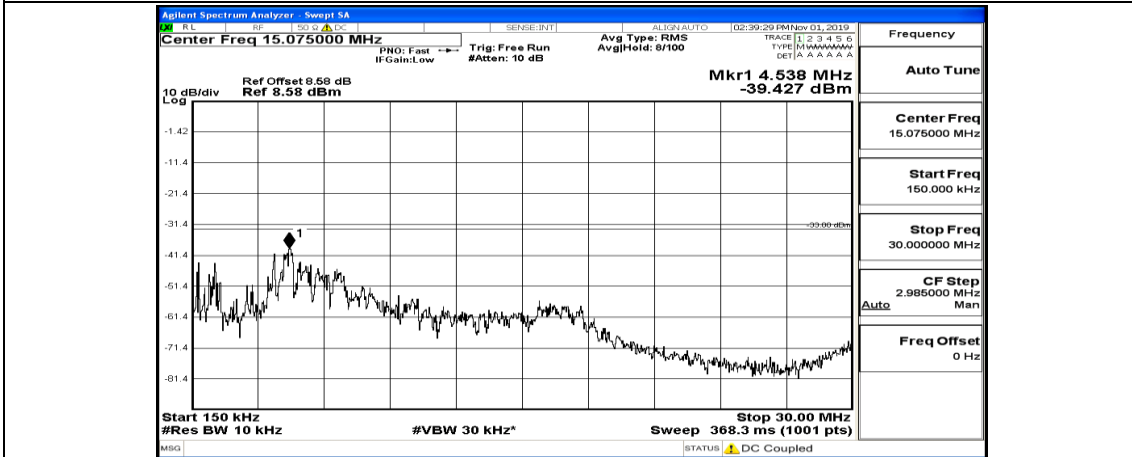

(Channel Bandwidth:15 MHz)_HCH_QPSK_1RB#0

(Channel Bandwidth:15 MHz)_HCH_QPSK_1RB#37

(Channel Bandwidth:15 MHz)_HCH_QPSK_1RB#74

(Channel Bandwidth:15 MHz)_LCH_16QAM_1RB#0

(Channel Bandwidth:15 MHz)_LCH_16QAM_1RB#37

(Channel Bandwidth:15 MHz)_LCH_16QAM_1RB#74

(Channel Bandwidth:15 MHz)_LCH_16QAM_37RB#0

(Channel Bandwidth:15 MHz)_MCH_16QAM_1RB#0

Frequency
Auto Tune
Center Freq 79.500 kHz
Start Freq 9.000 kHz
Stop Freq 150.000 kHz
CF Step 14.100 kHz Man
Freq Offset 0 Hz

Frequency
Auto Tune
Center Freq 15.075000 MHz
Start Freq 150.000 kHz
Stop Freq 30.000000 MHz
CF Step 2.985000 MHz Man
Freq Offset 0 Hz

Frequency
Auto Tune
Center Freq 13.015000000 GHz
Start Freq 30.000000 MHz
Stop Freq 26.000000000 GHz
CF Step 2.597000000 GHz Man
Freq Offset 0 Hz