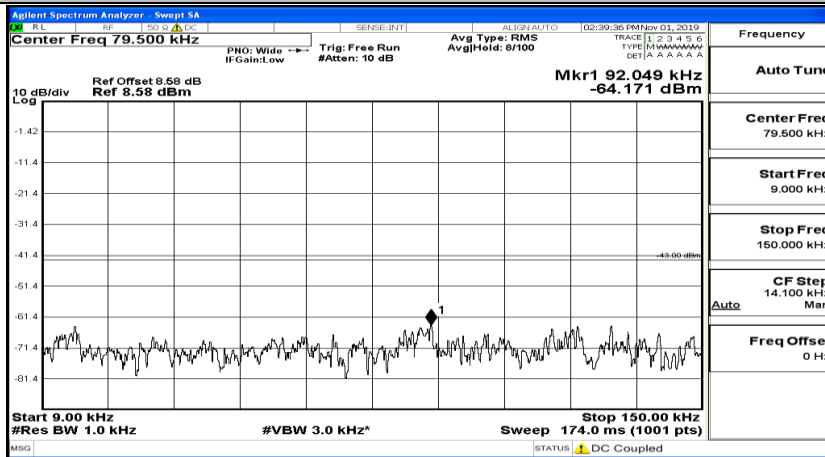

(Channel Bandwidth:15 MHz)_HCH_QPSK_1RB#0

(Channel Bandwidth:15 MHz)_HCH_QPSK_1RB#37

(Channel Bandwidth:15 MHz)_HCH_QPSK_1RB#74

(Channel Bandwidth:15 MHz)_LCH_16QAM_1RB#0

(Channel Bandwidth:15 MHz)_LCH_16QAM_1RB#37

(Channel Bandwidth:15 MHz)_LCH_16QAM_1RB#74

(Channel Bandwidth:15 MHz)_LCH_16QAM_37RB#0

(Channel Bandwidth:15 MHz)_MCH_16QAM_1RB#0

Frequency
Auto Tune
Center Freq 79.500 kHz
Start Freq 9.000 kHz
Stop Freq 150.000 kHz
CF Step 14.100 kHz Man
Freq Offset 0 Hz

Frequency
Auto Tune
Center Freq 15.075000 MHz
Start Freq 150.000 kHz
Stop Freq 30.000000 MHz
CF Step 2.985000 MHz Man
Freq Offset 0 Hz

Frequency
Auto Tune
Center Freq 13.015000000 GHz
Start Freq 30.000000 MHz
Stop Freq 26.000000000 GHz
CF Step 2.597000000 GHz Man
Freq Offset 0 Hz