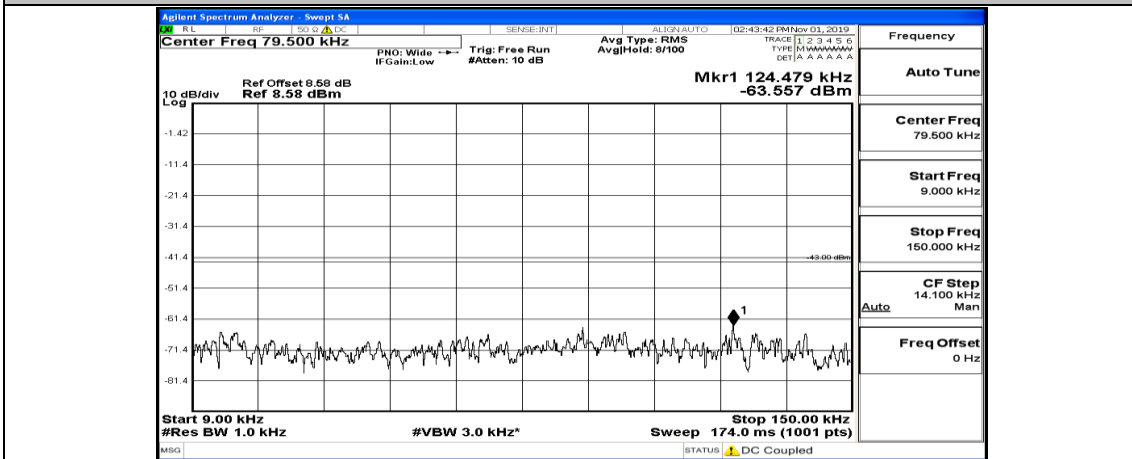

(Channel Bandwidth:20 MHz)_LCH_16QAM_1RB#99