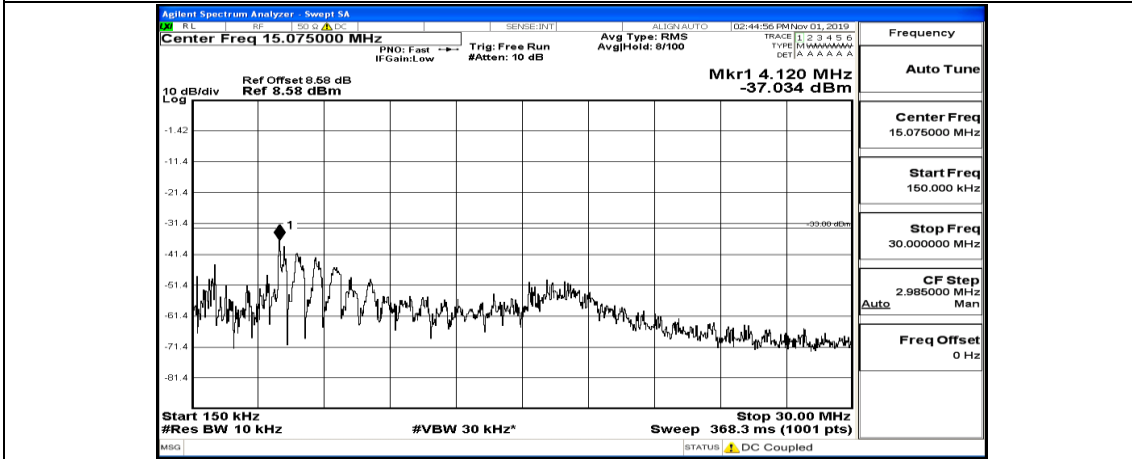

(Channel Bandwidth:20 MHz)_MCH_16QAM_1RB#99