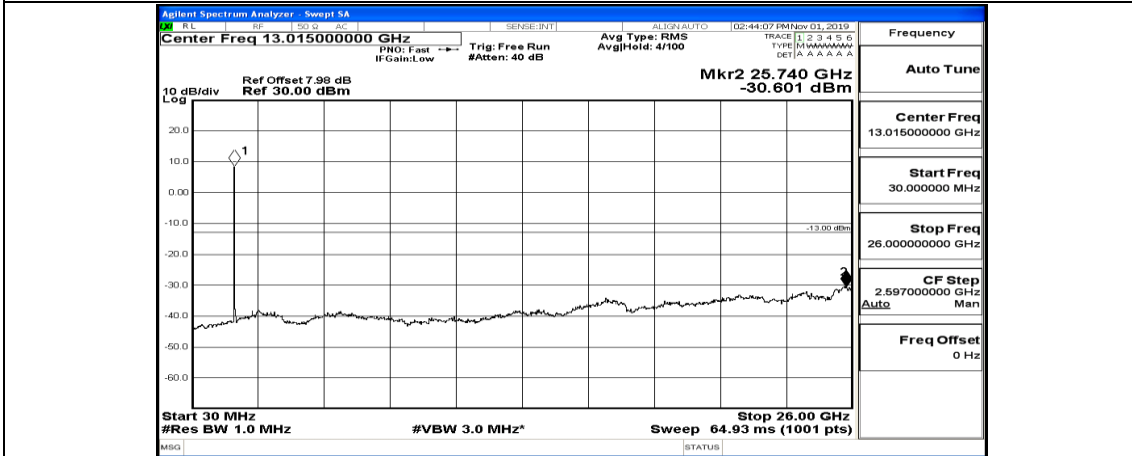

Channel Bandwidth: 20 MHz

(Channel Bandwidth:20 MHz)_LCH_QPSK_1RB#0

(Channel Bandwidth:20 MHz)_LCH_QPSK_1RB#99

(Channel Bandwidth:20 MHz)_LCH_QPSK_50RB#0

(Channel Bandwidth:20 MHz)_MCH_QPSK_1RB#0

(Channel Bandwidth:20 MHz)_MCH_QPSK_1RB#49