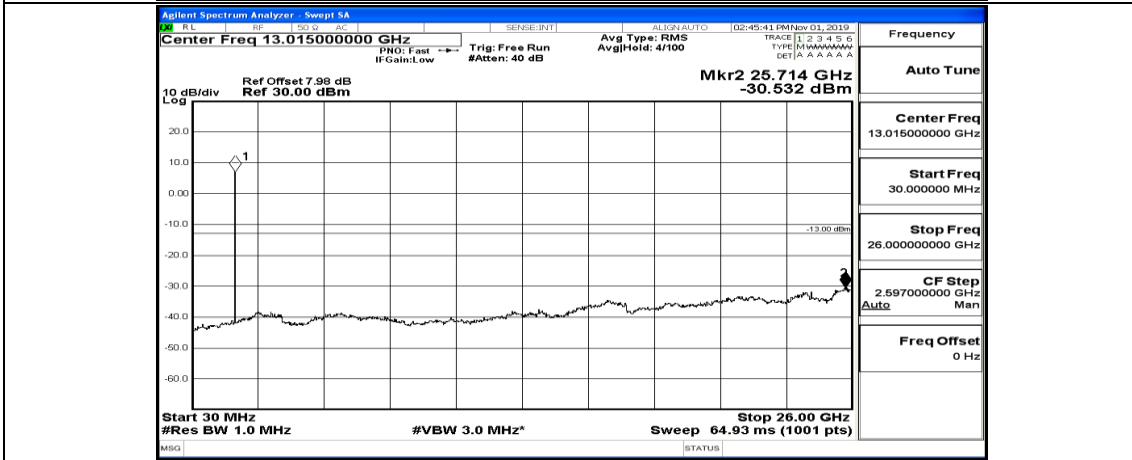

(Channel Bandwidth:20 MHz)_HCH_QPSK_1RB#99