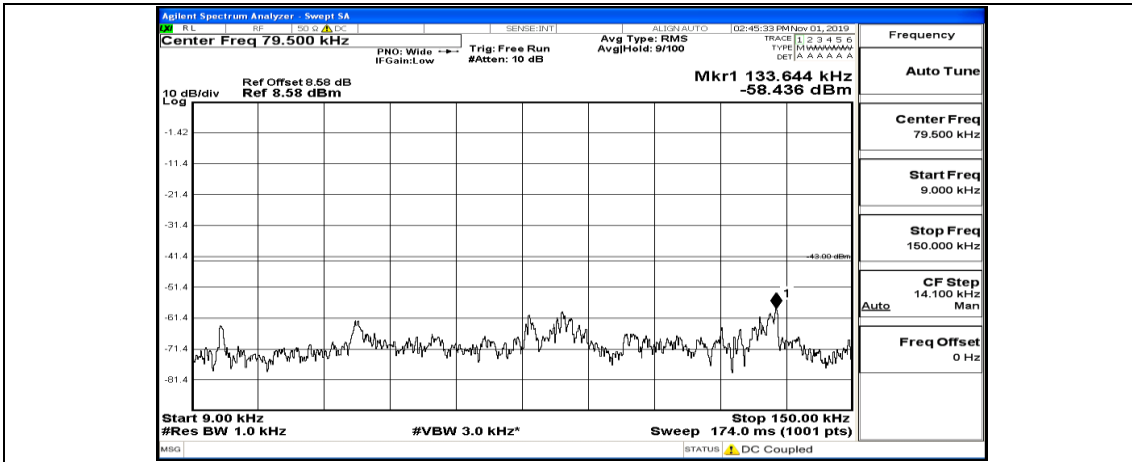

(Channel Bandwidth:20 MHz)_HCH_QPSK_1RB#99