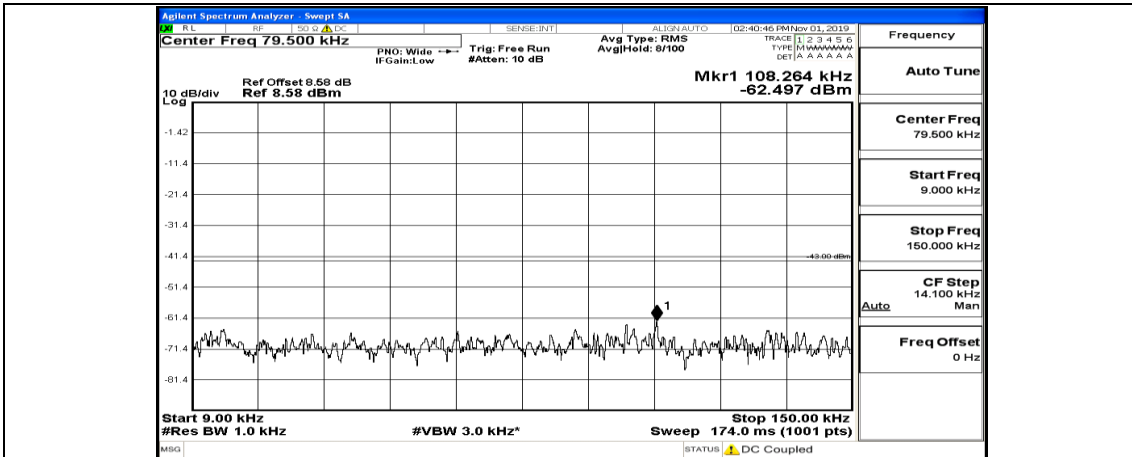

(Channel Bandwidth:15 MHz)_MCH_16QAM_1RB#74