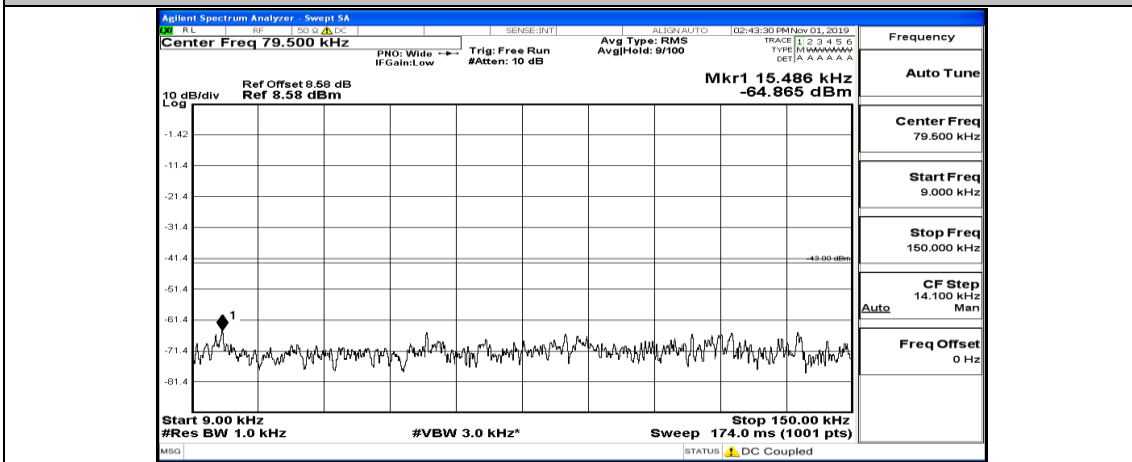

(Channel Bandwidth:20 MHz)_LCH_16QAM_1RB#49