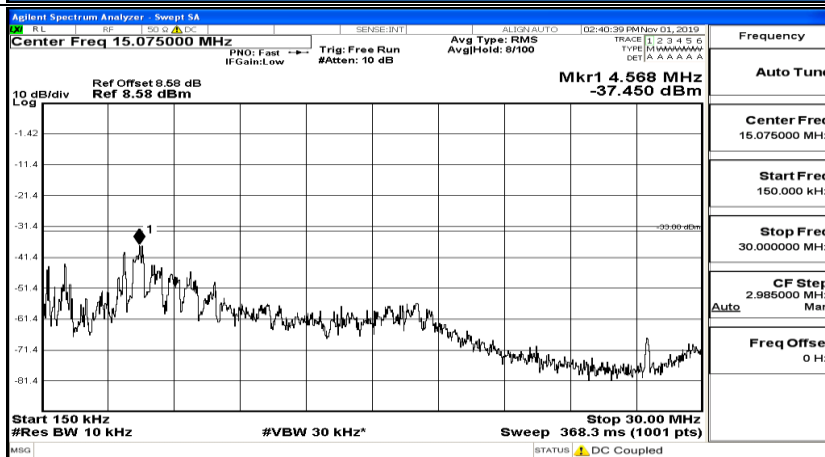

(Channel Bandwidth:15 MHz)_LCH_16QAM_1RB#74

(Channel Bandwidth:15 MHz)_LCH_16QAM_37RB#0

(Channel Bandwidth:15 MHz)_MCH_16QAM_1RB#0

Frequency
Auto Tune
Center Freq 79.500 kHz
Start Freq 9.000 kHz
Stop Freq 150.000 kHz
CF Step 14.100 kHz Man
Freq Offset 0 Hz

Frequency
Auto Tune
Center Freq 15.075000 MHz
Start Freq 150.000 kHz
Stop Freq 30.000000 MHz
CF Step 2.985000 MHz Man
Freq Offset 0 Hz

Frequency
Auto Tune
Center Freq 13.015000000 GHz
Start Freq 30.000000 MHz
Stop Freq 26.000000000 GHz
CF Step 2.597000000 GHz Man
Freq Offset 0 Hz