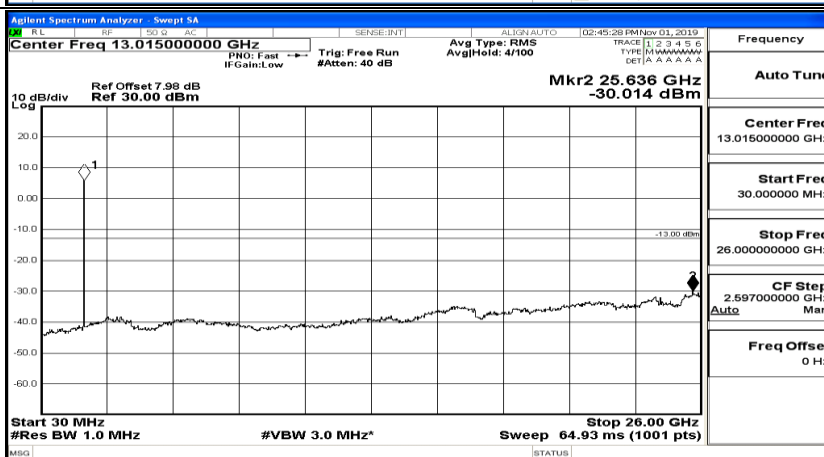

(Channel Bandwidth:20 MHz)_HCH_QPSK_1RB#0

(Channel Bandwidth:20 MHz)_HCH_QPSK_1RB#49