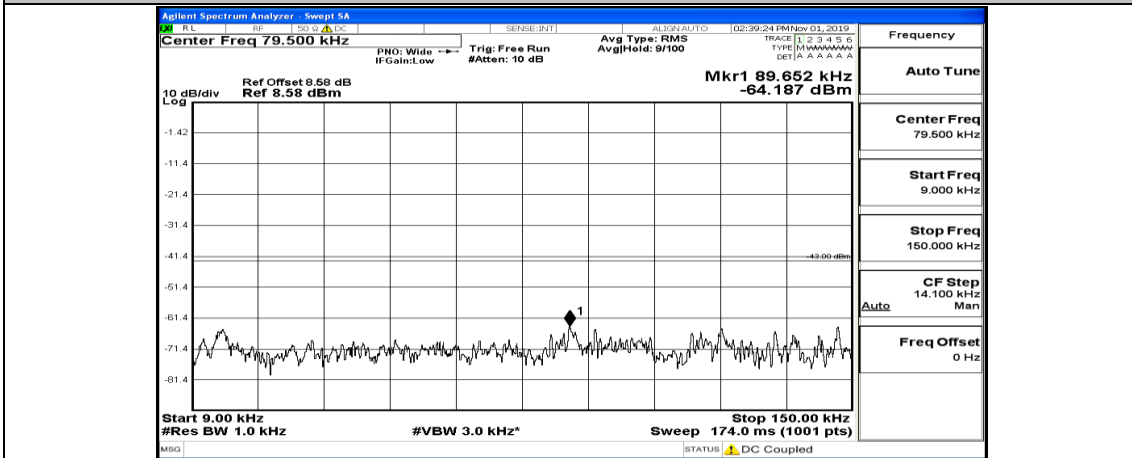

(Channel Bandwidth:15 MHz)_HCH_QPSK_1RB#0

(Channel Bandwidth:15 MHz)_HCH_QPSK_1RB#37

(Channel Bandwidth:15 MHz)_HCH_QPSK_1RB#74

(Channel Bandwidth:15 MHz)_LCH_16QAM_1RB#0

(Channel Bandwidth:15 MHz)_LCH_16QAM_1RB#37

(Channel Bandwidth:15 MHz)_LCH_16QAM_1RB#74

(Channel Bandwidth:15 MHz)_LCH_16QAM_37RB#0

(Channel Bandwidth:15 MHz)_MCH_16QAM_1RB#0

Frequency
Auto Tune
Center Freq 79.500 kHz
Start Freq 9.000 kHz
Stop Freq 150.000 kHz
CF Step 14.100 kHz Man
Freq Offset 0 Hz

Frequency
Auto Tune
Center Freq 15.075000 MHz
Start Freq 150.000 kHz
Stop Freq 30.000000 MHz
CF Step 2.985000 MHz Man
Freq Offset 0 Hz

Frequency
Auto Tune
Center Freq 13.015000000 GHz
Start Freq 30.000000 MHz
Stop Freq 26.000000000 GHz
CF Step 2.597000000 GHz Man
Freq Offset 0 Hz