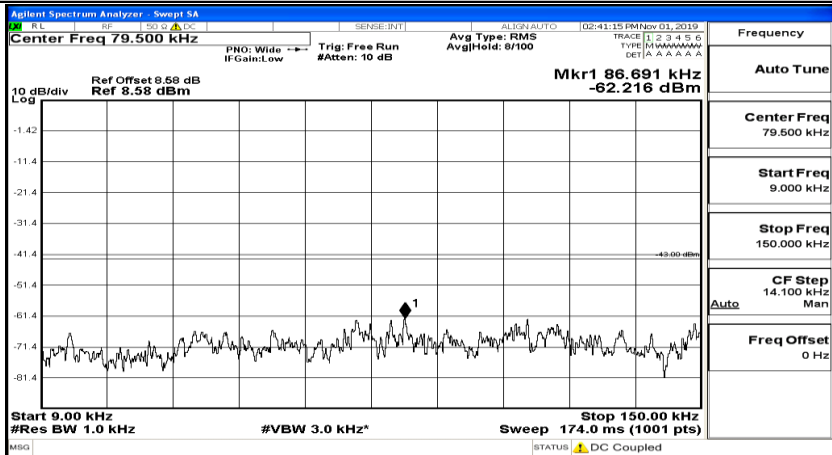

(Channel Bandwidth:15 MHz)_HCH_QPSK_1RB#0

(Channel Bandwidth:15 MHz)_HCH_QPSK_1RB#37

(Channel Bandwidth:15 MHz)_HCH_QPSK_1RB#74

(Channel Bandwidth:15 MHz)_LCH_16QAM_1RB#0

(Channel Bandwidth:15 MHz)_LCH_16QAM_1RB#37

(Channel Bandwidth:15 MHz)_LCH_16QAM_1RB#74

(Channel Bandwidth:15 MHz)_LCH_16QAM_37RB#0

(Channel Bandwidth:15 MHz)_MCH_16QAM_1RB#0

Frequency
Auto Tune
Center Freq 79.500 kHz
Start Freq 9.000 kHz
Stop Freq 150.000 kHz
CF Step 14.100 kHz Man
Freq Offset 0 Hz

Frequency
Auto Tune
Center Freq 15.075000 MHz
Start Freq 150.000 kHz
Stop Freq 30.000000 MHz
CF Step 2.985000 MHz Man
Freq Offset 0 Hz

Frequency
Auto Tune
Center Freq 13.015000000 GHz
Start Freq 30.000000 MHz
Stop Freq 26.000000000 GHz
CF Step 2.597000000 GHz Man
Freq Offset 0 Hz