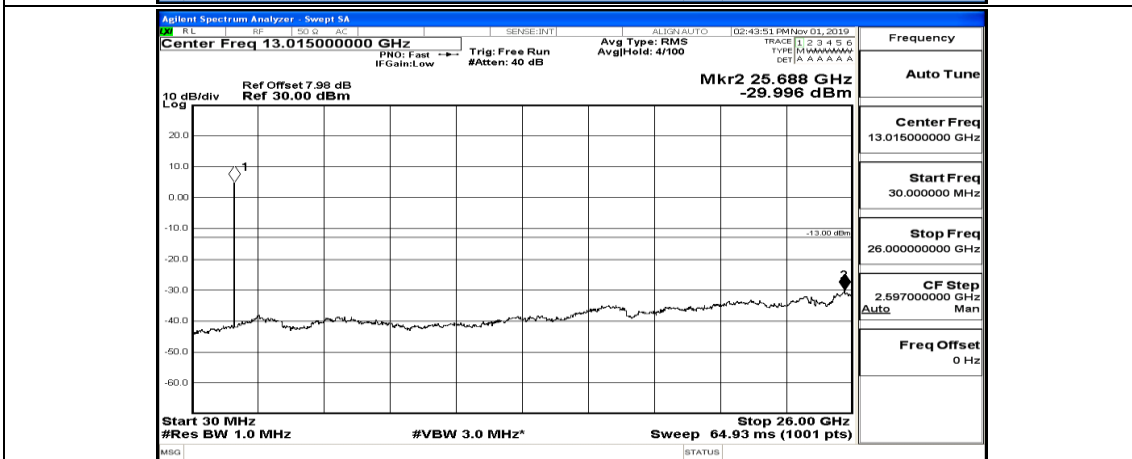

(Channel Bandwidth:20 MHz)_LCH_16QAM_1RB#99