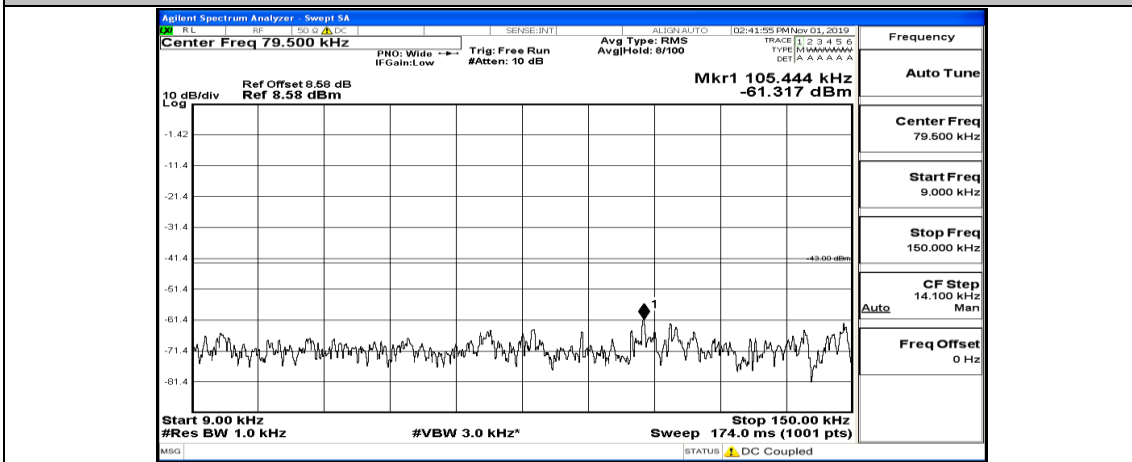

Frequency
Auto Tune
Center Freq 15.075000 MHz
Start Freq 150.000 kHz
Stop Freq 30.000000 MHz
CF Step 2.985000 MHz Man
Freq Offset 0 Hz

Frequency
Auto Tune
Center Freq 13.015000000 GHz
Start Freq 30.000000 MHz
Stop Freq 26.000000000 GHz
CF Step 2.597000000 GHz Man
Freq Offset 0 Hz

(Channel Bandwidth:15 MHz)_MCH_16QAM_1RB#37

(Channel Bandwidth:15 MHz)_MCH_16QAM_1RB#74

(Channel Bandwidth:15 MHz)_HCH_16QAM_1RB#0

(Channel Bandwidth:15 MHz)_HCH_16QAM_1RB#37

(Channel Bandwidth:15 MHz)_HCH_16QAM_1RB#74