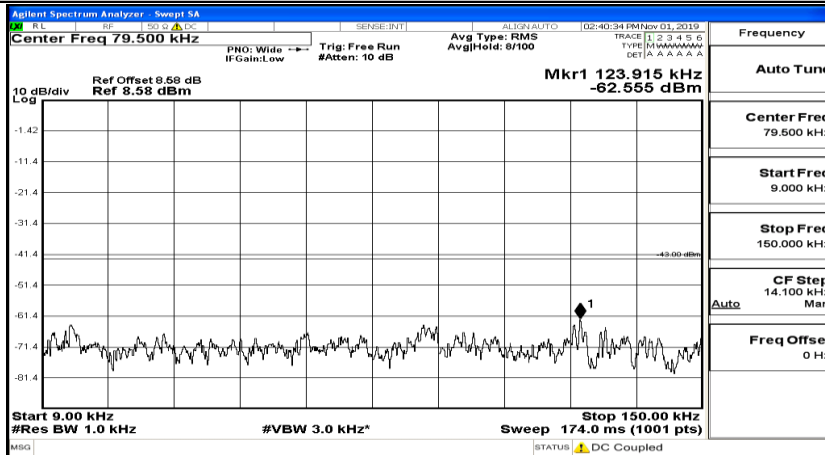

(Channel Bandwidth:15 MHz)_HCH_QPSK_1RB#0

(Channel Bandwidth:15 MHz)_HCH_QPSK_1RB#37

(Channel Bandwidth:15 MHz)_HCH_QPSK_1RB#74

(Channel Bandwidth:15 MHz)_LCH_16QAM_1RB#0

(Channel Bandwidth:15 MHz)_LCH_16QAM_1RB#37

(Channel Bandwidth:15 MHz)_LCH_16QAM_1RB#74

(Channel Bandwidth:15 MHz)_LCH_16QAM_37RB#0

(Channel Bandwidth:15 MHz)_MCH_16QAM_1RB#0

Frequency
Auto Tune
Center Freq 79.500 kHz
Start Freq 9.000 kHz
Stop Freq 150.000 kHz
CF Step 14.100 kHz Man
Freq Offset 0 Hz

Frequency
Auto Tune
Center Freq 15.075000 MHz
Start Freq 150.000 kHz
Stop Freq 30.000000 MHz
CF Step 2.985000 MHz Man
Freq Offset 0 Hz

Frequency
Auto Tune
Center Freq 13.015000000 GHz
Start Freq 30.000000 MHz
Stop Freq 26.000000000 GHz
CF Step 2.597000000 GHz Man
Freq Offset 0 Hz