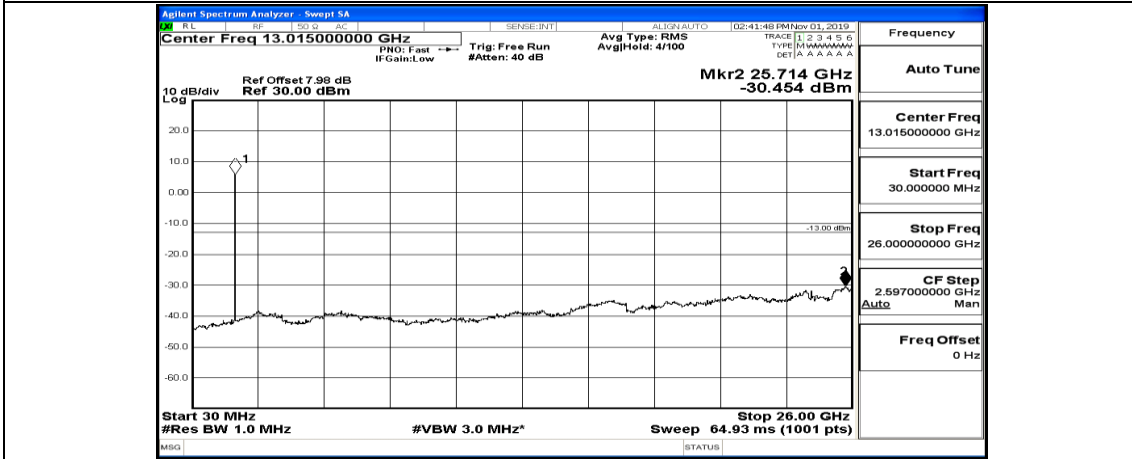

(Channel Bandwidth:15 MHz)_HCH_QPSK_1RB#0

(Channel Bandwidth:15 MHz)_HCH_QPSK_1RB#37

(Channel Bandwidth:15 MHz)_HCH_QPSK_1RB#74

(Channel Bandwidth:15 MHz)_LCH_16QAM_1RB#0

(Channel Bandwidth:15 MHz)_LCH_16QAM_1RB#37

(Channel Bandwidth:15 MHz)_LCH_16QAM_1RB#74

(Channel Bandwidth:15 MHz)_LCH_16QAM_37RB#0

(Channel Bandwidth:15 MHz)_MCH_16QAM_1RB#0

Frequency
Auto Tune
Center Freq 79.500 kHz
Start Freq 9.000 kHz
Stop Freq 150.000 kHz
CF Step 14.100 kHz Man
Freq Offset 0 Hz

Frequency
Auto Tune
Center Freq 15.075000 MHz
Start Freq 150.000 kHz
Stop Freq 30.000000 MHz
CF Step 2.985000 MHz Man
Freq Offset 0 Hz

Frequency
Auto Tune
Center Freq 13.015000000 GHz
Start Freq 30.000000 MHz
Stop Freq 26.000000000 GHz
CF Step 2.597000000 GHz Man
Freq Offset 0 Hz