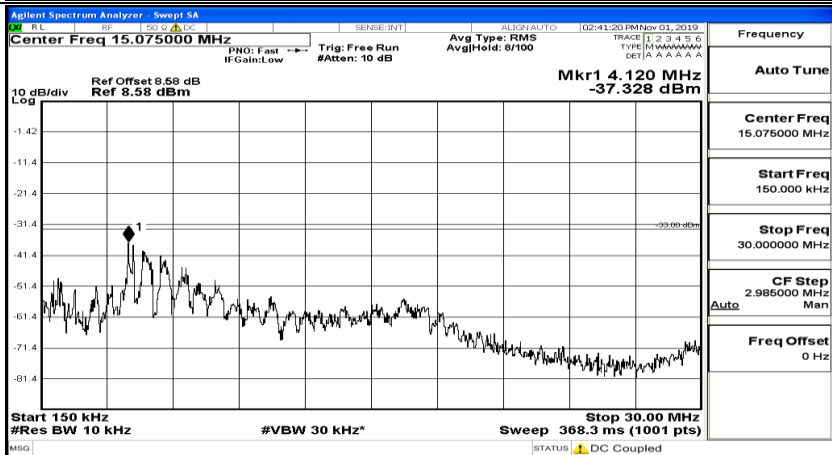

(Channel Bandwidth:15 MHz)_HCH_QPSK_1RB#0

(Channel Bandwidth:15 MHz)_HCH_QPSK_1RB#37

(Channel Bandwidth:15 MHz)_HCH_QPSK_1RB#74

(Channel Bandwidth:15 MHz)_LCH_16QAM_1RB#0

(Channel Bandwidth:15 MHz)_LCH_16QAM_1RB#37

(Channel Bandwidth:15 MHz)_LCH_16QAM_1RB#74

(Channel Bandwidth:15 MHz)_LCH_16QAM_37RB#0

(Channel Bandwidth:15 MHz)_MCH_16QAM_1RB#0

Frequency
Auto Tune
Center Freq 79.500 kHz
Start Freq 9.000 kHz
Stop Freq 150.000 kHz
CF Step 14.100 kHz Man
Freq Offset 0 Hz

Frequency
Auto Tune
Center Freq 15.075000 MHz
Start Freq 150.000 kHz
Stop Freq 30.000000 MHz
CF Step 2.985000 MHz Man
Freq Offset 0 Hz

Frequency
Auto Tune
Center Freq 13.015000000 GHz
Start Freq 30.000000 MHz
Stop Freq 26.000000000 GHz
CF Step 2.597000000 GHz Man
Freq Offset 0 Hz