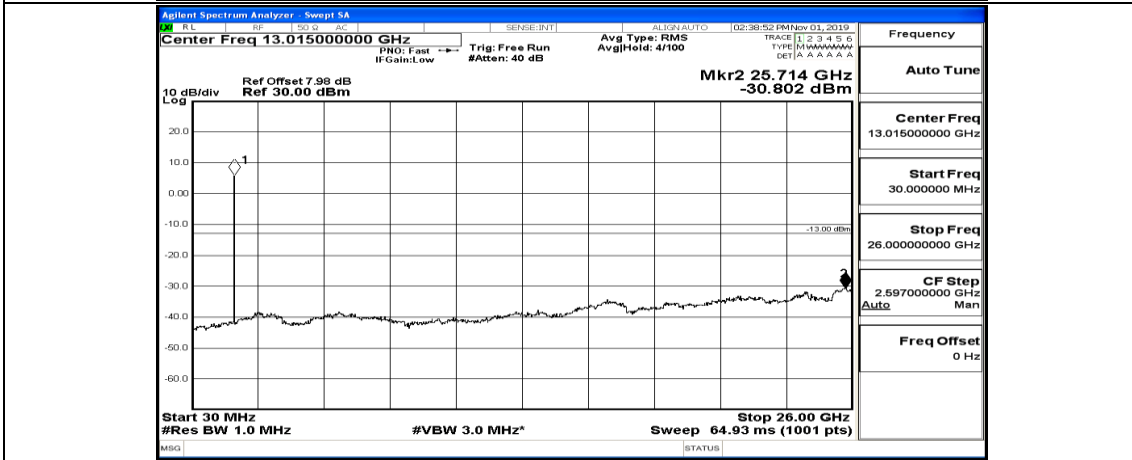

Channel Bandwidth: 10 MHz_HCH_16QAM_1RB#49

Channel Bandwidth: 15 MHz

(Channel Bandwidth:15 MHz)_LCH_QPSK_1RB#0

(Channel Bandwidth:15 MHz)_LCH_QPSK_1RB#37

(Channel Bandwidth:15 MHz)_LCH_QPSK_1RB#74

(Channel Bandwidth:15 MHz)_MCH_QPSK_1RB#0