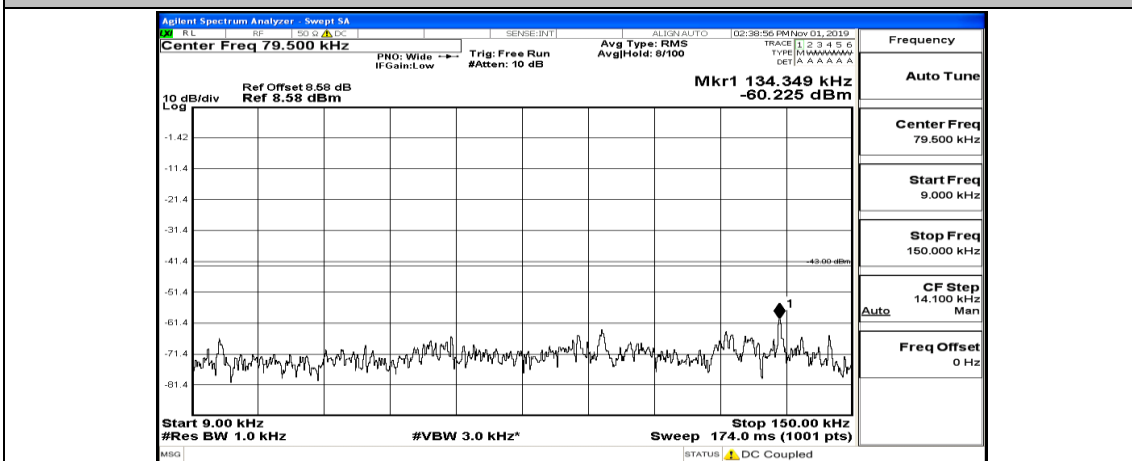

Channel Bandwidth: 10 MHz_HCH_16QAM_1RB#49

Channel Bandwidth: 15 MHz

(Channel Bandwidth:15 MHz)_LCH_QPSK_1RB#0

(Channel Bandwidth:15 MHz)_LCH_QPSK_1RB#37

(Channel Bandwidth:15 MHz)_LCH_QPSK_1RB#74

(Channel Bandwidth:15 MHz)_MCH_QPSK_1RB#0