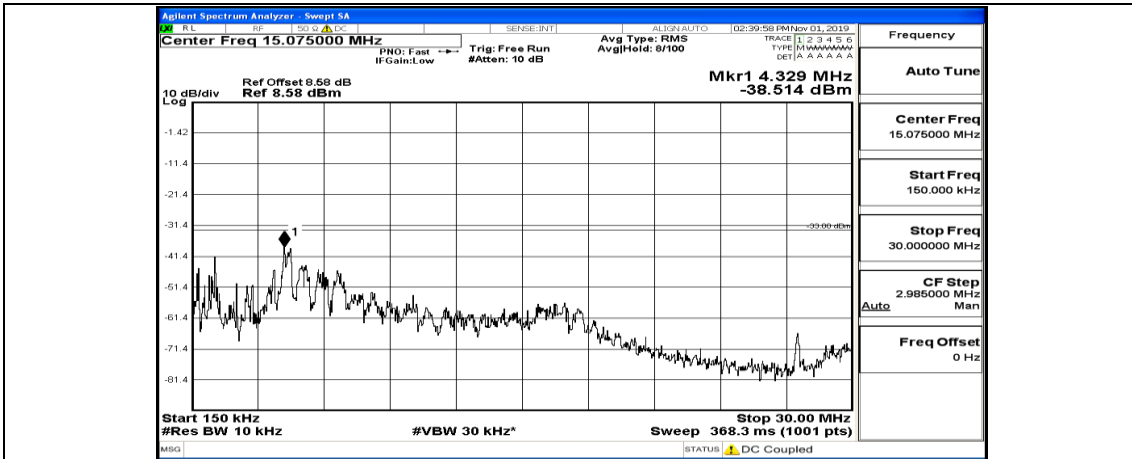

Channel Bandwidth: 10 MHz_HCH_16QAM_1RB#49

Channel Bandwidth: 15 MHz

(Channel Bandwidth:15 MHz)_LCH_QPSK_1RB#0

(Channel Bandwidth:15 MHz)_LCH_QPSK_1RB#37

(Channel Bandwidth:15 MHz)_LCH_QPSK_1RB#74

(Channel Bandwidth:15 MHz)_MCH_QPSK_1RB#0