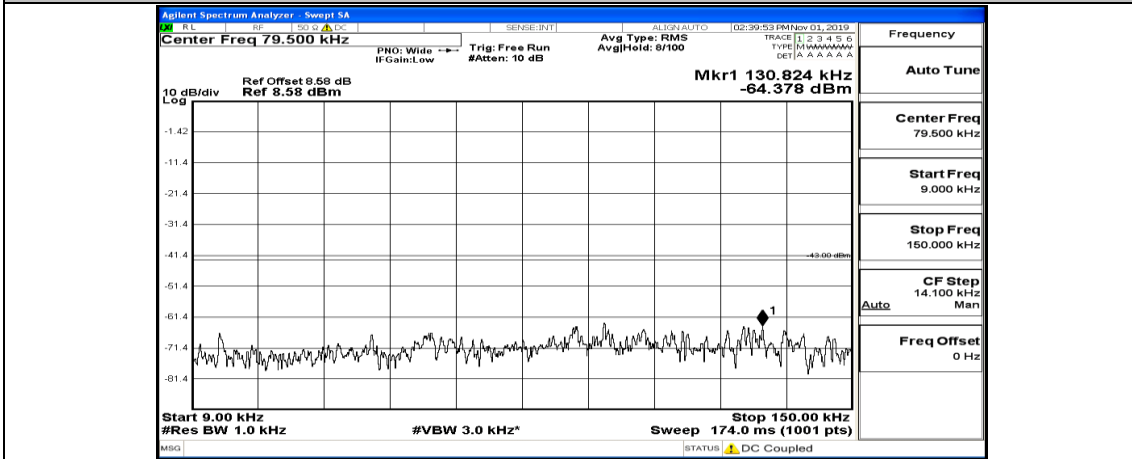

Channel Bandwidth: 10 MHz_HCH_16QAM_1RB#49

Channel Bandwidth: 15 MHz

(Channel Bandwidth:15 MHz)_LCH_QPSK_1RB#0

(Channel Bandwidth:15 MHz)_LCH_QPSK_1RB#37

(Channel Bandwidth:15 MHz)_LCH_QPSK_1RB#74

(Channel Bandwidth:15 MHz)_MCH_QPSK_1RB#0