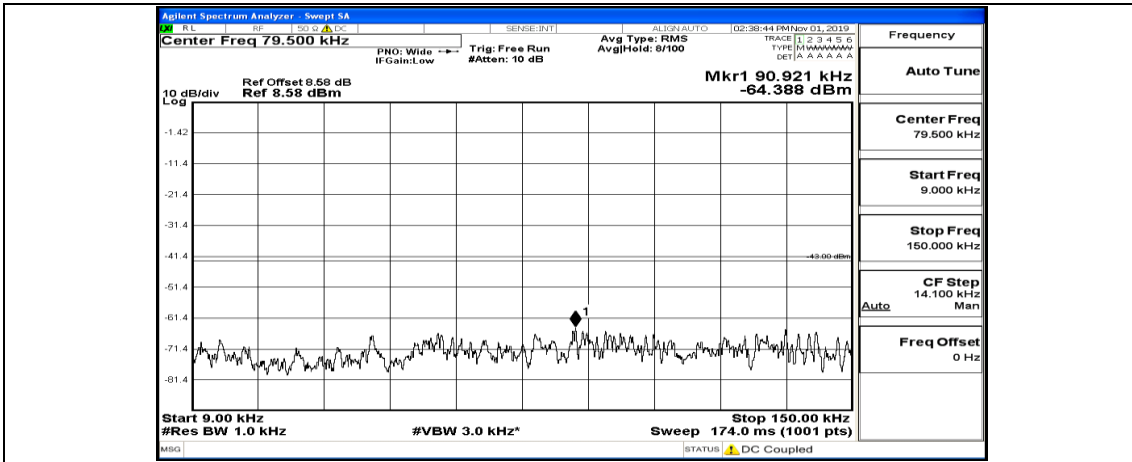

Channel Bandwidth: 10 MHz_HCH_16QAM_1RB#49

Channel Bandwidth: 15 MHz

(Channel Bandwidth:15 MHz)_LCH_QPSK_1RB#0

(Channel Bandwidth:15 MHz)_LCH_QPSK_1RB#37

(Channel Bandwidth:15 MHz)_LCH_QPSK_1RB#74

(Channel Bandwidth:15 MHz)_MCH_QPSK_1RB#0