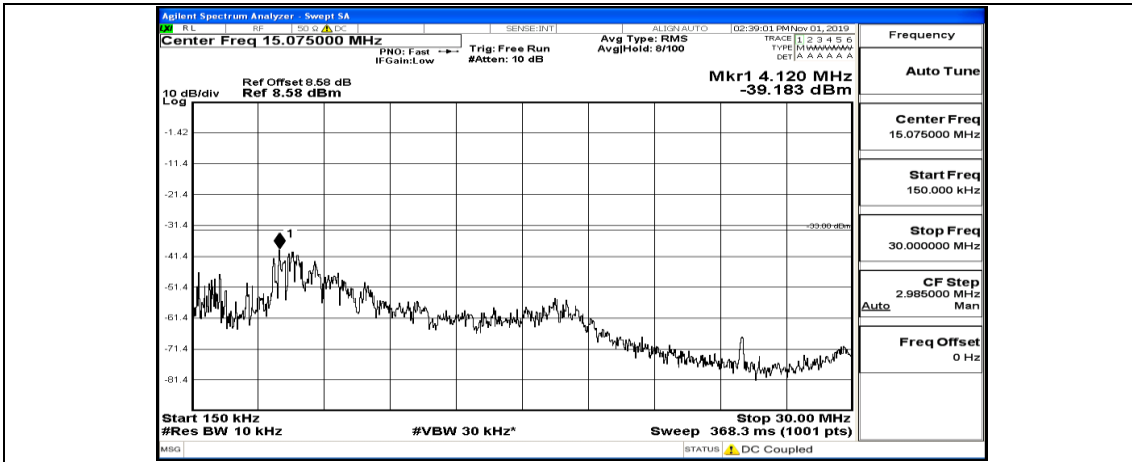

Channel Bandwidth: 10 MHz_HCH_16QAM_1RB#49

Channel Bandwidth: 15 MHz

(Channel Bandwidth:15 MHz)_LCH_QPSK_1RB#0

(Channel Bandwidth:15 MHz)_LCH_QPSK_1RB#37

(Channel Bandwidth:15 MHz)_LCH_QPSK_1RB#74

(Channel Bandwidth:15 MHz)_MCH_QPSK_1RB#0