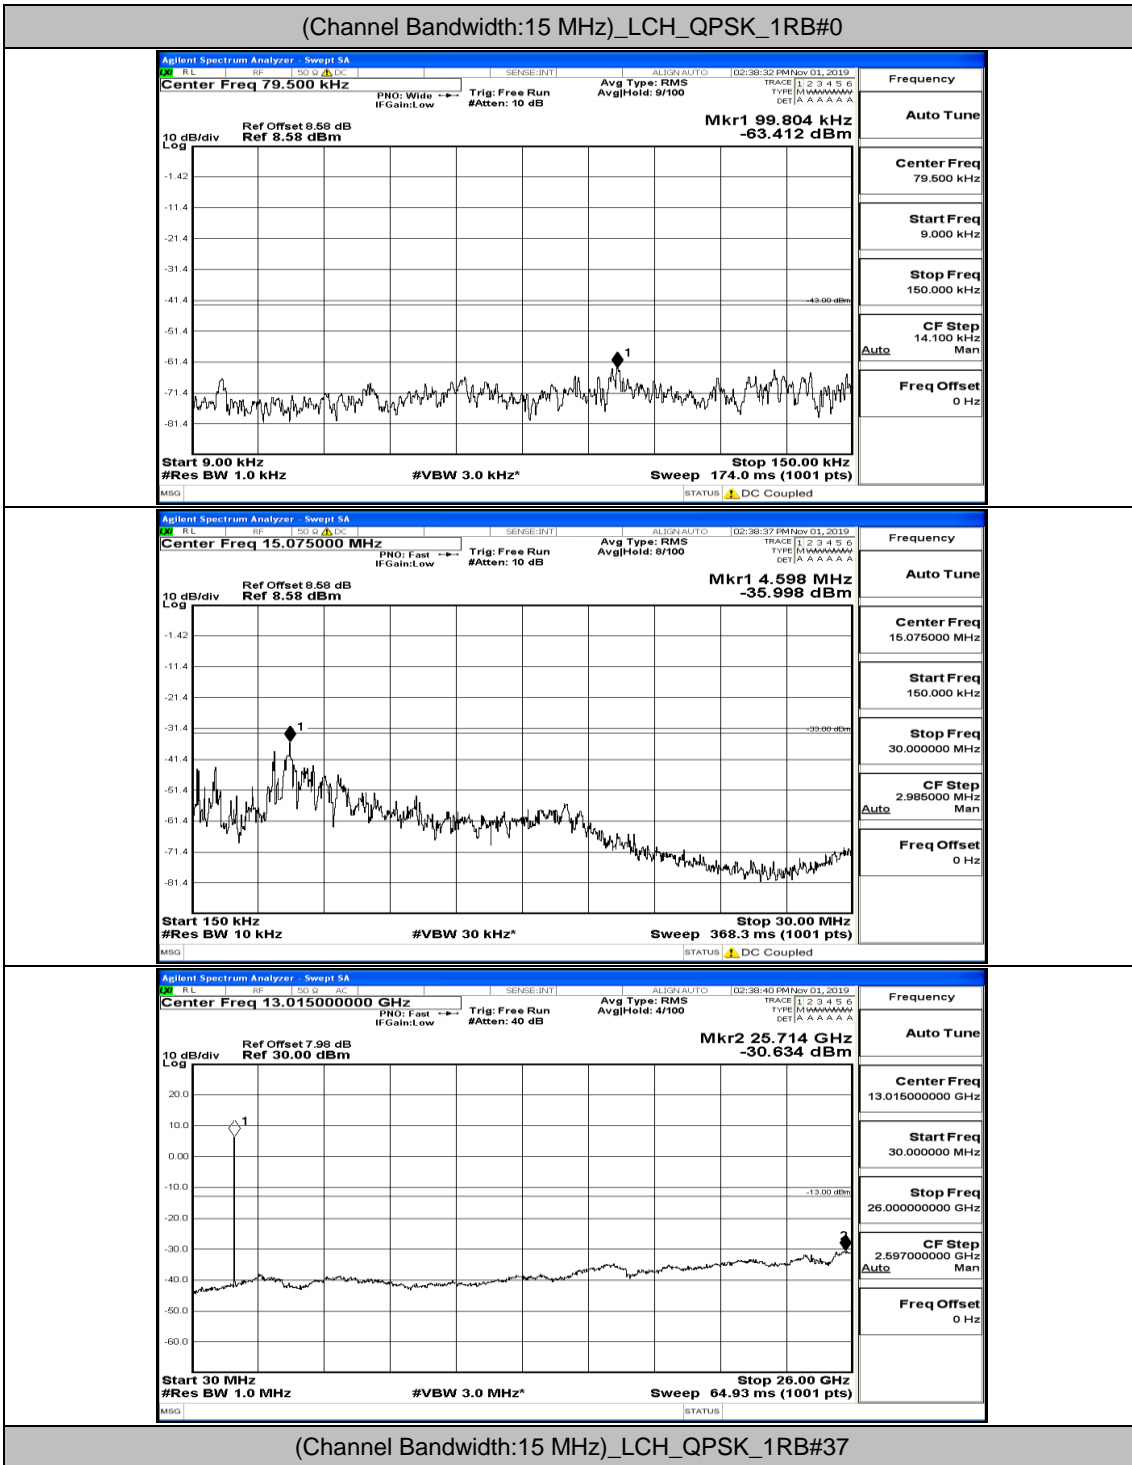

Channel Bandwidth: 15 MHz

(Channel Bandwidth:15 MHz)_LCH_QPSK_1RB#0

(Channel Bandwidth:15 MHz)_LCH_QPSK_1RB#37