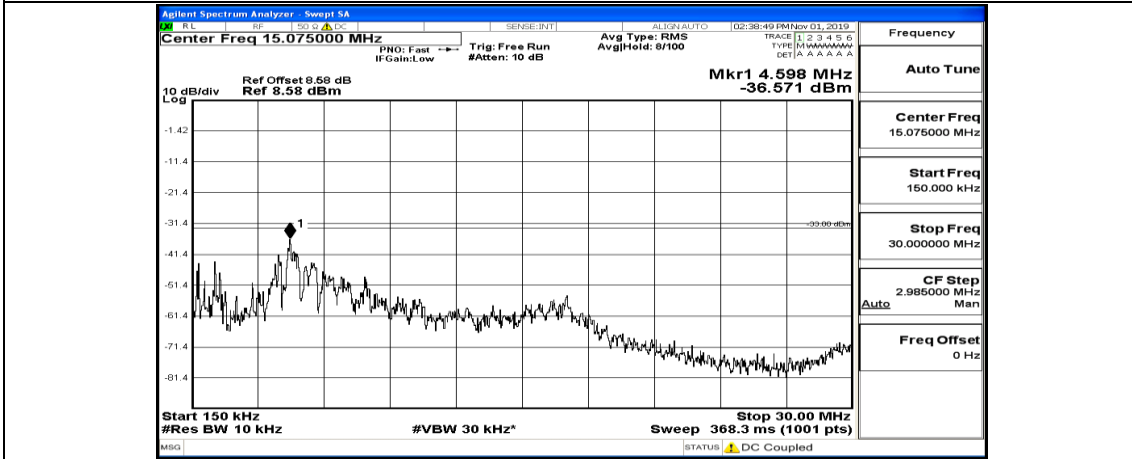

Channel Bandwidth: 10 MHz_HCH_16QAM_1RB#49

Channel Bandwidth: 15 MHz

(Channel Bandwidth:15 MHz)_LCH_QPSK_1RB#0

(Channel Bandwidth:15 MHz)_LCH_QPSK_1RB#37

(Channel Bandwidth:15 MHz)_LCH_QPSK_1RB#74

(Channel Bandwidth:15 MHz)_MCH_QPSK_1RB#0