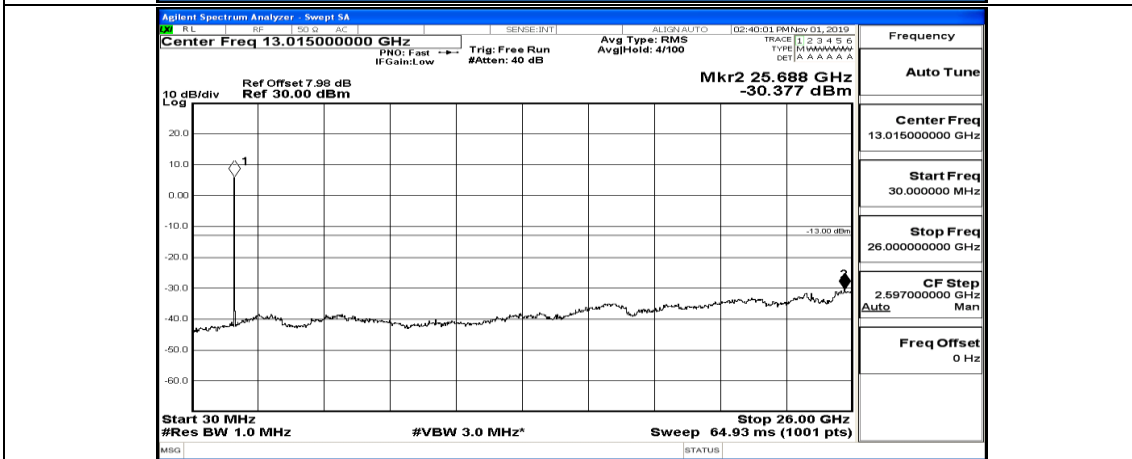

Channel Bandwidth: 10 MHz_HCH_16QAM_1RB#49

Channel Bandwidth: 15 MHz

(Channel Bandwidth:15 MHz)_LCH_QPSK_1RB#0

(Channel Bandwidth:15 MHz)_LCH_QPSK_1RB#37

(Channel Bandwidth:15 MHz)_LCH_QPSK_1RB#74

(Channel Bandwidth:15 MHz)_MCH_QPSK_1RB#0