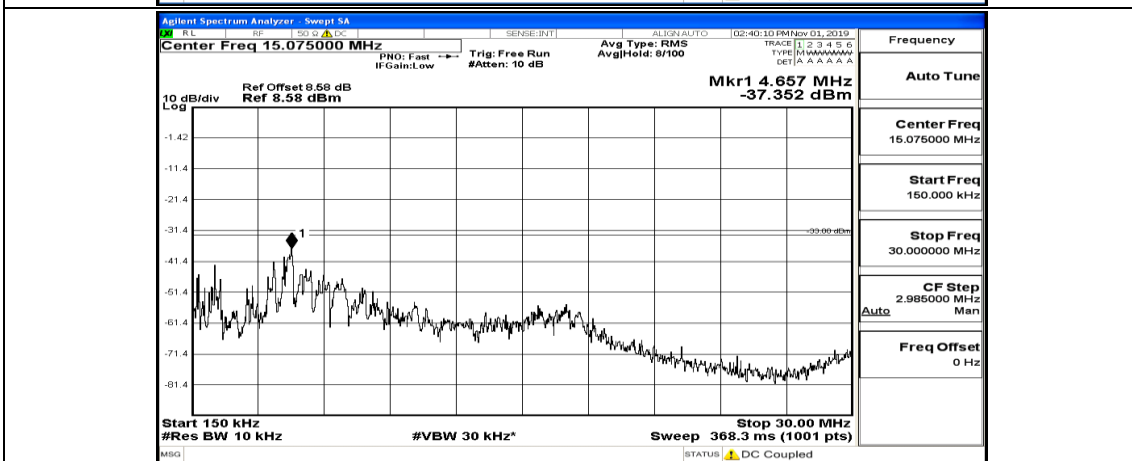

(Channel Bandwidth:15 MHz)_MCH_QPSK_1RB#37