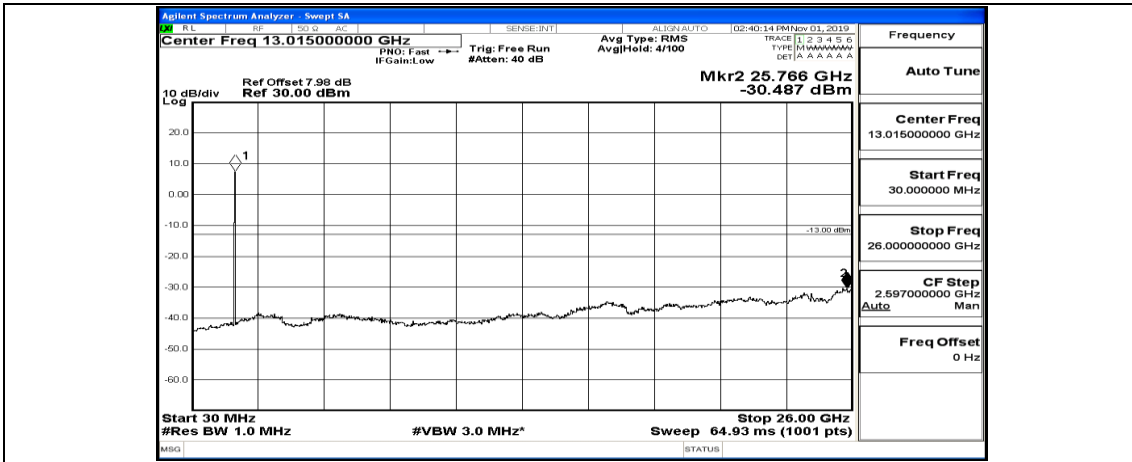

(Channel Bandwidth:15 MHz)_MCH_QPSK_1RB#74