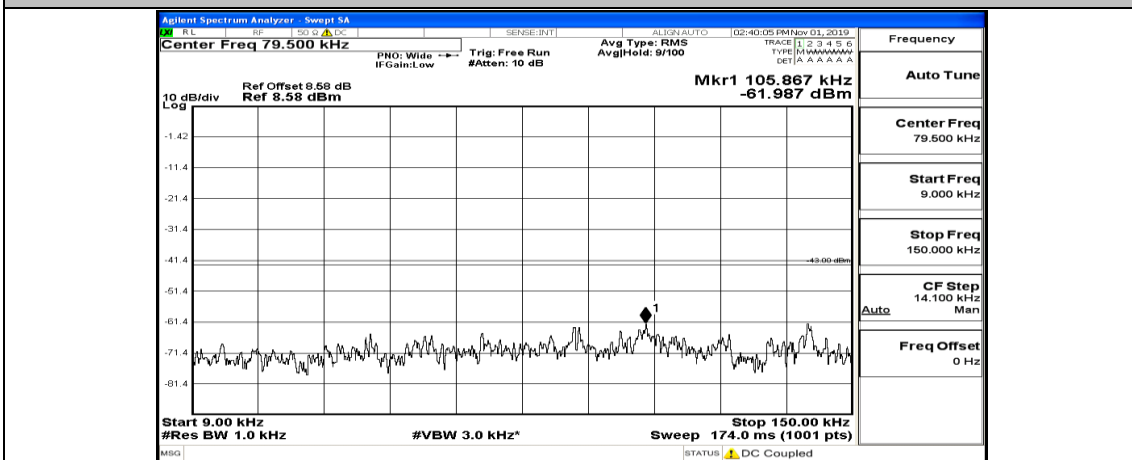

(Channel Bandwidth:15 MHz)_MCH_QPSK_1RB#37