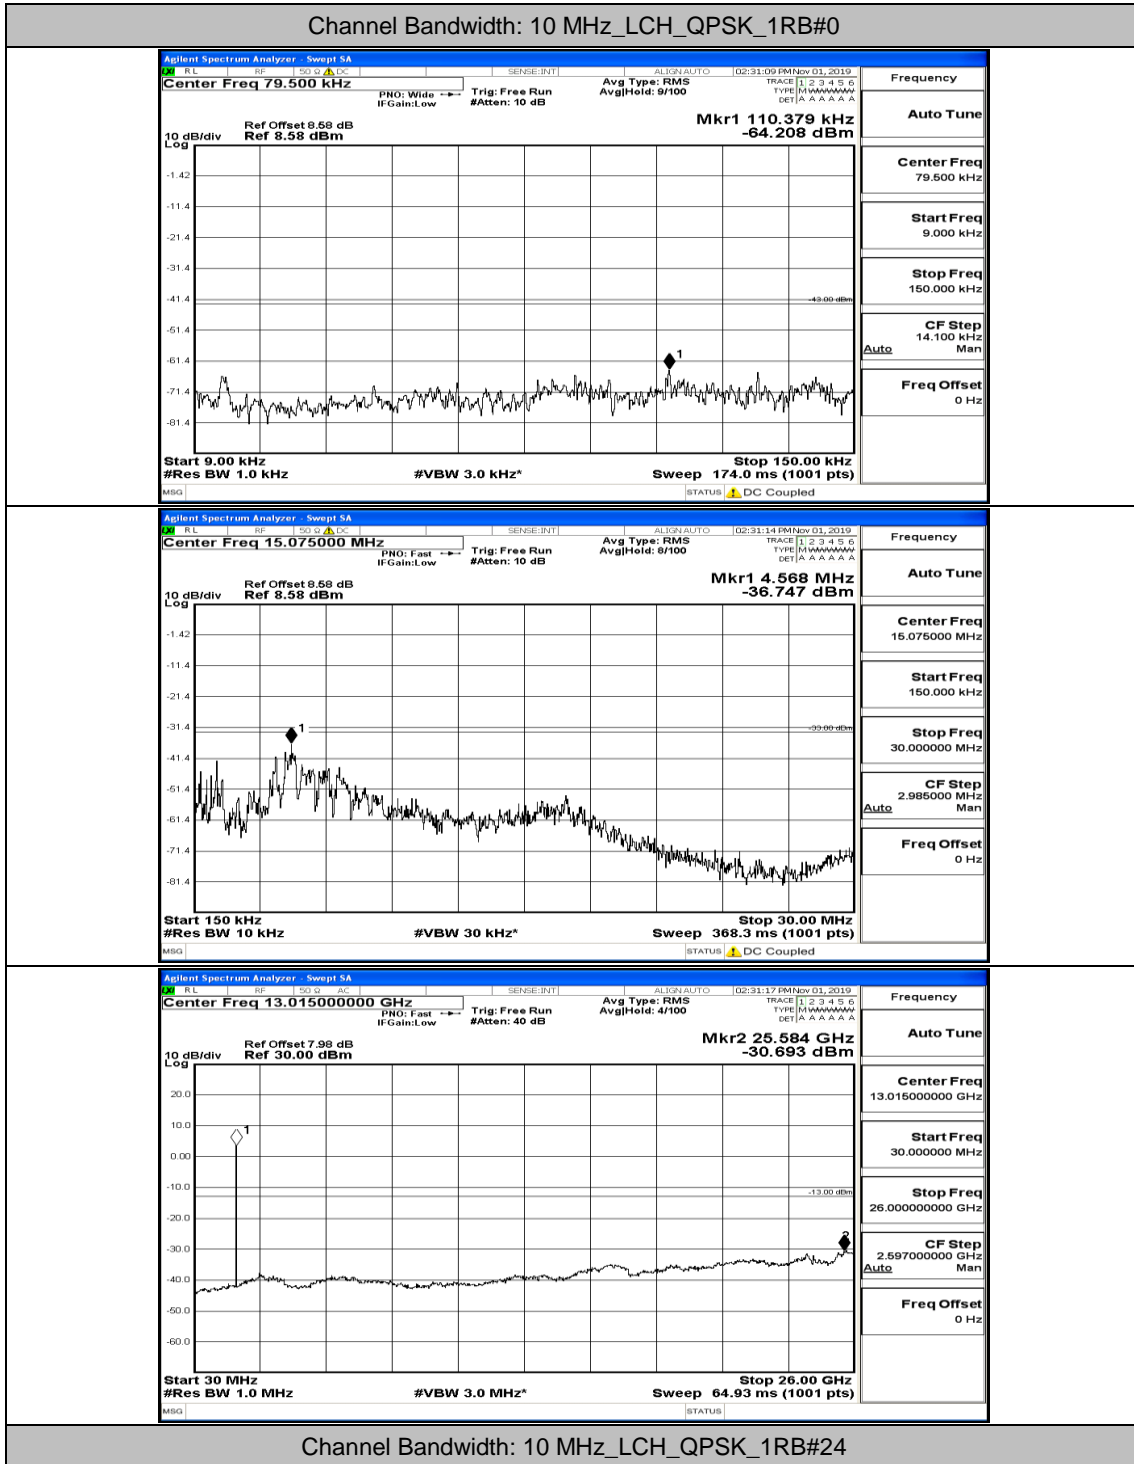

(Channel Bandwidth: 5 MHz)_HCH_16QAM_1RB#12

(Channel Bandwidth: 5 MHz)_HCH_16QAM_1RB#24

(Channel Bandwidth: 5 MHz)_HCH_16QAM_12RB#0

Channel Bandwidth: 10 MHz

Channel Bandwidth: 10 MHz_LCH_QPSK_1RB#49

Channel Bandwidth: 10 MHz_MCH_QPSK_1RB#0

Channel Bandwidth: 10 MHz_MCH_QPSK_1RB#24

Channel Bandwidth: 10 MHz_MCH_QPSK_1RB#49

Channel Bandwidth: 10 MHz_HCH_QPSK_1RB#0

Channel Bandwidth: 10 MHz_HCH_QPSK_1RB#24

Channel Bandwidth: 10 MHz_HCH_QPSK_1RB#49