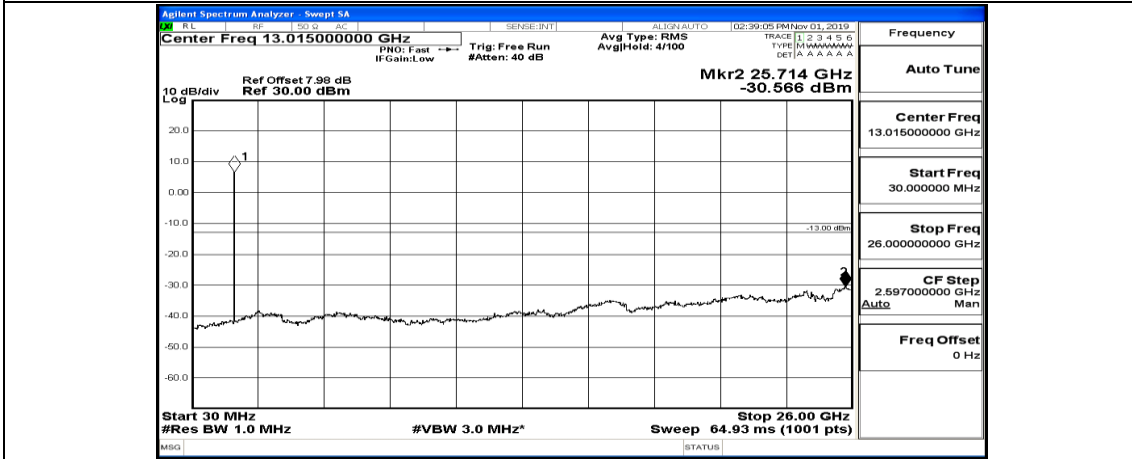

Channel Bandwidth: 10 MHz_HCH_16QAM_1RB#49

Channel Bandwidth: 15 MHz

(Channel Bandwidth:15 MHz)_LCH_QPSK_1RB#0

(Channel Bandwidth:15 MHz)_LCH_QPSK_1RB#37

(Channel Bandwidth:15 MHz)_LCH_QPSK_1RB#74

(Channel Bandwidth:15 MHz)_MCH_QPSK_1RB#0