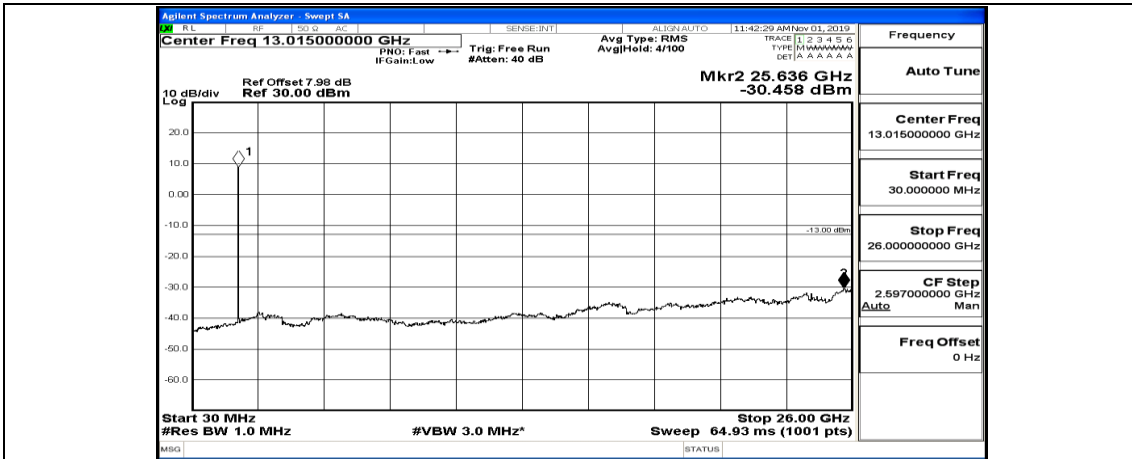

(Channel Bandwidth:20 MHz)_LCH_QPSK_1RB#99

(Channel Bandwidth:20 MHz)_MCH_QPSK_1RB#0

(Channel Bandwidth:20 MHz)_MCH_QPSK_1RB#49

(Channel Bandwidth:20 MHz)_MCH_QPSK_1RB#99

(Channel Bandwidth:20 MHz)_HCH_QPSK_1RB#0