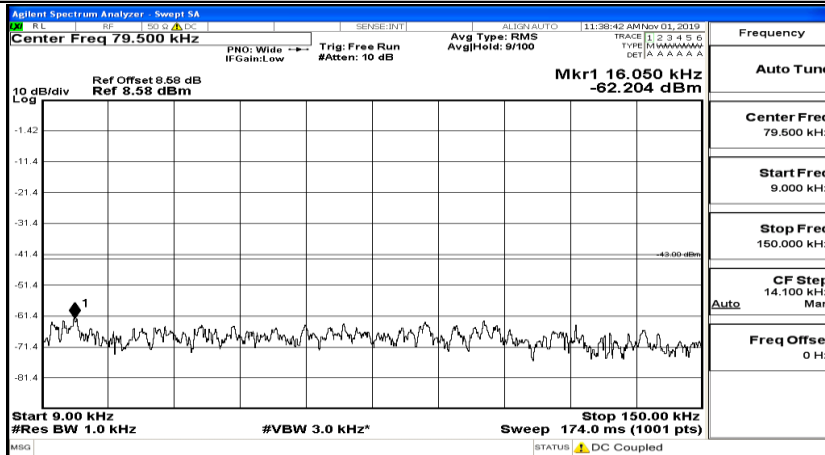

(Channel Bandwidth:15 MHz)_HCH_QPSK_1RB#74

(Channel Bandwidth:15 MHz)_HCH_QPSK_37RB#0

(Channel Bandwidth:15 MHz)_LCH_16QAM_1RB#0

(Channel Bandwidth:15 MHz)_LCH_16QAM_1RB#37

(Channel Bandwidth:15 MHz)_LCH_16QAM_1RB#74

(Channel Bandwidth:15 MHz)_MCH_16QAM_1RB#0

(Channel Bandwidth:15 MHz)_MCH_16QAM_1RB#37

(Channel Bandwidth:15 MHz)_MCH_16QAM_1RB#74

Channel Bandwidth: 20 MHz

(Channel Bandwidth:20 MHz)_LCH_QPSK_1RB#0

(Channel Bandwidth:20 MHz)_LCH_QPSK_1RB#49