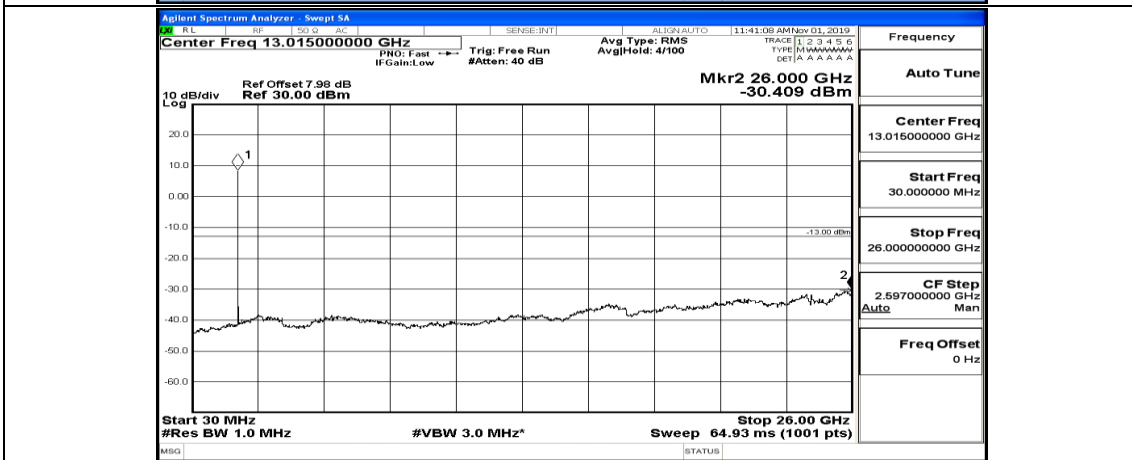

(Channel Bandwidth:15 MHz)_MCH_16QAM_1RB#0

(Channel Bandwidth:15 MHz)_MCH_16QAM_1RB#37

(Channel Bandwidth:15 MHz)_MCH_16QAM_1RB#74

Channel Bandwidth: 20 MHz

(Channel Bandwidth:20 MHz)_LCH_QPSK_1RB#0

(Channel Bandwidth:20 MHz)_LCH_QPSK_1RB#49

(Channel Bandwidth:20 MHz)_LCH_QPSK_1RB#99

(Channel Bandwidth:20 MHz)_MCH_QPSK_1RB#0

(Channel Bandwidth:20 MHz)_MCH_QPSK_1RB#49

(Channel Bandwidth:20 MHz)_MCH_QPSK_1RB#99

(Channel Bandwidth:20 MHz)_HCH_QPSK_1RB#0