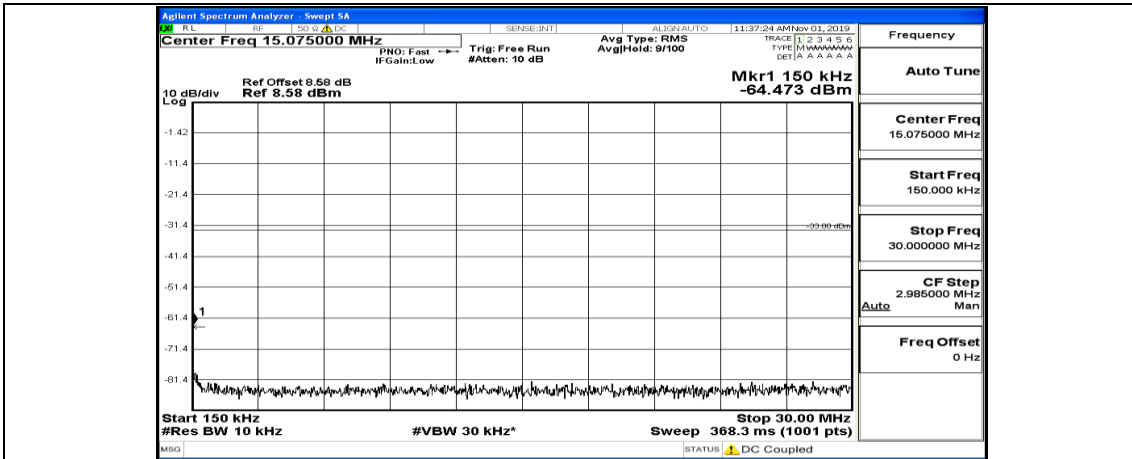

(Channel Bandwidth:15 MHz)_HCH_QPSK_1RB#74

(Channel Bandwidth:15 MHz)_HCH_QPSK_37RB#0

(Channel Bandwidth:15 MHz)_LCH_16QAM_1RB#0

(Channel Bandwidth:15 MHz)_LCH_16QAM_1RB#37

(Channel Bandwidth:15 MHz)_LCH_16QAM_1RB#74

(Channel Bandwidth:15 MHz)_MCH_16QAM_1RB#0

(Channel Bandwidth:15 MHz)_MCH_16QAM_1RB#37

(Channel Bandwidth:15 MHz)_MCH_16QAM_1RB#74

Channel Bandwidth: 20 MHz

(Channel Bandwidth:20 MHz)_LCH_QPSK_1RB#0

(Channel Bandwidth:20 MHz)_LCH_QPSK_1RB#49