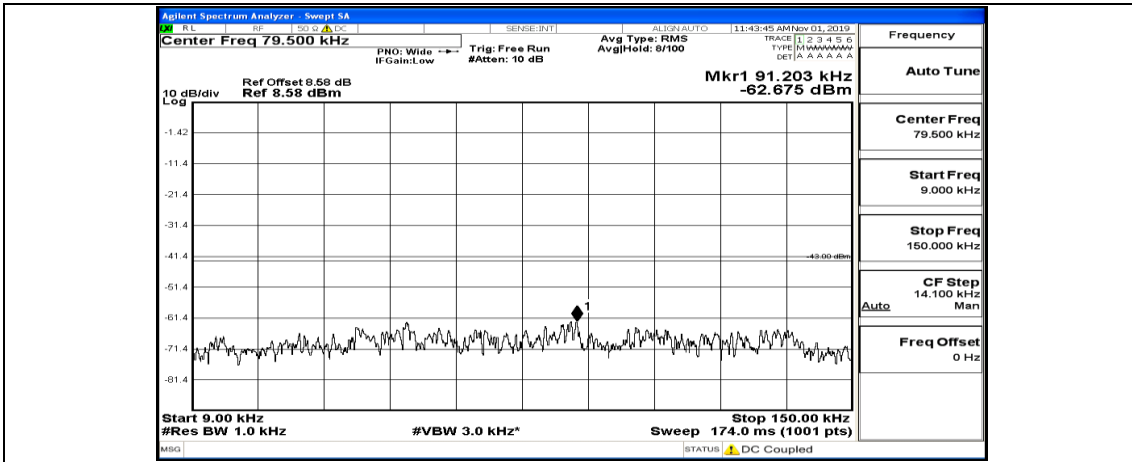

(Channel Bandwidth:20 MHz)_HCH_QPSK_1RB#99