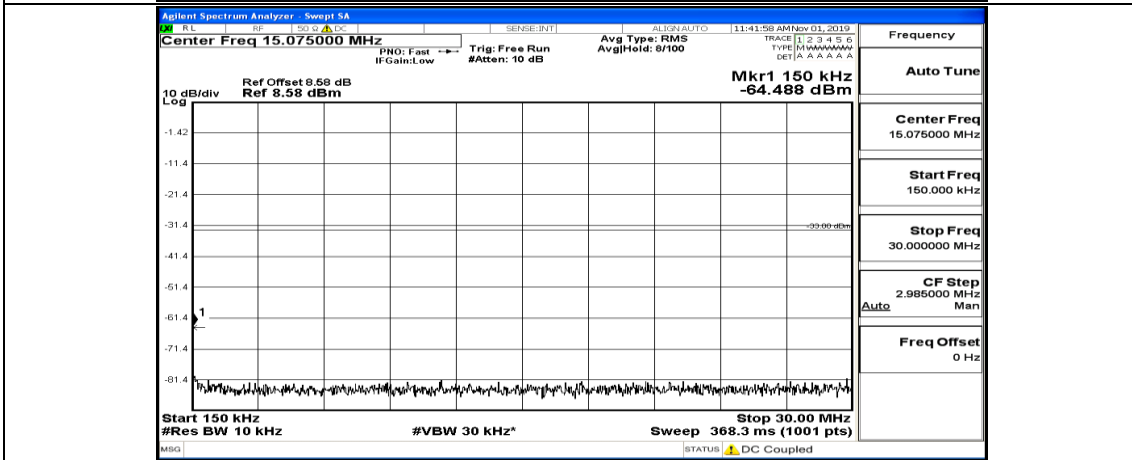

(Channel Bandwidth:20 MHz)_HCH_QPSK_1RB#49

(Channel Bandwidth:20 MHz)_HCH_QPSK_1RB#99

(Channel Bandwidth:20 MHz)_LCH_16QAM_1RB#0

(Channel Bandwidth:20 MHz)_LCH_16QAM_1RB#49

(Channel Bandwidth:20 MHz)_LCH_16QAM_1RB#99