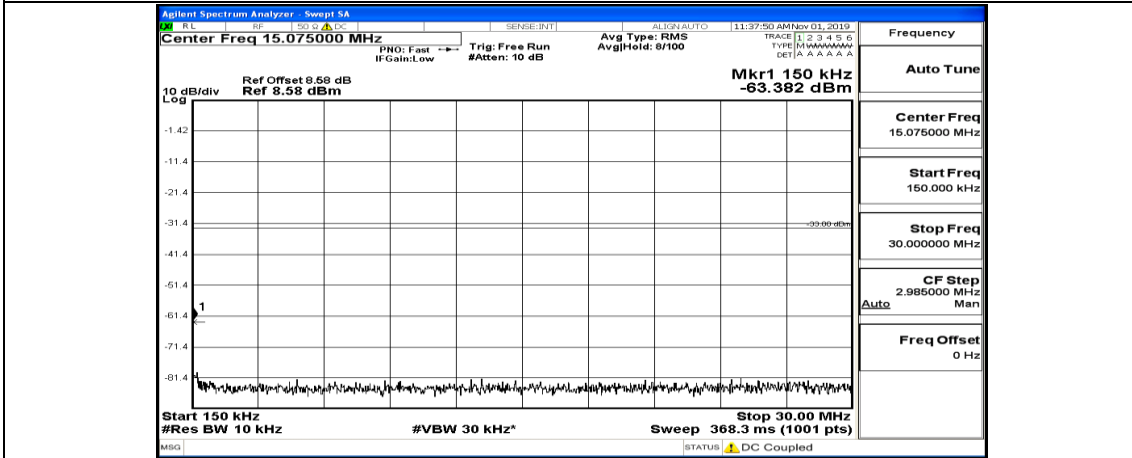

(Channel Bandwidth:15 MHz)_HCH_QPSK_1RB#74

(Channel Bandwidth:15 MHz)_HCH_QPSK_37RB#0

(Channel Bandwidth:15 MHz)_LCH_16QAM_1RB#0

(Channel Bandwidth:15 MHz)_LCH_16QAM_1RB#37

(Channel Bandwidth:15 MHz)_LCH_16QAM_1RB#74

(Channel Bandwidth:15 MHz)_MCH_16QAM_1RB#0

(Channel Bandwidth:15 MHz)_MCH_16QAM_1RB#37

(Channel Bandwidth:15 MHz)_MCH_16QAM_1RB#74

Channel Bandwidth: 20 MHz

(Channel Bandwidth:20 MHz)_LCH_QPSK_1RB#0

(Channel Bandwidth:20 MHz)_LCH_QPSK_1RB#49