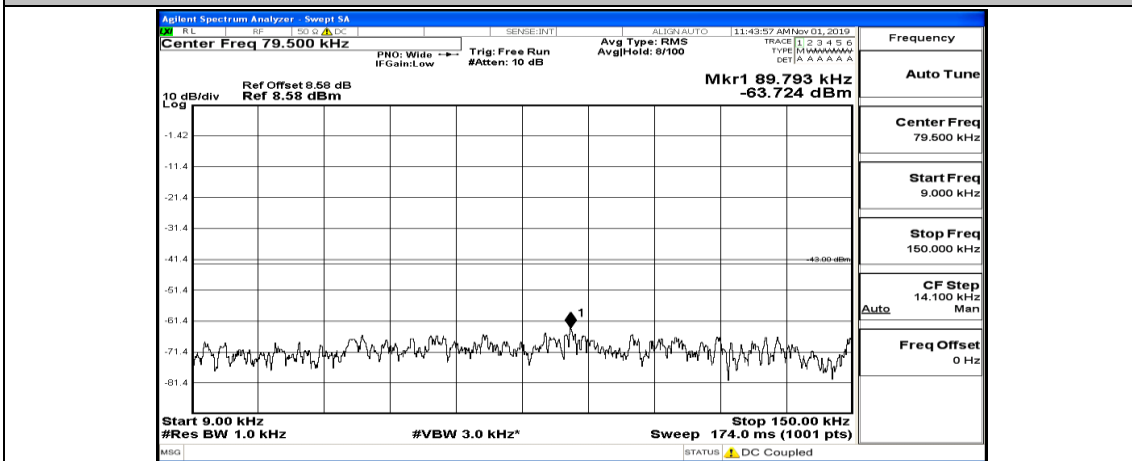

(Channel Bandwidth:20 MHz)_HCH_QPSK_1RB#99