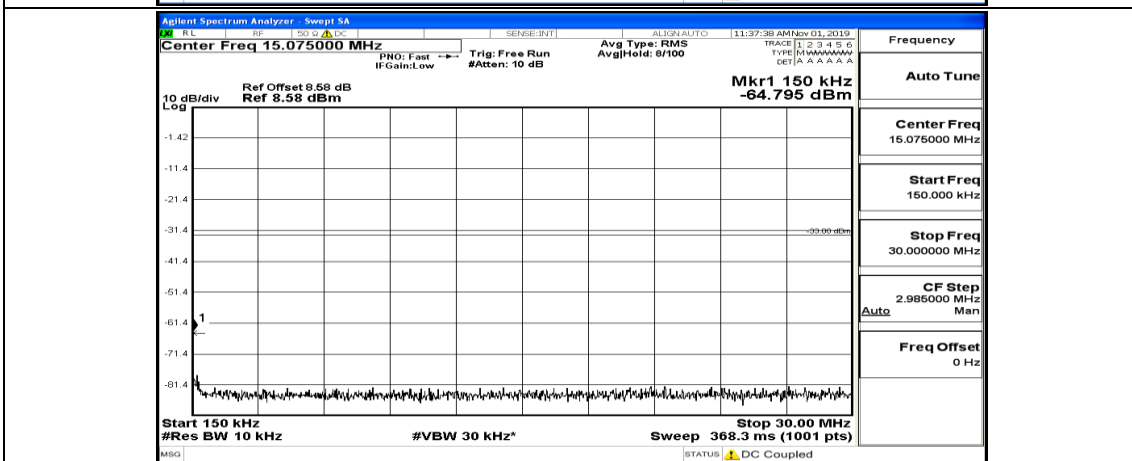

(Channel Bandwidth:15 MHz)_HCH_QPSK_1RB#74

(Channel Bandwidth:15 MHz)_HCH_QPSK_37RB#0

(Channel Bandwidth:15 MHz)_LCH_16QAM_1RB#0

(Channel Bandwidth:15 MHz)_LCH_16QAM_1RB#37

(Channel Bandwidth:15 MHz)_LCH_16QAM_1RB#74

(Channel Bandwidth:15 MHz)_MCH_16QAM_1RB#0

(Channel Bandwidth:15 MHz)_MCH_16QAM_1RB#37

(Channel Bandwidth:15 MHz)_MCH_16QAM_1RB#74

Channel Bandwidth: 20 MHz

(Channel Bandwidth:20 MHz)_LCH_QPSK_1RB#0

(Channel Bandwidth:20 MHz)_LCH_QPSK_1RB#49