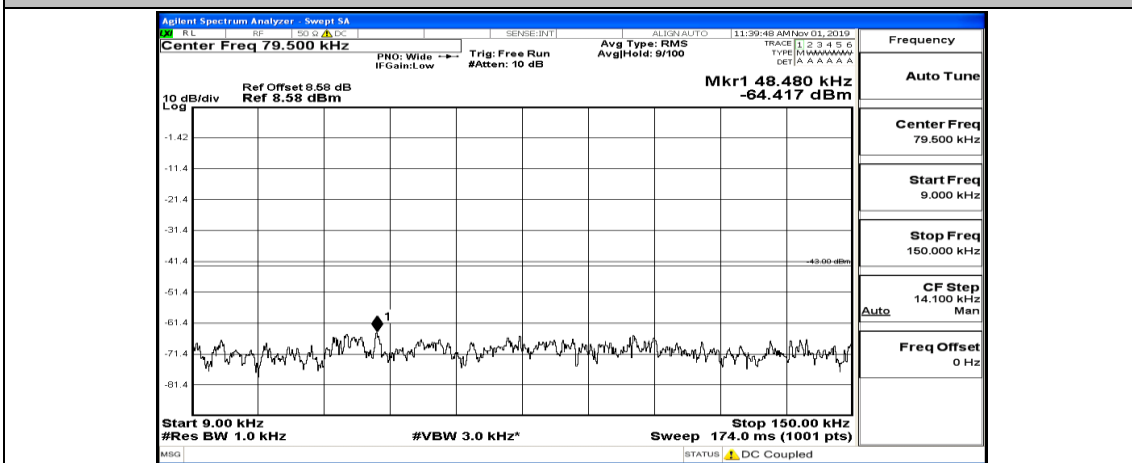

(Channel Bandwidth:15 MHz)_HCH_QPSK_1RB#74

(Channel Bandwidth:15 MHz)_HCH_QPSK_37RB#0

(Channel Bandwidth:15 MHz)_LCH_16QAM_1RB#0

(Channel Bandwidth:15 MHz)_LCH_16QAM_1RB#37

(Channel Bandwidth:15 MHz)_LCH_16QAM_1RB#74

(Channel Bandwidth:15 MHz)_MCH_16QAM_1RB#0

(Channel Bandwidth:15 MHz)_MCH_16QAM_1RB#37

(Channel Bandwidth:15 MHz)_MCH_16QAM_1RB#74

Channel Bandwidth: 20 MHz

(Channel Bandwidth:20 MHz)_LCH_QPSK_1RB#0

(Channel Bandwidth:20 MHz)_LCH_QPSK_1RB#49