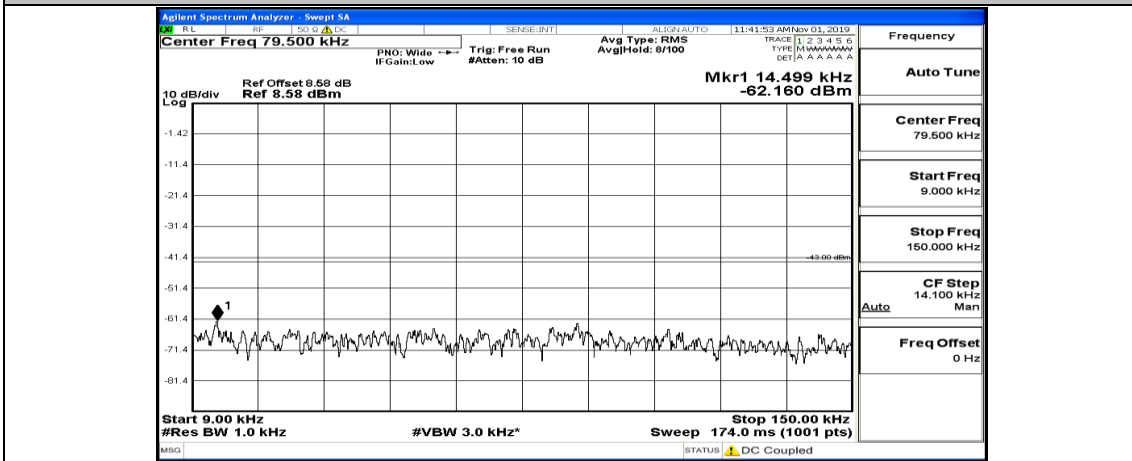

(Channel Bandwidth:20 MHz)_HCH_QPSK_1RB#49

(Channel Bandwidth:20 MHz)_HCH_QPSK_1RB#99

(Channel Bandwidth:20 MHz)_LCH_16QAM_1RB#0

(Channel Bandwidth:20 MHz)_LCH_16QAM_1RB#49

(Channel Bandwidth:20 MHz)_LCH_16QAM_1RB#99