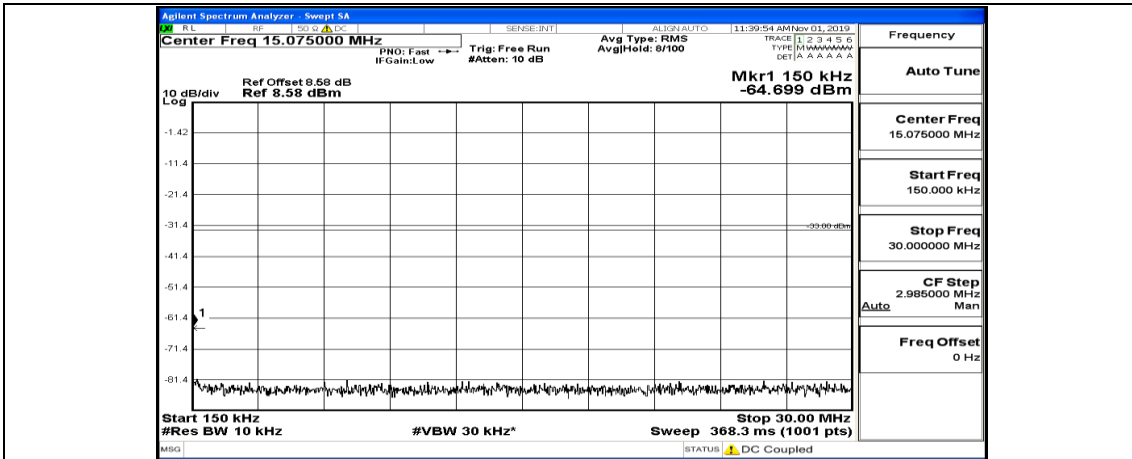

(Channel Bandwidth:15 MHz)_HCH_QPSK_1RB#74

(Channel Bandwidth:15 MHz)_HCH_QPSK_37RB#0

(Channel Bandwidth:15 MHz)_LCH_16QAM_1RB#0

(Channel Bandwidth:15 MHz)_LCH_16QAM_1RB#37

(Channel Bandwidth:15 MHz)_LCH_16QAM_1RB#74

(Channel Bandwidth:15 MHz)_MCH_16QAM_1RB#0

(Channel Bandwidth:15 MHz)_MCH_16QAM_1RB#37

(Channel Bandwidth:15 MHz)_MCH_16QAM_1RB#74

Channel Bandwidth: 20 MHz

(Channel Bandwidth:20 MHz)_LCH_QPSK_1RB#0

(Channel Bandwidth:20 MHz)_LCH_QPSK_1RB#49