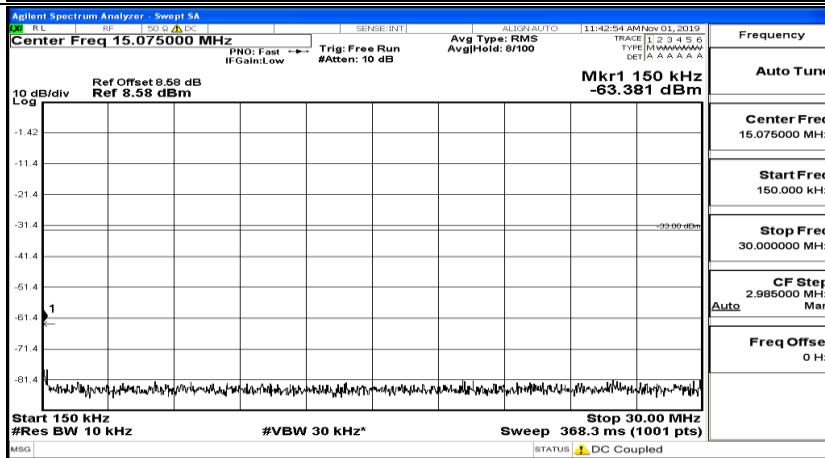

(Channel Bandwidth:20 MHz)_LCH_16QAM_50RB#0

(Channel Bandwidth:20 MHz)_MCH_16QAM_1RB#0

(Channel Bandwidth:20 MHz)_MCH_16QAM_1RB#49