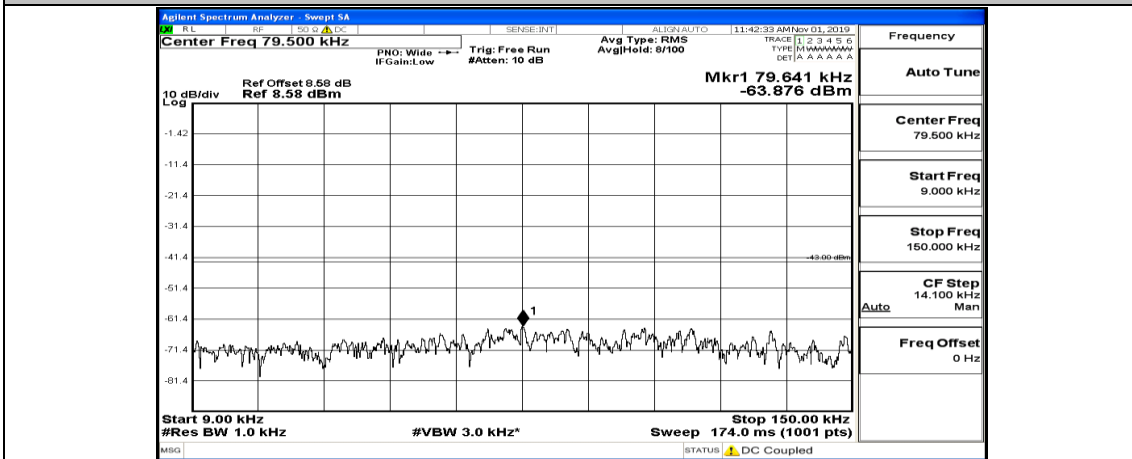

(Channel Bandwidth:20 MHz)_LCH_QPSK_1RB#99

(Channel Bandwidth:20 MHz)_MCH_QPSK_1RB#0

(Channel Bandwidth:20 MHz)_MCH_QPSK_1RB#49

(Channel Bandwidth:20 MHz)_MCH_QPSK_1RB#99

(Channel Bandwidth:20 MHz)_HCH_QPSK_1RB#0