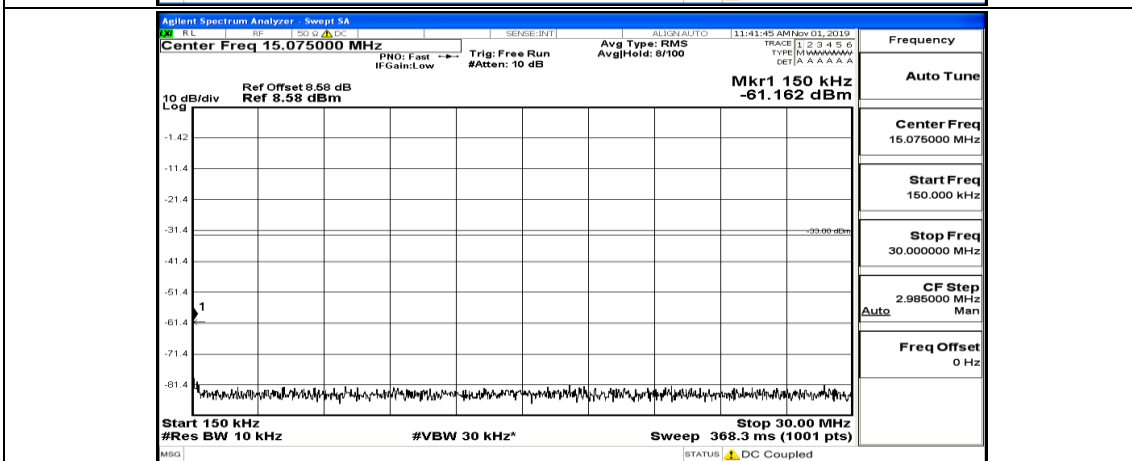

(Channel Bandwidth:20 MHz)_HCH_QPSK_1RB#49

(Channel Bandwidth:20 MHz)_HCH_QPSK_1RB#99

(Channel Bandwidth:20 MHz)_LCH_16QAM_1RB#0

(Channel Bandwidth:20 MHz)_LCH_16QAM_1RB#49

(Channel Bandwidth:20 MHz)_LCH_16QAM_1RB#99