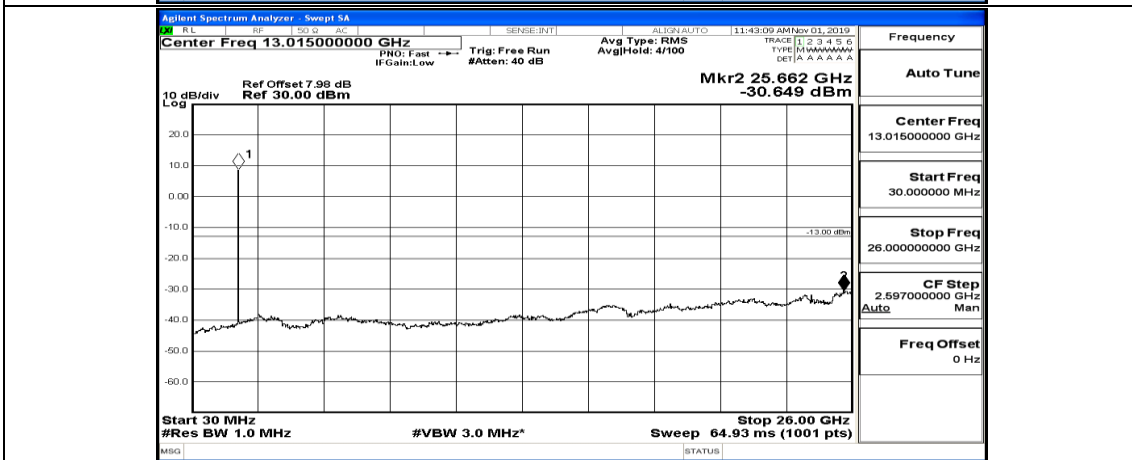

(Channel Bandwidth:20 MHz)_HCH_QPSK_1RB#49

(Channel Bandwidth:20 MHz)_HCH_QPSK_1RB#99

(Channel Bandwidth:20 MHz)_LCH_16QAM_1RB#0

(Channel Bandwidth:20 MHz)_LCH_16QAM_1RB#49

(Channel Bandwidth:20 MHz)_LCH_16QAM_1RB#99

(Channel Bandwidth:20 MHz)_LCH_16QAM_50RB#0

(Channel Bandwidth:20 MHz)_MCH_16QAM_1RB#0

(Channel Bandwidth:20 MHz)_MCH_16QAM_1RB#49

(Channel Bandwidth:20 MHz)_MCH_16QAM_1RB#99

(Channel Bandwidth:20 MHz)_HCH_16QAM_1RB#0