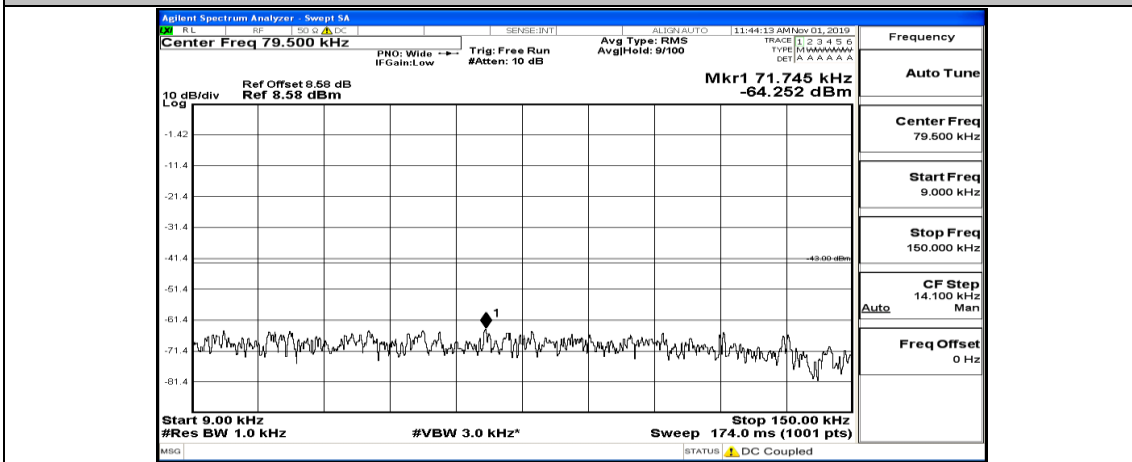

(Channel Bandwidth:20 MHz)_LCH_16QAM_50RB#0

(Channel Bandwidth:20 MHz)_MCH_16QAM_1RB#0

(Channel Bandwidth:20 MHz)_MCH_16QAM_1RB#49

(Channel Bandwidth:20 MHz)_MCH_16QAM_1RB#99

(Channel Bandwidth:20 MHz)_HCH_16QAM_1RB#0