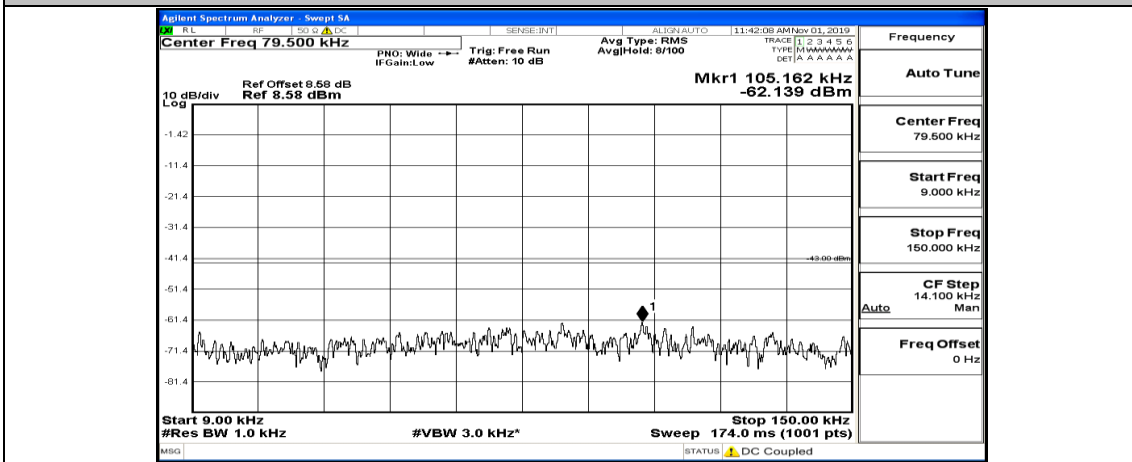

(Channel Bandwidth:15 MHz)_MCH_16QAM_1RB#0

(Channel Bandwidth:15 MHz)_MCH_16QAM_1RB#37

(Channel Bandwidth:15 MHz)_MCH_16QAM_1RB#74

Channel Bandwidth: 20 MHz

(Channel Bandwidth:20 MHz)_LCH_QPSK_1RB#0

(Channel Bandwidth:20 MHz)_LCH_QPSK_1RB#49

(Channel Bandwidth:20 MHz)_LCH_QPSK_1RB#99

(Channel Bandwidth:20 MHz)_MCH_QPSK_1RB#0

(Channel Bandwidth:20 MHz)_MCH_QPSK_1RB#49

(Channel Bandwidth:20 MHz)_MCH_QPSK_1RB#99

(Channel Bandwidth:20 MHz)_HCH_QPSK_1RB#0