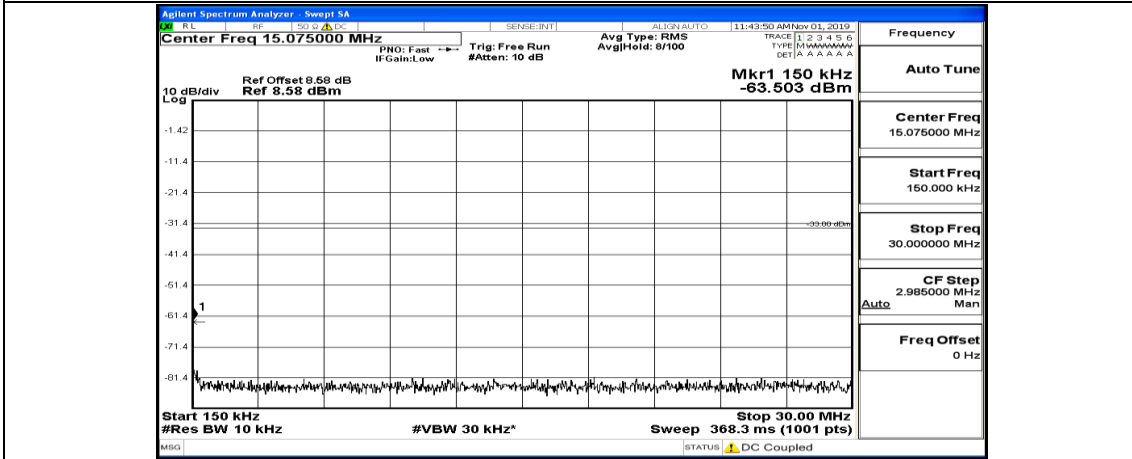

(Channel Bandwidth:20 MHz)_HCH_QPSK_1RB#99