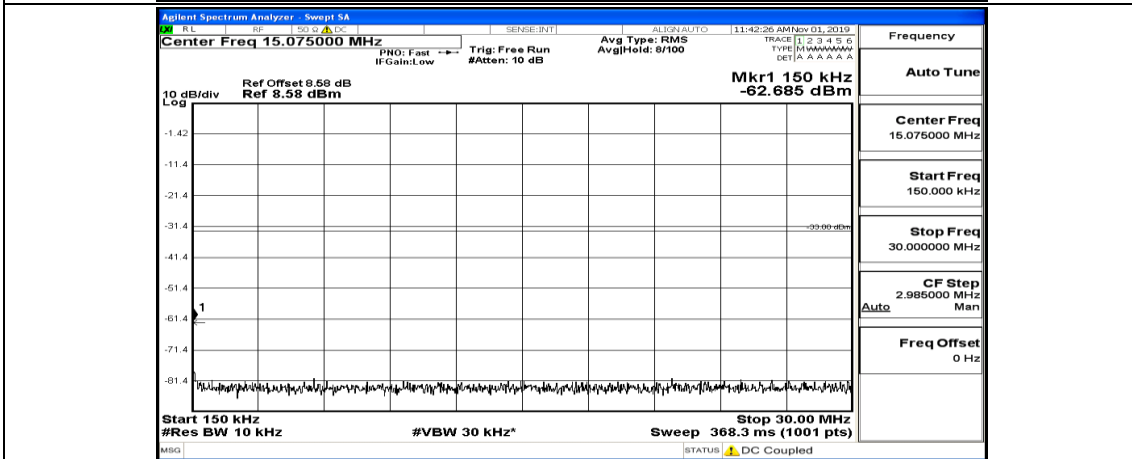

(Channel Bandwidth:20 MHz)_LCH_QPSK_1RB#99

(Channel Bandwidth:20 MHz)_MCH_QPSK_1RB#0

(Channel Bandwidth:20 MHz)_MCH_QPSK_1RB#49

(Channel Bandwidth:20 MHz)_MCH_QPSK_1RB#99

(Channel Bandwidth:20 MHz)_HCH_QPSK_1RB#0