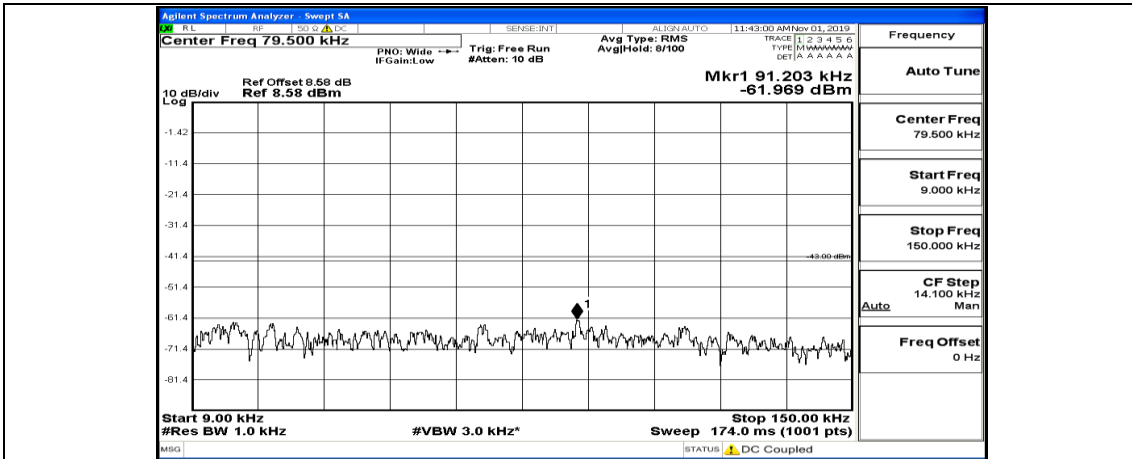

(Channel Bandwidth:20 MHz)_MCH_16QAM_1RB#99