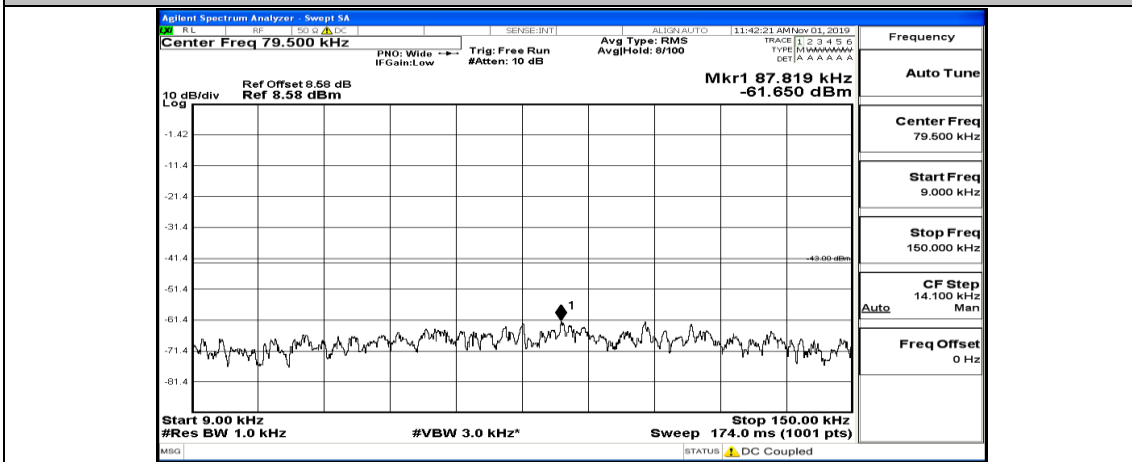

(Channel Bandwidth:20 MHz)_LCH_QPSK_1RB#99

(Channel Bandwidth:20 MHz)_MCH_QPSK_1RB#0

(Channel Bandwidth:20 MHz)_MCH_QPSK_1RB#49

(Channel Bandwidth:20 MHz)_MCH_QPSK_1RB#99

(Channel Bandwidth:20 MHz)_HCH_QPSK_1RB#0