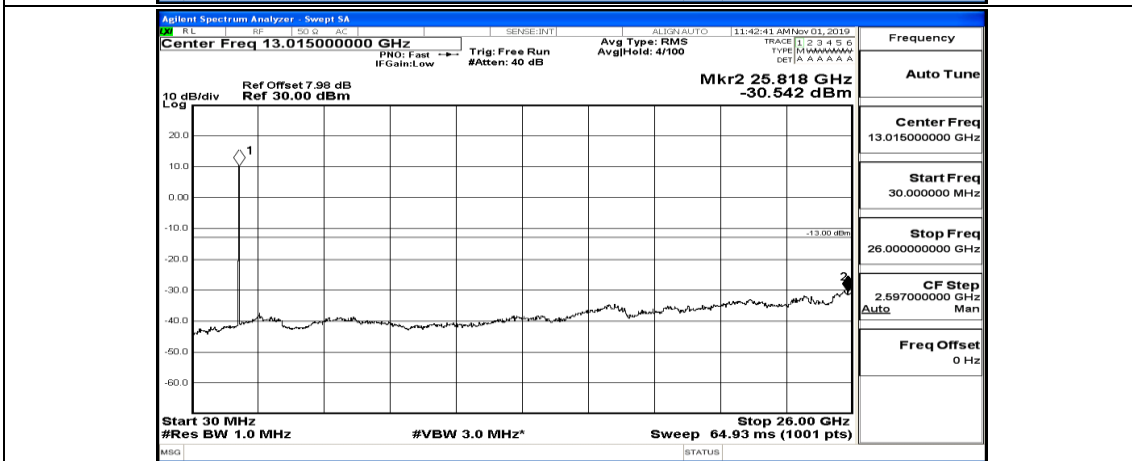

(Channel Bandwidth:20 MHz)_LCH_QPSK_1RB#99

(Channel Bandwidth:20 MHz)_MCH_QPSK_1RB#0

(Channel Bandwidth:20 MHz)_MCH_QPSK_1RB#49

(Channel Bandwidth:20 MHz)_MCH_QPSK_1RB#99

(Channel Bandwidth:20 MHz)_HCH_QPSK_1RB#0