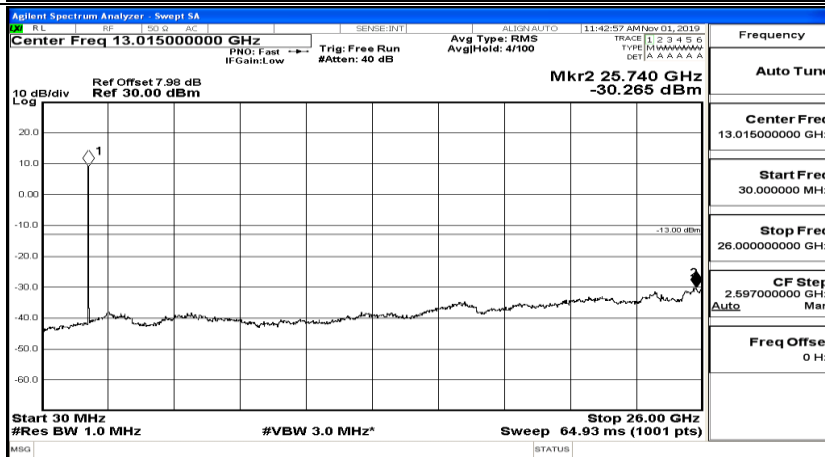

(Channel Bandwidth:20 MHz)_LCH_16QAM_50RB#0

(Channel Bandwidth:20 MHz)_MCH_16QAM_1RB#0

(Channel Bandwidth:20 MHz)_MCH_16QAM_1RB#49