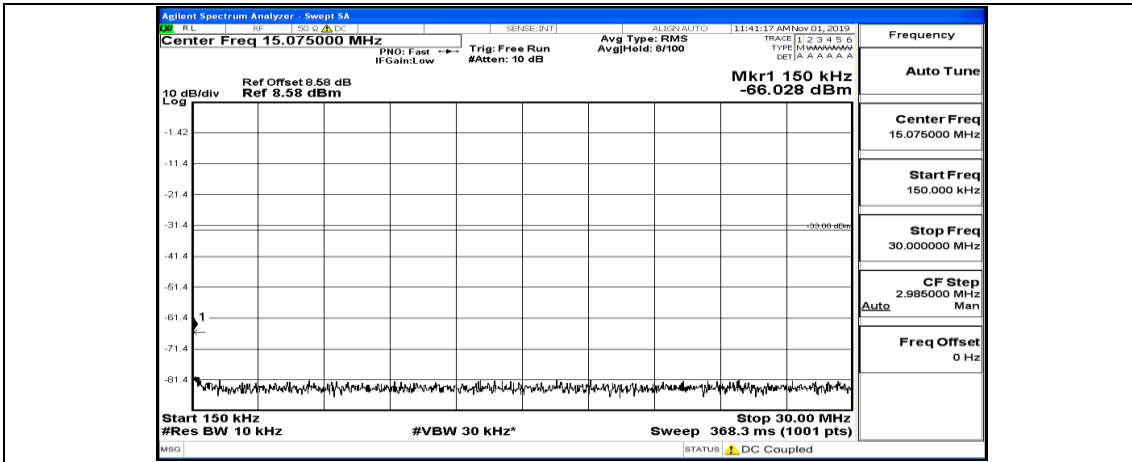

(Channel Bandwidth:15 MHz)_MCH_16QAM_1RB#0

(Channel Bandwidth:15 MHz)_MCH_16QAM_1RB#37

(Channel Bandwidth:15 MHz)_MCH_16QAM_1RB#74

Channel Bandwidth: 20 MHz

(Channel Bandwidth:20 MHz)_LCH_QPSK_1RB#0

(Channel Bandwidth:20 MHz)_LCH_QPSK_1RB#49

(Channel Bandwidth:20 MHz)_LCH_QPSK_1RB#99

(Channel Bandwidth:20 MHz)_MCH_QPSK_1RB#0

(Channel Bandwidth:20 MHz)_MCH_QPSK_1RB#49

(Channel Bandwidth:20 MHz)_MCH_QPSK_1RB#99

(Channel Bandwidth:20 MHz)_HCH_QPSK_1RB#0