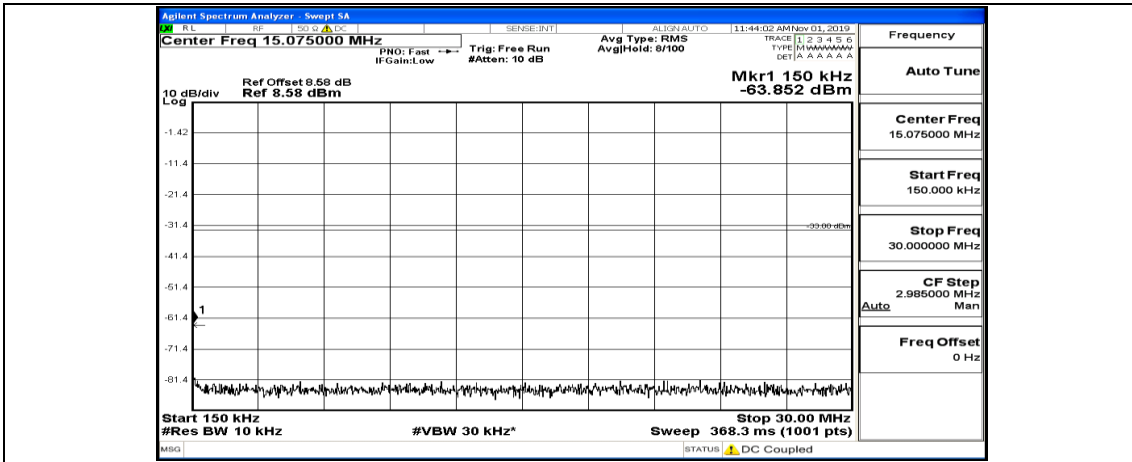

(Channel Bandwidth:20 MHz)_LCH_16QAM_1RB#0