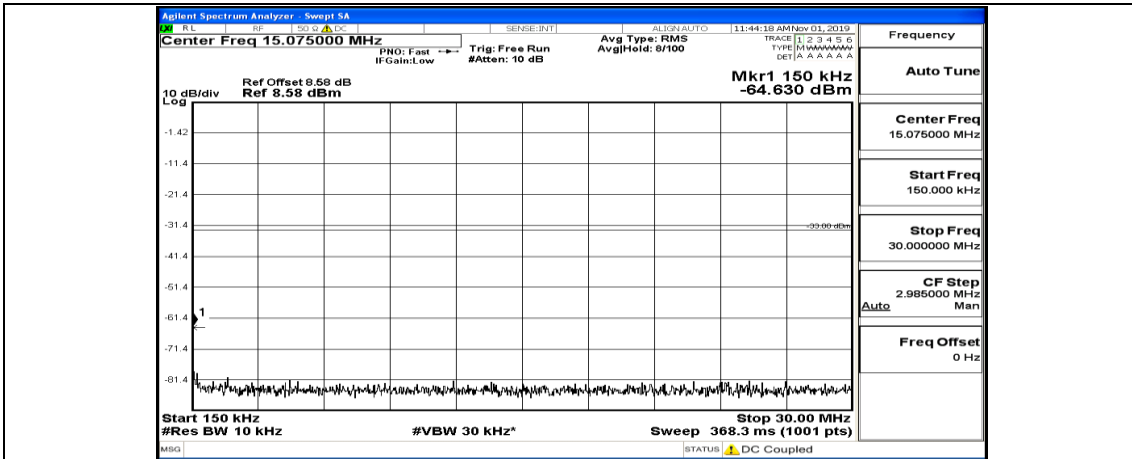

(Channel Bandwidth:20 MHz)_LCH_16QAM_50RB#0

(Channel Bandwidth:20 MHz)_MCH_16QAM_1RB#0

(Channel Bandwidth:20 MHz)_MCH_16QAM_1RB#49

(Channel Bandwidth:20 MHz)_MCH_16QAM_1RB#99

(Channel Bandwidth:20 MHz)_HCH_16QAM_1RB#0