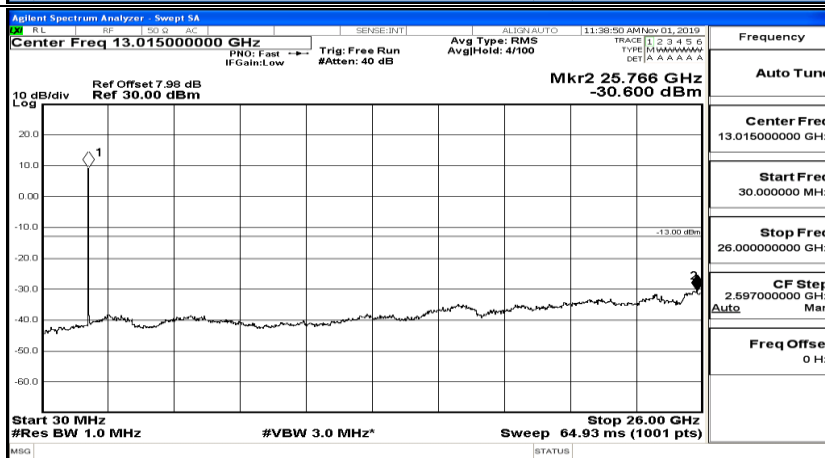

(Channel Bandwidth:15 MHz)_HCH_QPSK_1RB#74

(Channel Bandwidth:15 MHz)_HCH_QPSK_37RB#0

(Channel Bandwidth:15 MHz)_LCH_16QAM_1RB#0

(Channel Bandwidth:15 MHz)_LCH_16QAM_1RB#37

(Channel Bandwidth:15 MHz)_LCH_16QAM_1RB#74

(Channel Bandwidth:15 MHz)_MCH_16QAM_1RB#0

(Channel Bandwidth:15 MHz)_MCH_16QAM_1RB#37

(Channel Bandwidth:15 MHz)_MCH_16QAM_1RB#74

Channel Bandwidth: 20 MHz

(Channel Bandwidth:20 MHz)_LCH_QPSK_1RB#0

(Channel Bandwidth:20 MHz)_LCH_QPSK_1RB#49