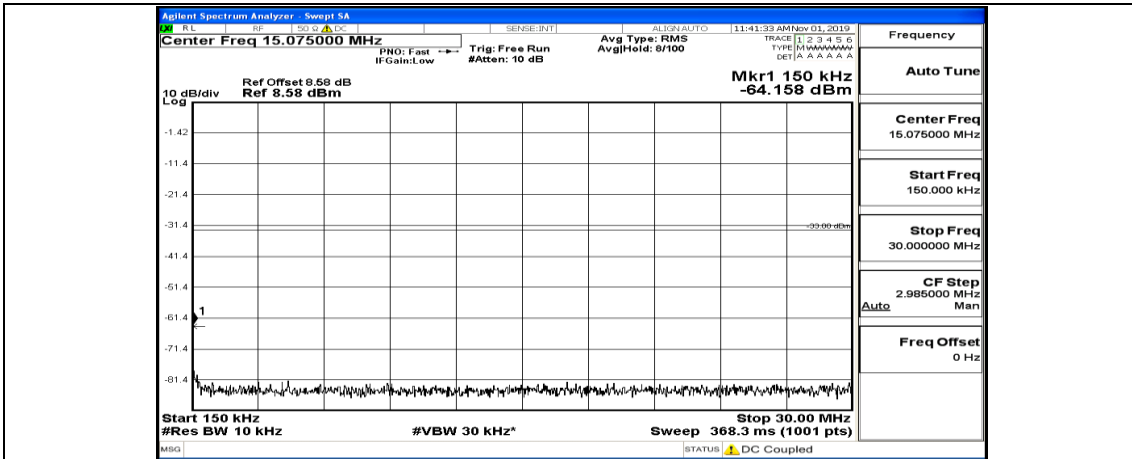

(Channel Bandwidth:20 MHz)_HCH_QPSK_1RB#49

(Channel Bandwidth:20 MHz)_HCH_QPSK_1RB#99

(Channel Bandwidth:20 MHz)_LCH_16QAM_1RB#0

(Channel Bandwidth:20 MHz)_LCH_16QAM_1RB#49

(Channel Bandwidth:20 MHz)_LCH_16QAM_1RB#99

(Channel Bandwidth:20 MHz)_LCH_16QAM_50RB#0

(Channel Bandwidth:20 MHz)_MCH_16QAM_1RB#0

(Channel Bandwidth:20 MHz)_MCH_16QAM_1RB#49

(Channel Bandwidth:20 MHz)_MCH_16QAM_1RB#99

(Channel Bandwidth:20 MHz)_HCH_16QAM_1RB#0