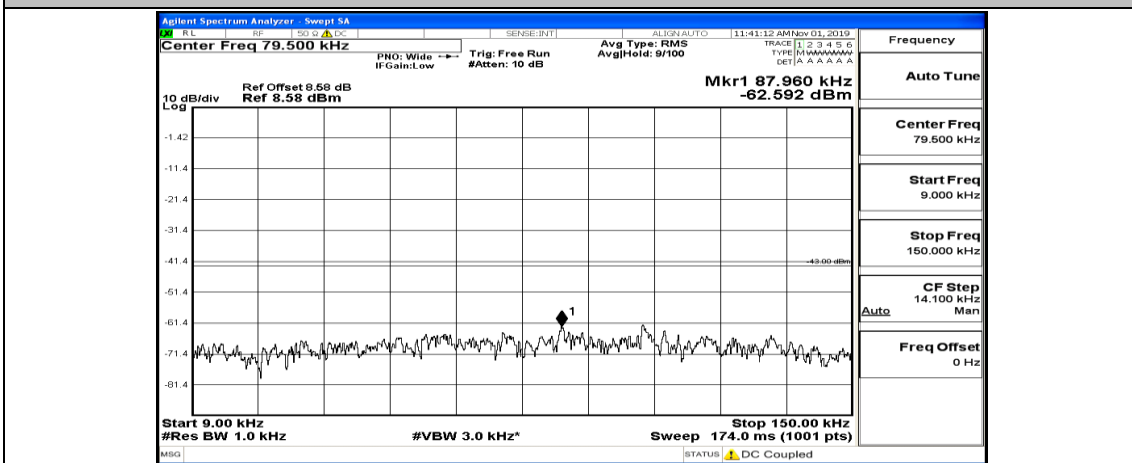

(Channel Bandwidth:15 MHz)_MCH_16QAM_1RB#0

(Channel Bandwidth:15 MHz)_MCH_16QAM_1RB#37

(Channel Bandwidth:15 MHz)_MCH_16QAM_1RB#74

Channel Bandwidth: 20 MHz

(Channel Bandwidth:20 MHz)_LCH_QPSK_1RB#0

(Channel Bandwidth:20 MHz)_LCH_QPSK_1RB#49

(Channel Bandwidth:20 MHz)_LCH_QPSK_1RB#99

(Channel Bandwidth:20 MHz)_MCH_QPSK_1RB#0

(Channel Bandwidth:20 MHz)_MCH_QPSK_1RB#49

(Channel Bandwidth:20 MHz)_MCH_QPSK_1RB#99

(Channel Bandwidth:20 MHz)_HCH_QPSK_1RB#0