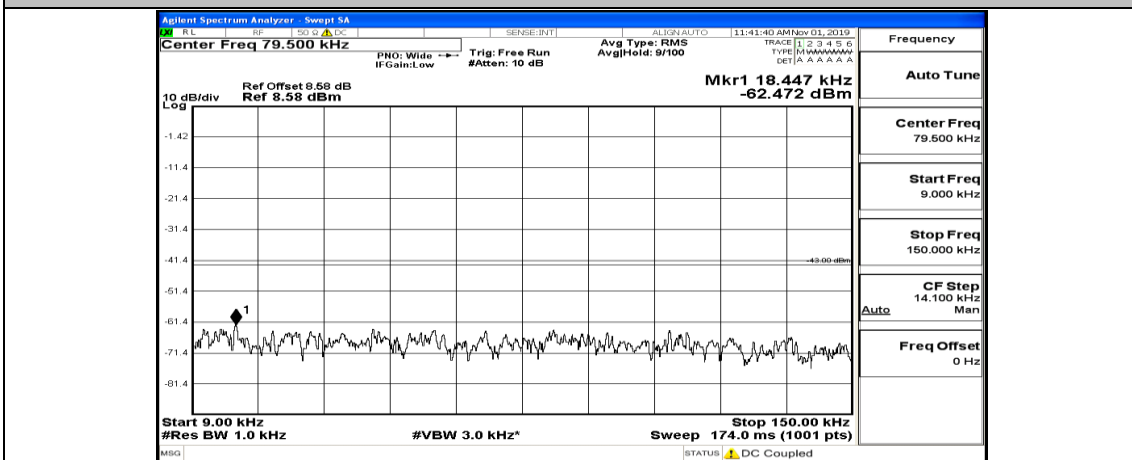

(Channel Bandwidth:20 MHz)_HCH_QPSK_1RB#49

(Channel Bandwidth:20 MHz)_HCH_QPSK_1RB#99

(Channel Bandwidth:20 MHz)_LCH_16QAM_1RB#0

(Channel Bandwidth:20 MHz)_LCH_16QAM_1RB#49

(Channel Bandwidth:20 MHz)_LCH_16QAM_1RB#99