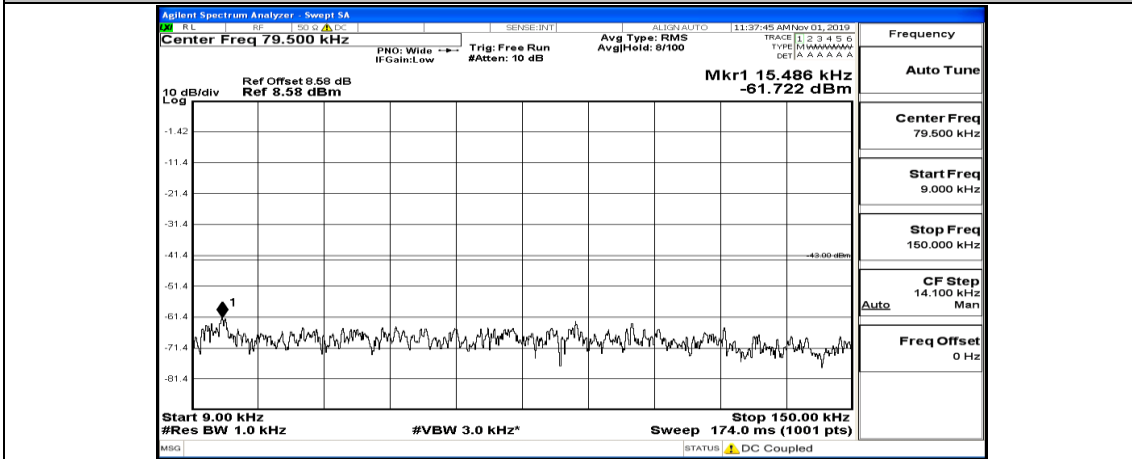

(Channel Bandwidth:15 MHz)_HCH_QPSK_1RB#74

(Channel Bandwidth:15 MHz)_HCH_QPSK_37RB#0

(Channel Bandwidth:15 MHz)_LCH_16QAM_1RB#0

(Channel Bandwidth:15 MHz)_LCH_16QAM_1RB#37

(Channel Bandwidth:15 MHz)_LCH_16QAM_1RB#74

(Channel Bandwidth:15 MHz)_MCH_16QAM_1RB#0

(Channel Bandwidth:15 MHz)_MCH_16QAM_1RB#37

(Channel Bandwidth:15 MHz)_MCH_16QAM_1RB#74

Channel Bandwidth: 20 MHz

(Channel Bandwidth:20 MHz)_LCH_QPSK_1RB#0

(Channel Bandwidth:20 MHz)_LCH_QPSK_1RB#49