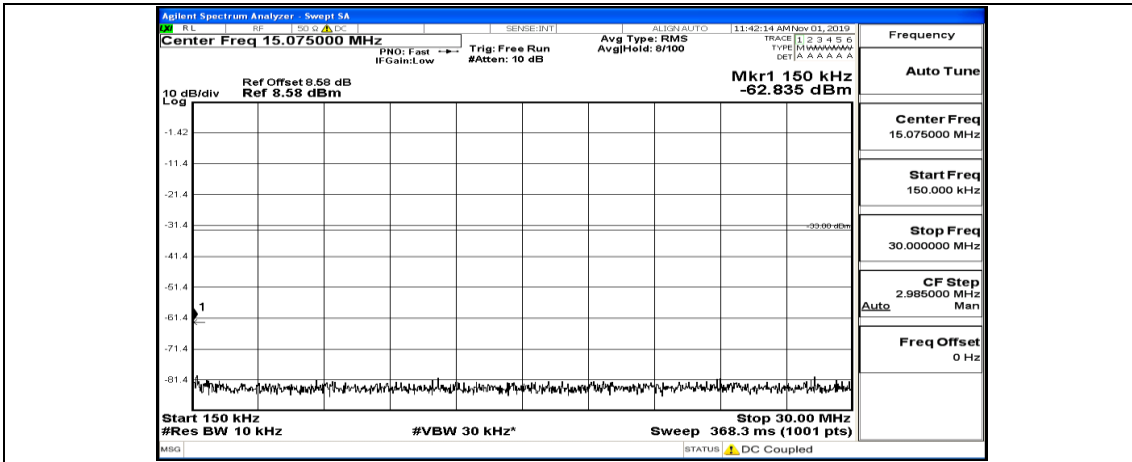

(Channel Bandwidth:15 MHz)_MCH_16QAM_1RB#0

(Channel Bandwidth:15 MHz)_MCH_16QAM_1RB#37

(Channel Bandwidth:15 MHz)_MCH_16QAM_1RB#74

Channel Bandwidth: 20 MHz

(Channel Bandwidth:20 MHz)_LCH_QPSK_1RB#0

(Channel Bandwidth:20 MHz)_LCH_QPSK_1RB#49

(Channel Bandwidth:20 MHz)_LCH_QPSK_1RB#99

(Channel Bandwidth:20 MHz)_MCH_QPSK_1RB#0

(Channel Bandwidth:20 MHz)_MCH_QPSK_1RB#49

(Channel Bandwidth:20 MHz)_MCH_QPSK_1RB#99

(Channel Bandwidth:20 MHz)_HCH_QPSK_1RB#0