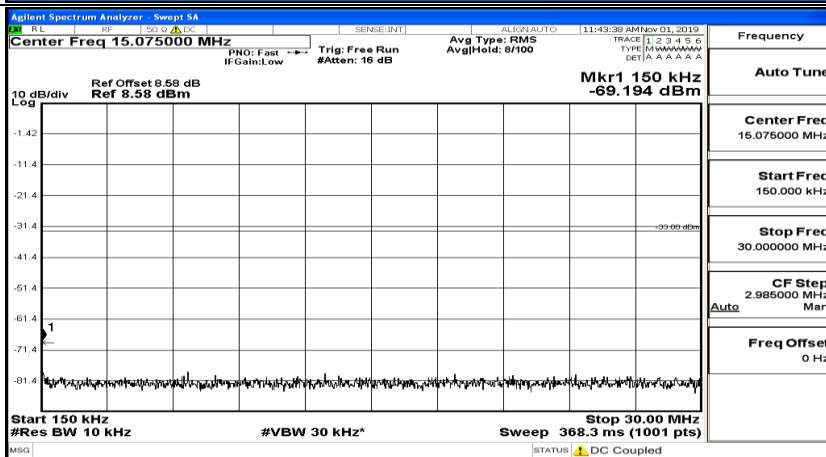

(Channel Bandwidth:20 MHz)_LCH_QPSK_1RB#99

(Channel Bandwidth:20 MHz)_MCH_QPSK_1RB#0

(Channel Bandwidth:20 MHz)_MCH_QPSK_1RB#49

(Channel Bandwidth:20 MHz)_MCH_QPSK_1RB#99

(Channel Bandwidth:20 MHz)_HCH_QPSK_1RB#0