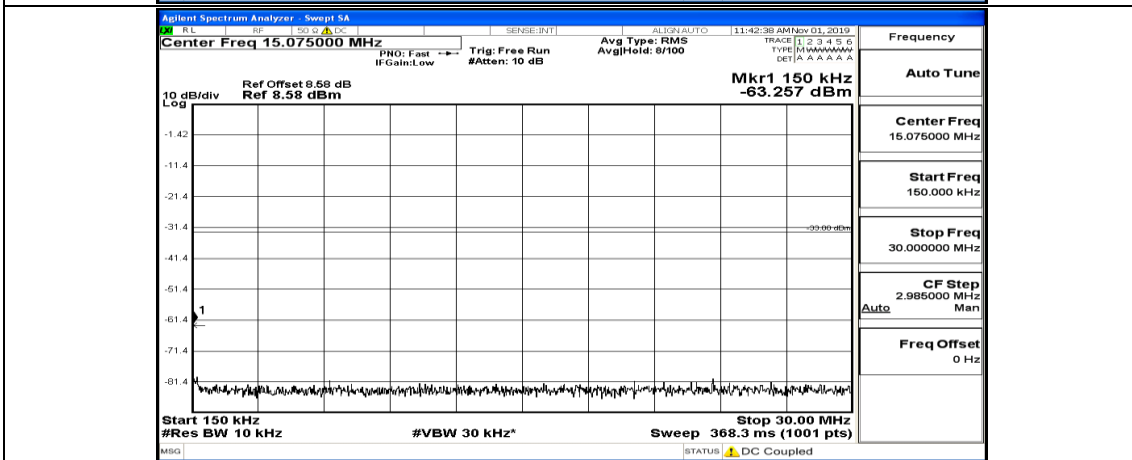

(Channel Bandwidth:20 MHz)_LCH_QPSK_1RB#99

(Channel Bandwidth:20 MHz)_MCH_QPSK_1RB#0

(Channel Bandwidth:20 MHz)_MCH_QPSK_1RB#49

(Channel Bandwidth:20 MHz)_MCH_QPSK_1RB#99

(Channel Bandwidth:20 MHz)_HCH_QPSK_1RB#0