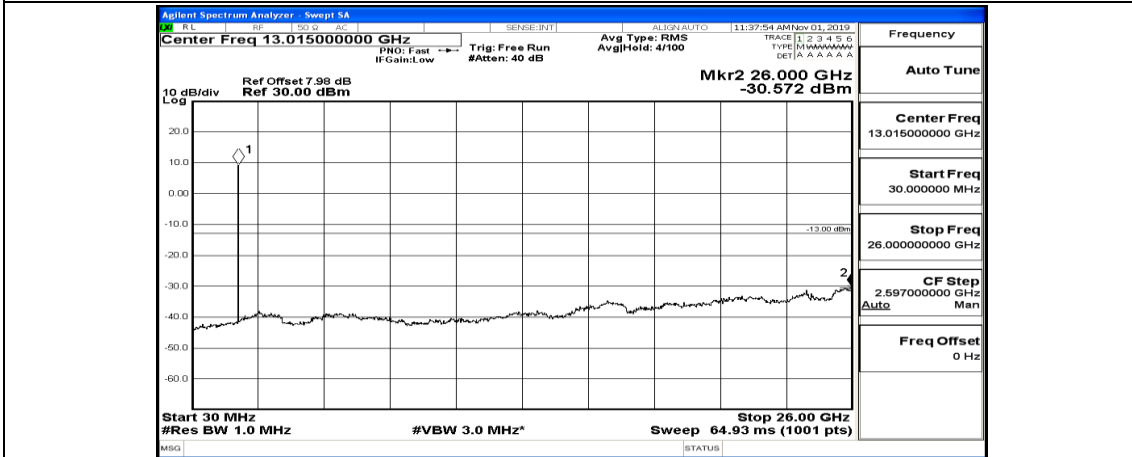

(Channel Bandwidth:15 MHz)_HCH_QPSK_1RB#74

(Channel Bandwidth:15 MHz)_HCH_QPSK_37RB#0

(Channel Bandwidth:15 MHz)_LCH_16QAM_1RB#0

(Channel Bandwidth:15 MHz)_LCH_16QAM_1RB#37

(Channel Bandwidth:15 MHz)_LCH_16QAM_1RB#74

(Channel Bandwidth:15 MHz)_MCH_16QAM_1RB#0

(Channel Bandwidth:15 MHz)_MCH_16QAM_1RB#37

(Channel Bandwidth:15 MHz)_MCH_16QAM_1RB#74

Channel Bandwidth: 20 MHz

(Channel Bandwidth:20 MHz)_LCH_QPSK_1RB#0

(Channel Bandwidth:20 MHz)_LCH_QPSK_1RB#49