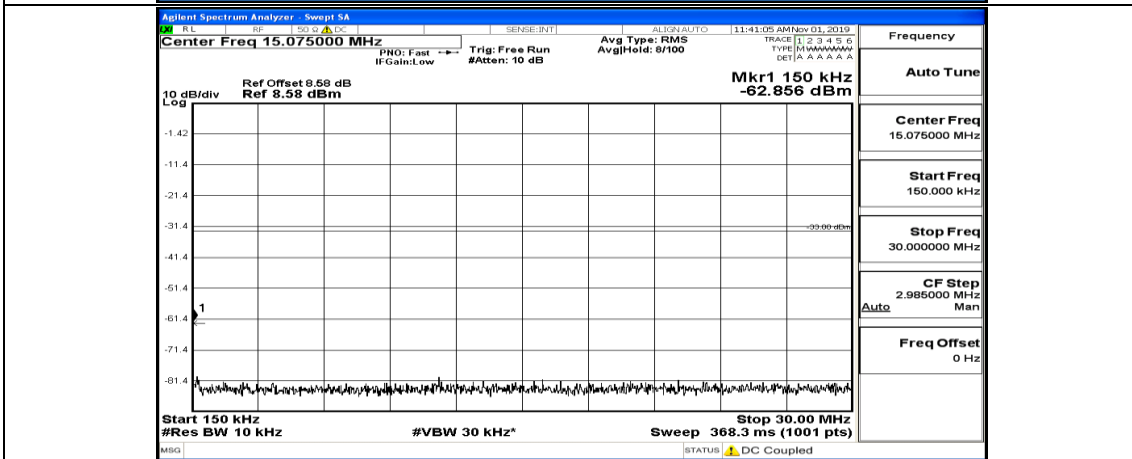

(Channel Bandwidth:15 MHz)_MCH_16QAM_1RB#0

(Channel Bandwidth:15 MHz)_MCH_16QAM_1RB#37

(Channel Bandwidth:15 MHz)_MCH_16QAM_1RB#74

Channel Bandwidth: 20 MHz

(Channel Bandwidth:20 MHz)_LCH_QPSK_1RB#0

(Channel Bandwidth:20 MHz)_LCH_QPSK_1RB#49

(Channel Bandwidth:20 MHz)_LCH_QPSK_1RB#99

(Channel Bandwidth:20 MHz)_MCH_QPSK_1RB#0

(Channel Bandwidth:20 MHz)_MCH_QPSK_1RB#49

(Channel Bandwidth:20 MHz)_MCH_QPSK_1RB#99

(Channel Bandwidth:20 MHz)_HCH_QPSK_1RB#0