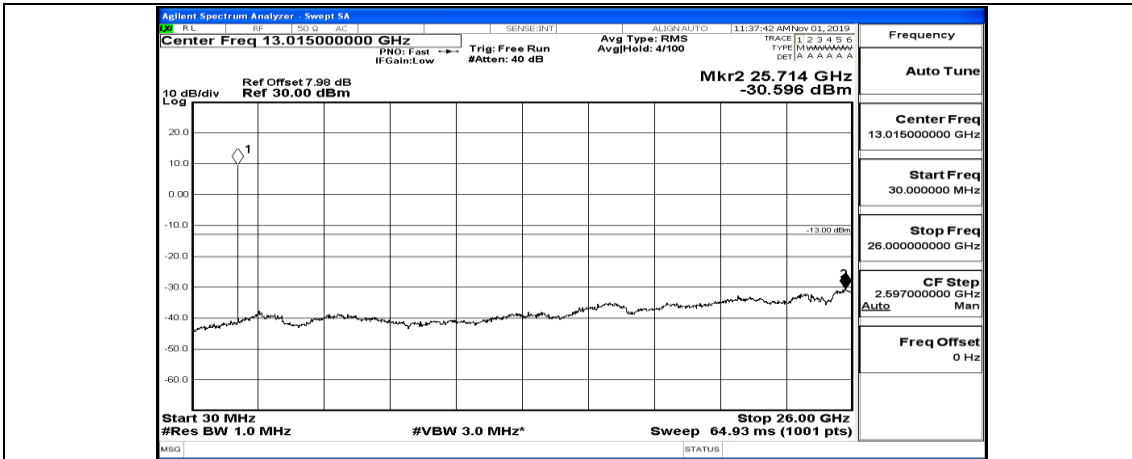

(Channel Bandwidth:15 MHz)_HCH_QPSK_1RB#74

(Channel Bandwidth:15 MHz)_HCH_QPSK_37RB#0

(Channel Bandwidth:15 MHz)_LCH_16QAM_1RB#0

(Channel Bandwidth:15 MHz)_LCH_16QAM_1RB#37

(Channel Bandwidth:15 MHz)_LCH_16QAM_1RB#74

(Channel Bandwidth:15 MHz)_MCH_16QAM_1RB#0

(Channel Bandwidth:15 MHz)_MCH_16QAM_1RB#37

(Channel Bandwidth:15 MHz)_MCH_16QAM_1RB#74

Channel Bandwidth: 20 MHz

(Channel Bandwidth:20 MHz)_LCH_QPSK_1RB#0

(Channel Bandwidth:20 MHz)_LCH_QPSK_1RB#49