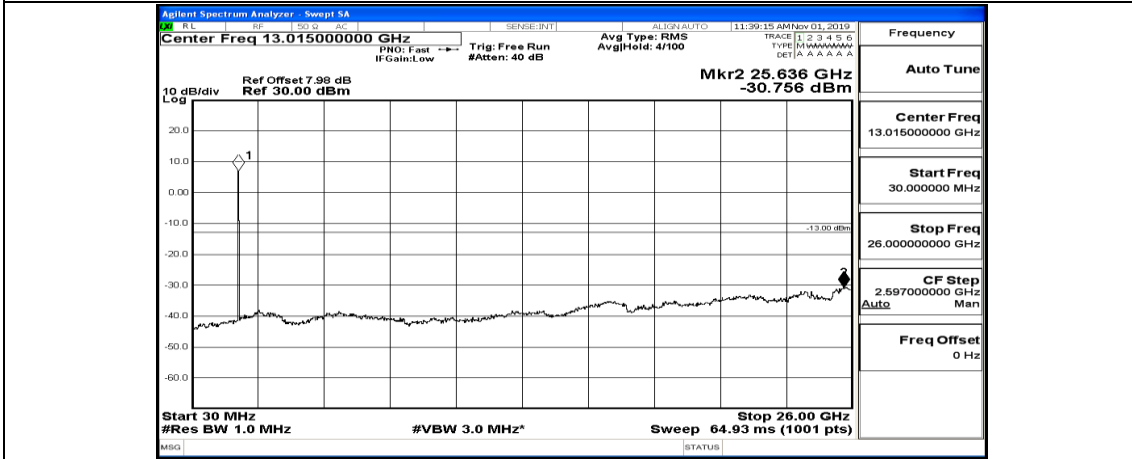

(Channel Bandwidth:15 MHz)_MCH_16QAM_1RB#0

(Channel Bandwidth:15 MHz)_MCH_16QAM_1RB#37

(Channel Bandwidth:15 MHz)_MCH_16QAM_1RB#74

Channel Bandwidth: 20 MHz

(Channel Bandwidth:20 MHz)_LCH_QPSK_1RB#0

(Channel Bandwidth:20 MHz)_LCH_QPSK_1RB#49

(Channel Bandwidth:20 MHz)_LCH_QPSK_1RB#99

(Channel Bandwidth:20 MHz)_MCH_QPSK_1RB#0

(Channel Bandwidth:20 MHz)_MCH_QPSK_1RB#49

(Channel Bandwidth:20 MHz)_MCH_QPSK_1RB#99

(Channel Bandwidth:20 MHz)_HCH_QPSK_1RB#0