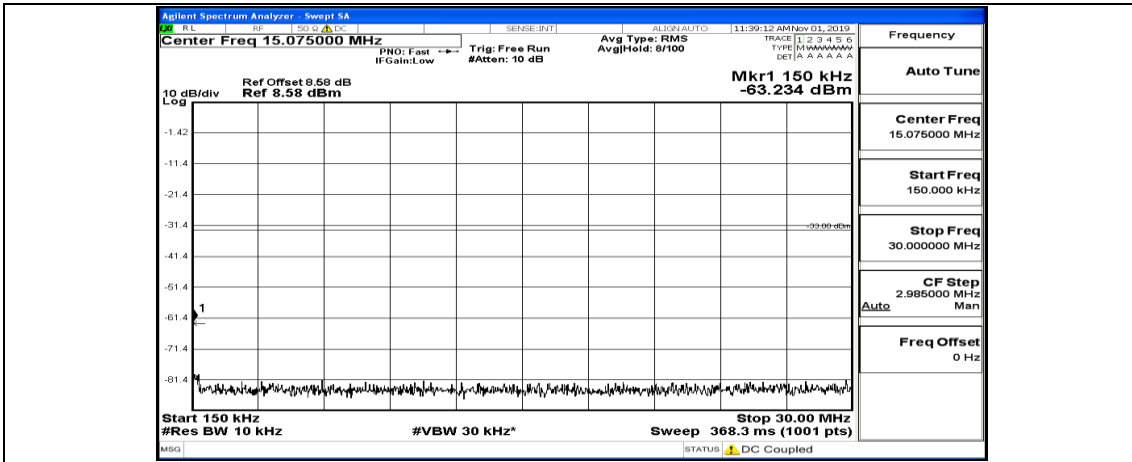

(Channel Bandwidth:15 MHz)_MCH_16QAM_1RB#0

(Channel Bandwidth:15 MHz)_MCH_16QAM_1RB#37

(Channel Bandwidth:15 MHz)_MCH_16QAM_1RB#74

Channel Bandwidth: 20 MHz

(Channel Bandwidth:20 MHz)_LCH_QPSK_1RB#0

(Channel Bandwidth:20 MHz)_LCH_QPSK_1RB#49

(Channel Bandwidth:20 MHz)_LCH_QPSK_1RB#99

(Channel Bandwidth:20 MHz)_MCH_QPSK_1RB#0

(Channel Bandwidth:20 MHz)_MCH_QPSK_1RB#49

(Channel Bandwidth:20 MHz)_MCH_QPSK_1RB#99

(Channel Bandwidth:20 MHz)_HCH_QPSK_1RB#0