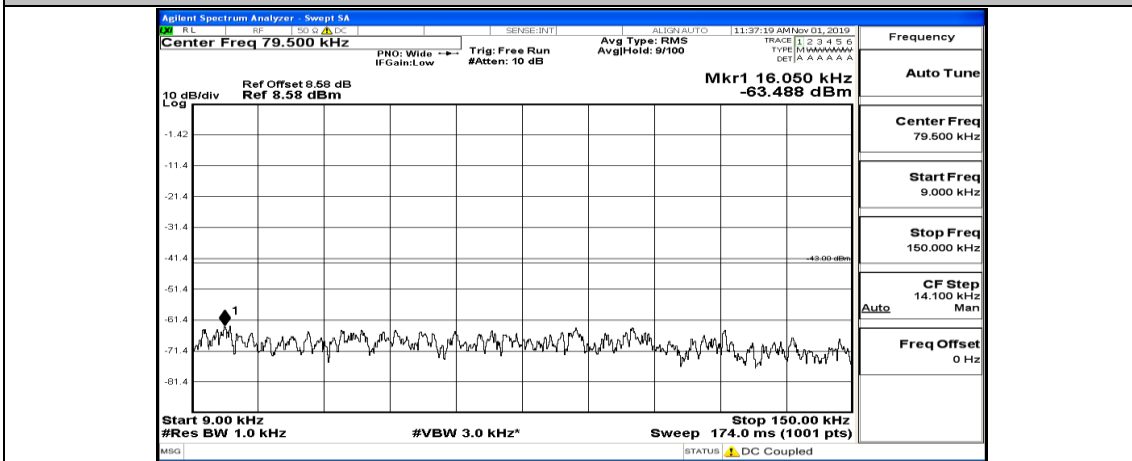

(Channel Bandwidth:15 MHz)_HCH_QPSK_1RB#74

(Channel Bandwidth:15 MHz)_HCH_QPSK_37RB#0

(Channel Bandwidth:15 MHz)_LCH_16QAM_1RB#0

(Channel Bandwidth:15 MHz)_LCH_16QAM_1RB#37

(Channel Bandwidth:15 MHz)_LCH_16QAM_1RB#74

(Channel Bandwidth:15 MHz)_MCH_16QAM_1RB#0

(Channel Bandwidth:15 MHz)_MCH_16QAM_1RB#37

(Channel Bandwidth:15 MHz)_MCH_16QAM_1RB#74

Channel Bandwidth: 20 MHz

(Channel Bandwidth:20 MHz)_LCH_QPSK_1RB#0

(Channel Bandwidth:20 MHz)_LCH_QPSK_1RB#49