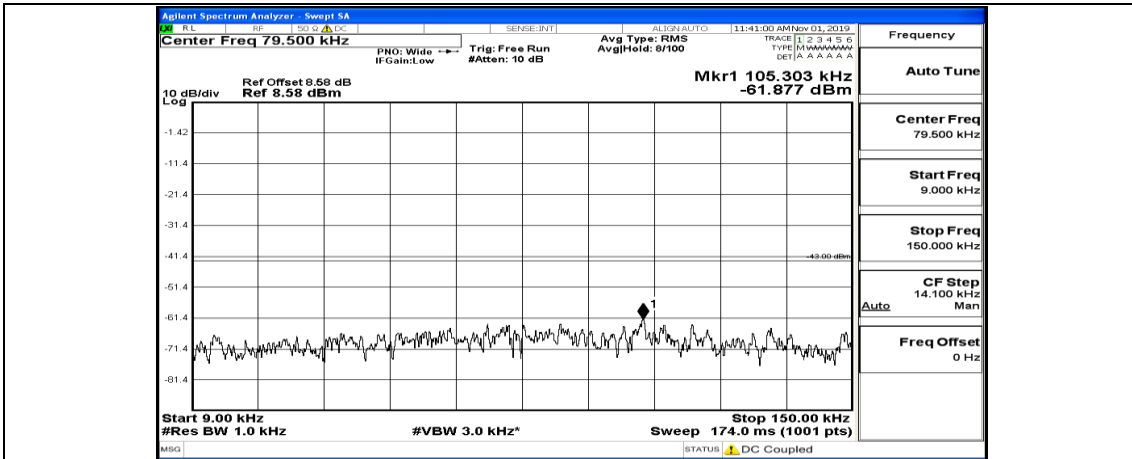

(Channel Bandwidth:15 MHz)_MCH_16QAM_1RB#0

(Channel Bandwidth:15 MHz)_MCH_16QAM_1RB#37

(Channel Bandwidth:15 MHz)_MCH_16QAM_1RB#74

Channel Bandwidth: 20 MHz

(Channel Bandwidth:20 MHz)_LCH_QPSK_1RB#0

(Channel Bandwidth:20 MHz)_LCH_QPSK_1RB#49

(Channel Bandwidth:20 MHz)_LCH_QPSK_1RB#99

(Channel Bandwidth:20 MHz)_MCH_QPSK_1RB#0

(Channel Bandwidth:20 MHz)_MCH_QPSK_1RB#49

(Channel Bandwidth:20 MHz)_MCH_QPSK_1RB#99

(Channel Bandwidth:20 MHz)_HCH_QPSK_1RB#0