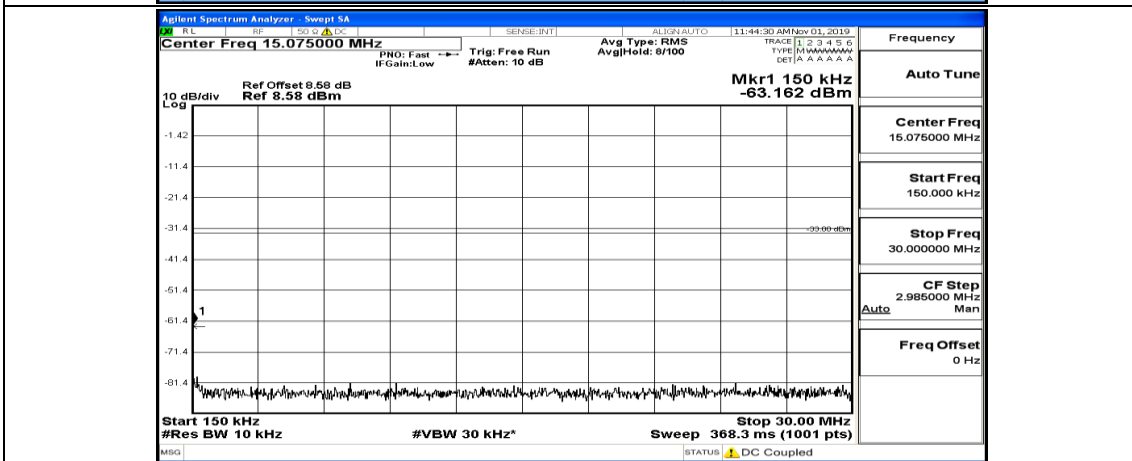

(Channel Bandwidth:20 MHz)_HCH_16QAM_1RB#49