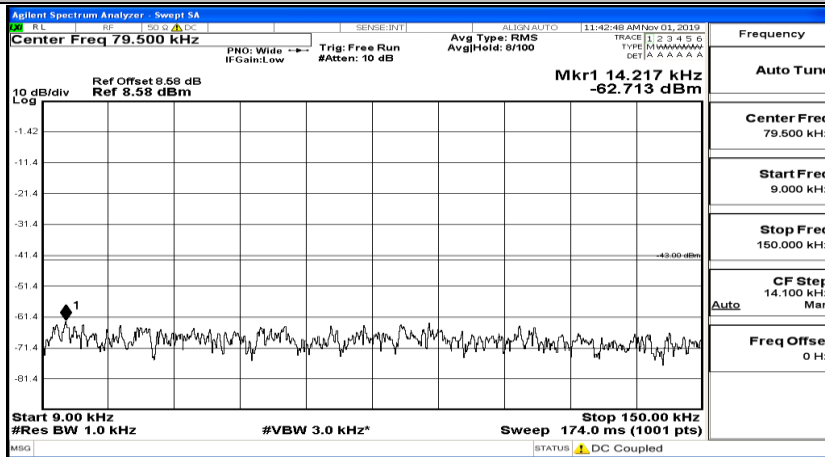

(Channel Bandwidth:20 MHz)_LCH_16QAM_50RB#0

(Channel Bandwidth:20 MHz)_MCH_16QAM_1RB#0

(Channel Bandwidth:20 MHz)_MCH_16QAM_1RB#49