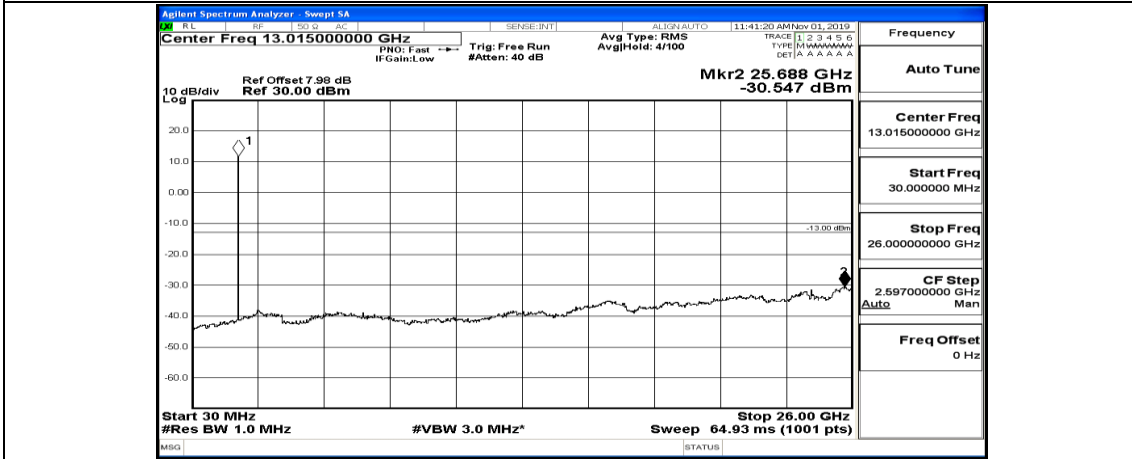

(Channel Bandwidth:15 MHz)_MCH_16QAM_1RB#0

(Channel Bandwidth:15 MHz)_MCH_16QAM_1RB#37

(Channel Bandwidth:15 MHz)_MCH_16QAM_1RB#74

Channel Bandwidth: 20 MHz

(Channel Bandwidth:20 MHz)_LCH_QPSK_1RB#0

(Channel Bandwidth:20 MHz)_LCH_QPSK_1RB#49

(Channel Bandwidth:20 MHz)_LCH_QPSK_1RB#99

(Channel Bandwidth:20 MHz)_MCH_QPSK_1RB#0

(Channel Bandwidth:20 MHz)_MCH_QPSK_1RB#49

(Channel Bandwidth:20 MHz)_MCH_QPSK_1RB#99

(Channel Bandwidth:20 MHz)_HCH_QPSK_1RB#0