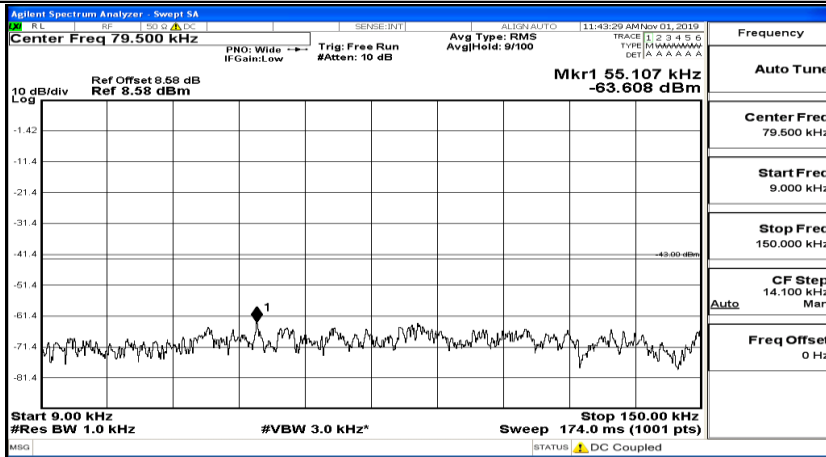

(Channel Bandwidth:20 MHz)_LCH_QPSK_1RB#99

(Channel Bandwidth:20 MHz)_MCH_QPSK_1RB#0

(Channel Bandwidth:20 MHz)_MCH_QPSK_1RB#49

(Channel Bandwidth:20 MHz)_MCH_QPSK_1RB#99

(Channel Bandwidth:20 MHz)_HCH_QPSK_1RB#0