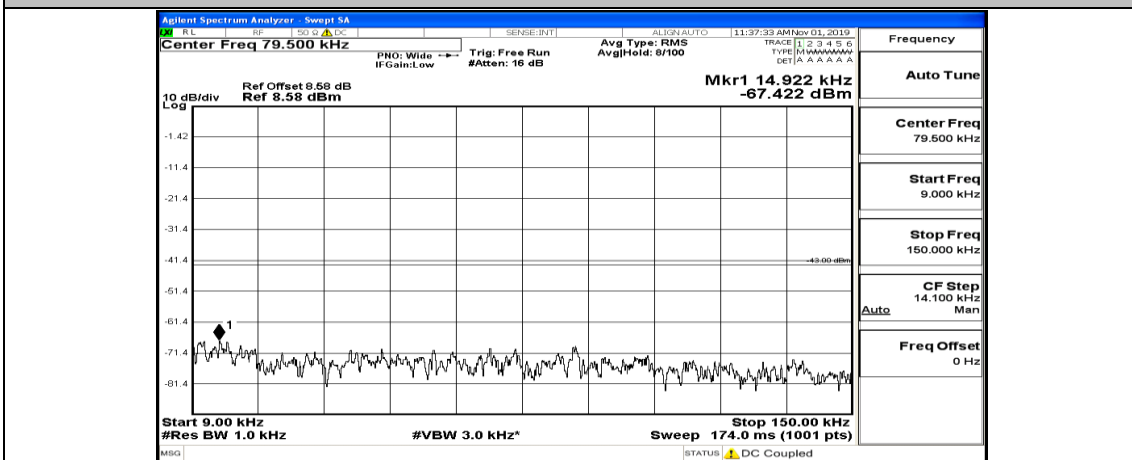

(Channel Bandwidth:15 MHz)_HCH_QPSK_1RB#74

(Channel Bandwidth:15 MHz)_HCH_QPSK_37RB#0

(Channel Bandwidth:15 MHz)_LCH_16QAM_1RB#0

(Channel Bandwidth:15 MHz)_LCH_16QAM_1RB#37

(Channel Bandwidth:15 MHz)_LCH_16QAM_1RB#74

(Channel Bandwidth:15 MHz)_MCH_16QAM_1RB#0

(Channel Bandwidth:15 MHz)_MCH_16QAM_1RB#37

(Channel Bandwidth:15 MHz)_MCH_16QAM_1RB#74

Channel Bandwidth: 20 MHz

(Channel Bandwidth:20 MHz)_LCH_QPSK_1RB#0

(Channel Bandwidth:20 MHz)_LCH_QPSK_1RB#49