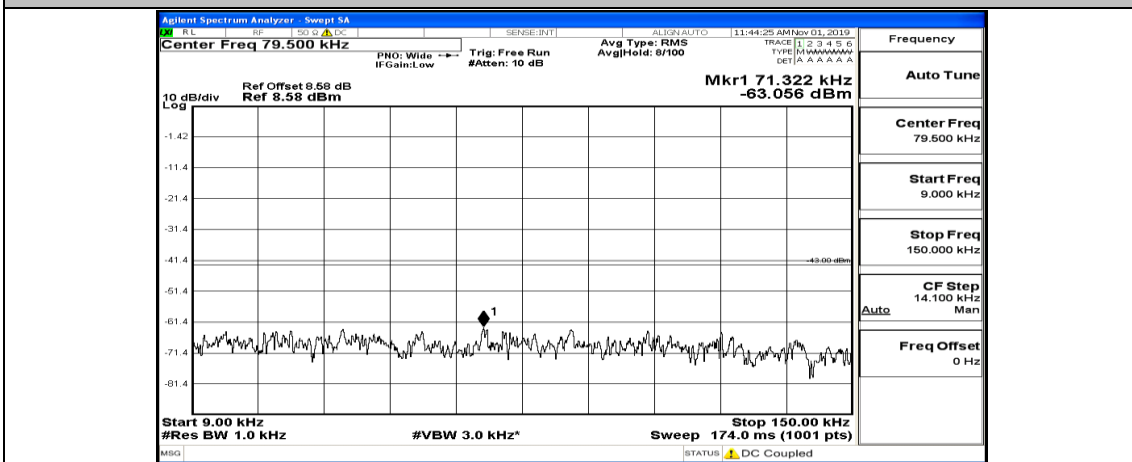

(Channel Bandwidth:20 MHz)_HCH_16QAM_1RB#49