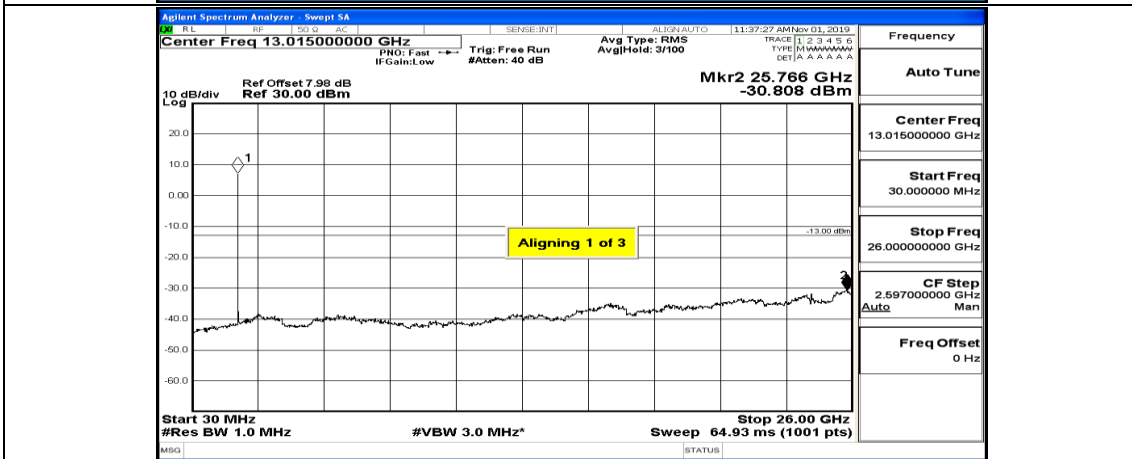

(Channel Bandwidth:15 MHz)_HCH_QPSK_1RB#74

(Channel Bandwidth:15 MHz)_HCH_QPSK_37RB#0

(Channel Bandwidth:15 MHz)_LCH_16QAM_1RB#0

(Channel Bandwidth:15 MHz)_LCH_16QAM_1RB#37

(Channel Bandwidth:15 MHz)_LCH_16QAM_1RB#74

(Channel Bandwidth:15 MHz)_MCH_16QAM_1RB#0

(Channel Bandwidth:15 MHz)_MCH_16QAM_1RB#37

(Channel Bandwidth:15 MHz)_MCH_16QAM_1RB#74

Channel Bandwidth: 20 MHz

(Channel Bandwidth:20 MHz)_LCH_QPSK_1RB#0

(Channel Bandwidth:20 MHz)_LCH_QPSK_1RB#49