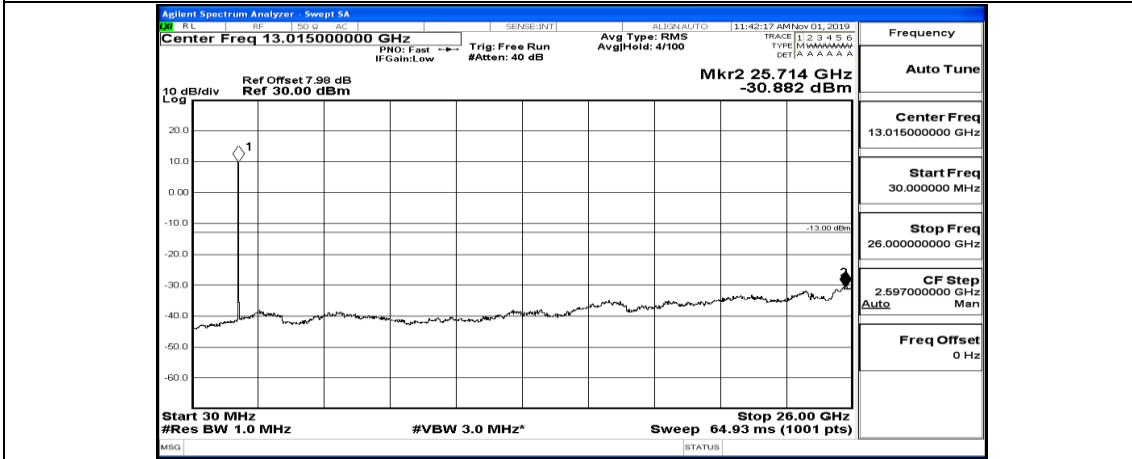

(Channel Bandwidth:15 MHz)_MCH_16QAM_1RB#0

(Channel Bandwidth:15 MHz)_MCH_16QAM_1RB#37

(Channel Bandwidth:15 MHz)_MCH_16QAM_1RB#74

Channel Bandwidth: 20 MHz

(Channel Bandwidth:20 MHz)_LCH_QPSK_1RB#0

(Channel Bandwidth:20 MHz)_LCH_QPSK_1RB#49

(Channel Bandwidth:20 MHz)_LCH_QPSK_1RB#99

(Channel Bandwidth:20 MHz)_MCH_QPSK_1RB#0

(Channel Bandwidth:20 MHz)_MCH_QPSK_1RB#49

(Channel Bandwidth:20 MHz)_MCH_QPSK_1RB#99

(Channel Bandwidth:20 MHz)_HCH_QPSK_1RB#0