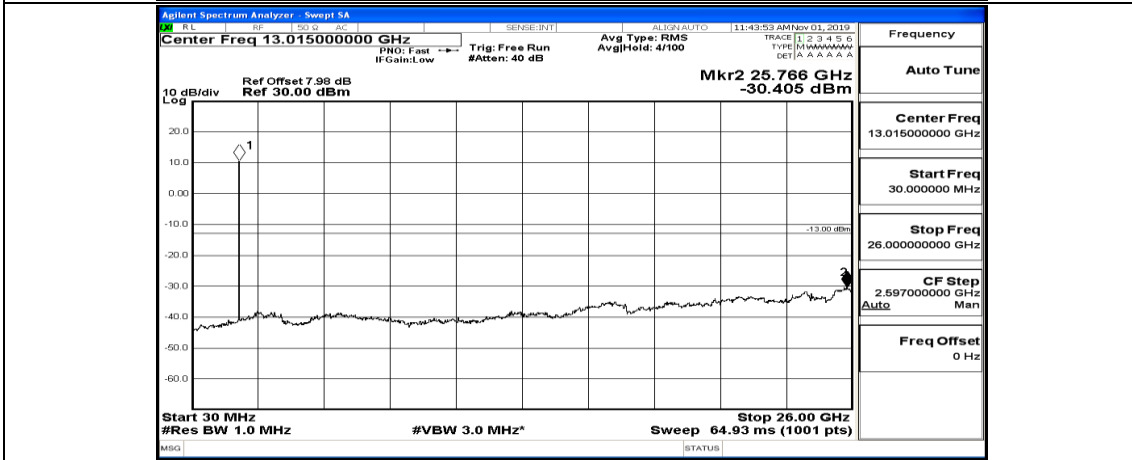

(Channel Bandwidth:20 MHz)_HCH_QPSK_1RB#99