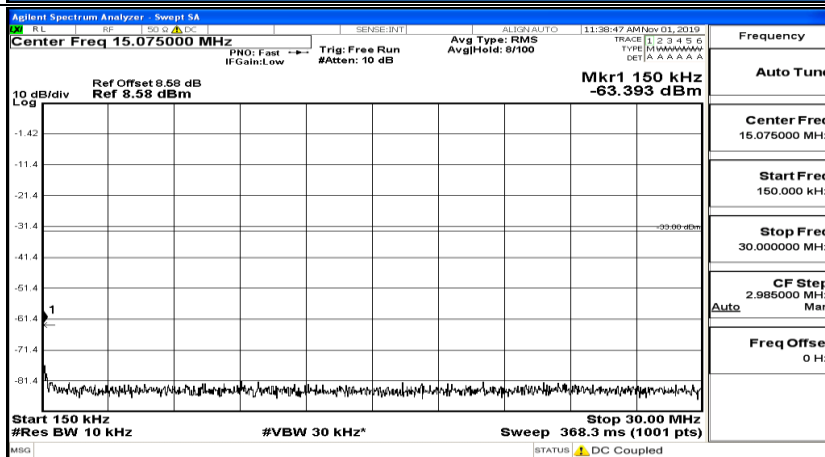

(Channel Bandwidth:15 MHz)_HCH_QPSK_1RB#74

(Channel Bandwidth:15 MHz)_HCH_QPSK_37RB#0

(Channel Bandwidth:15 MHz)_LCH_16QAM_1RB#0

(Channel Bandwidth:15 MHz)_LCH_16QAM_1RB#37

(Channel Bandwidth:15 MHz)_LCH_16QAM_1RB#74

(Channel Bandwidth:15 MHz)_MCH_16QAM_1RB#0

(Channel Bandwidth:15 MHz)_MCH_16QAM_1RB#37

(Channel Bandwidth:15 MHz)_MCH_16QAM_1RB#74

Channel Bandwidth: 20 MHz

(Channel Bandwidth:20 MHz)_LCH_QPSK_1RB#0

(Channel Bandwidth:20 MHz)_LCH_QPSK_1RB#49