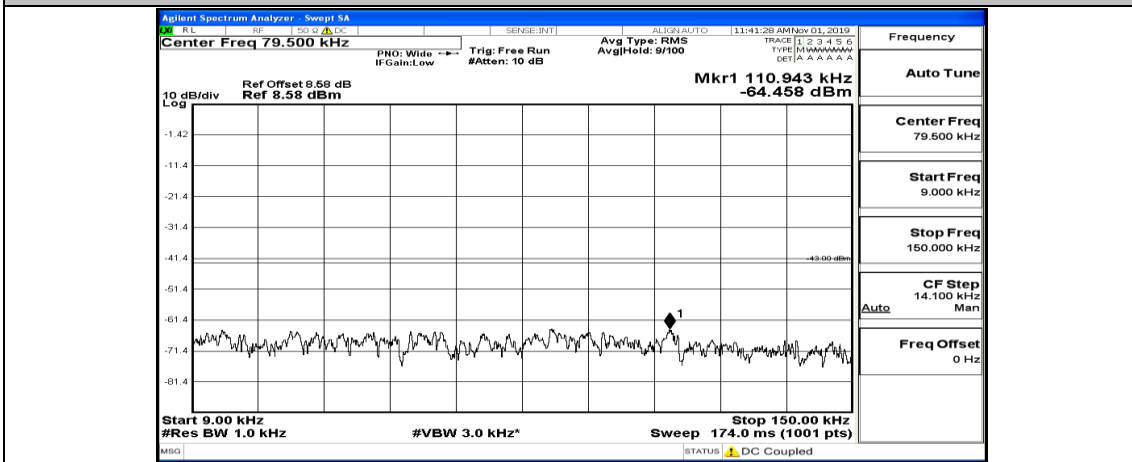

(Channel Bandwidth:20 MHz)_HCH_QPSK_1RB#49

(Channel Bandwidth:20 MHz)_HCH_QPSK_1RB#99

(Channel Bandwidth:20 MHz)_LCH_16QAM_1RB#0

(Channel Bandwidth:20 MHz)_LCH_16QAM_1RB#49

(Channel Bandwidth:20 MHz)_LCH_16QAM_1RB#99