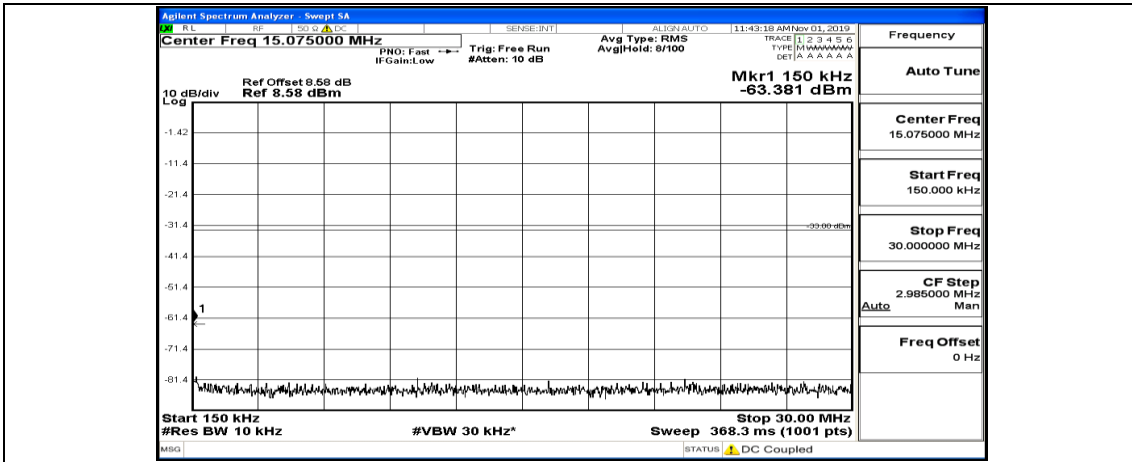

(Channel Bandwidth:20 MHz)_LCH_16QAM_50RB#0

(Channel Bandwidth:20 MHz)_MCH_16QAM_1RB#0

(Channel Bandwidth:20 MHz)_MCH_16QAM_1RB#49

(Channel Bandwidth:20 MHz)_MCH_16QAM_1RB#99

(Channel Bandwidth:20 MHz)_HCH_16QAM_1RB#0