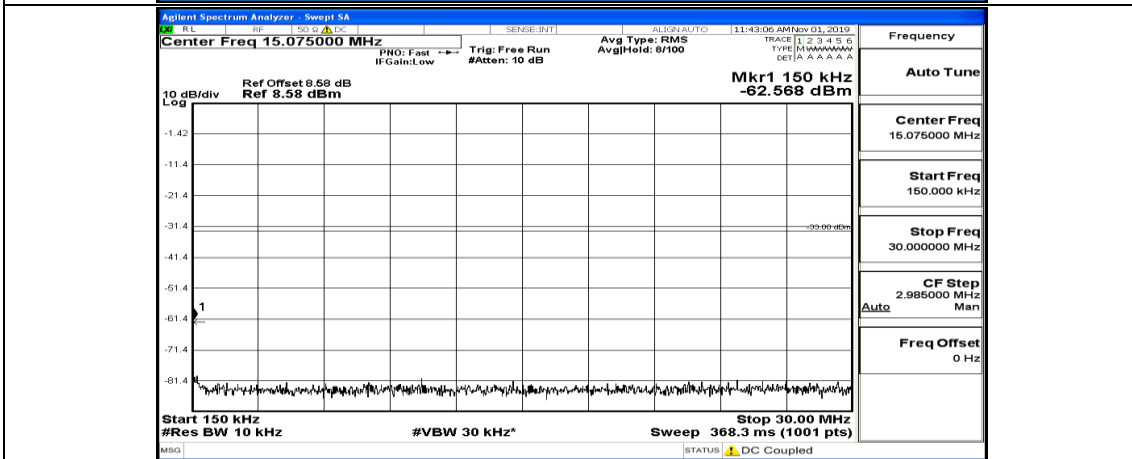

(Channel Bandwidth:20 MHz)_MCH_16QAM_1RB#99