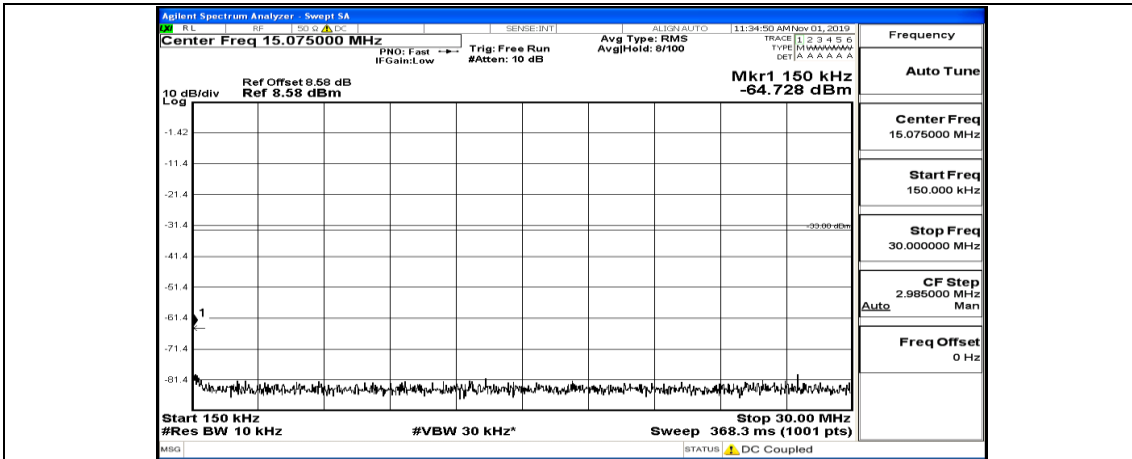

Channel Bandwidth: 10 MHz_MCH_16QAM_1RB#49