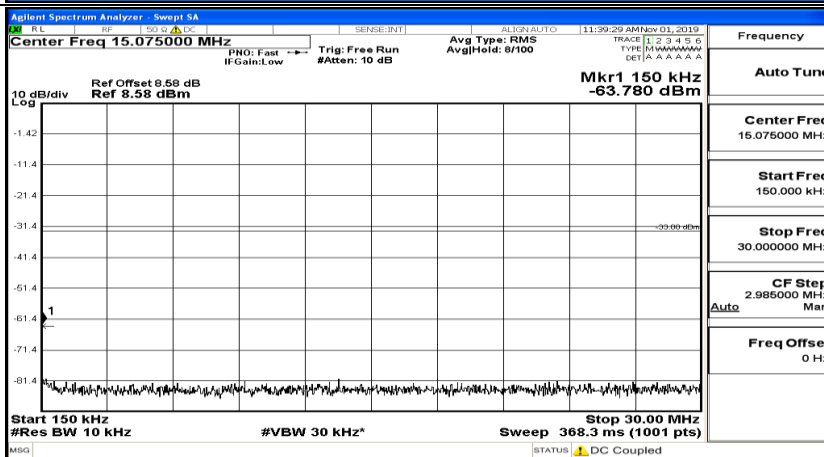

(Channel Bandwidth:15 MHz)_HCH_QPSK_1RB#0

(Channel Bandwidth:15 MHz)_HCH_QPSK_1RB#37