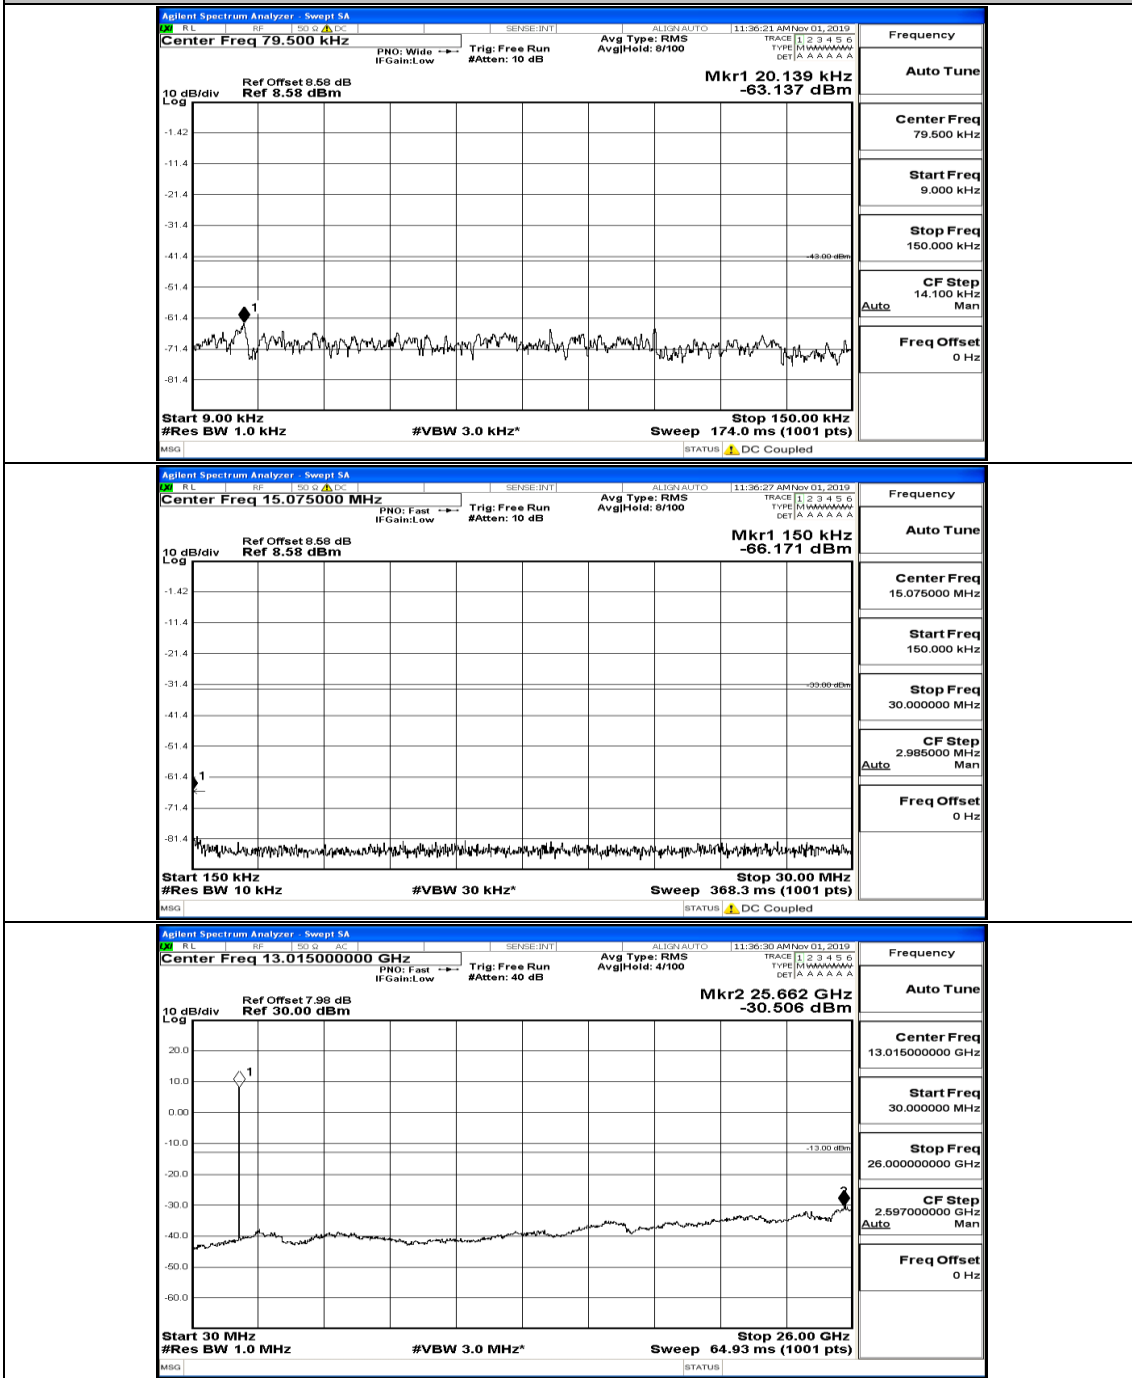

Channel Bandwidth: 10 MHz_LCH_QPSK_1RB#49

Channel Bandwidth: 10 MHz_MCH_QPSK_1RB#0

Channel Bandwidth: 10 MHz_MCH_QPSK_1RB#24

Channel Bandwidth: 10 MHz_MCH_QPSK_1RB#49

Channel Bandwidth: 10 MHz_HCH_QPSK_1RB#0

Channel Bandwidth: 10 MHz_HCH_QPSK_1RB#24

Channel Bandwidth: 10 MHz_HCH_QPSK_1RB#49

Channel Bandwidth: 10 MHz_LCH_16QAM_1RB#0

Channel Bandwidth: 10 MHz_LCH_16QAM_1RB#24

Channel Bandwidth: 10 MHz_LCH_16QAM_1RB#49

Channel Bandwidth: 10 MHz_MCH_16QAM_1RB#0

Channel Bandwidth: 10 MHz_MCH_16QAM_1RB#24

Channel Bandwidth: 10 MHz_MCH_16QAM_1RB#49

Channel Bandwidth: 10 MHz_HCH_16QAM_1RB#0

Channel Bandwidth: 10 MHz_HCH_16QAM_1RB#24

Channel Bandwidth: 10 MHz_HCH_16QAM_1RB#49

Channel Bandwidth: 15 MHz

(Channel Bandwidth:15 MHz)_LCH_QPSK_1RB#74

(Channel Bandwidth:15 MHz)_LCH_QPSK_37RB#0

(Channel Bandwidth:15 MHz)_MCH_QPSK_1RB#0

(Channel Bandwidth:15 MHz)_MCH_QPSK_1RB#37