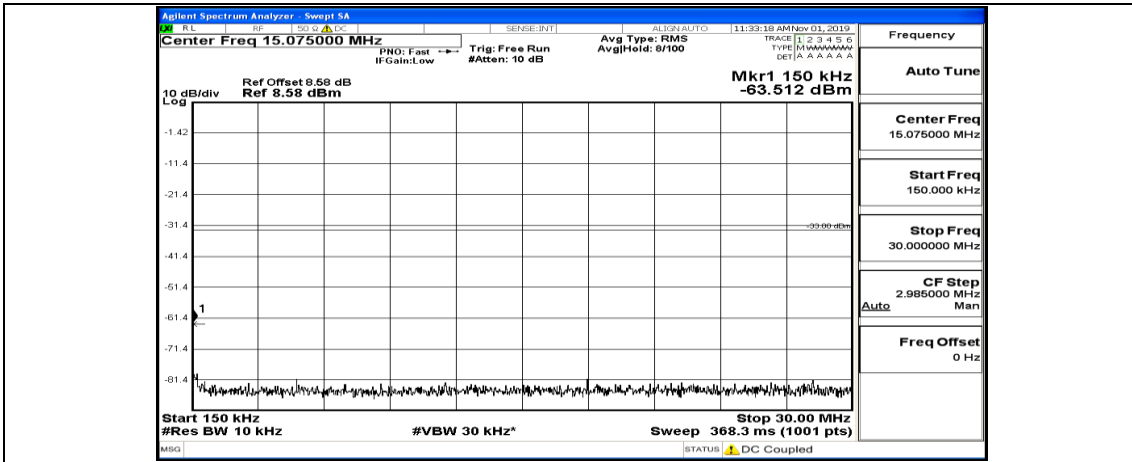

Channel Bandwidth: 10 MHz_HCH_QPSK_1RB#24

Channel Bandwidth: 10 MHz_HCH_QPSK_1RB#49

Channel Bandwidth: 10 MHz_LCH_16QAM_1RB#0

Channel Bandwidth: 10 MHz_LCH_16QAM_1RB#24

Channel Bandwidth: 10 MHz_LCH_16QAM_1RB#49