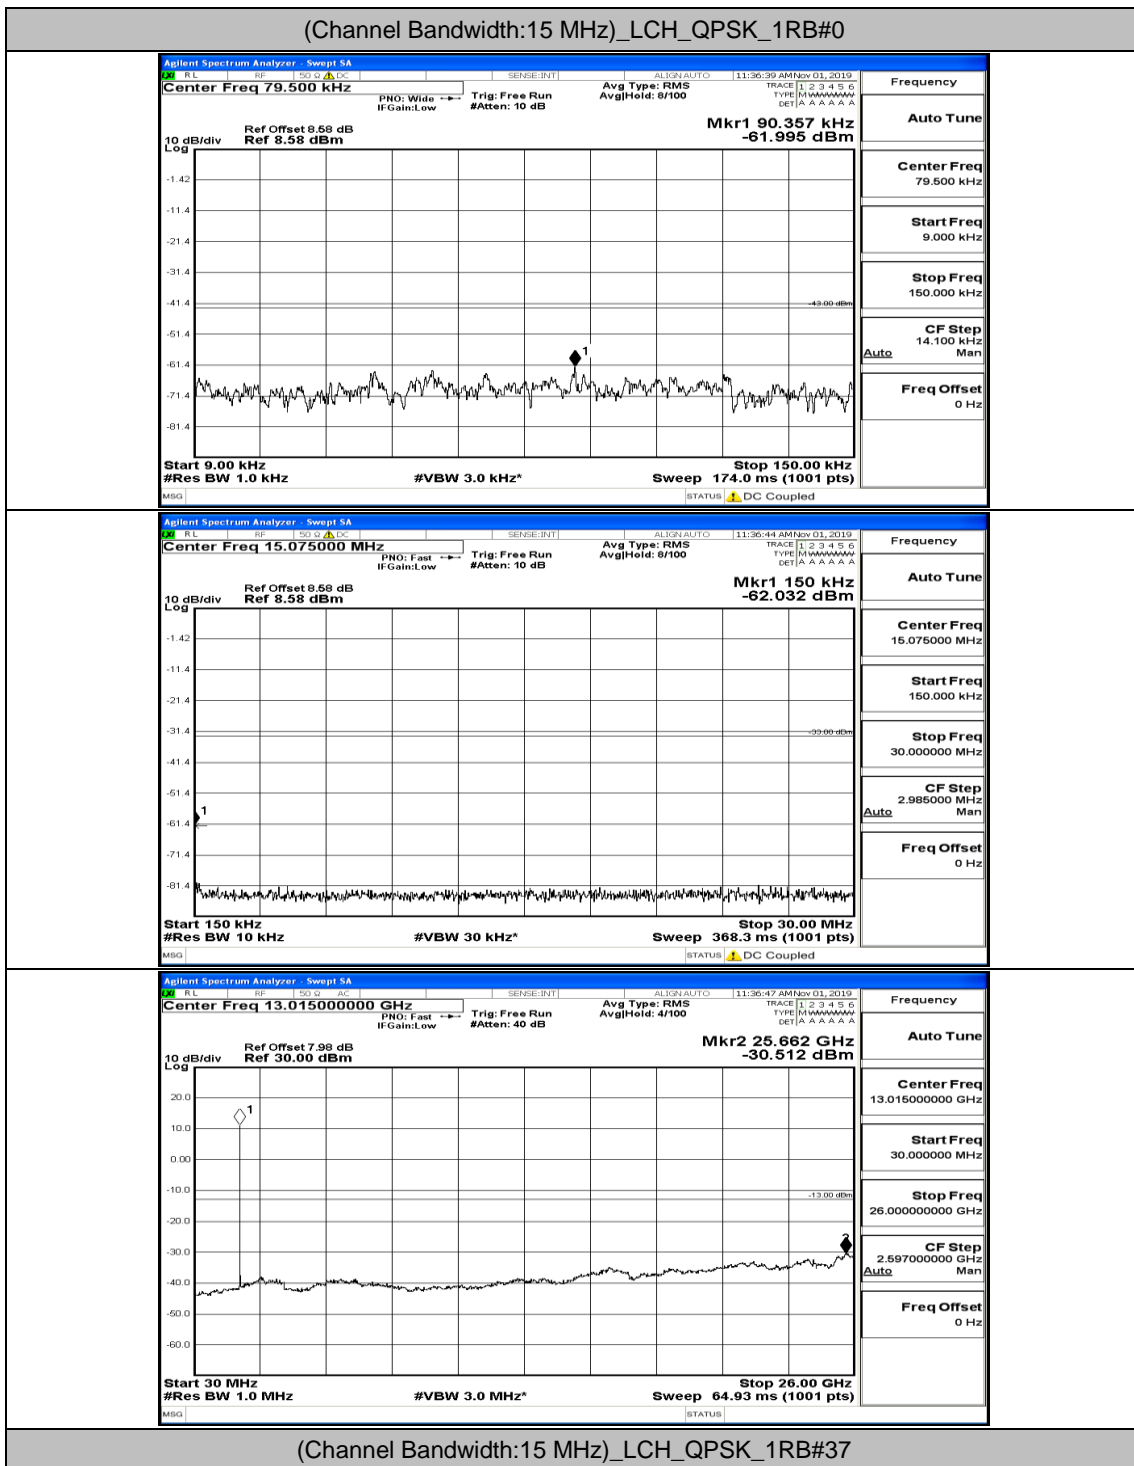

Channel Bandwidth: 15 MHz