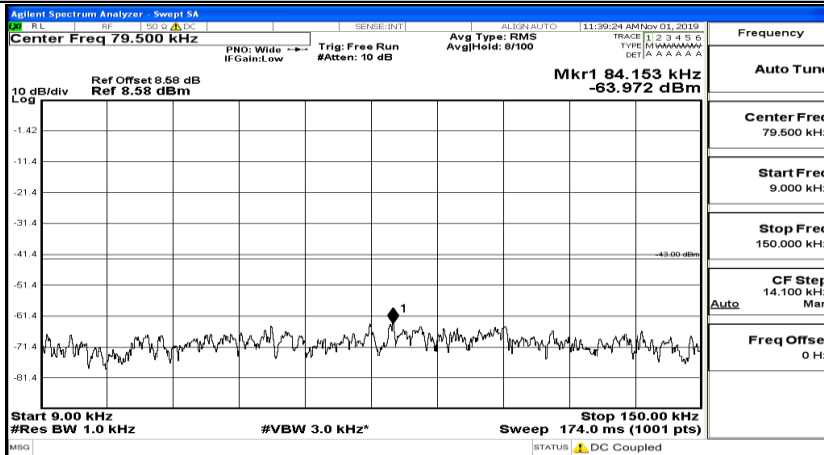

(Channel Bandwidth:15 MHz)_HCH_QPSK_1RB#0

(Channel Bandwidth:15 MHz)_HCH_QPSK_1RB#37