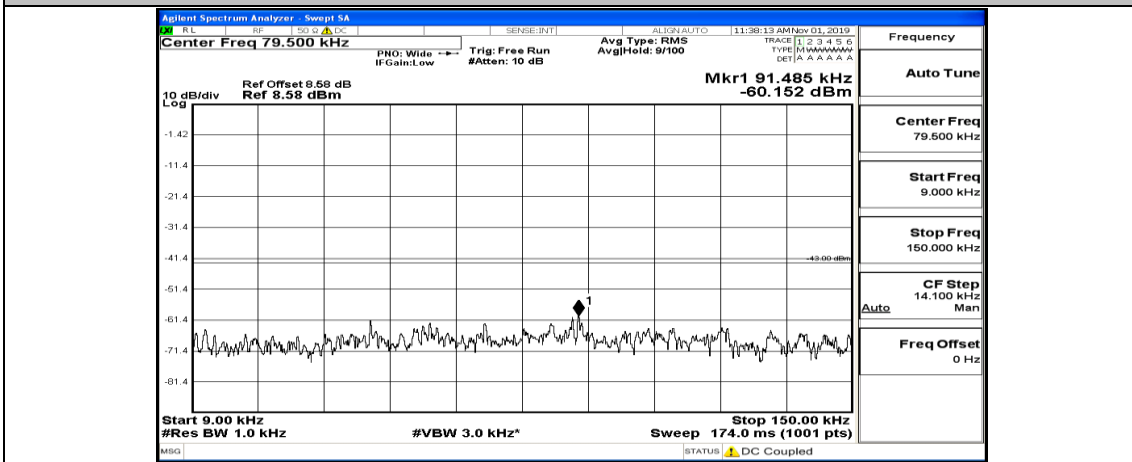

Channel Bandwidth: 10 MHz_HCH_16QAM_1RB#49

Channel Bandwidth: 15 MHz

(Channel Bandwidth:15 MHz)_LCH_QPSK_1RB#74

(Channel Bandwidth:15 MHz)_LCH_QPSK_37RB#0

(Channel Bandwidth:15 MHz)_MCH_QPSK_1RB#0

(Channel Bandwidth:15 MHz)_MCH_QPSK_1RB#37