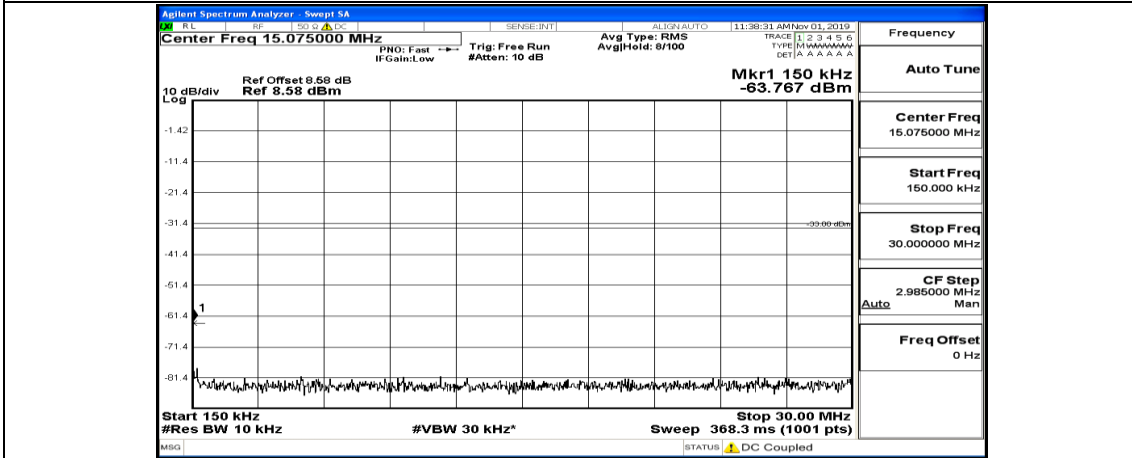

(Channel Bandwidth:15 MHz)_MCH_QPSK_1RB#74