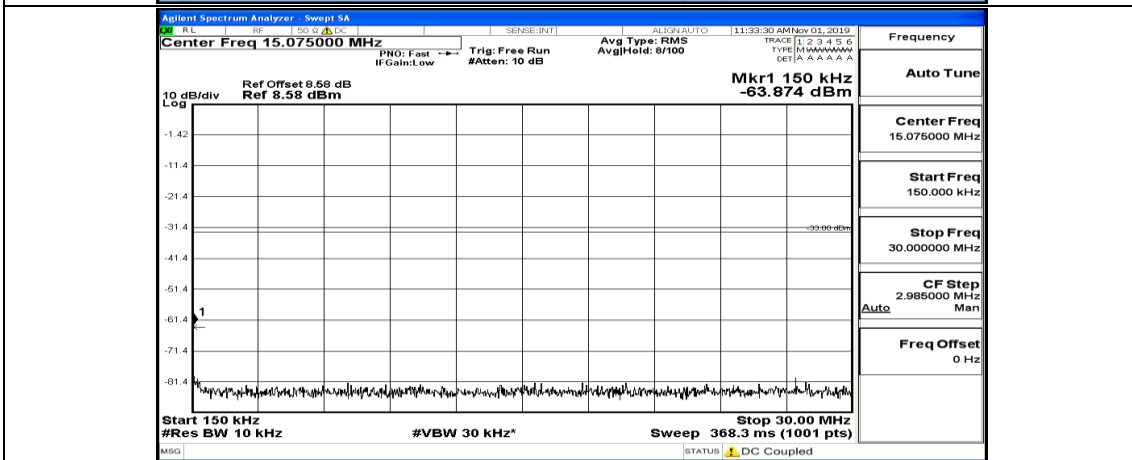

Channel Bandwidth: 10 MHz_HCH_QPSK_1RB#24

Channel Bandwidth: 10 MHz_HCH_QPSK_1RB#49

Channel Bandwidth: 10 MHz_LCH_16QAM_1RB#0

Channel Bandwidth: 10 MHz_LCH_16QAM_1RB#24

Channel Bandwidth: 10 MHz_LCH_16QAM_1RB#49