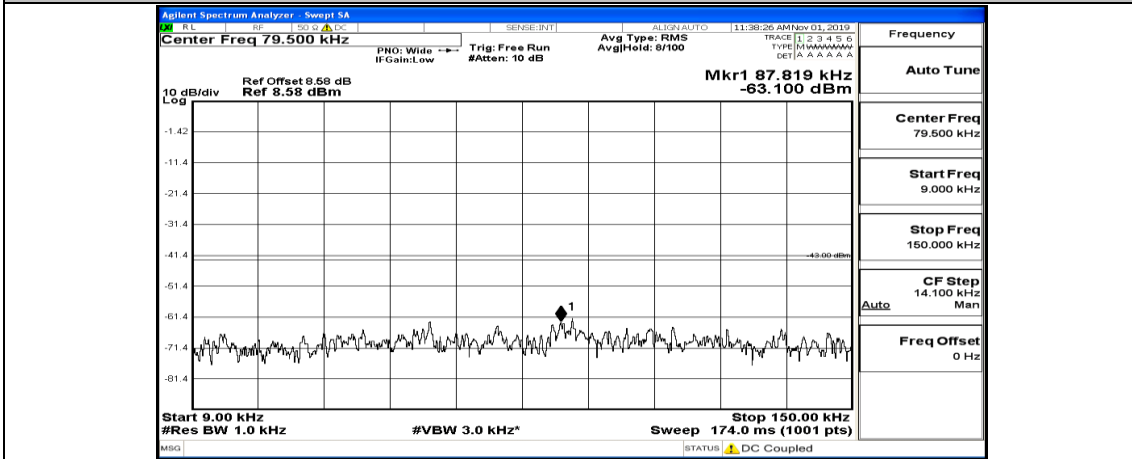

(Channel Bandwidth:15 MHz)_MCH_QPSK_1RB#74