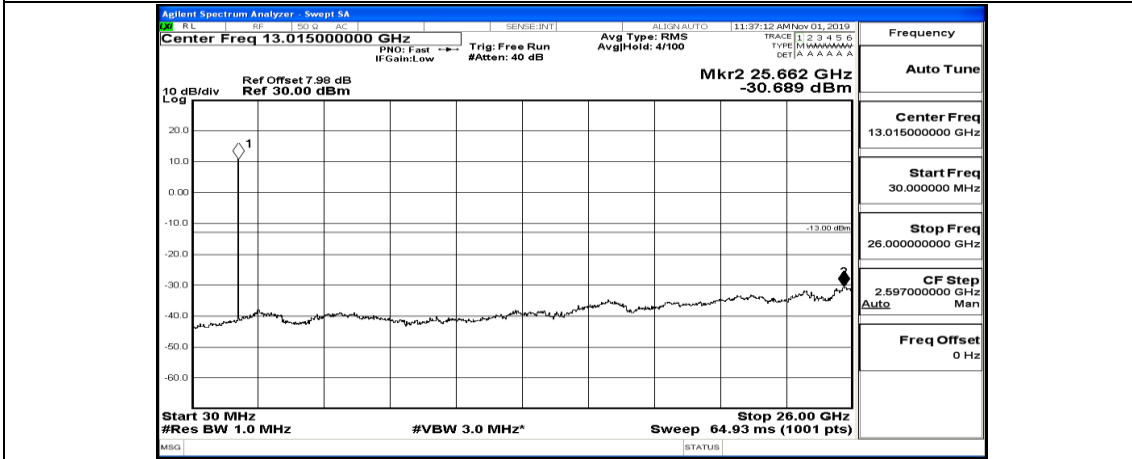

Channel Bandwidth: 10 MHz_HCH_16QAM_1RB#49

Channel Bandwidth: 15 MHz

(Channel Bandwidth:15 MHz)_LCH_QPSK_1RB#74

(Channel Bandwidth:15 MHz)_LCH_QPSK_37RB#0

(Channel Bandwidth:15 MHz)_MCH_QPSK_1RB#0

(Channel Bandwidth:15 MHz)_MCH_QPSK_1RB#37