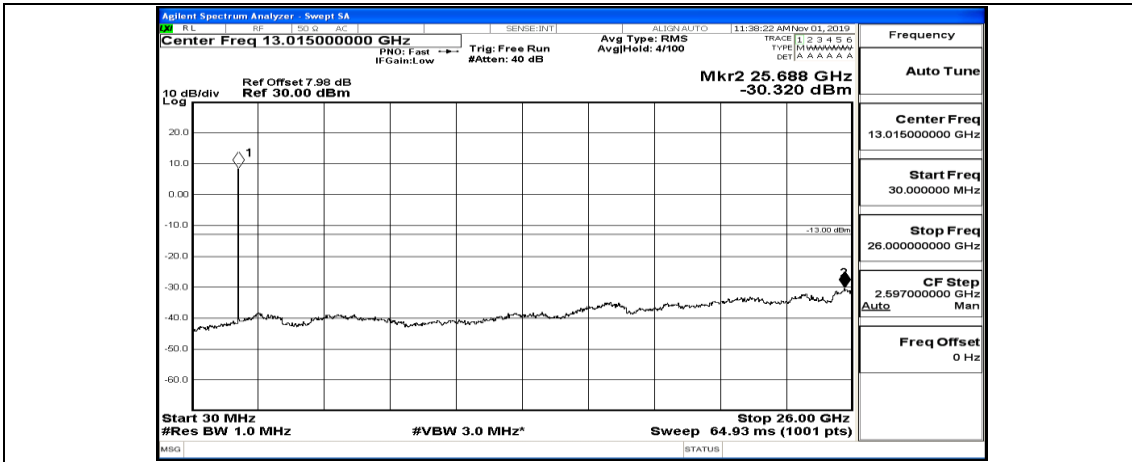

Channel Bandwidth: 10 MHz_HCH_16QAM_1RB#49

Channel Bandwidth: 15 MHz

(Channel Bandwidth:15 MHz)_LCH_QPSK_1RB#74

(Channel Bandwidth:15 MHz)_LCH_QPSK_37RB#0

(Channel Bandwidth:15 MHz)_MCH_QPSK_1RB#0

(Channel Bandwidth:15 MHz)_MCH_QPSK_1RB#37