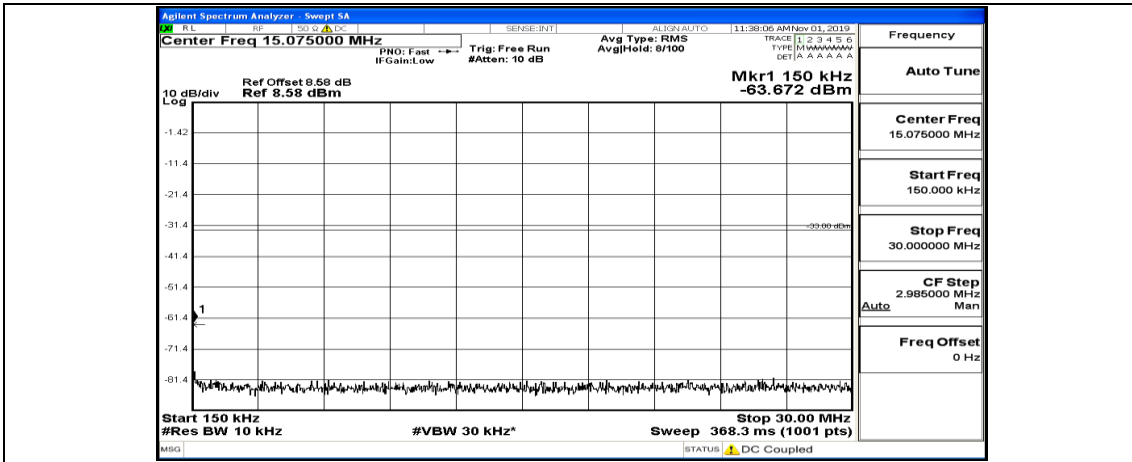

Channel Bandwidth: 10 MHz_HCH_16QAM_1RB#49

Channel Bandwidth: 15 MHz

(Channel Bandwidth:15 MHz)_LCH_QPSK_1RB#74

(Channel Bandwidth:15 MHz)_LCH_QPSK_37RB#0

(Channel Bandwidth:15 MHz)_MCH_QPSK_1RB#0

(Channel Bandwidth:15 MHz)_MCH_QPSK_1RB#37