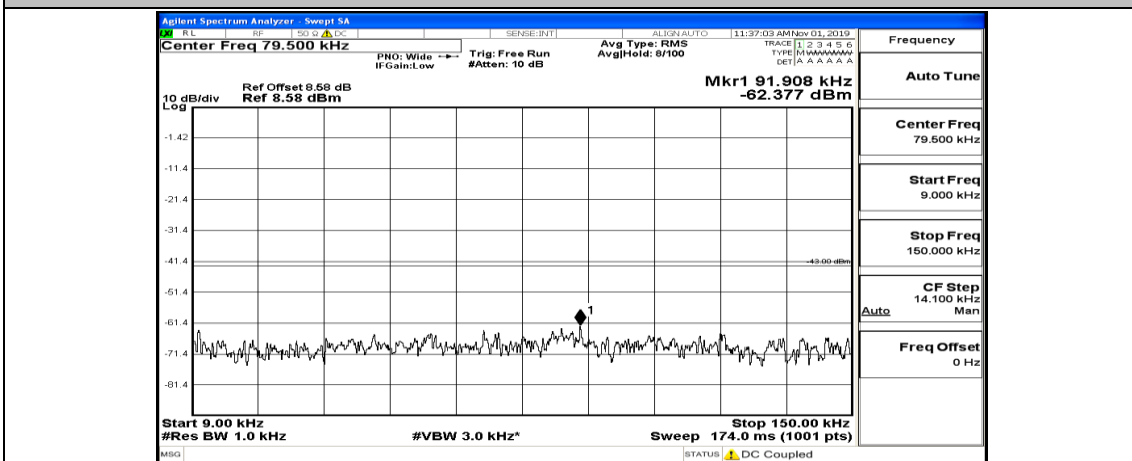

Channel Bandwidth: 10 MHz_HCH_16QAM_1RB#49

Channel Bandwidth: 15 MHz

(Channel Bandwidth:15 MHz)_LCH_QPSK_1RB#74

(Channel Bandwidth:15 MHz)_LCH_QPSK_37RB#0

(Channel Bandwidth:15 MHz)_MCH_QPSK_1RB#0

(Channel Bandwidth:15 MHz)_MCH_QPSK_1RB#37