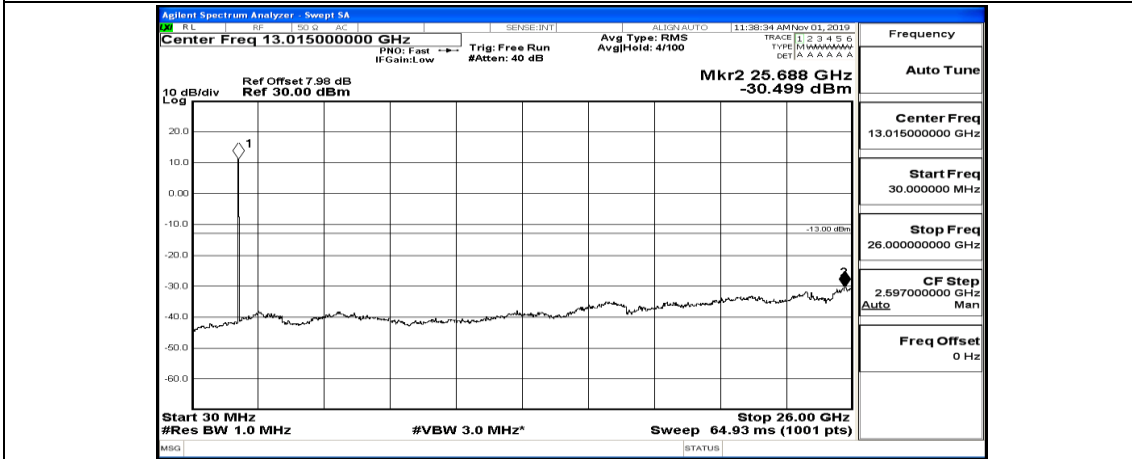

(Channel Bandwidth:15 MHz)_MCH_QPSK_1RB#74