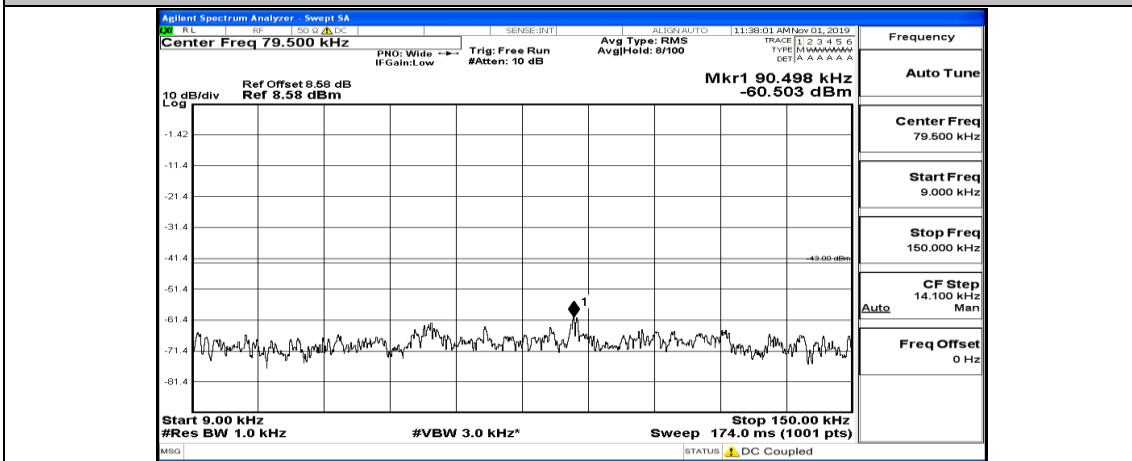

Channel Bandwidth: 10 MHz_HCH_16QAM_1RB#49

Channel Bandwidth: 15 MHz

(Channel Bandwidth:15 MHz)_LCH_QPSK_1RB#74

(Channel Bandwidth:15 MHz)_LCH_QPSK_37RB#0

(Channel Bandwidth:15 MHz)_MCH_QPSK_1RB#0

(Channel Bandwidth:15 MHz)_MCH_QPSK_1RB#37