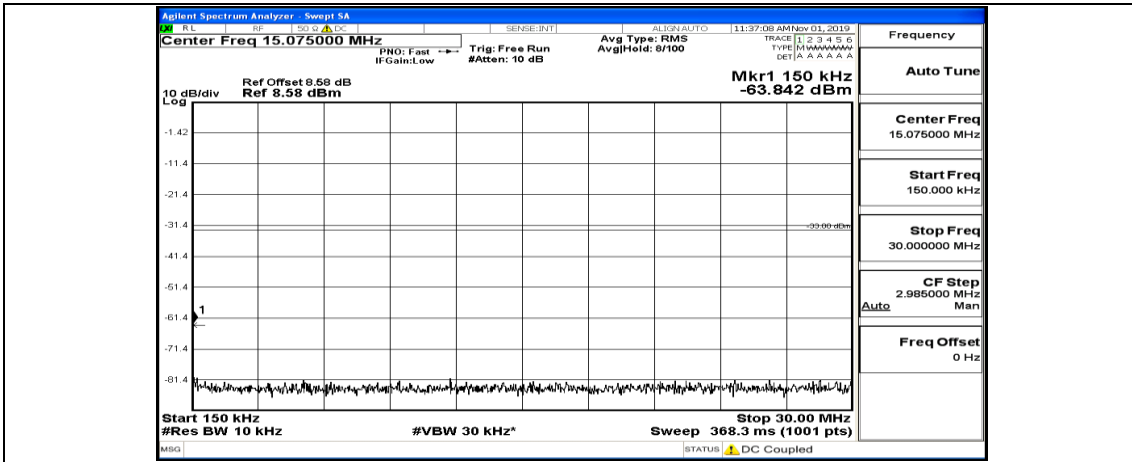

Channel Bandwidth: 10 MHz_HCH_16QAM_1RB#49

Channel Bandwidth: 15 MHz

(Channel Bandwidth:15 MHz)_LCH_QPSK_1RB#74

(Channel Bandwidth:15 MHz)_LCH_QPSK_37RB#0

(Channel Bandwidth:15 MHz)_MCH_QPSK_1RB#0

(Channel Bandwidth:15 MHz)_MCH_QPSK_1RB#37