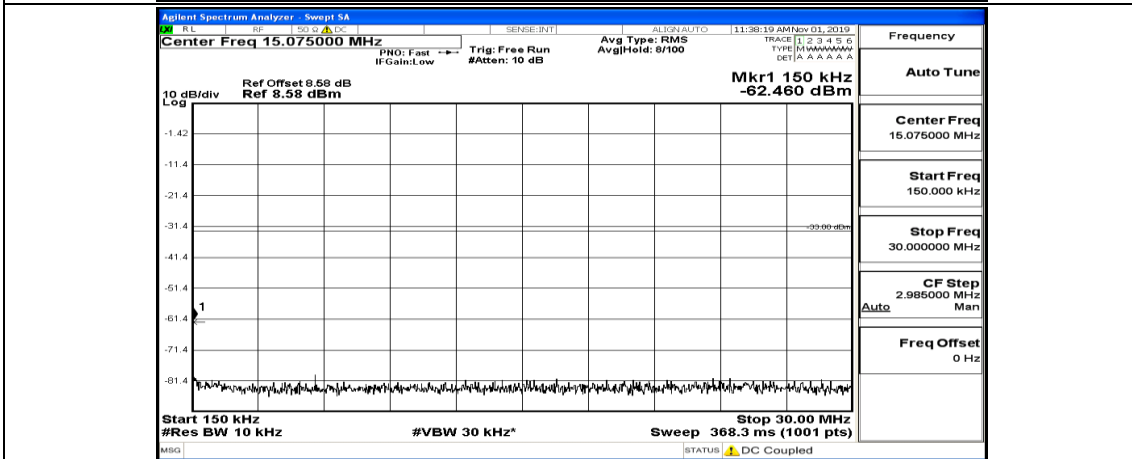

Channel Bandwidth: 10 MHz_HCH_16QAM_1RB#49

Channel Bandwidth: 15 MHz

(Channel Bandwidth:15 MHz)_LCH_QPSK_1RB#74

(Channel Bandwidth:15 MHz)_LCH_QPSK_37RB#0

(Channel Bandwidth:15 MHz)_MCH_QPSK_1RB#0

(Channel Bandwidth:15 MHz)_MCH_QPSK_1RB#37