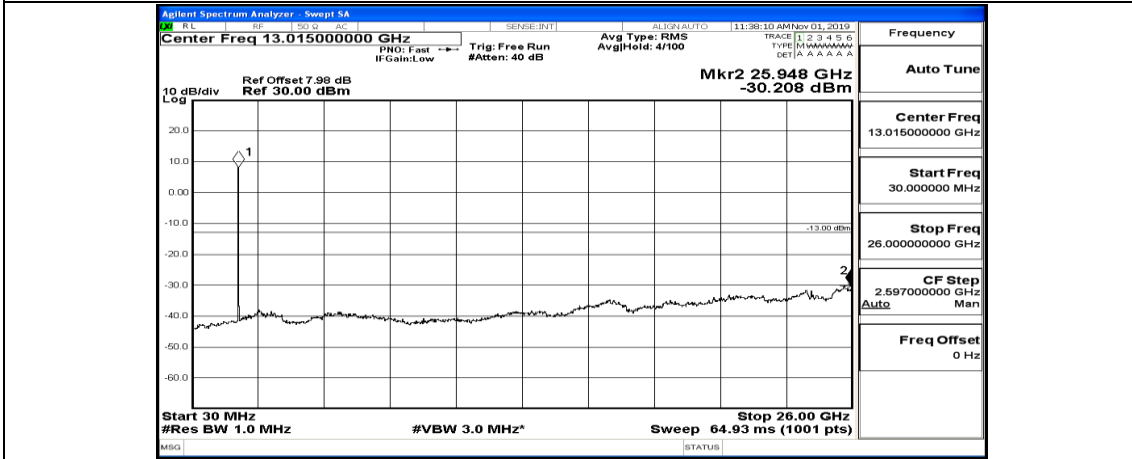

Channel Bandwidth: 10 MHz_HCH_16QAM_1RB#49

Channel Bandwidth: 15 MHz

(Channel Bandwidth:15 MHz)_LCH_QPSK_1RB#74

(Channel Bandwidth:15 MHz)_LCH_QPSK_37RB#0

(Channel Bandwidth:15 MHz)_MCH_QPSK_1RB#0

(Channel Bandwidth:15 MHz)_MCH_QPSK_1RB#37