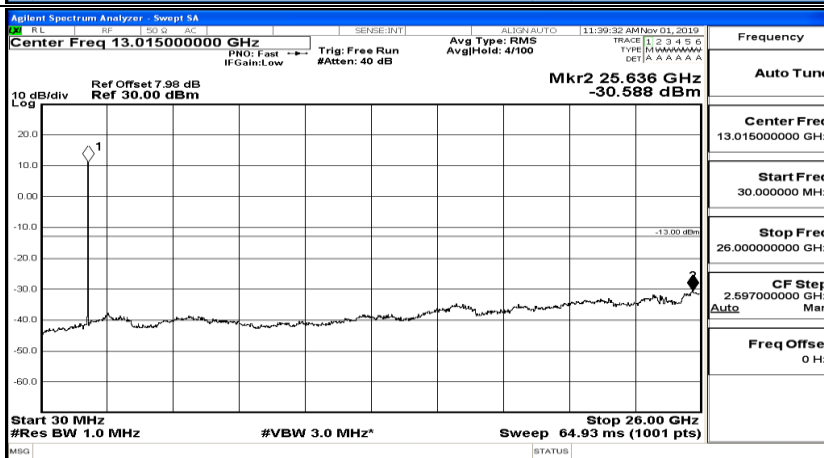

(Channel Bandwidth:15 MHz)_HCH_QPSK_1RB#0

(Channel Bandwidth:15 MHz)_HCH_QPSK_1RB#37