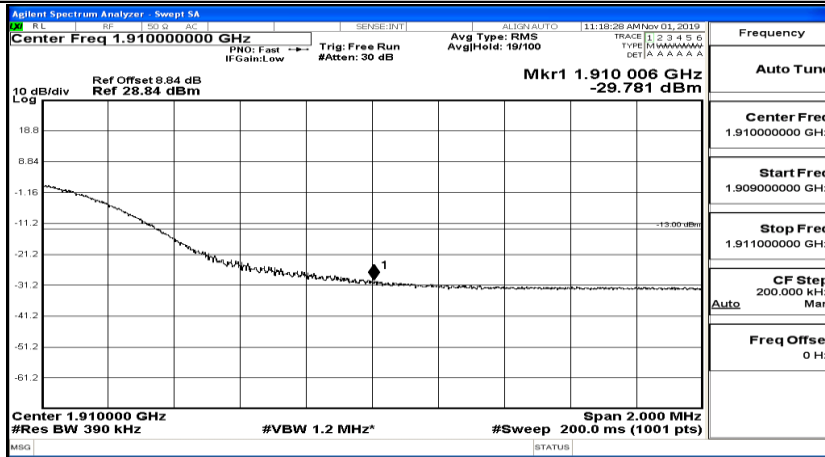

Band Edge Test Graph(s) (Channel Bandwidth:20 MHz)_HCH_QPSK