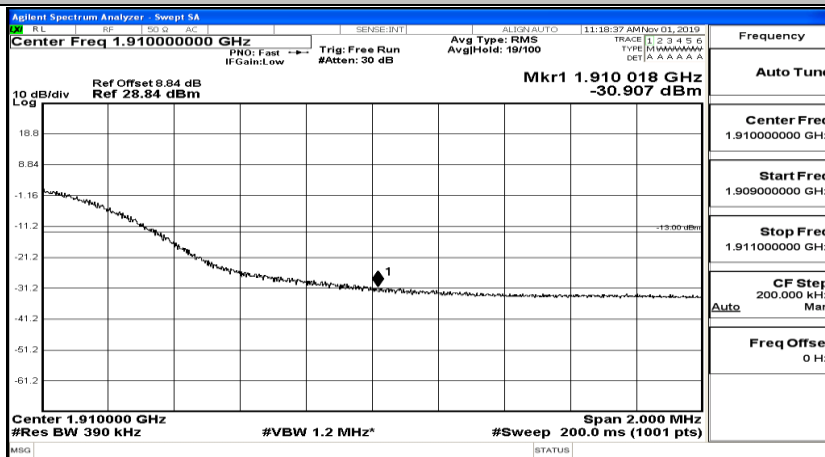

Band Edge Test Graph(s) (Channel Bandwidth:20 MHz)_HCH_16QAM