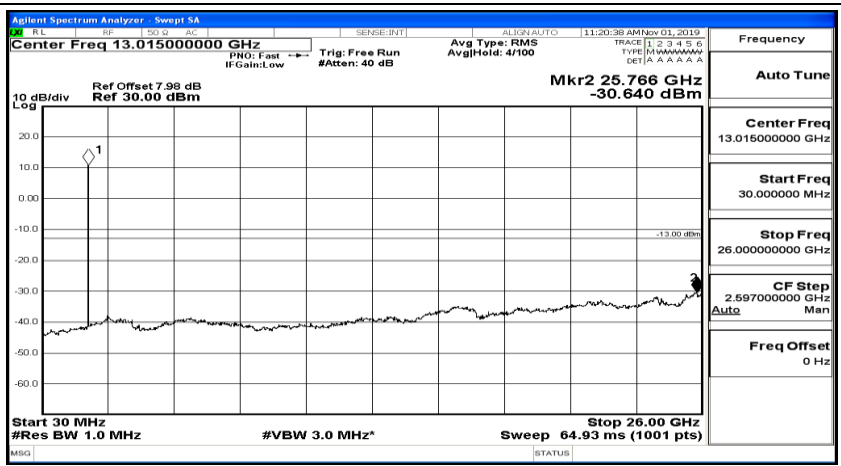

Test Graphs

Channel Bandwidth: 1.4 MHz

(Channel Bandwidth: 1.4 MHz)_LCH_QPSK_1RB#5

(Channel Bandwidth: 1.4 MHz)_MCH_QPSK_1RB#0

(Channel Bandwidth: 1.4 MHz)_MCH_QPSK_1RB#3

(Channel Bandwidth: 1.4 MHz)_MCH_QPSK_1RB#5