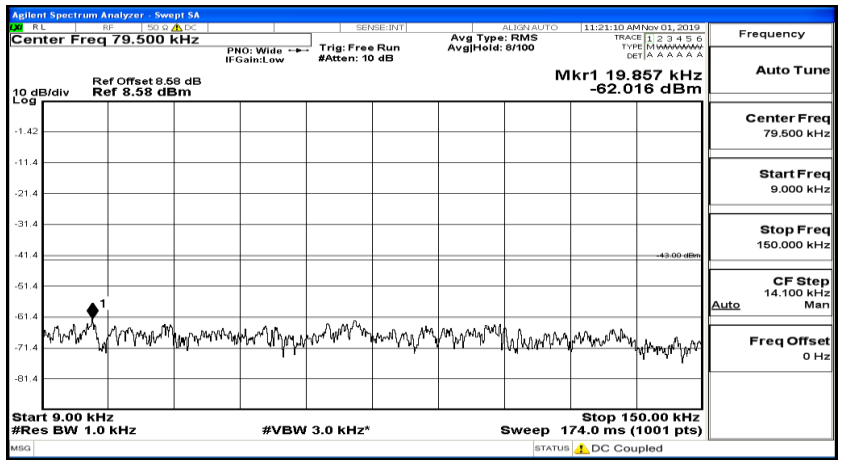

(Channel Bandwidth: 1.4 MHz)_MCH_16QAM_1RB#5