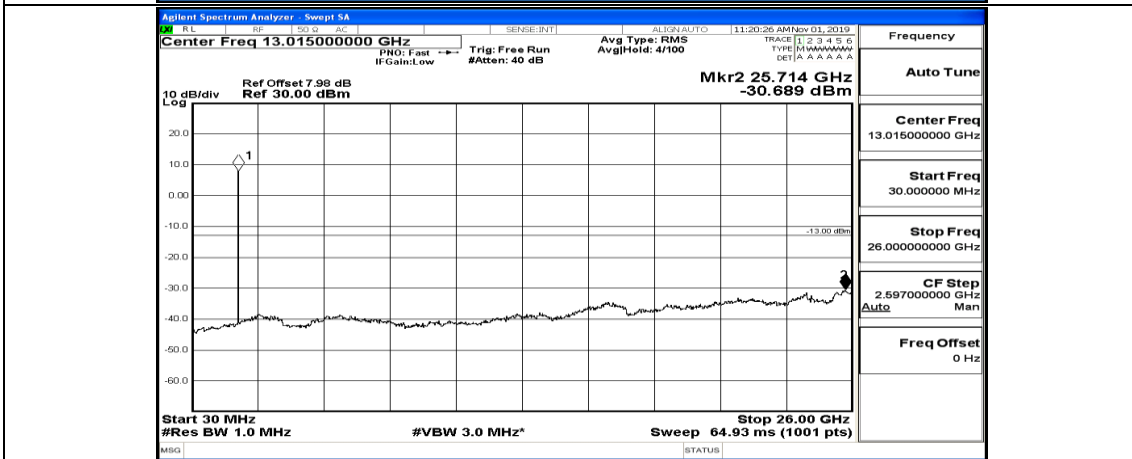

Test Graphs

Channel Bandwidth: 1.4 MHz

(Channel Bandwidth: 1.4 MHz)_LCH_QPSK_1RB#5

(Channel Bandwidth: 1.4 MHz)_MCH_QPSK_1RB#0

(Channel Bandwidth: 1.4 MHz)_MCH_QPSK_1RB#3

(Channel Bandwidth: 1.4 MHz)_MCH_QPSK_1RB#5