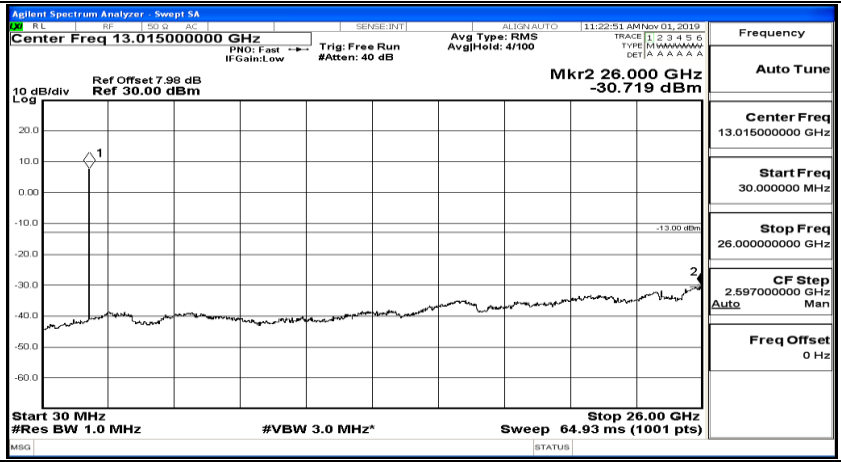

(Channel Bandwidth: 1.4 MHz)_HCH_16QAM_1RB#5