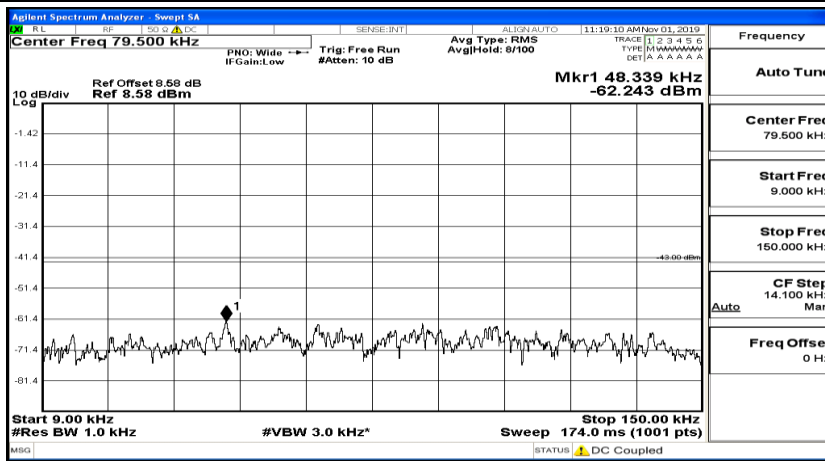

(Channel Bandwidth: 1.4 MHz)_LCH_QPSK_1RB#5