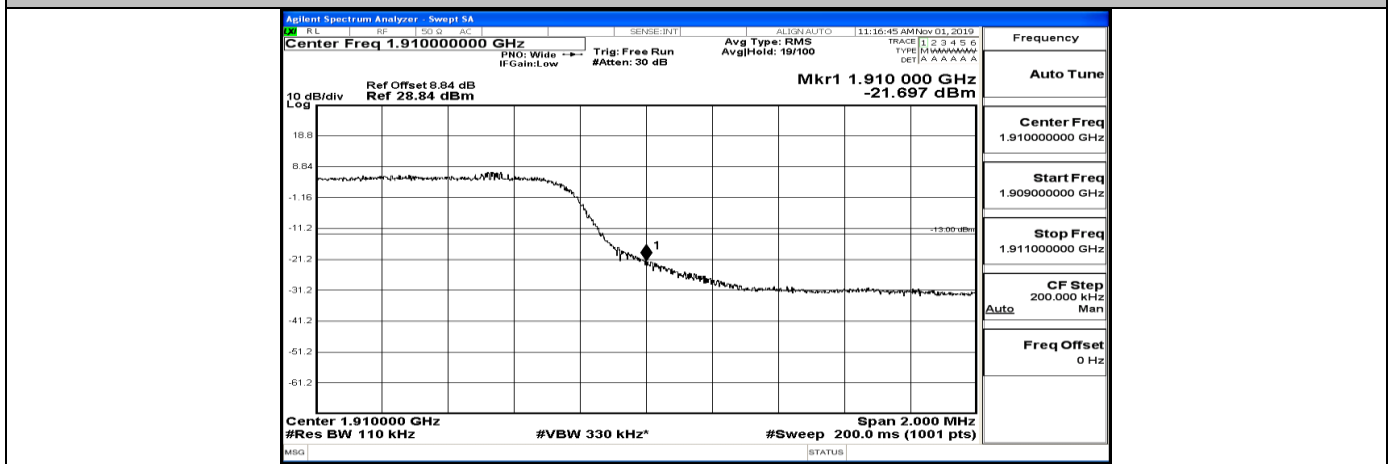

Channel Bandwidth: 5 MHz

Band Edge Test Graph(s) (Channel Bandwidth: 5 MHz)_HCH_QPSK

Band Edge Test Graph(s) (Channel Bandwidth: 5 MHz)_LCH_16QAM

Band Edge Test Graph(s) (Channel Bandwidth: 5 MHz)_HCH_16QAM