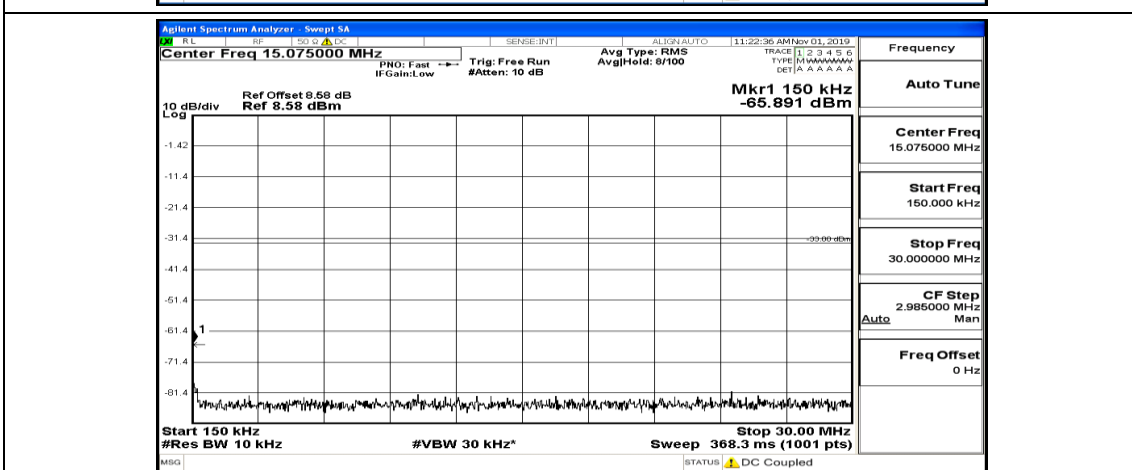

(Channel Bandwidth: 1.4 MHz)_HCH_16QAM_1RB#3