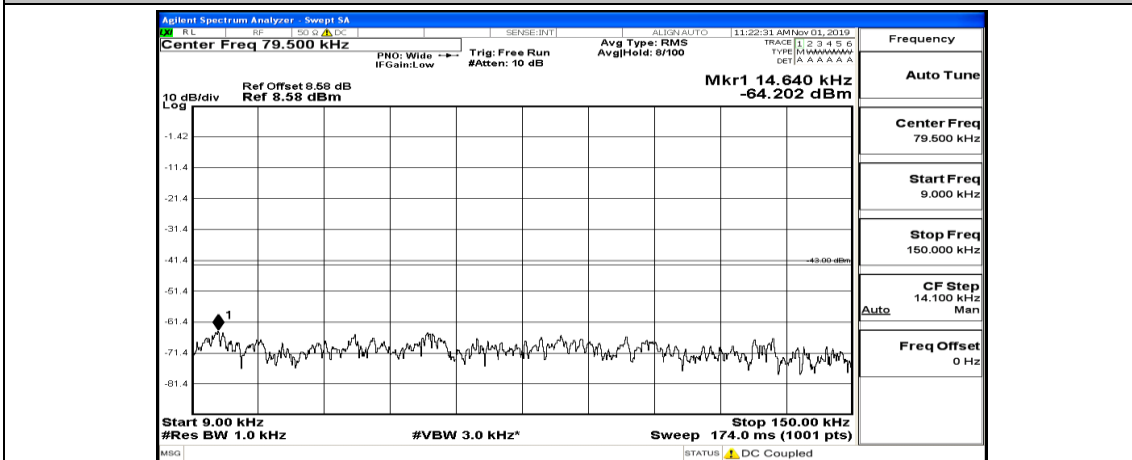

(Channel Bandwidth: 1.4 MHz)_HCH_16QAM_1RB#3