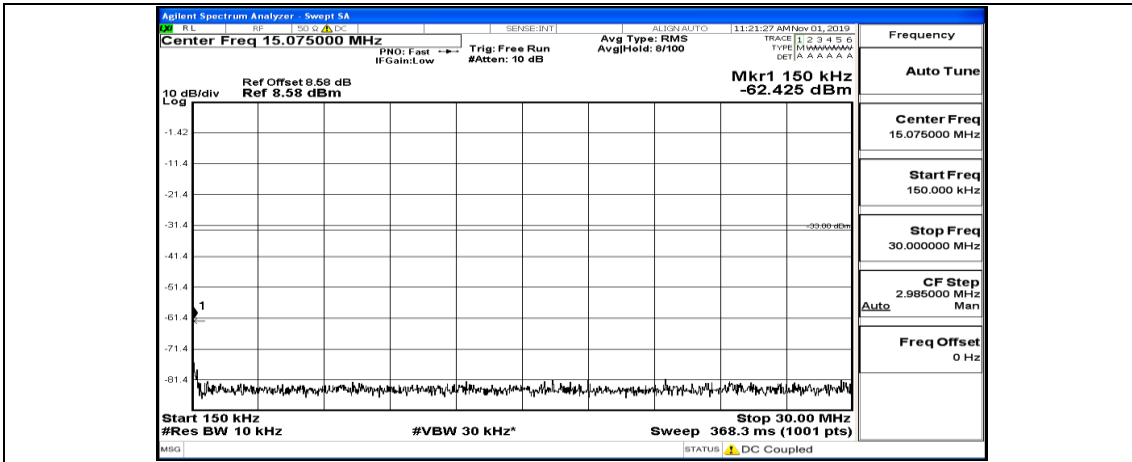

(Channel Bandwidth: 1.4 MHz)_LCH_16QAM_1RB#5

(Channel Bandwidth: 1.4 MHz)_MCH_16QAM_1RB#0

(Channel Bandwidth: 1.4 MHz)_MCH_16QAM_1RB#3

(Channel Bandwidth: 1.4 MHz)_MCH_16QAM_1RB#5

(Channel Bandwidth: 1.4 MHz)_HCH_16QAM_1RB#0