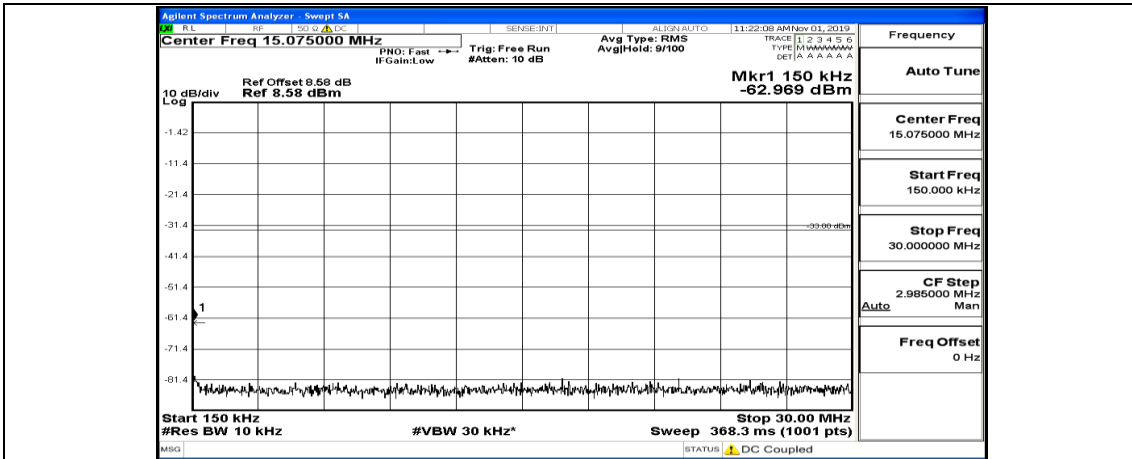

(Channel Bandwidth: 1.4 MHz)_HCH_QPSK_1RB#0

(Channel Bandwidth: 1.4 MHz)_HCH_QPSK_1RB#3

(Channel Bandwidth: 1.4 MHz)_HCH_QPSK_1RB#5

(Channel Bandwidth: 1.4 MHz)_LCH_16QAM_1RB#0

(Channel Bandwidth: 1.4 MHz)_LCH_16QAM_1RB#3