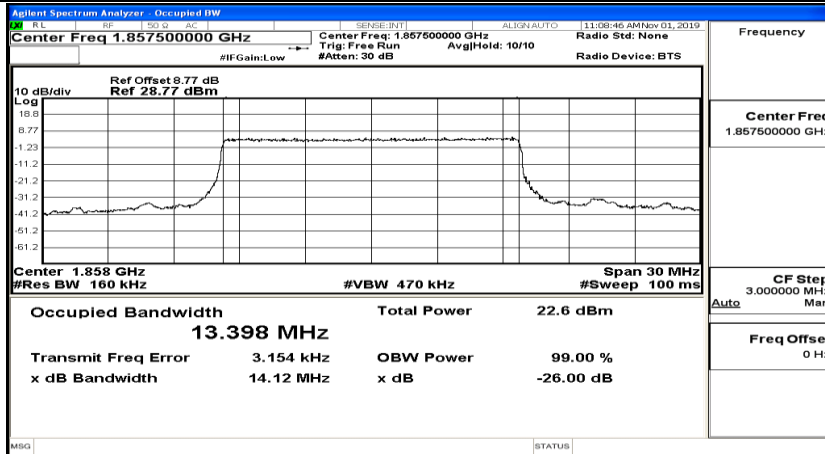

Channel Bandwidth: 15 MHz

EBW & OBW Test Graph(s) (Channel Bandwidth:15 MHz)_LCH_QPSK