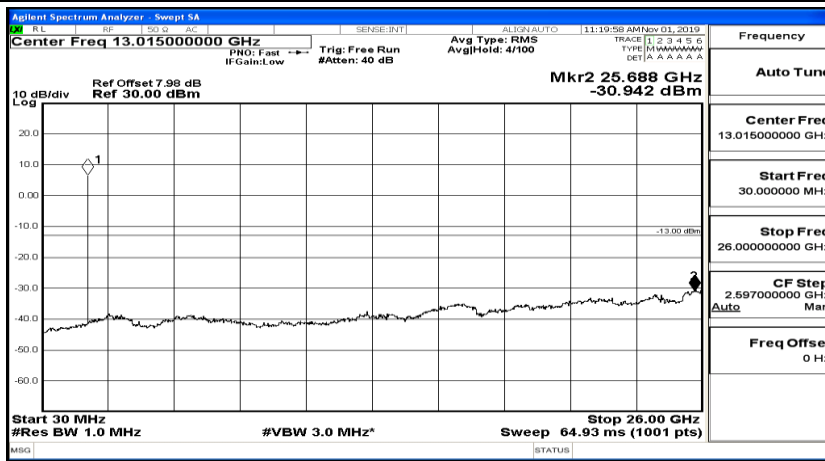

(Channel Bandwidth: 1.4 MHz)_HCH_QPSK_1RB#0

(Channel Bandwidth: 1.4 MHz)_HCH_QPSK_1RB#3

(Channel Bandwidth: 1.4 MHz)_HCH_QPSK_1RB#5

(Channel Bandwidth: 1.4 MHz)_LCH_16QAM_1RB#0

(Channel Bandwidth: 1.4 MHz)_LCH_16QAM_1RB#3