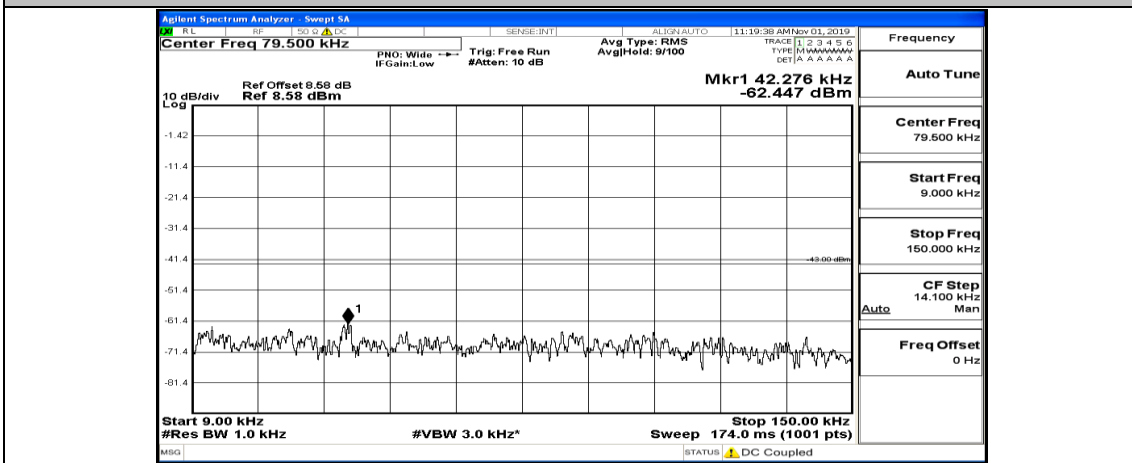

(Channel Bandwidth: 1.4 MHz)_HCH_QPSK_1RB#0

(Channel Bandwidth: 1.4 MHz)_HCH_QPSK_1RB#3

(Channel Bandwidth: 1.4 MHz)_HCH_QPSK_1RB#5

(Channel Bandwidth: 1.4 MHz)_LCH_16QAM_1RB#0

(Channel Bandwidth: 1.4 MHz)_LCH_16QAM_1RB#3