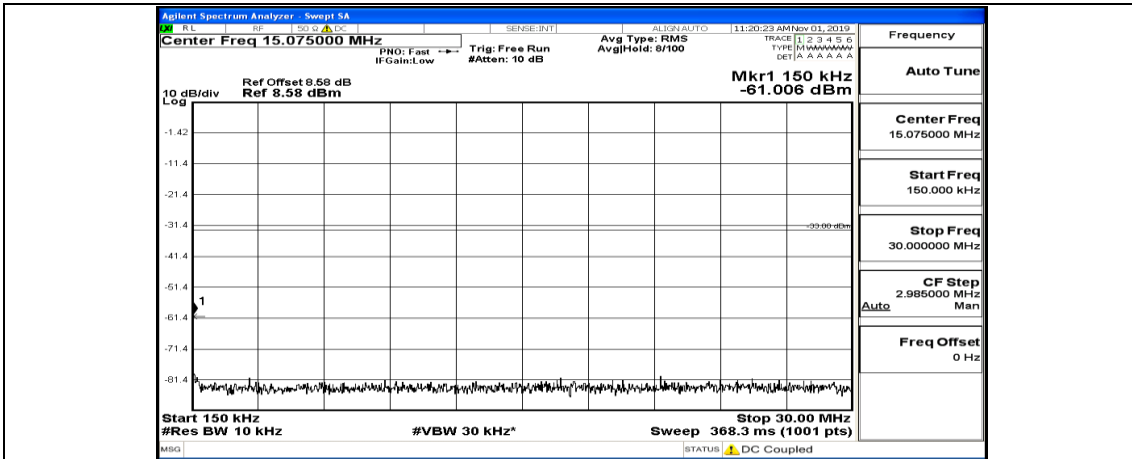

Test Graphs

Channel Bandwidth: 1.4 MHz

(Channel Bandwidth: 1.4 MHz)_LCH_QPSK_1RB#5

(Channel Bandwidth: 1.4 MHz)_MCH_QPSK_1RB#0

(Channel Bandwidth: 1.4 MHz)_MCH_QPSK_1RB#3

(Channel Bandwidth: 1.4 MHz)_MCH_QPSK_1RB#5