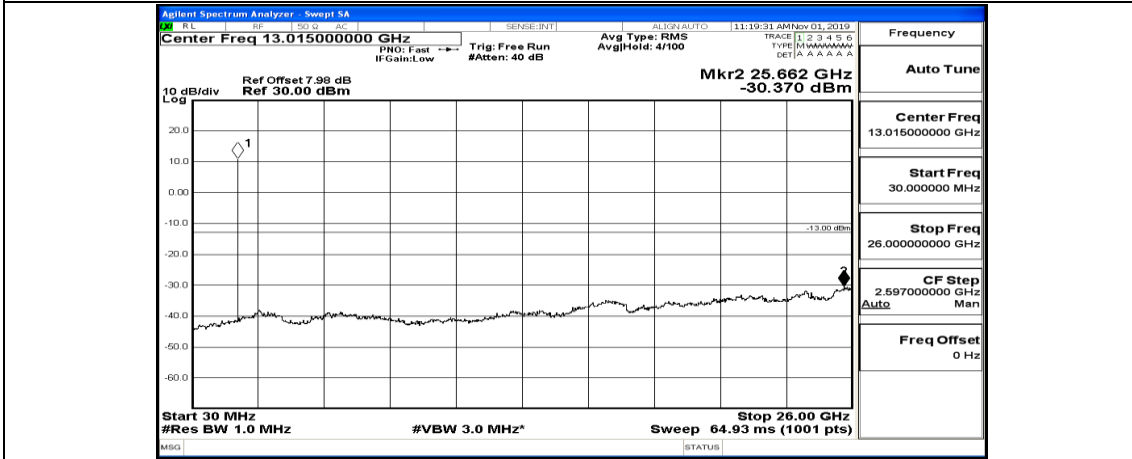

Test Graphs

Channel Bandwidth: 1.4 MHz

(Channel Bandwidth: 1.4 MHz)_LCH_QPSK_1RB#5

(Channel Bandwidth: 1.4 MHz)_MCH_QPSK_1RB#0

(Channel Bandwidth: 1.4 MHz)_MCH_QPSK_1RB#3

(Channel Bandwidth: 1.4 MHz)_MCH_QPSK_1RB#5