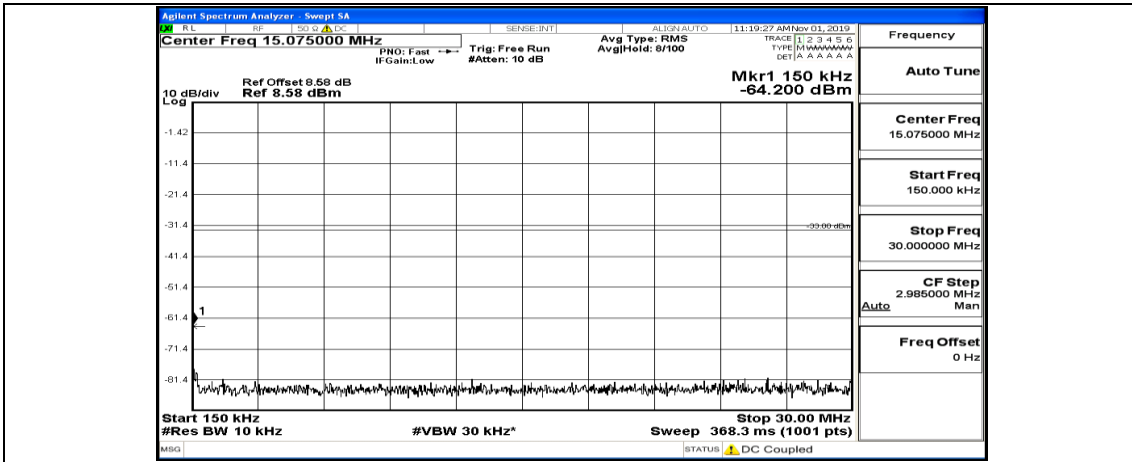

Test Graphs

Channel Bandwidth: 1.4 MHz

(Channel Bandwidth: 1.4 MHz)_LCH_QPSK_1RB#5

(Channel Bandwidth: 1.4 MHz)_MCH_QPSK_1RB#0

(Channel Bandwidth: 1.4 MHz)_MCH_QPSK_1RB#3

(Channel Bandwidth: 1.4 MHz)_MCH_QPSK_1RB#5