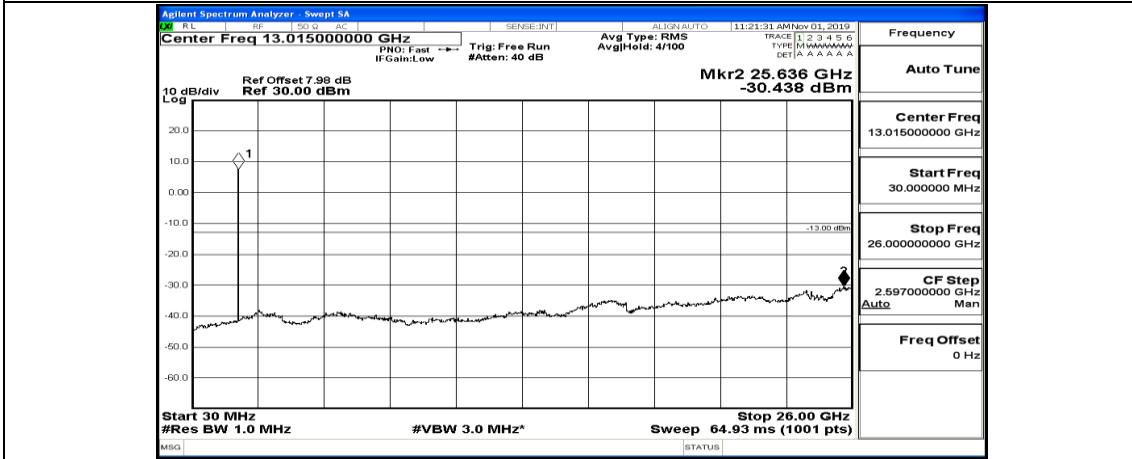

(Channel Bandwidth: 1.4 MHz)_LCH_16QAM_1RB#5

(Channel Bandwidth: 1.4 MHz)_MCH_16QAM_1RB#0

(Channel Bandwidth: 1.4 MHz)_MCH_16QAM_1RB#3

(Channel Bandwidth: 1.4 MHz)_MCH_16QAM_1RB#5

(Channel Bandwidth: 1.4 MHz)_HCH_16QAM_1RB#0