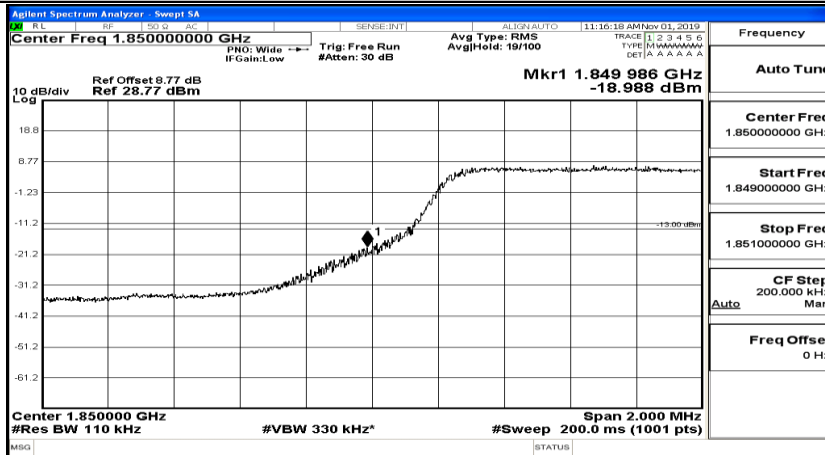

Band Edge Test Graph(s) (Channel Bandwidth: 3 MHz)_HCH_QPSK

Band Edge Test Graph(s) (Channel Bandwidth: 3 MHz)_LCH_16QAM

Band Edge Test Graph(s) (Channel Bandwidth: 3 MHz)_HCH_16QAM

Band Edge Test Graph(s) (Channel Bandwidth: 5 MHz)_LCH_QPSK