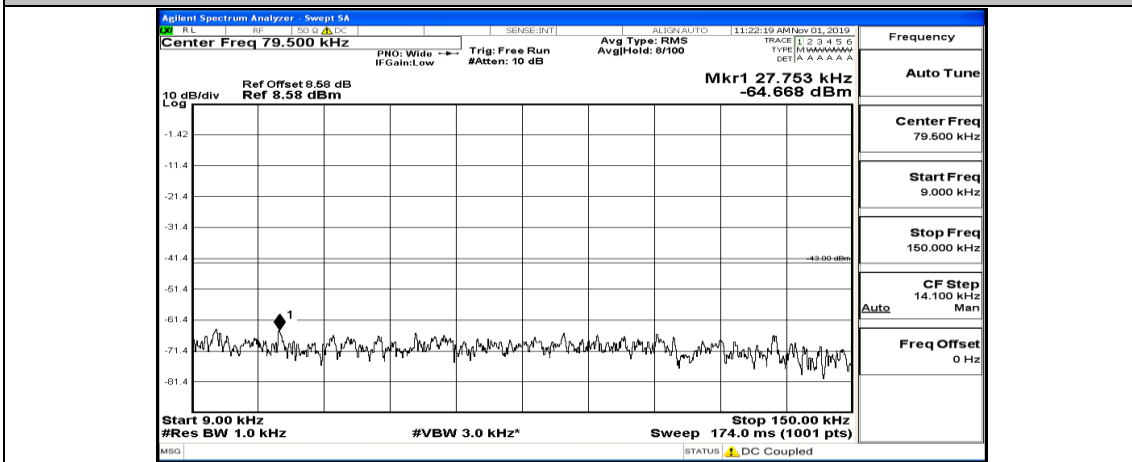

(Channel Bandwidth: 1.4 MHz)_LCH_16QAM_1RB#5

(Channel Bandwidth: 1.4 MHz)_MCH_16QAM_1RB#0

(Channel Bandwidth: 1.4 MHz)_MCH_16QAM_1RB#3

(Channel Bandwidth: 1.4 MHz)_MCH_16QAM_1RB#5

(Channel Bandwidth: 1.4 MHz)_HCH_16QAM_1RB#0