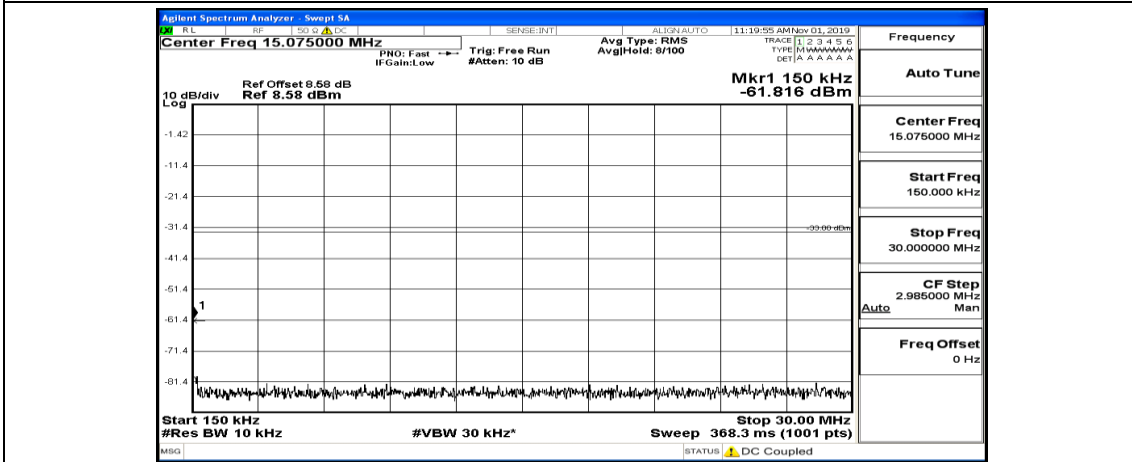

(Channel Bandwidth: 1.4 MHz)_HCH_QPSK_1RB#0

(Channel Bandwidth: 1.4 MHz)_HCH_QPSK_1RB#3

(Channel Bandwidth: 1.4 MHz)_HCH_QPSK_1RB#5

(Channel Bandwidth: 1.4 MHz)_LCH_16QAM_1RB#0

(Channel Bandwidth: 1.4 MHz)_LCH_16QAM_1RB#3