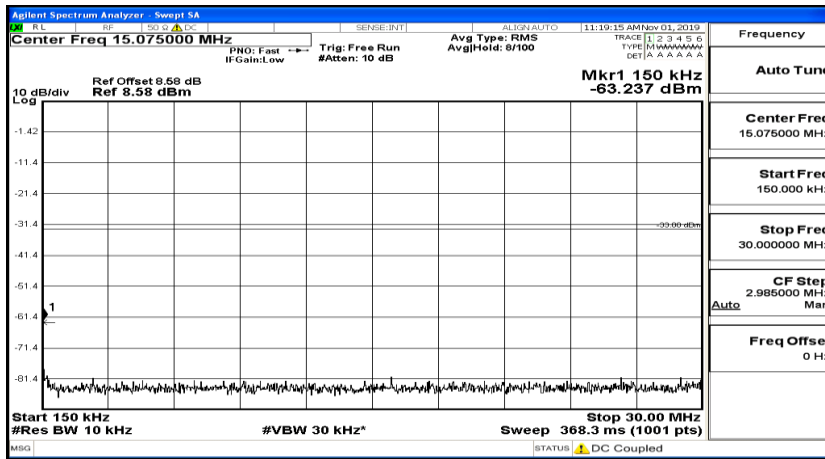

(Channel Bandwidth: 1.4 MHz)_LCH_QPSK_1RB#5