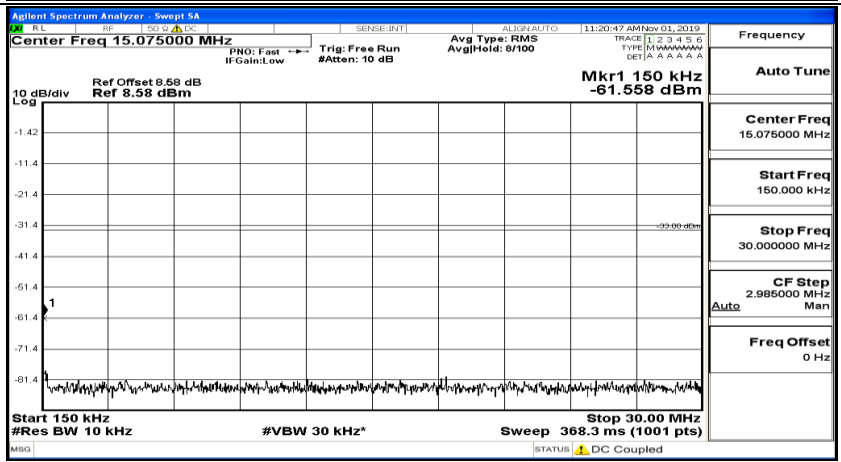

Test Graphs

Channel Bandwidth: 1.4 MHz

(Channel Bandwidth: 1.4 MHz)_LCH_QPSK_1RB#5

(Channel Bandwidth: 1.4 MHz)_MCH_QPSK_1RB#0

(Channel Bandwidth: 1.4 MHz)_MCH_QPSK_1RB#3

(Channel Bandwidth: 1.4 MHz)_MCH_QPSK_1RB#5