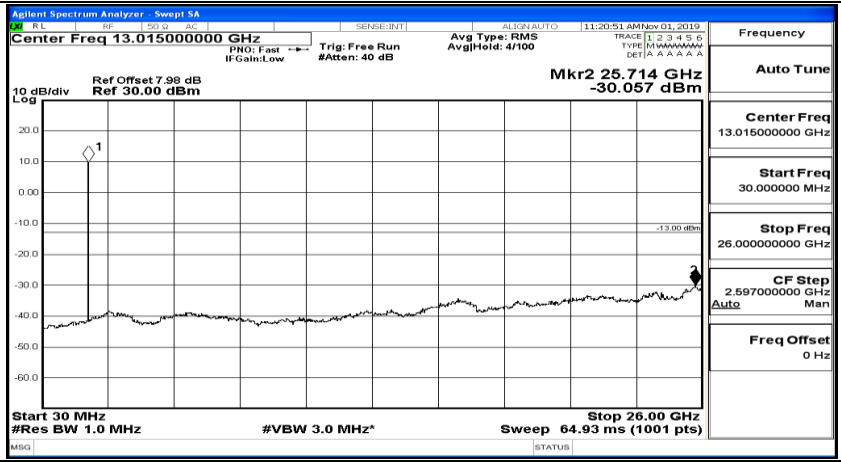

Test Graphs

Channel Bandwidth: 1.4 MHz

(Channel Bandwidth: 1.4 MHz)_LCH_QPSK_1RB#5

(Channel Bandwidth: 1.4 MHz)_MCH_QPSK_1RB#0

(Channel Bandwidth: 1.4 MHz)_MCH_QPSK_1RB#3

(Channel Bandwidth: 1.4 MHz)_MCH_QPSK_1RB#5