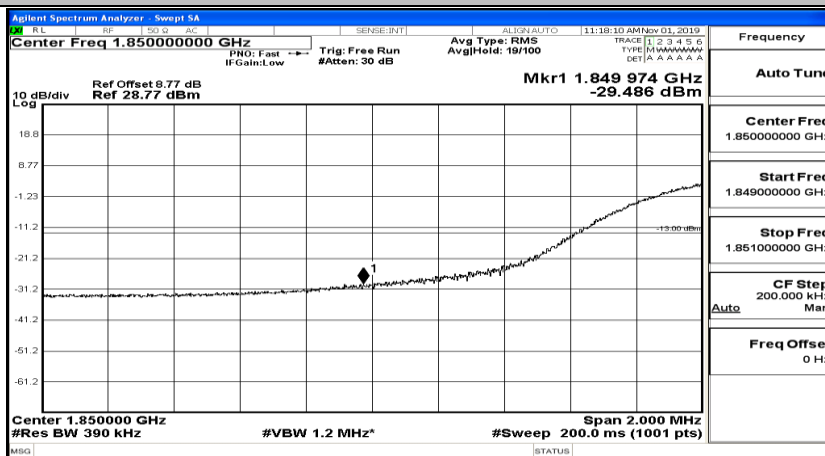

Band Edge Test Graph(s) (Channel Bandwidth:15 MHz)_LCH_16QAM

Band Edge Test Graph(s) (Channel Bandwidth:15 MHz)_HCH_16QAM

Channel Bandwidth: 20 MHz

Band Edge Test Graph(s) (Channel Bandwidth:20 MHz)_LCH_QPSK