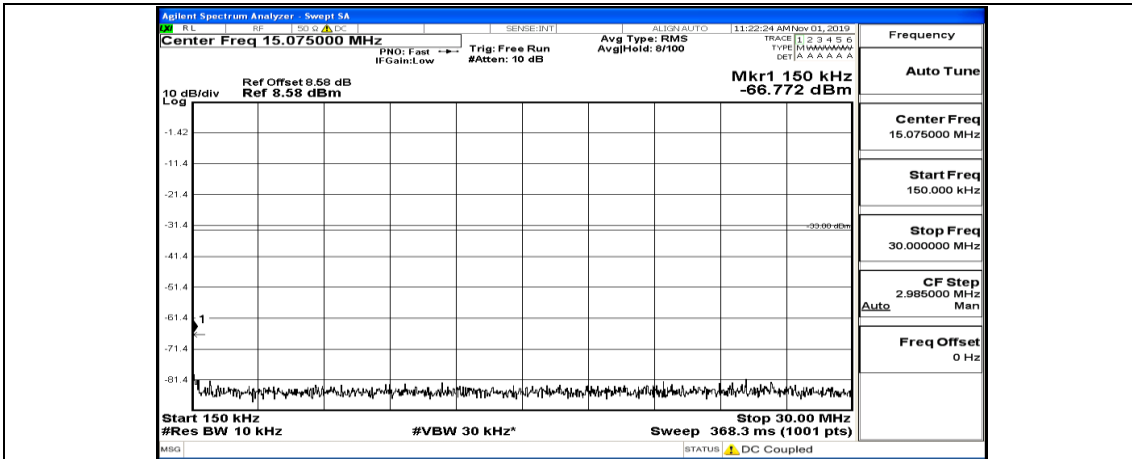

(Channel Bandwidth: 1.4 MHz)_LCH_16QAM_1RB#5

(Channel Bandwidth: 1.4 MHz)_MCH_16QAM_1RB#0

(Channel Bandwidth: 1.4 MHz)_MCH_16QAM_1RB#3

(Channel Bandwidth: 1.4 MHz)_MCH_16QAM_1RB#5

(Channel Bandwidth: 1.4 MHz)_HCH_16QAM_1RB#0