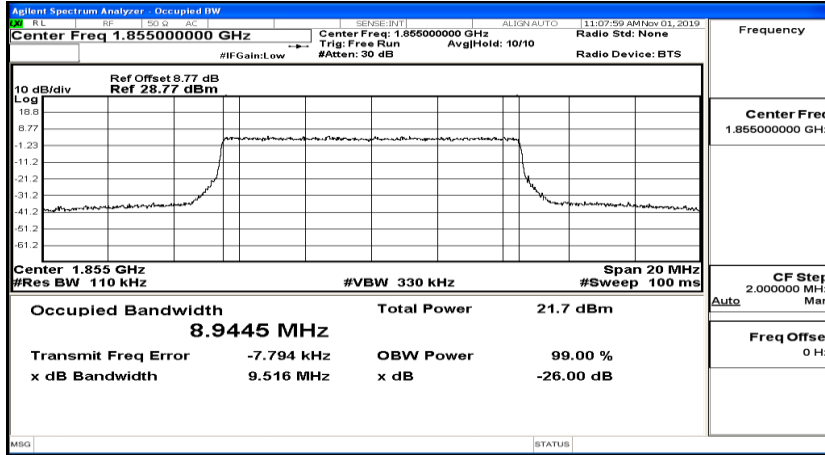

EBW & OBW Test Graph(s) (Channel Bandwidth: 10 MHz)_LCH_16QAM

EBW & OBW Test Graph(s) (Channel Bandwidth: 10 MHz)_MCH_16QAM

EBW & OBW Test Graph(s) (Channel Bandwidth: 10 MHz)_HCH_16QAM

Channel Bandwidth: 15 MHz