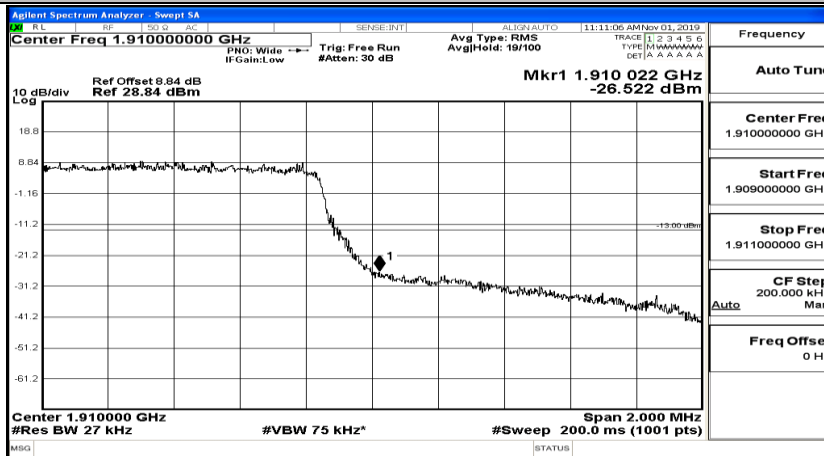

EBW & OBW Test Graph(s) (Channel Bandwidth:20 MHz)_HCH_16QAM

A.4 Band Edge

Test Graphs

Channel Bandwidth: 1.4 MHz

Band Edge Test Graph(s) (Channel Bandwidth: 1.4 MHz)_LCH_QPSK

Band Edge Test Graph(s) (Channel Bandwidth: 1.4 MHz)_HCH_QPSK

Band Edge Test Graph(s) (Channel Bandwidth: 1.4 MHz)_LCH_16QAM

Band Edge Test Graph(s) (Channel Bandwidth: 1.4 MHz)_HCH_16QAM

Channel Bandwidth: 3 MHz

Band Edge Test Graph(s) (Channel Bandwidth: 3 MHz)_LCH_QPSK