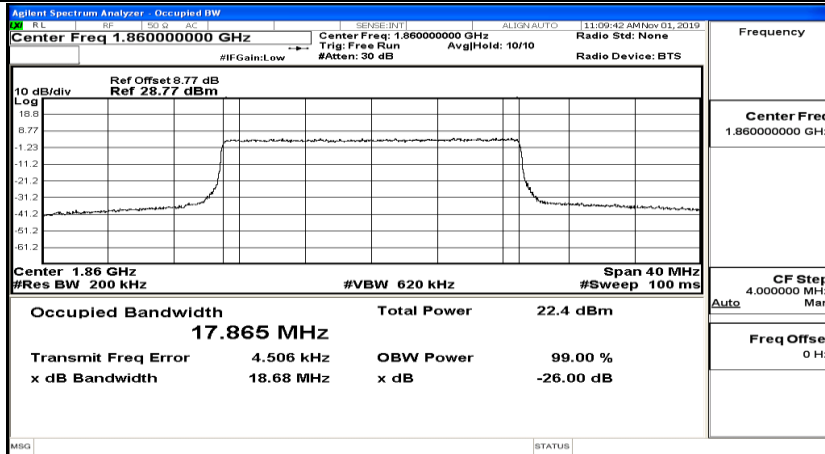

EBW & OBW Test Graph(s) (Channel Bandwidth:15 MHz)_MCH_16QAM

EBW & OBW Test Graph(s) (Channel Bandwidth:15 MHz)_HCH_16QAM

Channel Bandwidth: 20 MHz

EBW & OBW Test Graph(s) (Channel Bandwidth:20 MHz)_LCH_QPSK