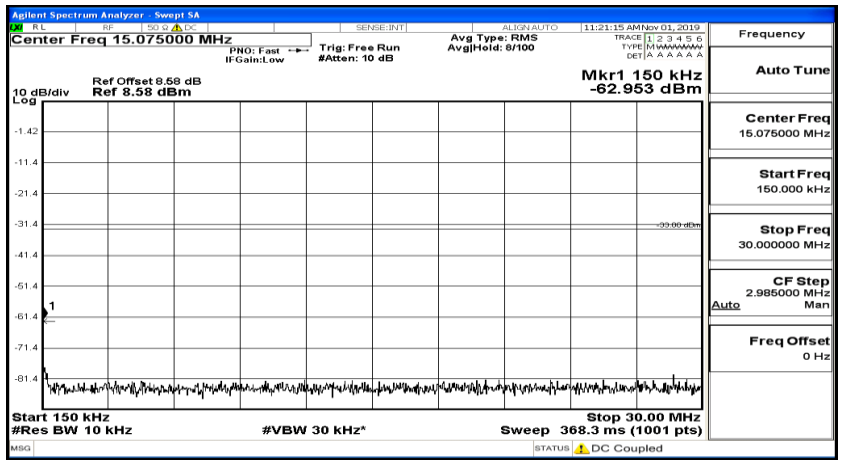

(Channel Bandwidth: 1.4 MHz)_MCH_16QAM_1RB#5