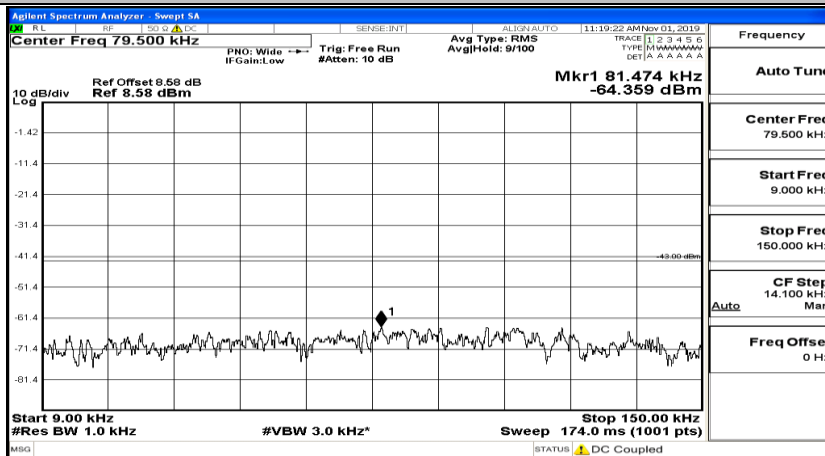

(Channel Bandwidth: 1.4 MHz)_LCH_QPSK_1RB#5