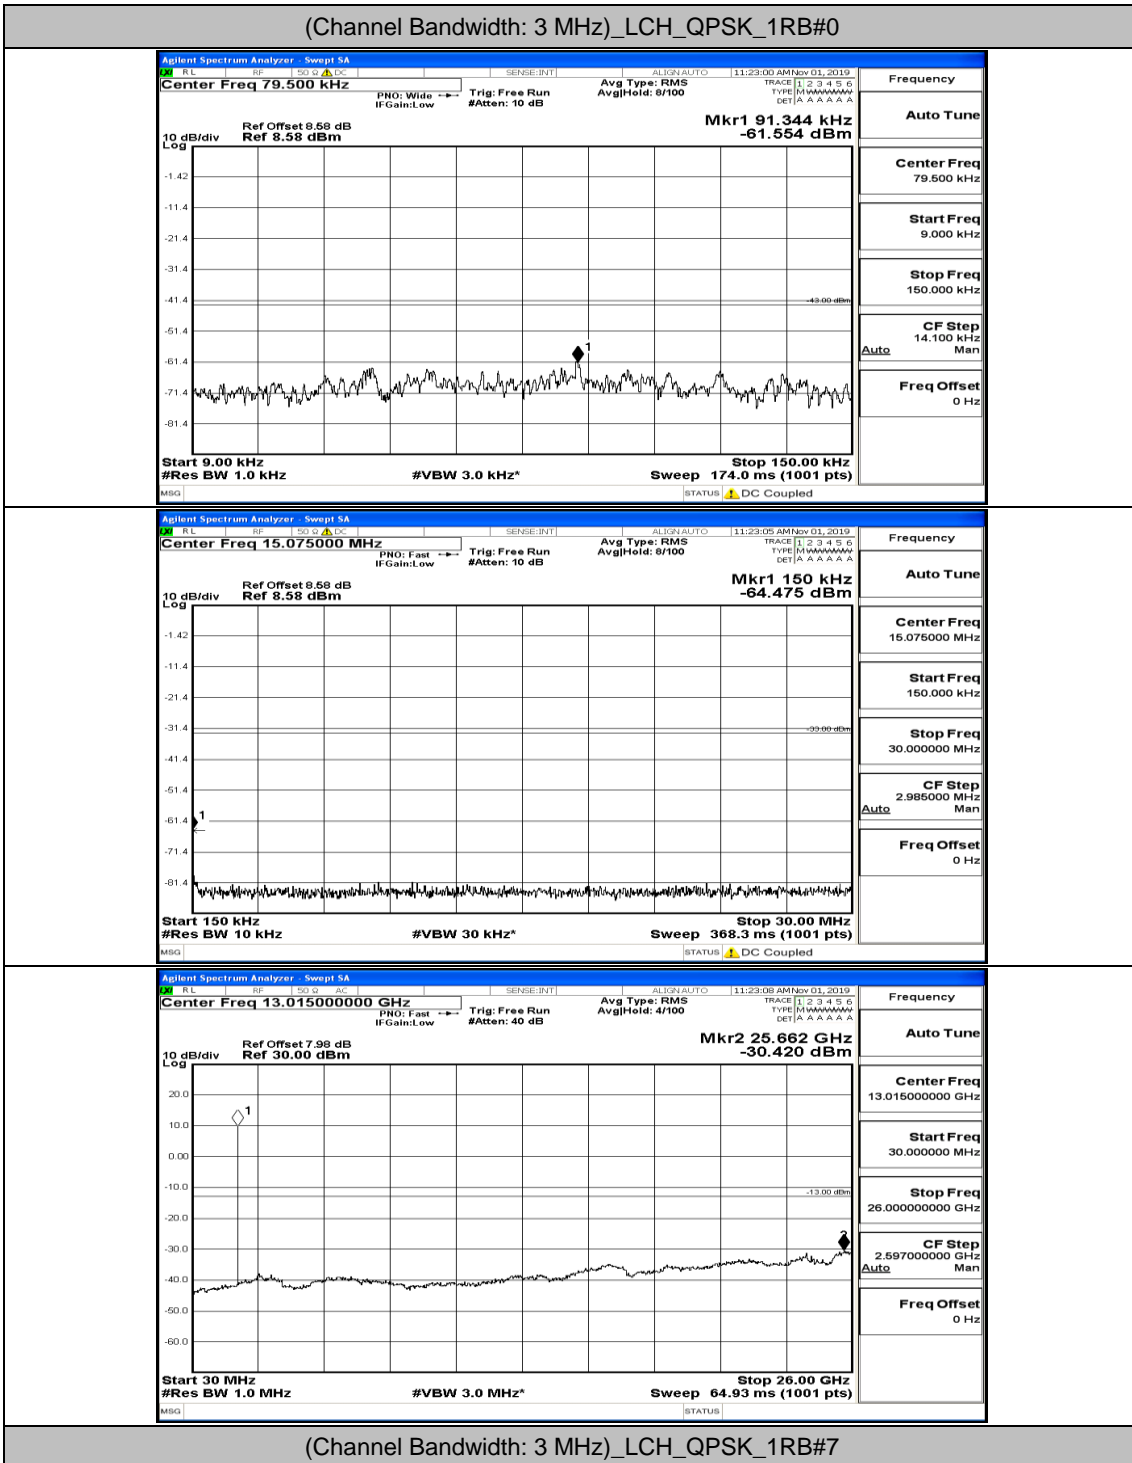

(Channel Bandwidth: 1.4 MHz)_HCH_16QAM_1RB#3

(Channel Bandwidth: 1.4 MHz)_HCH_16QAM_1RB#5

Channel Bandwidth: 3 MHz

(Channel Bandwidth: 3 MHz)_LCH_QPSK_1RB#0

(Channel Bandwidth: 3 MHz)_LCH_QPSK_1RB#7

(Channel Bandwidth: 3 MHz) LCH_QPSK_1RB#14