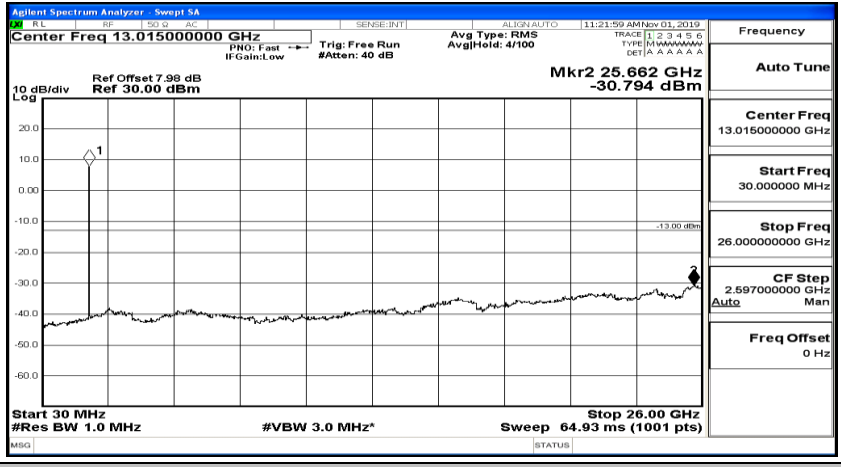

(Channel Bandwidth: 1.4 MHz)_HCH_QPSK_1RB#5