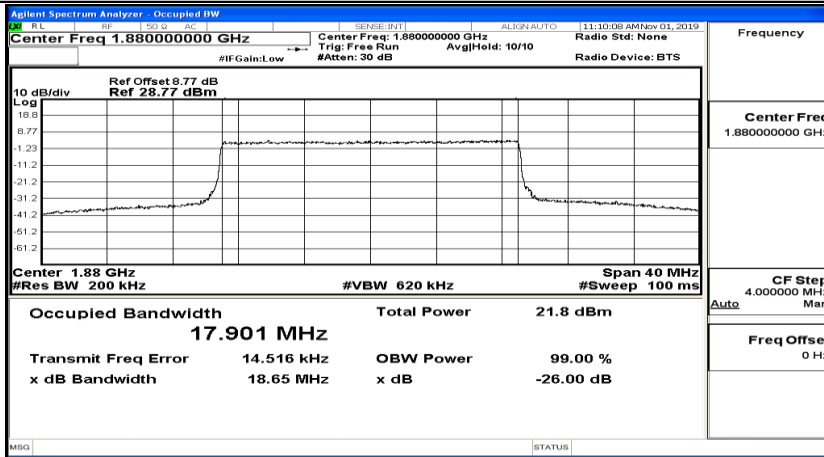

EBW & OBW Test Graph(s) (Channel Bandwidth:20 MHz)_MCH_QPSK

EBW & OBW Test Graph(s) (Channel Bandwidth:20 MHz)_HCH_QPSK

EBW & OBW Test Graph(s) (Channel Bandwidth:20 MHz)_LCH_16QAM

EBW & OBW Test Graph(s) (Channel Bandwidth:20 MHz)_MCH_16QAM