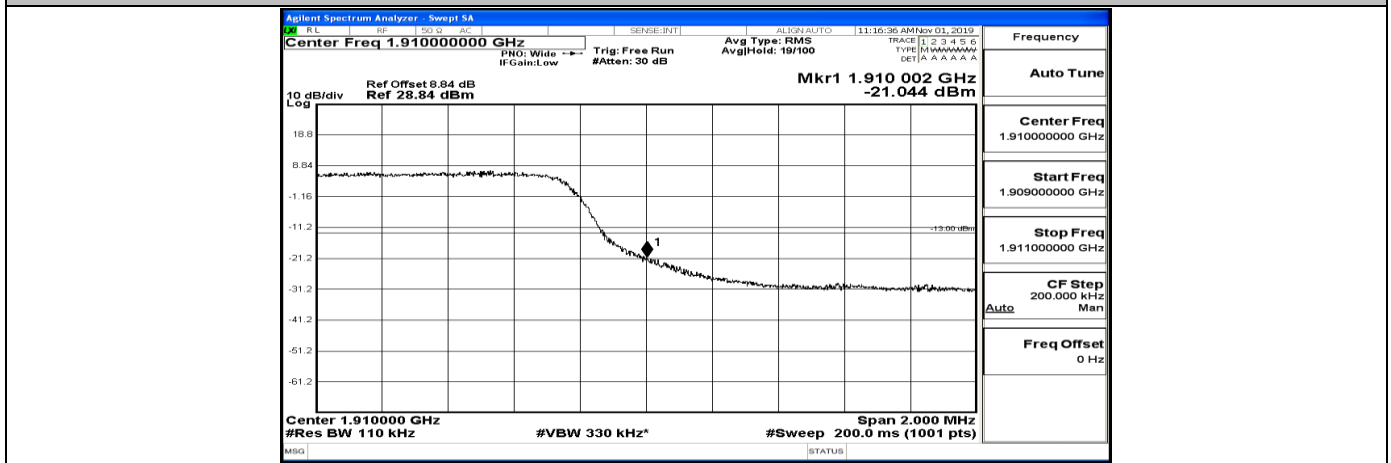

Channel Bandwidth: 5 MHz

Band Edge Test Graph(s) (Channel Bandwidth: 5 MHz)_HCH_QPSK