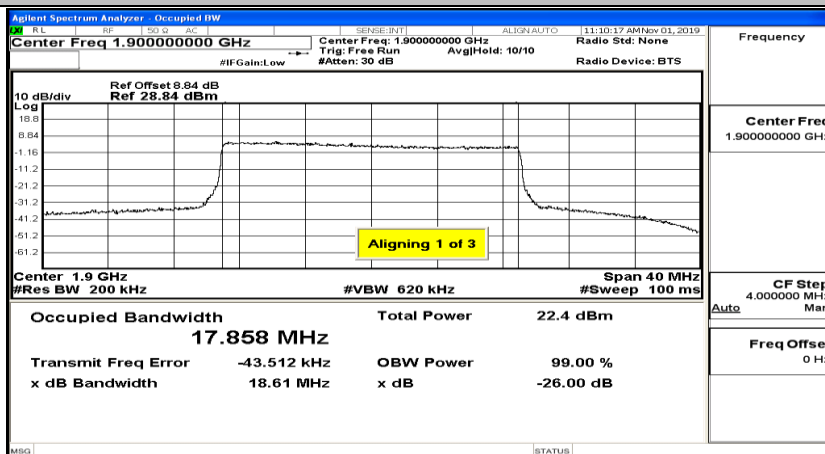

EBW & OBW Test Graph(s) (Channel Bandwidth:20 MHz)_HCH_QPSK