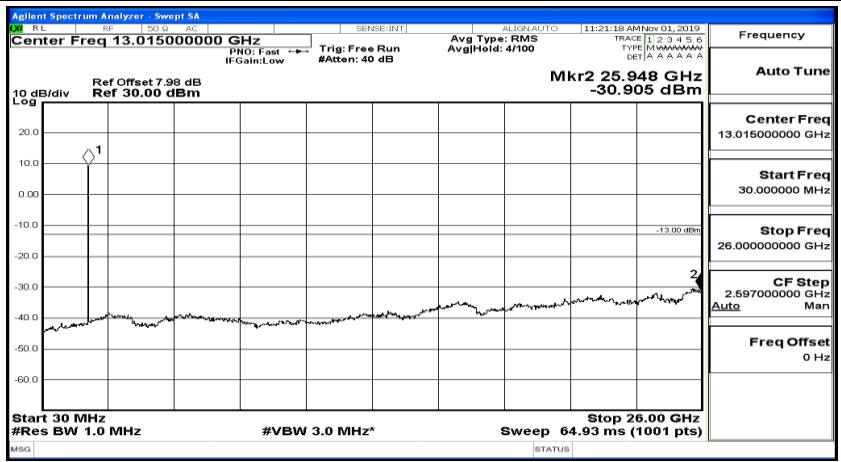

(Channel Bandwidth: 1.4 MHz)_MCH_16QAM_1RB#5