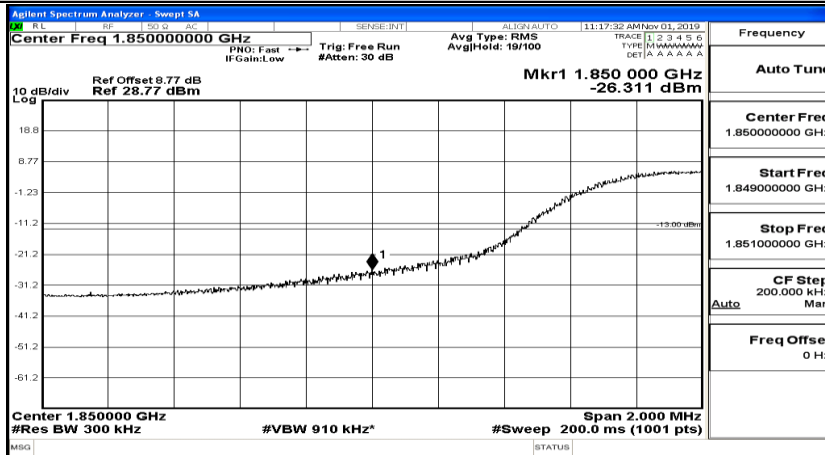

Channel Bandwidth: 15 MHz

Band Edge Test Graph(s) (Channel Bandwidth:15 MHz)_LCH_QPSK