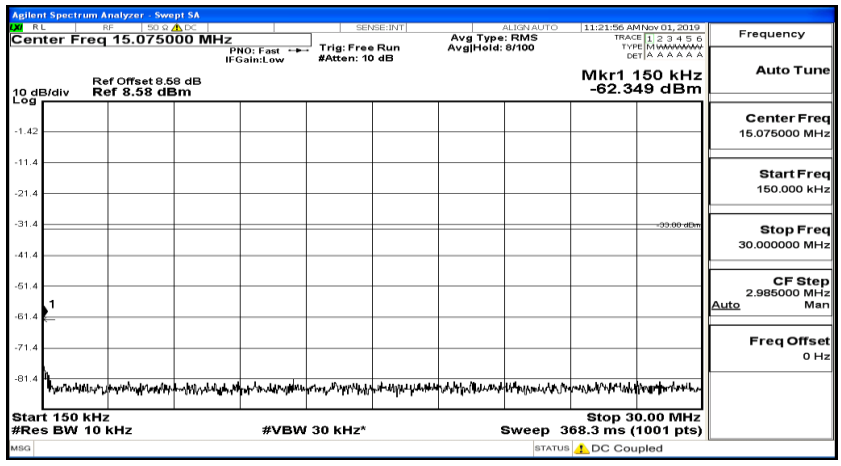

(Channel Bandwidth: 1.4 MHz)_HCH_QPSK_1RB#5