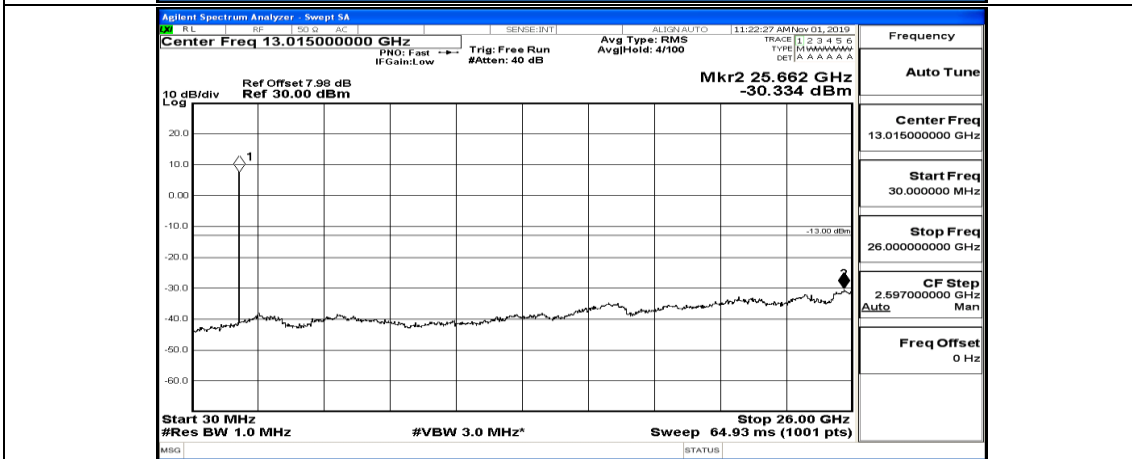

(Channel Bandwidth: 1.4 MHz)_LCH_16QAM_1RB#5

(Channel Bandwidth: 1.4 MHz)_MCH_16QAM_1RB#0

(Channel Bandwidth: 1.4 MHz)_MCH_16QAM_1RB#3

(Channel Bandwidth: 1.4 MHz)_MCH_16QAM_1RB#5

(Channel Bandwidth: 1.4 MHz)_HCH_16QAM_1RB#0