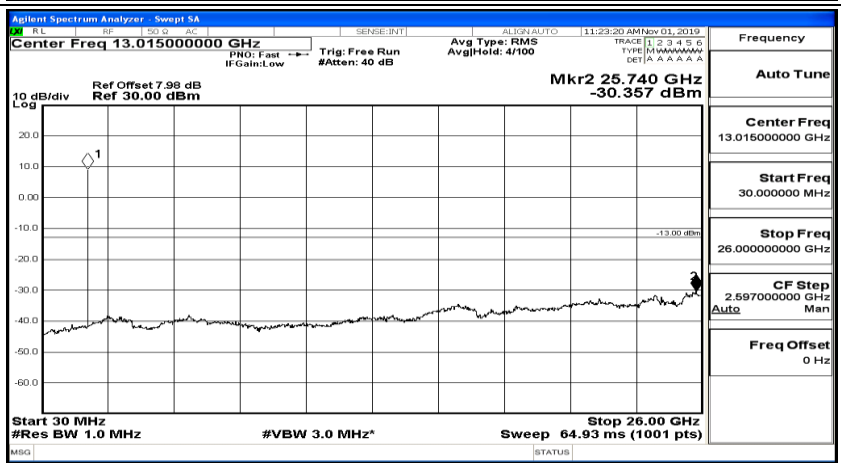

(Channel Bandwidth: 1.4 MHz)_HCH_16QAM_1RB#3

(Channel Bandwidth: 1.4 MHz)_HCH_16QAM_1RB#5

Channel Bandwidth: 3 MHz

(Channel Bandwidth: 3 MHz)_LCH_QPSK_1RB#0

(Channel Bandwidth: 3 MHz)_LCH_QPSK_1RB#7

(Channel Bandwidth: 3 MHz) LCH_QPSK_1RB#14