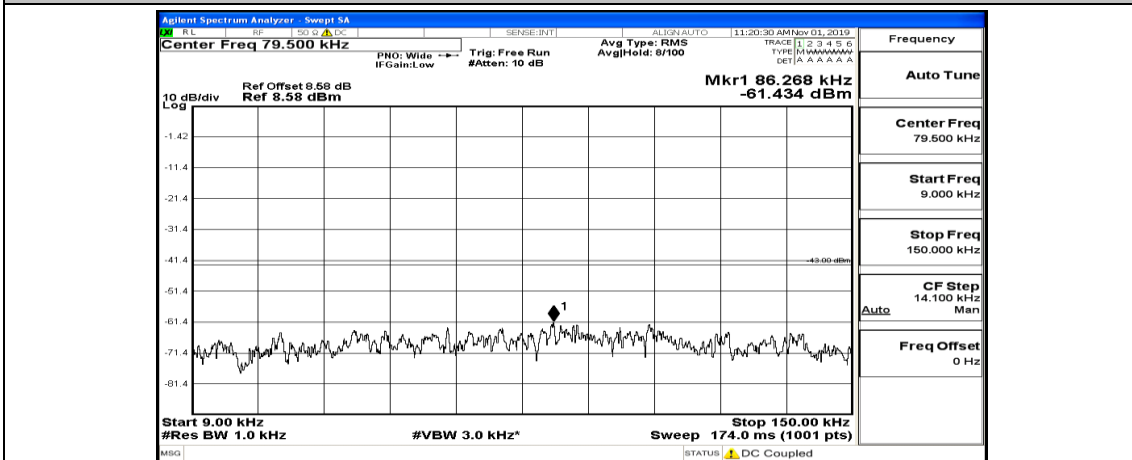

Test Graphs

Channel Bandwidth: 1.4 MHz

(Channel Bandwidth: 1.4 MHz)_LCH_QPSK_1RB#5

(Channel Bandwidth: 1.4 MHz)_MCH_QPSK_1RB#0

(Channel Bandwidth: 1.4 MHz)_MCH_QPSK_1RB#3

(Channel Bandwidth: 1.4 MHz)_MCH_QPSK_1RB#5