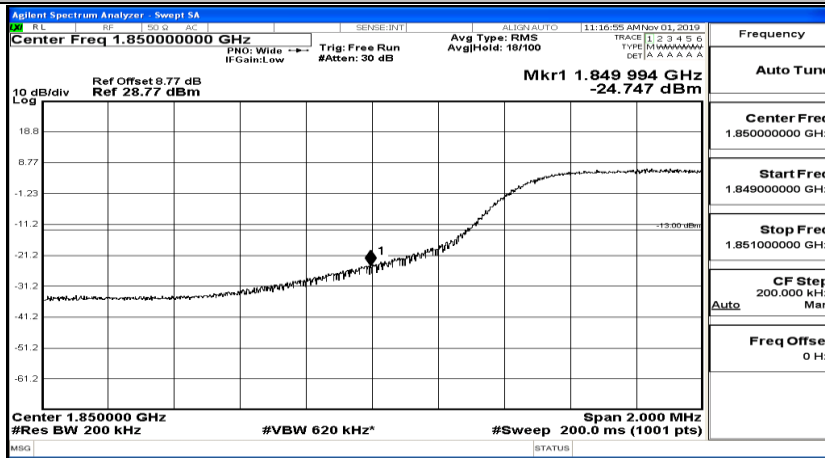

Channel Bandwidth: 10 MHz

Band Edge Test Graph(s) (Channel Bandwidth: 10 MHz)_LCH_QPSK