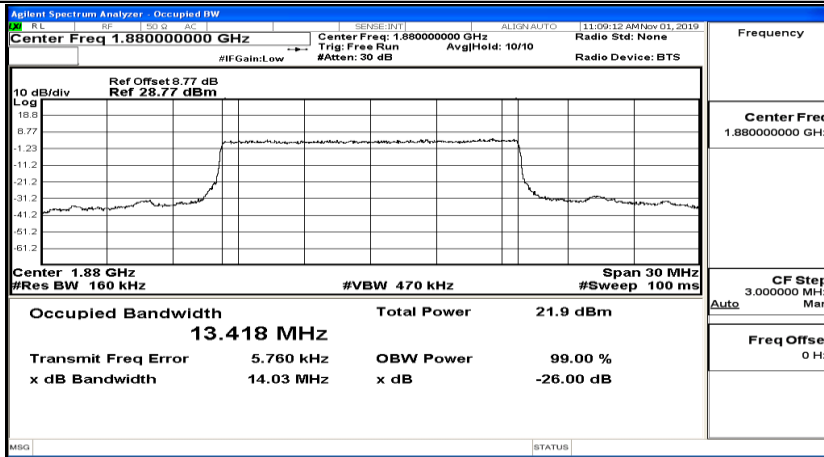

EBW & OBW Test Graph(s) (Channel Bandwidth:15 MHz)_MCH_16QAM