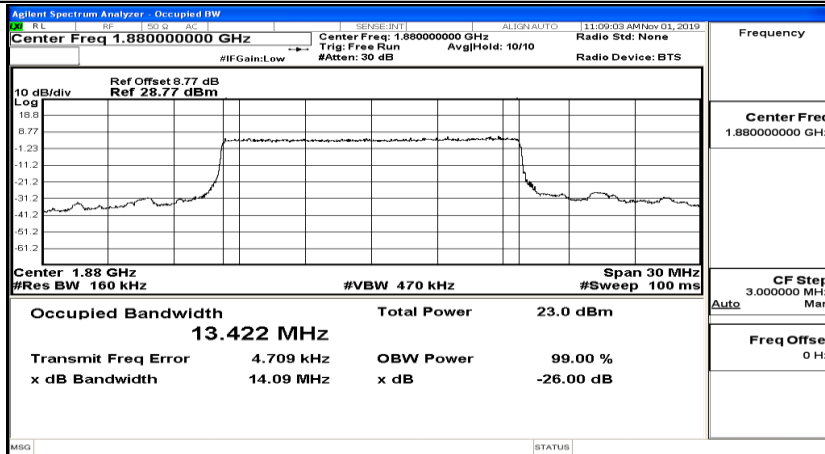

EBW & OBW Test Graph(s) (Channel Bandwidth:15 MHz)_MCH_QPSK