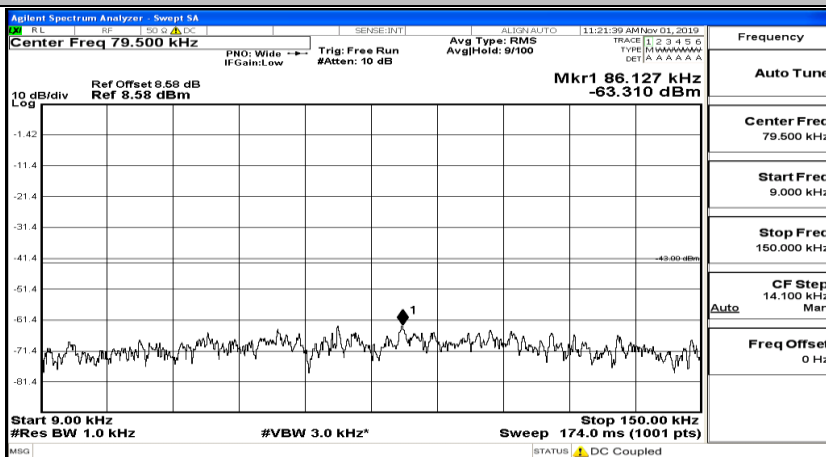

(Channel Bandwidth: 1.4 MHz)_HCH_QPSK_1RB#0

(Channel Bandwidth: 1.4 MHz)_HCH_QPSK_1RB#3