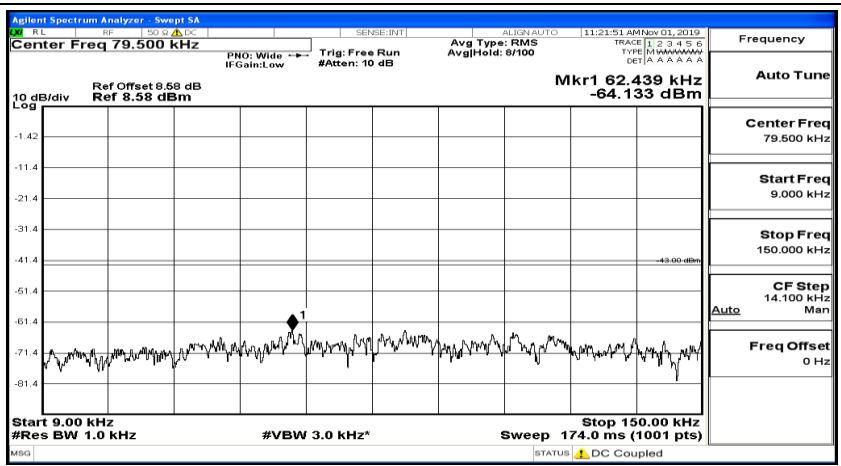

(Channel Bandwidth: 1.4 MHz)_HCH_QPSK_1RB#5