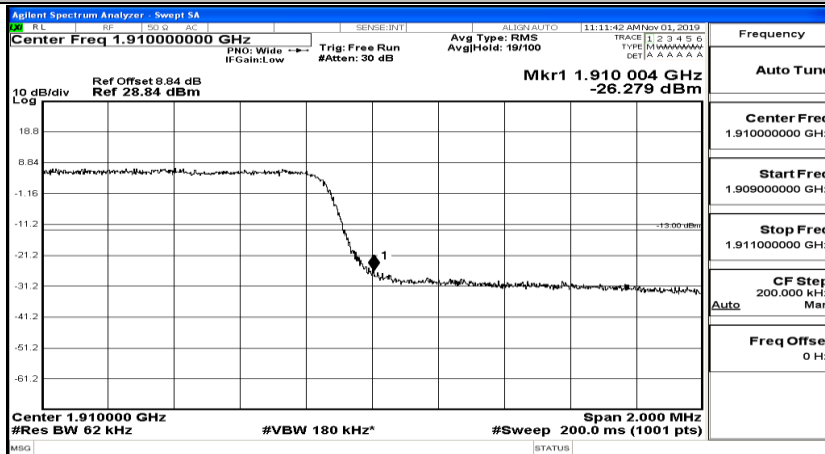

Band Edge Test Graph(s) (Channel Bandwidth: 3 MHz)_HCH_QPSK