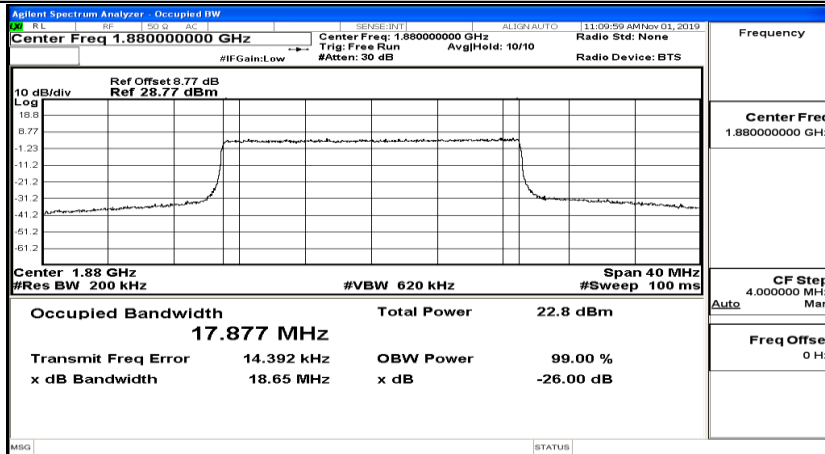

EBW & OBW Test Graph(s) (Channel Bandwidth:20 MHz)_MCH_QPSK