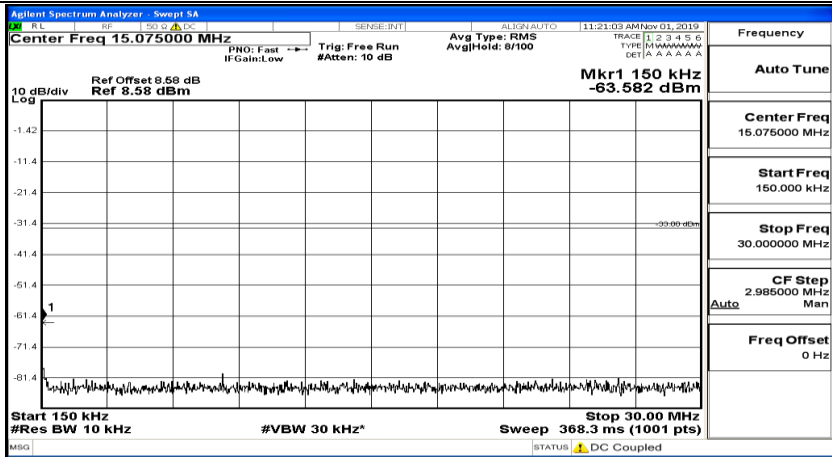

(Channel Bandwidth: 1.4 MHz)_MCH_16QAM_1RB#0

(Channel Bandwidth: 1.4 MHz)_MCH_16QAM_1RB#3