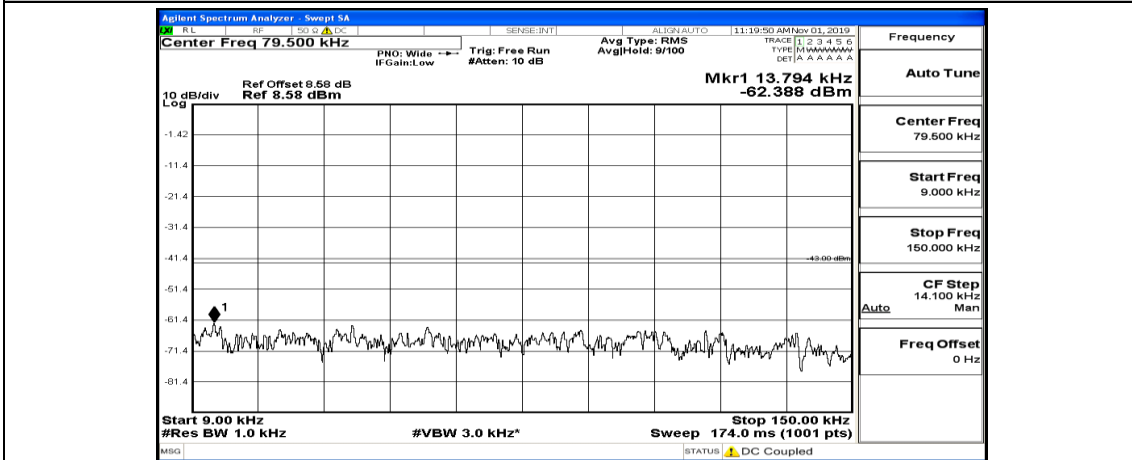

(Channel Bandwidth: 1.4 MHz)_HCH_QPSK_1RB#0

(Channel Bandwidth: 1.4 MHz)_HCH_QPSK_1RB#3

(Channel Bandwidth: 1.4 MHz)_HCH_QPSK_1RB#5

(Channel Bandwidth: 1.4 MHz)_LCH_16QAM_1RB#0

(Channel Bandwidth: 1.4 MHz)_LCH_16QAM_1RB#3