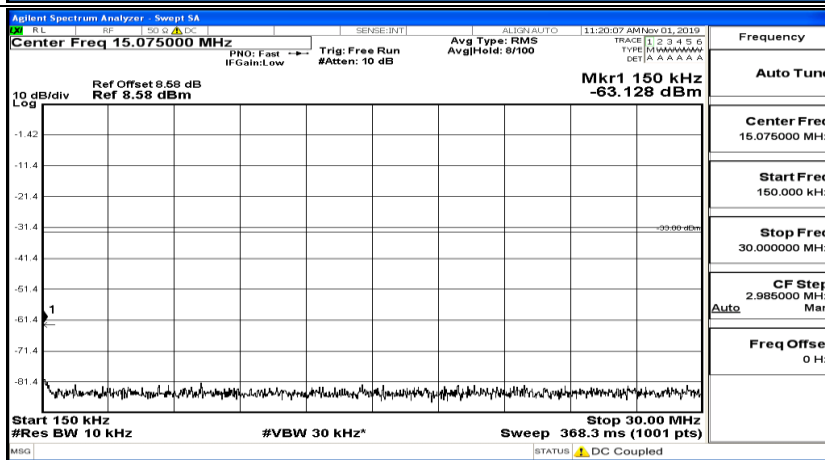

(Channel Bandwidth: 1.4 MHz)_LCH_16QAM_1RB#5