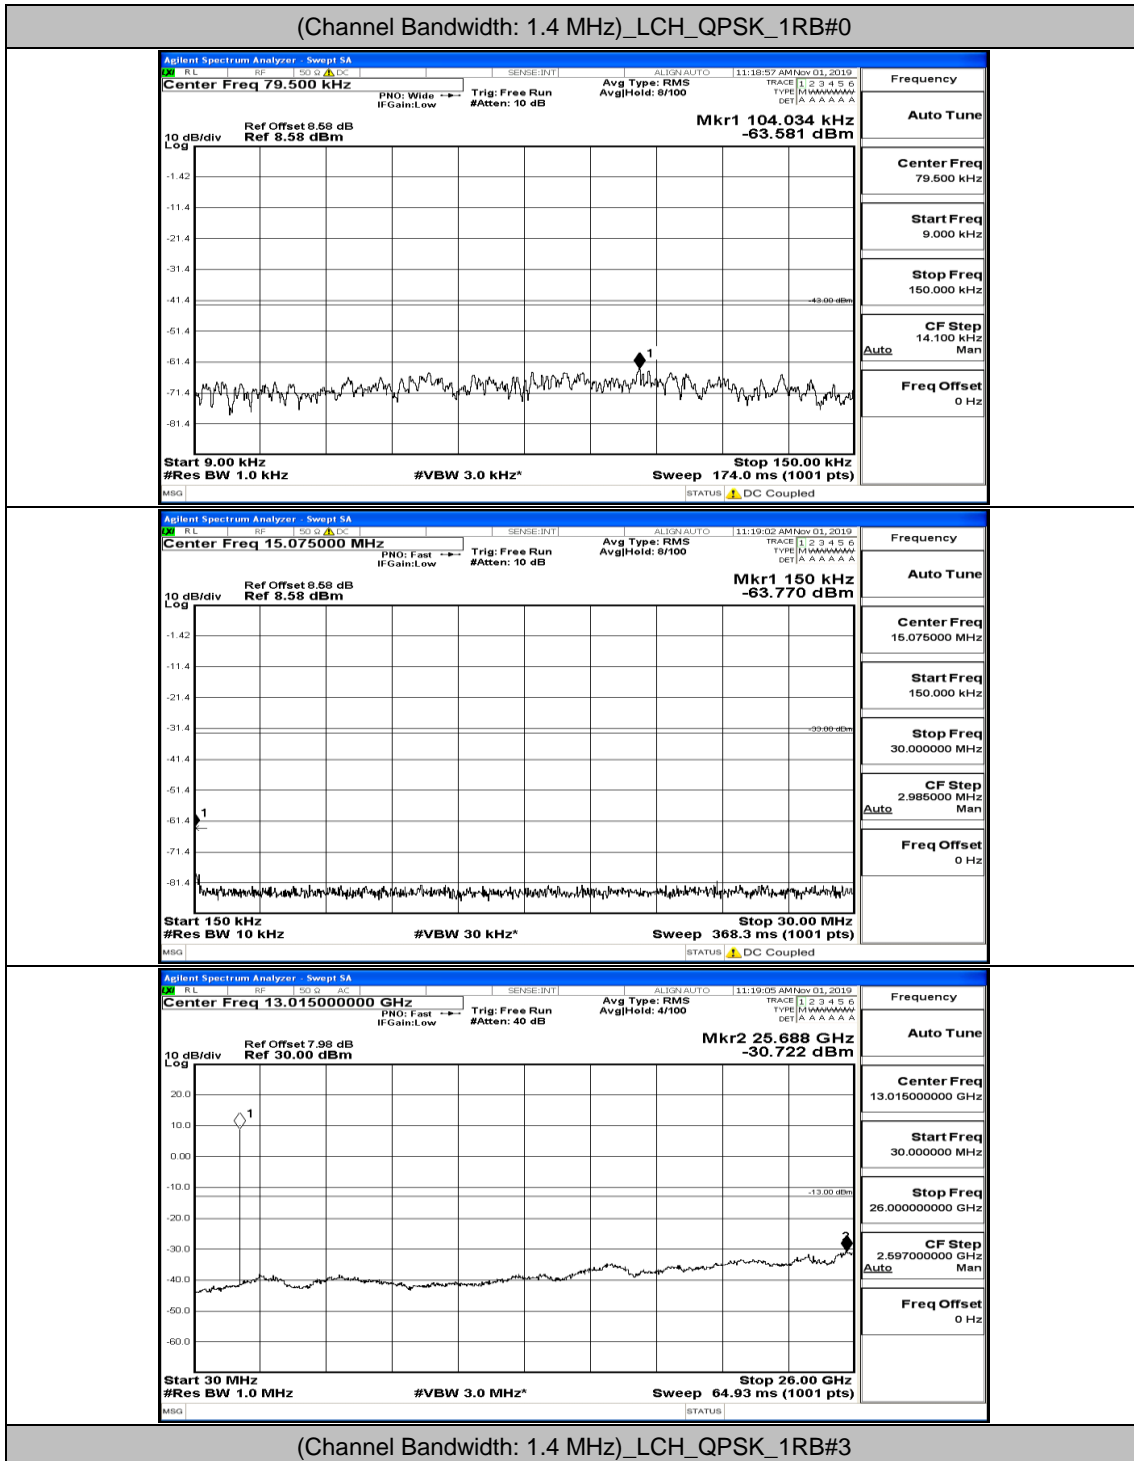

A.5 Conducted Spurious Emission

Test Graphs

Channel Bandwidth: 1.4 MHz