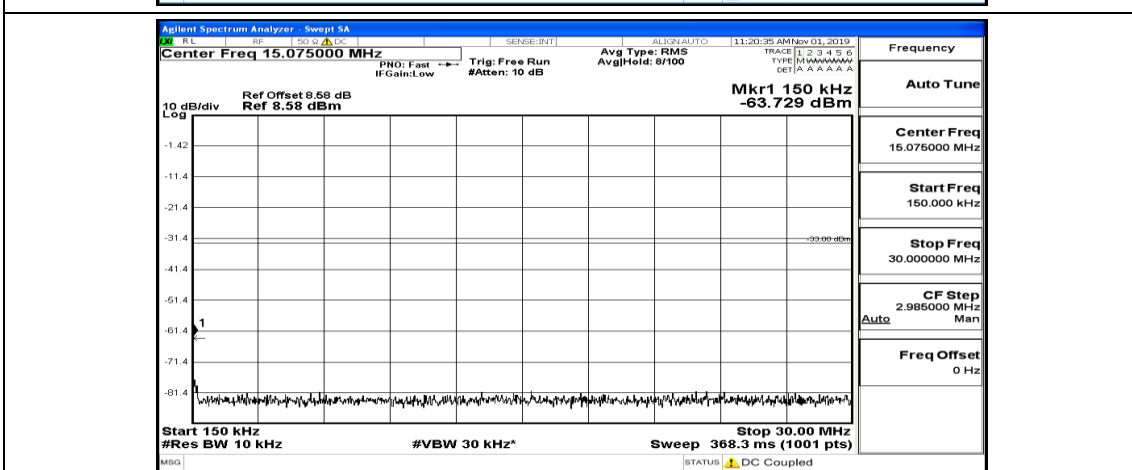

Test Graphs

Channel Bandwidth: 1.4 MHz

(Channel Bandwidth: 1.4 MHz)_LCH_QPSK_1RB#5

(Channel Bandwidth: 1.4 MHz)_MCH_QPSK_1RB#0

(Channel Bandwidth: 1.4 MHz)_MCH_QPSK_1RB#3

(Channel Bandwidth: 1.4 MHz)_MCH_QPSK_1RB#5