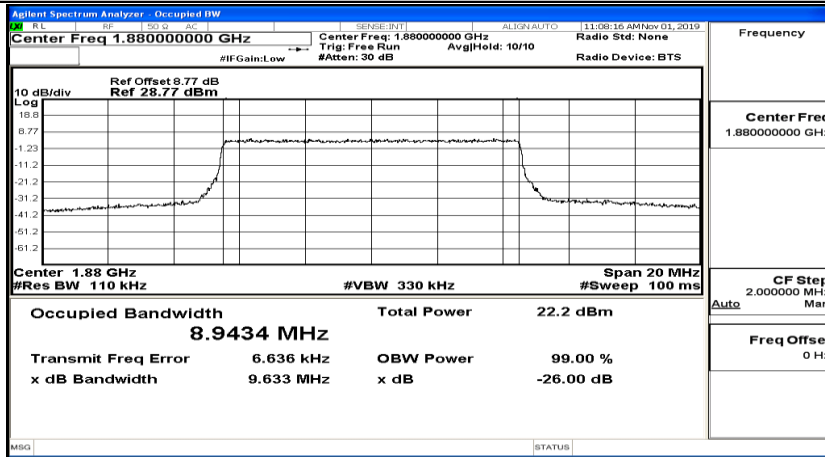

EBW & OBW Test Graph(s) (Channel Bandwidth: 10 MHz)_LCH_16QAM

EBW & OBW Test Graph(s) (Channel Bandwidth: 10 MHz)_MCH_16QAM

EBW & OBW Test Graph(s) (Channel Bandwidth: 10 MHz)_HCH_16QAM

Channel Bandwidth: 15 MHz