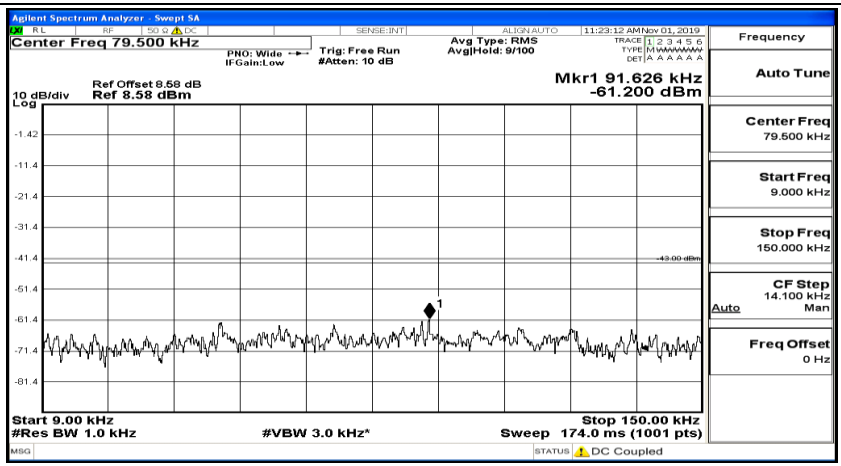

(Channel Bandwidth: 1.4 MHz)_HCH_16QAM_1RB#3

(Channel Bandwidth: 1.4 MHz)_HCH_16QAM_1RB#5

Channel Bandwidth: 3 MHz

(Channel Bandwidth: 3 MHz)_LCH_QPSK_1RB#0

(Channel Bandwidth: 3 MHz)_LCH_QPSK_1RB#7

(Channel Bandwidth: 3 MHz) LCH_QPSK_1RB#14