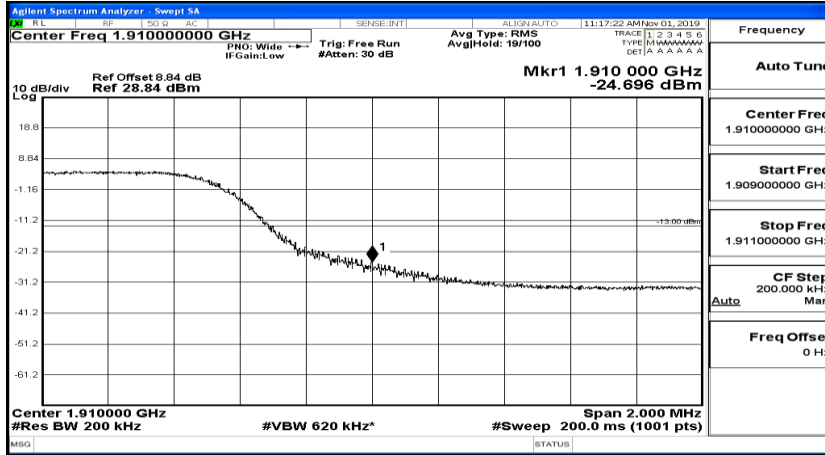

Band Edge Test Graph(s) (Channel Bandwidth: 10 MHz)_HCH_16QAM