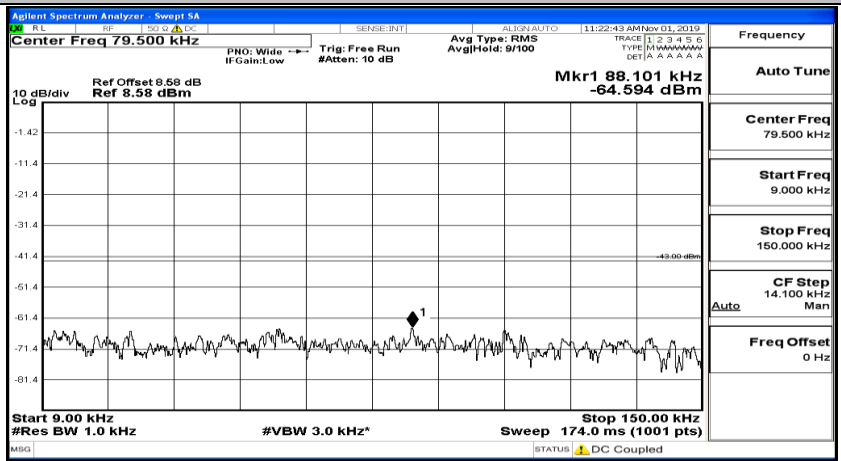

(Channel Bandwidth: 1.4 MHz)_HCH_16QAM_1RB#5