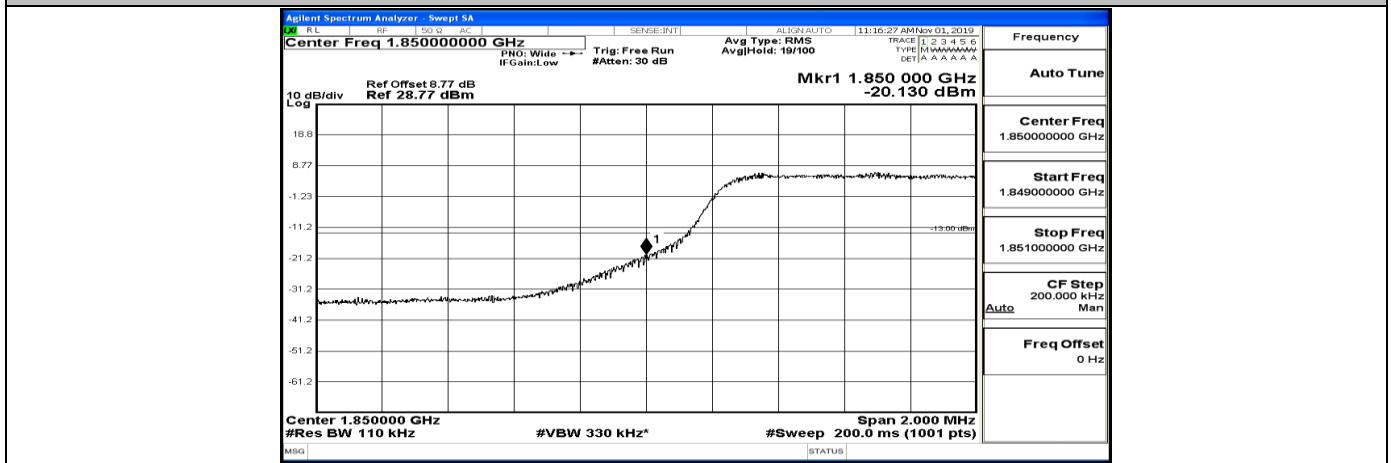

Band Edge Test Graph(s) (Channel Bandwidth: 5 MHz)_LCH_16QAM