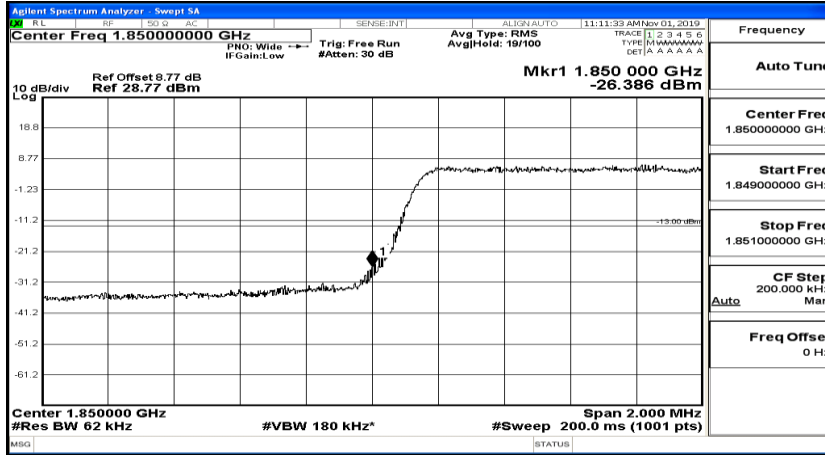

Band Edge Test Graph(s) (Channel Bandwidth: 3 MHz)_LCH_16QAM