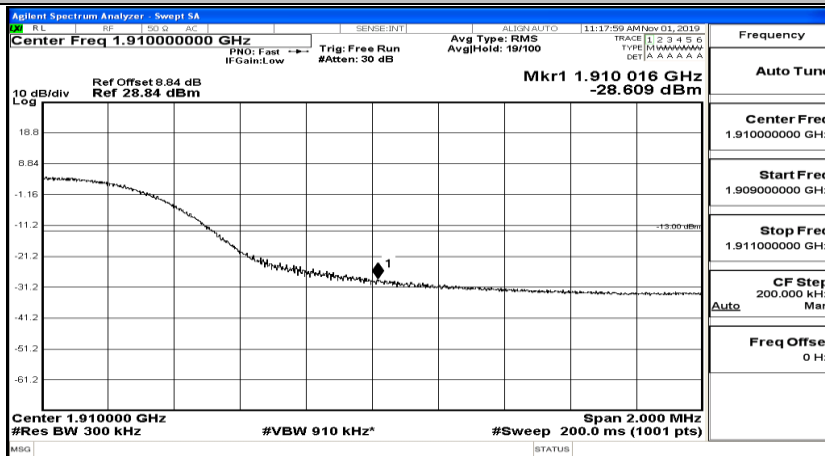

Band Edge Test Graph(s) (Channel Bandwidth: 10 MHz)_HCH_16QAM

Channel Bandwidth: 15 MHz

Band Edge Test Graph(s) (Channel Bandwidth:15 MHz)_LCH_QPSK

Band Edge Test Graph(s) (Channel Bandwidth:15 MHz)_HCH_QPSK

Band Edge Test Graph(s) (Channel Bandwidth:15 MHz)_LCH_16QAM

Band Edge Test Graph(s) (Channel Bandwidth:15 MHz)_HCH_16QAM

Channel Bandwidth: 20 MHz

Band Edge Test Graph(s) (Channel Bandwidth:20 MHz)_LCH_QPSK