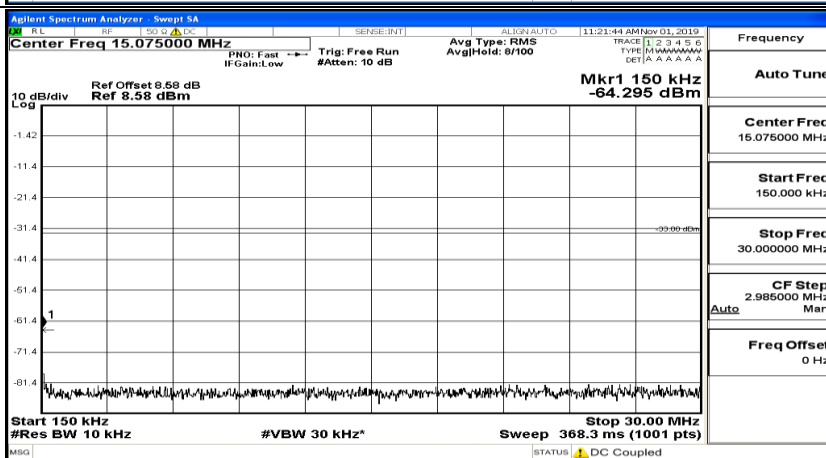

(Channel Bandwidth: 1.4 MHz)_HCH_QPSK_1RB#0

(Channel Bandwidth: 1.4 MHz)_HCH_QPSK_1RB#3