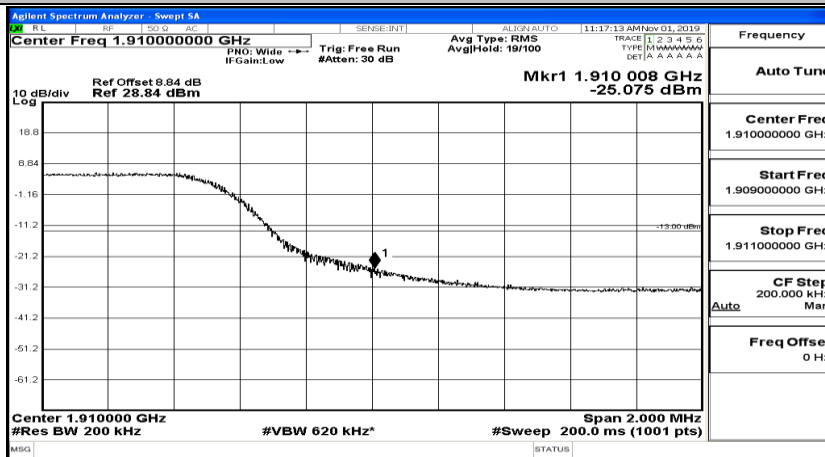

Channel Bandwidth: 5 MHz

Band Edge Test Graph(s) (Channel Bandwidth: 5 MHz)_HCH_QPSK

Band Edge Test Graph(s) (Channel Bandwidth: 5 MHz)_LCH_16QAM

Band Edge Test Graph(s) (Channel Bandwidth: 5 MHz)_HCH_16QAM

Channel Bandwidth: 10 MHz

Band Edge Test Graph(s) (Channel Bandwidth: 10 MHz)_LCH_QPSK

Band Edge Test Graph(s) (Channel Bandwidth: 10 MHz)_HCH_QPSK

Band Edge Test Graph(s) (Channel Bandwidth: 10 MHz)_LCH_16QAM