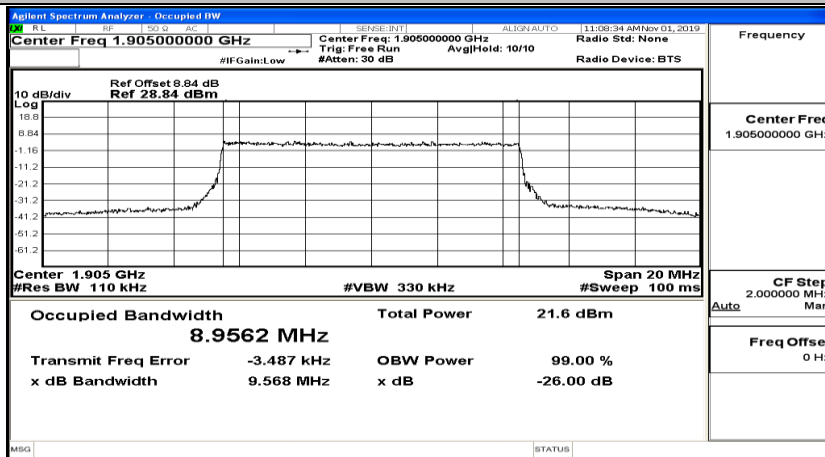

EBW & OBW Test Graph(s) (Channel Bandwidth: 10 MHz)_LCH_16QAM

EBW & OBW Test Graph(s) (Channel Bandwidth: 10 MHz)_MCH_16QAM

EBW & OBW Test Graph(s) (Channel Bandwidth: 10 MHz)_HCH_16QAM

Channel Bandwidth: 15 MHz