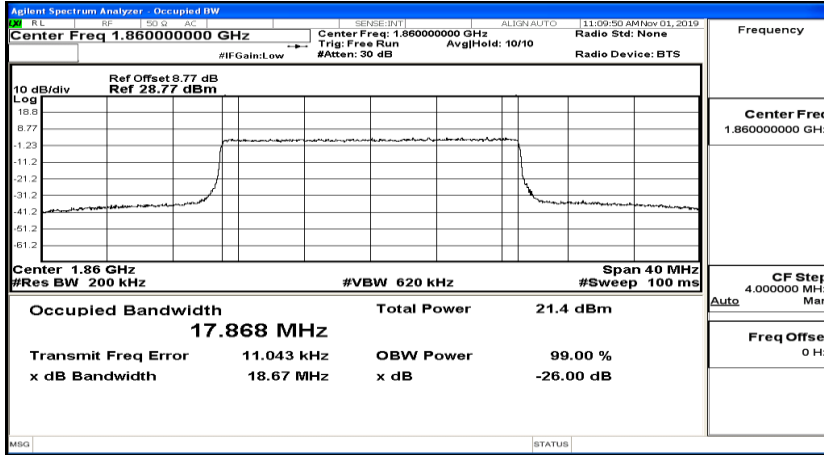

EBW & OBW Test Graph(s) (Channel Bandwidth:20 MHz)_LCH_16QAM