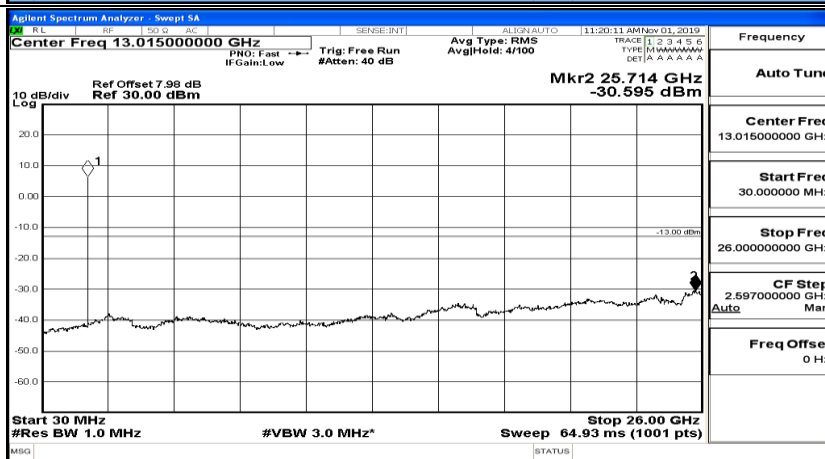

(Channel Bandwidth: 1.4 MHz)_LCH_16QAM_1RB#5