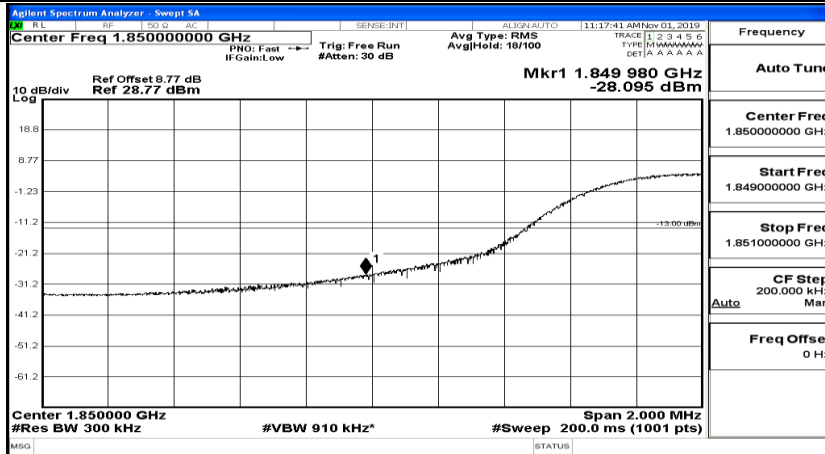

Band Edge Test Graph(s) (Channel Bandwidth:15 MHz)_LCH_16QAM