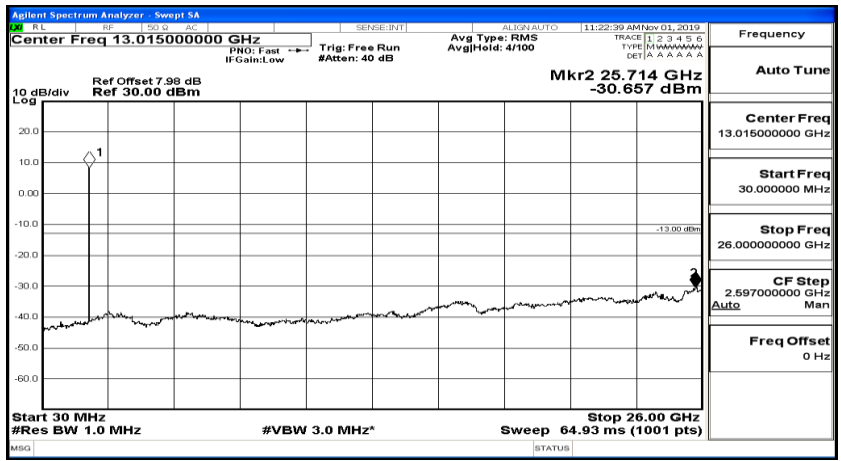

(Channel Bandwidth: 1.4 MHz)_HCH_16QAM_1RB#5