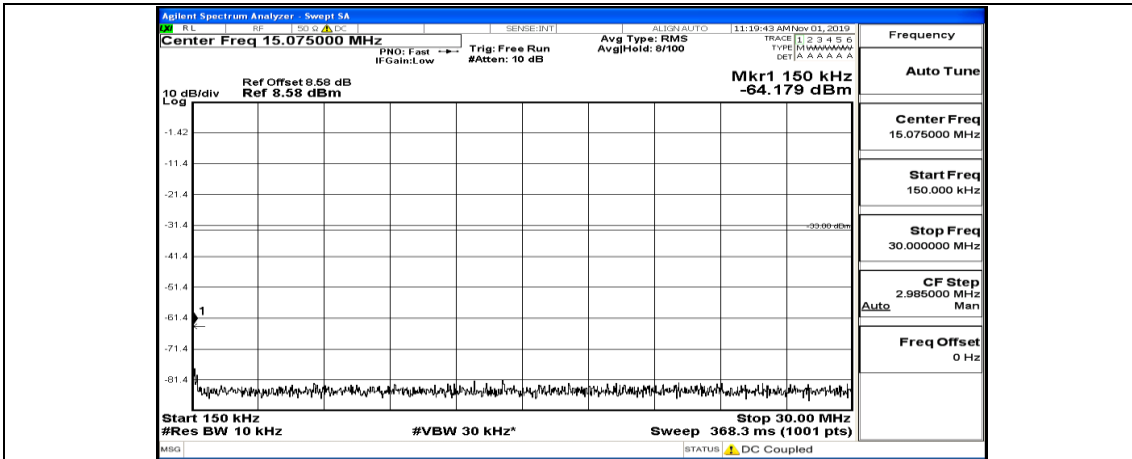

(Channel Bandwidth: 1.4 MHz)_HCH_QPSK_1RB#0

(Channel Bandwidth: 1.4 MHz)_HCH_QPSK_1RB#3

(Channel Bandwidth: 1.4 MHz)_HCH_QPSK_1RB#5

(Channel Bandwidth: 1.4 MHz)_LCH_16QAM_1RB#0

(Channel Bandwidth: 1.4 MHz)_LCH_16QAM_1RB#3