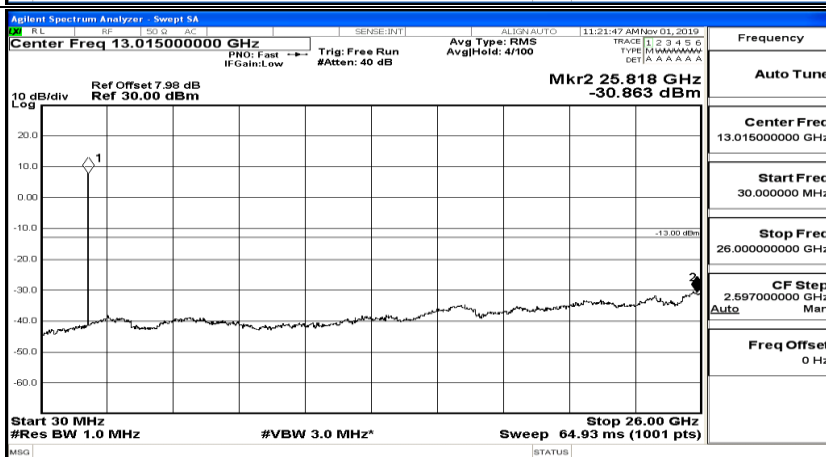

(Channel Bandwidth: 1.4 MHz)_HCH_QPSK_1RB#0

(Channel Bandwidth: 1.4 MHz)_HCH_QPSK_1RB#3