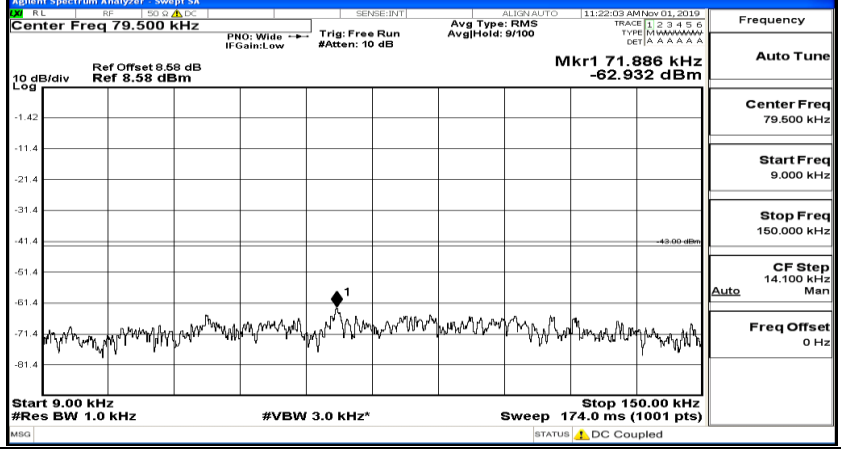

(Channel Bandwidth: 1.4 MHz)_HCH_QPSK_1RB#5