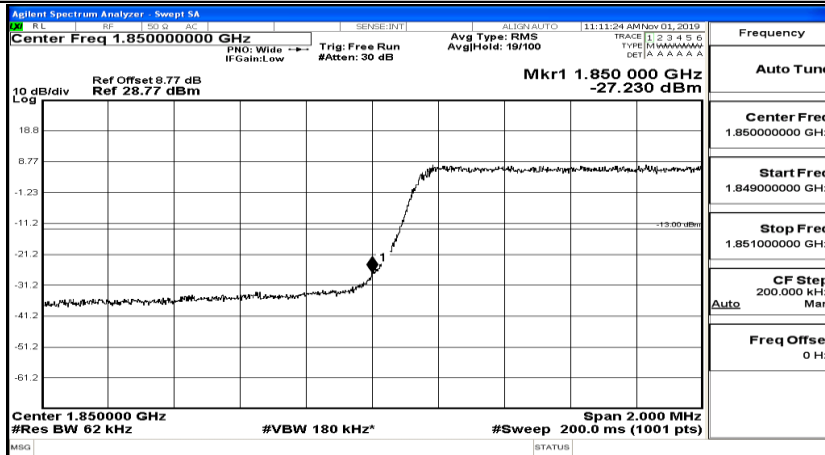

Band Edge Test Graph(s) (Channel Bandwidth: 1.4 MHz)_LCH_16QAM

Band Edge Test Graph(s) (Channel Bandwidth: 1.4 MHz)_HCH_16QAM

Channel Bandwidth: 3 MHz

Band Edge Test Graph(s) (Channel Bandwidth: 3 MHz)_LCH_QPSK