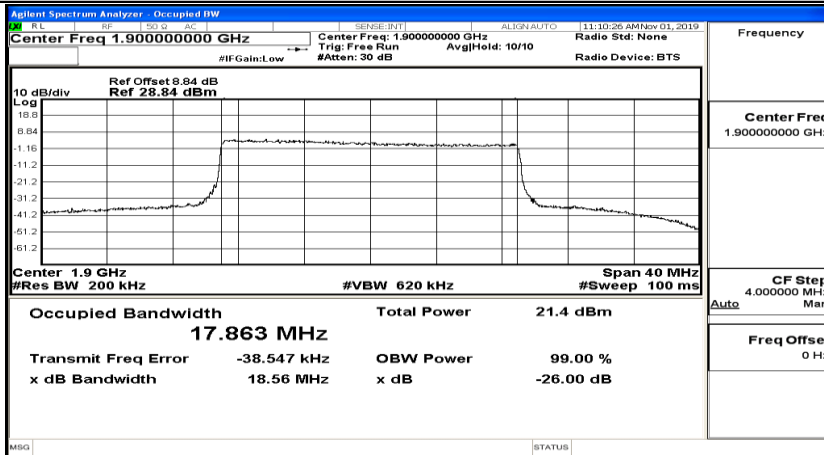

EBW & OBW Test Graph(s) (Channel Bandwidth:20 MHz)_HCH_16QAM