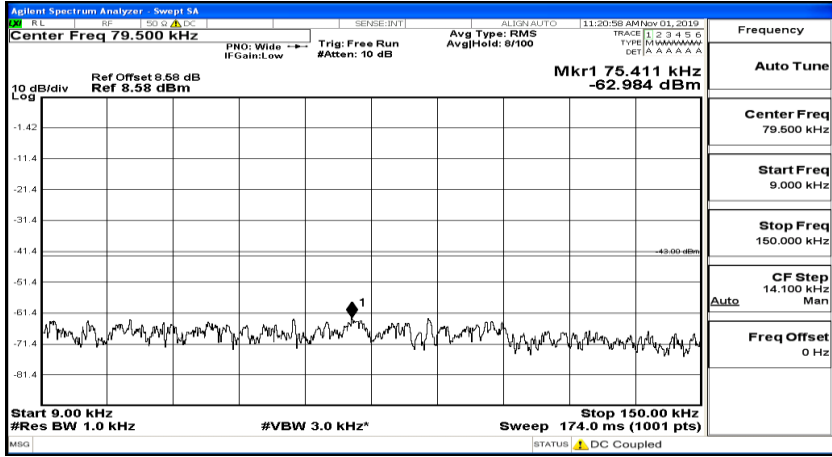

(Channel Bandwidth: 1.4 MHz)_MCH_16QAM_1RB#0

(Channel Bandwidth: 1.4 MHz)_MCH_16QAM_1RB#3