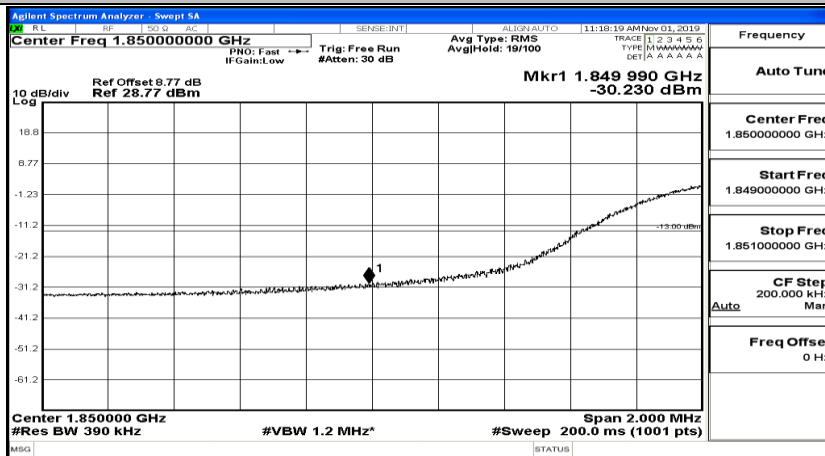

Band Edge Test Graph(s) (Channel Bandwidth:20 MHz)_LCH_16QAM