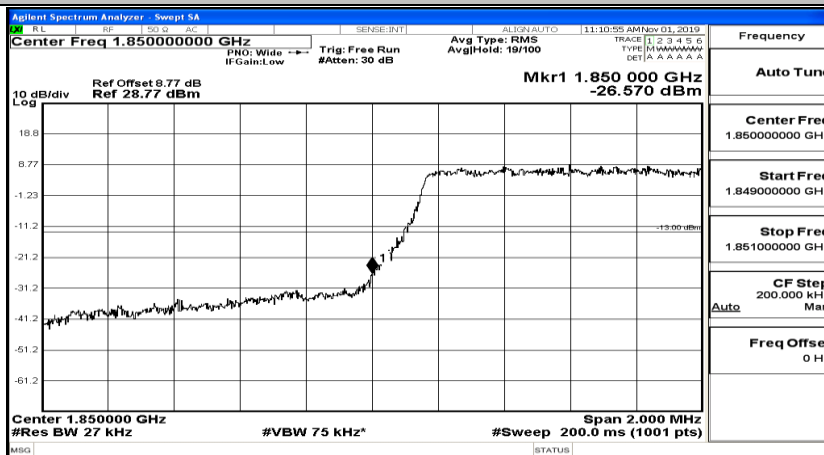

Band Edge Test Graph(s) (Channel Bandwidth: 1.4 MHz)_LCH_16QAM