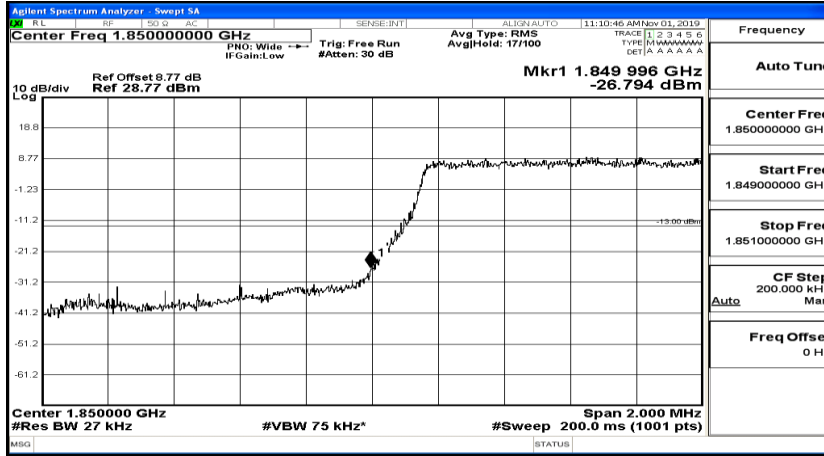

EBW & OBW Test Graph(s) (Channel Bandwidth:20 MHz)_HCH_16QAM

A.4 Band Edge

Test Graphs

Channel Bandwidth: 1.4 MHz

Band Edge Test Graph(s) (Channel Bandwidth: 1.4 MHz)_LCH_QPSK

Band Edge Test Graph(s) (Channel Bandwidth: 1.4 MHz)_HCH_QPSK