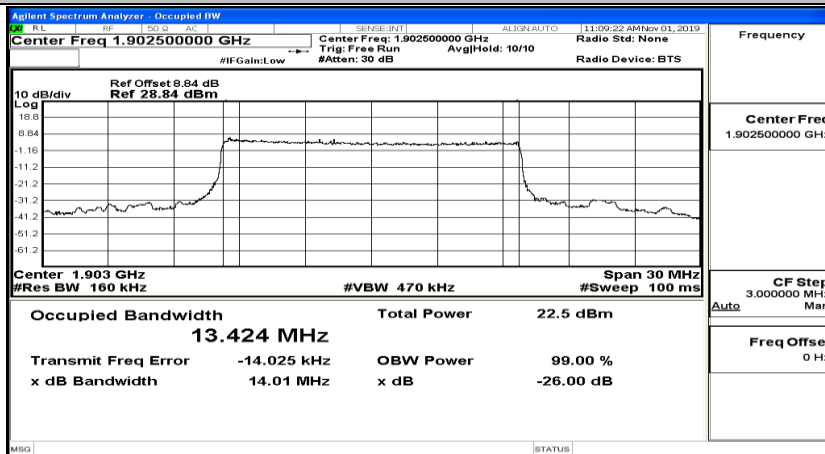

EBW & OBW Test Graph(s) (Channel Bandwidth:15 MHz)_HCH_QPSK