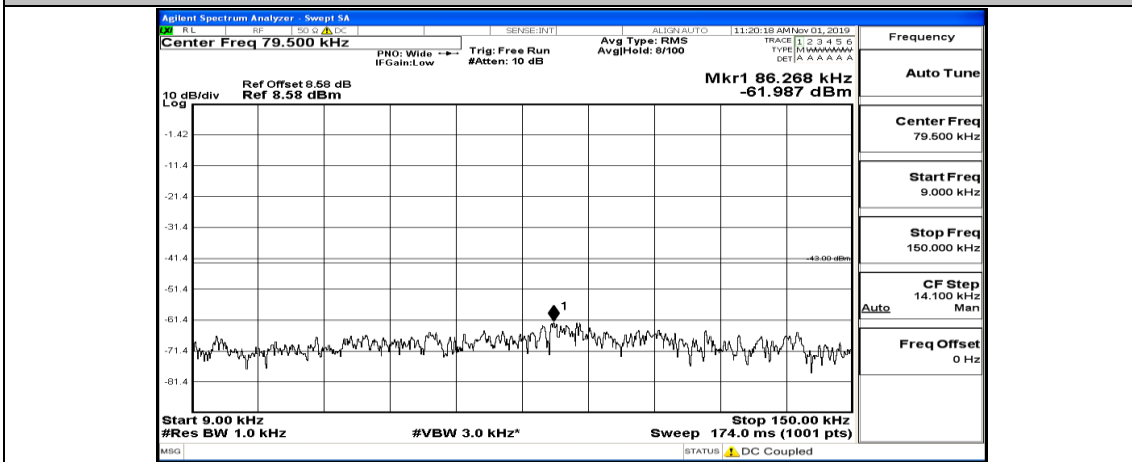

Test Graphs

Channel Bandwidth: 1.4 MHz

(Channel Bandwidth: 1.4 MHz)_LCH_QPSK_1RB#5

(Channel Bandwidth: 1.4 MHz)_MCH_QPSK_1RB#0

(Channel Bandwidth: 1.4 MHz)_MCH_QPSK_1RB#3

(Channel Bandwidth: 1.4 MHz)_MCH_QPSK_1RB#5