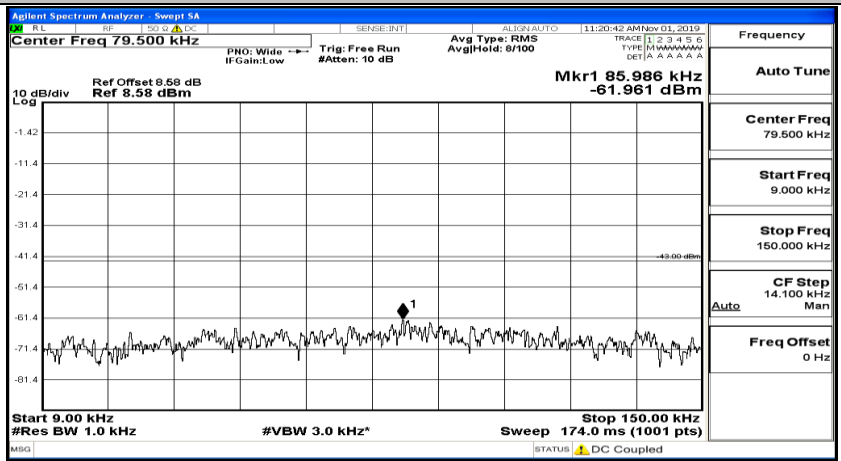

Test Graphs

Channel Bandwidth: 1.4 MHz

(Channel Bandwidth: 1.4 MHz)_LCH_QPSK_1RB#5

(Channel Bandwidth: 1.4 MHz)_MCH_QPSK_1RB#0

(Channel Bandwidth: 1.4 MHz)_MCH_QPSK_1RB#3

(Channel Bandwidth: 1.4 MHz)_MCH_QPSK_1RB#5