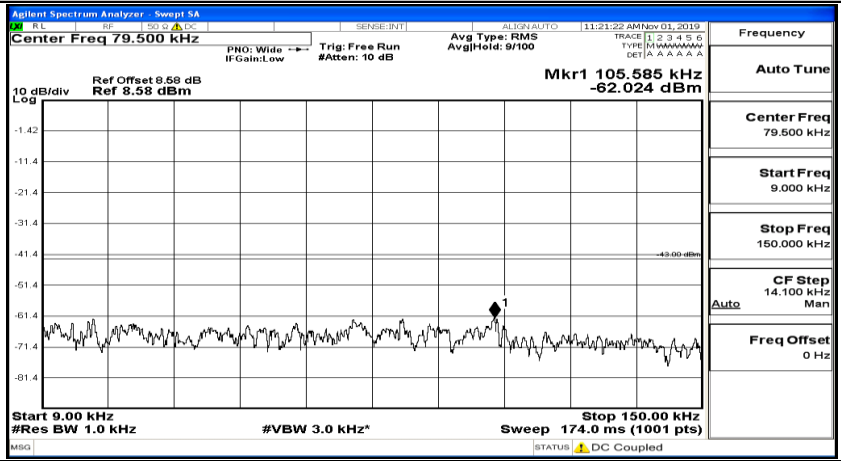

(Channel Bandwidth: 1.4 MHz)_LCH_16QAM_1RB#5

(Channel Bandwidth: 1.4 MHz)_MCH_16QAM_1RB#0

(Channel Bandwidth: 1.4 MHz)_MCH_16QAM_1RB#3

(Channel Bandwidth: 1.4 MHz)_MCH_16QAM_1RB#5

(Channel Bandwidth: 1.4 MHz)_HCH_16QAM_1RB#0