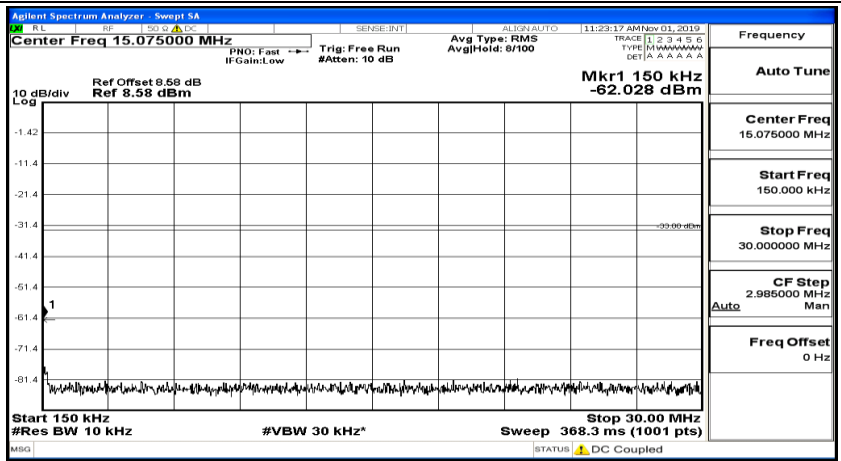

(Channel Bandwidth: 1.4 MHz)_HCH_16QAM_1RB#3

(Channel Bandwidth: 1.4 MHz)_HCH_16QAM_1RB#5

Channel Bandwidth: 3 MHz

(Channel Bandwidth: 3 MHz)_LCH_QPSK_1RB#0

(Channel Bandwidth: 3 MHz)_LCH_QPSK_1RB#7

(Channel Bandwidth: 3 MHz) LCH_QPSK_1RB#14