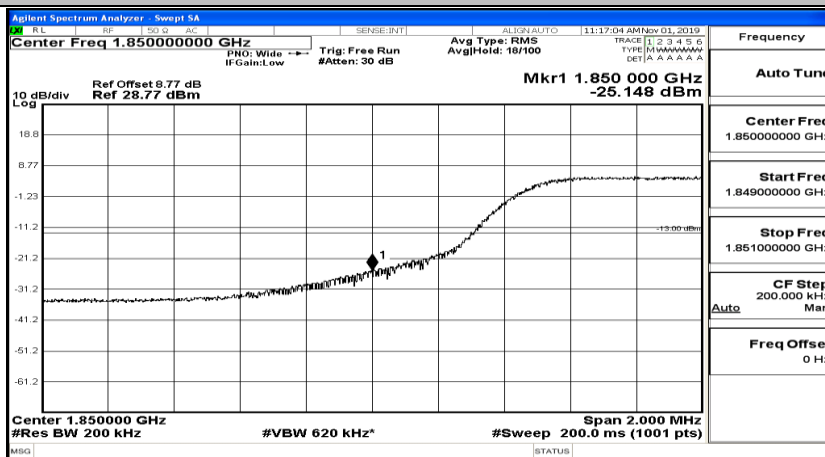

Channel Bandwidth: 10 MHz

Band Edge Test Graph(s) (Channel Bandwidth: 10 MHz)_LCH_QPSK

Band Edge Test Graph(s) (Channel Bandwidth: 10 MHz)_HCH_QPSK

Band Edge Test Graph(s) (Channel Bandwidth: 10 MHz)_LCH_16QAM