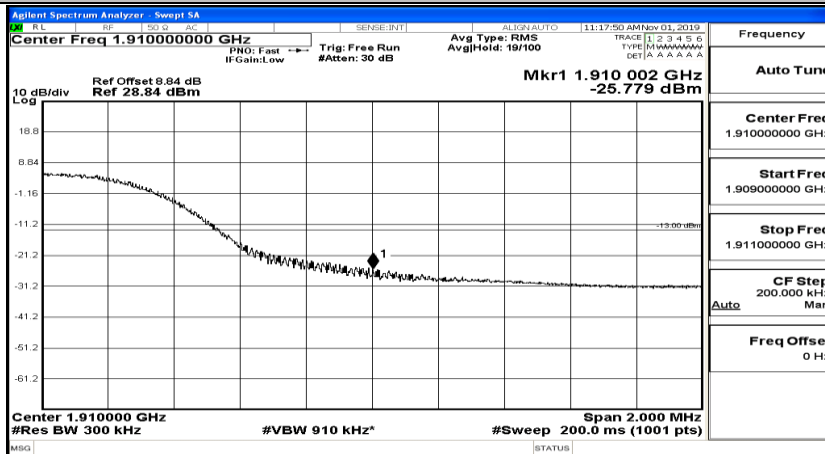

Band Edge Test Graph(s) (Channel Bandwidth: 10 MHz)_HCH_16QAM

Channel Bandwidth: 15 MHz

Band Edge Test Graph(s) (Channel Bandwidth:15 MHz)_LCH_QPSK

Band Edge Test Graph(s) (Channel Bandwidth:15 MHz)_HCH_QPSK