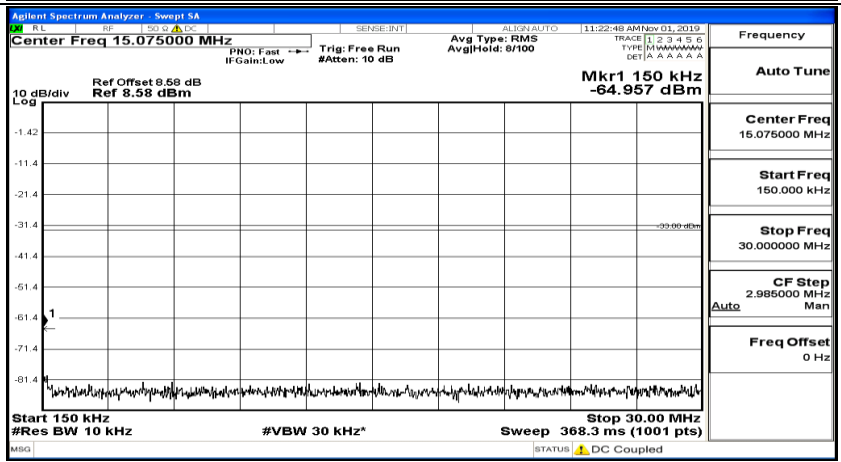

(Channel Bandwidth: 1.4 MHz)_HCH_16QAM_1RB#5