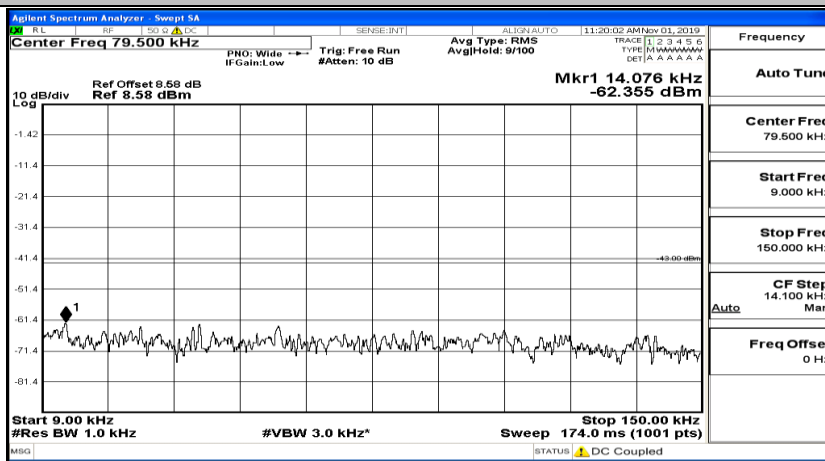

(Channel Bandwidth: 1.4 MHz)_LCH_16QAM_1RB#5