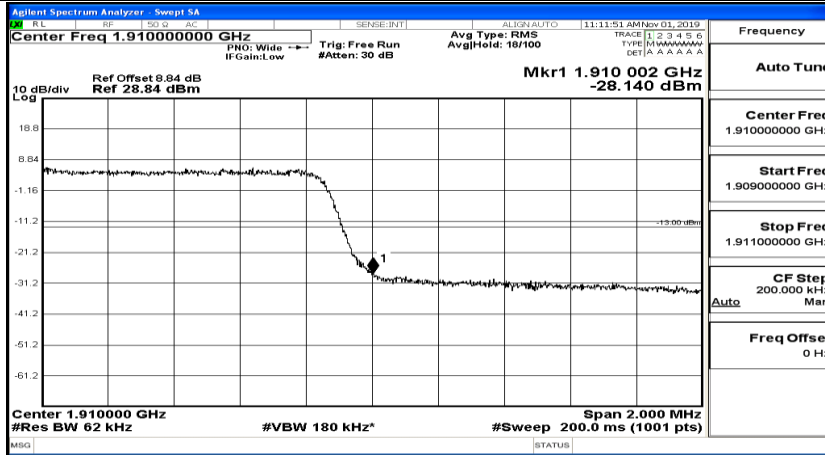

Band Edge Test Graph(s) (Channel Bandwidth: 3 MHz)_HCH_16QAM