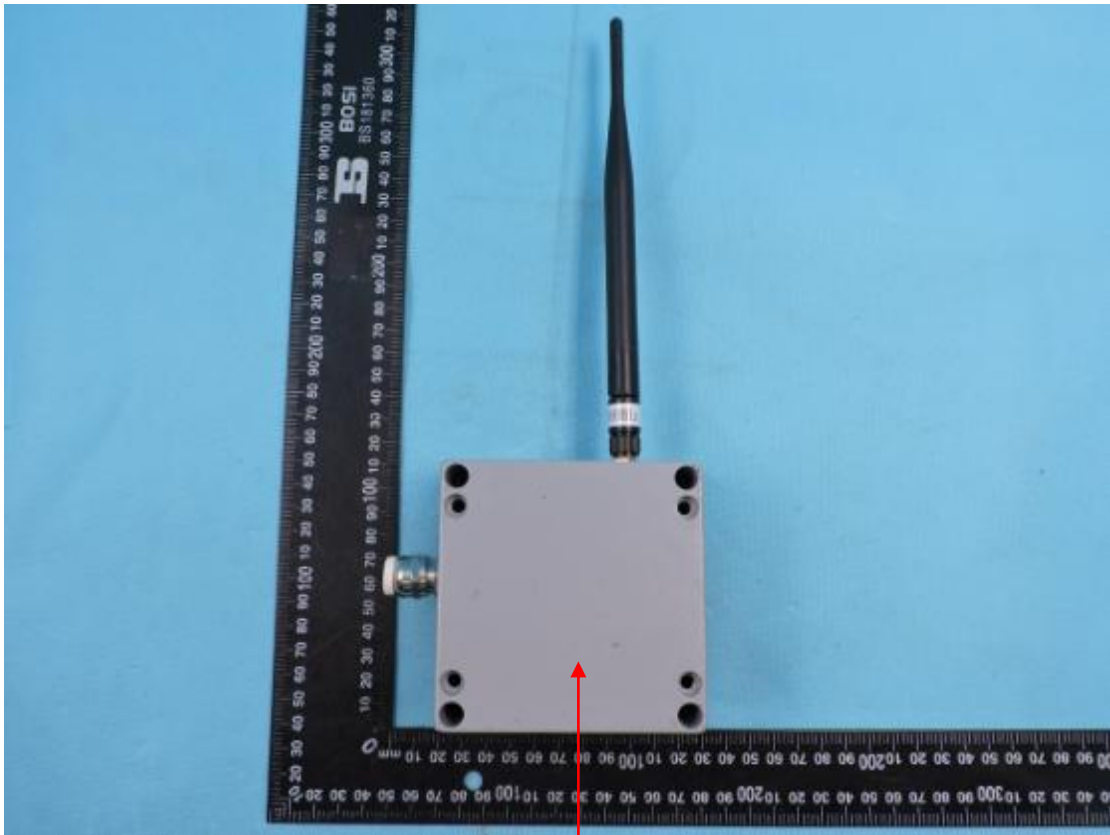

FCC Label

59.00 mm

33.00 mm

L-Series VW Interface Node
WISENMESHNET® **Model: 6A07**
Powered by 3.6V Lithium Battery
Wuxi Wisen Innovation Co., Ltd.
Office D501, 530 Mansion, Taihu International Hi-tech
Zone, Xinwu District, Wuxi, China

CE FCC  FCC ID: 2AUZW-6A07
Made in China

White sticker