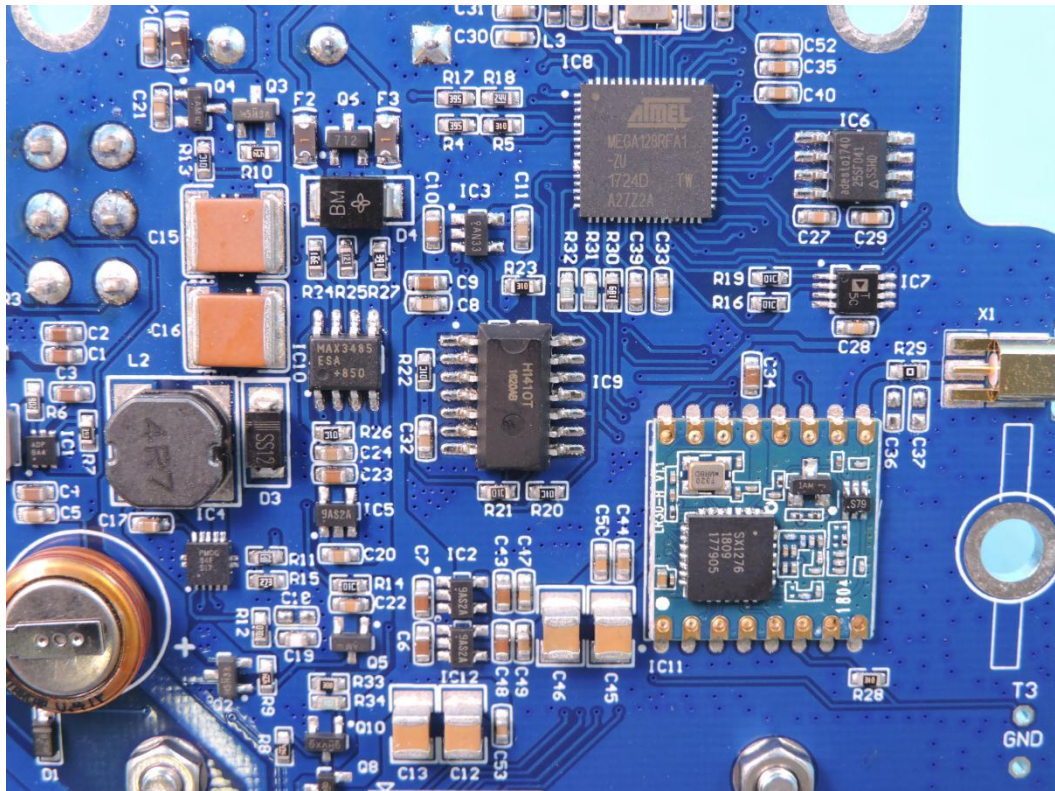

APPENDIX-PHOTOGRAPHS OF EUT CONSTRUCTIONAL DETAILS
FCC ID: 2AUZW-6501
Model: 6501

Photo 1

Photo 2

Photo 3

Photo 4

Photo 5