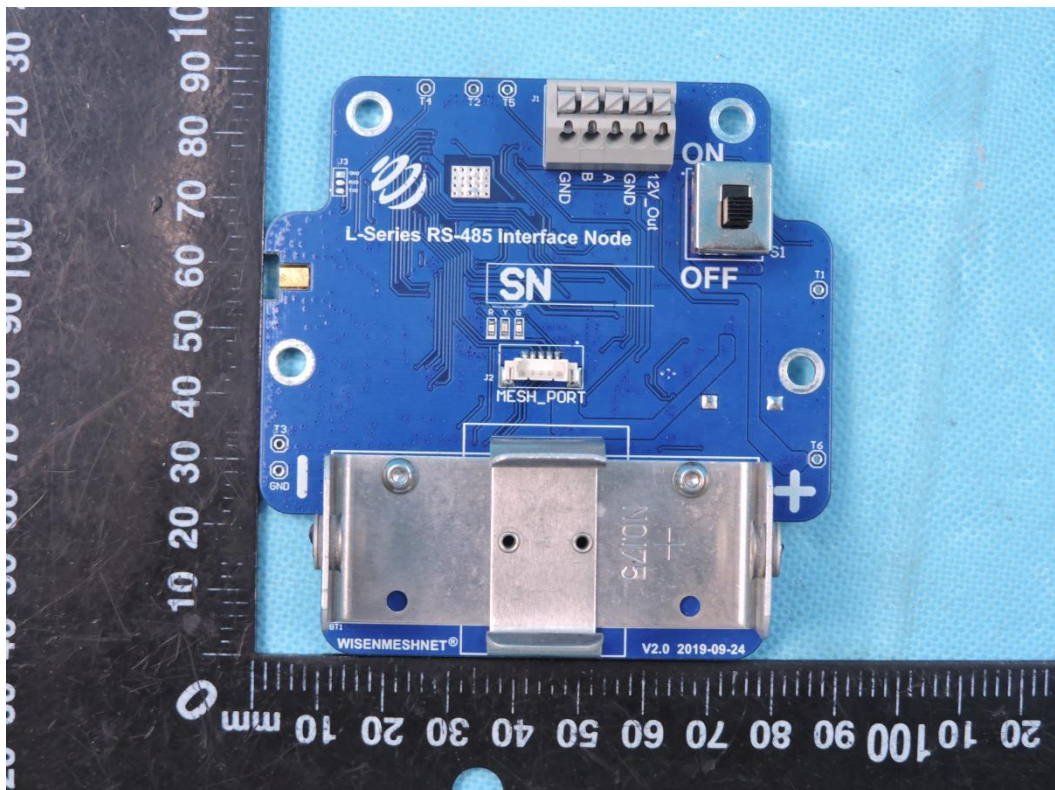

APPENDIX-PHOTOGRAPHS OF EUT CONSTRUCTIONAL DETAILS
FCC ID: 2AUZW-6501
Model: 6501

Photo 1

Photo 2

Photo 3

Photo 4

Photo 5