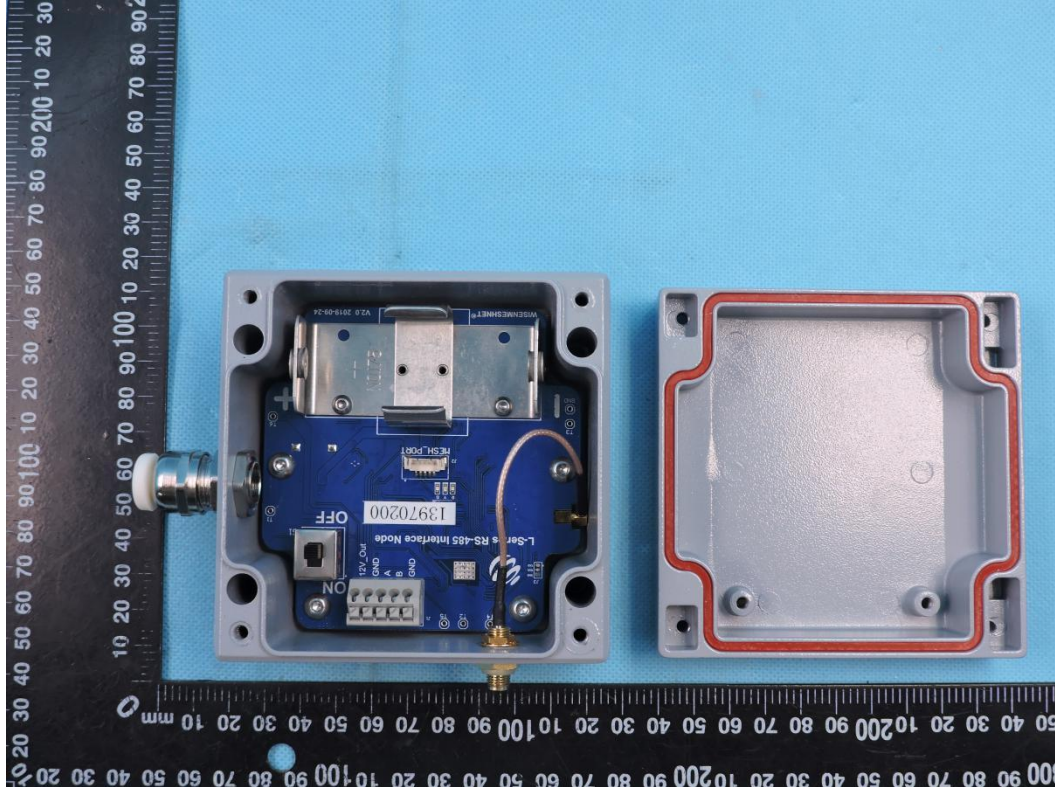

APPENDIX-PHOTOGRAPHS OF EUT CONSTRUCTIONAL DETAILS
FCC ID: 2AUZW-6501
Model: 6501

Photo 1

Photo 2

Photo 3

Photo 4

Photo 5