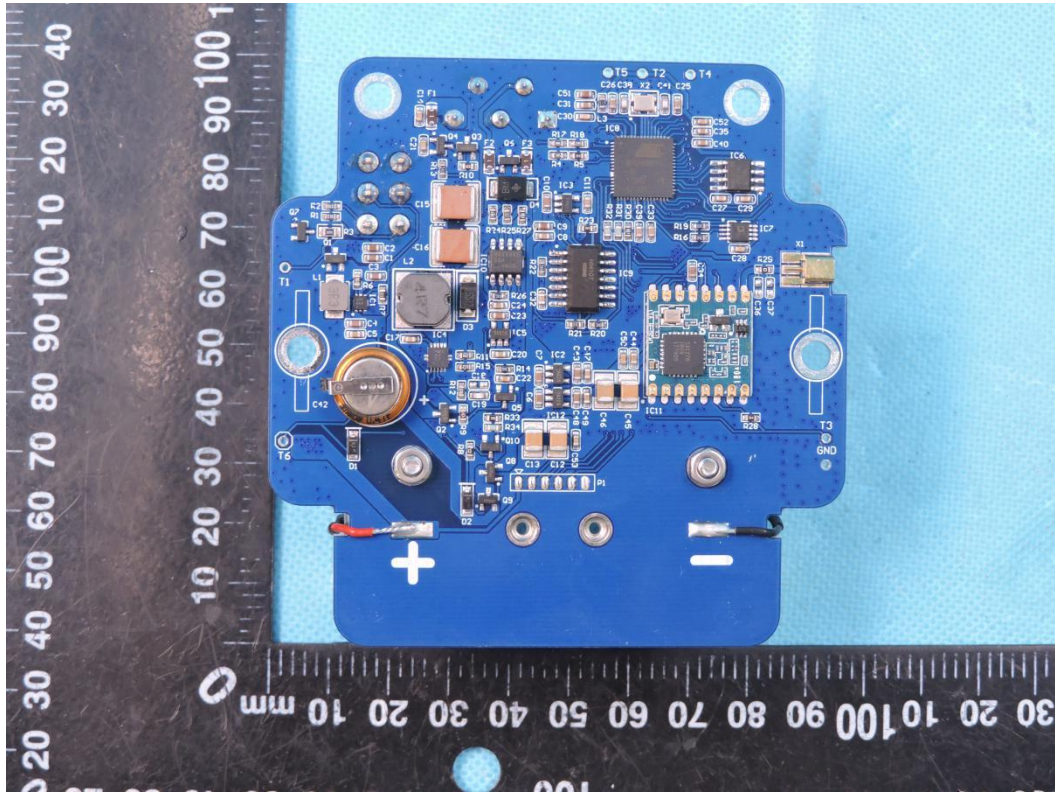

APPENDIX-PHOTOGRAPHS OF EUT CONSTRUCTIONAL DETAILS
FCC ID: 2AUZW-6501
Model: 6501

Photo 1

Photo 2

Photo 3

Photo 4

Photo 5