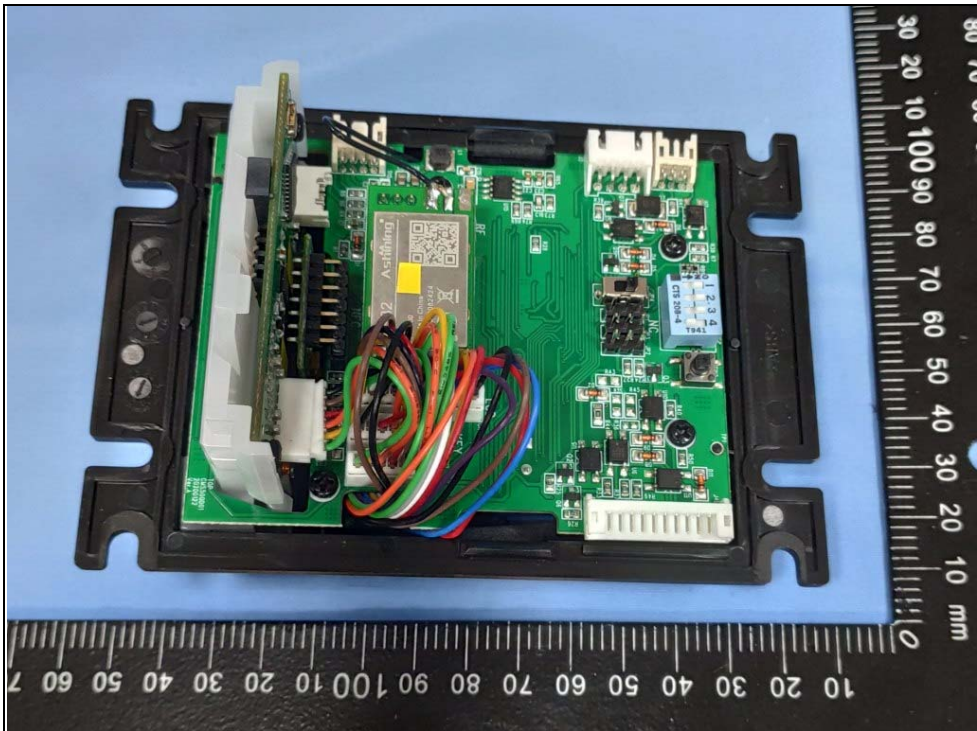

Spectrum Research & Testing Lab., Inc.
No.167,Ln. 780, Shan-Tong Rd.,Ling 8, Shan-Tong Li,
Chung-Li Dist., Taoyuan City 320, Taiwan (R.O.C.)

PHOTOS OF EUT - Internal

TOP

PORT-1

Spectrum Research & Testing Lab., Inc.
No.167, Ln. 780, Shan-Tong Rd., Ling 8, Shan-Tong Li,
Chung-Li Dist., Taoyuan City 320, Taiwan (R.O.C.)

PORT-2

PORT-3

Spectrum Research & Testing Lab., Inc.
No.167, Ln. 780, Shan-Tong Rd., Ling 8, Shan-Tong Li,
Chung-Li Dist., Taoyuan City 320, Taiwan (R.O.C.)

PCB-1

Spectrum Research & Testing Lab., Inc.
No.167, Ln. 780, Shan-Tong Rd., Ling 8, Shan-Tong Li,
Chung-Li Dist., Taoyuan City 320, Taiwan (R.O.C.)