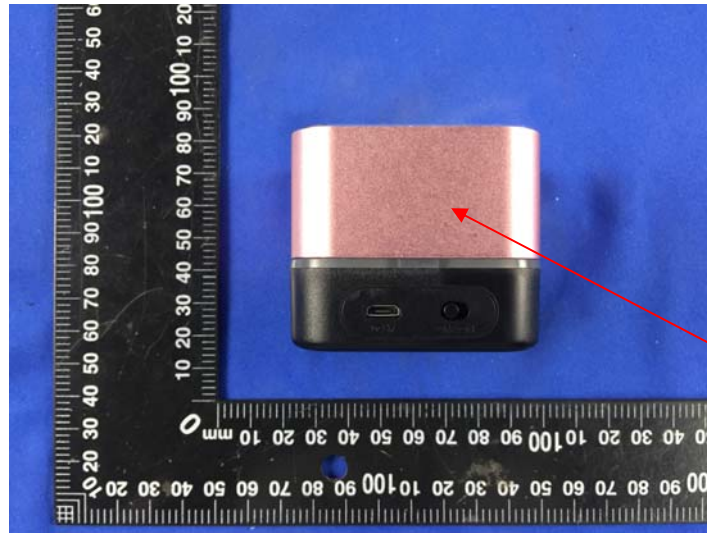

FCC ID Label Information

Label location:

2AUZO-JT892