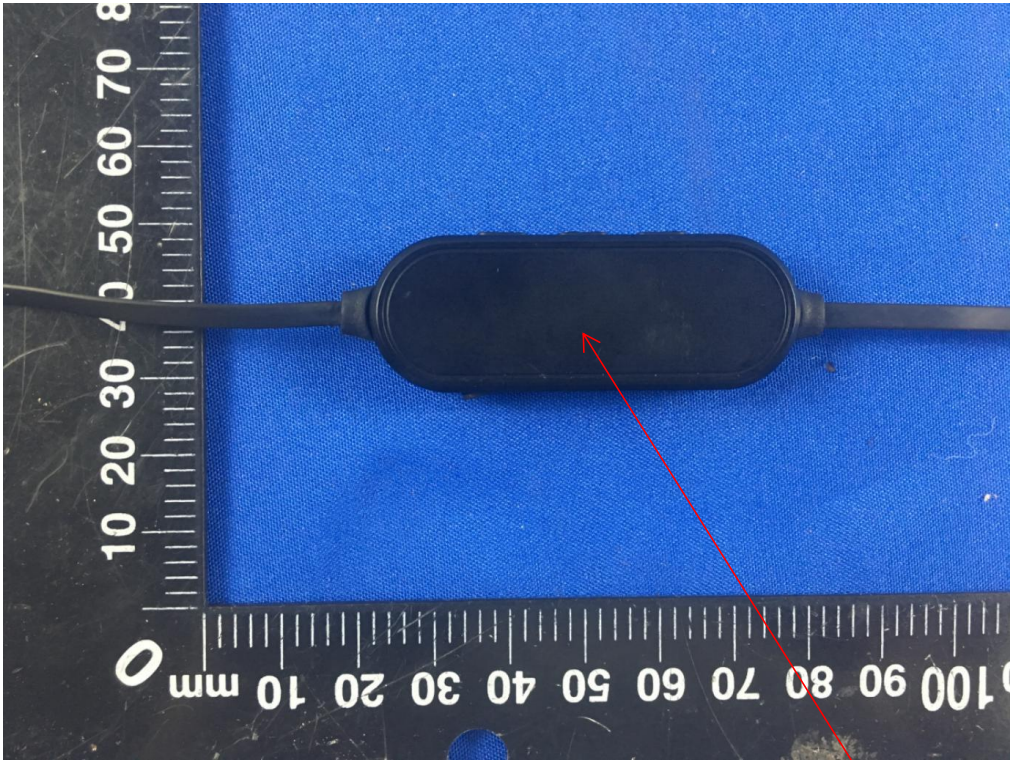

# FCC ID Label Location

FCC ID: 2AUZO-JT601