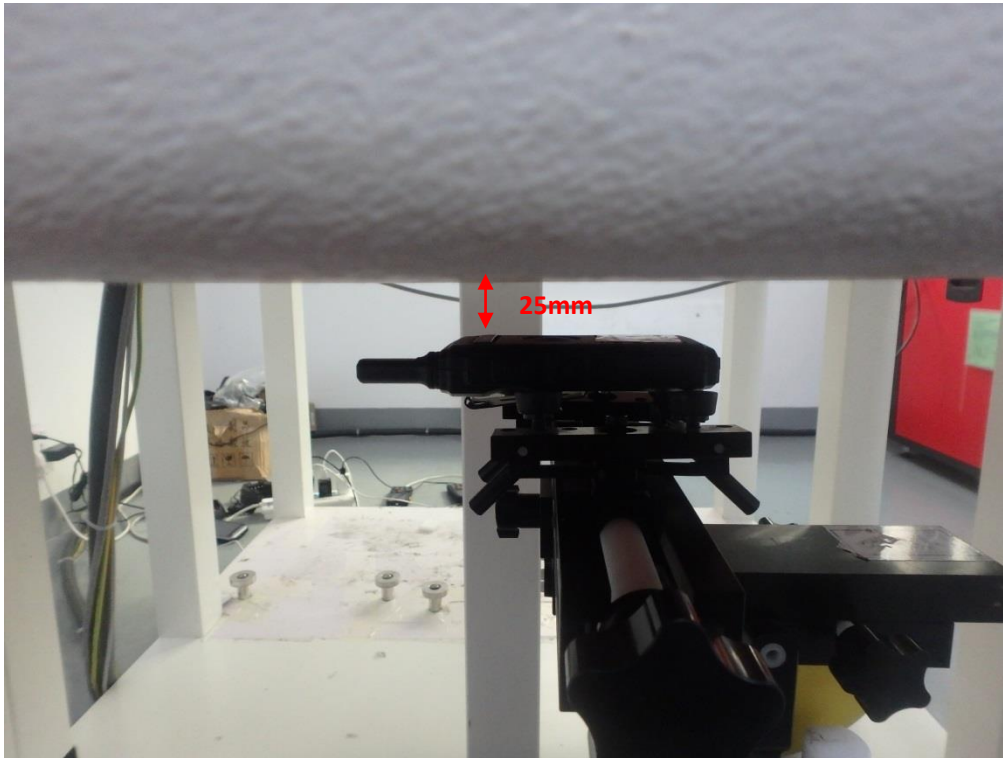

## Test Setup Photos

Face Up with 2.5 cm Separation Distance.

Body Back Touch with all accessories

The thickness of EUT is 1.9 cm

Note : The headset is just for testing. This tested and electrically similar headsets may be used.