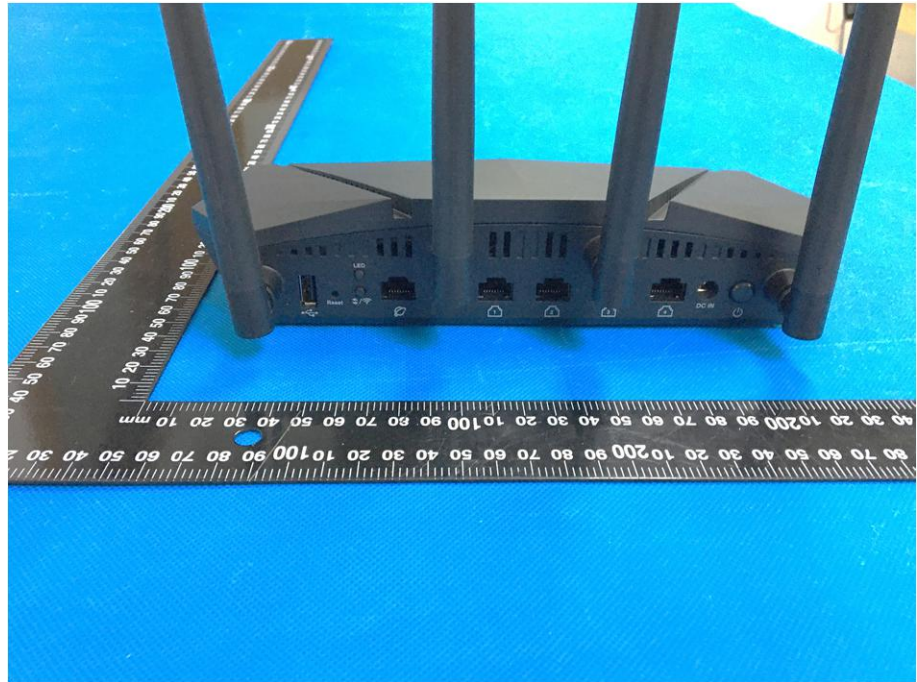

EXHIBIT 2 - EUT EXTERNAL PHOTOGRAPHS

<p>EUT View 1</p>	 A photograph of a black, octagonal external unit (EUT) with four antennas. The device has the 'HNK' logo on its front. To the right of the device is a black power adapter with a power cord. A ruler is placed vertically to the left of the device for scale. The background is a solid blue color.
<p>EUT View 2</p>	 A photograph of the same black, octagonal external unit (EUT) with four antennas, showing a different angle. The 'HNK' logo is visible on the front. A ruler is placed vertically to the left of the device for scale. The background is a solid blue color.

EUT View 3

EUT View 4

EUT View 5

EUT View 6

EUT View 7