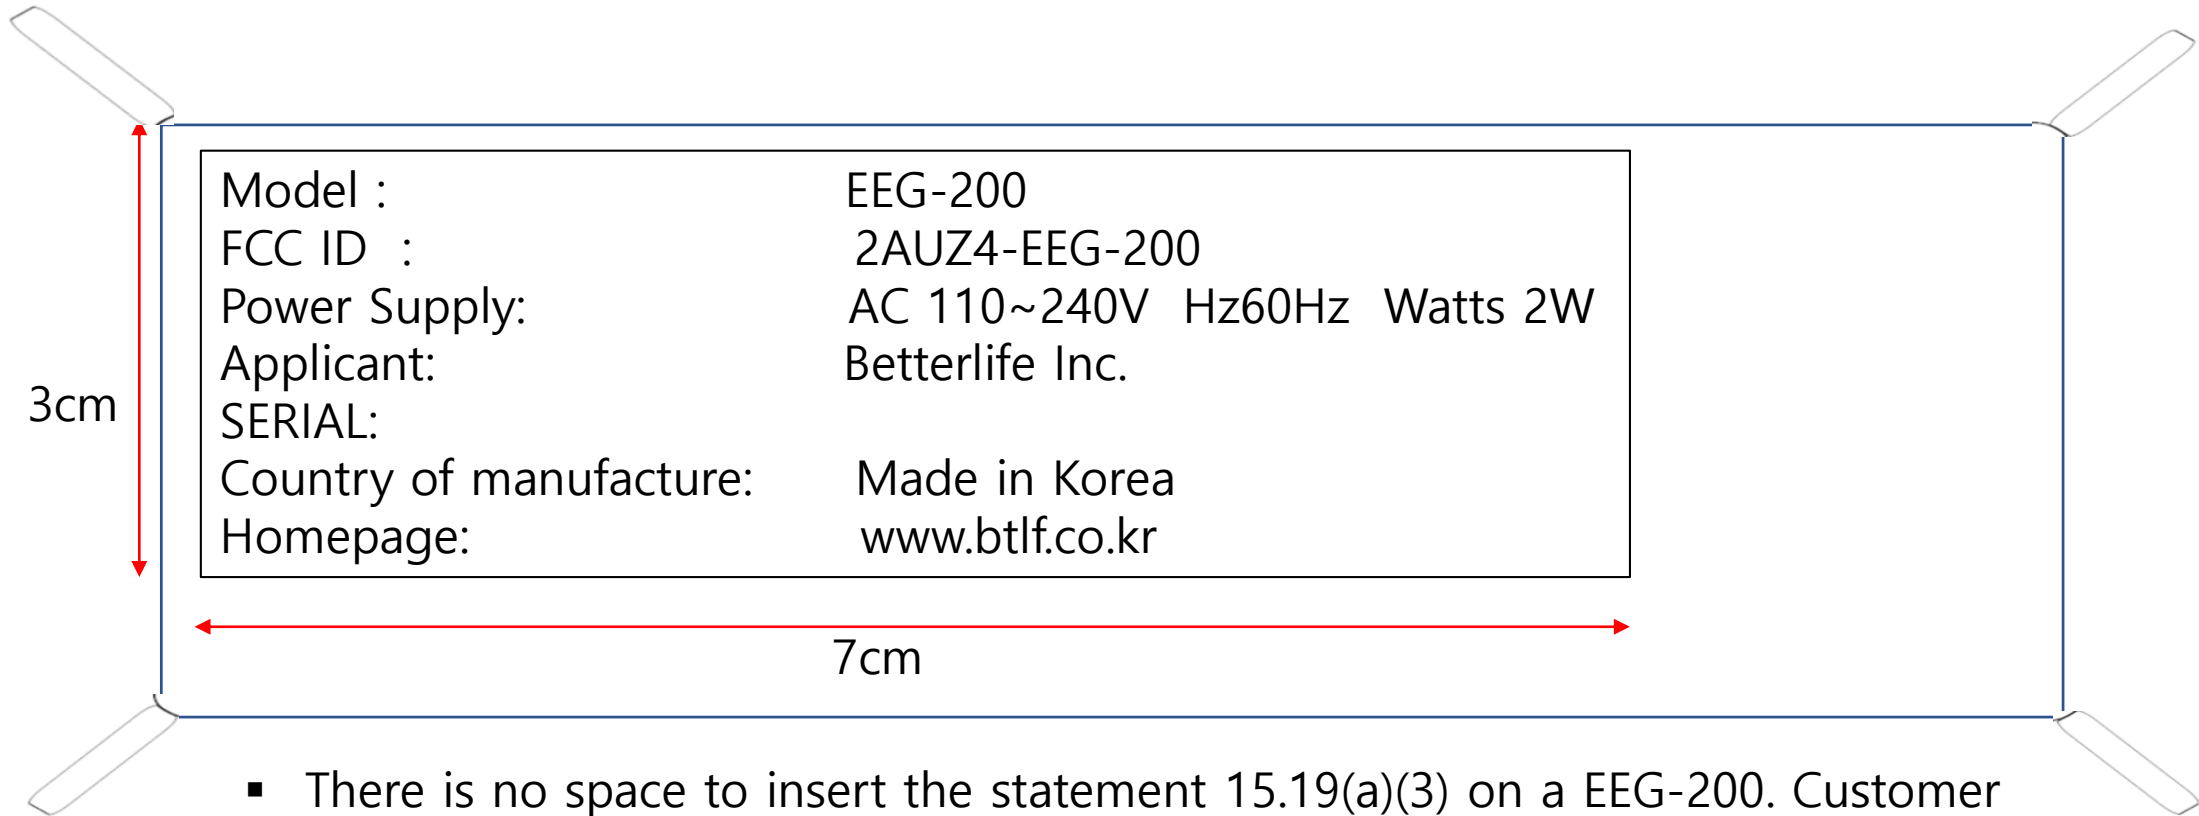

Label Information

Bottom view of EUT

- There is no space to insert the statement 15.19(a)(3) on a EEG-200. Customer can be confirmed the statement in the manual.
- This part is what is displayed in the package.
- The product label is attached to the bottom center surface.