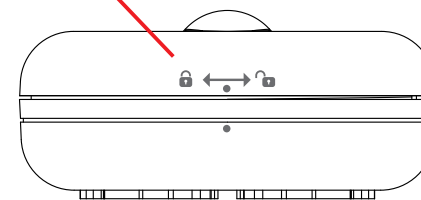

icon print on here

Laser at front surface
Cool Grey 9C

Laser at front surface
Cool Grey 9C

HWWLS-01 Rating Silkscreen

habitat.
Water Leak Sensor
Capteur de fuite d'eau
HWWLS-01 3V --- CR2
Made in China Fabriqué en Chine
FCC ID: 2AUYL-HWWLS01
IC: 25666-HWWLS01

**Laser at front
Cool Grey 9C**