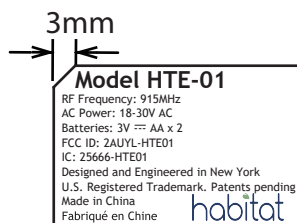

PTAC Thermostat Rating Label

Label size: 20.5mm H x 32.5mm W

Font: Trebuchet MS 4pt except:

- Model SAUPTT1 which is 8pt

Bold Habitat logo: 12mm W, in color

- "Dark Blue": Hex: #143666, Pantone: 7463 C
RGB: 20, 54, 102, CMYK: 100, 86, 33, 21
- "Leaf Green" Hex: #8fb17e, Pantone: 7494C
RGB: 143, 177, 126, CMYK: 48, 16, 62, 0

PTAC Thermostat Rating Label

Label size: 20.5mm H x 32.5mm W

Font: Trebuchet MS 4pt except:

- Model HTE-01 which is 8pt Bold

Habitat logo: 12mm W, in color

- "Dark Blue": Hex: #143666, Pantone: 7463 C
RGB: 20, 54, 102, CMYK: 100, 86, 33, 21
- "Leaf Green" Hex: #8fb17e, Pantone: 7494C
RGB: 143, 177, 126, CMYK: 48, 16, 62, 0