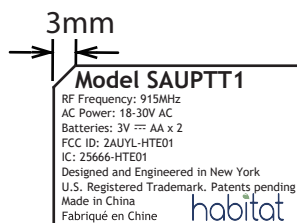

PTAC Thermostat Rating Label

Label size: 20.5mm H x 32.5mm W

Font: Trebuchet MS 4pt except:

- Model SAUPTT1 which is 8pt

Bold Habitat logo: 12mm W, in color

- "Dark Blue": Hex: #143666, Pantone: 7463 C
RGB: 20, 54, 102, CMYK: 100, 86, 33, 21
- "Leaf Green" Hex: #8fb17e, Pantone: 7494C
RGB: 143, 177, 126, CMYK: 48, 16, 62, 0

PTAC Thermostat Rating Label

Label size: 20.5mm H x 32.5mm W

Font: Trebuchet MS 4pt except:

- Model HTE-01 which is 8pt Bold

Habitat logo: 12mm W, in color

- "Dark Blue": Hex: #143666, Pantone: 7463 C
RGB: 20, 54, 102, CMYK: 100, 86, 33, 21
- "Leaf Green" Hex: #8fb17e, Pantone: 7494C
RGB: 143, 177, 126, CMYK: 48, 16, 62, 0