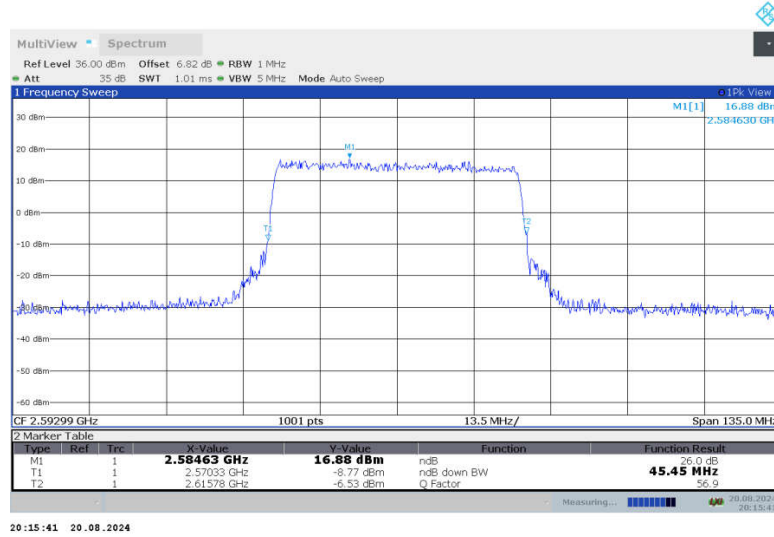

n41,45MHz Bandwidth,DFT-s-QPSK (-26dBc BW)