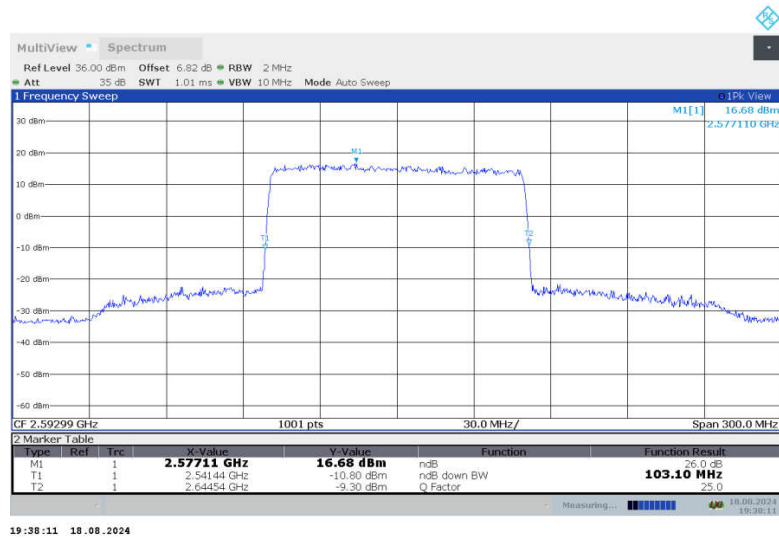

n41,100MHz Bandwidth,CP-QPSK (-26dBc BW)

n41,100MHz Bandwidth,DFT-s-QPSK (-26dBc BW)

n41,100MHz Bandwidth,CP-QPSK (-26dBc BW)