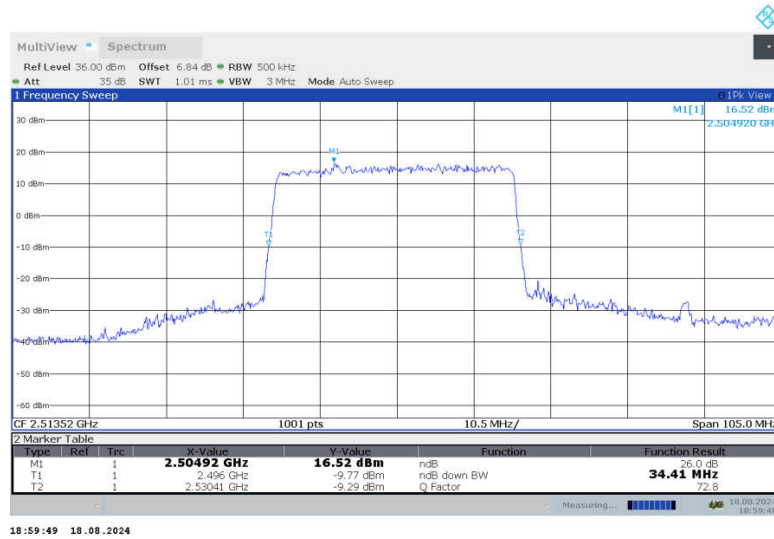

n41

n41,35MHz(-26dBc)

Frequency (MHz)	Emission Bandwidth (-26dBc) (MHz)	
	DFT-s-QPSK	CP-QPSK
2513.52	34.410	35.240
2592.99	34.300	35.030
2672.49	34.300	35.350

n41,35MHz Bandwidth,DFT-s-QPSK (-26dBc BW)