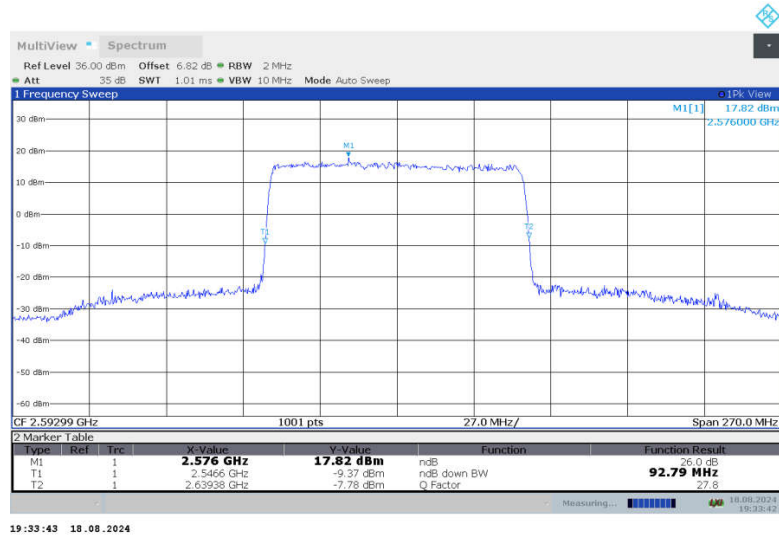

n41,90MHz Bandwidth,CP-QPSK (-26dBc BW)

n41,90MHz Bandwidth,DFT-s-QPSK (-26dBc BW)

n41,90MHz Bandwidth,CP-QPSK (-26dBc BW)

**n41,90MHz Bandwidth,DFT-s-QPSK (-26dBc BW)**

**n41,90MHz Bandwidth,CP-QPSK (-26dBc BW)**