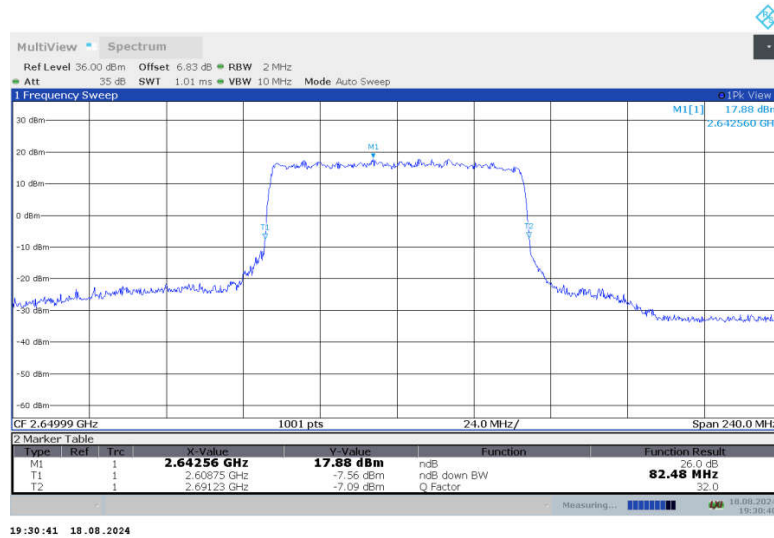

n41,80MHz Bandwidth,CP-QPSK (-26dBc BW)