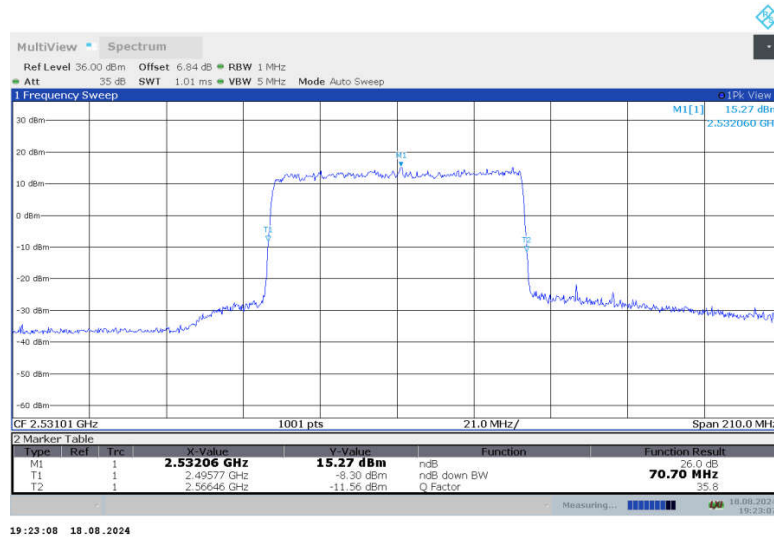

n41,70MHz Bandwidth,CP-QPSK (-26dBc BW)