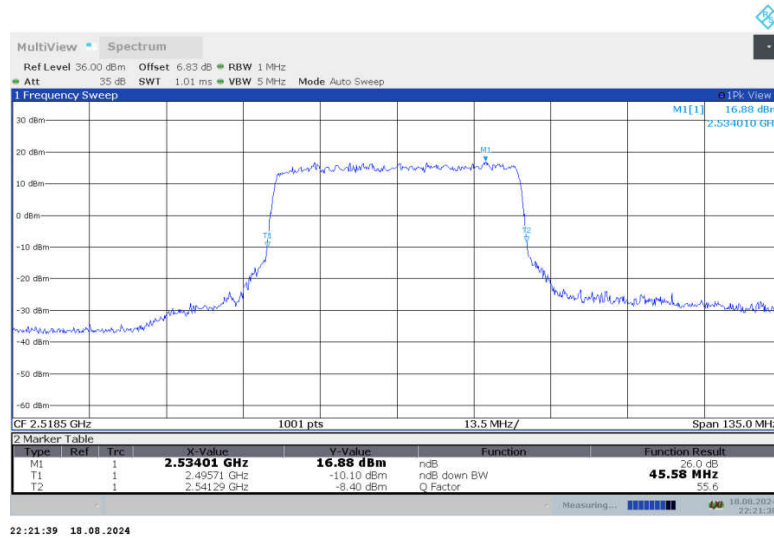

n41,45MHz Bandwidth,CP-QPSK (-26dBc BW)