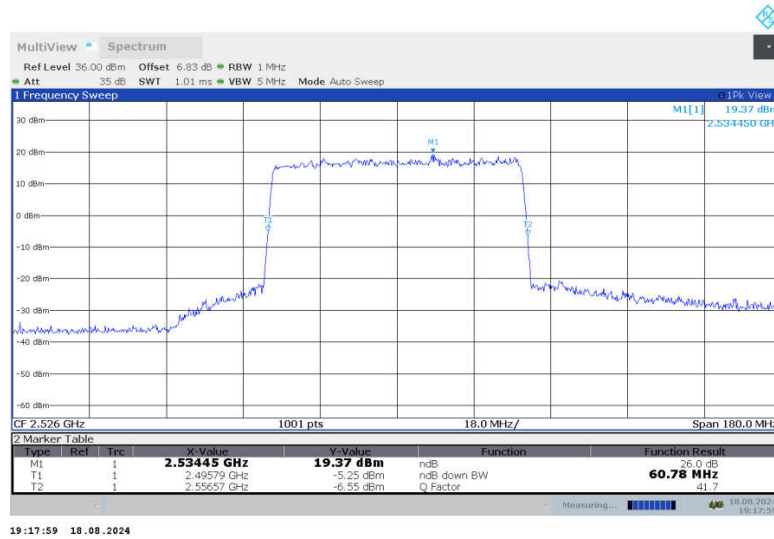

n41

n41,60MHz(-26dBc)

Frequency (MHz)	Emission Bandwidth (-26dBc) (MHz)	
	DFT-s-QPSK	CP-QPSK
2526	60.780	60.960
2592.99	61.140	61.140
2659.98	60.780	60.960

n41,60MHz Bandwidth,DFT-s-QPSK (-26dBc BW)