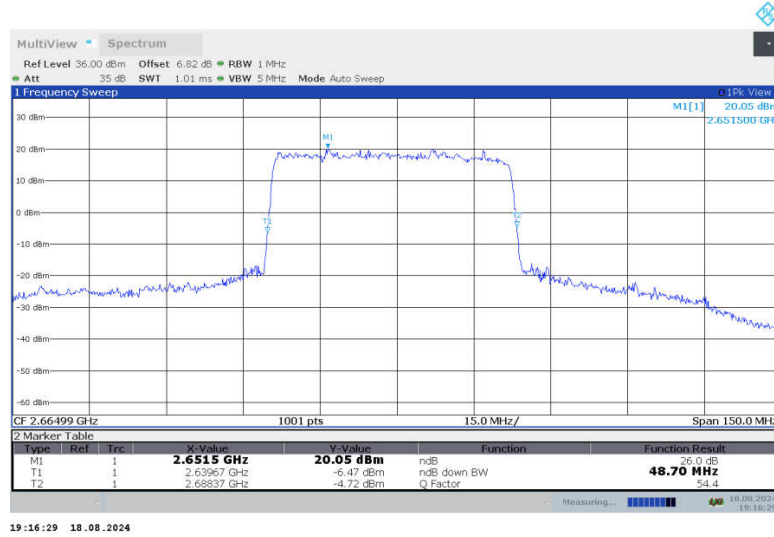

n41,50MHz Bandwidth,DFT-s-QPSK (-26dBc BW)

n41,50MHz Bandwidth,CP-QPSK (-26dBc BW)

**n41,50MHz Bandwidth,DFT-s-QPSK (-26dBc BW)**

**n41,50MHz Bandwidth,CP-QPSK (-26dBc BW)**

n41

n41,60MHz(-26dBc)

Frequency (MHz)	Emission Bandwidth (-26dBc) (MHz)	
	DFT-s-QPSK	CP-QPSK
2526	60.780	60.960
2592.99	61.140	61.140
2659.98	60.780	60.960