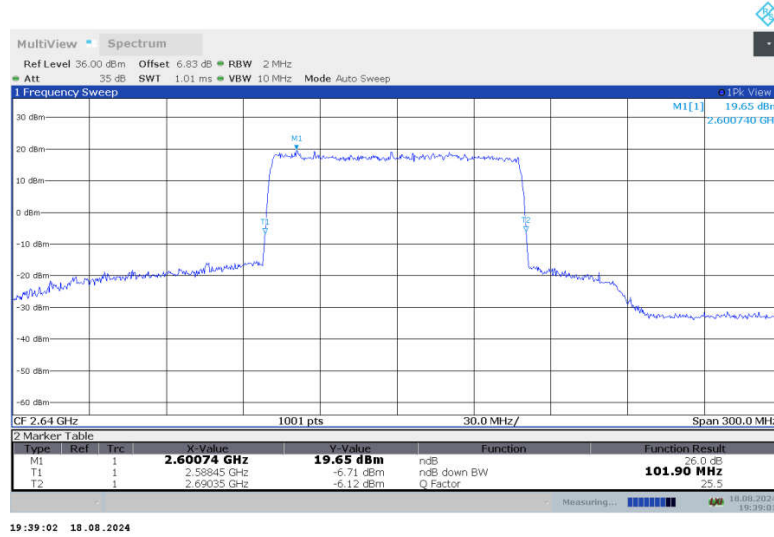

n41,100MHz Bandwidth,DFT-s-QPSK (-26dBc BW)