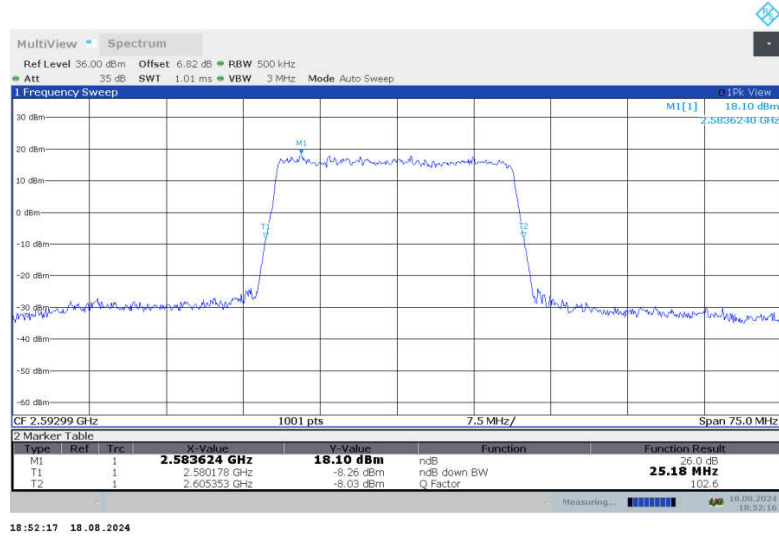

n41,25MHz Bandwidth,DFT-s-QPSK (-26dBc BW)