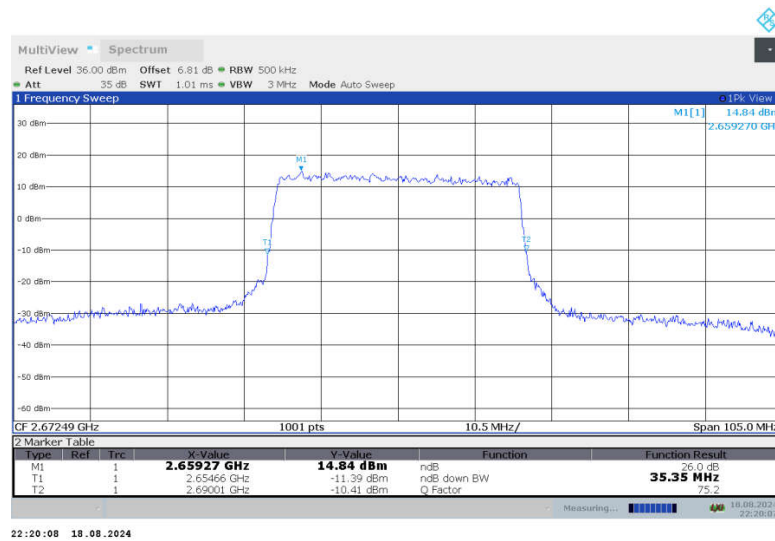

**n41,35MHz Bandwidth,DFT-s-QPSK (-26dBc BW)**

**n41,35MHz Bandwidth,CP-QPSK (-26dBc BW)**

**n41,35MHz Bandwidth,DFT-s-QPSK (-26dBc BW)**

**n41,35MHz Bandwidth,CP-QPSK (-26dBc BW)**

n41

n41,40MHz(-26dBc)

Frequency (MHz)	Emission Bandwidth (-26dBc) (MHz)	
	DFT-s-QPSK	CP-QPSK
2516.01	38.600	41.000
2592.99	38.840	40.880
2670	38.600	40.760