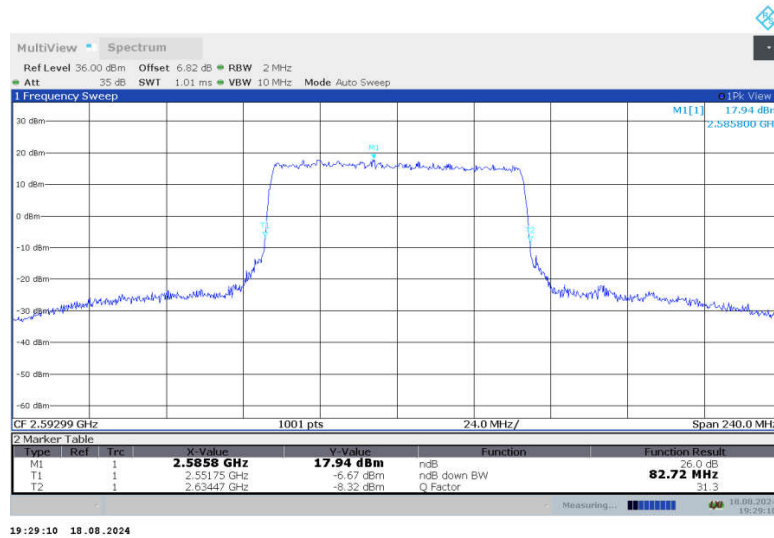

n41,80MHz Bandwidth,CP-QPSK (-26dBc BW)

**n41,80MHz Bandwidth,DFT-s-QPSK (-26dBc BW)**

**n41,80MHz Bandwidth,CP-QPSK (-26dBc BW)**