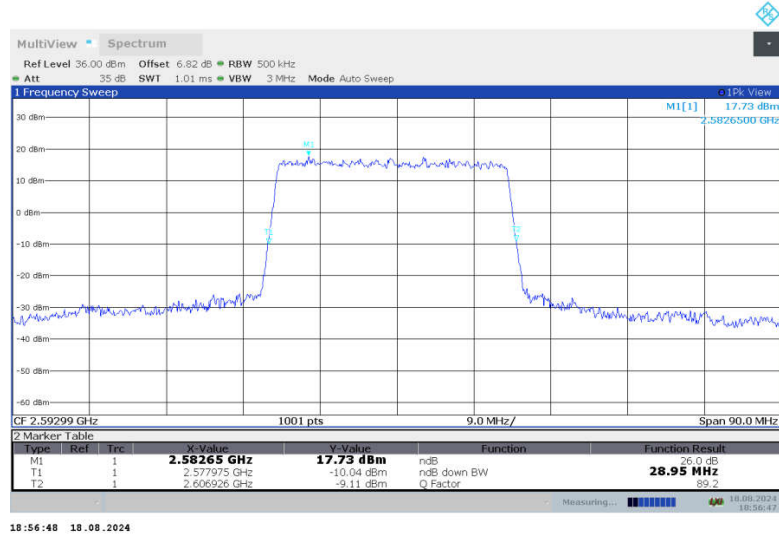

n41,30MHz Bandwidth,DFT-s-QPSK (-26dBc BW)