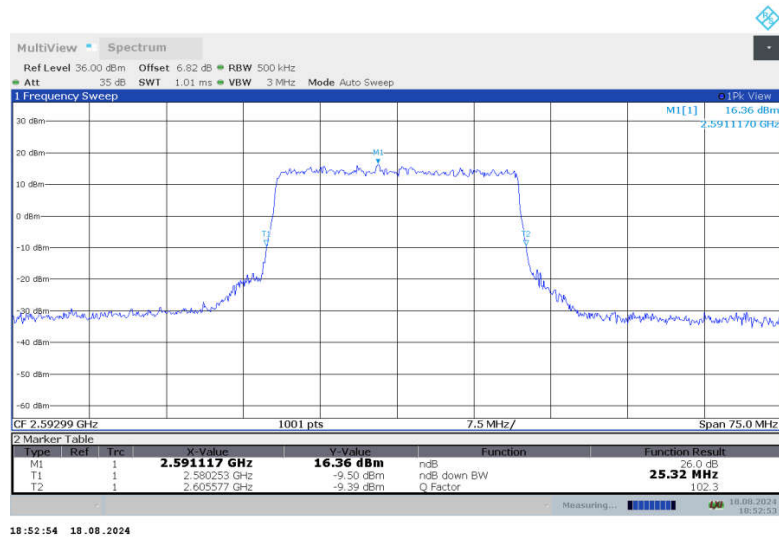

n41,25MHz Bandwidth,CP-QPSK (-26dBc BW)

**n41,25MHz Bandwidth,DFT-s-QPSK (-26dBc BW)**

**n41,25MHz Bandwidth,CP-QPSK (-26dBc BW)**