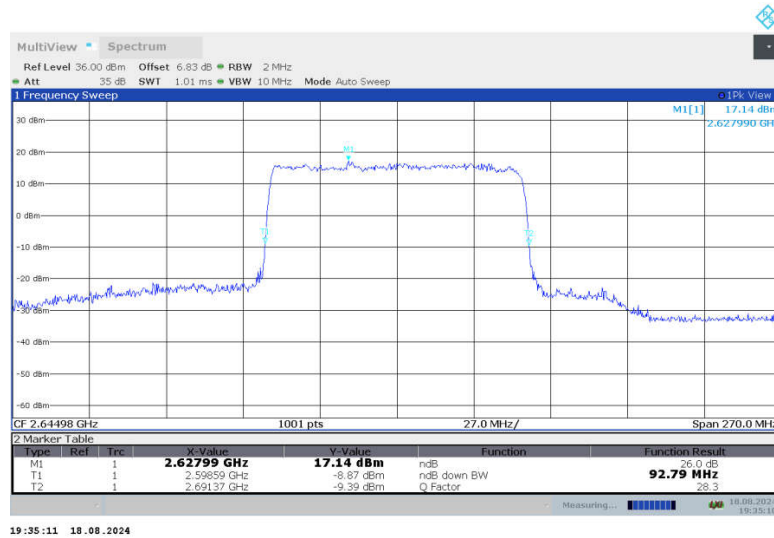

n41,90MHz Bandwidth,CP-QPSK (-26dBc BW)

n41,90MHz Bandwidth,DFT-s-QPSK (-26dBc BW)

n41,90MHz Bandwidth,CP-QPSK (-26dBc BW)

**n41,90MHz Bandwidth,DFT-s-QPSK (-26dBc BW)**

**n41,90MHz Bandwidth,CP-QPSK (-26dBc BW)**