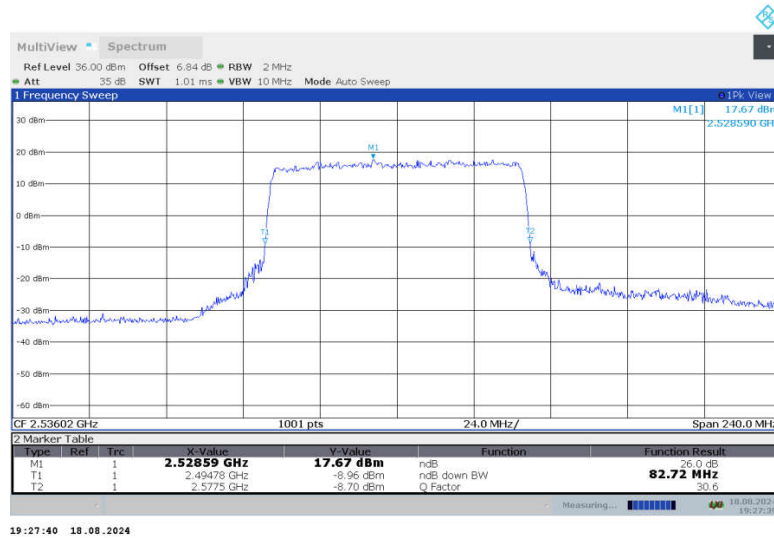

n41,80MHz Bandwidth,CP-QPSK (-26dBc BW)