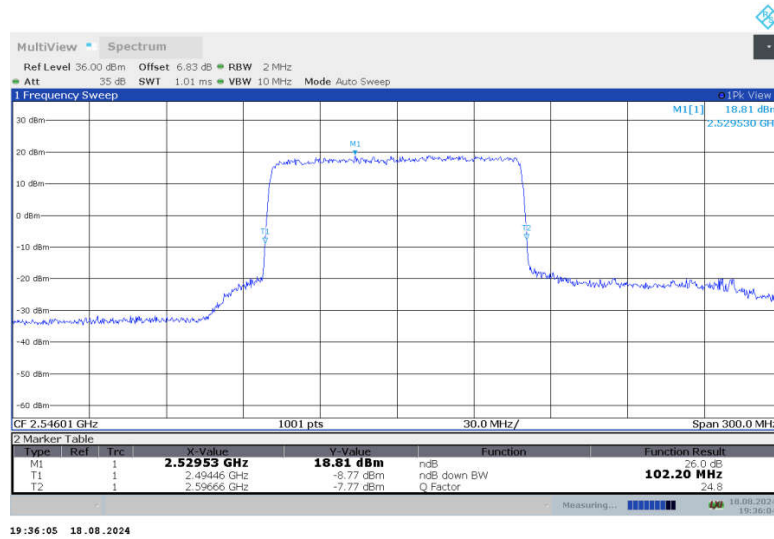

n41

n41,100MHz(-26dBc)

Frequency (MHz)	Emission Bandwidth (-26dBc) (MHz)	
	DFT-s-QPSK	CP-QPSK
2546.01	102.200	102.800
2592.99	101.900	103.100
2640	101.900	102.800

n41,100MHz Bandwidth,DFT-s-QPSK (-26dBc BW)