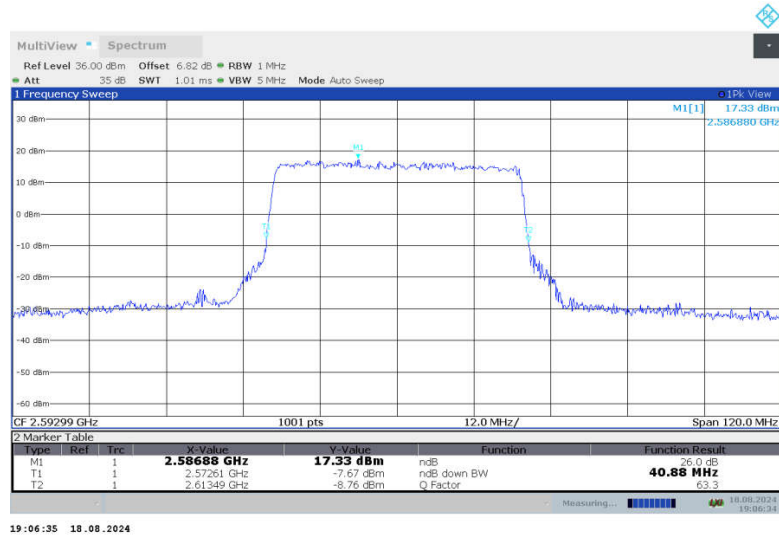

### n41,40MHz Bandwidth,DFT-s-QPSK (-26dBc BW)