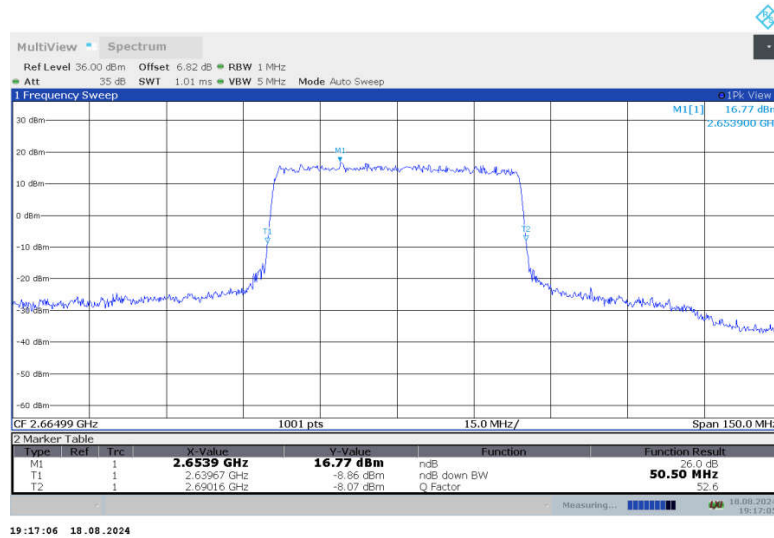

n41,50MHz Bandwidth,DFT-s-QPSK (-26dBc BW)

n41,50MHz Bandwidth,CP-QPSK (-26dBc BW)

**n41,50MHz Bandwidth,DFT-s-QPSK (-26dBc BW)**

**n41,50MHz Bandwidth,CP-QPSK (-26dBc BW)**

n41

n41,60MHz(-26dBc)

Frequency (MHz)	Emission Bandwidth (-26dBc) (MHz)	
	DFT-s-QPSK	CP-QPSK
2526	60.780	60.960
2592.99	61.140	61.140
2659.98	60.780	60.960