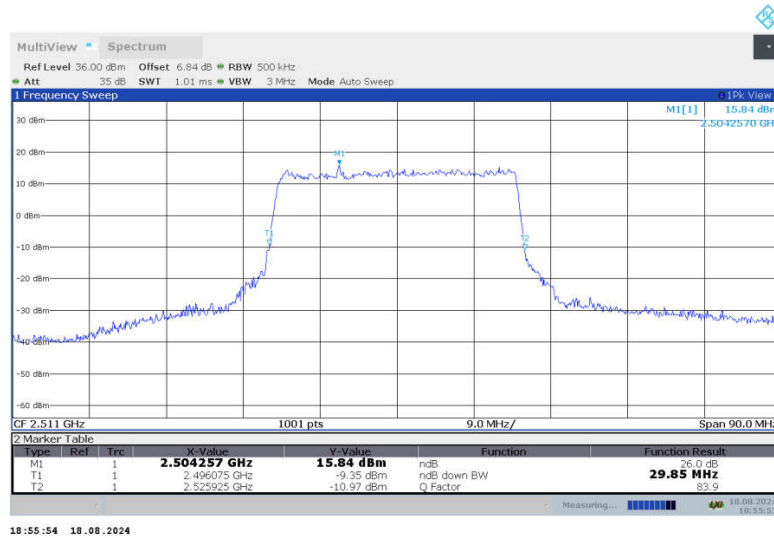

n41,30MHz Bandwidth,CP-QPSK (-26dBc BW)