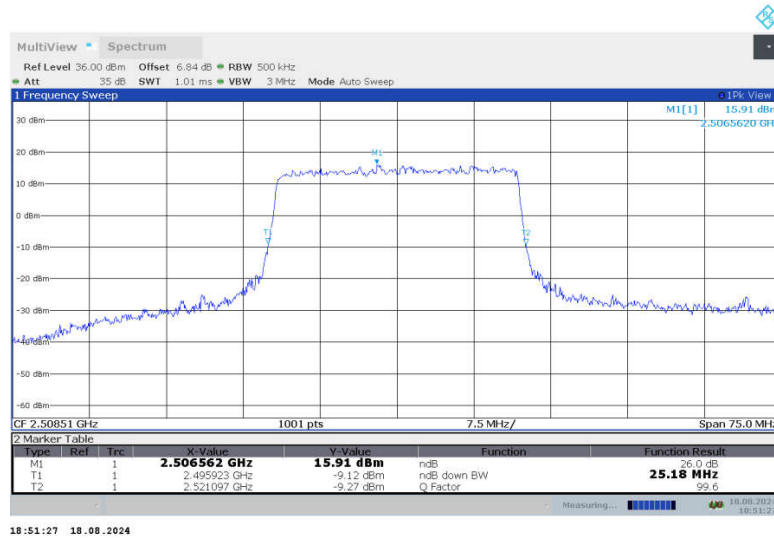

n41,25MHz Bandwidth,CP-QPSK (-26dBc BW)