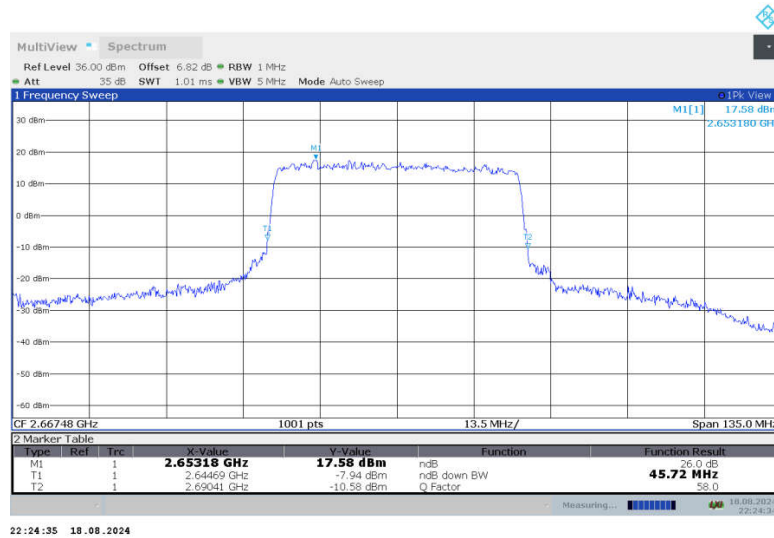

n41,45MHz Bandwidth,CP-QPSK (-26dBc BW)

**n41,45MHz Bandwidth,DFT-s-QPSK (-26dBc BW)**

**n41,45MHz Bandwidth,CP-QPSK (-26dBc BW)**

**n41,45MHz Bandwidth,DFT-s-QPSK (-26dBc BW)**

**n41,45MHz Bandwidth,CP-QPSK (-26dBc BW)**