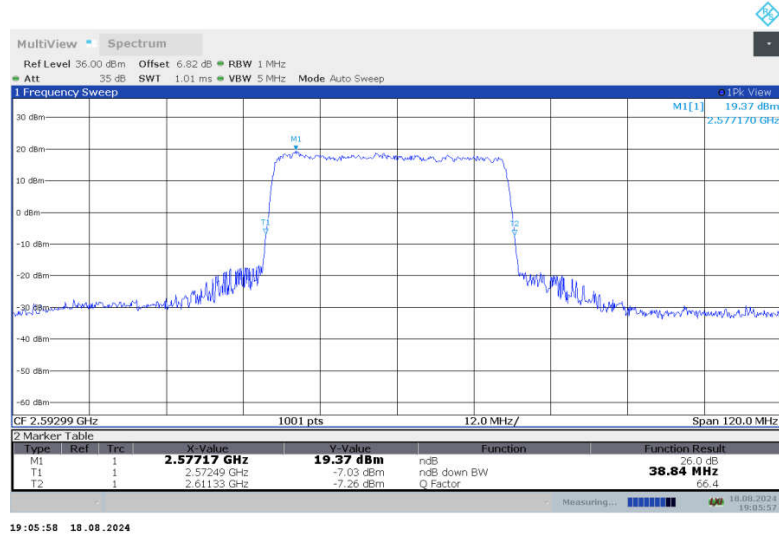

n41,40MHz Bandwidth,DFT-s-QPSK (-26dBc BW)