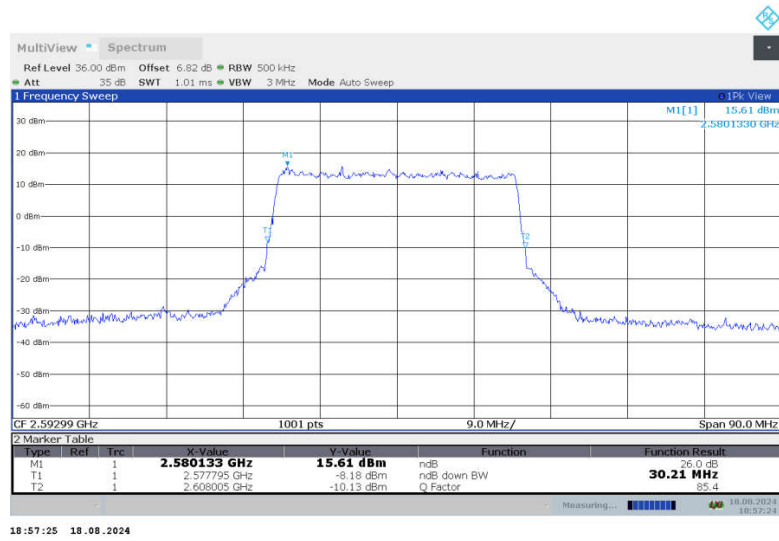

n41,30MHz Bandwidth,CP-QPSK (-26dBc BW)

n41,30MHz Bandwidth,DFT-s-QPSK (-26dBc BW)

n41,30MHz Bandwidth,CP-QPSK (-26dBc BW)

**n41,30MHz Bandwidth,DFT-s-QPSK (-26dBc BW)**

**n41,30MHz Bandwidth,CP-QPSK (-26dBc BW)**