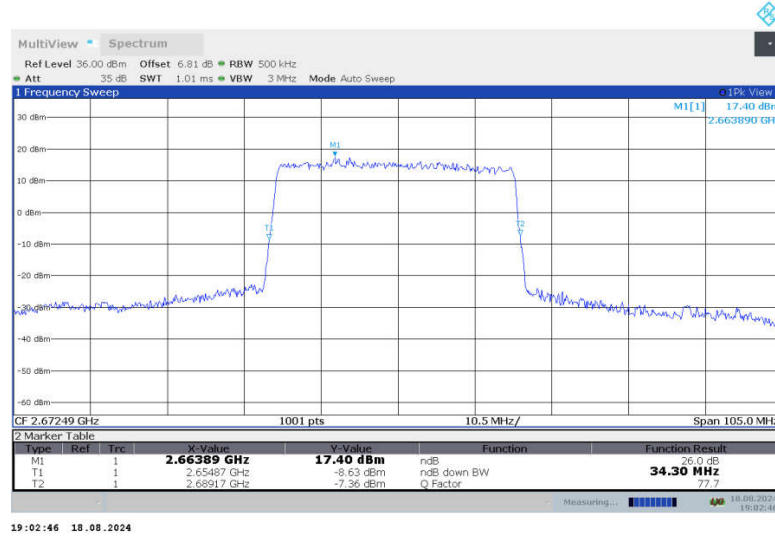

n41,35MHz Bandwidth,DFT-s-QPSK (-26dBc BW)