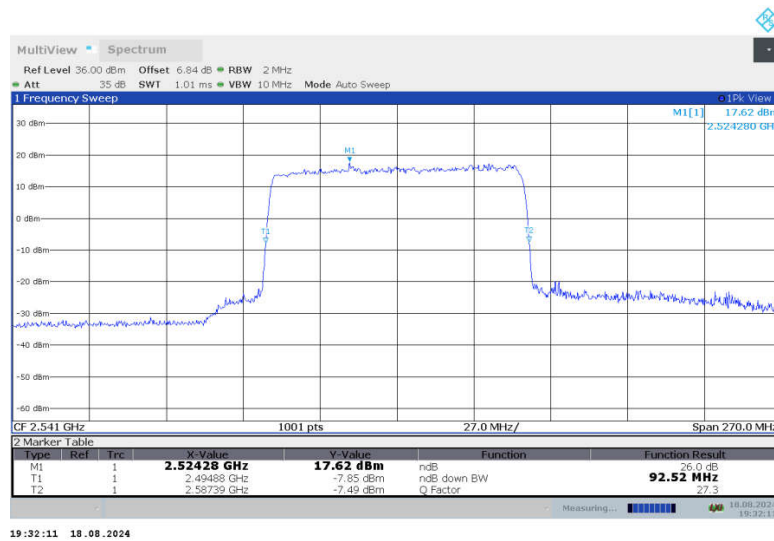

n41,90MHz Bandwidth,CP-QPSK (-26dBc BW)