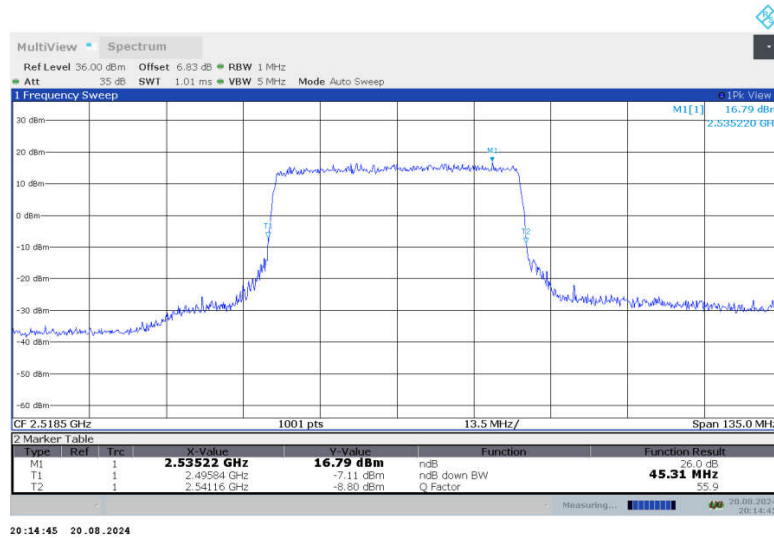

n41

n41,45MHz(-26dBc)

Frequency (MHz)	Emission Bandwidth (-26dBc) (MHz)	
	DFT-s-QPSK	CP-QPSK
2518.5	45.310	45.580
2592.99	45.450	45.450
2667.48	45.450	45.720

n41,45MHz Bandwidth,DFT-s-QPSK (-26dBc BW)