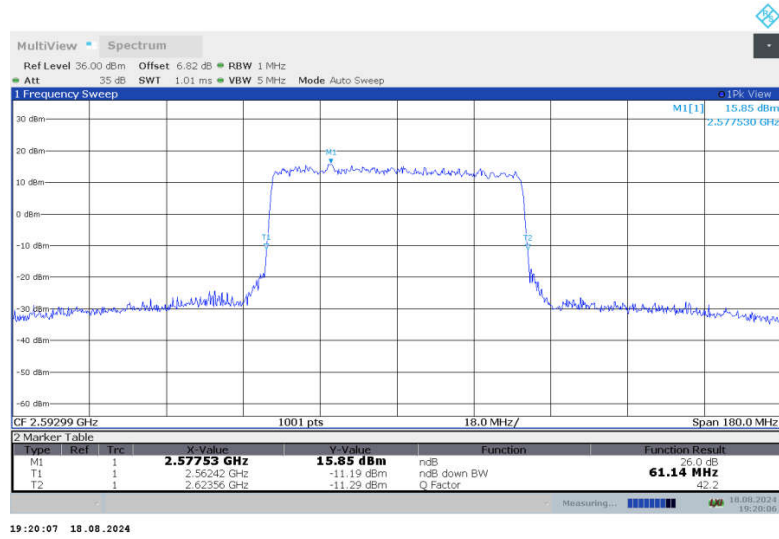

n41,60MHz Bandwidth,DFT-s-QPSK (-26dBc BW)

n41,60MHz Bandwidth,CP-QPSK (-26dBc BW)

n41,60MHz Bandwidth,DFT-s-QPSK (-26dBc BW)

n41,60MHz Bandwidth,CP-QPSK (-26dBc BW)

**n41,60MHz Bandwidth,DFT-s-QPSK (-26dBc BW)**