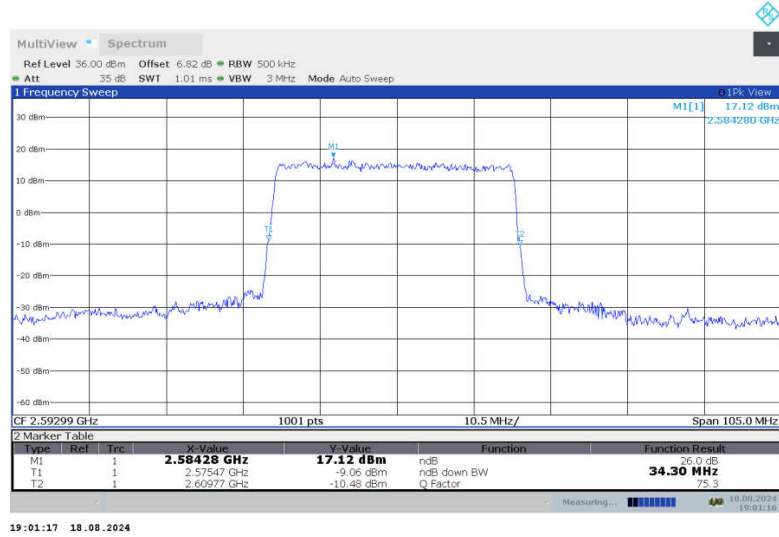

n41,35MHz Bandwidth,DFT-s-QPSK (-26dBc BW)