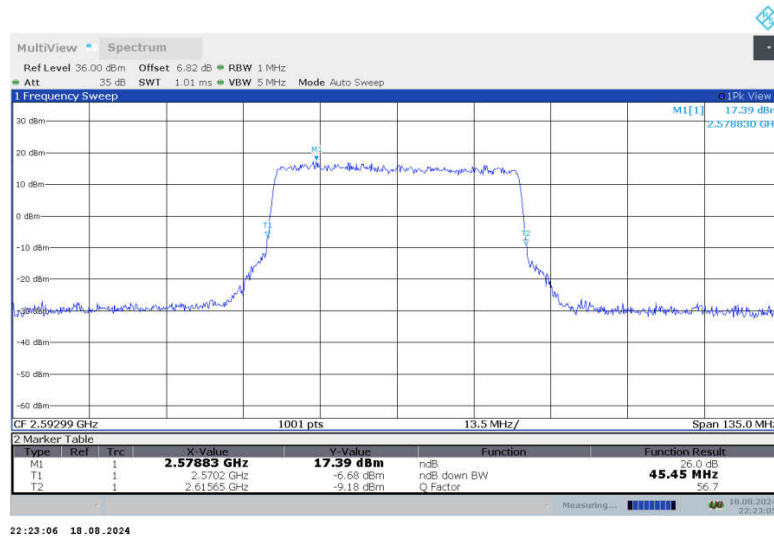

n41,45MHz Bandwidth,CP-QPSK (-26dBc BW)

**n41,45MHz Bandwidth,DFT-s-QPSK (-26dBc BW)**

**n41,45MHz Bandwidth,CP-QPSK (-26dBc BW)**

**n41,45MHz Bandwidth,DFT-s-QPSK (-26dBc BW)**

**n41,45MHz Bandwidth,CP-QPSK (-26dBc BW)**