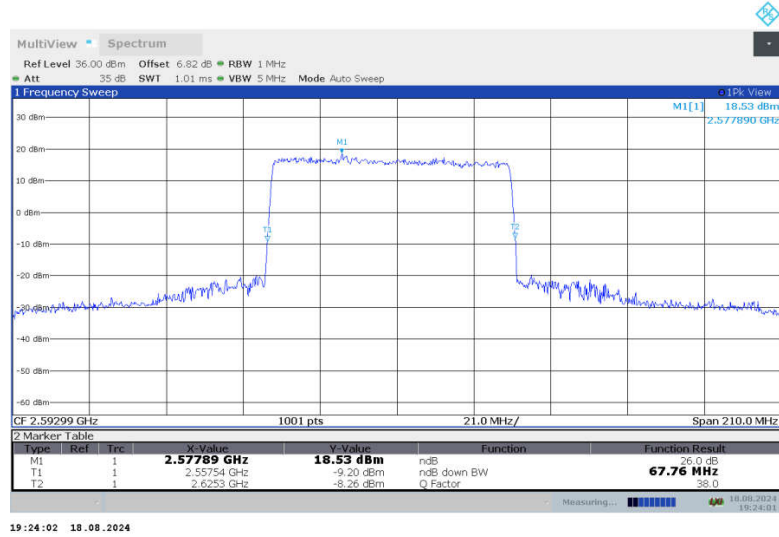

n41,70MHz Bandwidth,DFT-s-QPSK (-26dBc BW)