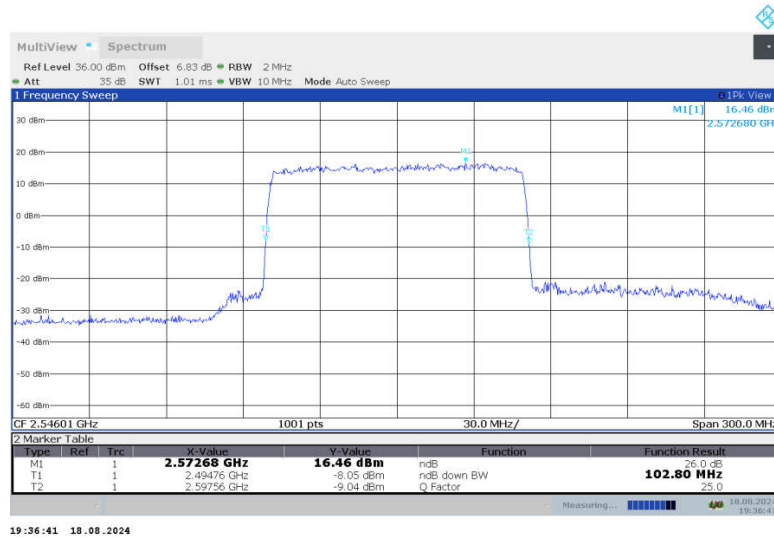

n41,100MHz Bandwidth,CP-QPSK (-26dBc BW)