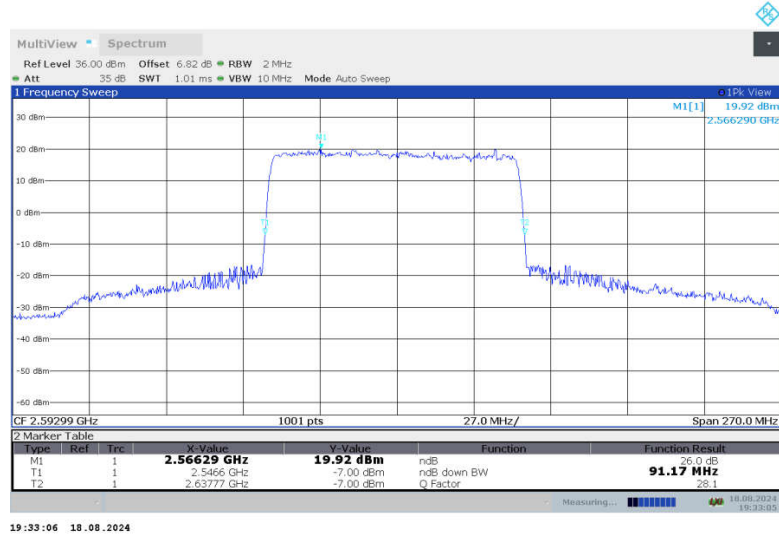

n41,90MHz Bandwidth,DFT-s-QPSK (-26dBc BW)