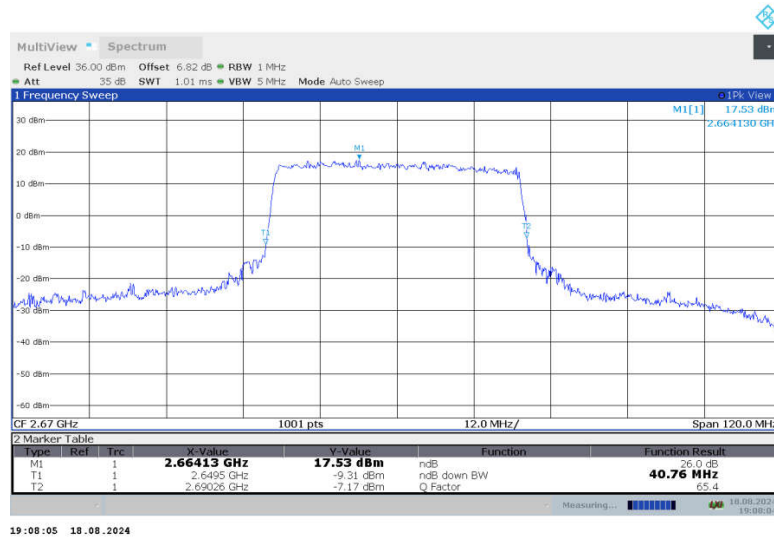

n41,40MHz Bandwidth,CP-QPSK (-26dBc BW)