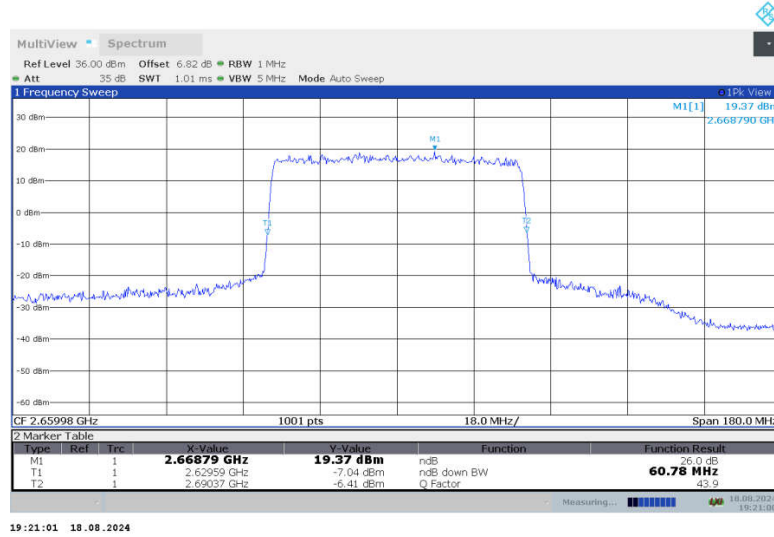

n41,60MHz Bandwidth,DFT-s-QPSK (-26dBc BW)

n41,60MHz Bandwidth,CP-QPSK (-26dBc BW)

n41,60MHz Bandwidth,DFT-s-QPSK (-26dBc BW)

n41,60MHz Bandwidth,CP-QPSK (-26dBc BW)

**n41,60MHz Bandwidth,DFT-s-QPSK (-26dBc BW)**