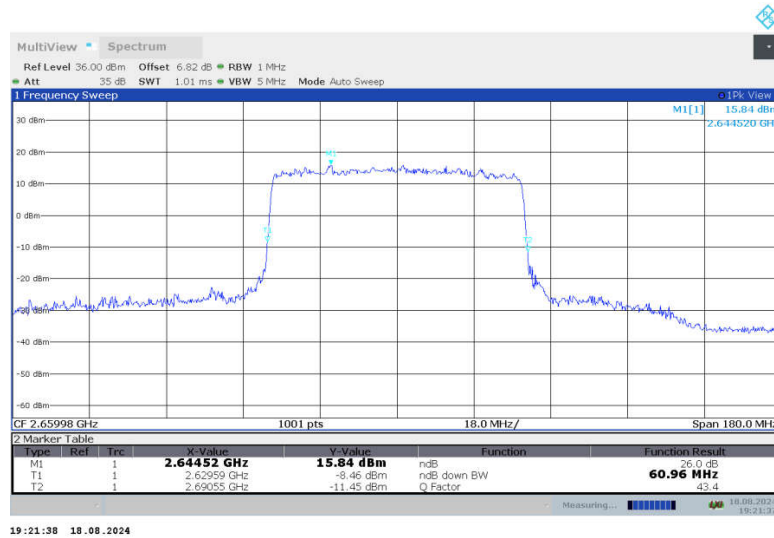

n41,60MHz Bandwidth,CP-QPSK (-26dBc BW)