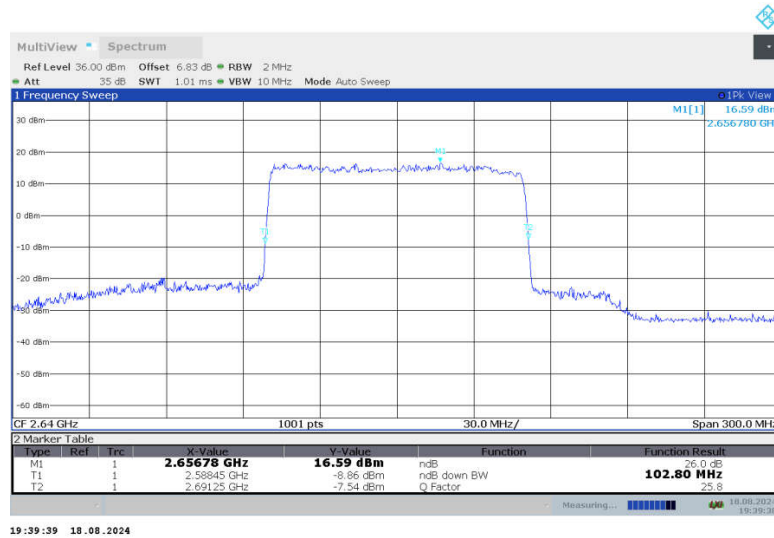

n41,100MHz Bandwidth,CP-QPSK (-26dBc BW)