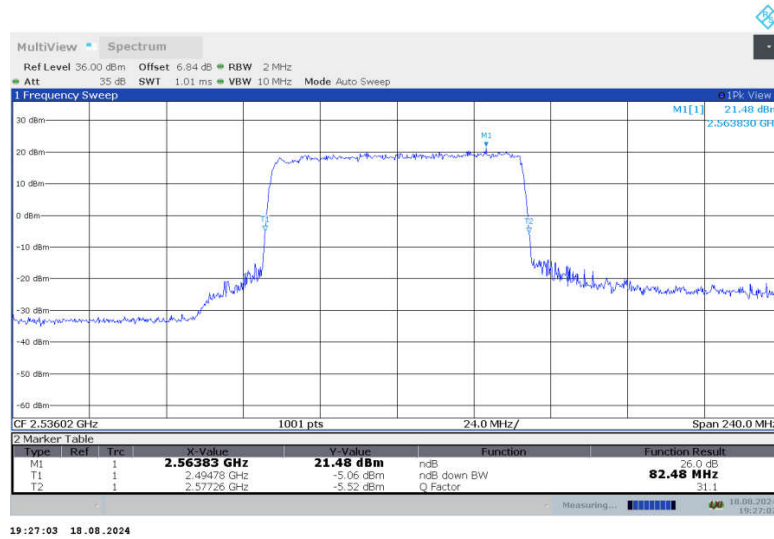

### n41,70MHz Bandwidth,CP-QPSK (-26dBc BW)

n41

n41,80MHz(-26dBc)

Frequency (MHz)	Emission Bandwidth (-26dBc) (MHz)	
	DFT-s-QPSK	CP-QPSK
2536.02	82.480	82.720
2592.99	82.480	82.720
2649.99	82.480	82.480

n41,80MHz Bandwidth,DFT-s-QPSK (-26dBc BW)