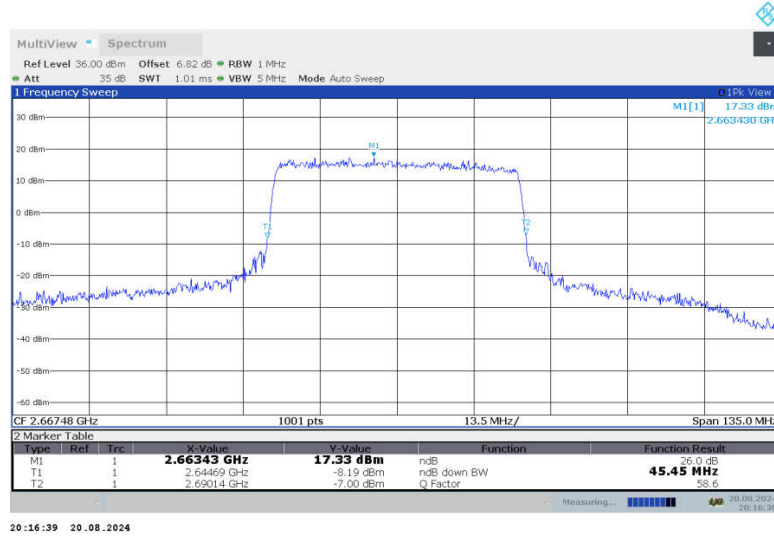

n41,45MHz Bandwidth,CP-QPSK (-26dBc BW)

**n41,45MHz Bandwidth,DFT-s-QPSK (-26dBc BW)**

**n41,45MHz Bandwidth,CP-QPSK (-26dBc BW)**

**n41,45MHz Bandwidth,DFT-s-QPSK (-26dBc BW)**

**n41,45MHz Bandwidth,CP-QPSK (-26dBc BW)**