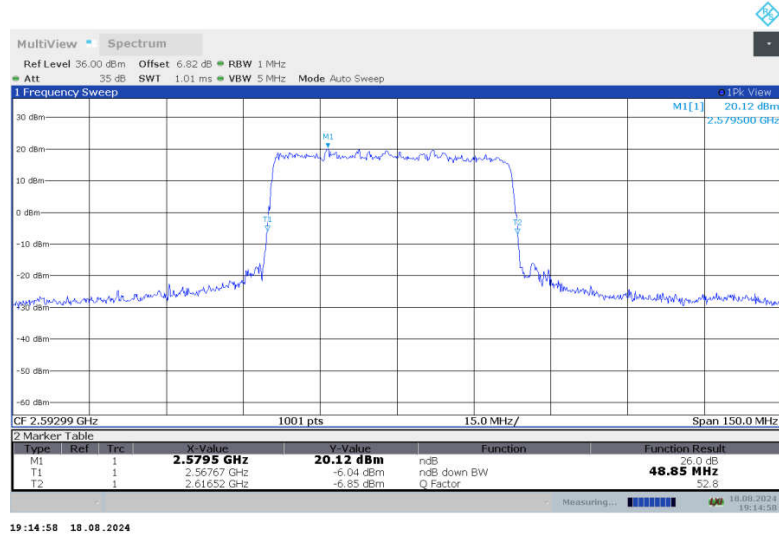

n41,50MHz Bandwidth,DFT-s-QPSK (-26dBc BW)