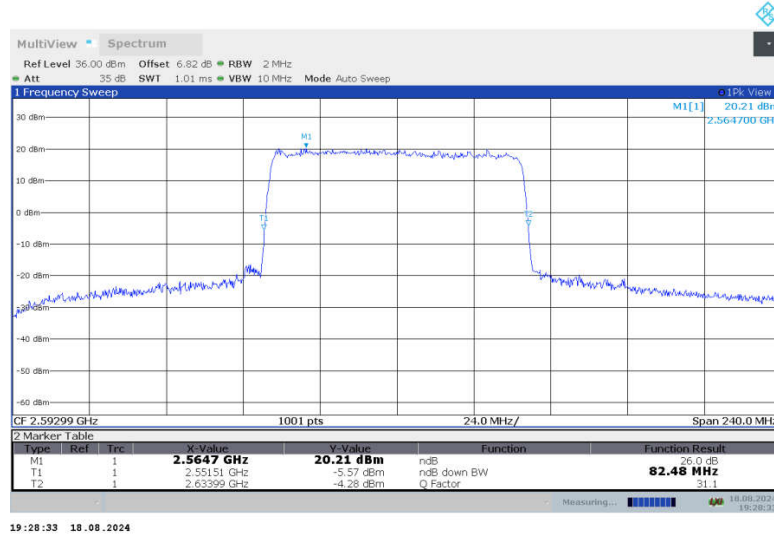

n41,80MHz Bandwidth,DFT-s-QPSK (-26dBc BW)