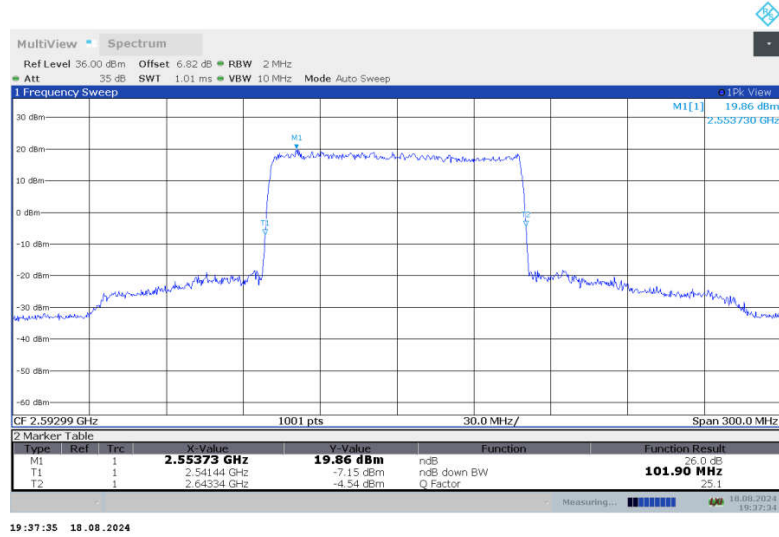

n41,100MHz Bandwidth,DFT-s-QPSK (-26dBc BW)