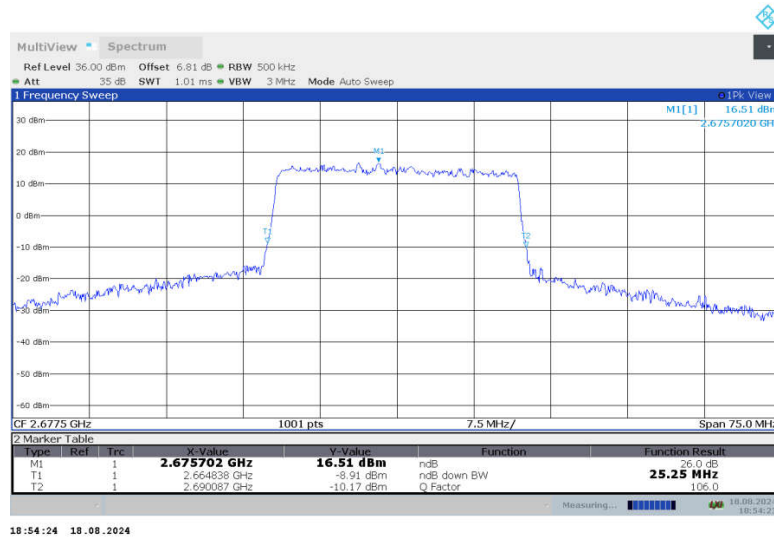

n41,25MHz Bandwidth,CP-QPSK (-26dBc BW)