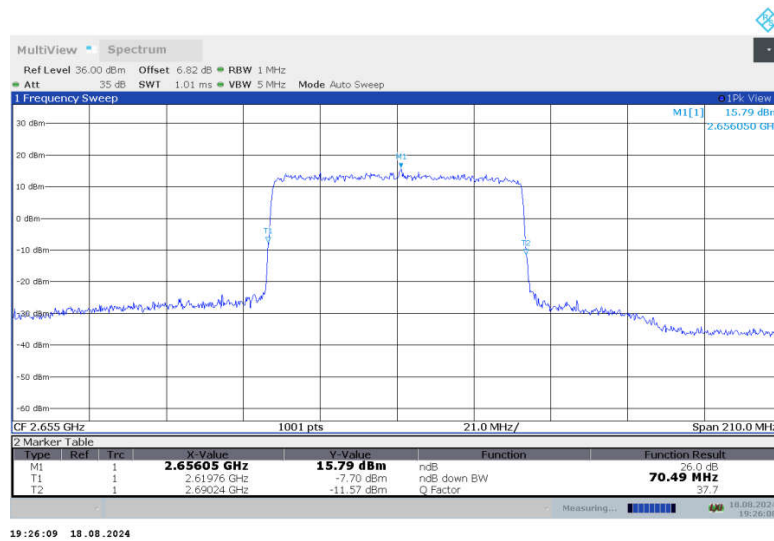

n41,70MHz Bandwidth,CP-QPSK (-26dBc BW)