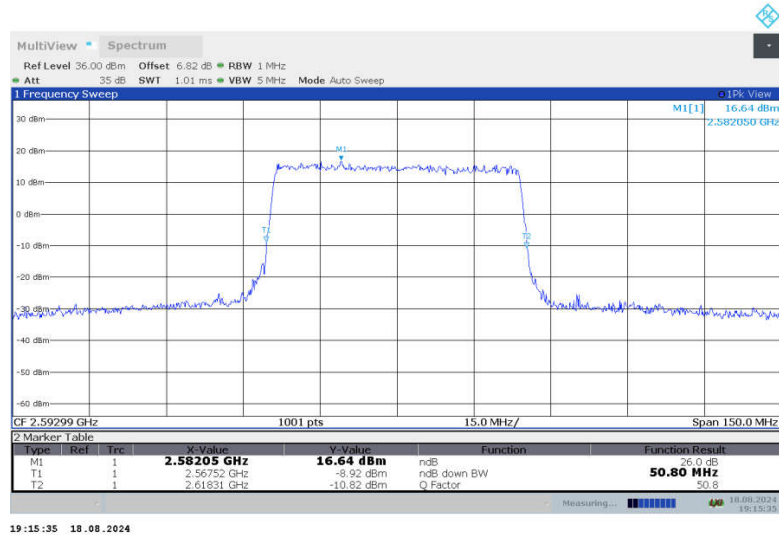

n41,50MHz Bandwidth,CP-QPSK (-26dBc BW)