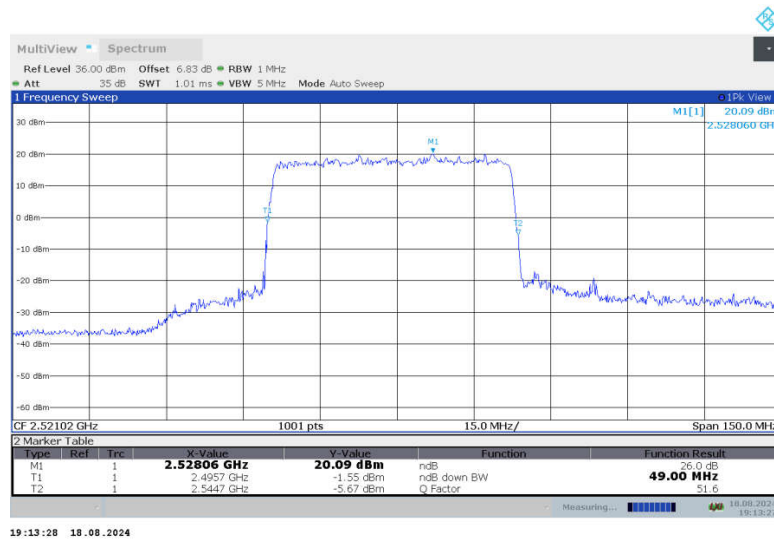

n41

n41,50MHz(-26dBc)

Frequency (MHz)	Emission Bandwidth (-26dBc) (MHz)	
	DFT-s-QPSK	CP-QPSK
2521.02	49.000	50.650
2592.99	48.850	50.800
2664.99	48.700	50.500

n41,50MHz Bandwidth,DFT-s-QPSK (-26dBc BW)