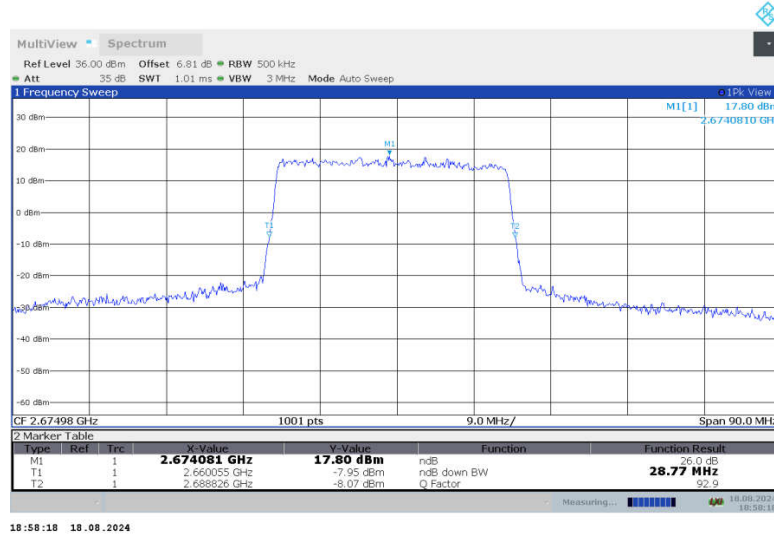

n41,30MHz Bandwidth,CP-QPSK (-26dBc BW)

n41,30MHz Bandwidth,DFT-s-QPSK (-26dBc BW)

n41,30MHz Bandwidth,CP-QPSK (-26dBc BW)

**n41,30MHz Bandwidth,DFT-s-QPSK (-26dBc BW)**

**n41,30MHz Bandwidth,CP-QPSK (-26dBc BW)**