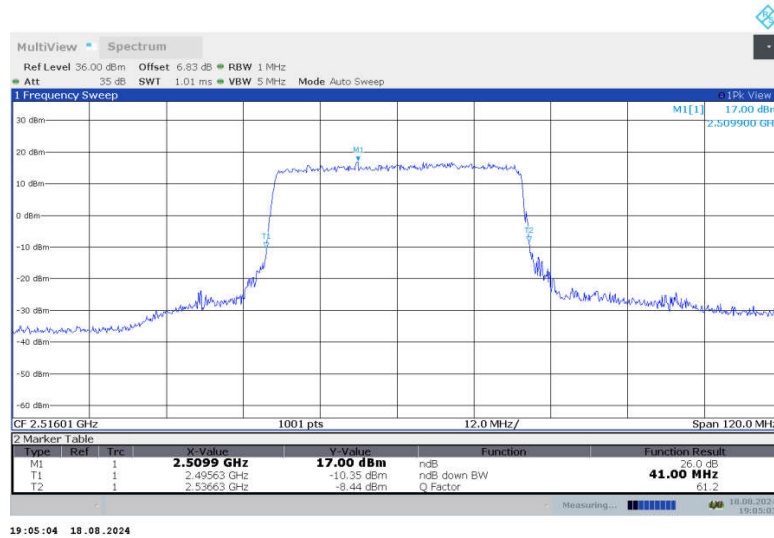

n41,40MHz Bandwidth,CP-QPSK (-26dBc BW)