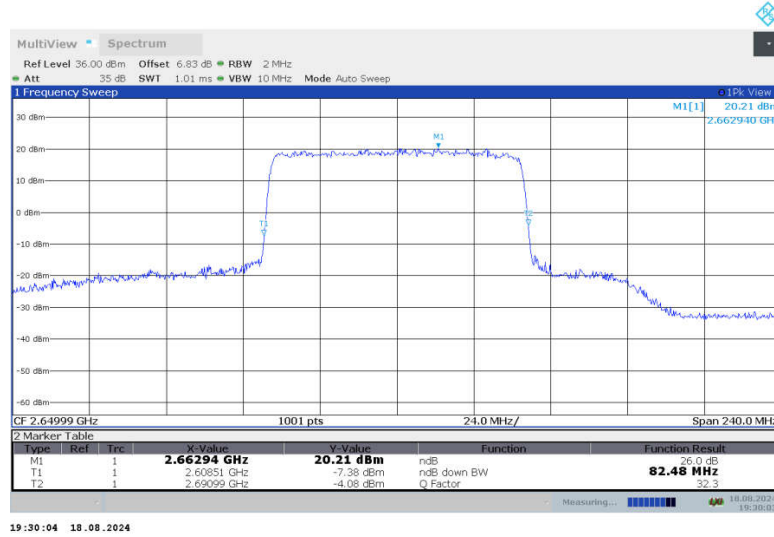

n41,80MHz Bandwidth,DFT-s-QPSK (-26dBc BW)