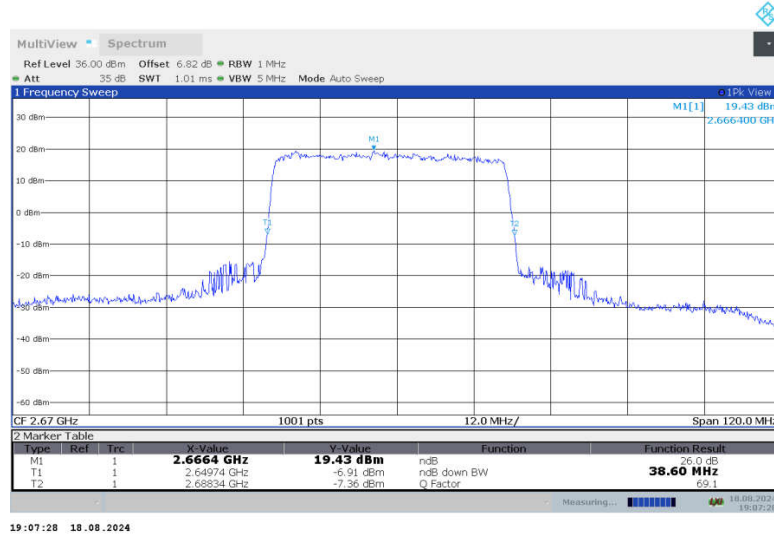

### n41,40MHz Bandwidth,DFT-s-QPSK (-26dBc BW)