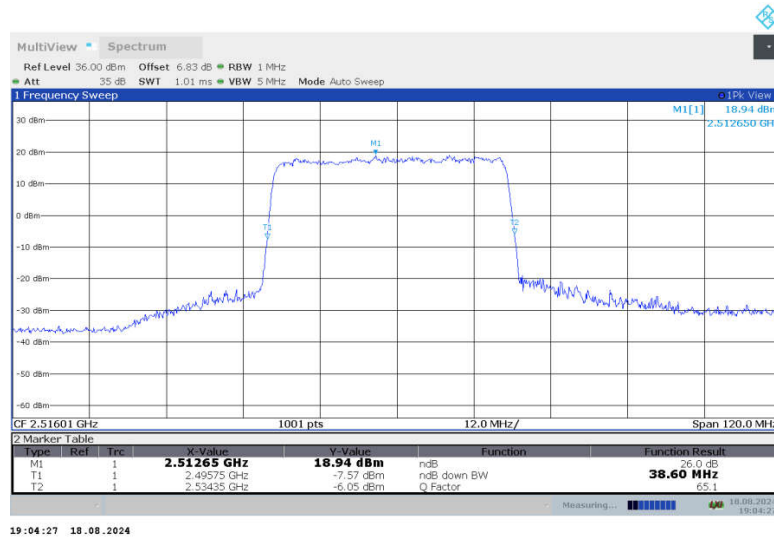

n41

n41,40MHz(-26dBc)

Frequency (MHz)	Emission Bandwidth (-26dBc) (MHz)	
	DFT-s-QPSK	CP-QPSK
2516.01	38.600	41.000
2592.99	38.840	40.880
2670	38.600	40.760

n41,40MHz Bandwidth,DFT-s-QPSK (-26dBc BW)