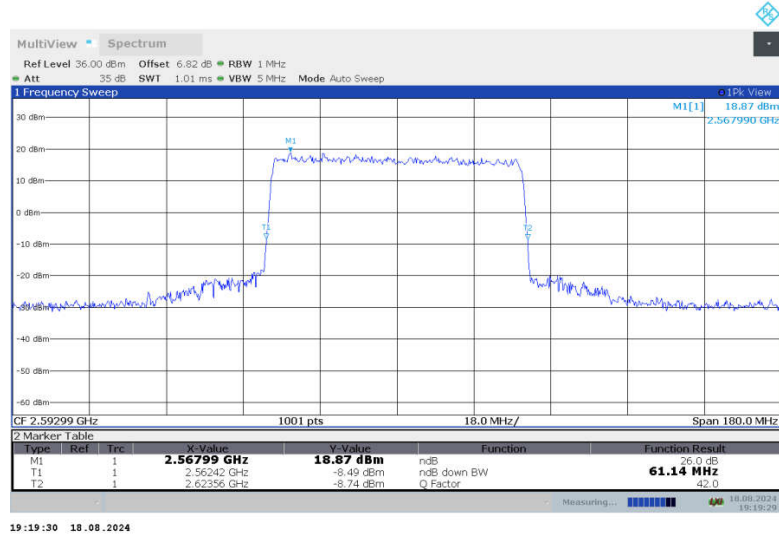

n41,60MHz Bandwidth,DFT-s-QPSK (-26dBc BW)

n41,60MHz Bandwidth,CP-QPSK (-26dBc BW)

n41,60MHz Bandwidth,DFT-s-QPSK (-26dBc BW)

n41,60MHz Bandwidth,CP-QPSK (-26dBc BW)

**n41,60MHz Bandwidth,DFT-s-QPSK (-26dBc BW)**