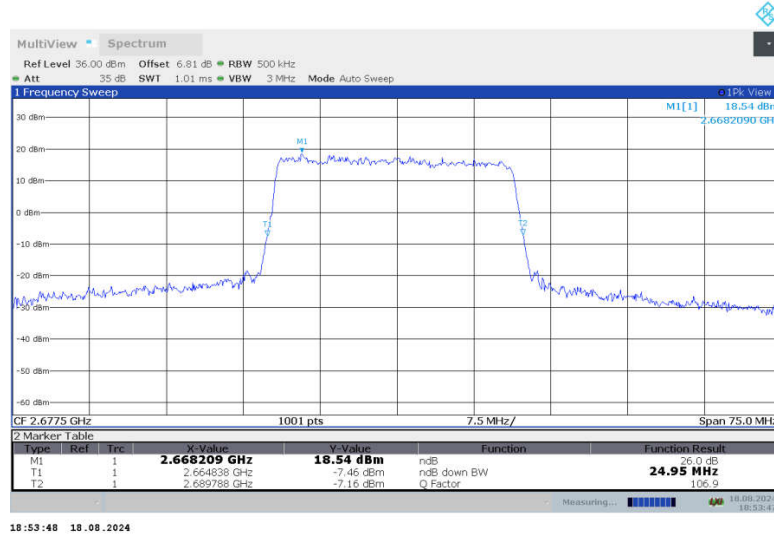

n41,25MHz Bandwidth,CP-QPSK (-26dBc BW)

**n41,25MHz Bandwidth,DFT-s-QPSK (-26dBc BW)**

**n41,25MHz Bandwidth,CP-QPSK (-26dBc BW)**

### n41,25MHz Bandwidth,DFT-s-QPSK (-26dBc BW)