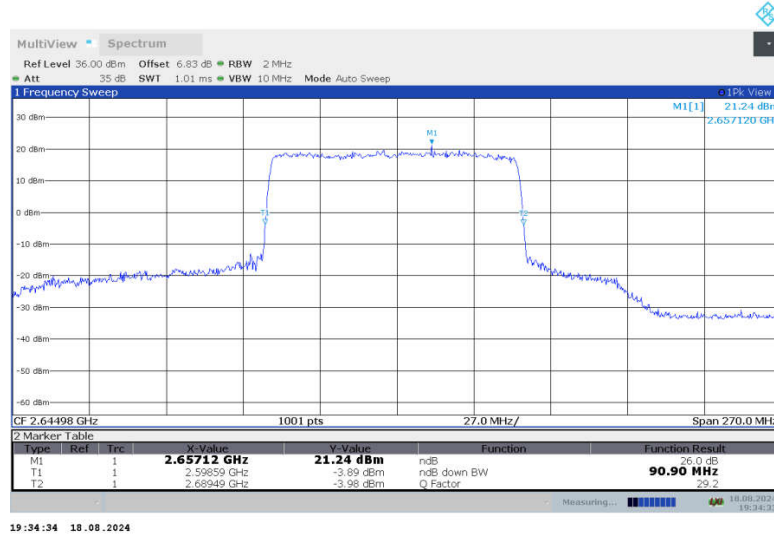

n41,90MHz Bandwidth,CP-QPSK (-26dBc BW)

n41,90MHz Bandwidth,DFT-s-QPSK (-26dBc BW)

n41,90MHz Bandwidth,CP-QPSK (-26dBc BW)

**n41,90MHz Bandwidth,DFT-s-QPSK (-26dBc BW)**

**n41,90MHz Bandwidth,CP-QPSK (-26dBc BW)**