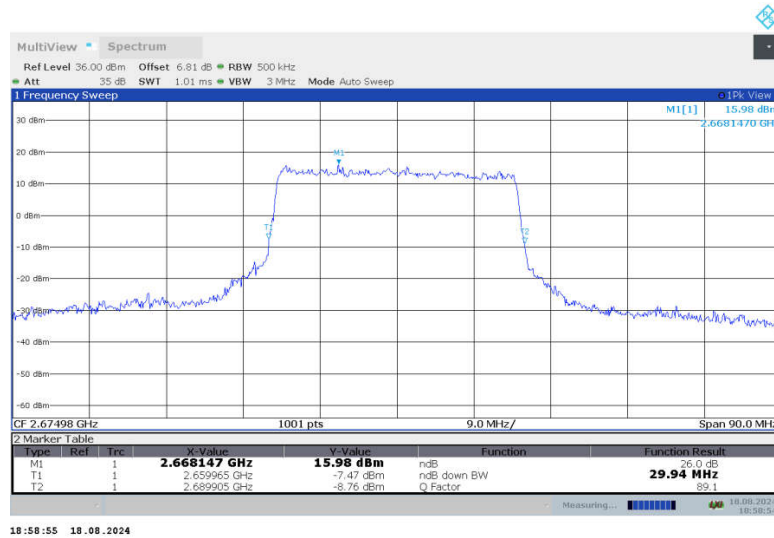

n41,30MHz Bandwidth,CP-QPSK (-26dBc BW)

n41,30MHz Bandwidth,DFT-s-QPSK (-26dBc BW)

n41,30MHz Bandwidth,CP-QPSK (-26dBc BW)

**n41,30MHz Bandwidth,DFT-s-QPSK (-26dBc BW)**

**n41,30MHz Bandwidth,CP-QPSK (-26dBc BW)**