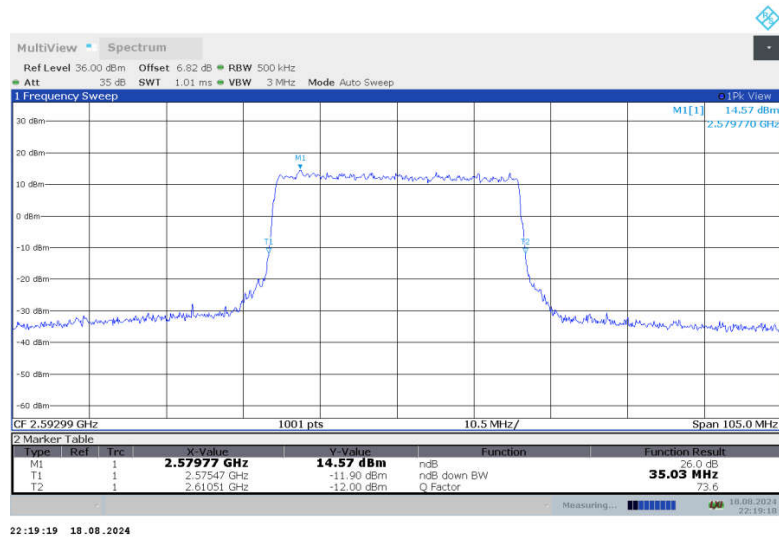

n41,35MHz Bandwidth,CP-QPSK (-26dBc BW)