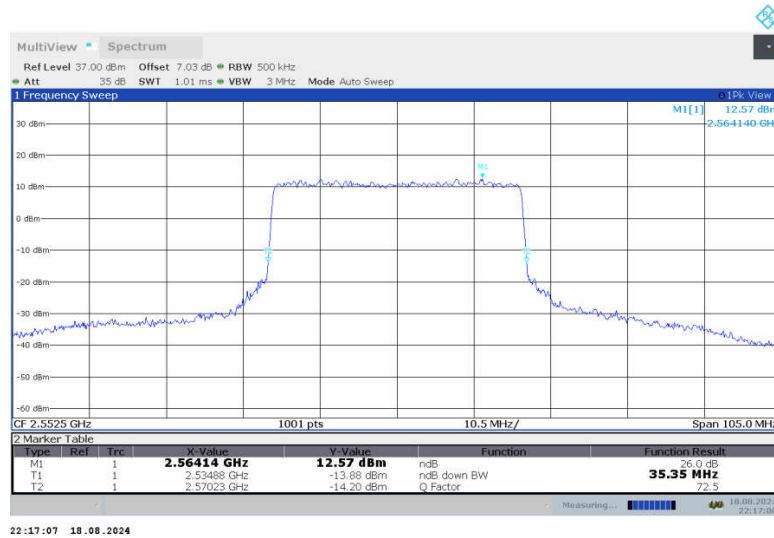

n7,35MHz Bandwidth,DFT-s-QPSK (-26dBc BW)

n7,35MHz Bandwidth,CP-QPSK (-26dBc BW)

n7,35MHz Bandwidth,DFT-s-QPSK (-26dBc BW)

n7,35MHz Bandwidth,CP-QPSK (-26dBc BW)

n7,35MHz Bandwidth,DFT-s-QPSK (-26dBc BW)

n7,35MHz Bandwidth,CP-QPSK (-26dBc BW)