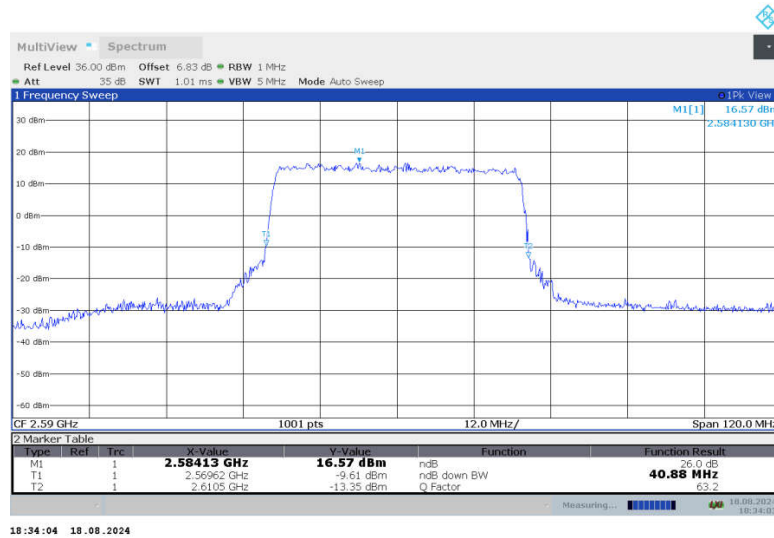

n38,40MHz Bandwidth,CP-QPSK (-26dBc BW)