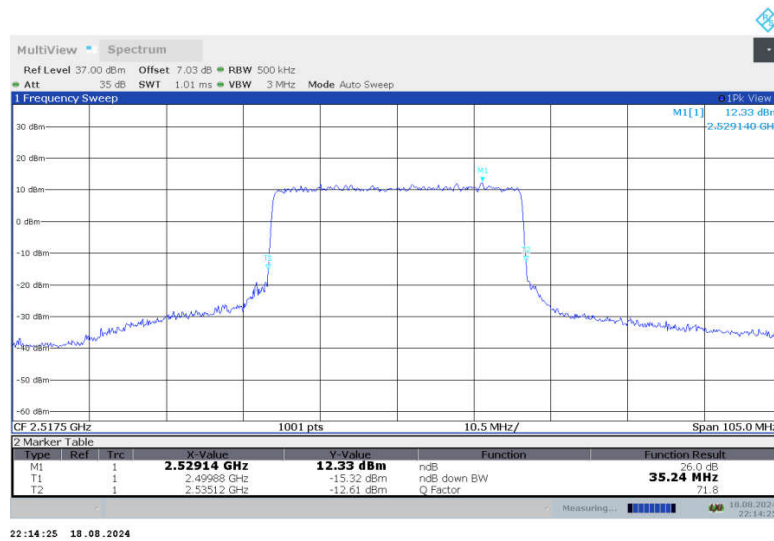

n7,35MHz Bandwidth,CP-QPSK (-26dBc BW)