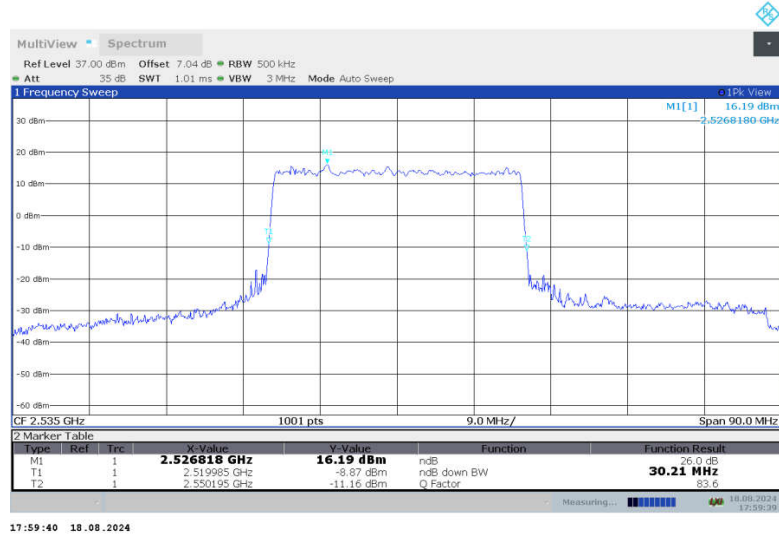

n7,30MHz Bandwidth,DFT-s-QPSK (-26dBc BW)