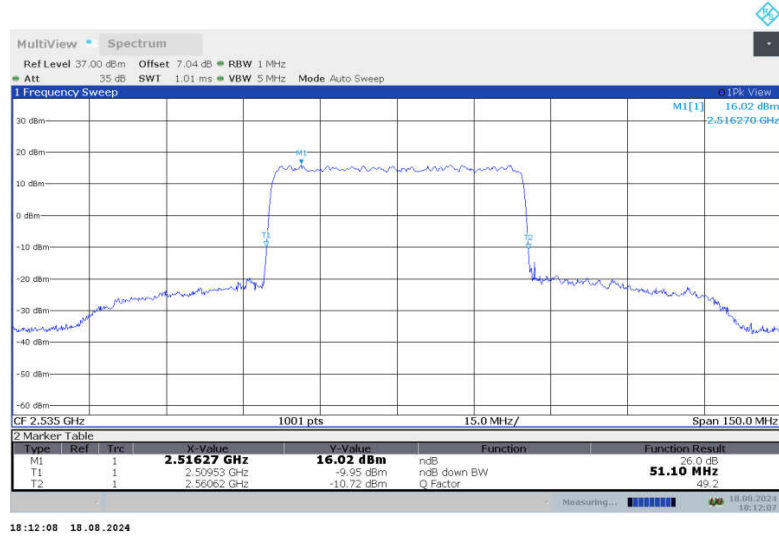

n7,50MHz Bandwidth,DFT-s-QPSK (-26dBc BW)

n7,50MHz Bandwidth,CP-QPSK (-26dBc BW)

n7,50MHz Bandwidth,DFT-s-QPSK (-26dBc BW)

n7,50MHz Bandwidth,CP-QPSK (-26dBc BW)

n7,50MHz Bandwidth,DFT-s-QPSK (-26dBc BW)

n7,50MHz Bandwidth,CP-QPSK (-26dBc BW)