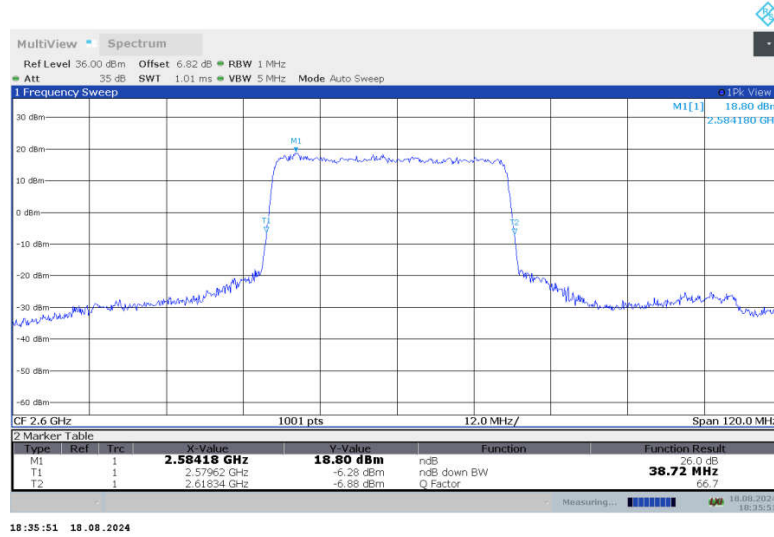

n38,40MHz Bandwidth,DFT-s-QPSK (-26dBc BW)

n38,40MHz Bandwidth,CP-QPSK (-26dBc BW)

n38,40MHz Bandwidth,DFT-s-QPSK (-26dBc BW)

n38,40MHz Bandwidth,CP-QPSK (-26dBc BW)

n38,40MHz Bandwidth,DFT-s-QPSK (-26dBc BW)