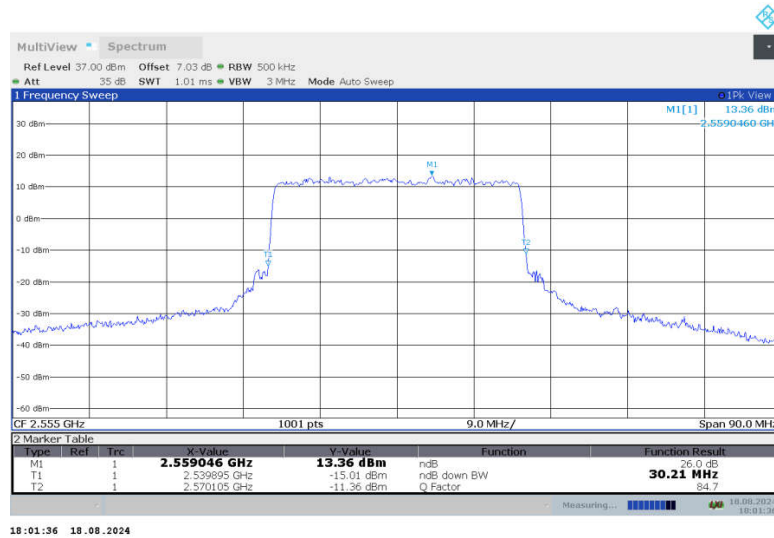

n7,30MHz Bandwidth,DFT-s-QPSK (-26dBc BW)

n7,30MHz Bandwidth,CP-QPSK (-26dBc BW)

n7,30MHz Bandwidth,DFT-s-QPSK (-26dBc BW)

n7,30MHz Bandwidth,CP-QPSK (-26dBc BW)

n7
n7,35MHz(-26dBc)

Frequency (MHz)	Emission Bandwidth (-26dBc) (MHz)	
	DFT-s-QPSK	CP-QPSK
2517.5	33.880	35.240
2535	33.780	35.240
2552.5	33.670	35.350