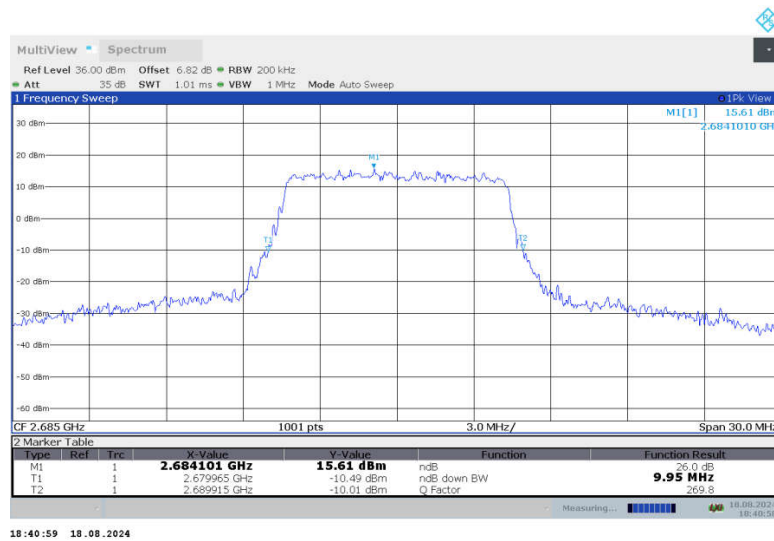

n41,10MHz Bandwidth,CP-QPSK (-26dBc BW)

n41,10MHz Bandwidth,DFT-s-QPSK (-26dBc BW)

n41,10MHz Bandwidth,CP-QPSK (-26dBc BW)

n41,10MHz Bandwidth,DFT-s-QPSK (-26dBc BW)

n41,10MHz Bandwidth,CP-QPSK (-26dBc BW)