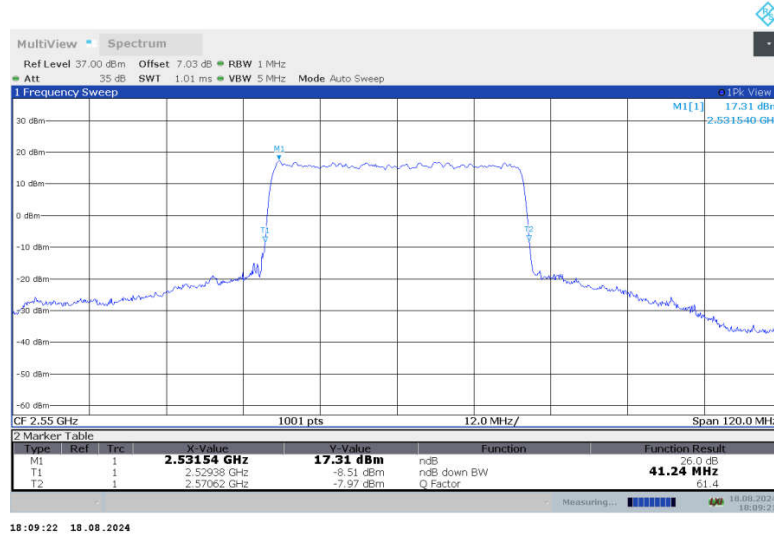

n7,40MHz Bandwidth,DFT-s-QPSK (-26dBc BW)

n7,40MHz Bandwidth,CP-QPSK (-26dBc BW)

n7,40MHz Bandwidth,DFT-s-QPSK (-26dBc BW)

n7,40MHz Bandwidth,CP-QPSK (-26dBc BW)

n7
n7,50MHz(-26dBc)

Frequency (MHz)	Emission Bandwidth (-26dBc) (MHz)	
	DFT-s-QPSK	CP-QPSK
2525	51.100	50.950
2535	51.100	50.950
2545	51.100	50.950