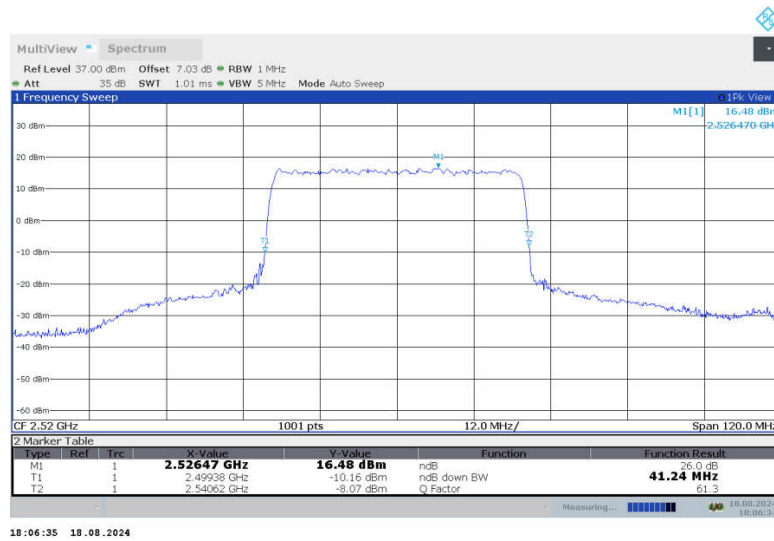

n7
n7,40MHz(-26dBc)

Frequency (MHz)	Emission Bandwidth (-26dBc) (MHz)	
	DFT-s-QPSK	CP-QPSK
2520	41.240	41.240
2535	41.240	41.360
2550	41.240	41.360

n7,40MHz Bandwidth,DFT-s-QPSK (-26dBc BW)