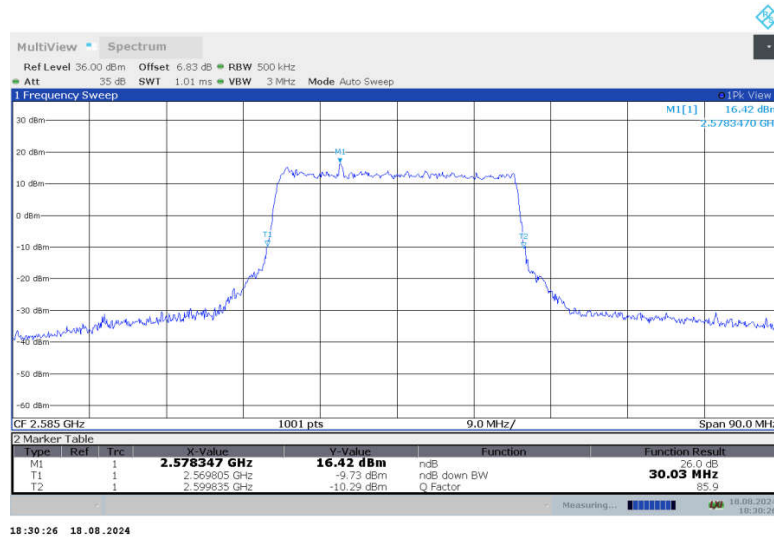

n38,30MHz Bandwidth,CP-QPSK (-26dBc BW)