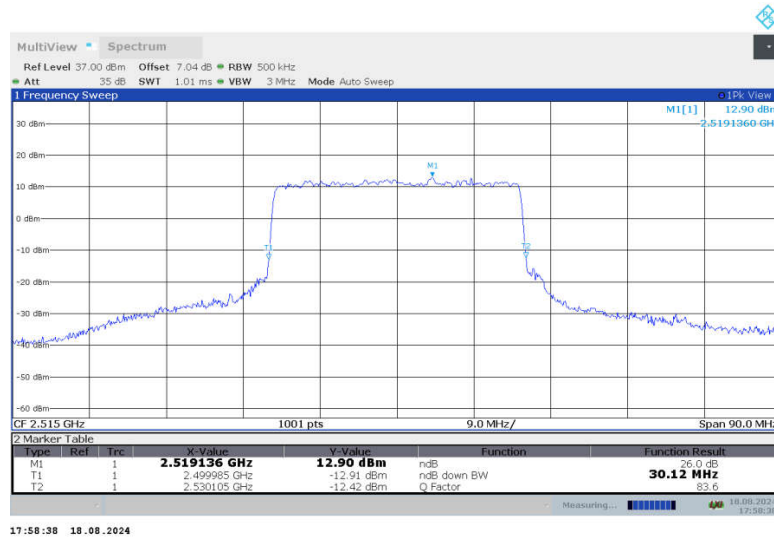

n7,30MHz Bandwidth,CP-QPSK (-26dBc BW)