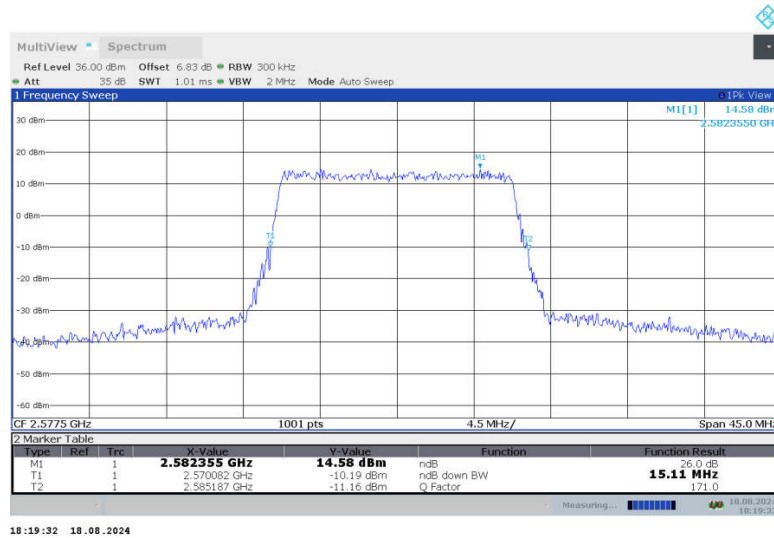

n38,15MHz Bandwidth,CP-QPSK (-26dBc BW)