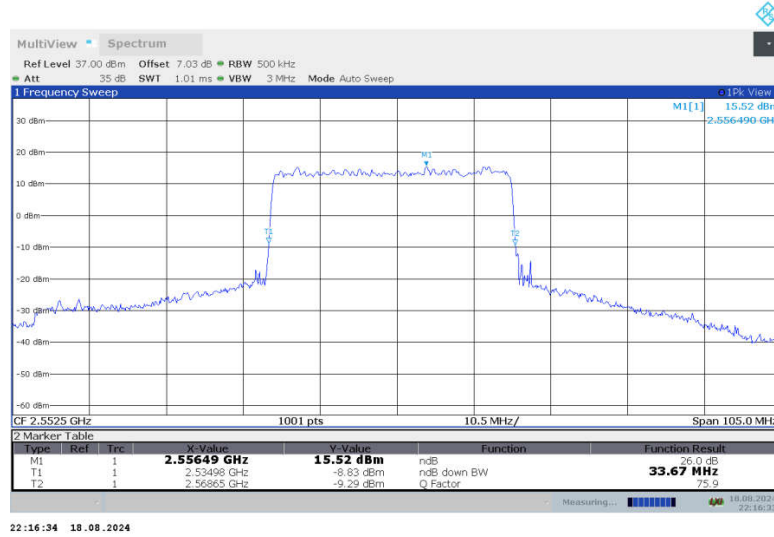

n7,35MHz Bandwidth,DFT-s-QPSK (-26dBc BW)

n7,35MHz Bandwidth,CP-QPSK (-26dBc BW)

n7,35MHz Bandwidth,DFT-s-QPSK (-26dBc BW)

n7,35MHz Bandwidth,CP-QPSK (-26dBc BW)

n7,35MHz Bandwidth,DFT-s-QPSK (-26dBc BW)

n7,35MHz Bandwidth,CP-QPSK (-26dBc BW)