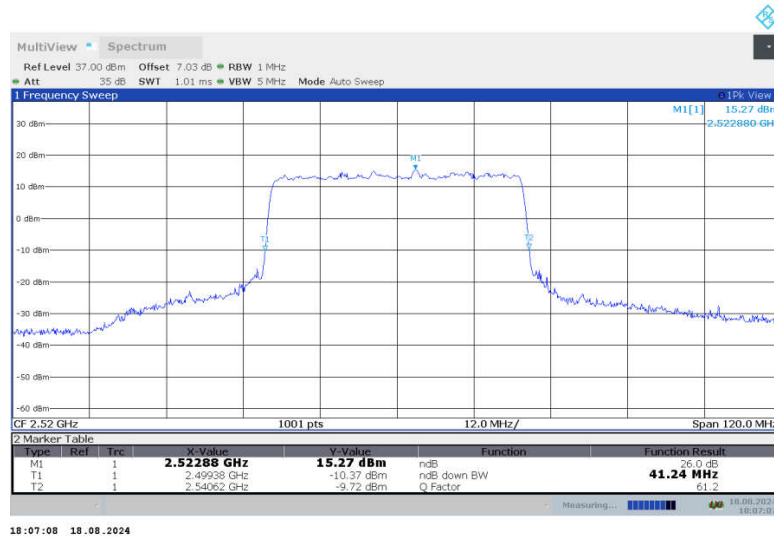

n7,40MHz Bandwidth,CP-QPSK (-26dBc BW)