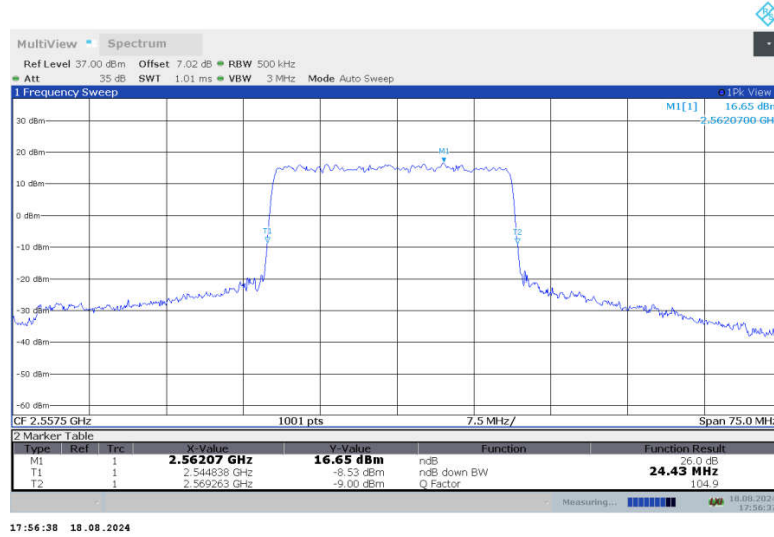

n7,25MHz Bandwidth,DFT-s-QPSK (-26dBc BW)

n7,25MHz Bandwidth,CP-QPSK (-26dBc BW)

n7,25MHz Bandwidth,DFT-s-QPSK (-26dBc BW)

n7,25MHz Bandwidth,CP-QPSK (-26dBc BW)

n7,25MHz Bandwidth,DFT-s-QPSK (-26dBc BW)

n7,25MHz Bandwidth,CP-QPSK (-26dBc BW)