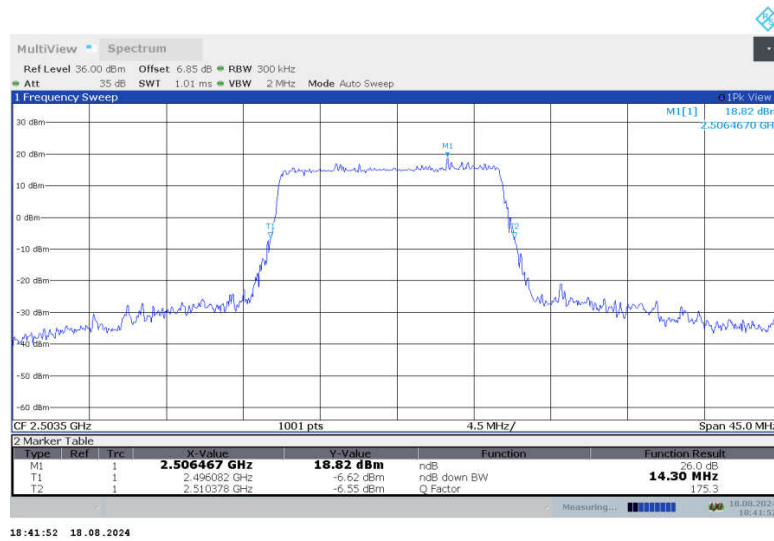

n41

n41,15MHz(-26dBc)

Frequency (MHz)	Emission Bandwidth (-26dBc) (MHz)	
	DFT-s-QPSK	CP-QPSK
2503.5	14.296	14.880
2592.99	14.565	15.285
2682.48	14.251	15.330

n41,15MHz Bandwidth,DFT-s-QPSK (-26dBc BW)