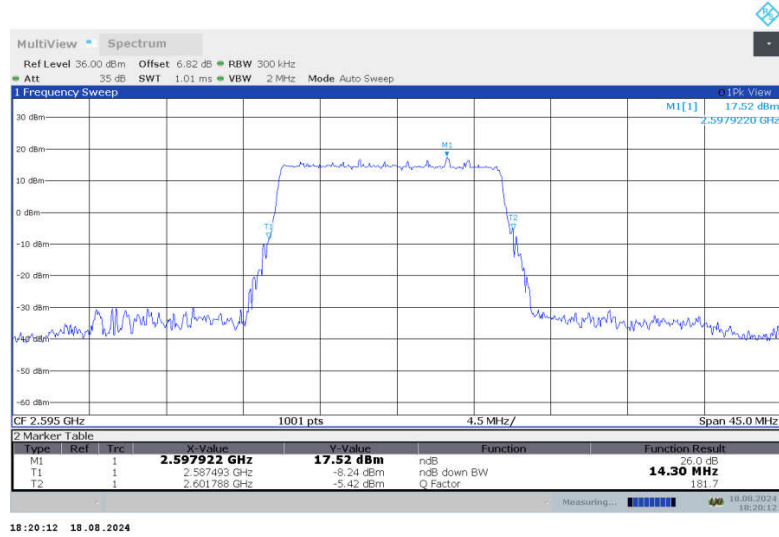

n38,15MHz Bandwidth,DFT-s-QPSK (-26dBc BW)

n38,15MHz Bandwidth,CP-QPSK (-26dBc BW)

n38,15MHz Bandwidth,DFT-s-QPSK (-26dBc BW)

n38,15MHz Bandwidth,CP-QPSK (-26dBc BW)

n38,15MHz Bandwidth,DFT-s-QPSK (-26dBc BW)