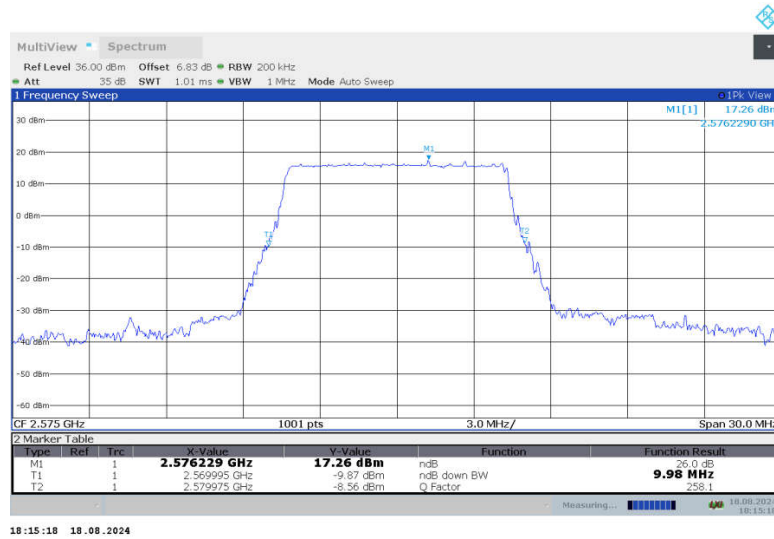

n38

n38,10MHz(-26dBc)

Frequency (MHz)	Emission Bandwidth (-26dBc) (MHz)	
	DFT-s-QPSK	CP-QPSK
2575	9.980	9.950
2595	9.920	9.800
2615	9.980	10.100

n38,10MHz Bandwidth,DFT-s-QPSK (-26dBc BW)