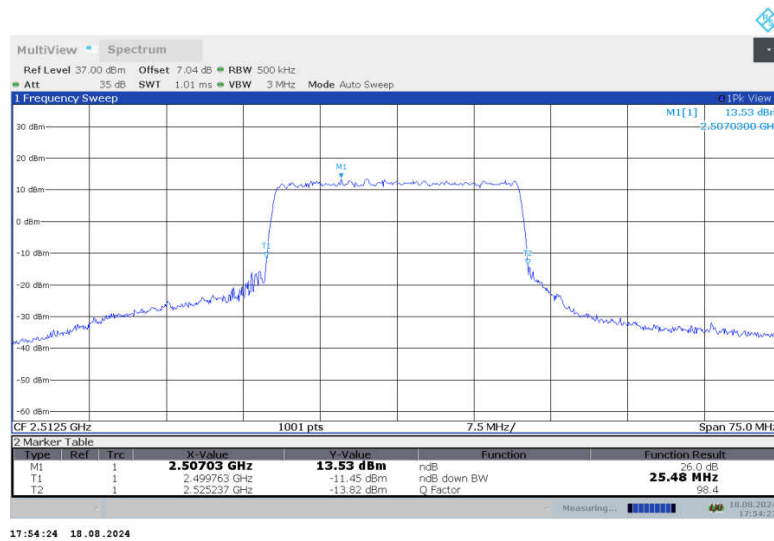

n7,25MHz Bandwidth,CP-QPSK (-26dBc BW)