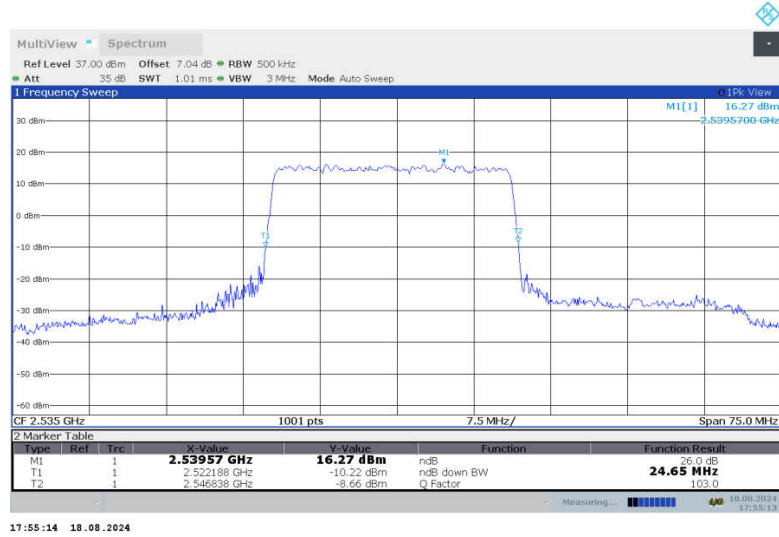

n7,25MHz Bandwidth,DFT-s-QPSK (-26dBc BW)

n7,25MHz Bandwidth,CP-QPSK (-26dBc BW)

n7,25MHz Bandwidth,DFT-s-QPSK (-26dBc BW)

n7,25MHz Bandwidth,CP-QPSK (-26dBc BW)

n7,25MHz Bandwidth,DFT-s-QPSK (-26dBc BW)

n7,25MHz Bandwidth,CP-QPSK (-26dBc BW)