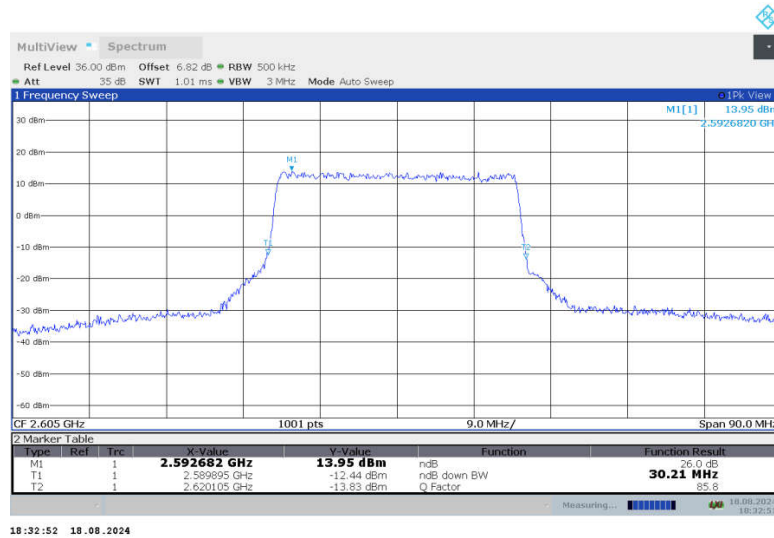

n38,30MHz Bandwidth,CP-QPSK (-26dBc BW)