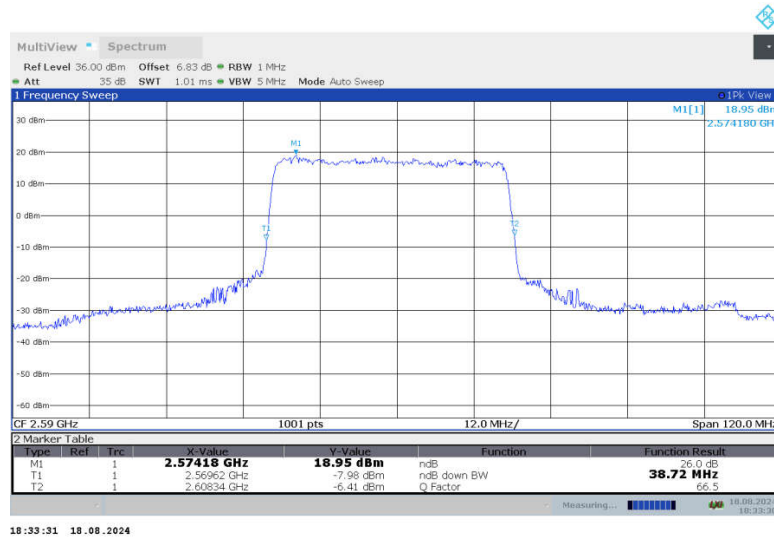

n38

n38,40MHz(-26dBc)

Frequency (MHz)	Emission Bandwidth (-26dBc) (MHz)	
	DFT-s-QPSK	CP-QPSK
2590	38.720	40.880
2595	38.720	40.880
2600	38.720	41.120

n38,40MHz Bandwidth,DFT-s-QPSK (-26dBc BW)