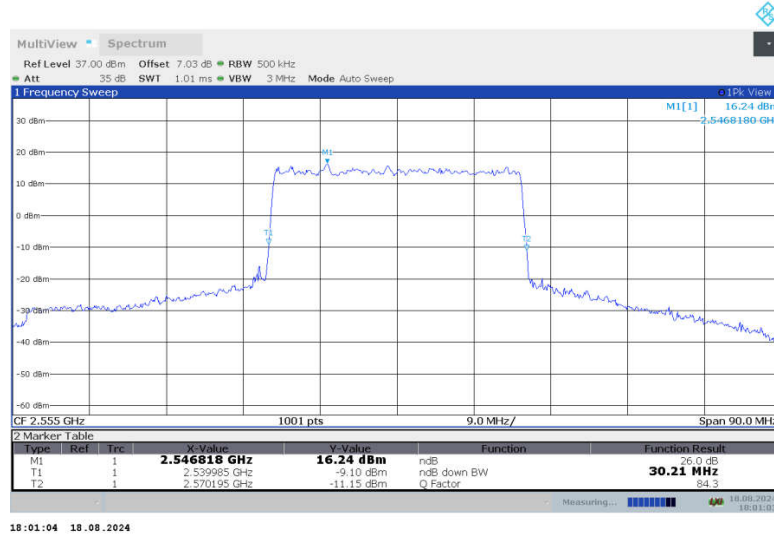

n7,30MHz Bandwidth,DFT-s-QPSK (-26dBc BW)

n7,30MHz Bandwidth,CP-QPSK (-26dBc BW)

n7,30MHz Bandwidth,DFT-s-QPSK (-26dBc BW)

n7,30MHz Bandwidth,CP-QPSK (-26dBc BW)

n7
n7,35MHz(-26dBc)

Frequency (MHz)	Emission Bandwidth (-26dBc) (MHz)	
	DFT-s-QPSK	CP-QPSK
2517.5	33.880	35.240
2535	33.780	35.240
2552.5	33.670	35.350