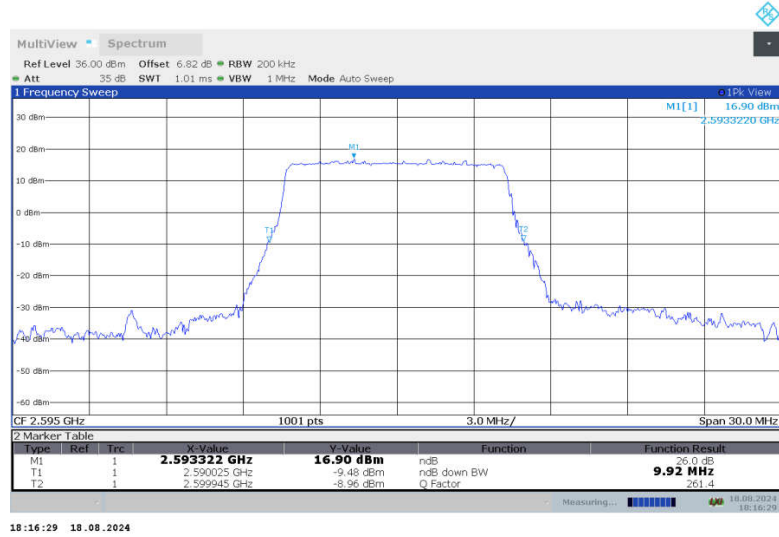

n38,10MHz Bandwidth,DFT-s-QPSK (-26dBc BW)