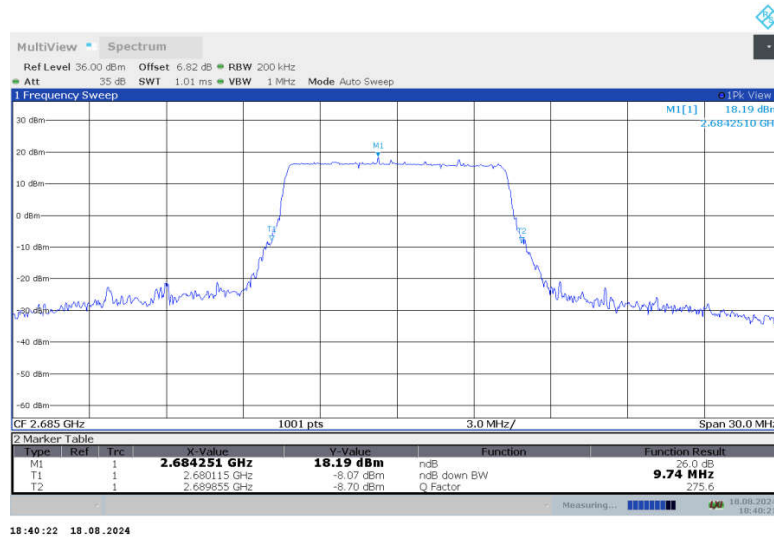

n41,10MHz Bandwidth,CP-QPSK (-26dBc BW)

n41,10MHz Bandwidth,DFT-s-QPSK (-26dBc BW)

n41,10MHz Bandwidth,CP-QPSK (-26dBc BW)

n41,10MHz Bandwidth,DFT-s-QPSK (-26dBc BW)

n41,10MHz Bandwidth,CP-QPSK (-26dBc BW)