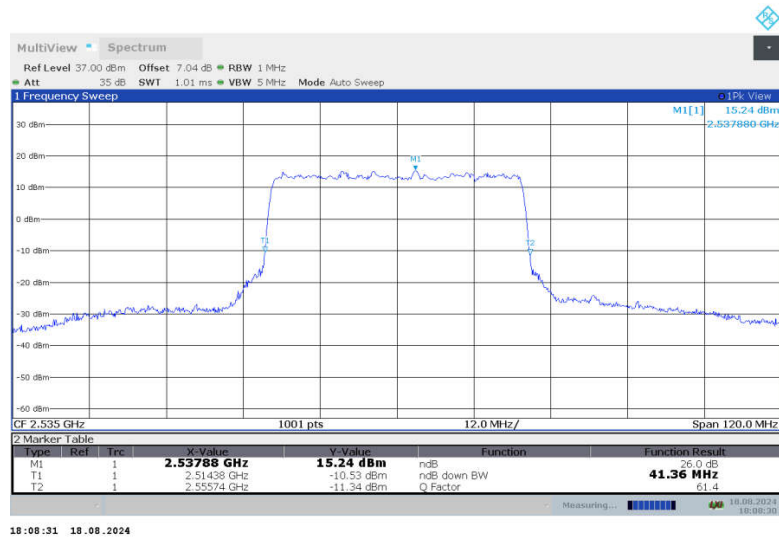

n7,40MHz Bandwidth,CP-QPSK (-26dBc BW)