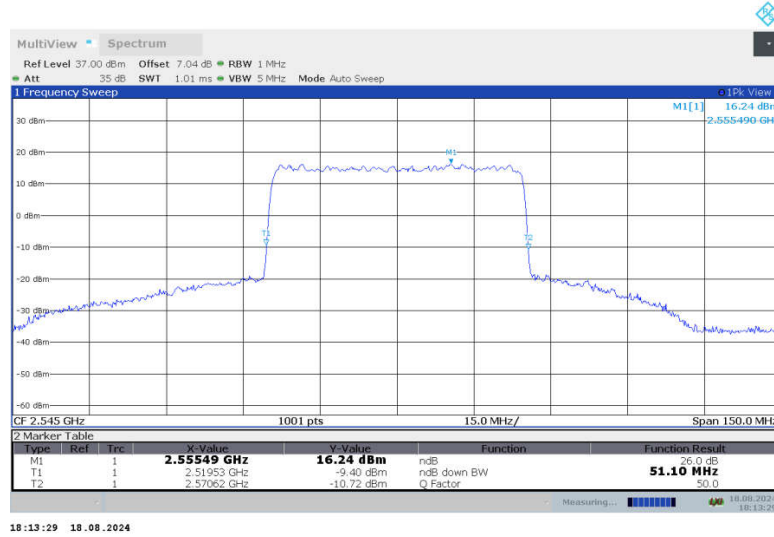

n7,50MHz Bandwidth,DFT-s-QPSK (-26dBc BW)

n7,50MHz Bandwidth,CP-QPSK (-26dBc BW)

n7,50MHz Bandwidth,DFT-s-QPSK (-26dBc BW)

n7,50MHz Bandwidth,CP-QPSK (-26dBc BW)

n7,50MHz Bandwidth,DFT-s-QPSK (-26dBc BW)

n7,50MHz Bandwidth,CP-QPSK (-26dBc BW)