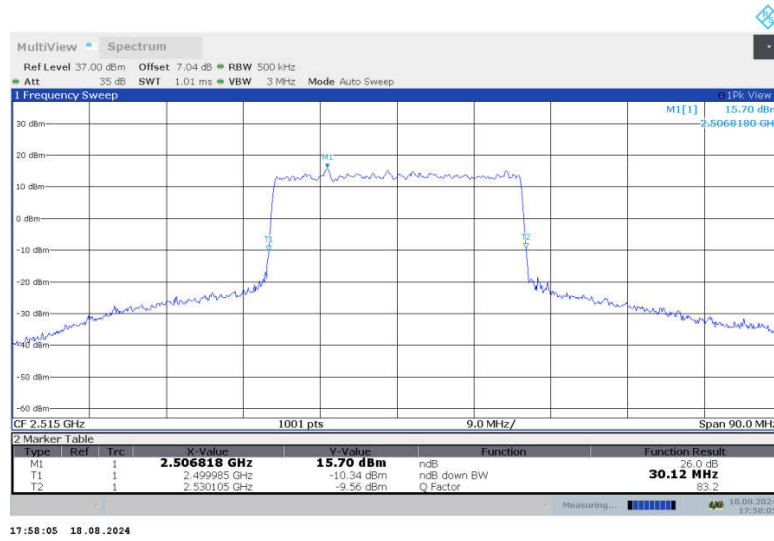

n7
n7,30MHz(-26dBc)

Frequency (MHz)	Emission Bandwidth (-26dBc) (MHz)	
	DFT-s-QPSK	CP-QPSK
2515	30.120	30.120
2535	30.210	30.210
2555	30.210	30.210

n7,30MHz Bandwidth,DFT-s-QPSK (-26dBc BW)