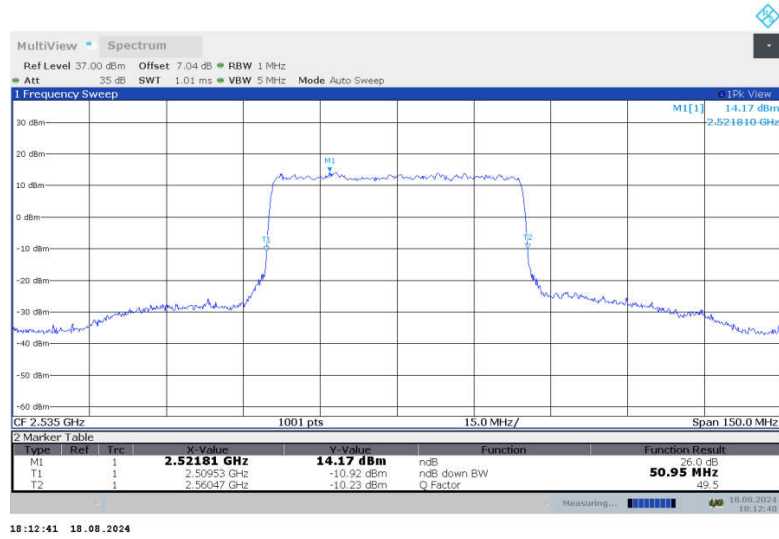

n7,50MHz Bandwidth,DFT-s-QPSK (-26dBc BW)

n7,50MHz Bandwidth,CP-QPSK (-26dBc BW)

n7,50MHz Bandwidth,DFT-s-QPSK (-26dBc BW)

n7,50MHz Bandwidth,CP-QPSK (-26dBc BW)

n7,50MHz Bandwidth,DFT-s-QPSK (-26dBc BW)

n7,50MHz Bandwidth,CP-QPSK (-26dBc BW)