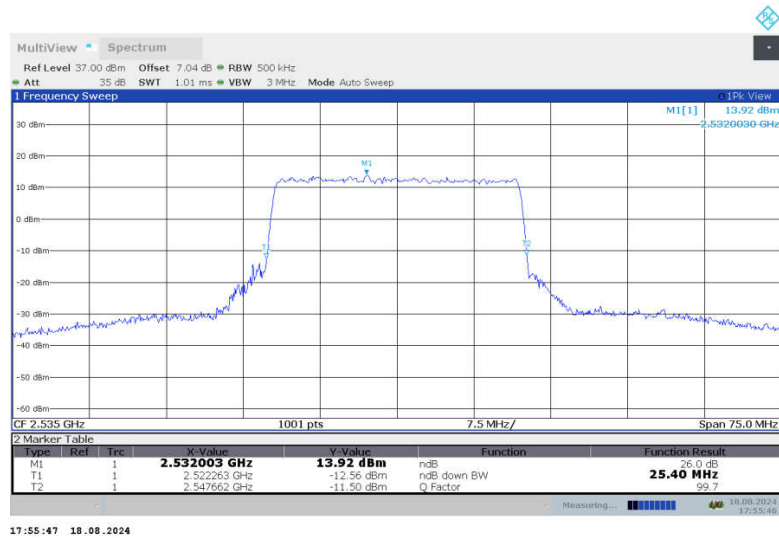

n7,25MHz Bandwidth,DFT-s-QPSK (-26dBc BW)

n7,25MHz Bandwidth,CP-QPSK (-26dBc BW)

n7,25MHz Bandwidth,DFT-s-QPSK (-26dBc BW)

n7,25MHz Bandwidth,CP-QPSK (-26dBc BW)

n7,25MHz Bandwidth,DFT-s-QPSK (-26dBc BW)

n7,25MHz Bandwidth,CP-QPSK (-26dBc BW)