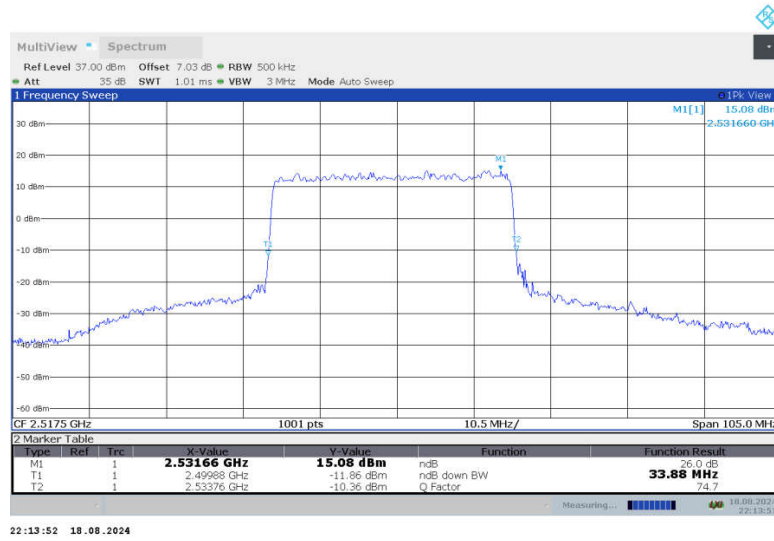

n7
n7,35MHz(-26dBc)

Frequency (MHz)	Emission Bandwidth (-26dBc) (MHz)	
	DFT-s-QPSK	CP-QPSK
2517.5	33.880	35.240
2535	33.780	35.240
2552.5	33.670	35.350

n7,35MHz Bandwidth,DFT-s-QPSK (-26dBc BW)