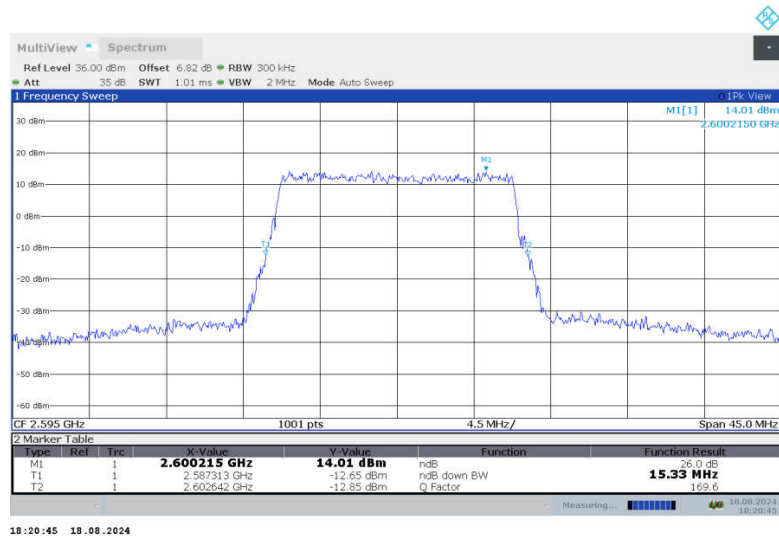

n38,15MHz Bandwidth,DFT-s-QPSK (-26dBc BW)

n38,15MHz Bandwidth,CP-QPSK (-26dBc BW)

n38,15MHz Bandwidth,DFT-s-QPSK (-26dBc BW)

n38,15MHz Bandwidth,CP-QPSK (-26dBc BW)

n38,15MHz Bandwidth,DFT-s-QPSK (-26dBc BW)