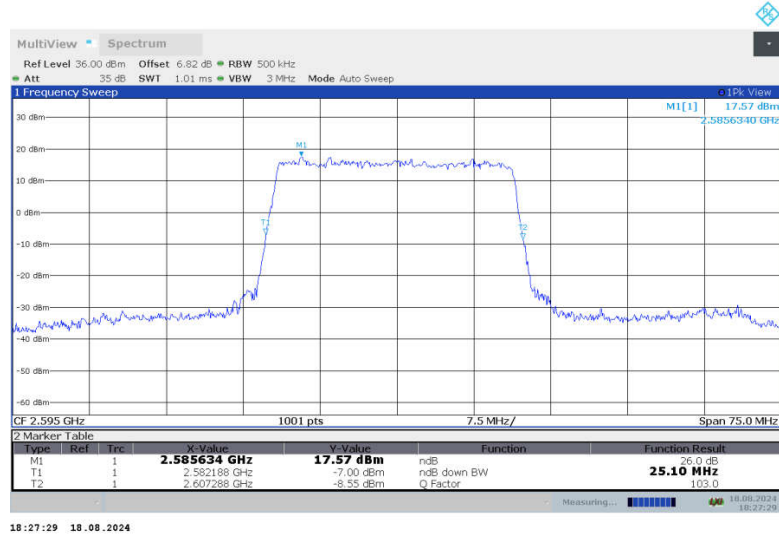

n38,25MHz Bandwidth,DFT-s-QPSK (-26dBc BW)