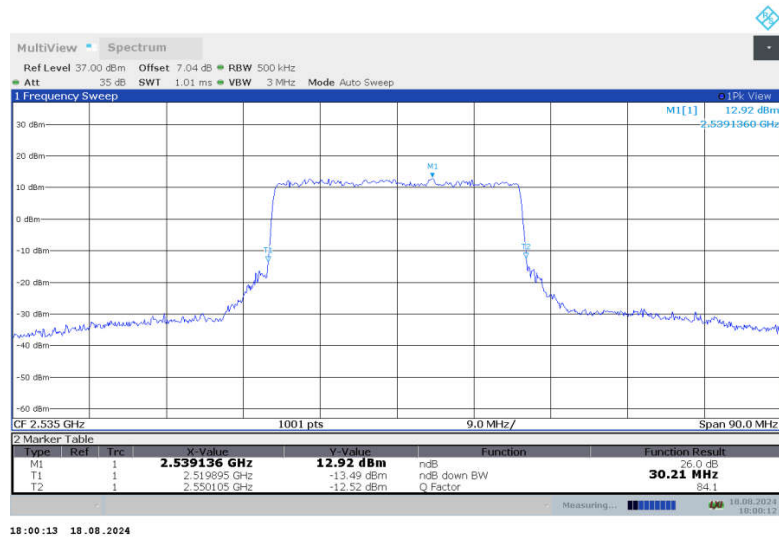

n7,30MHz Bandwidth,CP-QPSK (-26dBc BW)