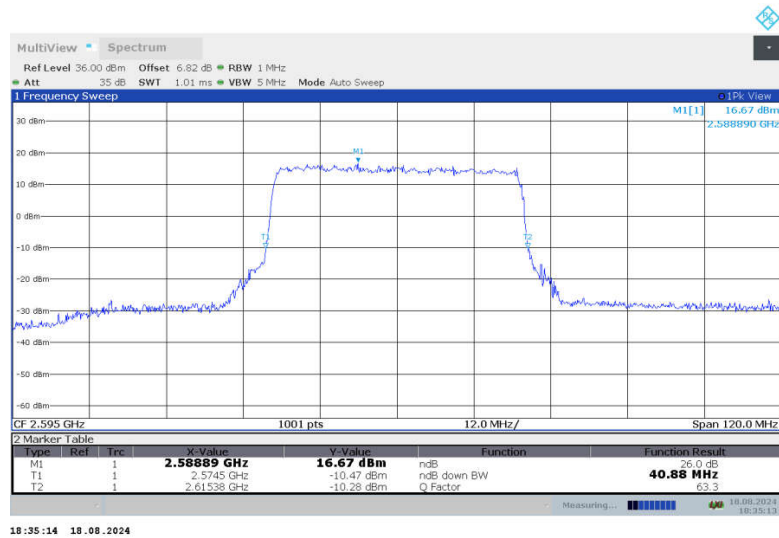

n38,40MHz Bandwidth,DFT-s-QPSK (-26dBc BW)

n38,40MHz Bandwidth,CP-QPSK (-26dBc BW)

n38,40MHz Bandwidth,DFT-s-QPSK (-26dBc BW)

n38,40MHz Bandwidth,CP-QPSK (-26dBc BW)

n38,40MHz Bandwidth,DFT-s-QPSK (-26dBc BW)