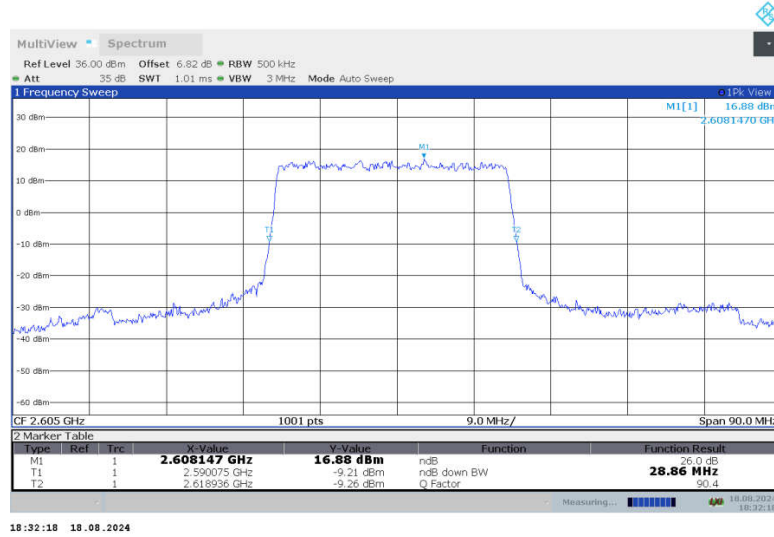

n38,30MHz Bandwidth,DFT-s-QPSK (-26dBc BW)