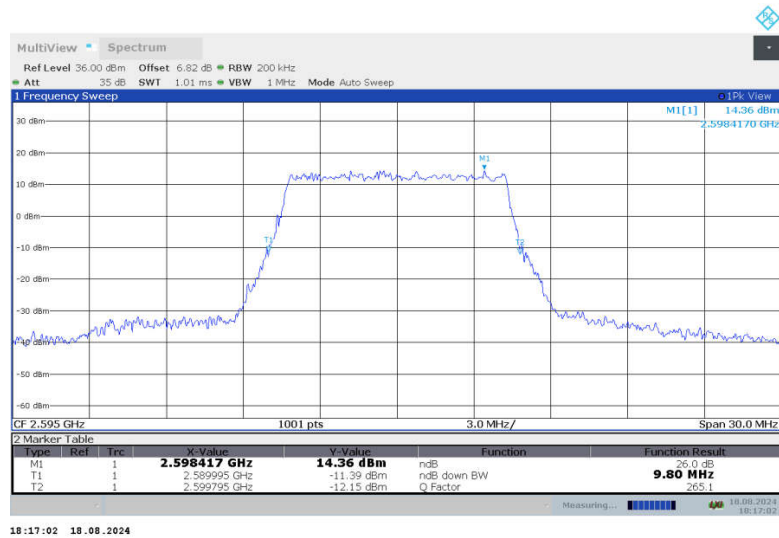

n38,10MHz Bandwidth,CP-QPSK (-26dBc BW)