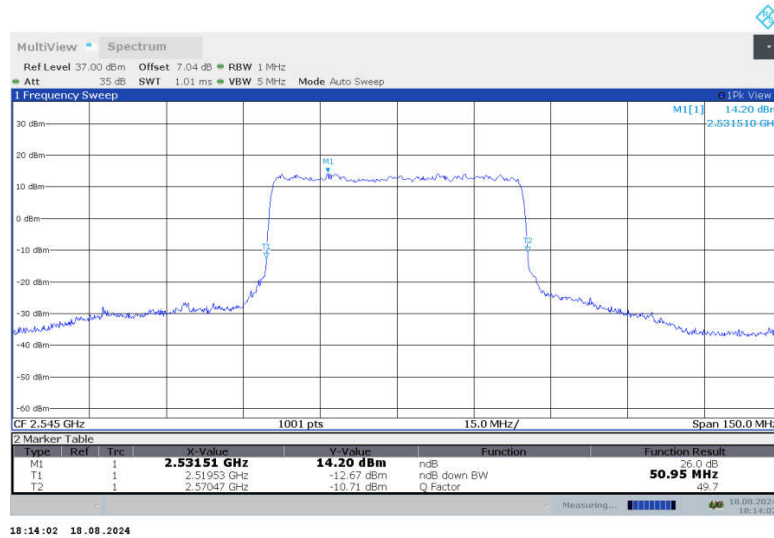

n7,50MHz Bandwidth,DFT-s-QPSK (-26dBc BW)

n7,50MHz Bandwidth,CP-QPSK (-26dBc BW)

n7,50MHz Bandwidth,DFT-s-QPSK (-26dBc BW)

n7,50MHz Bandwidth,CP-QPSK (-26dBc BW)

n7,50MHz Bandwidth,DFT-s-QPSK (-26dBc BW)

n7,50MHz Bandwidth,CP-QPSK (-26dBc BW)