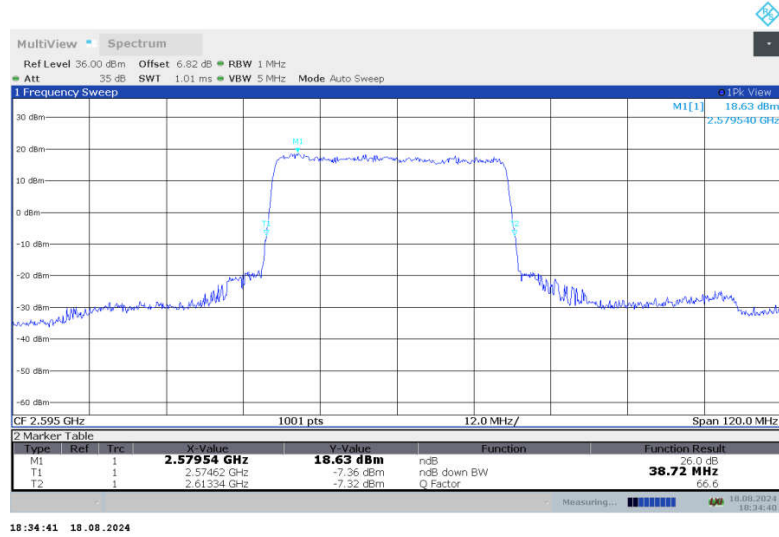

n38,40MHz Bandwidth,DFT-s-QPSK (-26dBc BW)

n38,40MHz Bandwidth,CP-QPSK (-26dBc BW)

n38,40MHz Bandwidth,DFT-s-QPSK (-26dBc BW)

n38,40MHz Bandwidth,CP-QPSK (-26dBc BW)

n38,40MHz Bandwidth,DFT-s-QPSK (-26dBc BW)