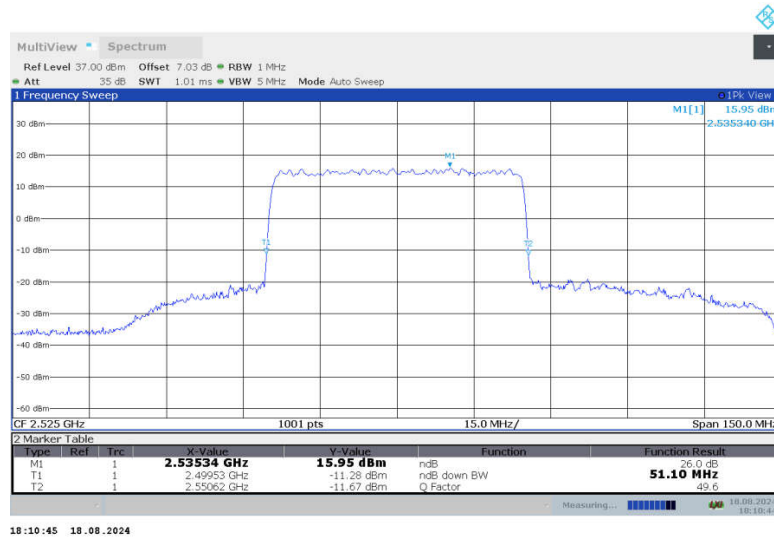

n7
n7,50MHz(-26dBc)

Frequency (MHz)	Emission Bandwidth (-26dBc) (MHz)	
	DFT-s-QPSK	CP-QPSK
2525	51.100	50.950
2535	51.100	50.950
2545	51.100	50.950

n7,50MHz Bandwidth,DFT-s-QPSK (-26dBc BW)