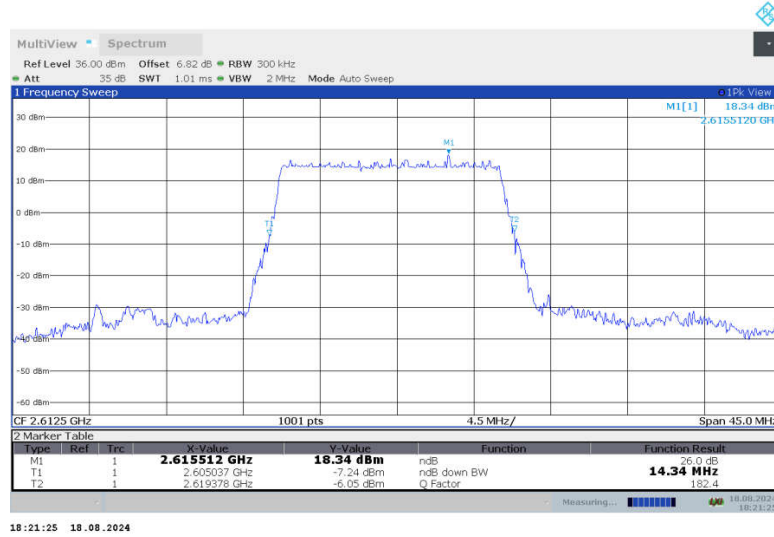

n38,15MHz Bandwidth,DFT-s-QPSK (-26dBc BW)

n38,15MHz Bandwidth,CP-QPSK (-26dBc BW)

n38,15MHz Bandwidth,DFT-s-QPSK (-26dBc BW)

n38,15MHz Bandwidth,CP-QPSK (-26dBc BW)

n38,15MHz Bandwidth,DFT-s-QPSK (-26dBc BW)