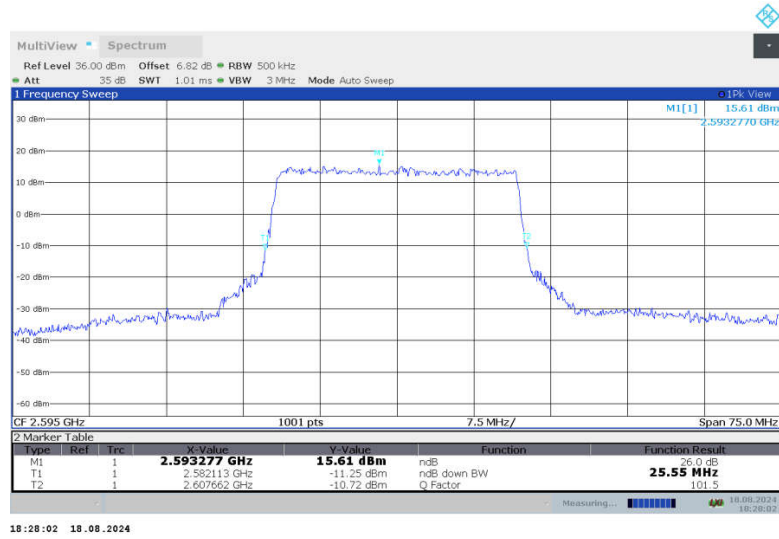

n38,25MHz Bandwidth,CP-QPSK (-26dBc BW)