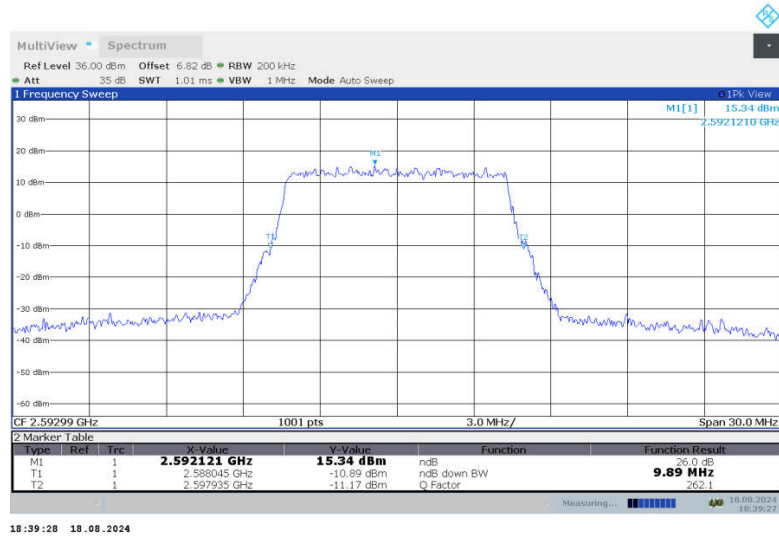

n41,10MHz Bandwidth,CP-QPSK (-26dBc BW)

n41,10MHz Bandwidth,DFT-s-QPSK (-26dBc BW)

n41,10MHz Bandwidth,CP-QPSK (-26dBc BW)

n41,10MHz Bandwidth,DFT-s-QPSK (-26dBc BW)

n41,10MHz Bandwidth,CP-QPSK (-26dBc BW)