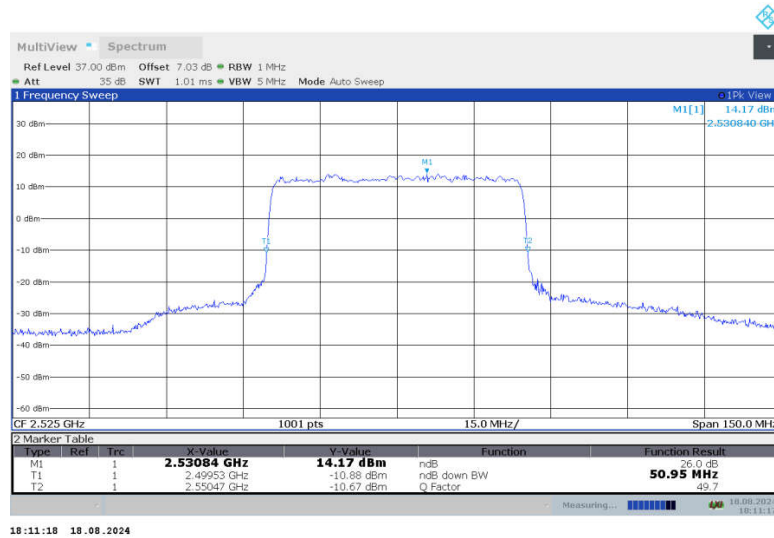

n7,50MHz Bandwidth,CP-QPSK (-26dBc BW)