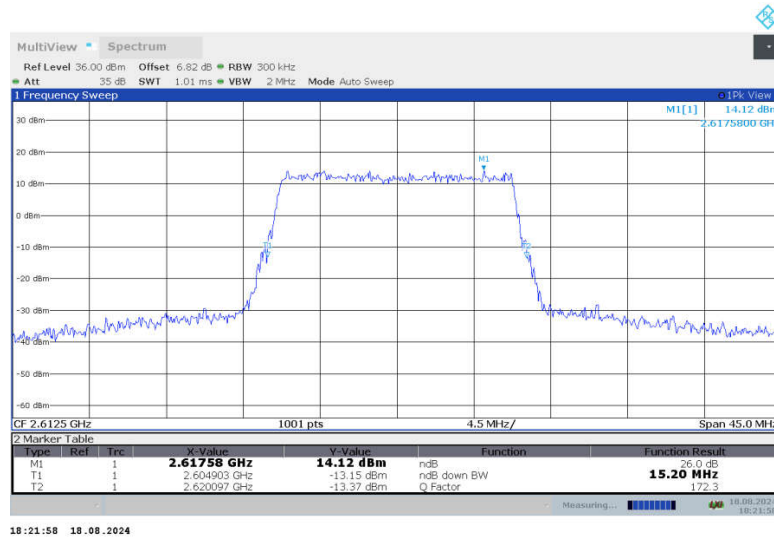

n38,15MHz Bandwidth,CP-QPSK (-26dBc BW)