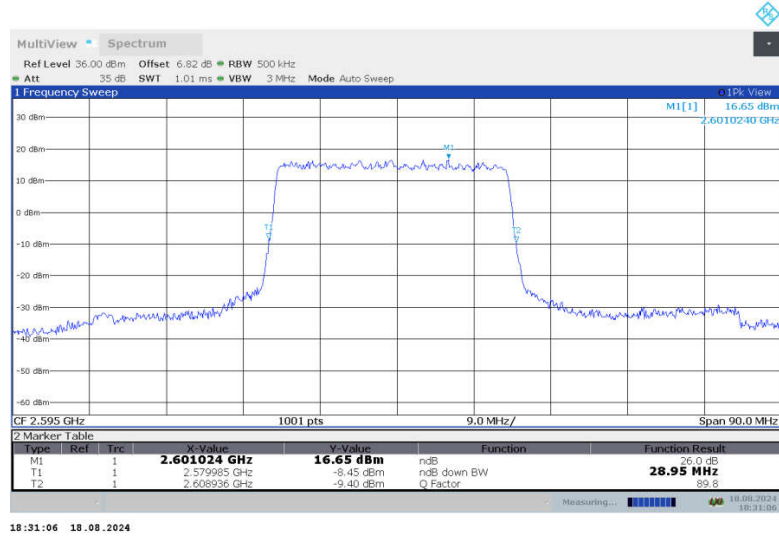

n38,30MHz Bandwidth,DFT-s-QPSK (-26dBc BW)

n38,30MHz Bandwidth,CP-QPSK (-26dBc BW)

n38,30MHz Bandwidth,DFT-s-QPSK (-26dBc BW)

18:31:06 18.08.2024

n38,30MHz Bandwidth,CP-QPSK (-26dBc BW)

18:31:39 18.08.2024