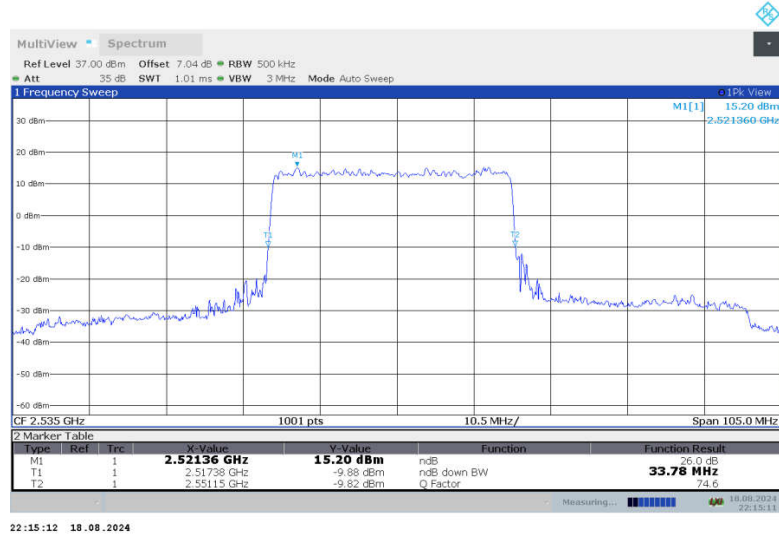

n7,35MHz Bandwidth,DFT-s-QPSK (-26dBc BW)

n7,35MHz Bandwidth,CP-QPSK (-26dBc BW)

n7,35MHz Bandwidth,DFT-s-QPSK (-26dBc BW)

n7,35MHz Bandwidth,CP-QPSK (-26dBc BW)

n7,35MHz Bandwidth,DFT-s-QPSK (-26dBc BW)

n7,35MHz Bandwidth,CP-QPSK (-26dBc BW)