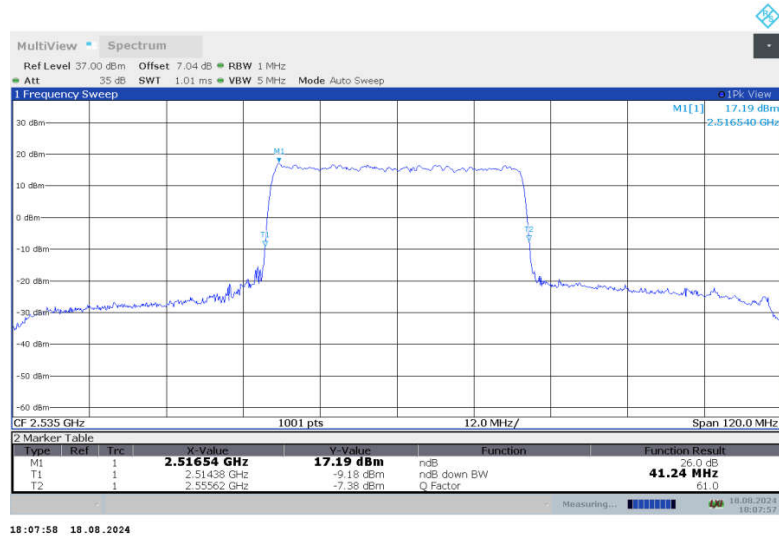

n7,40MHz Bandwidth,DFT-s-QPSK (-26dBc BW)