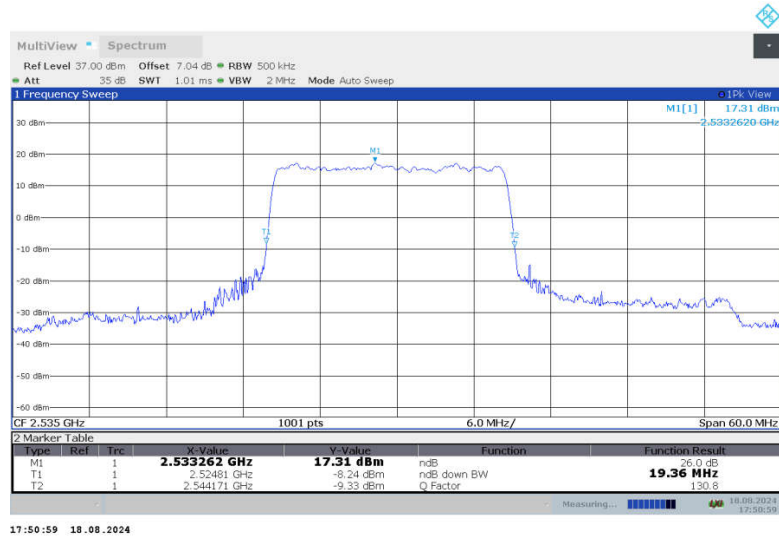

n7,20MHz Bandwidth,DFT-s-QPSK (-26dBc BW)