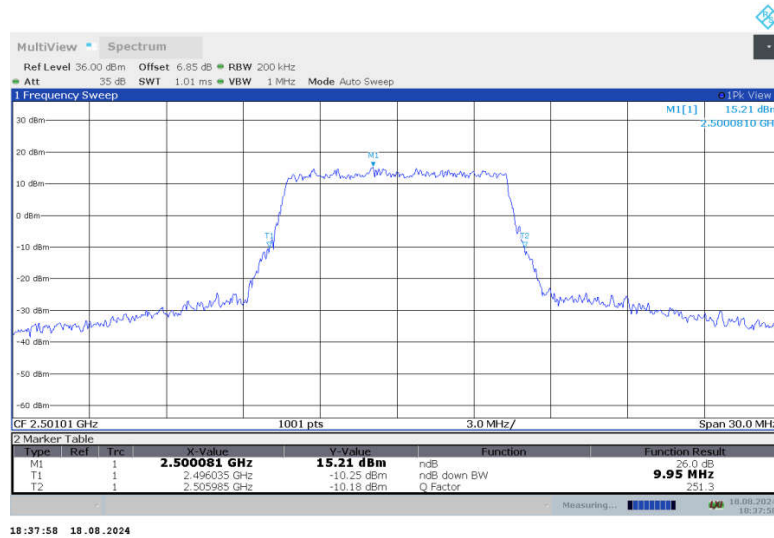

n41,10MHz Bandwidth,CP-QPSK (-26dBc BW)