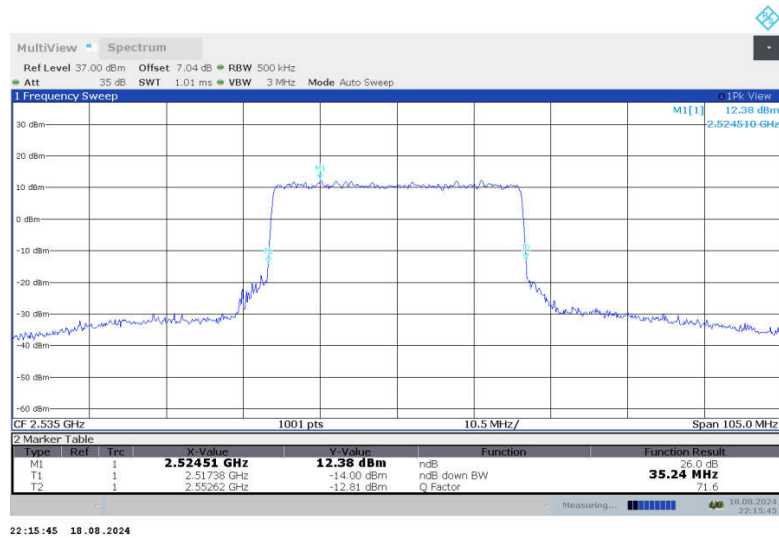

n7,35MHz Bandwidth,DFT-s-QPSK (-26dBc BW)

n7,35MHz Bandwidth,CP-QPSK (-26dBc BW)

n7,35MHz Bandwidth,DFT-s-QPSK (-26dBc BW)

n7,35MHz Bandwidth,CP-QPSK (-26dBc BW)

n7,35MHz Bandwidth,DFT-s-QPSK (-26dBc BW)

n7,35MHz Bandwidth,CP-QPSK (-26dBc BW)