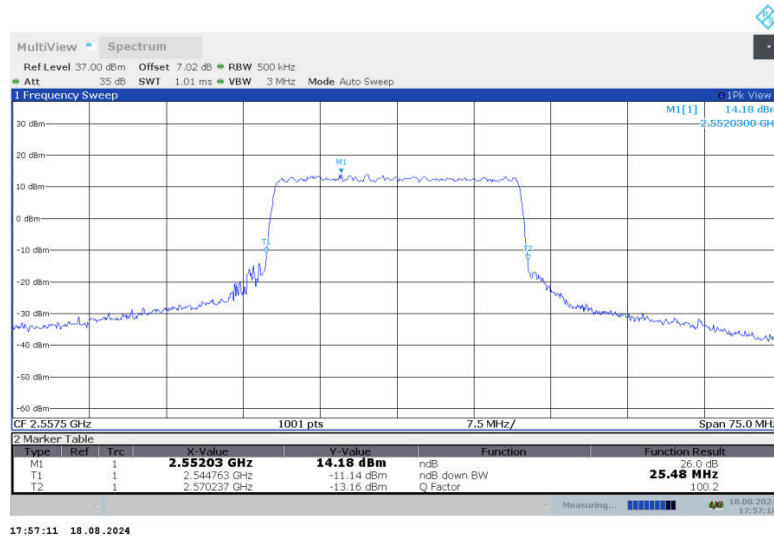

n7,25MHz Bandwidth,DFT-s-QPSK (-26dBc BW)

n7,25MHz Bandwidth,CP-QPSK (-26dBc BW)

n7,25MHz Bandwidth,DFT-s-QPSK (-26dBc BW)

n7,25MHz Bandwidth,CP-QPSK (-26dBc BW)

n7,25MHz Bandwidth,DFT-s-QPSK (-26dBc BW)

n7,25MHz Bandwidth,CP-QPSK (-26dBc BW)