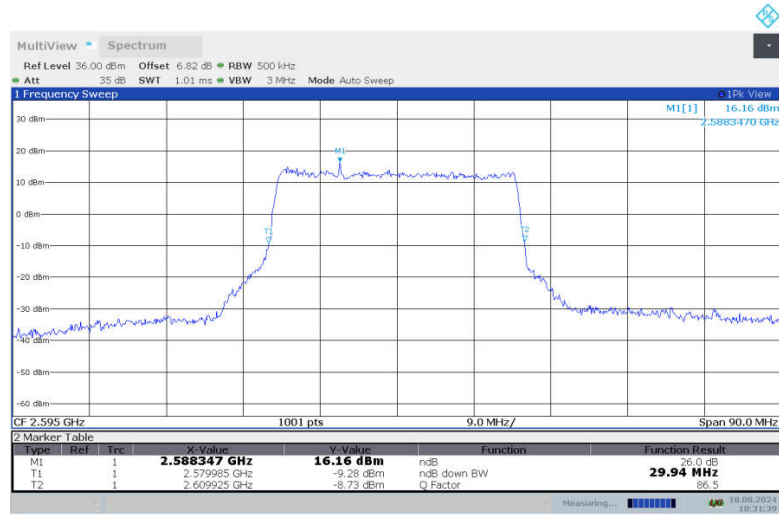

n38,30MHz Bandwidth,DFT-s-QPSK (-26dBc BW)

n38,30MHz Bandwidth,CP-QPSK (-26dBc BW)

n38,30MHz Bandwidth,DFT-s-QPSK (-26dBc BW)

18:31:06 18.08.2024

n38,30MHz Bandwidth,CP-QPSK (-26dBc BW)

18:31:39 18.08.2024