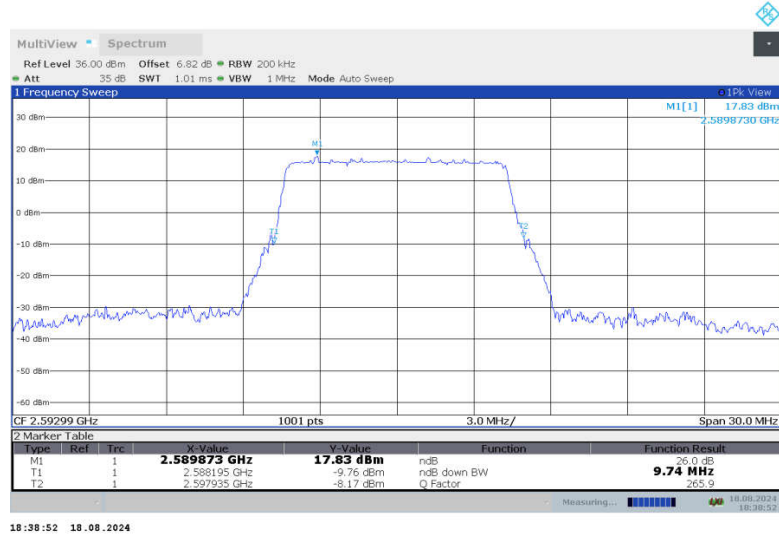

n41,10MHz Bandwidth,DFT-s-QPSK (-26dBc BW)