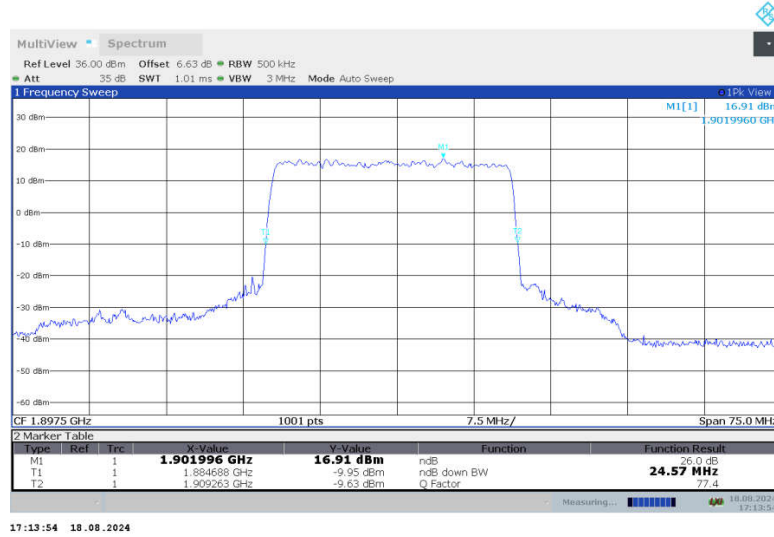

n2,25MHz Bandwidth,DFT-s-QPSK (-26dBc BW)

n2,25MHz Bandwidth,CP-QPSK (-26dBc BW)

n2,25MHz Bandwidth,DFT-s-QPSK (-26dBc BW)

n2,25MHz Bandwidth,CP-QPSK (-26dBc BW)

n2,25MHz Bandwidth,DFT-s-QPSK (-26dBc BW)

n2,25MHz Bandwidth,CP-QPSK (-26dBc BW)