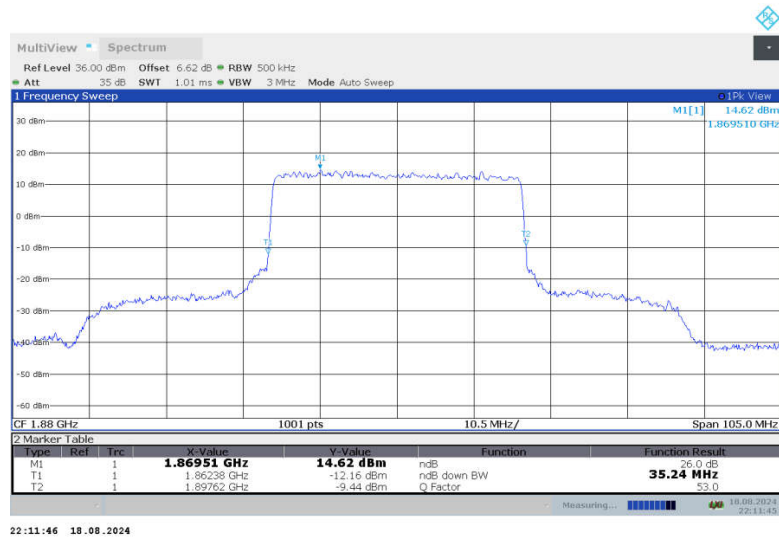

n2,35MHz Bandwidth,DFT-s-QPSK (-26dBc BW)

n2,35MHz Bandwidth,CP-QPSK (-26dBc BW)

n2,35MHz Bandwidth,DFT-s-QPSK (-26dBc BW)

n2,35MHz Bandwidth,CP-QPSK (-26dBc BW)

n2,35MHz Bandwidth,DFT-s-QPSK (-26dBc BW)

n2,35MHz Bandwidth,CP-QPSK (-26dBc BW)