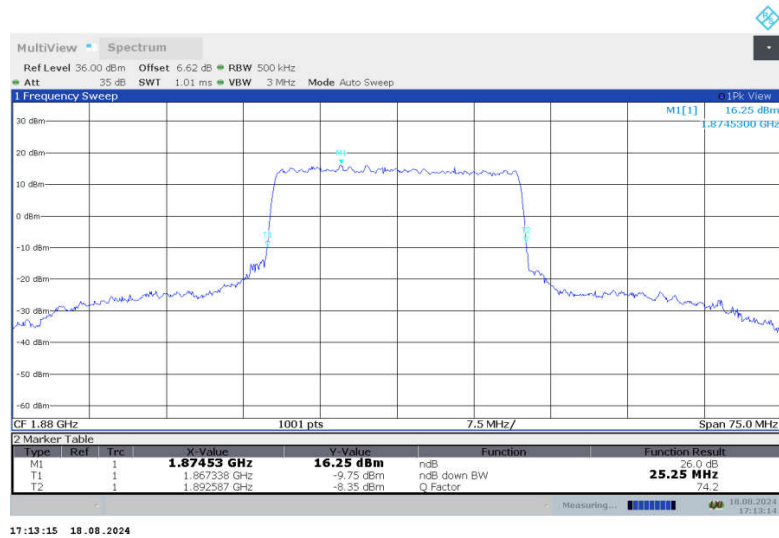

n2,25MHz Bandwidth,DFT-s-QPSK (-26dBc BW)

n2,25MHz Bandwidth,CP-QPSK (-26dBc BW)

n2,25MHz Bandwidth,DFT-s-QPSK (-26dBc BW)

n2,25MHz Bandwidth,CP-QPSK (-26dBc BW)

n2,25MHz Bandwidth,DFT-s-QPSK (-26dBc BW)

n2,25MHz Bandwidth,CP-QPSK (-26dBc BW)