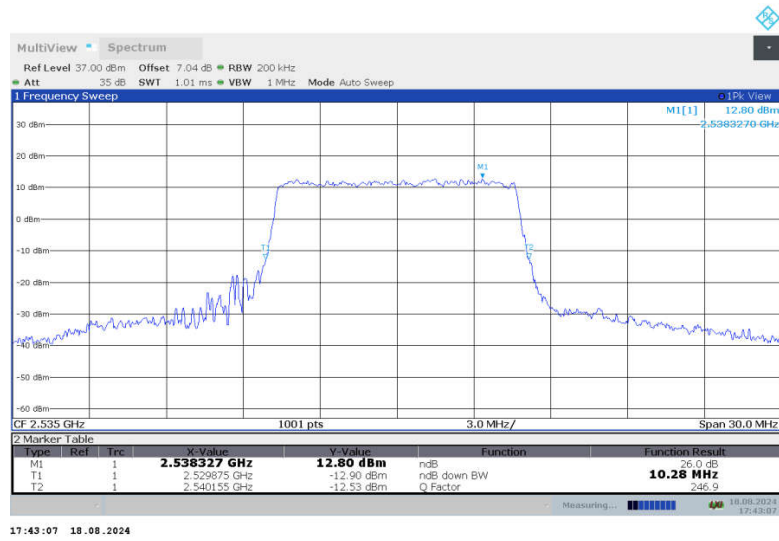

n7,10MHz Bandwidth,DFT-s-QPSK (-26dBc BW)

n7,10MHz Bandwidth,CP-QPSK (-26dBc BW)

n7,10MHz Bandwidth,DFT-s-QPSK (-26dBc BW)

n7,10MHz Bandwidth,CP-QPSK (-26dBc BW)

n7,10MHz Bandwidth,DFT-s-QPSK (-26dBc BW)

n7,10MHz Bandwidth,CP-QPSK (-26dBc BW)