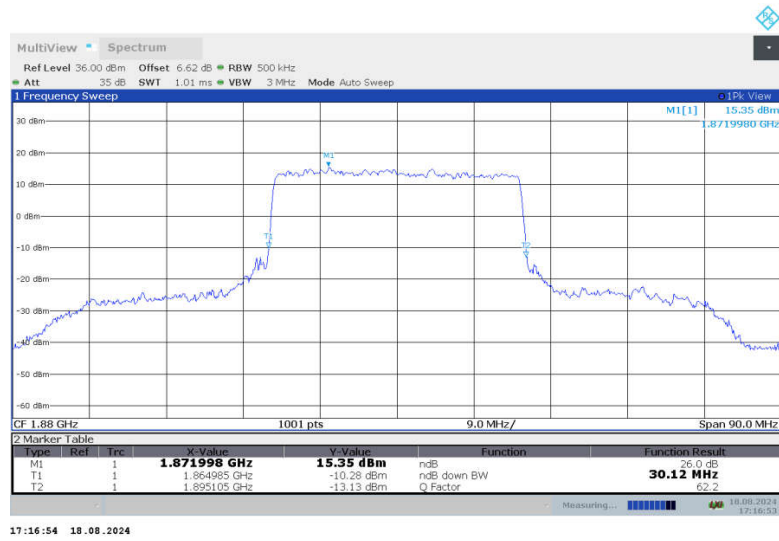

n2,30MHz Bandwidth,CP-QPSK (-26dBc BW)