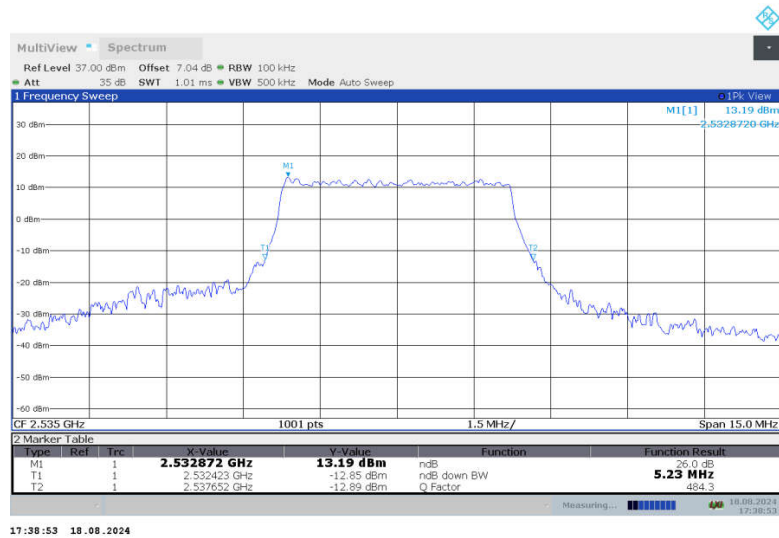

n7,5MHz Bandwidth,CP-QPSK (-26dBc BW)