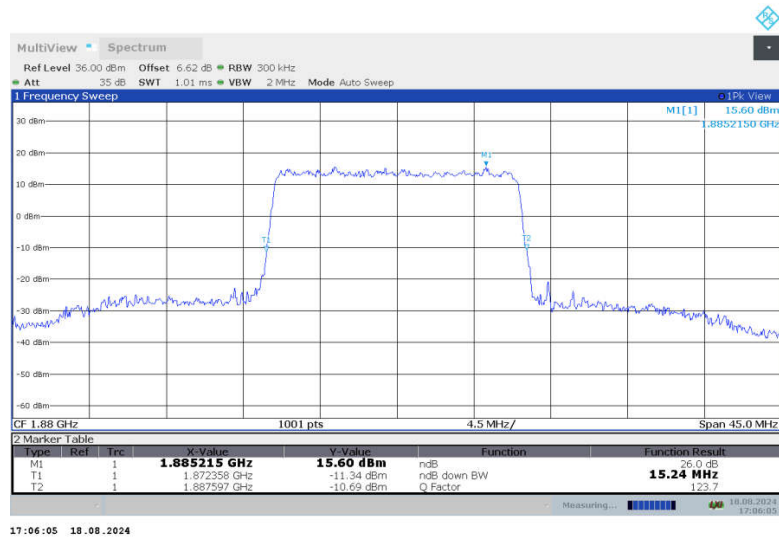

n2,15MHz Bandwidth,DFT-s-QPSK (-26dBc BW)

n2,15MHz Bandwidth,CP-QPSK (-26dBc BW)

n2,15MHz Bandwidth,DFT-s-QPSK (-26dBc BW)

n2,15MHz Bandwidth,CP-QPSK (-26dBc BW)

n2,15MHz Bandwidth,DFT-s-QPSK (-26dBc BW)

n2,15MHz Bandwidth,CP-QPSK (-26dBc BW)