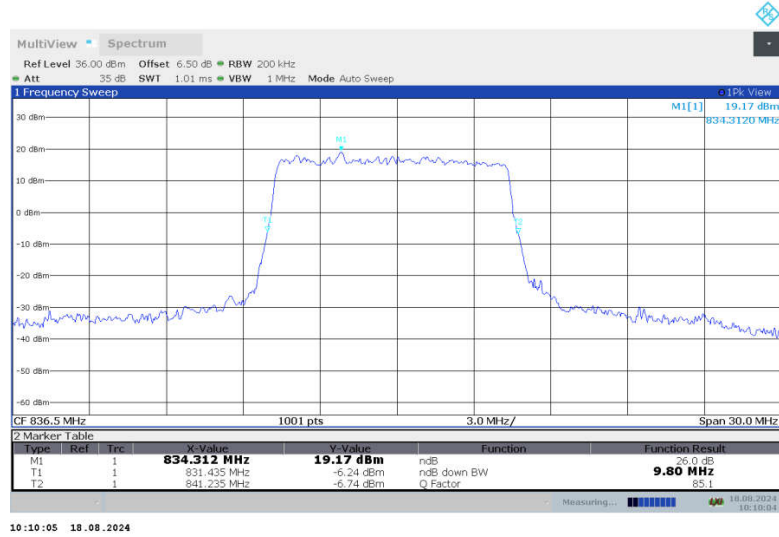

n5,10MHz Bandwidth,DFT-s-QPSK (-26dBc BW)

n5,10MHz Bandwidth,CP-QPSK (-26dBc BW)

n5,10MHz Bandwidth,DFT-s-QPSK (-26dBc BW)

n5,10MHz Bandwidth,CP-QPSK (-26dBc BW)

n5,10MHz Bandwidth,DFT-s-QPSK (-26dBc BW)

n5,10MHz Bandwidth,CP-QPSK (-26dBc BW)