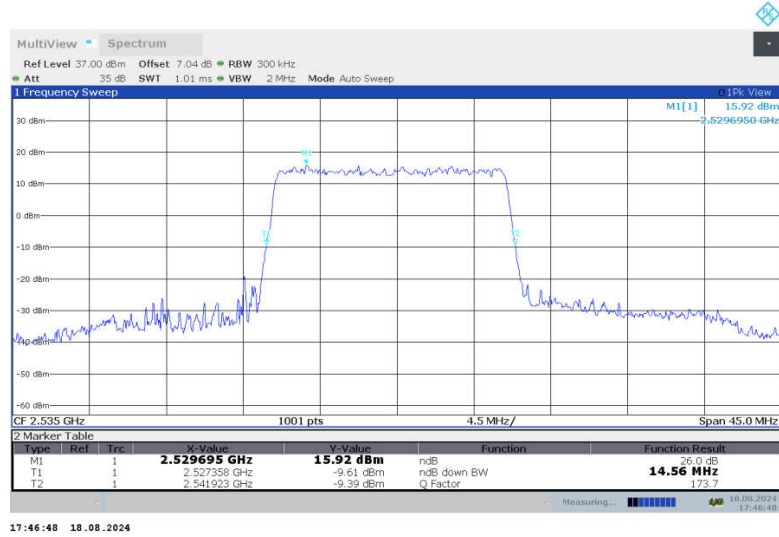

n7,15MHz Bandwidth,DFT-s-QPSK (-26dBc BW)