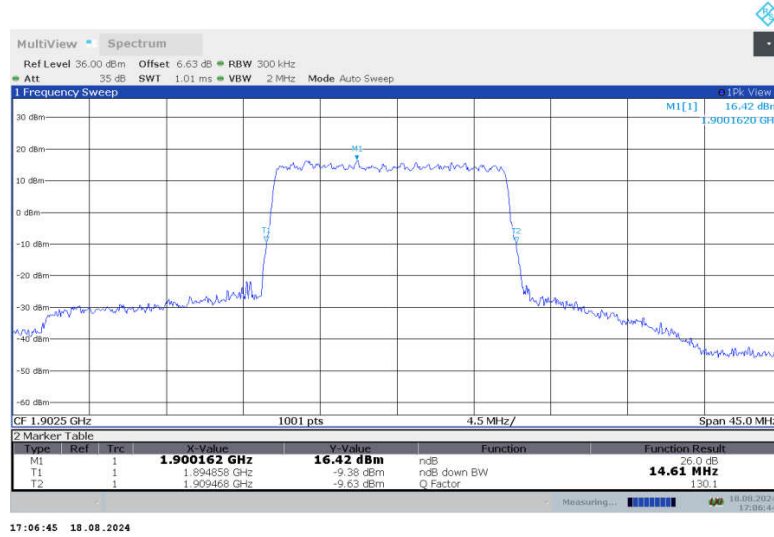

n2,15MHz Bandwidth,DFT-s-QPSK (-26dBc BW)

n2,15MHz Bandwidth,CP-QPSK (-26dBc BW)

n2,15MHz Bandwidth,DFT-s-QPSK (-26dBc BW)

n2,15MHz Bandwidth,CP-QPSK (-26dBc BW)

n2,15MHz Bandwidth,DFT-s-QPSK (-26dBc BW)

n2,15MHz Bandwidth,CP-QPSK (-26dBc BW)