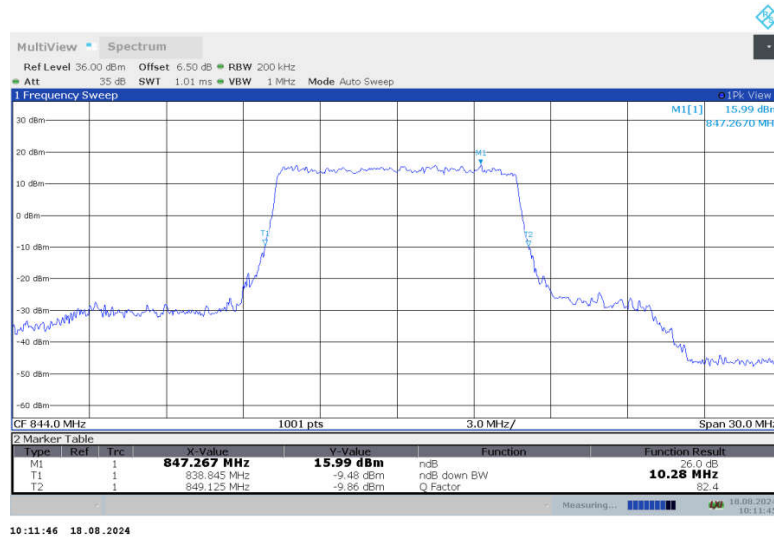

n5,10MHz Bandwidth,DFT-s-QPSK (-26dBc BW)

n5,10MHz Bandwidth,CP-QPSK (-26dBc BW)

n5,10MHz Bandwidth,DFT-s-QPSK (-26dBc BW)

n5,10MHz Bandwidth,CP-QPSK (-26dBc BW)

n5,10MHz Bandwidth,DFT-s-QPSK (-26dBc BW)

n5,10MHz Bandwidth,CP-QPSK (-26dBc BW)