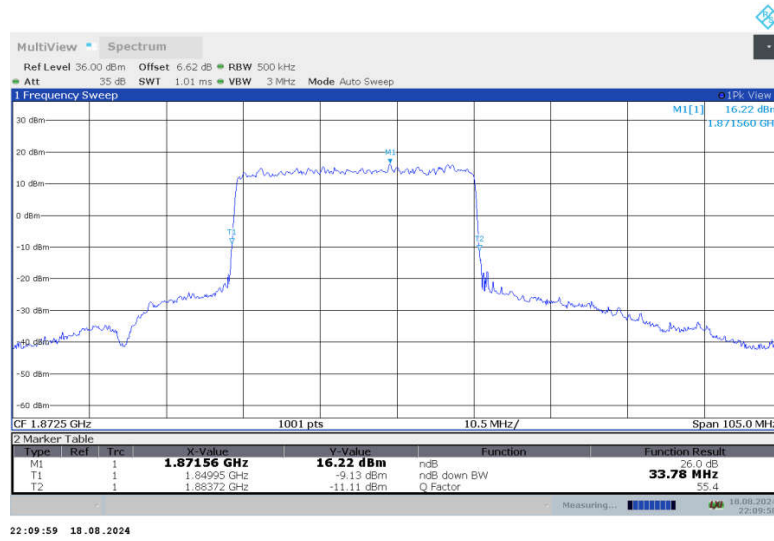

n2
n2,35MHz(-26dBc)

Frequency (MHz)	Emission Bandwidth (-26dBc) (MHz)	
	DFT-s-QPSK	CP-QPSK
1872.5	33.780	35.140
1880	33.780	35.240
1892.5	33.880	35.140

n2,35MHz Bandwidth,DFT-s-QPSK (-26dBc BW)