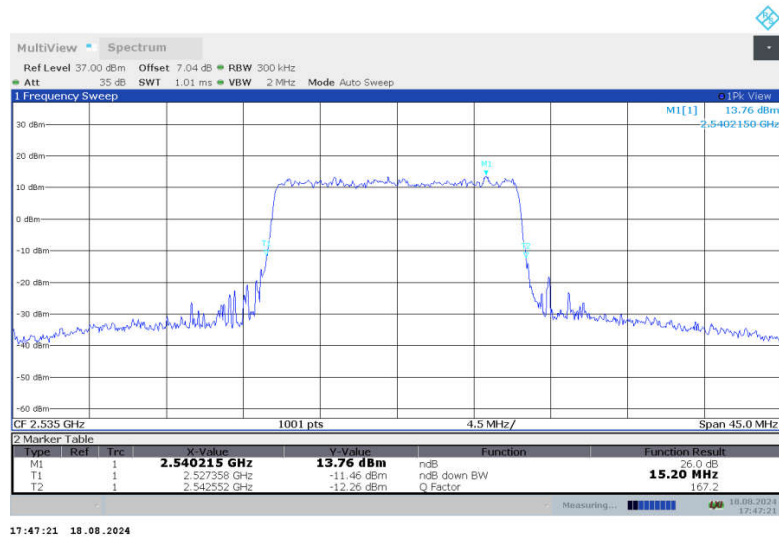

n7,15MHz Bandwidth,CP-QPSK (-26dBc BW)