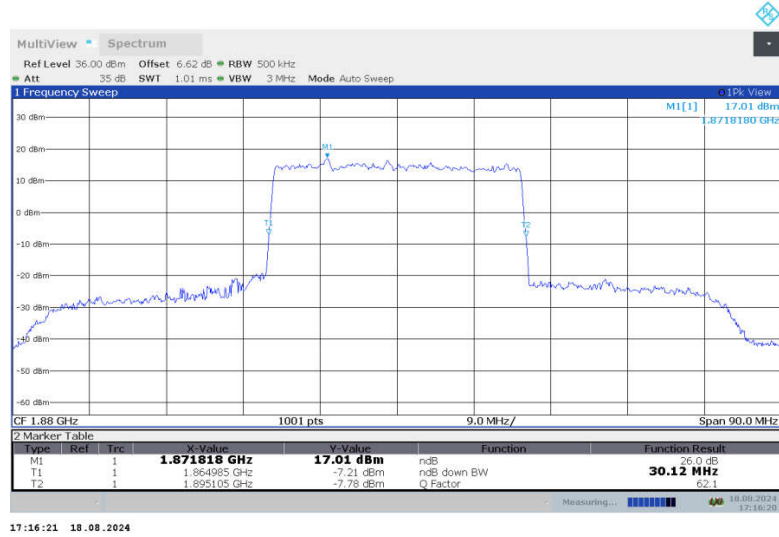

n2,30MHz Bandwidth,DFT-s-QPSK (-26dBc BW)