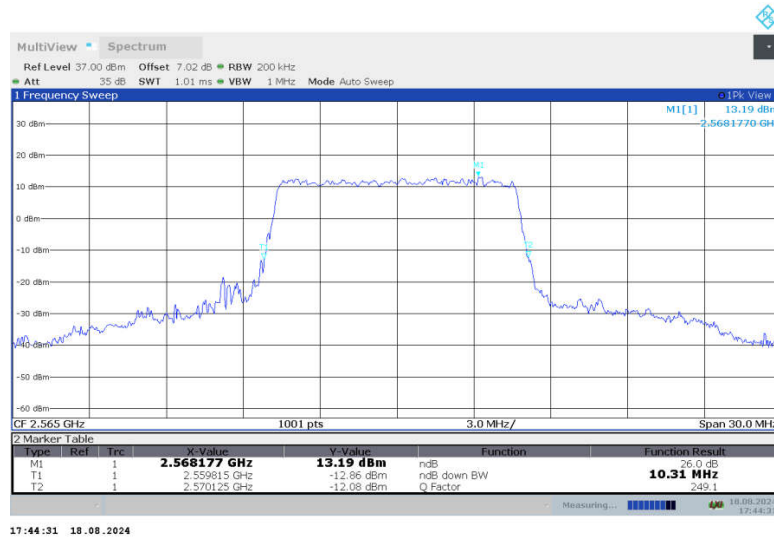

n7,10MHz Bandwidth,DFT-s-QPSK (-26dBc BW)

n7,10MHz Bandwidth,CP-QPSK (-26dBc BW)

n7,10MHz Bandwidth,DFT-s-QPSK (-26dBc BW)

n7,10MHz Bandwidth,CP-QPSK (-26dBc BW)

n7,10MHz Bandwidth,DFT-s-QPSK (-26dBc BW)

n7,10MHz Bandwidth,CP-QPSK (-26dBc BW)