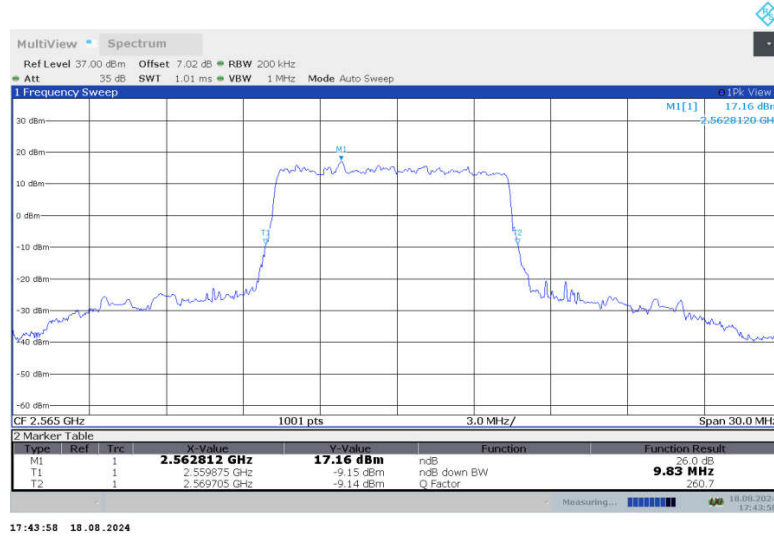

n7,10MHz Bandwidth,DFT-s-QPSK (-26dBc BW)

n7,10MHz Bandwidth,CP-QPSK (-26dBc BW)

n7,10MHz Bandwidth,DFT-s-QPSK (-26dBc BW)

n7,10MHz Bandwidth,CP-QPSK (-26dBc BW)

n7,10MHz Bandwidth,DFT-s-QPSK (-26dBc BW)

n7,10MHz Bandwidth,CP-QPSK (-26dBc BW)