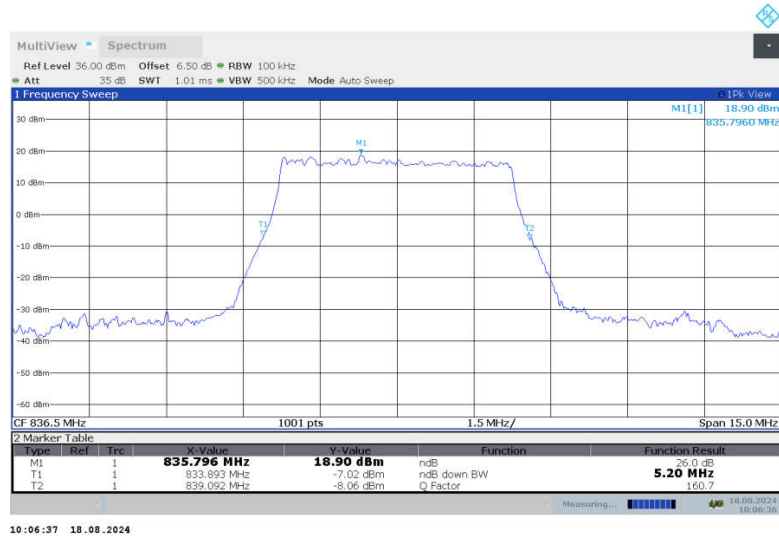

n5,5MHz Bandwidth,DFT-s-QPSK (-26dBc BW)