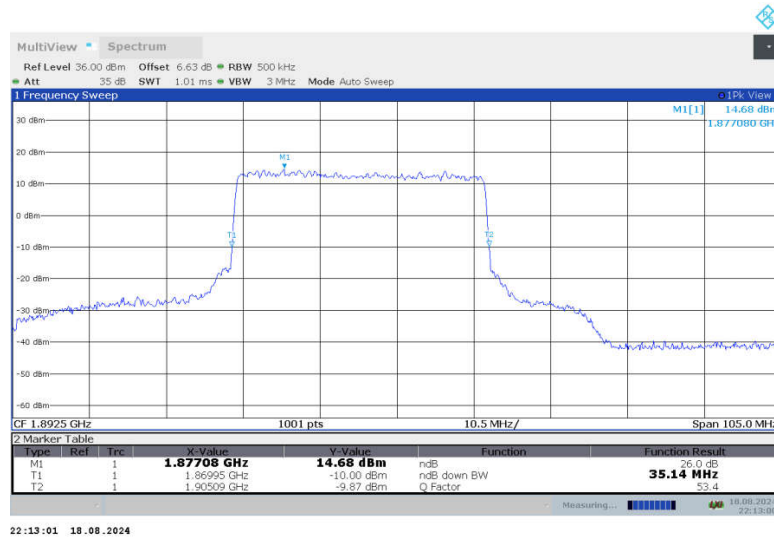

n2,35MHz Bandwidth,DFT-s-QPSK (-26dBc BW)

n2,35MHz Bandwidth,CP-QPSK (-26dBc BW)

n2,35MHz Bandwidth,DFT-s-QPSK (-26dBc BW)

n2,35MHz Bandwidth,CP-QPSK (-26dBc BW)

n2,35MHz Bandwidth,DFT-s-QPSK (-26dBc BW)

n2,35MHz Bandwidth,CP-QPSK (-26dBc BW)