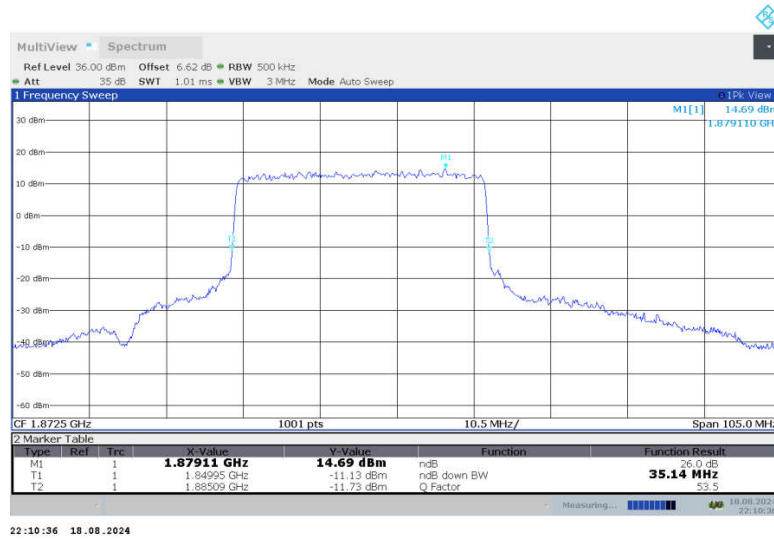

n2,35MHz Bandwidth,CP-QPSK (-26dBc BW)