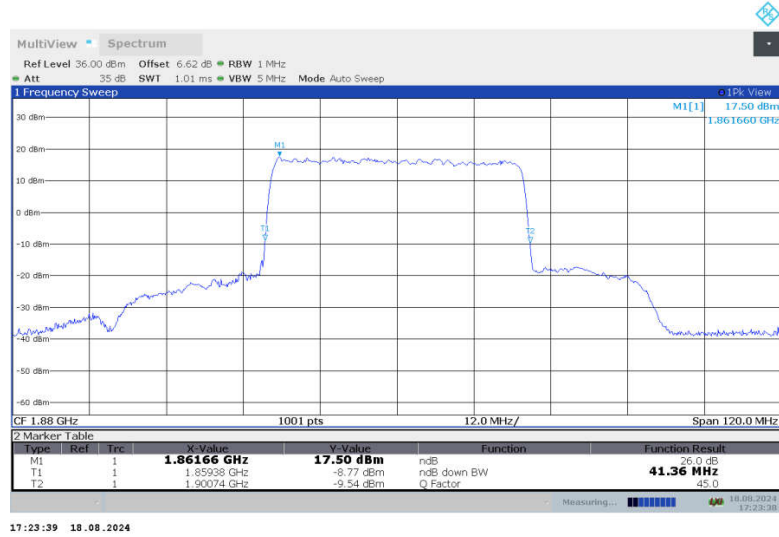

n2,40MHz Bandwidth,DFT-s-QPSK (-26dBc BW)