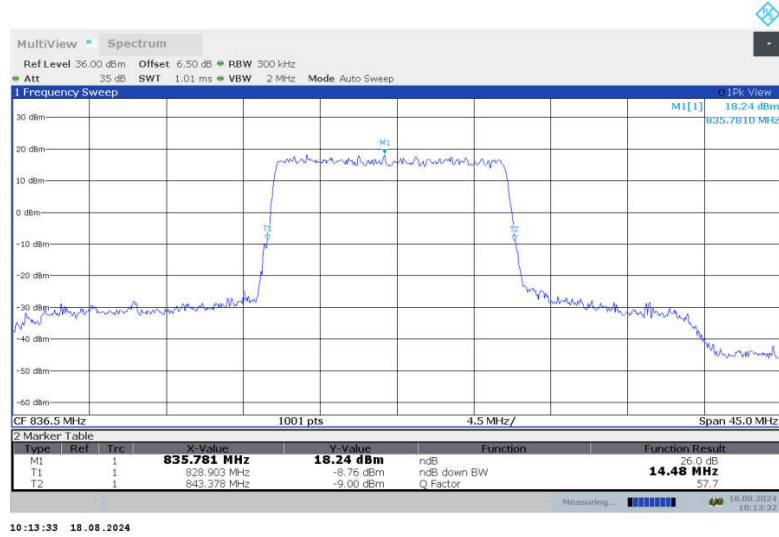

n5,15MHz Bandwidth,DFT-s-QPSK (-26dBc BW)