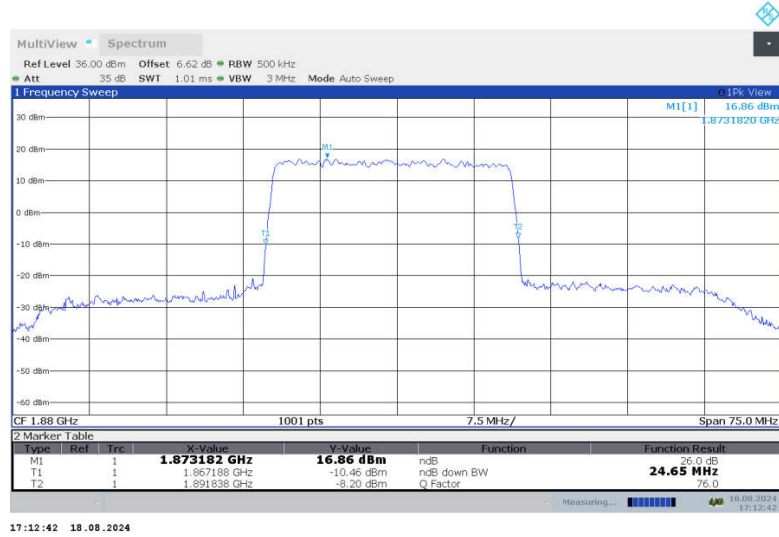

n2,25MHz Bandwidth,DFT-s-QPSK (-26dBc BW)

n2,25MHz Bandwidth,CP-QPSK (-26dBc BW)

n2,25MHz Bandwidth,DFT-s-QPSK (-26dBc BW)

n2,25MHz Bandwidth,CP-QPSK (-26dBc BW)

n2,25MHz Bandwidth,DFT-s-QPSK (-26dBc BW)

n2,25MHz Bandwidth,CP-QPSK (-26dBc BW)