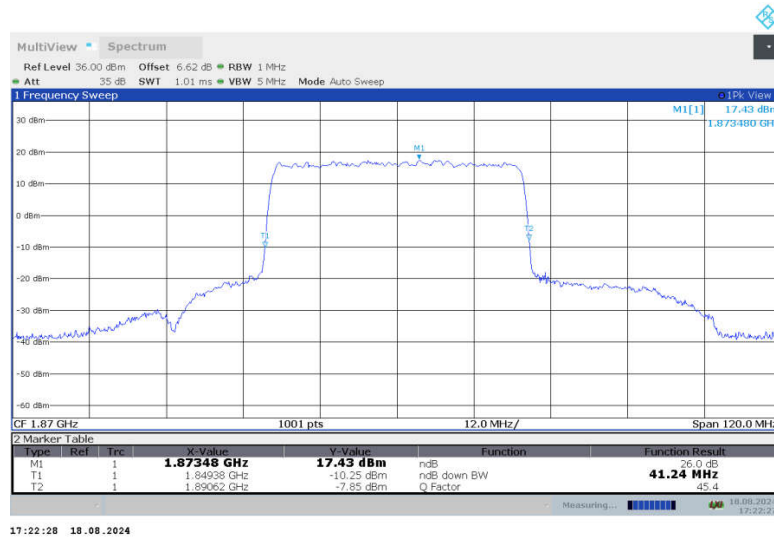

n2
n2,40MHz(-26dBc)

Frequency (MHz)	Emission Bandwidth (-26dBc) (MHz)	
	DFT-s-QPSK	CP-QPSK
1870	41.240	41.240
1880	41.360	41.240
1890	41.240	41.240

n2,40MHz Bandwidth,DFT-s-QPSK (-26dBc BW)