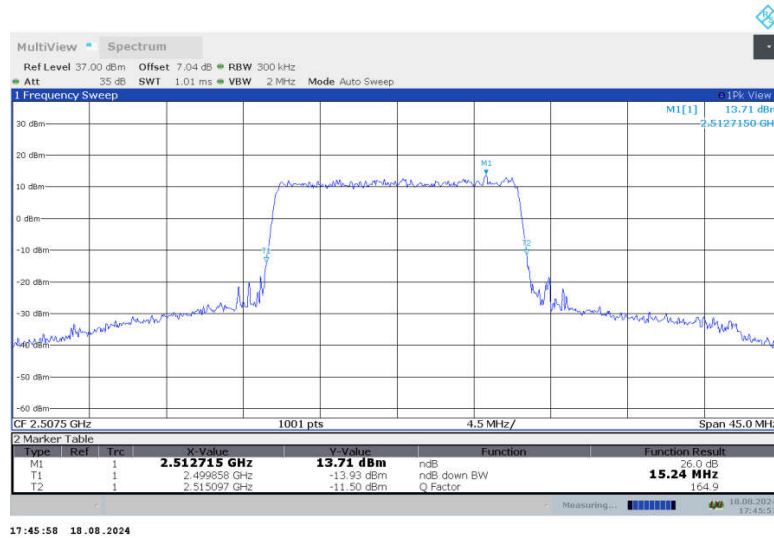

n7,15MHz Bandwidth,CP-QPSK (-26dBc BW)