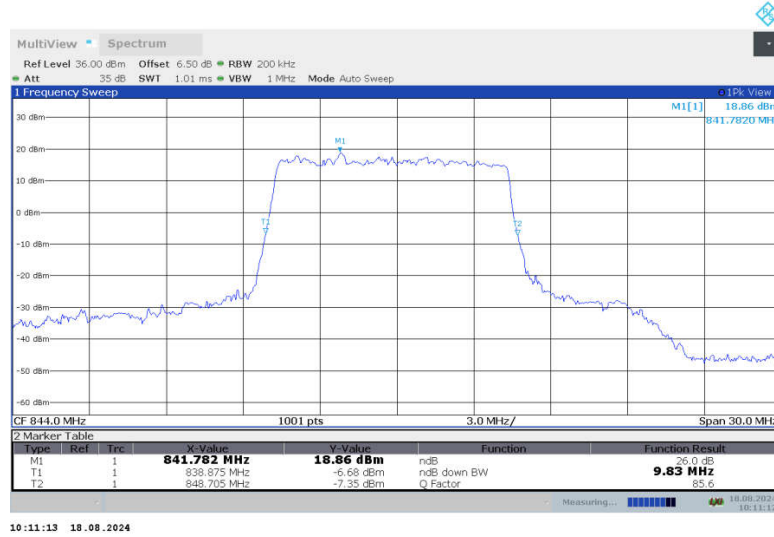

n5,10MHz Bandwidth,DFT-s-QPSK (-26dBc BW)

n5,10MHz Bandwidth,CP-QPSK (-26dBc BW)

n5,10MHz Bandwidth,DFT-s-QPSK (-26dBc BW)

n5,10MHz Bandwidth,CP-QPSK (-26dBc BW)

n5,10MHz Bandwidth,DFT-s-QPSK (-26dBc BW)

n5,10MHz Bandwidth,CP-QPSK (-26dBc BW)