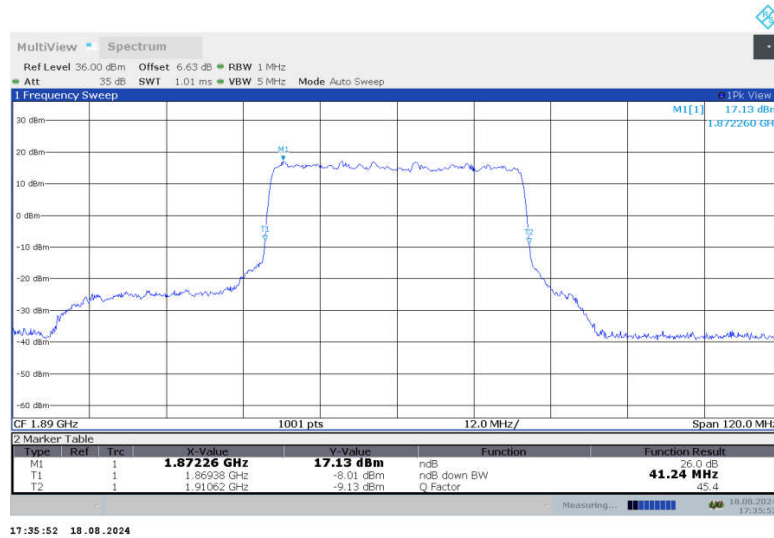

n2,40MHz Bandwidth,DFT-s-QPSK (-26dBc BW)

17:23:39 18.08.2024

n2,40MHz Bandwidth,CP-QPSK (-26dBc BW)

17:24:12 18.08.2024

n2,40MHz Bandwidth,DFT-s-QPSK (-26dBc BW)

n2,40MHz Bandwidth,CP-QPSK (-26dBc BW)

n5

n5,5MHz(-26dBc)