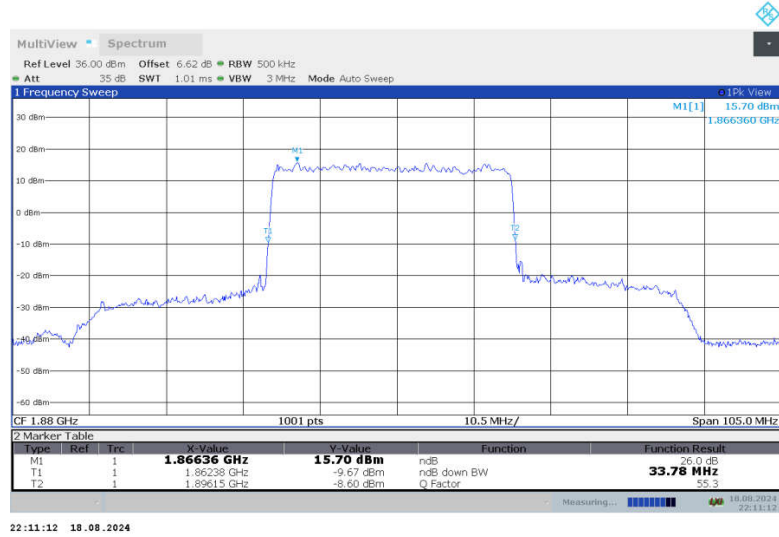

n2,35MHz Bandwidth,DFT-s-QPSK (-26dBc BW)

n2,35MHz Bandwidth,CP-QPSK (-26dBc BW)

n2,35MHz Bandwidth,DFT-s-QPSK (-26dBc BW)

n2,35MHz Bandwidth,CP-QPSK (-26dBc BW)

n2,35MHz Bandwidth,DFT-s-QPSK (-26dBc BW)

n2,35MHz Bandwidth,CP-QPSK (-26dBc BW)