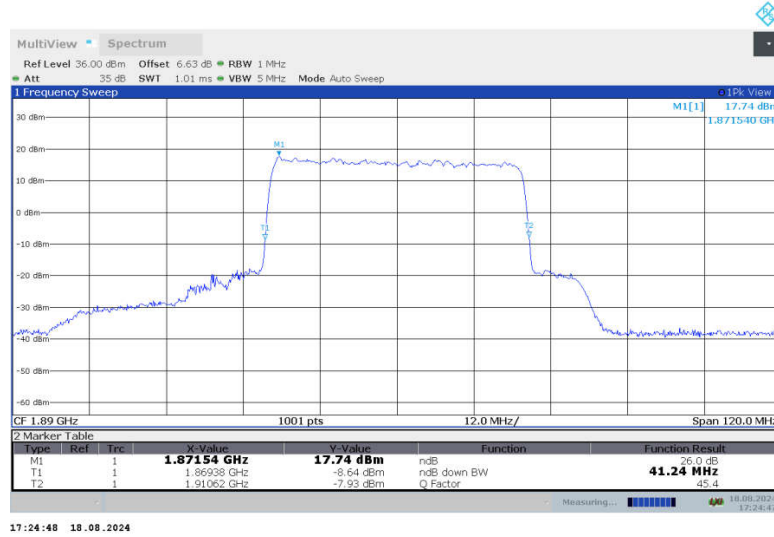

n2,40MHz Bandwidth,DFT-s-QPSK (-26dBc BW)

17:23:39 18.08.2024

n2,40MHz Bandwidth,CP-QPSK (-26dBc BW)

17:24:12 18.08.2024

n2,40MHz Bandwidth,DFT-s-QPSK (-26dBc BW)

n2,40MHz Bandwidth,CP-QPSK (-26dBc BW)

n5

n5,5MHz(-26dBc)