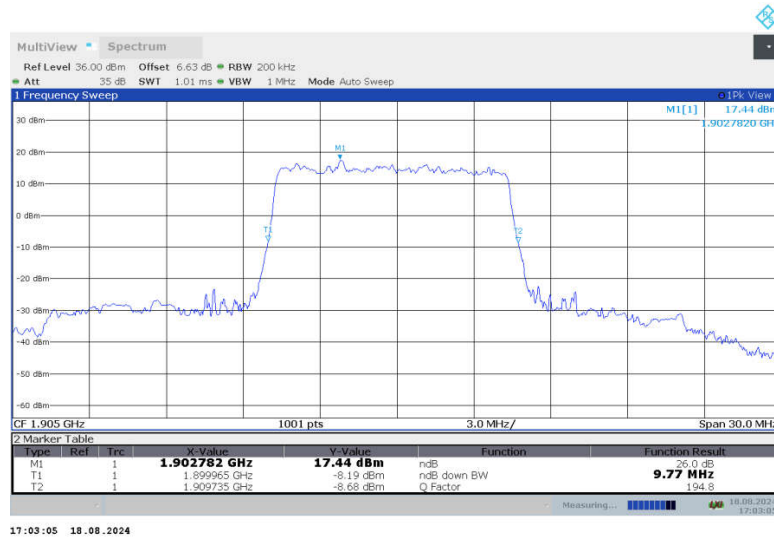

n2,10MHz Bandwidth,DFT-s-QPSK (-26dBc BW)

n2,10MHz Bandwidth,CP-QPSK (-26dBc BW)

n2
n2,15MHz(-26dBc)

Frequency (MHz)	Emission Bandwidth (-26dBc) (MHz)	
	DFT-s-QPSK	CP-QPSK
1857.5	14.610	15.195
1880	14.476	15.240
1902.5	14.610	15.330

n2,15MHz Bandwidth,DFT-s-QPSK (-26dBc BW)

n2,15MHz Bandwidth,CP-QPSK (-26dBc BW)

n2,15MHz Bandwidth,DFT-s-QPSK (-26dBc BW)

n2,15MHz Bandwidth,CP-QPSK (-26dBc BW)

n2,15MHz Bandwidth,DFT-s-QPSK (-26dBc BW)

n2,15MHz Bandwidth,CP-QPSK (-26dBc BW)