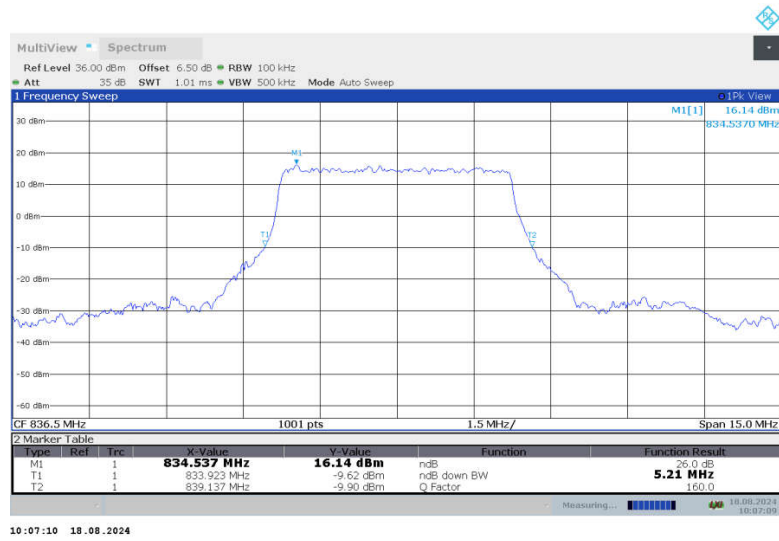

n5,5MHz Bandwidth,CP-QPSK (-26dBc BW)