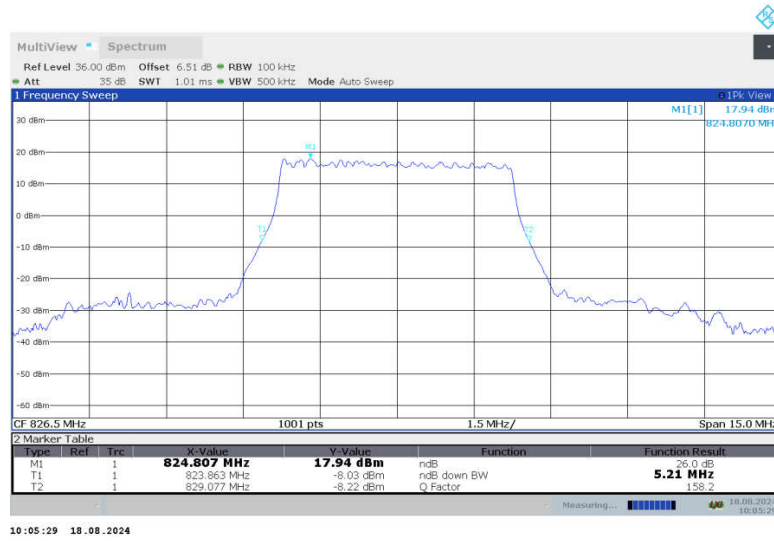

n5

n5,5MHz(-26dBc)

Frequency (MHz)	Emission Bandwidth (-26dBc) (MHz)	
	DFT-s-QPSK	CP-QPSK
826.5	5.215	5.245
836.5	5.200	5.215
846.5	5.200	5.230

n5,5MHz Bandwidth,DFT-s-QPSK (-26dBc BW)