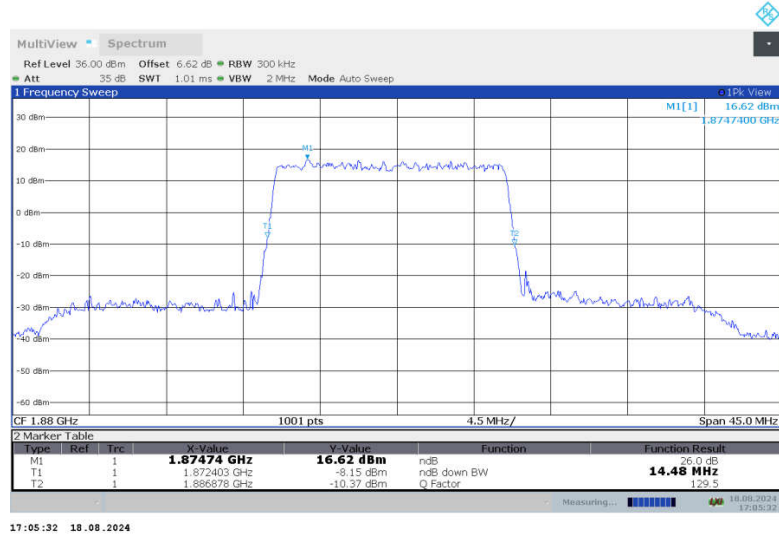

n2,15MHz Bandwidth,DFT-s-QPSK (-26dBc BW)

n2,15MHz Bandwidth,CP-QPSK (-26dBc BW)

n2,15MHz Bandwidth,DFT-s-QPSK (-26dBc BW)

n2,15MHz Bandwidth,CP-QPSK (-26dBc BW)

n2,15MHz Bandwidth,DFT-s-QPSK (-26dBc BW)

n2,15MHz Bandwidth,CP-QPSK (-26dBc BW)