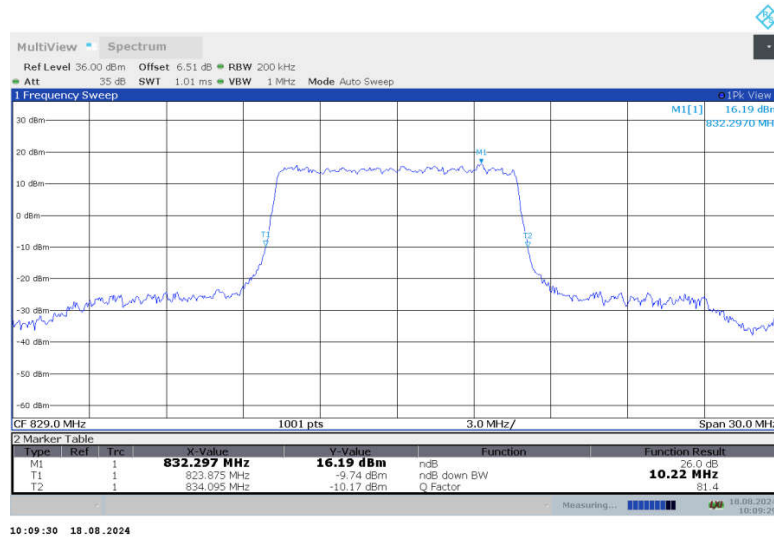

n5,10MHz Bandwidth,CP-QPSK (-26dBc BW)