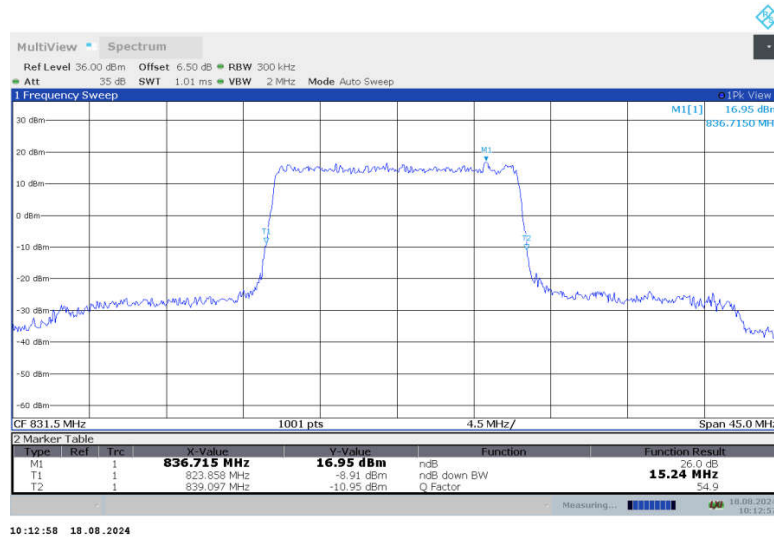

n5,15MHz Bandwidth,CP-QPSK (-26dBc BW)