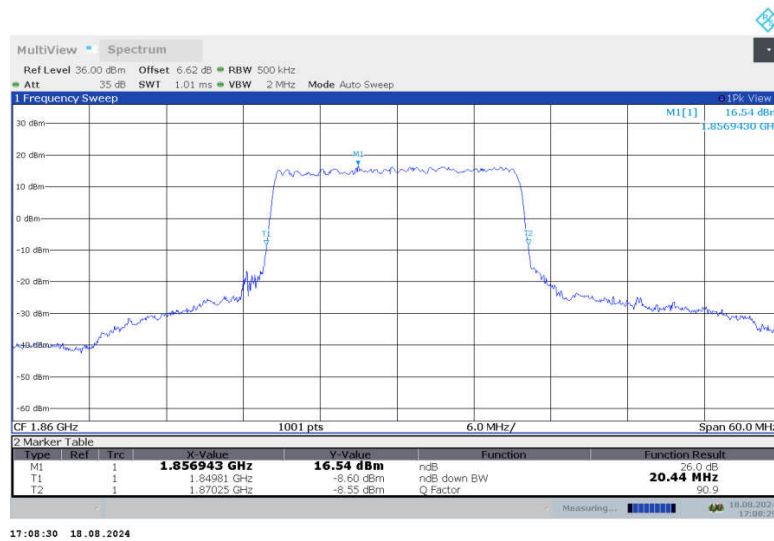

n2,20MHz Bandwidth,CP-QPSK (-26dBc BW)