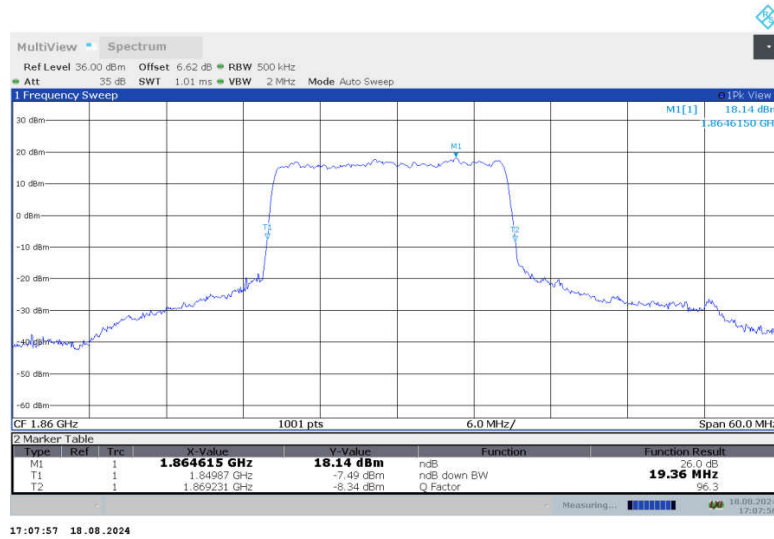

n2
n2,20MHz(-26dBc)

Frequency (MHz)	Emission Bandwidth (-26dBc) (MHz)	
	DFT-s-QPSK	CP-QPSK
1860	19.361	20.440
1880	19.361	20.440
1900	19.421	20.440

n2,20MHz Bandwidth,DFT-s-QPSK (-26dBc BW)