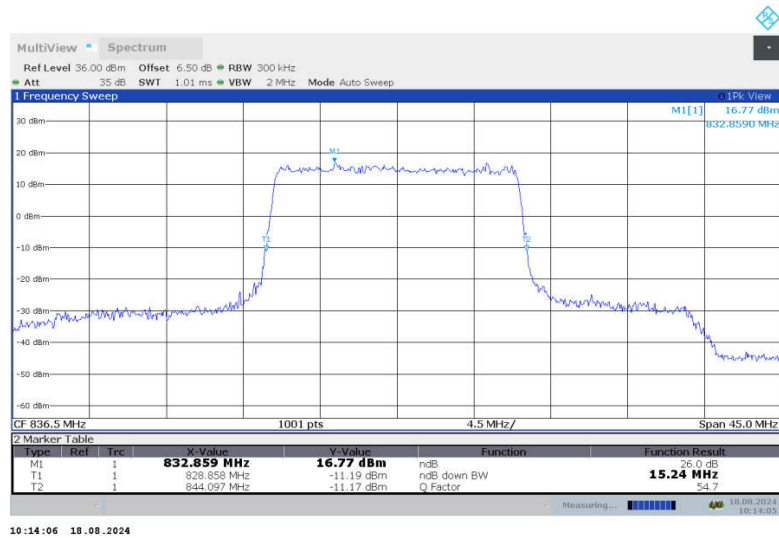

n5,15MHz Bandwidth,CP-QPSK (-26dBc BW)