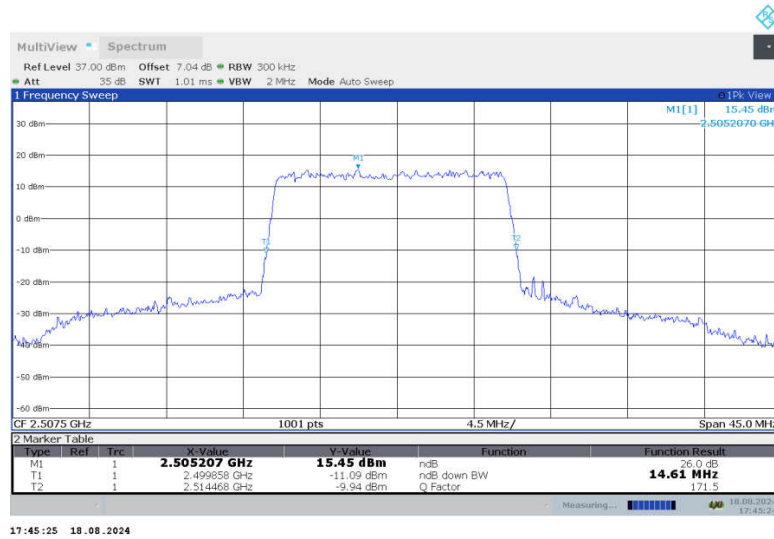

n7
n7,15MHz(-26dBc)

Frequency (MHz)	Emission Bandwidth (-26dBc) (MHz)	
	DFT-s-QPSK	CP-QPSK
2507.5	14.610	15.240
2535	14.565	15.195
2562.5	14.476	15.240

n7,15MHz Bandwidth,DFT-s-QPSK (-26dBc BW)