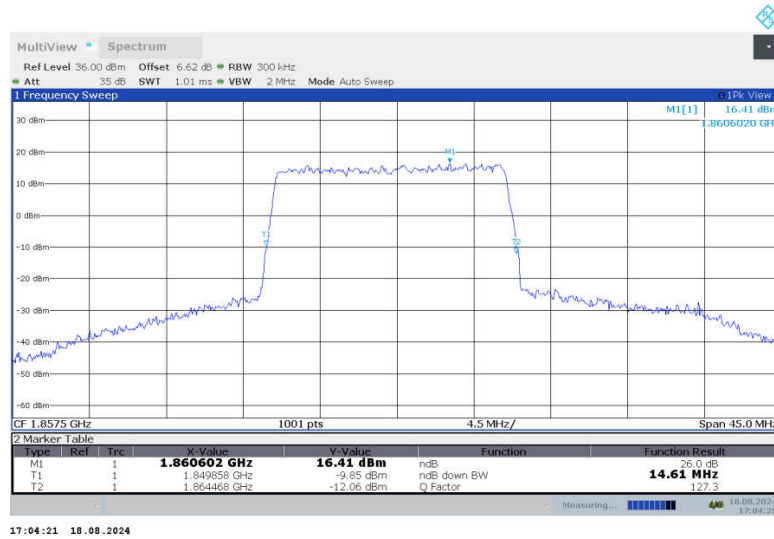

n2,10MHz Bandwidth,DFT-s-QPSK (-26dBc BW)

n2,10MHz Bandwidth,CP-QPSK (-26dBc BW)

n2
n2,15MHz(-26dBc)

Frequency (MHz)	Emission Bandwidth (-26dBc) (MHz)	
	DFT-s-QPSK	CP-QPSK
1857.5	14.610	15.195
1880	14.476	15.240
1902.5	14.610	15.330

n2,15MHz Bandwidth,DFT-s-QPSK (-26dBc BW)

n2,15MHz Bandwidth,CP-QPSK (-26dBc BW)

n2,15MHz Bandwidth,DFT-s-QPSK (-26dBc BW)

n2,15MHz Bandwidth,CP-QPSK (-26dBc BW)

n2,15MHz Bandwidth,DFT-s-QPSK (-26dBc BW)

n2,15MHz Bandwidth,CP-QPSK (-26dBc BW)