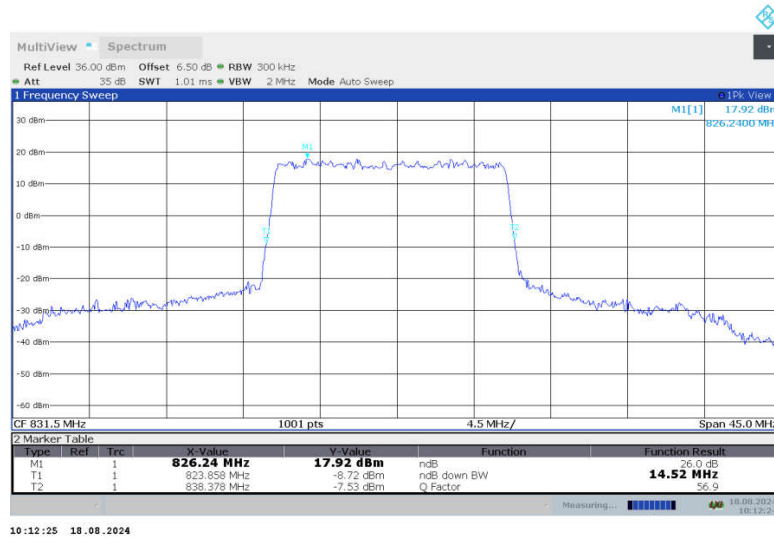

n5
n5,15MHz(-26dBc)

Frequency (MHz)	Emission Bandwidth (-26dBc) (MHz)	
	DFT-s-QPSK	CP-QPSK
831.5	14.520	15.240
836.5	14.476	15.240
841.5	14.520	15.240

n5,15MHz Bandwidth,DFT-s-QPSK (-26dBc BW)