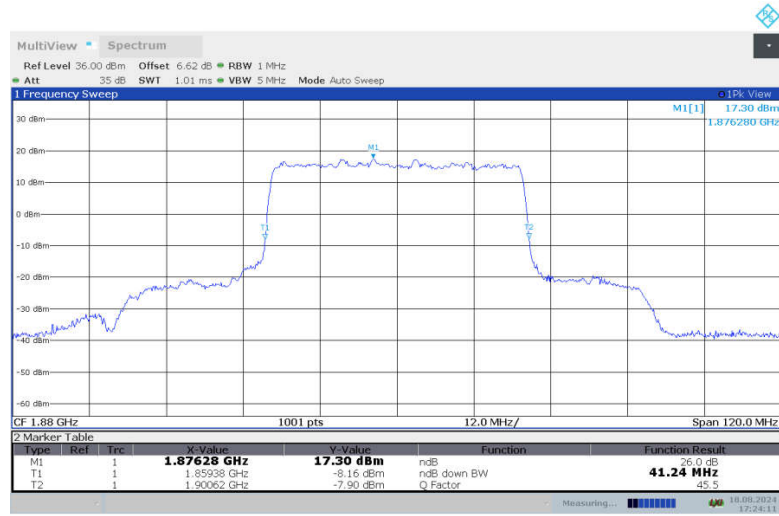

n2,40MHz Bandwidth,CP-QPSK (-26dBc BW)