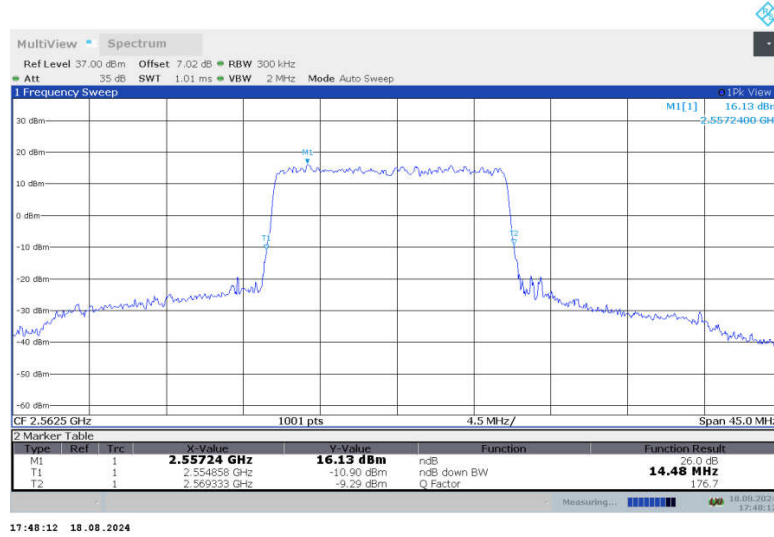

n7,15MHz Bandwidth,DFT-s-QPSK (-26dBc BW)

n7,15MHz Bandwidth,CP-QPSK (-26dBc BW)

n7,15MHz Bandwidth,DFT-s-QPSK (-26dBc BW)

n7,15MHz Bandwidth,CP-QPSK (-26dBc BW)