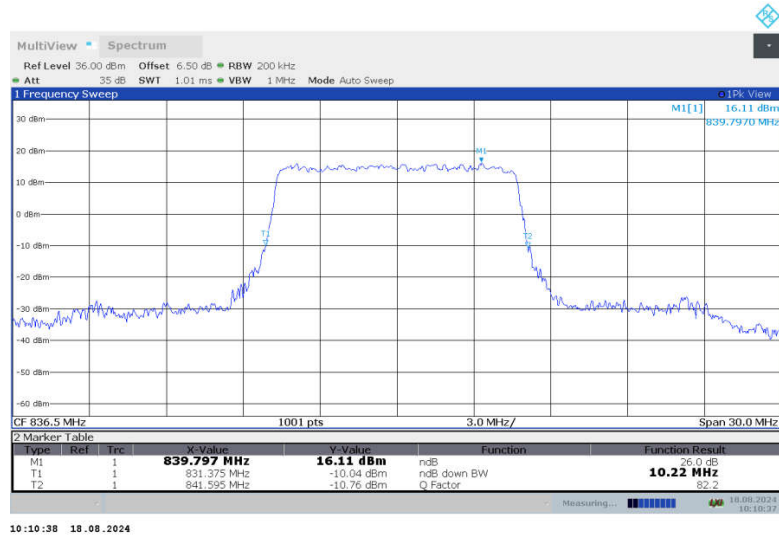

n5,10MHz Bandwidth,DFT-s-QPSK (-26dBc BW)

n5,10MHz Bandwidth,CP-QPSK (-26dBc BW)

n5,10MHz Bandwidth,DFT-s-QPSK (-26dBc BW)

n5,10MHz Bandwidth,CP-QPSK (-26dBc BW)

n5,10MHz Bandwidth,DFT-s-QPSK (-26dBc BW)

n5,10MHz Bandwidth,CP-QPSK (-26dBc BW)