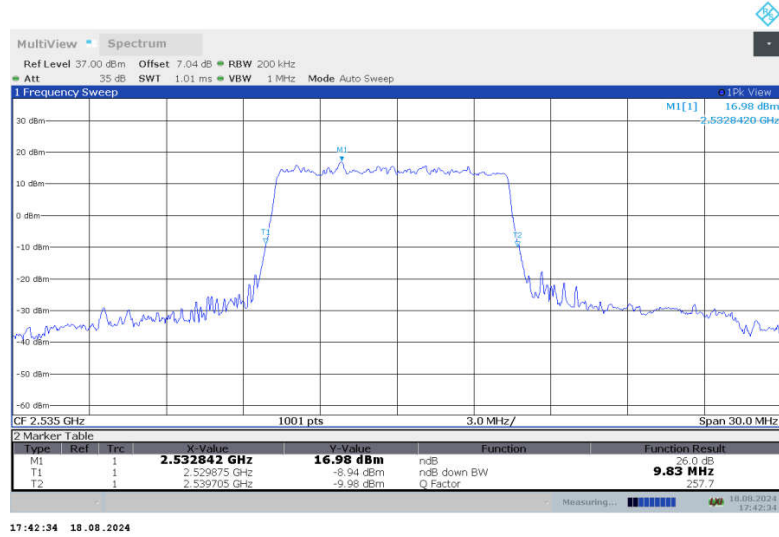

n7,10MHz Bandwidth,DFT-s-QPSK (-26dBc BW)

n7,10MHz Bandwidth,CP-QPSK (-26dBc BW)

n7,10MHz Bandwidth,DFT-s-QPSK (-26dBc BW)

n7,10MHz Bandwidth,CP-QPSK (-26dBc BW)

n7,10MHz Bandwidth,DFT-s-QPSK (-26dBc BW)

n7,10MHz Bandwidth,CP-QPSK (-26dBc BW)