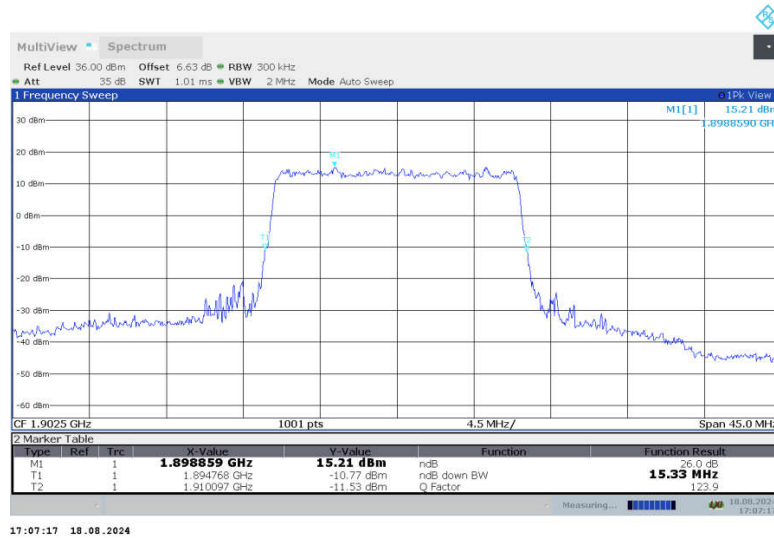

n2,15MHz Bandwidth,DFT-s-QPSK (-26dBc BW)

n2,15MHz Bandwidth,CP-QPSK (-26dBc BW)

n2,15MHz Bandwidth,DFT-s-QPSK (-26dBc BW)

n2,15MHz Bandwidth,CP-QPSK (-26dBc BW)

n2,15MHz Bandwidth,DFT-s-QPSK (-26dBc BW)

n2,15MHz Bandwidth,CP-QPSK (-26dBc BW)