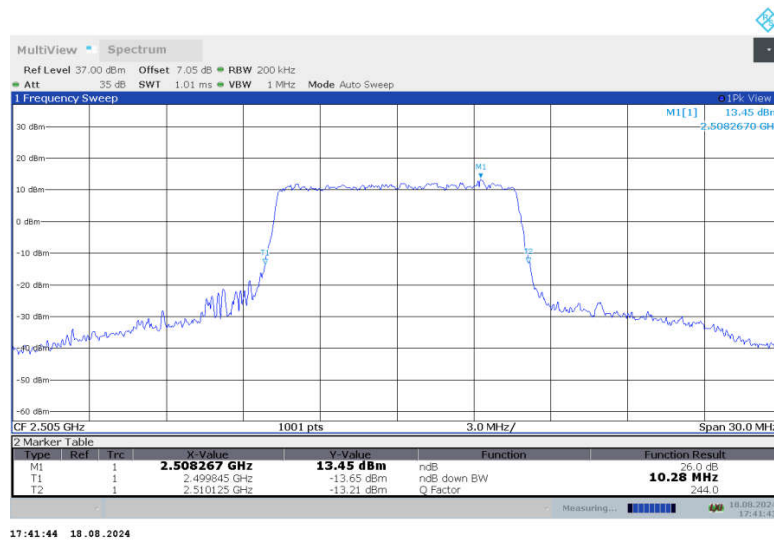

n7,10MHz Bandwidth,CP-QPSK (-26dBc BW)