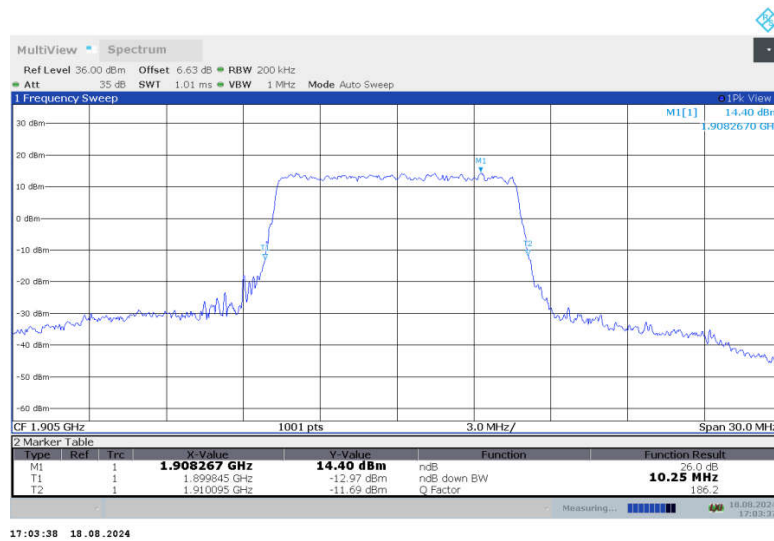

n2,10MHz Bandwidth,DFT-s-QPSK (-26dBc BW)

n2,10MHz Bandwidth,CP-QPSK (-26dBc BW)

n2
n2,15MHz(-26dBc)

Frequency (MHz)	Emission Bandwidth (-26dBc) (MHz)	
	DFT-s-QPSK	CP-QPSK
1857.5	14.610	15.195
1880	14.476	15.240
1902.5	14.610	15.330

n2,15MHz Bandwidth,DFT-s-QPSK (-26dBc BW)

n2,15MHz Bandwidth,CP-QPSK (-26dBc BW)

n2,15MHz Bandwidth,DFT-s-QPSK (-26dBc BW)

n2,15MHz Bandwidth,CP-QPSK (-26dBc BW)

n2,15MHz Bandwidth,DFT-s-QPSK (-26dBc BW)

n2,15MHz Bandwidth,CP-QPSK (-26dBc BW)