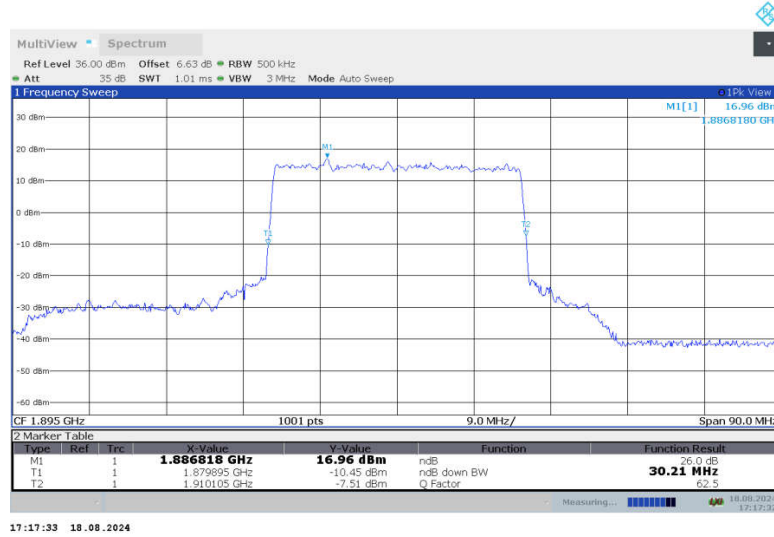

n2,30MHz Bandwidth,DFT-s-QPSK (-26dBc BW)

n2,30MHz Bandwidth,CP-QPSK (-26dBc BW)

n2,30MHz Bandwidth,DFT-s-QPSK (-26dBc BW)

n2,30MHz Bandwidth,CP-QPSK (-26dBc BW)

n2
n2,35MHz(-26dBc)

Frequency (MHz)	Emission Bandwidth (-26dBc) (MHz)	
	DFT-s-QPSK	CP-QPSK
1872.5	33.780	35.140
1880	33.780	35.240
1892.5	33.880	35.140