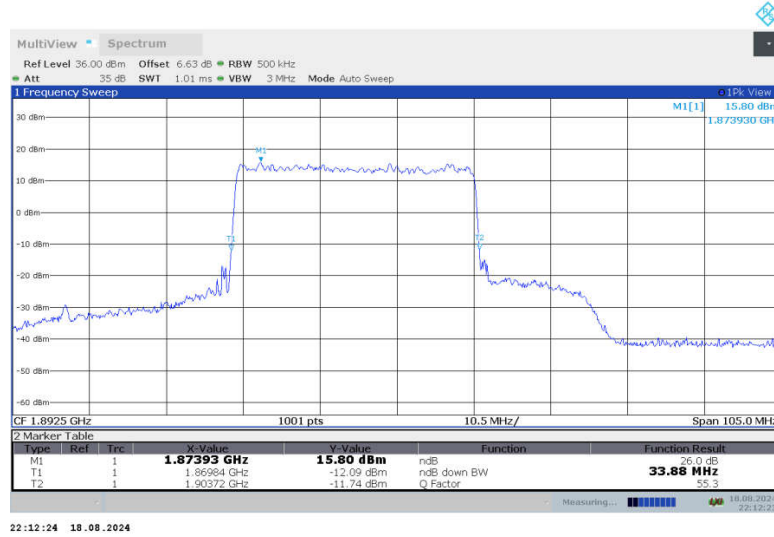

n2,35MHz Bandwidth,DFT-s-QPSK (-26dBc BW)

n2,35MHz Bandwidth,CP-QPSK (-26dBc BW)

n2,35MHz Bandwidth,DFT-s-QPSK (-26dBc BW)

n2,35MHz Bandwidth,CP-QPSK (-26dBc BW)

n2,35MHz Bandwidth,DFT-s-QPSK (-26dBc BW)

n2,35MHz Bandwidth,CP-QPSK (-26dBc BW)