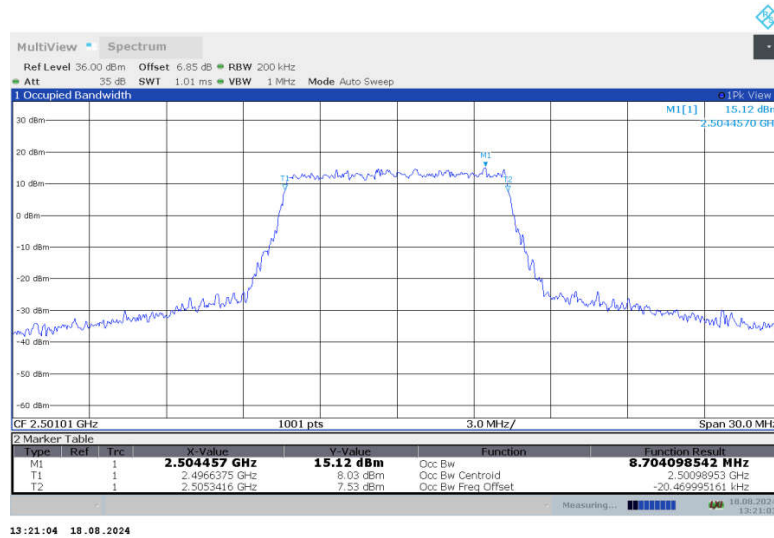

n38,40MHz Bandwidth,DFT-s-QPSK (99% BW)

n38,40MHz Bandwidth,CP-QPSK (99% BW)

n38,40MHz Bandwidth,DFT-s-QPSK (99% BW)

n38,40MHz Bandwidth,CP-QPSK (99% BW)

n41

n41,10MHz(99%)

Frequency (MHz)	Occupied Bandwidth (99%) (MHz)	
	DFT-s-QPSK	CP-QPSK
2501.01	8.622	8.704
2592.99	8.643	8.664
2685	8.629	8.700

n41,10MHz Bandwidth,DFT-s-QPSK (99% BW)

n41,10MHz Bandwidth,CP-QPSK (99% BW)

n41,10MHz Bandwidth,DFT-s-QPSK (99% BW)

n41,10MHz Bandwidth,CP-QPSK (99% BW)

n41,10MHz Bandwidth,DFT-s-QPSK (99% BW)

n41,10MHz Bandwidth,CP-QPSK (99% BW)