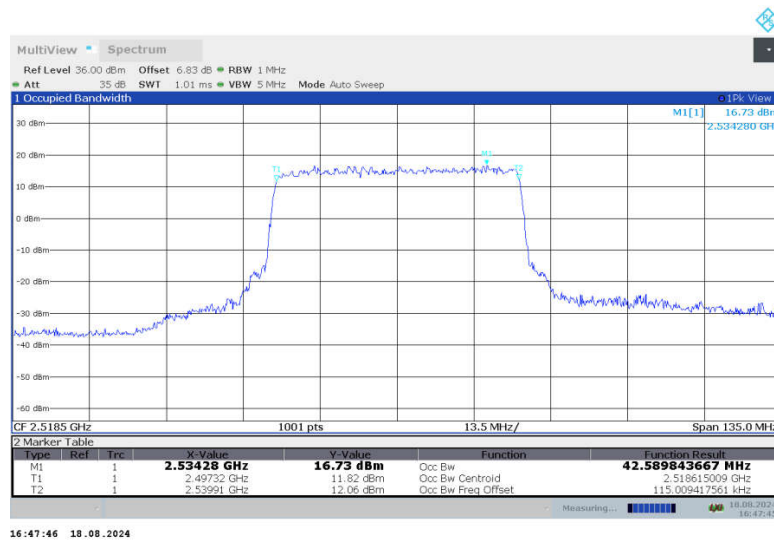

n41,45MHz Bandwidth,CP-QPSK (99% BW)