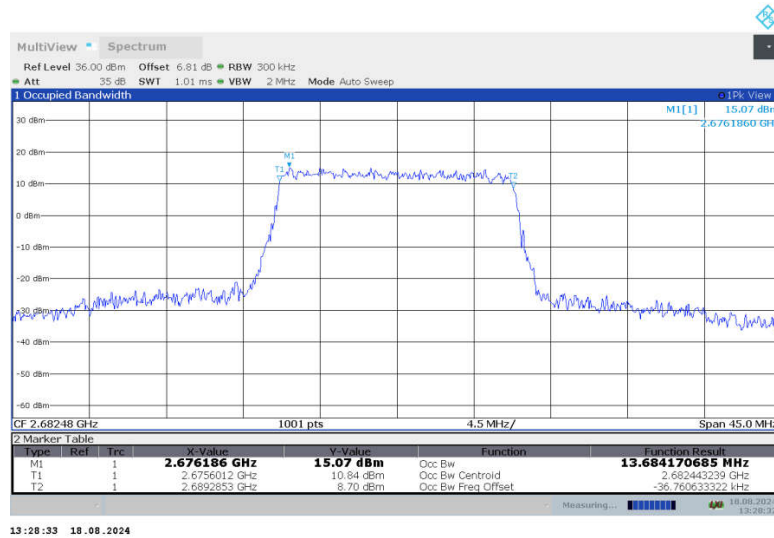

n41,15MHz Bandwidth,DFT-s-QPSK (99% BW)

n41,15MHz Bandwidth,CP-QPSK (99% BW)

n41,15MHz Bandwidth,DFT-s-QPSK (99% BW)

n41,15MHz Bandwidth,CP-QPSK (99% BW)

n41

n41,20MHz(99%)

Frequency (MHz)	Occupied Bandwidth (99%) (MHz)	
	DFT-s-QPSK	CP-QPSK
2506.02	18.060	18.363
2592.99	18.133	18.407
2679.99	18.093	18.383