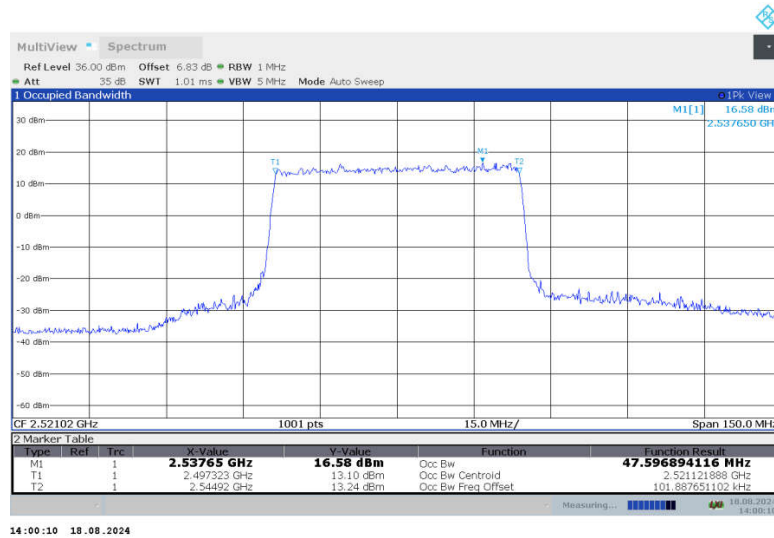

n41

n41,50MHz(99%)

Frequency (MHz)	Occupied Bandwidth (99%) (MHz)	
	DFT-s-QPSK	CP-QPSK
2521.02	45.899	47.597
2592.99	45.901	47.552
2664.99	45.830	47.575

n41,50MHz Bandwidth,DFT-s-QPSK (99% BW)

n41,50MHz Bandwidth,CP-QPSK (99% BW)