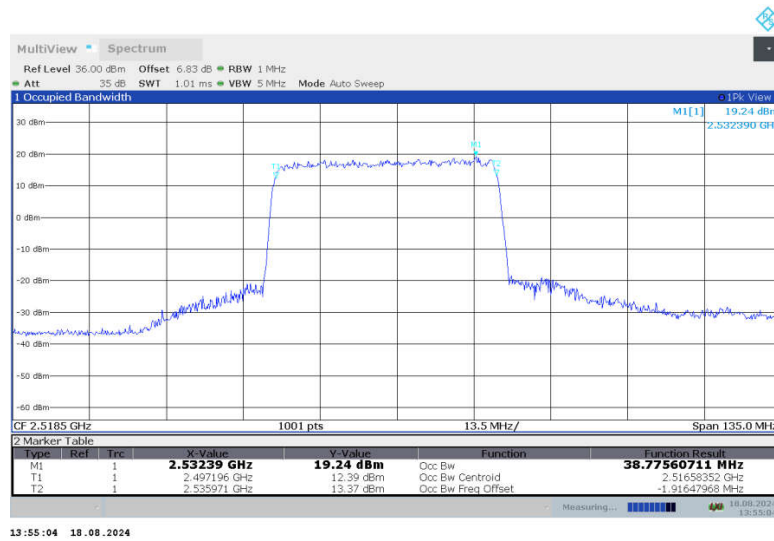

n41

n41,45MHz(99%)

Frequency (MHz)	Occupied Bandwidth (99%) (MHz)	
	DFT-s-QPSK	CP-QPSK
2518.5	38.776	42.590
2592.99	38.753	38.288
2667.48	38.787	42.577

n41,45MHz Bandwidth,DFT-s-QPSK (99% BW)