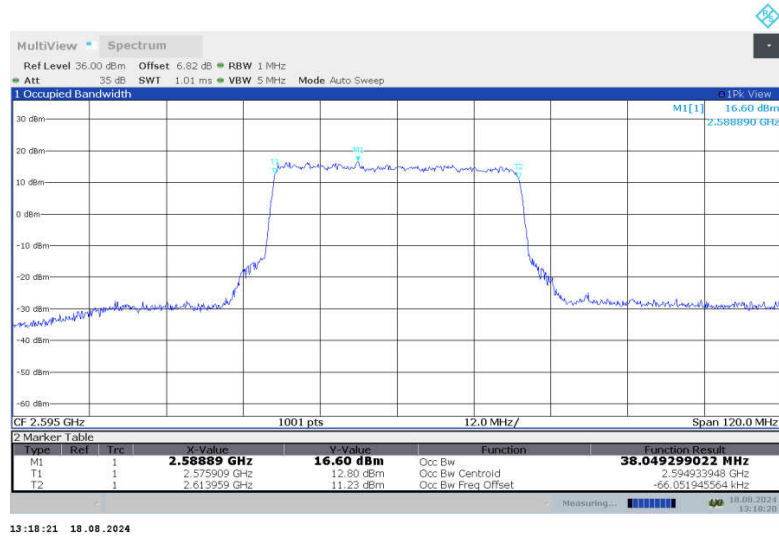

n38,40MHz Bandwidth,CP-QPSK (99% BW)