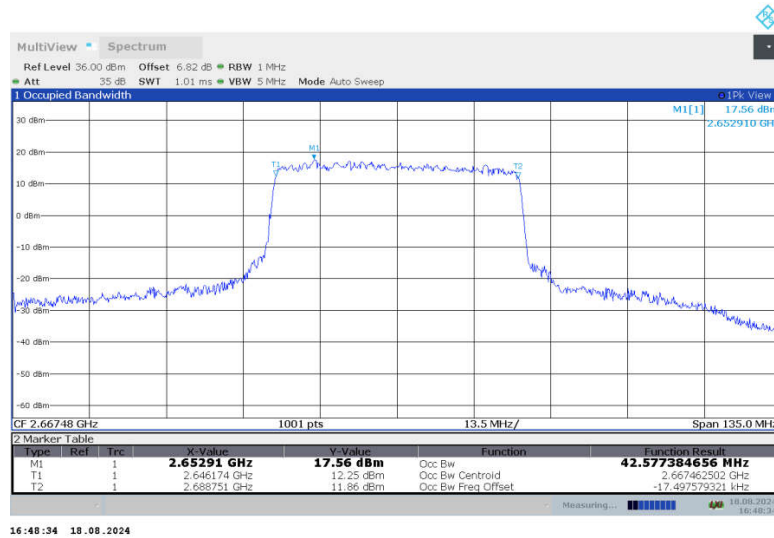

n41,45MHz Bandwidth,DFT-s-QPSK (99% BW)

n41,45MHz Bandwidth,CP-QPSK (99% BW)

n41,45MHz Bandwidth,DFT-s-QPSK (99% BW)

n41,45MHz Bandwidth,CP-QPSK (99% BW)

n41,45MHz Bandwidth,DFT-s-QPSK (99% BW)

n41,45MHz Bandwidth,CP-QPSK (99% BW)