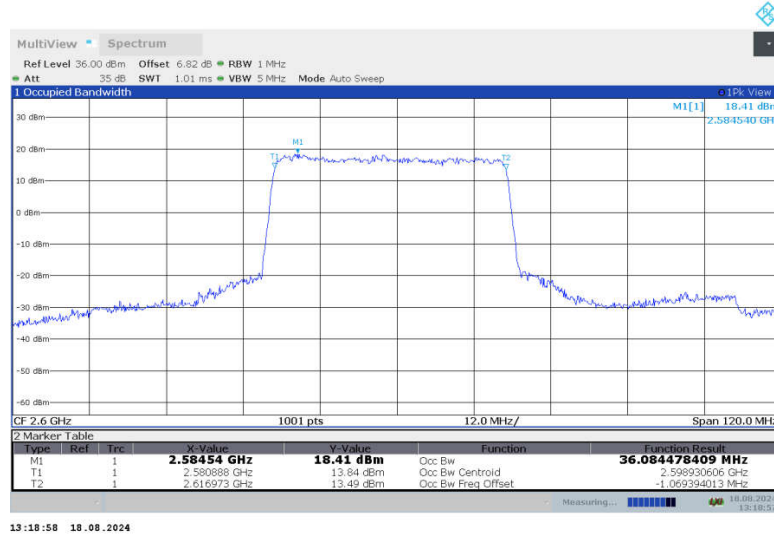

n38,40MHz Bandwidth,DFT-s-QPSK (99% BW)

n38,40MHz Bandwidth,CP-QPSK (99% BW)

n38,40MHz Bandwidth,DFT-s-QPSK (99% BW)

n38,40MHz Bandwidth,CP-QPSK (99% BW)

n41

n41,10MHz(99%)

Frequency (MHz)	Occupied Bandwidth (99%) (MHz)	
	DFT-s-QPSK	CP-QPSK
2501.01	8.622	8.704
2592.99	8.643	8.664
2685	8.629	8.700