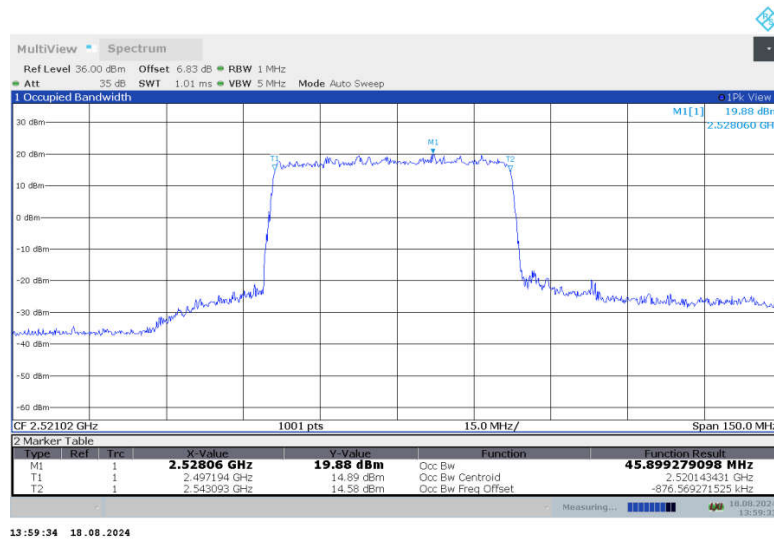

n41

n41,50MHz(99%)

Frequency (MHz)	Occupied Bandwidth (99%) (MHz)	
	DFT-s-QPSK	CP-QPSK
2521.02	45.899	47.597
2592.99	45.901	47.552
2664.99	45.830	47.575

n41,50MHz Bandwidth,DFT-s-QPSK (99% BW)