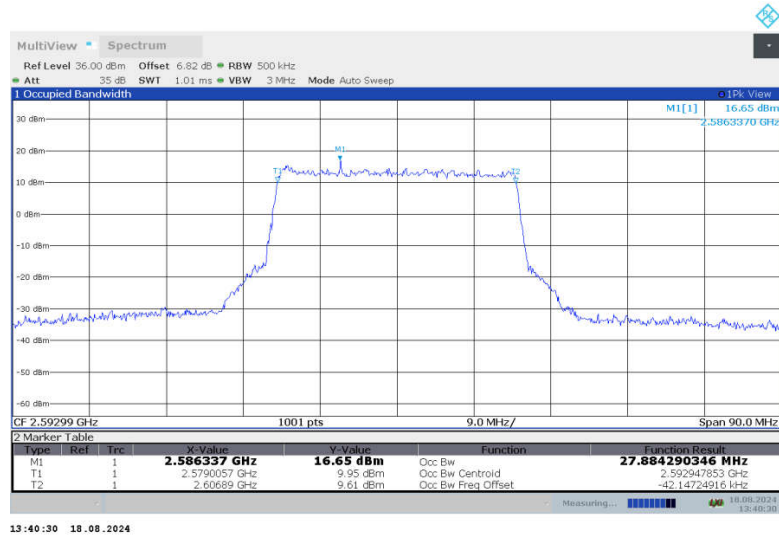

n41,30MHz Bandwidth,CP-QPSK (99% BW)