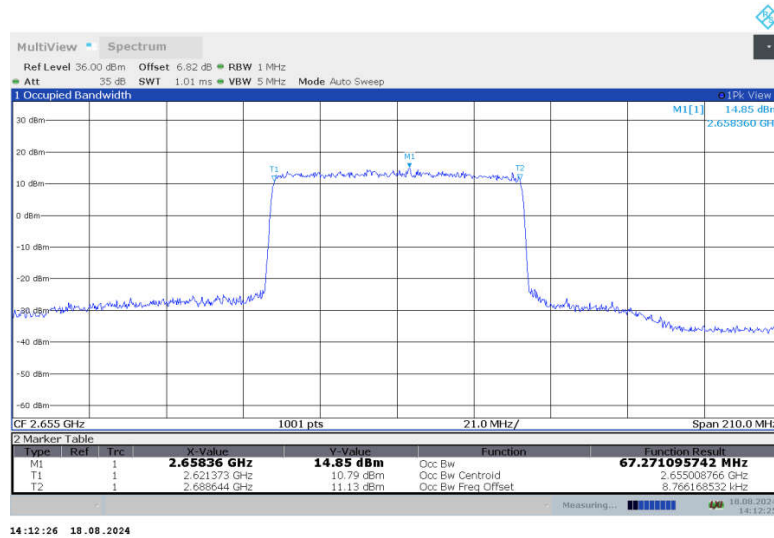

n41,70MHz Bandwidth,DFT-s-QPSK (99% BW)

n41,70MHz Bandwidth,CP-QPSK (99% BW)

n41,70MHz Bandwidth,DFT-s-QPSK (99% BW)

n41,70MHz Bandwidth,CP-QPSK (99% BW)

n41

n41,80MHz(99%)

Frequency (MHz)	Occupied Bandwidth (99%) (MHz)	
	DFT-s-QPSK	CP-QPSK
2536.02	77.352	78.044
2592.99	77.504	77.856
2649.99	77.343	77.914