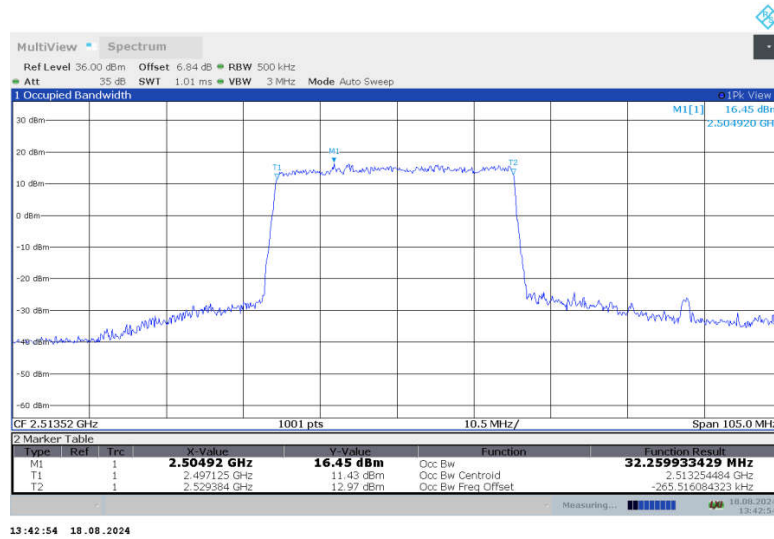

n41

n41,35MHz(99%)

Frequency (MHz)	Occupied Bandwidth (99%) (MHz)	
	DFT-s-QPSK	CP-QPSK
2513.52	32.260	32.935
2592.99	32.250	32.958
2672.49	32.232	32.919

n41,35MHz Bandwidth,DFT-s-QPSK (99% BW)