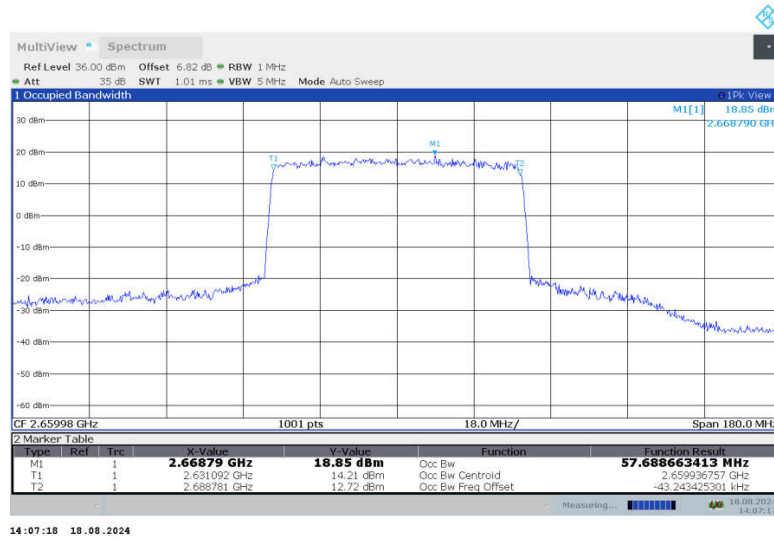

n41,60MHz Bandwidth,DFT-s-QPSK (99% BW)

n41,60MHz Bandwidth,CP-QPSK (99% BW)

n41,60MHz Bandwidth,DFT-s-QPSK (99% BW)

n41,60MHz Bandwidth,CP-QPSK (99% BW)

n41,60MHz Bandwidth,DFT-s-QPSK (99% BW)

n41,60MHz Bandwidth,CP-QPSK (99% BW)