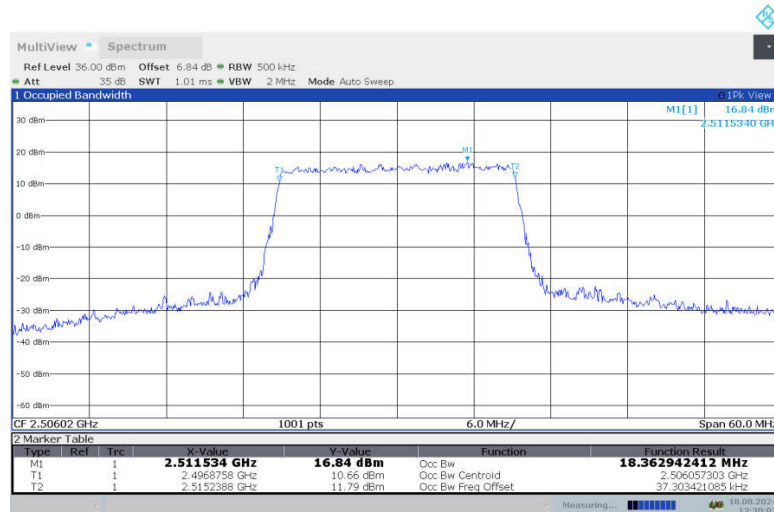

13:29:27 18.08.2024

n41,20MHz Bandwidth,CP-QPSK (99% BW)