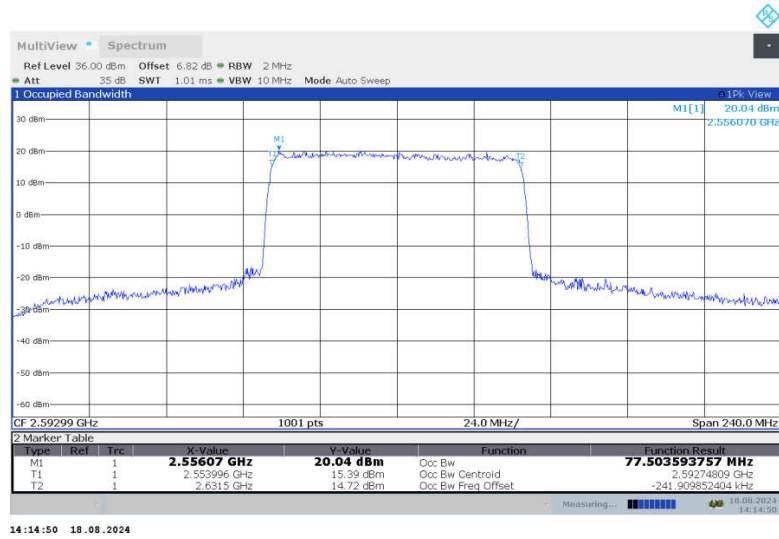

n41,80MHz Bandwidth,DFT-s-QPSK (99% BW)

n41,80MHz Bandwidth,CP-QPSK (99% BW)

n41,80MHz Bandwidth,DFT-s-QPSK (99% BW)

n41,80MHz Bandwidth,CP-QPSK (99% BW)