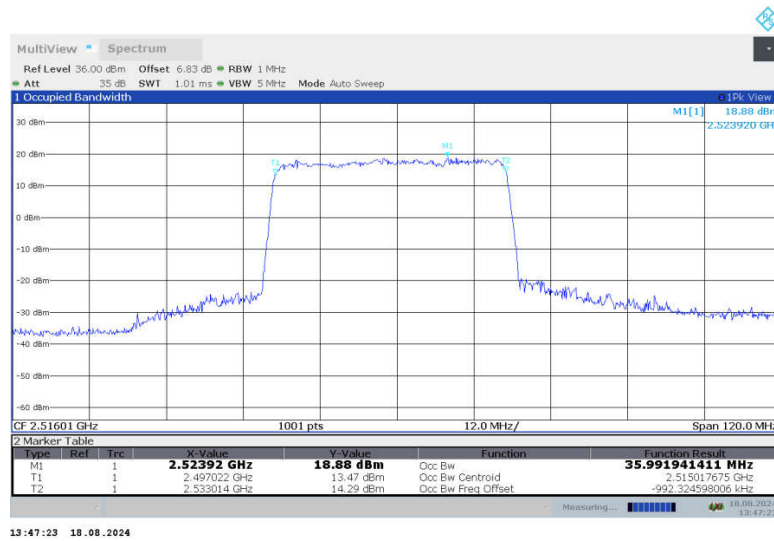

n41

n41,40MHz(99%)

Frequency (MHz)	Occupied Bandwidth (99%) (MHz)	
	DFT-s-QPSK	CP-QPSK
2516.01	35.992	38.115
2592.99	36.063	38.207
2670	35.987	38.082

n41,40MHz Bandwidth,DFT-s-QPSK (99% BW)