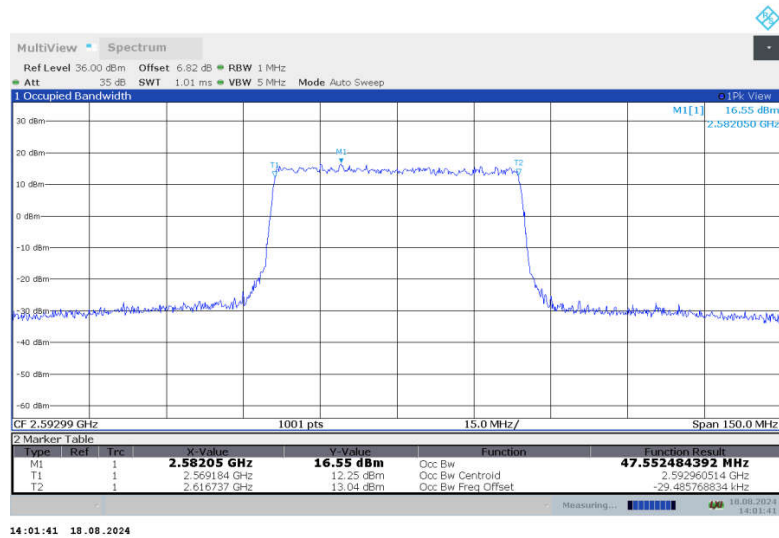

n41,50MHz Bandwidth,CP-QPSK (99% BW)