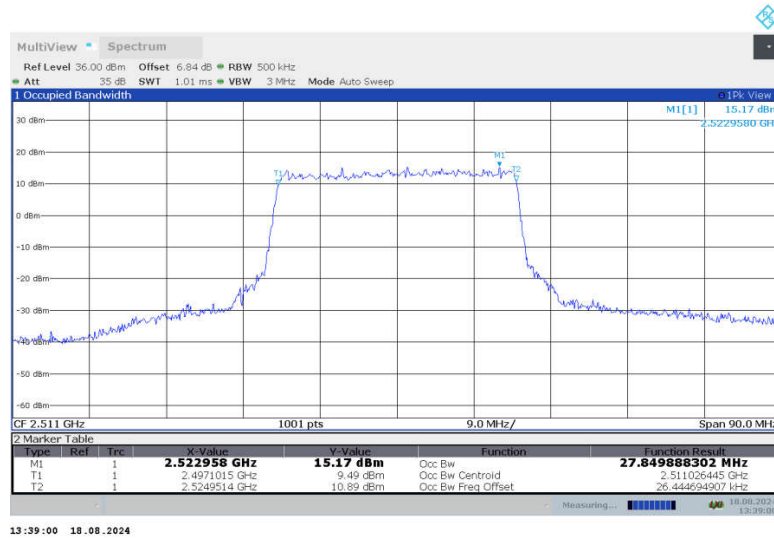

n41,30MHz Bandwidth,CP-QPSK (99% BW)