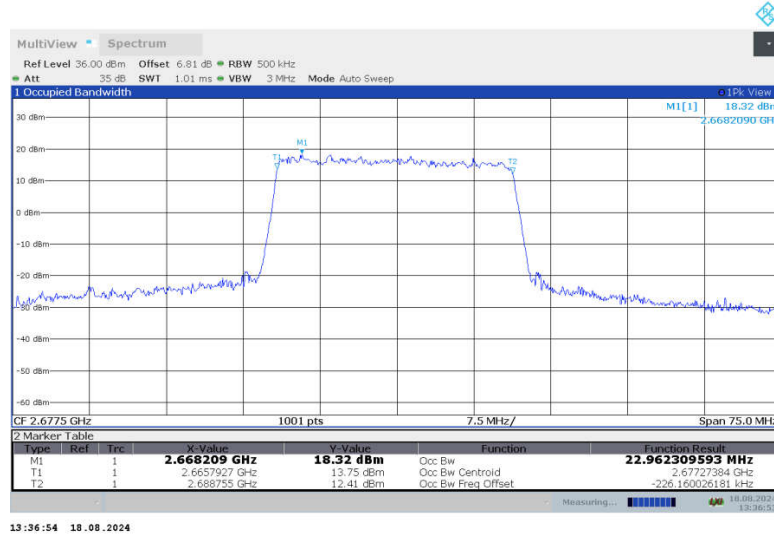

n41,25MHz Bandwidth,CP-QPSK (99% BW)

n41,25MHz Bandwidth,DFT-s-QPSK (99% BW)

n41,25MHz Bandwidth,CP-QPSK (99% BW)

n41,25MHz Bandwidth,DFT-s-QPSK (99% BW)

n41,25MHz Bandwidth,CP-QPSK (99% BW)

n41

n41,30MHz(99%)