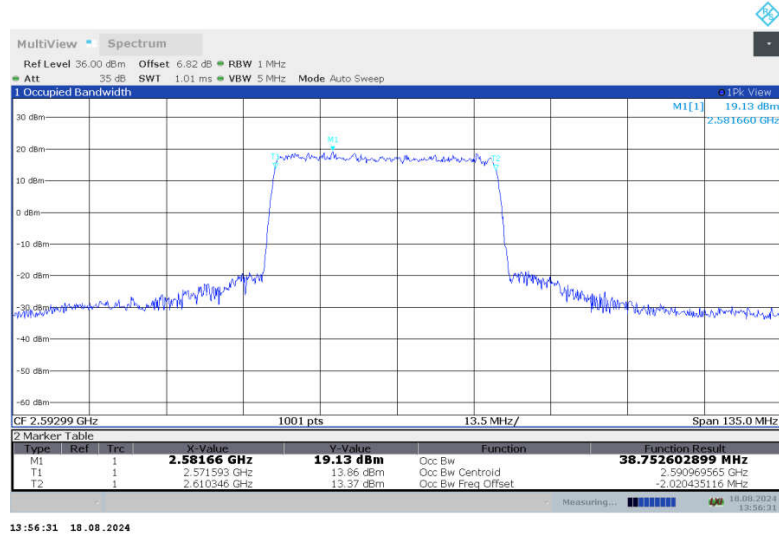

n41,45MHz Bandwidth,DFT-s-QPSK (99% BW)

n41,45MHz Bandwidth,CP-QPSK (99% BW)

n41,45MHz Bandwidth,DFT-s-QPSK (99% BW)

n41,45MHz Bandwidth,CP-QPSK (99% BW)

n41,45MHz Bandwidth,DFT-s-QPSK (99% BW)

n41,45MHz Bandwidth,CP-QPSK (99% BW)