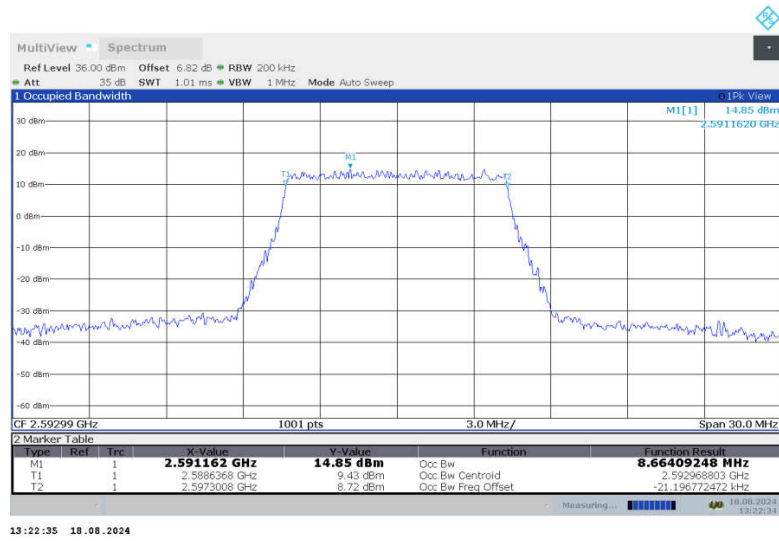

n41,10MHz Bandwidth,DFT-s-QPSK (99% BW)

n41,10MHz Bandwidth,CP-QPSK (99% BW)

n41,10MHz Bandwidth,DFT-s-QPSK (99% BW)

n41,10MHz Bandwidth,CP-QPSK (99% BW)

n41,10MHz Bandwidth,DFT-s-QPSK (99% BW)

n41,10MHz Bandwidth,CP-QPSK (99% BW)