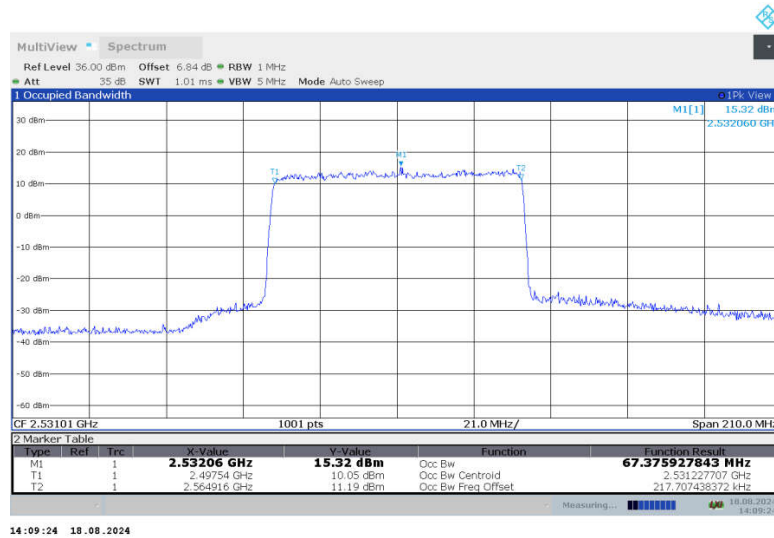

n41

n41,70MHz(99%)

Frequency (MHz)	Occupied Bandwidth (99%) (MHz)	
	DFT-s-QPSK	CP-QPSK
2531.01	64.364	67.376
2592.99	64.448	67.401
2655	64.319	67.271

n41,70MHz Bandwidth,DFT-s-QPSK (99% BW)

n41,70MHz Bandwidth,CP-QPSK (99% BW)