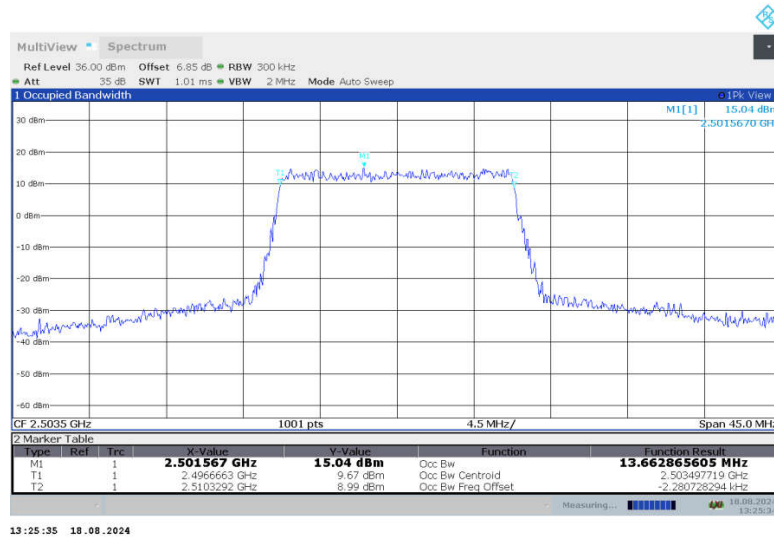

n41

n41,15MHz(99%)

Frequency (MHz)	Occupied Bandwidth (99%) (MHz)	
	DFT-s-QPSK	CP-QPSK
2503.5	12.972	13.663
2592.99	12.947	13.683
2682.48	12.945	13.684

n41,15MHz Bandwidth,DFT-s-QPSK (99% BW)

n41,15MHz Bandwidth,CP-QPSK (99% BW)