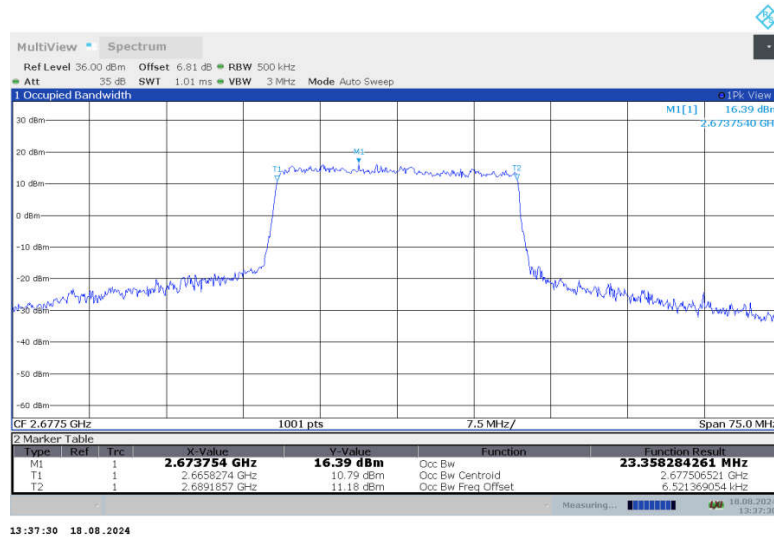

n41,25MHz Bandwidth,CP-QPSK (99% BW)

n41,25MHz Bandwidth,DFT-s-QPSK (99% BW)

n41,25MHz Bandwidth,CP-QPSK (99% BW)

n41,25MHz Bandwidth,DFT-s-QPSK (99% BW)

n41,25MHz Bandwidth,CP-QPSK (99% BW)

n41

n41,30MHz(99%)