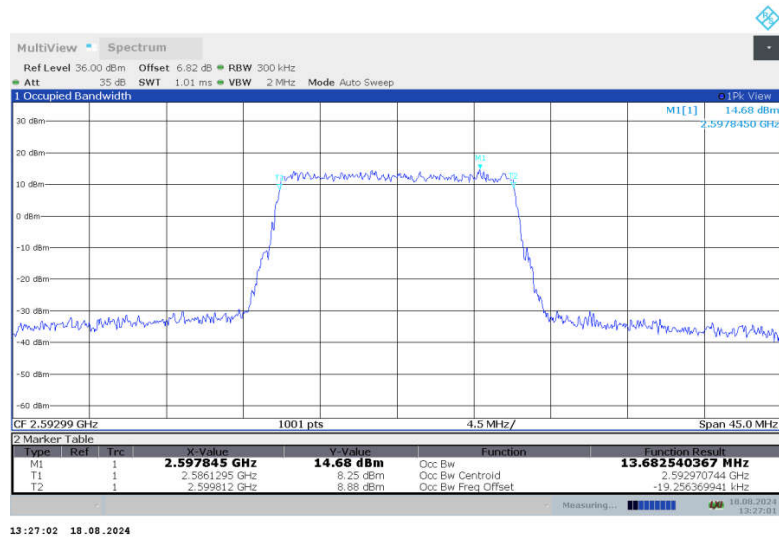

n41,15MHz Bandwidth,CP-QPSK (99% BW)