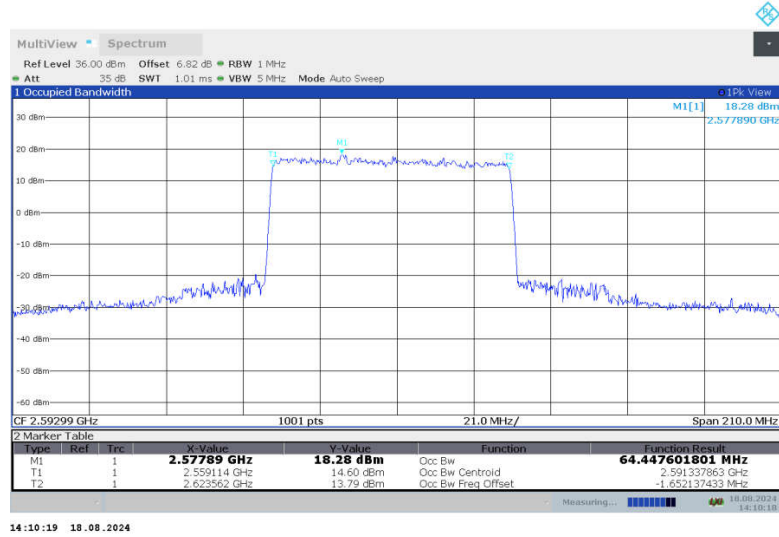

n41,70MHz Bandwidth,DFT-s-QPSK (99% BW)