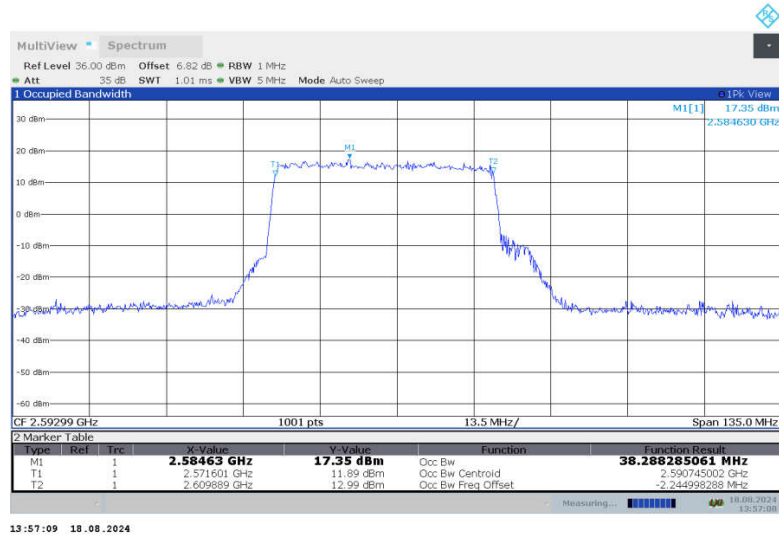

n41,45MHz Bandwidth,DFT-s-QPSK (99% BW)

n41,45MHz Bandwidth,CP-QPSK (99% BW)

n41,45MHz Bandwidth,DFT-s-QPSK (99% BW)

n41,45MHz Bandwidth,CP-QPSK (99% BW)

n41,45MHz Bandwidth,DFT-s-QPSK (99% BW)

n41,45MHz Bandwidth,CP-QPSK (99% BW)