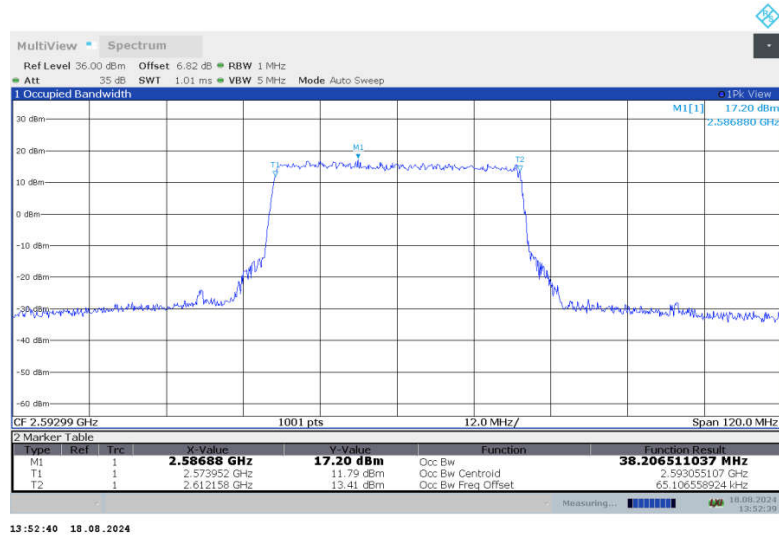

n41,40MHz Bandwidth,CP-QPSK (99% BW)