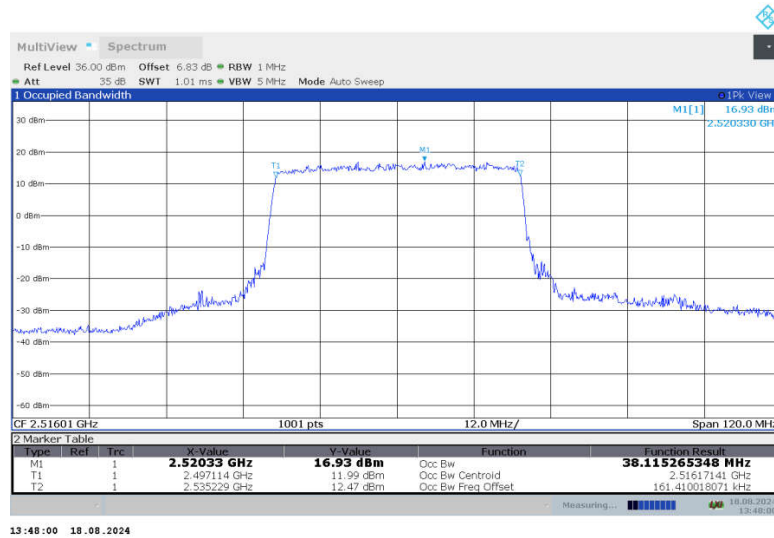

n41

n41,40MHz(99%)

Frequency (MHz)	Occupied Bandwidth (99%) (MHz)	
	DFT-s-QPSK	CP-QPSK
2516.01	35.992	38.115
2592.99	36.063	38.207
2670	35.987	38.082

n41,40MHz Bandwidth,DFT-s-QPSK (99% BW)

n41,40MHz Bandwidth,CP-QPSK (99% BW)