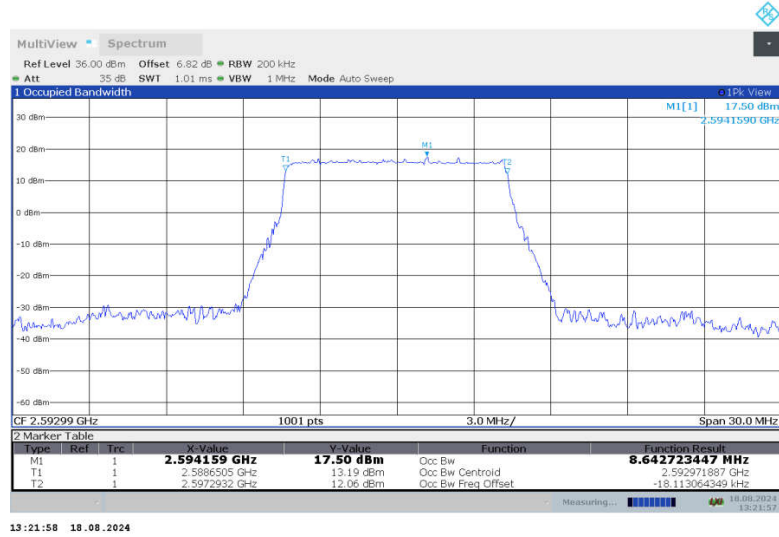

n41,10MHz Bandwidth,DFT-s-QPSK (99% BW)

n41,10MHz Bandwidth,CP-QPSK (99% BW)

n41,10MHz Bandwidth,DFT-s-QPSK (99% BW)

n41,10MHz Bandwidth,CP-QPSK (99% BW)

n41,10MHz Bandwidth,DFT-s-QPSK (99% BW)

n41,10MHz Bandwidth,CP-QPSK (99% BW)