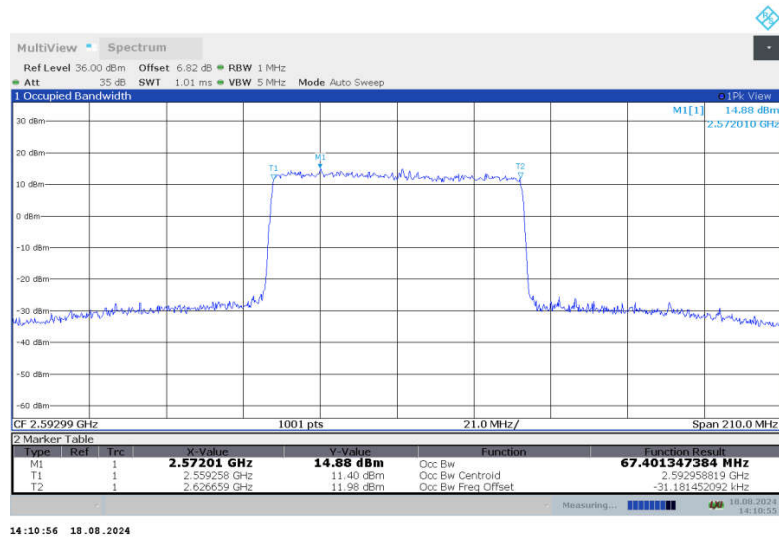

n41,70MHz Bandwidth,CP-QPSK (99% BW)