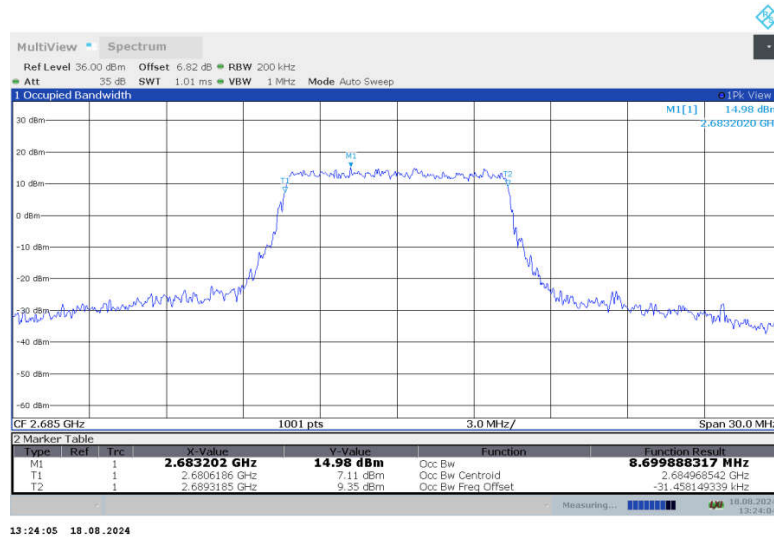

n41,10MHz Bandwidth,DFT-s-QPSK (99% BW)

n41,10MHz Bandwidth,CP-QPSK (99% BW)

n41,10MHz Bandwidth,DFT-s-QPSK (99% BW)

n41,10MHz Bandwidth,CP-QPSK (99% BW)

n41,10MHz Bandwidth,DFT-s-QPSK (99% BW)

n41,10MHz Bandwidth,CP-QPSK (99% BW)