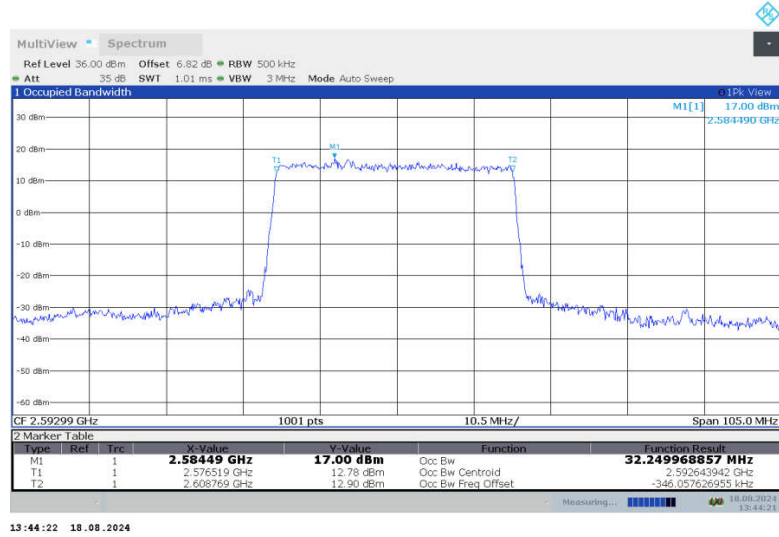

n41,35MHz Bandwidth,DFT-s-QPSK (99% BW)

n41,35MHz Bandwidth,CP-QPSK (99% BW)

n41,35MHz Bandwidth,DFT-s-QPSK (99% BW)

n41,35MHz Bandwidth,CP-QPSK (99% BW)

n41,35MHz Bandwidth,DFT-s-QPSK (99% BW)

n41,35MHz Bandwidth,CP-QPSK (99% BW)