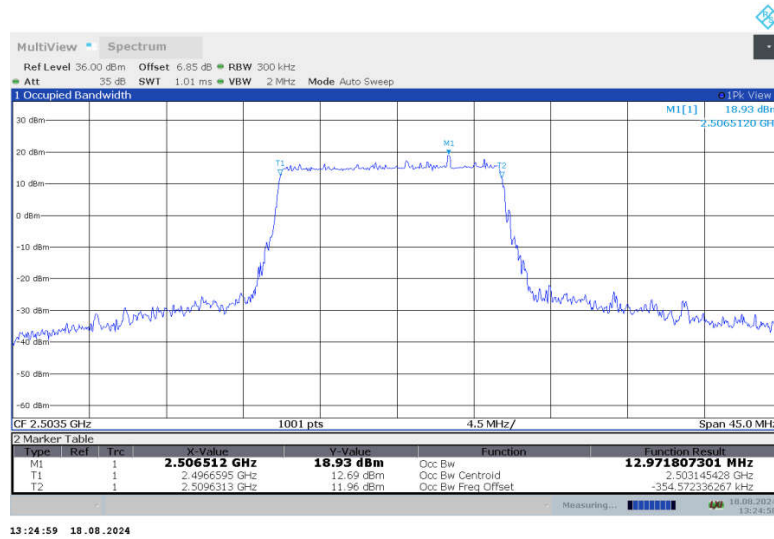

n41

n41,15MHz(99%)

Frequency (MHz)	Occupied Bandwidth (99%) (MHz)	
	DFT-s-QPSK	CP-QPSK
2503.5	12.972	13.663
2592.99	12.947	13.683
2682.48	12.945	13.684

n41,15MHz Bandwidth,DFT-s-QPSK (99% BW)