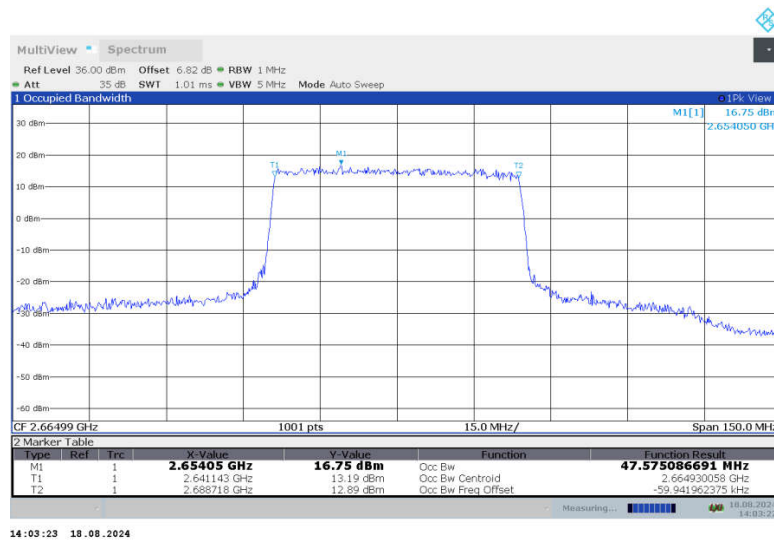

n41,50MHz Bandwidth,DFT-s-QPSK (99% BW)

n41,50MHz Bandwidth,CP-QPSK (99% BW)

n41,50MHz Bandwidth,DFT-s-QPSK (99% BW)

n41,50MHz Bandwidth,CP-QPSK (99% BW)

n41

n41,60MHz(99%)

Frequency (MHz)	Occupied Bandwidth (99%) (MHz)	
	DFT-s-QPSK	CP-QPSK
2526	57.849	57.829
2592.99	57.819	57.904
2659.98	57.689	57.771