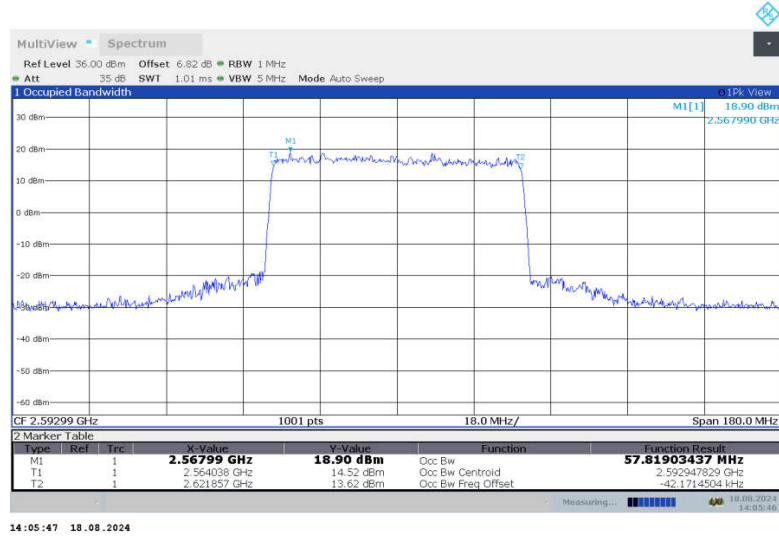

n41,60MHz Bandwidth,DFT-s-QPSK (99% BW)

n41,60MHz Bandwidth,CP-QPSK (99% BW)

n41,60MHz Bandwidth,DFT-s-QPSK (99% BW)

n41,60MHz Bandwidth,CP-QPSK (99% BW)

n41,60MHz Bandwidth,DFT-s-QPSK (99% BW)

n41,60MHz Bandwidth,CP-QPSK (99% BW)