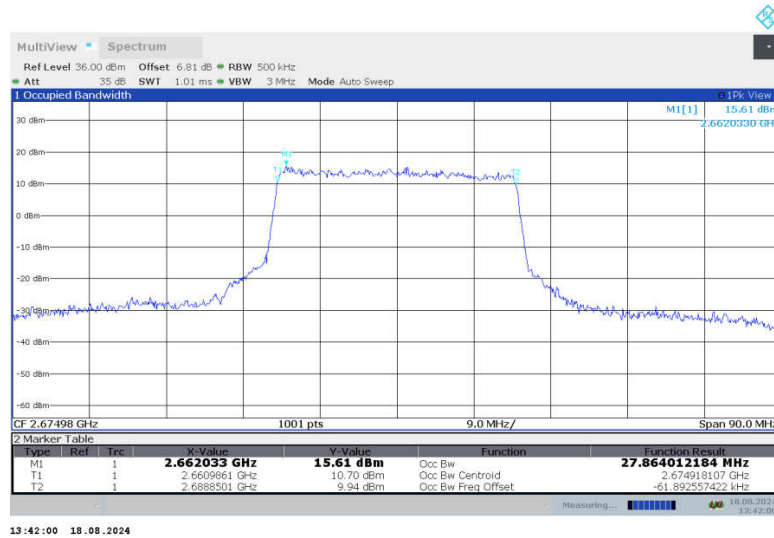

n41,30MHz Bandwidth,DFT-s-QPSK (99% BW)

n41,30MHz Bandwidth,CP-QPSK (99% BW)

n41,30MHz Bandwidth,DFT-s-QPSK (99% BW)

n41,30MHz Bandwidth,CP-QPSK (99% BW)

n41

n41,35MHz(99%)

Frequency (MHz)	Occupied Bandwidth (99%) (MHz)	
	DFT-s-QPSK	CP-QPSK
2513.52	32.260	32.935
2592.99	32.250	32.958
2672.49	32.232	32.919