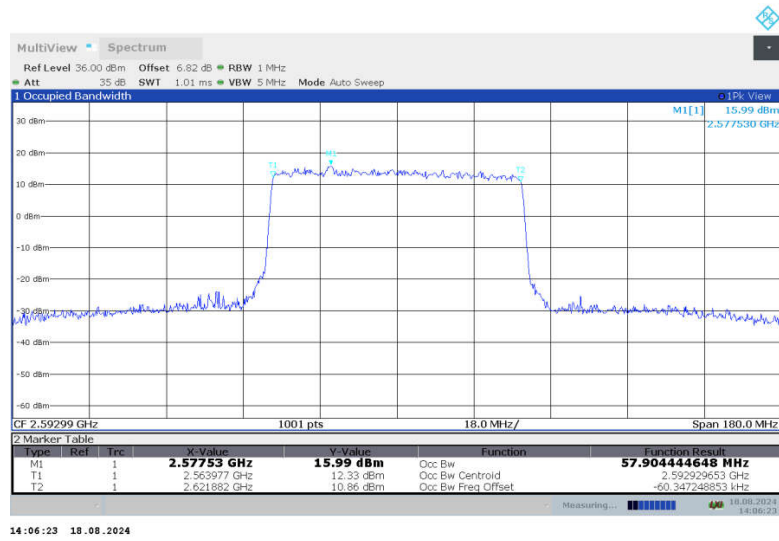

n41,60MHz Bandwidth,DFT-s-QPSK (99% BW)

n41,60MHz Bandwidth,CP-QPSK (99% BW)

n41,60MHz Bandwidth,DFT-s-QPSK (99% BW)

n41,60MHz Bandwidth,CP-QPSK (99% BW)

n41,60MHz Bandwidth,DFT-s-QPSK (99% BW)

n41,60MHz Bandwidth,CP-QPSK (99% BW)