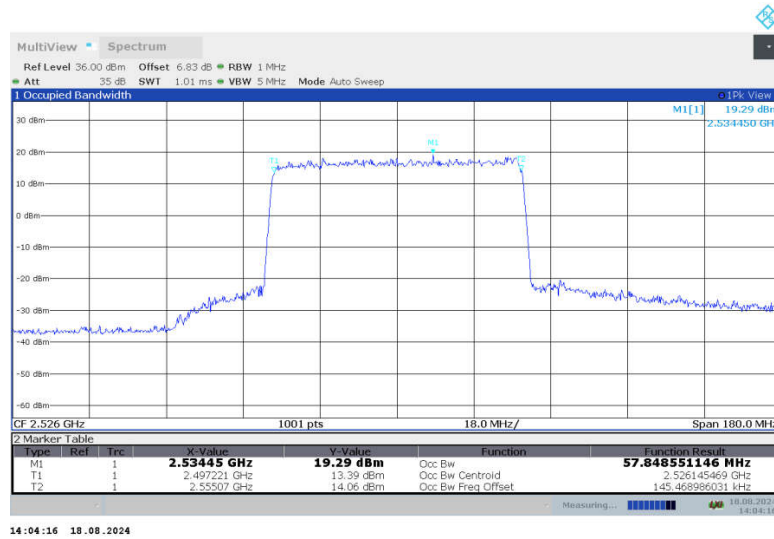

n41

n41,60MHz(99%)

Frequency (MHz)	Occupied Bandwidth (99%) (MHz)	
	DFT-s-QPSK	CP-QPSK
2526	57.849	57.829
2592.99	57.819	57.904
2659.98	57.689	57.771

n41,60MHz Bandwidth,DFT-s-QPSK (99% BW)