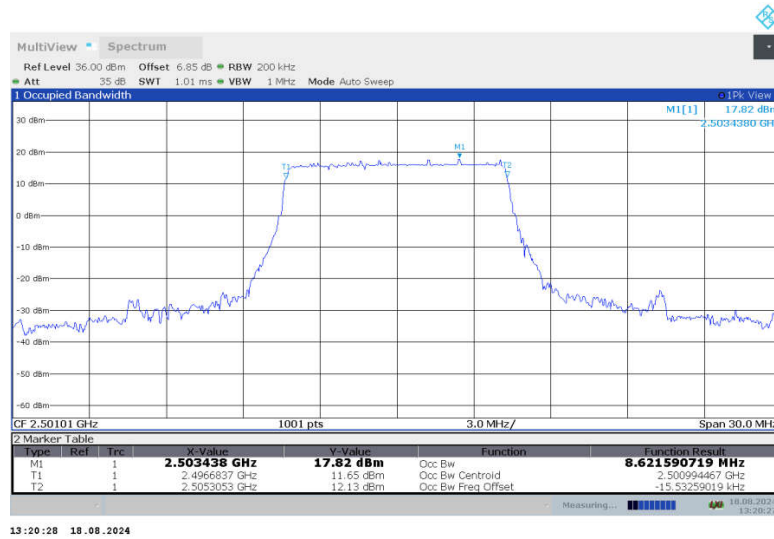

n38,40MHz Bandwidth,DFT-s-QPSK (99% BW)

n38,40MHz Bandwidth,CP-QPSK (99% BW)

n38,40MHz Bandwidth,DFT-s-QPSK (99% BW)

n38,40MHz Bandwidth,CP-QPSK (99% BW)

n41

n41,10MHz(99%)

Frequency (MHz)	Occupied Bandwidth (99%) (MHz)	
	DFT-s-QPSK	CP-QPSK
2501.01	8.622	8.704
2592.99	8.643	8.664
2685	8.629	8.700

n41,10MHz Bandwidth,DFT-s-QPSK (99% BW)

n41,10MHz Bandwidth,CP-QPSK (99% BW)

n41,10MHz Bandwidth,DFT-s-QPSK (99% BW)

n41,10MHz Bandwidth,CP-QPSK (99% BW)

n41,10MHz Bandwidth,DFT-s-QPSK (99% BW)

n41,10MHz Bandwidth,CP-QPSK (99% BW)