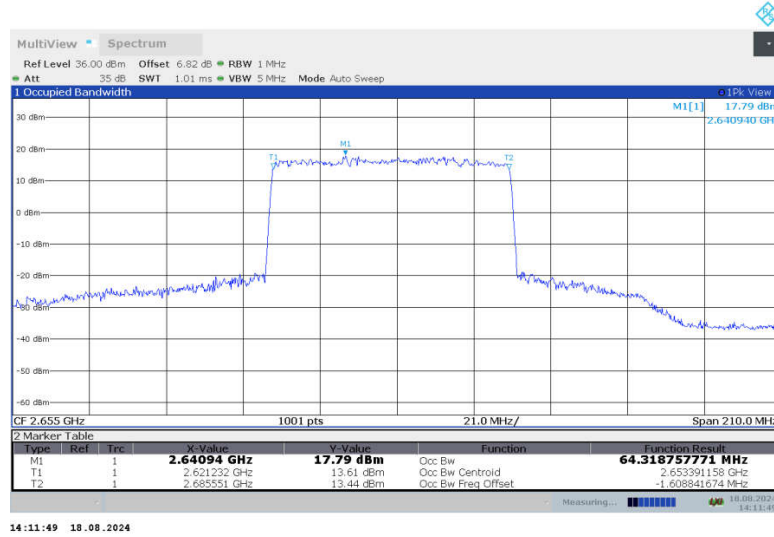

n41,70MHz Bandwidth,DFT-s-QPSK (99% BW)

n41,70MHz Bandwidth,CP-QPSK (99% BW)

n41,70MHz Bandwidth,DFT-s-QPSK (99% BW)

n41,70MHz Bandwidth,CP-QPSK (99% BW)

n41

n41,80MHz(99%)

Frequency (MHz)	Occupied Bandwidth (99%) (MHz)	
	DFT-s-QPSK	CP-QPSK
2536.02	77.352	78.044
2592.99	77.504	77.856
2649.99	77.343	77.914