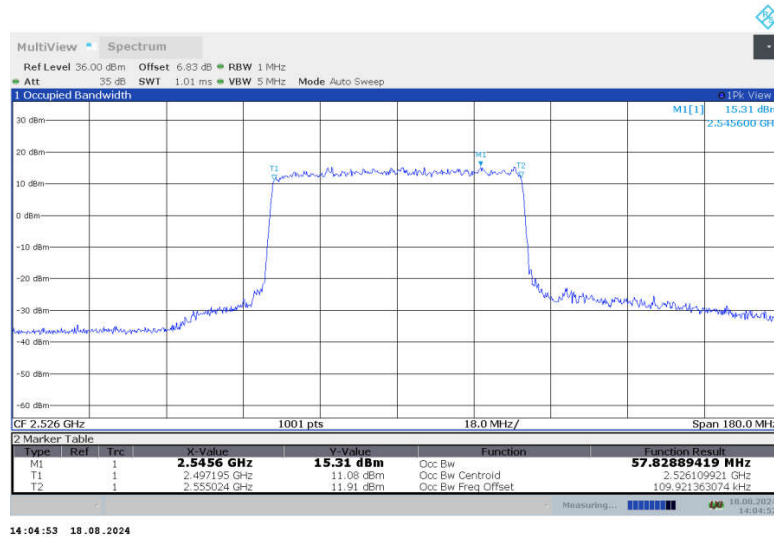

n41,60MHz Bandwidth,CP-QPSK (99% BW)