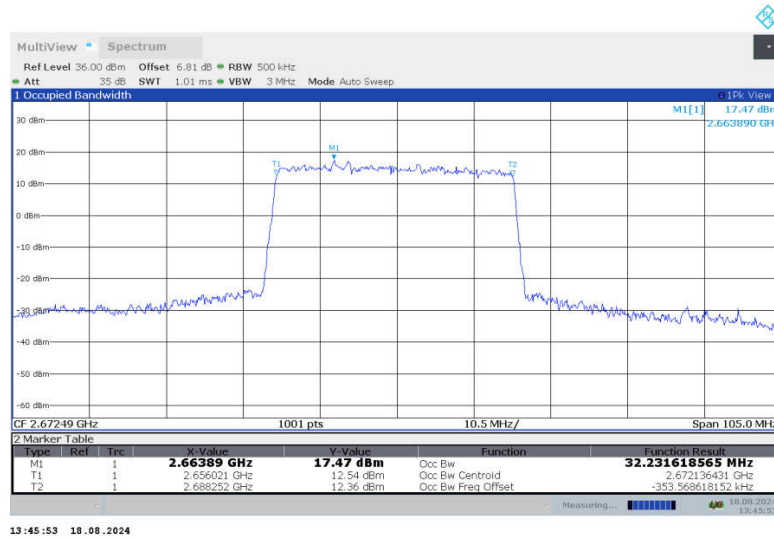

n41,35MHz Bandwidth,DFT-s-QPSK (99% BW)

n41,35MHz Bandwidth,CP-QPSK (99% BW)

n41,35MHz Bandwidth,DFT-s-QPSK (99% BW)

n41,35MHz Bandwidth,CP-QPSK (99% BW)

n41,35MHz Bandwidth,DFT-s-QPSK (99% BW)

n41,35MHz Bandwidth,CP-QPSK (99% BW)