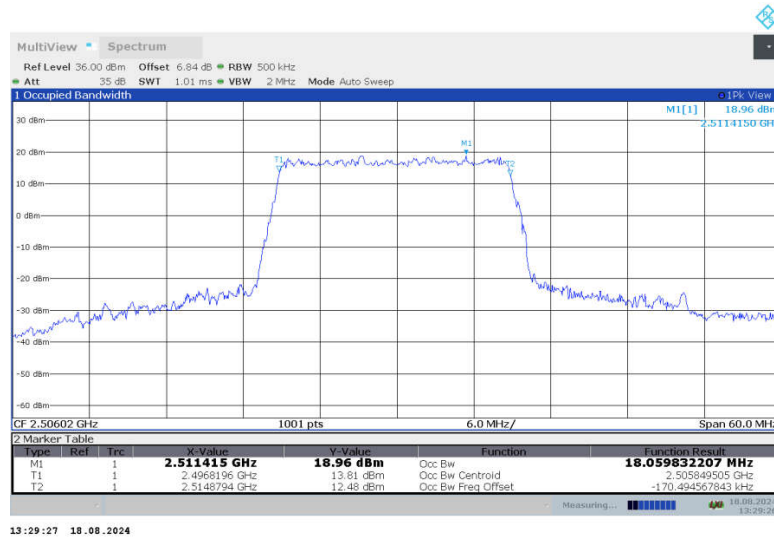

n41

n41,20MHz(99%)

Frequency (MHz)	Occupied Bandwidth (99%) (MHz)	
	DFT-s-QPSK	CP-QPSK
2506.02	18.060	18.363
2592.99	18.133	18.407
2679.99	18.093	18.383

n41,20MHz Bandwidth,DFT-s-QPSK (99% BW)