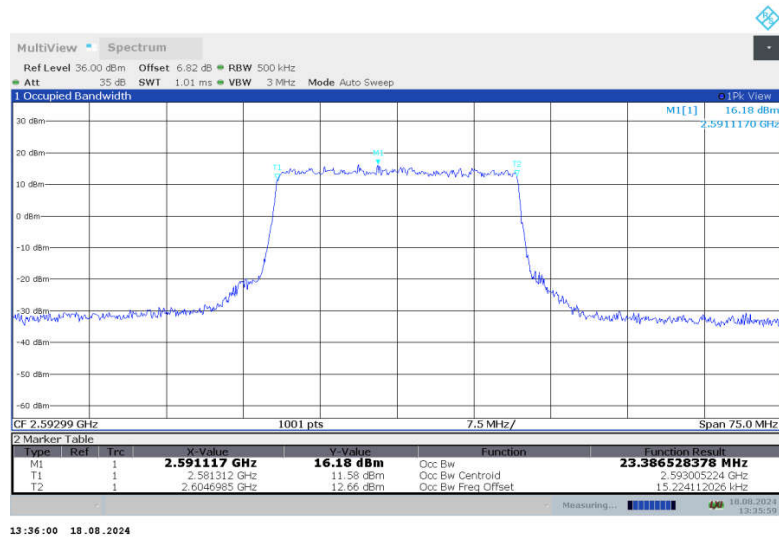

n41,25MHz Bandwidth,CP-QPSK (99% BW)

n41,25MHz Bandwidth,DFT-s-QPSK (99% BW)

n41,25MHz Bandwidth,CP-QPSK (99% BW)

n41,25MHz Bandwidth,DFT-s-QPSK (99% BW)

n41,25MHz Bandwidth,CP-QPSK (99% BW)

n41

n41,30MHz(99%)