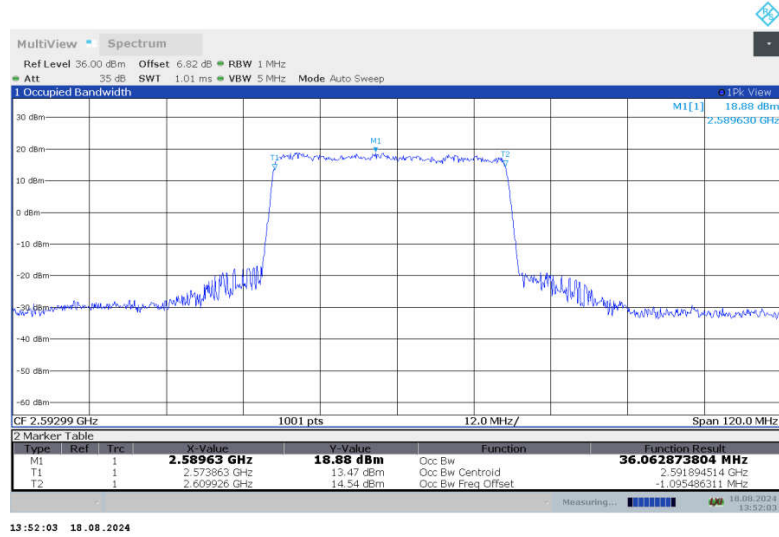

n41,40MHz Bandwidth,DFT-s-QPSK (99% BW)