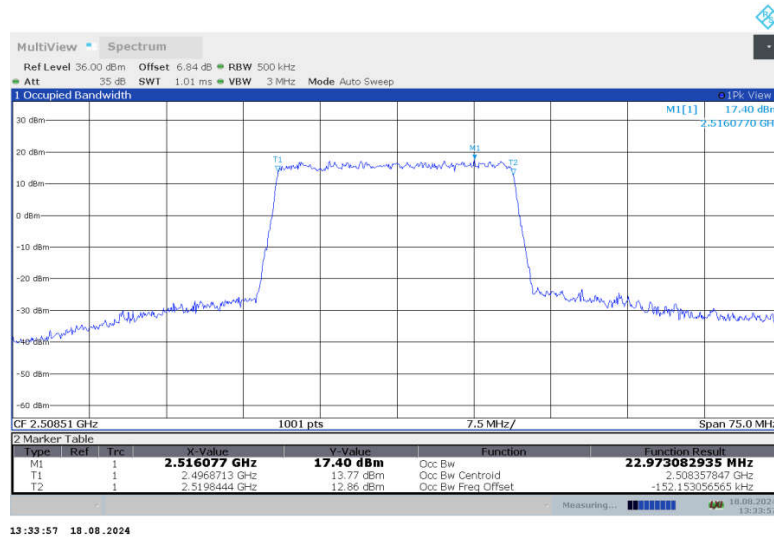

n41,20MHz Bandwidth,CP-QPSK (99% BW)

n41

n41,25MHz(99%)

Frequency (MHz)	Occupied Bandwidth (99%) (MHz)	
	DFT-s-QPSK	CP-QPSK
2508.51	22.973	23.339
2592.99	22.977	23.387
2677.5	22.962	23.358

n41,25MHz Bandwidth,DFT-s-QPSK (99% BW)