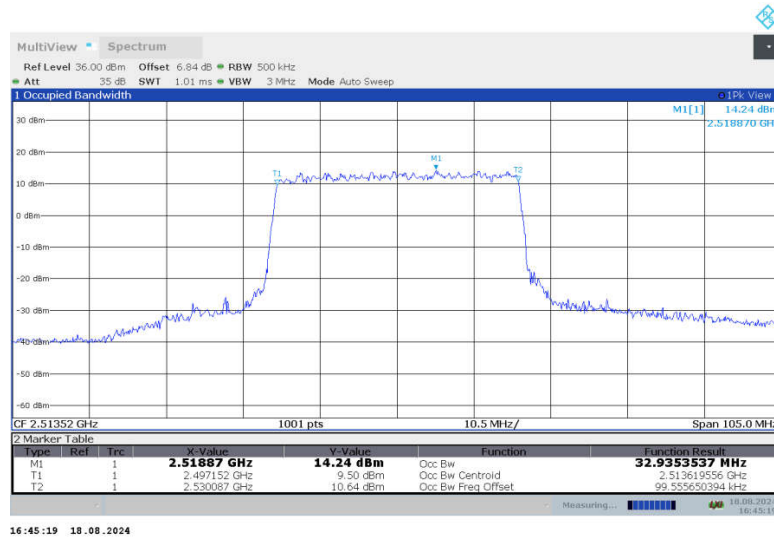

n41,35MHz Bandwidth,CP-QPSK (99% BW)