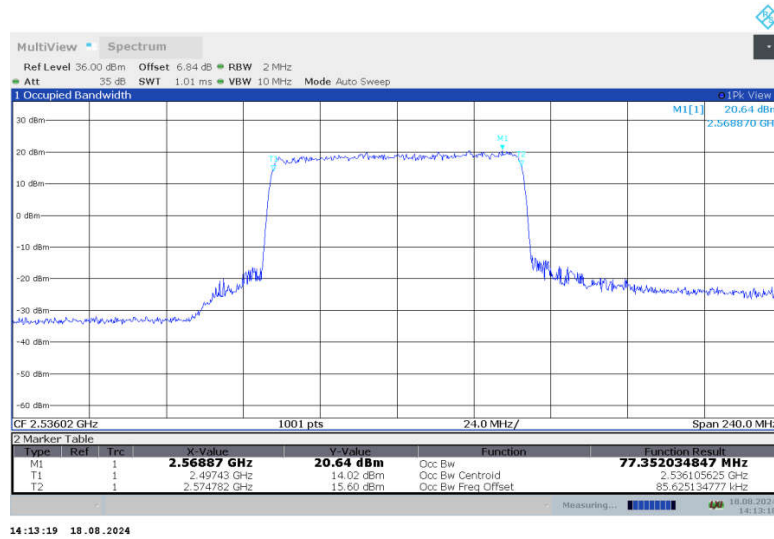

n41

n41,80MHz(99%)

Frequency (MHz)	Occupied Bandwidth (99%) (MHz)	
	DFT-s-QPSK	CP-QPSK
2536.02	77.352	78.044
2592.99	77.504	77.856
2649.99	77.343	77.914

n41,80MHz Bandwidth,DFT-s-QPSK (99% BW)