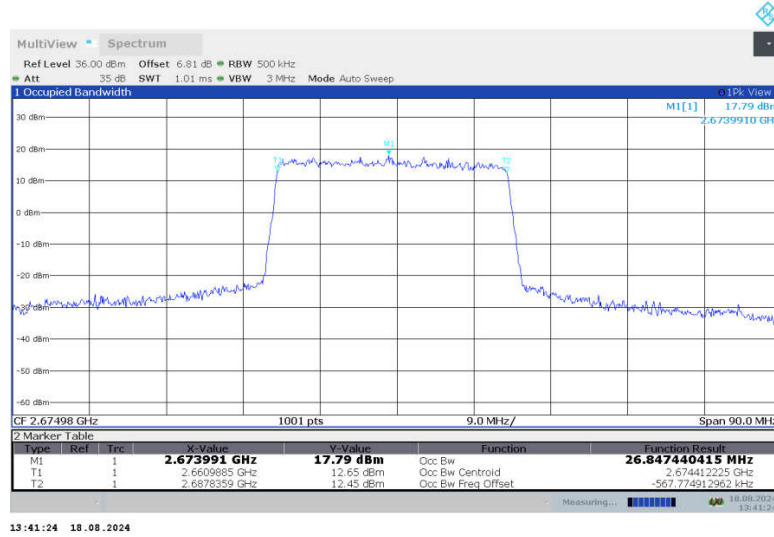

n41,30MHz Bandwidth,DFT-s-QPSK (99% BW)

n41,30MHz Bandwidth,CP-QPSK (99% BW)

n41,30MHz Bandwidth,DFT-s-QPSK (99% BW)

n41,30MHz Bandwidth,CP-QPSK (99% BW)

n41

n41,35MHz(99%)

Frequency (MHz)	Occupied Bandwidth (99%) (MHz)	
	DFT-s-QPSK	CP-QPSK
2513.52	32.260	32.935
2592.99	32.250	32.958
2672.49	32.232	32.919