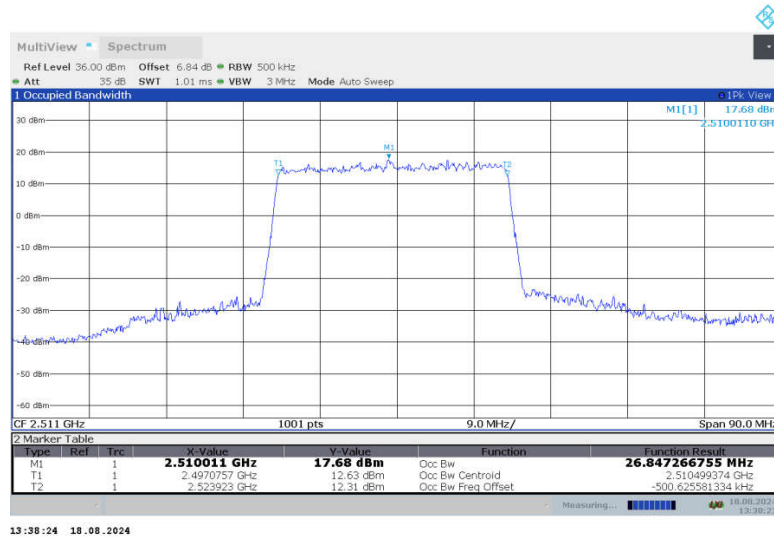

n41

n41,30MHz(99%)

Frequency (MHz)	Occupied Bandwidth (99%) (MHz)	
	DFT-s-QPSK	CP-QPSK
2511	26.847	27.850
2592.99	26.860	27.884
2674.98	26.847	27.864

n41,30MHz Bandwidth,DFT-s-QPSK (99% BW)