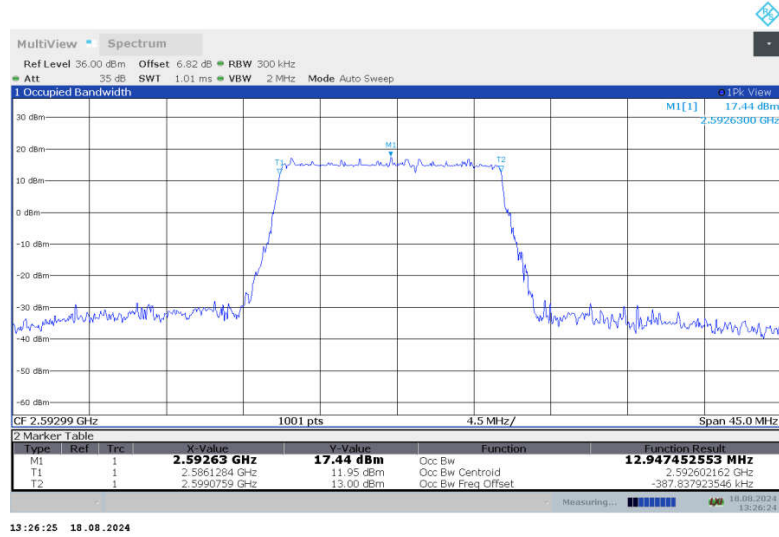

n41,15MHz Bandwidth,DFT-s-QPSK (99% BW)