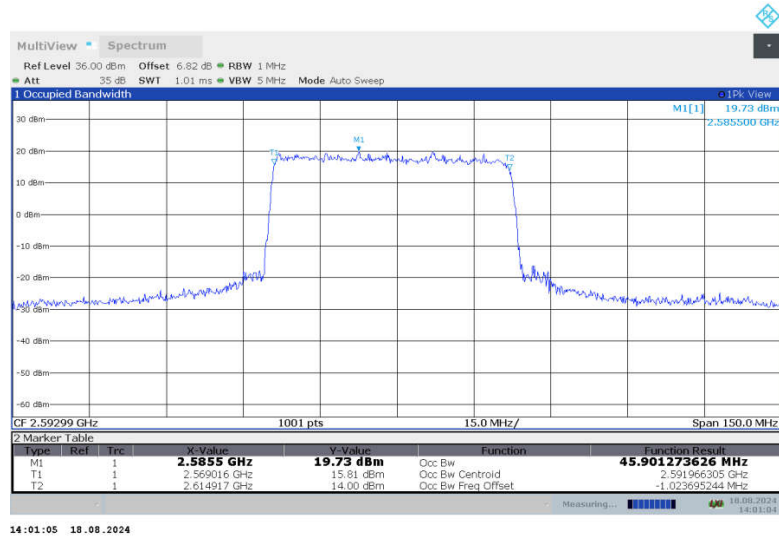

n41,50MHz Bandwidth,DFT-s-QPSK (99% BW)