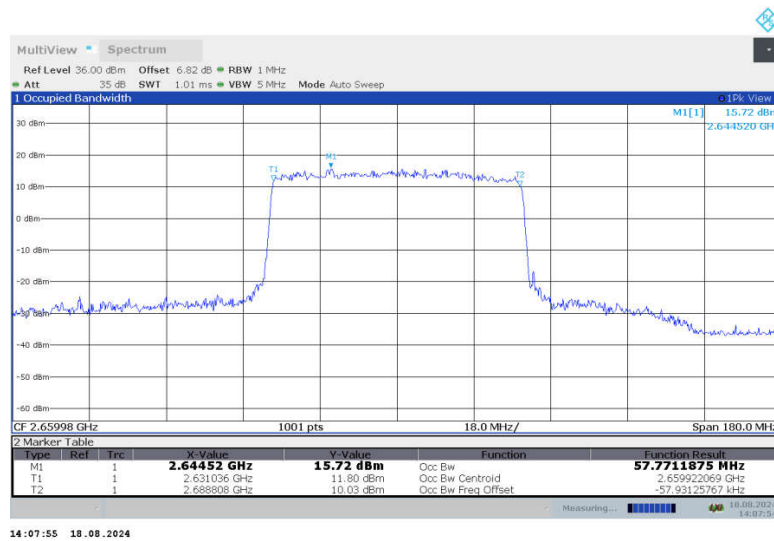

n41,60MHz Bandwidth,DFT-s-QPSK (99% BW)

n41,60MHz Bandwidth,CP-QPSK (99% BW)

n41,60MHz Bandwidth,DFT-s-QPSK (99% BW)

n41,60MHz Bandwidth,CP-QPSK (99% BW)

n41,60MHz Bandwidth,DFT-s-QPSK (99% BW)

n41,60MHz Bandwidth,CP-QPSK (99% BW)