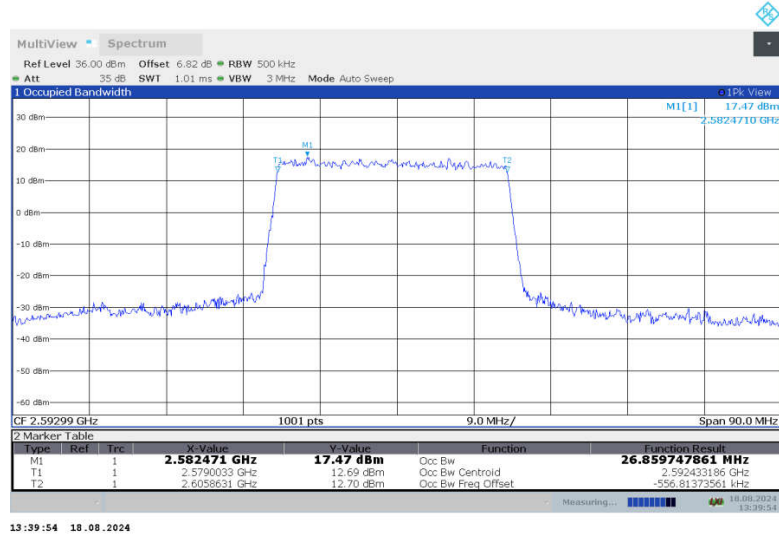

n41,30MHz Bandwidth,DFT-s-QPSK (99% BW)