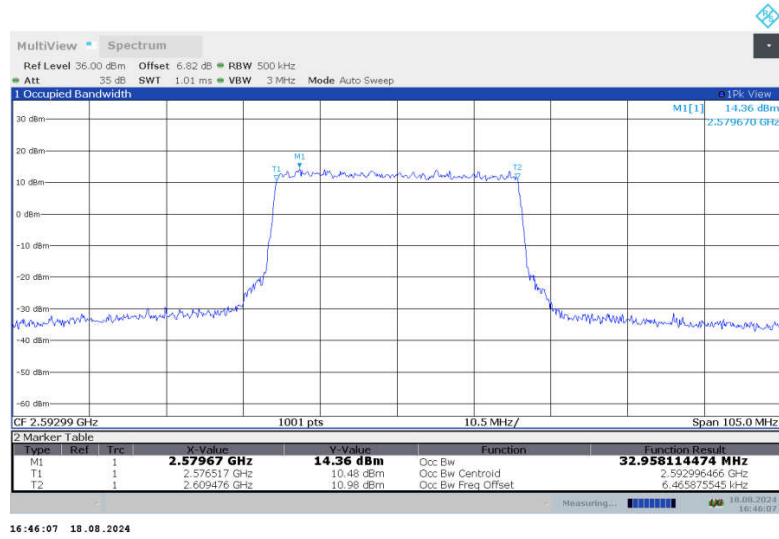

n41,35MHz Bandwidth,DFT-s-QPSK (99% BW)

n41,35MHz Bandwidth,CP-QPSK (99% BW)

n41,35MHz Bandwidth,DFT-s-QPSK (99% BW)

n41,35MHz Bandwidth,CP-QPSK (99% BW)

n41,35MHz Bandwidth,DFT-s-QPSK (99% BW)

n41,35MHz Bandwidth,CP-QPSK (99% BW)