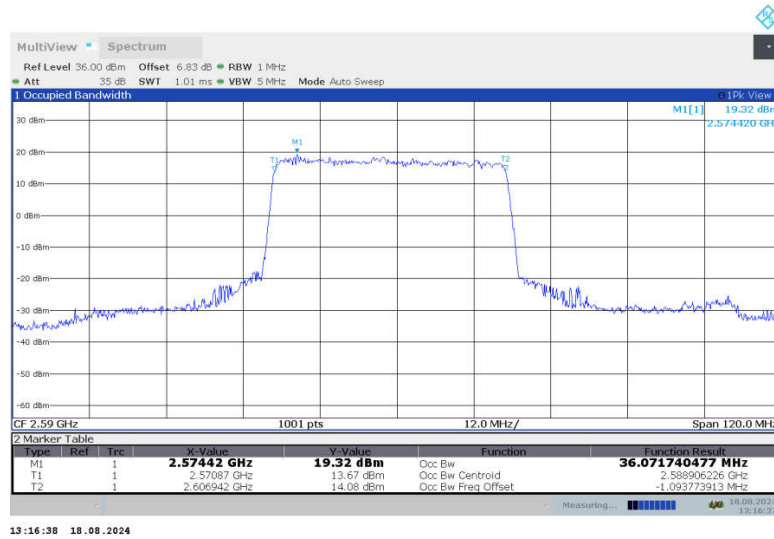

n38

n38,40MHz(99%)

Frequency (MHz)	Occupied Bandwidth (99%) (MHz)	
	DFT-s-QPSK	CP-QPSK
2590	36.072	38.214
2595	36.031	38.049
2600	36.084	38.258

n38,40MHz Bandwidth,DFT-s-QPSK (99% BW)

n38,40MHz Bandwidth,CP-QPSK (99% BW)