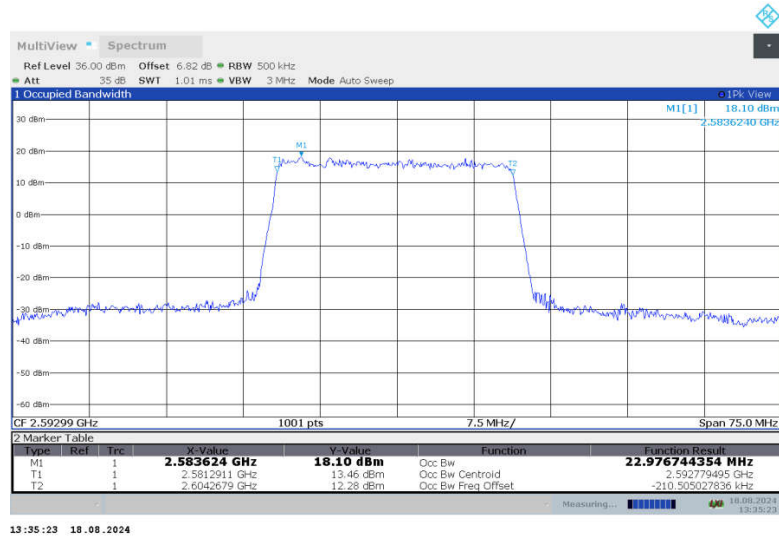

n41,25MHz Bandwidth,DFT-s-QPSK (99% BW)