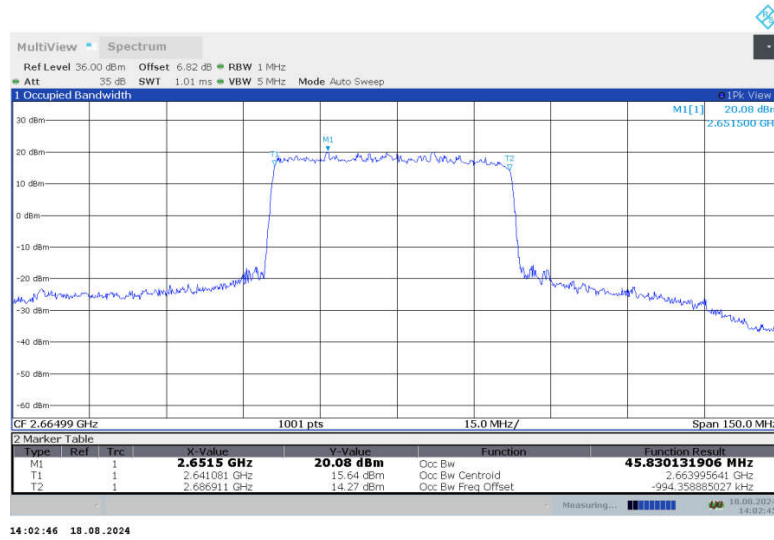

n41,50MHz Bandwidth,DFT-s-QPSK (99% BW)

n41,50MHz Bandwidth,CP-QPSK (99% BW)

n41,50MHz Bandwidth,DFT-s-QPSK (99% BW)

n41,50MHz Bandwidth,CP-QPSK (99% BW)

n41

n41,60MHz(99%)

Frequency (MHz)	Occupied Bandwidth (99%) (MHz)	
	DFT-s-QPSK	CP-QPSK
2526	57.849	57.829
2592.99	57.819	57.904
2659.98	57.689	57.771