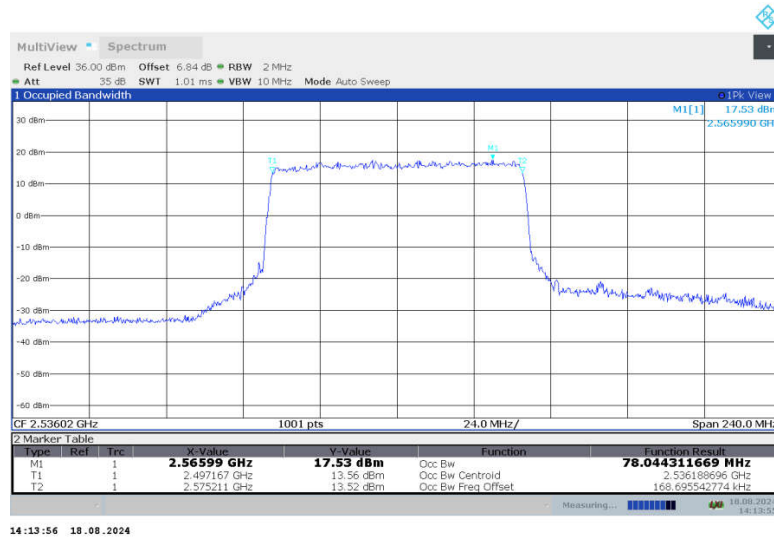

n41,80MHz Bandwidth,CP-QPSK (99% BW)