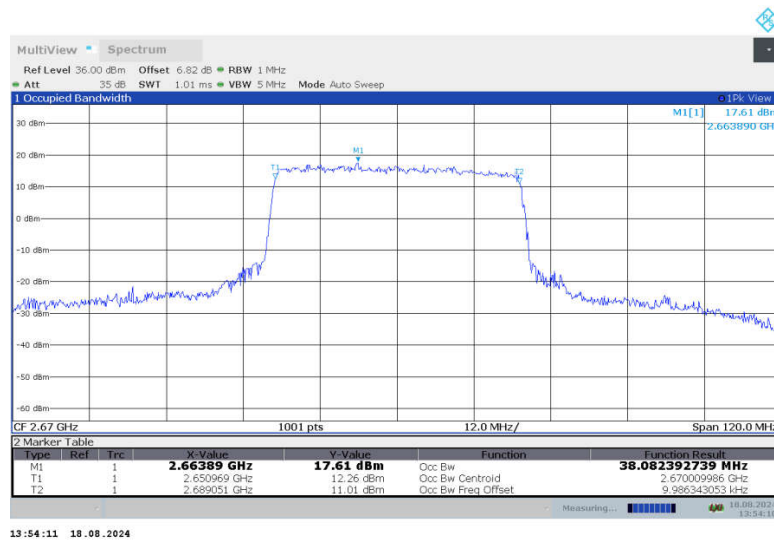

n41,40MHz Bandwidth,DFT-s-QPSK (99% BW)

n41,40MHz Bandwidth,CP-QPSK (99% BW)

n41,40MHz Bandwidth,DFT-s-QPSK (99% BW)

n41,40MHz Bandwidth,CP-QPSK (99% BW)

n41

n41,45MHz(99%)

Frequency (MHz)	Occupied Bandwidth (99%) (MHz)	
	DFT-s-QPSK	CP-QPSK
2518.5	38.776	42.590
2592.99	38.753	38.288
2667.48	38.787	42.577