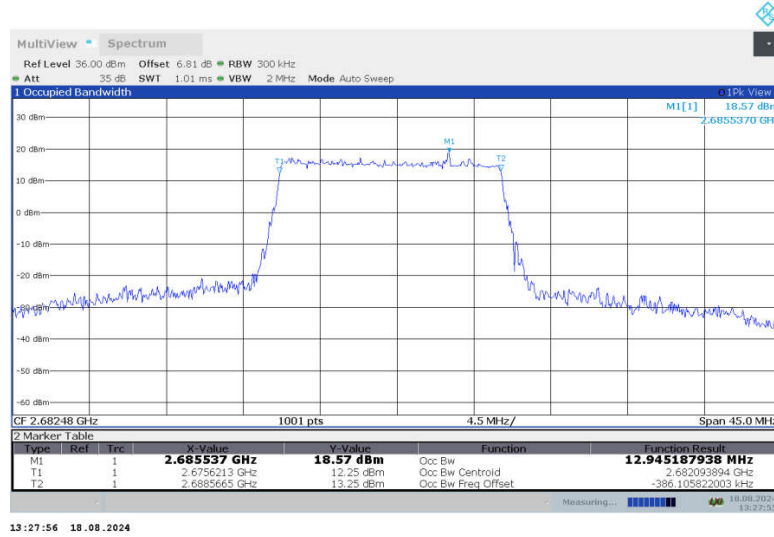

n41,15MHz Bandwidth,DFT-s-QPSK (99% BW)

n41,15MHz Bandwidth,CP-QPSK (99% BW)

n41,15MHz Bandwidth,DFT-s-QPSK (99% BW)

n41,15MHz Bandwidth,CP-QPSK (99% BW)

n41

n41,20MHz(99%)

Frequency (MHz)	Occupied Bandwidth (99%) (MHz)	
	DFT-s-QPSK	CP-QPSK
2506.02	18.060	18.363
2592.99	18.133	18.407
2679.99	18.093	18.383