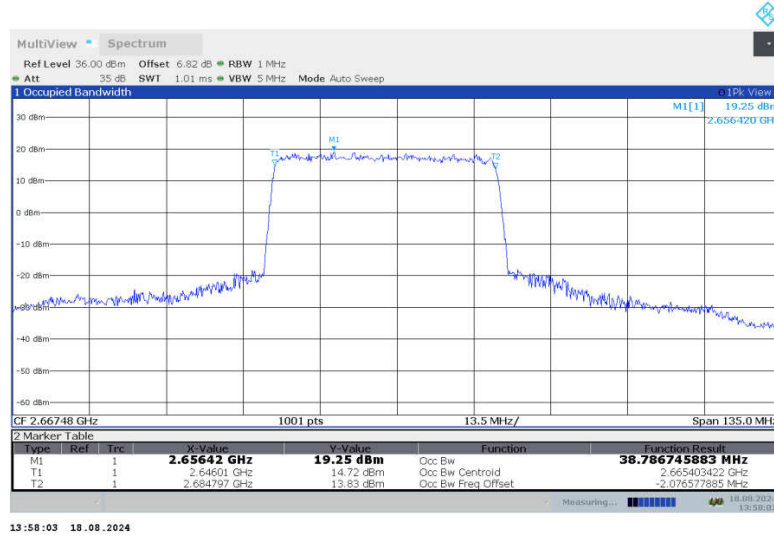

n41,45MHz Bandwidth,DFT-s-QPSK (99% BW)

n41,45MHz Bandwidth,CP-QPSK (99% BW)

n41,45MHz Bandwidth,DFT-s-QPSK (99% BW)

n41,45MHz Bandwidth,CP-QPSK (99% BW)

n41,45MHz Bandwidth,DFT-s-QPSK (99% BW)

n41,45MHz Bandwidth,CP-QPSK (99% BW)