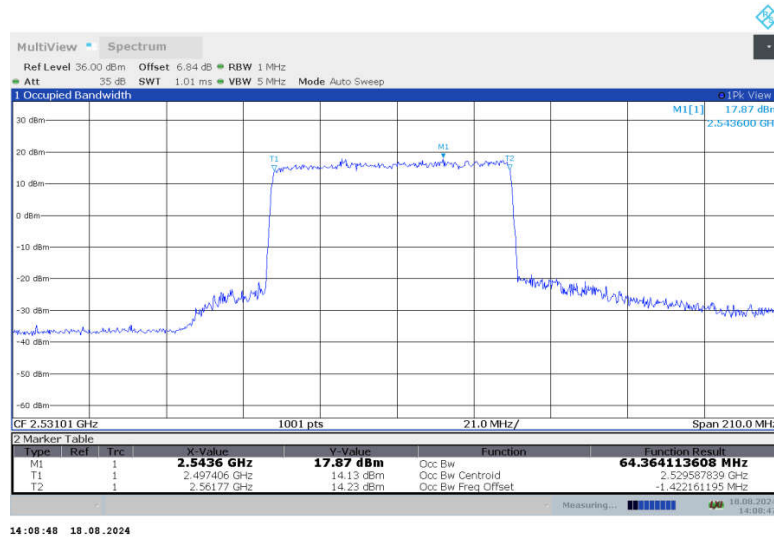

n41

n41,70MHz(99%)

Frequency (MHz)	Occupied Bandwidth (99%) (MHz)	
	DFT-s-QPSK	CP-QPSK
2531.01	64.364	67.376
2592.99	64.448	67.401
2655	64.319	67.271

n41,70MHz Bandwidth,DFT-s-QPSK (99% BW)