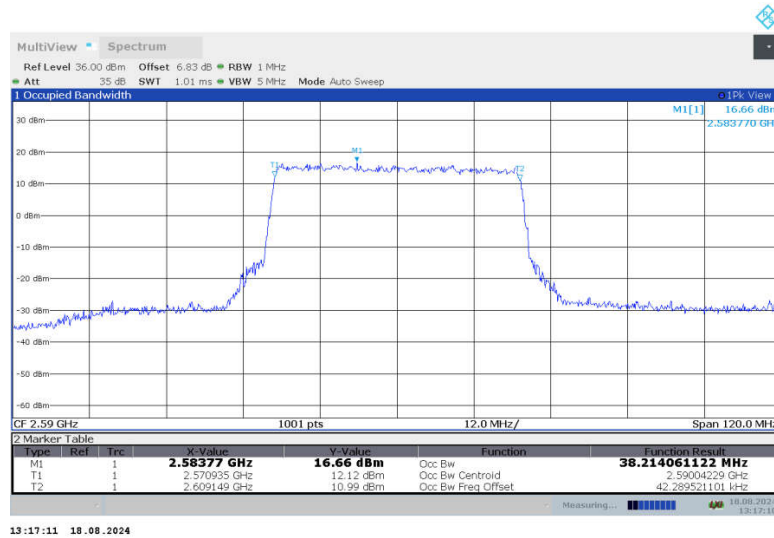

n38

n38,40MHz(99%)

Frequency (MHz)	Occupied Bandwidth (99%) (MHz)	
	DFT-s-QPSK	CP-QPSK
2590	36.072	38.214
2595	36.031	38.049
2600	36.084	38.258

n38,40MHz Bandwidth,DFT-s-QPSK (99% BW)

n38,40MHz Bandwidth,CP-QPSK (99% BW)