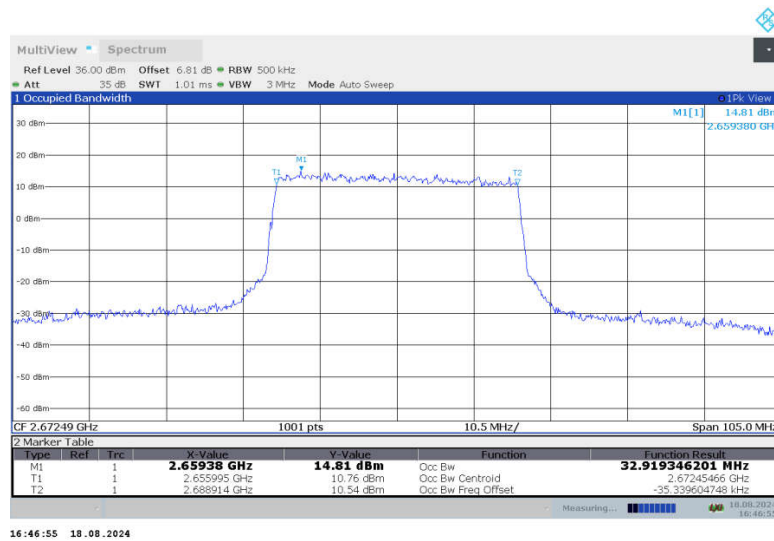

n41,35MHz Bandwidth,DFT-s-QPSK (99% BW)

n41,35MHz Bandwidth,CP-QPSK (99% BW)

n41,35MHz Bandwidth,DFT-s-QPSK (99% BW)

n41,35MHz Bandwidth,CP-QPSK (99% BW)

n41,35MHz Bandwidth,DFT-s-QPSK (99% BW)

n41,35MHz Bandwidth,CP-QPSK (99% BW)