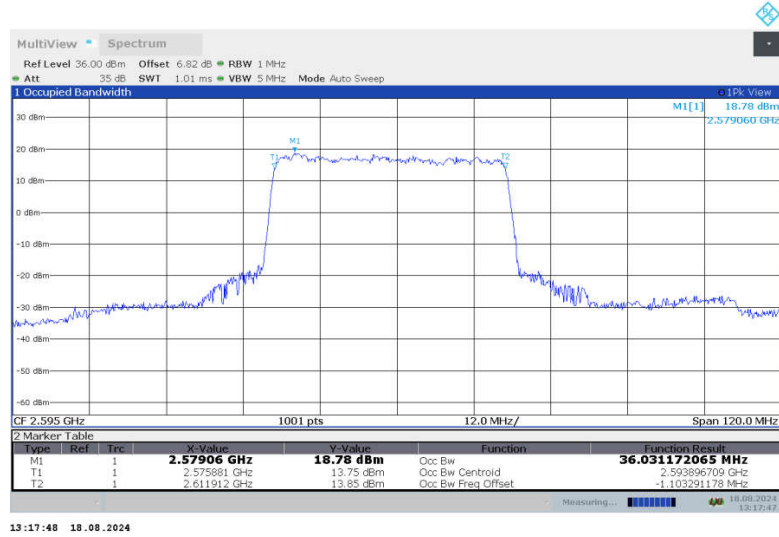

n38,40MHz Bandwidth,DFT-s-QPSK (99% BW)