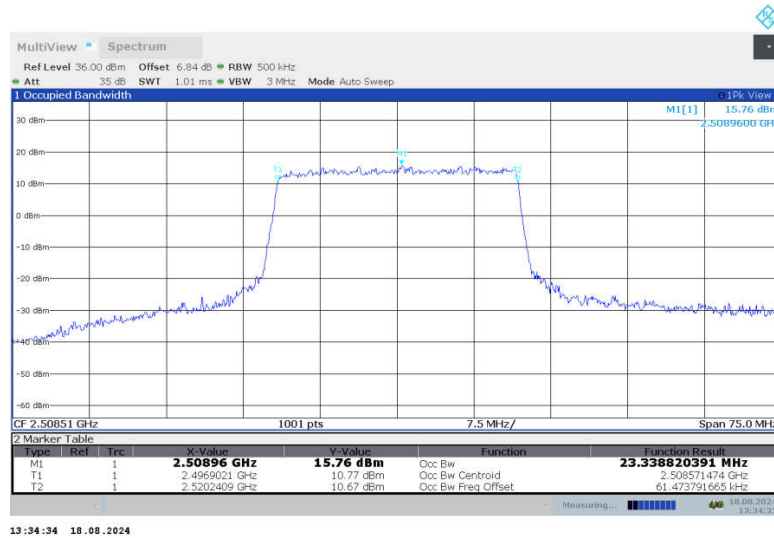

n41,25MHz Bandwidth,CP-QPSK (99% BW)