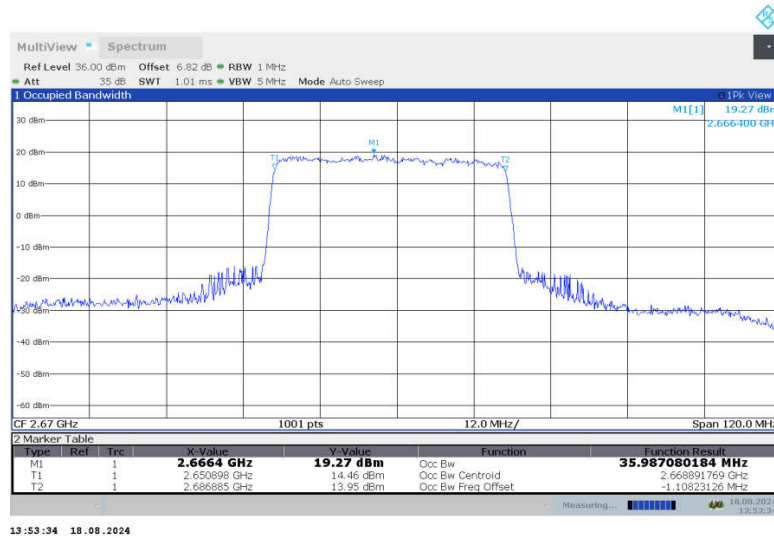

n41,40MHz Bandwidth,DFT-s-QPSK (99% BW)

n41,40MHz Bandwidth,CP-QPSK (99% BW)

n41,40MHz Bandwidth,DFT-s-QPSK (99% BW)

n41,40MHz Bandwidth,CP-QPSK (99% BW)

n41

n41,45MHz(99%)

Frequency (MHz)	Occupied Bandwidth (99%) (MHz)	
	DFT-s-QPSK	CP-QPSK
2518.5	38.776	42.590
2592.99	38.753	38.288
2667.48	38.787	42.577