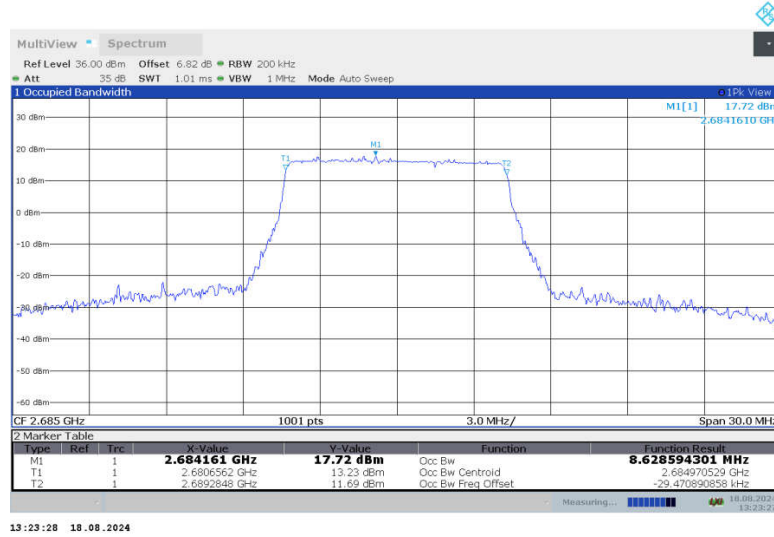

n41,10MHz Bandwidth,DFT-s-QPSK (99% BW)

n41,10MHz Bandwidth,CP-QPSK (99% BW)

n41,10MHz Bandwidth,DFT-s-QPSK (99% BW)

n41,10MHz Bandwidth,CP-QPSK (99% BW)

n41,10MHz Bandwidth,DFT-s-QPSK (99% BW)

n41,10MHz Bandwidth,CP-QPSK (99% BW)