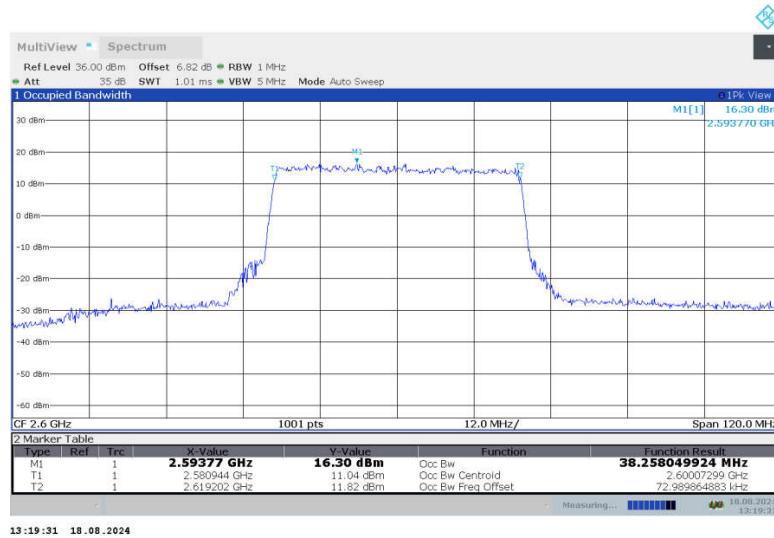

n38,40MHz Bandwidth,DFT-s-QPSK (99% BW)

n38,40MHz Bandwidth,CP-QPSK (99% BW)

n38,40MHz Bandwidth,DFT-s-QPSK (99% BW)

n38,40MHz Bandwidth,CP-QPSK (99% BW)

n41

n41,10MHz(99%)

Frequency (MHz)	Occupied Bandwidth (99%) (MHz)	
	DFT-s-QPSK	CP-QPSK
2501.01	8.622	8.704
2592.99	8.643	8.664
2685	8.629	8.700