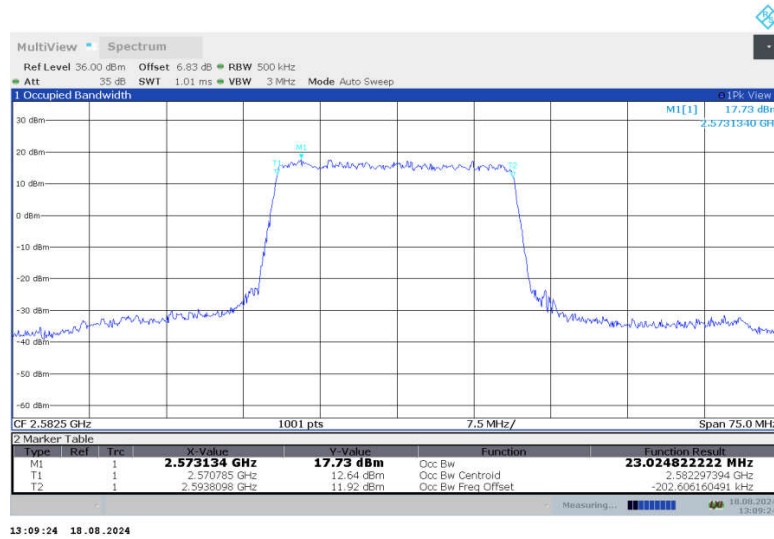

n38

n38,25MHz(99%)

Frequency (MHz)	Occupied Bandwidth (99%) (MHz)	
	DFT-s-QPSK	CP-QPSK
2582.5	23.025	23.371
2595	23.013	23.393
2607.5	23.031	23.459

n38,25MHz Bandwidth,DFT-s-QPSK (99% BW)