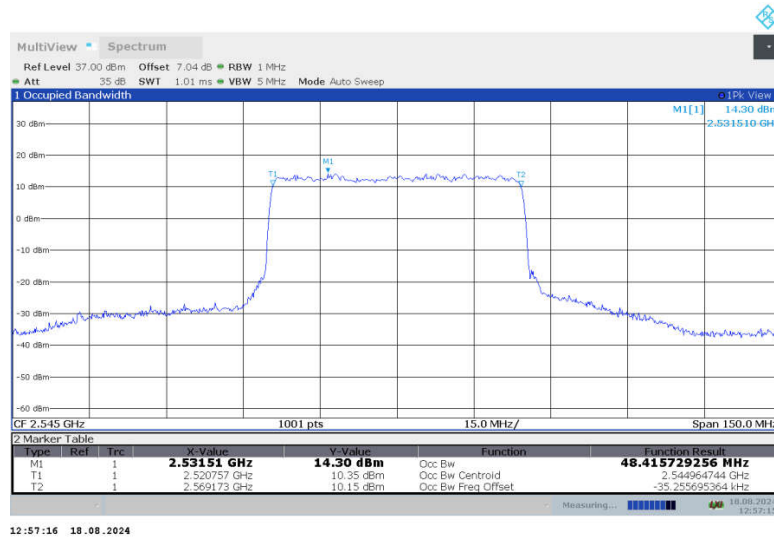

n7,50MHz Bandwidth,DFT-s-QPSK (99% BW)

n7,50MHz Bandwidth,CP-QPSK (99% BW)

n7,50MHz Bandwidth,DFT-s-QPSK (99% BW)

n7,50MHz Bandwidth,CP-QPSK (99% BW)

n7,50MHz Bandwidth,DFT-s-QPSK (99% BW)

n7,50MHz Bandwidth,CP-QPSK (99% BW)