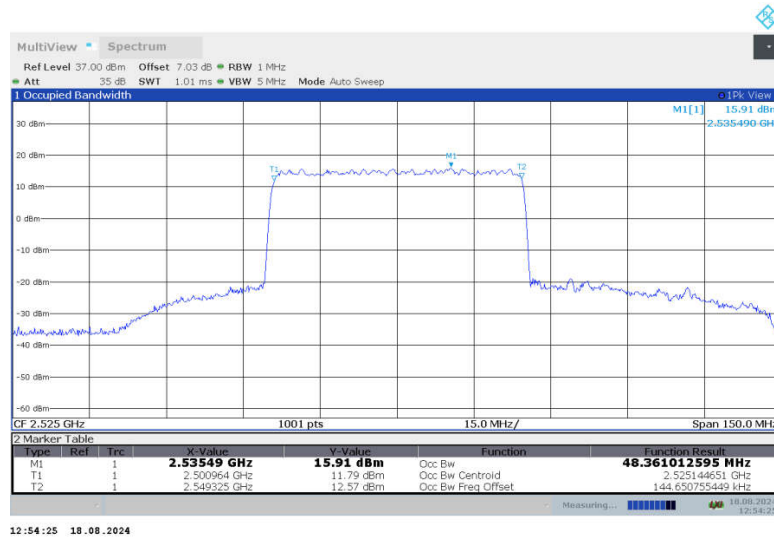

n7
n7,50MHz(99%)

Frequency (MHz)	Occupied Bandwidth (99%) (MHz)	
	DFT-s-QPSK	CP-QPSK
2525	48.361	48.342
2535	48.406	48.388
2545	48.404	48.416

n7,50MHz Bandwidth,DFT-s-QPSK (99% BW)