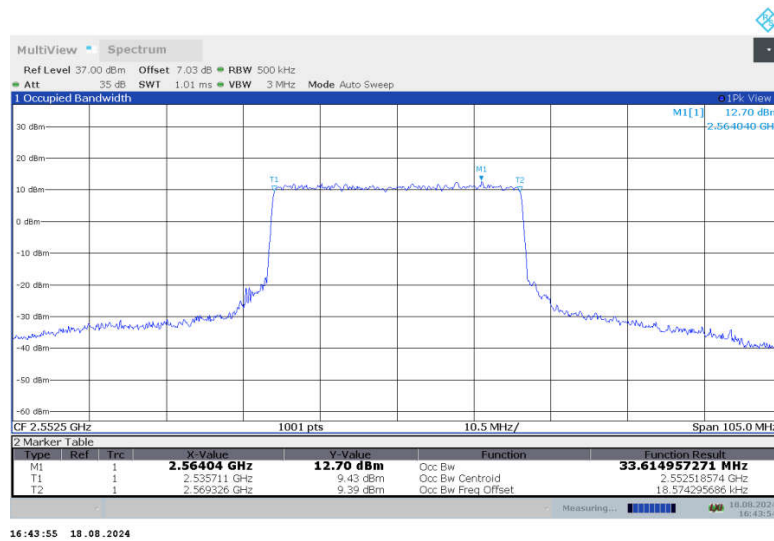

n7,35MHz Bandwidth,DFT-s-QPSK (99% BW)

n7,35MHz Bandwidth,CP-QPSK (99% BW)

n7,35MHz Bandwidth,DFT-s-QPSK (99% BW)

n7,35MHz Bandwidth,CP-QPSK (99% BW)

n7,35MHz Bandwidth,DFT-s-QPSK (99% BW)

n7,35MHz Bandwidth,CP-QPSK (99% BW)