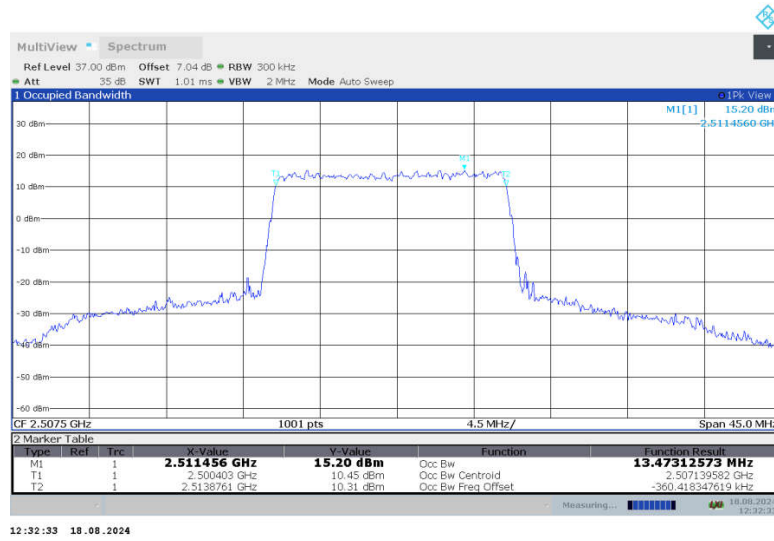

n7,10MHz Bandwidth,DFT-s-QPSK (99% BW)

n7,10MHz Bandwidth,CP-QPSK (99% BW)

n7,10MHz Bandwidth,DFT-s-QPSK (99% BW)

n7,10MHz Bandwidth,CP-QPSK (99% BW)

n7
n7,15MHz(99%)

Frequency (MHz)	Occupied Bandwidth (99%) (MHz)	
	DFT-s-QPSK	CP-QPSK
2507.5	13.473	14.149
2535	13.472	14.134
2562.5	13.450	14.162

n7,15MHz Bandwidth,DFT-s-QPSK (99% BW)

n7,15MHz Bandwidth,CP-QPSK (99% BW)

n7,15MHz Bandwidth,DFT-s-QPSK (99% BW)

n7,15MHz Bandwidth,CP-QPSK (99% BW)

n7,15MHz Bandwidth,DFT-s-QPSK (99% BW)

n7,15MHz Bandwidth,CP-QPSK (99% BW)