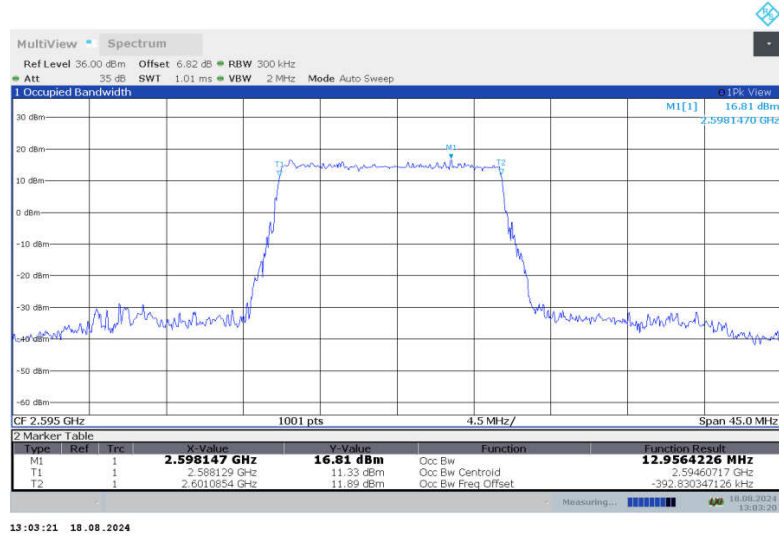

n38,15MHz Bandwidth,DFT-s-QPSK (99% BW)

n38,15MHz Bandwidth,CP-QPSK (99% BW)

n38,15MHz Bandwidth,DFT-s-QPSK (99% BW)

n38,15MHz Bandwidth,CP-QPSK (99% BW)

n38,15MHz Bandwidth,DFT-s-QPSK (99% BW)

n38,15MHz Bandwidth,CP-QPSK (99% BW)