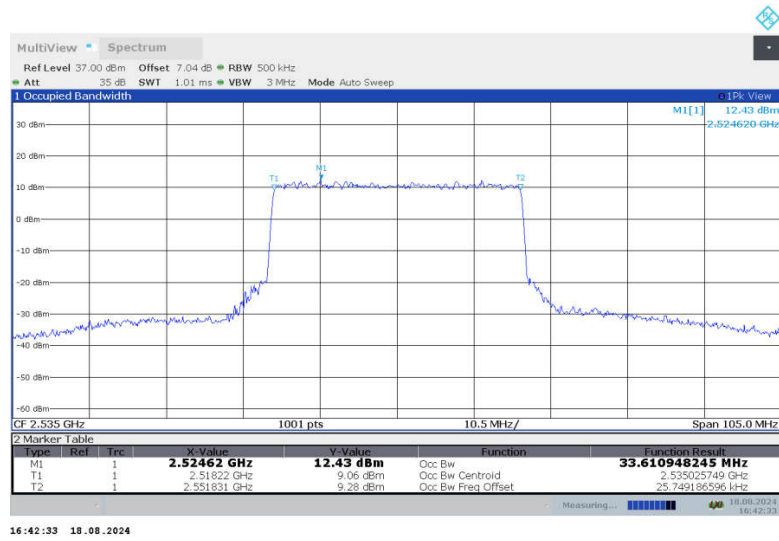

n7,35MHz Bandwidth,DFT-s-QPSK (99% BW)

n7,35MHz Bandwidth,CP-QPSK (99% BW)

n7,35MHz Bandwidth,DFT-s-QPSK (99% BW)

n7,35MHz Bandwidth,CP-QPSK (99% BW)

n7,35MHz Bandwidth,DFT-s-QPSK (99% BW)

n7,35MHz Bandwidth,CP-QPSK (99% BW)