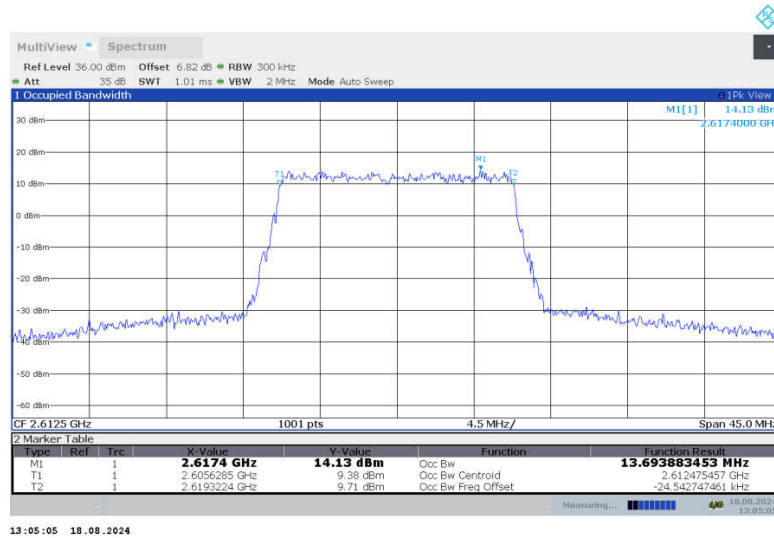

n38,15MHz Bandwidth,DFT-s-QPSK (99% BW)

n38,15MHz Bandwidth,CP-QPSK (99% BW)

n38,15MHz Bandwidth,DFT-s-QPSK (99% BW)

n38,15MHz Bandwidth,CP-QPSK (99% BW)

n38,15MHz Bandwidth,DFT-s-QPSK (99% BW)

n38,15MHz Bandwidth,CP-QPSK (99% BW)