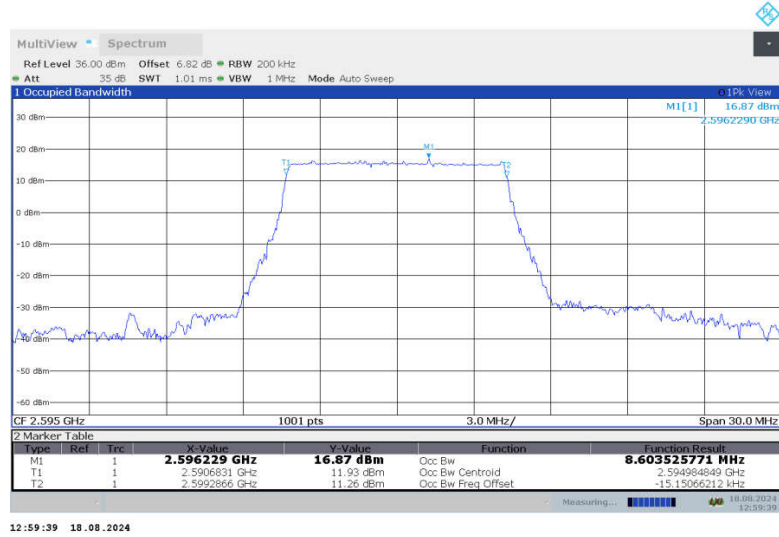

n38,10MHz Bandwidth,DFT-s-QPSK (99% BW)