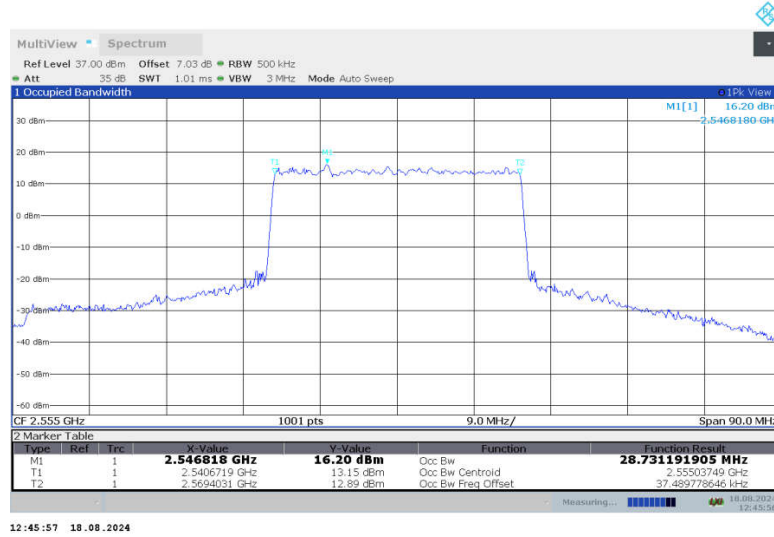

n7,30MHz Bandwidth,DFT-s-QPSK (99% BW)

n7,30MHz Bandwidth,CP-QPSK (99% BW)

n7,30MHz Bandwidth,DFT-s-QPSK (99% BW)

n7,30MHz Bandwidth,CP-QPSK (99% BW)

n7
n7,35MHz(99%)

Frequency (MHz)	Occupied Bandwidth (99%) (MHz)	
	DFT-s-QPSK	CP-QPSK
2517.5	32.225	33.578
2535	32.251	33.611
2552.5	32.235	33.615