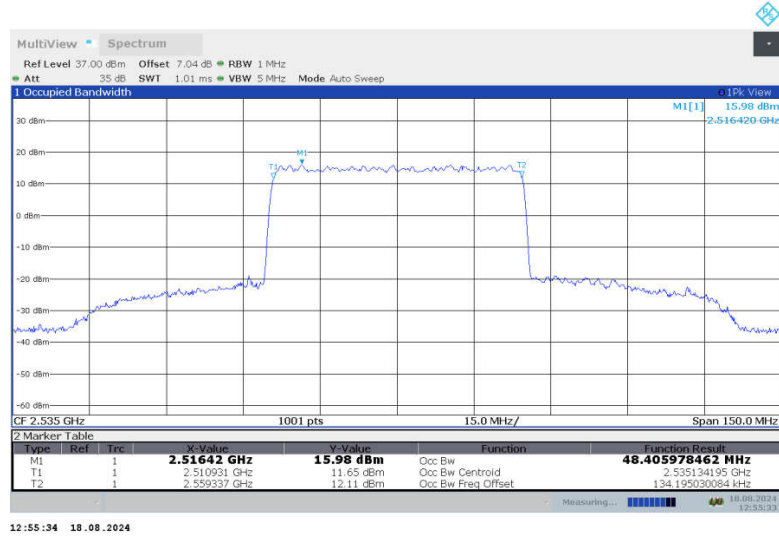

n7,50MHz Bandwidth,DFT-s-QPSK (99% BW)

n7,50MHz Bandwidth,CP-QPSK (99% BW)

n7,50MHz Bandwidth,DFT-s-QPSK (99% BW)

n7,50MHz Bandwidth,CP-QPSK (99% BW)

n7,50MHz Bandwidth,DFT-s-QPSK (99% BW)

n7,50MHz Bandwidth,CP-QPSK (99% BW)