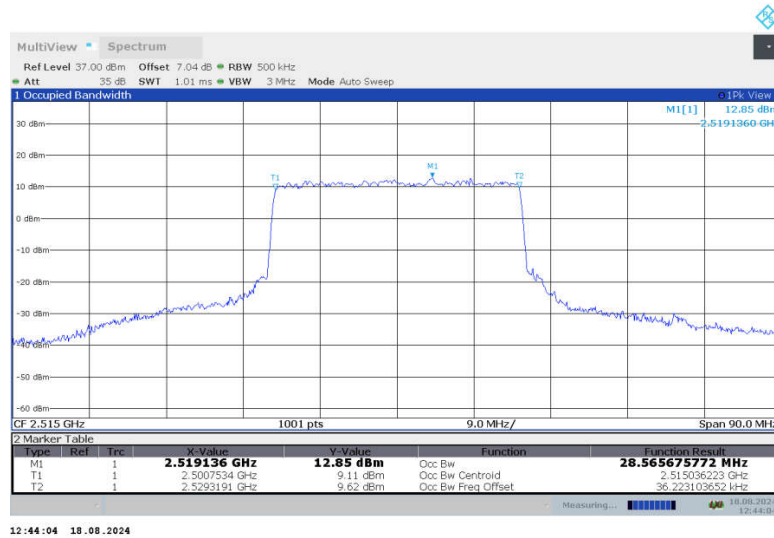

n7,30MHz Bandwidth,CP-QPSK (99% BW)