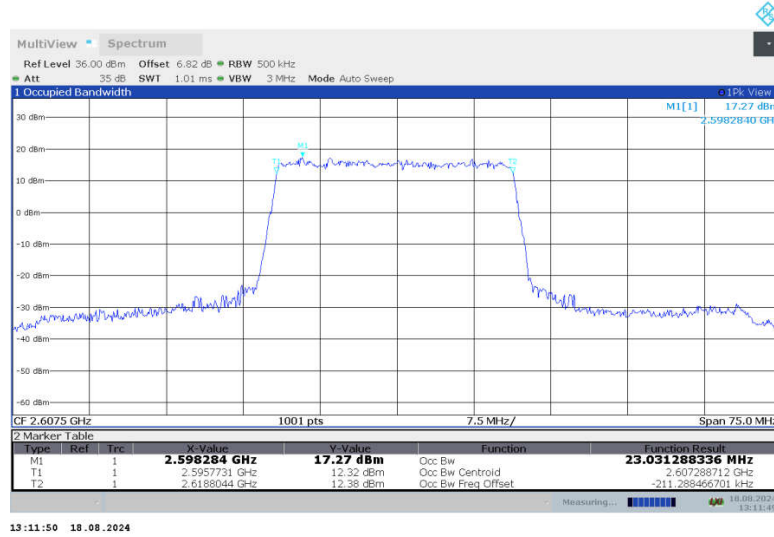

n38,25MHz Bandwidth,DFT-s-QPSK (99% BW)

n38,25MHz Bandwidth,CP-QPSK (99% BW)

n38,25MHz Bandwidth,DFT-s-QPSK (99% BW)

n38,25MHz Bandwidth,CP-QPSK (99% BW)

n38,25MHz Bandwidth,DFT-s-QPSK (99% BW)

n38,25MHz Bandwidth,CP-QPSK (99% BW)