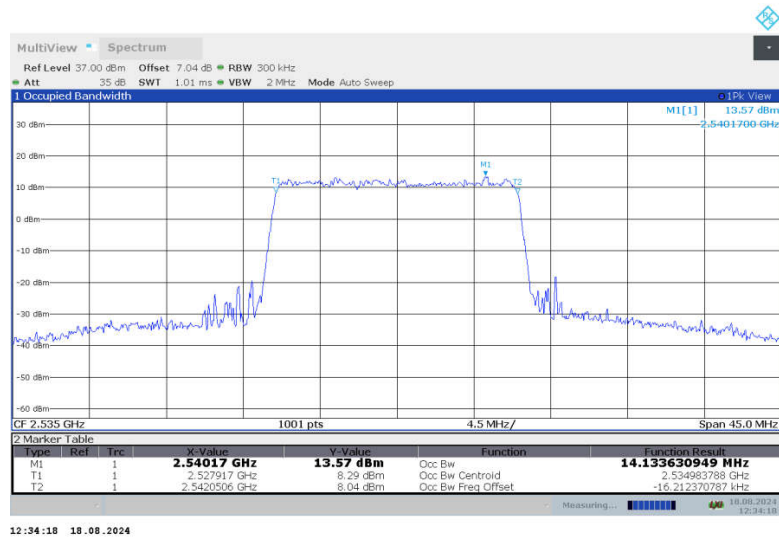

n7,15MHz Bandwidth,DFT-s-QPSK (99% BW)

n7,15MHz Bandwidth,CP-QPSK (99% BW)

n7,15MHz Bandwidth,DFT-s-QPSK (99% BW)

n7,15MHz Bandwidth,CP-QPSK (99% BW)

n7,15MHz Bandwidth,DFT-s-QPSK (99% BW)

n7,15MHz Bandwidth,CP-QPSK (99% BW)