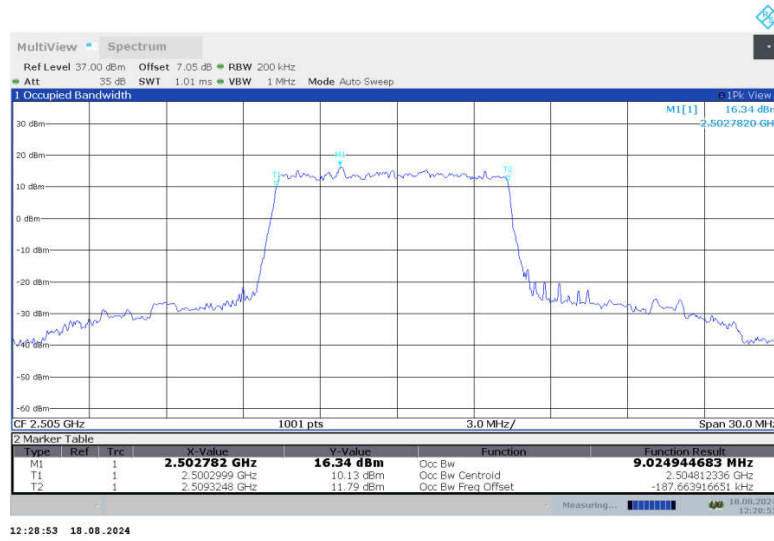

n7
n7,10MHz(99%)

Frequency (MHz)	Occupied Bandwidth (99%) (MHz)	
	DFT-s-QPSK	CP-QPSK
2505	9.025	9.348
2535	9.018	9.340
2565	9.010	9.328

n7,10MHz Bandwidth,DFT-s-QPSK (99% BW)

n7,10MHz Bandwidth,CP-QPSK (99% BW)

n7,10MHz Bandwidth,DFT-s-QPSK (99% BW)

n7,10MHz Bandwidth,CP-QPSK (99% BW)

n7,10MHz Bandwidth,DFT-s-QPSK (99% BW)

n7,10MHz Bandwidth,CP-QPSK (99% BW)

n7
n7,15MHz(99%)

Frequency (MHz)	Occupied Bandwidth (99%) (MHz)	
	DFT-s-QPSK	CP-QPSK
2507.5	13.473	14.149
2535	13.472	14.134
2562.5	13.450	14.162