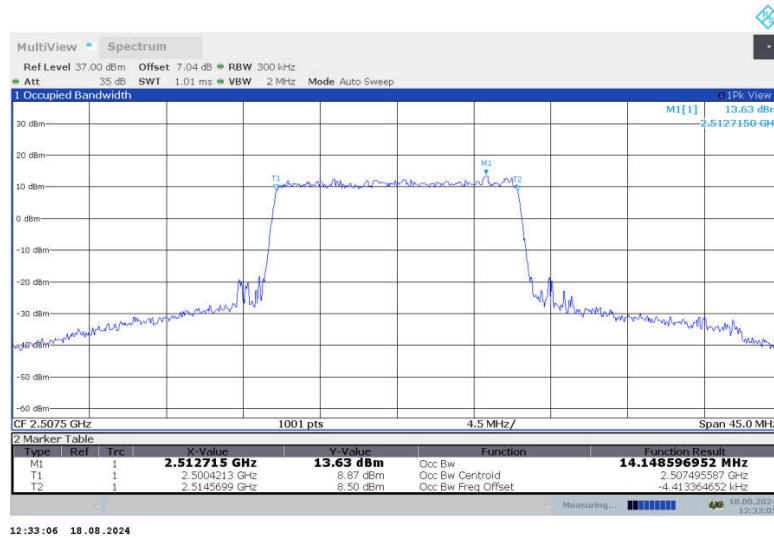

n7,15MHz Bandwidth,CP-QPSK (99% BW)