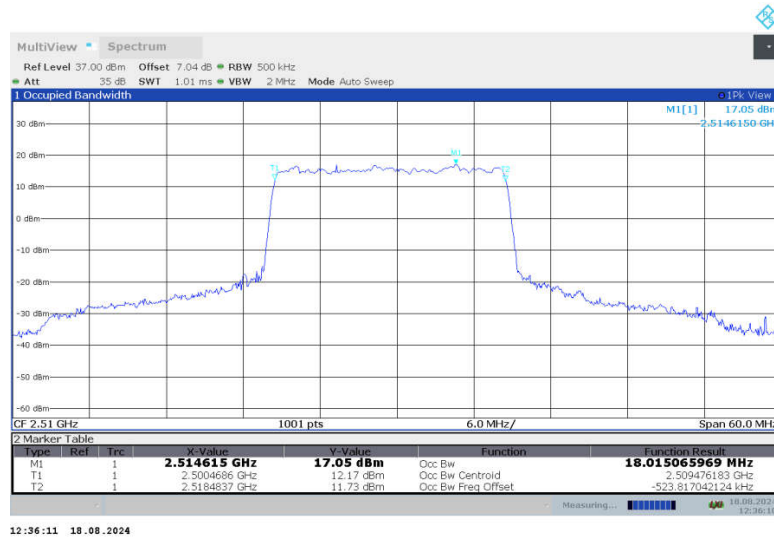

n7
n7,20MHz(99%)

Frequency (MHz)	Occupied Bandwidth (99%) (MHz)	
	DFT-s-QPSK	CP-QPSK
2510	18.015	19.037
2535	18.019	19.034
2560	18.017	19.028

n7,20MHz Bandwidth,DFT-s-QPSK (99% BW)