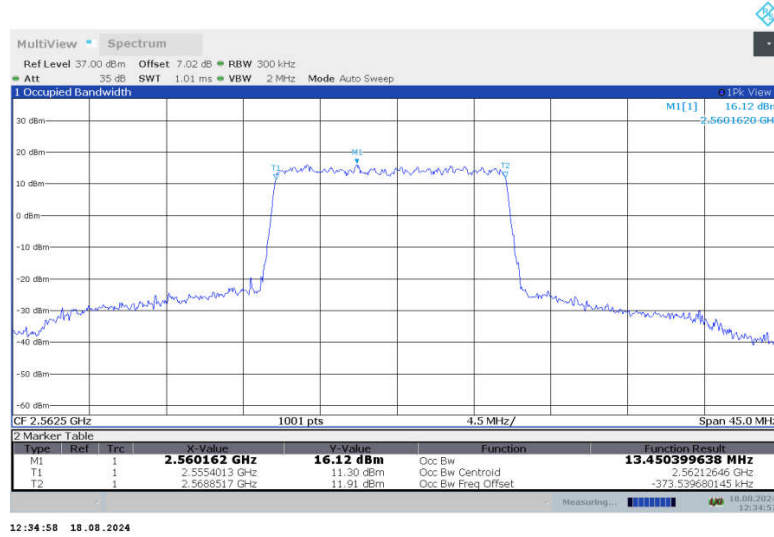

n7,15MHz Bandwidth,DFT-s-QPSK (99% BW)

n7,15MHz Bandwidth,CP-QPSK (99% BW)

n7,15MHz Bandwidth,DFT-s-QPSK (99% BW)

n7,15MHz Bandwidth,CP-QPSK (99% BW)

n7,15MHz Bandwidth,DFT-s-QPSK (99% BW)

n7,15MHz Bandwidth,CP-QPSK (99% BW)