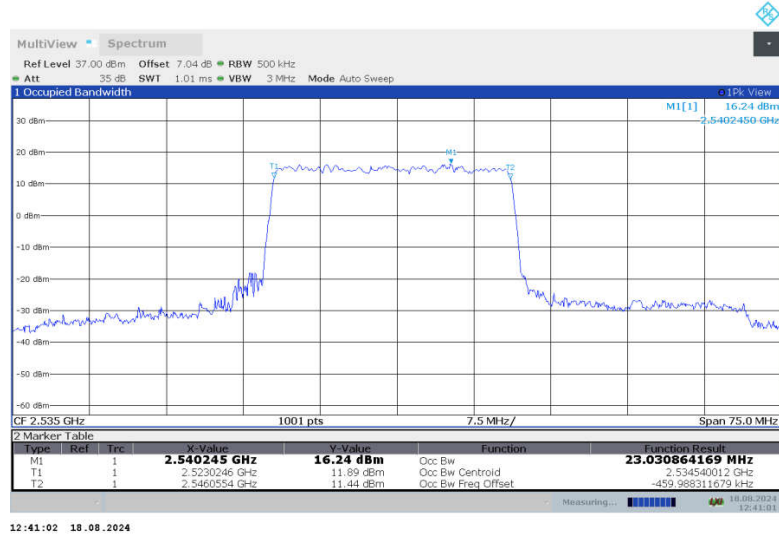

n7,25MHz Bandwidth,DFT-s-QPSK (99% BW)

n7,25MHz Bandwidth,CP-QPSK (99% BW)

n7,25MHz Bandwidth,DFT-s-QPSK (99% BW)

n7,25MHz Bandwidth,CP-QPSK (99% BW)

n7,25MHz Bandwidth,DFT-s-QPSK (99% BW)

n7,25MHz Bandwidth,CP-QPSK (99% BW)