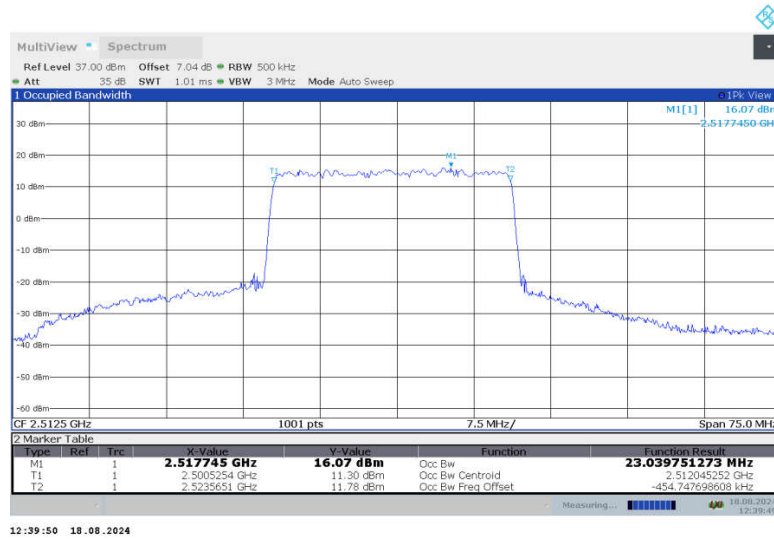

n7
n7,25MHz(99%)

Frequency (MHz)	Occupied Bandwidth (99%) (MHz)	
	DFT-s-QPSK	CP-QPSK
2512.5	23.040	23.792
2535	23.031	23.800
2557.5	23.023	23.842

n7,25MHz Bandwidth,DFT-s-QPSK (99% BW)