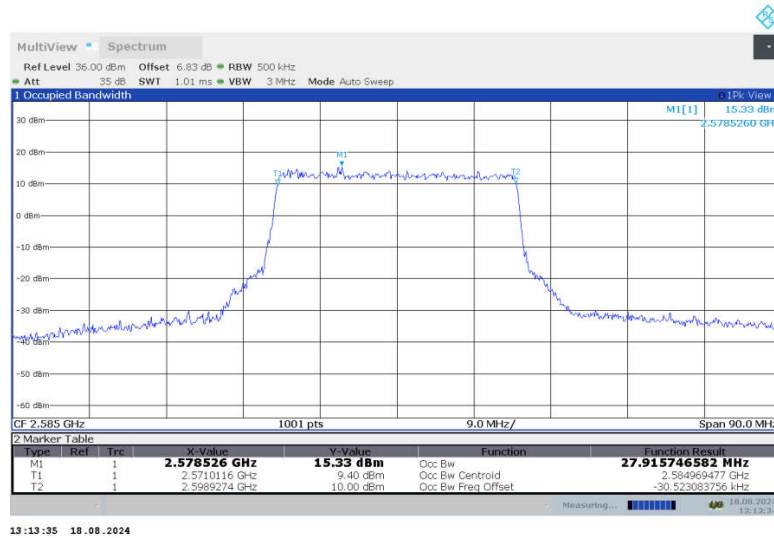

n38

n38,30MHz(99%)

Frequency (MHz)	Occupied Bandwidth (99%) (MHz)	
	DFT-s-QPSK	CP-QPSK
2585	26.890	27.916
2595	26.872	27.952
2605	26.884	27.978

n38,30MHz Bandwidth,DFT-s-QPSK (99% BW)

n38,30MHz Bandwidth,CP-QPSK (99% BW)