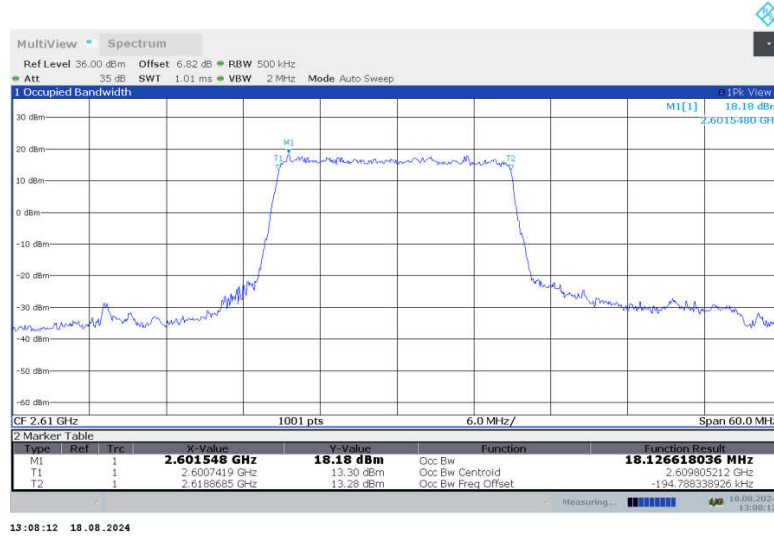

n38,20MHz Bandwidth,DFT-s-QPSK (99% BW)

n38,20MHz Bandwidth,CP-QPSK (99% BW)

n38,20MHz Bandwidth,DFT-s-QPSK (99% BW)

n38,20MHz Bandwidth,CP-QPSK (99% BW)

n38

n38,25MHz(99%)

Frequency (MHz)	Occupied Bandwidth (99%) (MHz)	
	DFT-s-QPSK	CP-QPSK
2582.5	23.025	23.371
2595	23.013	23.393
2607.5	23.031	23.459