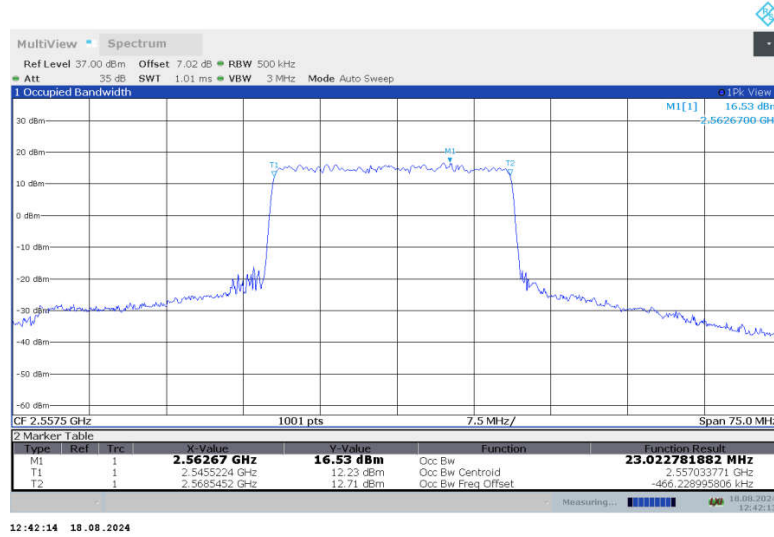

n7,25MHz Bandwidth,DFT-s-QPSK (99% BW)

n7,25MHz Bandwidth,CP-QPSK (99% BW)

n7,25MHz Bandwidth,DFT-s-QPSK (99% BW)

n7,25MHz Bandwidth,CP-QPSK (99% BW)

n7,25MHz Bandwidth,DFT-s-QPSK (99% BW)

n7,25MHz Bandwidth,CP-QPSK (99% BW)