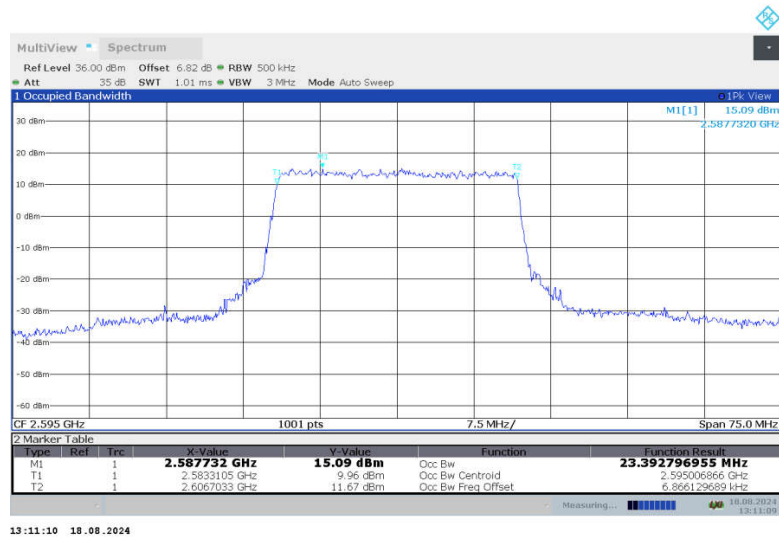

n38,25MHz Bandwidth,DFT-s-QPSK (99% BW)

n38,25MHz Bandwidth,CP-QPSK (99% BW)

n38,25MHz Bandwidth,DFT-s-QPSK (99% BW)

n38,25MHz Bandwidth,CP-QPSK (99% BW)

n38,25MHz Bandwidth,DFT-s-QPSK (99% BW)

n38,25MHz Bandwidth,CP-QPSK (99% BW)