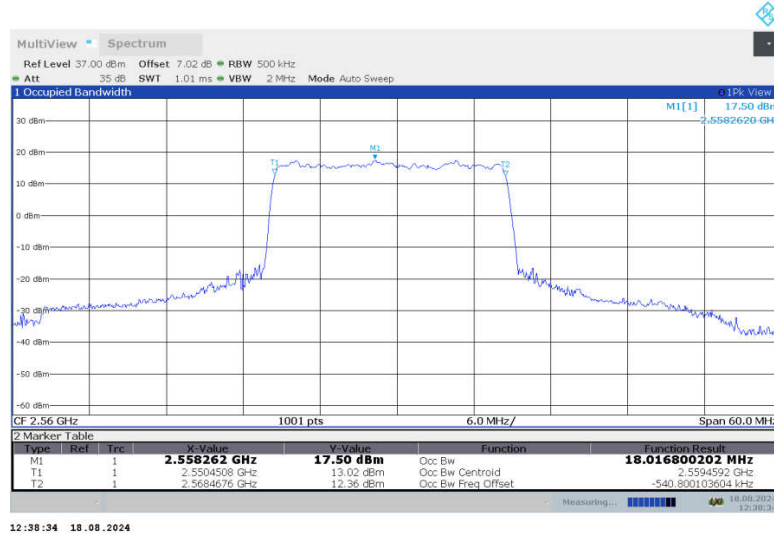

n7,20MHz Bandwidth,DFT-s-QPSK (99% BW)

n7,20MHz Bandwidth,CP-QPSK (99% BW)

n7,20MHz Bandwidth,DFT-s-QPSK (99% BW)

n7,20MHz Bandwidth,CP-QPSK (99% BW)

n7
n7,25MHz(99%)

Frequency (MHz)	Occupied Bandwidth (99%) (MHz)	
	DFT-s-QPSK	CP-QPSK
2512.5	23.040	23.792
2535	23.031	23.800
2557.5	23.023	23.842

n7,25MHz Bandwidth,DFT-s-QPSK (99% BW)

n7,25MHz Bandwidth,CP-QPSK (99% BW)

n7,25MHz Bandwidth,DFT-s-QPSK (99% BW)

n7,25MHz Bandwidth,CP-QPSK (99% BW)

n7,25MHz Bandwidth,DFT-s-QPSK (99% BW)

n7,25MHz Bandwidth,CP-QPSK (99% BW)