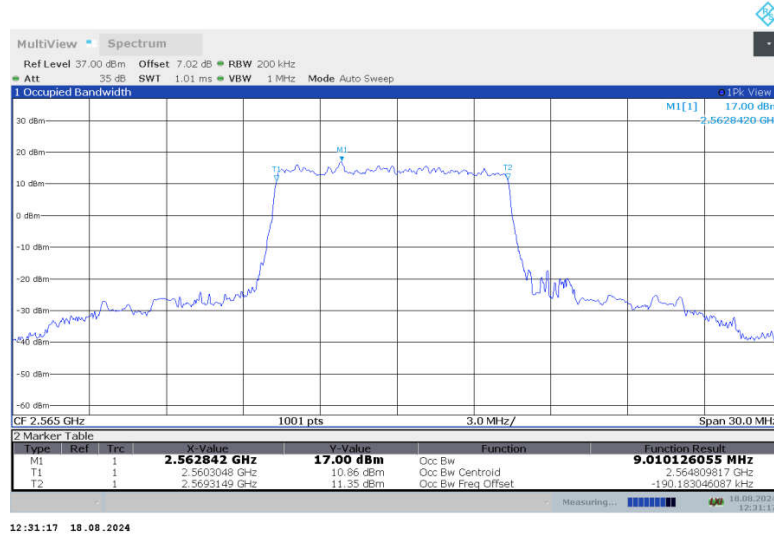

n7,10MHz Bandwidth,DFT-s-QPSK (99% BW)

n7,10MHz Bandwidth,CP-QPSK (99% BW)

n7,10MHz Bandwidth,DFT-s-QPSK (99% BW)

n7,10MHz Bandwidth,CP-QPSK (99% BW)

n7
n7,15MHz(99%)

Frequency (MHz)	Occupied Bandwidth (99%) (MHz)	
	DFT-s-QPSK	CP-QPSK
2507.5	13.473	14.149
2535	13.472	14.134
2562.5	13.450	14.162

n7,15MHz Bandwidth,DFT-s-QPSK (99% BW)

n7,15MHz Bandwidth,CP-QPSK (99% BW)

n7,15MHz Bandwidth,DFT-s-QPSK (99% BW)

n7,15MHz Bandwidth,CP-QPSK (99% BW)

n7,15MHz Bandwidth,DFT-s-QPSK (99% BW)

n7,15MHz Bandwidth,CP-QPSK (99% BW)