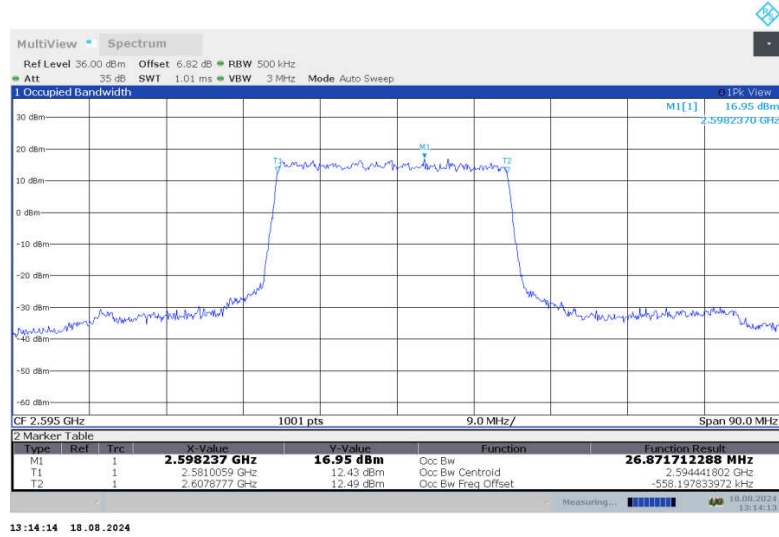

n38,30MHz Bandwidth,DFT-s-QPSK (99% BW)