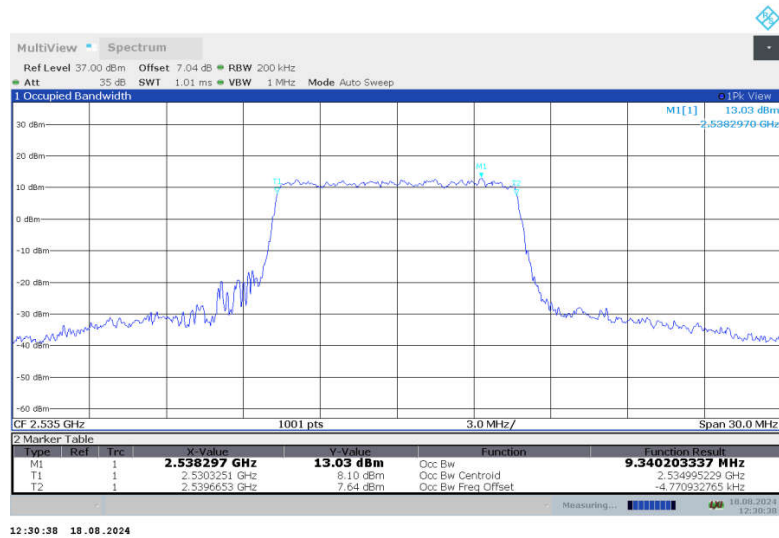

n7,10MHz Bandwidth,CP-QPSK (99% BW)