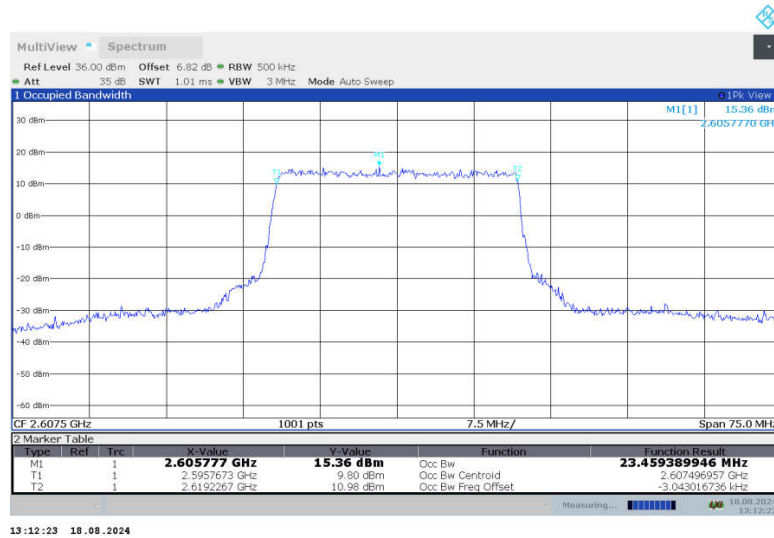

n38,25MHz Bandwidth,DFT-s-QPSK (99% BW)

n38,25MHz Bandwidth,CP-QPSK (99% BW)

n38,25MHz Bandwidth,DFT-s-QPSK (99% BW)

n38,25MHz Bandwidth,CP-QPSK (99% BW)

n38,25MHz Bandwidth,DFT-s-QPSK (99% BW)

n38,25MHz Bandwidth,CP-QPSK (99% BW)

n38

n38,30MHz(99%)

Frequency (MHz)	Occupied Bandwidth (99%) (MHz)	
	DFT-s-QPSK	CP-QPSK
2585	26.890	27.916
2595	26.872	27.952
2605	26.884	27.978

n38,30MHz Bandwidth,DFT-s-QPSK (99% BW)

n38,30MHz Bandwidth,CP-QPSK (99% BW)