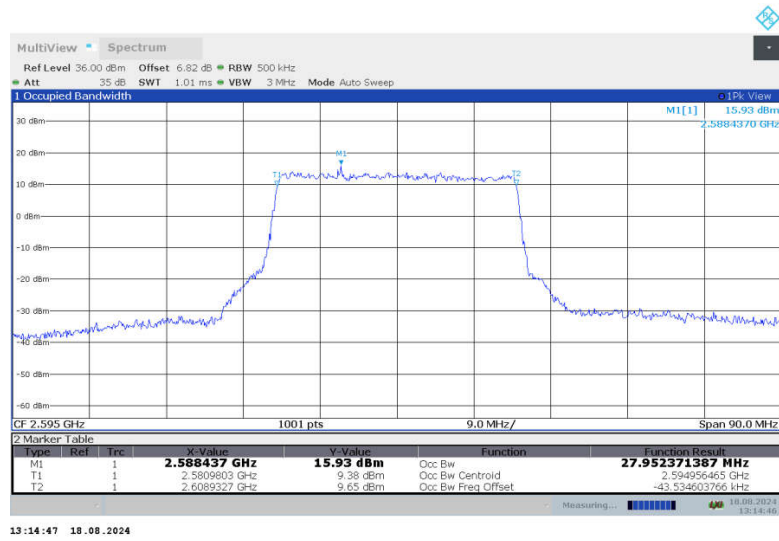

n38,30MHz Bandwidth,CP-QPSK (99% BW)