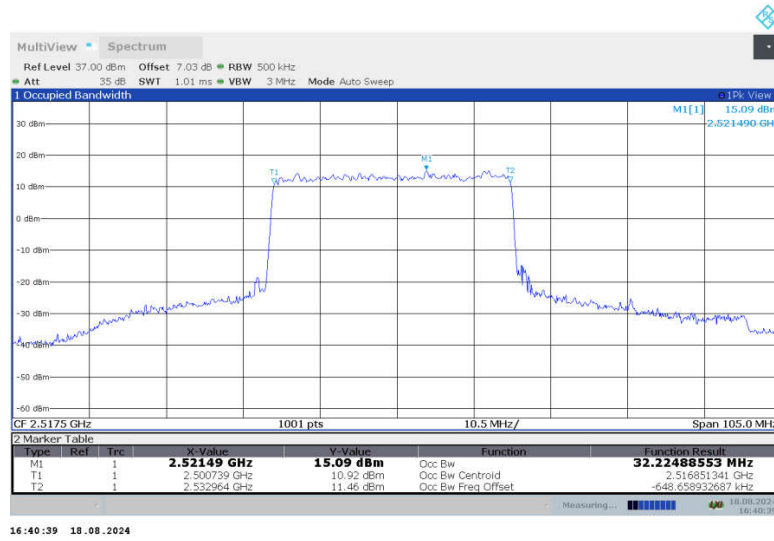

n7
n7,35MHz(99%)

Frequency (MHz)	Occupied Bandwidth (99%) (MHz)	
	DFT-s-QPSK	CP-QPSK
2517.5	32.225	33.578
2535	32.251	33.611
2552.5	32.235	33.615

n7,35MHz Bandwidth,DFT-s-QPSK (99% BW)