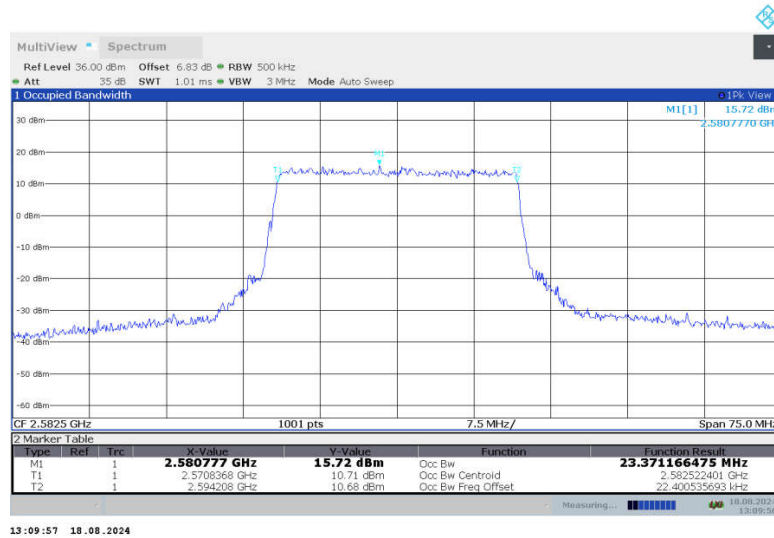

n38,25MHz Bandwidth,CP-QPSK (99% BW)