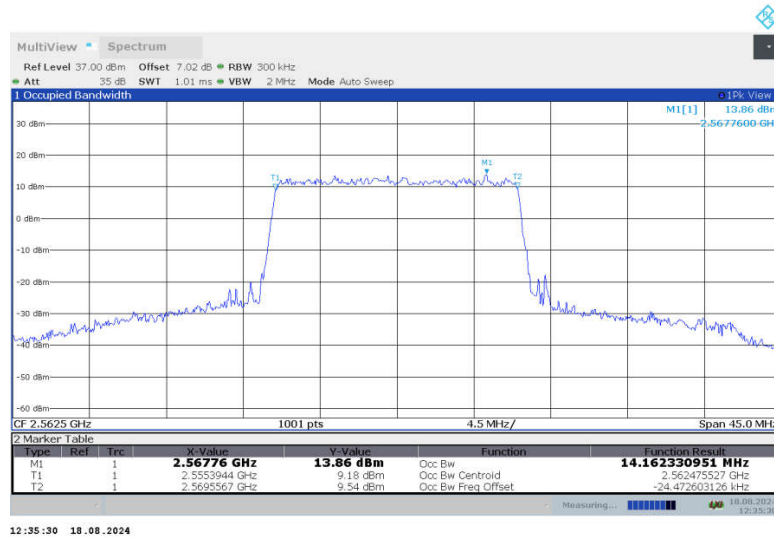

n7,15MHz Bandwidth,DFT-s-QPSK (99% BW)

n7,15MHz Bandwidth,CP-QPSK (99% BW)

n7,15MHz Bandwidth,DFT-s-QPSK (99% BW)

n7,15MHz Bandwidth,CP-QPSK (99% BW)

n7,15MHz Bandwidth,DFT-s-QPSK (99% BW)

n7,15MHz Bandwidth,CP-QPSK (99% BW)