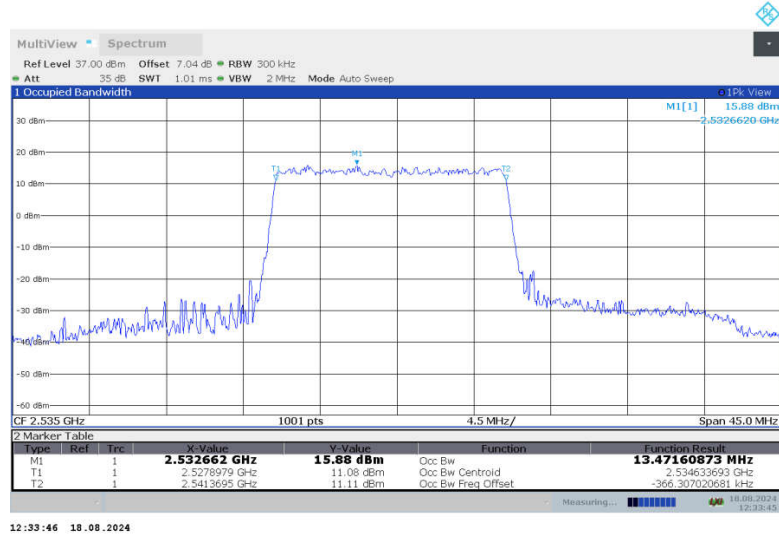

n7,15MHz Bandwidth,DFT-s-QPSK (99% BW)

n7,15MHz Bandwidth,CP-QPSK (99% BW)

n7,15MHz Bandwidth,DFT-s-QPSK (99% BW)

n7,15MHz Bandwidth,CP-QPSK (99% BW)

n7,15MHz Bandwidth,DFT-s-QPSK (99% BW)

n7,15MHz Bandwidth,CP-QPSK (99% BW)