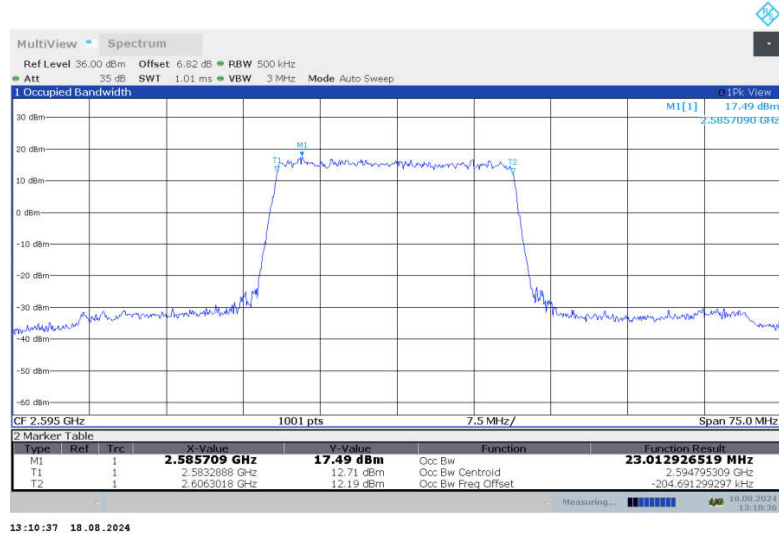

n38,25MHz Bandwidth,DFT-s-QPSK (99% BW)

n38,25MHz Bandwidth,CP-QPSK (99% BW)

n38,25MHz Bandwidth,DFT-s-QPSK (99% BW)

n38,25MHz Bandwidth,CP-QPSK (99% BW)

n38,25MHz Bandwidth,DFT-s-QPSK (99% BW)

n38,25MHz Bandwidth,CP-QPSK (99% BW)