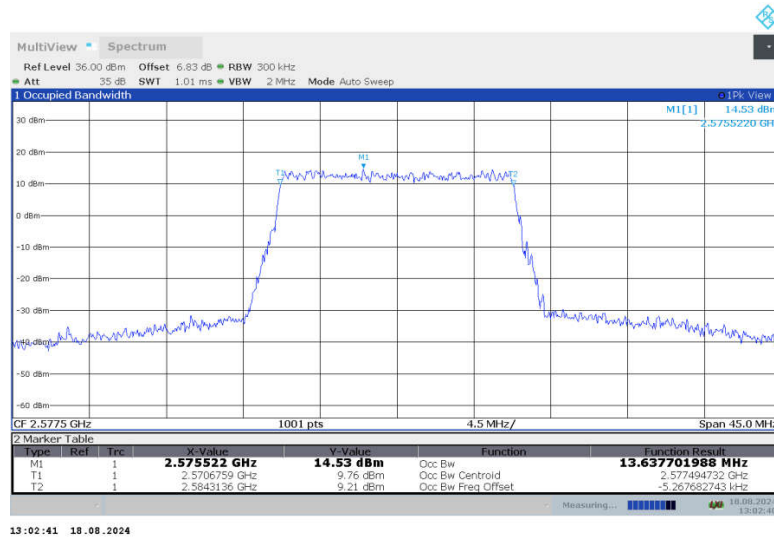

n38,15MHz Bandwidth,CP-QPSK (99% BW)