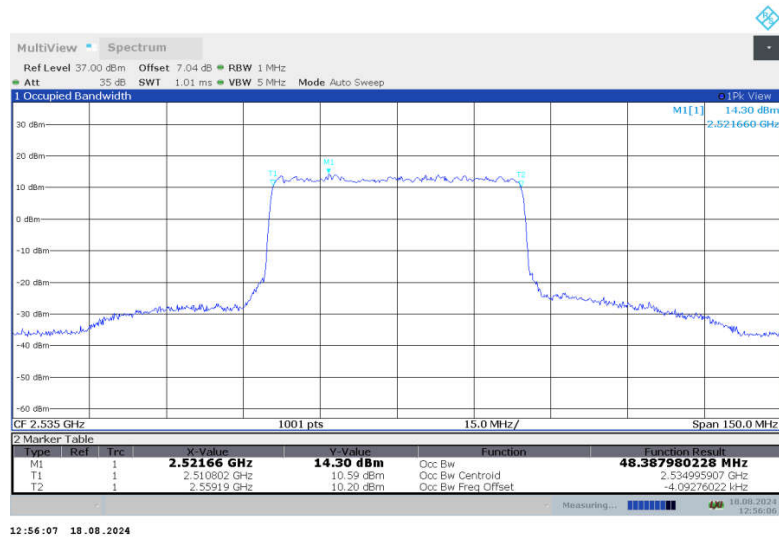

n7,50MHz Bandwidth,DFT-s-QPSK (99% BW)

n7,50MHz Bandwidth,CP-QPSK (99% BW)

n7,50MHz Bandwidth,DFT-s-QPSK (99% BW)

n7,50MHz Bandwidth,CP-QPSK (99% BW)

n7,50MHz Bandwidth,DFT-s-QPSK (99% BW)

n7,50MHz Bandwidth,CP-QPSK (99% BW)