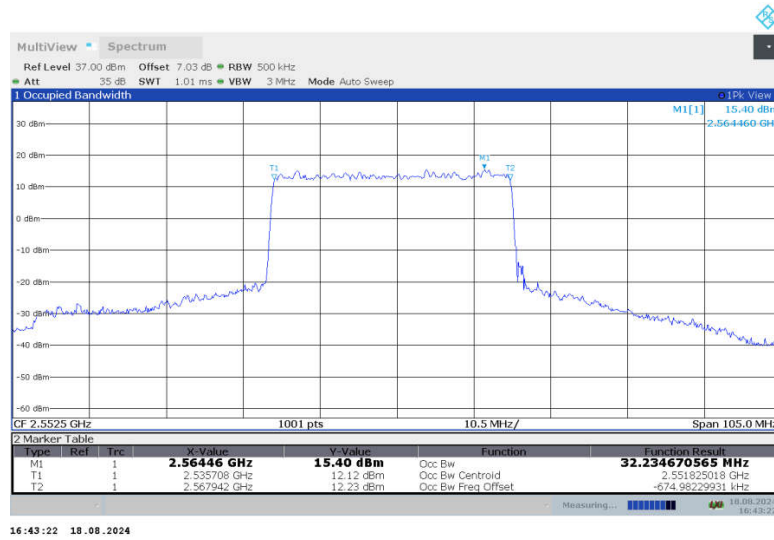

n7,35MHz Bandwidth,DFT-s-QPSK (99% BW)

n7,35MHz Bandwidth,CP-QPSK (99% BW)

n7,35MHz Bandwidth,DFT-s-QPSK (99% BW)

n7,35MHz Bandwidth,CP-QPSK (99% BW)

n7,35MHz Bandwidth,DFT-s-QPSK (99% BW)

n7,35MHz Bandwidth,CP-QPSK (99% BW)