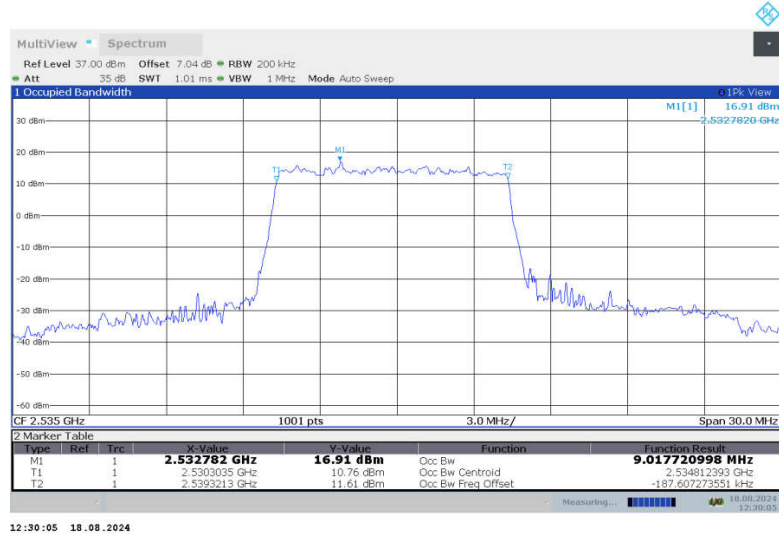

n7,10MHz Bandwidth,DFT-s-QPSK (99% BW)