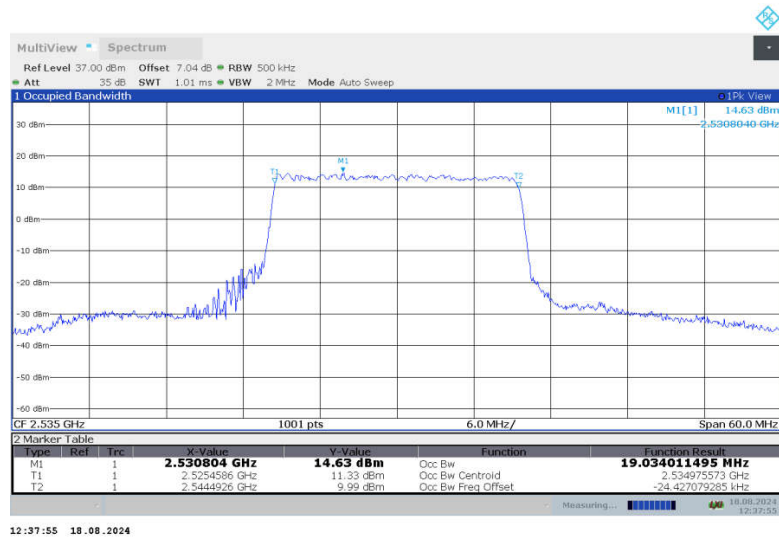

n7,20MHz Bandwidth,CP-QPSK (99% BW)