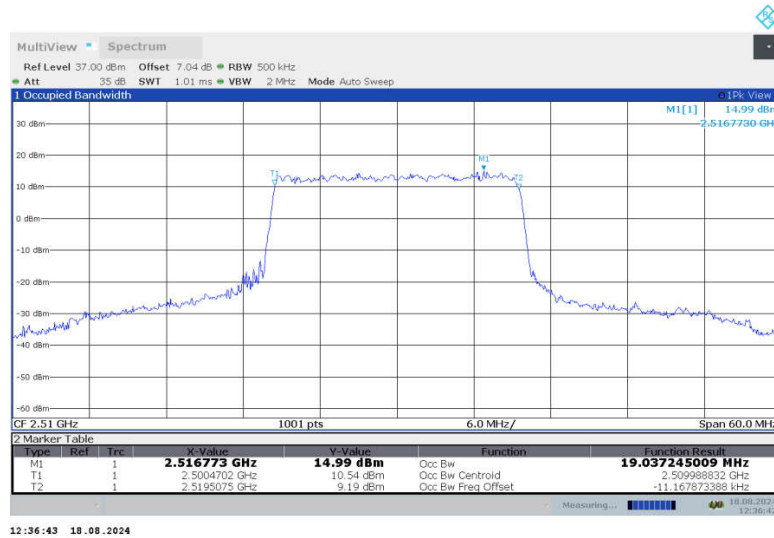

n7,20MHz Bandwidth,CP-QPSK (99% BW)