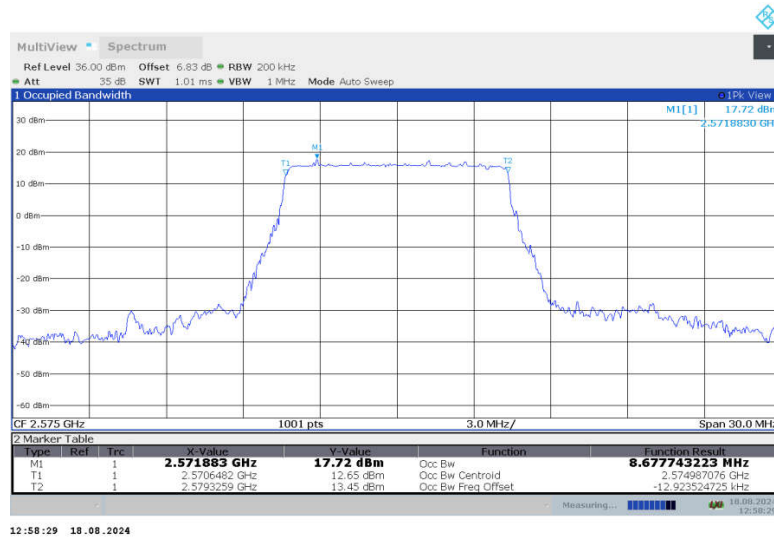

n7,50MHz Bandwidth,DFT-s-QPSK (99% BW)

n7,50MHz Bandwidth,CP-QPSK (99% BW)

n7,50MHz Bandwidth,DFT-s-QPSK (99% BW)

n7,50MHz Bandwidth,CP-QPSK (99% BW)

n7,50MHz Bandwidth,DFT-s-QPSK (99% BW)

n7,50MHz Bandwidth,CP-QPSK (99% BW)

n38

n38,10MHz(99%)

Frequency (MHz)	Occupied Bandwidth (99%) (MHz)	
	DFT-s-QPSK	CP-QPSK
2575	8.678	8.669
2595	8.604	8.693
2615	8.636	8.666

n38,10MHz Bandwidth,DFT-s-QPSK (99% BW)

n38,10MHz Bandwidth,CP-QPSK (99% BW)