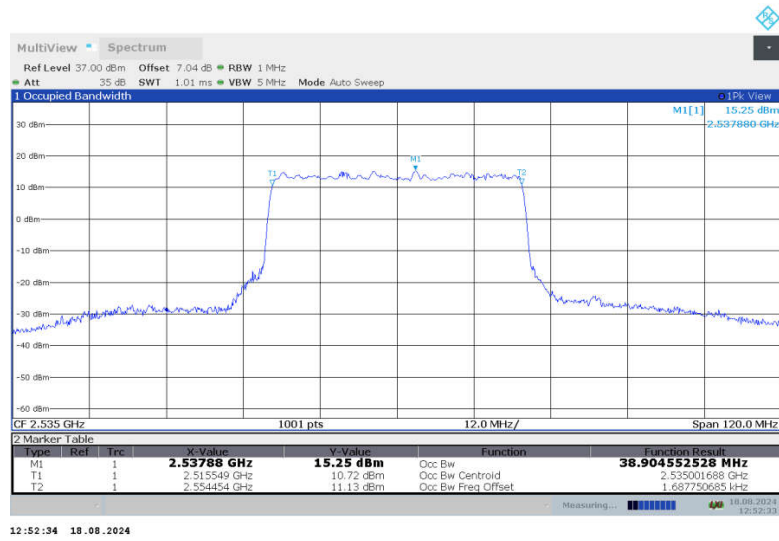

n7,40MHz Bandwidth,CP-QPSK (99% BW)