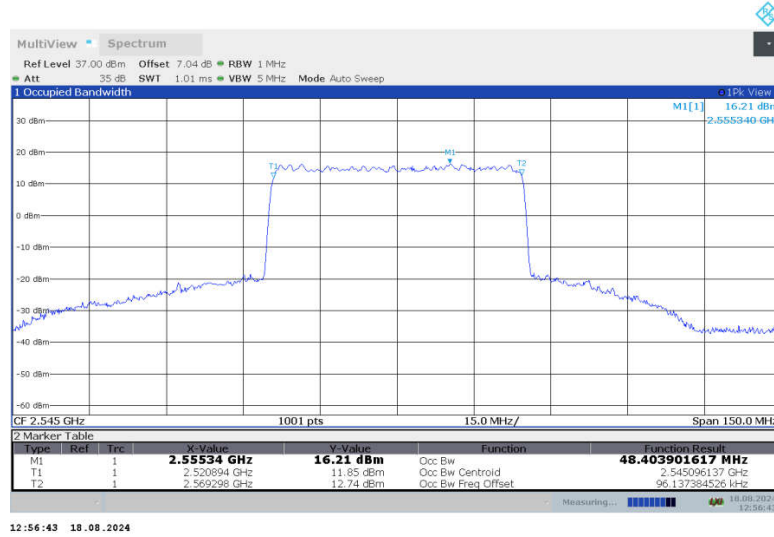

n7,50MHz Bandwidth,DFT-s-QPSK (99% BW)

n7,50MHz Bandwidth,CP-QPSK (99% BW)

n7,50MHz Bandwidth,DFT-s-QPSK (99% BW)

n7,50MHz Bandwidth,CP-QPSK (99% BW)

n7,50MHz Bandwidth,DFT-s-QPSK (99% BW)

n7,50MHz Bandwidth,CP-QPSK (99% BW)