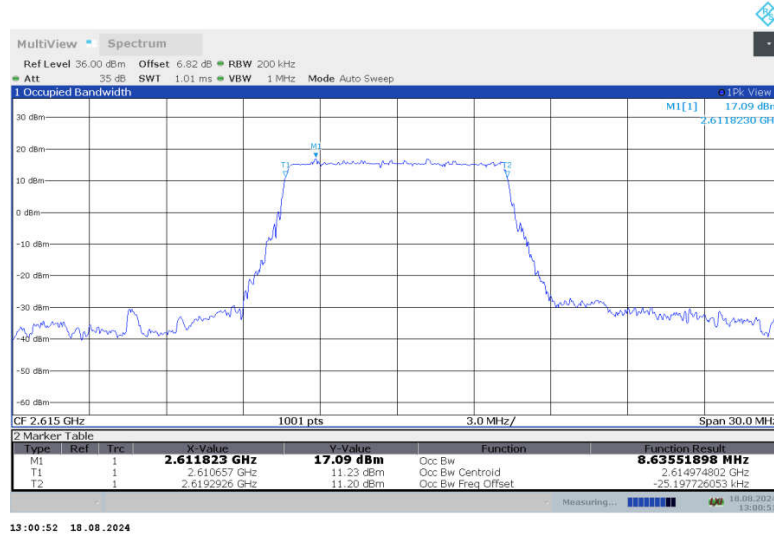

n38,10MHz Bandwidth,DFT-s-QPSK (99% BW)

n38,10MHz Bandwidth,CP-QPSK (99% BW)

n38,10MHz Bandwidth,DFT-s-QPSK (99% BW)

n38,10MHz Bandwidth,CP-QPSK (99% BW)

n38

n38,15MHz(99%)

Frequency (MHz)	Occupied Bandwidth (99%) (MHz)	
	DFT-s-QPSK	CP-QPSK
2577.5	12.932	13.638
2595	12.956	13.701
2612.5	12.963	13.694