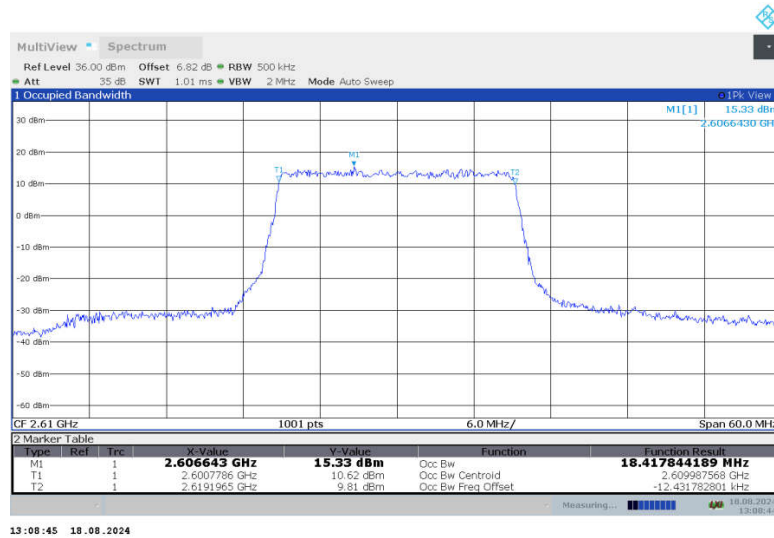

n38,20MHz Bandwidth,DFT-s-QPSK (99% BW)

n38,20MHz Bandwidth,CP-QPSK (99% BW)

n38,20MHz Bandwidth,DFT-s-QPSK (99% BW)

n38,20MHz Bandwidth,CP-QPSK (99% BW)

n38

n38,25MHz(99%)

Frequency (MHz)	Occupied Bandwidth (99%) (MHz)	
	DFT-s-QPSK	CP-QPSK
2582.5	23.025	23.371
2595	23.013	23.393
2607.5	23.031	23.459