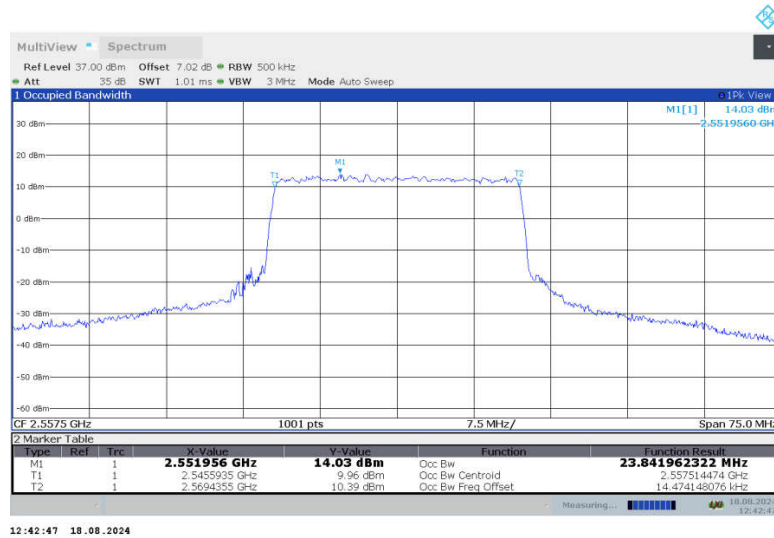

n7,25MHz Bandwidth,DFT-s-QPSK (99% BW)

n7,25MHz Bandwidth,CP-QPSK (99% BW)

n7,25MHz Bandwidth,DFT-s-QPSK (99% BW)

n7,25MHz Bandwidth,CP-QPSK (99% BW)

n7,25MHz Bandwidth,DFT-s-QPSK (99% BW)

n7,25MHz Bandwidth,CP-QPSK (99% BW)