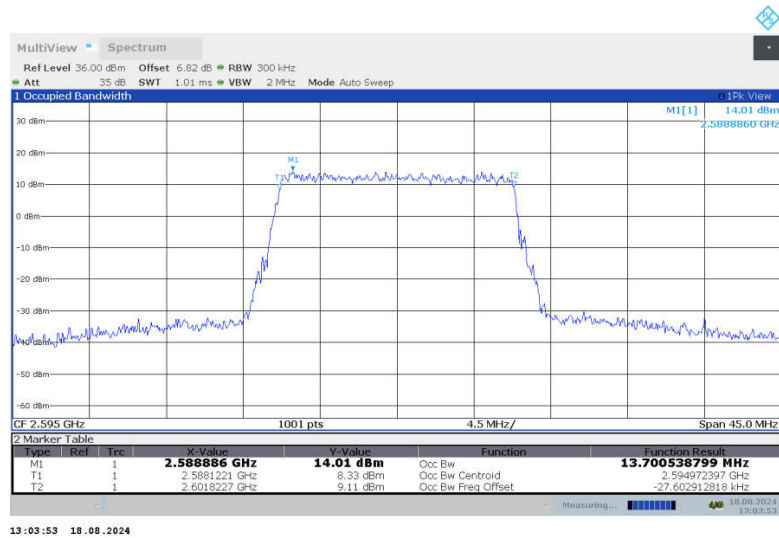

n38,15MHz Bandwidth,DFT-s-QPSK (99% BW)

n38,15MHz Bandwidth,CP-QPSK (99% BW)

n38,15MHz Bandwidth,DFT-s-QPSK (99% BW)

n38,15MHz Bandwidth,CP-QPSK (99% BW)

n38,15MHz Bandwidth,DFT-s-QPSK (99% BW)

n38,15MHz Bandwidth,CP-QPSK (99% BW)