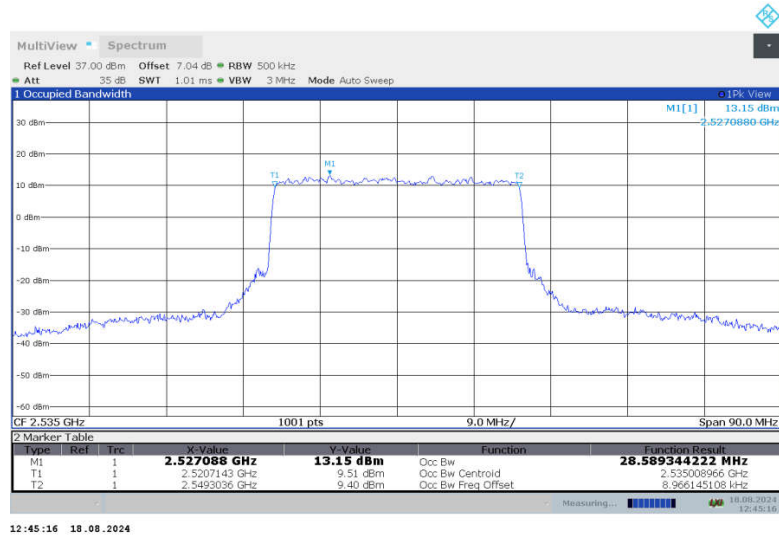

n7,30MHz Bandwidth,CP-QPSK (99% BW)