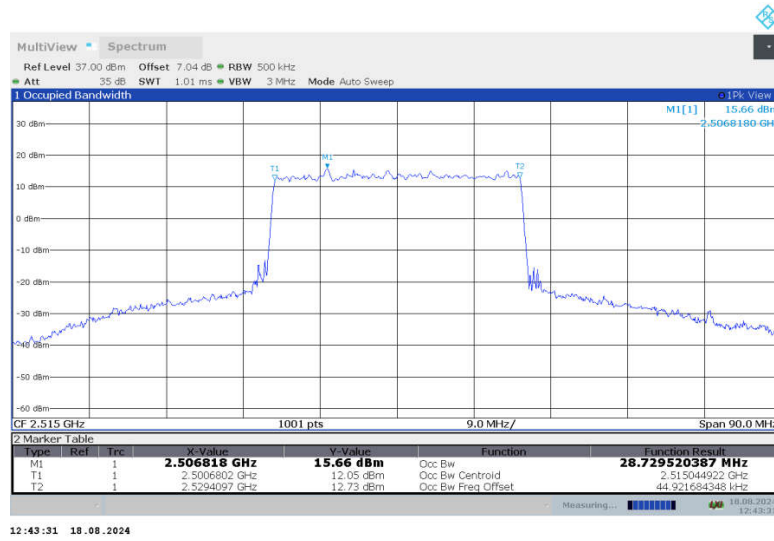

n7
n7,30MHz(99%)

Frequency (MHz)	Occupied Bandwidth (99%) (MHz)	
	DFT-s-QPSK	CP-QPSK
2515	28.730	28.566
2535	28.735	28.589
2555	28.731	28.586

n7,30MHz Bandwidth,DFT-s-QPSK (99% BW)