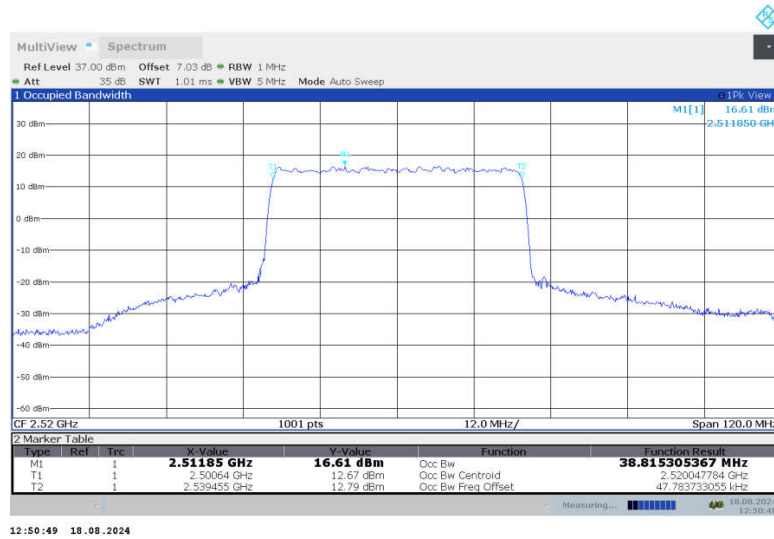

n7
n7,40MHz(99%)

Frequency (MHz)	Occupied Bandwidth (99%) (MHz)	
	DFT-s-QPSK	CP-QPSK
2520	38.815	38.848
2535	38.871	38.905
2550	38.862	38.894

n7,40MHz Bandwidth,DFT-s-QPSK (99% BW)