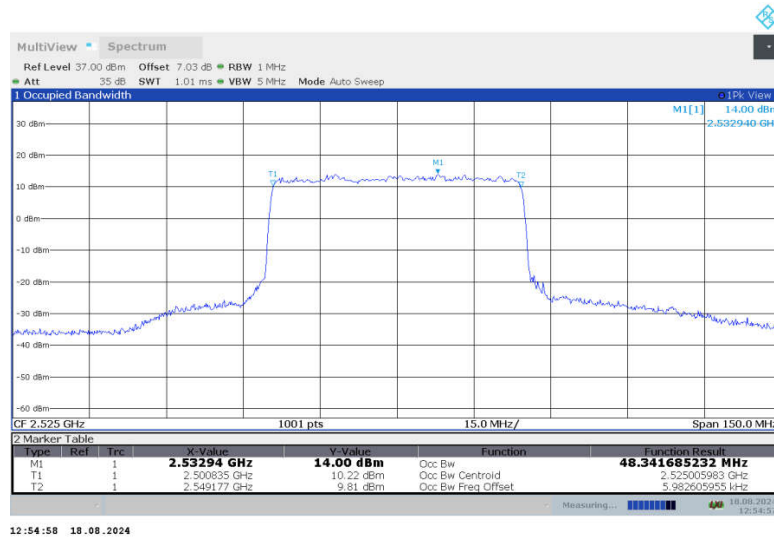

n7,50MHz Bandwidth,CP-QPSK (99% BW)