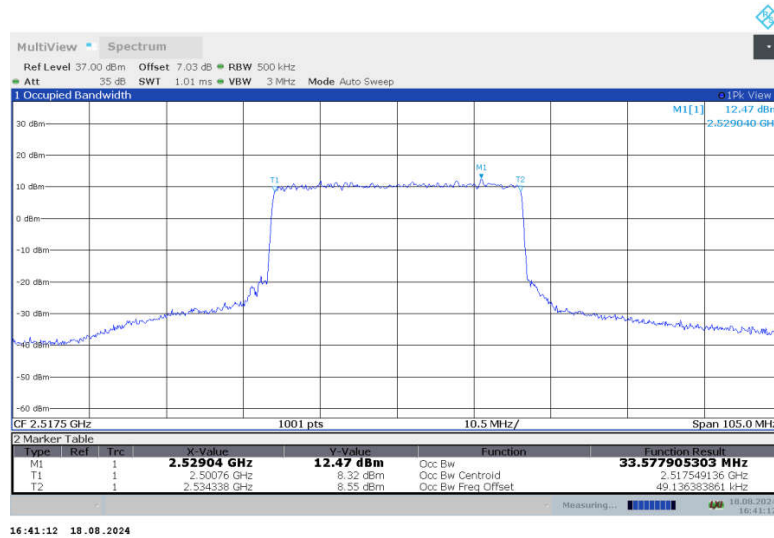

n7,35MHz Bandwidth,CP-QPSK (99% BW)