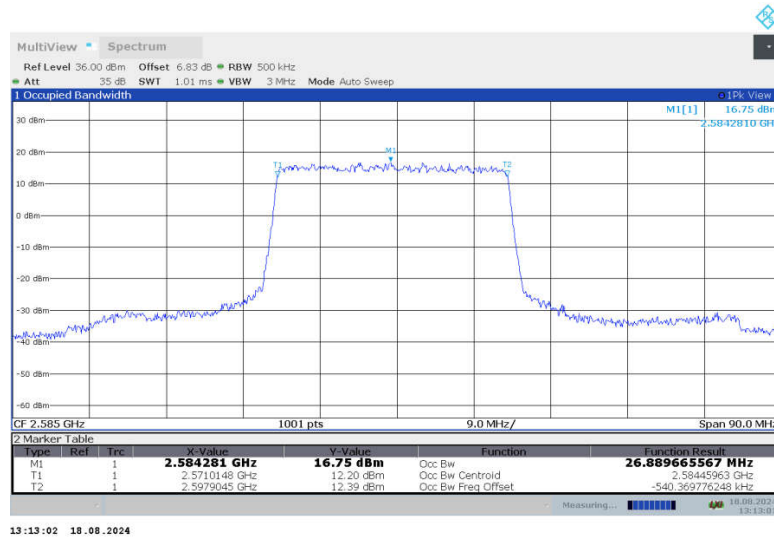

n38

n38,30MHz(99%)

Frequency (MHz)	Occupied Bandwidth (99%) (MHz)	
	DFT-s-QPSK	CP-QPSK
2585	26.890	27.916
2595	26.872	27.952
2605	26.884	27.978

n38,30MHz Bandwidth,DFT-s-QPSK (99% BW)