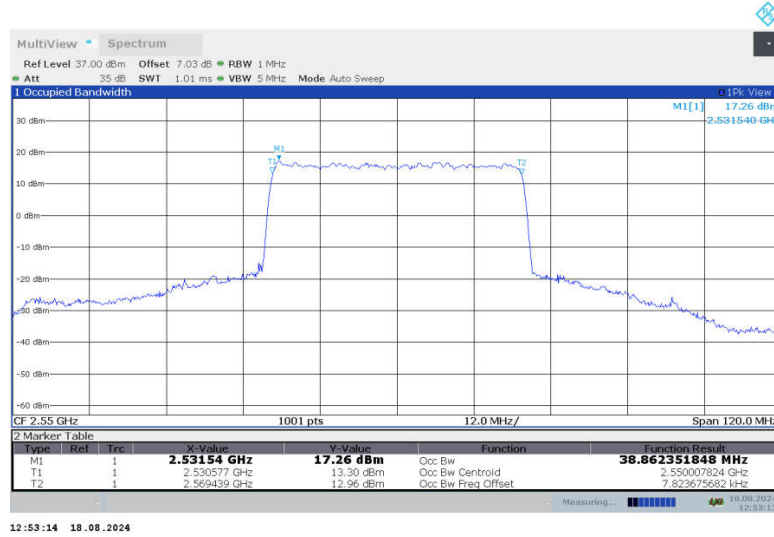

n7,40MHz Bandwidth,DFT-s-QPSK (99% BW)

n7,40MHz Bandwidth,CP-QPSK (99% BW)

n7,40MHz Bandwidth,DFT-s-QPSK (99% BW)

n7,40MHz Bandwidth,CP-QPSK (99% BW)

n7
n7,50MHz(99%)

Frequency (MHz)	Occupied Bandwidth (99%) (MHz)	
	DFT-s-QPSK	CP-QPSK
2525	48.361	48.342
2535	48.406	48.388
2545	48.404	48.416