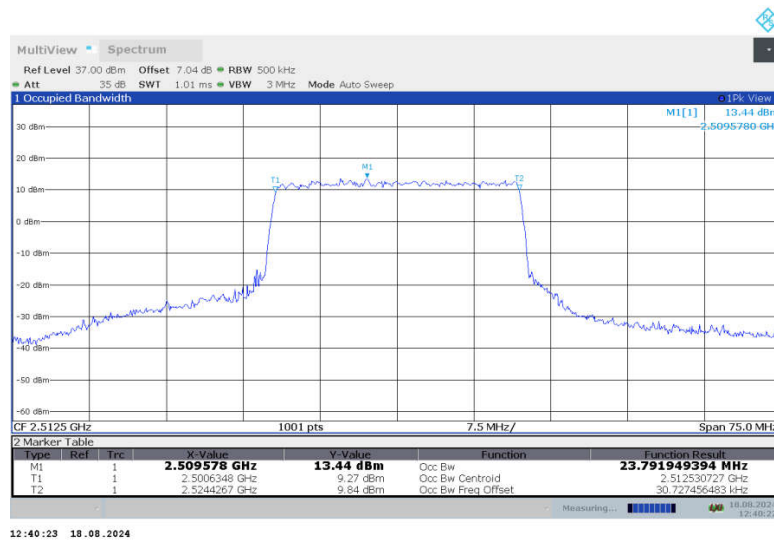

n7,25MHz Bandwidth,CP-QPSK (99% BW)