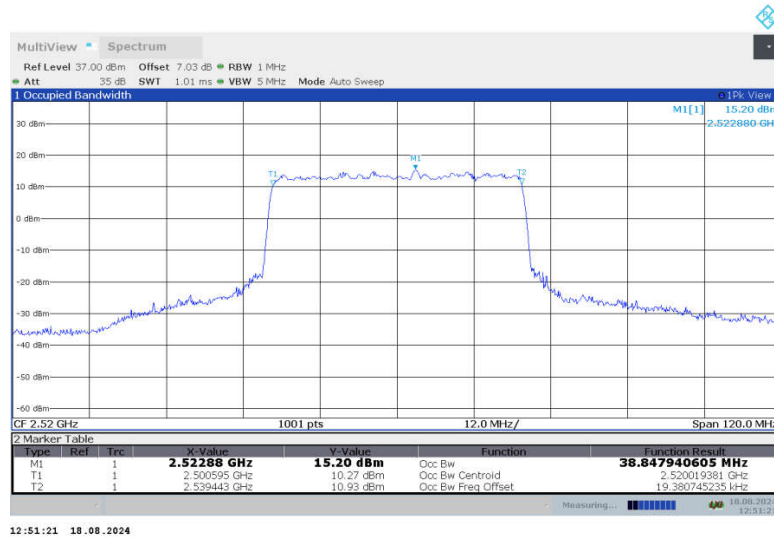

n7,40MHz Bandwidth,CP-QPSK (99% BW)