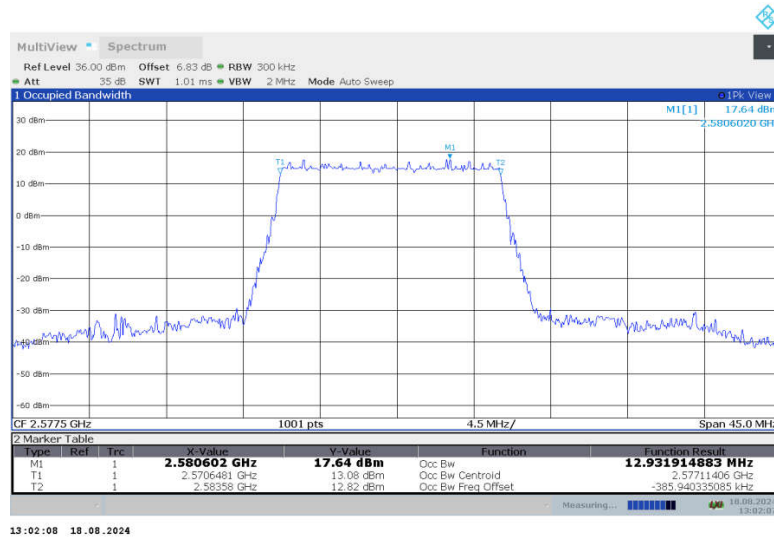

n38

n38,15MHz(99%)

Frequency (MHz)	Occupied Bandwidth (99%) (MHz)	
	DFT-s-QPSK	CP-QPSK
2577.5	12.932	13.638
2595	12.956	13.701
2612.5	12.963	13.694

n38,15MHz Bandwidth,DFT-s-QPSK (99% BW)