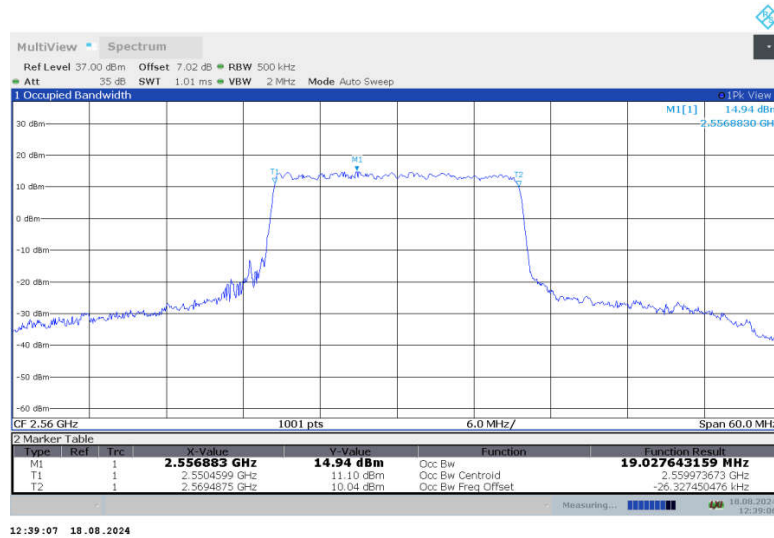

n7,20MHz Bandwidth,DFT-s-QPSK (99% BW)

n7,20MHz Bandwidth,CP-QPSK (99% BW)

n7,20MHz Bandwidth,DFT-s-QPSK (99% BW)

n7,20MHz Bandwidth,CP-QPSK (99% BW)

n7
n7,25MHz(99%)

Frequency (MHz)	Occupied Bandwidth (99%) (MHz)	
	DFT-s-QPSK	CP-QPSK
2512.5	23.040	23.792
2535	23.031	23.800
2557.5	23.023	23.842