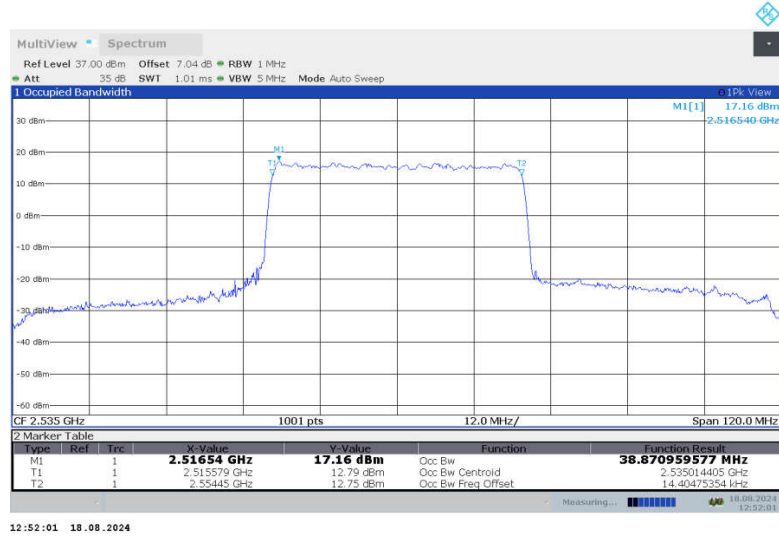

n7,40MHz Bandwidth,DFT-s-QPSK (99% BW)