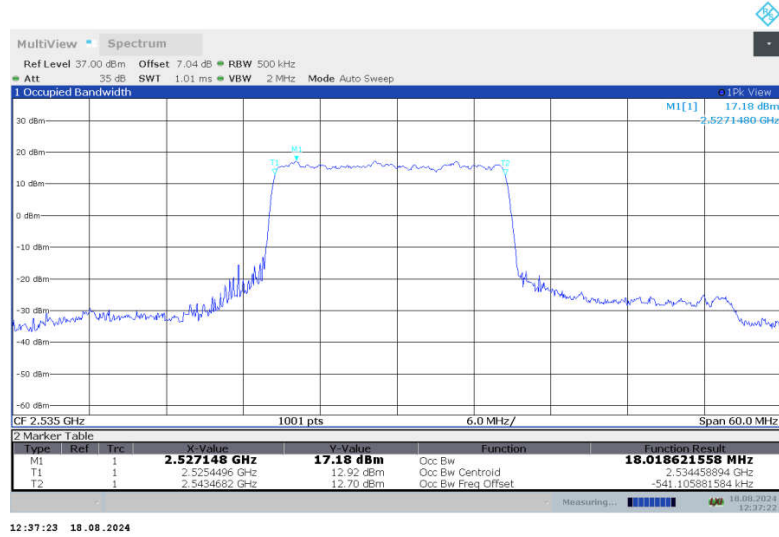

n7,20MHz Bandwidth,DFT-s-QPSK (99% BW)