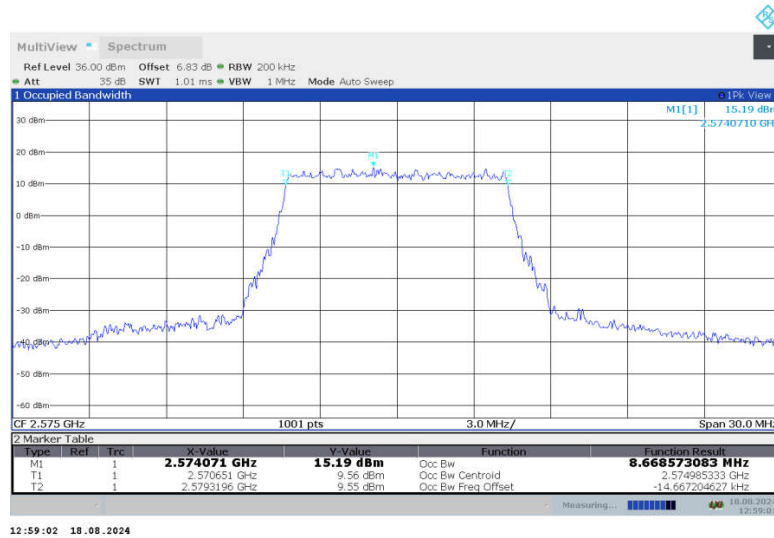

n38

n38,10MHz(99%)

Frequency (MHz)	Occupied Bandwidth (99%) (MHz)	
	DFT-s-QPSK	CP-QPSK
2575	8.678	8.669
2595	8.604	8.693
2615	8.636	8.666

n38,10MHz Bandwidth,DFT-s-QPSK (99% BW)

n38,10MHz Bandwidth,CP-QPSK (99% BW)