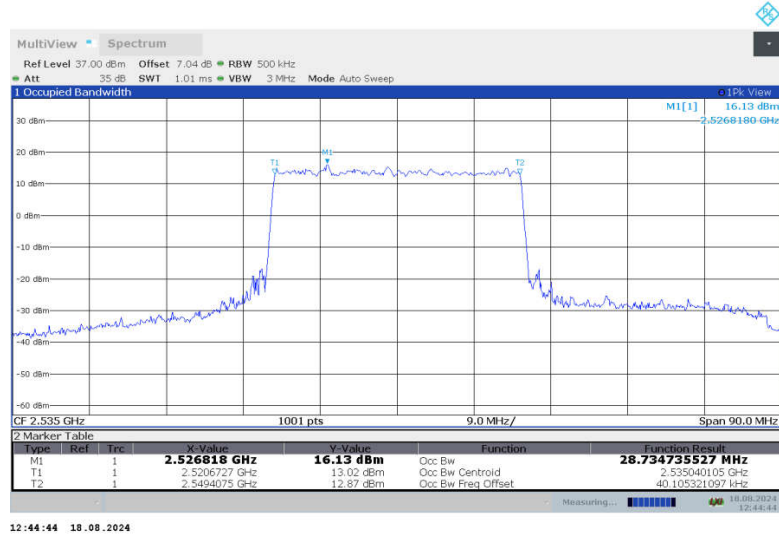

n7,30MHz Bandwidth,DFT-s-QPSK (99% BW)