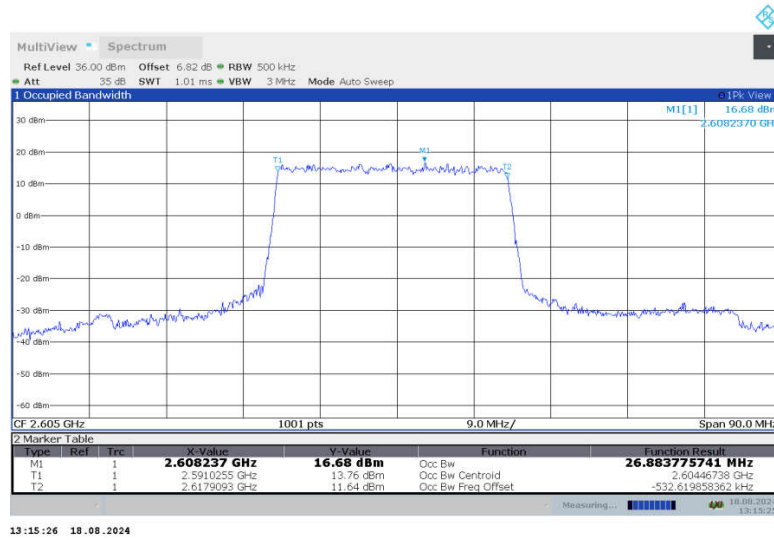

n38,30MHz Bandwidth,DFT-s-QPSK (99% BW)

n38,30MHz Bandwidth,CP-QPSK (99% BW)

n38,30MHz Bandwidth,DFT-s-QPSK (99% BW)

n38,30MHz Bandwidth,CP-QPSK (99% BW)