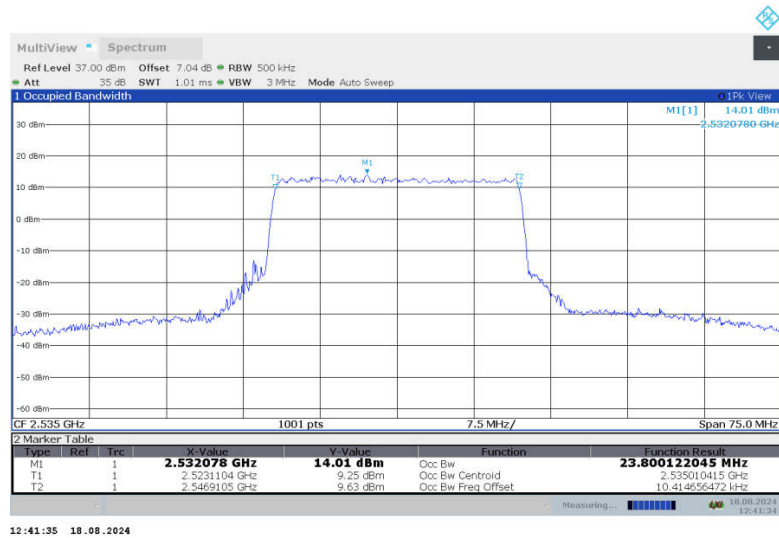

n7,25MHz Bandwidth,DFT-s-QPSK (99% BW)

n7,25MHz Bandwidth,CP-QPSK (99% BW)

n7,25MHz Bandwidth,DFT-s-QPSK (99% BW)

n7,25MHz Bandwidth,CP-QPSK (99% BW)

n7,25MHz Bandwidth,DFT-s-QPSK (99% BW)

n7,25MHz Bandwidth,CP-QPSK (99% BW)