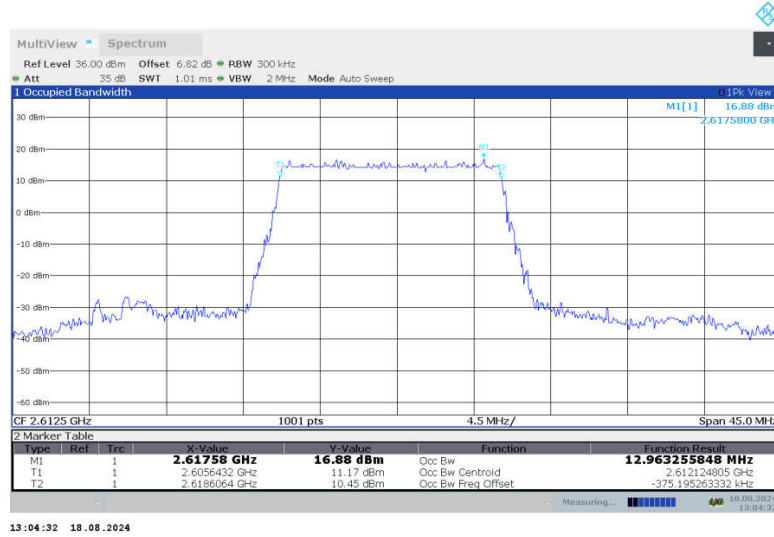

n38,15MHz Bandwidth,DFT-s-QPSK (99% BW)

n38,15MHz Bandwidth,CP-QPSK (99% BW)

n38,15MHz Bandwidth,DFT-s-QPSK (99% BW)

n38,15MHz Bandwidth,CP-QPSK (99% BW)

n38,15MHz Bandwidth,DFT-s-QPSK (99% BW)

n38,15MHz Bandwidth,CP-QPSK (99% BW)