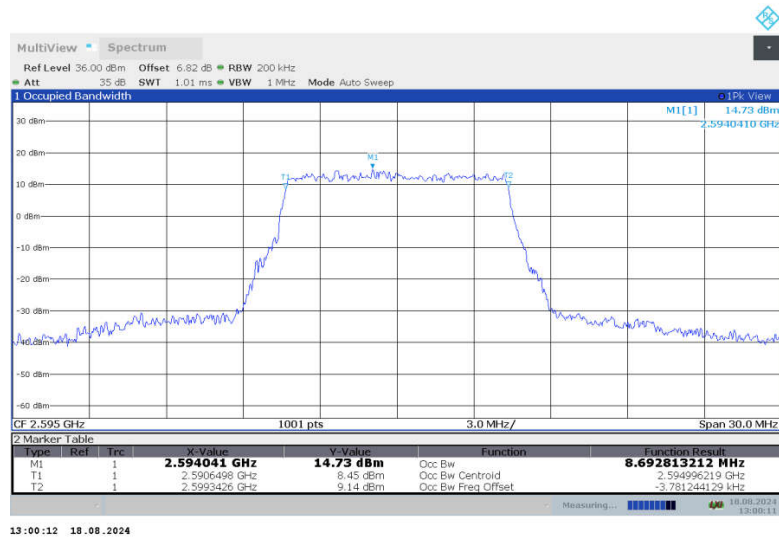

n38,10MHz Bandwidth,CP-QPSK (99% BW)