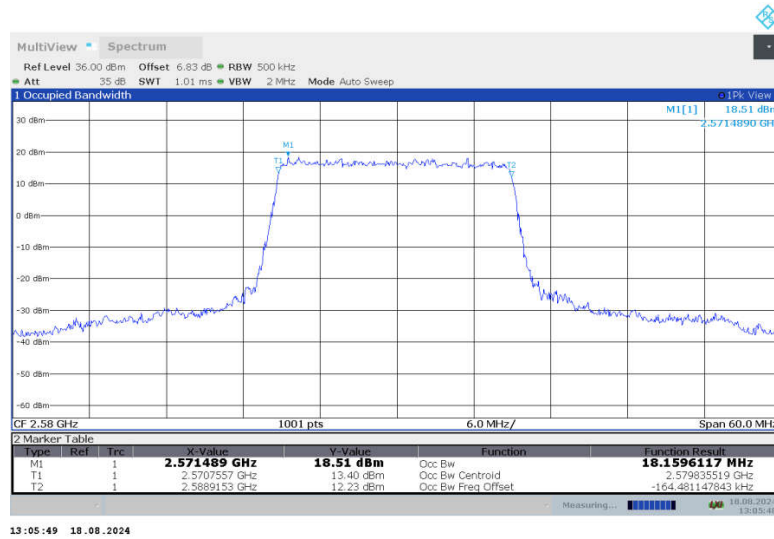

n38

n38,20MHz(99%)

Frequency (MHz)	Occupied Bandwidth (99%) (MHz)	
	DFT-s-QPSK	CP-QPSK
2580	18.160	18.364
2595	18.084	18.364
2610	18.127	18.418

n38,20MHz Bandwidth,DFT-s-QPSK (99% BW)