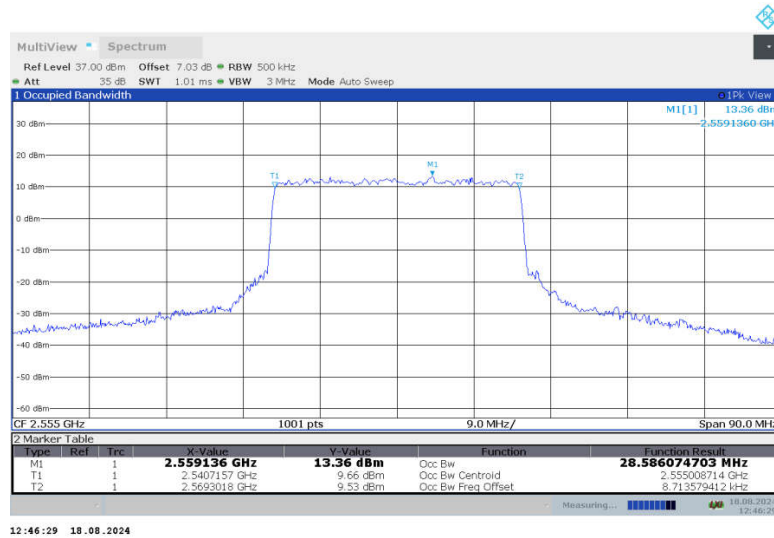

n7,30MHz Bandwidth,DFT-s-QPSK (99% BW)

n7,30MHz Bandwidth,CP-QPSK (99% BW)

n7,30MHz Bandwidth,DFT-s-QPSK (99% BW)

n7,30MHz Bandwidth,CP-QPSK (99% BW)

n7
n7,35MHz(99%)

Frequency (MHz)	Occupied Bandwidth (99%) (MHz)	
	DFT-s-QPSK	CP-QPSK
2517.5	32.225	33.578
2535	32.251	33.611
2552.5	32.235	33.615