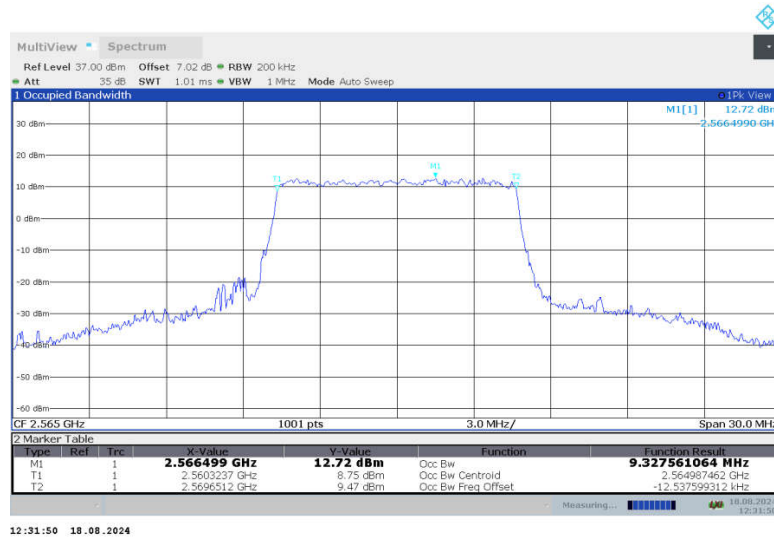

n7,10MHz Bandwidth,DFT-s-QPSK (99% BW)

n7,10MHz Bandwidth,CP-QPSK (99% BW)

n7,10MHz Bandwidth,DFT-s-QPSK (99% BW)

n7,10MHz Bandwidth,CP-QPSK (99% BW)

n7
n7,15MHz(99%)

Frequency (MHz)	Occupied Bandwidth (99%) (MHz)	
	DFT-s-QPSK	CP-QPSK
2507.5	13.473	14.149
2535	13.472	14.134
2562.5	13.450	14.162

n7,15MHz Bandwidth,DFT-s-QPSK (99% BW)

n7,15MHz Bandwidth,CP-QPSK (99% BW)

n7,15MHz Bandwidth,DFT-s-QPSK (99% BW)

n7,15MHz Bandwidth,CP-QPSK (99% BW)

n7,15MHz Bandwidth,DFT-s-QPSK (99% BW)

n7,15MHz Bandwidth,CP-QPSK (99% BW)