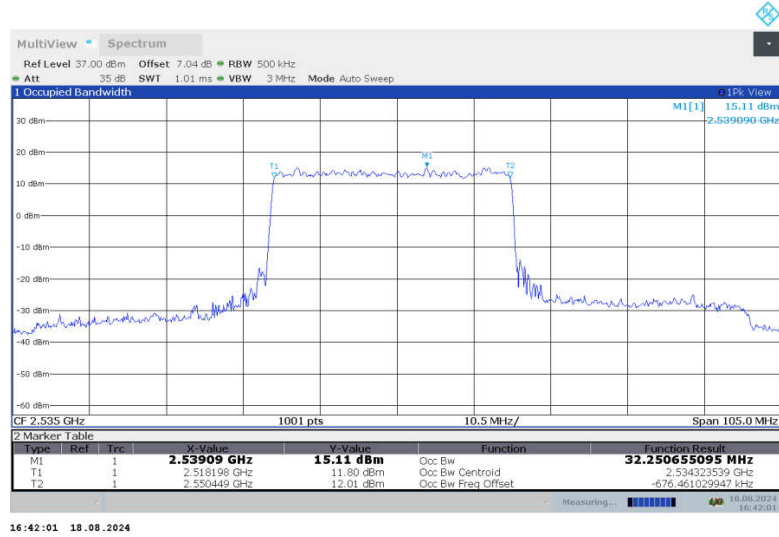

n7,35MHz Bandwidth,DFT-s-QPSK (99% BW)

n7,35MHz Bandwidth,CP-QPSK (99% BW)

n7,35MHz Bandwidth,DFT-s-QPSK (99% BW)

n7,35MHz Bandwidth,CP-QPSK (99% BW)

n7,35MHz Bandwidth,DFT-s-QPSK (99% BW)

n7,35MHz Bandwidth,CP-QPSK (99% BW)