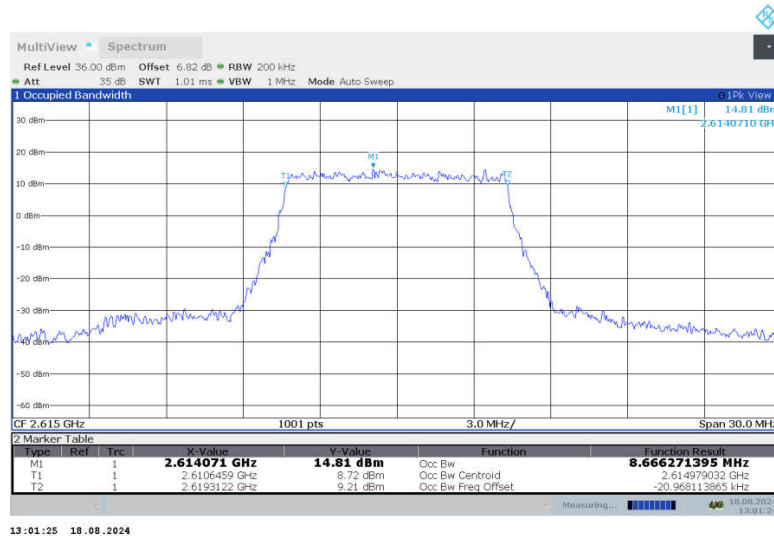

n38,10MHz Bandwidth,DFT-s-QPSK (99% BW)

n38,10MHz Bandwidth,CP-QPSK (99% BW)

n38,10MHz Bandwidth,DFT-s-QPSK (99% BW)

n38,10MHz Bandwidth,CP-QPSK (99% BW)

n38

n38,15MHz(99%)

Frequency (MHz)	Occupied Bandwidth (99%) (MHz)	
	DFT-s-QPSK	CP-QPSK
2577.5	12.932	13.638
2595	12.956	13.701
2612.5	12.963	13.694