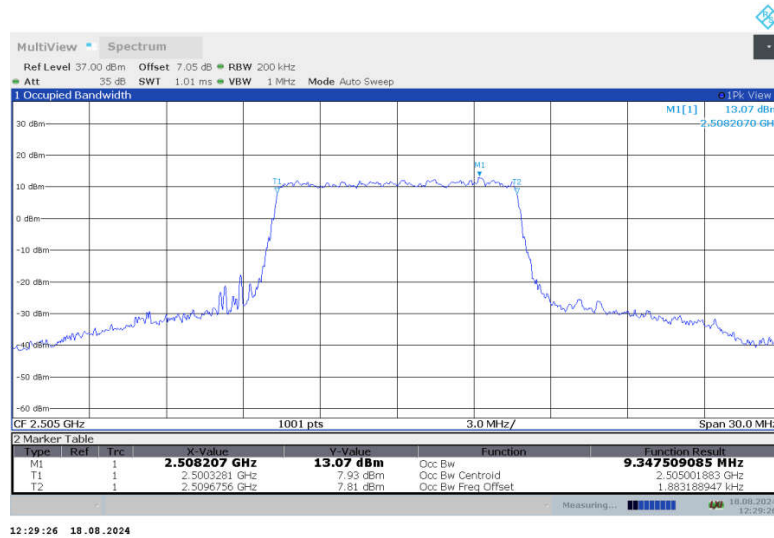

n7
n7,10MHz(99%)

Frequency (MHz)	Occupied Bandwidth (99%) (MHz)	
	DFT-s-QPSK	CP-QPSK
2505	9.025	9.348
2535	9.018	9.340
2565	9.010	9.328

n7,10MHz Bandwidth,DFT-s-QPSK (99% BW)

n7,10MHz Bandwidth,CP-QPSK (99% BW)