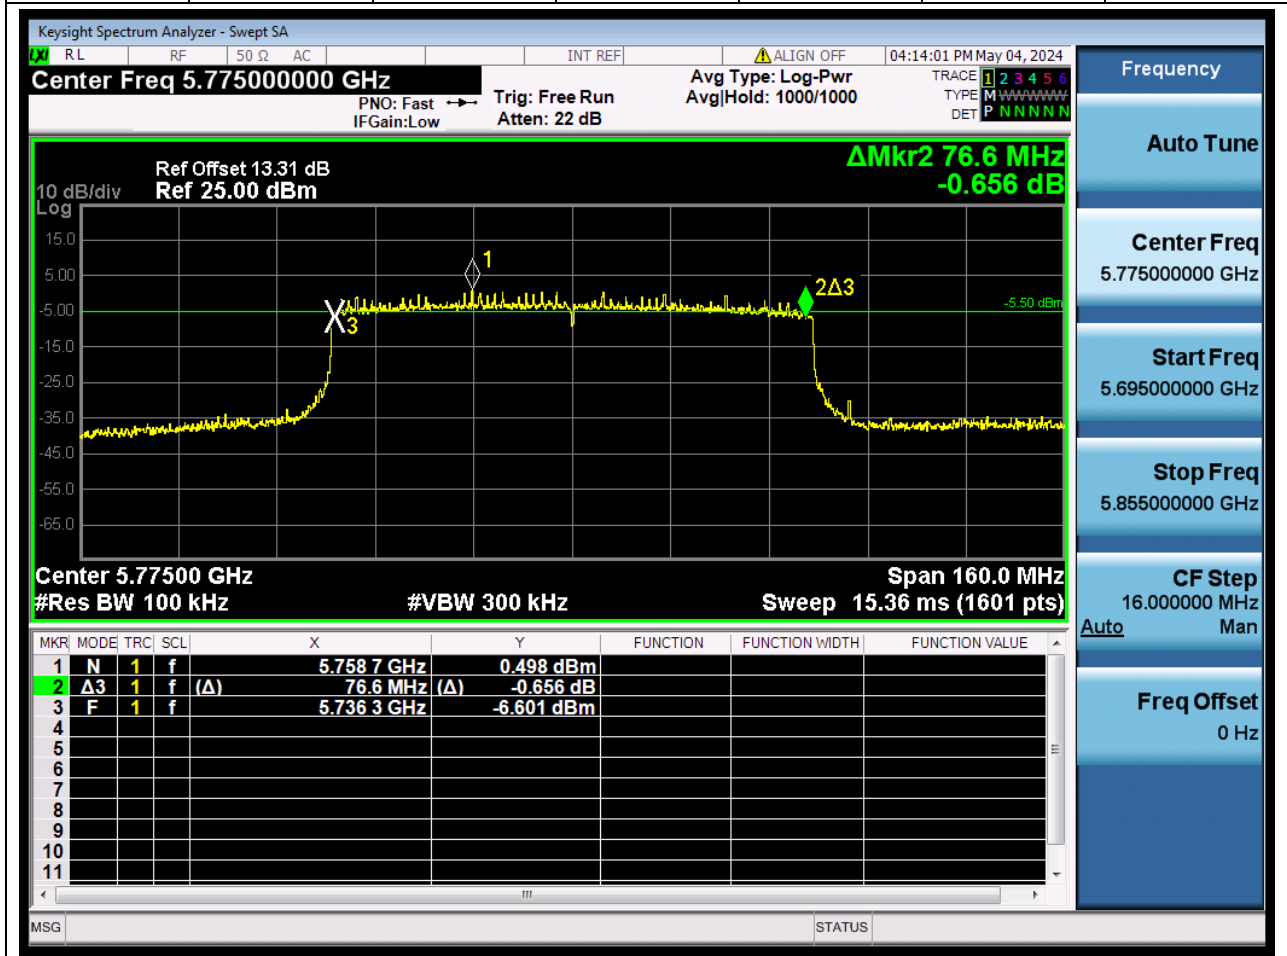

20. 802.11ax_80M_U-NII-3_M

20.1. A.2.1-6dB BandWidth(NTNV)

Center Frequency (MHz)	XdB Down	RBW (MHz)	Detector	Limit (MHz)	XdB BandWidth (MHz)	Verdict
5775	6	0.1	Peak	0.5	76.600098	Pass

--BLANK BELOW--