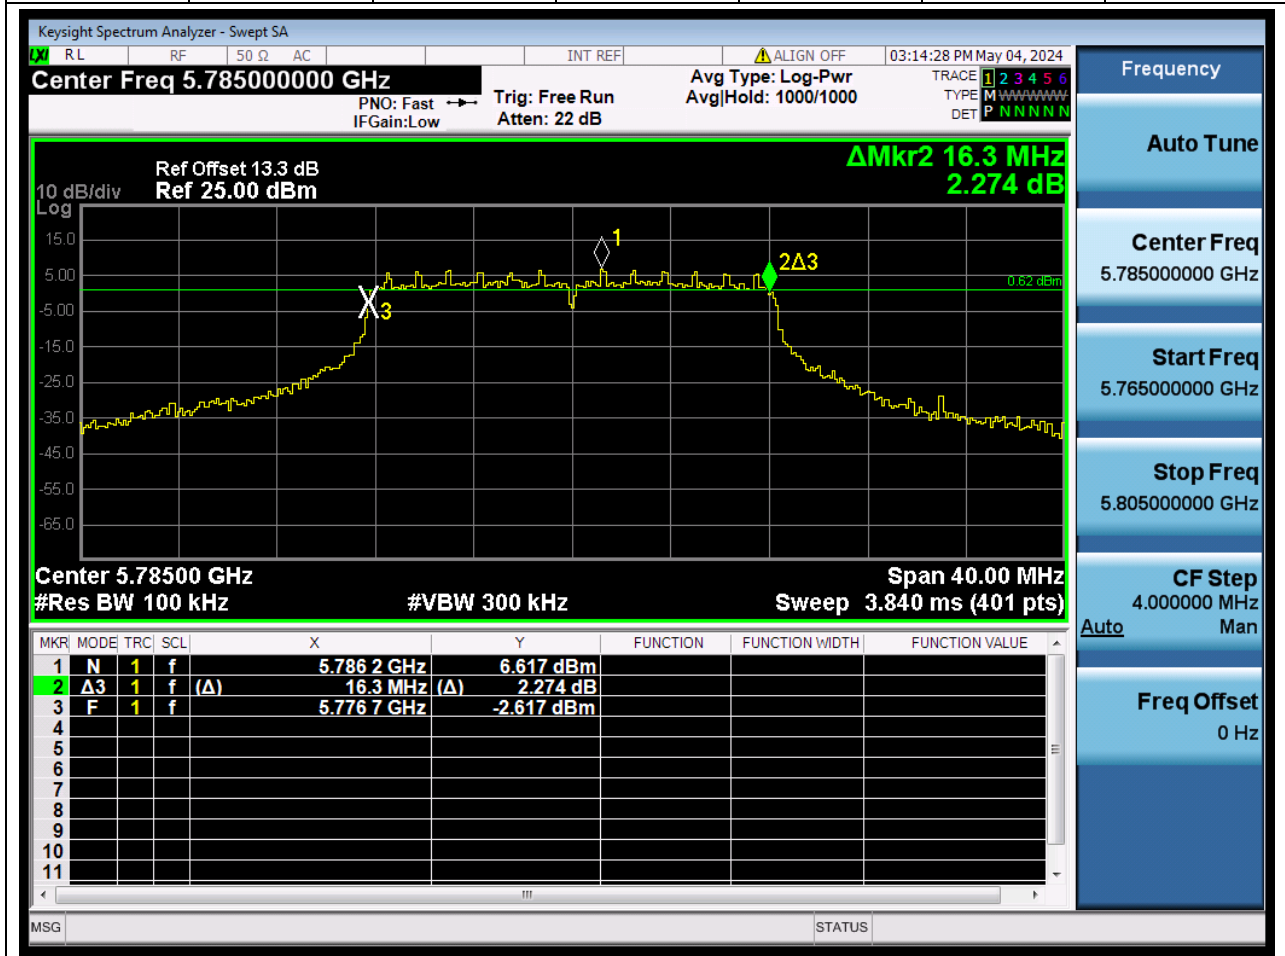

2. 802.11a_20M_U-NII-3_M

2.1. A.2.1-6dB BandWidth(NTNV)

Center Frequency (MHz)	XdB Down	RBW (MHz)	Detector	Limit (MHz)	XdB BandWidth (MHz)	Verdict
5785	6	0.1	Peak	0.5	16.299805	Pass