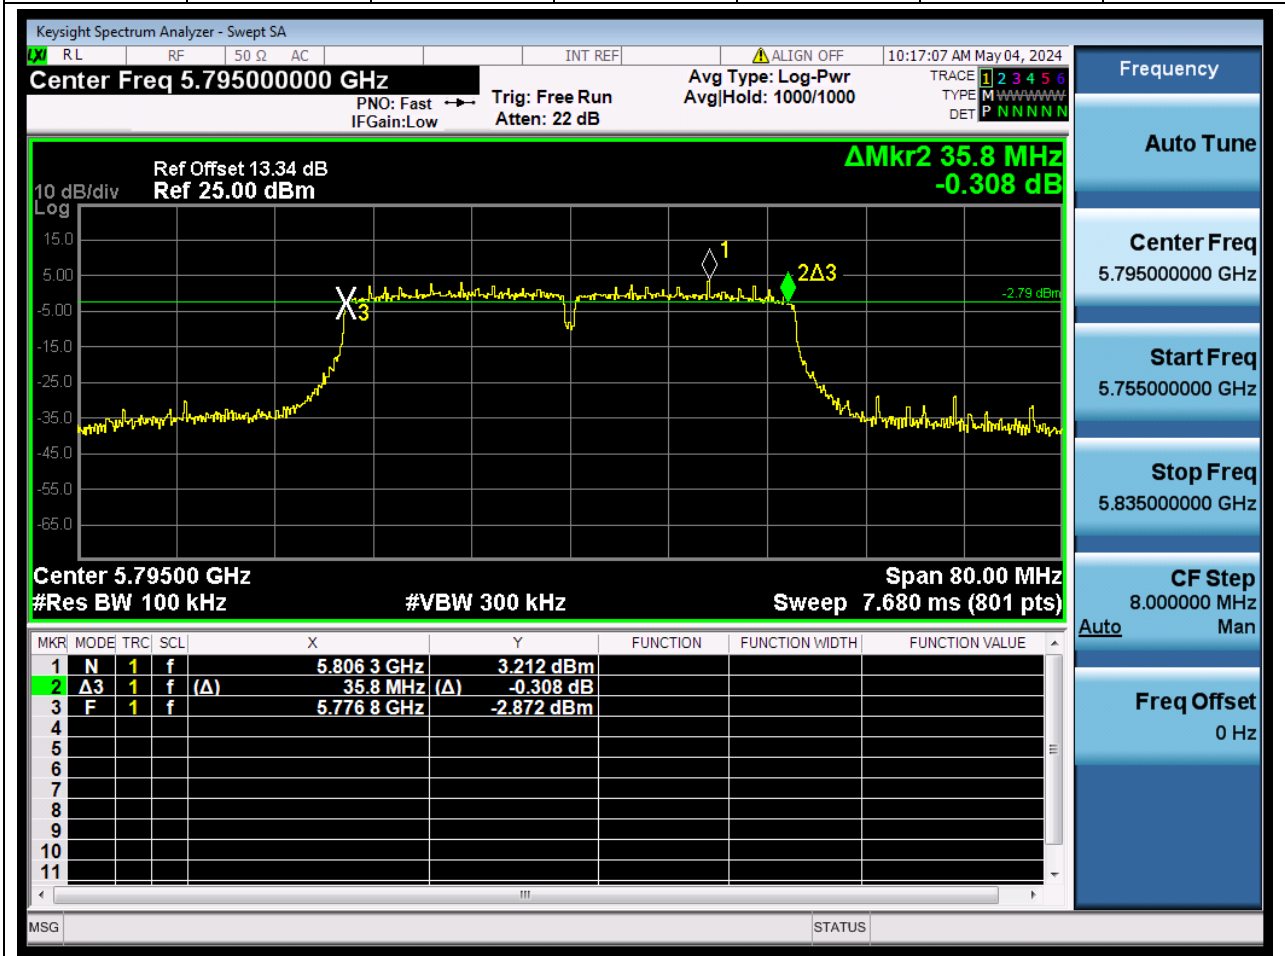

13. 802.11ac_40M_U-NII-3_H

13.1. A.2.1-6dB BandWidth(NTNV)

Center Frequency (MHz)	XdB Down	RBW (MHz)	Detector	Limit (MHz)	XdB BandWidth (MHz)	Verdict
5795	6	0.1	Peak	0.5	35.800293	Pass