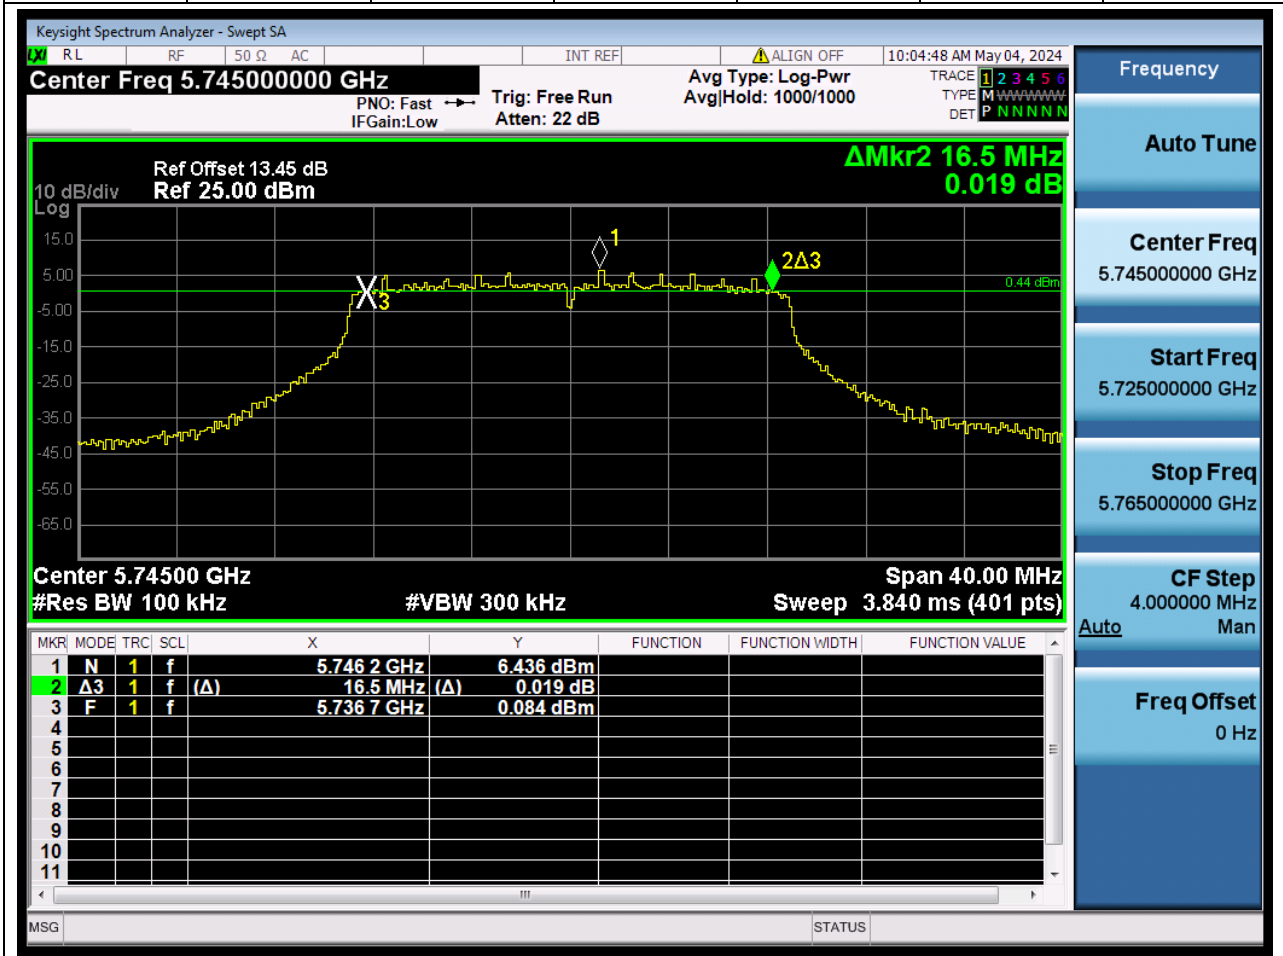

9. 802.11ac_20M_U-NII-3_L

9.1. A.2.1-6dB BandWidth(NTNV)

Center Frequency (MHz)	XdB Down	RBW (MHz)	Detector	Limit (MHz)	XdB BandWidth (MHz)	Verdict
5745	6	0.1	Peak	0.5	16.5	Pass