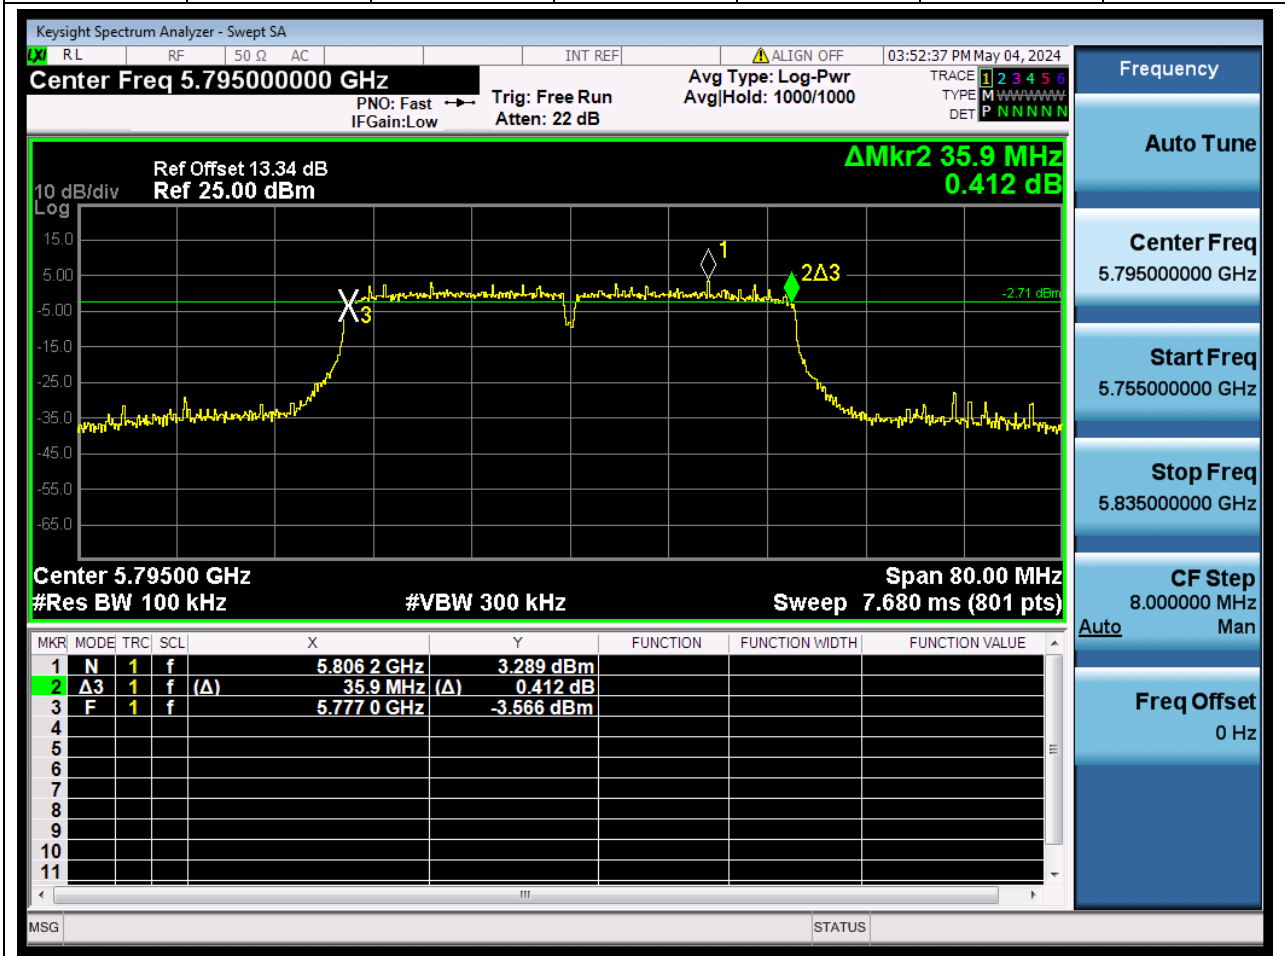

13. 802.11ac_40M_U-NII-3_H

13.1. A.2.1-6dB BandWidth(NTNV)

Center Frequency (MHz)	XdB Down	RBW (MHz)	Detector	Limit (MHz)	XdB BandWidth (MHz)	Verdict
5795	6	0.1	Peak	0.5	35.899902	Pass