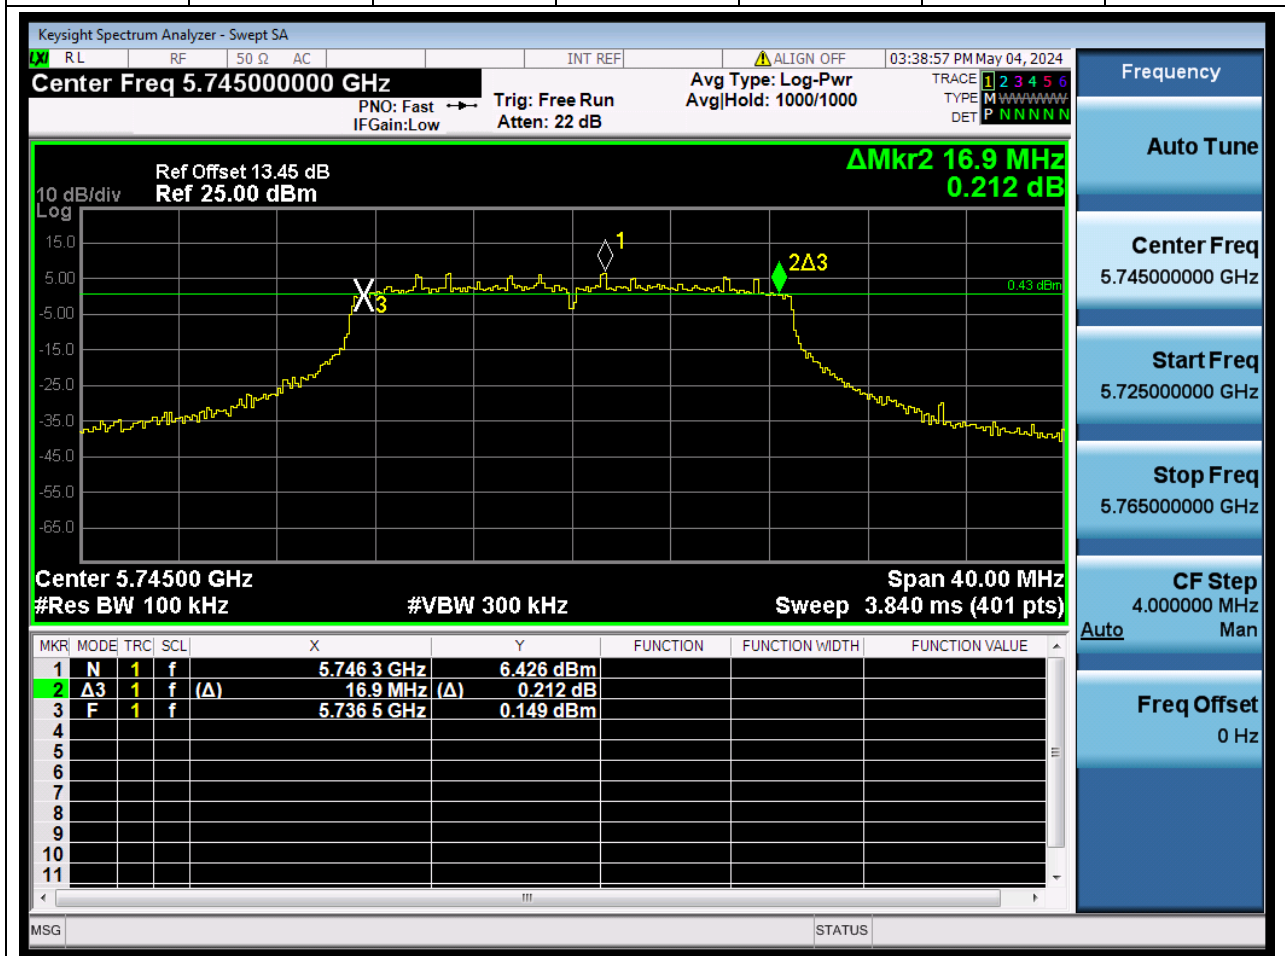

9. 802.11ac_20M_U-NII-3_L

9.1. A.2.1-6dB BandWidth(NTNV)

Center Frequency (MHz)	XdB Down	RBW (MHz)	Detector	Limit (MHz)	XdB BandWidth (MHz)	Verdict
5745	6	0.1	Peak	0.5	16.899902	Pass