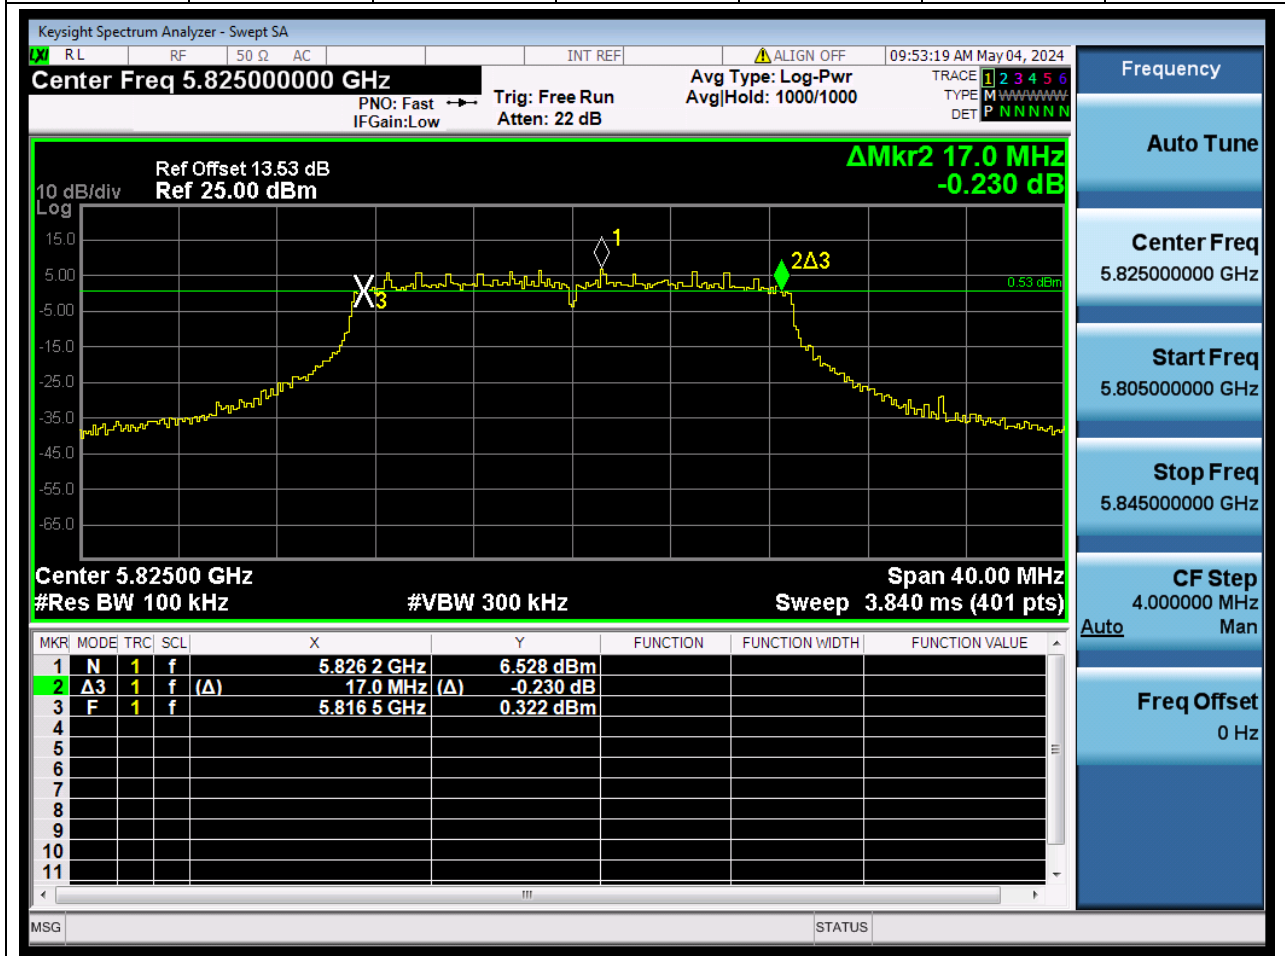

6. 802.11n_20M_U-NII-3_H

6.1. A.2.1-6dB BandWidth(NTNV)

Center Frequency (MHz)	XdB Down	RBW (MHz)	Detector	Limit (MHz)	XdB BandWidth (MHz)	Verdict
5825	6	0.1	Peak	0.5	17	Pass