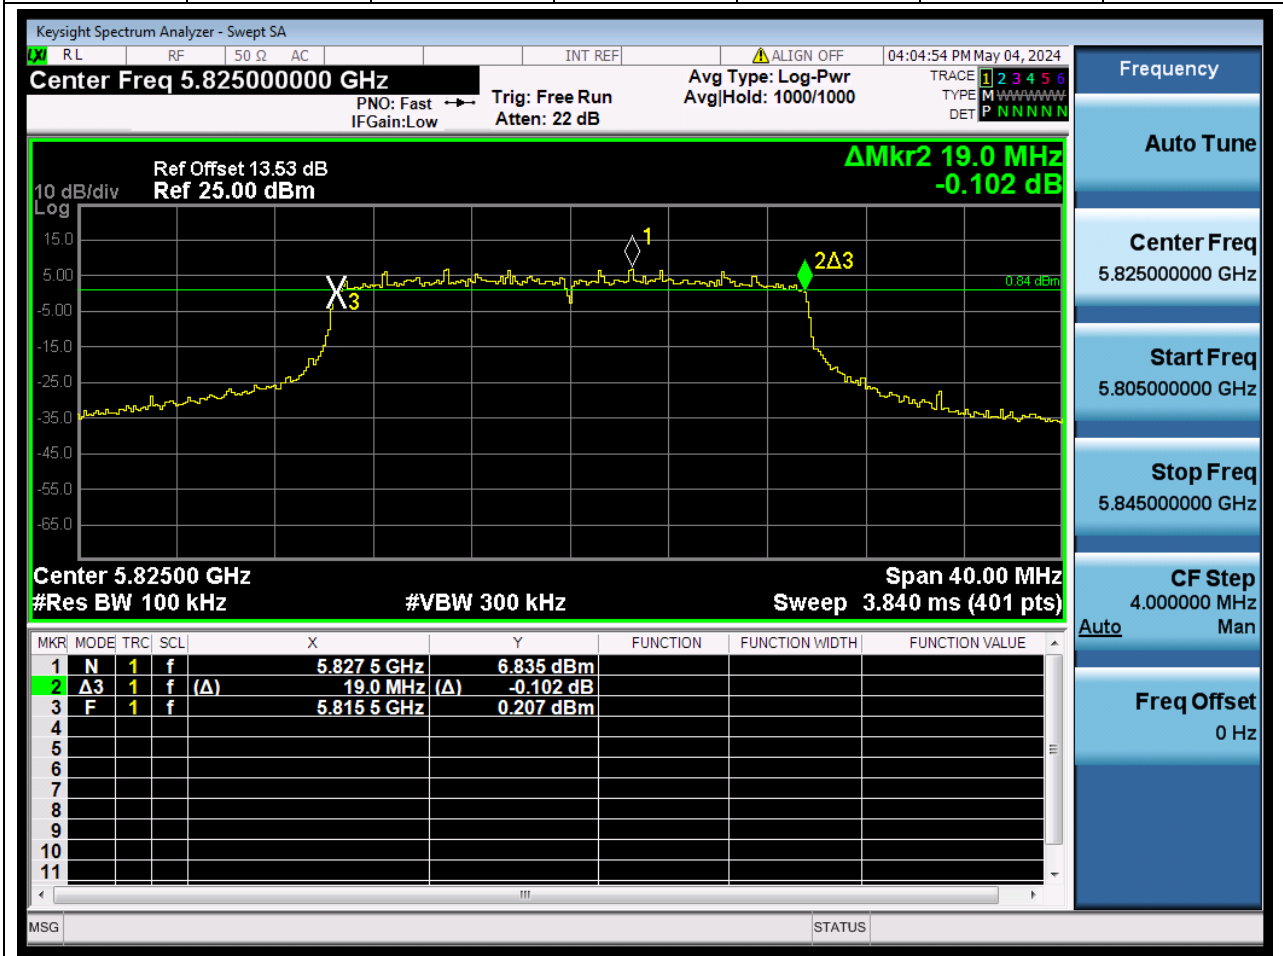

17. 802.11ax_20M_U-NII-3_H

17.1. A.2.1-6dB BandWidth(NTNV)

Center Frequency (MHz)	XdB Down	RBW (MHz)	Detector	Limit (MHz)	XdB BandWidth (MHz)	Verdict
5825	6	0.1	Peak	0.5	19	Pass