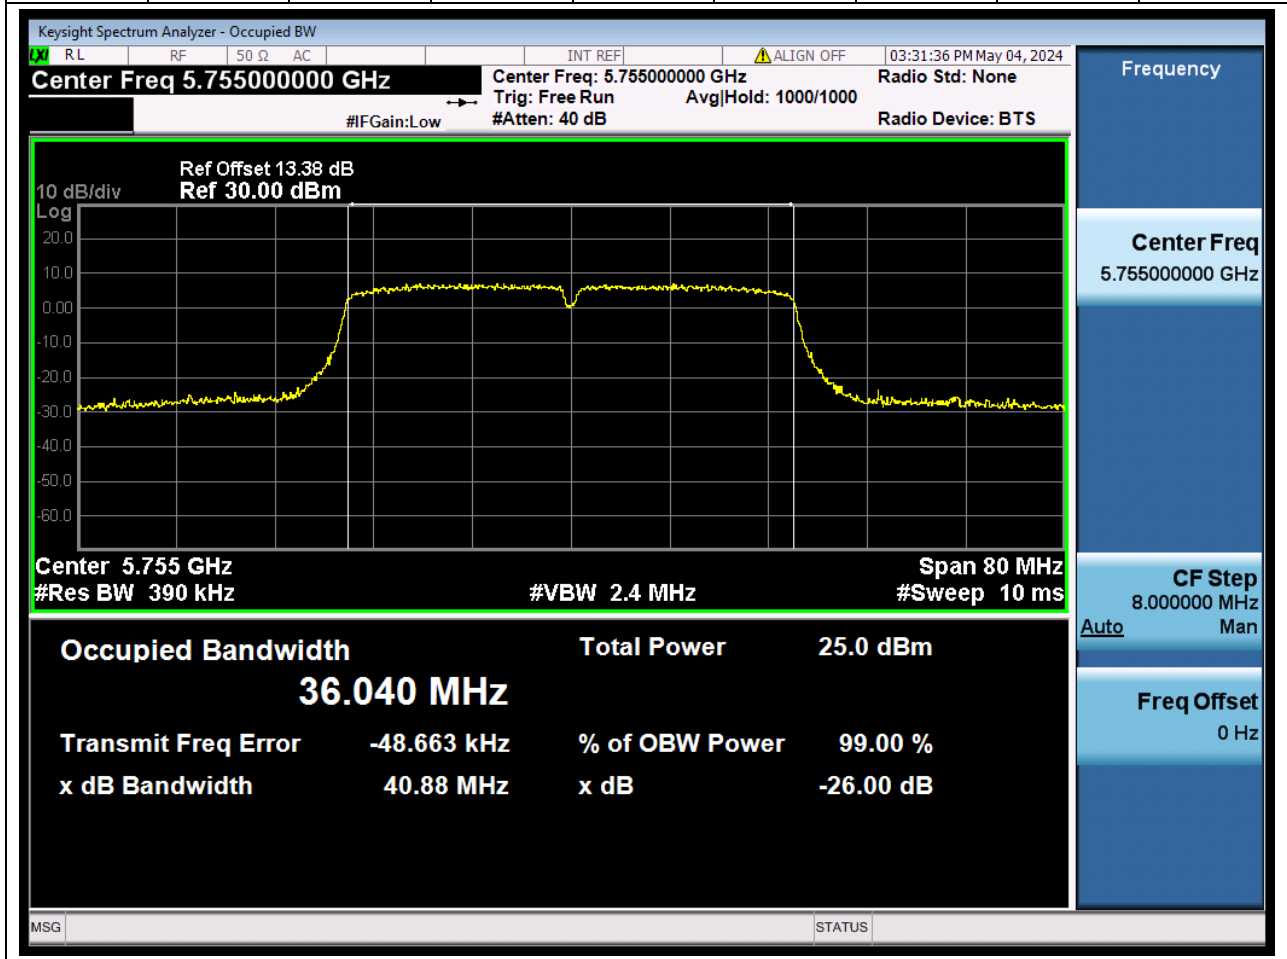

78. 802.11n_40M_U-NII-3_L

78.1. A.2.2-99% Bandwidth(NTNV)

Center Frequency (MHz)	OBW Power (%)		RBW (MHz)	Detector	Limit (MHz)	OBW (MHz)		Verdict
5755	99		0.39	Peak	0	36.040161		N/A