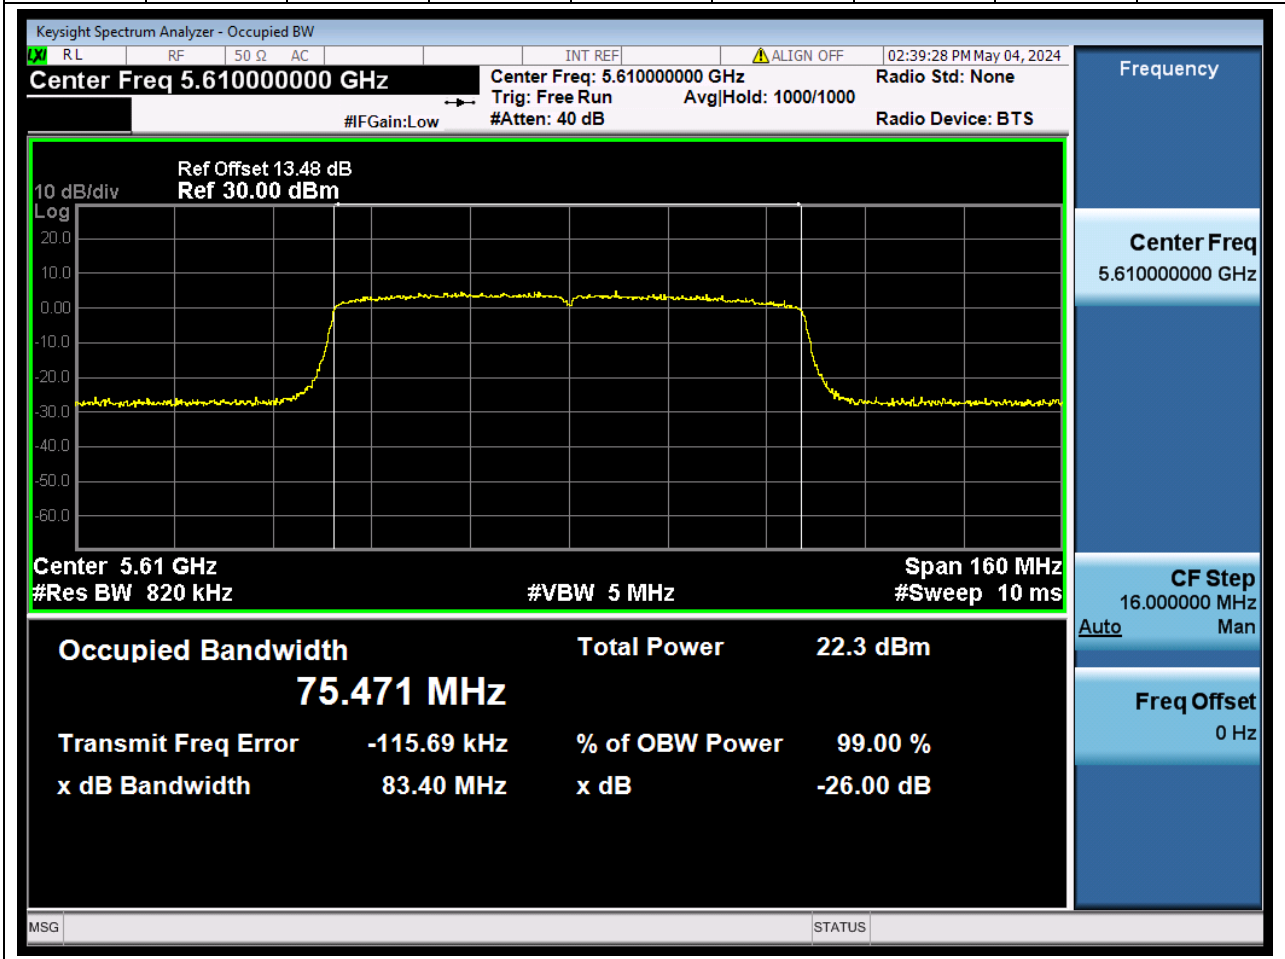

61. 802.11ac_80M_U-NII-2C_M

61.1. A.2.2-99% Bandwidth(NTNV)

Center Frequency (MHz)	OBW Power (%)		RBW (MHz)	Detector	Limit (MHz)	OBW (MHz)		Verdict
5610	99		0.82	Peak	0	75.471062		N/A