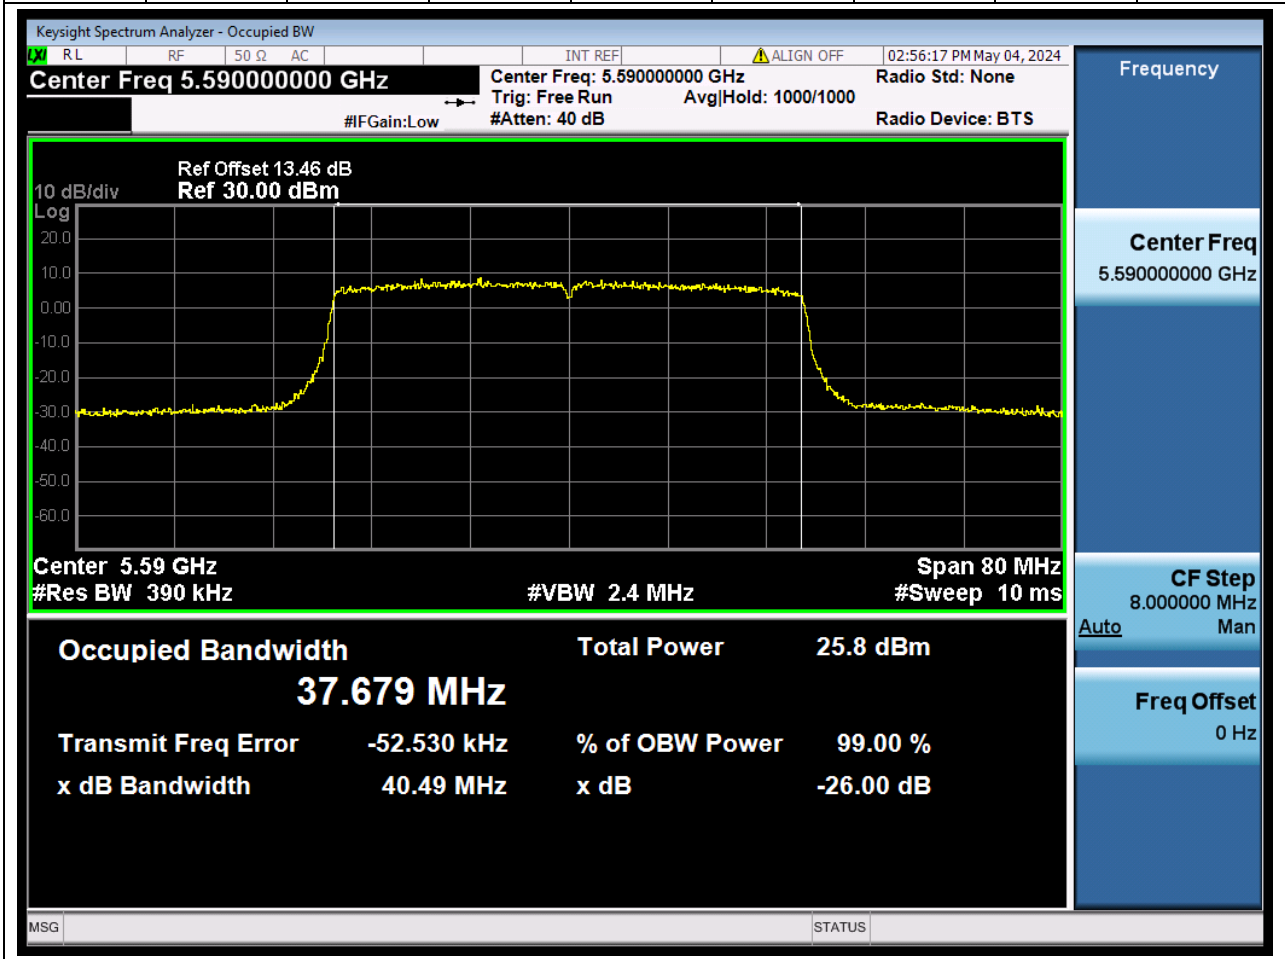

67. 802.11ax_40M_U-NII-2C_M

67.1. A.2.2-99% Bandwidth(NTNV)

Center Frequency (MHz)	OBW Power (%)		RBW (MHz)	Detector	Limit (MHz)	OBW (MHz)		Verdict
5590	99		0.39	Peak	0	37.67884 2		N/A