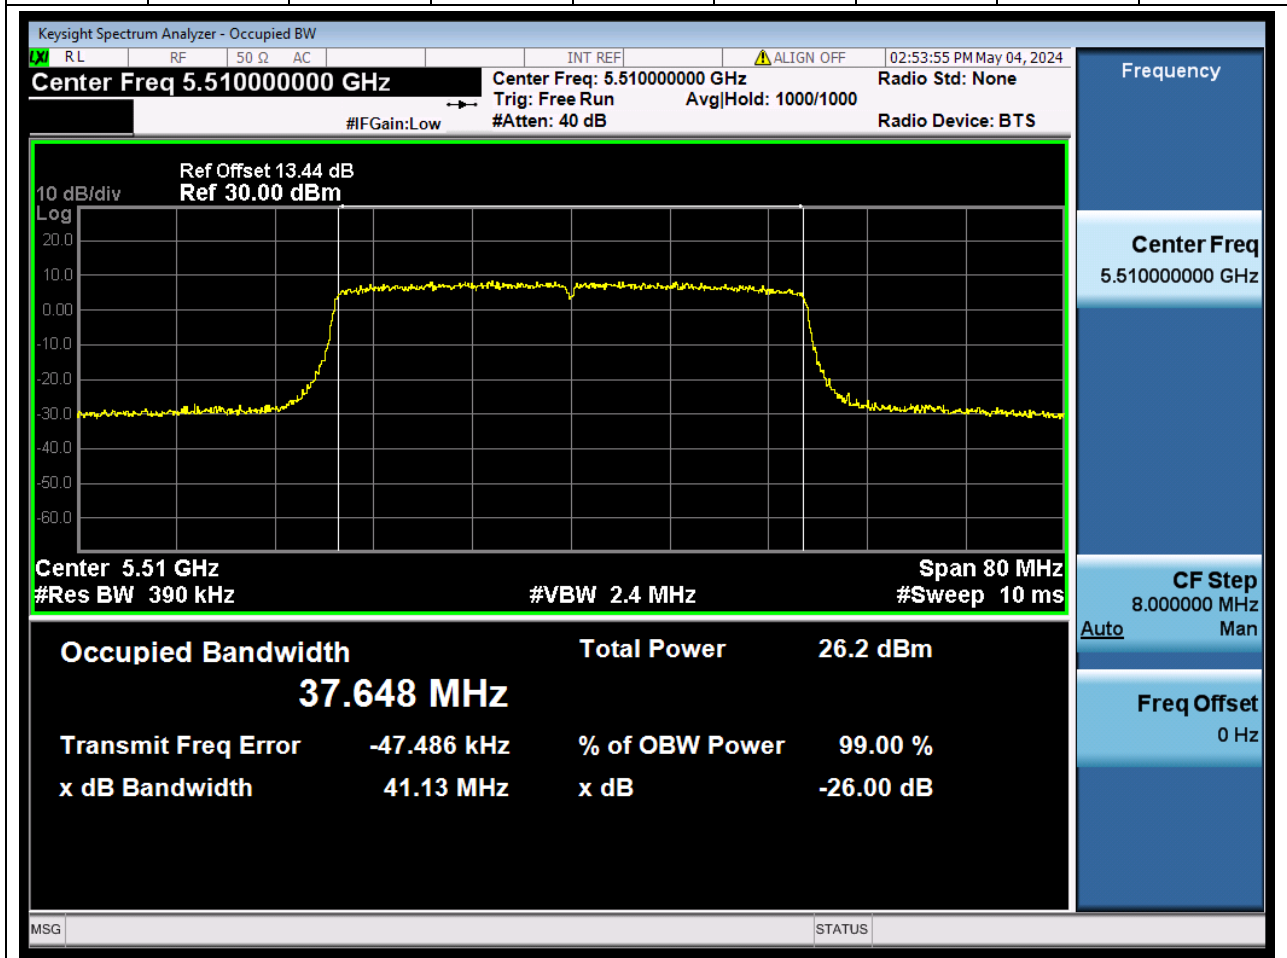

66. 802.11ax_40M_U-NII-2C_L

66.1. A.2.2-99% Bandwidth(NTNV)

Center Frequency (MHz)	OBW Power (%)		RBW (MHz)	Detector	Limit (MHz)	OBW (MHz)		Verdict
5510	99		0.39	Peak	0	37.647969		N/A