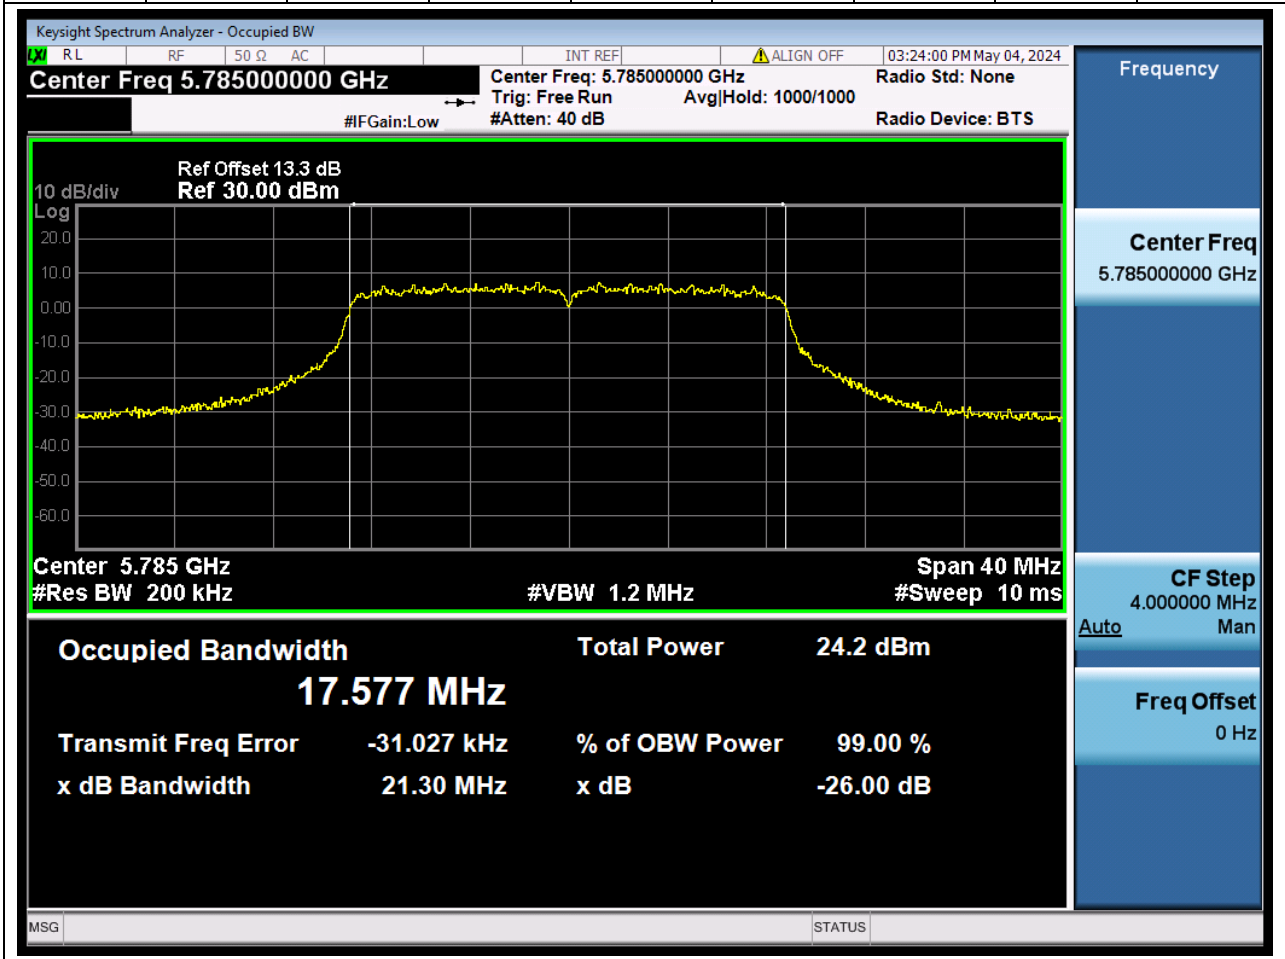

76. 802.11n_20M_U-NII-3_M

76.1. A.2.2-99% Bandwidth(NTNV)

Center Frequency (MHz)	OBW Power (%)		RBW (MHz)	Detector	Limit (MHz)	OBW (MHz)		Verdict
5785	99		0.2	Peak	0	17.57684		N/A