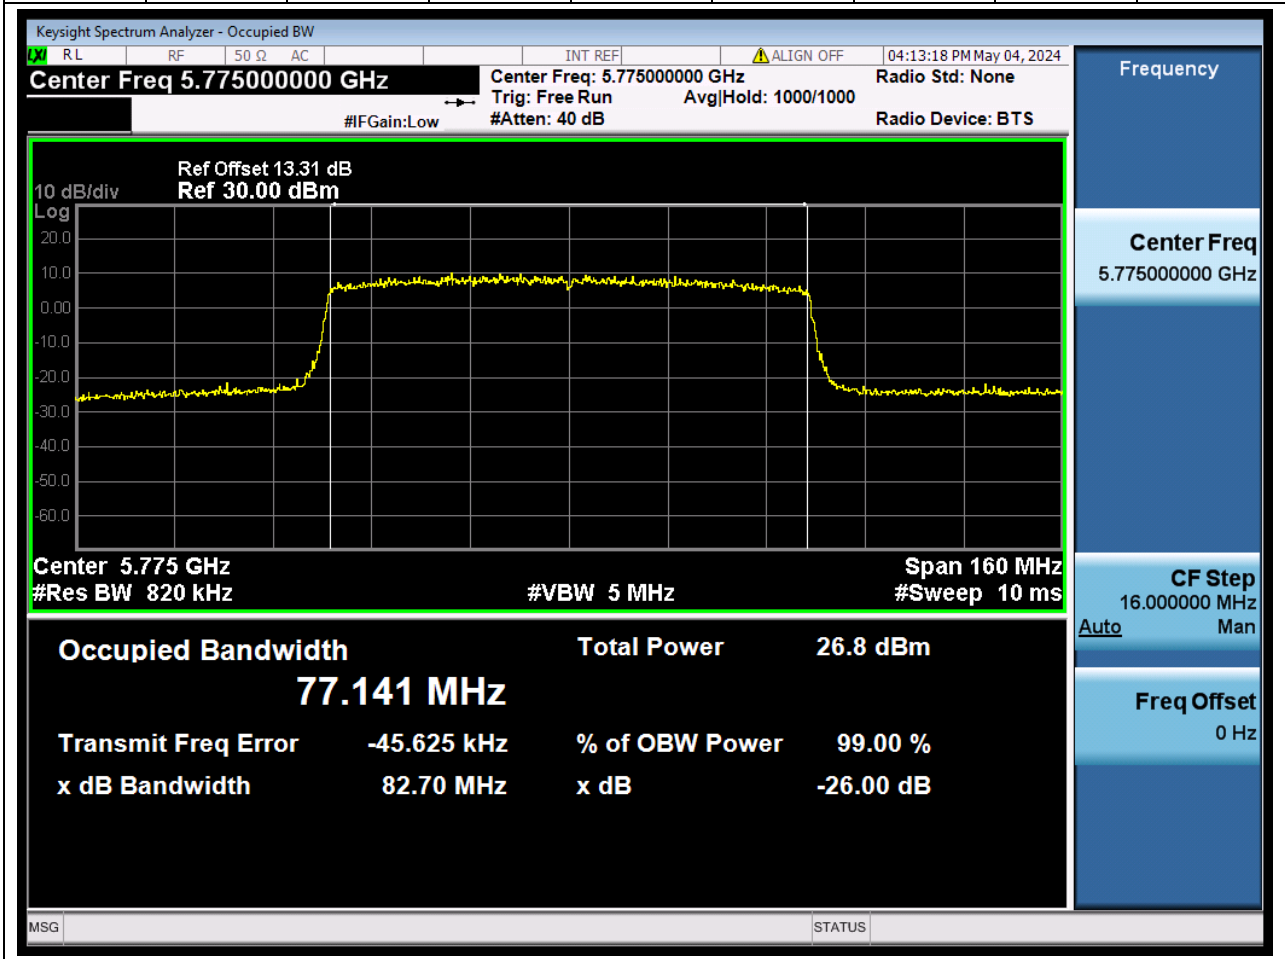

91. 802.11ax_80M_U-NII-3_M

91.1. A.2.2-99% Bandwidth(NTNV)

Center Frequency (MHz)	OBW Power (%)		RBW (MHz)	Detector	Limit (MHz)	OBW (MHz)		Verdict
5775	99		0.82	Peak	0	77.140643		N/A

--BLANK BELOW--