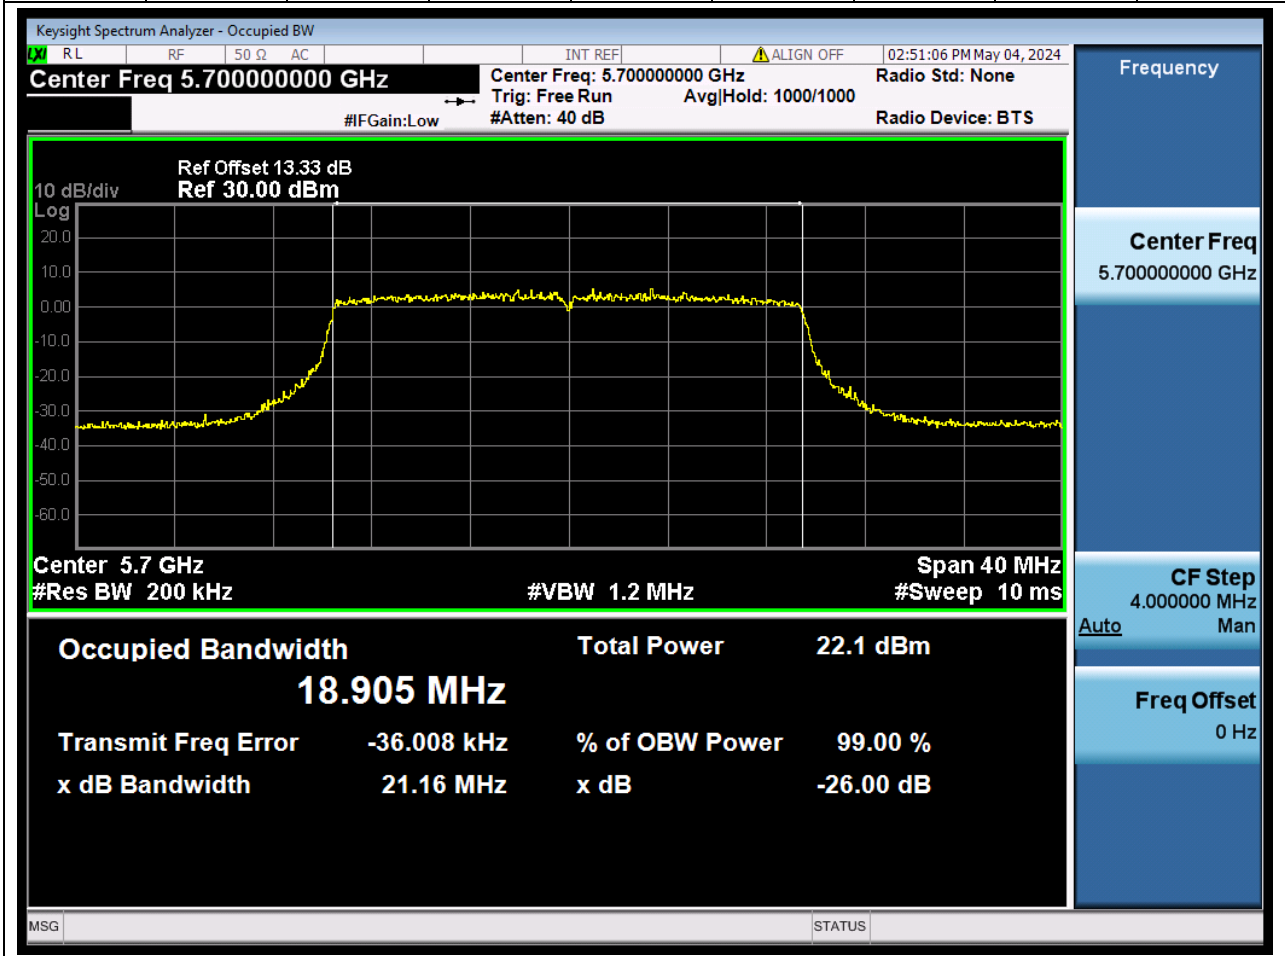

65. 802.11ax_20M_U-NII-2C_H

65.1. A.2.2-99% Bandwidth(NTNV)

Center Frequency (MHz)	OBW Power (%)		RBW (MHz)	Detector	Limit (MHz)	OBW (MHz)		Verdict
5700	99		0.2	Peak	0	18.90494		N/A