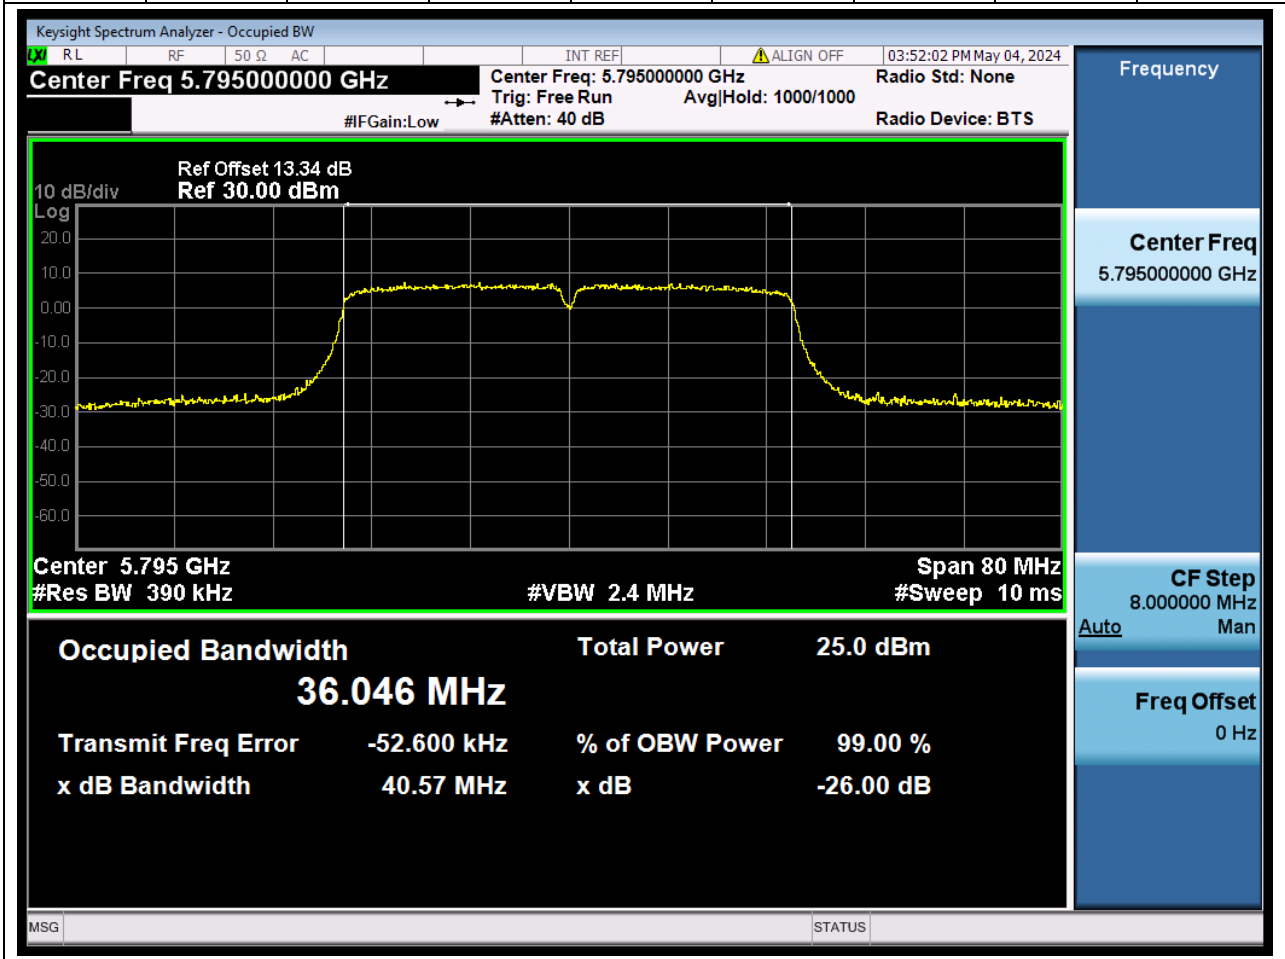

84. 802.11ac_40M_U-NII-3_H

84.1. A.2.2-99% Bandwidth(NTNV)

Center Frequency (MHz)	OBW Power (%)		RBW (MHz)	Detector	Limit (MHz)	OBW (MHz)		Verdict
5795	99		0.39	Peak	0	36.04555 1		N/A