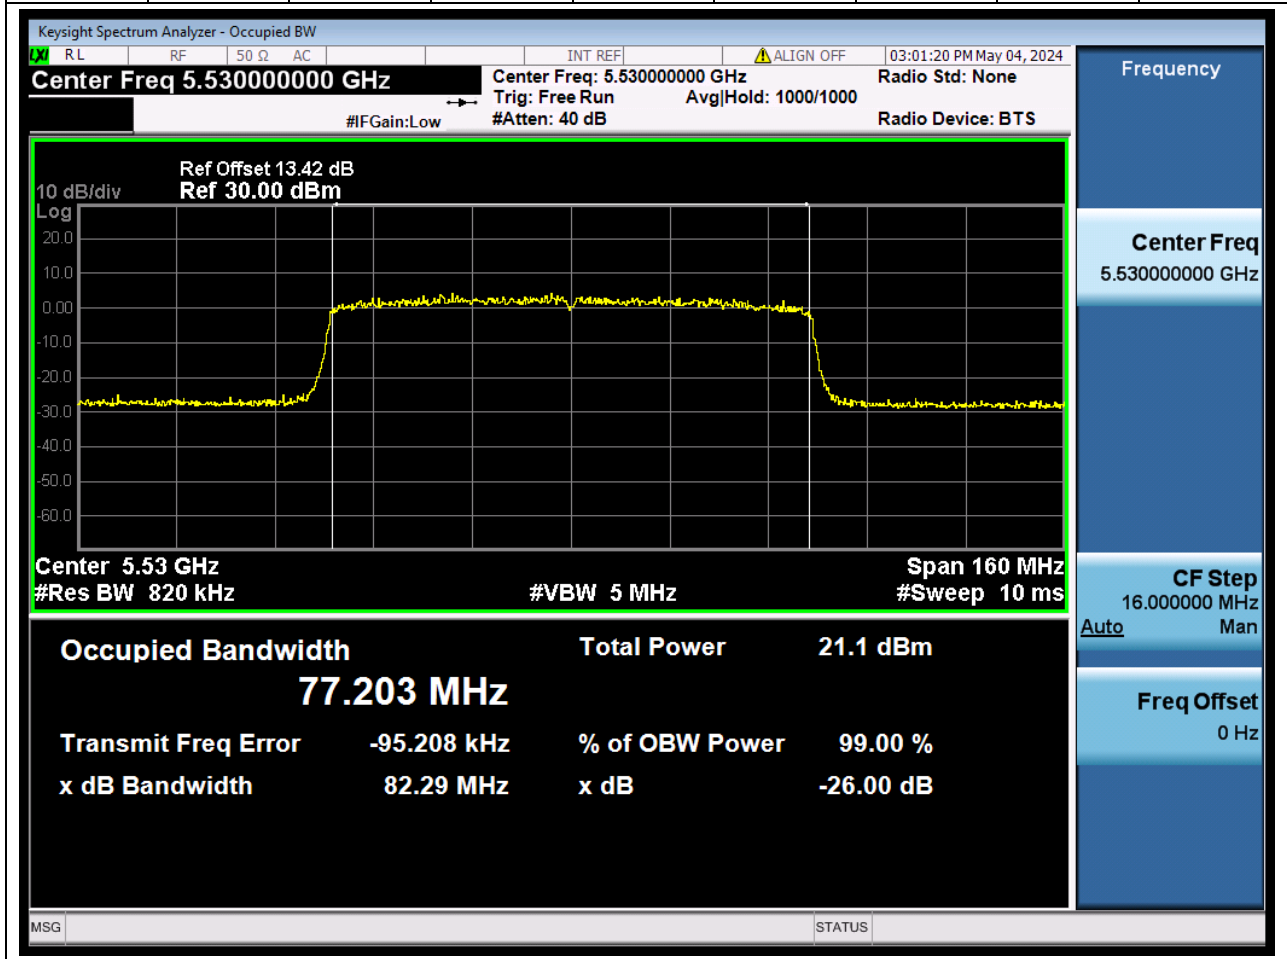

69. 802.11ax_80M_U-NII-2C_L

69.1. A.2.2-99% Bandwidth(NTNV)

Center Frequency (MHz)	OBW Power (%)		RBW (MHz)	Detector	Limit (MHz)	OBW (MHz)		Verdict
5530	99		0.82	Peak	0	77.20310 2		N/A