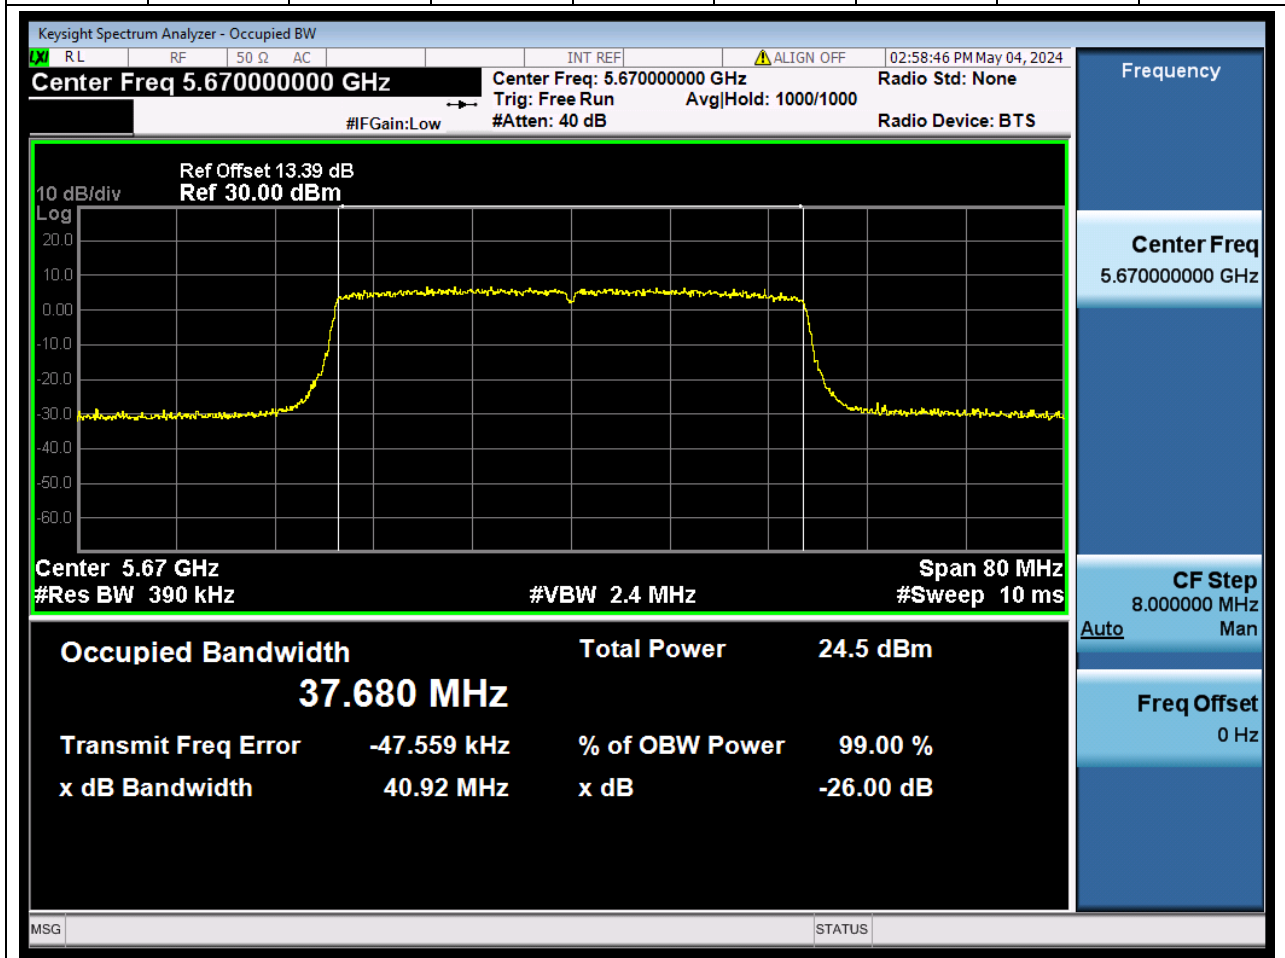

68. 802.11ax_40M_U-NII-2C_H

68.1. A.2.2-99% Bandwidth(NTNV)

Center Frequency (MHz)	OBW Power (%)		RBW (MHz)	Detector	Limit (MHz)	OBW (MHz)		Verdict
5670	99		0.39	Peak	0	37.67986 2		N/A