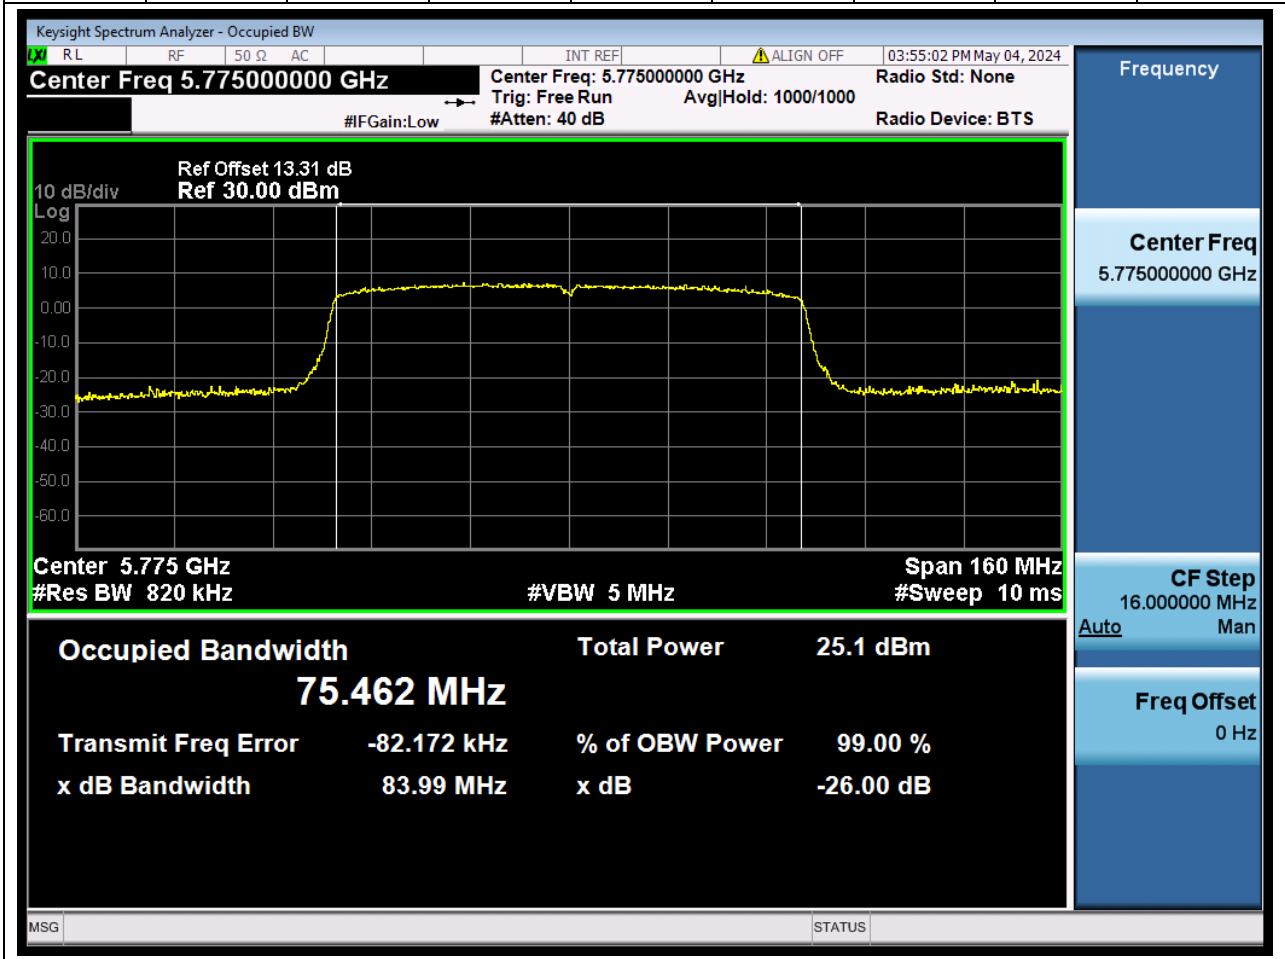

85. 802.11ac_80M_U-NII-3_M

85.1. A.2.2-99% Bandwidth(NTNV)

Center Frequency (MHz)	OBW Power (%)		RBW (MHz)	Detector	Limit (MHz)	OBW (MHz)		Verdict
5775	99		0.82	Peak	0	75.462314		N/A