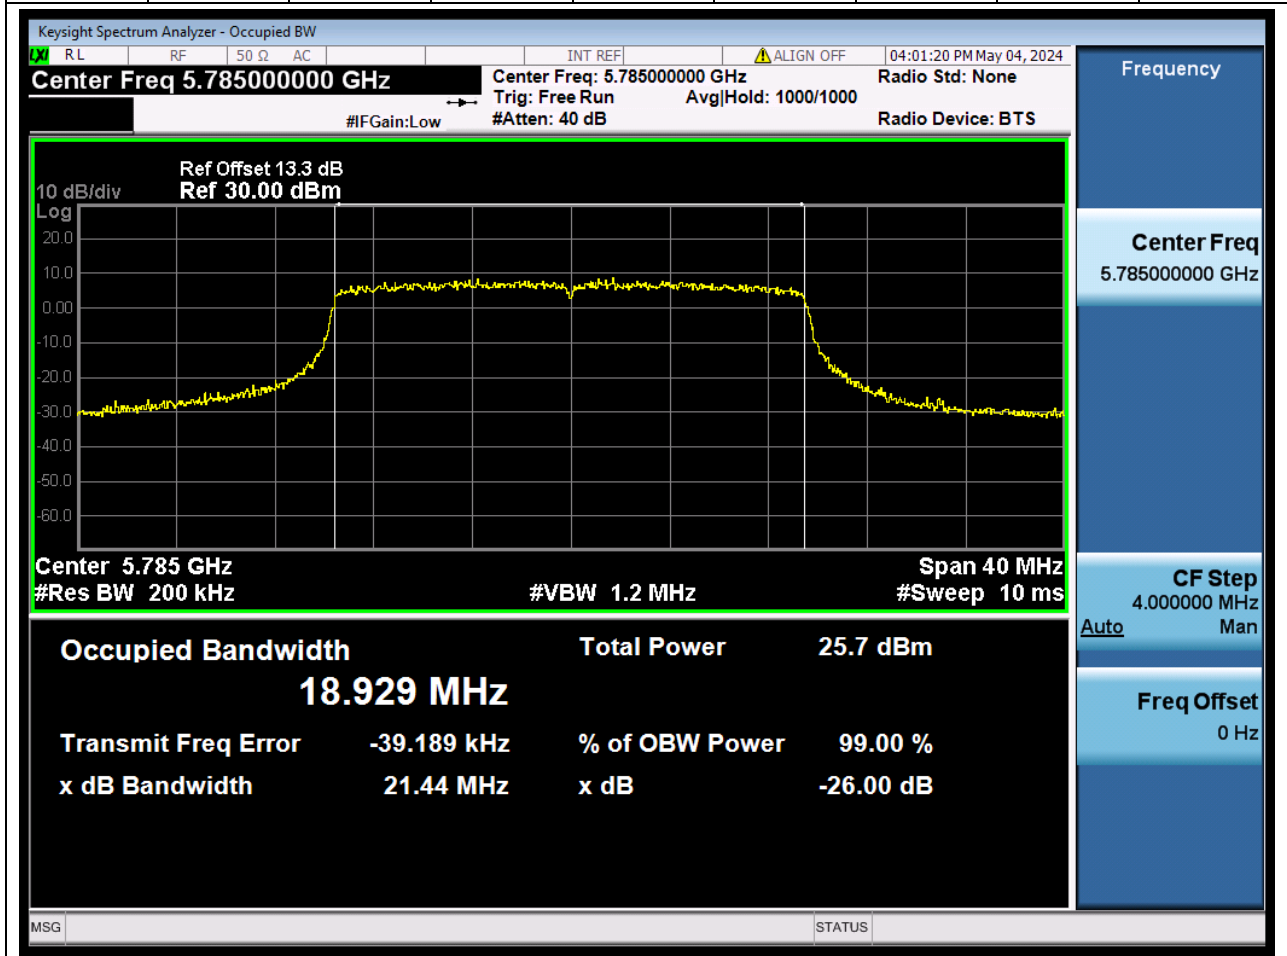

87. 802.11ax_20M_U-NII-3_M

87.1. A.2.2-99% Bandwidth(NTNV)

Center Frequency (MHz)	OBW Power (%)		RBW (MHz)	Detector	Limit (MHz)	OBW (MHz)		Verdict
5785	99		0.2	Peak	0	18.928925		N/A