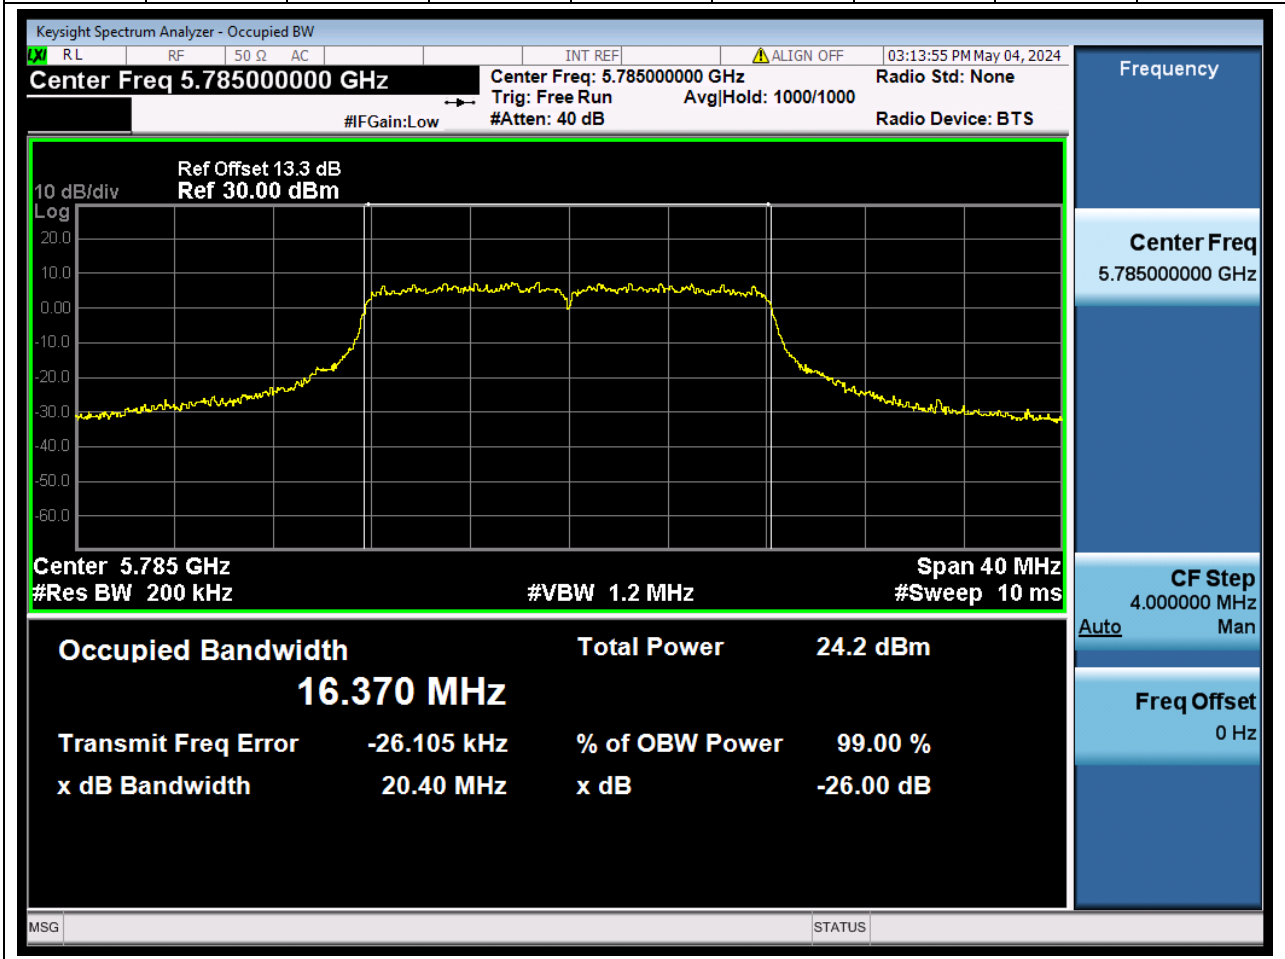

73. 802.11a_20M_U-NII-3_M

73.1. A.2.2-99% Bandwidth(NTNV)

Center Frequency (MHz)	OBW Power (%)		RBW (MHz)	Detector	Limit (MHz)	OBW (MHz)		Verdict
5785	99		0.2	Peak	0	16.370327		N/A