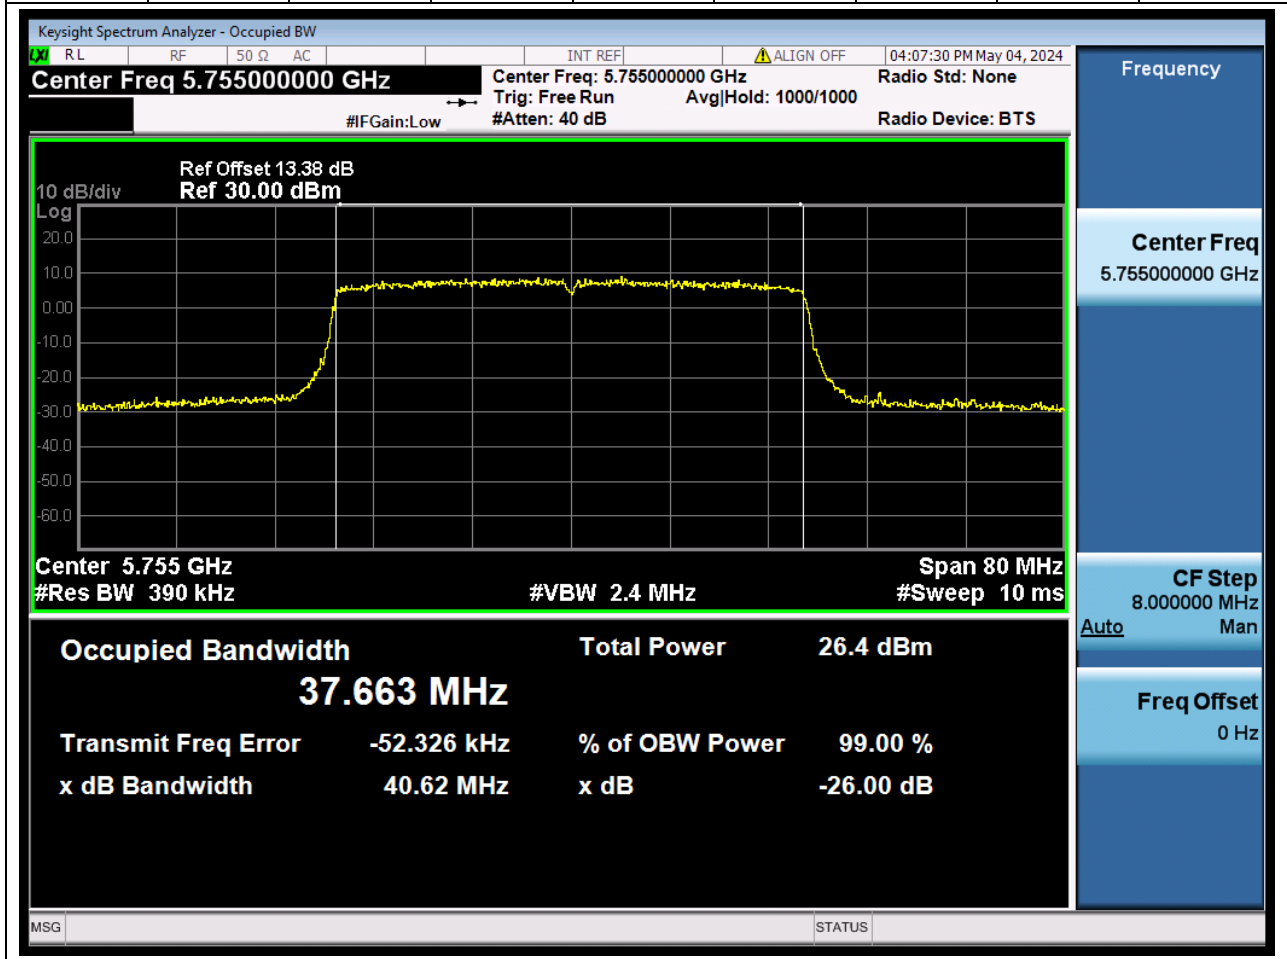

89. 802.11ax_40M_U-NII-3_L

89.1. A.2.2-99% Bandwidth(NTNV)

Center Frequency (MHz)	OBW Power (%)		RBW (MHz)	Detector	Limit (MHz)	OBW (MHz)		Verdict
5755	99		0.39	Peak	0	37.663076		N/A