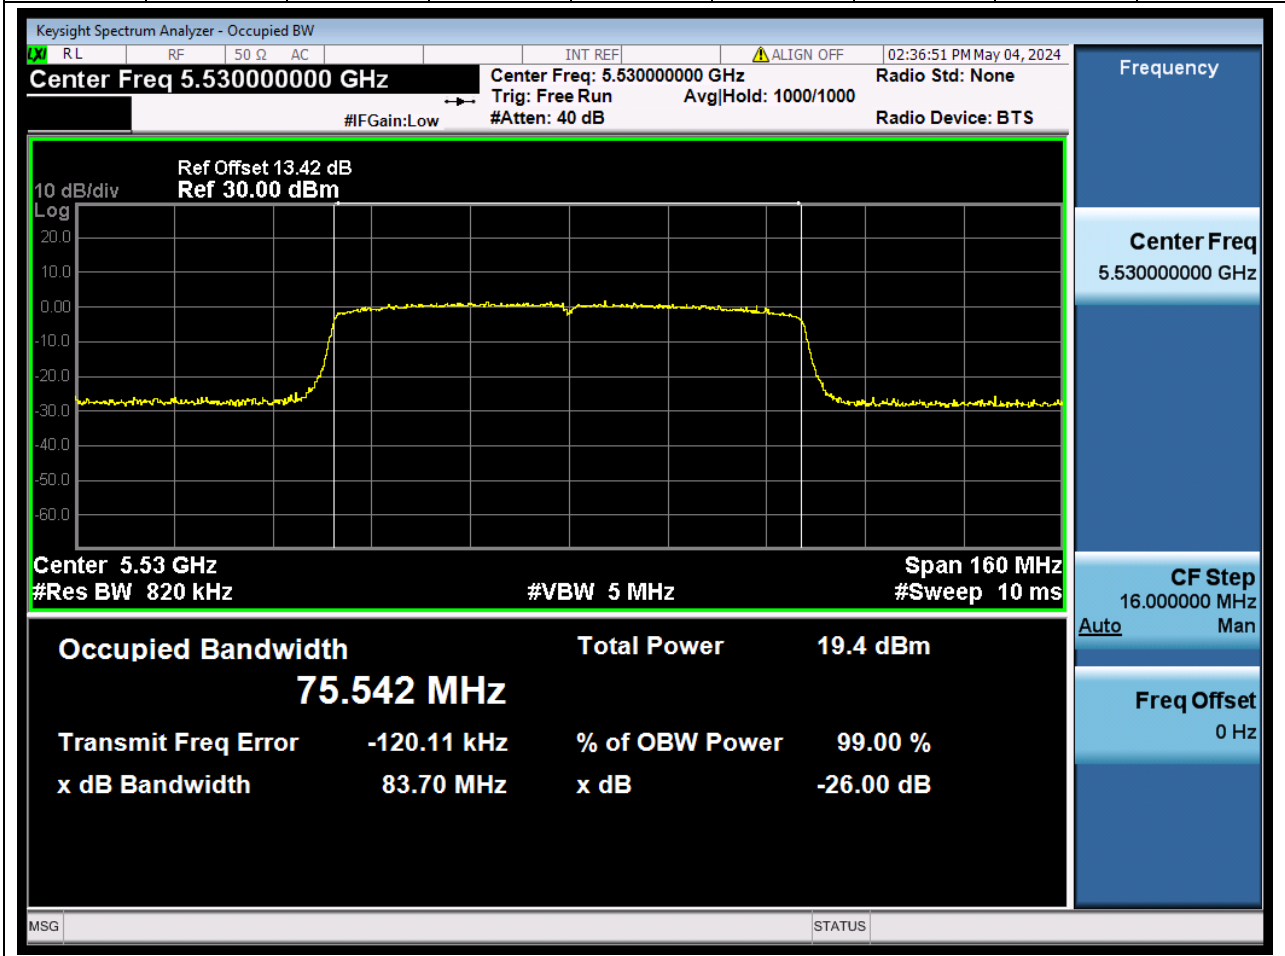

60. 802.11ac_80M_U-NII-2C_L

60.1. A.2.2-99% Bandwidth(NTNV)

Center Frequency (MHz)	OBW Power (%)		RBW (MHz)	Detector	Limit (MHz)	OBW (MHz)		Verdict
5530	99		0.82	Peak	0	75.54198		N/A