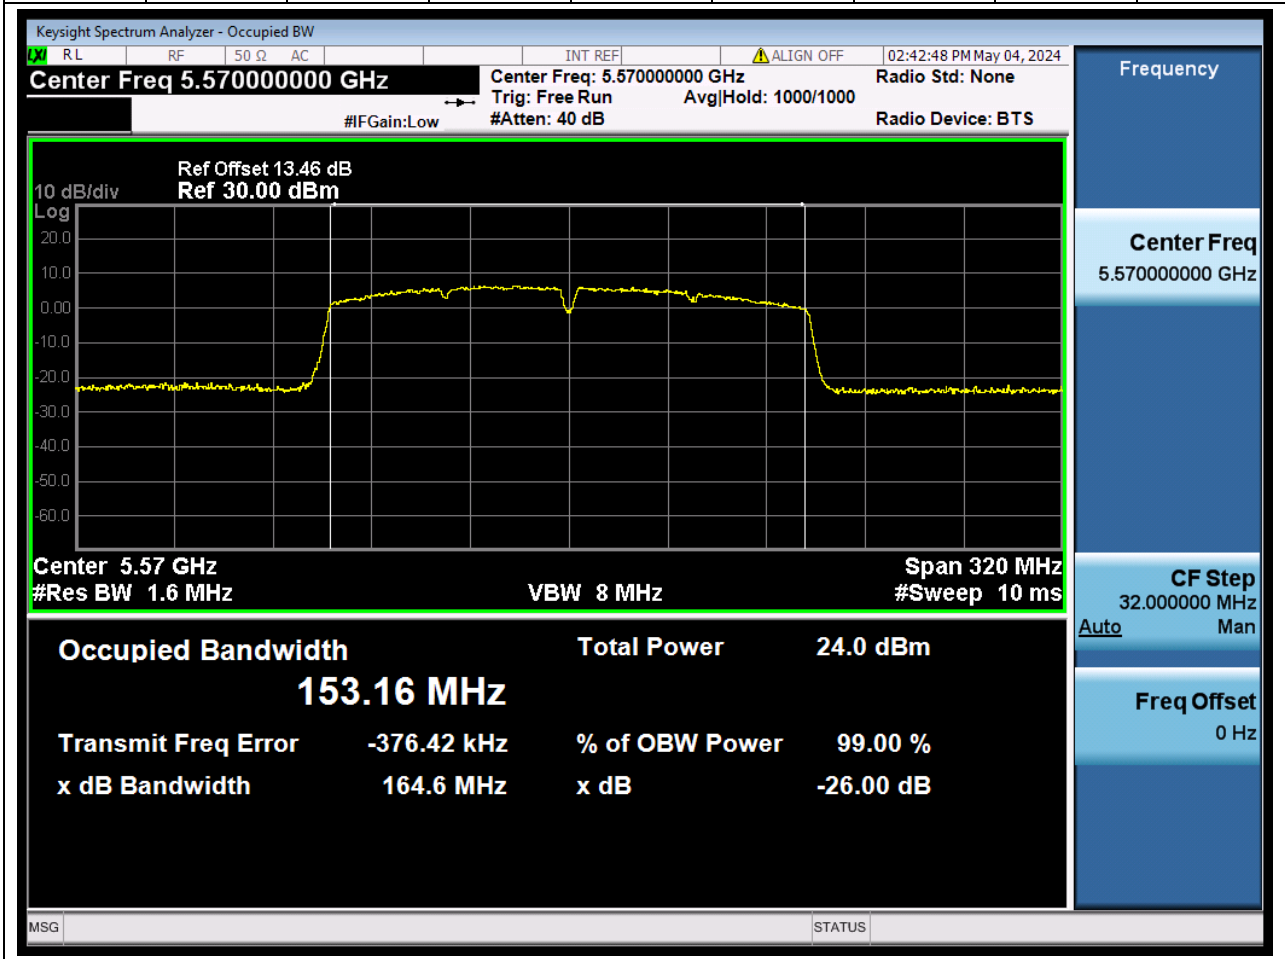

62. 802.11ac_160M_U-NII-2C_M

62.1. A.2.2-99% Bandwidth(NTNV)

Center Frequency (MHz)	OBW Power (%)		RBW (MHz)	Detector	Limit (MHz)	OBW (MHz)		Verdict
5570	99		1.6	Peak	0	153.160271		N/A