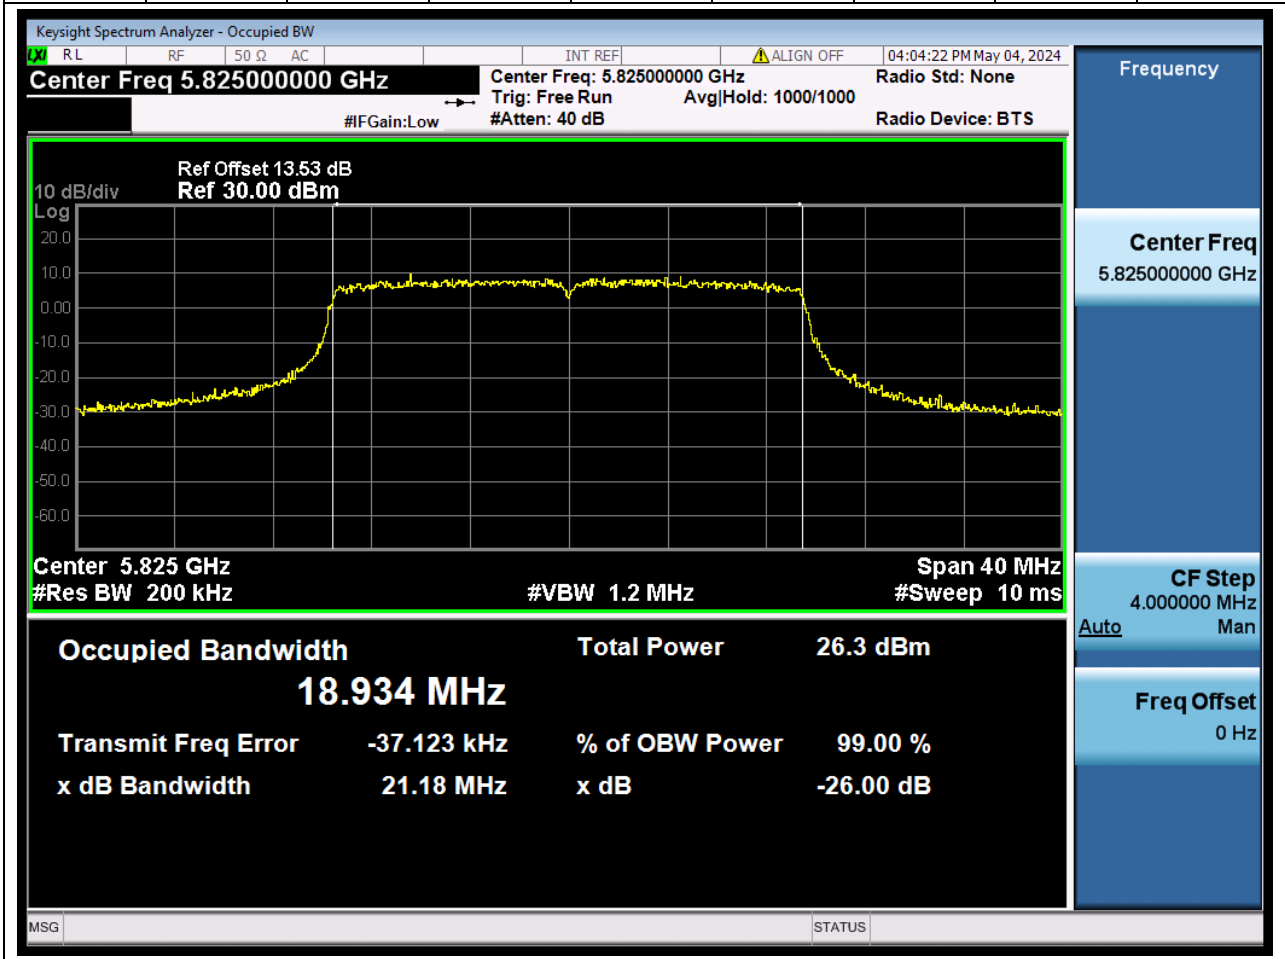

88. 802.11ax_20M_U-NII-3_H

88.1. A.2.2-99% Bandwidth(NTNV)

Center Frequency (MHz)	OBW Power (%)		RBW (MHz)	Detector	Limit (MHz)	OBW (MHz)		Verdict
5825	99		0.2	Peak	0	18.933525		N/A