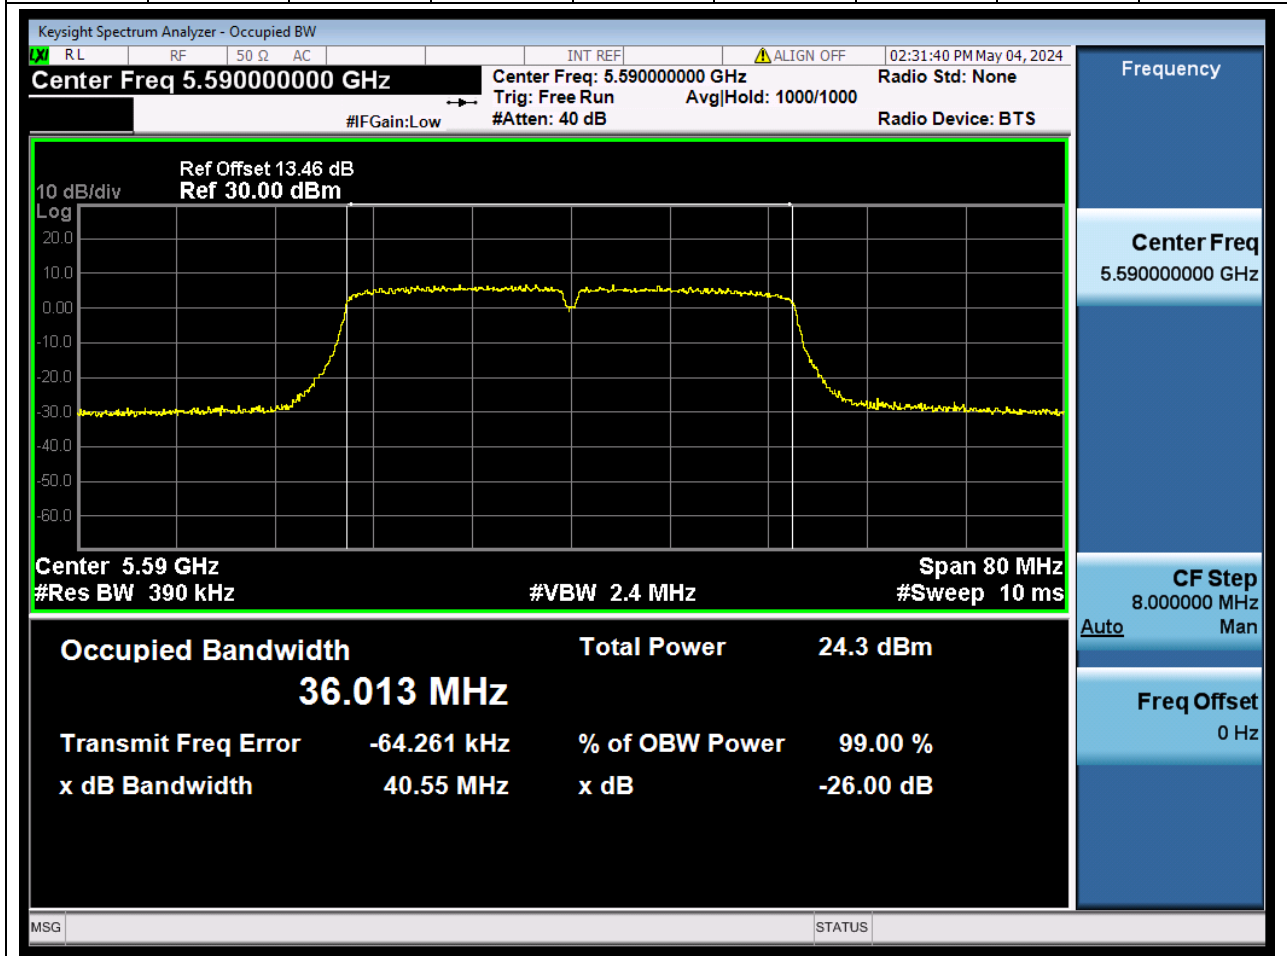

58. 802.11ac_40M_U-NII-2C_M

58.1. A.2.2-99% Bandwidth(NTNV)

Center Frequency (MHz)	OBW Power (%)		RBW (MHz)	Detector	Limit (MHz)	OBW (MHz)		Verdict
5590	99		0.39	Peak	0	36.012716		N/A