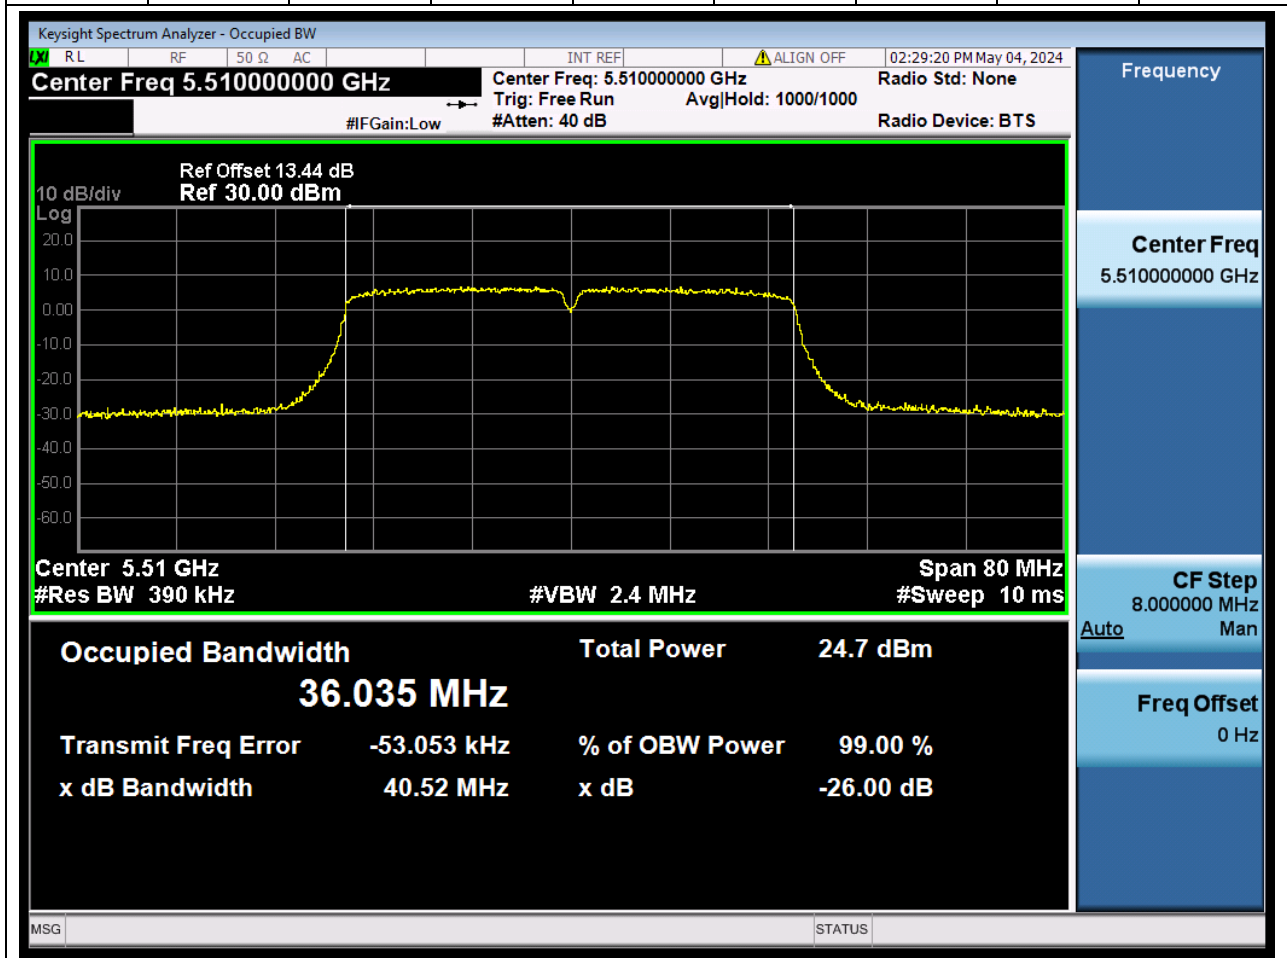

57. 802.11ac_40M_U-NII-2C_L

57.1. A.2.2-99% Bandwidth(NTNV)

Center Frequency (MHz)	OBW Power (%)		RBW (MHz)	Detector	Limit (MHz)	OBW (MHz)		Verdict
5510	99		0.39	Peak	0	36.035165		N/A