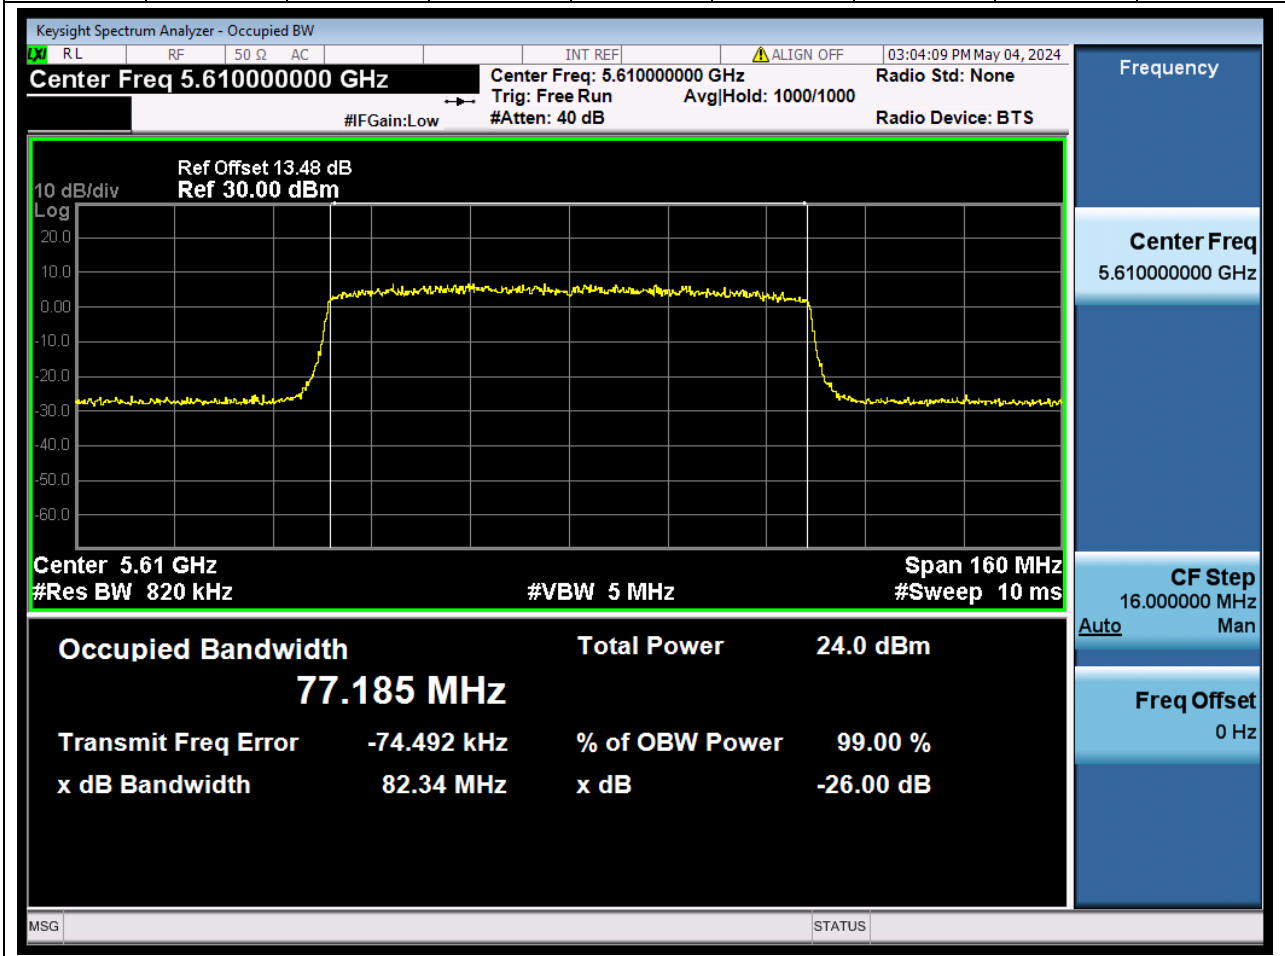

70. 802.11ax_80M_U-NII-2C_M

70.1. A.2.2-99% Bandwidth(NTNV)

Center Frequency (MHz)	OBW Power (%)		RBW (MHz)	Detector	Limit (MHz)	OBW (MHz)		Verdict
5610	99		0.82	Peak	0	77.18468		N/A