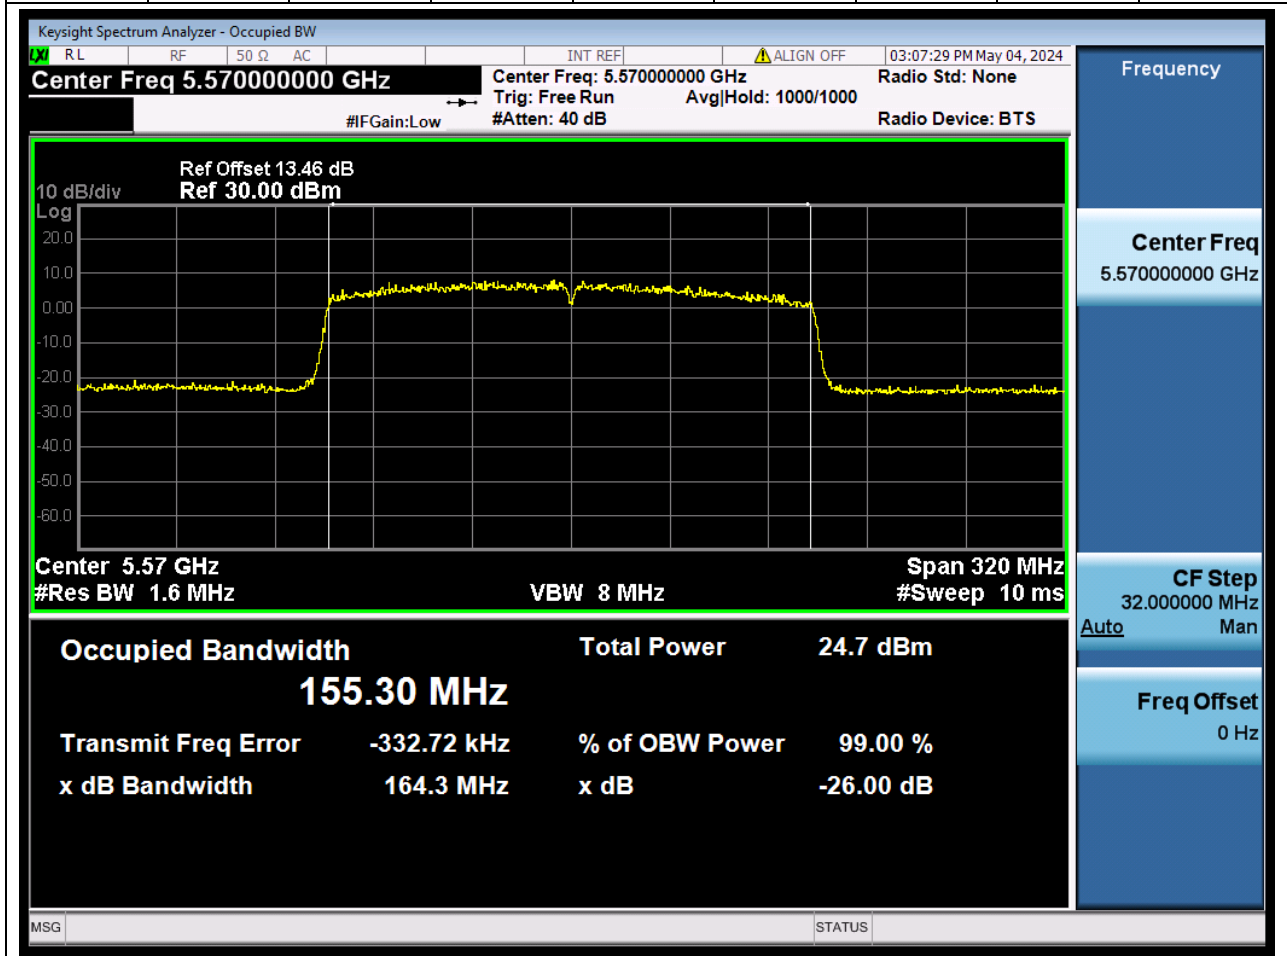

71. 802.11ax_160M_U-NII-2C_M

71.1. A.2.2-99% Bandwidth(NTNV)

Center Frequency (MHz)	OBW Power (%)		RBW (MHz)	Detector	Limit (MHz)	OBW (MHz)		Verdict
5570	99		1.6	Peak	0	155.3032 92		N/A