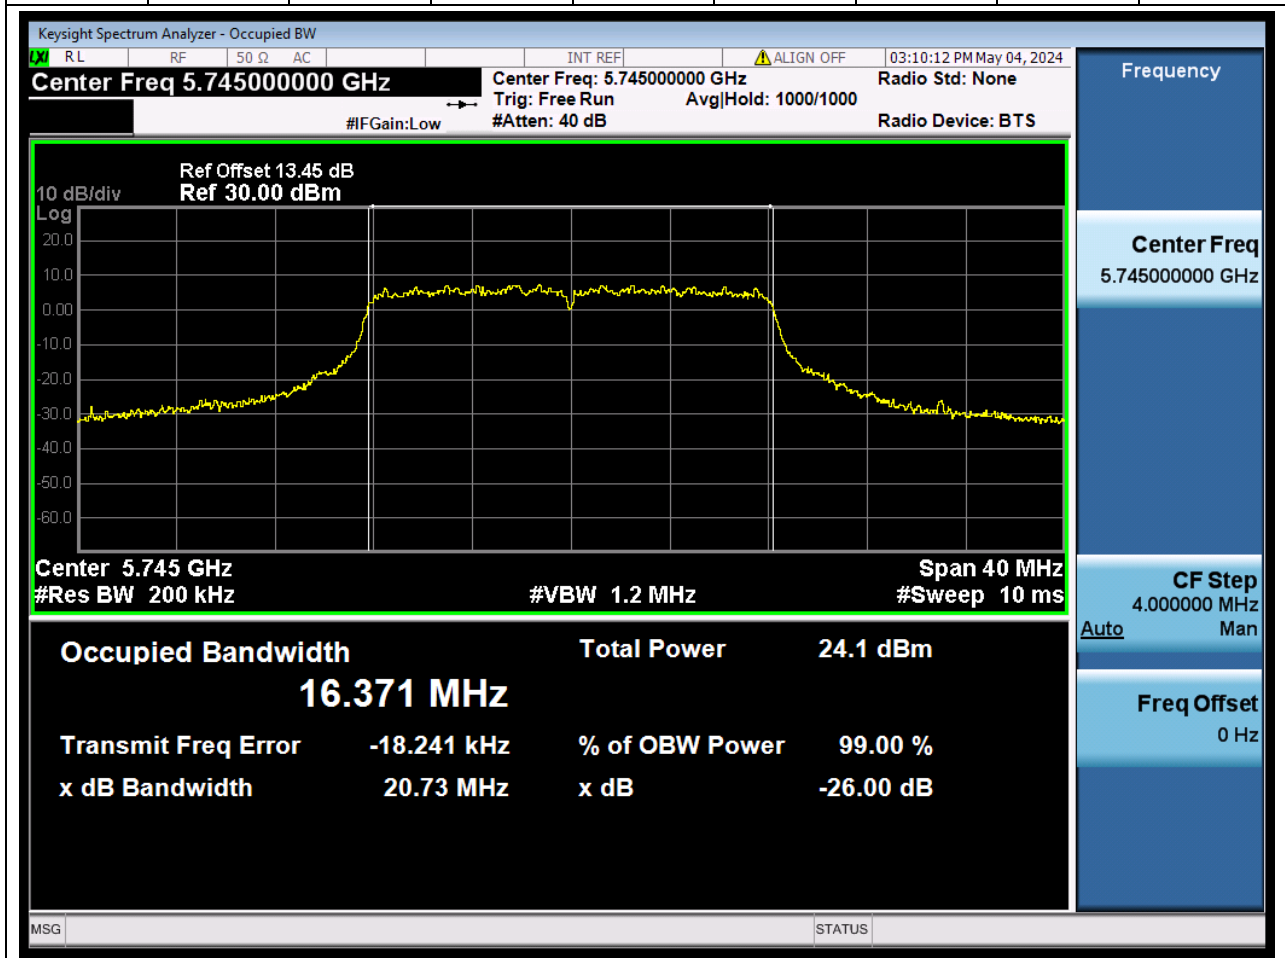

72. 802.11a_20M_U-NII-3_L

72.1. A.2.2-99% Bandwidth(NTNV)

Center Frequency (MHz)	OBW Power (%)		RBW (MHz)	Detector	Limit (MHz)	OBW (MHz)		Verdict
5745	99		0.2	Peak	0	16.371079		N/A