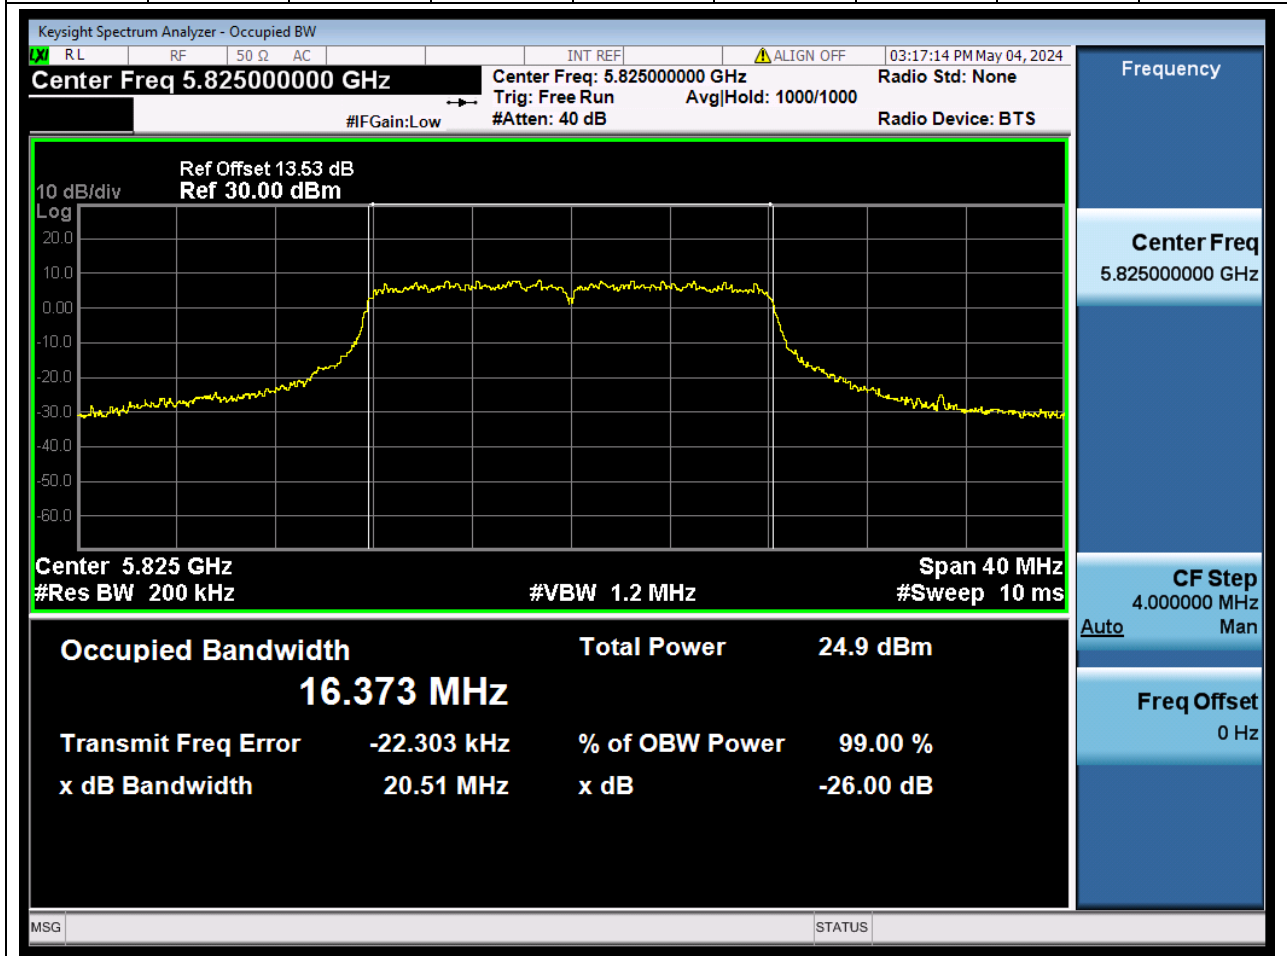

74. 802.11a_20M_U-NII-3_H

74.1. A.2.2-99% Bandwidth(NTNV)

Center Frequency (MHz)	OBW Power (%)		RBW (MHz)	Detector	Limit (MHz)	OBW (MHz)		Verdict
5825	99		0.2	Peak	0	16.373472		N/A