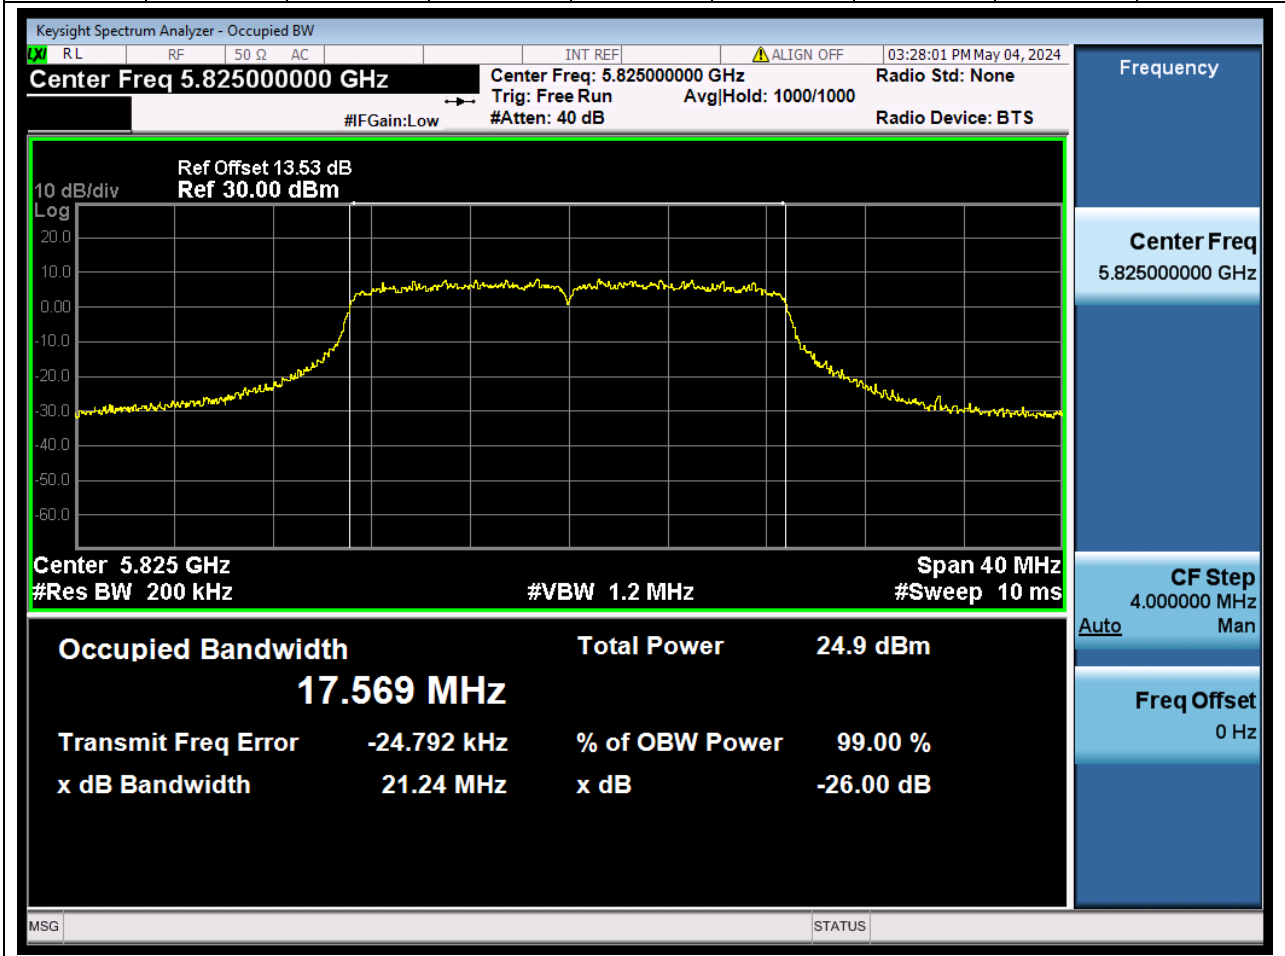

77. 802.11n_20M_U-NII-3_H

77.1. A.2.2-99% Bandwidth(NTNV)

Center Frequency (MHz)	OBW Power (%)		RBW (MHz)	Detector	Limit (MHz)	OBW (MHz)		Verdict
5825	99		0.2	Peak	0	17.569		N/A