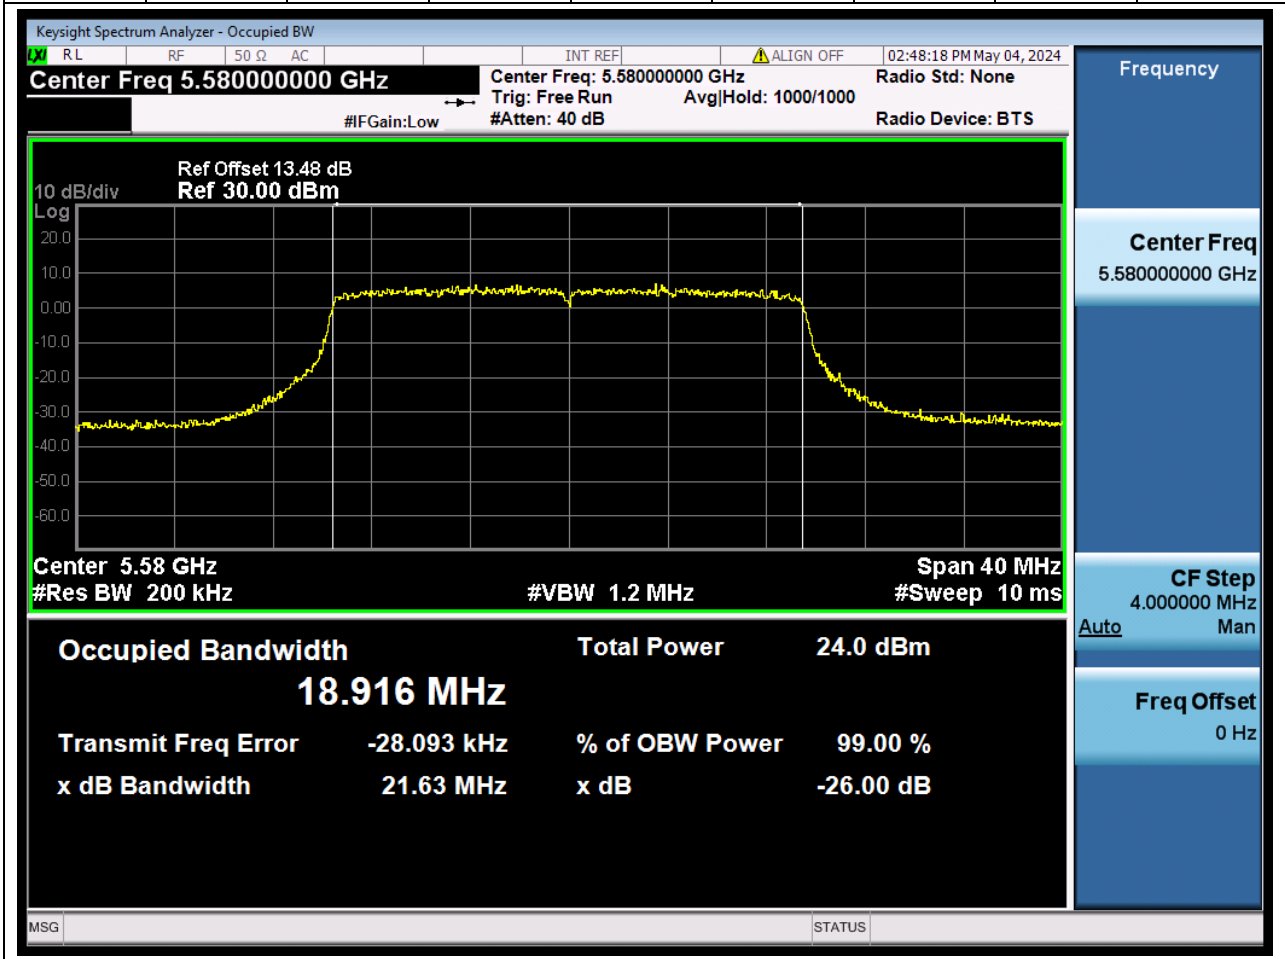

64. 802.11ax_20M_U-NII-2C_M

64.1. A.2.2-99% Bandwidth(NTNV)

Center Frequency (MHz)	OBW Power (%)		RBW (MHz)	Detector	Limit (MHz)	OBW (MHz)		Verdict
5580	99		0.2	Peak	0	18.915897		N/A