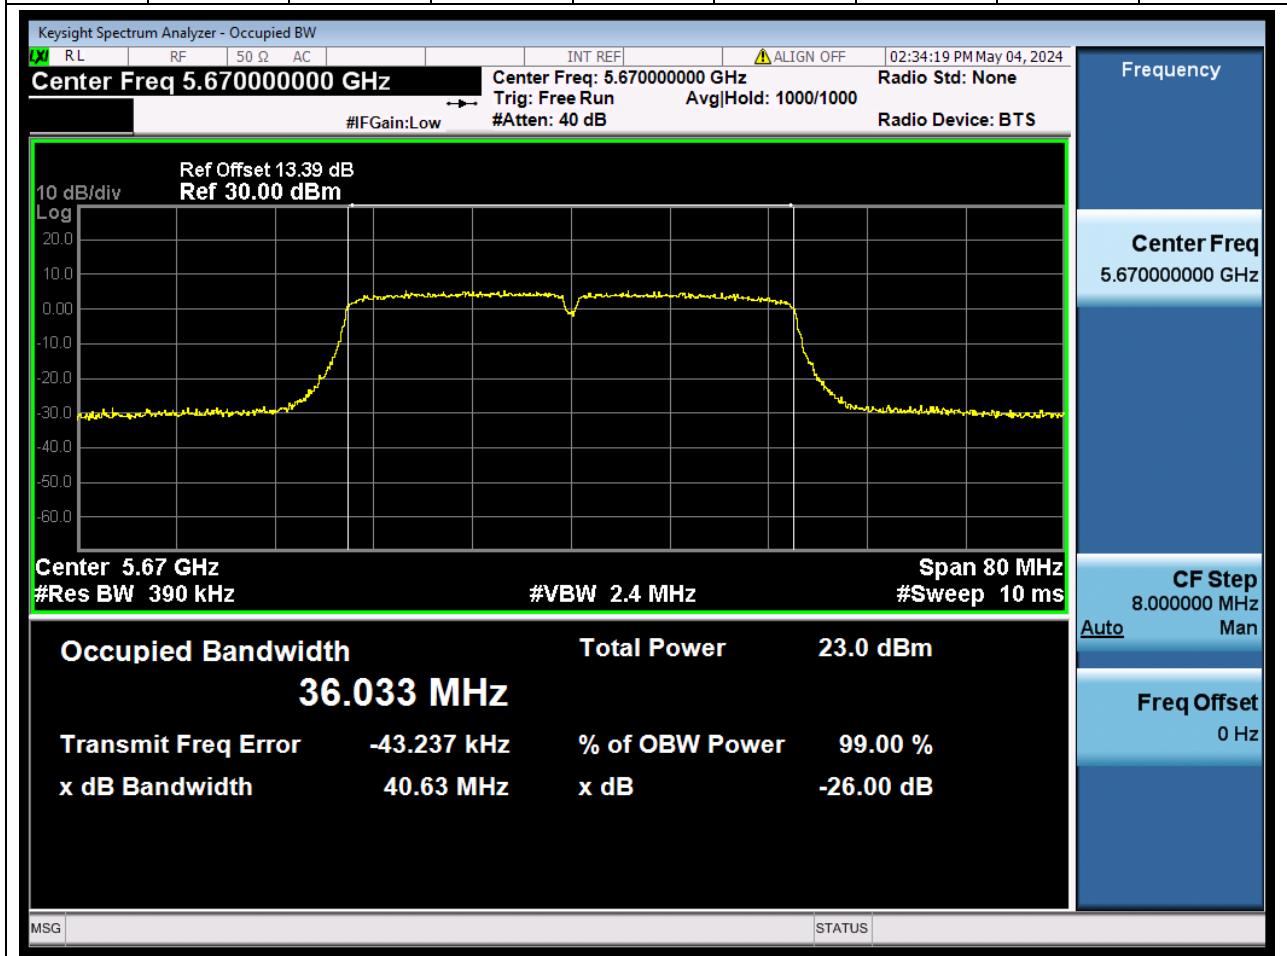

58. 802.11ac_40M_U-NII-2C_M

58.1. A.2.2-99% Bandwidth(NTNV)

Center Frequency (MHz)	OBW Power (%)		RBW (MHz)	Detector	Limit (MHz)	OBW (MHz)		Verdict
5590	99		0.39	Peak	0	36.012716		N/A

59. 802.11ac_40M_U-NII-2C_H

59.1. A.2.2-99% Bandwidth(NTNV)

Center Frequency (MHz)	OBW Power (%)		RBW (MHz)	Detector	Limit (MHz)	OBW (MHz)		Verdict
5670	99		0.39	Peak	0	36.03269		N/A

60. 802.11ac_80M_U-NII-2C_L

60.1. A.2.2-99% Bandwidth(NTNV)