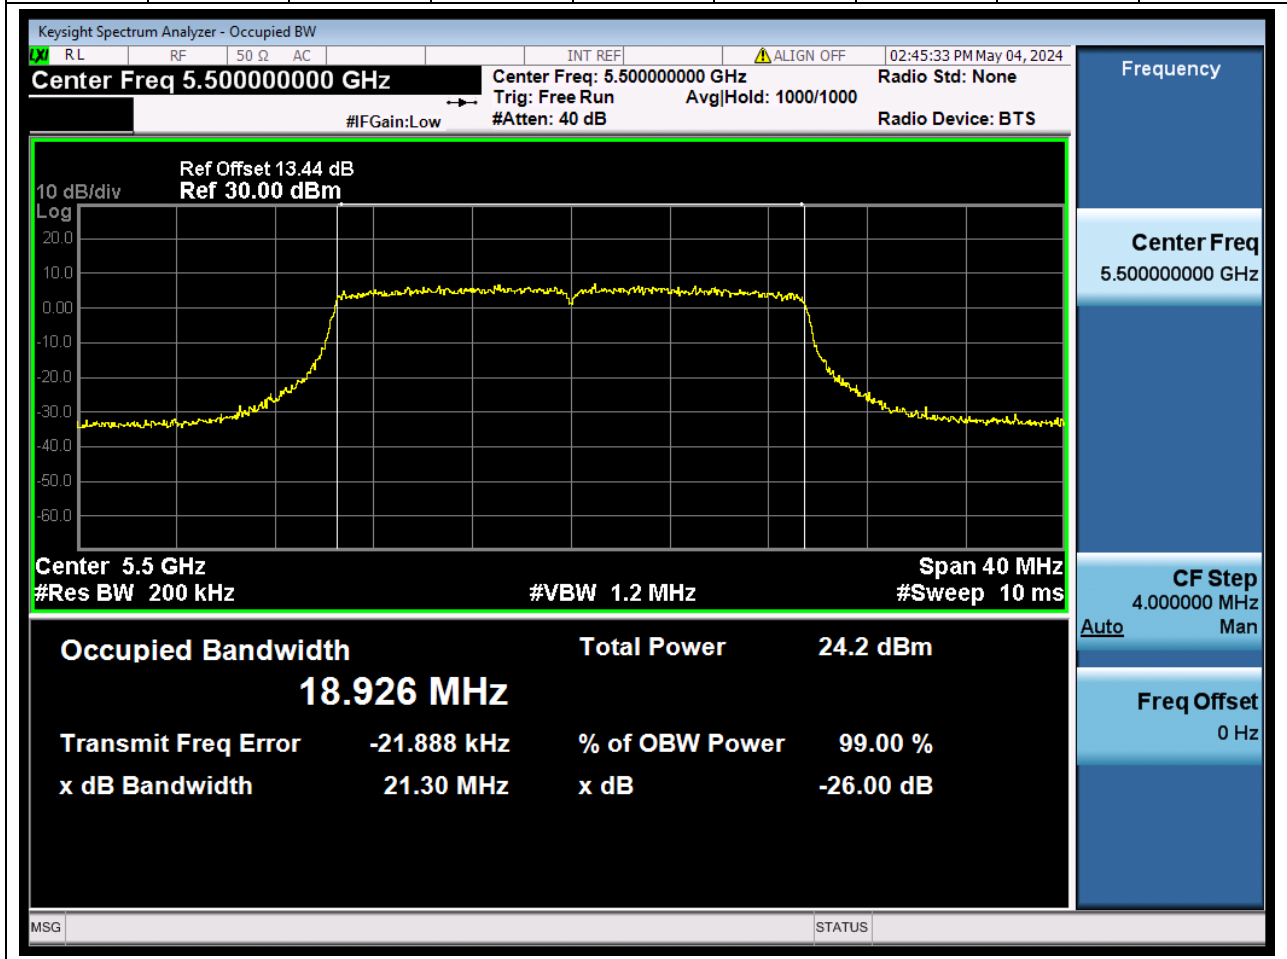

63. 802.11ax_20M_U-NII-2C_L

63.1. A.2.2-99% Bandwidth(NTNV)

Center Frequency (MHz)	OBW Power (%)		RBW (MHz)	Detector	Limit (MHz)	OBW (MHz)		Verdict
5500	99		0.2	Peak	0	18.926348		N/A