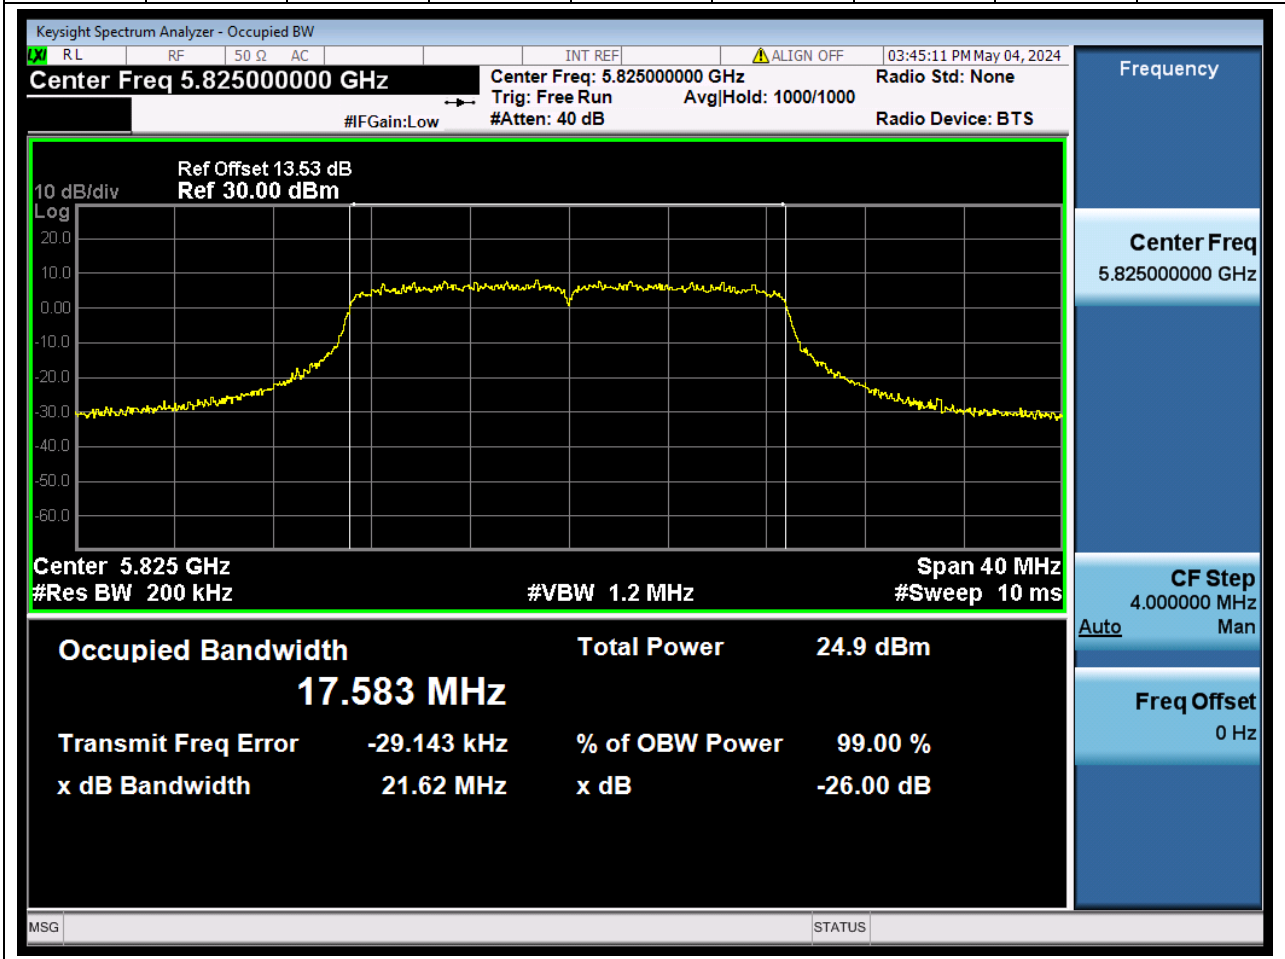

82. 802.11ac_20M_U-NII-3_H

82.1. A.2.2-99% Bandwidth(NTNV)

Center Frequency (MHz)	OBW Power (%)		RBW (MHz)	Detector	Limit (MHz)	OBW (MHz)		Verdict
5825	99		0.2	Peak	0	17.582534		N/A