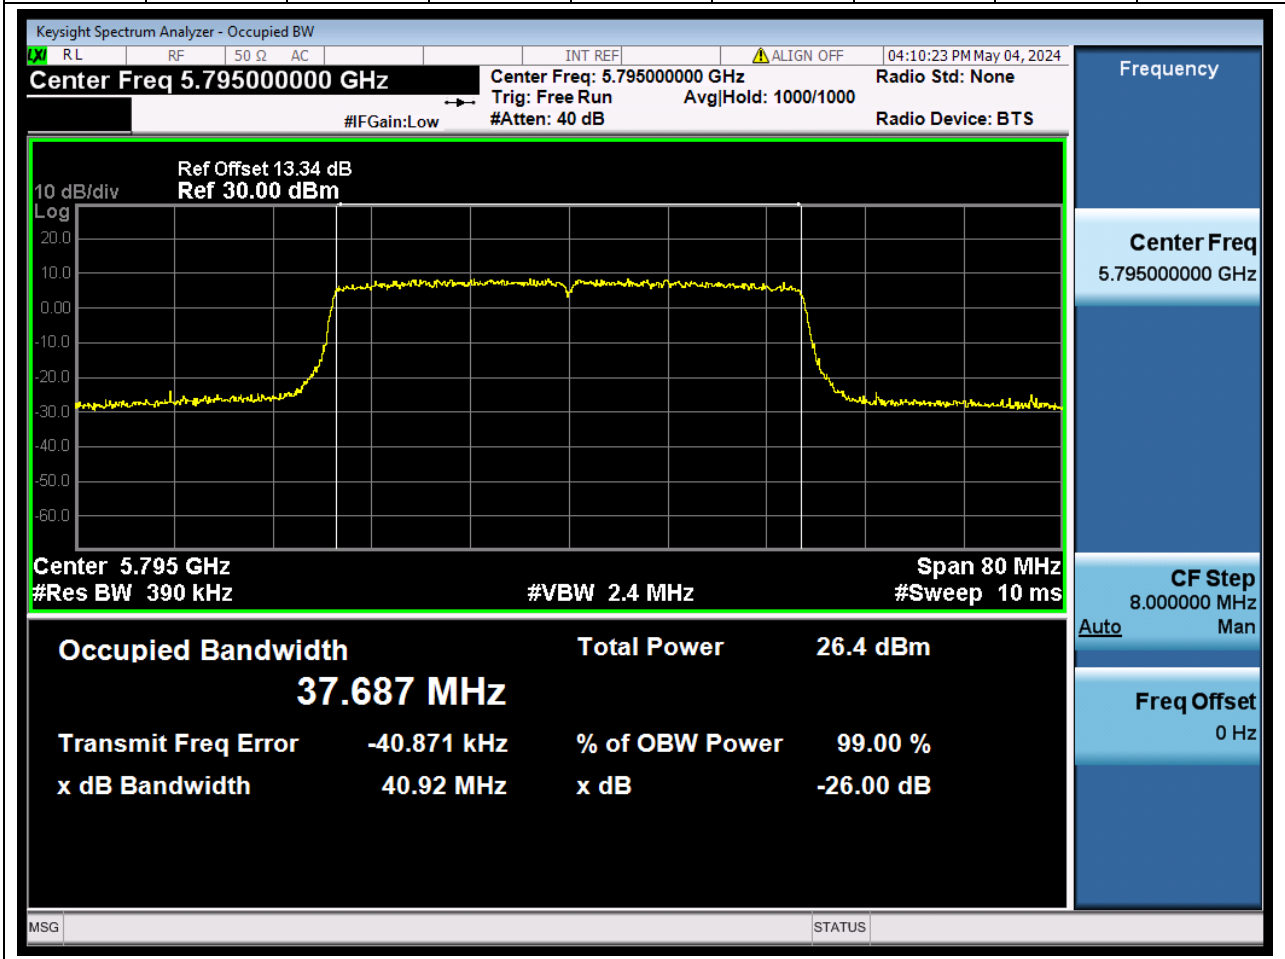

90. 802.11ax_40M_U-NII-3_H

90.1. A.2.2-99% Bandwidth(NTNV)

Center Frequency (MHz)	OBW Power (%)		RBW (MHz)	Detector	Limit (MHz)	OBW (MHz)		Verdict
5795	99		0.39	Peak	0	37.687008		N/A