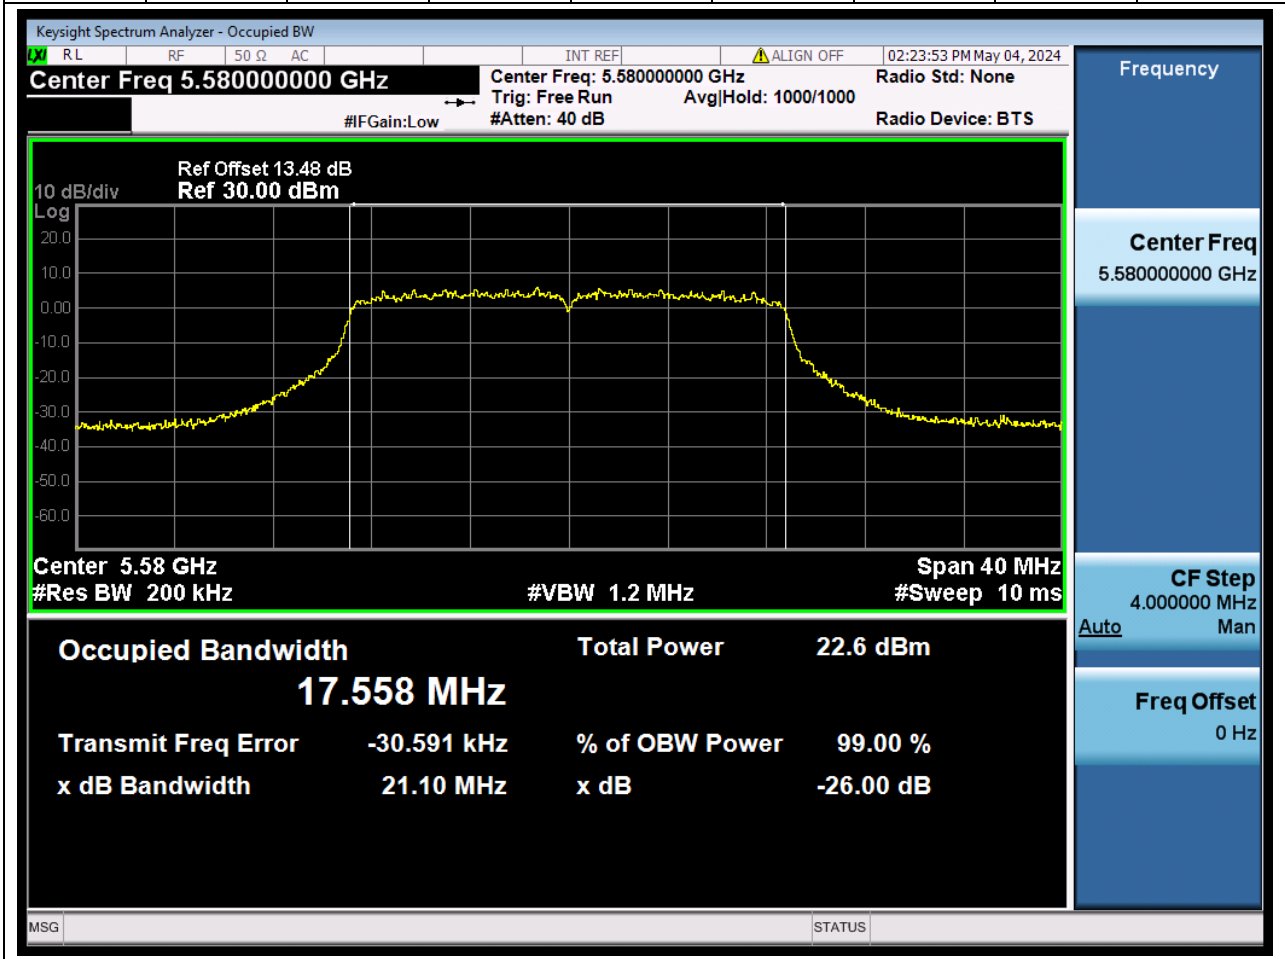

55. 802.11ac_20M_U-NII-2C_M

55.1. A.2.2-99% Bandwidth(NTNV)

Center Frequency (MHz)	OBW Power (%)		RBW (MHz)	Detector	Limit (MHz)	OBW (MHz)		Verdict
5580	99		0.2	Peak	0	17.557943		N/A