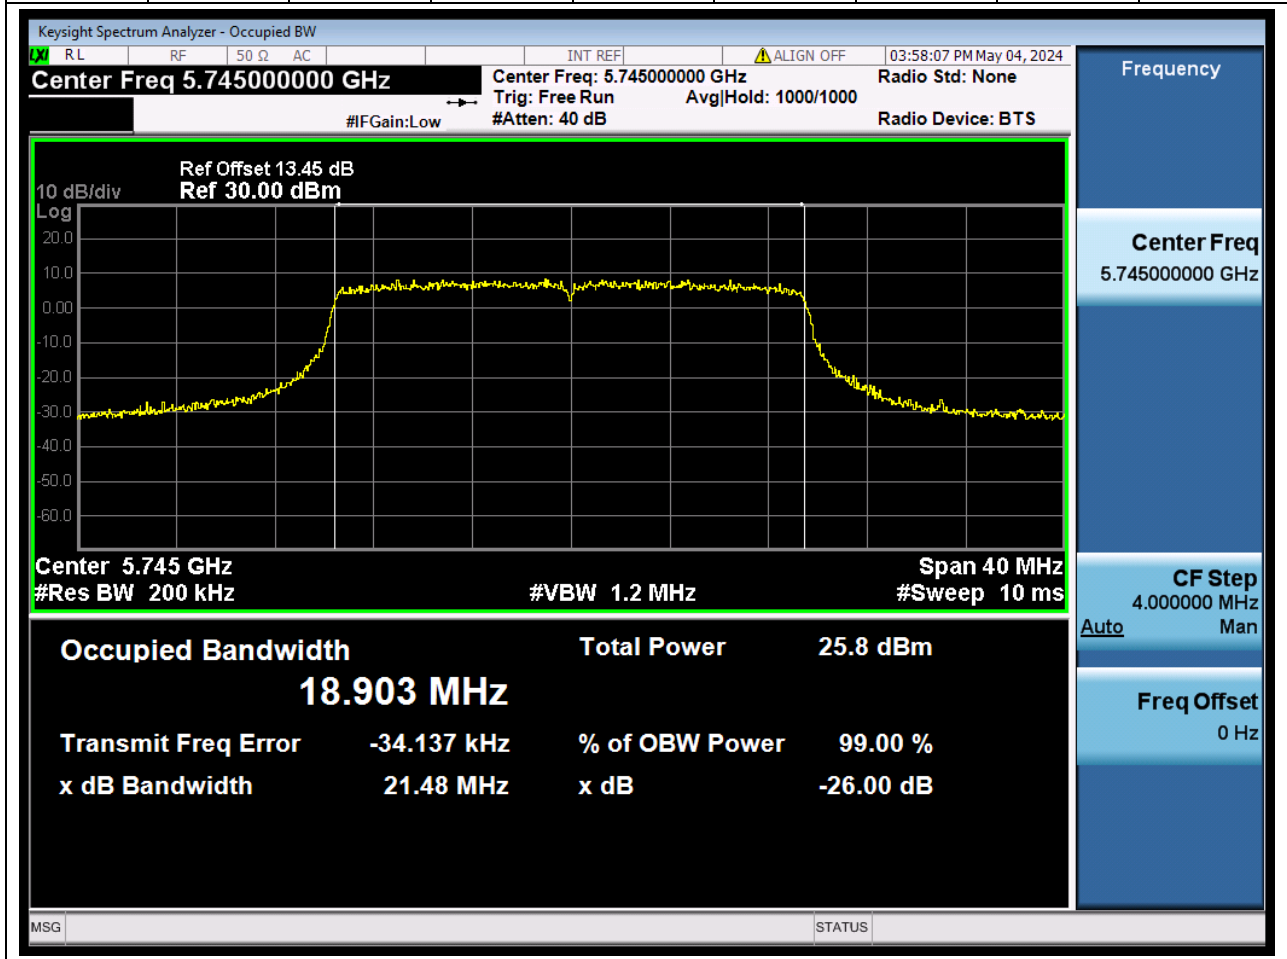

86. 802.11ax_20M_U-NII-3_L

86.1. A.2.2-99% Bandwidth(NTNV)

Center Frequency (MHz)	OBW Power (%)		RBW (MHz)	Detector	Limit (MHz)	OBW (MHz)		Verdict
5745	99		0.2	Peak	0	18.902986		N/A