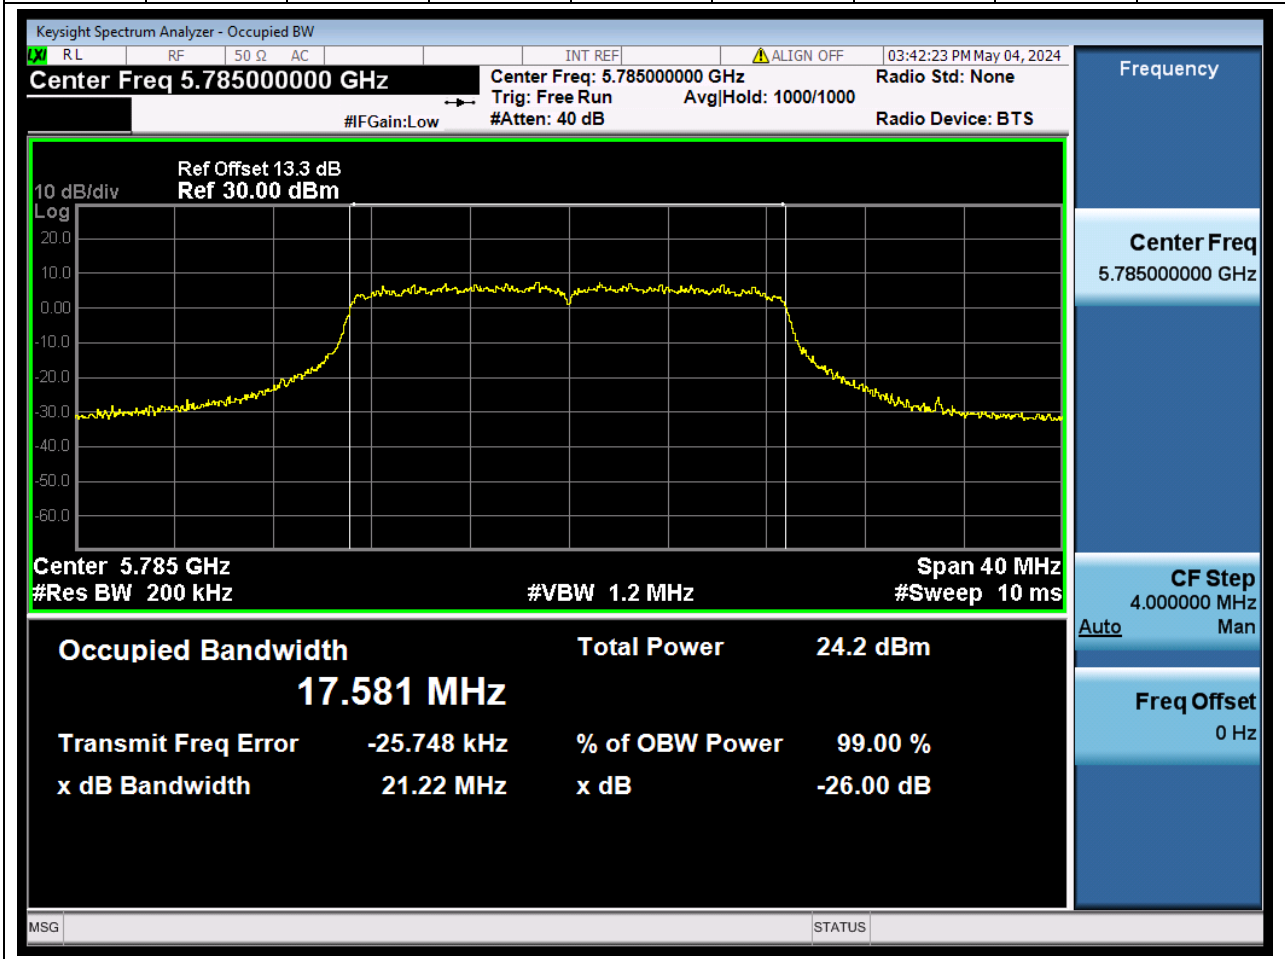

81. 802.11ac_20M_U-NII-3_M

81.1. A.2.2-99% Bandwidth(NTNV)

Center Frequency (MHz)	OBW Power (%)		RBW (MHz)	Detector	Limit (MHz)	OBW (MHz)		Verdict
5785	99		0.2	Peak	0	17.581435		N/A