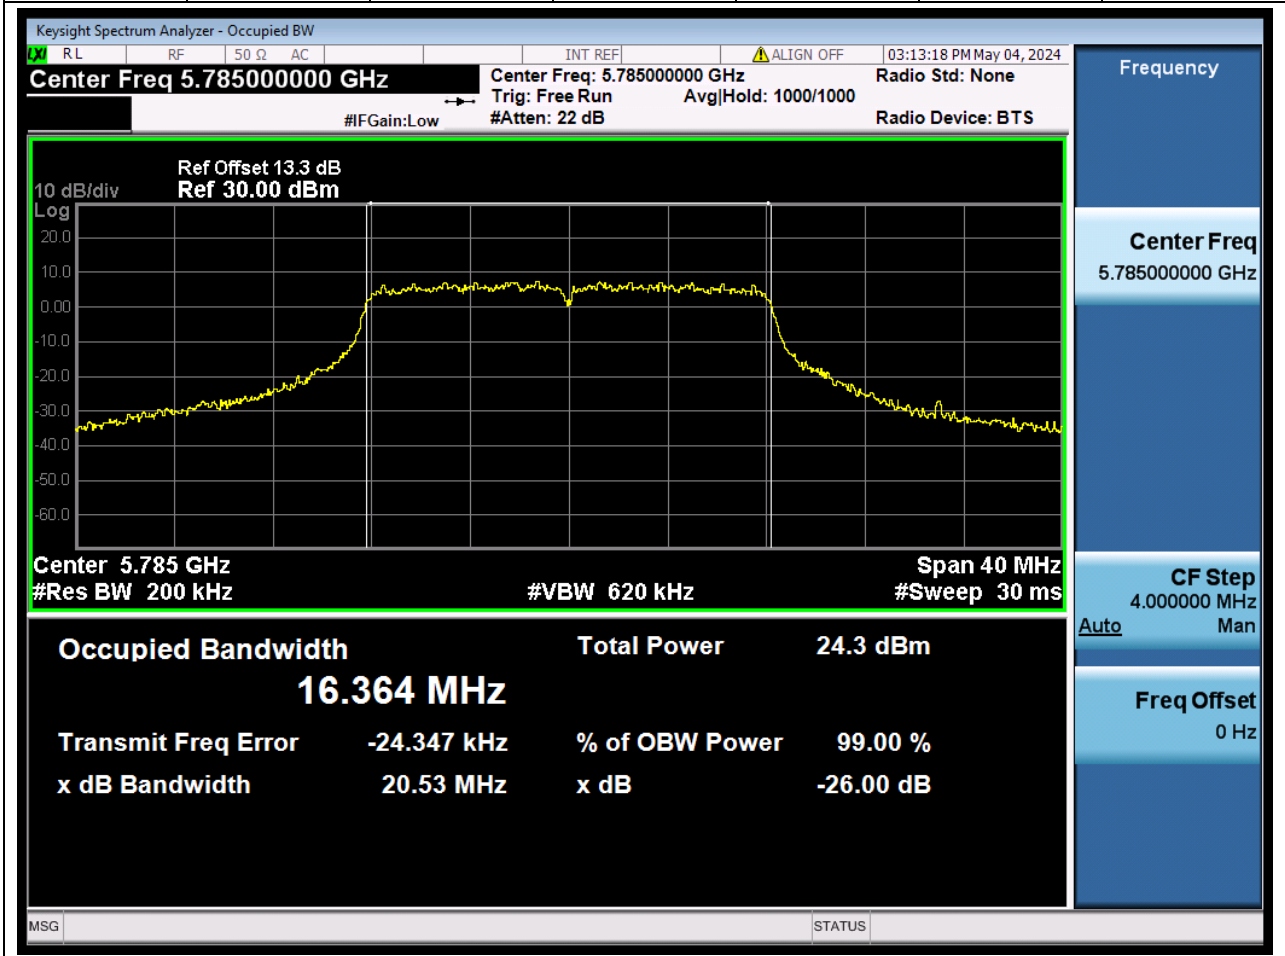

73. 802.11a_20M_U-NII-3_M

73.1. A.2-26dB Bandwidth(NTNV)

Center Frequency (MHz)	XdB Down	RBW (MHz)	Detector	Limit (MHz)	XdB BandWidth (MHz)	Verdict
5785	26	0.2	Peak	0	20.530393	N/A