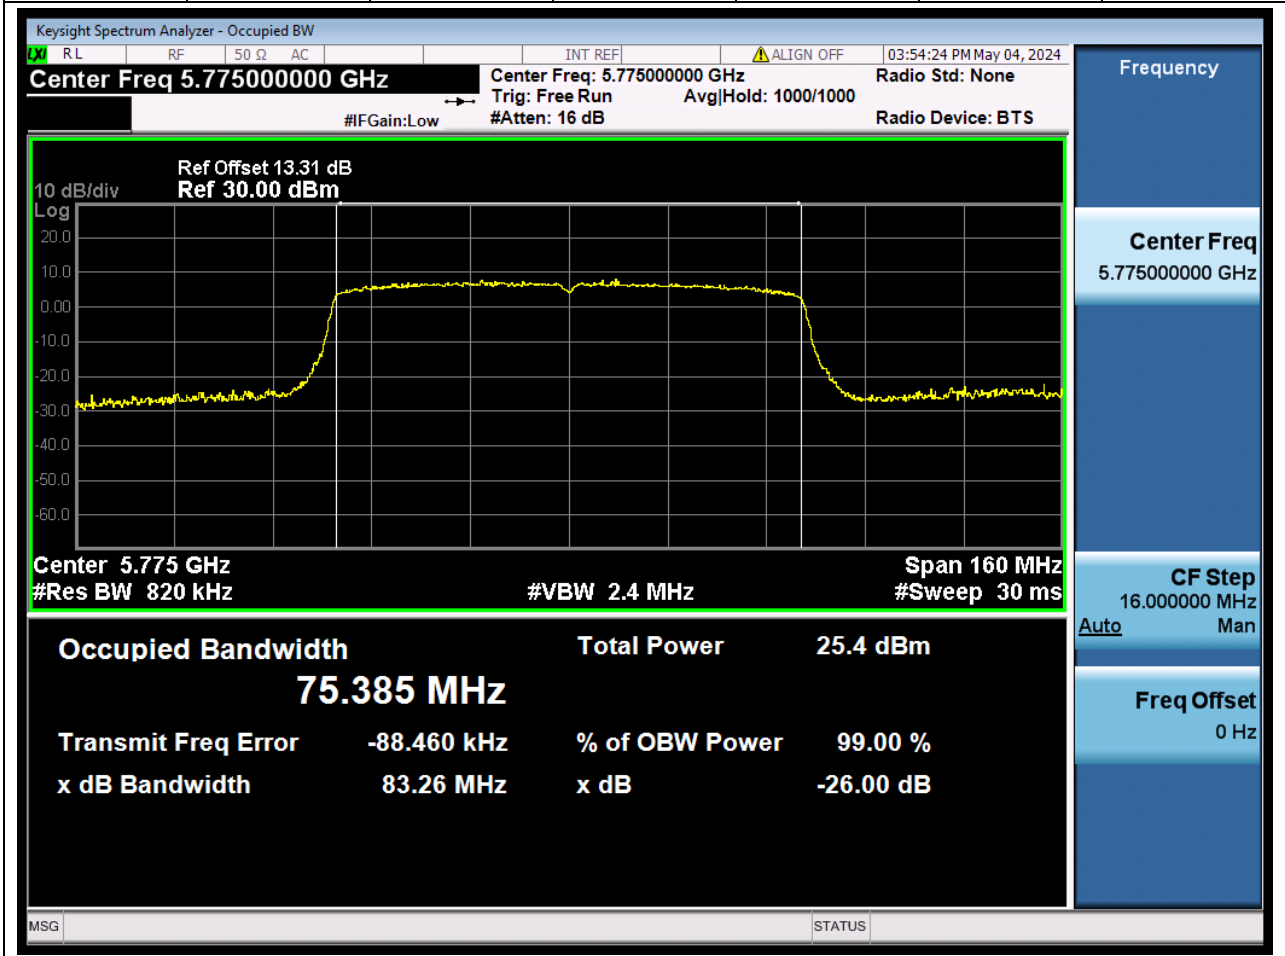

85. 802.11ac_80M_U-NII-3_M

85.1. A.2-26dB Bandwidth(NTNV)

Center Frequency (MHz)	XdB Down	RBW (MHz)	Detector	Limit (MHz)	XdB BandWidth (MHz)	Verdict
5775	26	0.82	Peak	0	83.259227	N/A