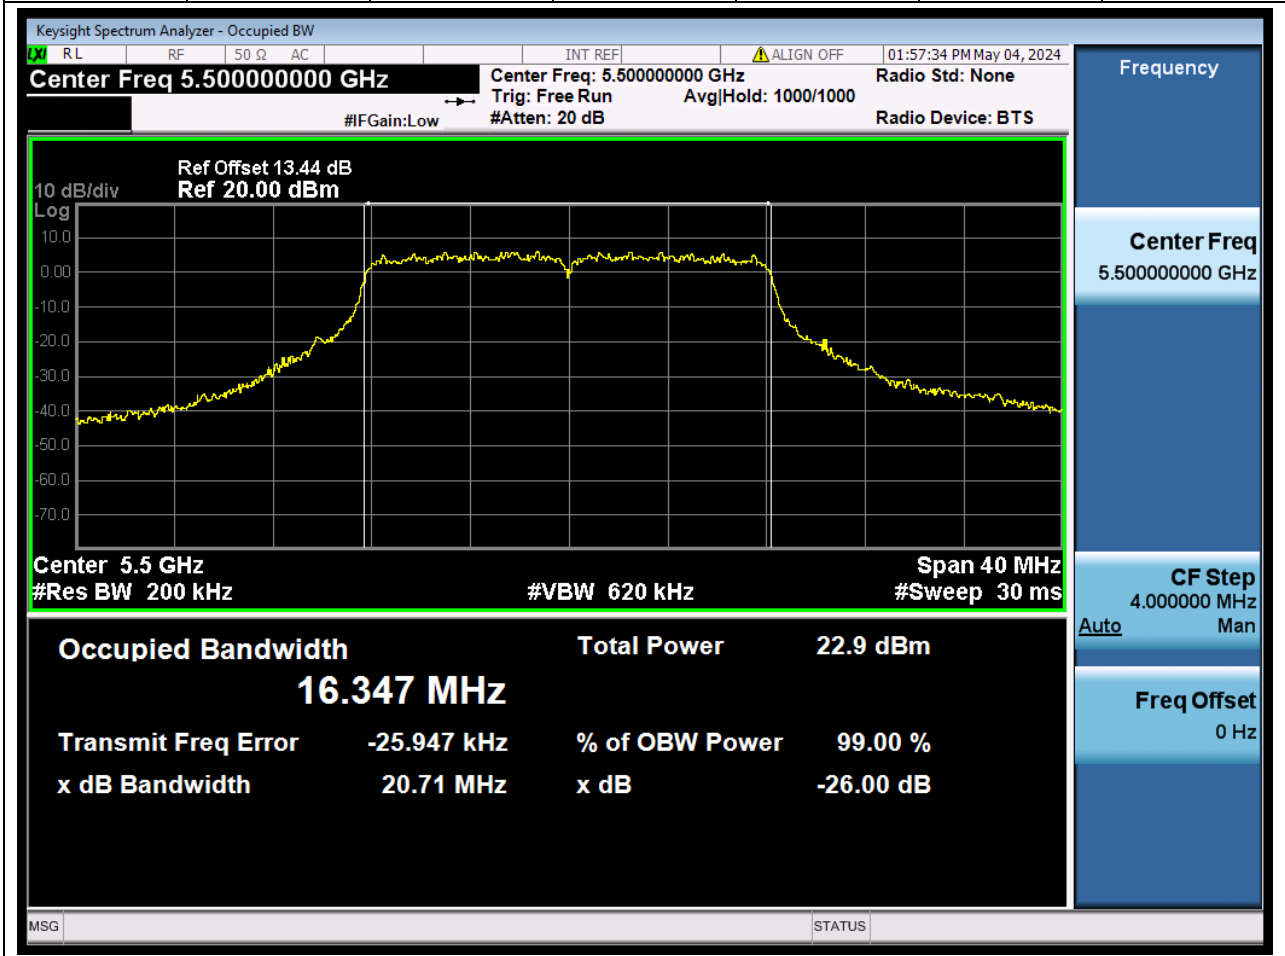

45. 802.11a_20M_U-NII-2C_L

45.1. A.2-26dB Bandwidth(NTNV)

Center Frequency (MHz)	XdB Down	RBW (MHz)	Detector	Limit (MHz)	XdB BandWidth (MHz)	Verdict
5500	26	0.2	Peak	0	20.706388	N/A