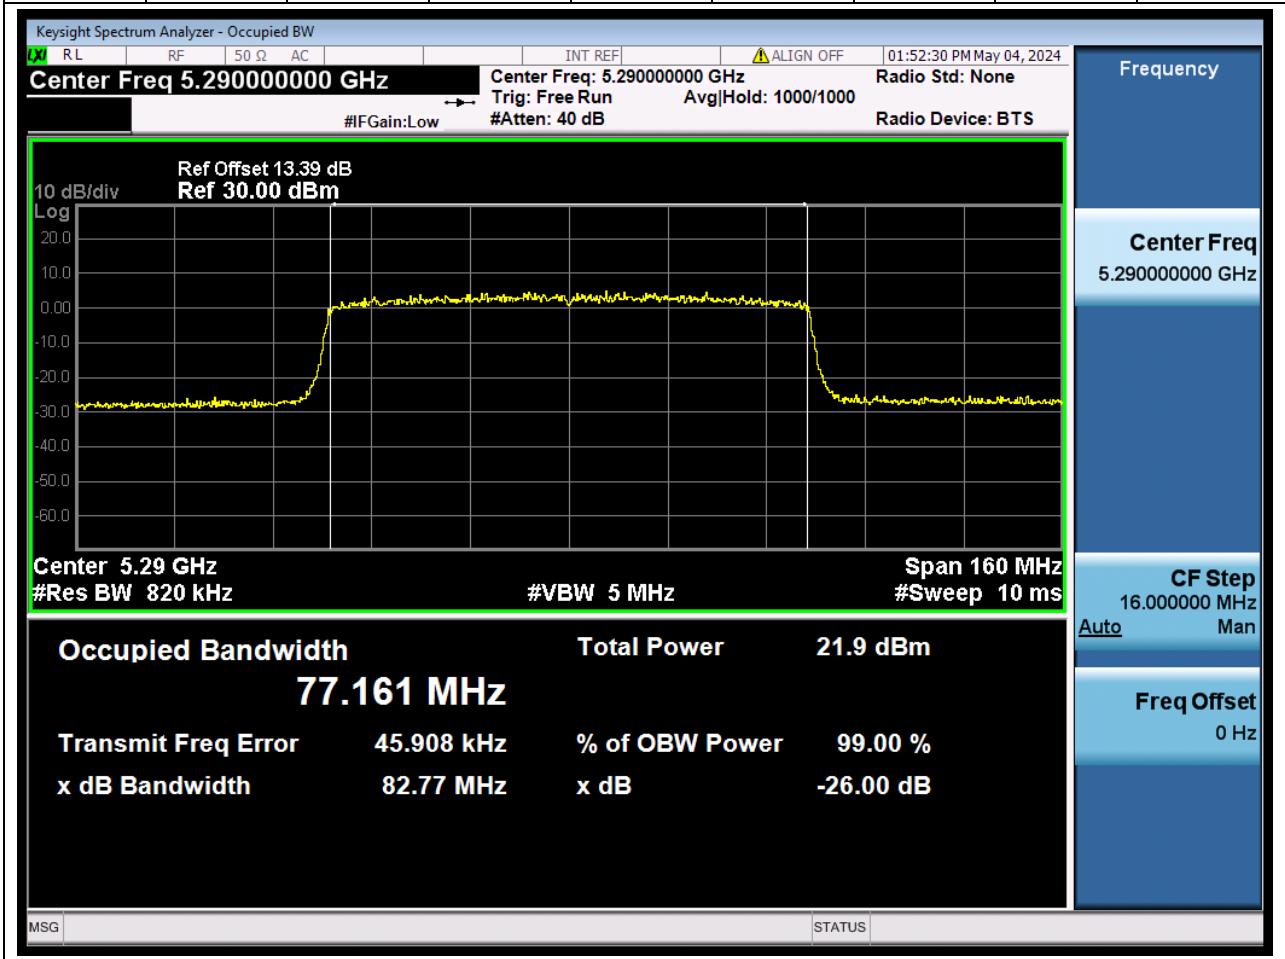

43. 802.11ax_80M_U-NII-2A_M

43.1. A.2.2-99% Bandwidth(NTNV)

Center Frequency (MHz)	OBW Power (%)		RBW (MHz)	Detector	Limit (MHz)	OBW (MHz)		Verdict
5290	99		0.82	Peak	0	77.161177		N/A