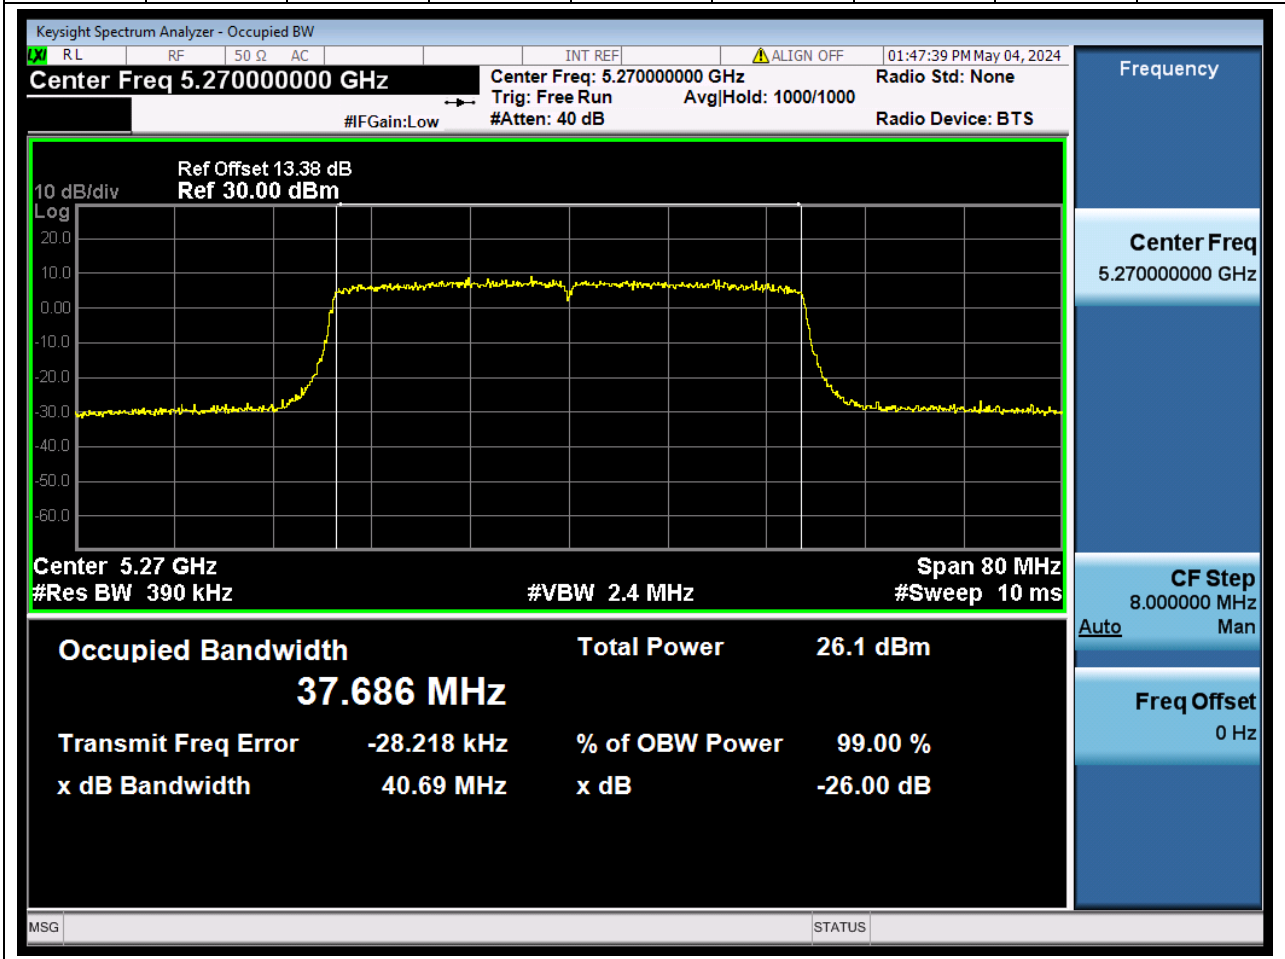

41. 802.11ax_40M_U-NII-2A_L

41.1. A.2.2-99% Bandwidth(NTNV)

Center Frequency (MHz)	OBW Power (%)		RBW (MHz)	Detector	Limit (MHz)	OBW (MHz)		Verdict
5270	99		0.39	Peak	0	37.685659		N/A