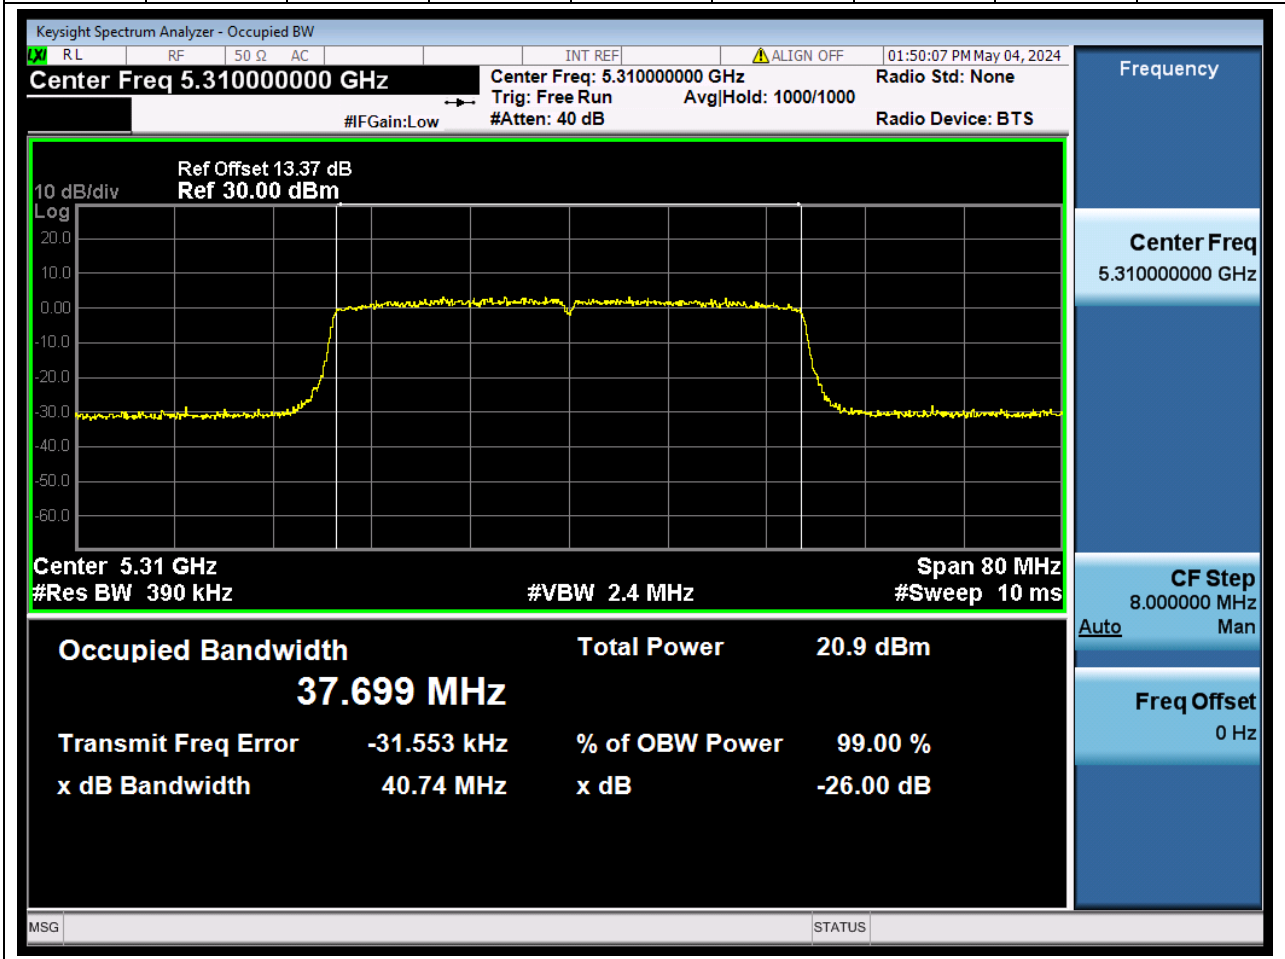

42. 802.11ax_40M_U-NII-2A_H

42.1. A.2.2-99% Bandwidth(NTNV)

Center Frequency (MHz)	OBW Power (%)		RBW (MHz)	Detector	Limit (MHz)	OBW (MHz)		Verdict
5310	99		0.39	Peak	0	37.698969		N/A