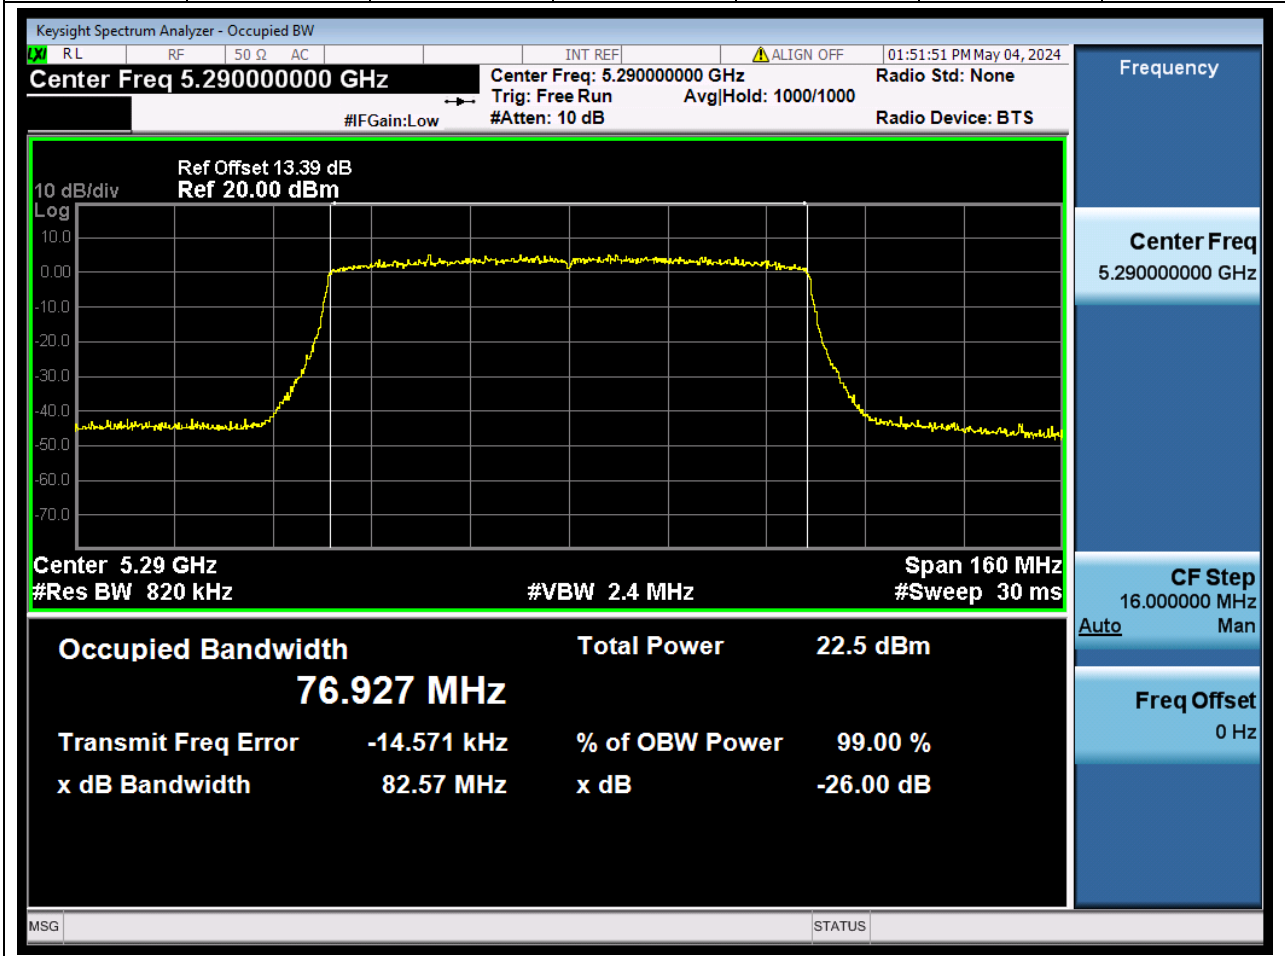

43. 802.11ax_80M_U-NII-2A_M

43.1. A.2-26dB Bandwidth(NTNV)

Center Frequency (MHz)	XdB Down	RBW (MHz)	Detector	Limit (MHz)	XdB BandWidth (MHz)	Verdict
5290	26	0.82	Peak	0	82.569861	N/A