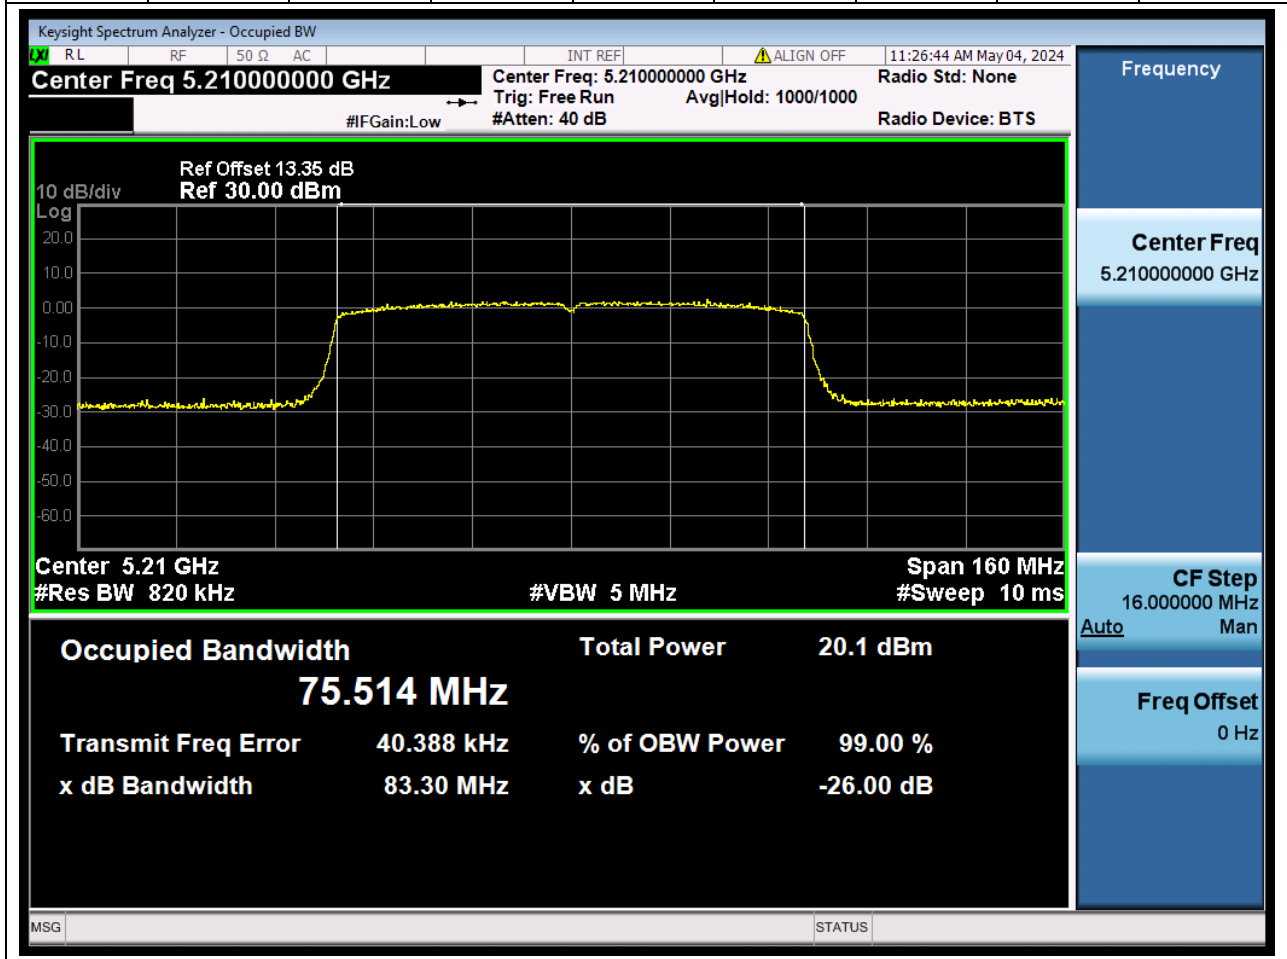

14. 802.11ac_80M_U-NII-1_M

14.1. A.2.2-99% Bandwidth(NTNV)

Center Frequency (MHz)	OBW Power (%)		RBW (MHz)	Detector	Limit (MHz)	OBW (MHz)		Verdict
5210	99		0.82	Peak	0	75.514124		N/A