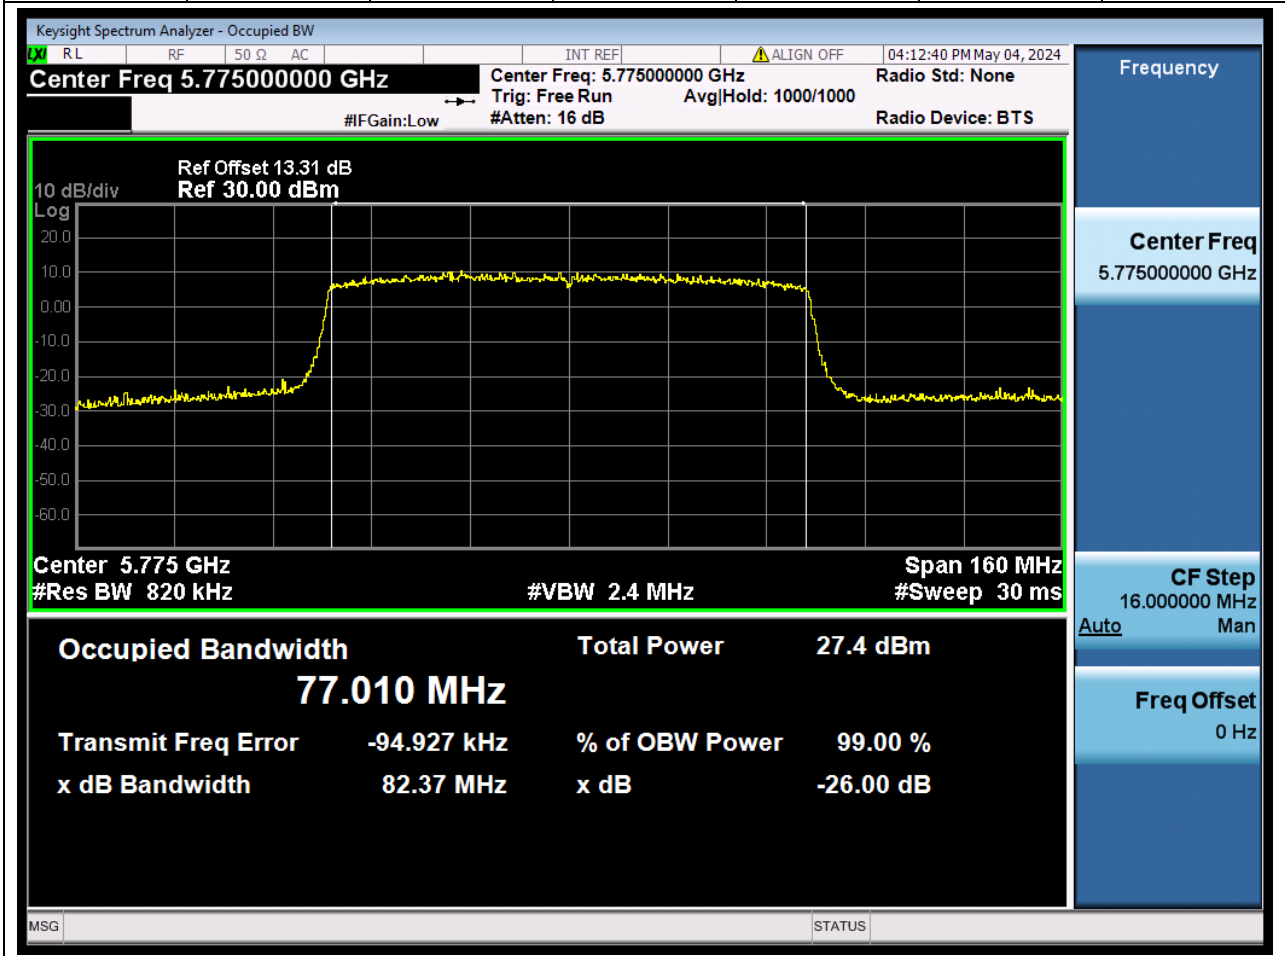

91. 802.11ax_80M_U-NII-3_M

91.1. A.2-26dB Bandwidth(NTNV)

Center Frequency (MHz)	XdB Down	RBW (MHz)	Detector	Limit (MHz)	XdB BandWidth (MHz)	Verdict
5775	26	0.82	Peak	0	82.372414	N/A