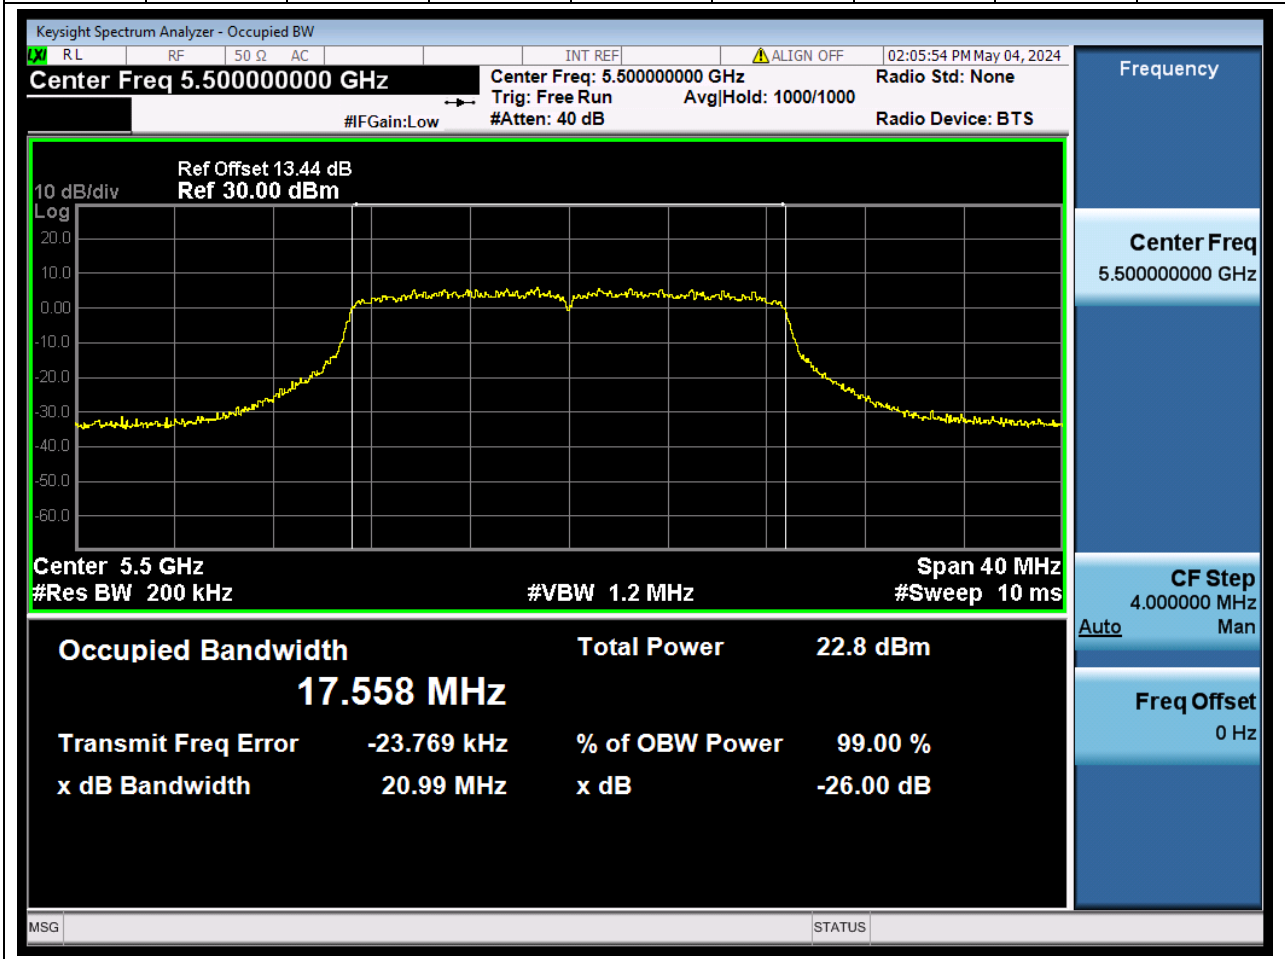

48. 802.11n_20M_U-NII-2C_L

48.1. A.2.2-99% Bandwidth(NTNV)

Center Frequency (MHz)	OBW Power (%)		RBW (MHz)	Detector	Limit (MHz)	OBW (MHz)		Verdict
5500	99		0.2	Peak	0	17.558237		N/A