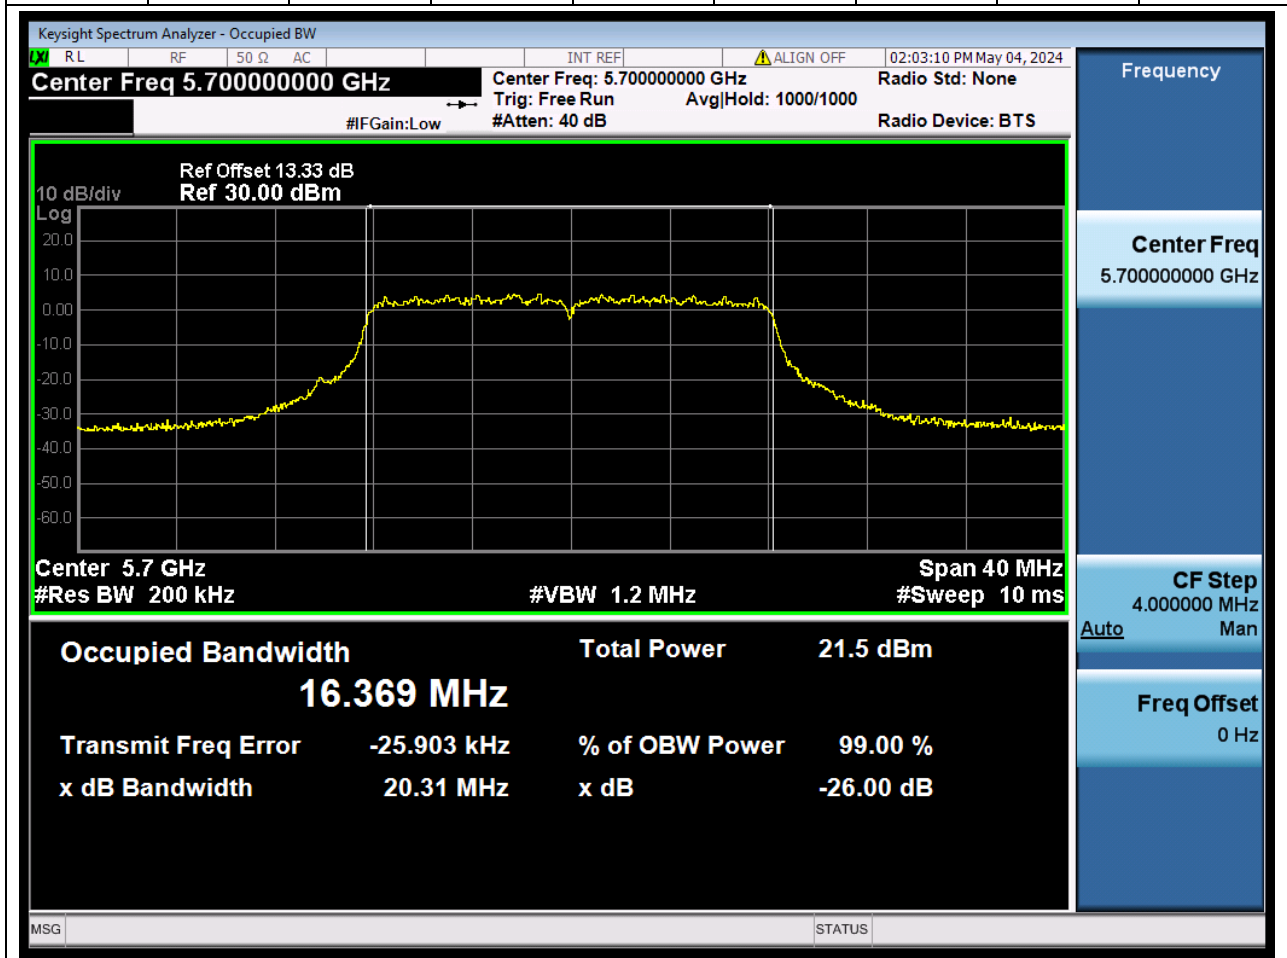

47. 802.11a_20M_U-NII-2C_H

47.1. A.2.2-99% Bandwidth(NTNV)

Center Frequency (MHz)	OBW Power (%)		RBW (MHz)	Detector	Limit (MHz)	OBW (MHz)		Verdict
5700	99		0.2	Peak	0	16.368633		N/A