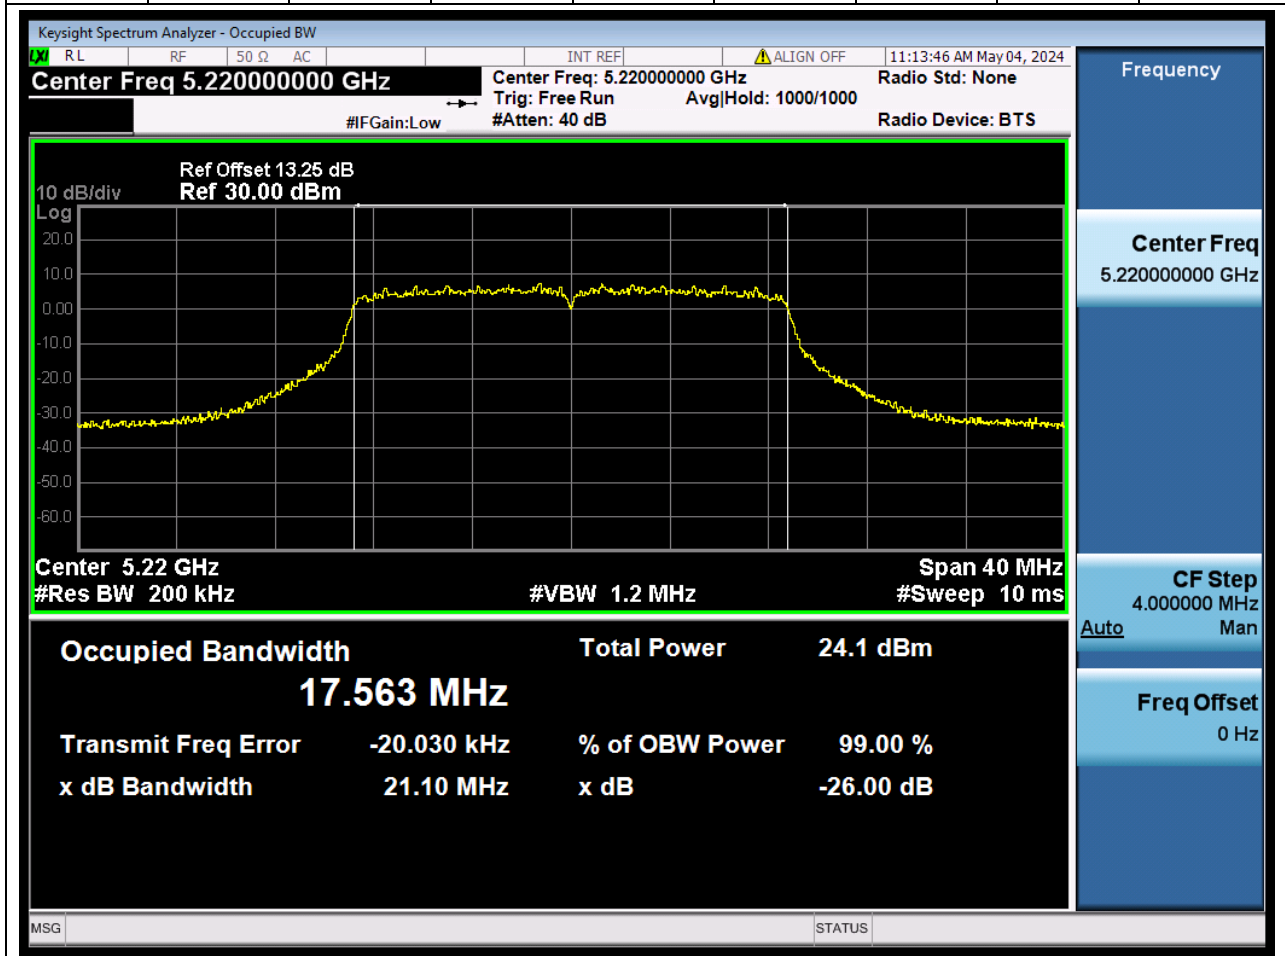

10. 802.11ac_20M_U-NII-1_M

10.1. A.2.2-99% Bandwidth(NTNV)

Center Frequency (MHz)	OBW Power (%)		RBW (MHz)	Detector	Limit (MHz)	OBW (MHz)		Verdict
5220	99		0.2	Peak	0	17.56267		N/A