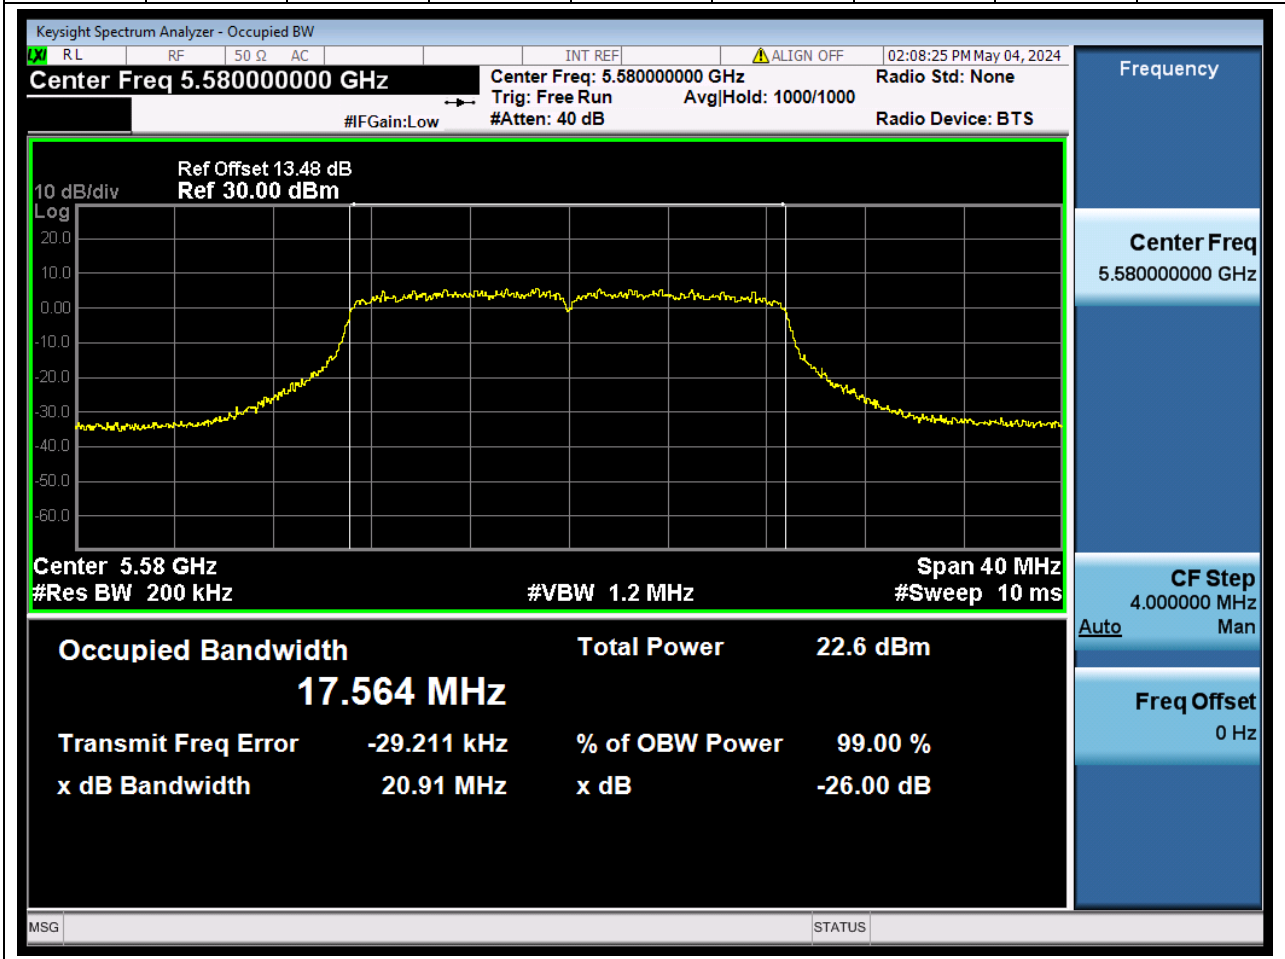

49. 802.11n_20M_U-NII-2C_M

49.1. A.2.2-99% Bandwidth(NTNV)

Center Frequency (MHz)	OBW Power (%)		RBW (MHz)	Detector	Limit (MHz)	OBW (MHz)		Verdict
5580	99		0.2	Peak	0	17.563665		N/A