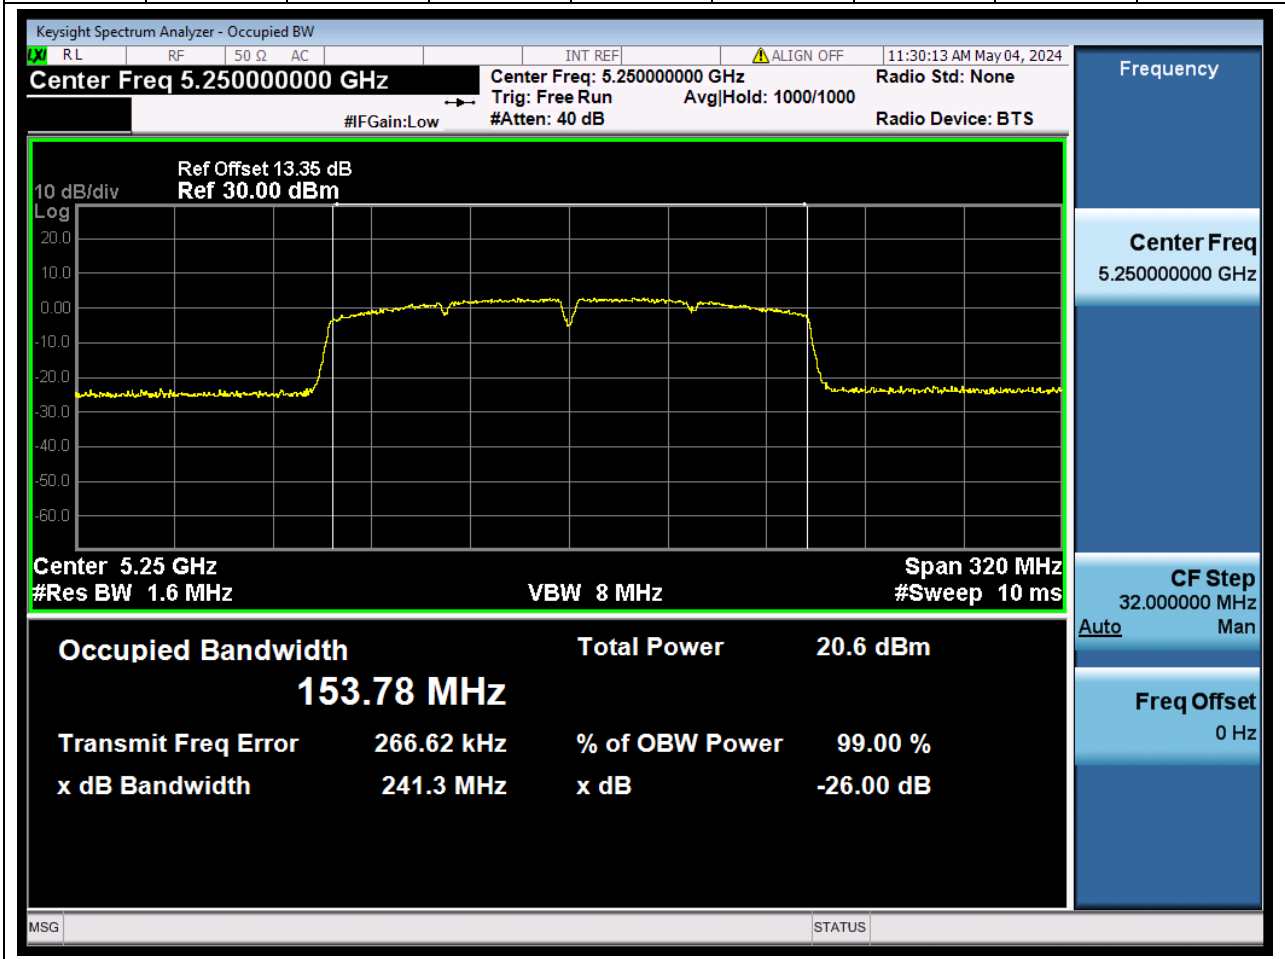

15. 802.11ac_160M_U-NII-1_M

15.1. A.2.2-99% Bandwidth(NTNV)

Center Frequency (MHz)	OBW Power (%)		RBW (MHz)	Detector	Limit (MHz)	OBW (MHz)		Verdict
5250	99		1.6	Peak	0	153.7773 53		N/A