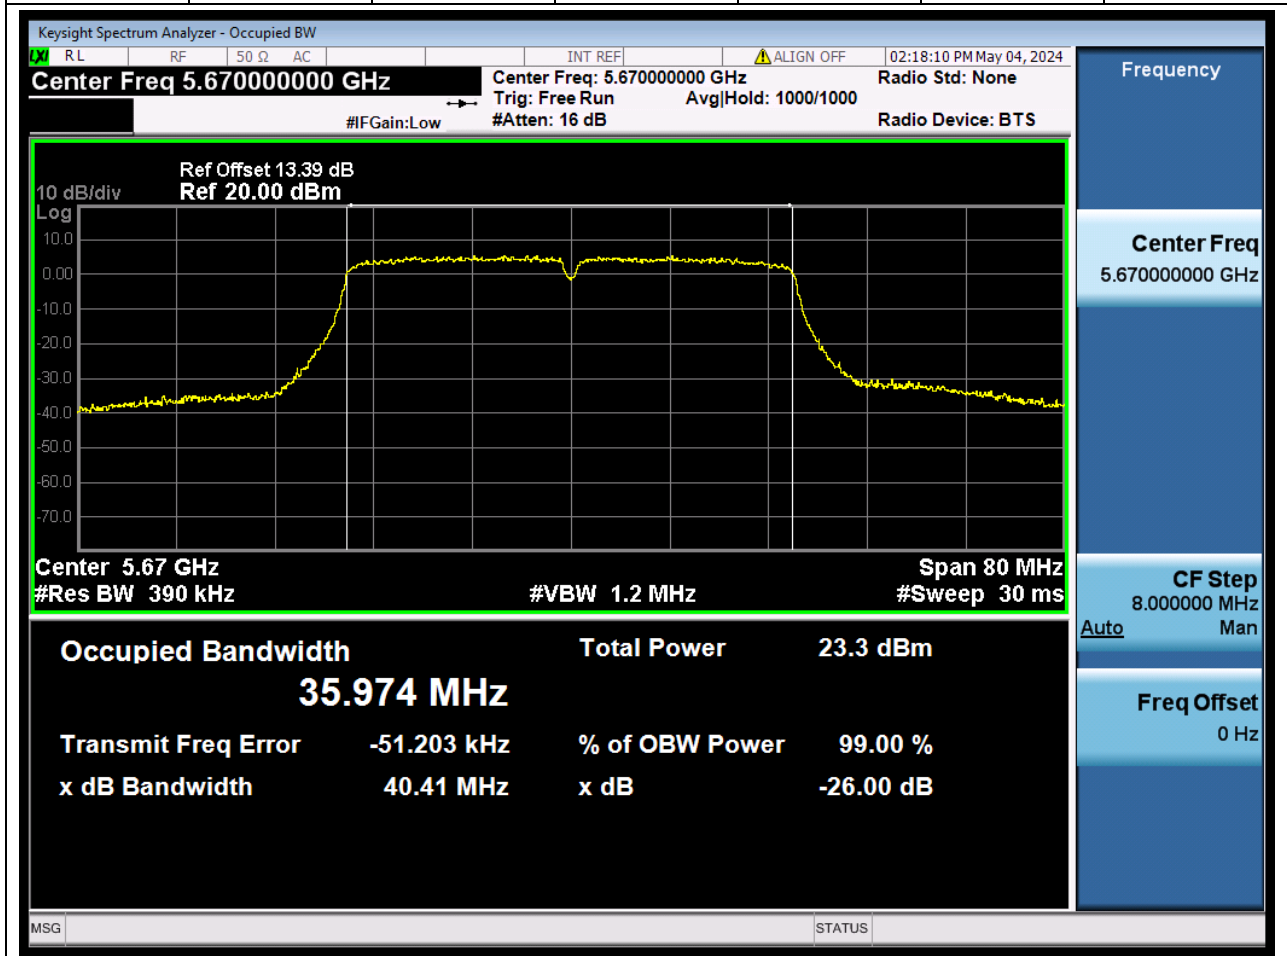

53. 802.11n_40M_U-NII-2C_H

53.1. A.2-26dB Bandwidth(NTNV)

Center Frequency (MHz)	XdB Down	RBW (MHz)	Detector	Limit (MHz)	XdB BandWidth (MHz)	Verdict
5670	26	0.39	Peak	0	40.40676	N/A