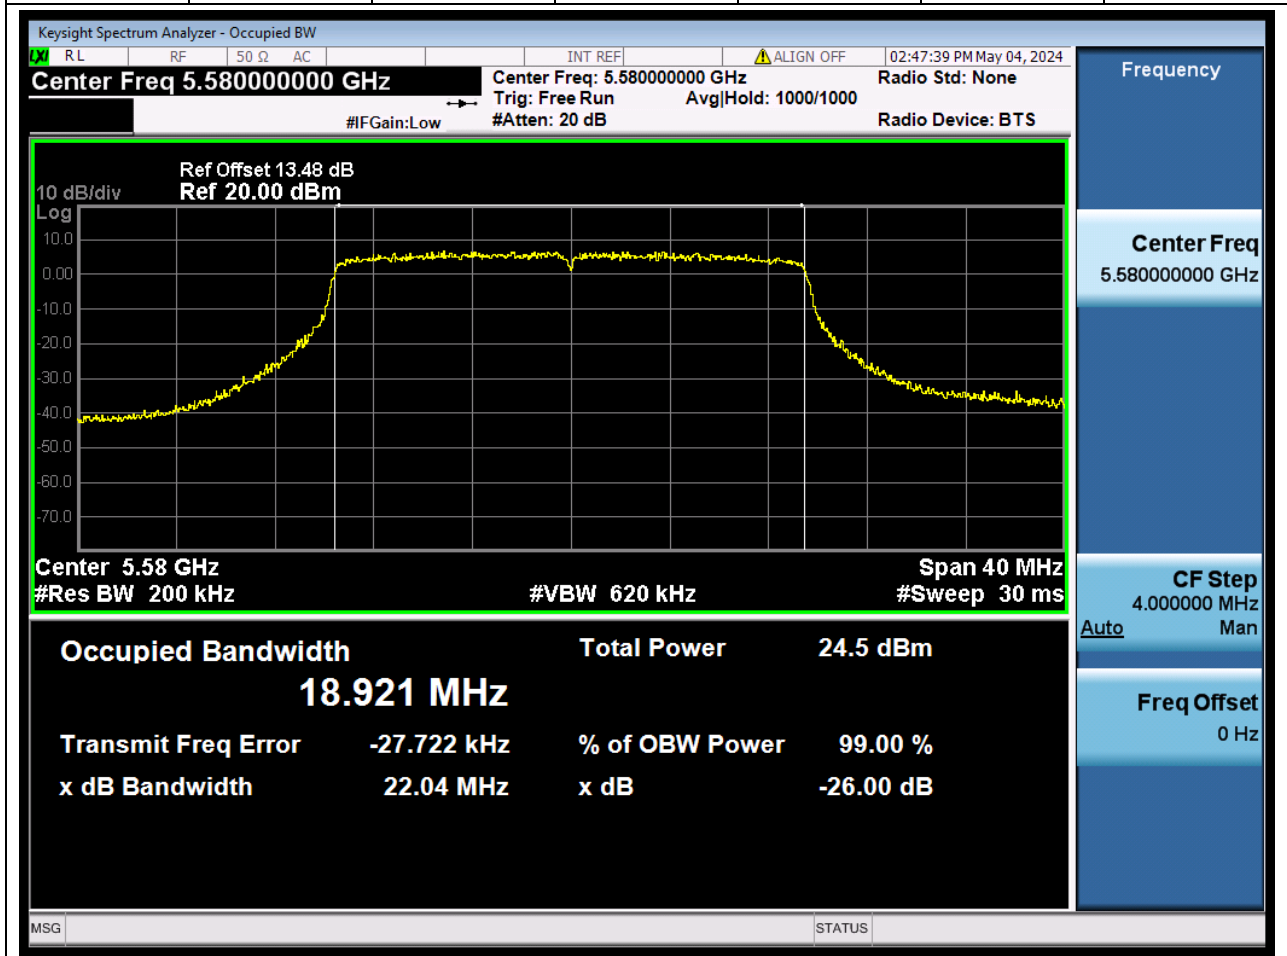

64. 802.11ax_20M_U-NII-2C_M

64.1. A.2-26dB Bandwidth(NTNV)

Center Frequency (MHz)	XdB Down	RBW (MHz)	Detector	Limit (MHz)	XdB BandWidth (MHz)	Verdict
5580	26	0.2	Peak	0	22.039328	N/A