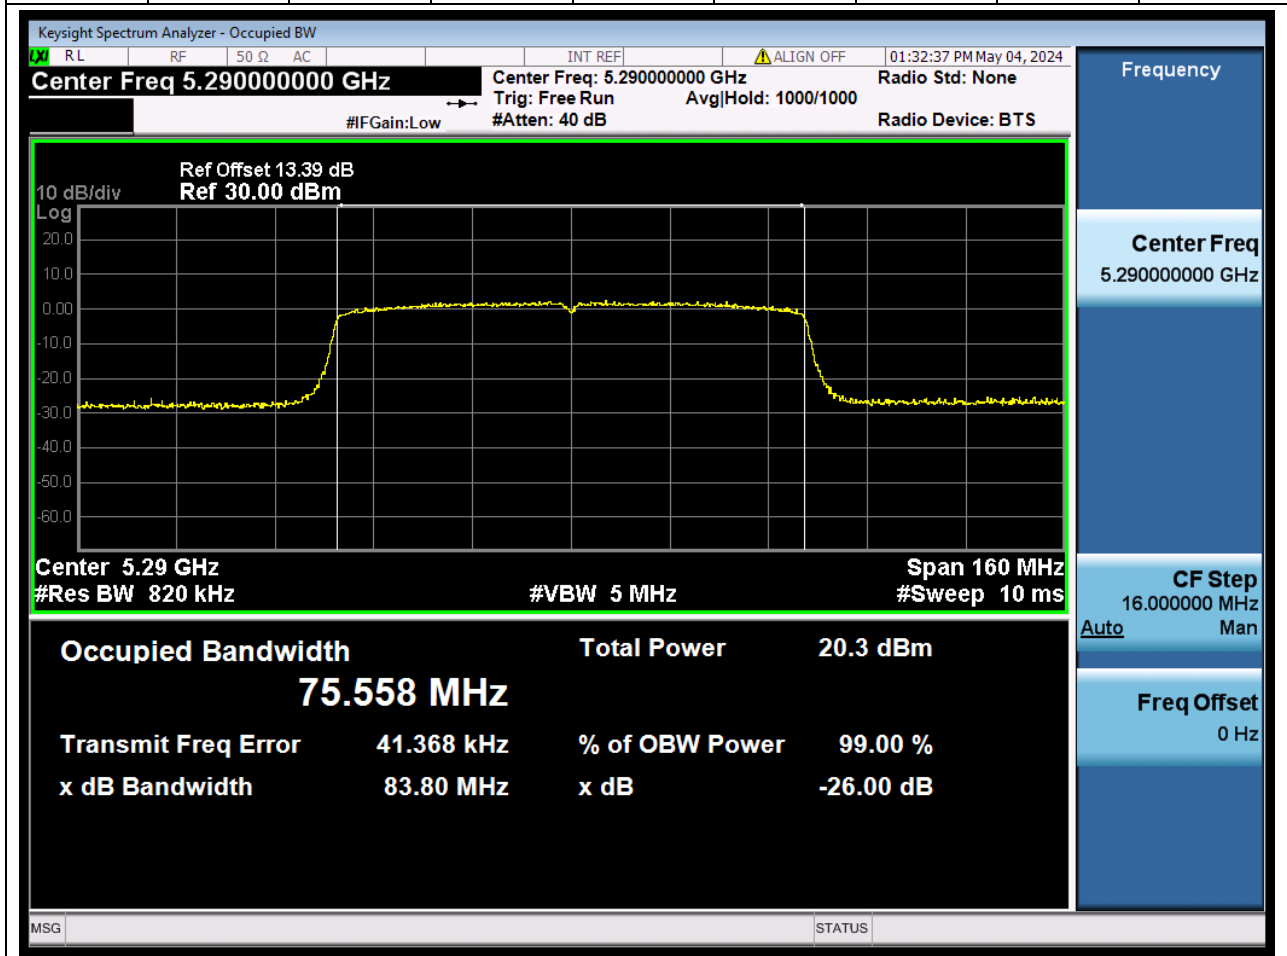

36. 802.11ac_80M_U-NII-2A_M

36.1. A.2.2-99% Bandwidth(NTNV)

Center Frequency (MHz)	OBW Power (%)		RBW (MHz)	Detector	Limit (MHz)	OBW (MHz)		Verdict
5290	99		0.82	Peak	0	75.55751		N/A