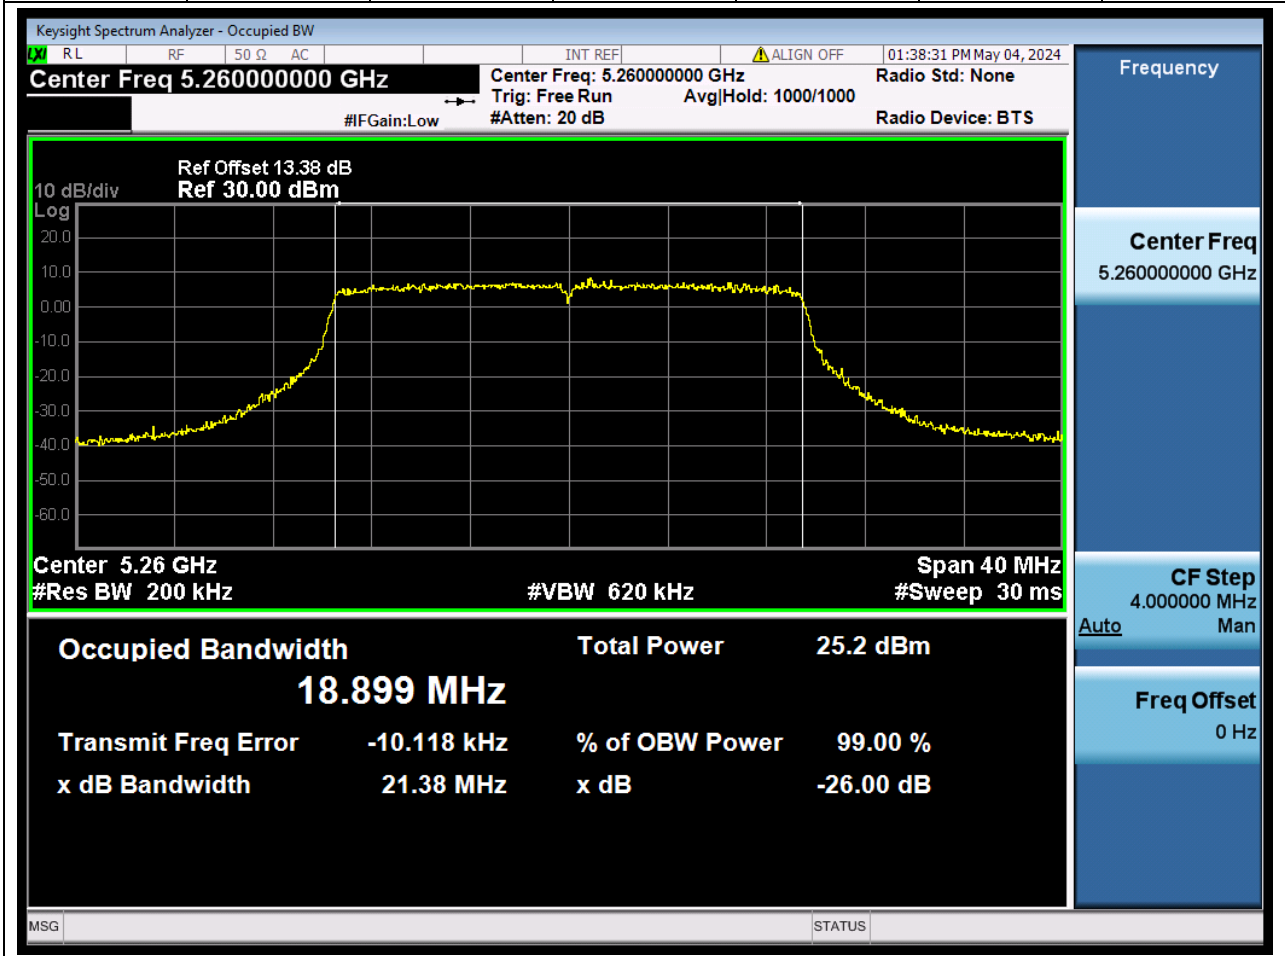

38. 802.11ax_20M_U-NII-2A_L

38.1. A.2-26dB Bandwidth(NTNV)

Center Frequency (MHz)	XdB Down	RBW (MHz)	Detector	Limit (MHz)	XdB BandWidth (MHz)	Verdict
5260	26	0.2	Peak	0	21.377459	N/A