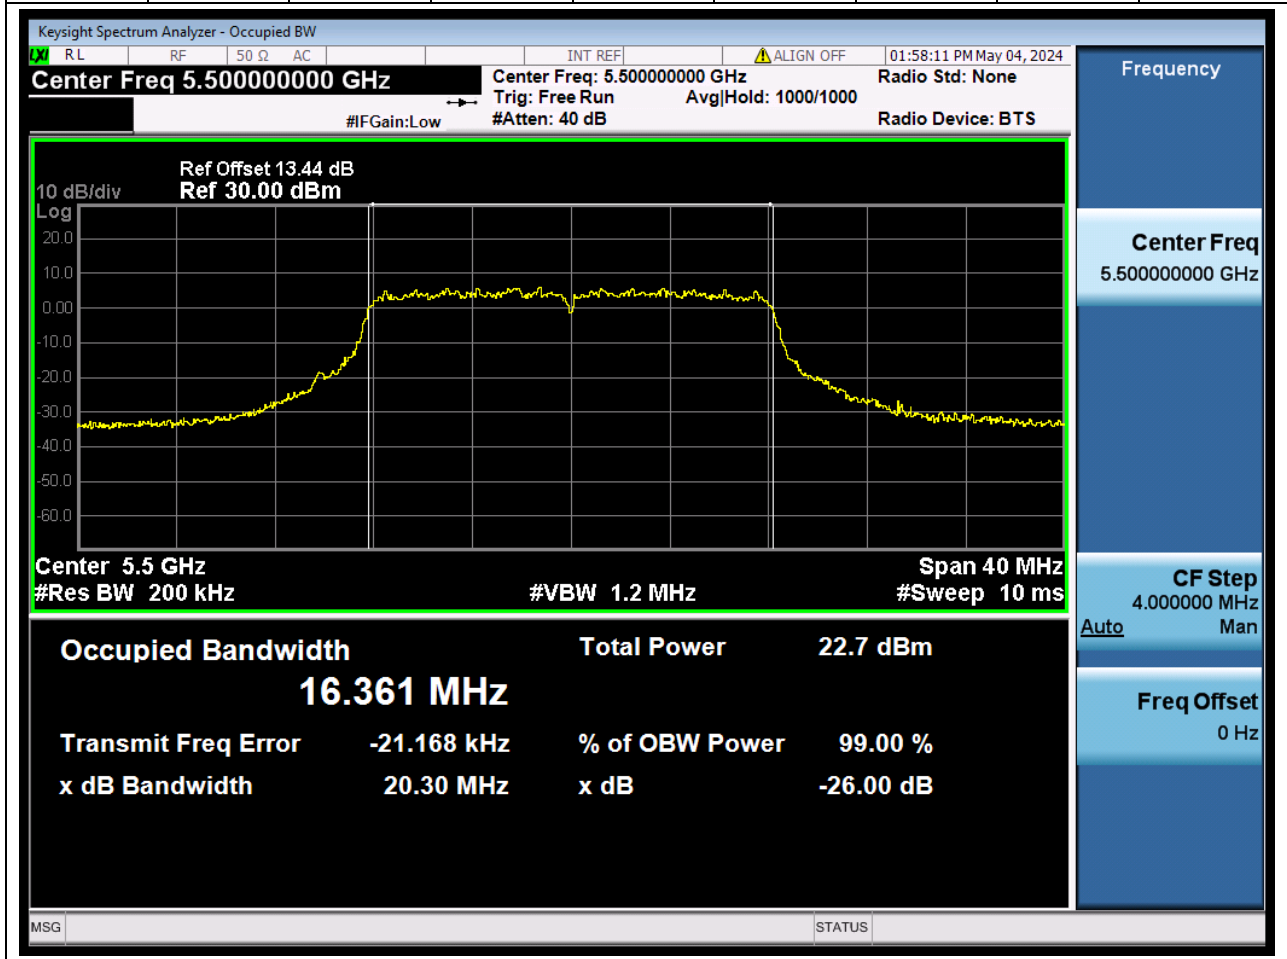

45.1. A.2.2-99% Bandwidth(NTNV)

Center Frequency (MHz)	OBW Power (%)		RBW (MHz)	Detector	Limit (MHz)	OBW (MHz)		Verdict
5500	99		0.2	Peak	0	16.360876		N/A

46. 802.11a_20M_U-NII-2C_M

46.1. A.2.2-99% Bandwidth(NTNV)