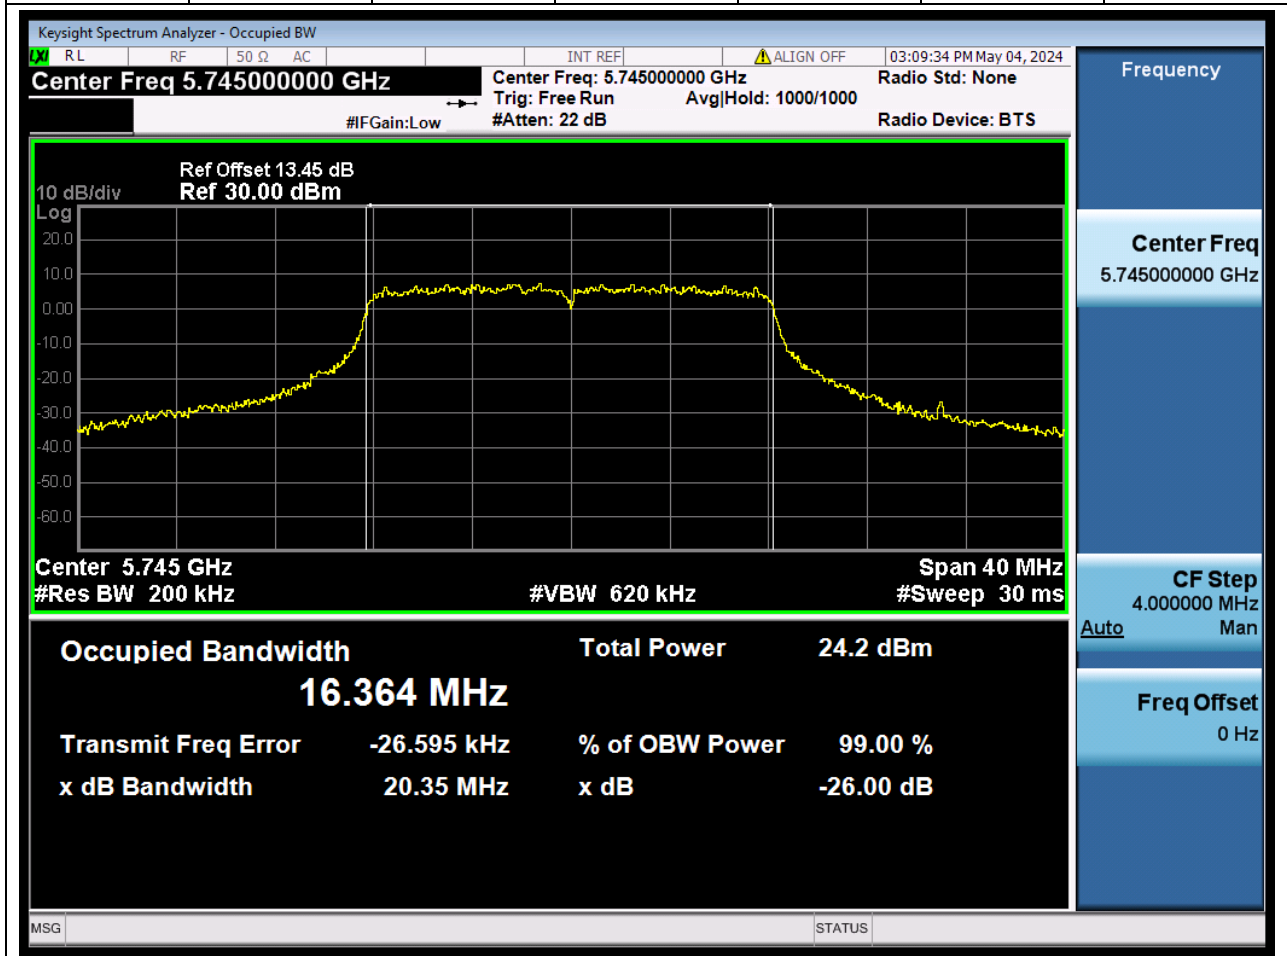

72. 802.11a_20M_U-NII-3_L

72.1. A.2-26dB Bandwidth(NTNV)

Center Frequency (MHz)	XdB Down	RBW (MHz)	Detector	Limit (MHz)	XdB BandWidth (MHz)	Verdict
5745	26	0.2	Peak	0	20.351386	N/A