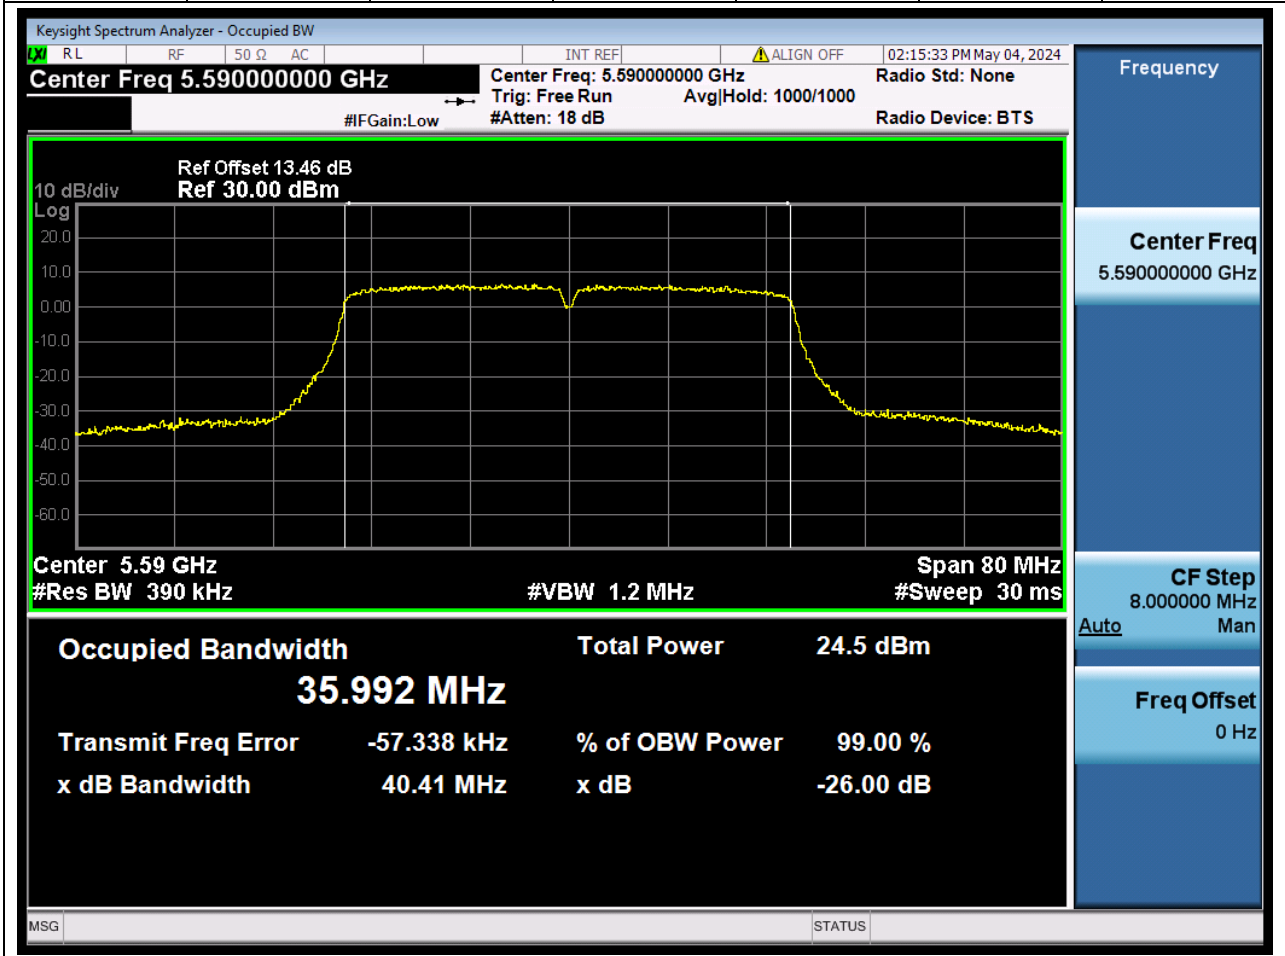

52. 802.11n_40M_U-NII-2C_M

52.1. A.2-26dB Bandwidth(NTNV)

Center Frequency (MHz)	XdB Down	RBW (MHz)	Detector	Limit (MHz)	XdB BandWidth (MHz)	Verdict
5590	26	0.39	Peak	0	40.40872	N/A