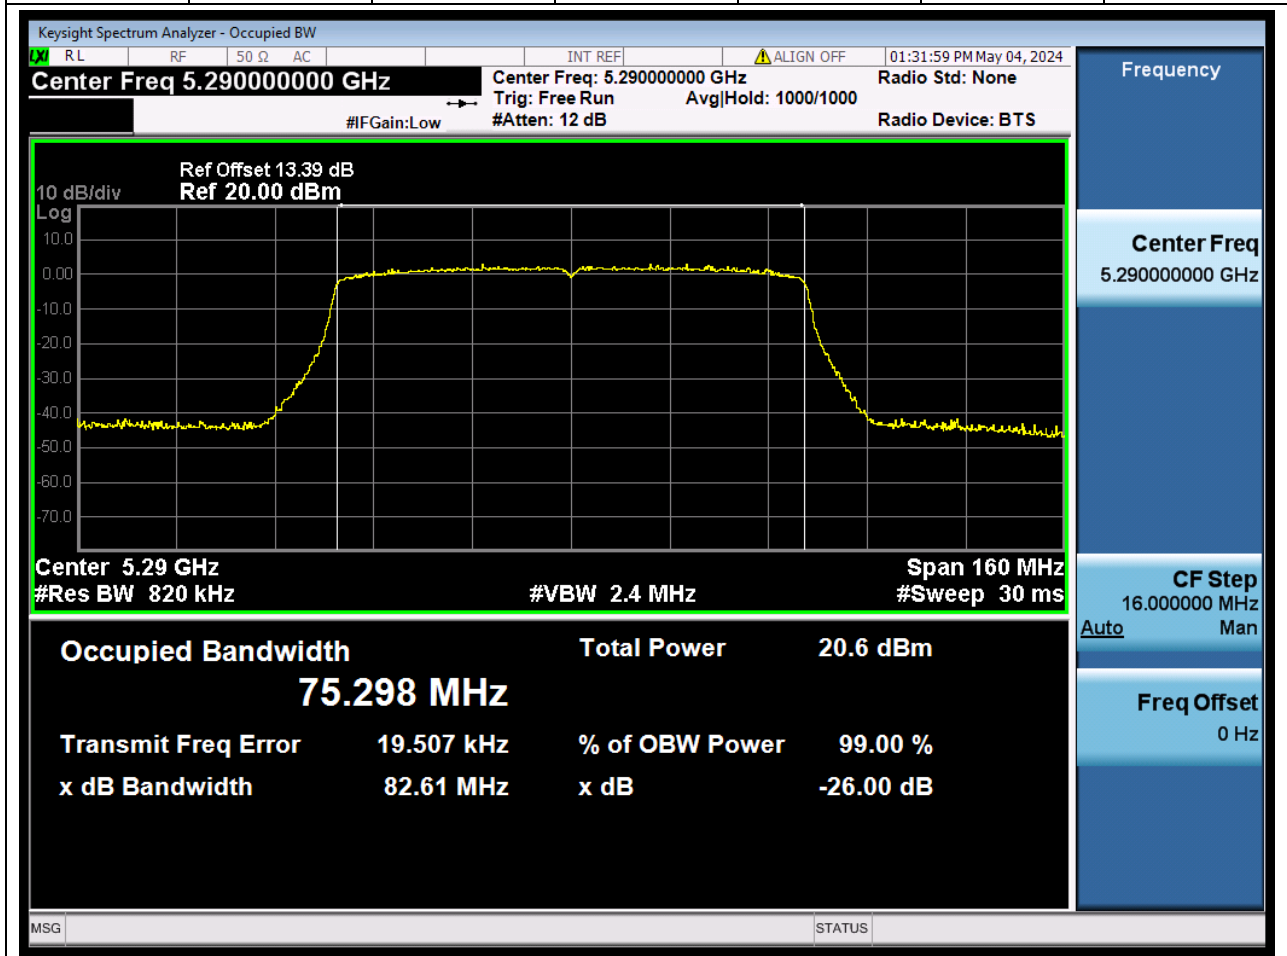

36. 802.11ac_80M_U-NII-2A_M

36.1. A.2-26dB Bandwidth(NTNV)

Center Frequency (MHz)	XdB Down	RBW (MHz)	Detector	Limit (MHz)	XdB BandWidth (MHz)	Verdict
5290	26	0.82	Peak	0	82.606385	N/A