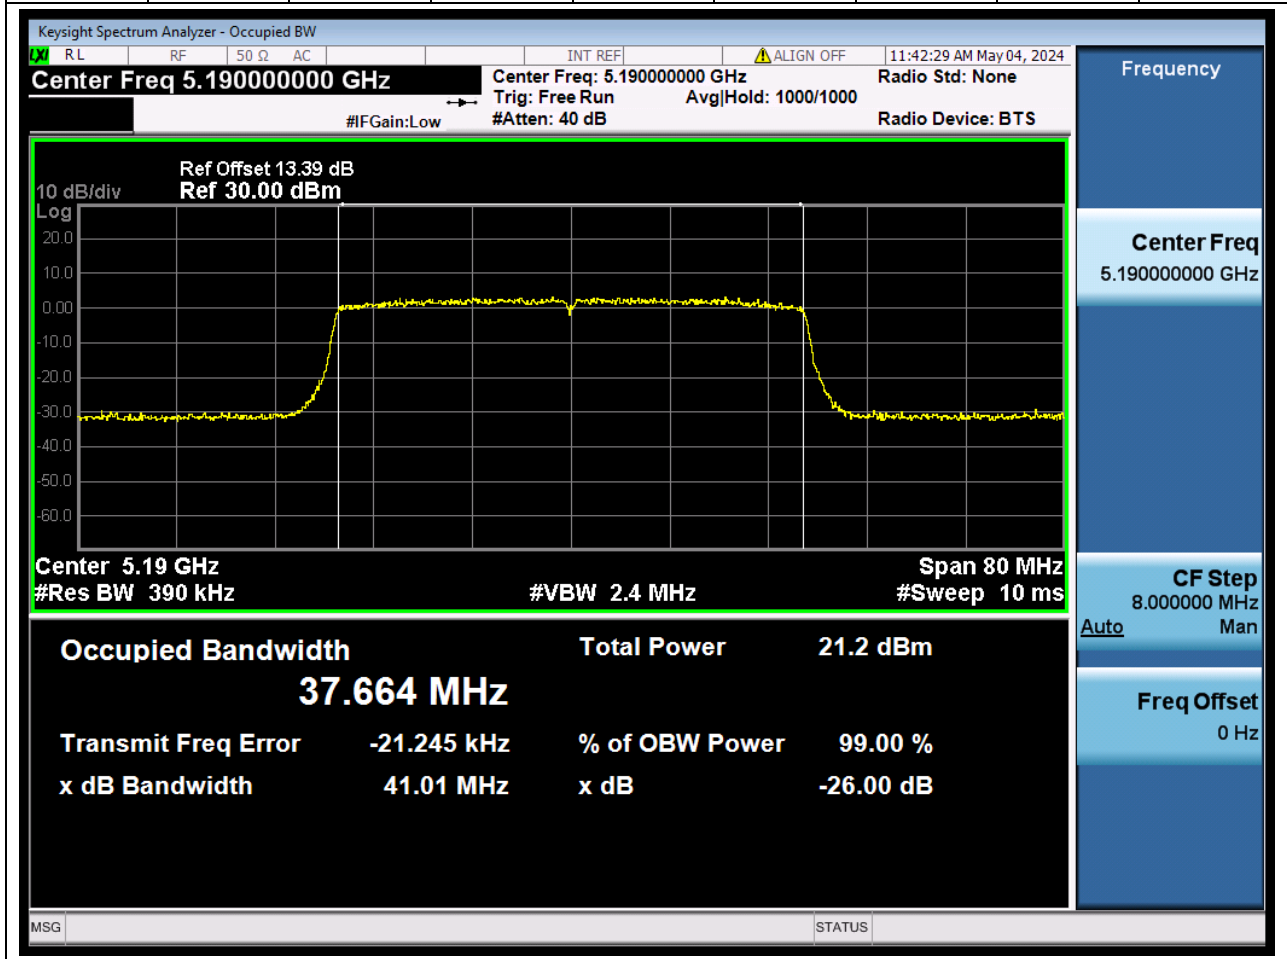

19. 802.11ax_40M_U-NII-1_L

19.1. A.2.2-99% Bandwidth(NTNV)

Center Frequency (MHz)	OBW Power (%)		RBW (MHz)	Detector	Limit (MHz)	OBW (MHz)		Verdict
5190	99		0.39	Peak	0	37.664312		N/A