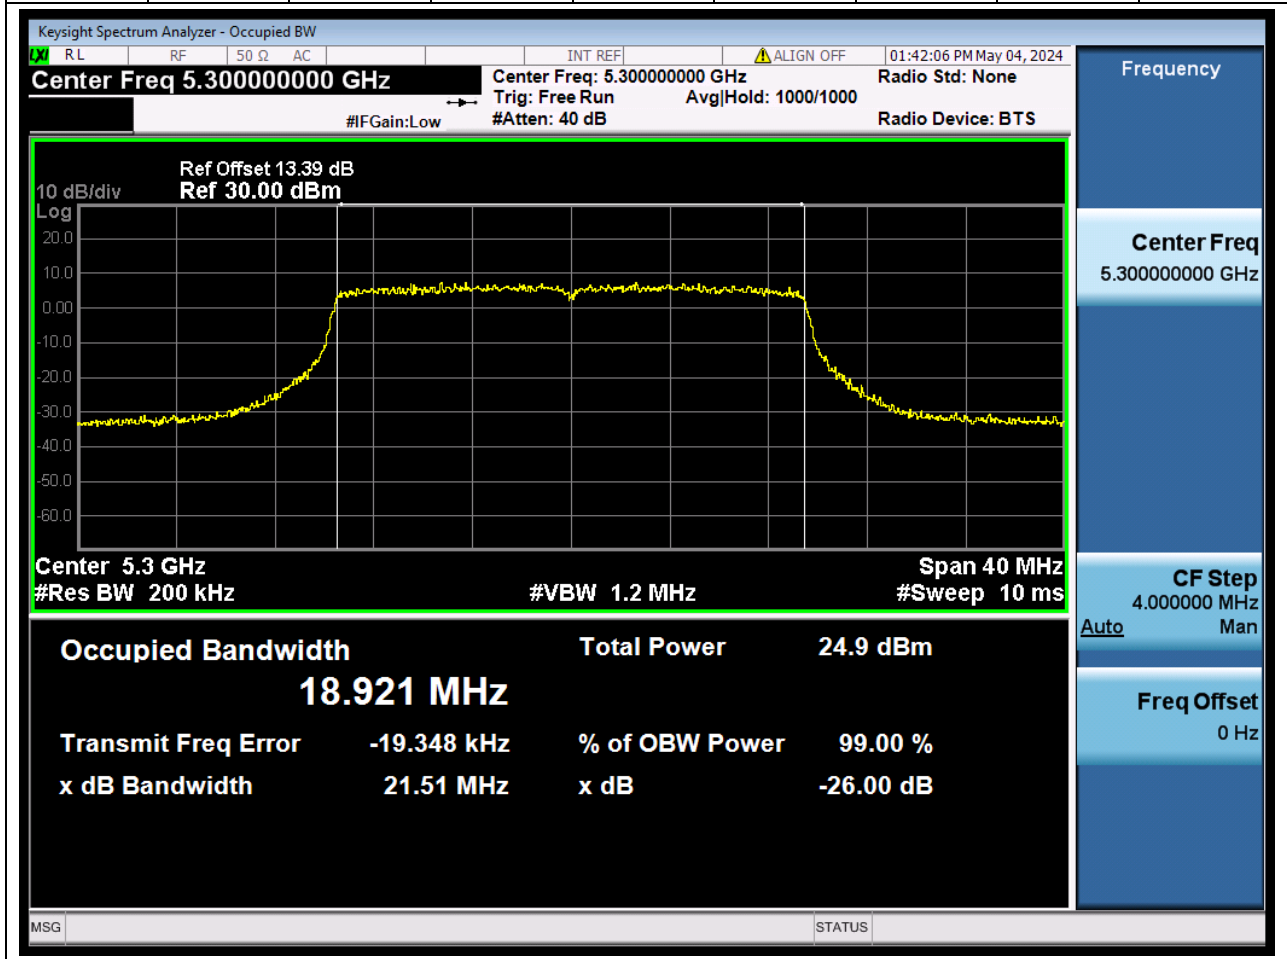

39. 802.11ax_20M_U-NII-2A_M

39.1. A.2.2-99% Bandwidth(NTNV)

Center Frequency (MHz)	OBW Power (%)		RBW (MHz)	Detector	Limit (MHz)	OBW (MHz)		Verdict
5300	99		0.2	Peak	0	18.920809		N/A