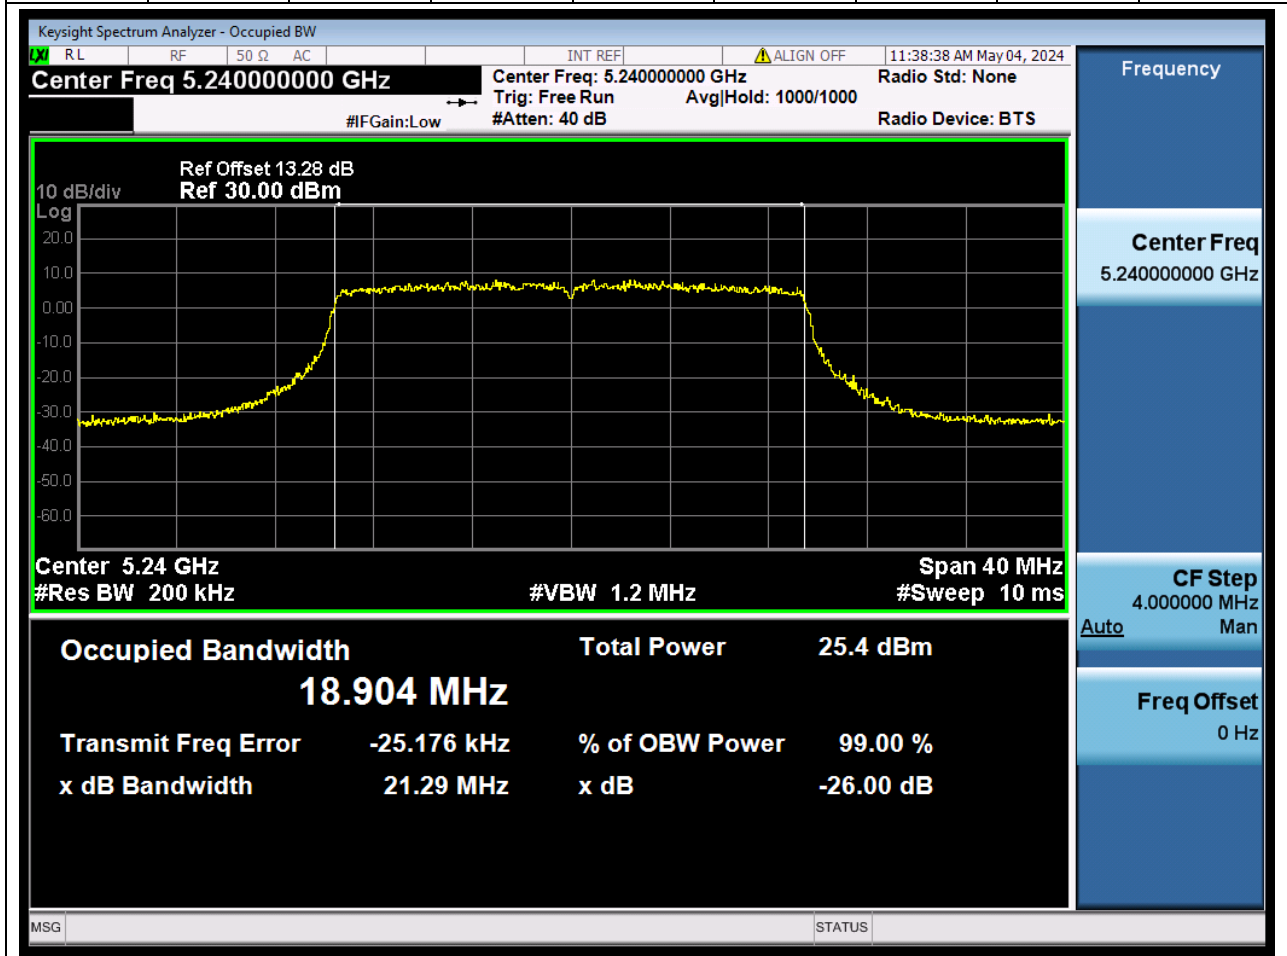

18. 802.11ax_20M_U-NII-1_H

18.1. A.2.2-99% Bandwidth(NTNV)

Center Frequency (MHz)	OBW Power (%)		RBW (MHz)	Detector	Limit (MHz)	OBW (MHz)		Verdict
5240	99		0.2	Peak	0	18.904298		N/A