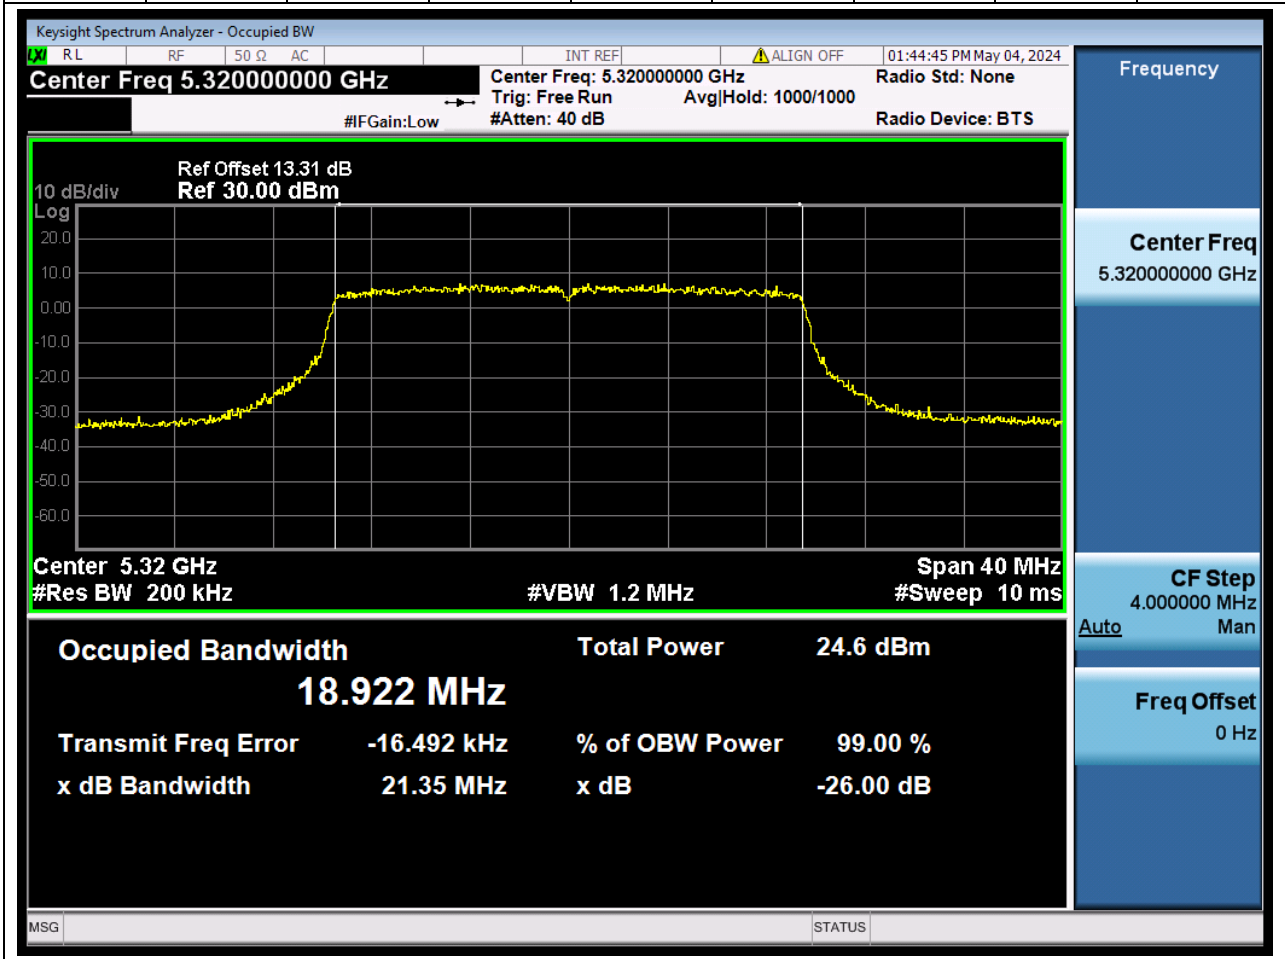

40. 802.11ax_20M_U-NII-2A_H

40.1. A.2.2-99% Bandwidth(NTNV)

Center Frequency (MHz)	OBW Power (%)		RBW (MHz)	Detector	Limit (MHz)	OBW (MHz)		Verdict
5320	99		0.2	Peak	0	18.921652		N/A