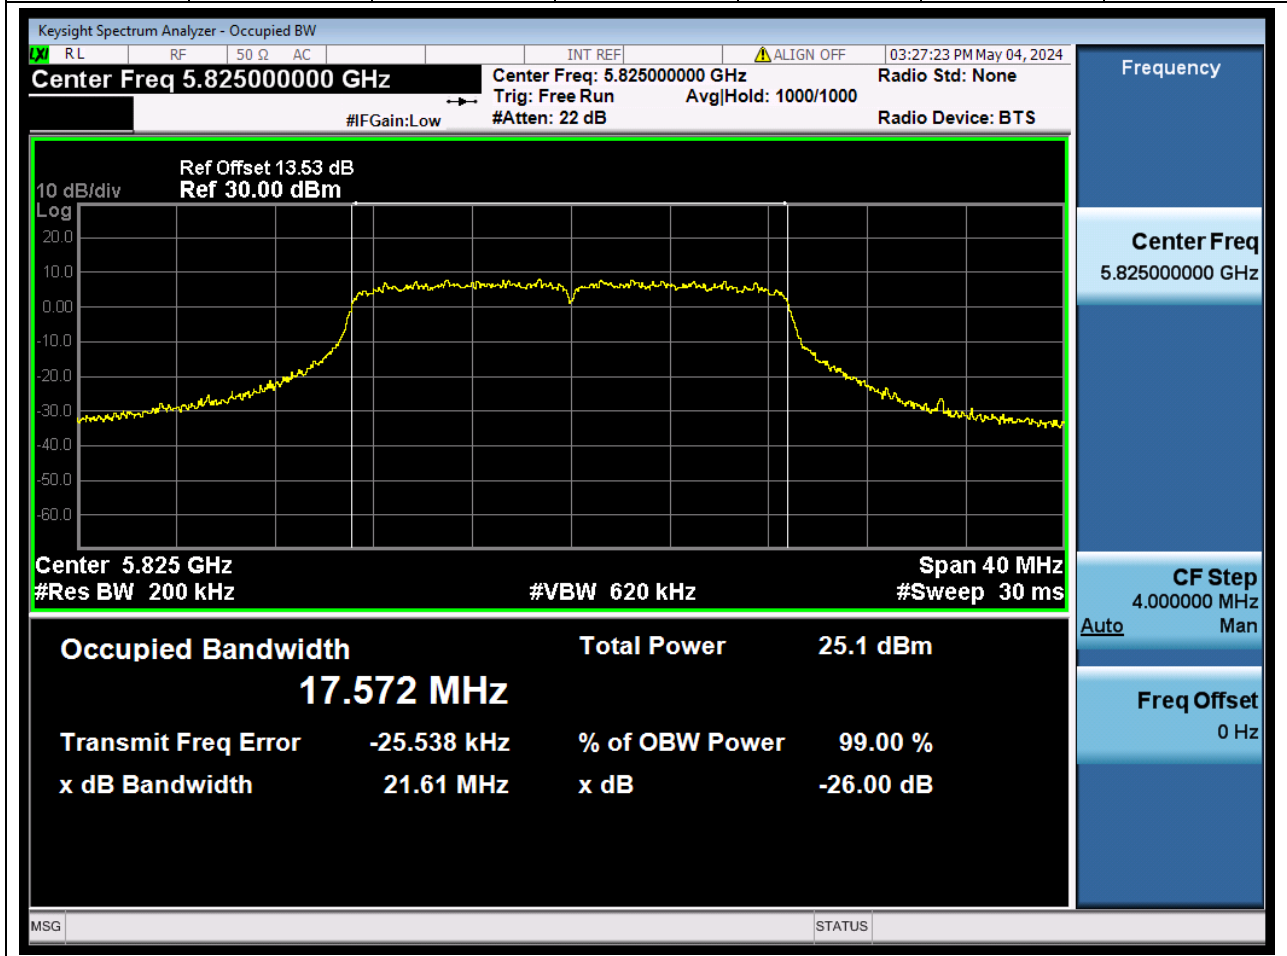

77. 802.11n_20M_U-NII-3_H

77.1. A.2-26dB Bandwidth(NTNV)

Center Frequency (MHz)	XdB Down	RBW (MHz)	Detector	Limit (MHz)	XdB BandWidth (MHz)	Verdict
5825	26	0.2	Peak	0	21.606121	N/A