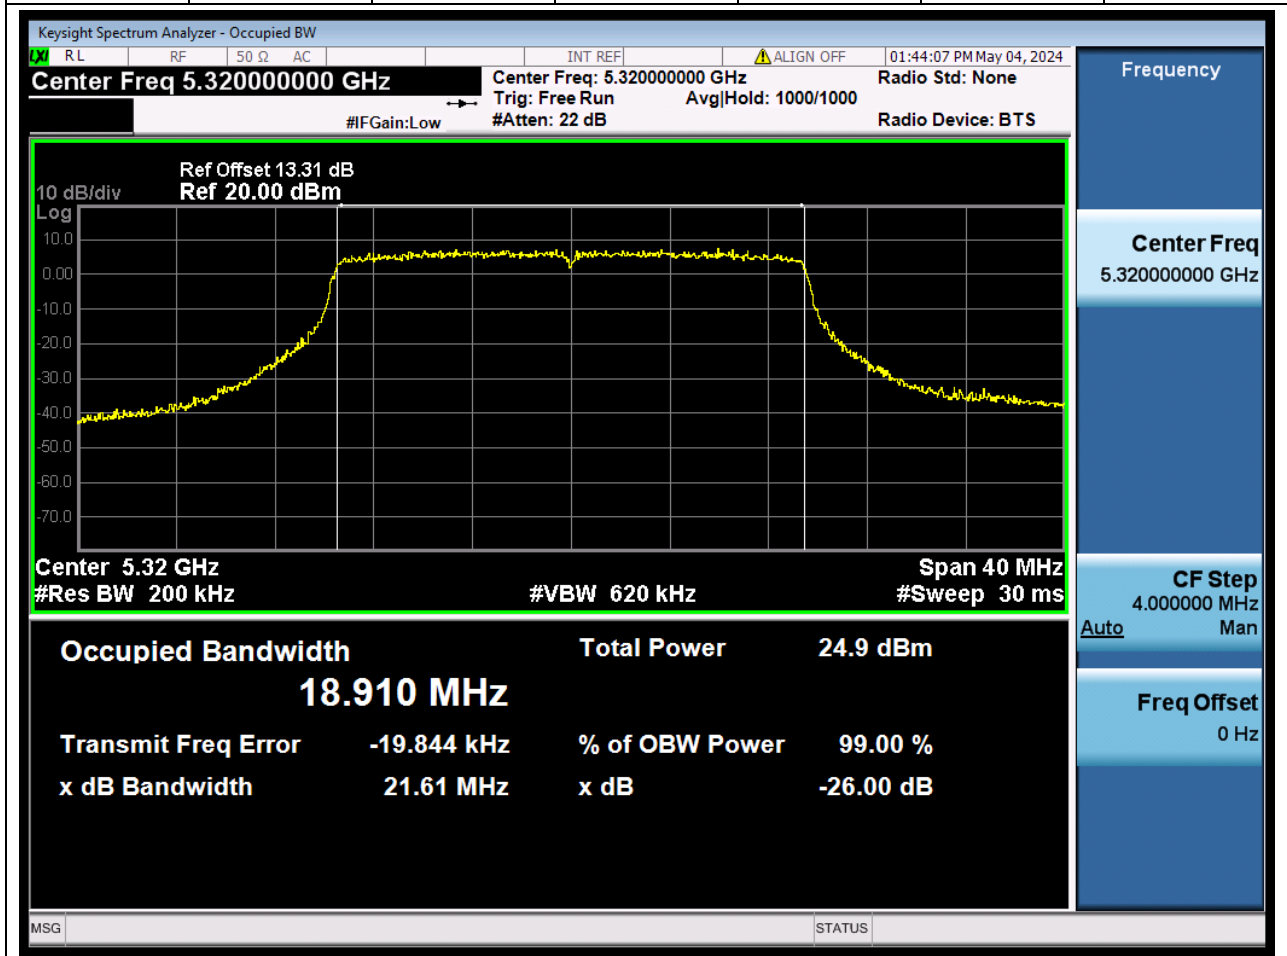

40. 802.11ax_20M_U-NII-2A_H

40.1. A.2-26dB Bandwidth(NTNV)

Center Frequency (MHz)	XdB Down	RBW (MHz)	Detector	Limit (MHz)	XdB BandWidth (MHz)	Verdict
5320	26	0.2	Peak	0	21.609181	N/A