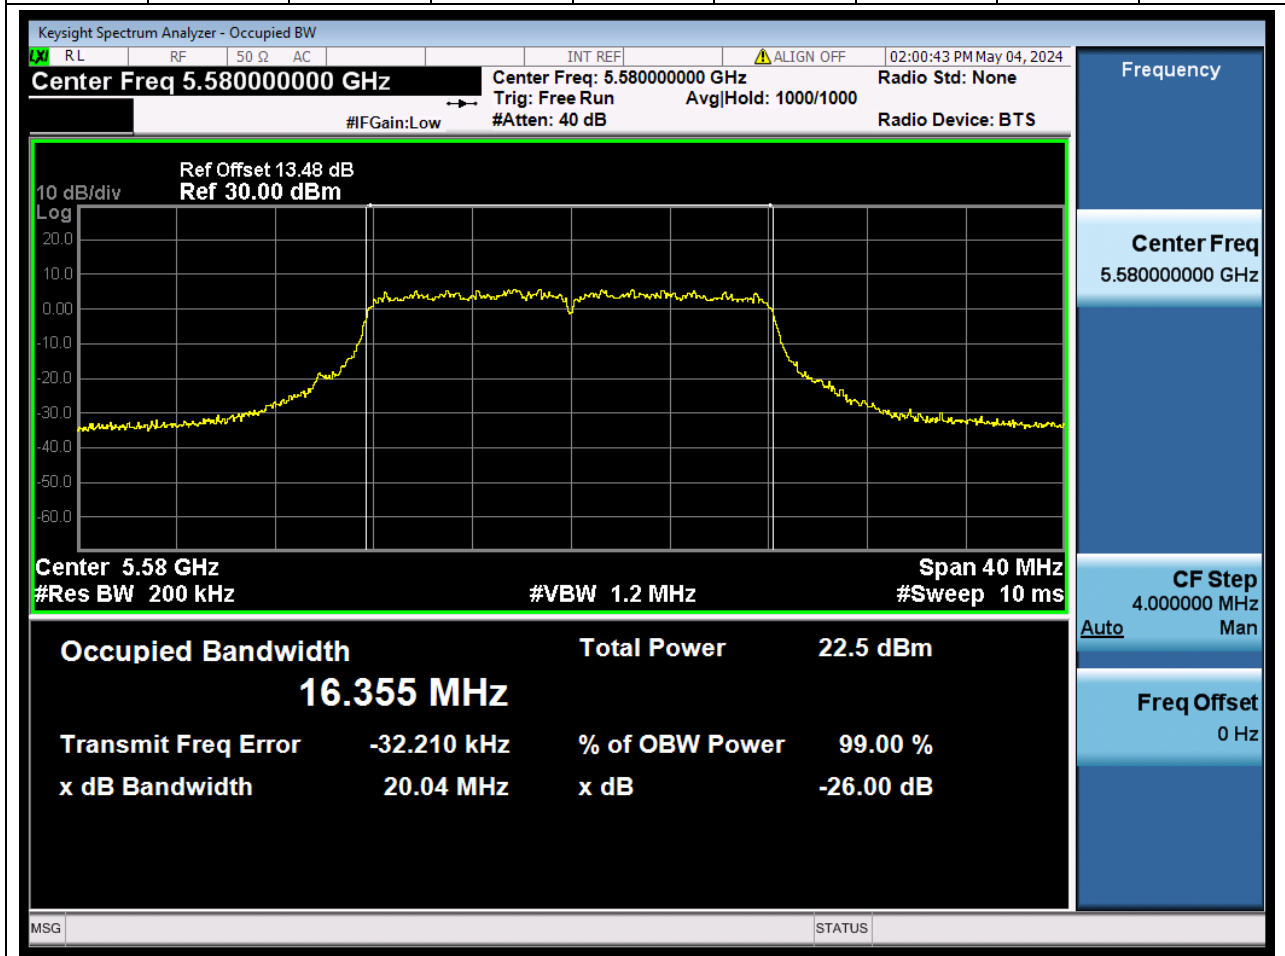

46. 802.11a_20M_U-NII-2C_M

46.1. A.2.2-99% Bandwidth(NTNV)

Center Frequency (MHz)	OBW Power (%)		RBW (MHz)	Detector	Limit (MHz)	OBW (MHz)		Verdict
5580	99		0.2	Peak	0	16.35525		N/A