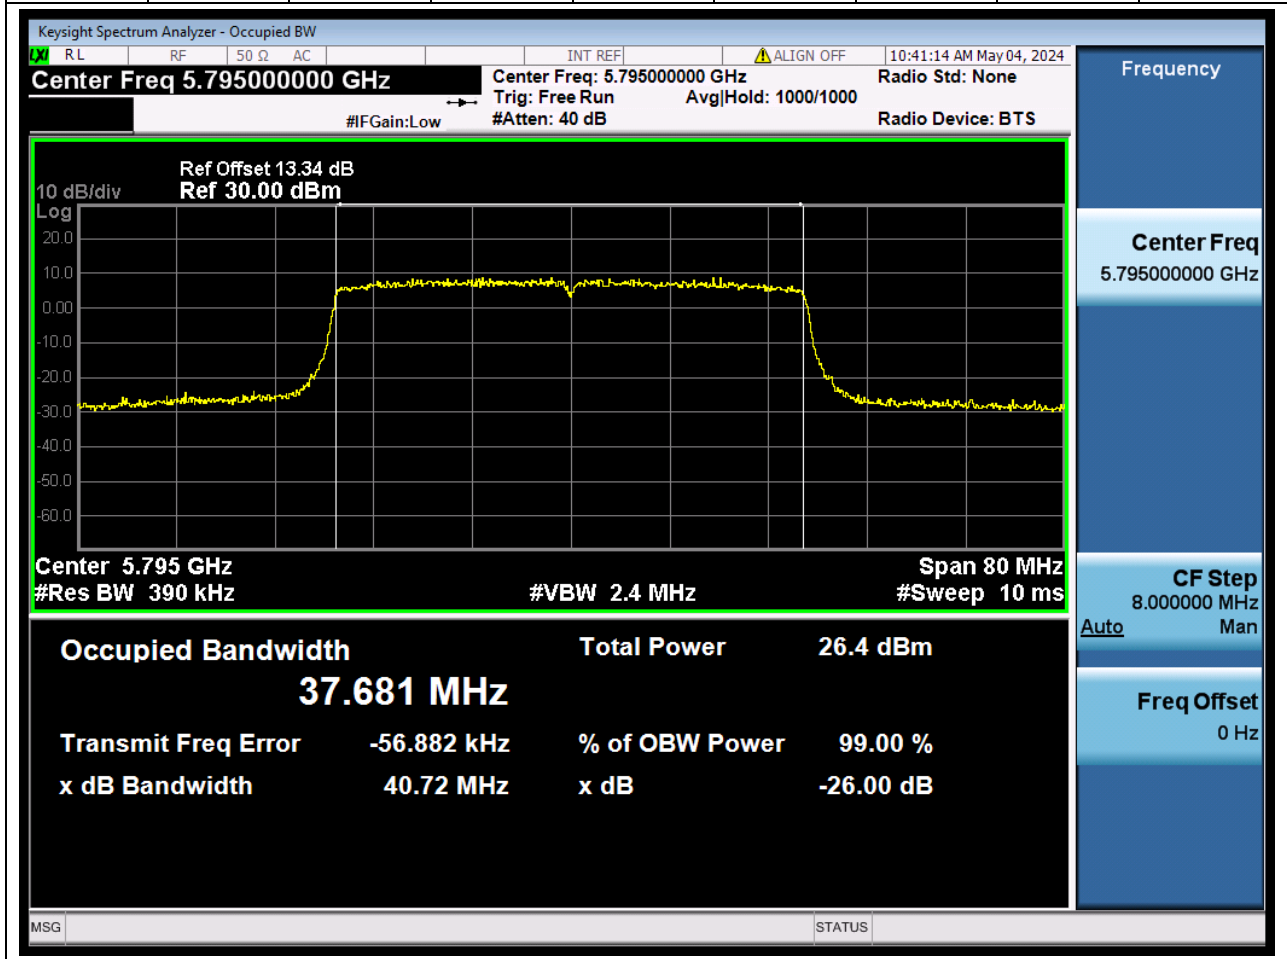

90. 802.11ax_40M_U-NII-3_H

90.1. A.2.2-99% Bandwidth(NTNV)

Center Frequency (MHz)	OBW Power (%)		RBW (MHz)	Detector	Limit (MHz)	OBW (MHz)		Verdict
5795	99		0.39	Peak	0	37.681253		N/A