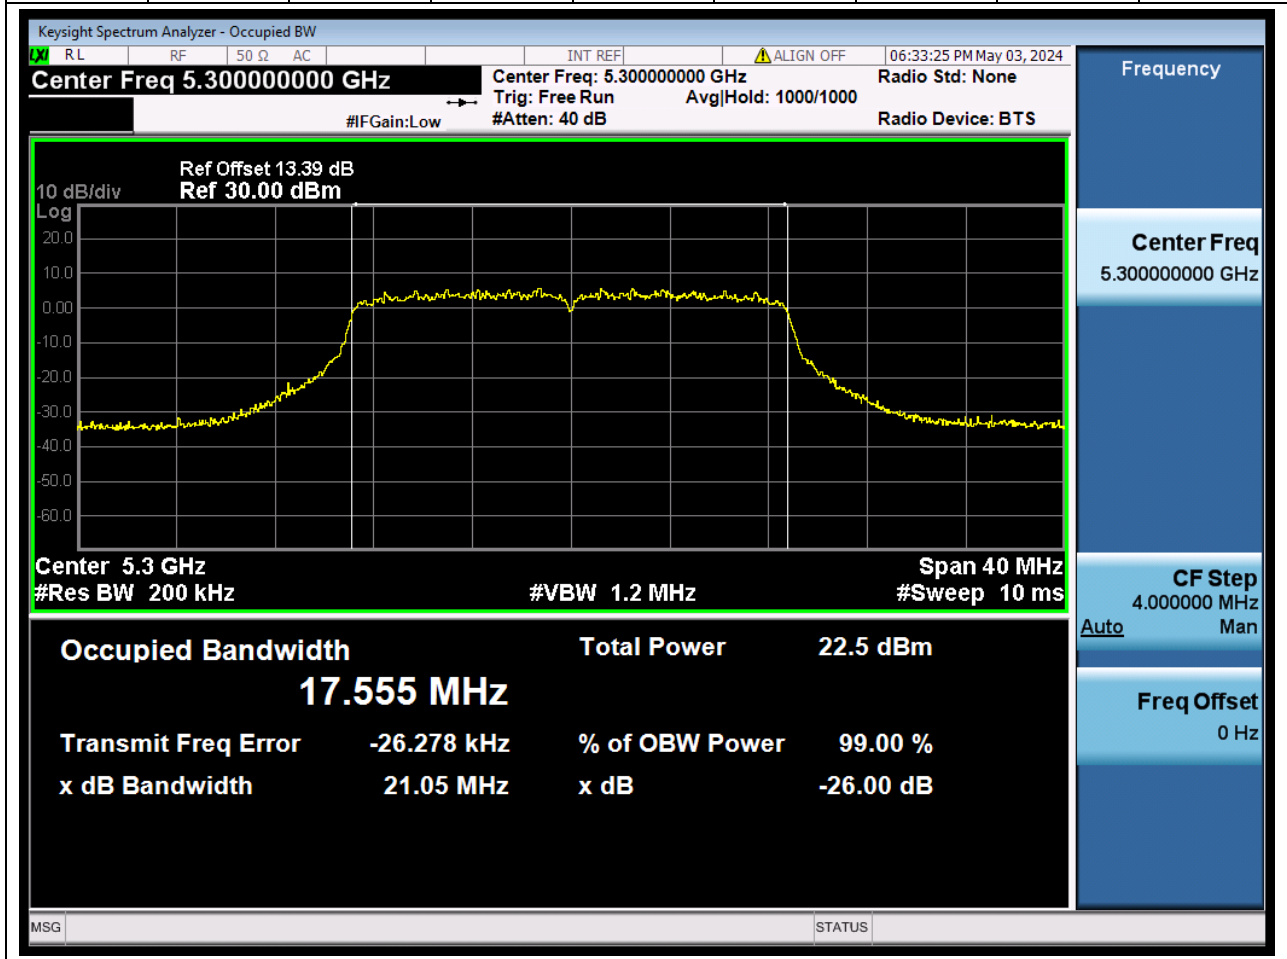

27. 802.11n_20M_U-NII-2A_M

27.1. A.2.2-99% Bandwidth(NTNV)

Center Frequency (MHz)	OBW Power (%)		RBW (MHz)	Detector	Limit (MHz)	OBW (MHz)		Verdict
5300	99		0.2	Peak	0	17.554712		N/A