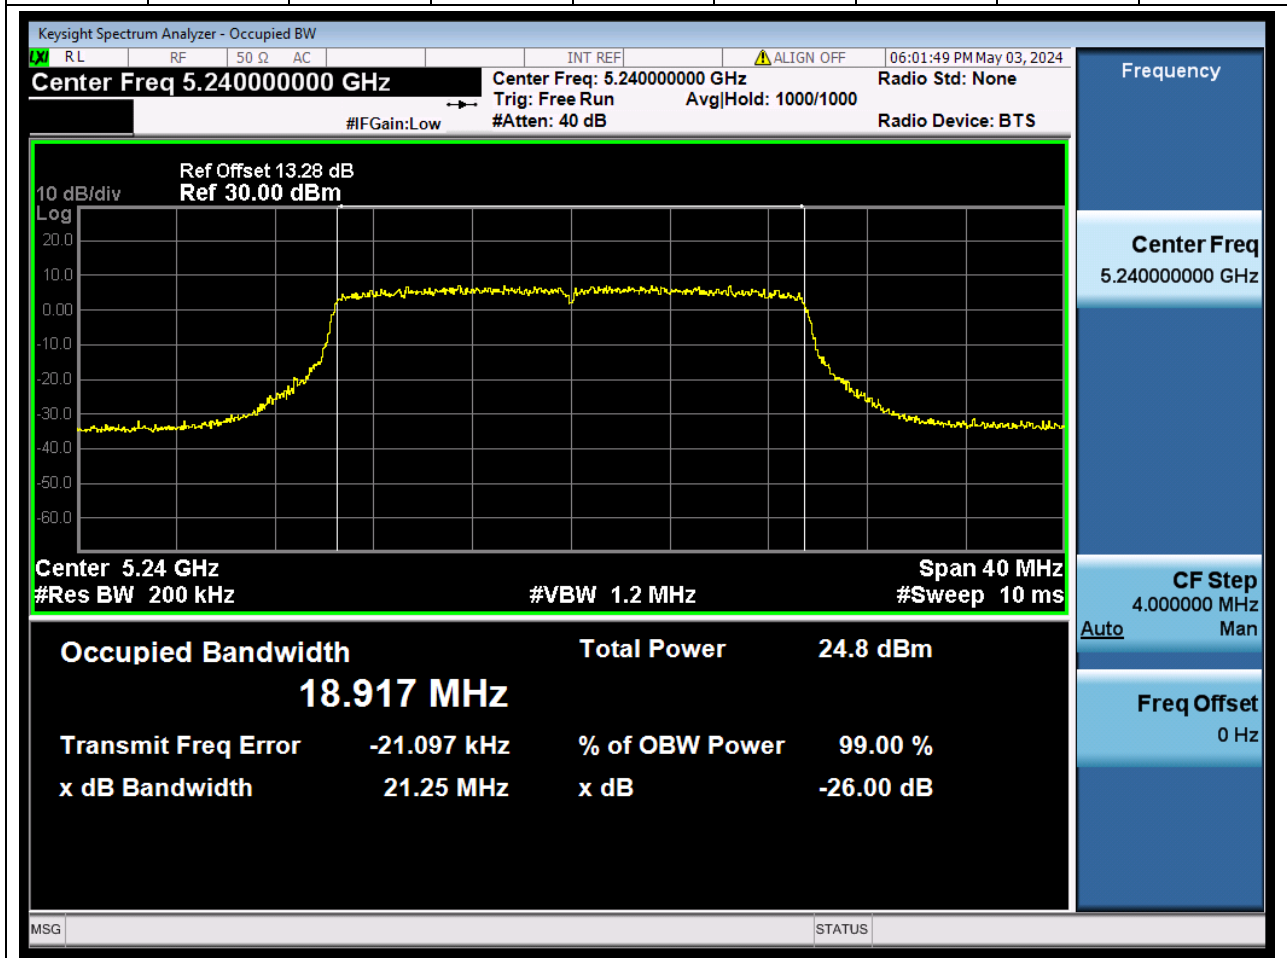

### 18.1. A.2.2-99% Bandwidth(NTNV)

Center Frequency (MHz)	OBW Power (%)		RBW (MHz)	Detector	Limit (MHz)	OBW (MHz)		Verdict
5240	99		0.2	Peak	0	18.91696		N/A