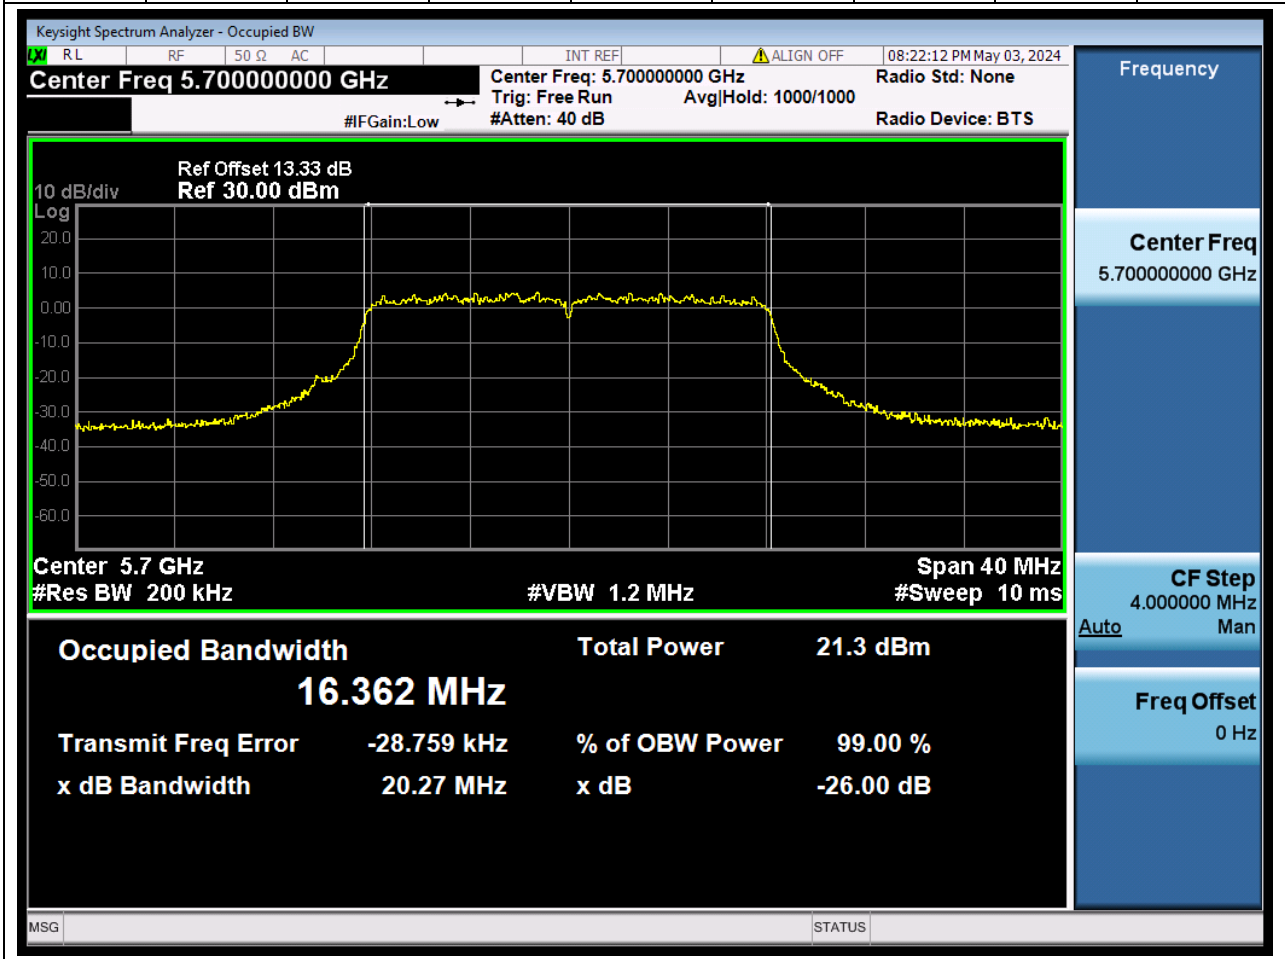

47. 802.11a_20M_U-NII-2C_H

47.1. A.2.2-99% Bandwidth(NTNV)

Center Frequency (MHz)	OBW Power (%)		RBW (MHz)	Detector	Limit (MHz)	OBW (MHz)		Verdict
5700	99		0.2	Peak	0	16.362065		N/A