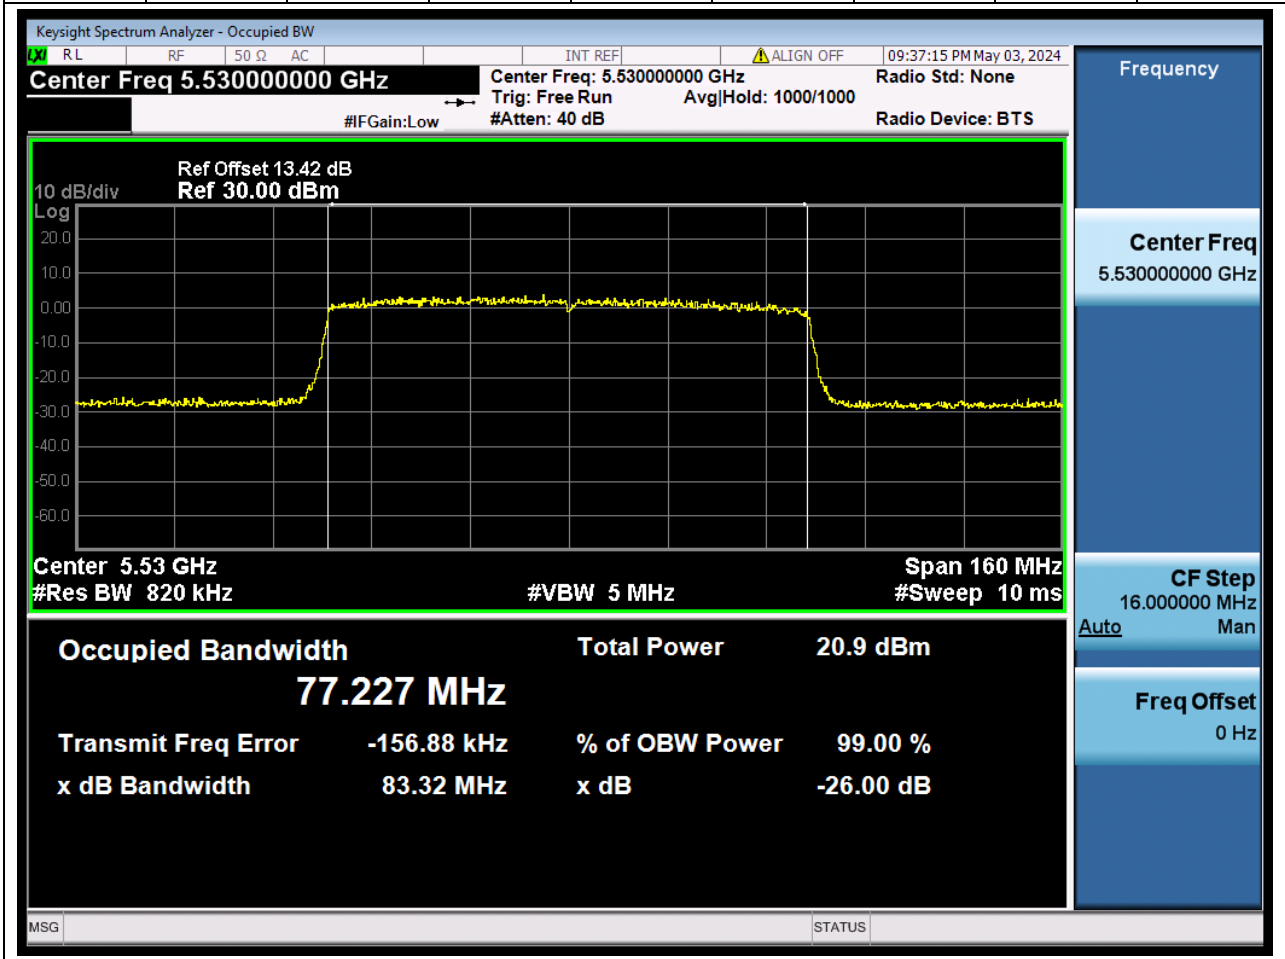

69. 802.11ax_80M_U-NII-2C_L

69.1. A.2.2-99% Bandwidth(NTNV)

Center Frequency (MHz)	OBW Power (%)	RBW (MHz)	Detector	Limit (MHz)	OBW (MHz)	Verdict
5530	99	0.82	Peak	0	77.227295	N/A