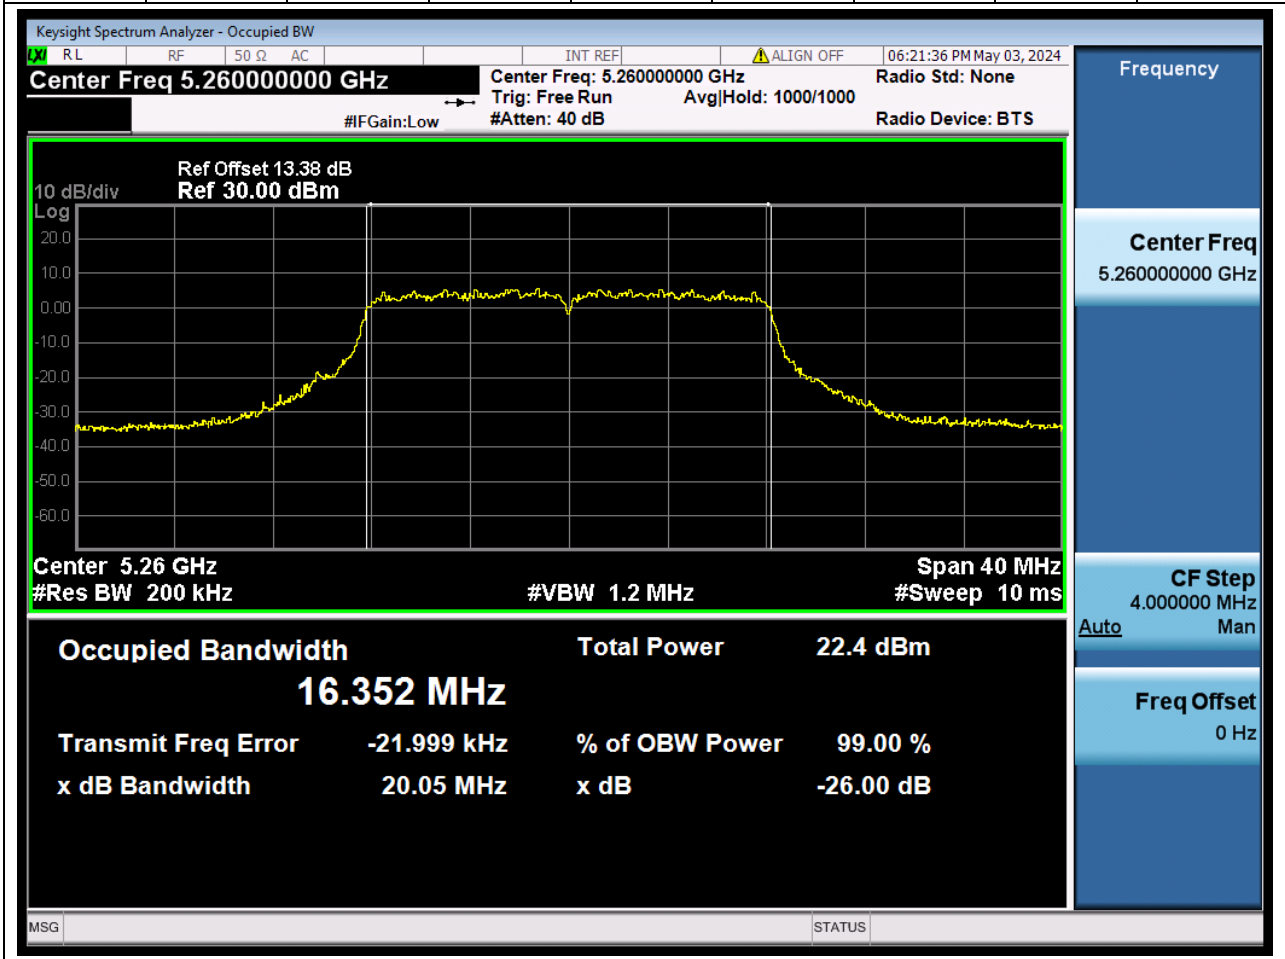

23. 802.11a_20M_U-NII-2A_L

23.1. A.2.2-99% Bandwidth(NTNV)

Center Frequency (MHz)	OBW Power (%)		RBW (MHz)	Detector	Limit (MHz)	OBW (MHz)		Verdict
5260	99		0.2	Peak	0	16.35172		N/A