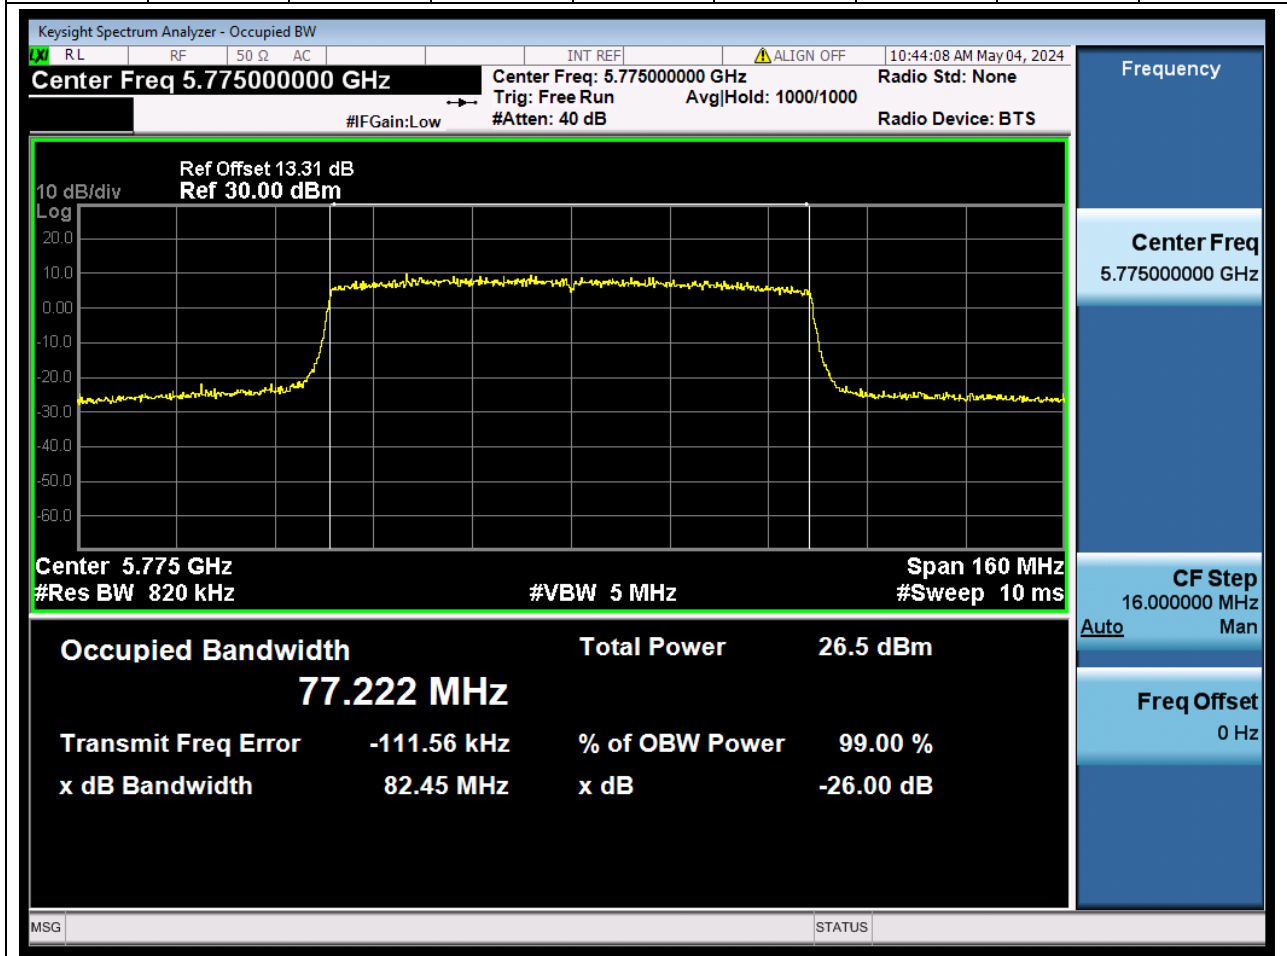

91. 802.11ax_80M_U-NII-3_M

91.1. A.2.2-99% Bandwidth(NTNV)

Center Frequency (MHz)	OBW Power (%)		RBW (MHz)	Detector	Limit (MHz)	OBW (MHz)		Verdict
5775	99		0.82	Peak	0	77.222468		N/A