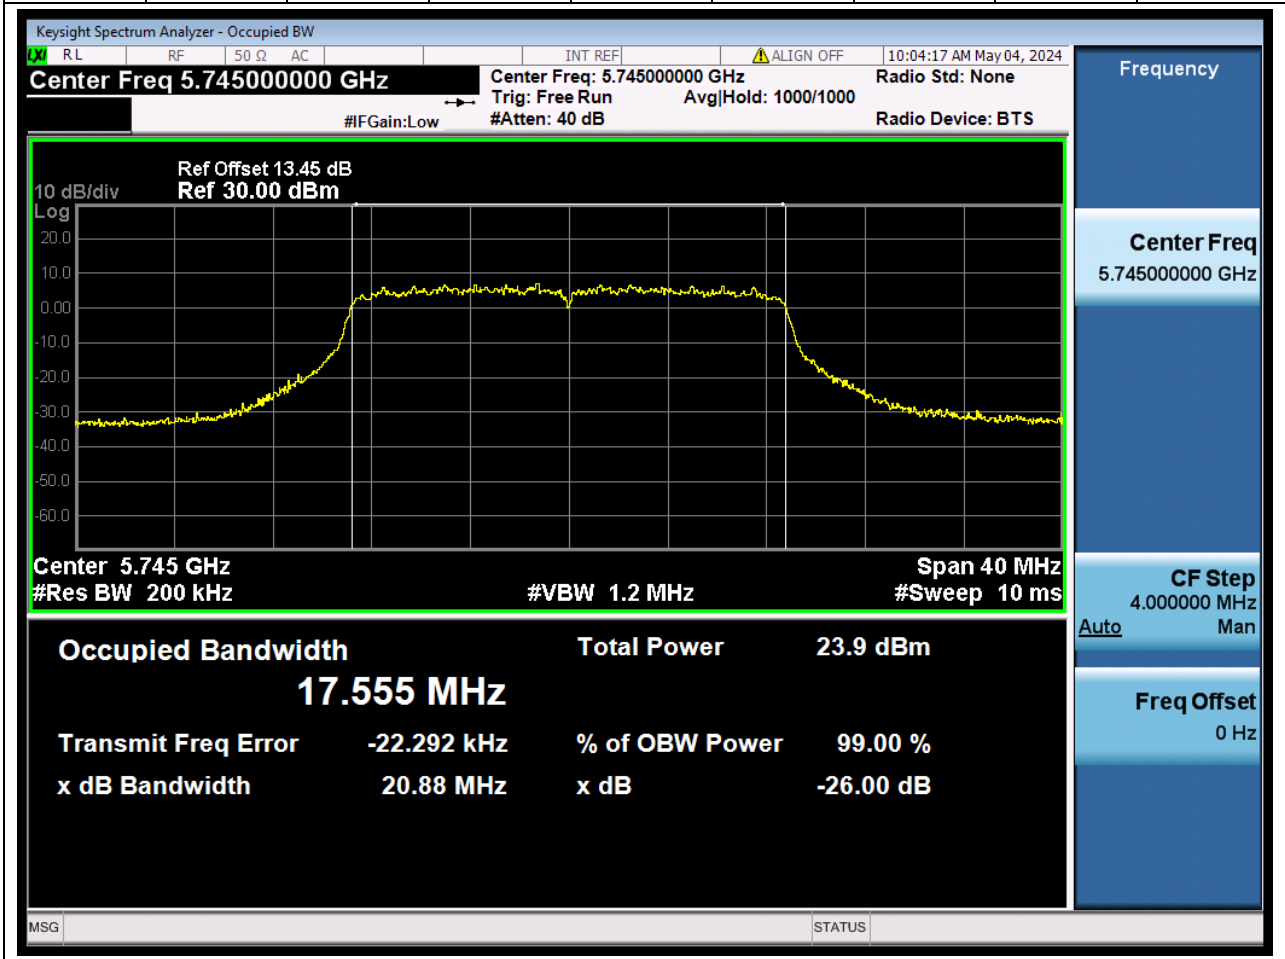

80. 802.11ac_20M_U-NII-3_L

80.1. A.2.2-99% Bandwidth(NTNV)

Center Frequency (MHz)	OBW Power (%)		RBW (MHz)	Detector	Limit (MHz)	OBW (MHz)		Verdict
5745	99		0.2	Peak	0	17.554827		N/A