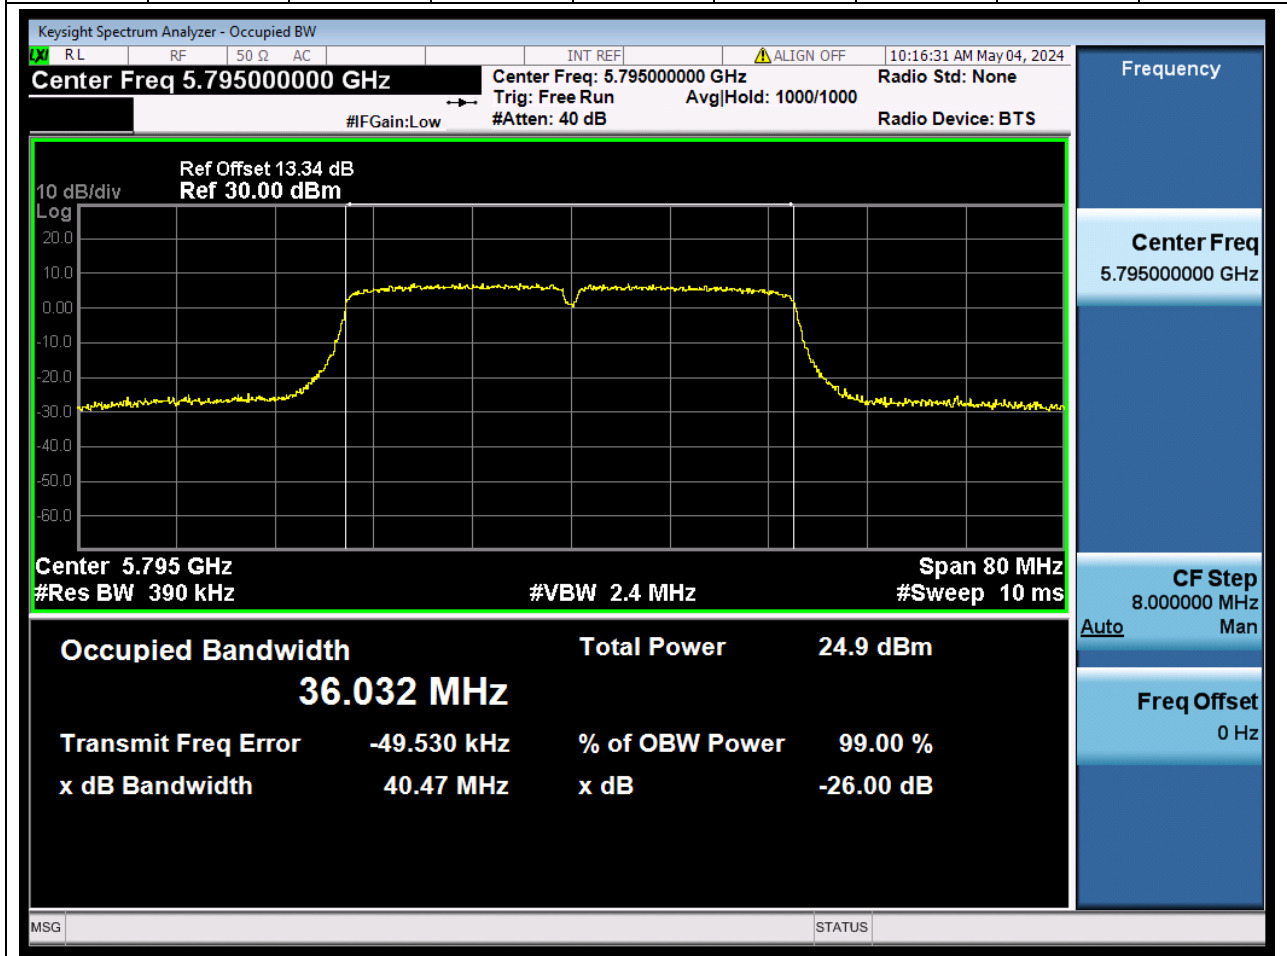

84. 802.11ac_40M_U-NII-3_H

84.1. A.2.2-99% Bandwidth(NTNV)

Center Frequency (MHz)	OBW Power (%)		RBW (MHz)	Detector	Limit (MHz)	OBW (MHz)		Verdict
5795	99		0.39	Peak	0	36.032474		N/A