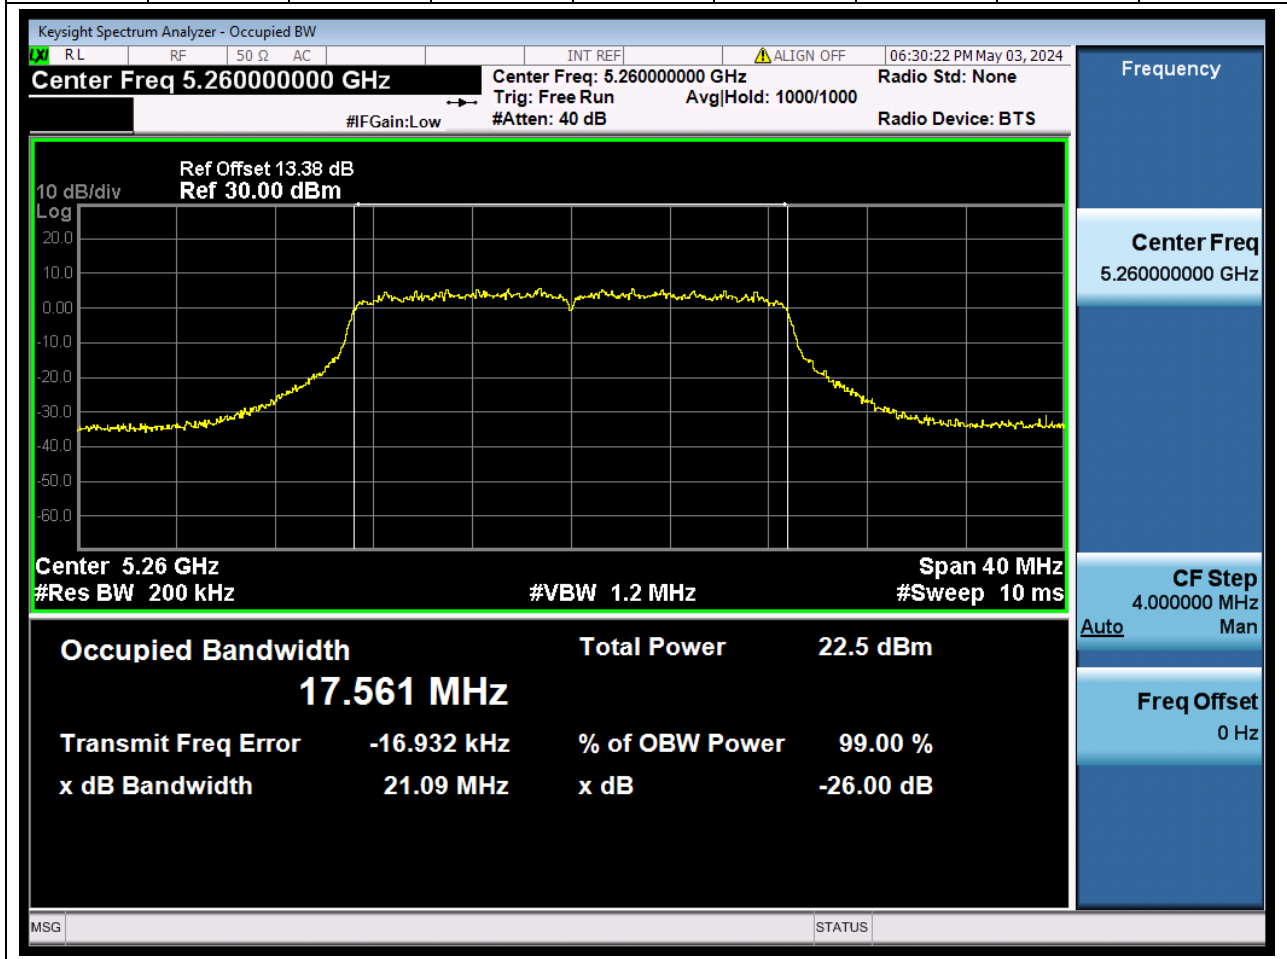

26. 802.11n_20M_U-NII-2A_L

26.1. A.2.2-99% Bandwidth(NTNV)

Center Frequency (MHz)	OBW Power (%)		RBW (MHz)	Detector	Limit (MHz)	OBW (MHz)		Verdict
5260	99		0.2	Peak	0	17.560503		N/A