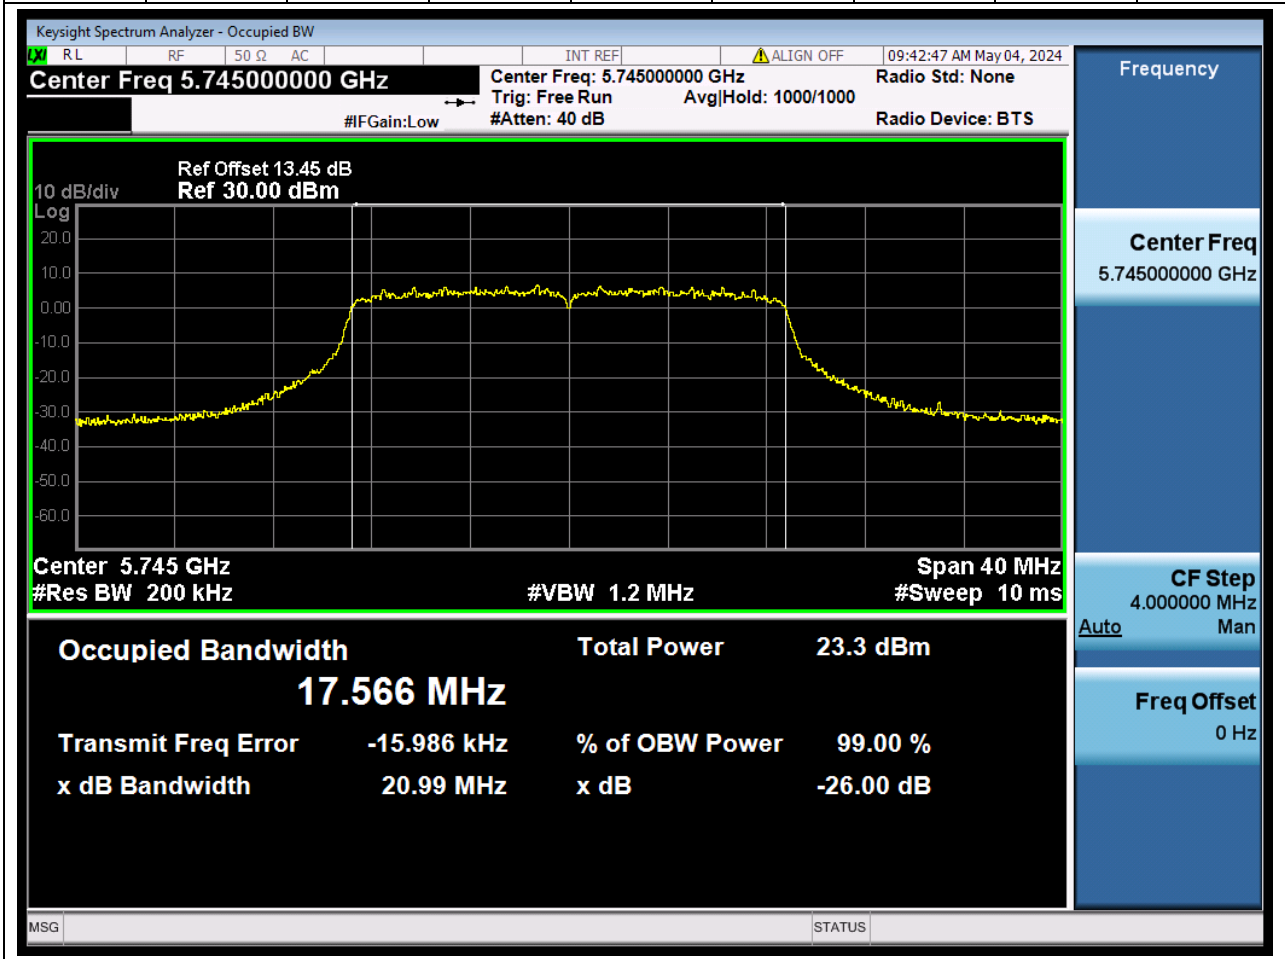

75. 802.11n_20M_U-NII-3_L

75.1. A.2.2-99% Bandwidth(NTNV)

Center Frequency (MHz)	OBW Power (%)		RBW (MHz)	Detector	Limit (MHz)	OBW (MHz)		Verdict
5745	99		0.2	Peak	0	17.566499		N/A