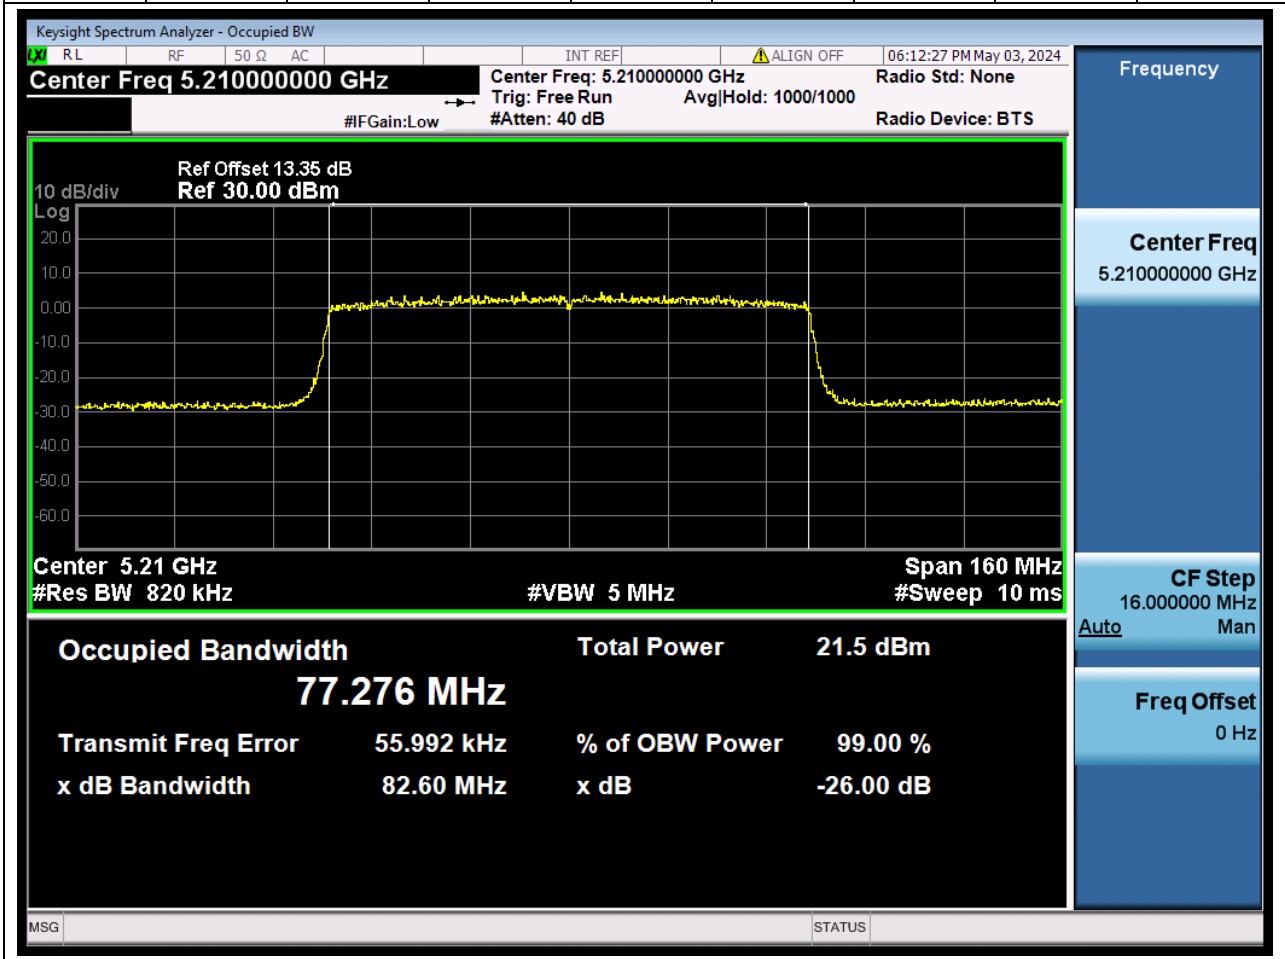

21. 802.11ax_80M_U-NII-1_M

21.1. A.2.2-99% Bandwidth(NTNV)

Center Frequency (MHz)	OBW Power (%)		RBW (MHz)	Detector	Limit (MHz)	OBW (MHz)		Verdict
5210	99		0.82	Peak	0	77.27566 3		N/A