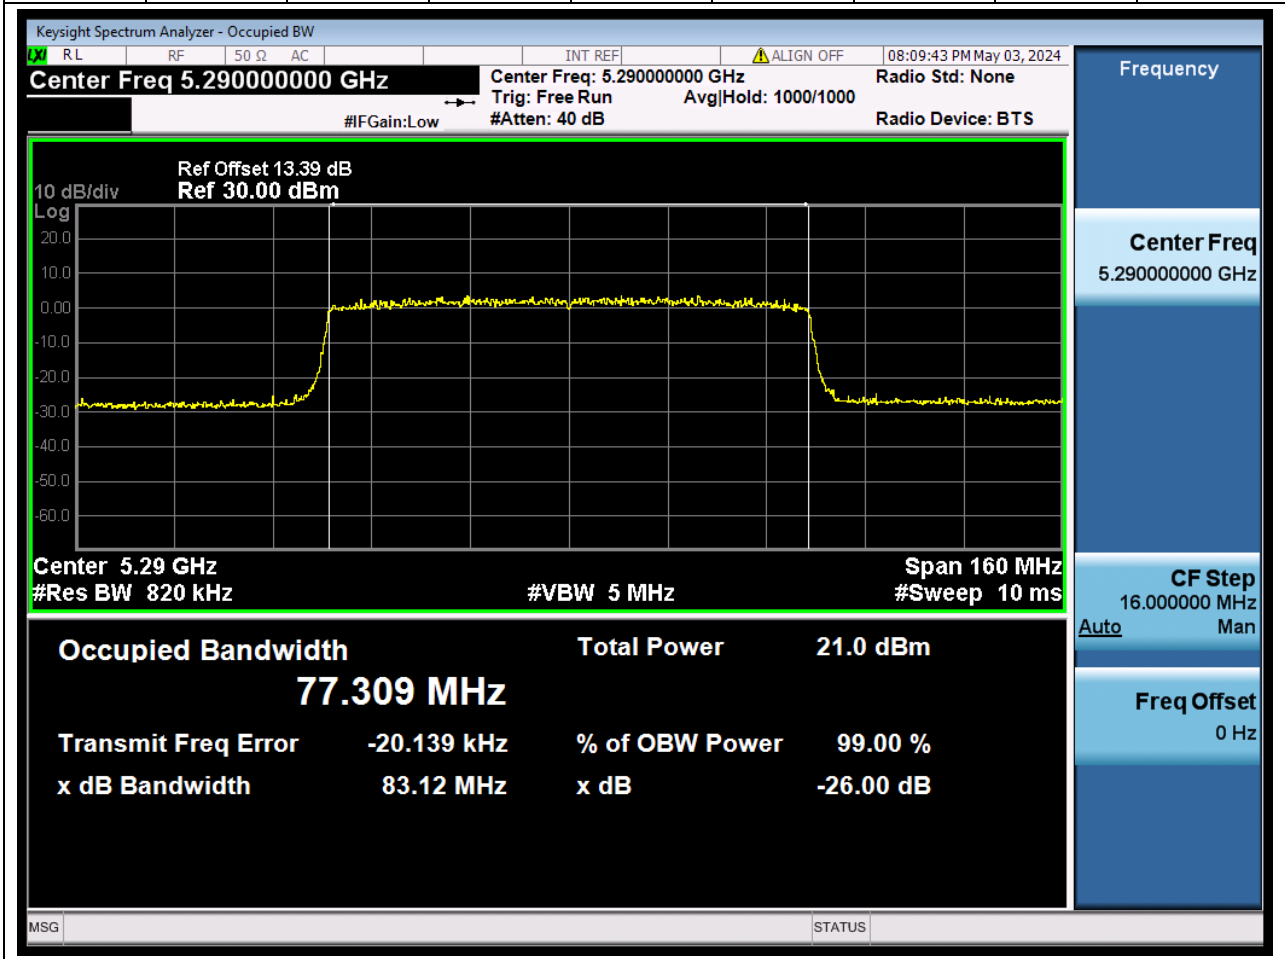

43. 802.11ax_80M_U-NII-2A_M

43.1. A.2.2-99% Bandwidth(NTNV)

Center Frequency (MHz)	OBW Power (%)		RBW (MHz)	Detector	Limit (MHz)	OBW (MHz)		Verdict
5290	99		0.82	Peak	0	77.30861 1		N/A