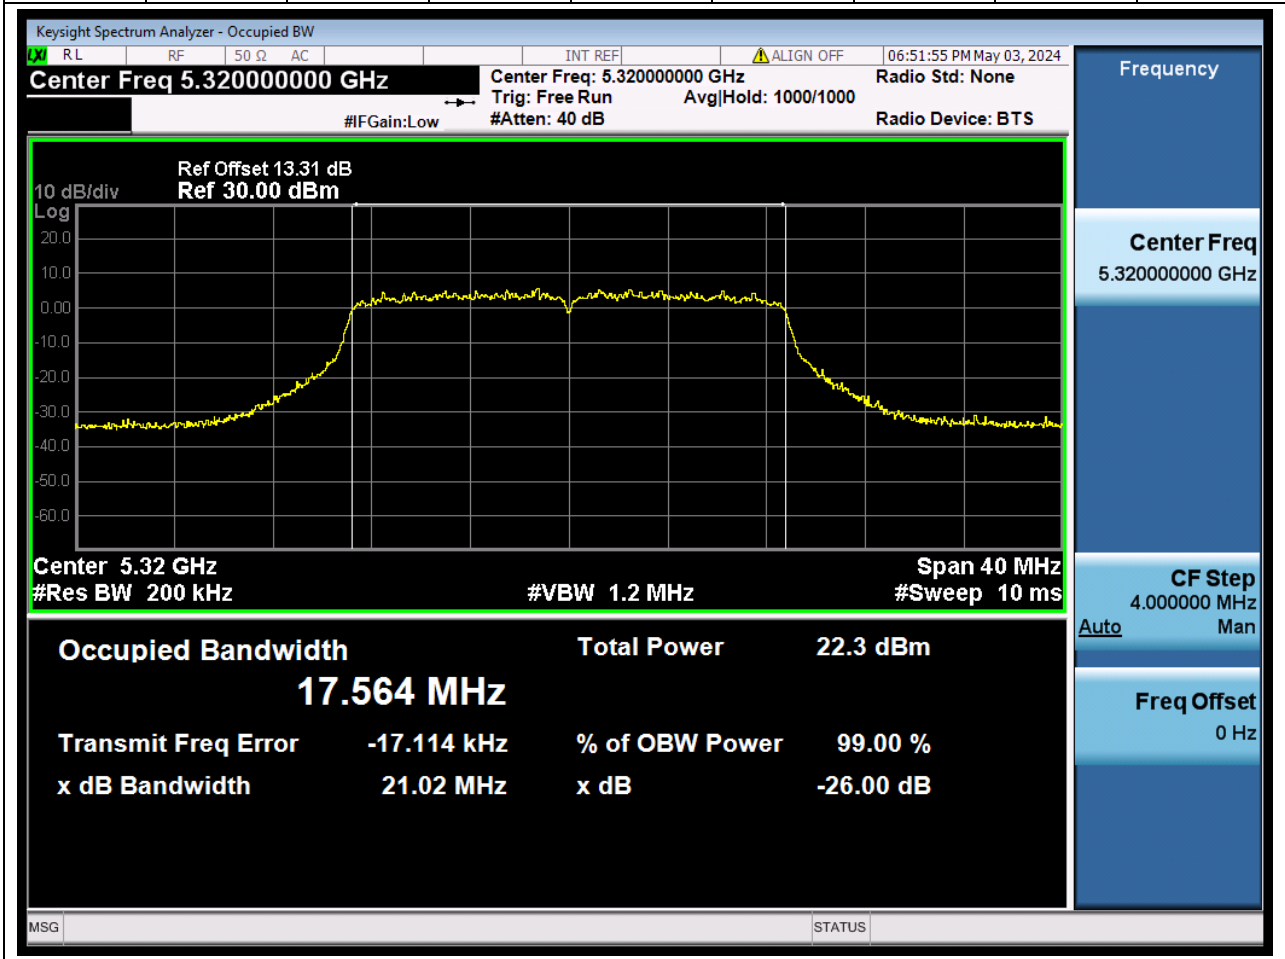

33. 802.11ac_20M_U-NII-2A_H

33.1. A.2.2-99% Bandwidth(NTNV)

Center Frequency (MHz)	OBW Power (%)		RBW (MHz)	Detector	Limit (MHz)	OBW (MHz)		Verdict
5320	99		0.2	Peak	0	17.563639		N/A