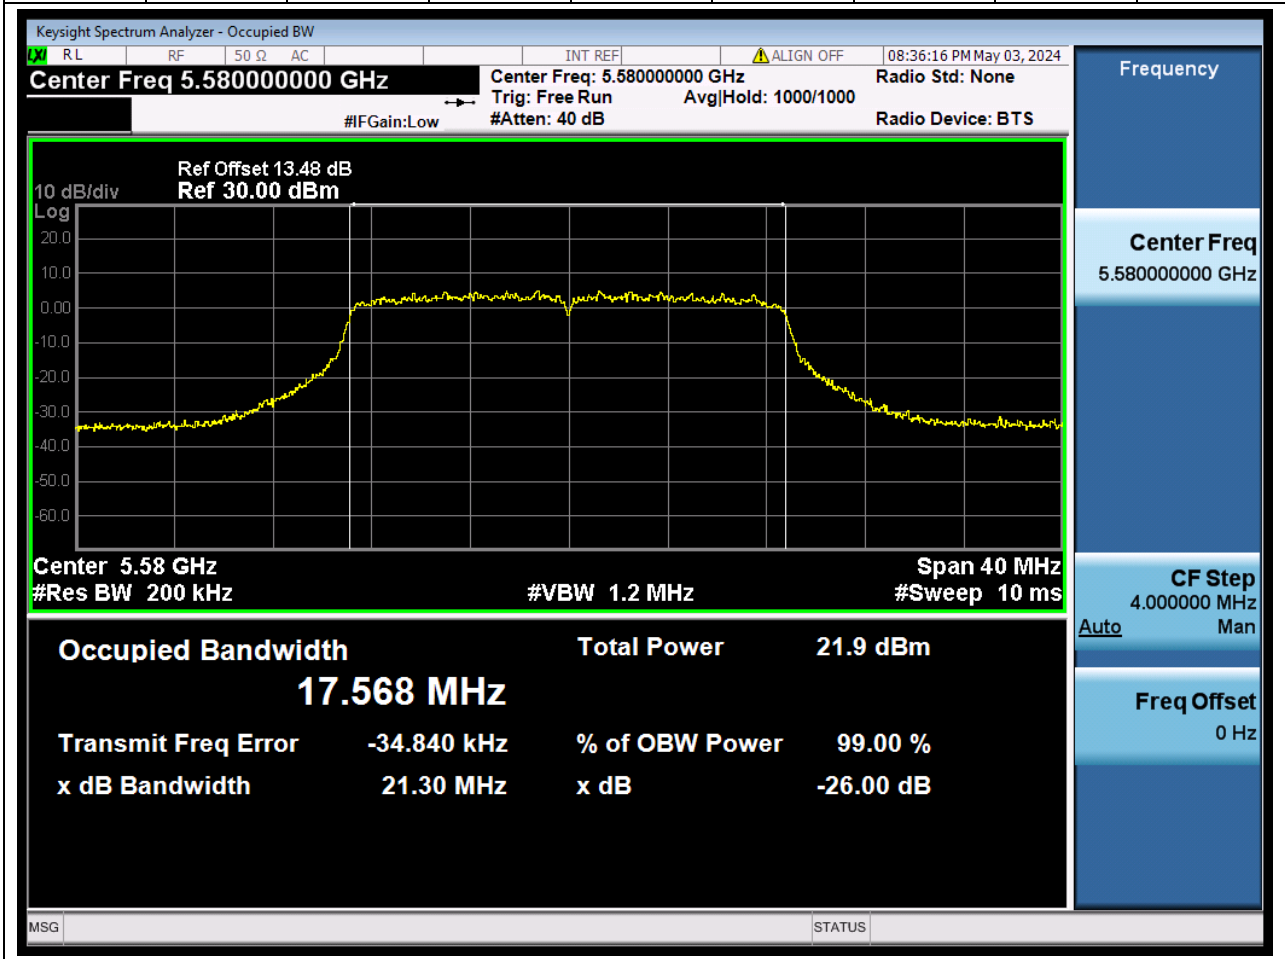

49. 802.11n_20M_U-NII-2C_M

49.1. A.2.2-99% Bandwidth(NTNV)

Center Frequency (MHz)	OBW Power (%)		RBW (MHz)	Detector	Limit (MHz)	OBW (MHz)		Verdict
5580	99		0.2	Peak	0	17.56768 2		N/A