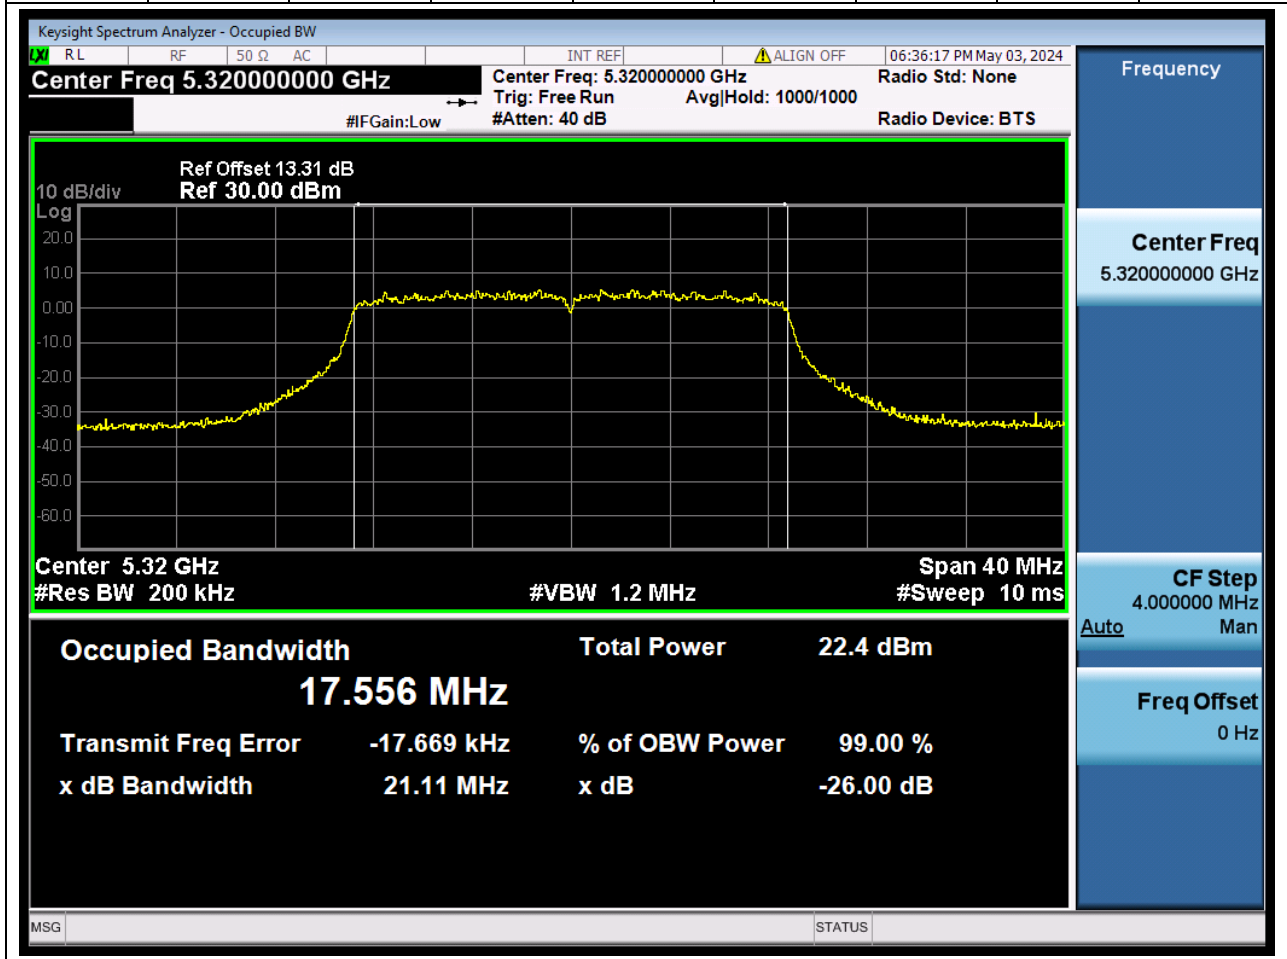

28. 802.11n_20M_U-NII-2A_H

28.1. A.2.2-99% Bandwidth(NTNV)

Center Frequency (MHz)	OBW Power (%)	RBW (MHz)	Detector	Limit (MHz)	OBW (MHz)	Verdict
5320	99	0.2	Peak	0	17.555814	N/A