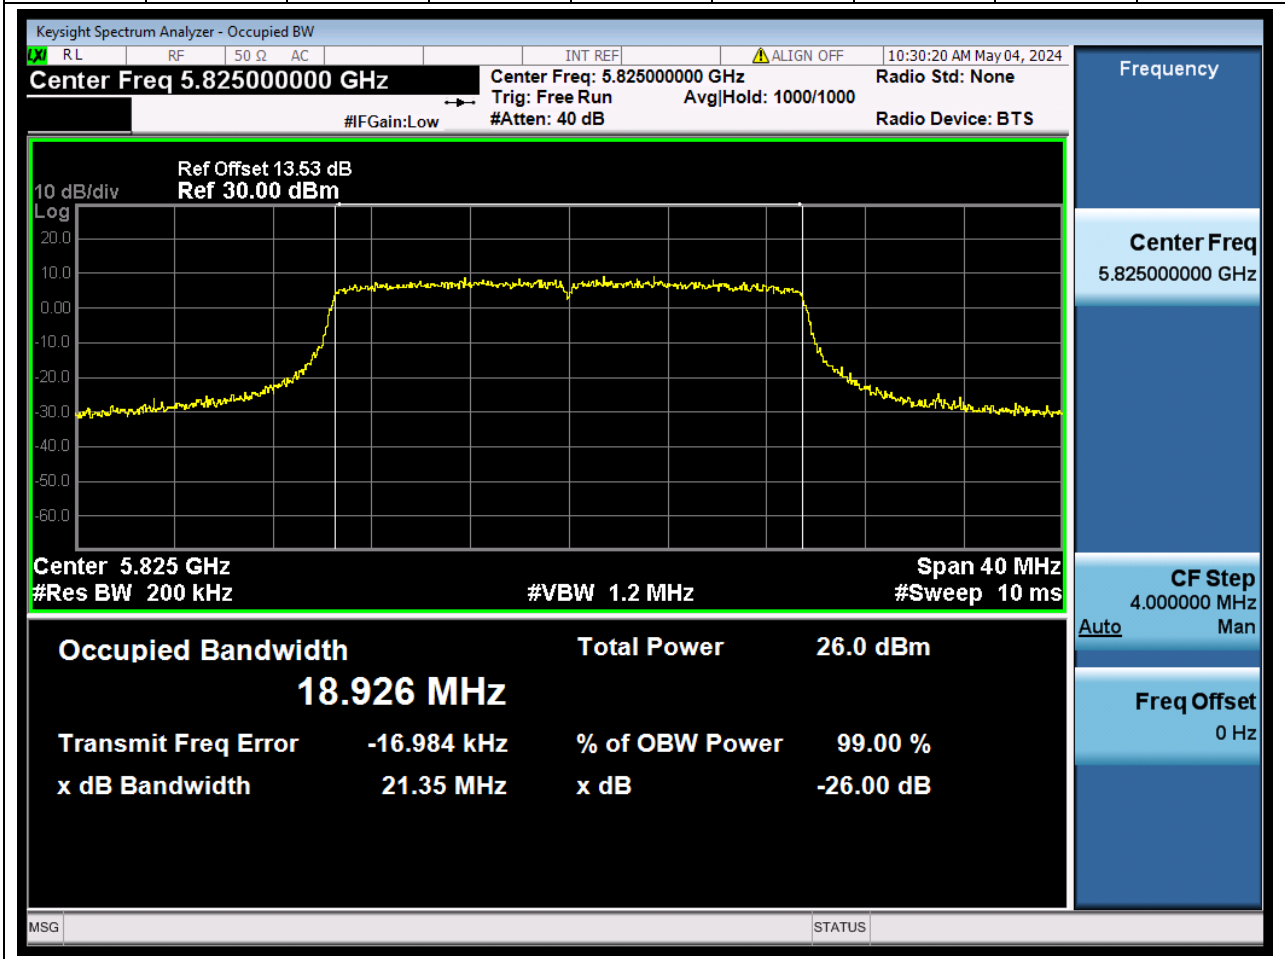

88. 802.11ax_20M_U-NII-3_H

88.1. A.2.2-99% Bandwidth(NTNV)

Center Frequency (MHz)	OBW Power (%)		RBW (MHz)	Detector	Limit (MHz)	OBW (MHz)		Verdict
5825	99		0.2	Peak	0	18.925601		N/A