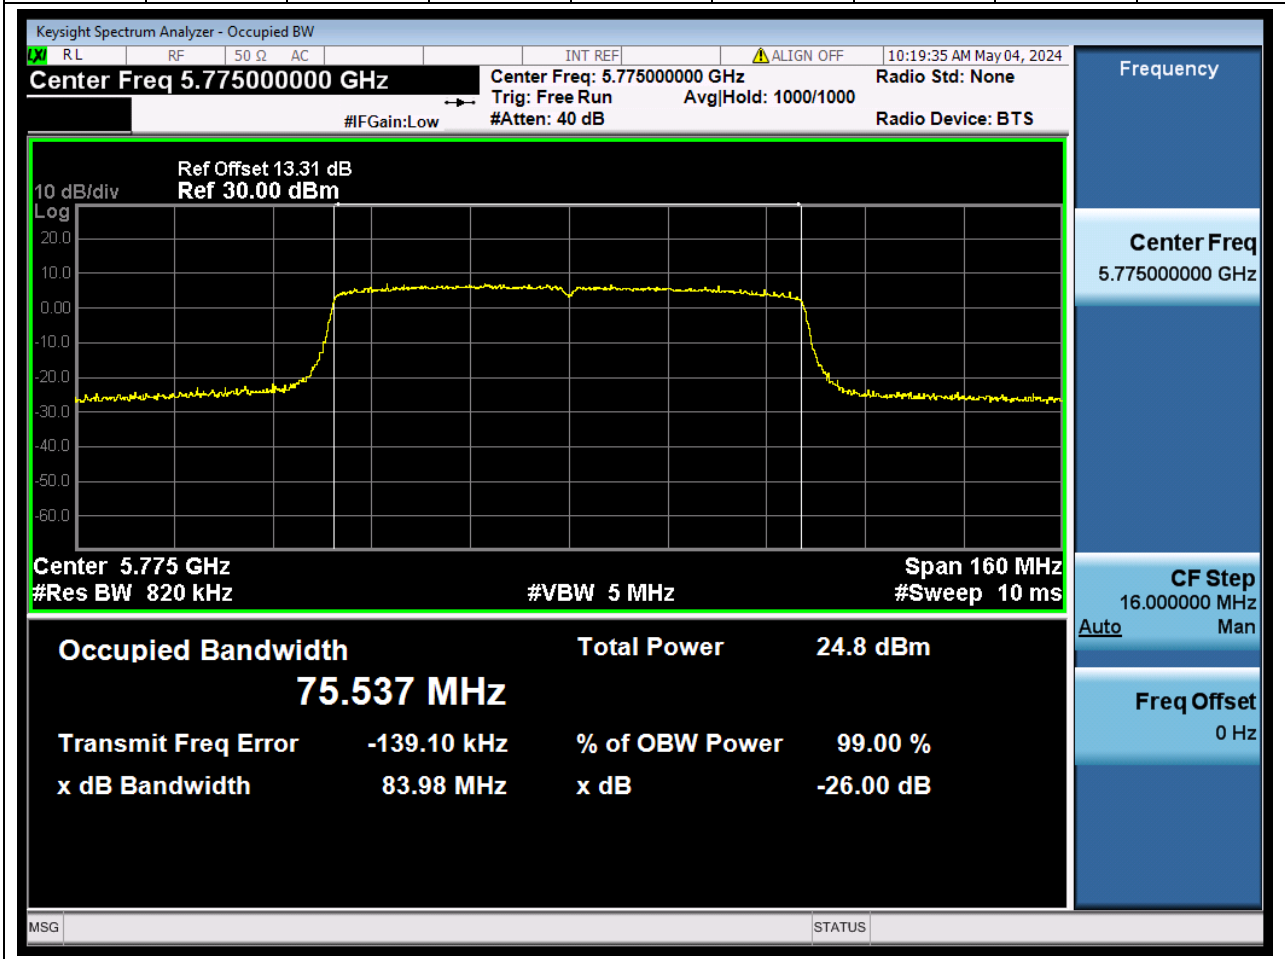

85. 802.11ac_80M_U-NII-3_M

85.1. A.2.2-99% Bandwidth(NTNV)

Center Frequency (MHz)	OBW Power (%)		RBW (MHz)	Detector	Limit (MHz)	OBW (MHz)		Verdict
5775	99		0.82	Peak	0	75.537353		N/A