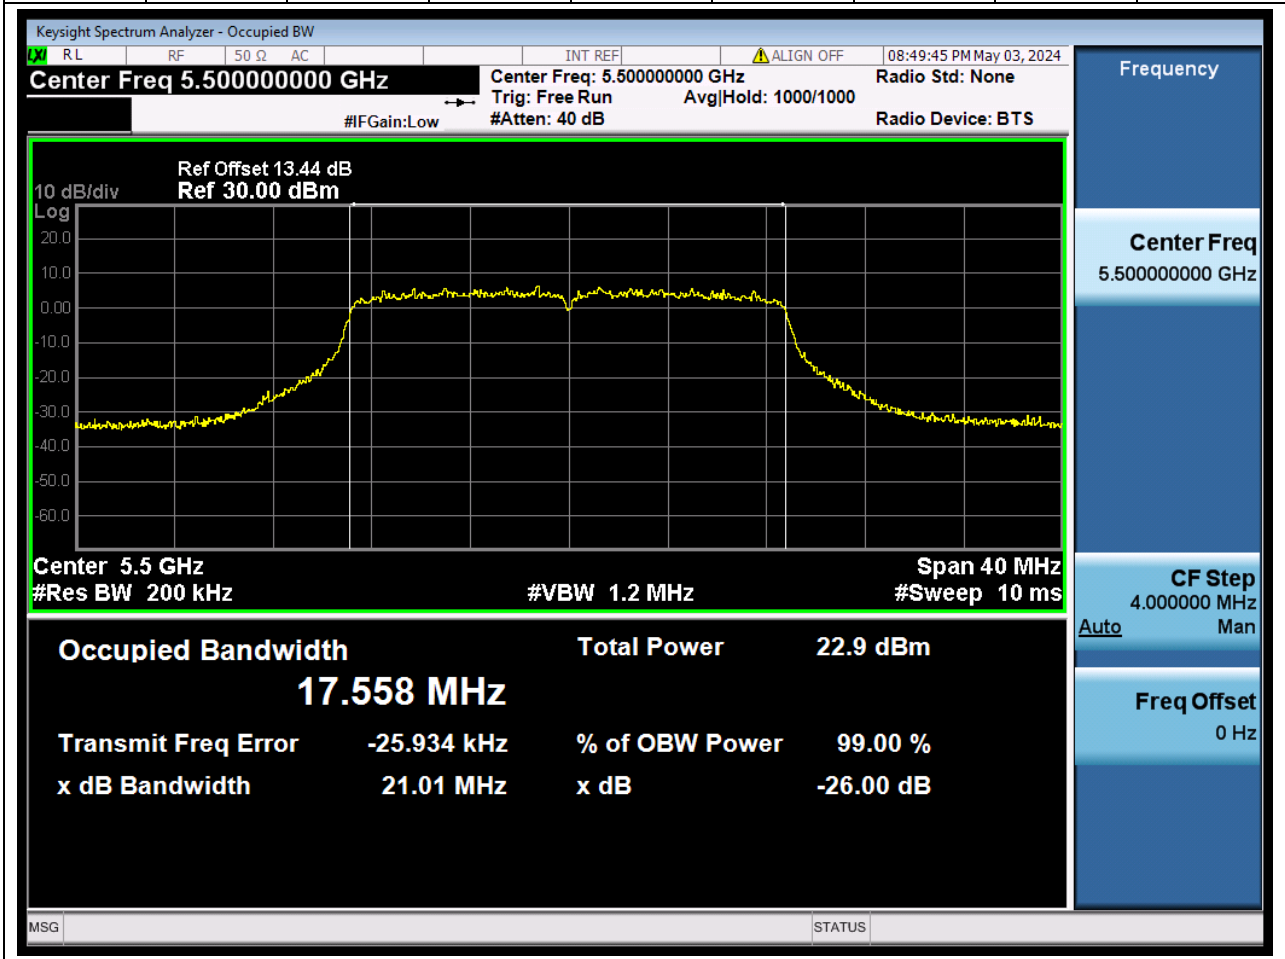

54. 802.11ac_20M_U-NII-2C_L

54.1. A.2.2-99% Bandwidth(NTNV)

Center Frequency (MHz)	OBW Power (%)		RBW (MHz)	Detector	Limit (MHz)	OBW (MHz)		Verdict
5500	99		0.2	Peak	0	17.558436		N/A