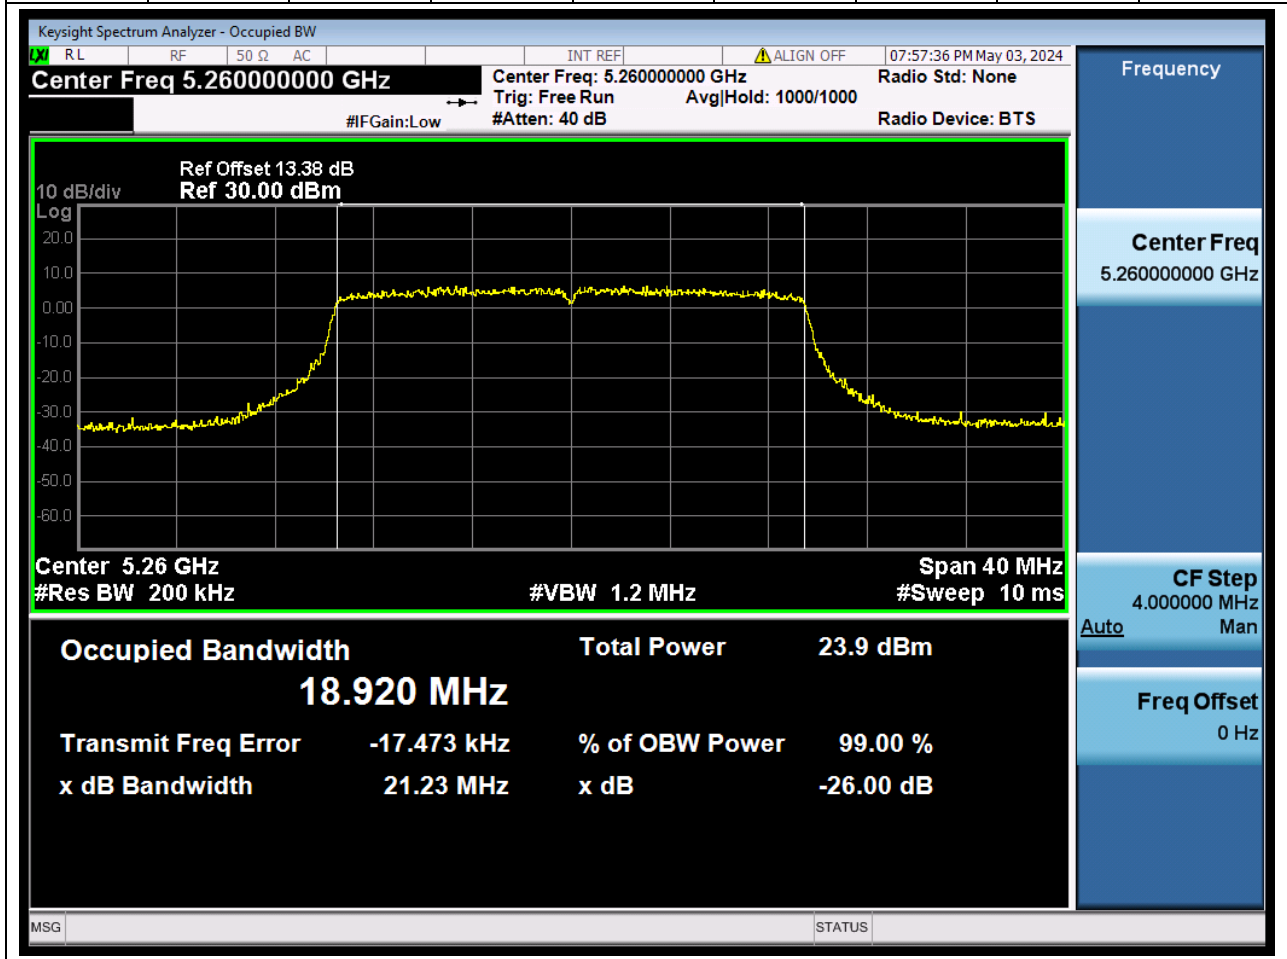

38. 802.11ax_20M_U-NII-2A_L

38.1. A.2.2-99% Bandwidth(NTNV)

Center Frequency (MHz)	OBW Power (%)		RBW (MHz)	Detector	Limit (MHz)	OBW (MHz)		Verdict
5260	99		0.2	Peak	0	18.920248		N/A