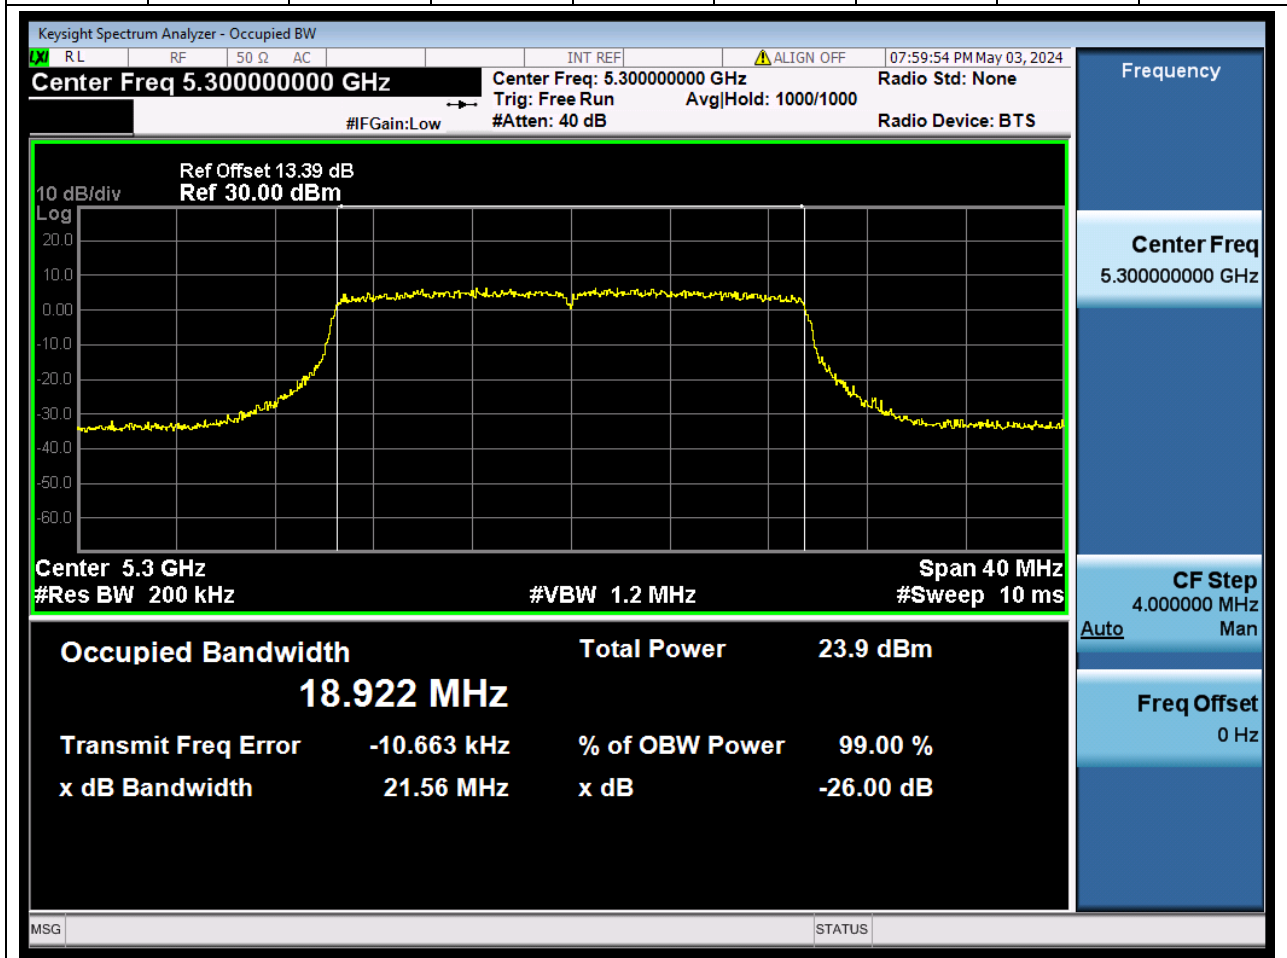

39. 802.11ax_20M_U-NII-2A_M

39.1. A.2.2-99% Bandwidth(NTNV)

Center Frequency (MHz)	OBW Power (%)		RBW (MHz)	Detector	Limit (MHz)	OBW (MHz)		Verdict
5300	99		0.2	Peak	0	18.922036		N/A