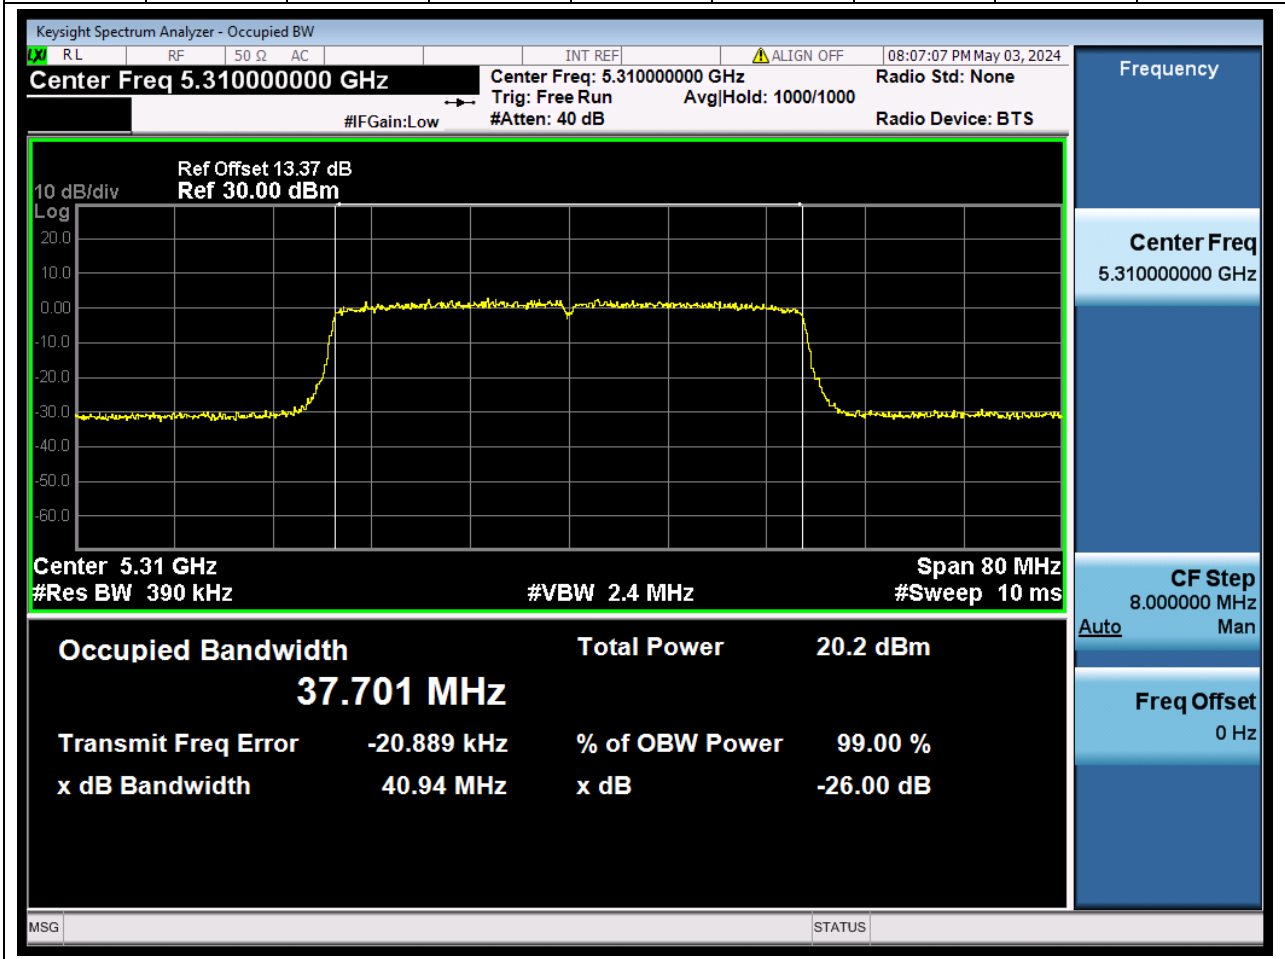

42. 802.11ax_40M_U-NII-2A_H

42.1. A.2.2-99% Bandwidth(NTNV)

Center Frequency (MHz)	OBW Power (%)		RBW (MHz)	Detector	Limit (MHz)	OBW (MHz)		Verdict
5310	99		0.39	Peak	0	37.701204		N/A