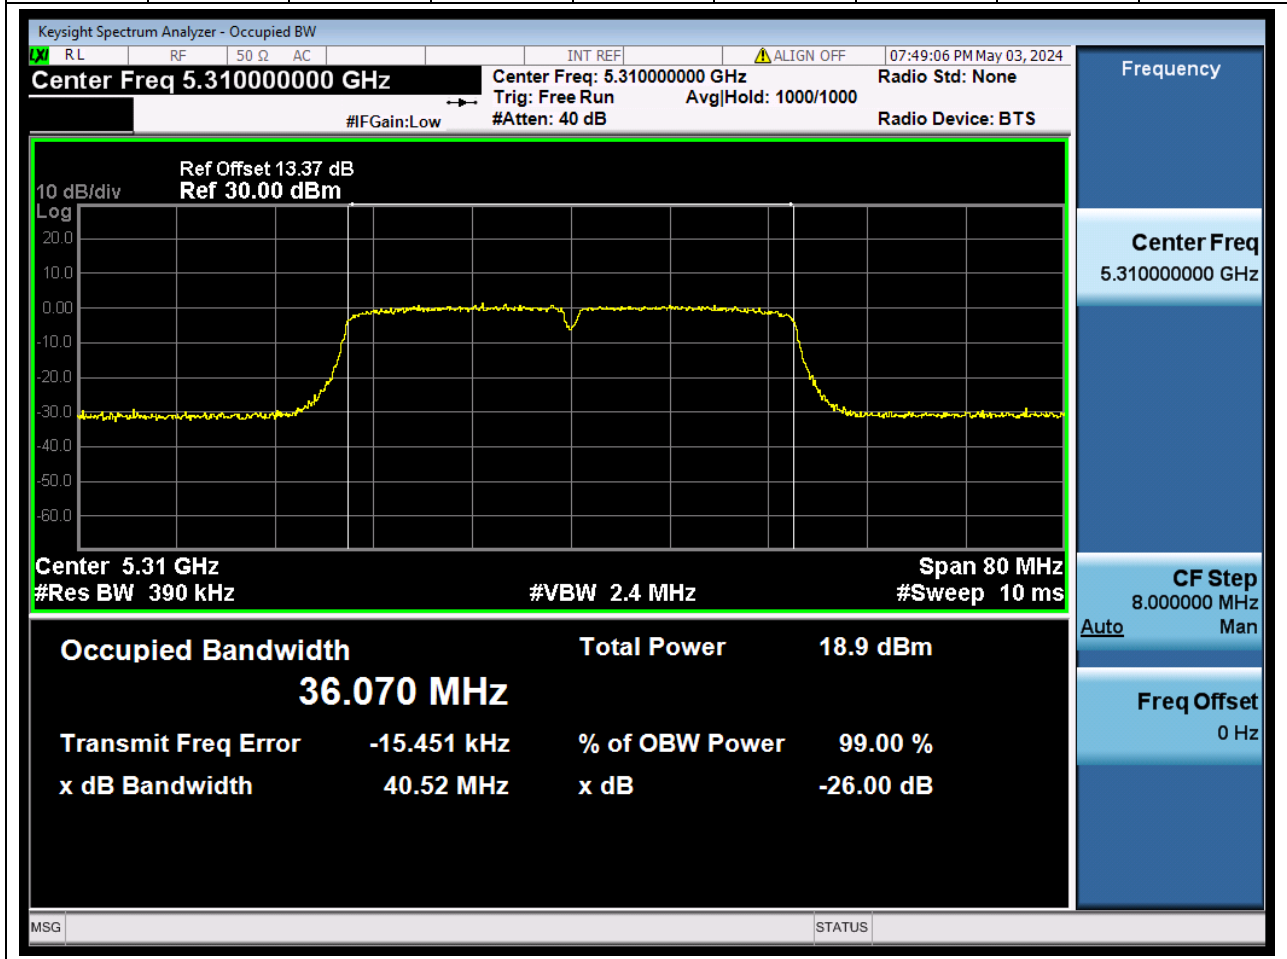

35. 802.11ac_40M_U-NII-2A_H

35.1. A.2.2-99% Bandwidth(NTNV)

Center Frequency (MHz)	OBW Power (%)		RBW (MHz)	Detector	Limit (MHz)	OBW (MHz)		Verdict
5310	99		0.39	Peak	0	36.069609		N/A