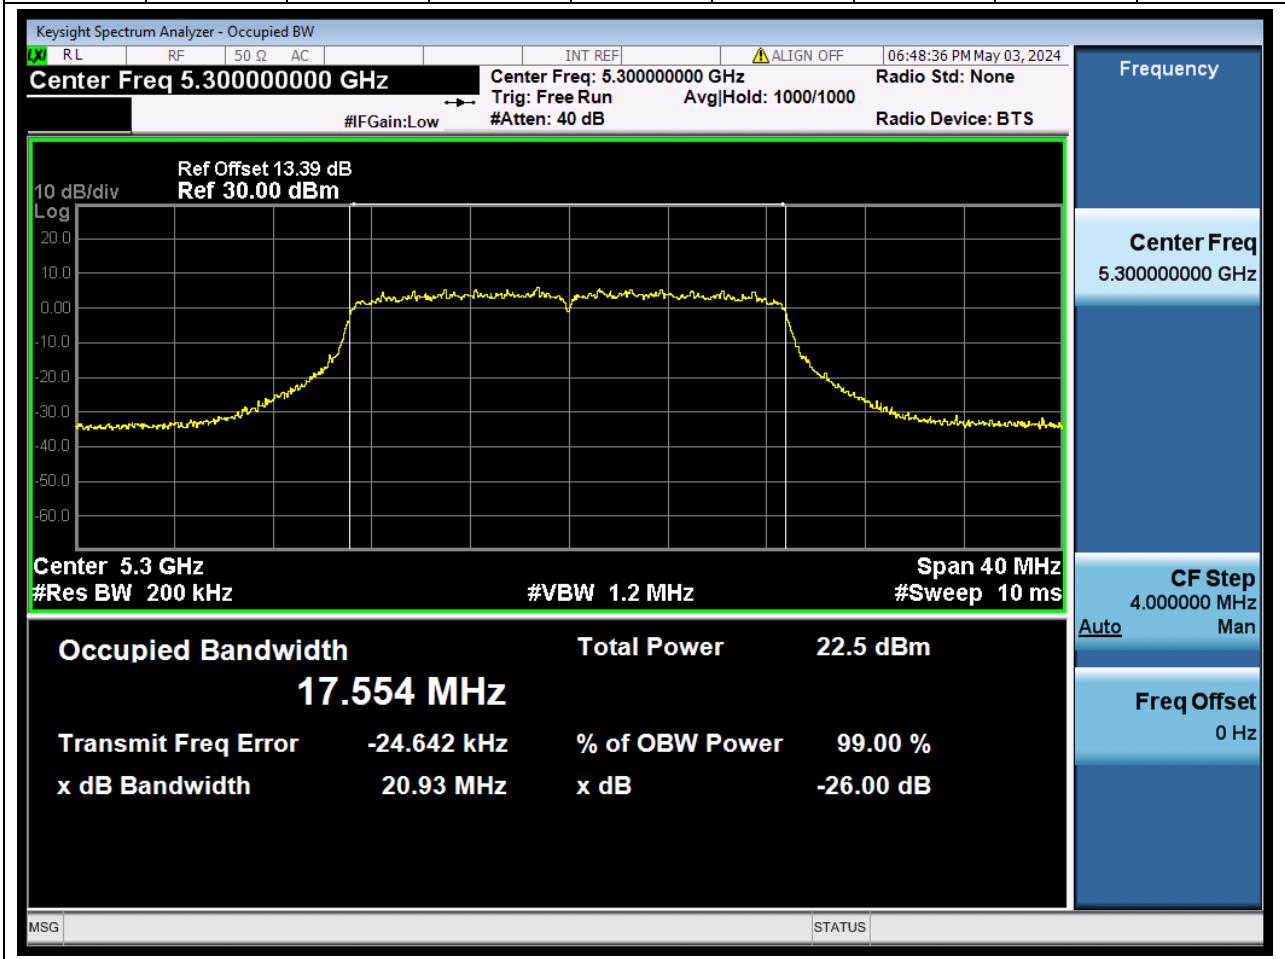

32. 802.11ac_20M_U-NII-2A_M

32.1. A.2.2-99% Bandwidth(NTNV)

Center Frequency (MHz)	OBW Power (%)		RBW (MHz)	Detector	Limit (MHz)	OBW (MHz)		Verdict
5300	99		0.2	Peak	0	17.554465		N/A