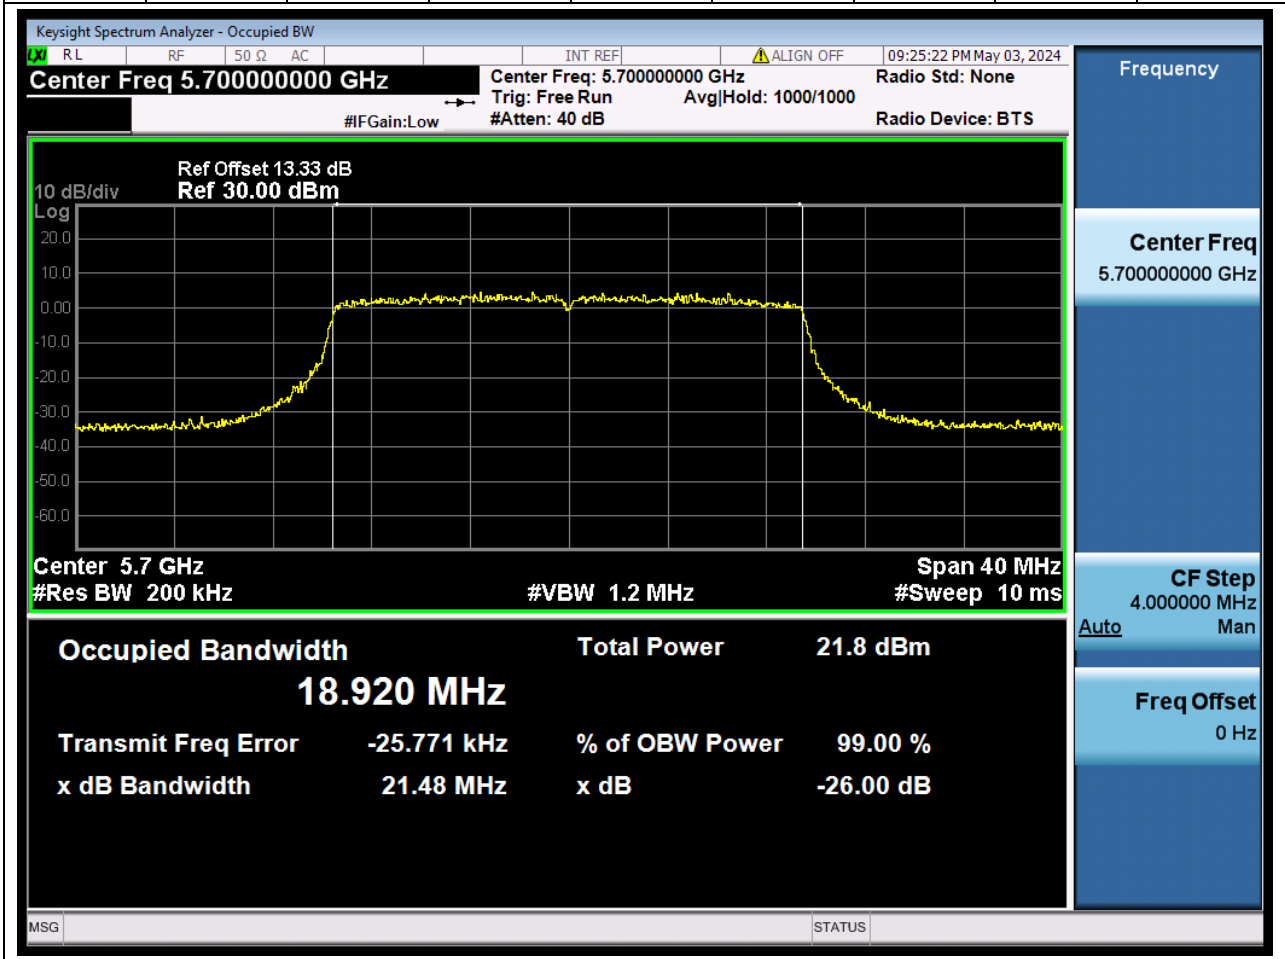

65. 802.11ax_20M_U-NII-2C_H

65.1. A.2.2-99% Bandwidth(NTNV)

Center Frequency (MHz)	OBW Power (%)		RBW (MHz)	Detector	Limit (MHz)	OBW (MHz)		Verdict
5700	99		0.2	Peak	0	18.920464		N/A