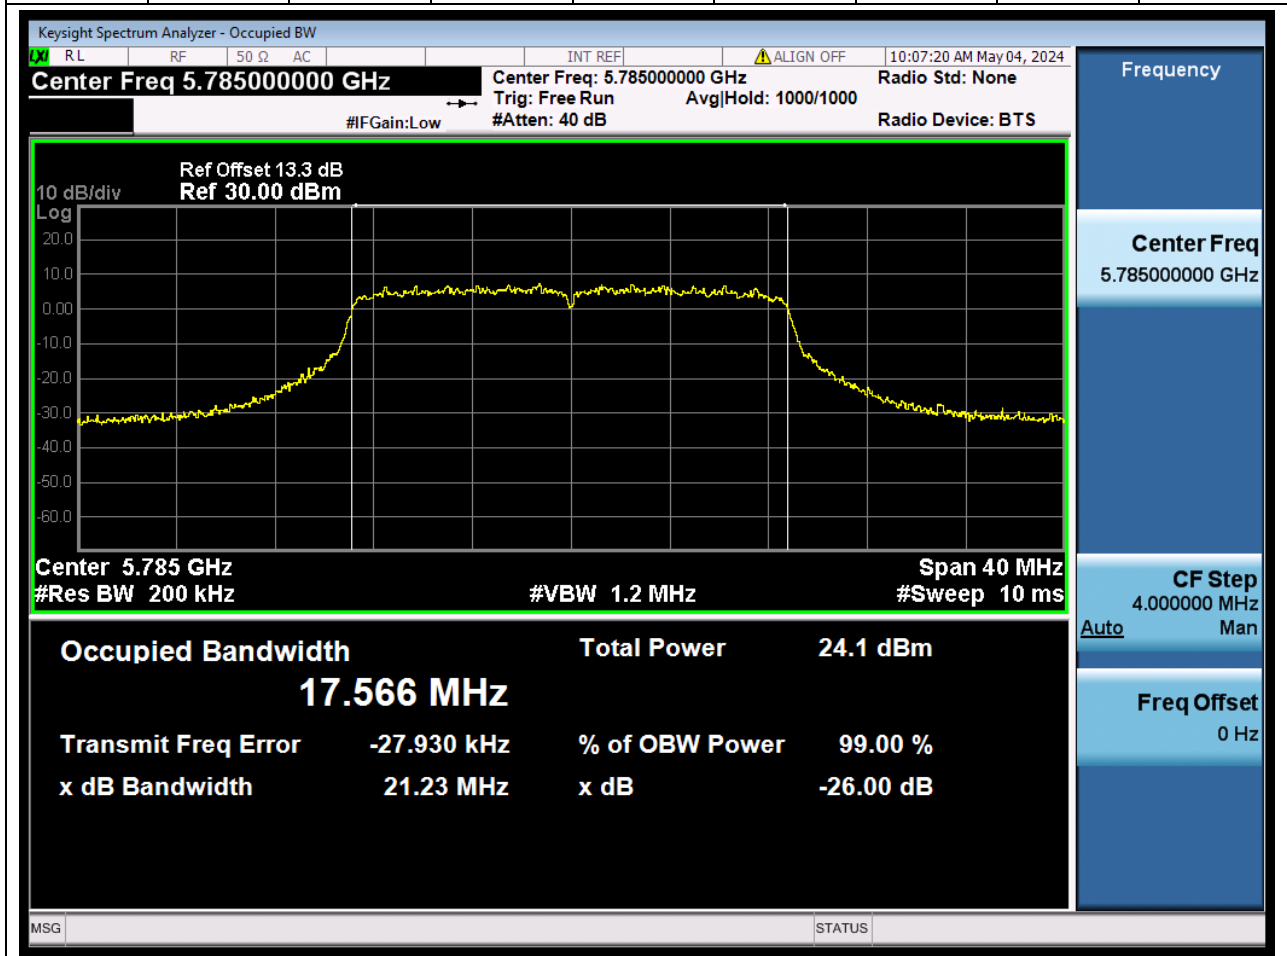

81. 802.11ac_20M_U-NII-3_M

81.1. A.2.2-99% Bandwidth(NTNV)

Center Frequency (MHz)	OBW Power (%)		RBW (MHz)	Detector	Limit (MHz)	OBW (MHz)		Verdict
5785	99		0.2	Peak	0	17.56556		N/A