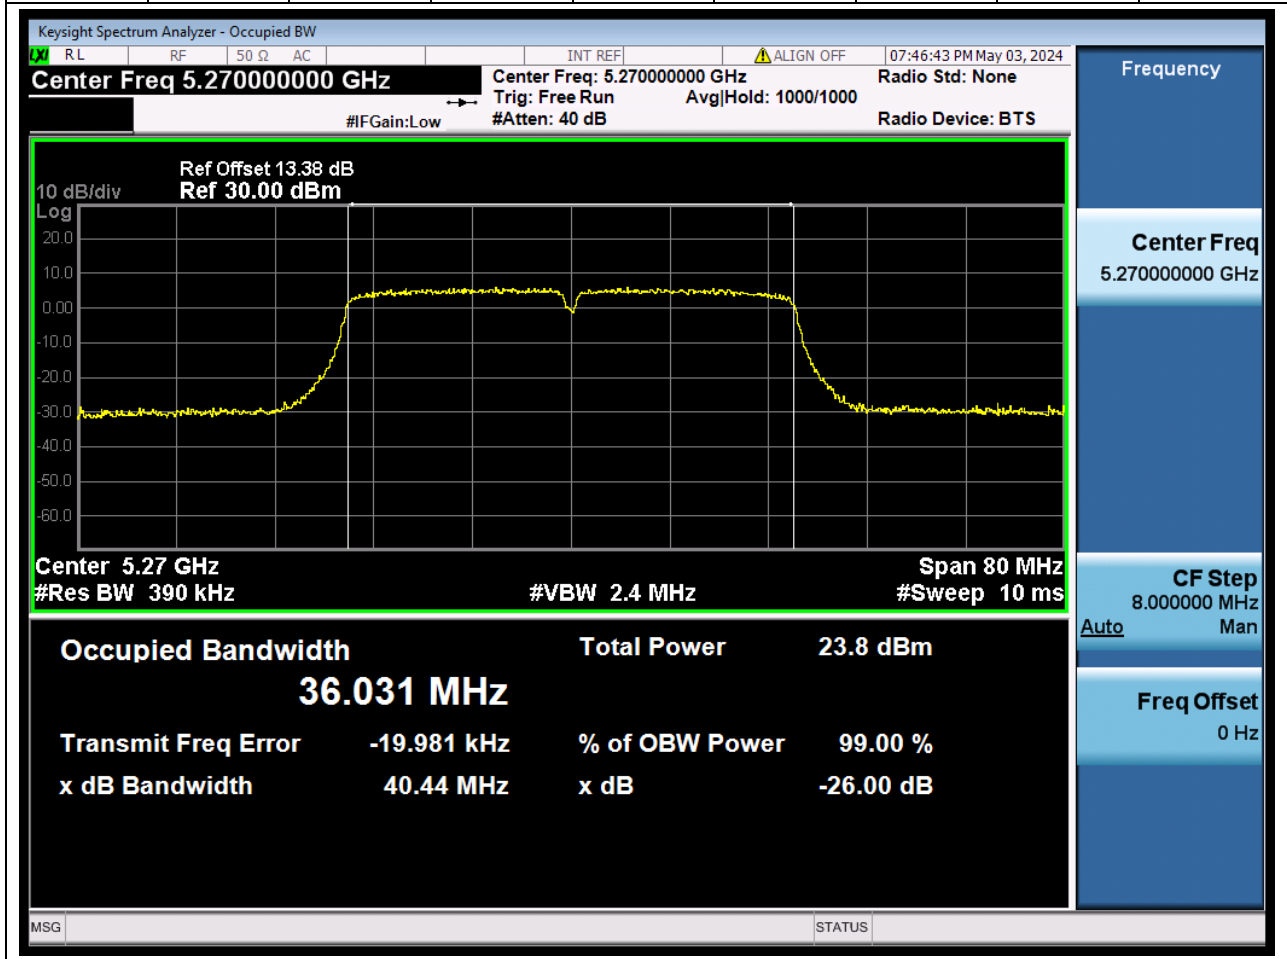

34. 802.11ac_40M_U-NII-2A_L

34.1. A.2.2-99% Bandwidth(NTNV)

Center Frequency (MHz)	OBW Power (%)		RBW (MHz)	Detector	Limit (MHz)	OBW (MHz)		Verdict
5270	99		0.39	Peak	0	36.03081 1		N/A