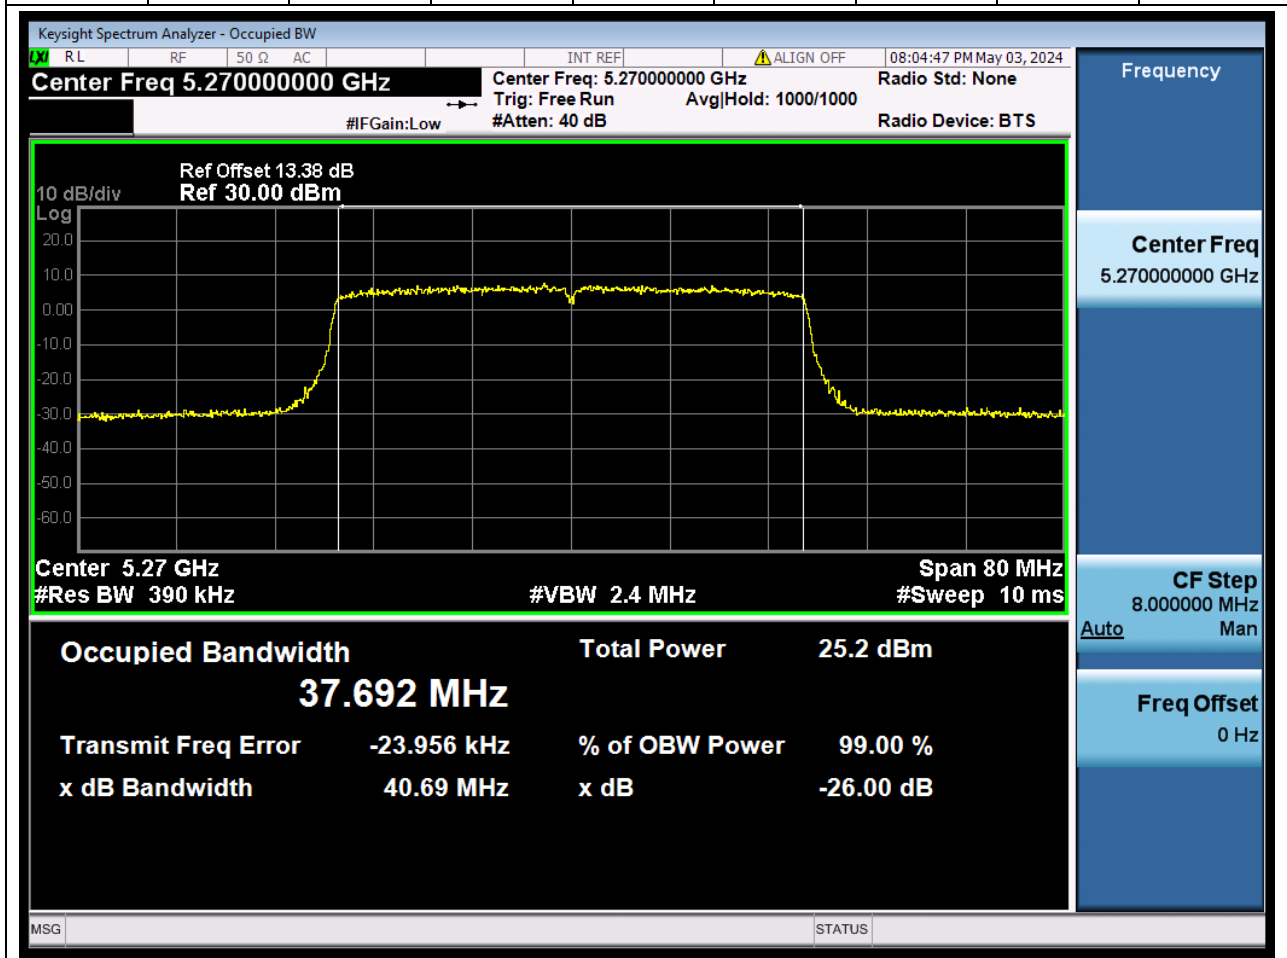

41. 802.11ax_40M_U-NII-2A_L

41.1. A.2.2-99% Bandwidth(NTNV)

Center Frequency (MHz)	OBW Power (%)		RBW (MHz)	Detector	Limit (MHz)	OBW (MHz)		Verdict
5270	99		0.39	Peak	0	37.691678		N/A