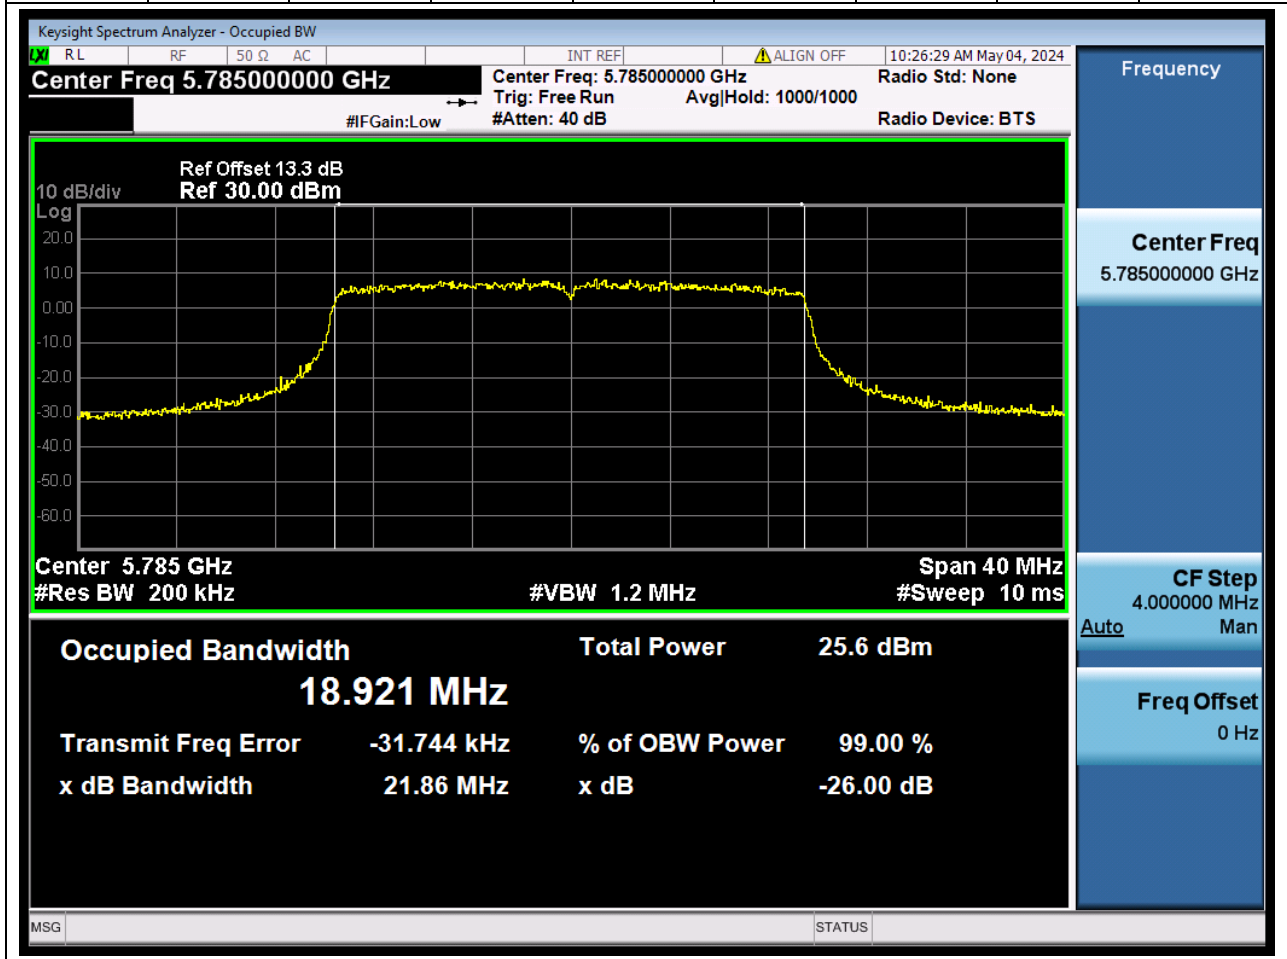

87. 802.11ax_20M_U-NII-3_M

87.1. A.2.2-99% Bandwidth(NTNV)

Center Frequency (MHz)	OBW Power (%)		RBW (MHz)	Detector	Limit (MHz)	OBW (MHz)		Verdict
5785	99		0.2	Peak	0	18.921492		N/A