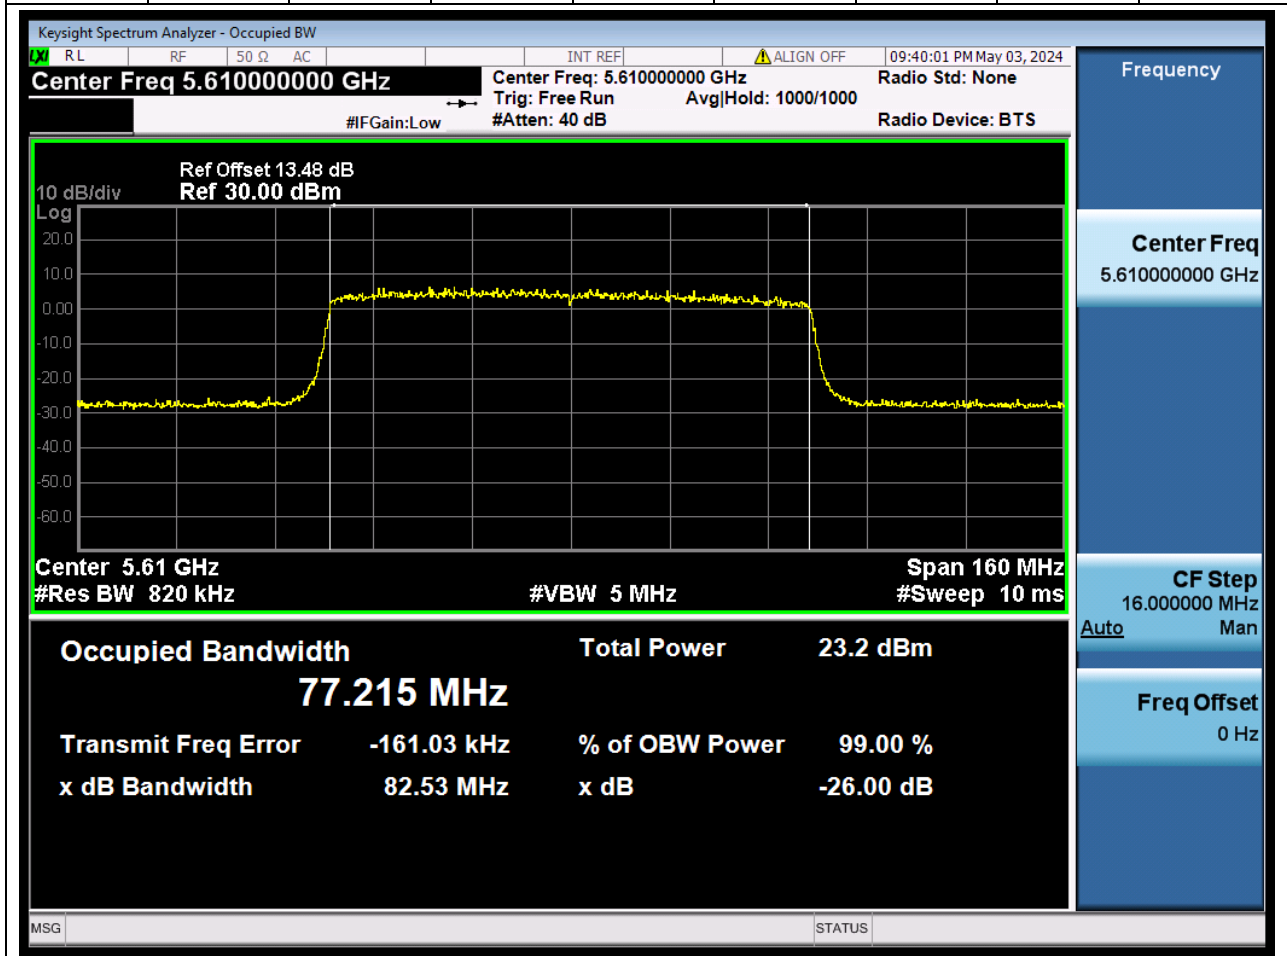

70. 802.11ax_80M_U-NII-2C_M

70.1. A.2.2-99% Bandwidth(NTNV)

Center Frequency (MHz)	OBW Power (%)		RBW (MHz)	Detector	Limit (MHz)	OBW (MHz)		Verdict
5610	99		0.82	Peak	0	77.21545		N/A