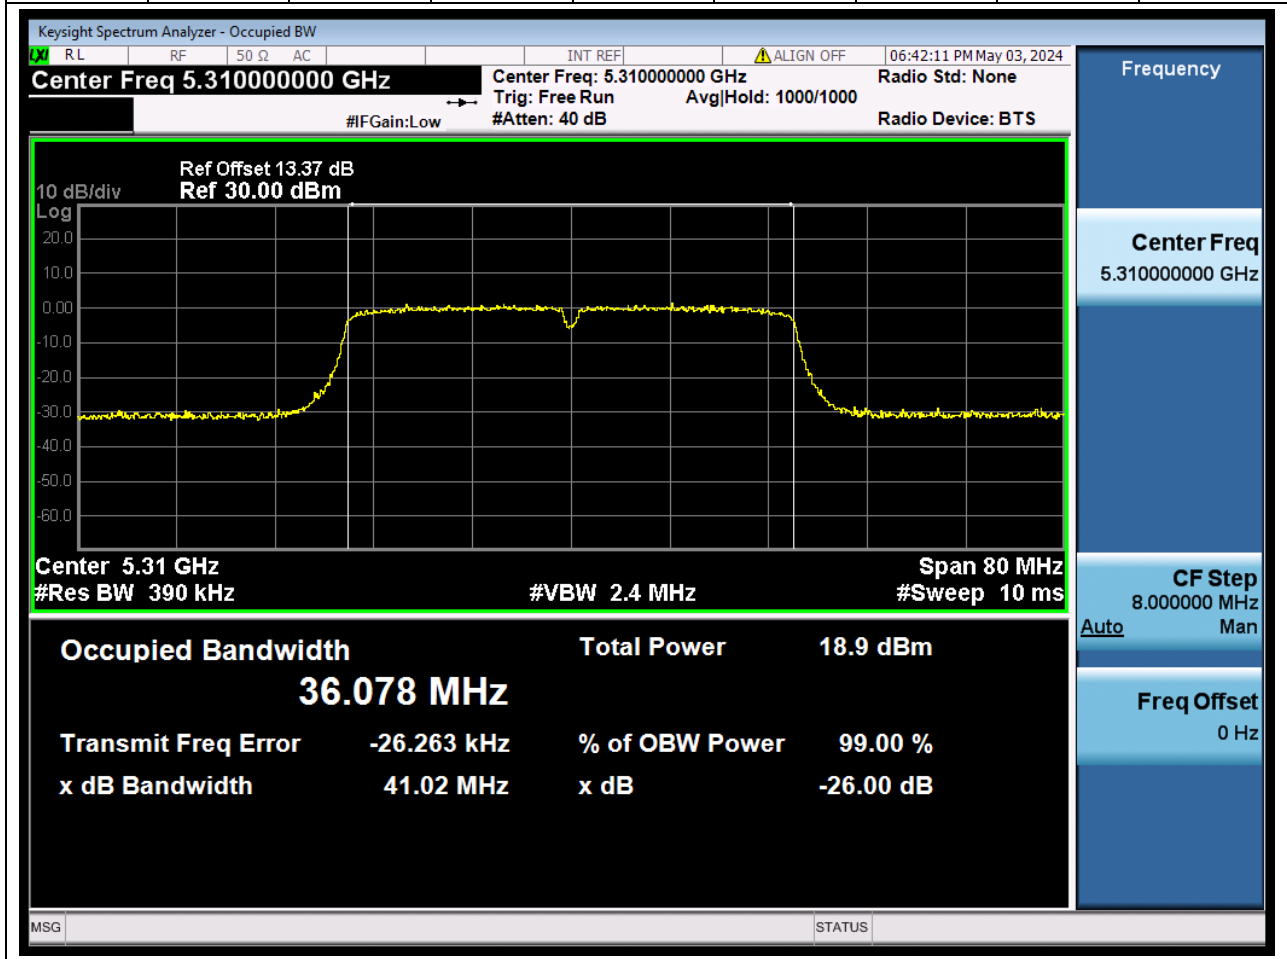

30. 802.11n_40M_U-NII-2A_H

30.1. A.2.2-99% Bandwidth(NTNV)

Center Frequency (MHz)	OBW Power (%)		RBW (MHz)	Detector	Limit (MHz)	OBW (MHz)		Verdict
5310	99		0.39	Peak	0	36.077664		N/A