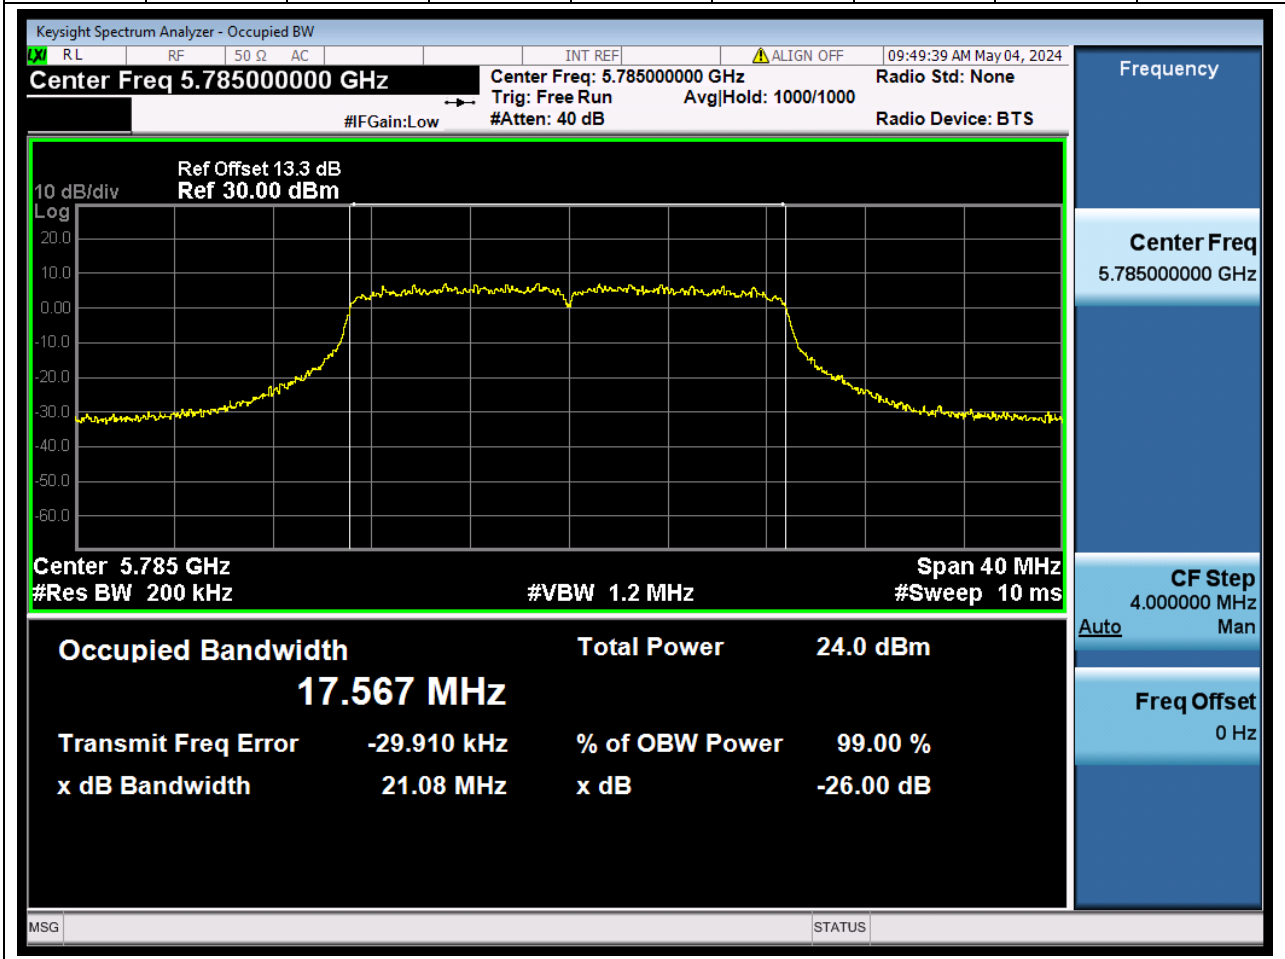

76. 802.11n_20M_U-NII-3_M

76.1. A.2.2-99% Bandwidth(NTNV)

Center Frequency (MHz)	OBW Power (%)		RBW (MHz)	Detector	Limit (MHz)	OBW (MHz)		Verdict
5785	99		0.2	Peak	0	17.566609		N/A