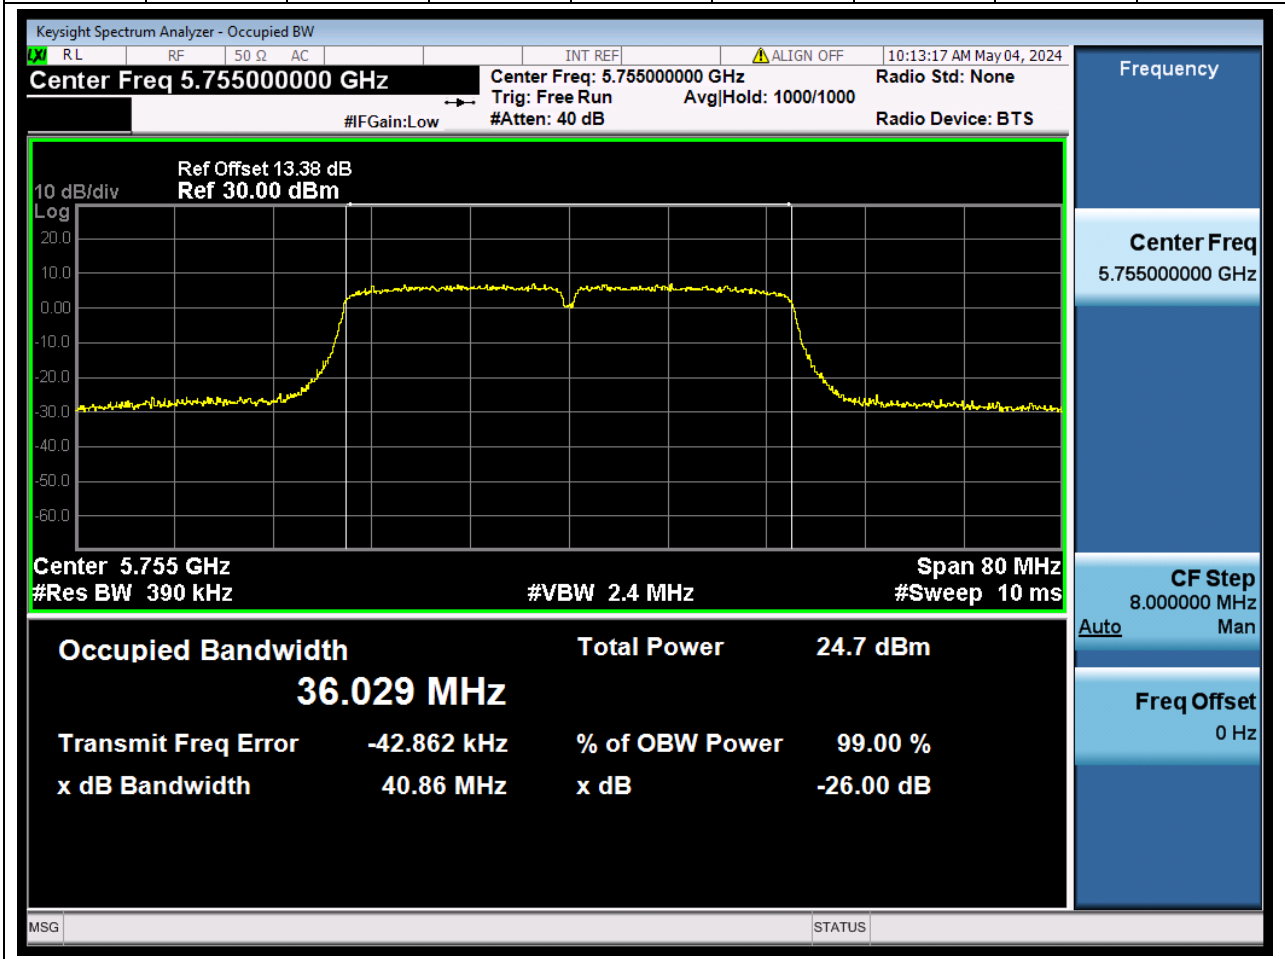

83. 802.11ac_40M_U-NII-3_L

83.1. A.2.2-99% Bandwidth(NTNV)

Center Frequency (MHz)	OBW Power (%)		RBW (MHz)	Detector	Limit (MHz)	OBW (MHz)		Verdict
5755	99		0.39	Peak	0	36.028744		N/A