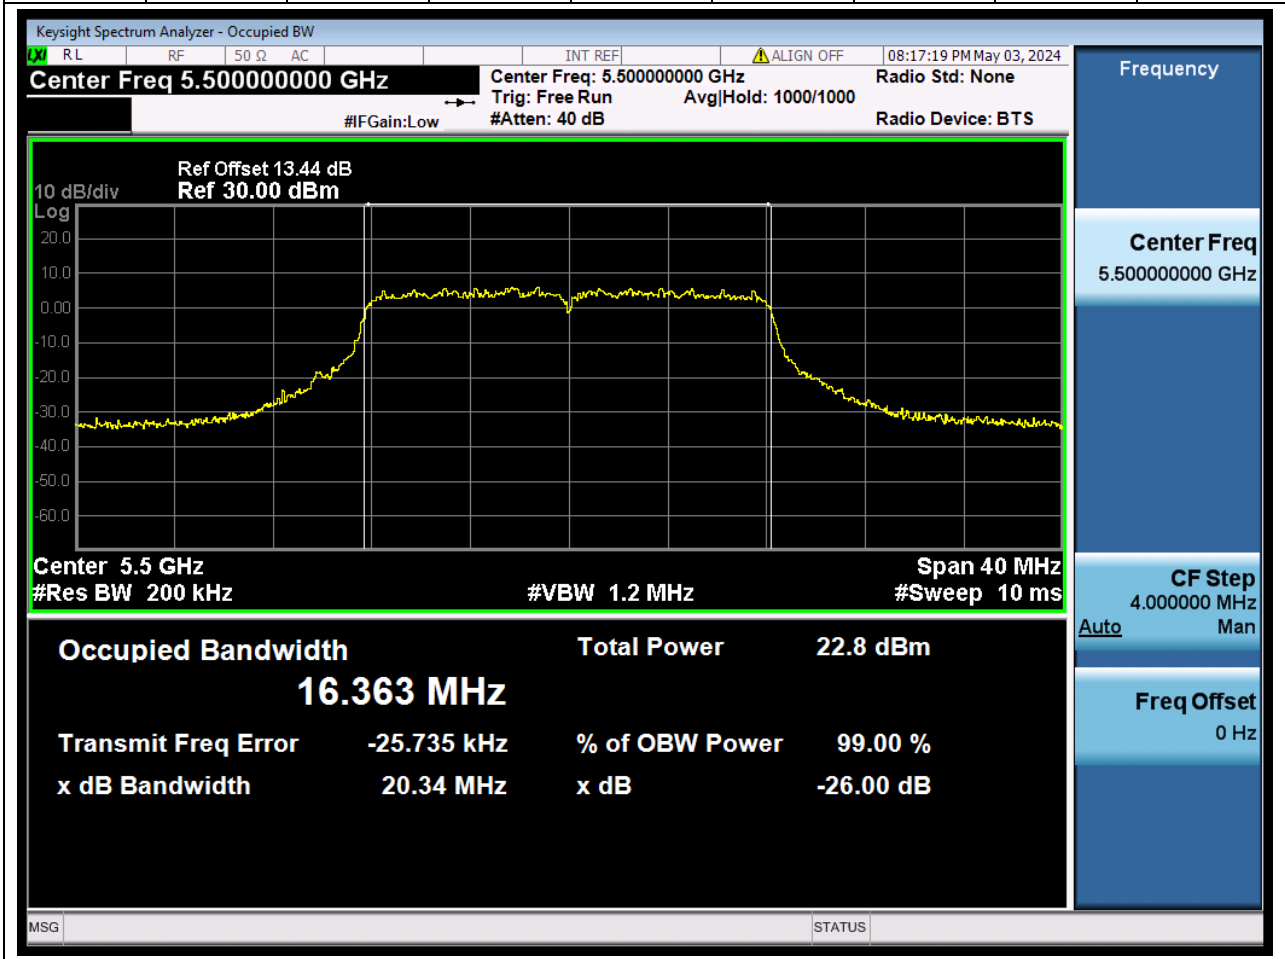

45. 802.11a_20M_U-NII-2C_L

45.1. A.2.2-99% Bandwidth(NTNV)

Center Frequency (MHz)	OBW Power (%)		RBW (MHz)	Detector	Limit (MHz)	OBW (MHz)		Verdict
5500	99		0.2	Peak	0	16.362542		N/A