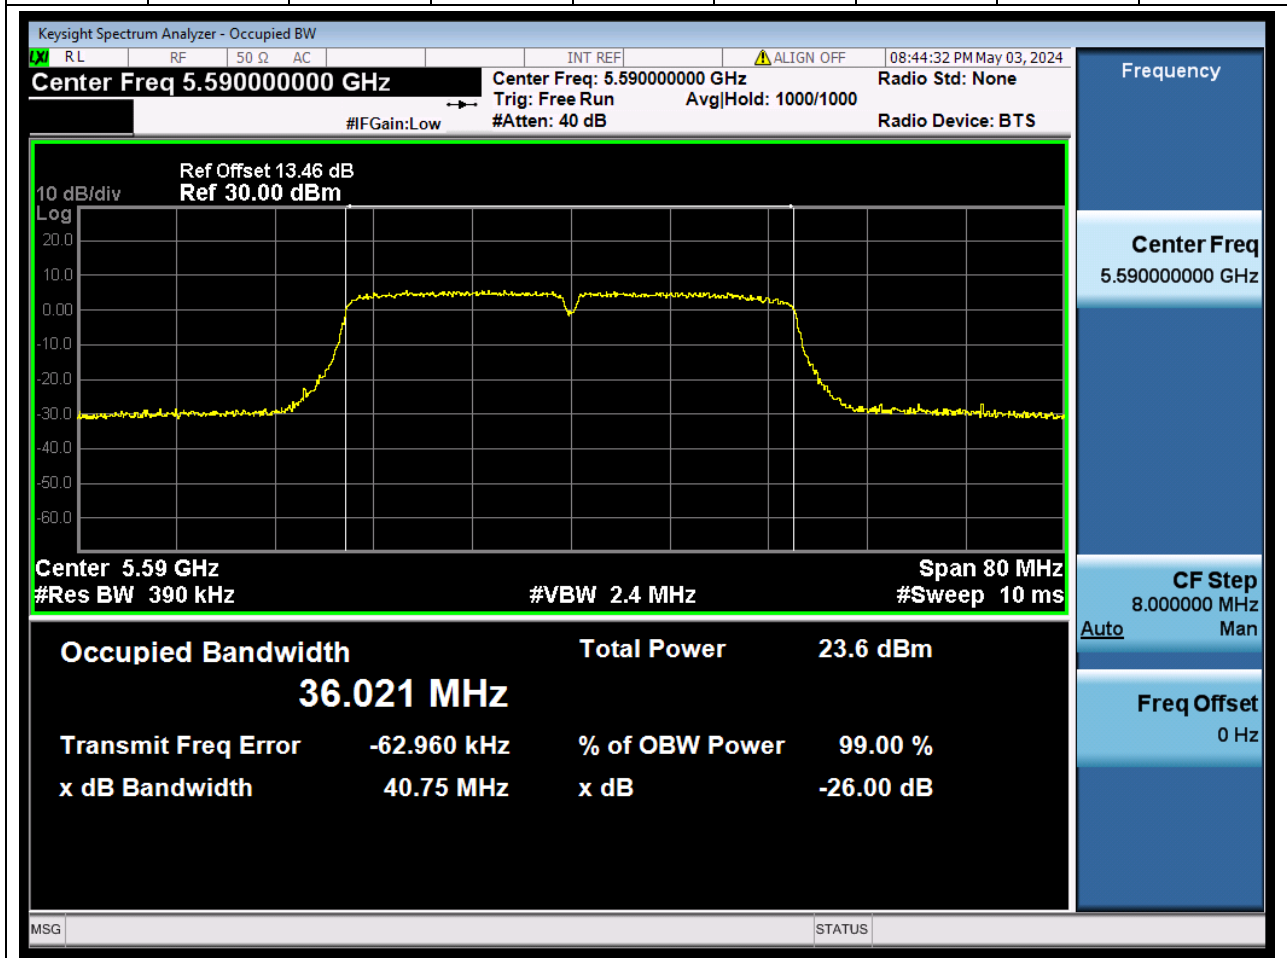

52. 802.11n_40M_U-NII-2C_M

52.1. A.2.2-99% Bandwidth(NTNV)

Center Frequency (MHz)	OBW Power (%)		RBW (MHz)	Detector	Limit (MHz)	OBW (MHz)		Verdict
5590	99		0.39	Peak	0	36.020649		N/A