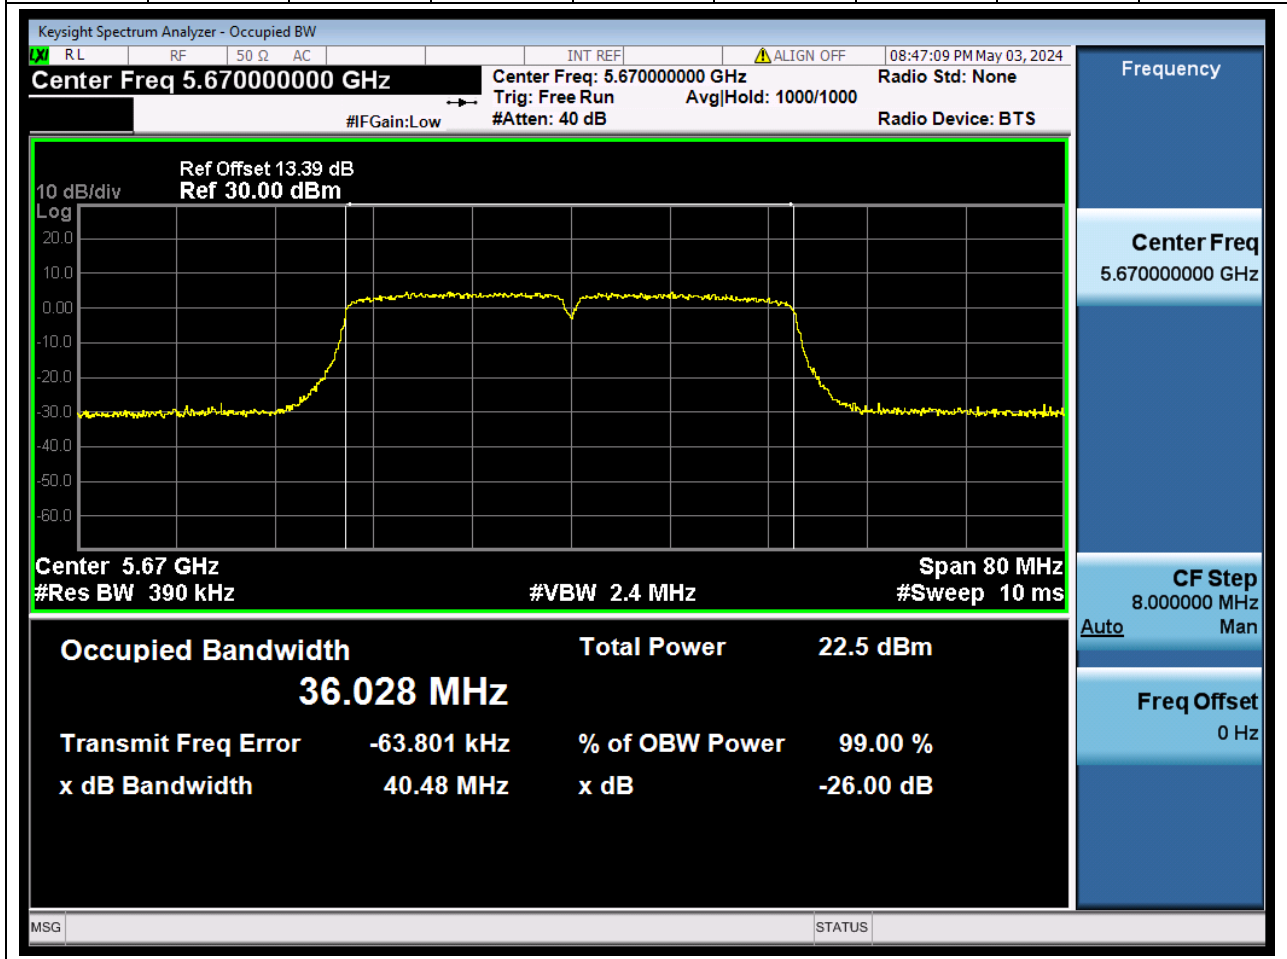

53. 802.11n_40M_U-NII-2C_H

53.1. A.2.2-99% Bandwidth(NTNV)

Center Frequency (MHz)	OBW Power (%)		RBW (MHz)	Detector	Limit (MHz)	OBW (MHz)		Verdict
5670	99		0.39	Peak	0	36.027536		N/A