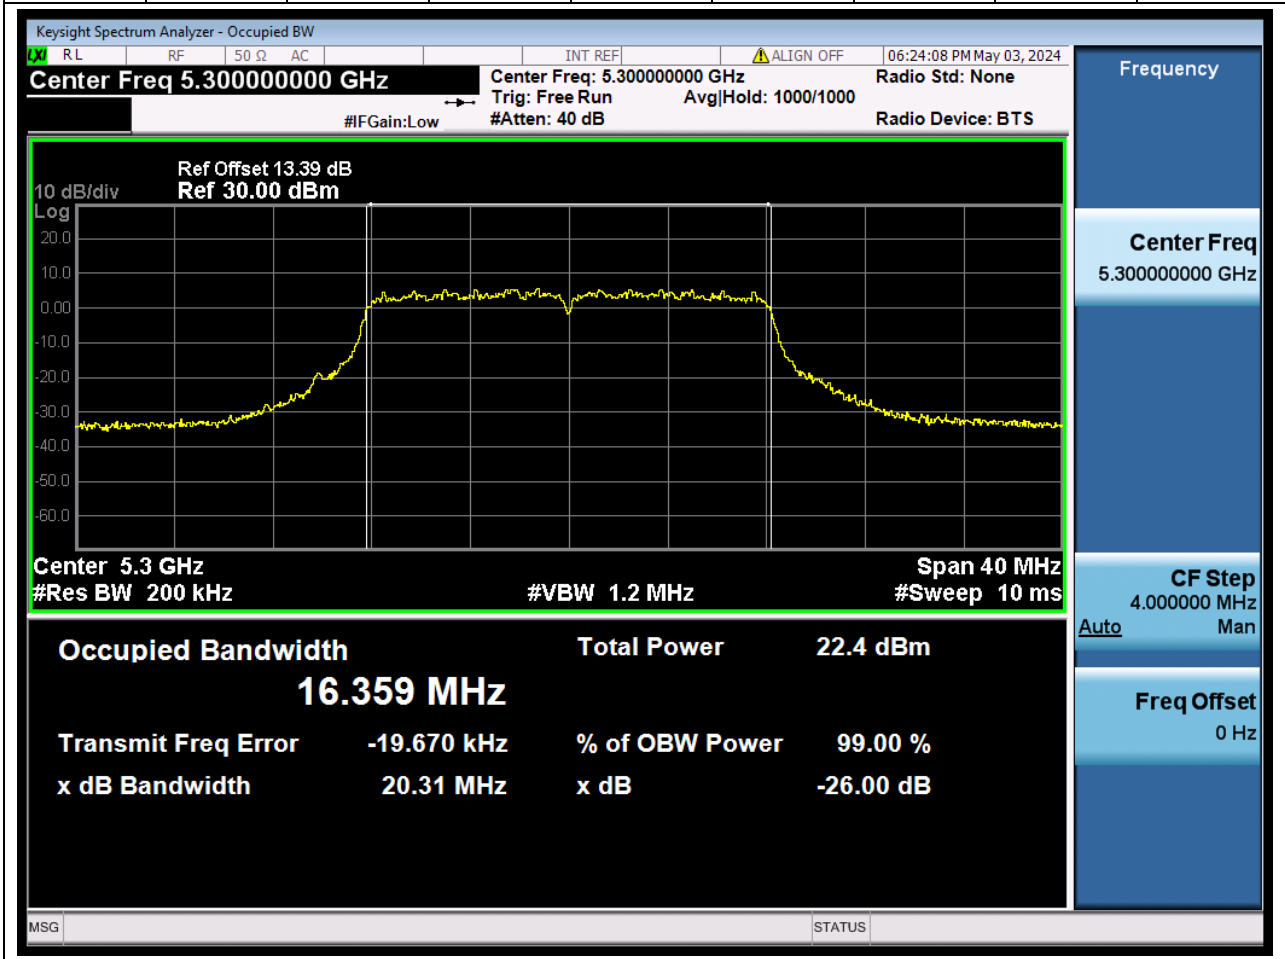

24. 802.11a_20M_U-NII-2A_M

24.1. A.2.2-99% Bandwidth(NTNV)

Center Frequency (MHz)	OBW Power (%)		RBW (MHz)	Detector	Limit (MHz)	OBW (MHz)		Verdict
5300	99		0.2	Peak	0	16.35894 2		N/A