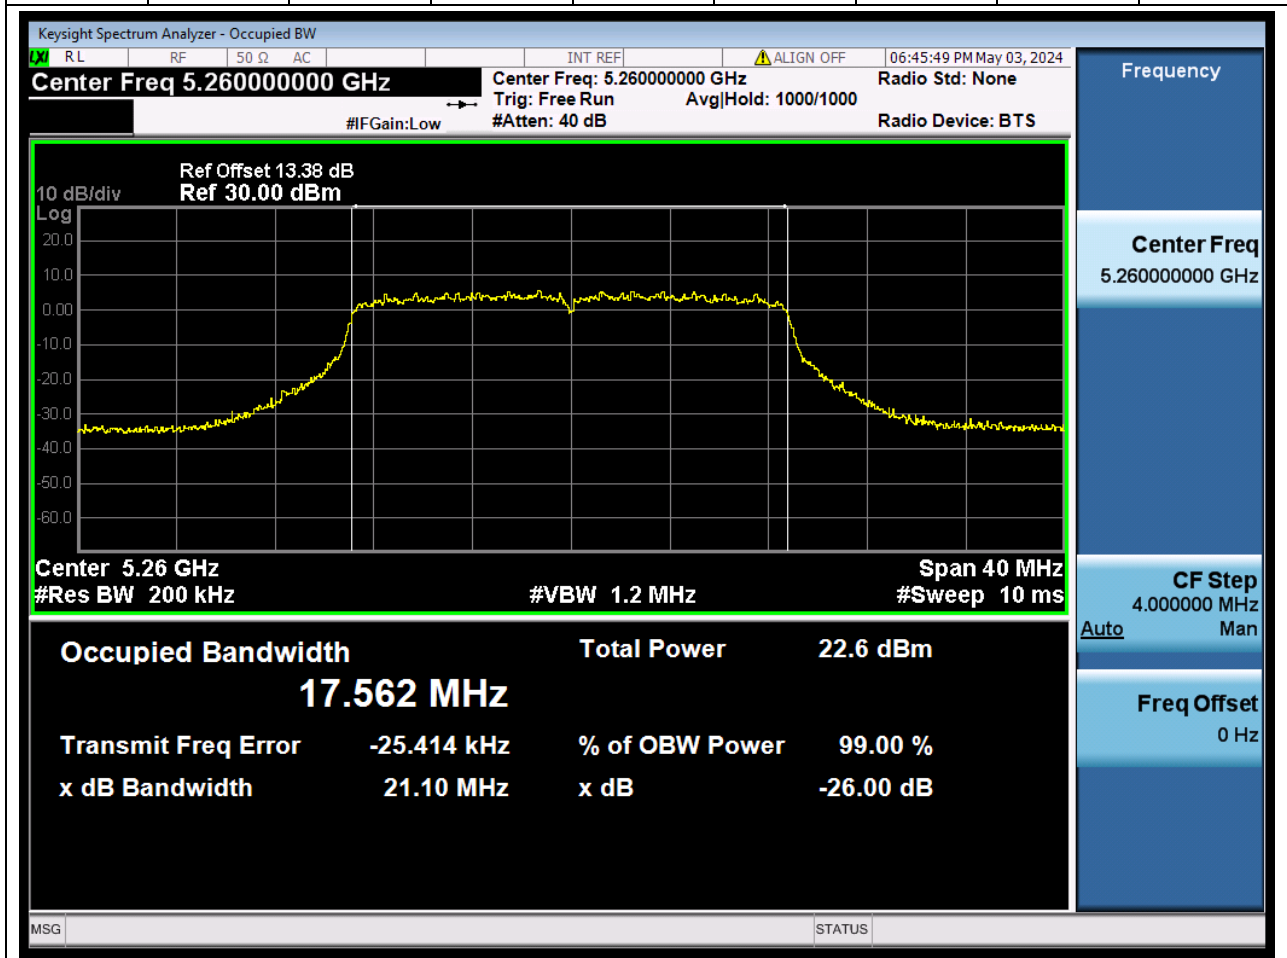

31. 802.11ac_20M_U-NII-2A_L

31.1. A.2.2-99% Bandwidth(NTNV)

Center Frequency (MHz)	OBW Power (%)		RBW (MHz)	Detector	Limit (MHz)	OBW (MHz)		Verdict
5260	99		0.2	Peak	0	17.561913		N/A