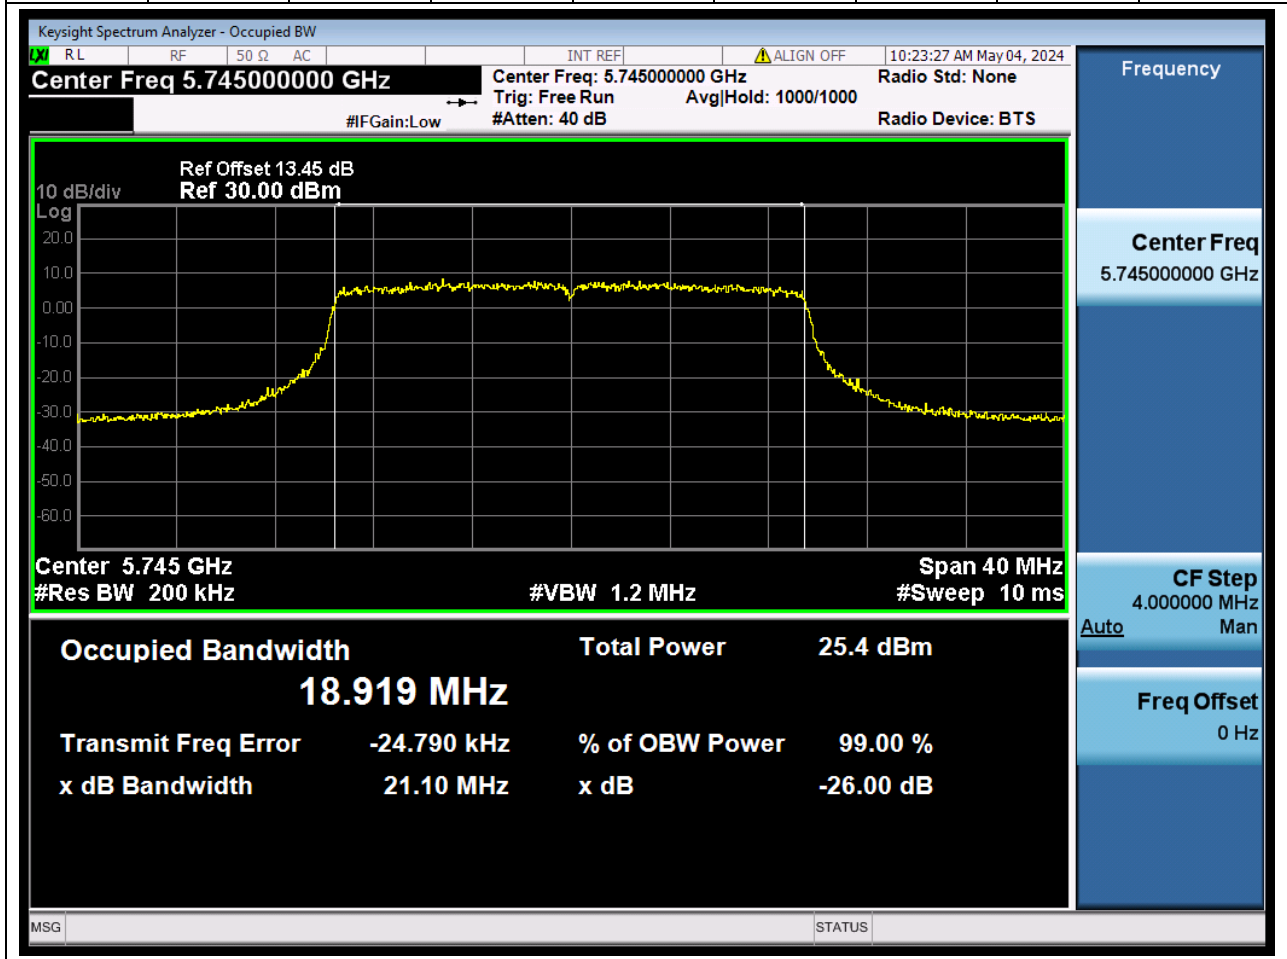

86. 802.11ax_20M_U-NII-3_L

86.1. A.2.2-99% Bandwidth(NTNV)

Center Frequency (MHz)	OBW Power (%)		RBW (MHz)	Detector	Limit (MHz)	OBW (MHz)		Verdict
5745	99		0.2	Peak	0	18.918805		N/A