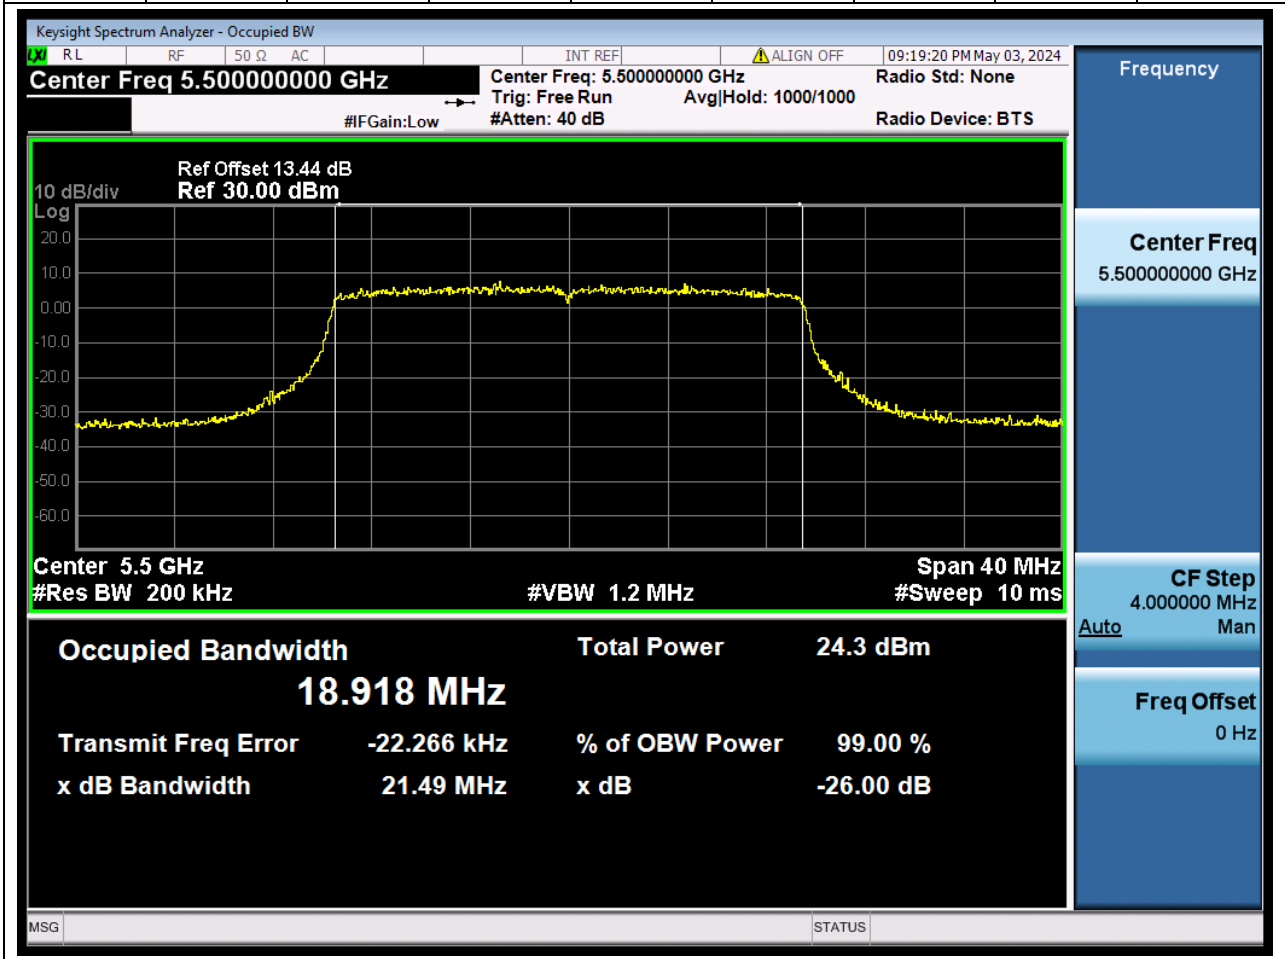

63. 802.11ax_20M_U-NII-2C_L

63.1. A.2.2-99% Bandwidth(NTNV)

Center Frequency (MHz)	OBW Power (%)		RBW (MHz)	Detector	Limit (MHz)	OBW (MHz)		Verdict
5500	99		0.2	Peak	0	18.917695		N/A