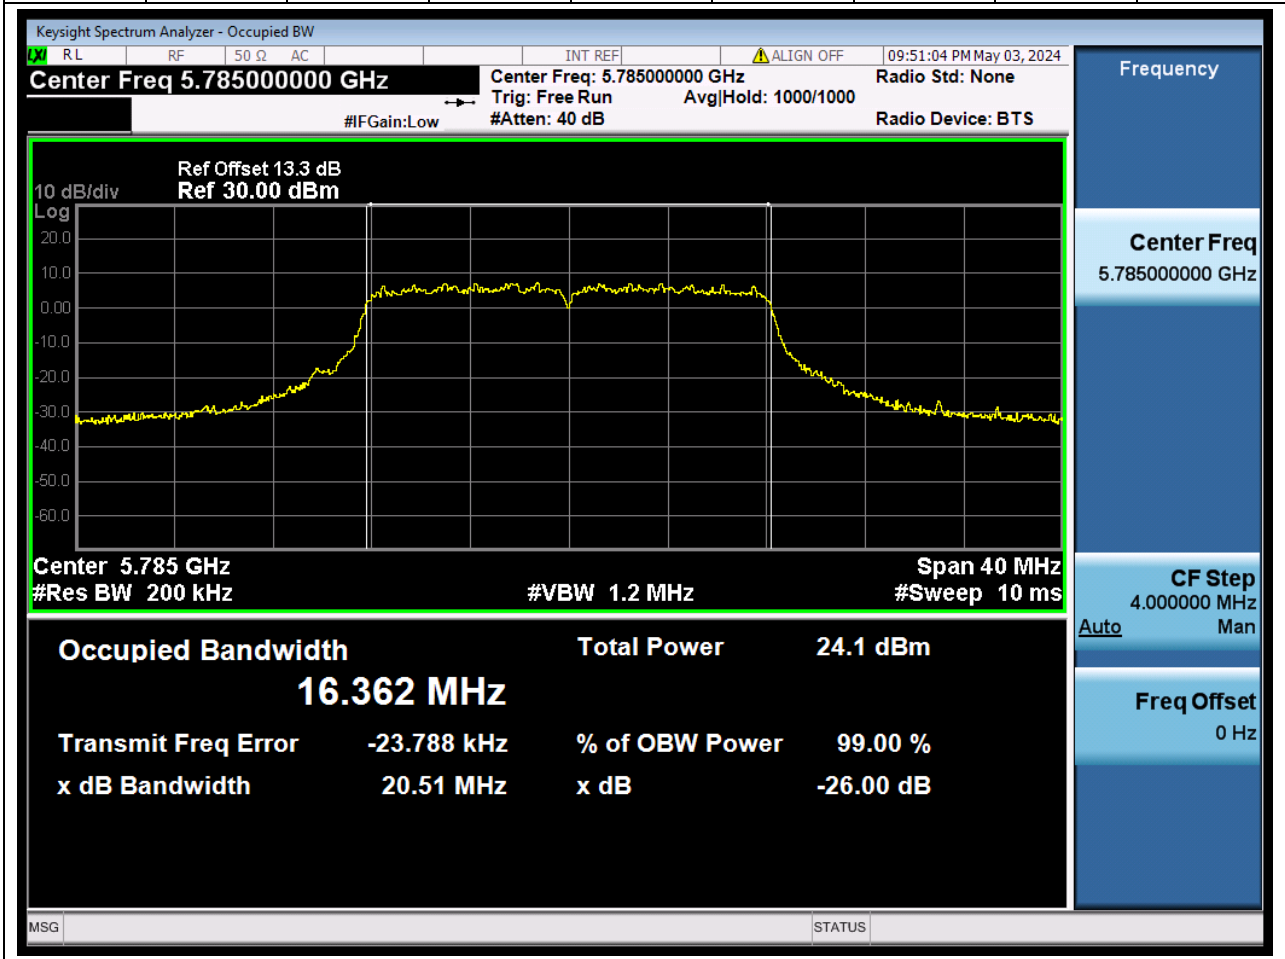

73. 802.11a_20M_U-NII-3_M

73.1. A.2.2-99% Bandwidth(NTNV)

Center Frequency (MHz)	OBW Power (%)		RBW (MHz)	Detector	Limit (MHz)	OBW (MHz)		Verdict
5785	99		0.2	Peak	0	16.362417		N/A