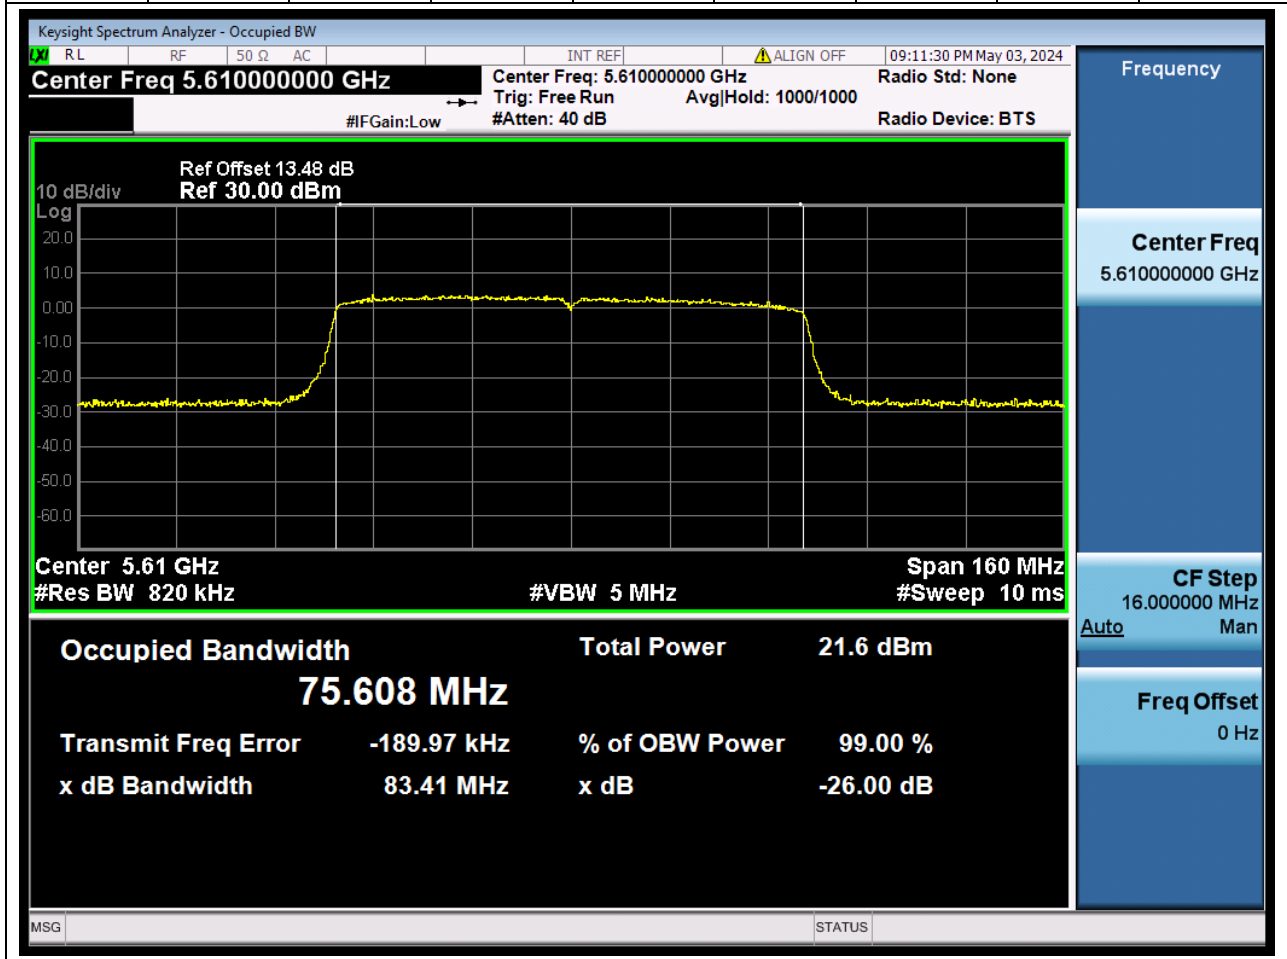

61. 802.11ac_80M_U-NII-2C_M

61.1. A.2.2-99% Bandwidth(NTNV)

Center Frequency (MHz)	OBW Power (%)		RBW (MHz)	Detector	Limit (MHz)	OBW (MHz)		Verdict
5610	99		0.82	Peak	0	75.608412		N/A