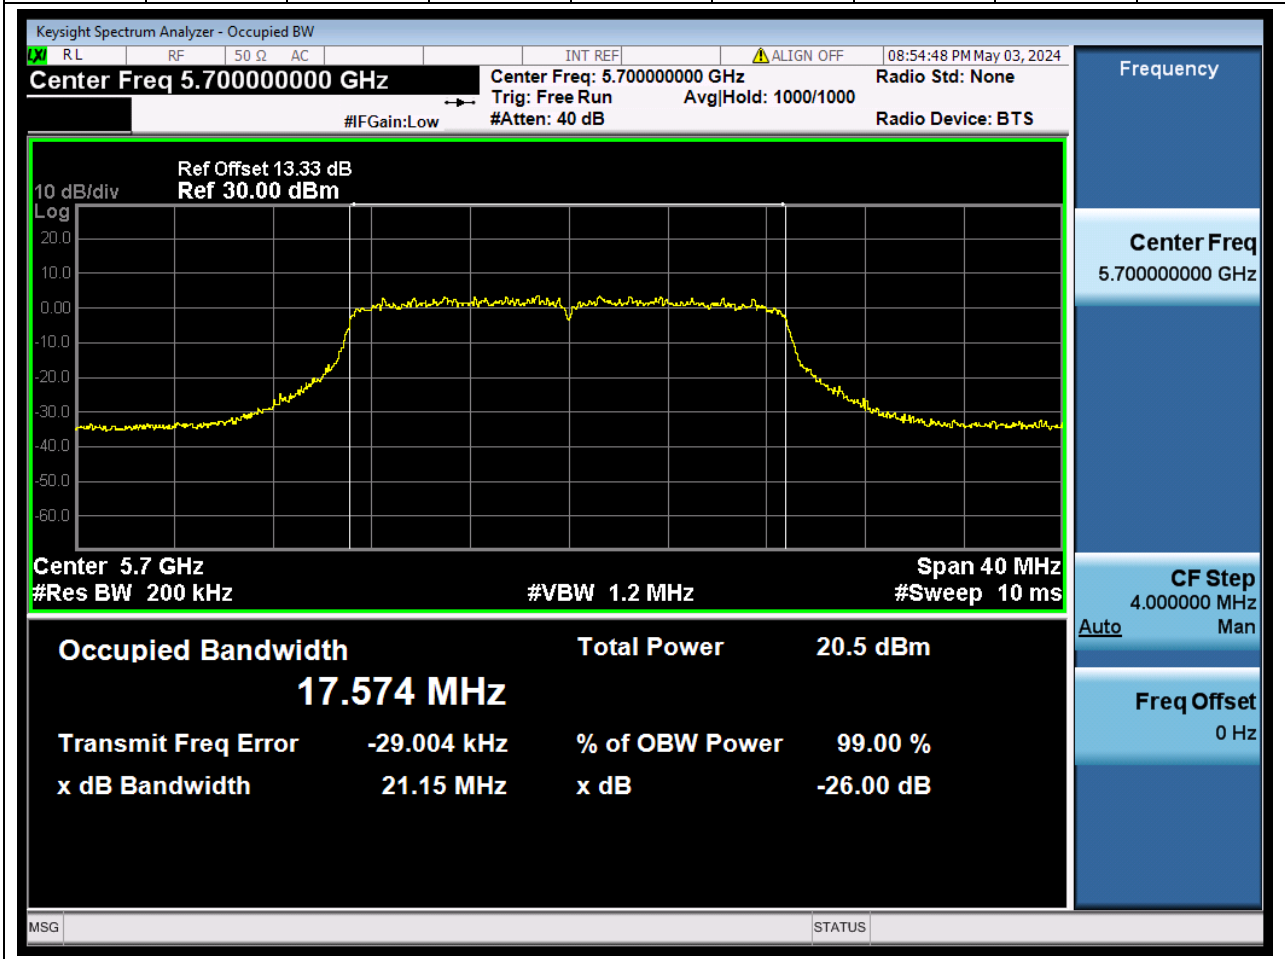

56. 802.11ac_20M_U-NII-2C_H

56.1. A.2.2-99% Bandwidth(NTNV)

Center Frequency (MHz)	OBW Power (%)		RBW (MHz)	Detector	Limit (MHz)	OBW (MHz)		Verdict
5700	99		0.2	Peak	0	17.574359		N/A