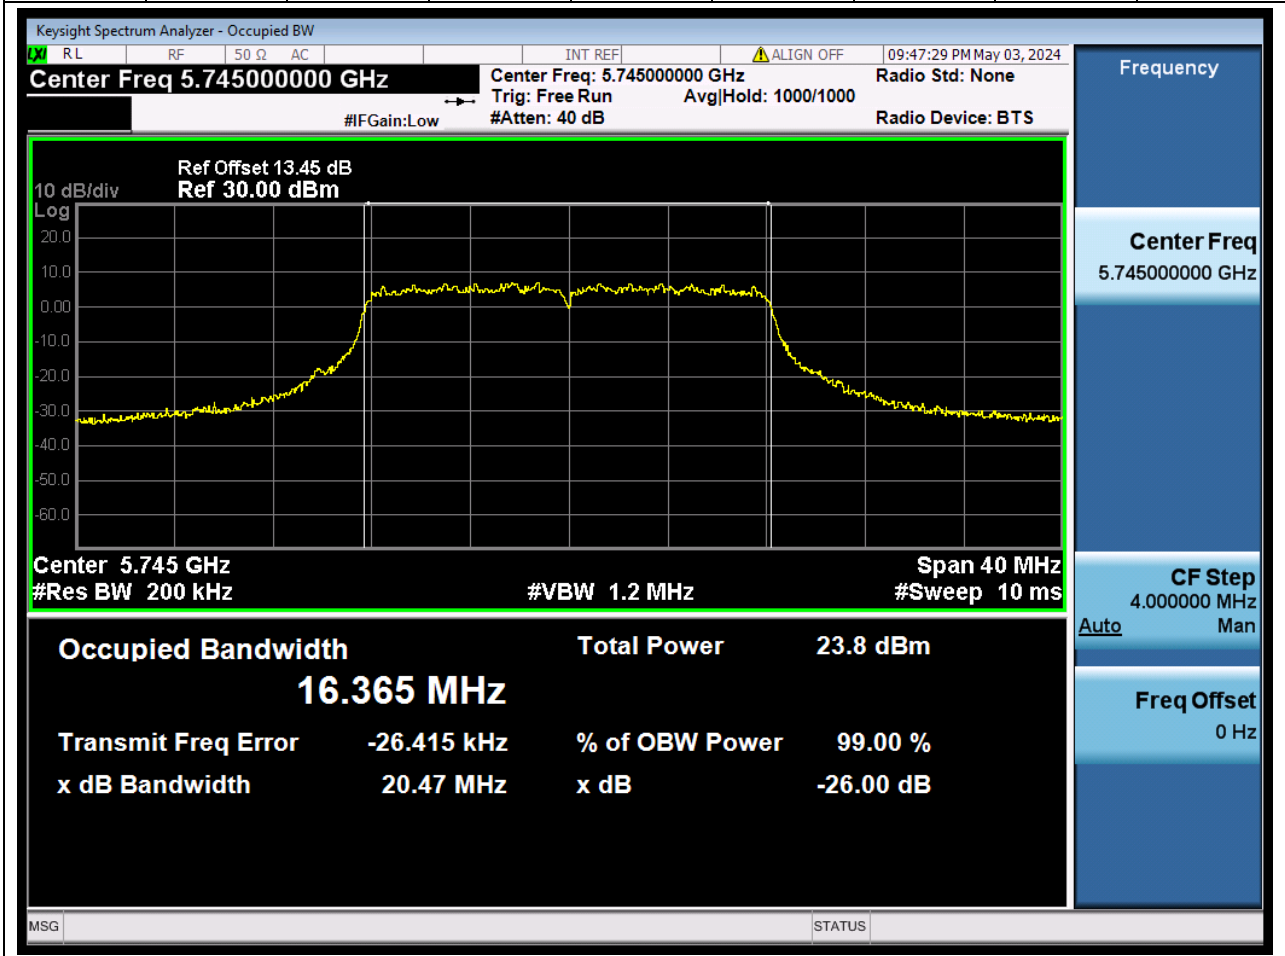

72. 802.11a_20M_U-NII-3_L

72.1. A.2.2-99% Bandwidth(NTNV)

Center Frequency (MHz)	OBW Power (%)		RBW (MHz)	Detector	Limit (MHz)	OBW (MHz)		Verdict
5745	99		0.2	Peak	0	16.3652		N/A