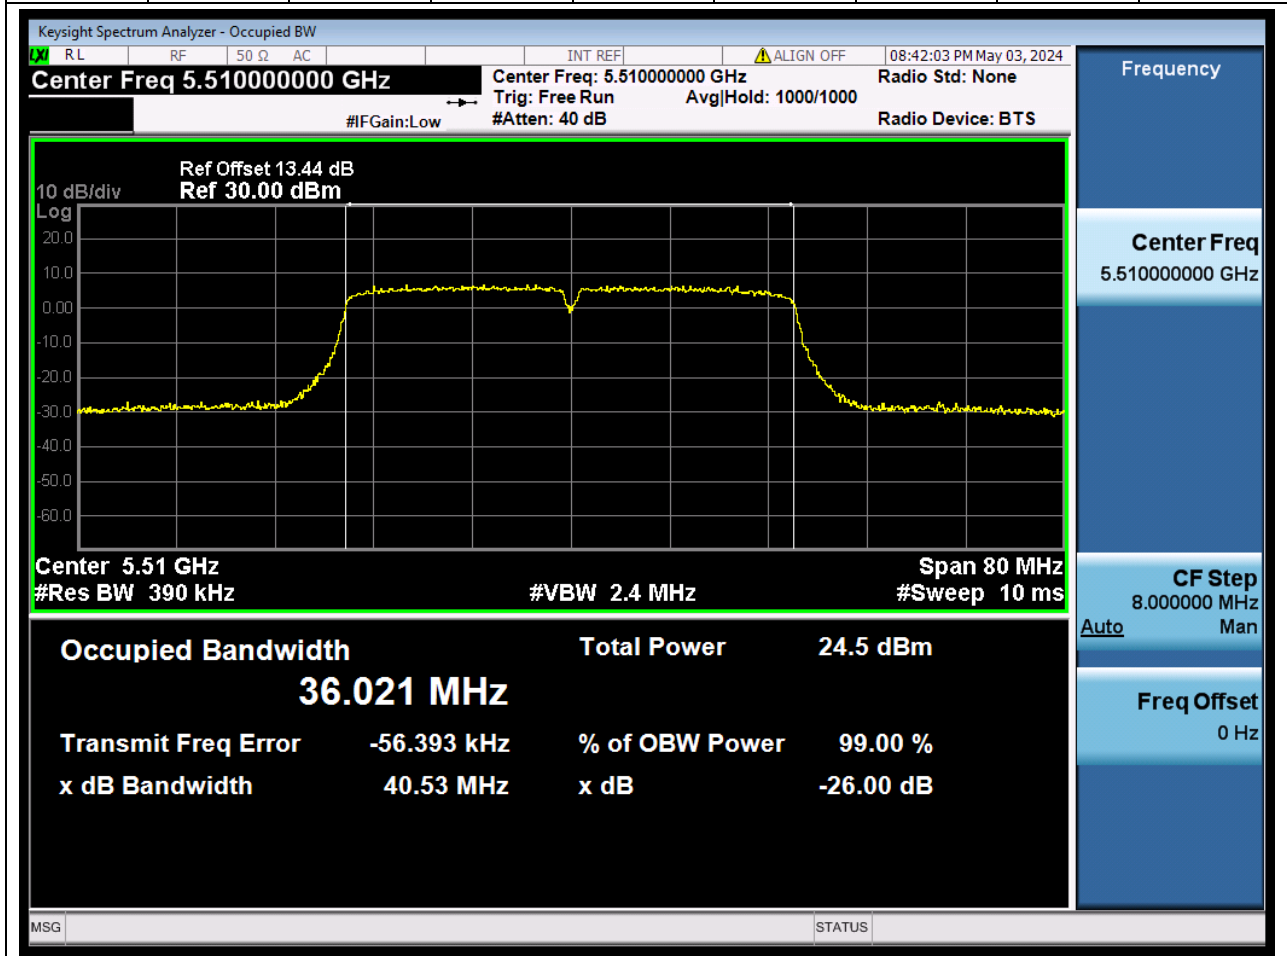

51. 802.11n_40M_U-NII-2C_L

51.1. A.2.2-99% Bandwidth(NTNV)

Center Frequency (MHz)	OBW Power (%)		RBW (MHz)	Detector	Limit (MHz)	OBW (MHz)		Verdict
5510	99		0.39	Peak	0	36.020548		N/A