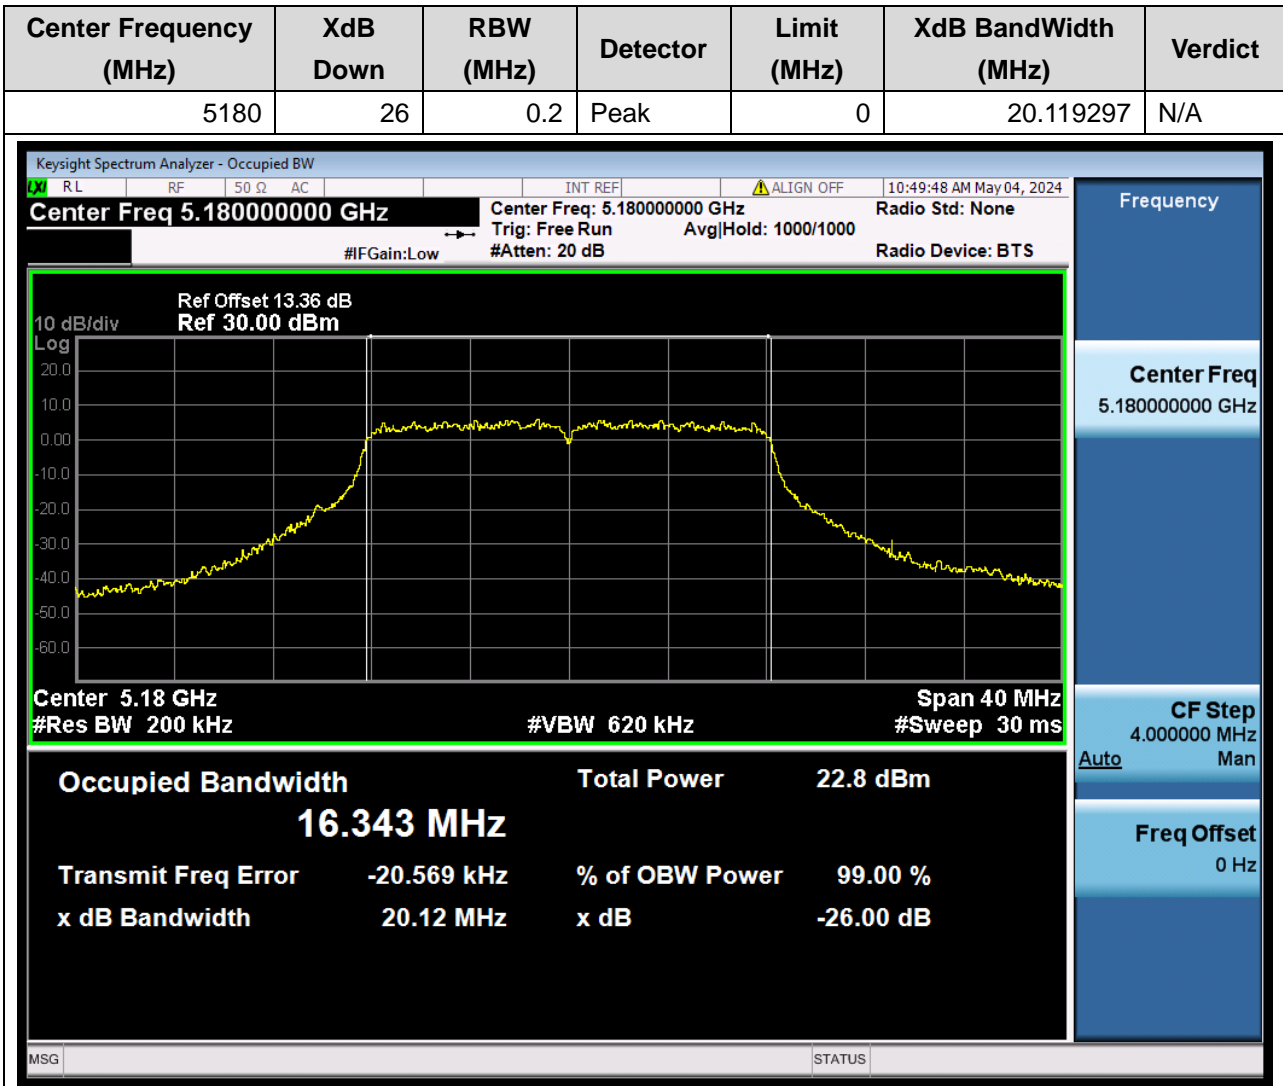

SISO-Antenna 1

1. 802.11a_20M_U-NII-1_L

1.1. A.2-26dB Bandwidth(NTNV)