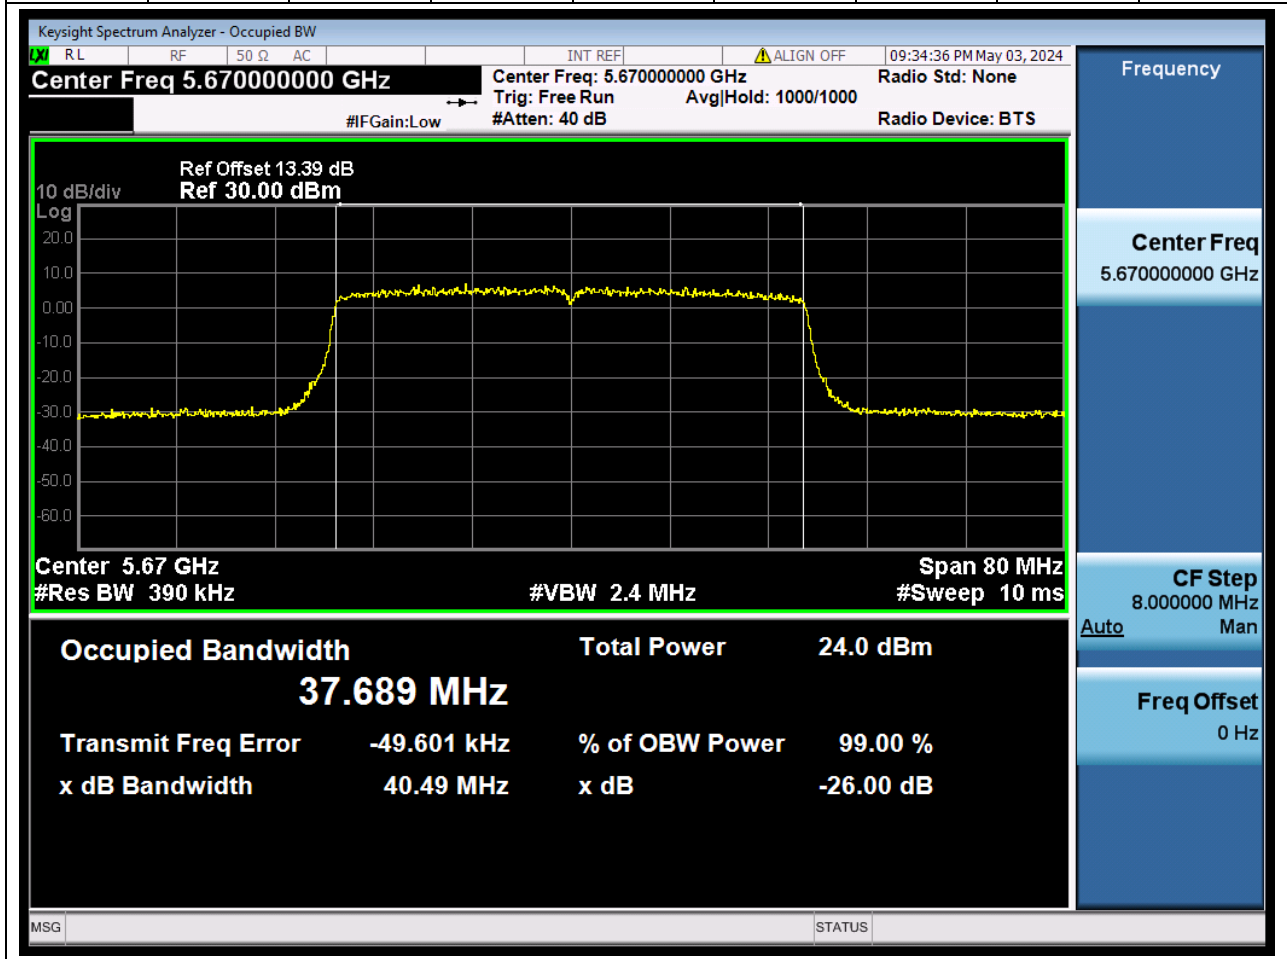

68. 802.11ax_40M_U-NII-2C_H

68.1. A.2.2-99% Bandwidth(NTNV)

Center Frequency (MHz)	OBW Power (%)		RBW (MHz)	Detector	Limit (MHz)	OBW (MHz)		Verdict
5670	99		0.39	Peak	0	37.689121		N/A