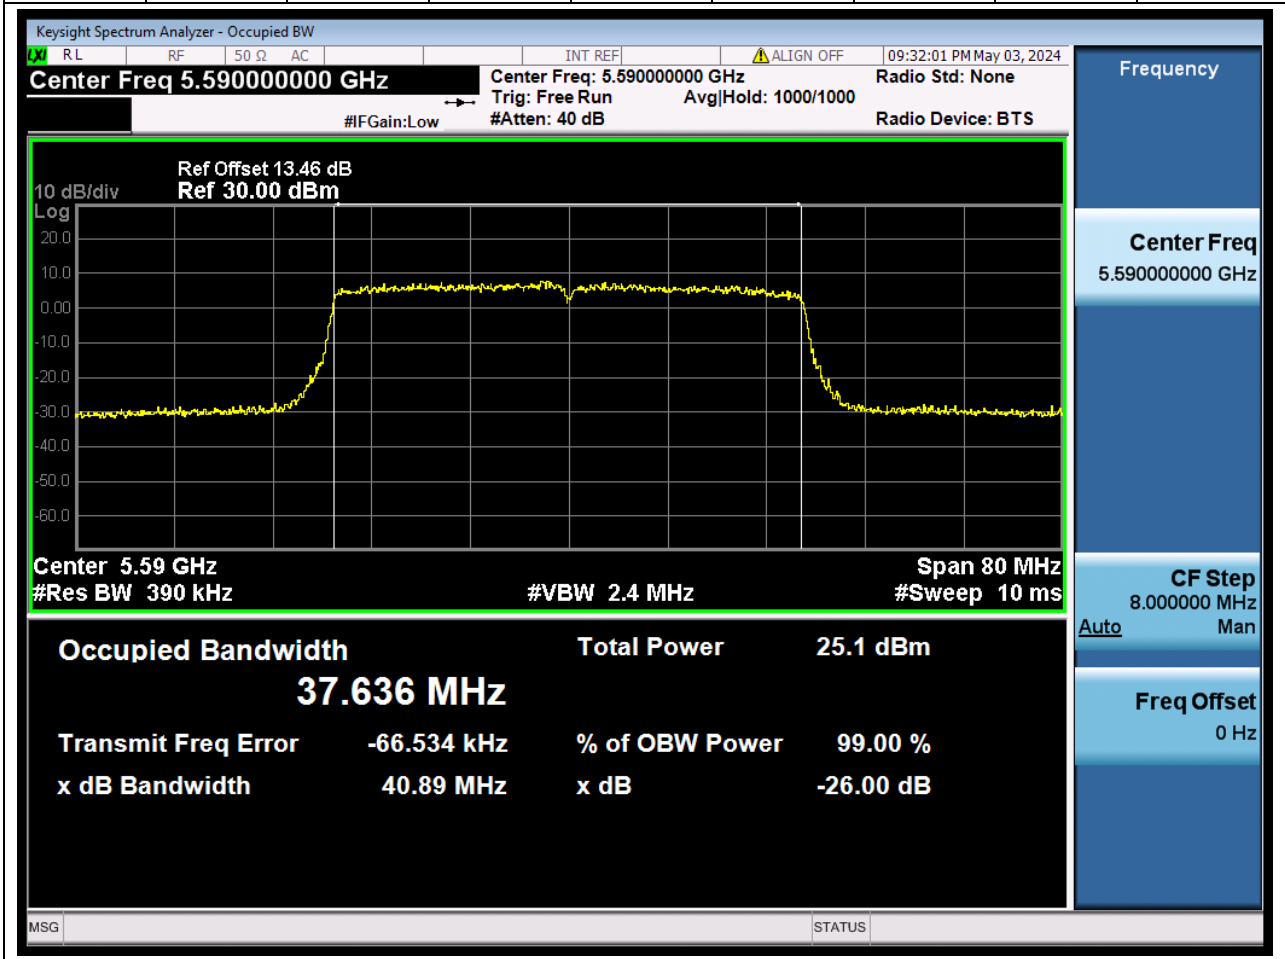

67. 802.11ax_40M_U-NII-2C_M

67.1. A.2.2-99% Bandwidth(NTNV)

Center Frequency (MHz)	OBW Power (%)		RBW (MHz)	Detector	Limit (MHz)	OBW (MHz)		Verdict
5590	99		0.39	Peak	0	37.63648 2		N/A