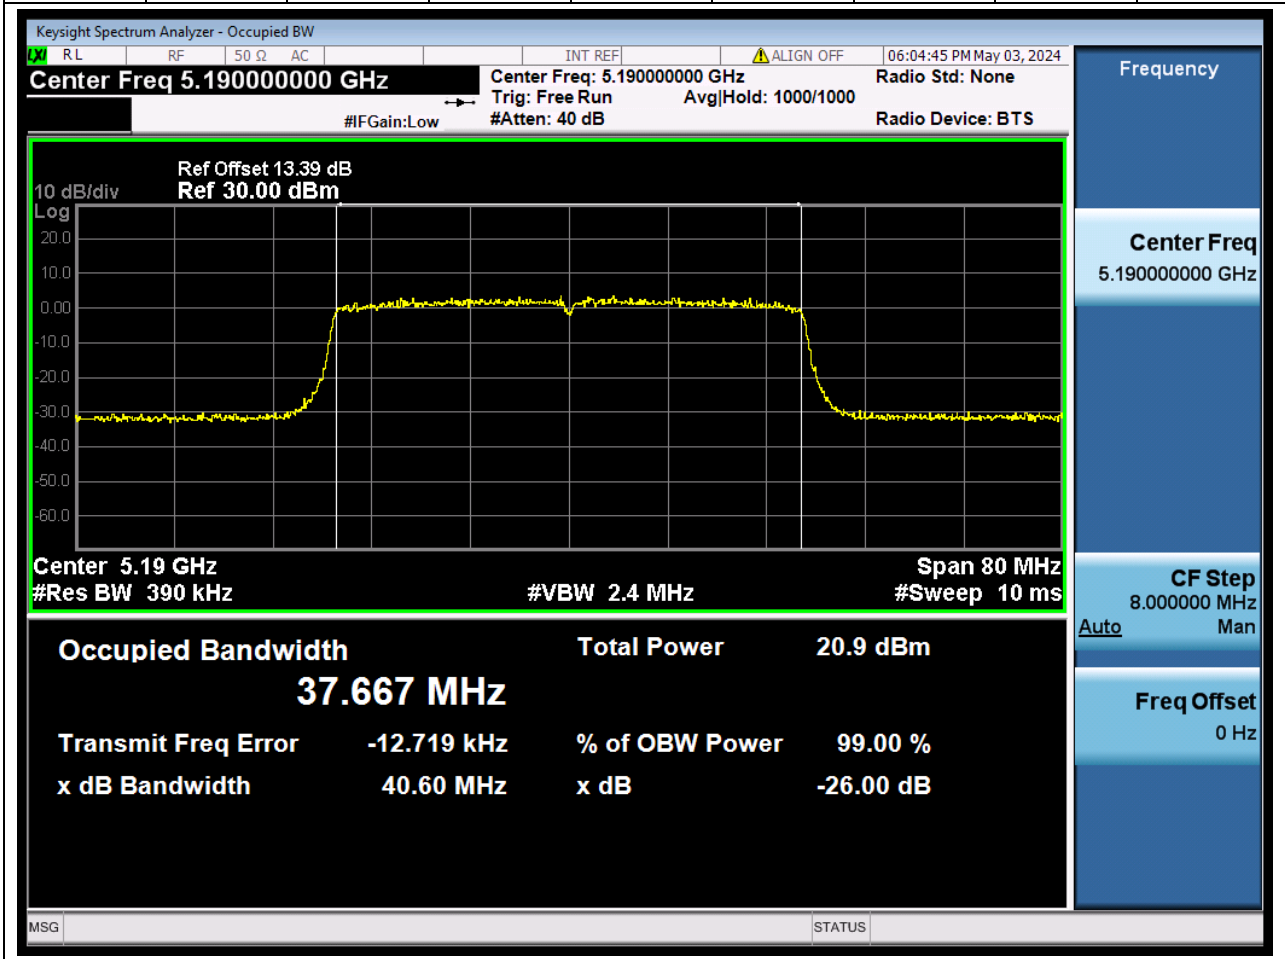

19. 802.11ax_40M_U-NII-1_L

19.1. A.2.2-99% Bandwidth(NTNV)

Center Frequency (MHz)	OBW Power (%)		RBW (MHz)	Detector	Limit (MHz)	OBW (MHz)		Verdict
5190	99		0.39	Peak	0	37.667483		N/A