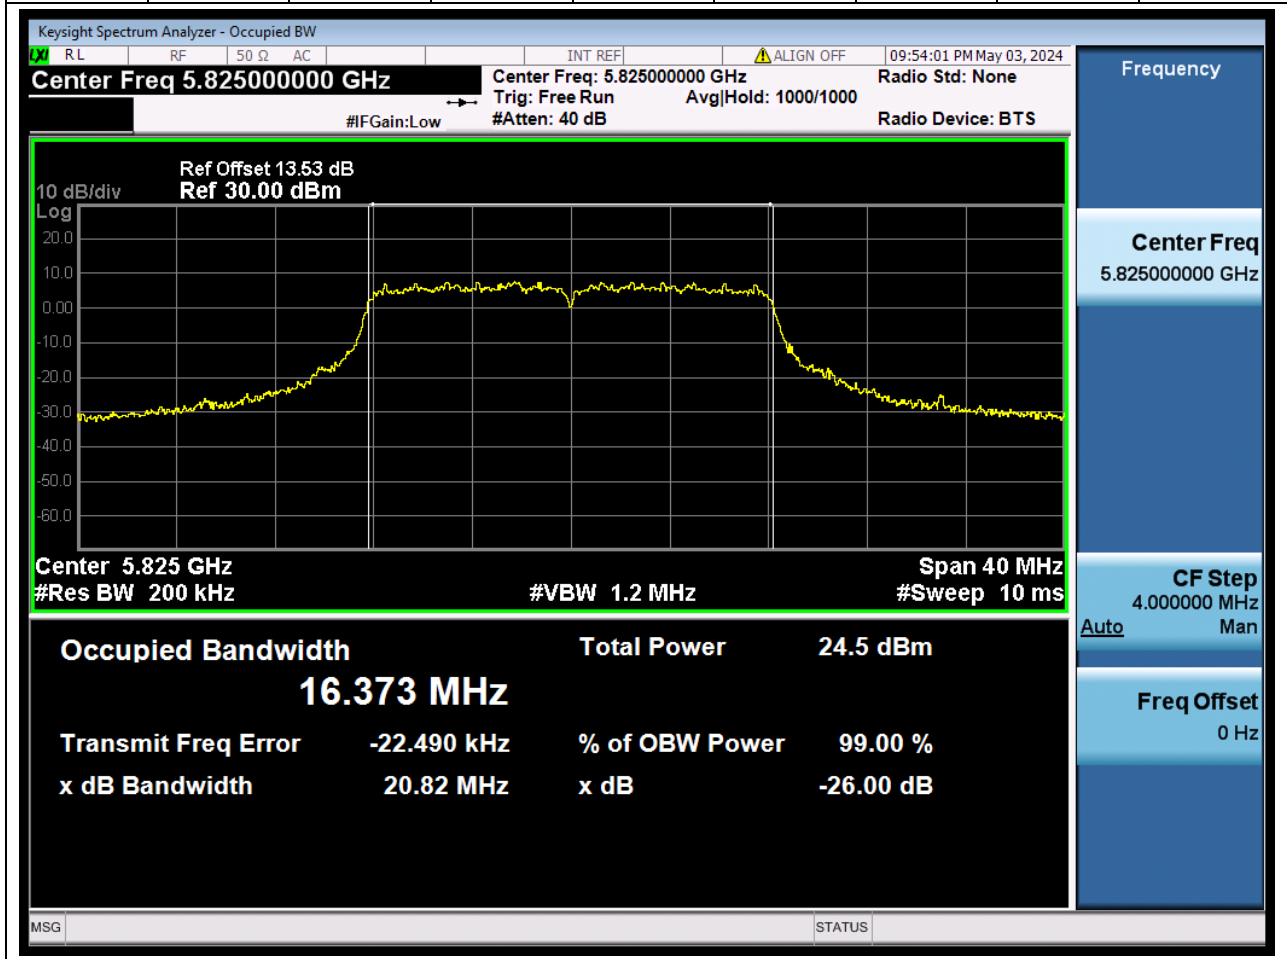

74. 802.11a_20M_U-NII-3_H

74.1. A.2.2-99% Bandwidth(NTNV)

Center Frequency (MHz)	OBW Power (%)	RBW (MHz)	Detector	Limit (MHz)	OBW (MHz)	Verdict
5825	99	0.2	Peak	0	16.373482	N/A