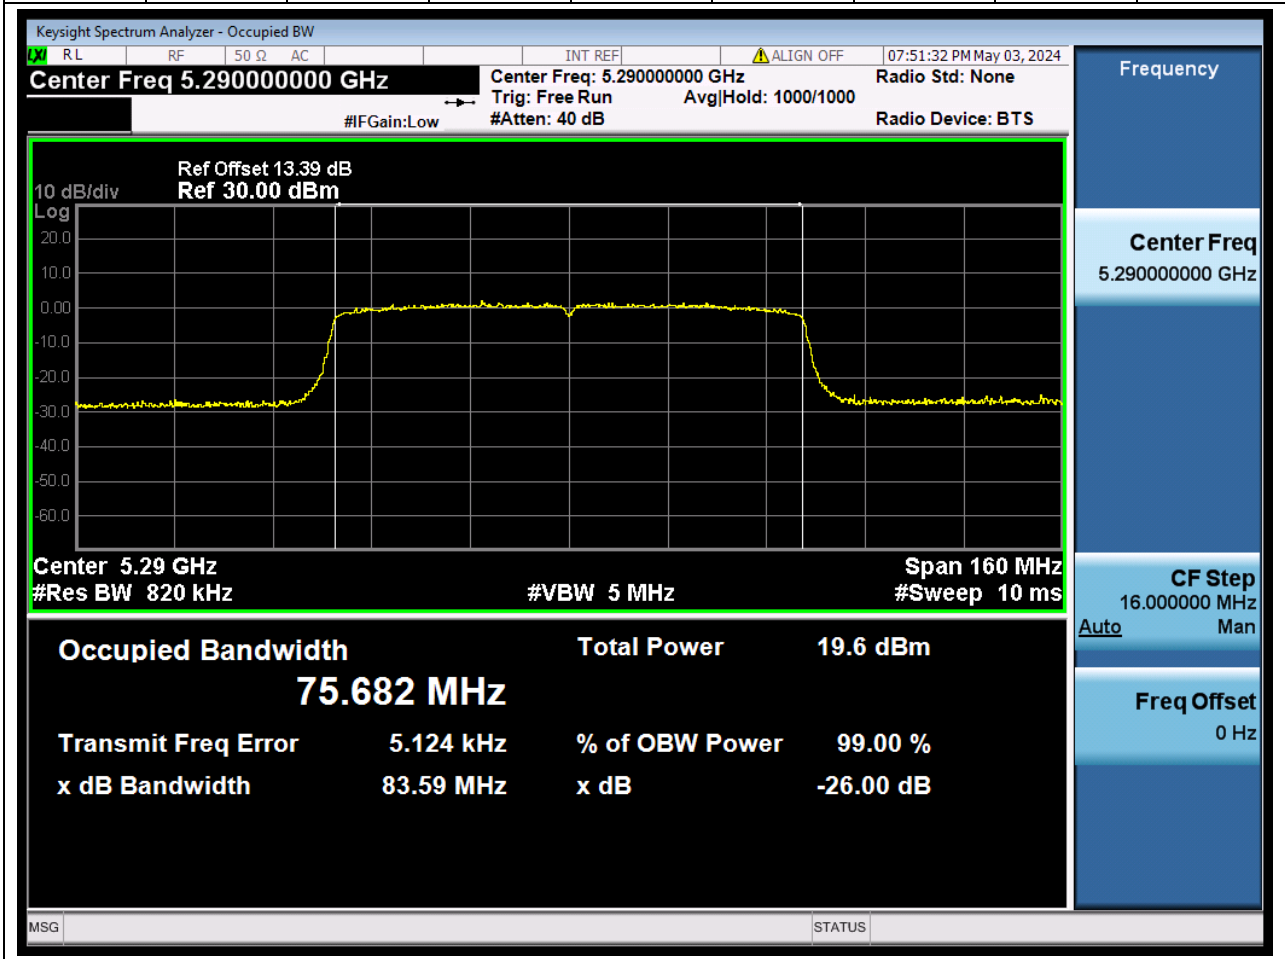

36. 802.11ac_80M_U-NII-2A_M

36.1. A.2.2-99% Bandwidth(NTNV)

Center Frequency (MHz)	OBW Power (%)		RBW (MHz)	Detector	Limit (MHz)	OBW (MHz)		Verdict
5290	99		0.82	Peak	0	75.682213		N/A