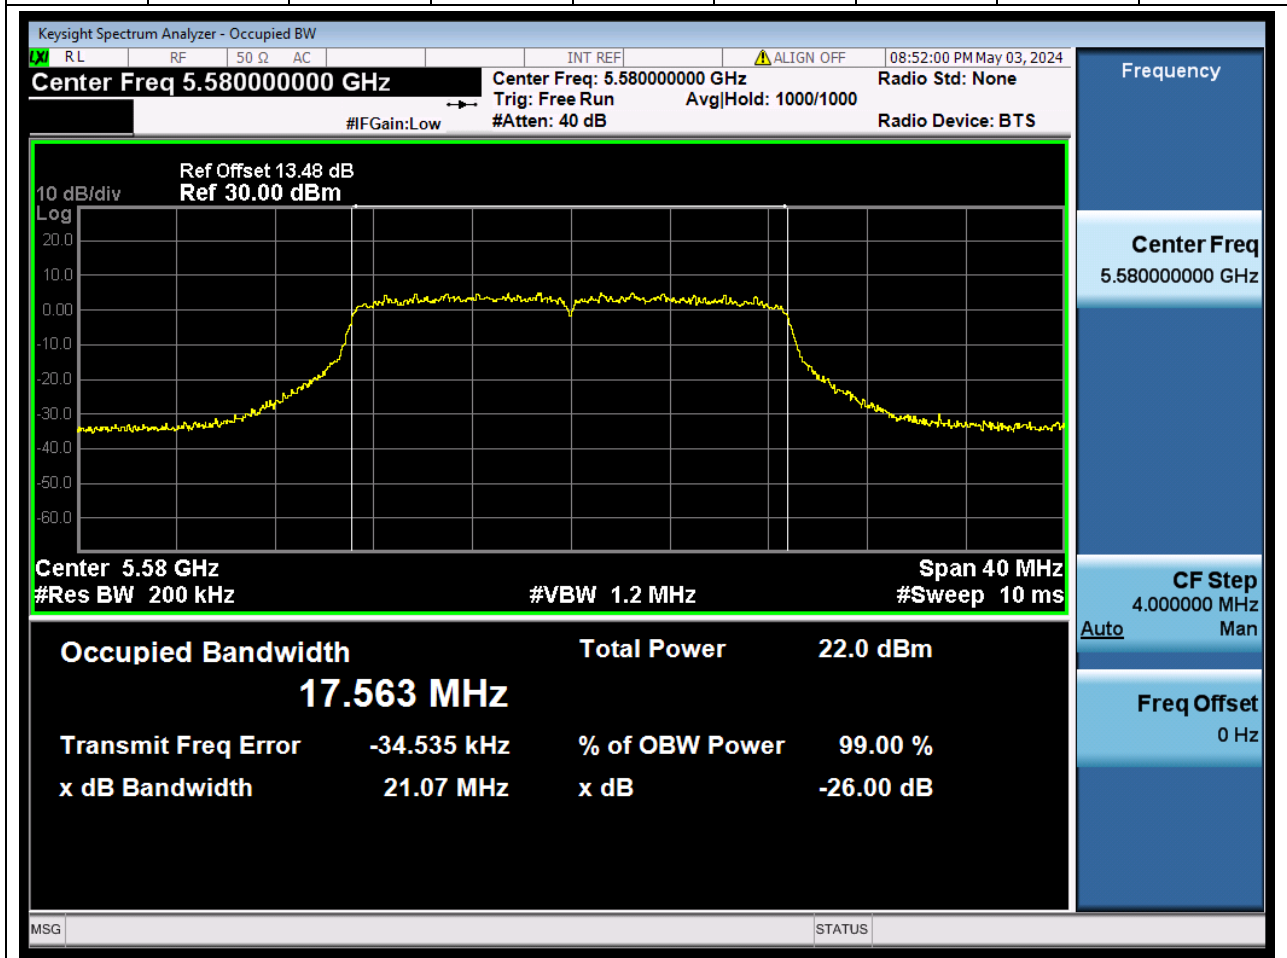

55. 802.11ac_20M_U-NII-2C_M

55.1. A.2.2-99% Bandwidth(NTNV)

Center Frequency (MHz)	OBW Power (%)		RBW (MHz)	Detector	Limit (MHz)	OBW (MHz)		Verdict
5580	99		0.2	Peak	0	17.562636		N/A