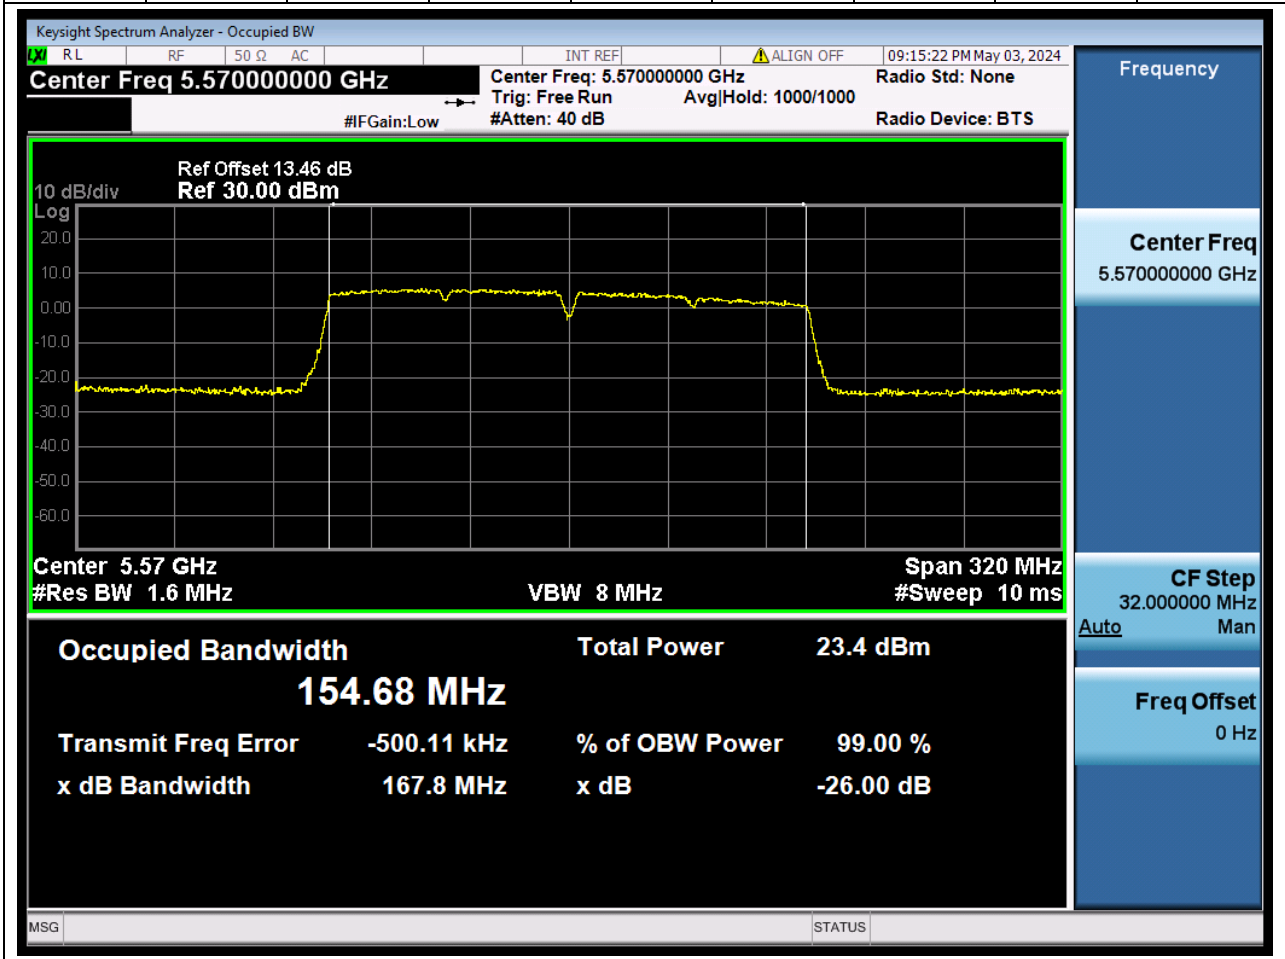

62. 802.11ac_160M_U-NII-2C_M

62.1. A.2.2-99% Bandwidth(NTNV)

Center Frequency (MHz)	OBW Power (%)		RBW (MHz)	Detector	Limit (MHz)	OBW (MHz)		Verdict
5570	99		1.6	Peak	0	154.676404		N/A