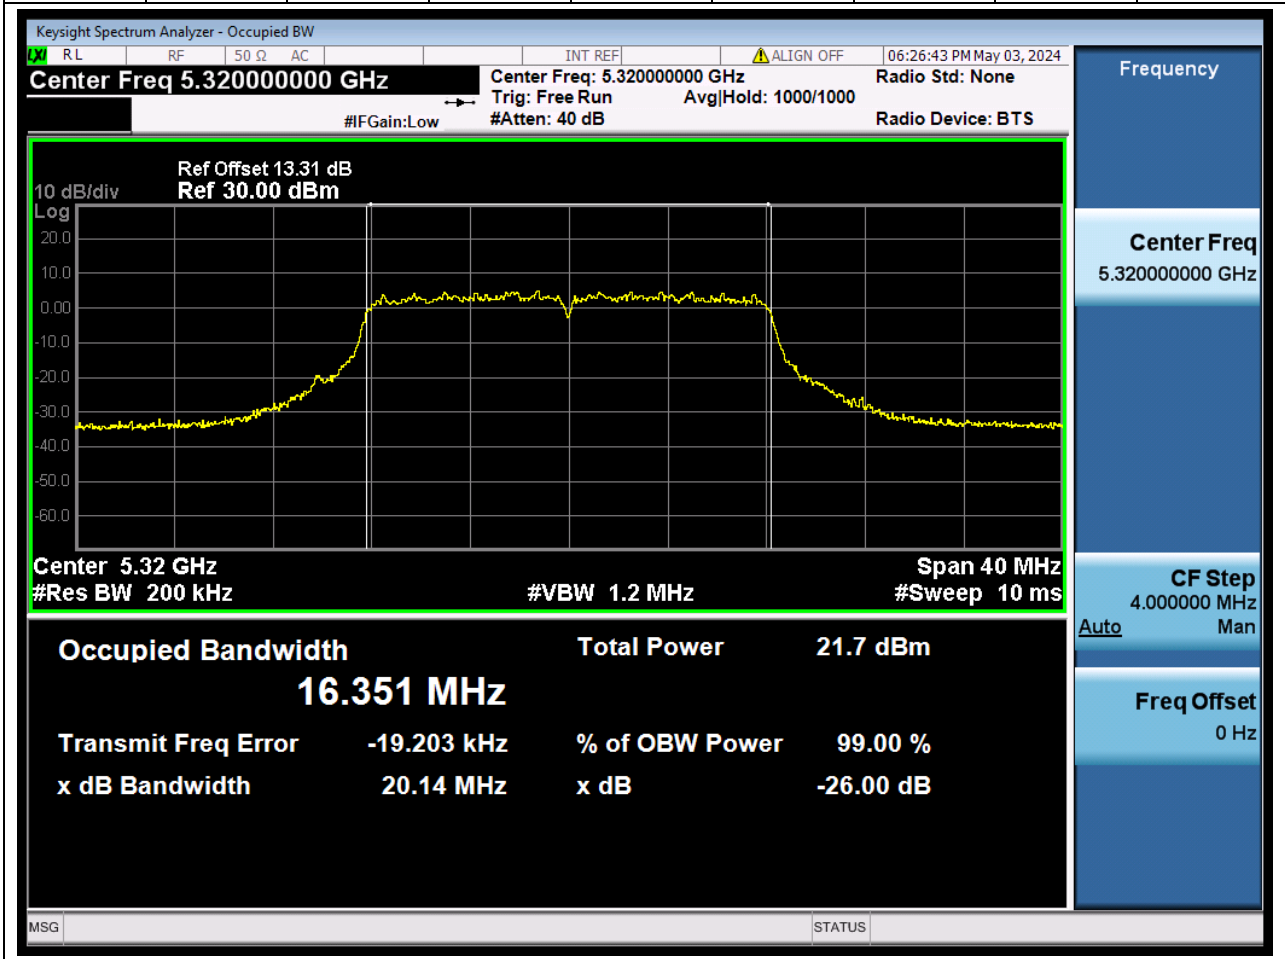

25. 802.11a_20M_U-NII-2A_H

25.1. A.2.2-99% Bandwidth(NTNV)

Center Frequency (MHz)	OBW Power (%)		RBW (MHz)	Detector	Limit (MHz)	OBW (MHz)		Verdict
5320	99		0.2	Peak	0	16.351144		N/A