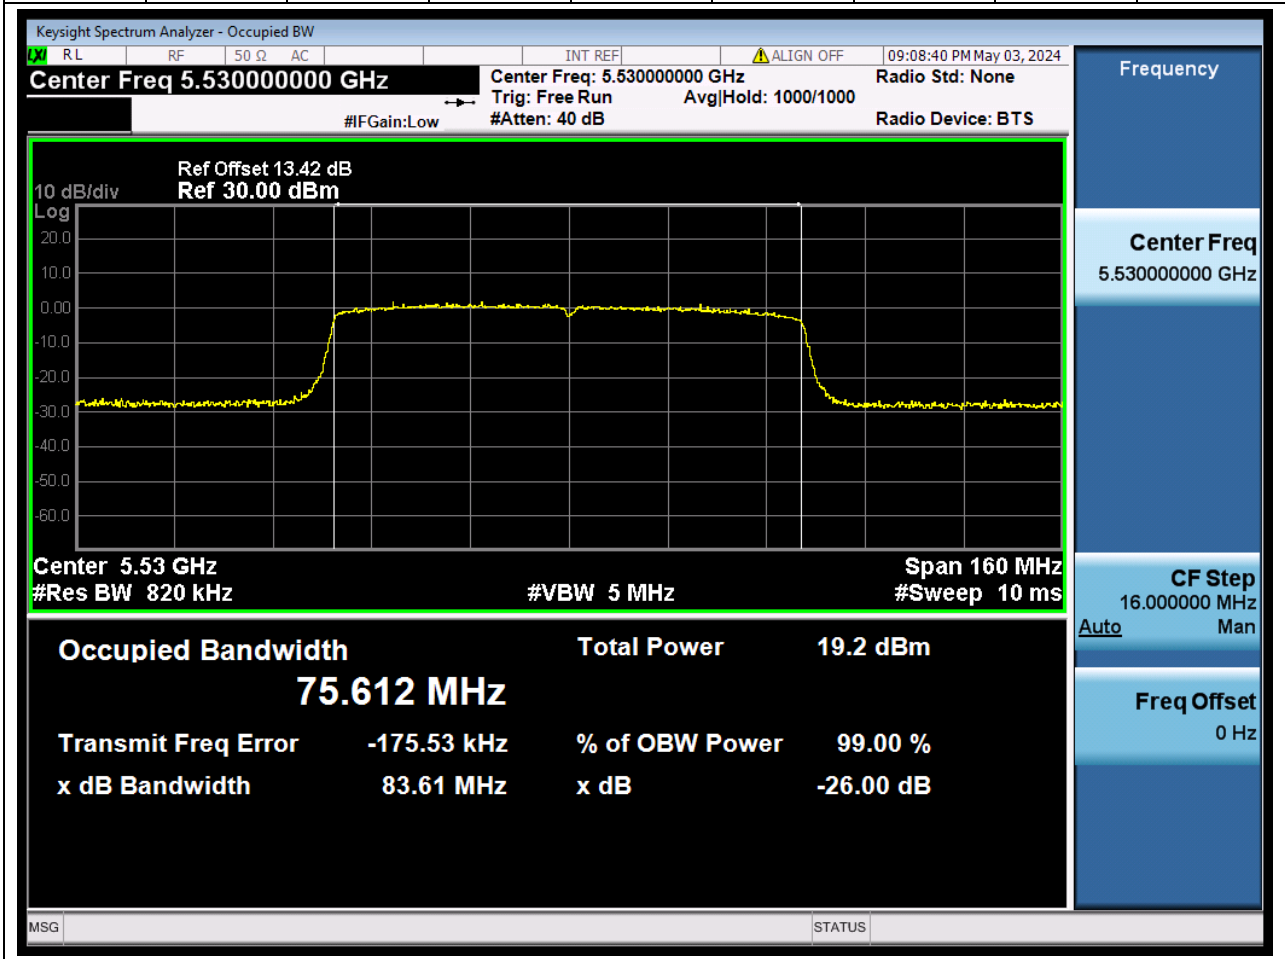

60. 802.11ac_80M_U-NII-2C_L

60.1. A.2.2-99% Bandwidth(NTNV)

Center Frequency (MHz)	OBW Power (%)		RBW (MHz)	Detector	Limit (MHz)	OBW (MHz)		Verdict
5530	99		0.82	Peak	0	75.611534		N/A