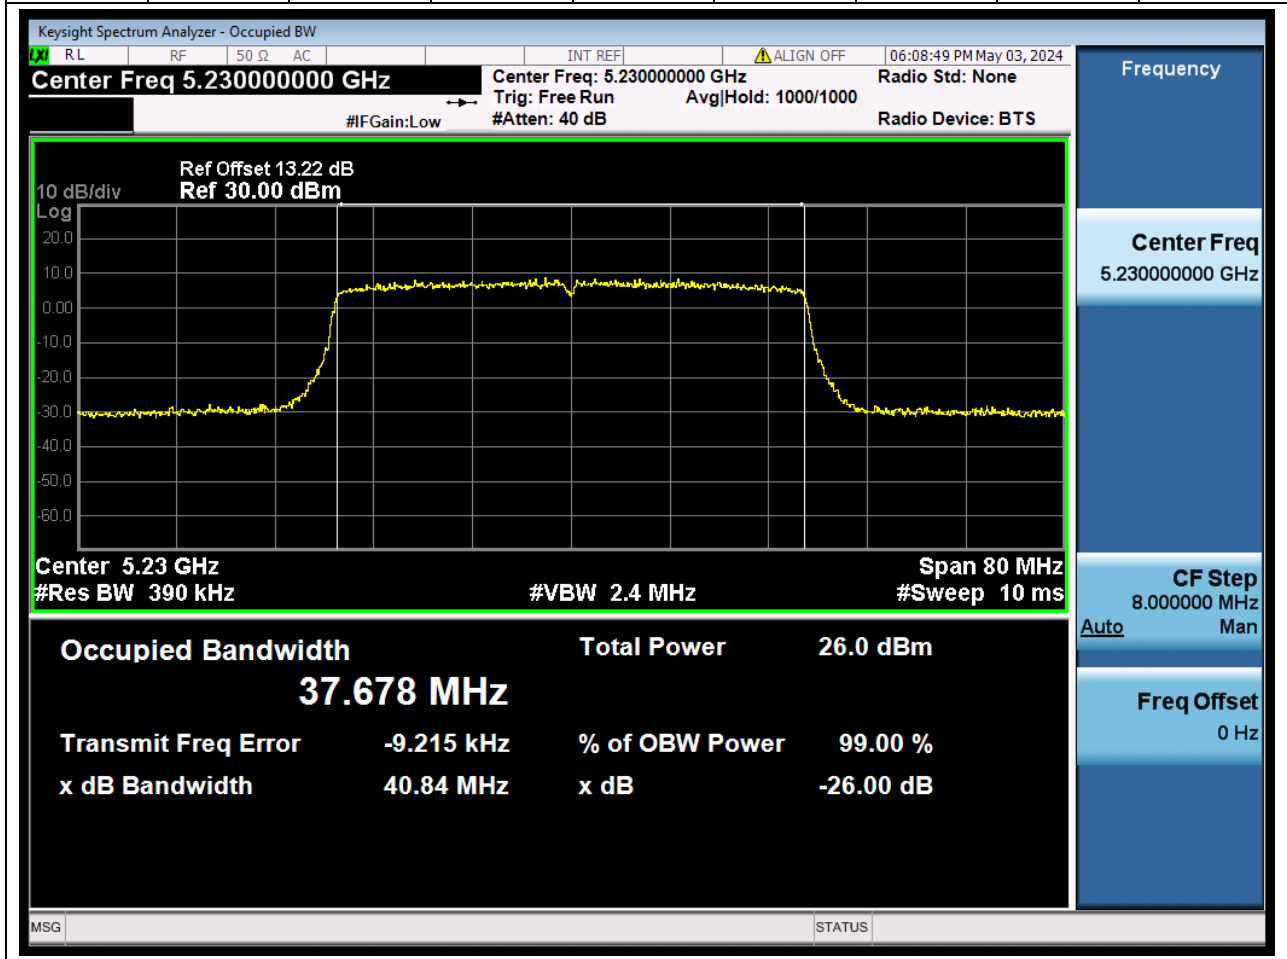

20. 802.11ax_40M_U-NII-1_H

20.1. A.2.2-99% Bandwidth(NTNV)

Center Frequency (MHz)	OBW Power (%)	RBW (MHz)	Detector	Limit (MHz)	OBW (MHz)	Verdict
5230	99	0.39	Peak	0	37.678029	N/A