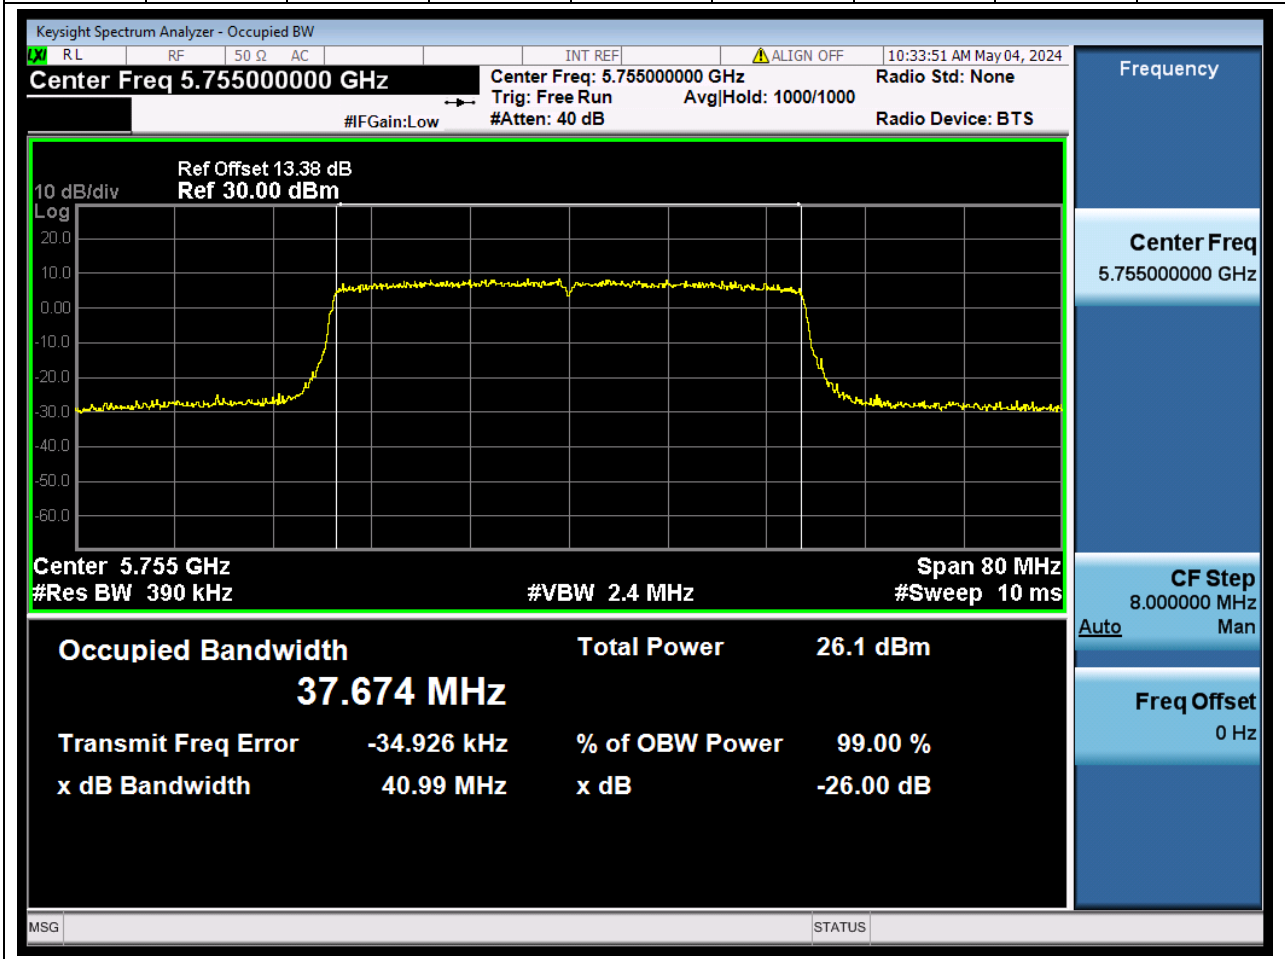

89. 802.11ax_40M_U-NII-3_L

89.1. A.2.2-99% Bandwidth(NTNV)

Center Frequency (MHz)	OBW Power (%)		RBW (MHz)	Detector	Limit (MHz)	OBW (MHz)		Verdict
5755	99		0.39	Peak	0	37.674058		N/A