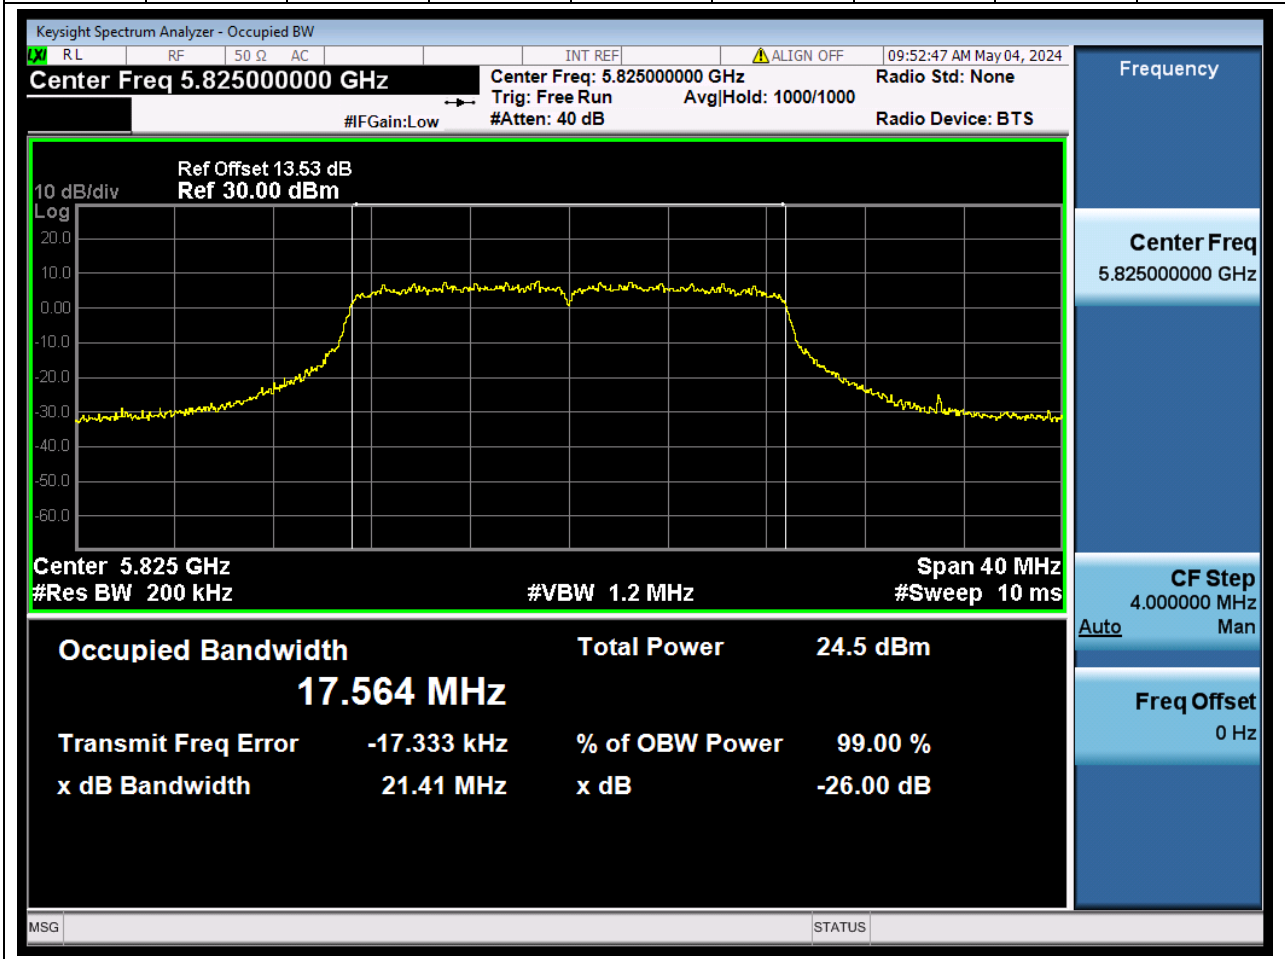

77. 802.11n_20M_U-NII-3_H

77.1. A.2.2-99% Bandwidth(NTNV)

Center Frequency (MHz)	OBW Power (%)		RBW (MHz)	Detector	Limit (MHz)	OBW (MHz)		Verdict
5825	99		0.2	Peak	0	17.563807		N/A