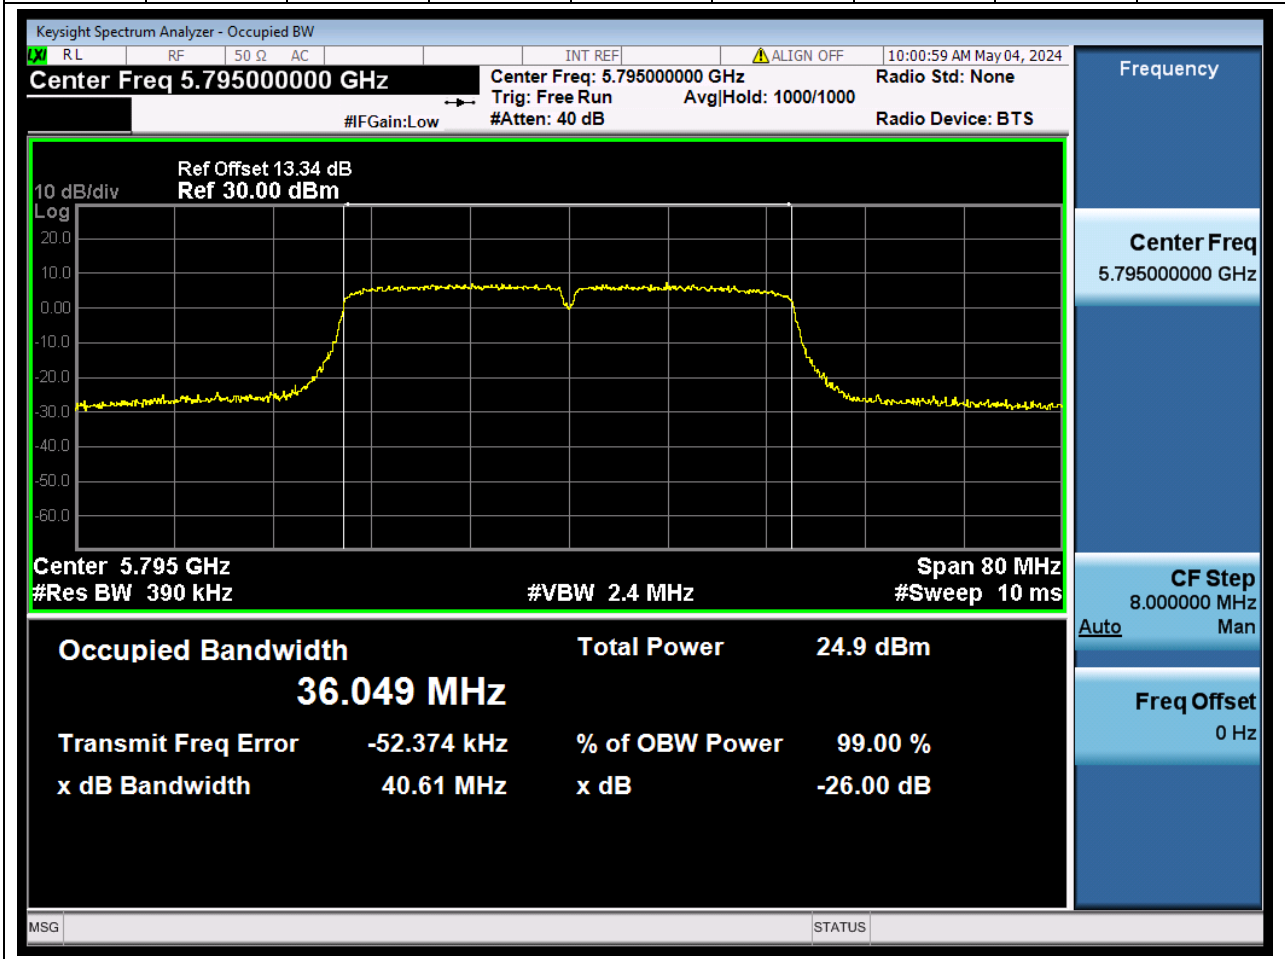

79. 802.11n_40M_U-NII-3_H

79.1. A.2.2-99% Bandwidth(NTNV)

Center Frequency (MHz)	OBW Power (%)		RBW (MHz)	Detector	Limit (MHz)	OBW (MHz)		Verdict
5795	99		0.39	Peak	0	36.04862 2		N/A