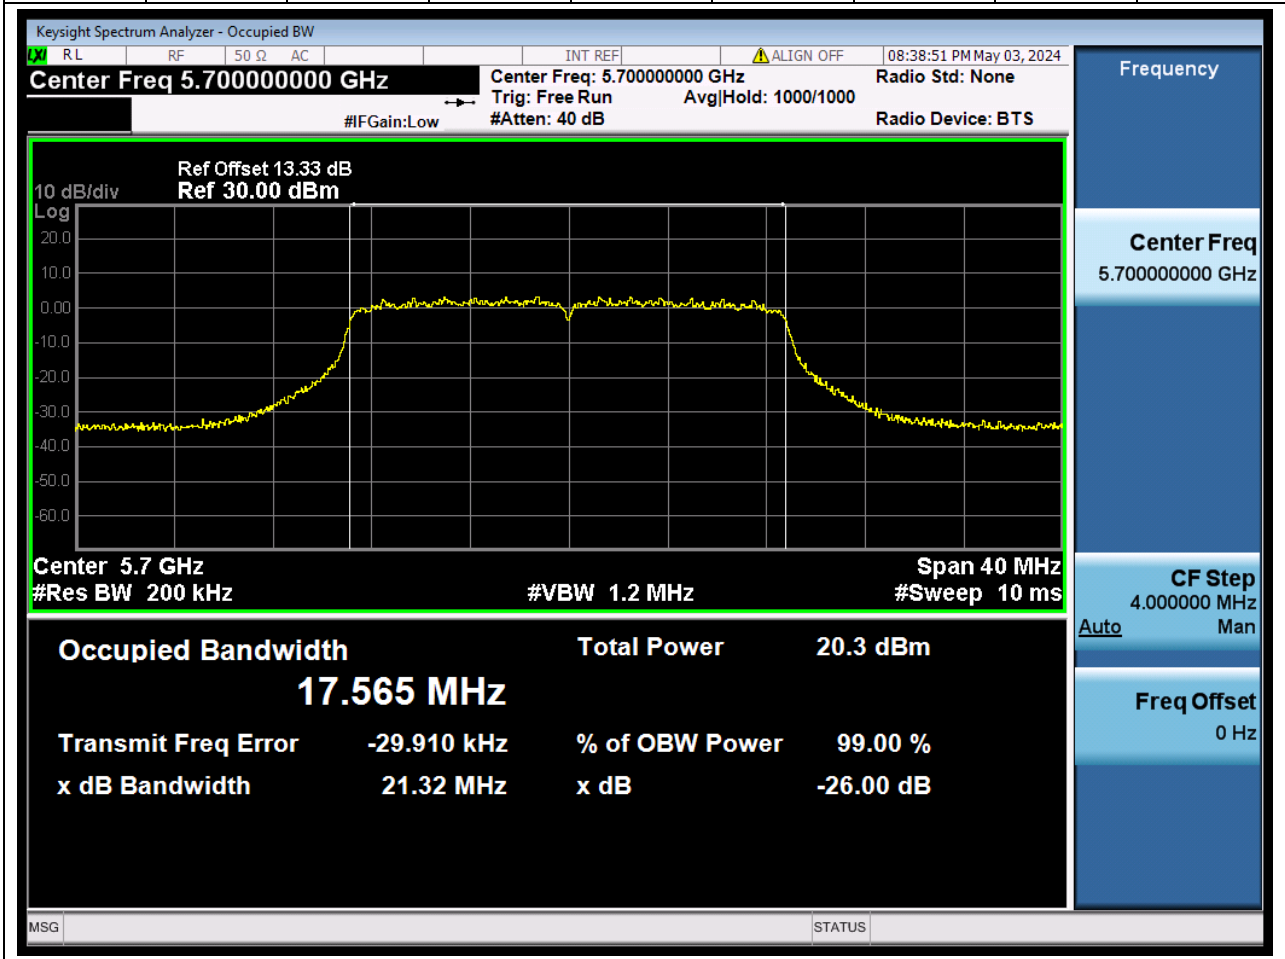

50. 802.11n_20M_U-NII-2C_H

50.1. A.2.2-99% Bandwidth(NTNV)

Center Frequency (MHz)	OBW Power (%)		RBW (MHz)	Detector	Limit (MHz)	OBW (MHz)		Verdict
5700	99		0.2	Peak	0	17.565055		N/A