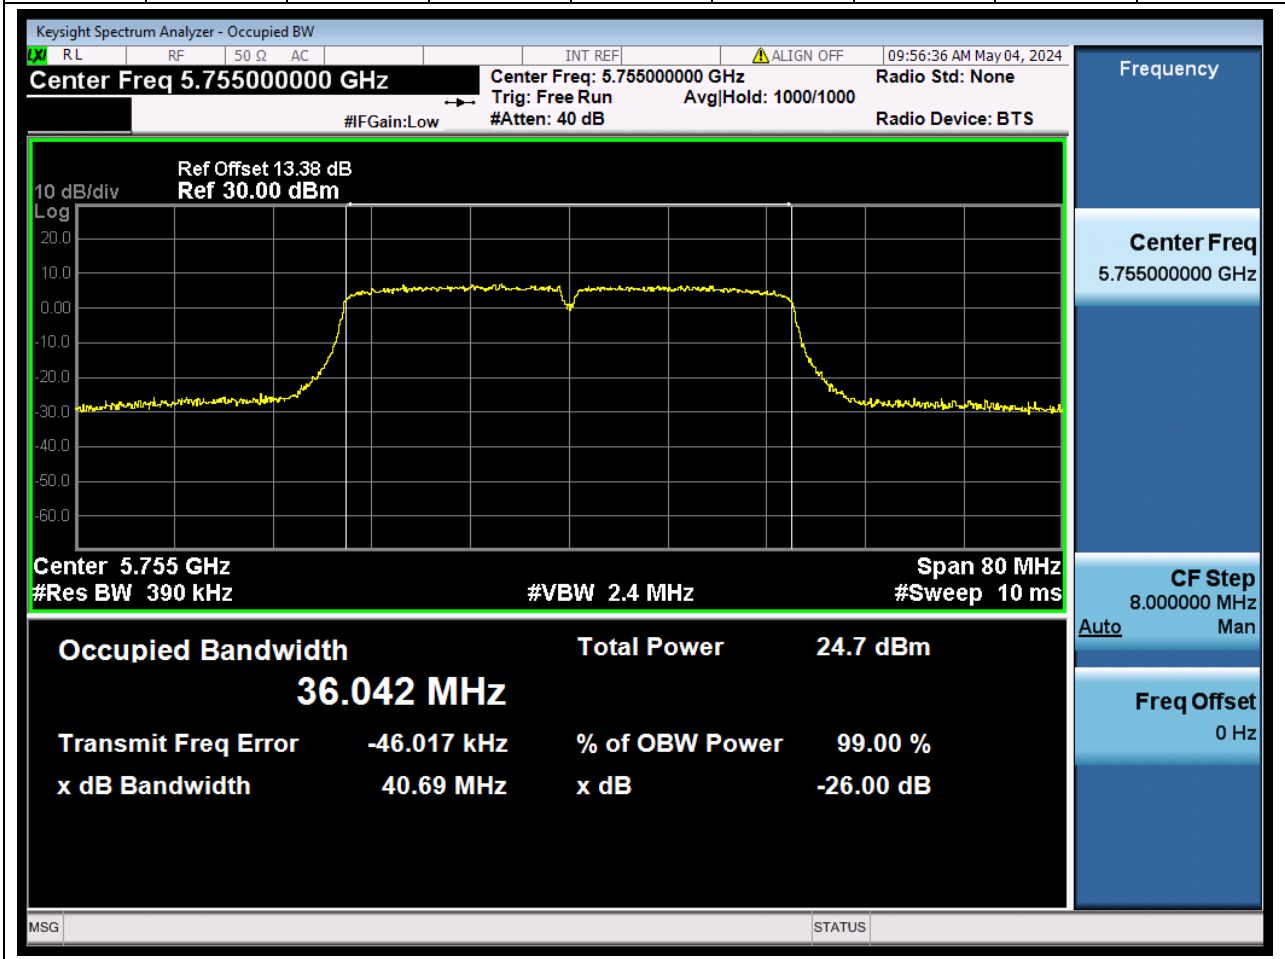

78. 802.11n_40M_U-NII-3_L

78.1. A.2.2-99% Bandwidth(NTNV)

Center Frequency (MHz)	OBW Power (%)		RBW (MHz)	Detector	Limit (MHz)	OBW (MHz)		Verdict
5755	99		0.39	Peak	0	36.042495		N/A