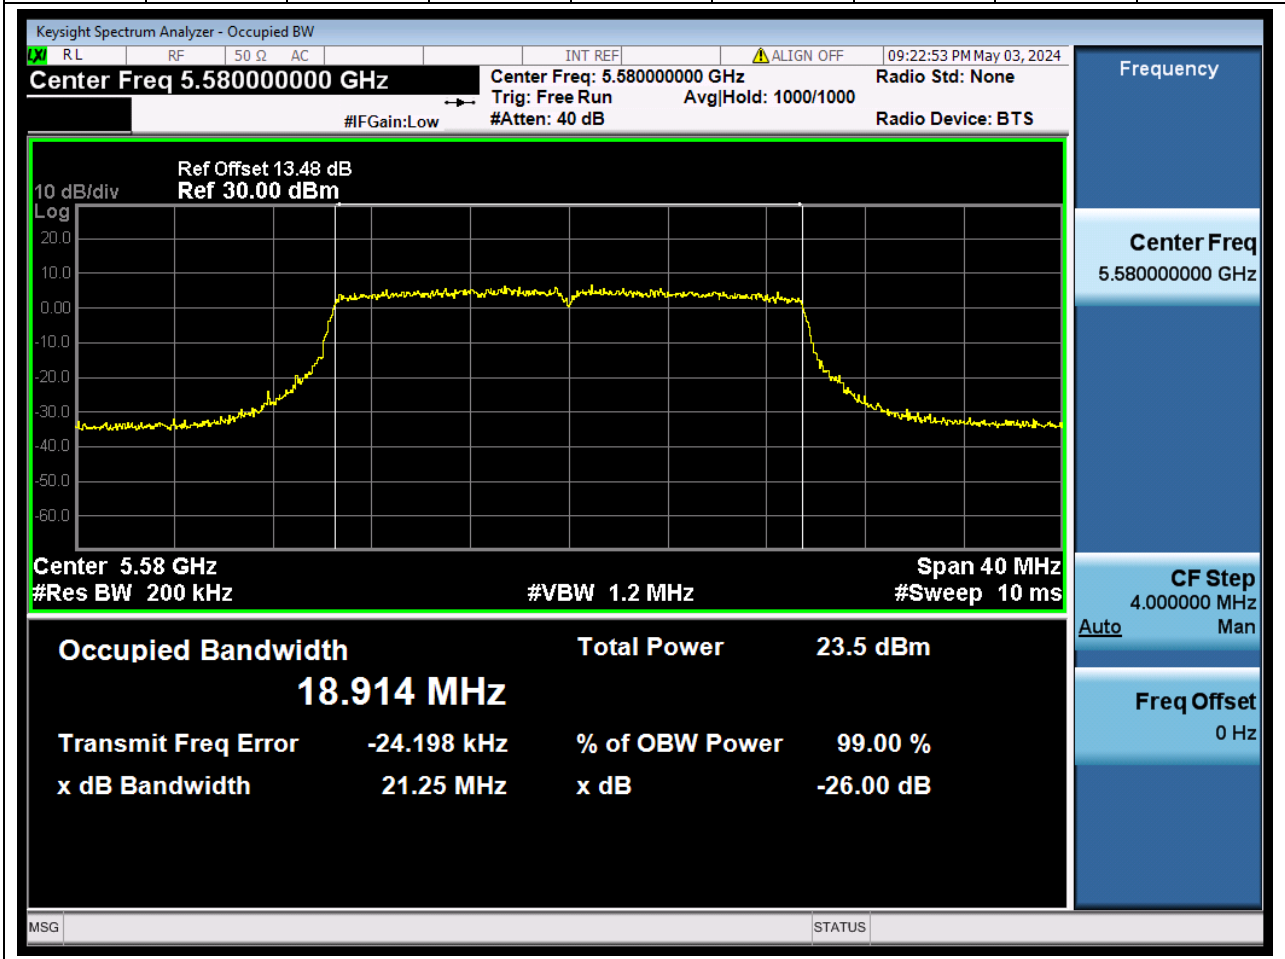

64. 802.11ax_20M_U-NII-2C_M

64.1. A.2.2-99% Bandwidth(NTNV)

Center Frequency (MHz)	OBW Power (%)		RBW (MHz)	Detector	Limit (MHz)	OBW (MHz)		Verdict
5580	99		0.2	Peak	0	18.914097		N/A