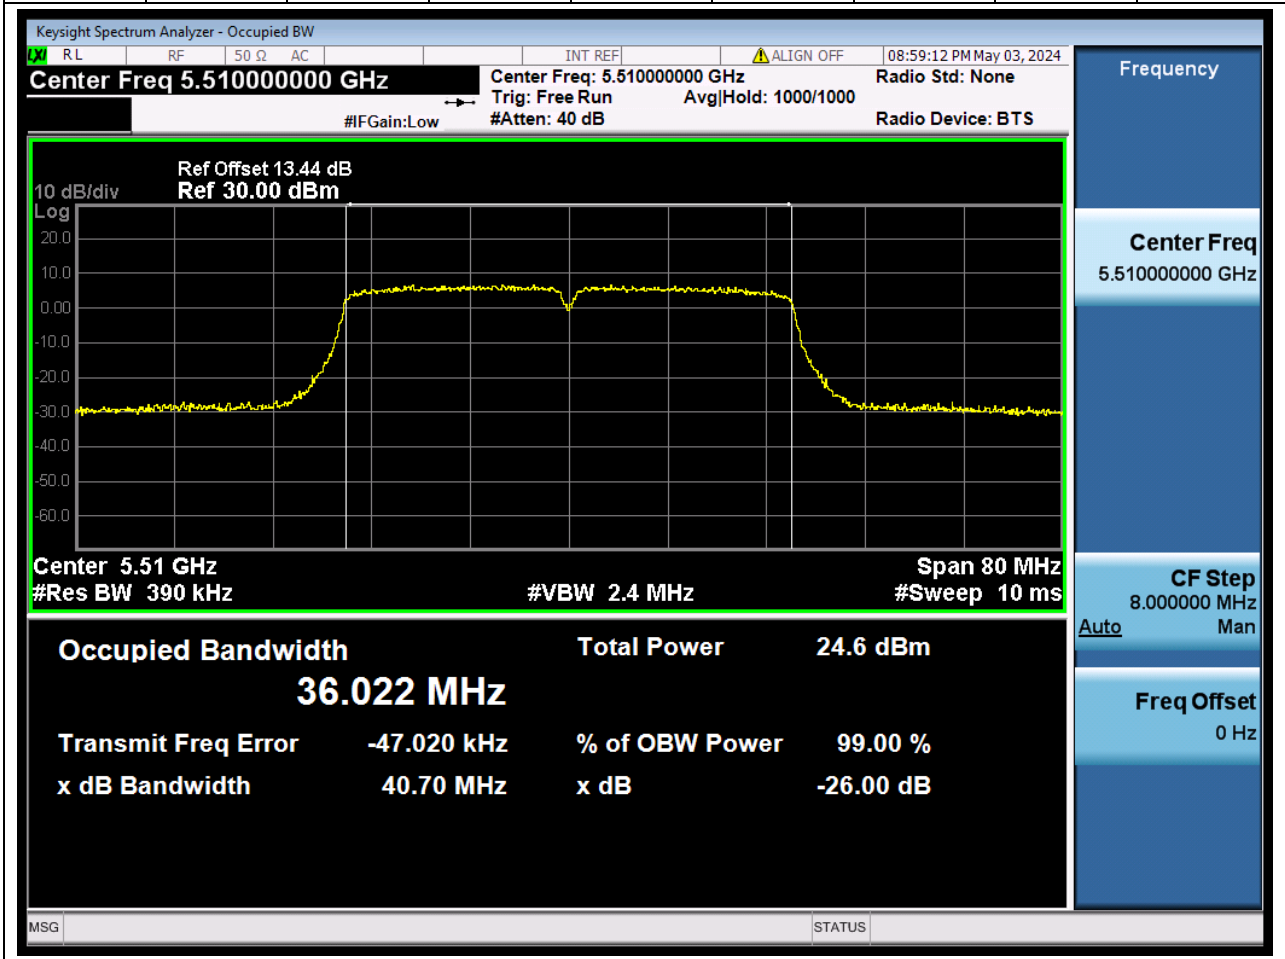

57. 802.11ac_40M_U-NII-2C_L

57.1. A.2.2-99% Bandwidth(NTNV)

Center Frequency (MHz)	OBW Power (%)		RBW (MHz)	Detector	Limit (MHz)	OBW (MHz)		Verdict
5510	99		0.39	Peak	0	36.021638		N/A