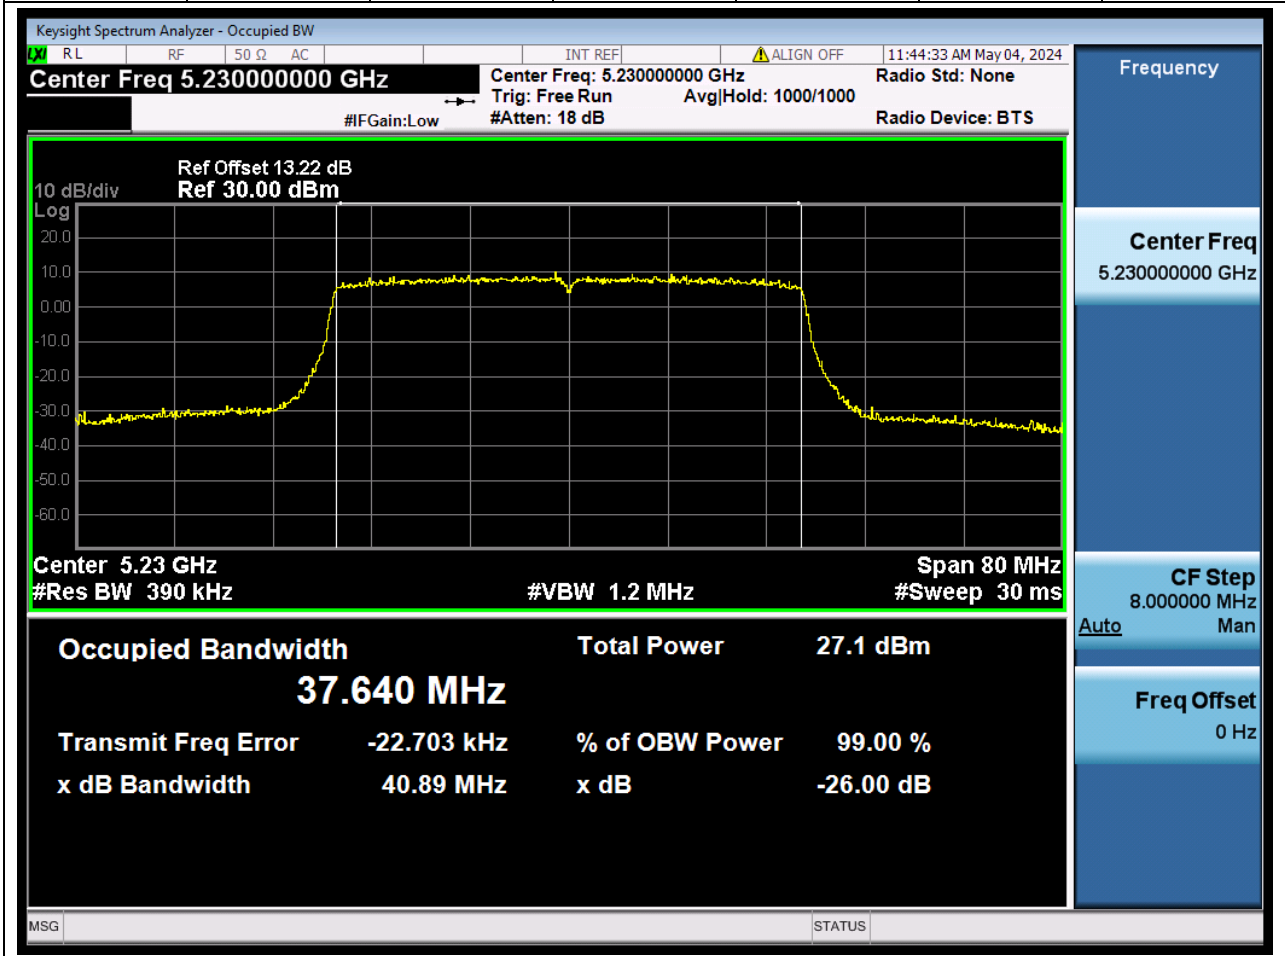

20. 802.11ax_40M_U-NII-1_H

20.1. A.2-26dB Bandwidth(NTNV)

Center Frequency (MHz)	XdB Down	RBW (MHz)	Detector	Limit (MHz)	XdB BandWidth (MHz)	Verdict
5230	26	0.39	Peak	0	40.887646	N/A