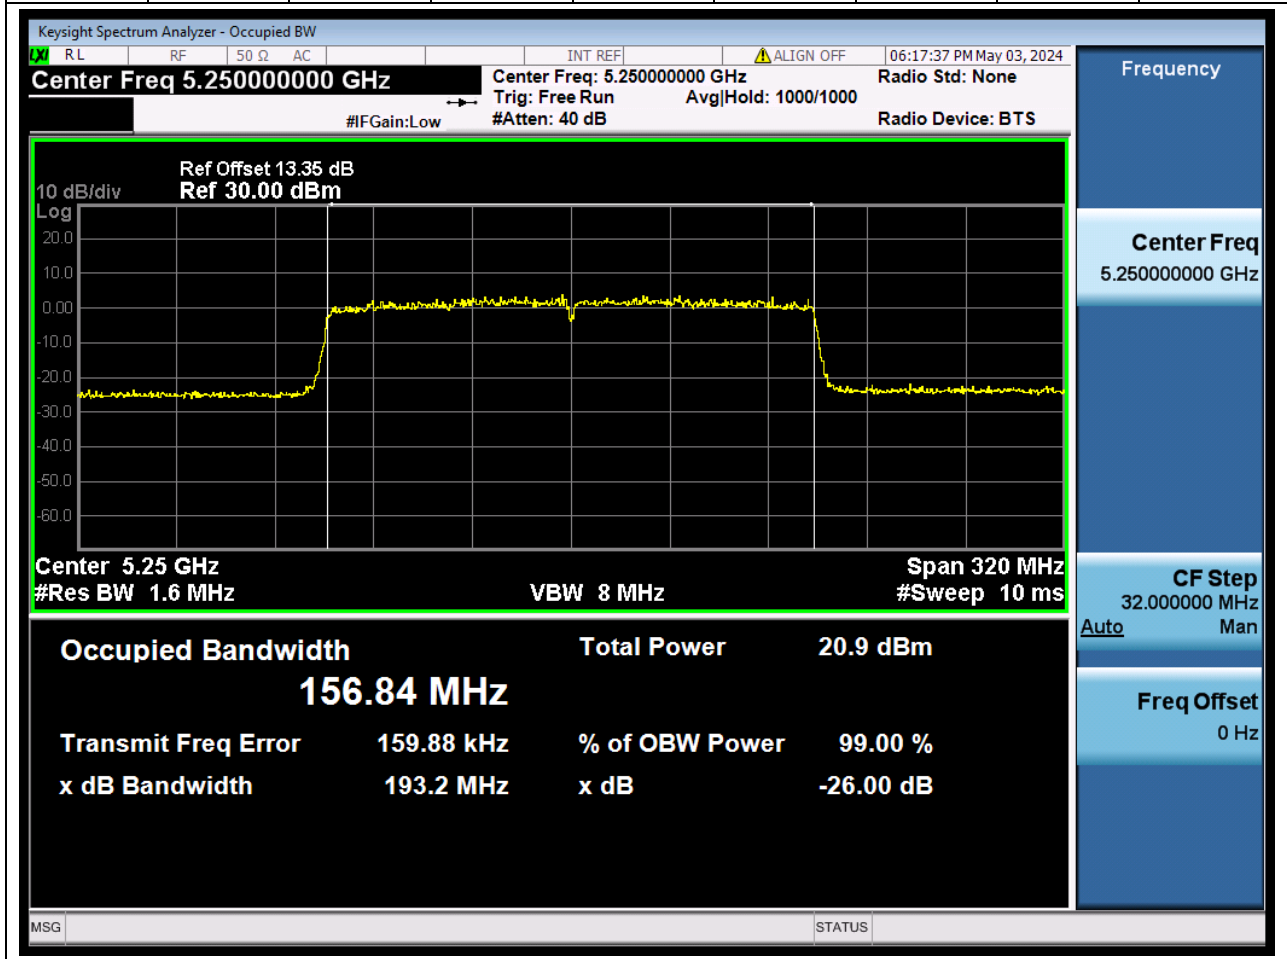

22. 802.11ax_160M_U-NII-1_M

22.1. A.2.2-99% Bandwidth(NTNV)

Center Frequency (MHz)	OBW Power (%)		RBW (MHz)	Detector	Limit (MHz)	OBW (MHz)		Verdict
5250	99		1.6	Peak	0	156.8415 76		N/A