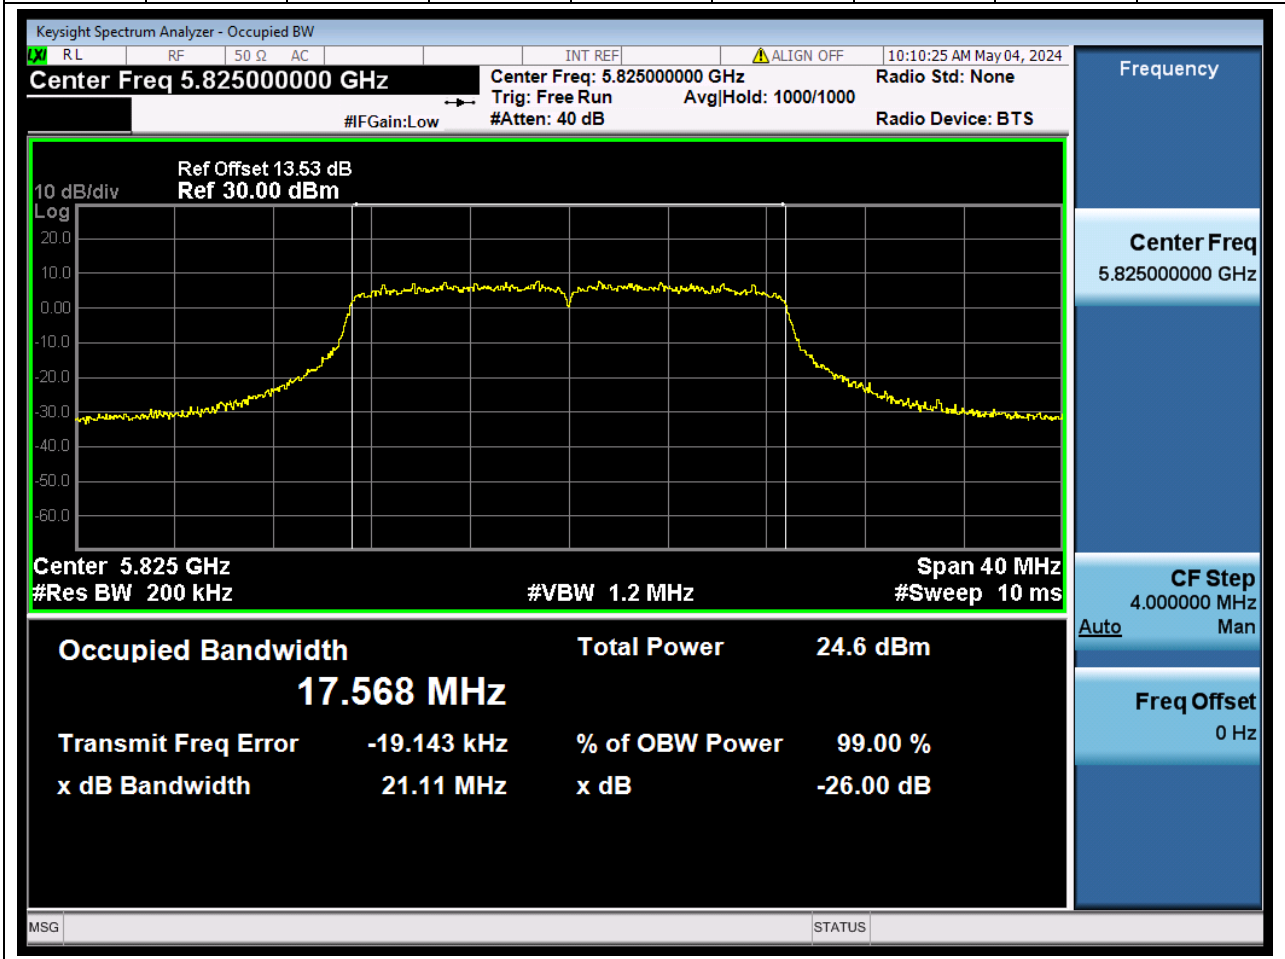

82. 802.11ac_20M_U-NII-3_H

82.1. A.2.2-99% Bandwidth(NTNV)

Center Frequency (MHz)	OBW Power (%)		RBW (MHz)	Detector	Limit (MHz)	OBW (MHz)		Verdict
5825	99		0.2	Peak	0	17.567726		N/A