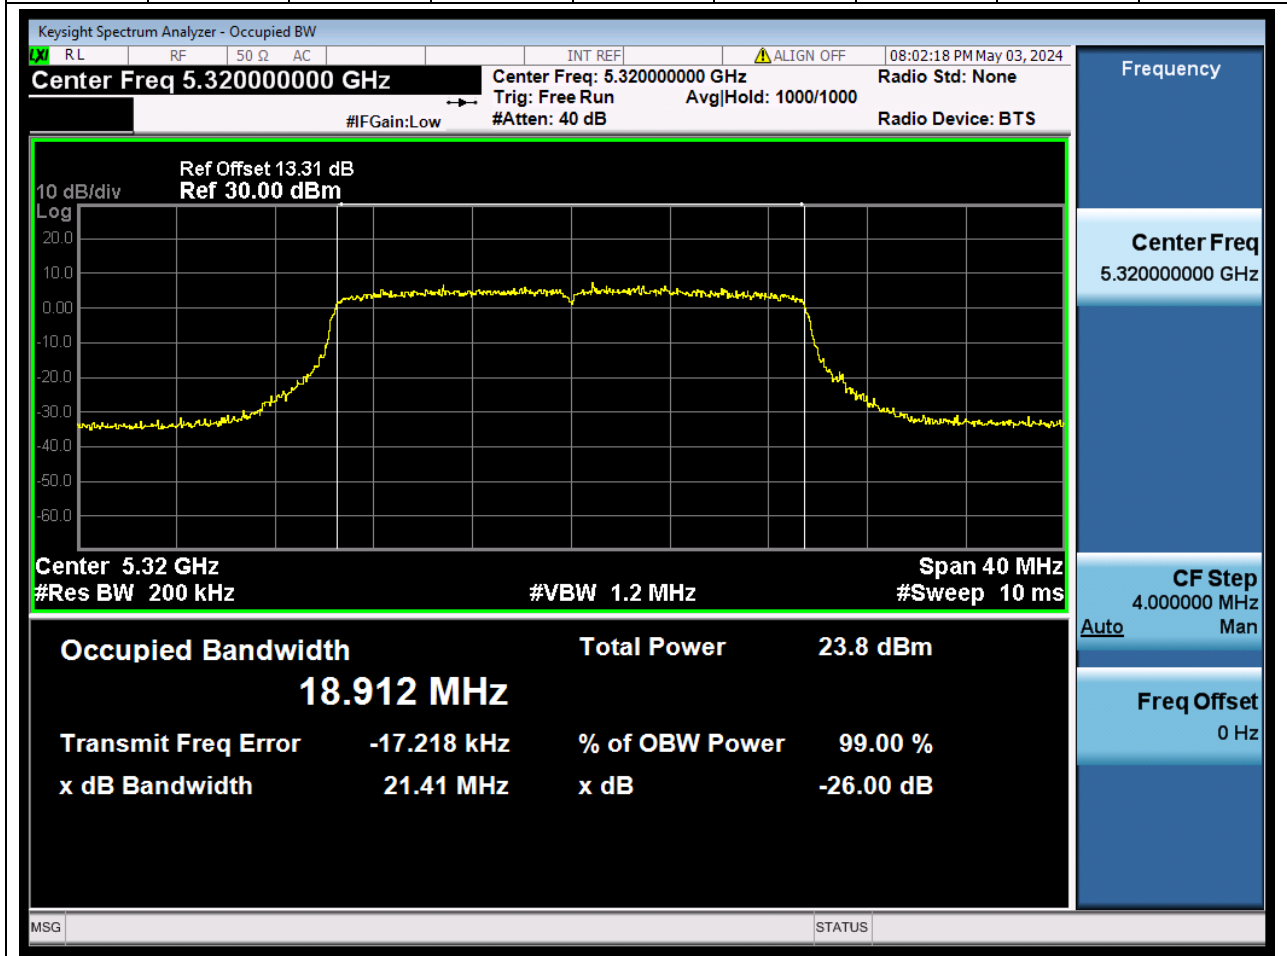

40. 802.11ax_20M_U-NII-2A_H

40.1. A.2.2-99% Bandwidth(NTNV)

Center Frequency (MHz)	OBW Power (%)		RBW (MHz)	Detector	Limit (MHz)	OBW (MHz)		Verdict
5320	99		0.2	Peak	0	18.911638		N/A