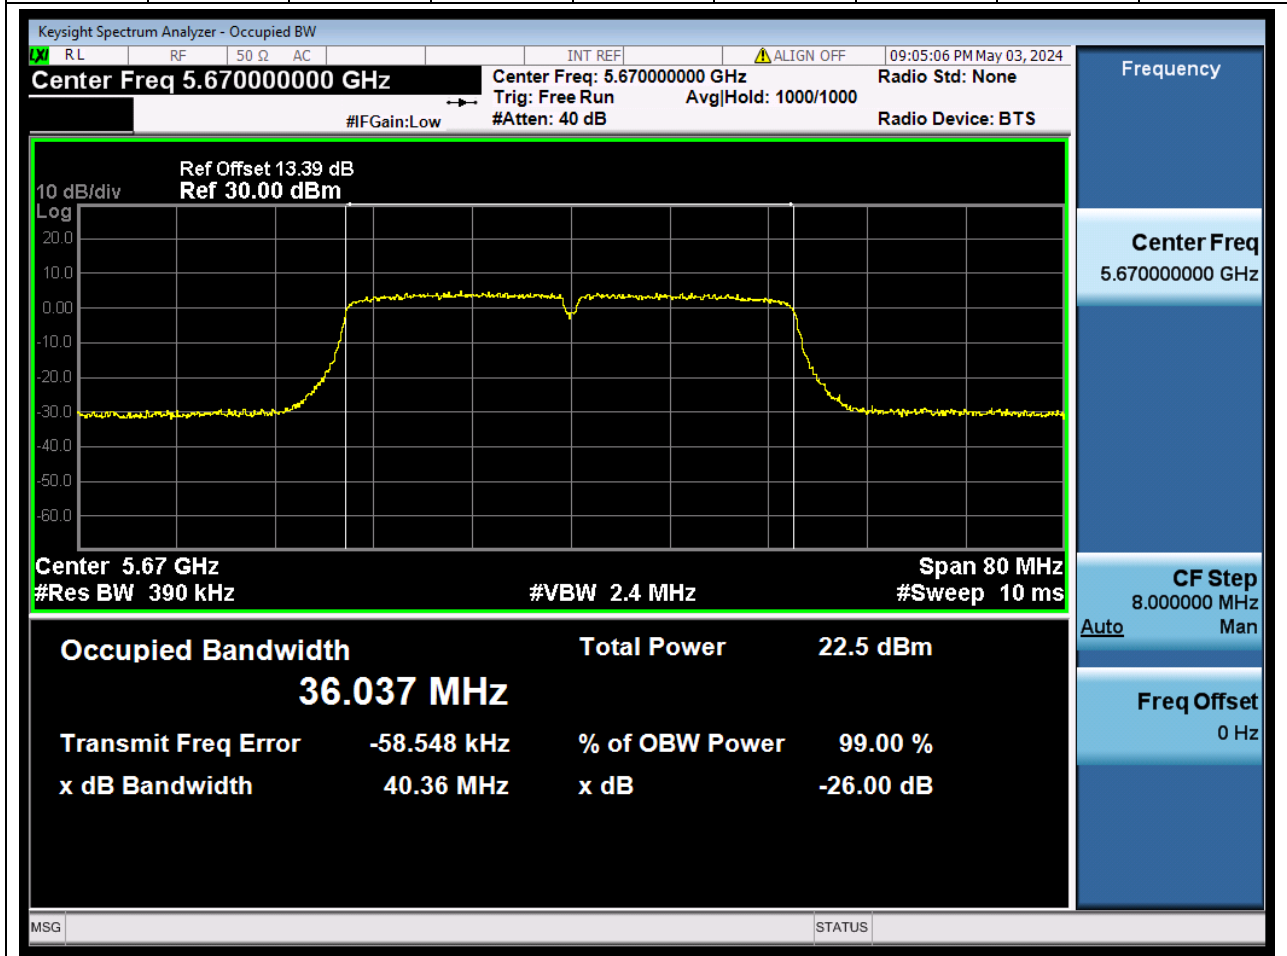

59. 802.11ac_40M_U-NII-2C_H

59.1. A.2.2-99% Bandwidth(NTNV)

Center Frequency (MHz)	OBW Power (%)		RBW (MHz)	Detector	Limit (MHz)	OBW (MHz)		Verdict
5670	99		0.39	Peak	0	36.036819		N/A