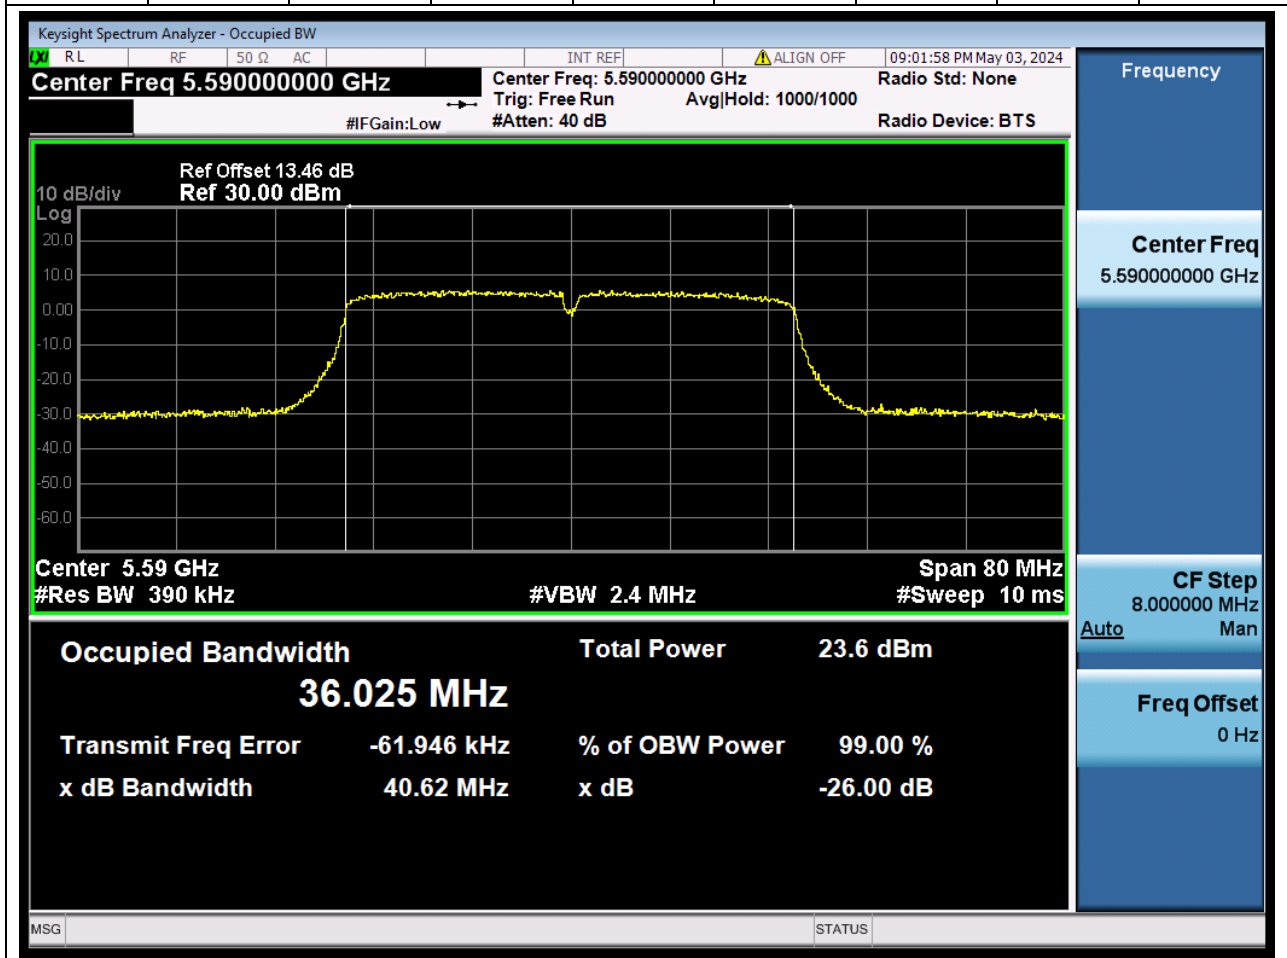

58. 802.11ac_40M_U-NII-2C_M

58.1. A.2.2-99% Bandwidth(NTNV)

Center Frequency (MHz)	OBW Power (%)		RBW (MHz)	Detector	Limit (MHz)	OBW (MHz)		Verdict
5590	99		0.39	Peak	0	36.025258		N/A