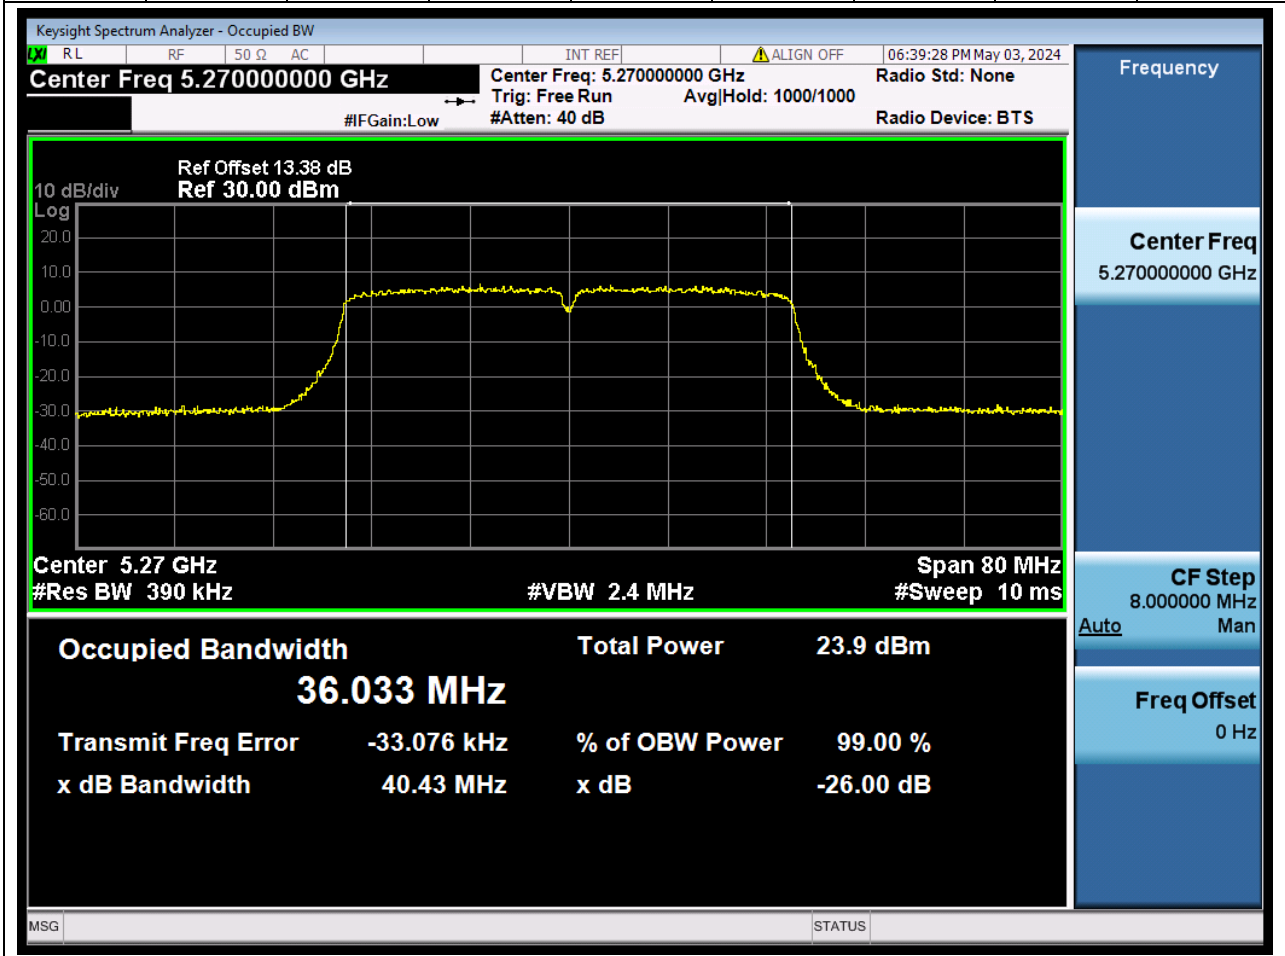

29. 802.11n_40M_U-NII-2A_L

29.1. A.2.2-99% Bandwidth(NTNV)

Center Frequency (MHz)	OBW Power (%)		RBW (MHz)	Detector	Limit (MHz)	OBW (MHz)		Verdict
5270	99		0.39	Peak	0	36.03331		N/A