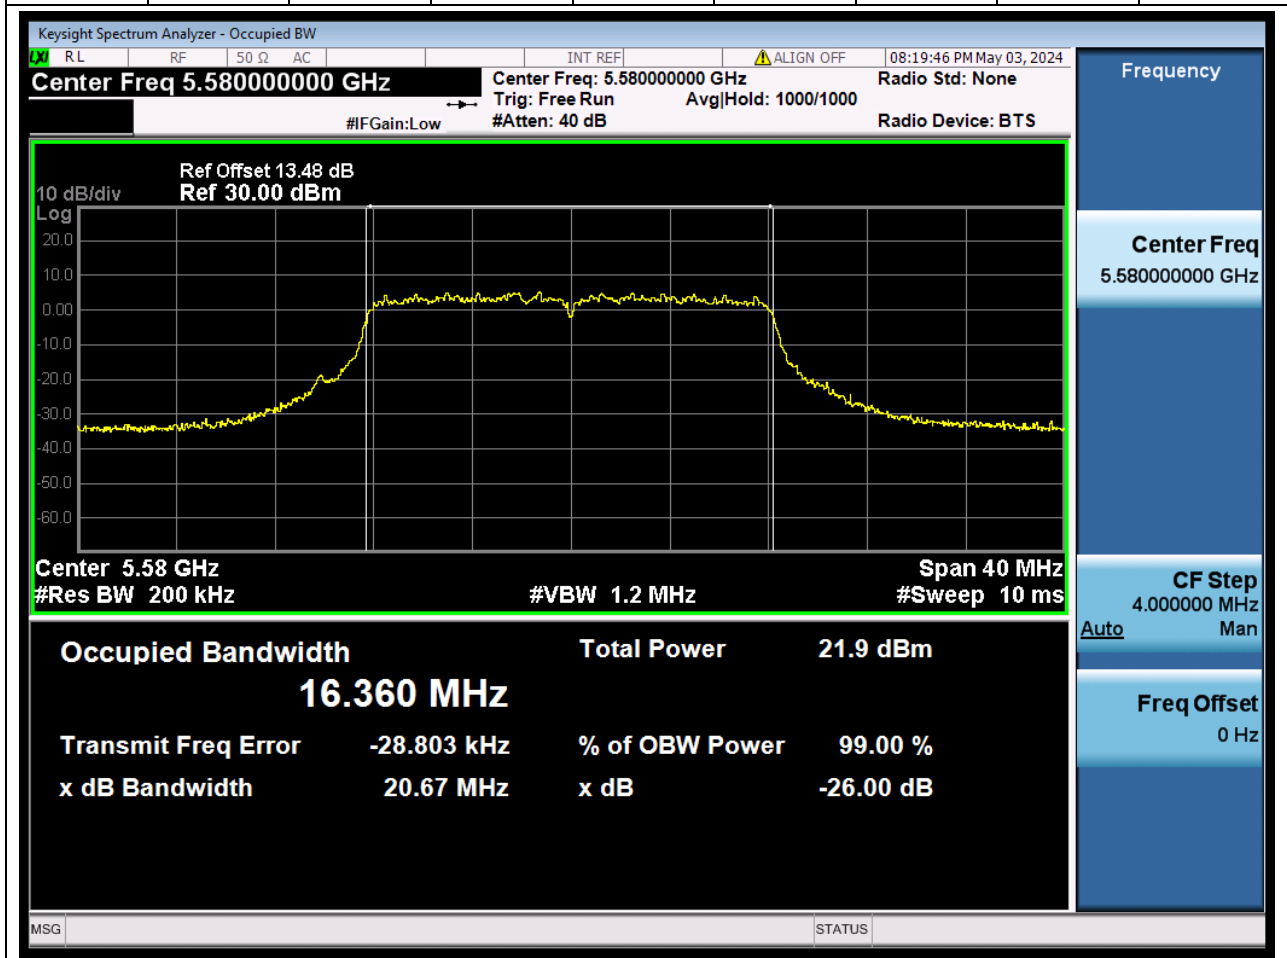

46. 802.11a_20M_U-NII-2C_M

46.1. A.2.2-99% Bandwidth(NTNV)

Center Frequency (MHz)	OBW Power (%)		RBW (MHz)	Detector	Limit (MHz)	OBW (MHz)		Verdict
5580	99		0.2	Peak	0	16.360069		N/A