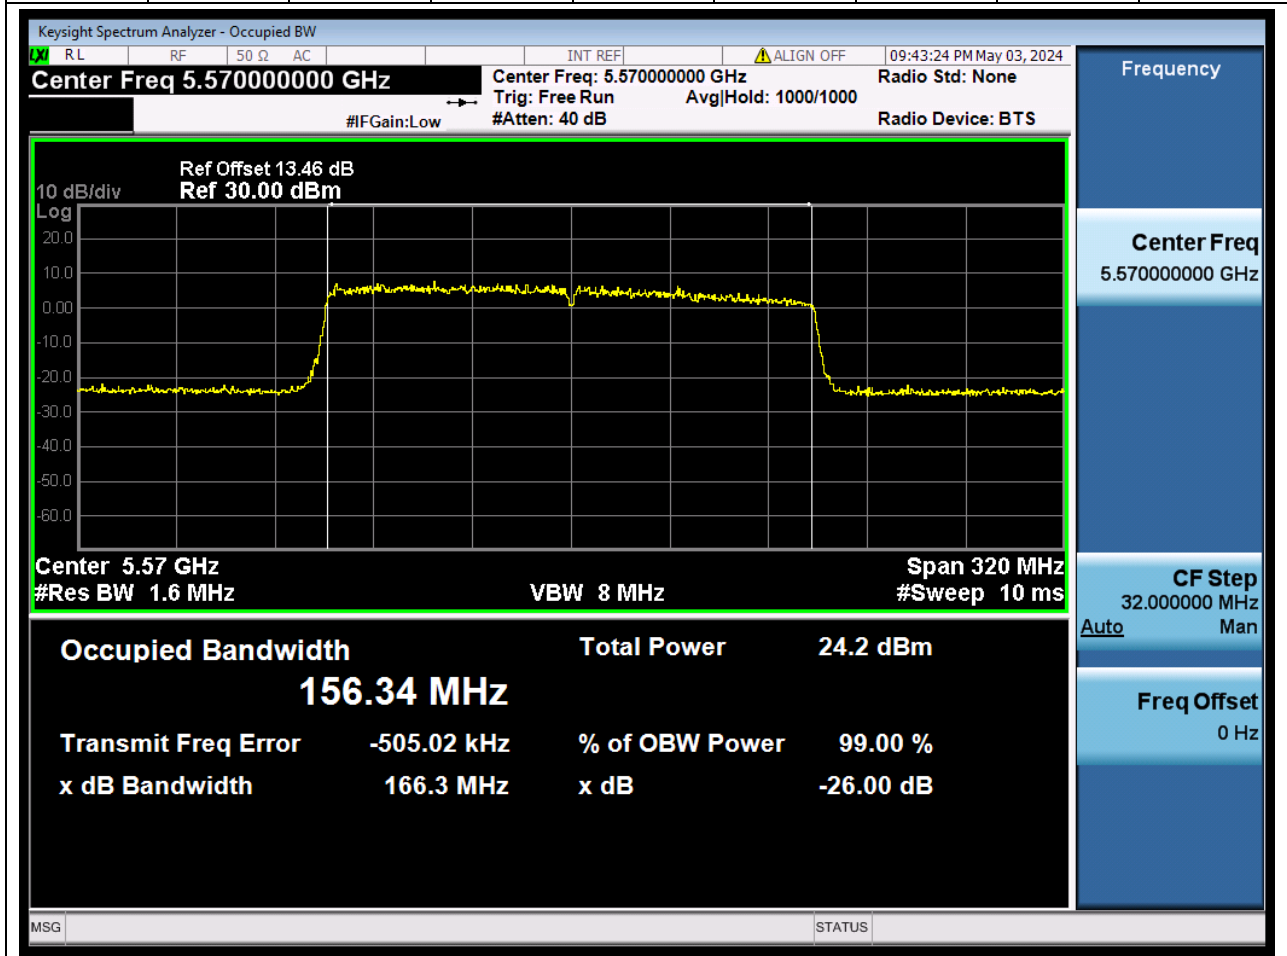

71. 802.11ax_160M_U-NII-2C_M

71.1. A.2.2-99% Bandwidth(NTNV)

Center Frequency (MHz)	OBW Power (%)		RBW (MHz)	Detector	Limit (MHz)	OBW (MHz)		Verdict
5570	99		1.6	Peak	0	156.3370 57		N/A