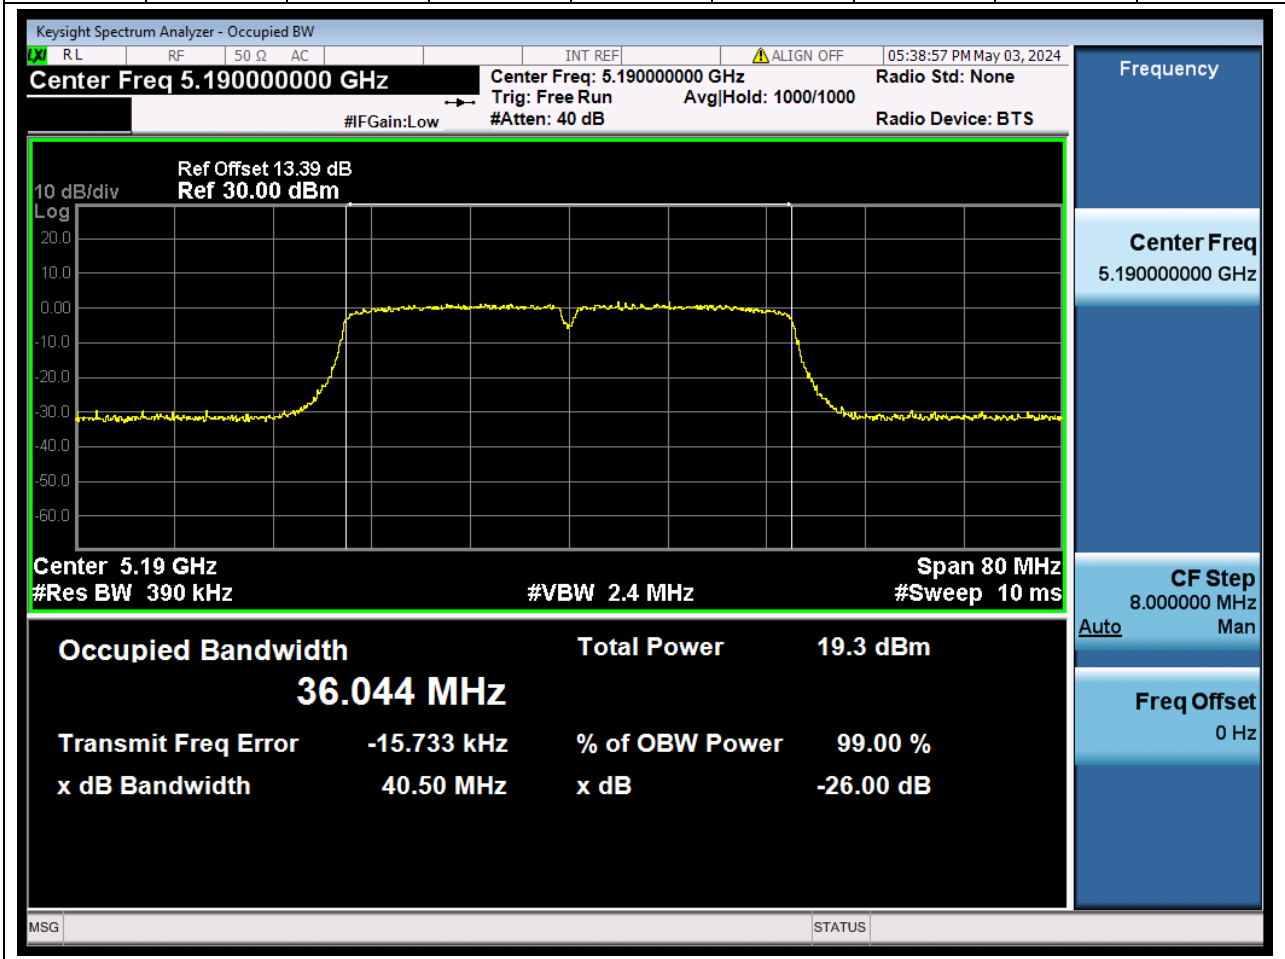

12. 802.11ac_40M_U-NII-1_L

12.1. A.2.2-99% Bandwidth(NTNV)

Center Frequency (MHz)	OBW Power (%)		RBW (MHz)	Detector	Limit (MHz)	OBW (MHz)		Verdict
5190	99		0.39	Peak	0	36.043817		N/A