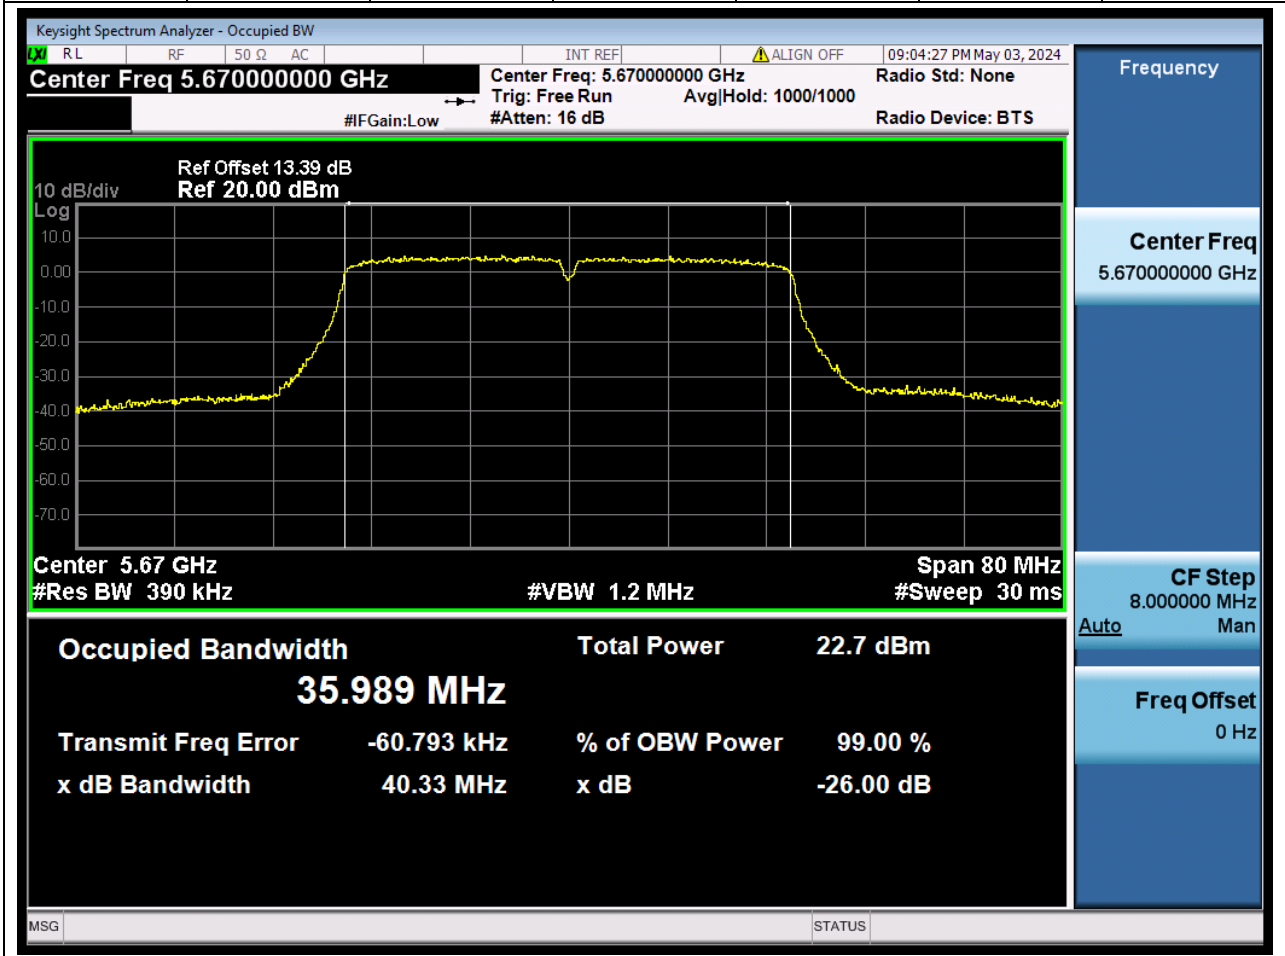

59. 802.11ac_40M_U-NII-2C_H

59.1. A.2-26dB Bandwidth(NTNV)

Center Frequency (MHz)	XdB Down	RBW (MHz)	Detector	Limit (MHz)	XdB BandWidth (MHz)	Verdict
5670	26	0.39	Peak	0	40.329311	N/A