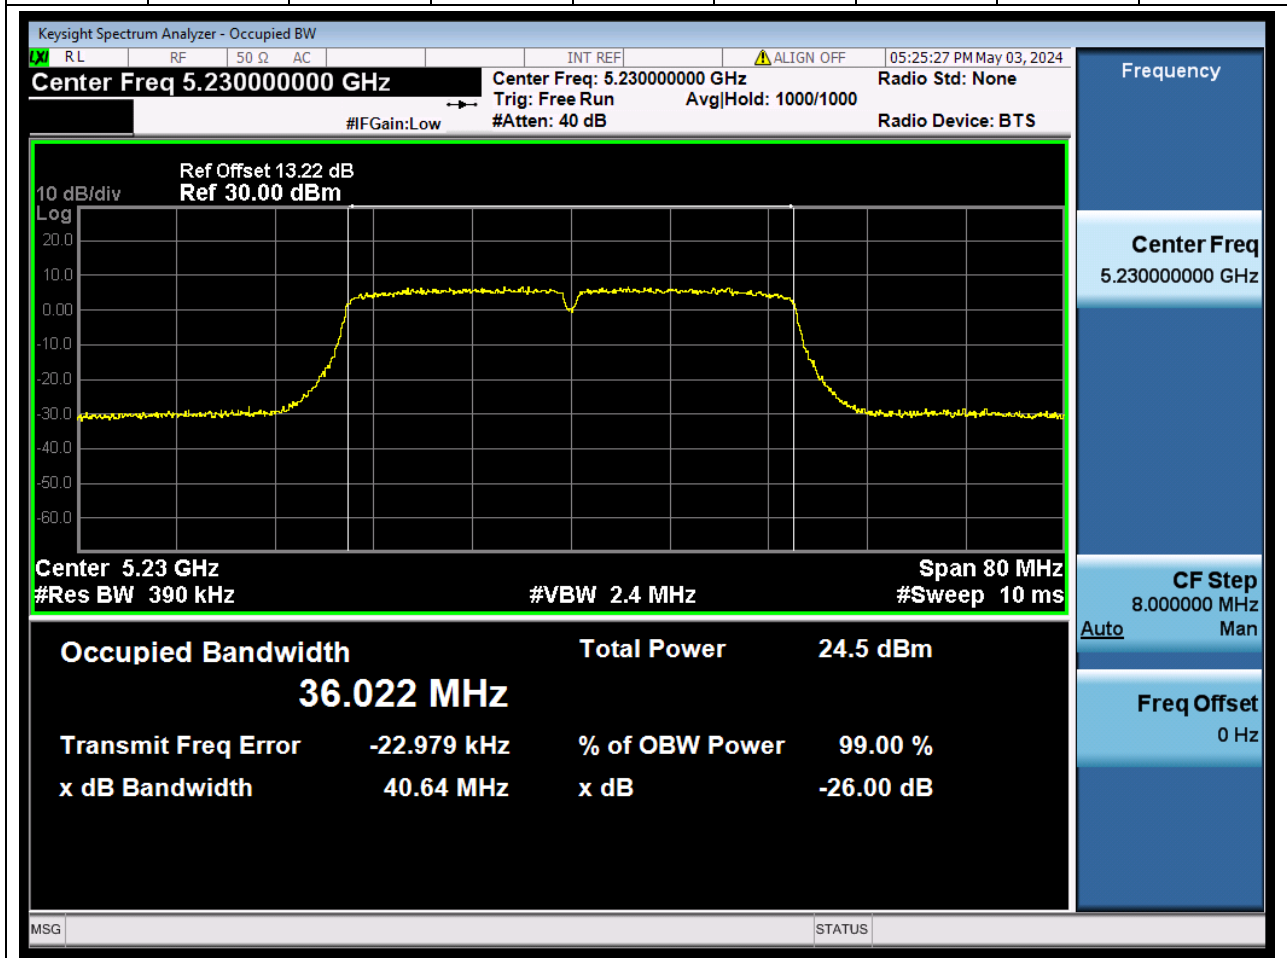

8. 802.11n_40M_U-NII-1_H

8.1. A.2.2-99% Bandwidth(NTNV)

Center Frequency (MHz)	OBW Power (%)		RBW (MHz)	Detector	Limit (MHz)	OBW (MHz)		Verdict
5230	99		0.39	Peak	0	36.022284		N/A