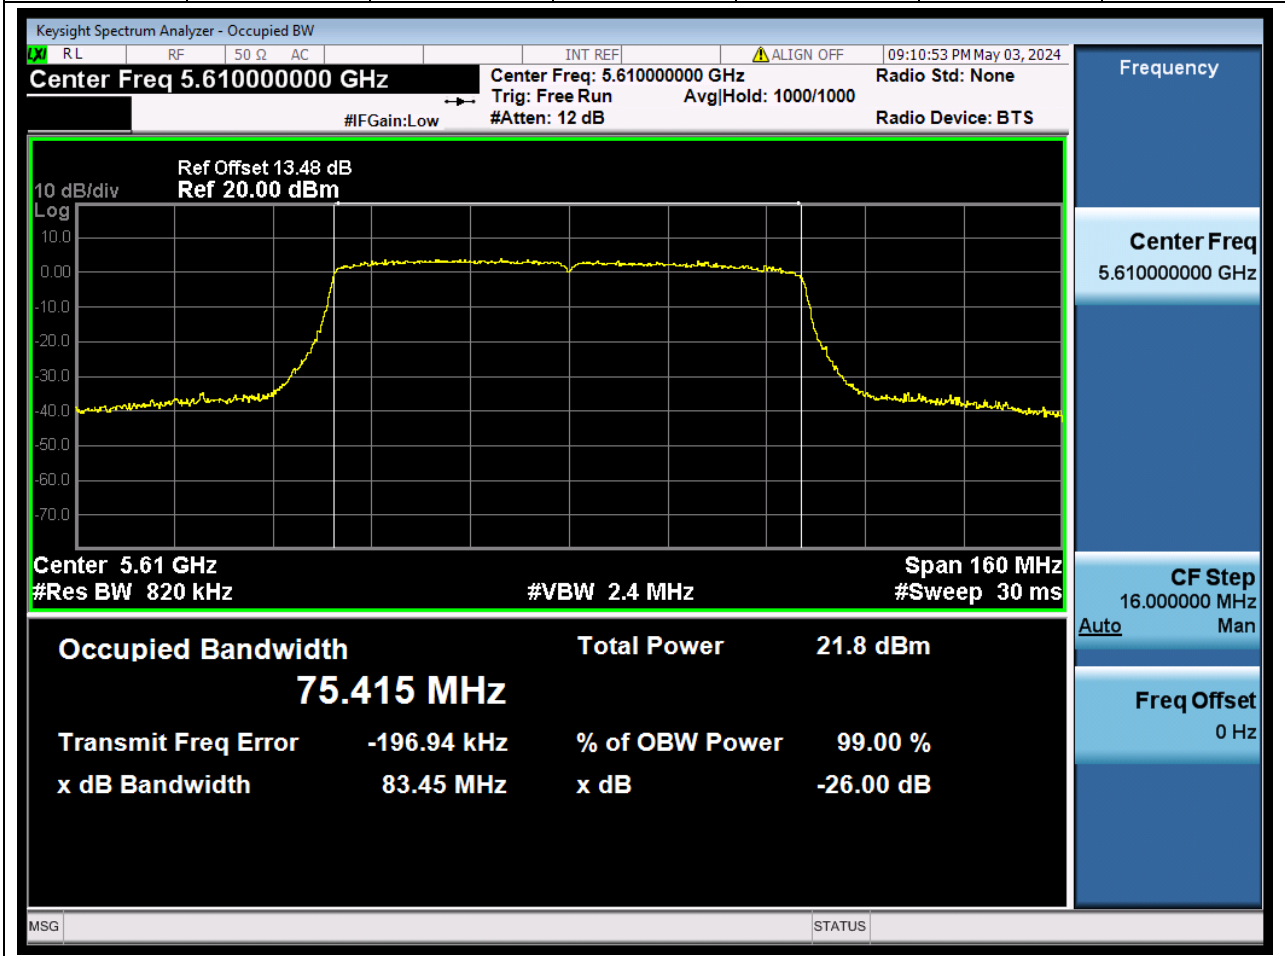

61. 802.11ac_80M_U-NII-2C_M

61.1. A.2-26dB Bandwidth(NTNV)

Center Frequency (MHz)	XdB Down	RBW (MHz)	Detector	Limit (MHz)	XdB BandWidth (MHz)	Verdict
5610	26	0.82	Peak	0	83.448921	N/A