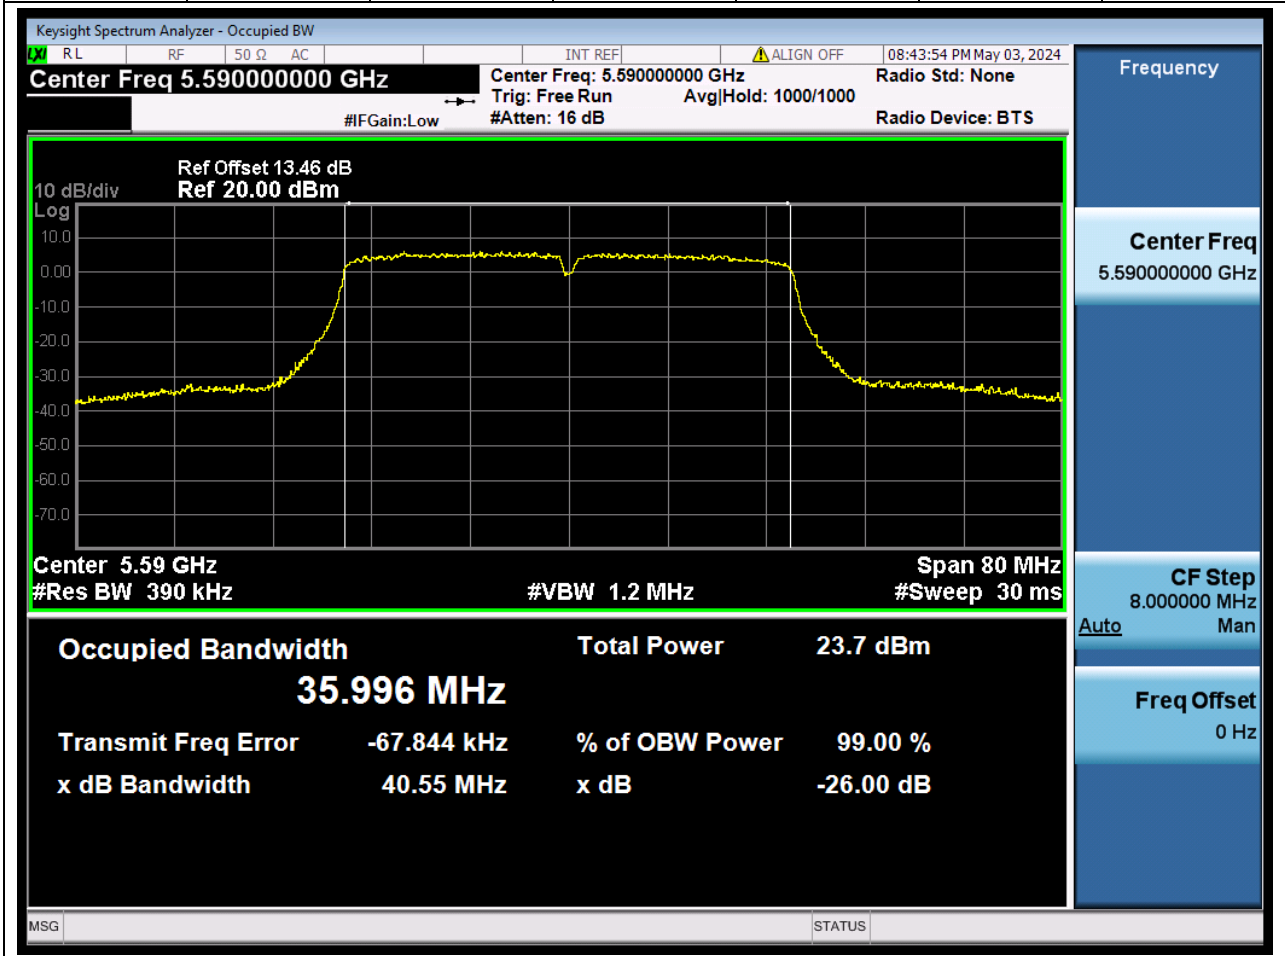

52. 802.11n_40M_U-NII-2C_M

52.1. A.2-26dB Bandwidth(NTNV)

Center Frequency (MHz)	XdB Down	RBW (MHz)	Detector	Limit (MHz)	XdB BandWidth (MHz)	Verdict
5590	26	0.39	Peak	0	40.545869	N/A