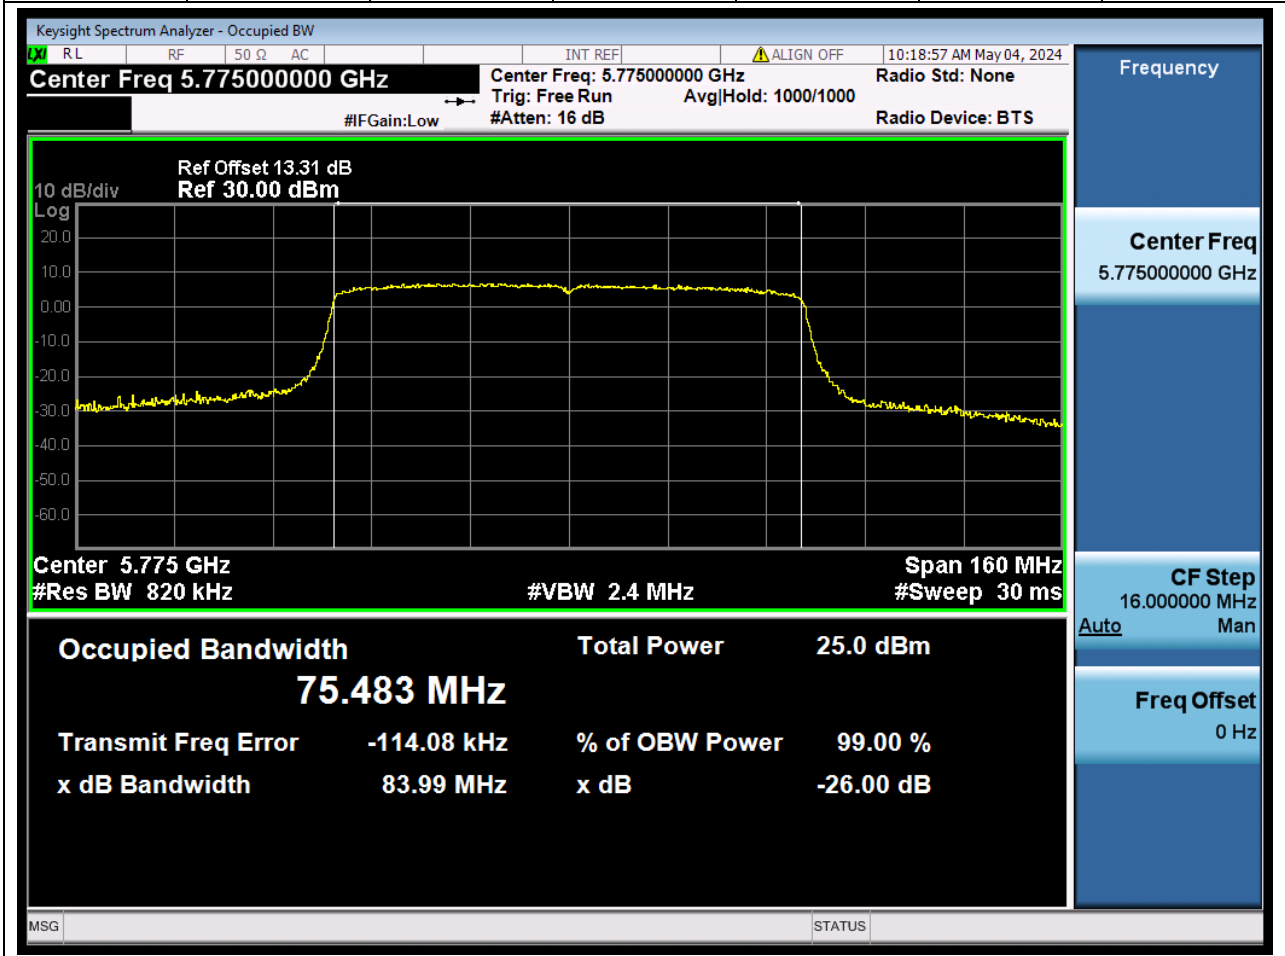

85. 802.11ac_80M_U-NII-3_M

85.1. A.2-26dB Bandwidth(NTNV)

Center Frequency (MHz)	XdB Down	RBW (MHz)	Detector	Limit (MHz)	XdB BandWidth (MHz)	Verdict
5775	26	0.82	Peak	0	83.988356	N/A