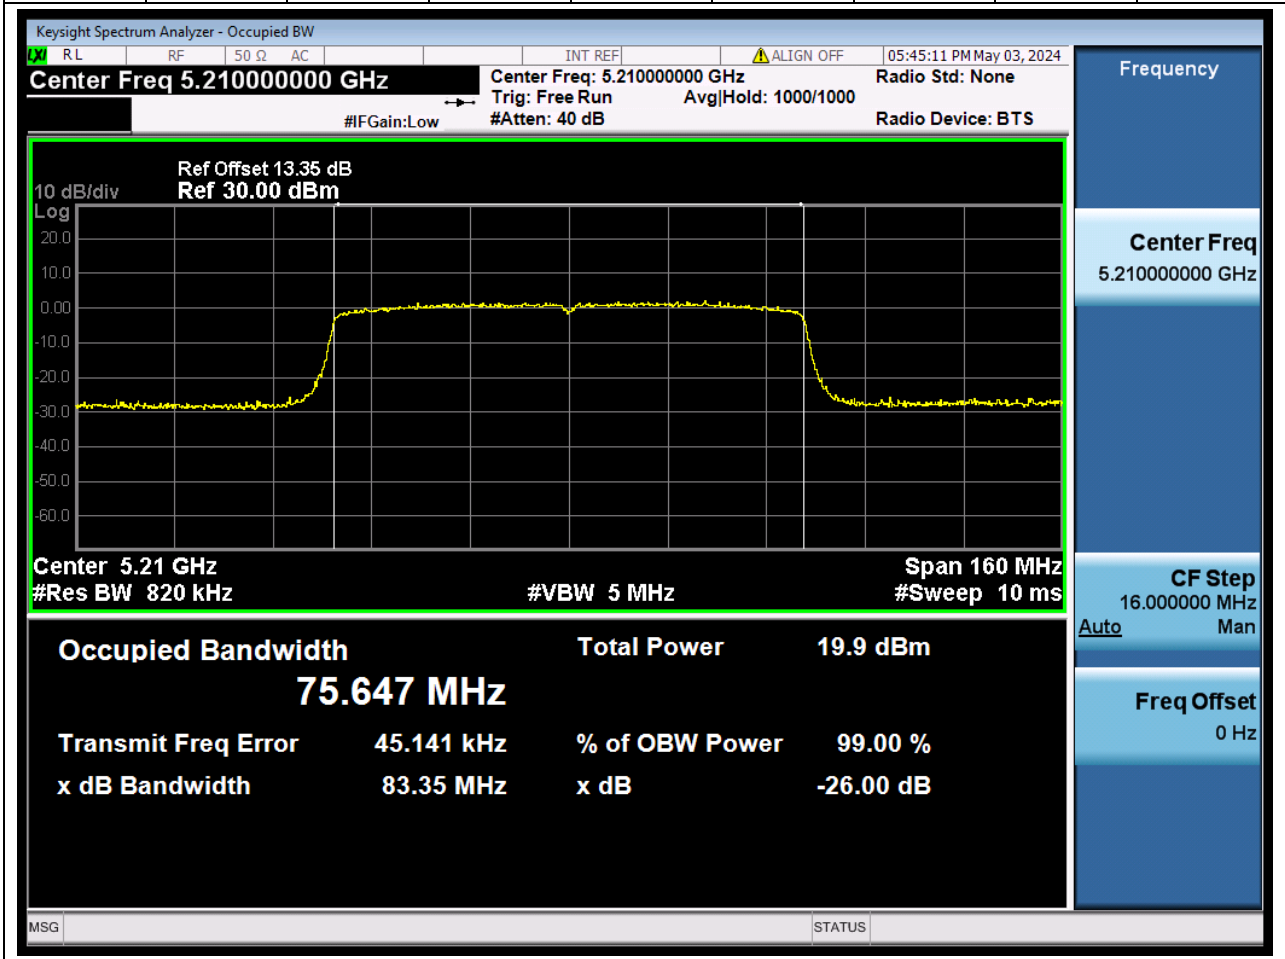

14. 802.11ac_80M_U-NII-1_M

14.1. A.2.2-99% Bandwidth(NTNV)

Center Frequency (MHz)	OBW Power (%)		RBW (MHz)	Detector	Limit (MHz)	OBW (MHz)		Verdict
5210	99		0.82	Peak	0	75.647376		N/A