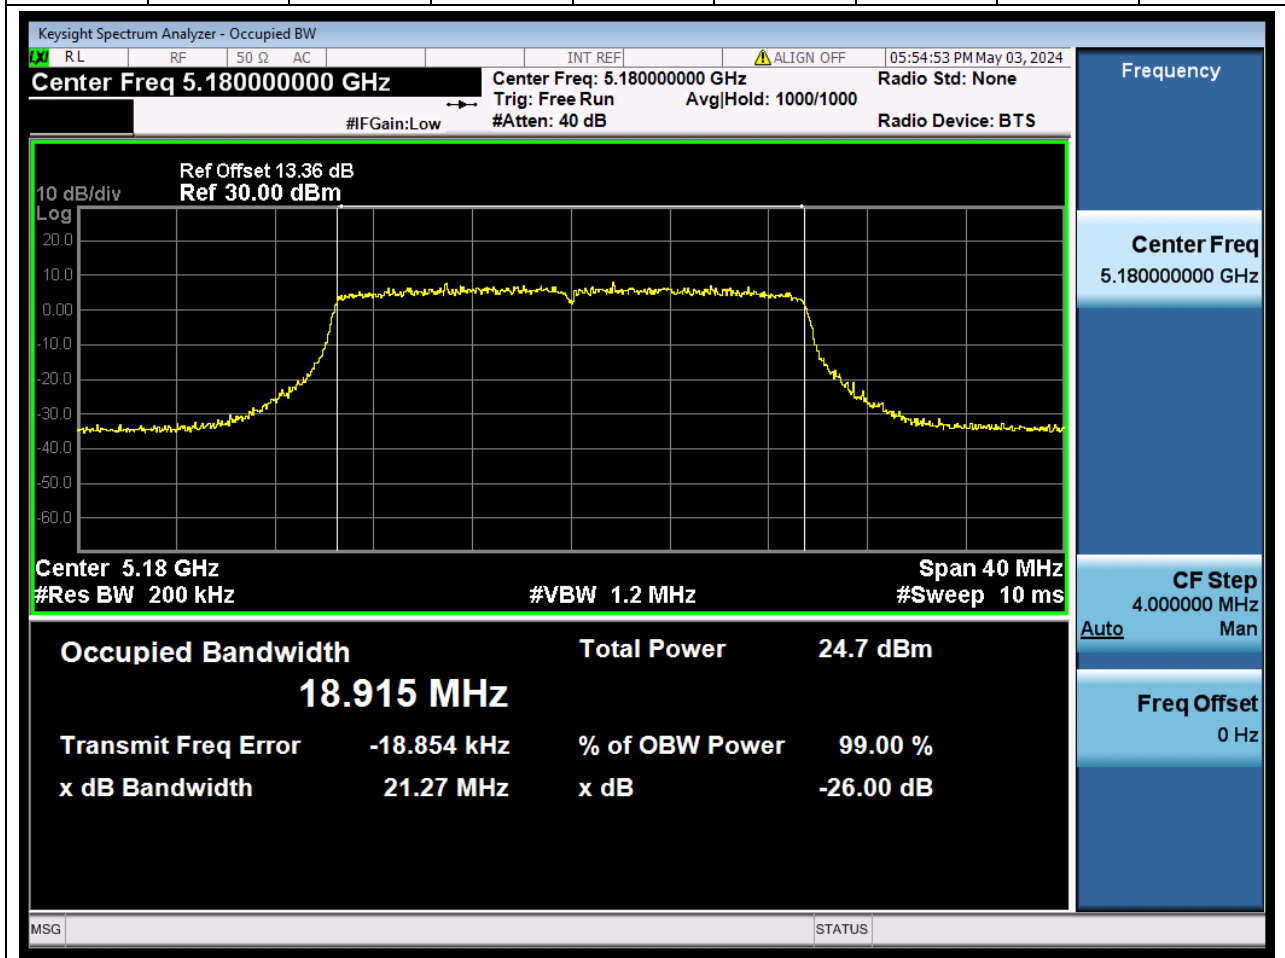

16. 802.11ax_20M_U-NII-1_L

16.1. A.2.2-99% Bandwidth(NTNV)

Center Frequency (MHz)	OBW Power (%)		RBW (MHz)	Detector	Limit (MHz)	OBW (MHz)		Verdict
5180	99		0.2	Peak	0	18.915266		N/A