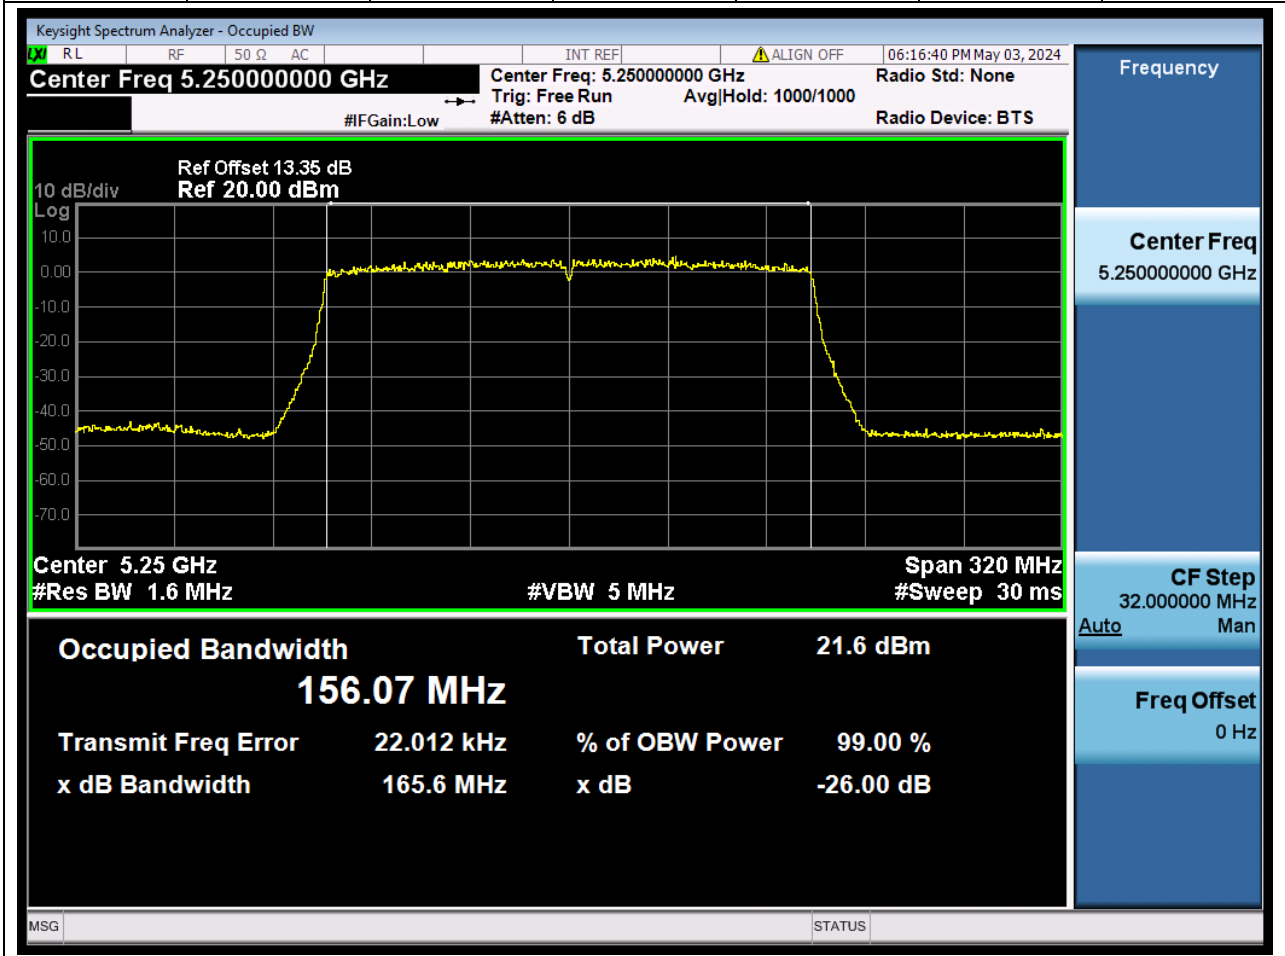

22. 802.11ax_160M_U-NII-1_M

22.1. A.2-26dB Bandwidth(NTNV)

Center Frequency (MHz)	XdB Down	RBW (MHz)	Detector	Limit (MHz)	XdB BandWidth (MHz)	Verdict
5250	26	1.6	Peak	0	165.610581	N/A