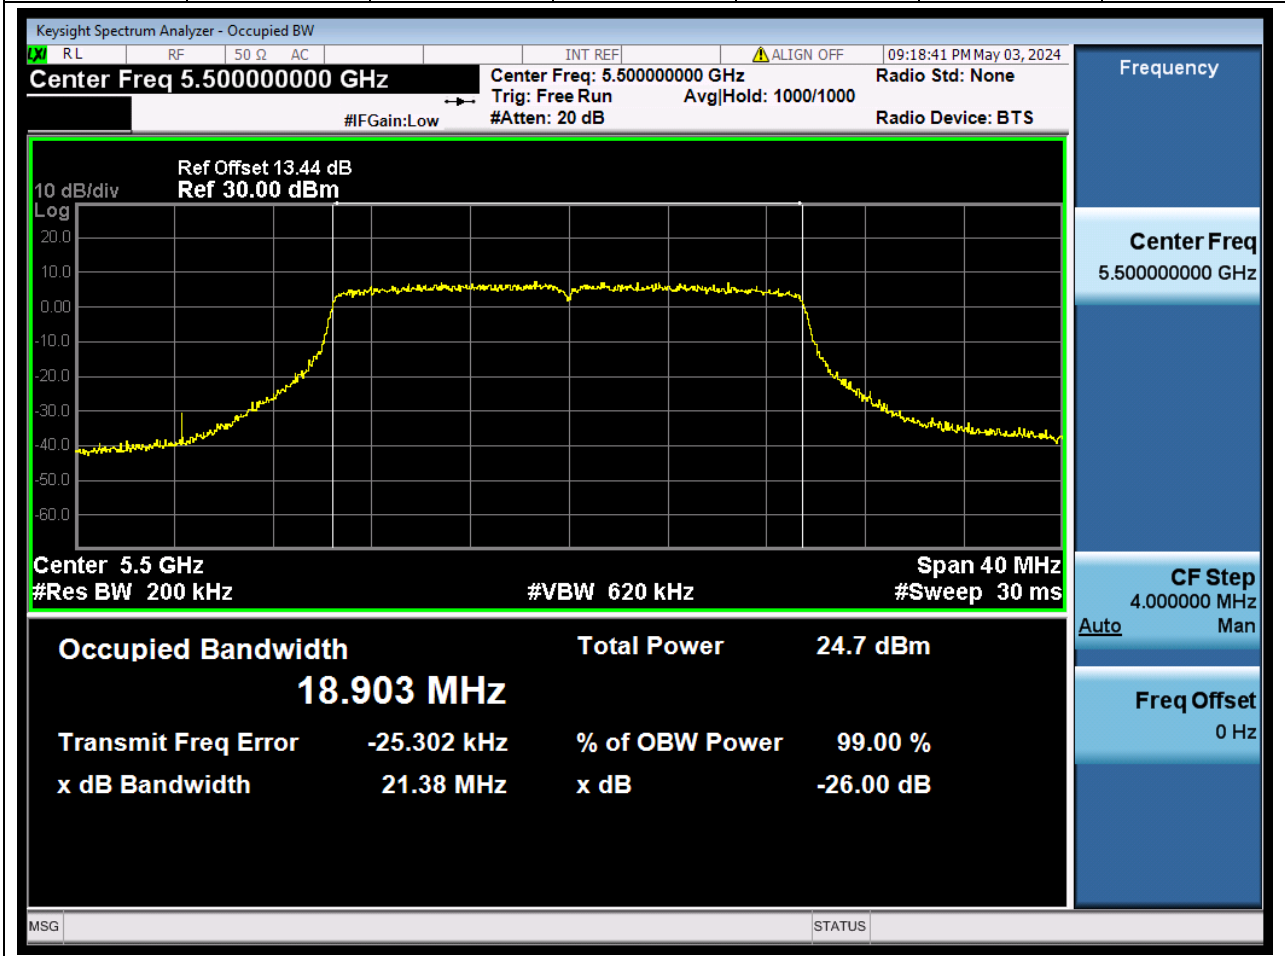

63. 802.11ax_20M_U-NII-2C_L

63.1. A.2-26dB Bandwidth(NTNV)

Center Frequency (MHz)	XdB Down	RBW (MHz)	Detector	Limit (MHz)	XdB BandWidth (MHz)	Verdict
5500	26	0.2	Peak	0	21.378243	N/A