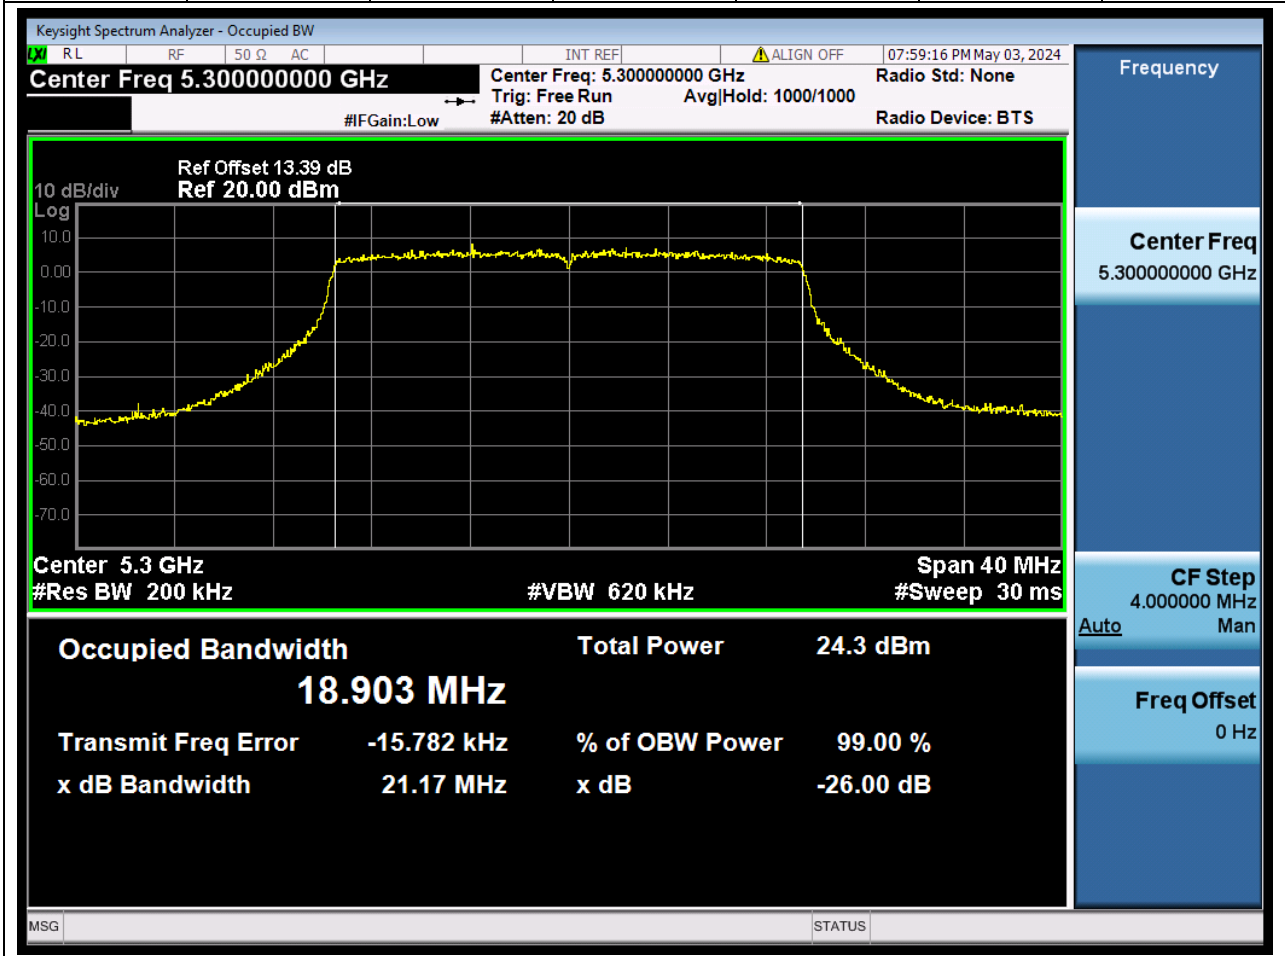

39. 802.11ax_20M_U-NII-2A_M

39.1. A.2-26dB Bandwidth(NTNV)

Center Frequency (MHz)	XdB Down	RBW (MHz)	Detector	Limit (MHz)	XdB BandWidth (MHz)	Verdict
5300	26	0.2	Peak	0	21.165	N/A