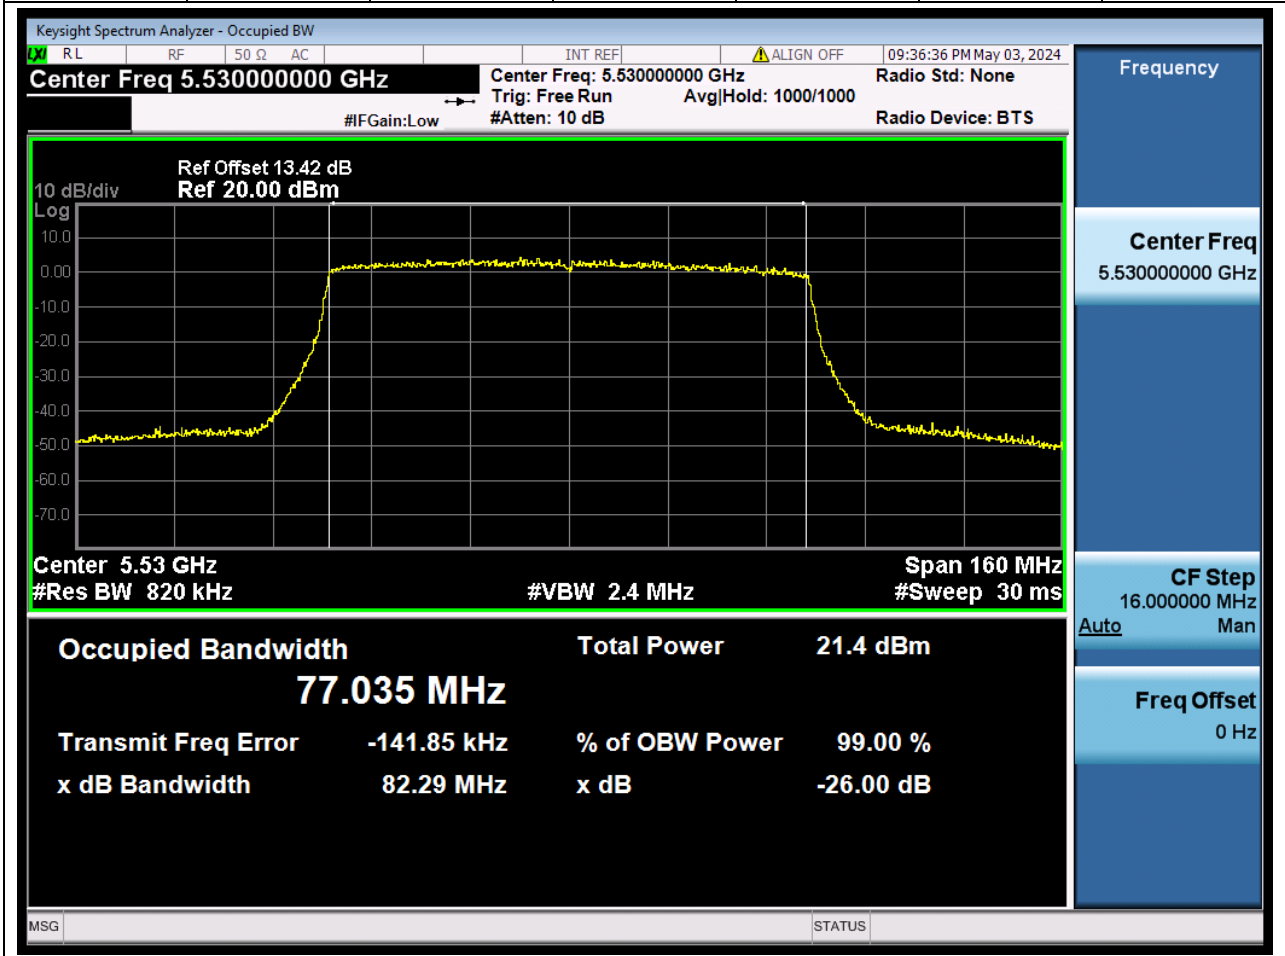

69. 802.11ax_80M_U-NII-2C_L

69.1. A.2-26dB Bandwidth(NTNV)

Center Frequency (MHz)	XdB Down	RBW (MHz)	Detector	Limit (MHz)	XdB BandWidth (MHz)	Verdict
5530	26	0.82	Peak	0	82.288647	N/A