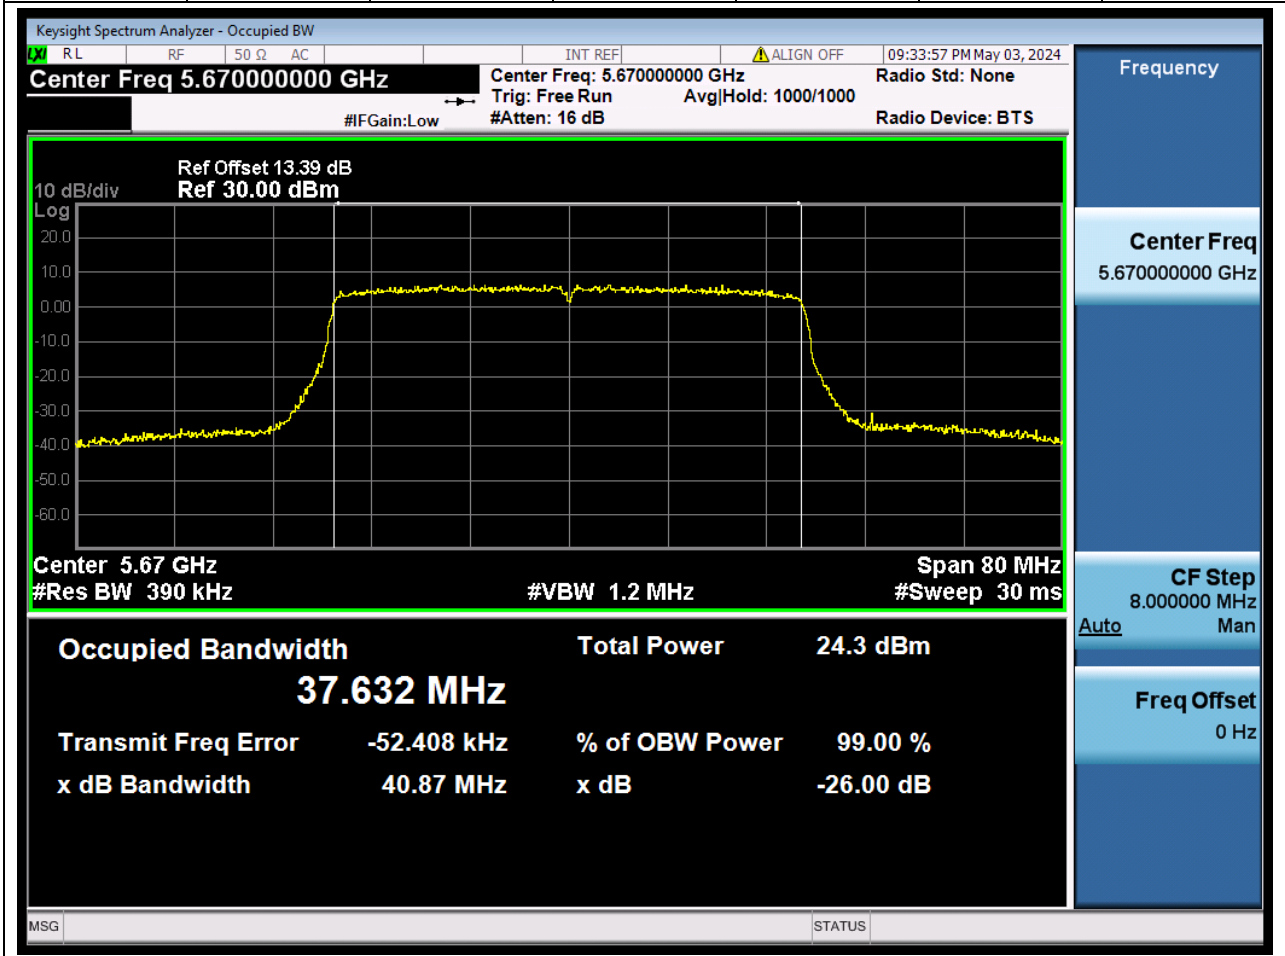

68. 802.11ax_40M_U-NII-2C_H

68.1. A.2-26dB Bandwidth(NTNV)

Center Frequency (MHz)	XdB Down	RBW (MHz)	Detector	Limit (MHz)	XdB BandWidth (MHz)	Verdict
5670	26	0.39	Peak	0	40.865835	N/A