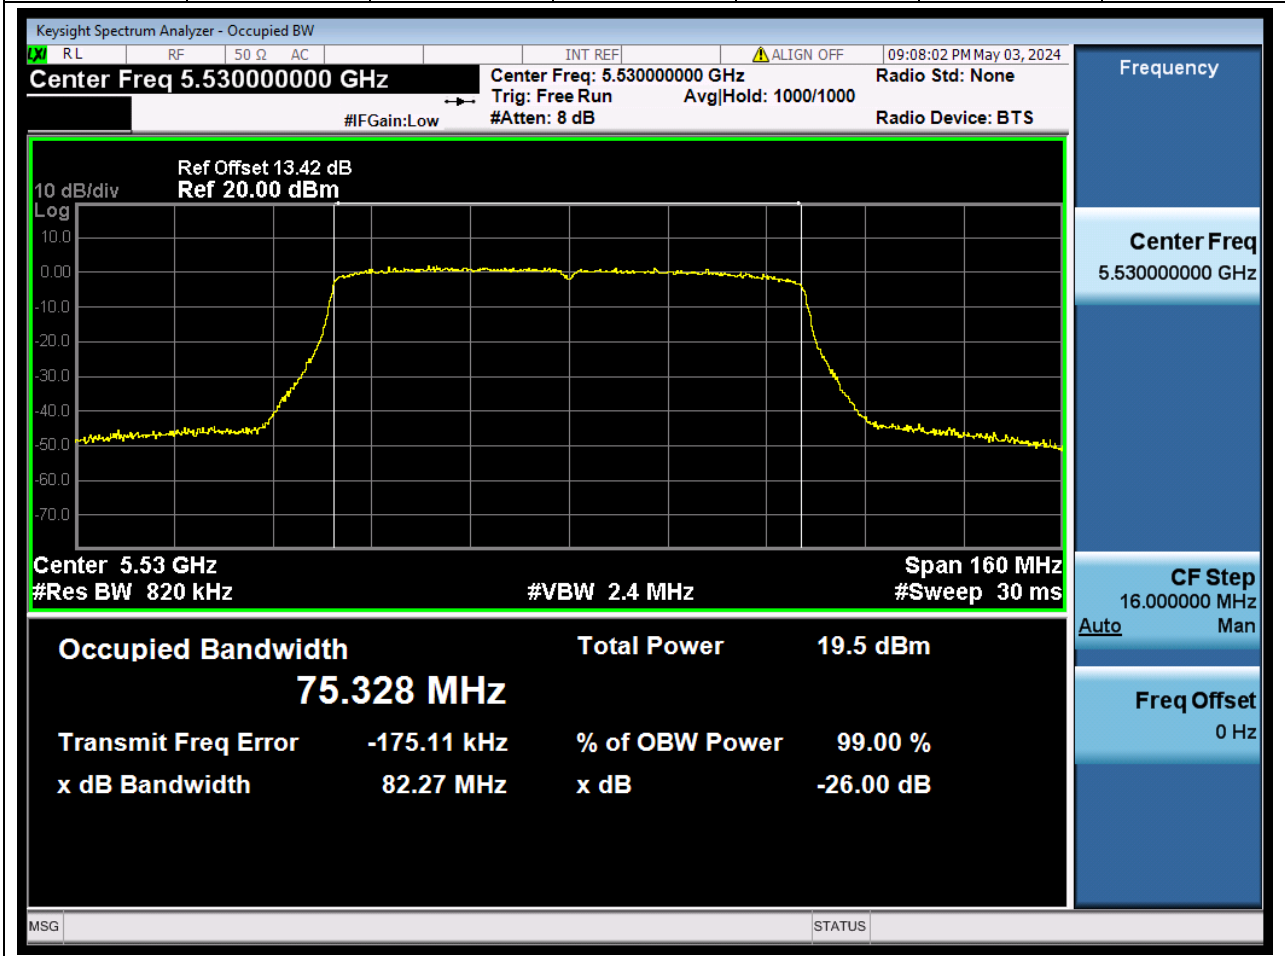

60. 802.11ac_80M_U-NII-2C_L

60.1. A.2-26dB Bandwidth(NTNV)

Center Frequency (MHz)	XdB Down	RBW (MHz)	Detector	Limit (MHz)	XdB BandWidth (MHz)	Verdict
5530	26	0.82	Peak	0	82.273393	N/A