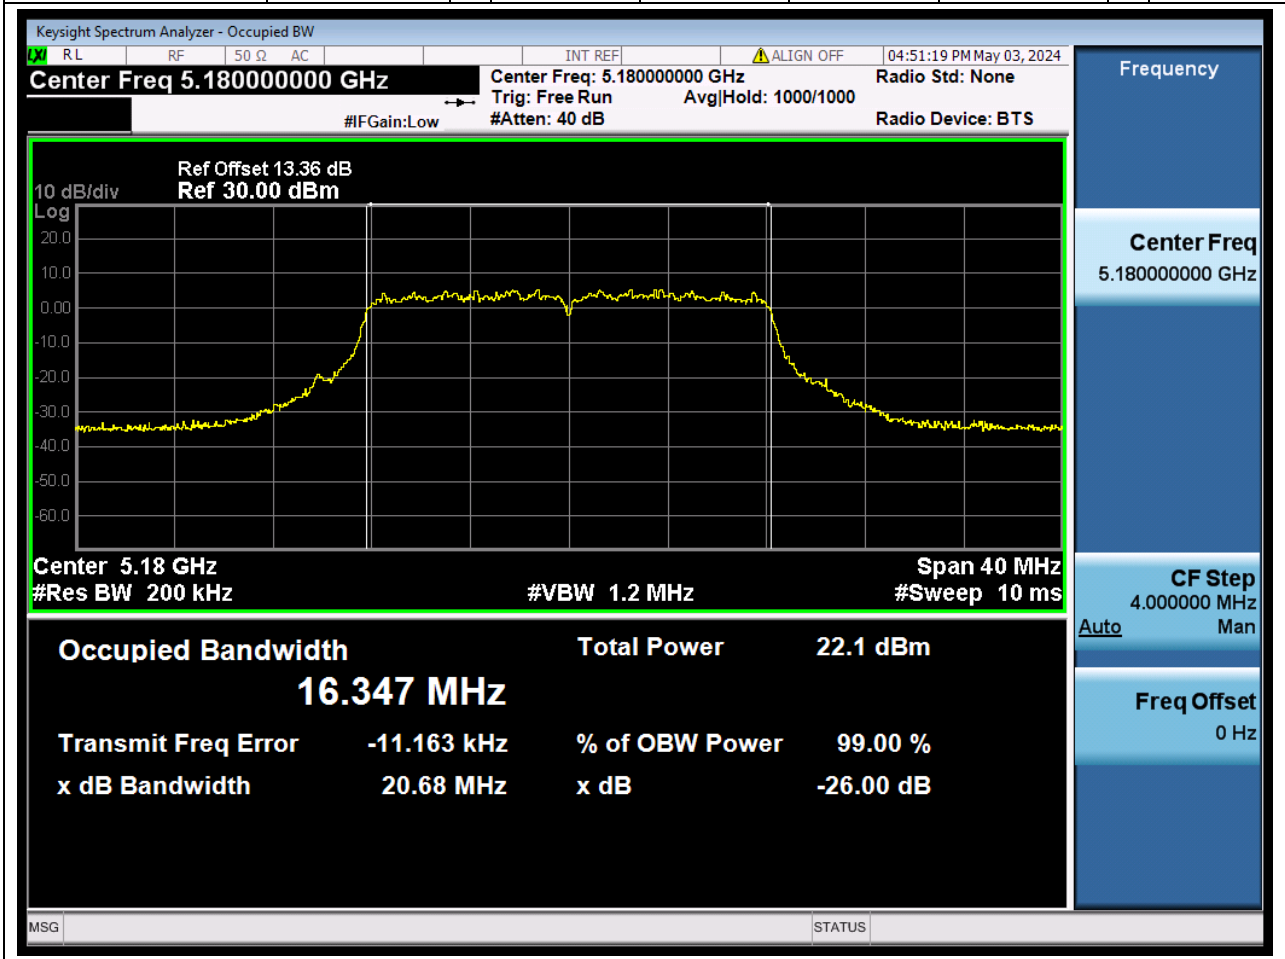

1. 802.11a_20M_U-NII-1_L

1.1. A.2.2-99% Bandwidth(NTNV)

Center Frequency (MHz)	OBW Power (%)	RBW (MHz)	Detector	Limit (MHz)	OBW (MHz)	Verdict
5180	99	0.2	Peak	0	16.34675	N/A