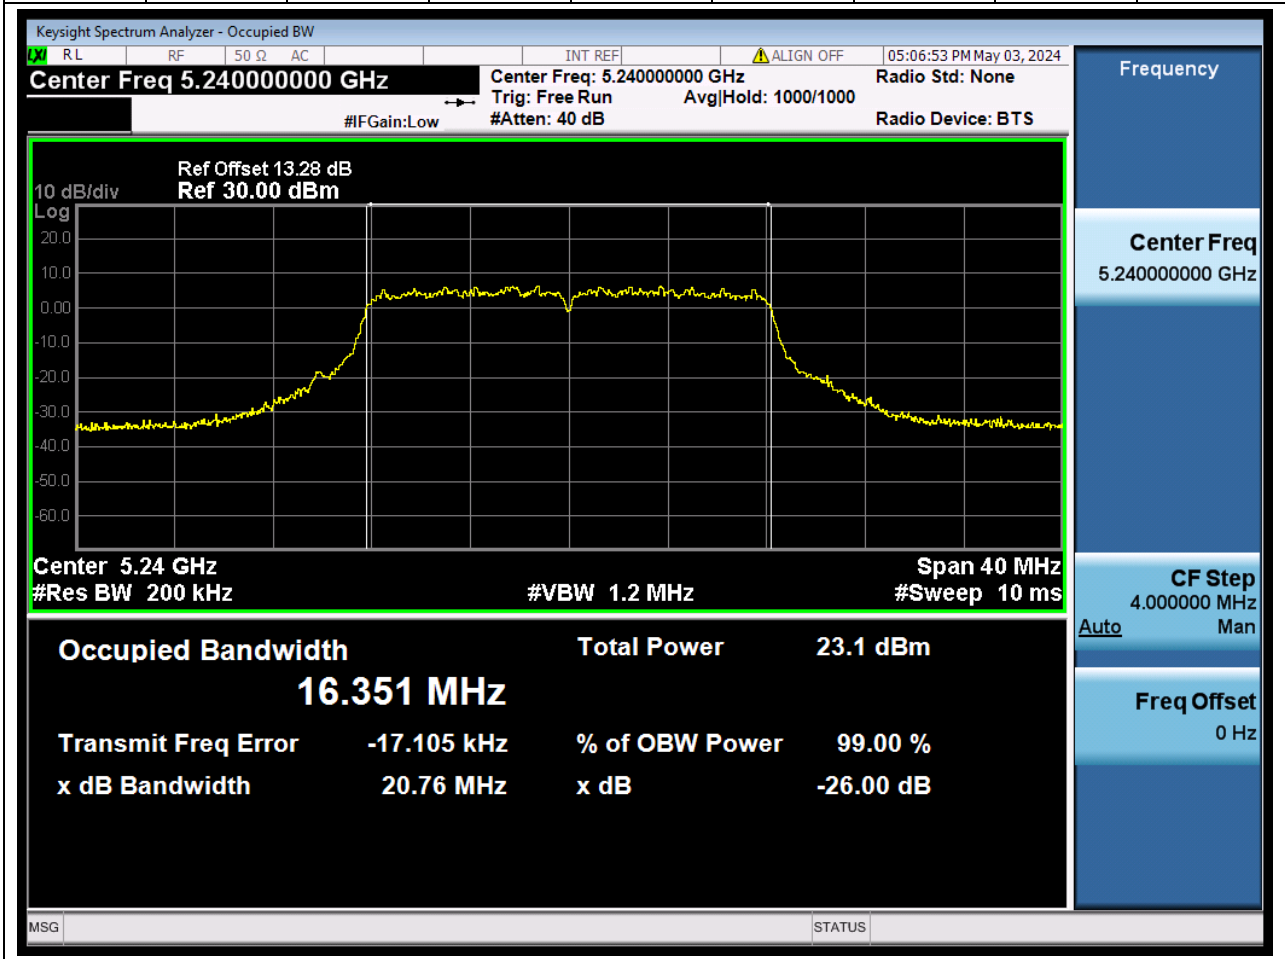

3. 802.11a_20M_U-NII-1_H

3.1. A.2.2-99% Bandwidth(NTNV)

Center Frequency (MHz)	OBW Power (%)		RBW (MHz)	Detector	Limit (MHz)	OBW (MHz)		Verdict
5240	99		0.2	Peak	0	16.350576		N/A