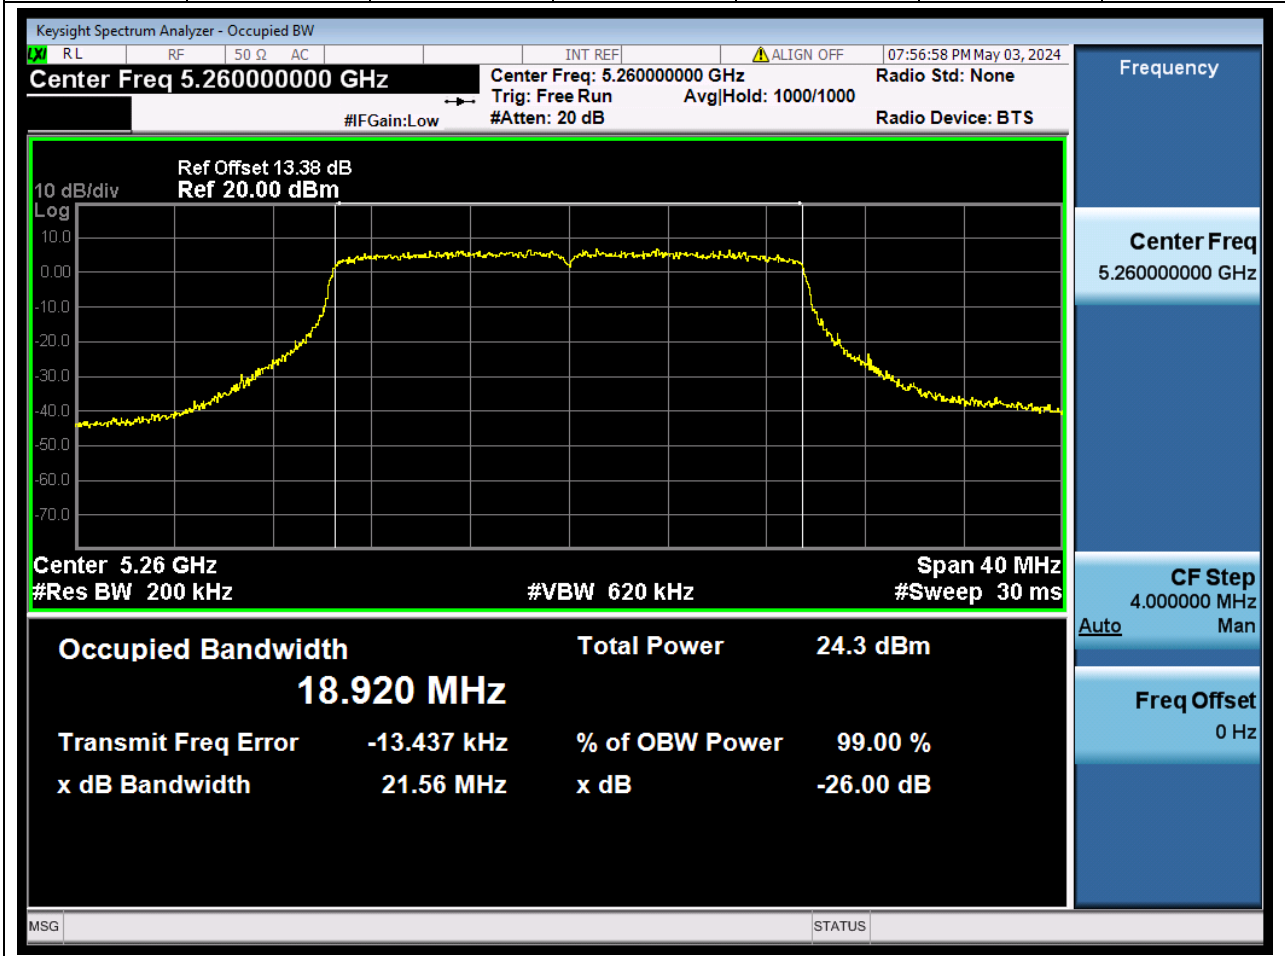

38. 802.11ax_20M_U-NII-2A_L

38.1. A.2-26dB Bandwidth(NTNV)

Center Frequency (MHz)	XdB Down	RBW (MHz)	Detector	Limit (MHz)	XdB BandWidth (MHz)	Verdict
5260	26	0.2	Peak	0	21.564746	N/A