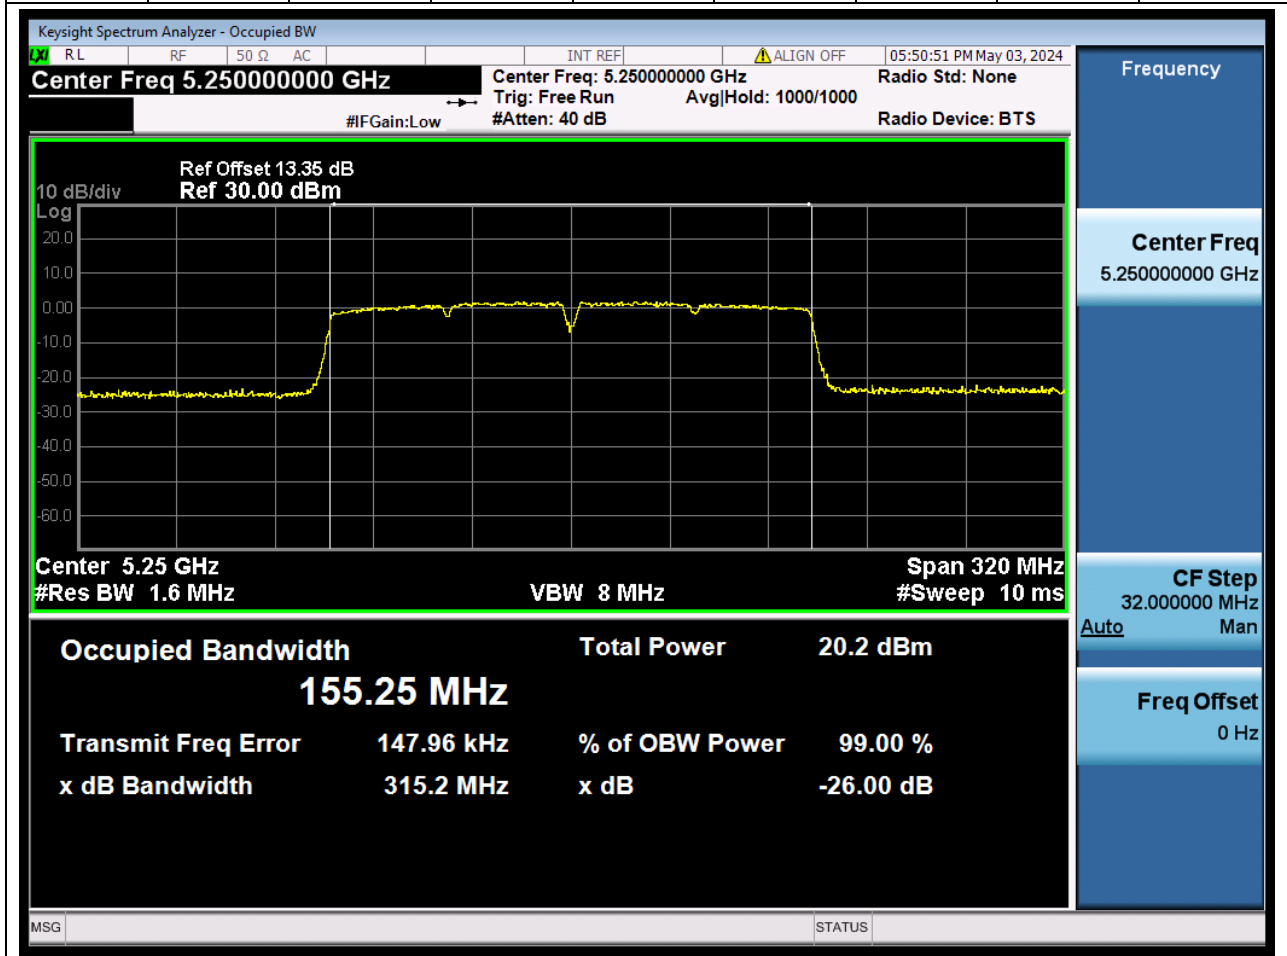

15. 802.11ac_160M_U-NII-1_M

15.1. A.2.2-99% Bandwidth(NTNV)

Center Frequency (MHz)	OBW Power (%)		RBW (MHz)	Detector	Limit (MHz)	OBW (MHz)		Verdict
5250	99		1.6	Peak	0	155.254908		N/A