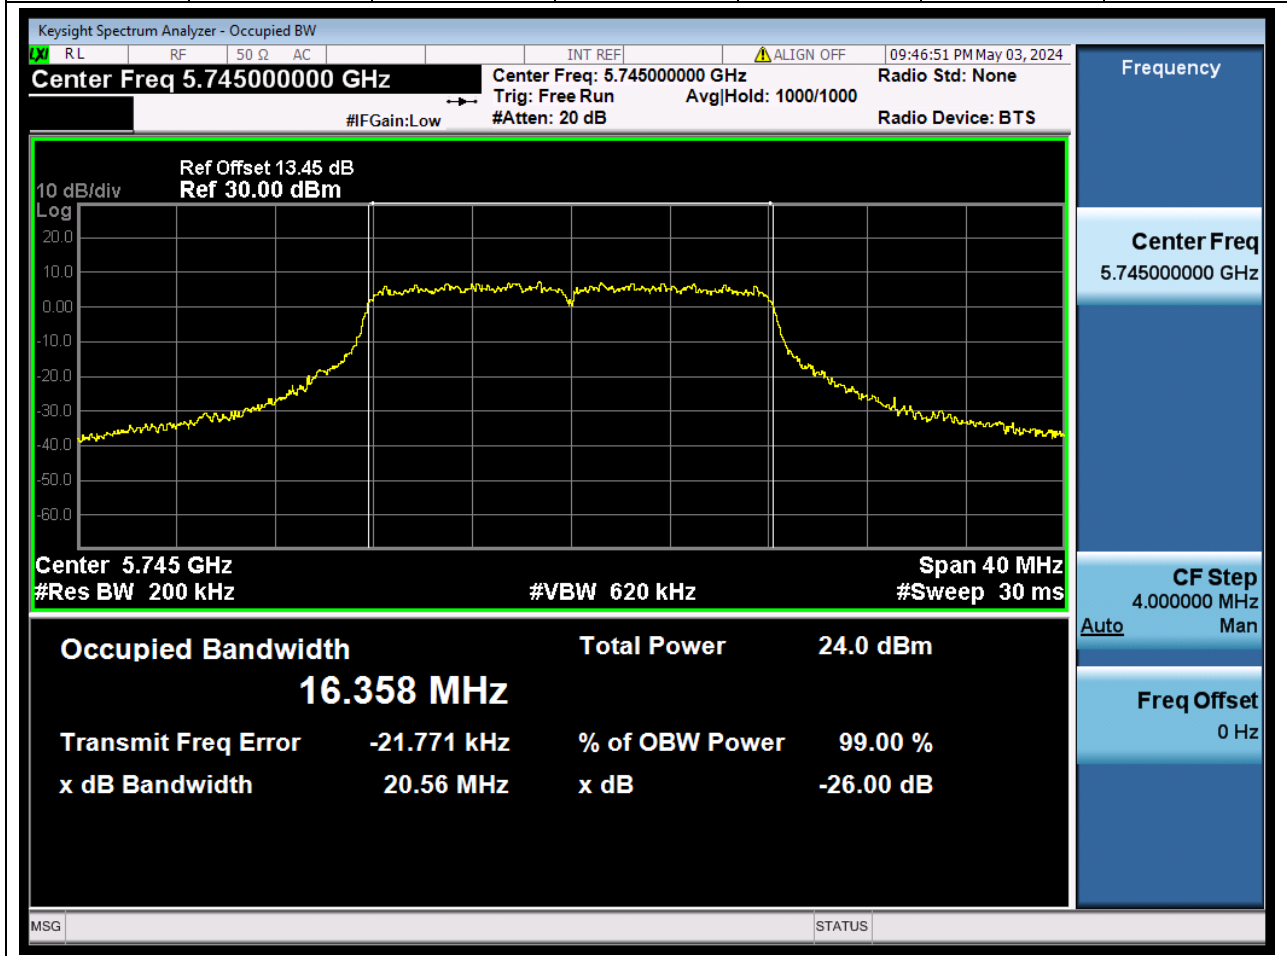

72. 802.11a_20M_U-NII-3_L

72.1. A.2-26dB Bandwidth(NTNV)

Center Frequency (MHz)	XdB Down	RBW (MHz)	Detector	Limit (MHz)	XdB BandWidth (MHz)	Verdict
5745	26	0.2	Peak	0	20.562209	N/A