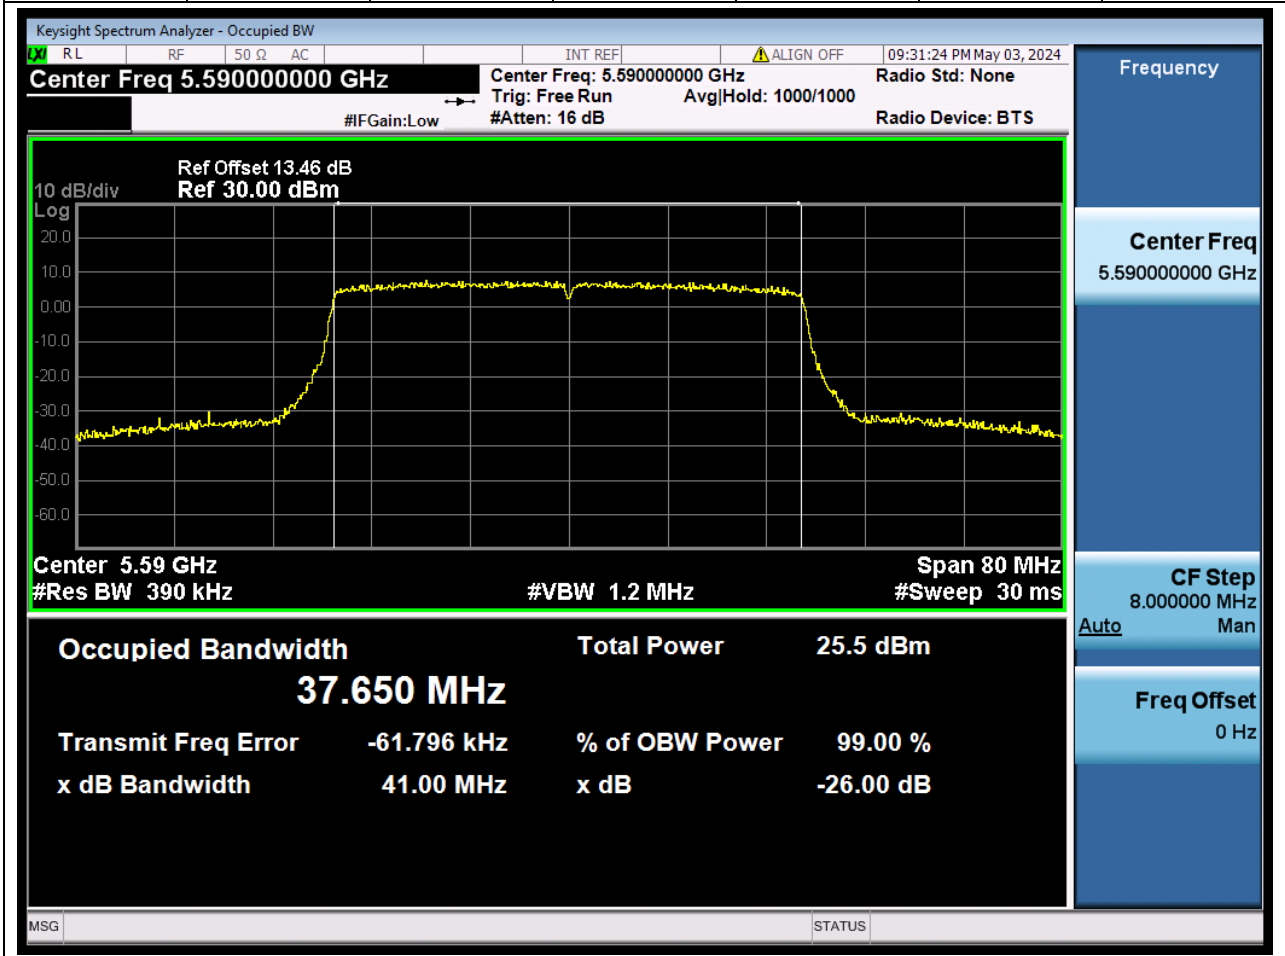

67. 802.11ax_40M_U-NII-2C_M

67.1. A.2-26dB Bandwidth(NTNV)

Center Frequency (MHz)	XdB Down	RBW (MHz)	Detector	Limit (MHz)	XdB BandWidth (MHz)	Verdict
5590	26	0.39	Peak	0	41.004886	N/A