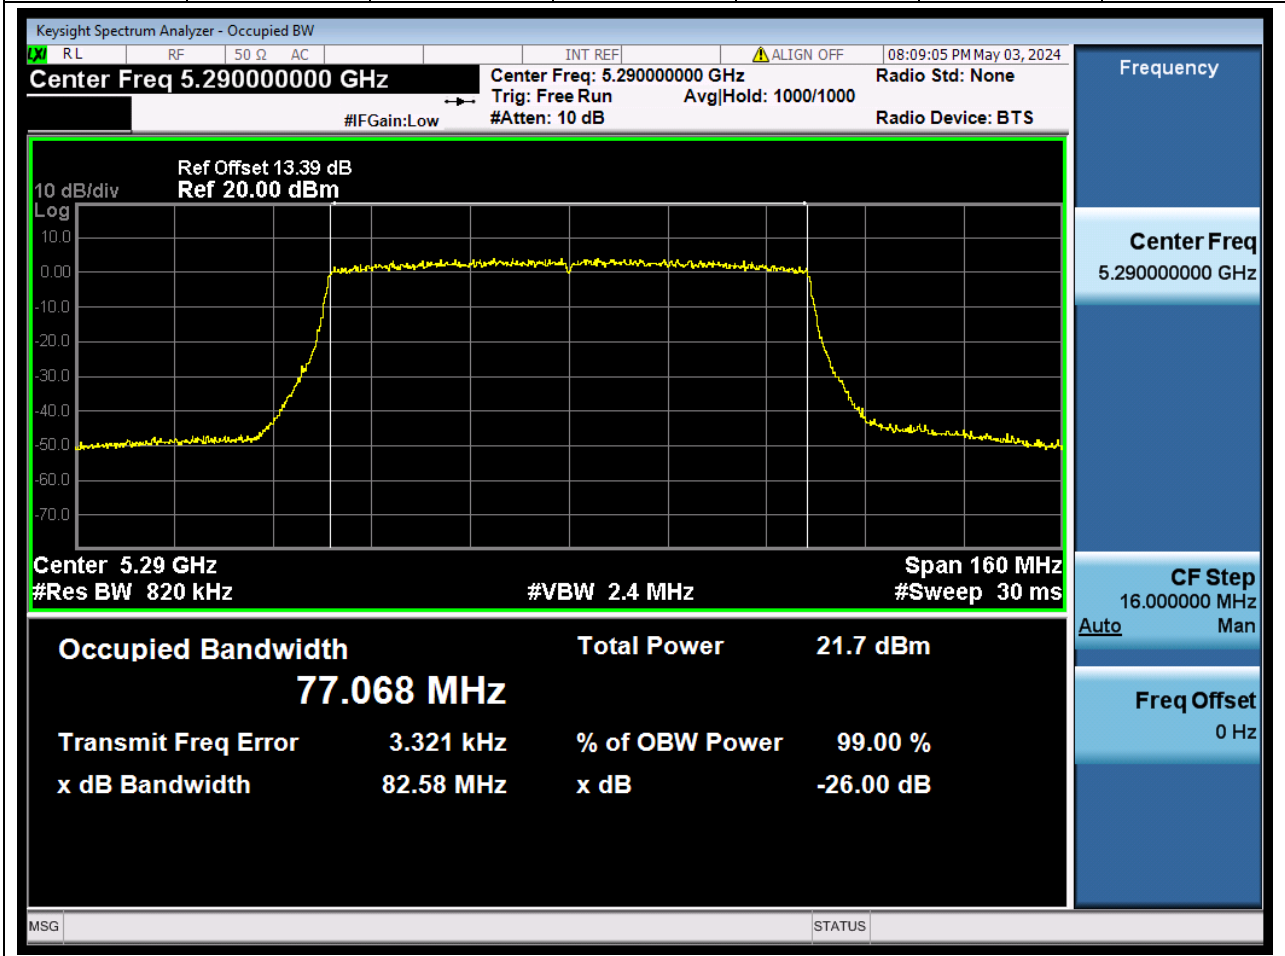

43. 802.11ax_80M_U-NII-2A_M

43.1. A.2-26dB Bandwidth(NTNV)

Center Frequency (MHz)	XdB Down	RBW (MHz)	Detector	Limit (MHz)	XdB BandWidth (MHz)	Verdict
5290	26	0.82	Peak	0	82.57879	N/A