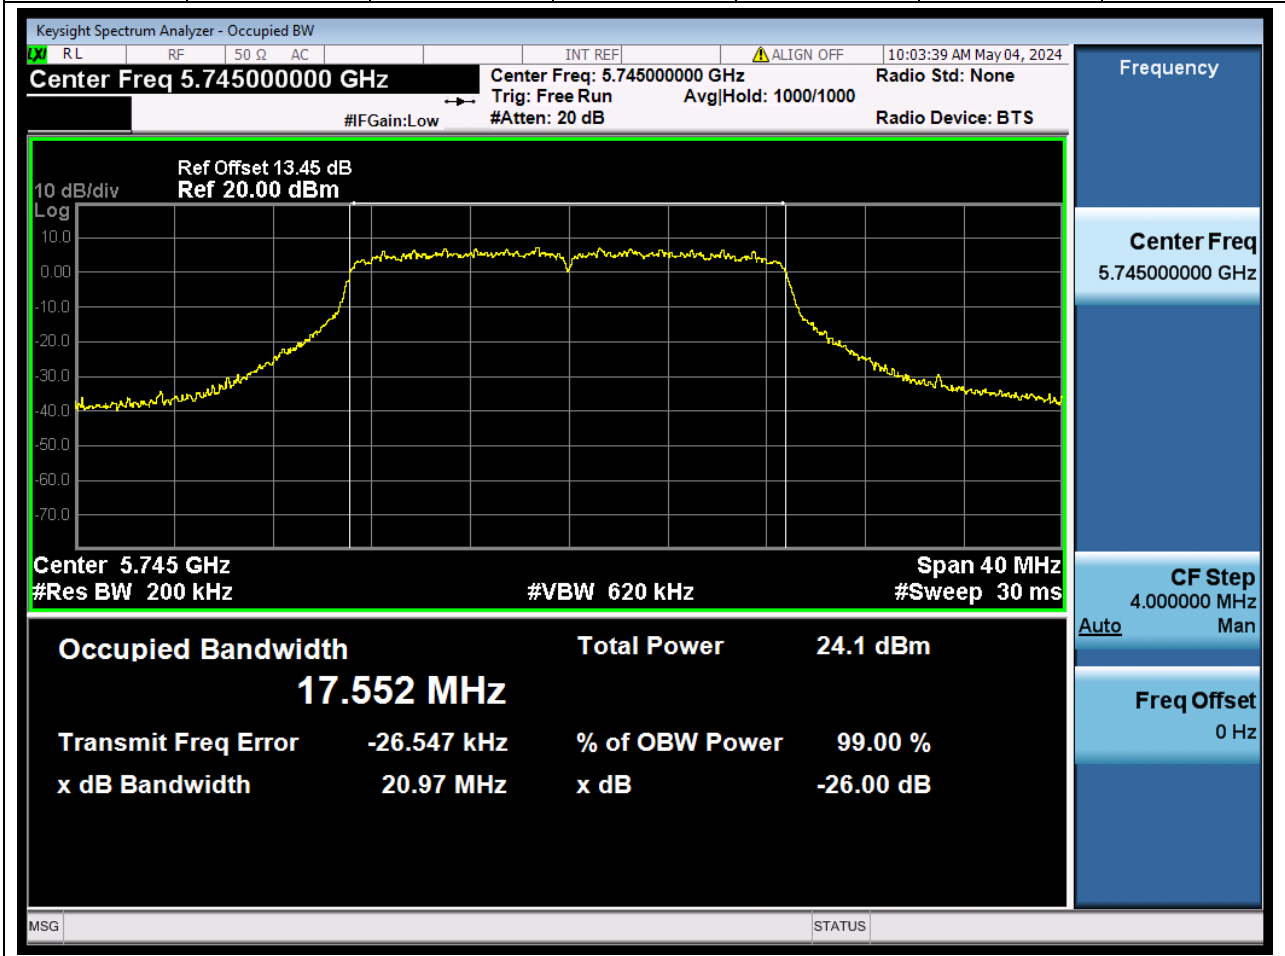

80. 802.11ac_20M_U-NII-3_L

80.1. A.2-26dB Bandwidth(NTNV)

Center Frequency (MHz)	XdB Down	RBW (MHz)	Detector	Limit (MHz)	XdB BandWidth (MHz)	Verdict
5745	26	0.2	Peak	0	20.969258	N/A