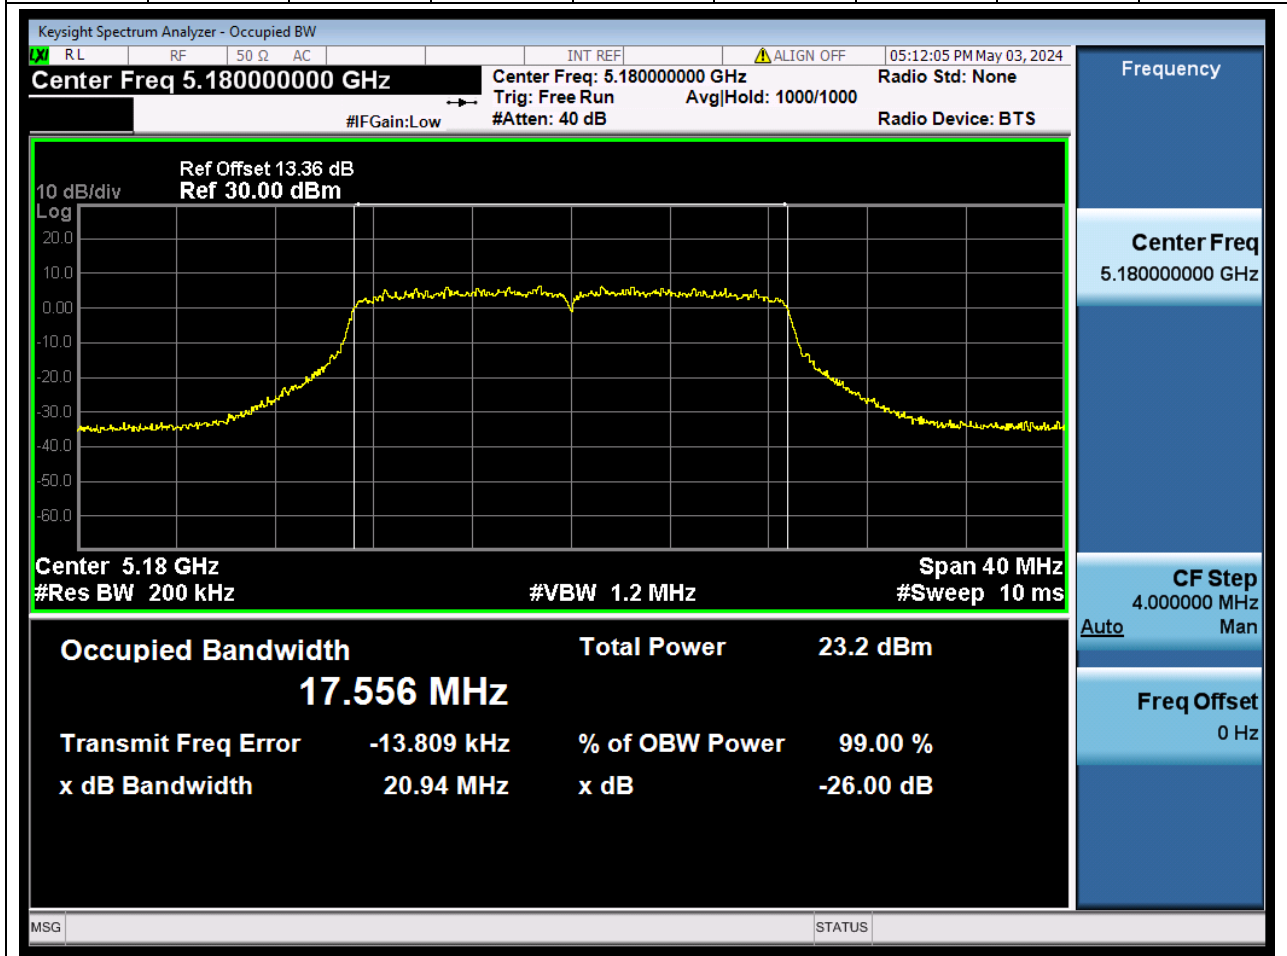

4. 802.11n_20M_U-NII-1_L

4.1. A.2.2-99% Bandwidth(NTNV)

Center Frequency (MHz)	OBW Power (%)		RBW (MHz)	Detector	Limit (MHz)	OBW (MHz)		Verdict
5180	99		0.2	Peak	0	17.556215		N/A