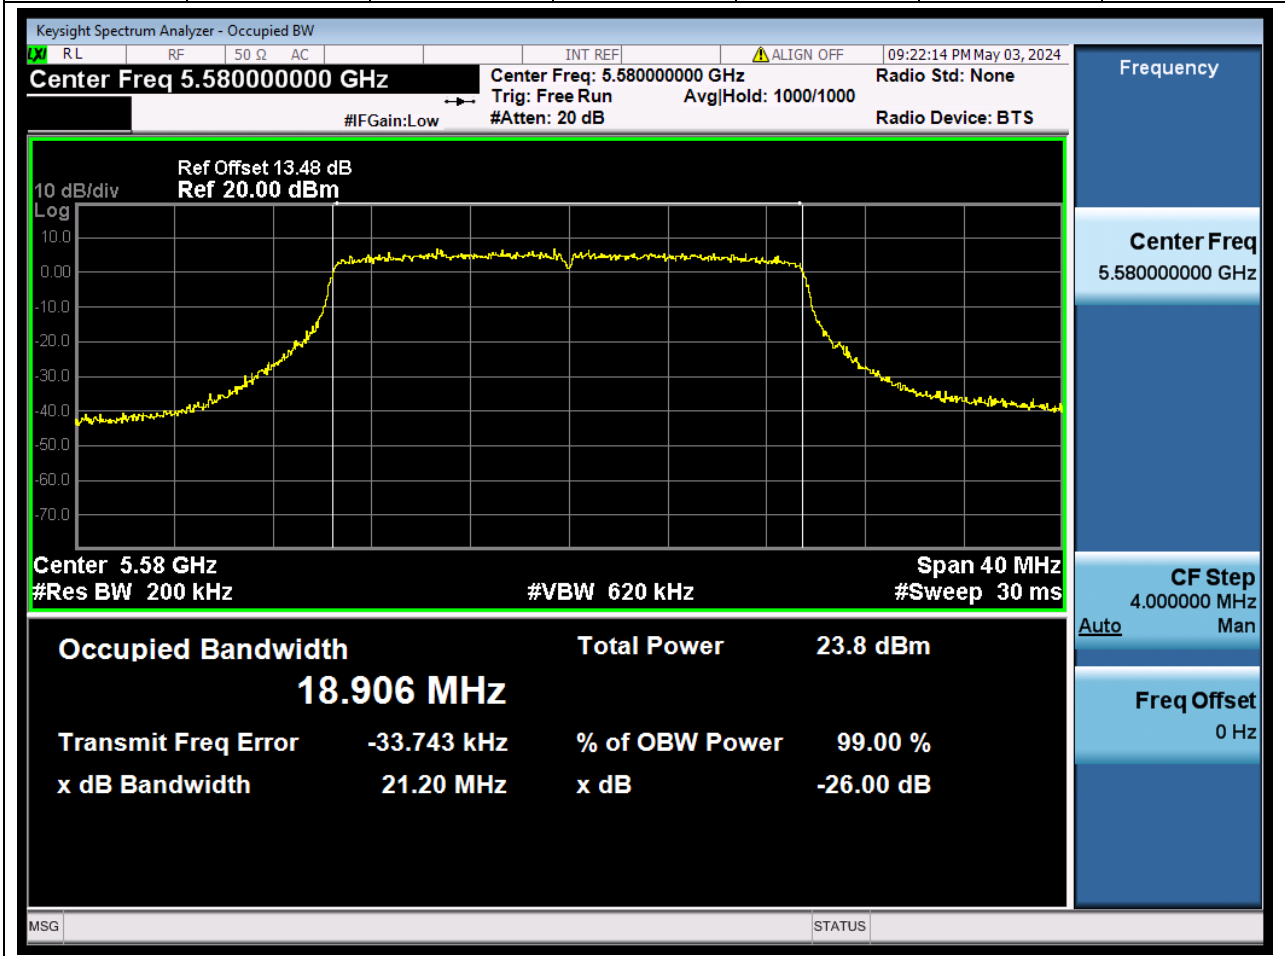

64. 802.11ax_20M_U-NII-2C_M

64.1. A.2-26dB Bandwidth(NTNV)

Center Frequency (MHz)	XdB Down	RBW (MHz)	Detector	Limit (MHz)	XdB BandWidth (MHz)	Verdict
5580	26	0.2	Peak	0	21.195539	N/A