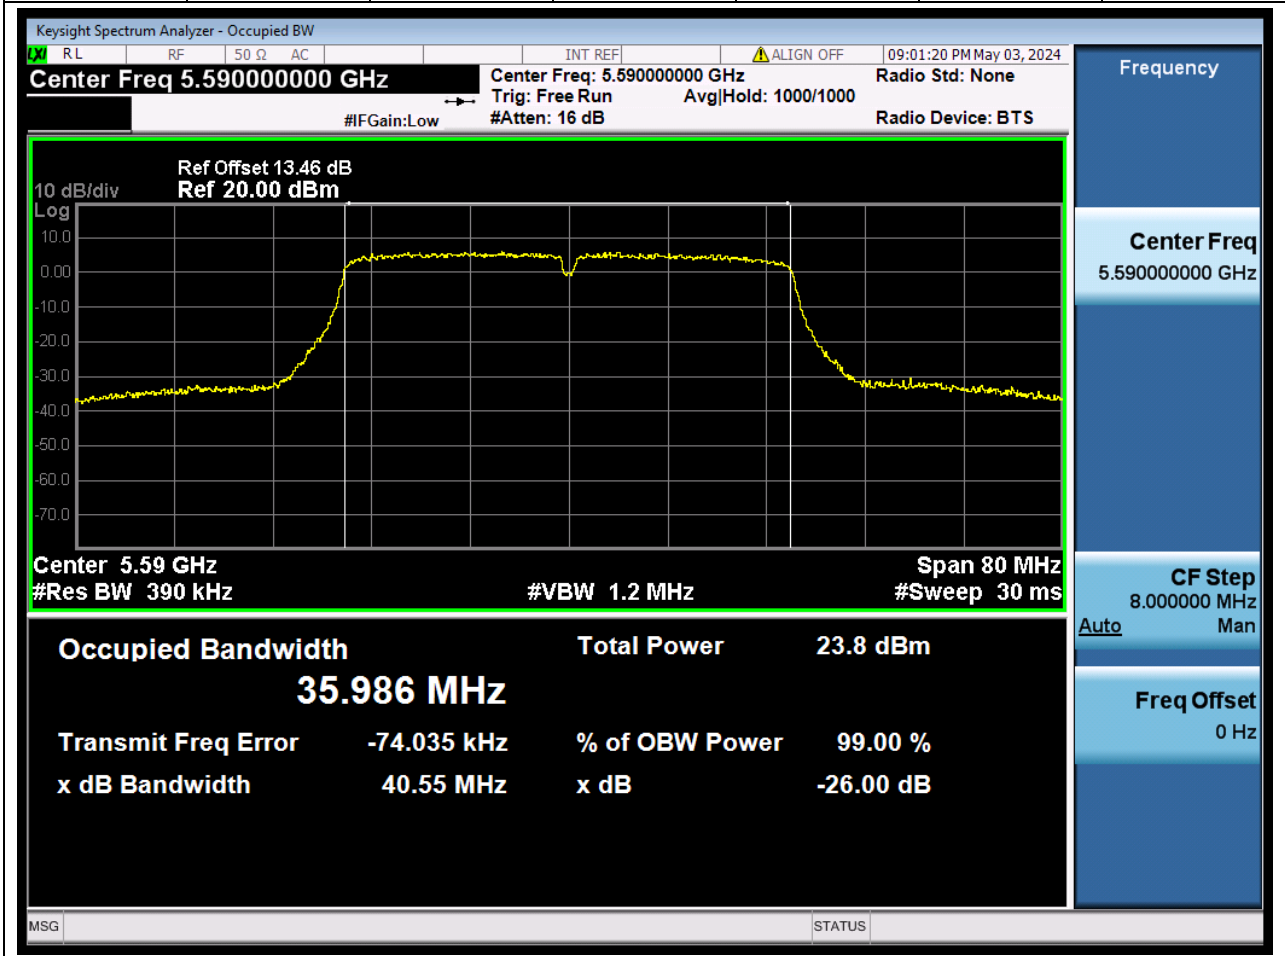

58. 802.11ac_40M_U-NII-2C_M

58.1. A.2-26dB Bandwidth(NTNV)

Center Frequency (MHz)	XdB Down	RBW (MHz)	Detector	Limit (MHz)	XdB BandWidth (MHz)	Verdict
5590	26	0.39	Peak	0	40.551401	N/A