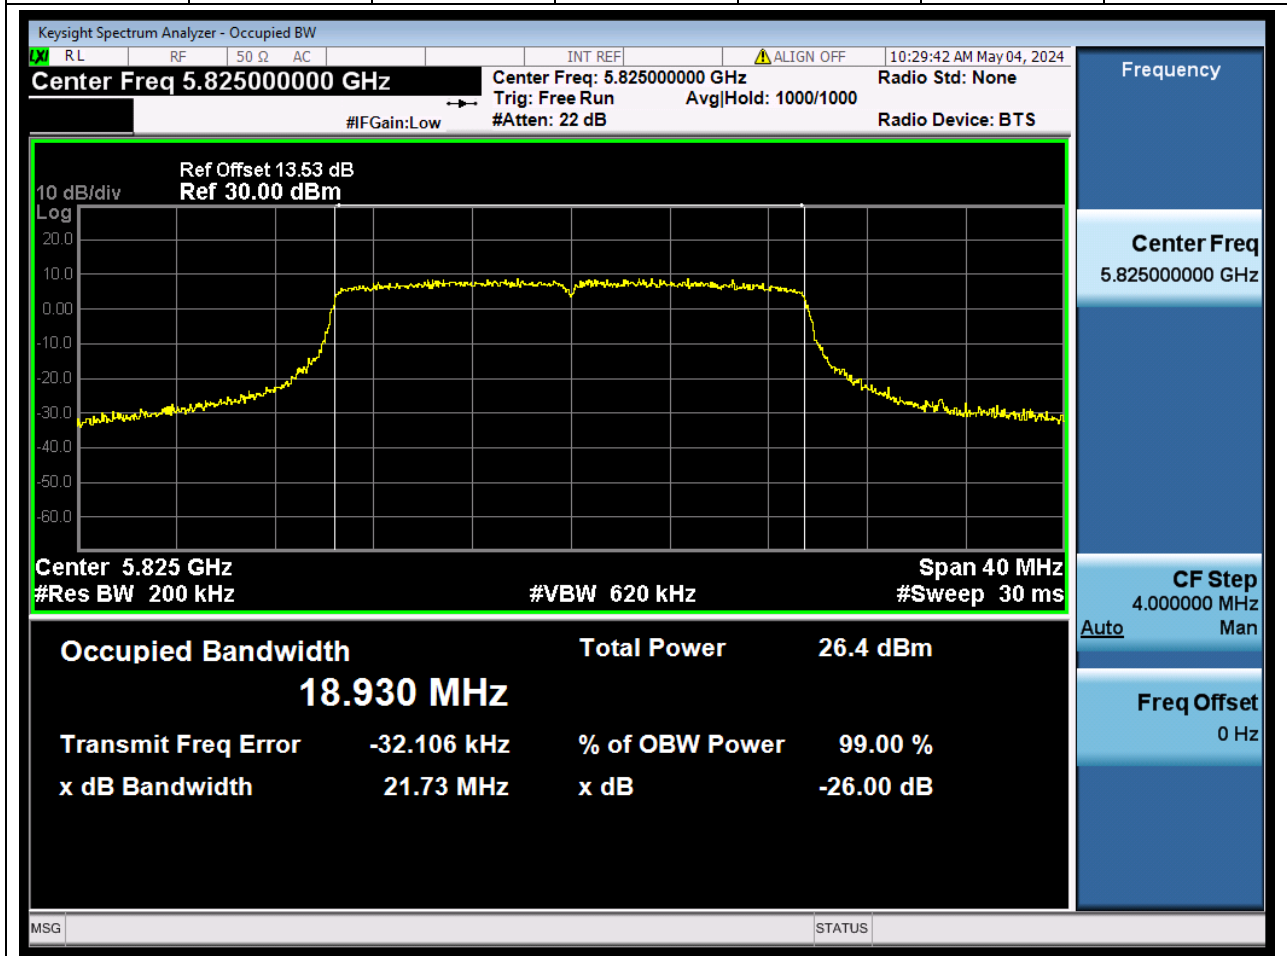

88. 802.11ax_20M_U-NII-3_H

88.1. A.2-26dB Bandwidth(NTNV)

Center Frequency (MHz)	XdB Down	RBW (MHz)	Detector	Limit (MHz)	XdB BandWidth (MHz)	Verdict
5825	26	0.2	Peak	0	21.730825	N/A