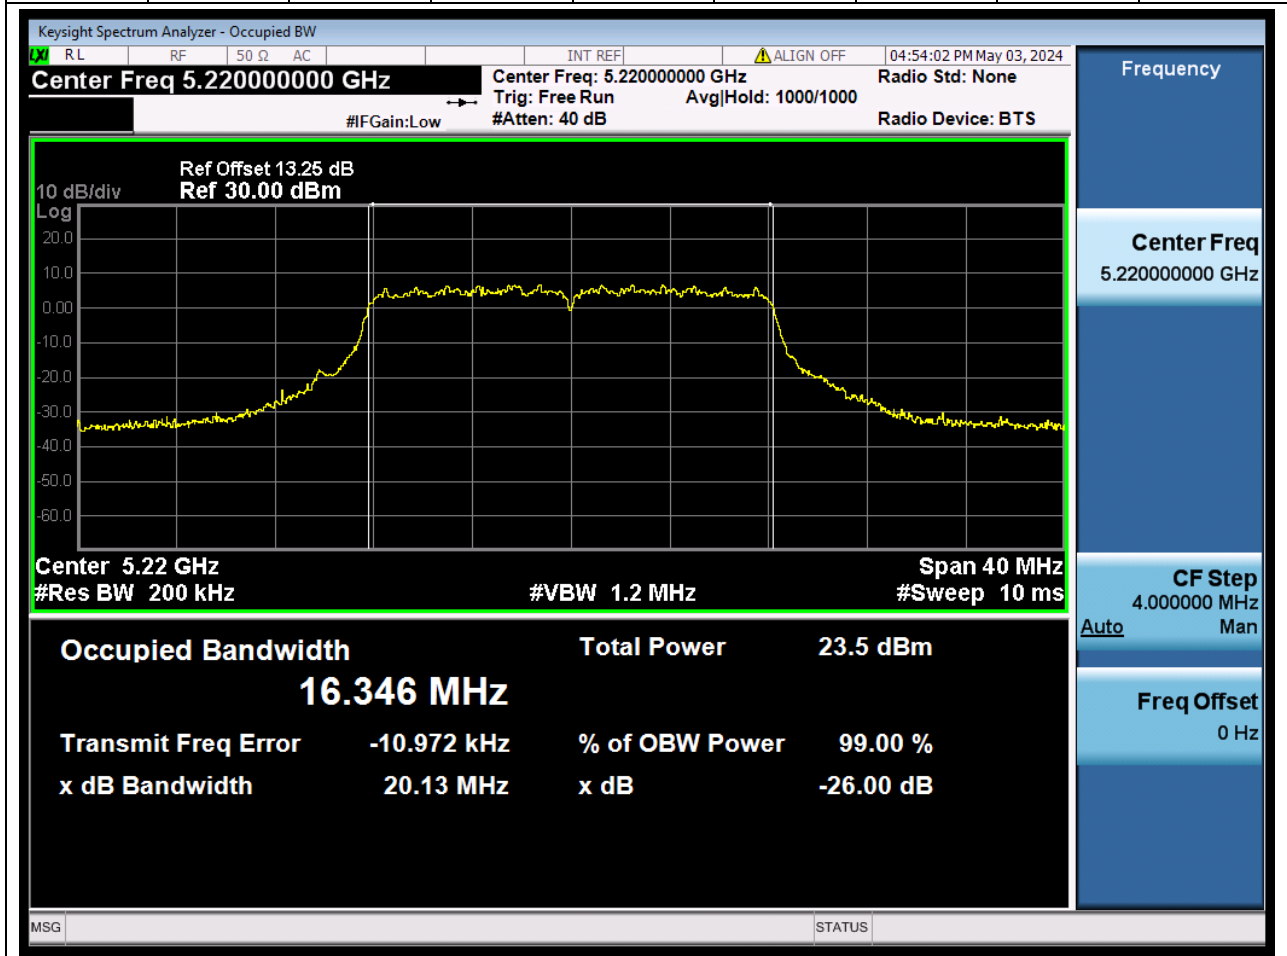

2. 802.11a_20M_U-NII-1_M

2.1. A.2.2-99% Bandwidth(NTNV)

Center Frequency (MHz)	OBW Power (%)		RBW (MHz)	Detector	Limit (MHz)	OBW (MHz)		Verdict
5220	99		0.2	Peak	0	16.346285		N/A