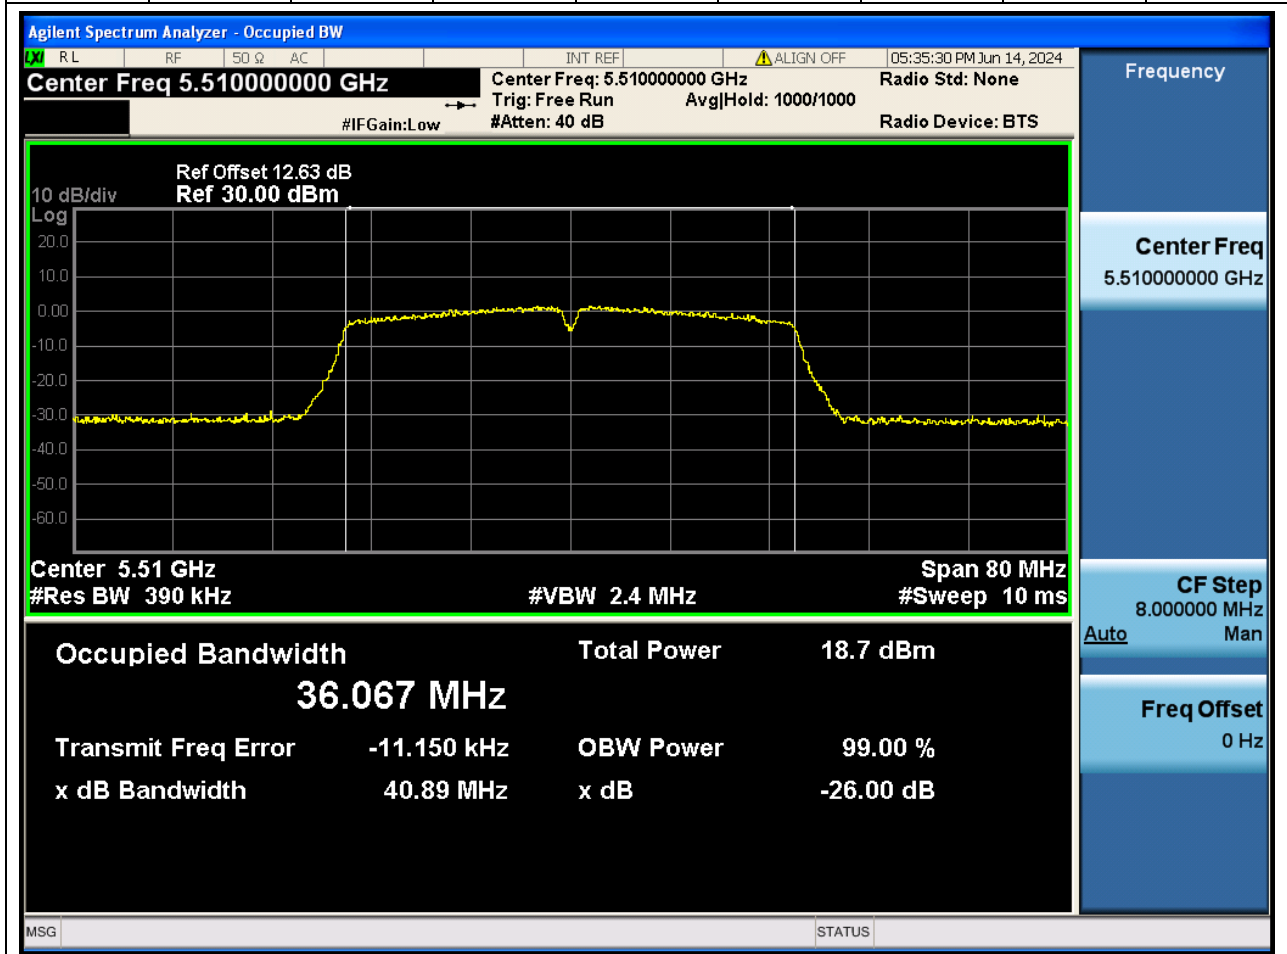

35. 802.11n_40M_U-NII-2C_L

35.1. A.2.2-99% Bandwidth(NTNV)

Center Frequency (MHz)	OBW Power (%)		RBW (MHz)	Detector	Limit (MHz)	OBW (MHz)	Verdict
5510	99		0.39	Peak	0	36.067188	N/A