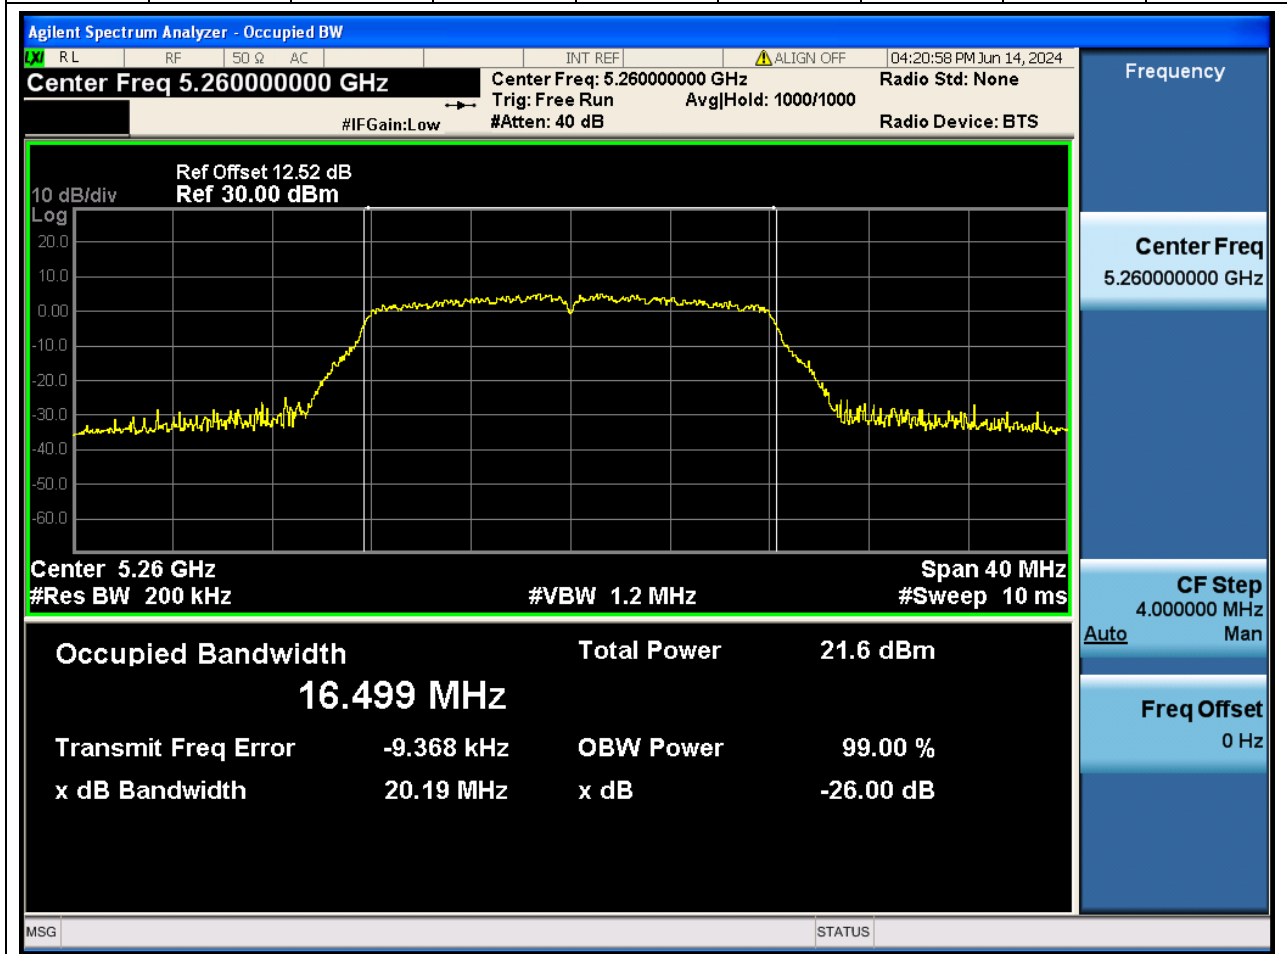

15. 802.11a_20M_U-NII-2A_L

15.1. A.2.2-99% Bandwidth(NTNV)

Center Frequency (MHz)	OBW Power (%)		RBW (MHz)	Detector	Limit (MHz)	OBW (MHz)	Verdict
5260	99		0.2	Peak	0	16.498694	N/A