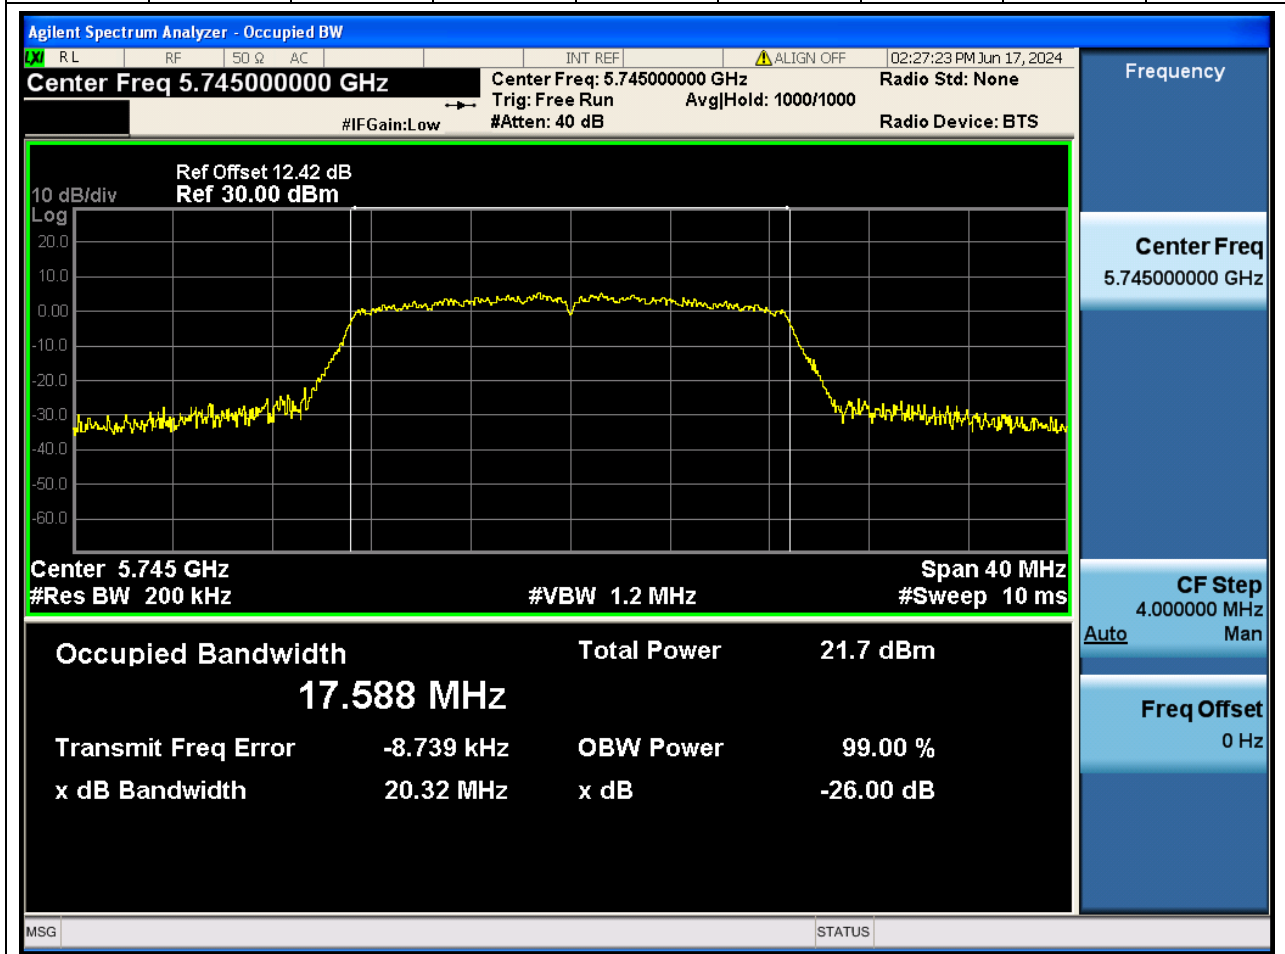

54. 802.11ac_20M_U-NII-3_L

54.1. A.2.2-99% Bandwidth(NTNV)

Center Frequency (MHz)	OBW Power (%)		RBW (MHz)	Detector	Limit (MHz)	OBW (MHz)	Verdict
5745	99		0.2	Peak	0	17.587552	N/A