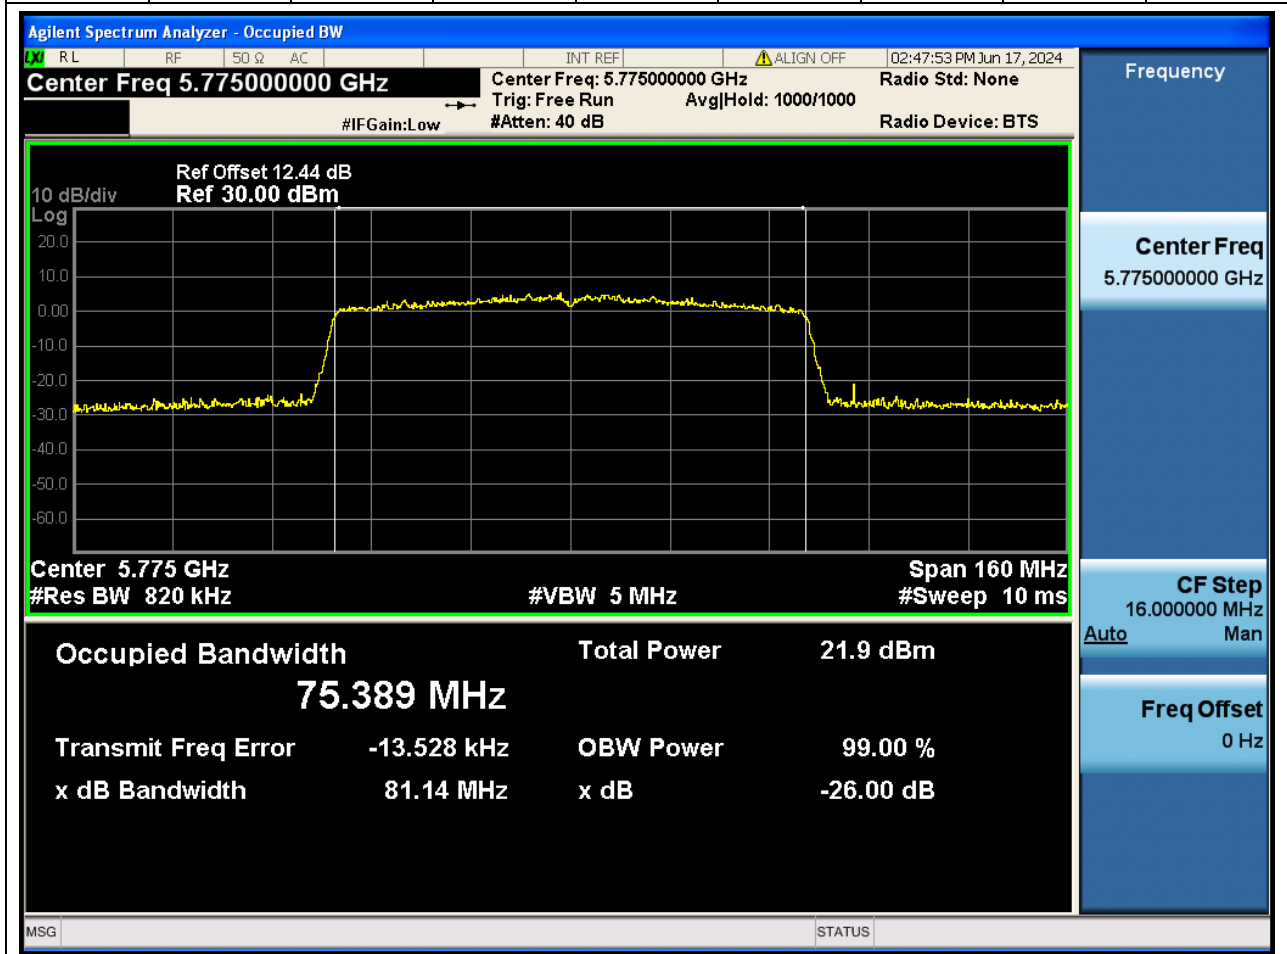

59. 802.11ac_80M_U-NII-3_M

59.1. A.2.2-99% Bandwidth(NTNV)

Center Frequency (MHz)	OBW Power (%)		RBW (MHz)	Detector	Limit (MHz)	OBW (MHz)	Verdict
5775	99		0.82	Peak	0	75.388951	N/A

--BLANK BELOW--