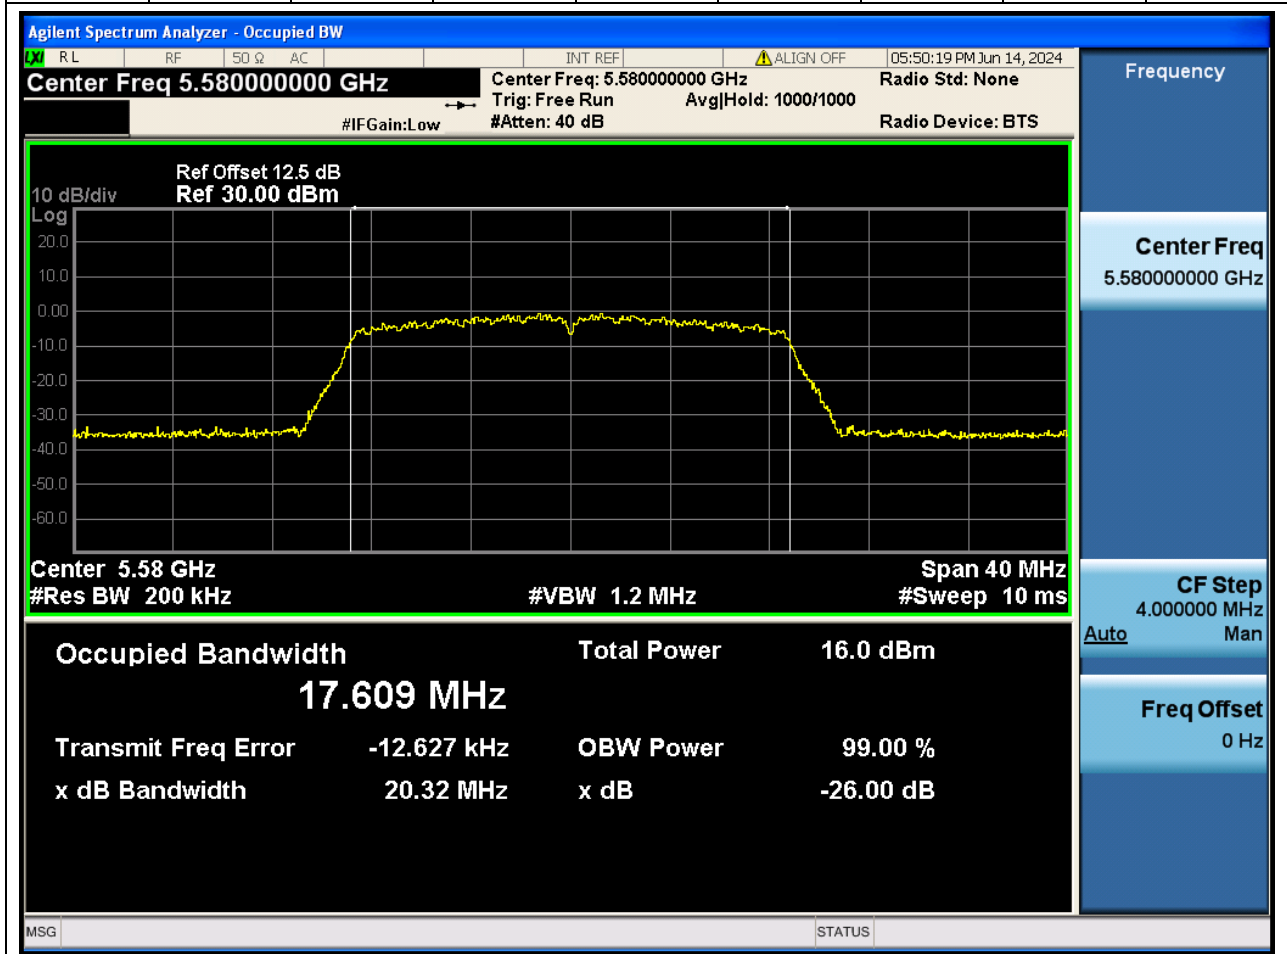

39. 802.11ac_20M_U-NII-2C_M

39.1. A.2.2-99% Bandwidth(NTNV)

Center Frequency (MHz)	OBW Power (%)		RBW (MHz)	Detector	Limit (MHz)	OBW (MHz)	Verdict
5580	99		0.2	Peak	0	17.609079	N/A