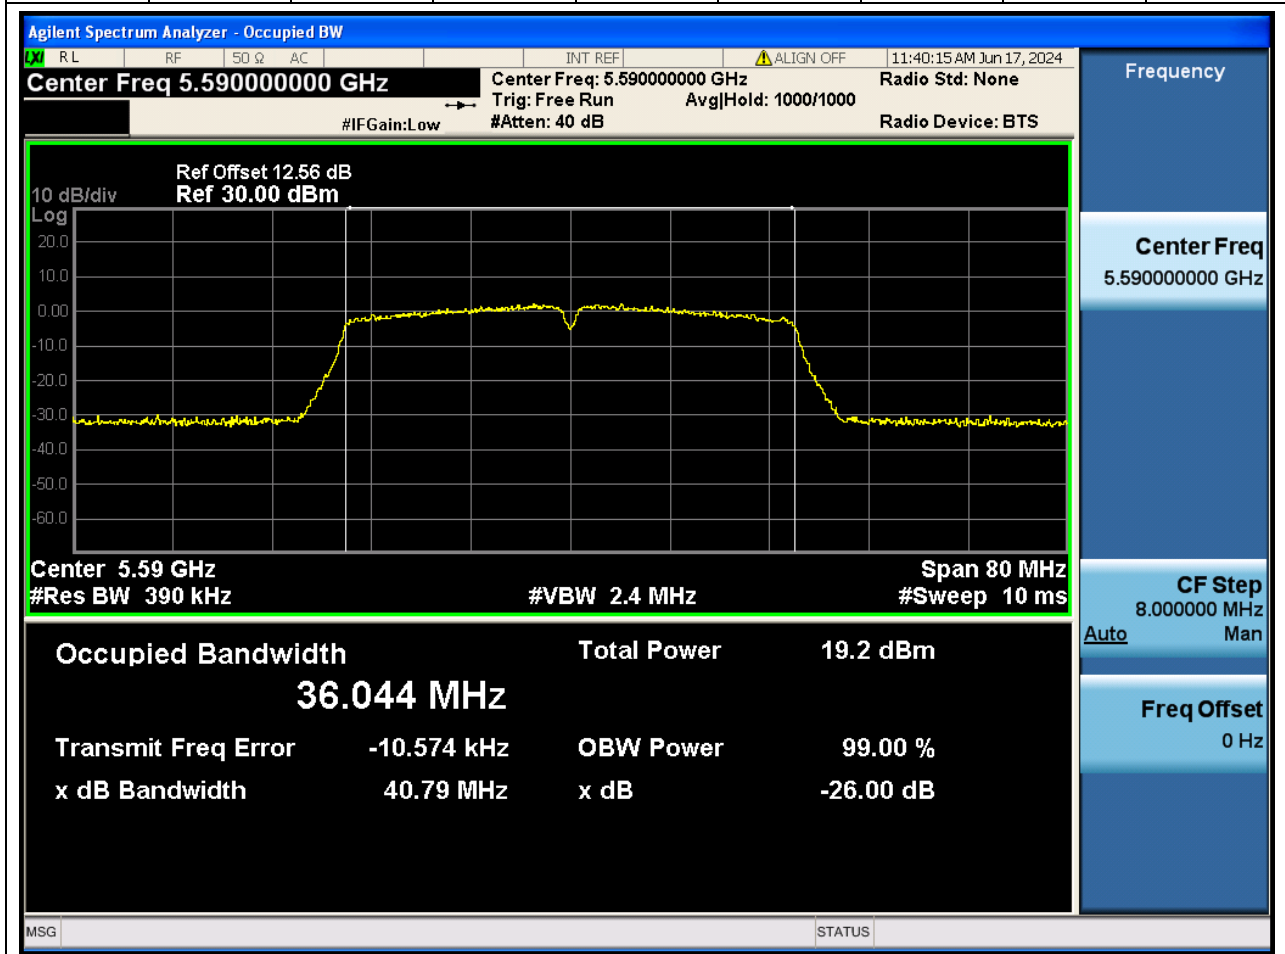

42. 802.11ac_40M_U-NII-2C_M

42.2. A.2.2-99% Bandwidth(NTNV)

Center Frequency (MHz)	OBW Power (%)		RBW (MHz)	Detector	Limit (MHz)	OBW (MHz)	Verdict
5590	99		0.39	Peak	0	36.043611	N/A