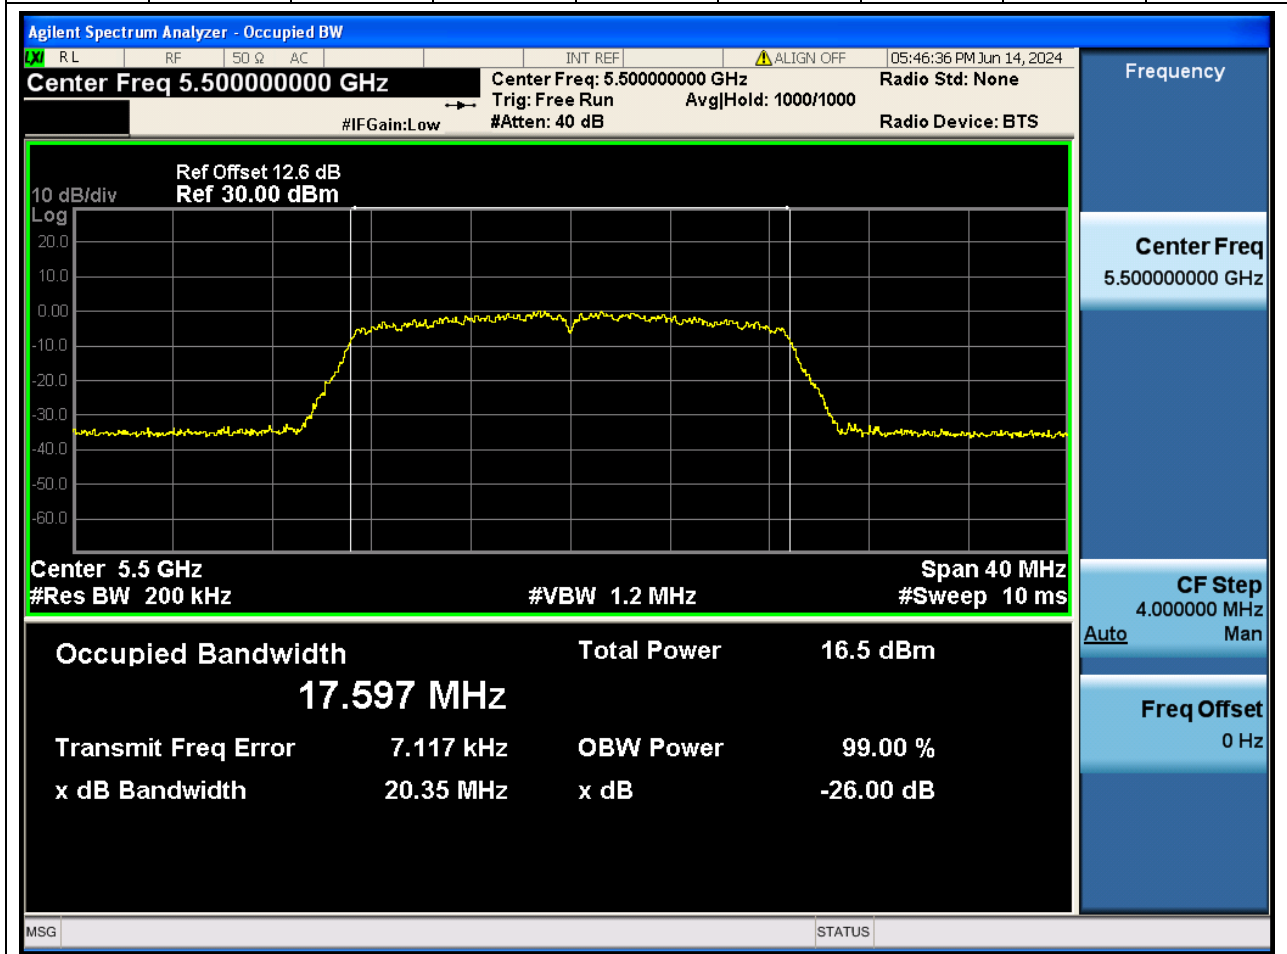

38. 802.11ac_20M_U-NII-2C_L

38.1. A.2.2-99% Bandwidth(NTNV)

Center Frequency (MHz)	OBW Power (%)		RBW (MHz)	Detector	Limit (MHz)	OBW (MHz)	Verdict
5500	99		0.2	Peak	0	17.596668	N/A