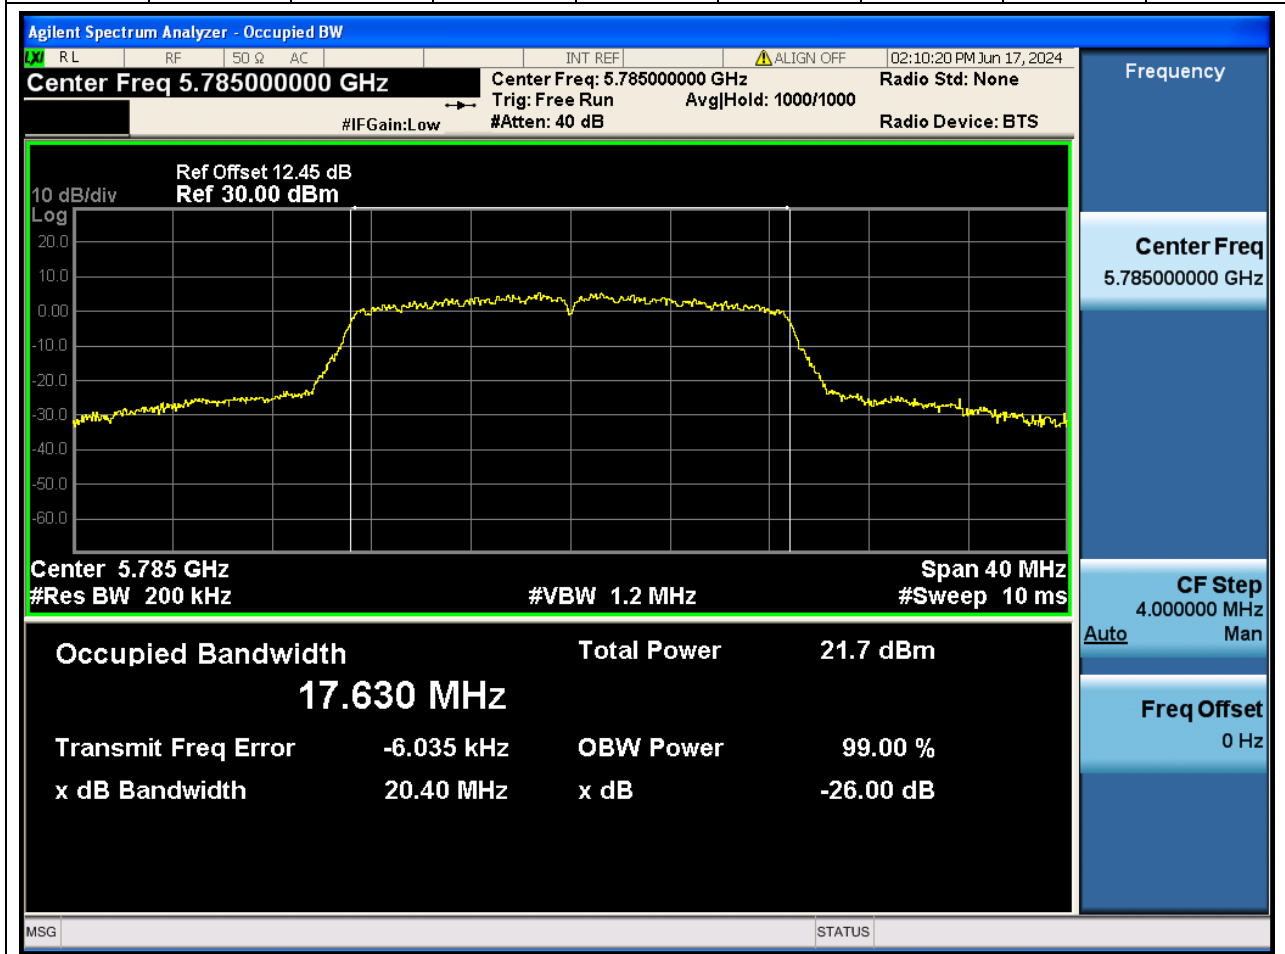

50. 802.11n_20M_U-NII-3_M

50.1. A.2.2-99% Bandwidth(NTNV)

Center Frequency (MHz)	OBW Power (%)	RBW (MHz)	Detector	Limit (MHz)	OBW (MHz)	Verdict
5785	99	0.2	Peak	0	17.629832	N/A