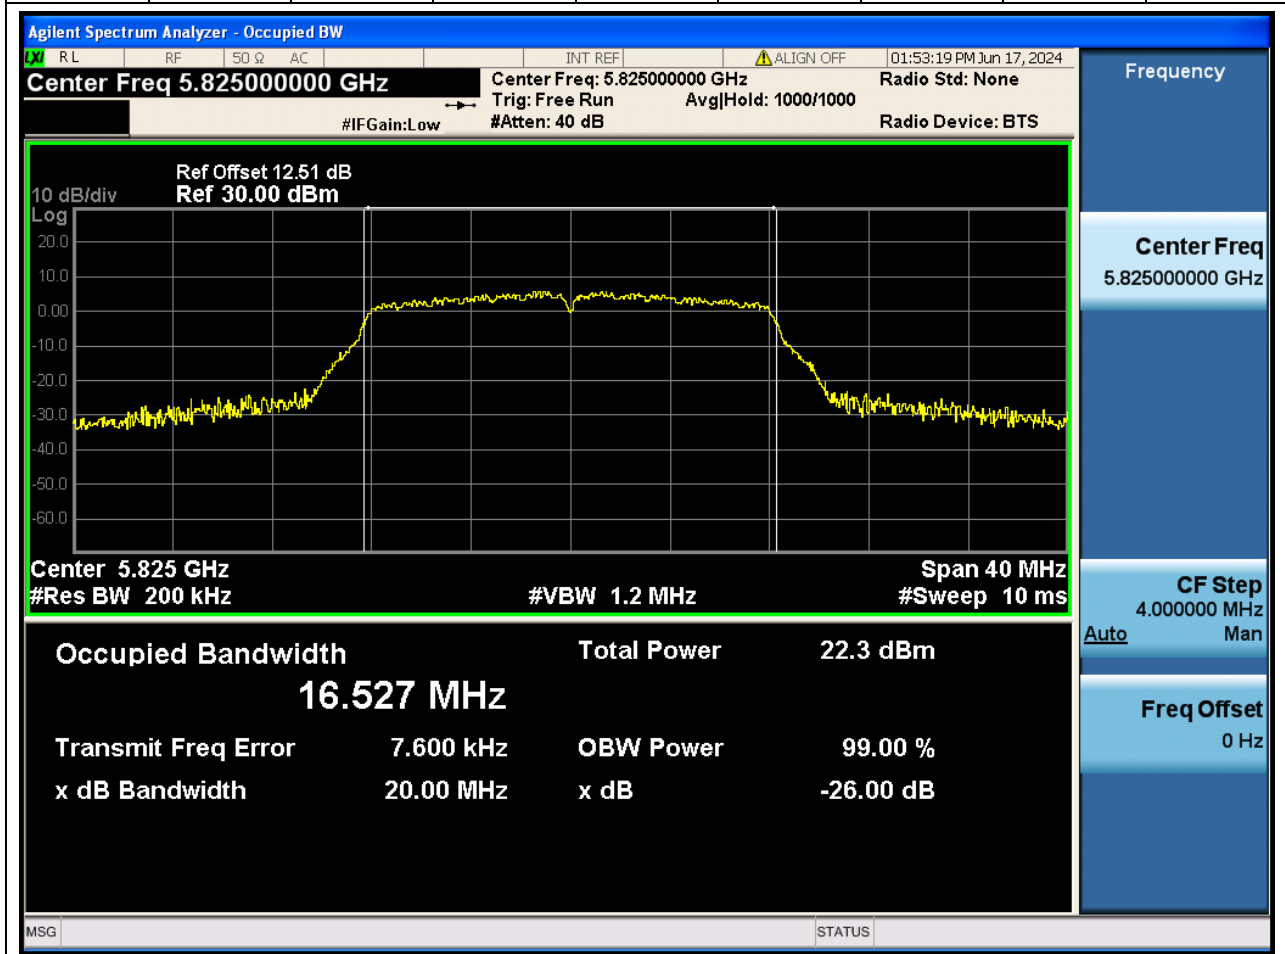

48. 802.11a_20M_U-NII-3_H

48.1. A.2.2-99% Bandwidth(NTNV)

Center Frequency (MHz)	OBW Power (%)		RBW (MHz)	Detector	Limit (MHz)	OBW (MHz)	Verdict
5825	99		0.2	Peak	0	16.526511	N/A