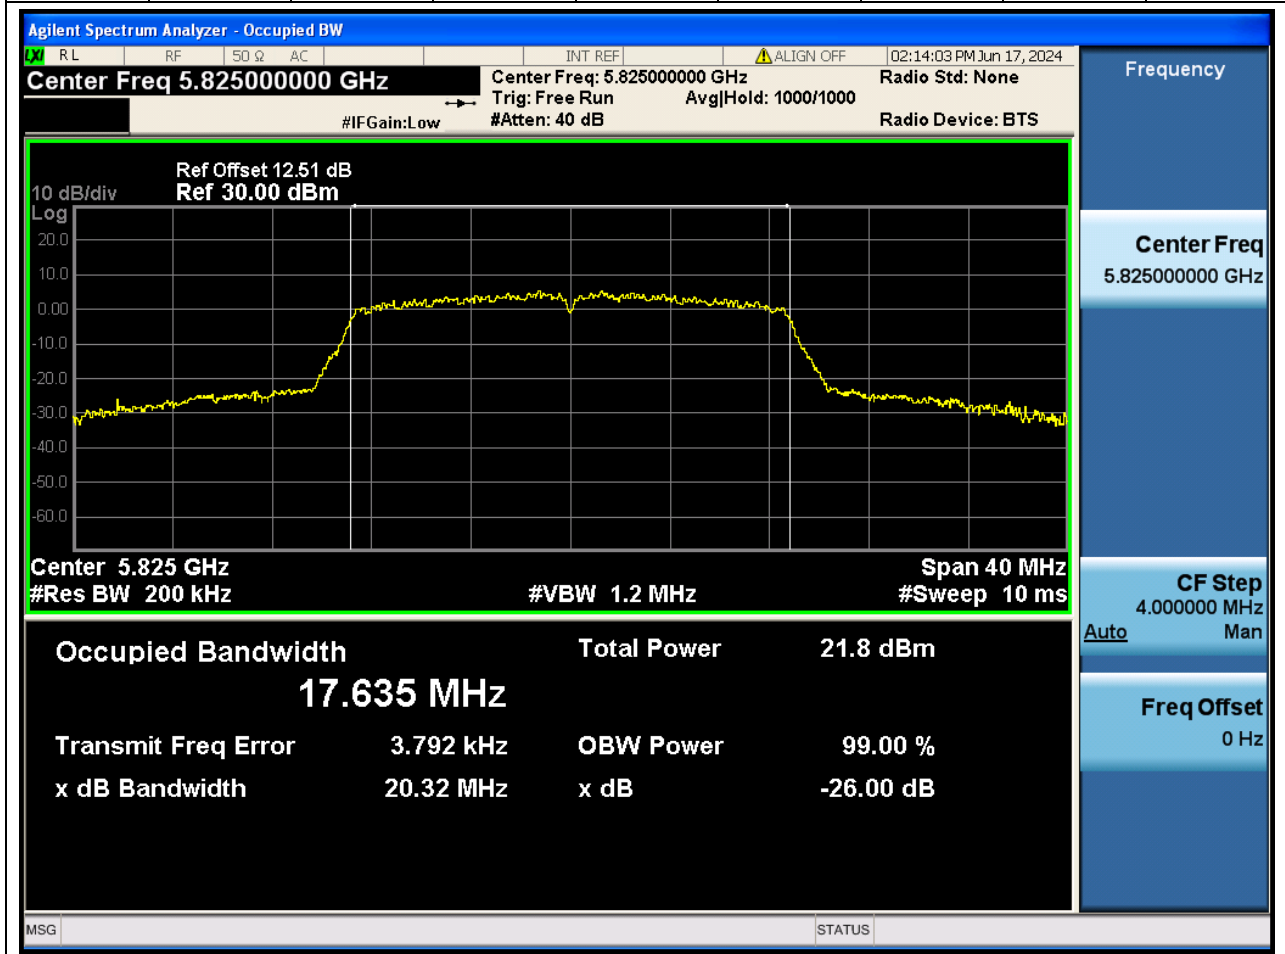

51. 802.11n_20M_U-NII-3_H

51.1. A.2.2-99% Bandwidth(NTNV)

Center Frequency (MHz)	OBW Power (%)		RBW (MHz)	Detector	Limit (MHz)	OBW (MHz)		Verdict
5825	99		0.2	Peak	0	17.63485		N/A