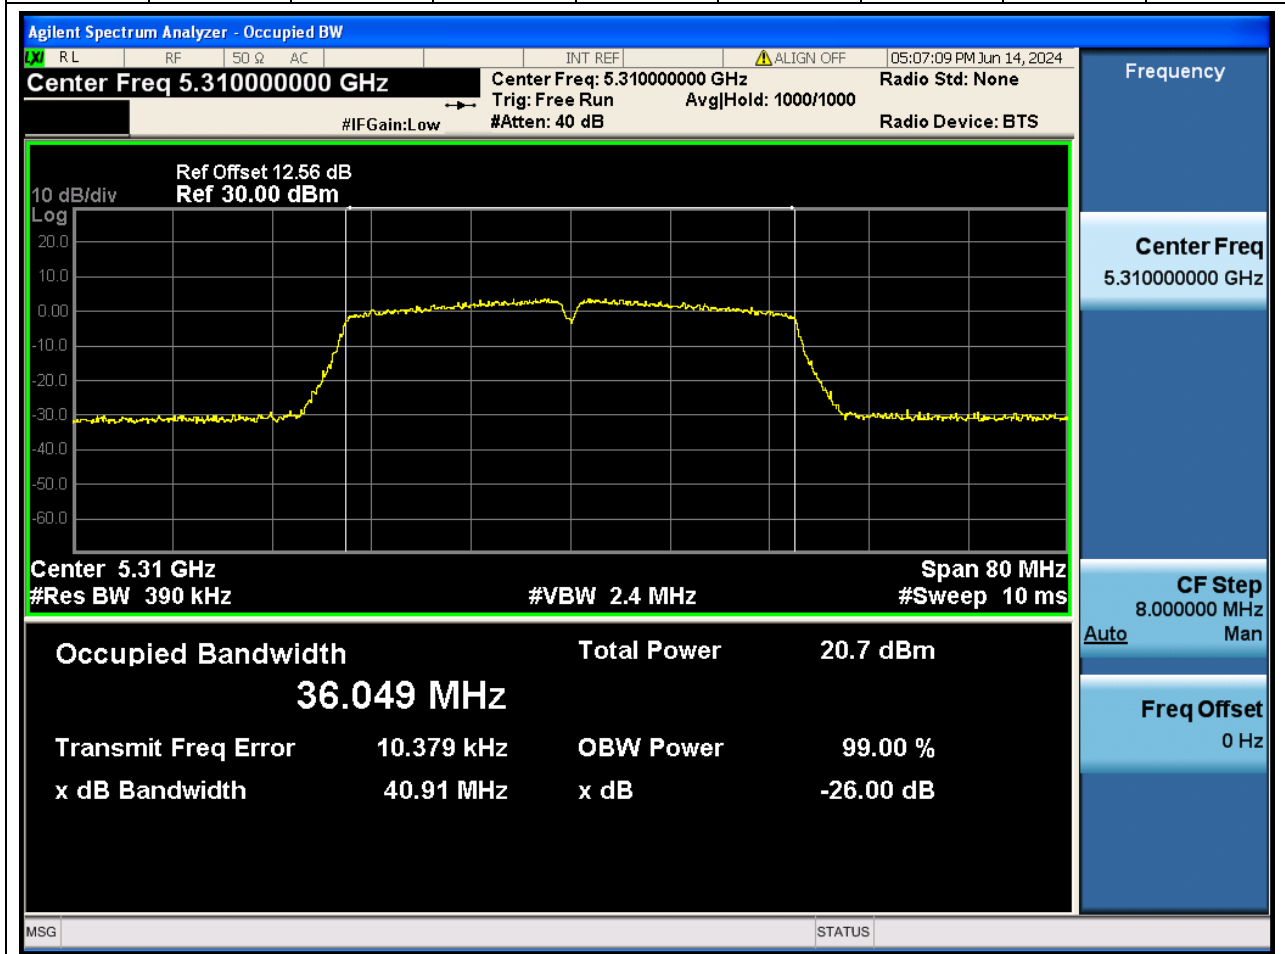

27. 802.11ac_40M_U-NII-2A_H

27.1. A.2.2-99% Bandwidth(NTNV)

Center Frequency (MHz)	OBW Power (%)		RBW (MHz)	Detector	Limit (MHz)	OBW (MHz)	Verdict
5310	99		0.39	Peak	0	36.048819	N/A