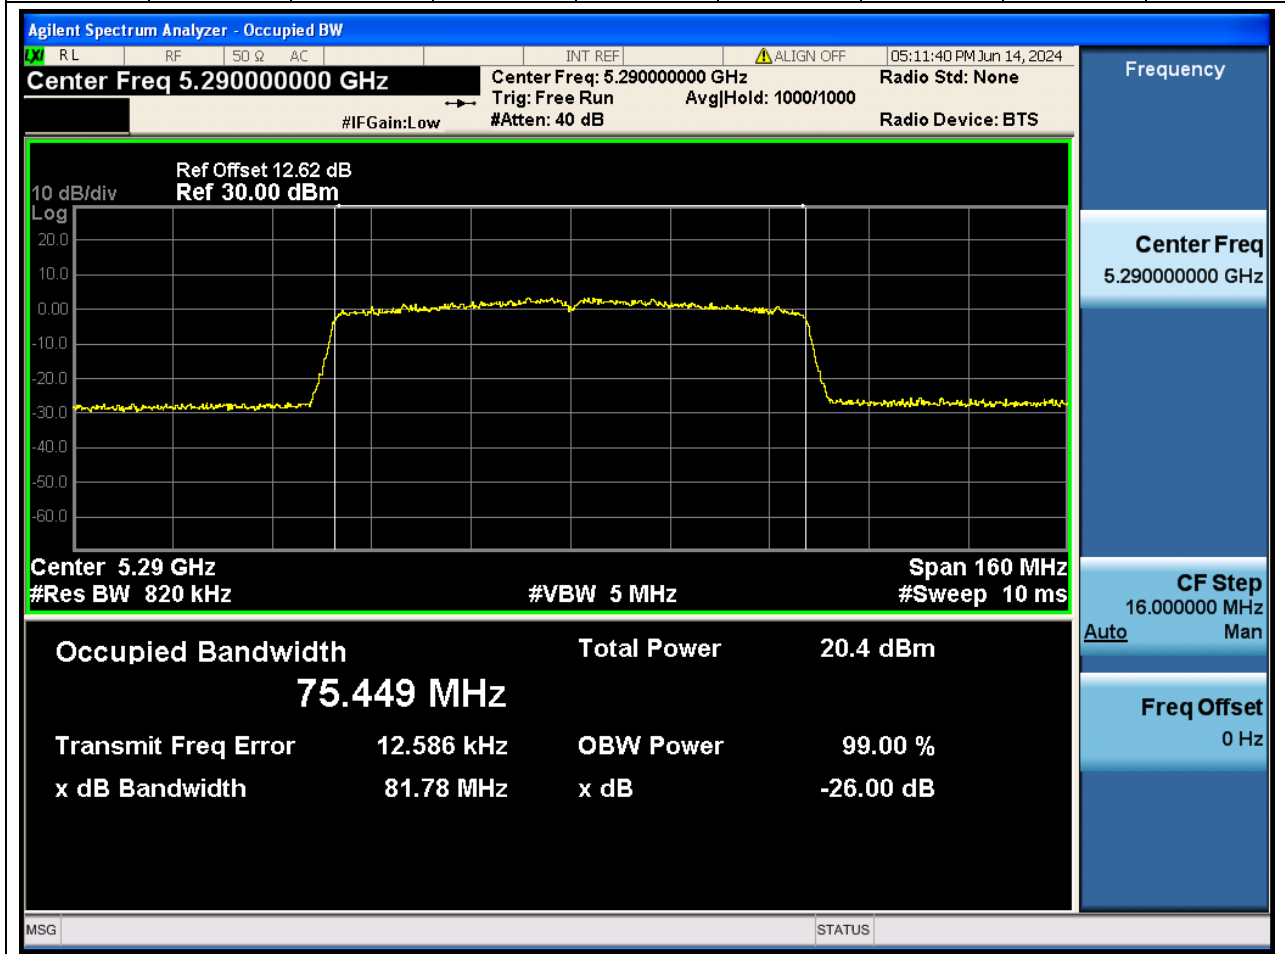

28. 802.11ac_80M_U-NII-2A_M

28.1. A.2.2-99% Bandwidth(NTNV)

Center Frequency (MHz)	OBW Power (%)		RBW (MHz)	Detector	Limit (MHz)	OBW (MHz)		Verdict
5290	99		0.82	Peak	0	75.44898		N/A