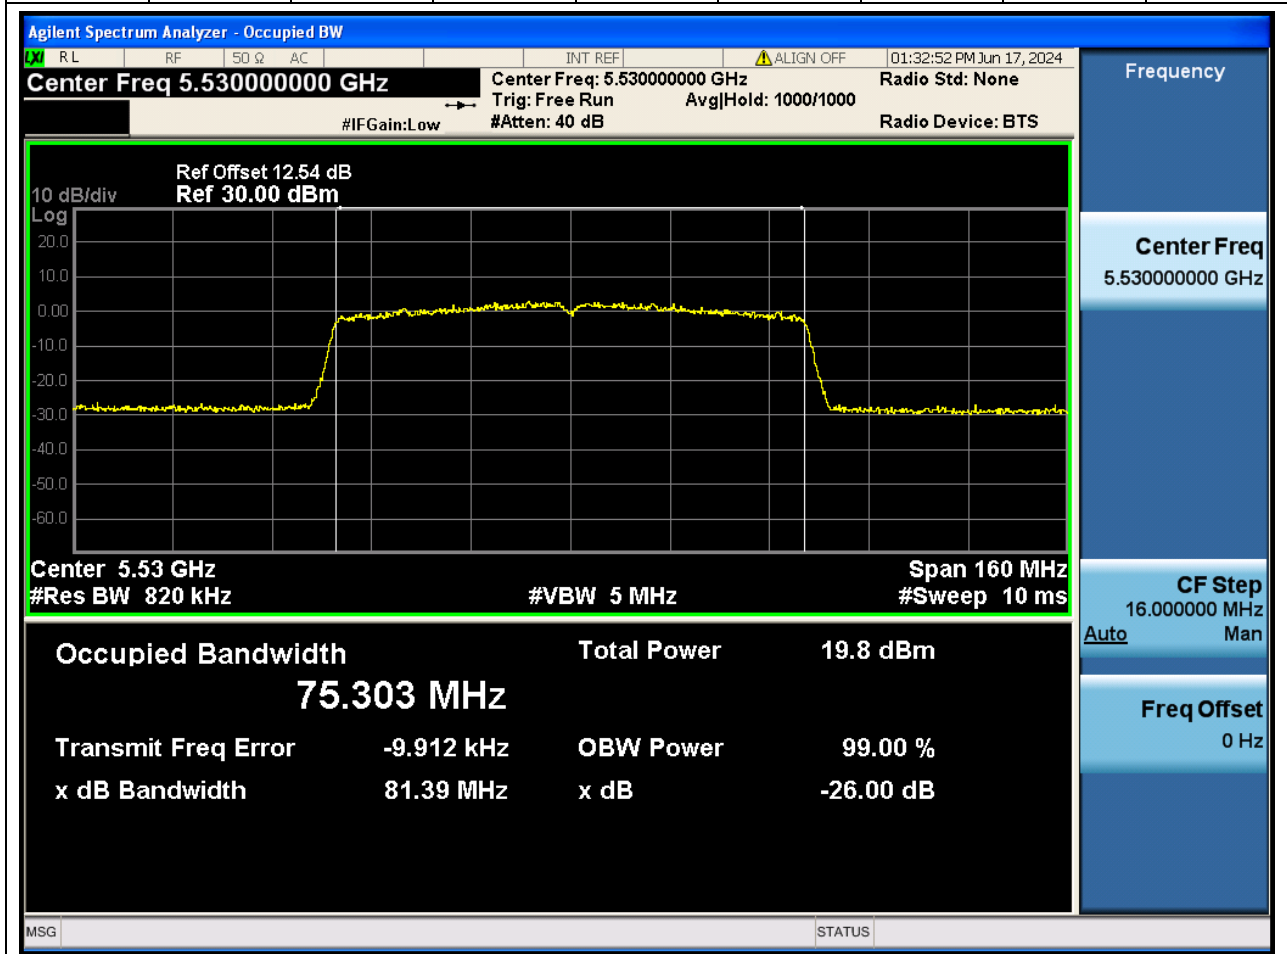

44. 802.11ac_80M_U-NII-2C_L

44.1. A.2.2-99% Bandwidth(NTNV)

Center Frequency (MHz)	OBW Power (%)		RBW (MHz)	Detector	Limit (MHz)	OBW (MHz)		Verdict
5530	99		0.82	Peak	0	75.303192		N/A