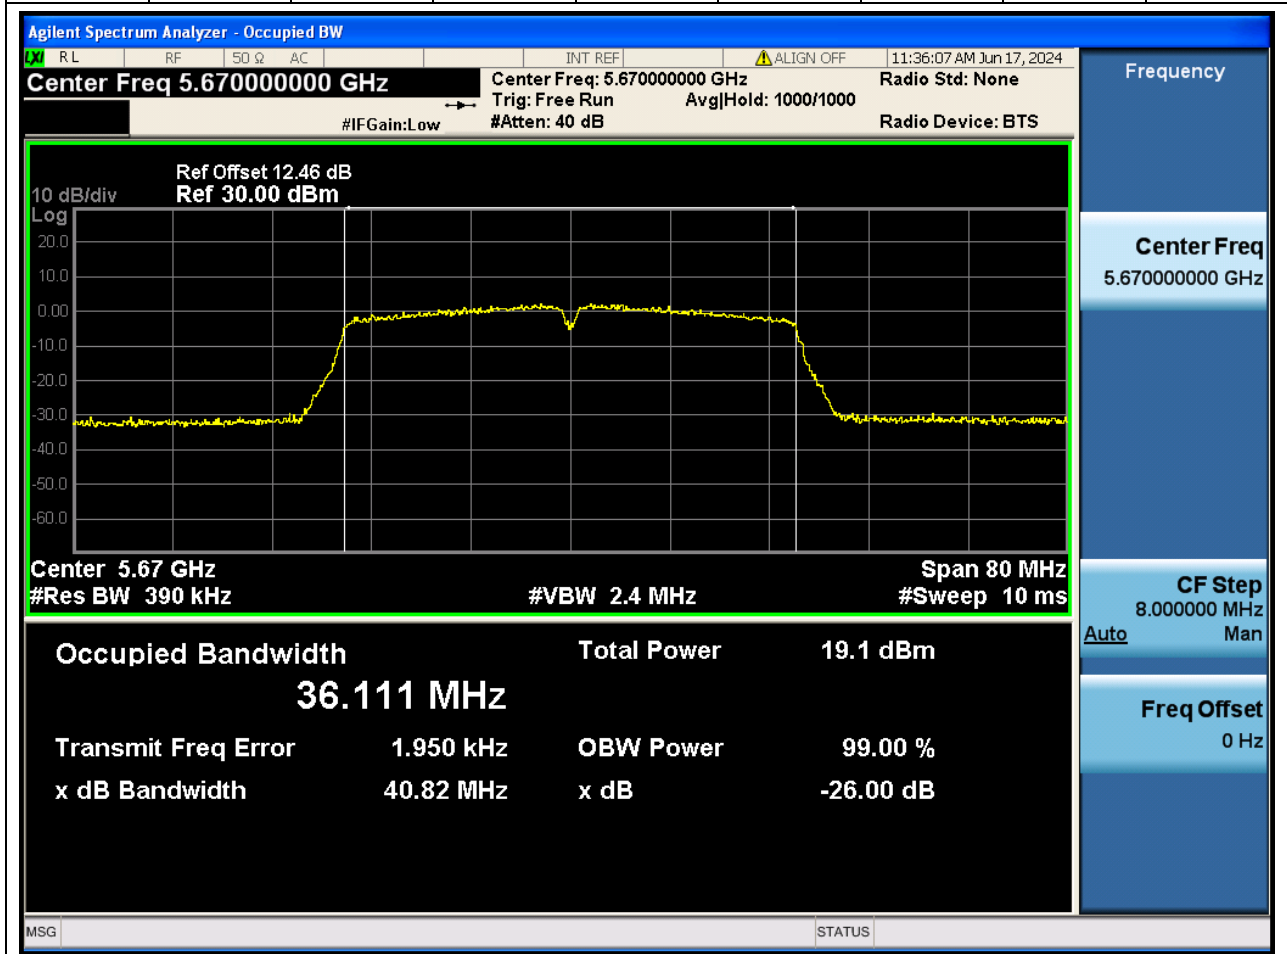

43. 802.11ac_40M_U-NII-2C_H

43.1. A.2.2-99% Bandwidth(NTNV)

Center Frequency (MHz)	OBW Power (%)	RBW (MHz)	Detector	Limit (MHz)	OBW (MHz)	Verdict
5670	99	0.39	Peak	0	36.110516	N/A