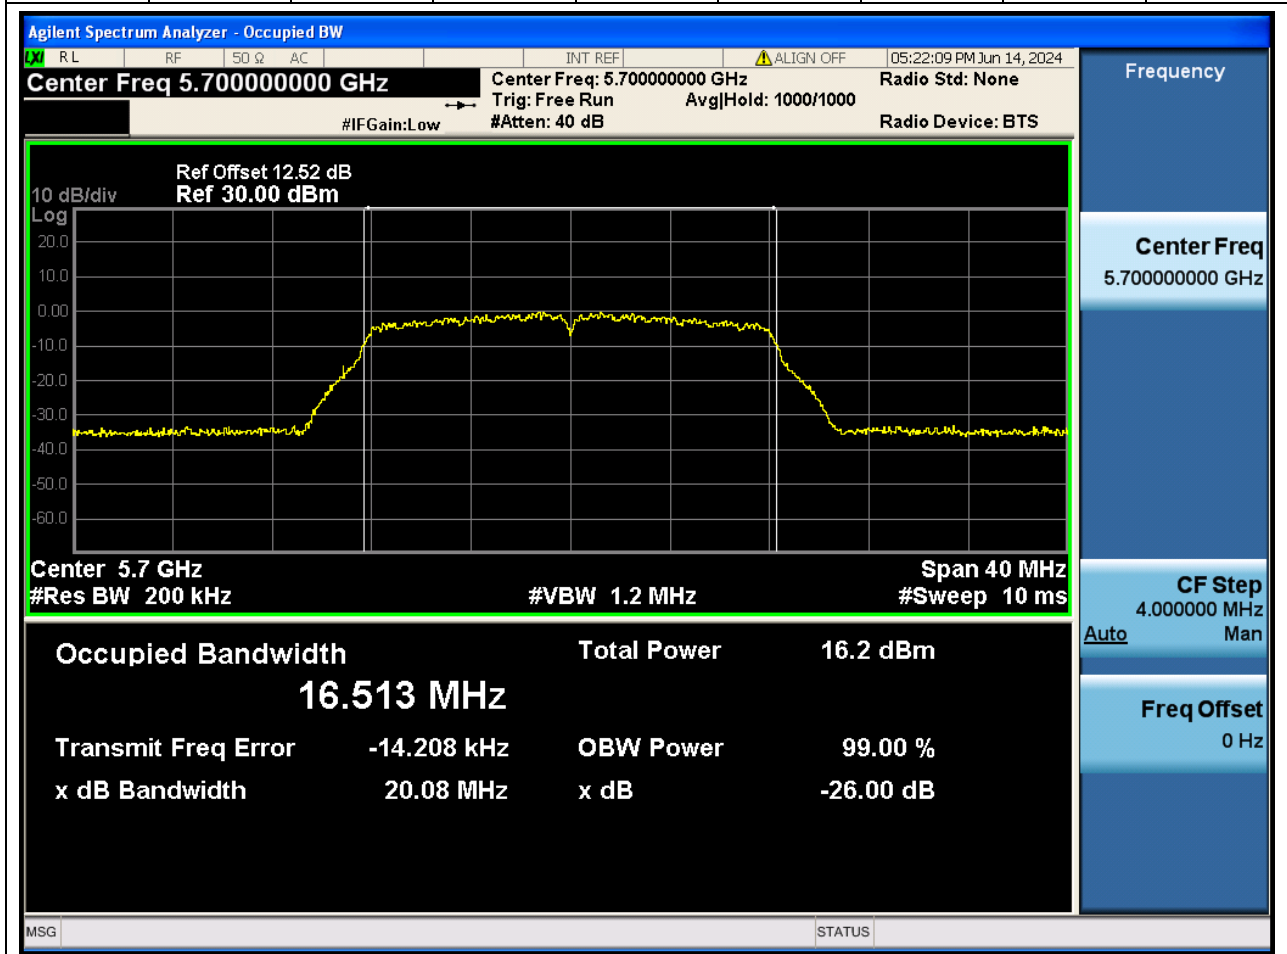

31. 802.11a_20M_U-NII-2C_H

31.1. A.2.2-99% Bandwidth(NTNV)

Center Frequency (MHz)	OBW Power (%)		RBW (MHz)	Detector	Limit (MHz)	OBW (MHz)		Verdict
5700	99		0.2	Peak	0	16.513142		N/A