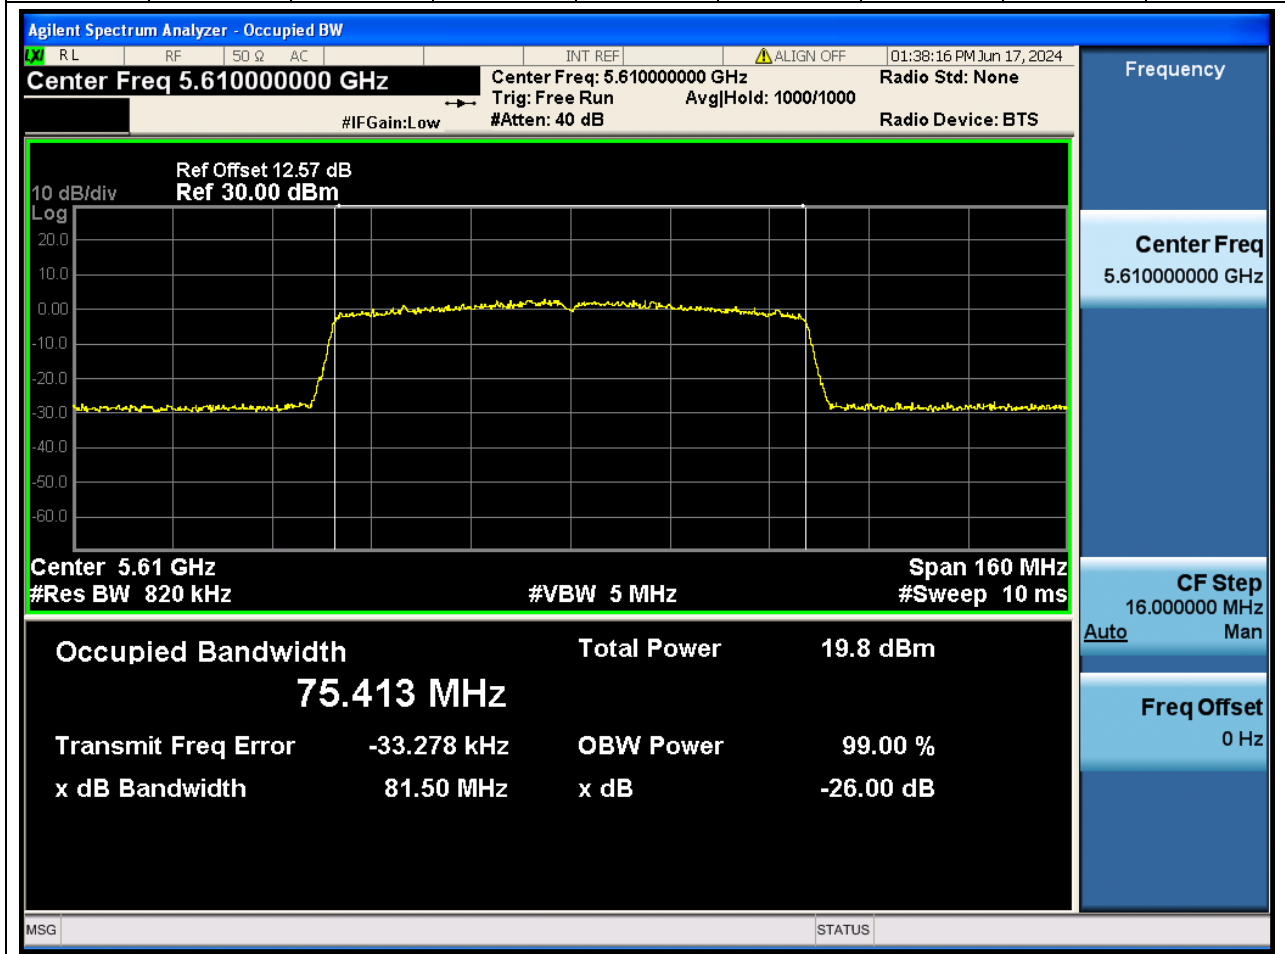

45. 802.11ac_80M_U-NII-2C_M

45.1. A.2.2-99% Bandwidth(NTNV)

Center Frequency (MHz)	OBW Power (%)		RBW (MHz)	Detector	Limit (MHz)	OBW (MHz)		Verdict
5610	99		0.82	Peak	0	75.41319		N/A