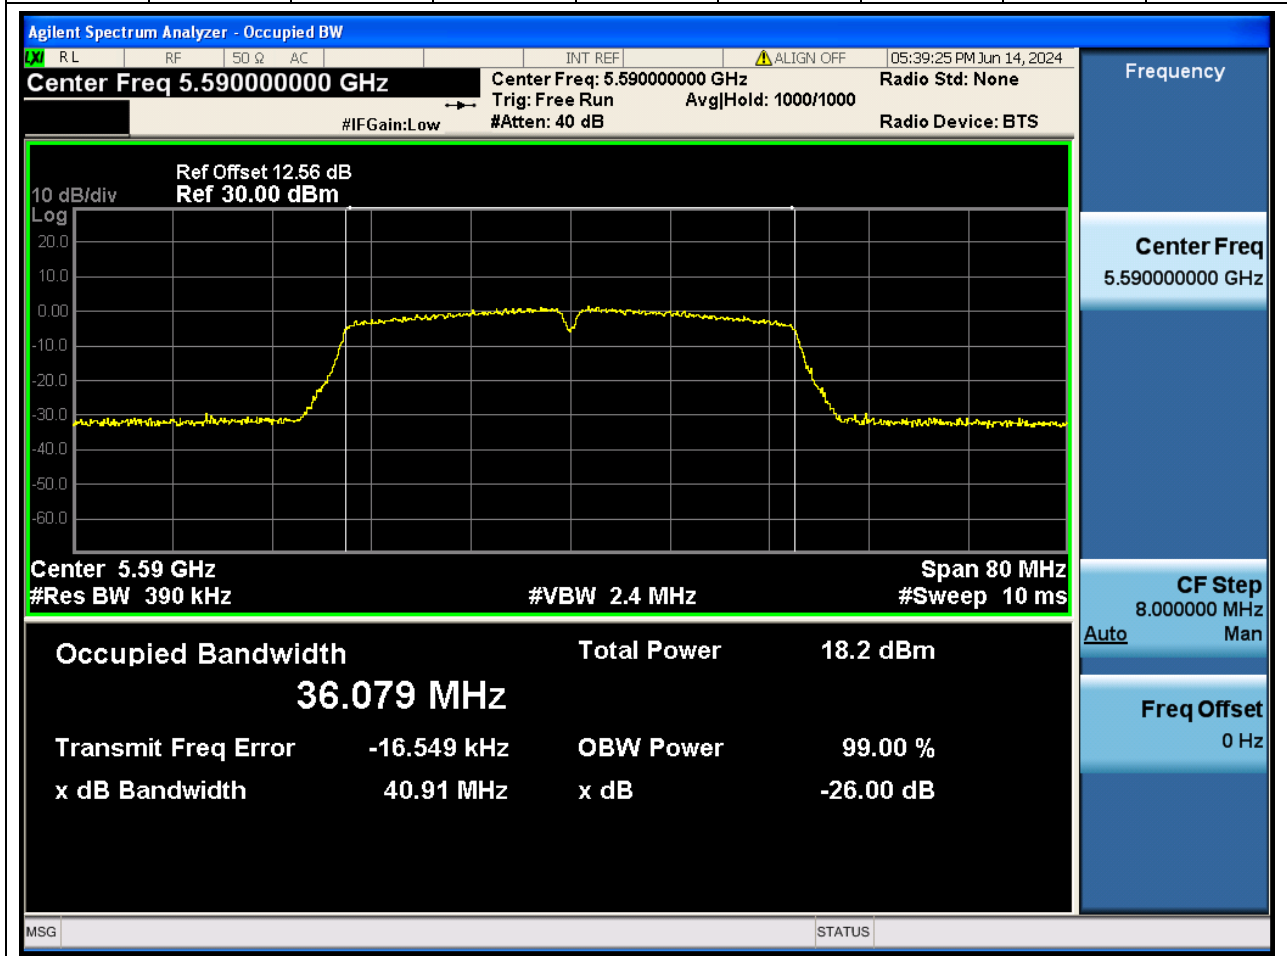

36. 802.11n_40M_U-NII-2C_M

36.1. A.2.2-99% Bandwidth(NTNV)

Center Frequency (MHz)	OBW Power (%)		RBW (MHz)	Detector	Limit (MHz)	OBW (MHz)	Verdict
5590	99		0.39	Peak	0	36.078581	N/A