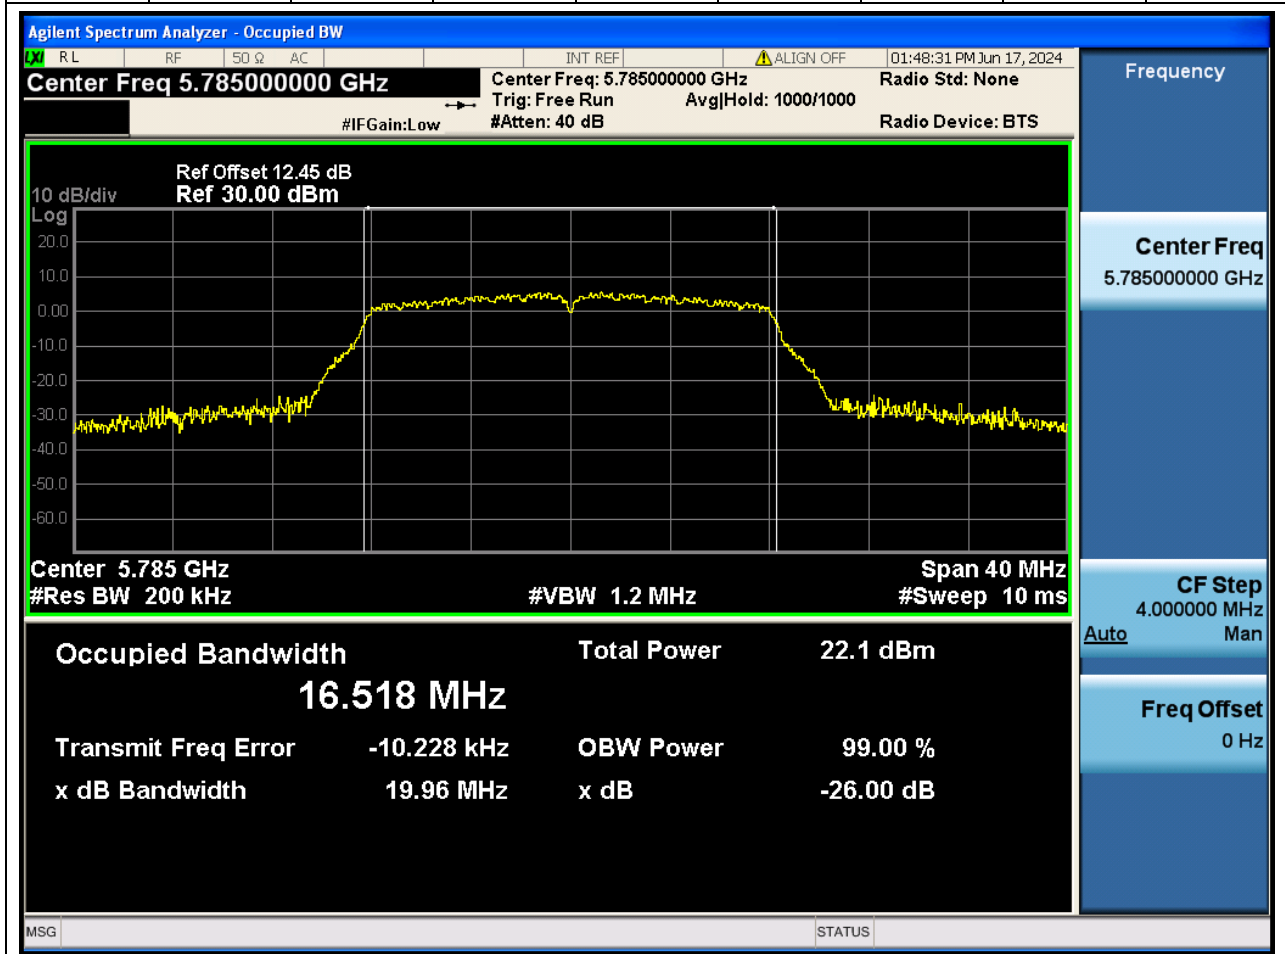

47. 802.11a_20M_U-NII-3_M

47.1. A.2.2-99% Bandwidth(NTNV)

Center Frequency (MHz)	OBW Power (%)		RBW (MHz)	Detector	Limit (MHz)	OBW (MHz)	Verdict
5785	99		0.2	Peak	0	16.517998	N/A