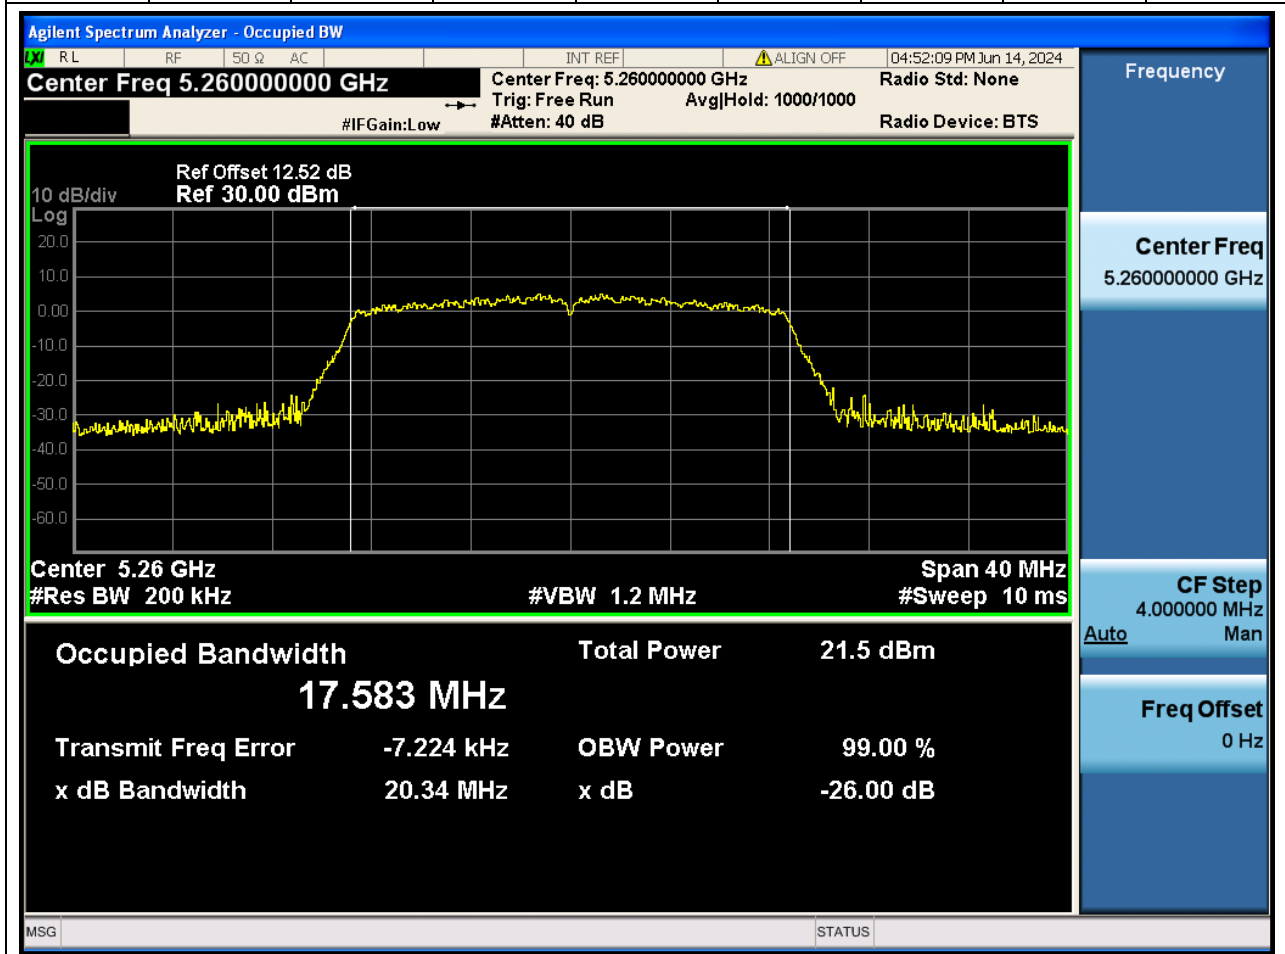

23. 802.11ac_20M_U-NII-2A_L

23.1. A.2.2-99% Bandwidth(NTNV)

Center Frequency (MHz)	OBW Power (%)		RBW (MHz)	Detector	Limit (MHz)	OBW (MHz)	Verdict
5260	99		0.2	Peak	0	17.582942	N/A