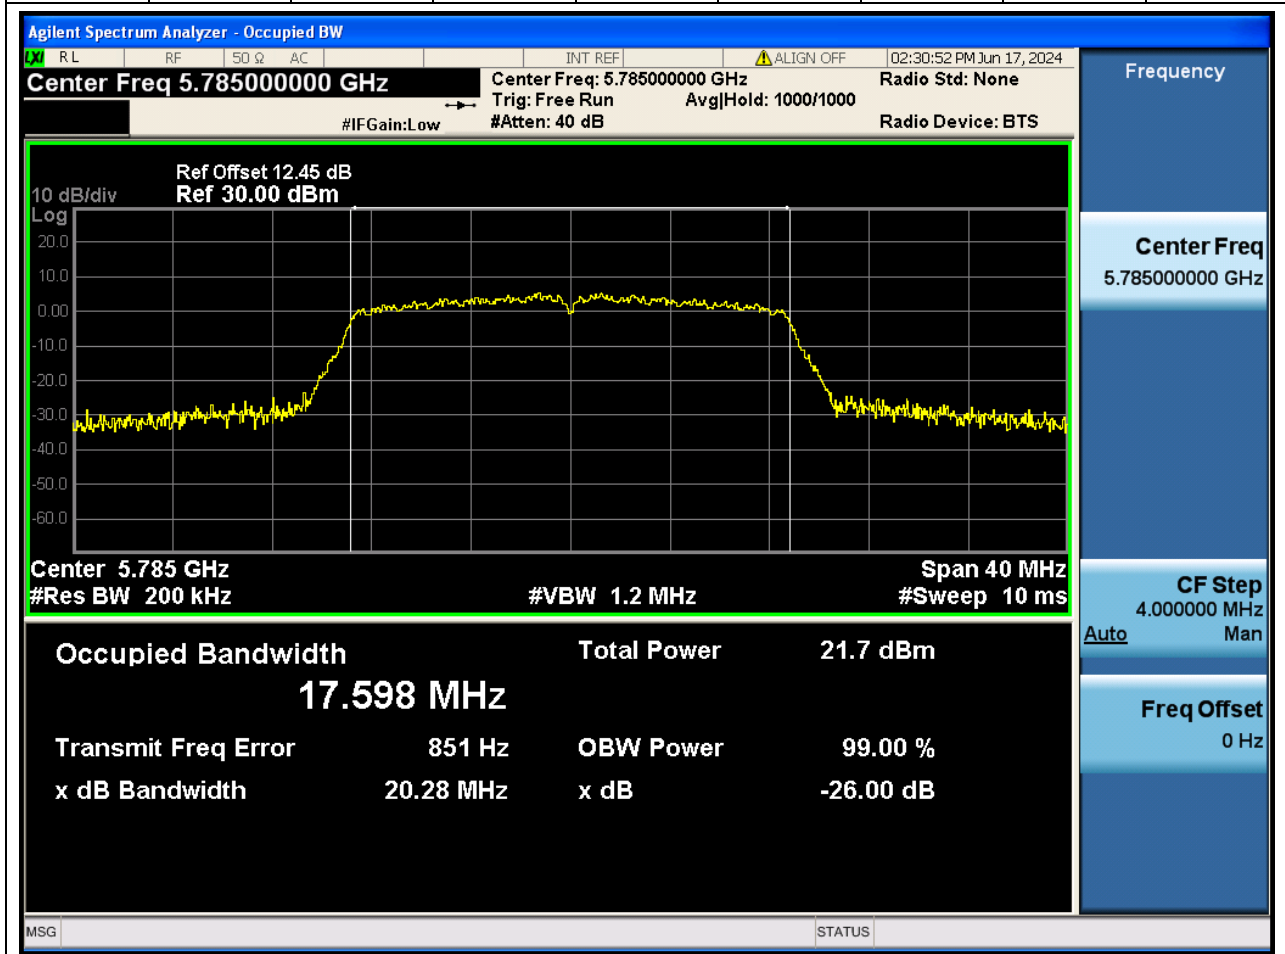

55. 802.11ac_20M_U-NII-3_M

55.1. A.2.2-99% Bandwidth(NTNV)

Center Frequency (MHz)	OBW Power (%)		RBW (MHz)	Detector	Limit (MHz)	OBW (MHz)		Verdict
5785	99		0.2	Peak	0	17.598118		N/A