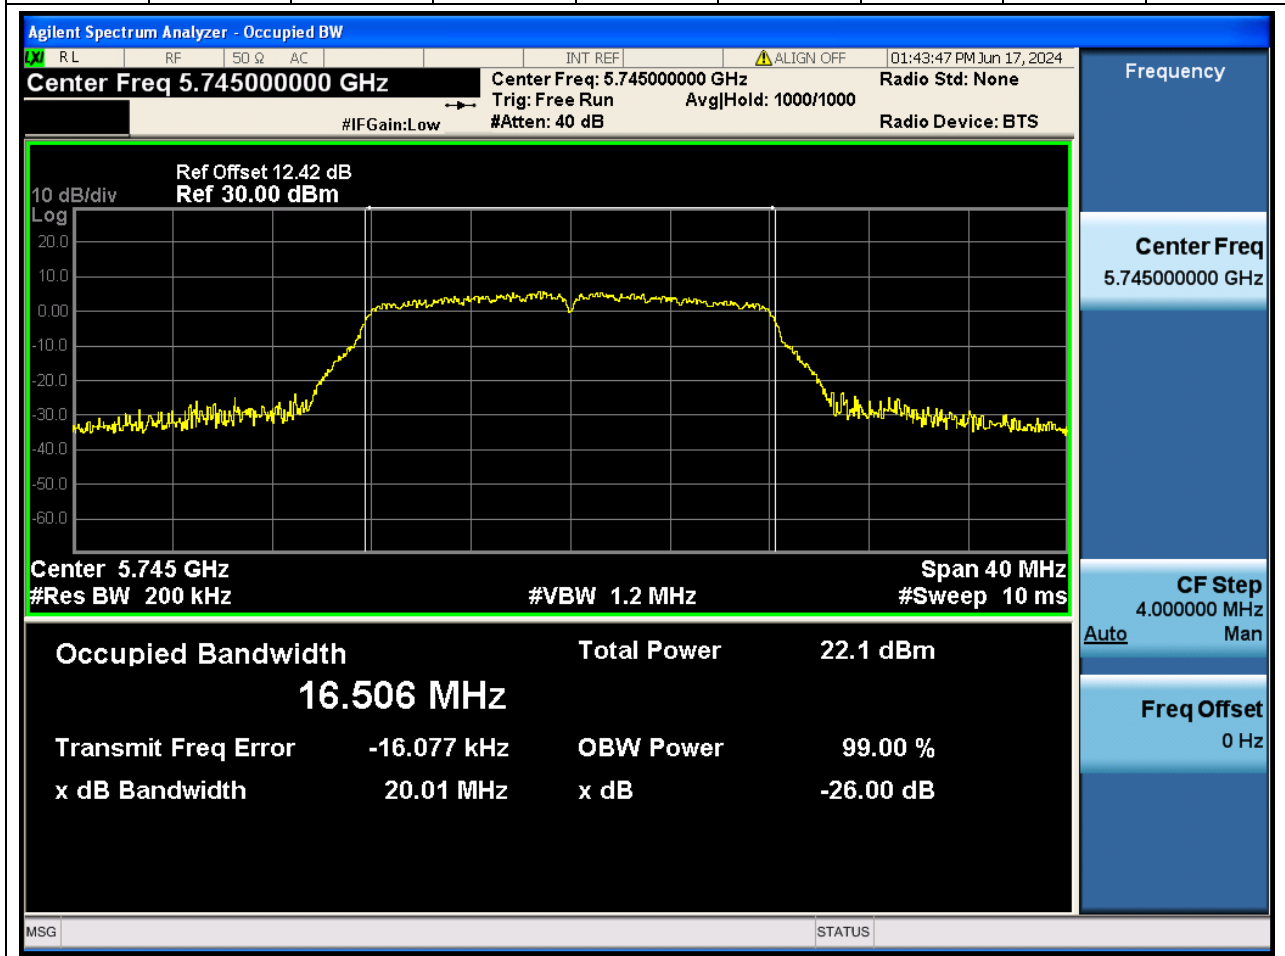

46. 802.11a_20M_U-NII-3_L

46.1. A.2.2-99% Bandwidth(NTNV)

Center Frequency (MHz)	OBW Power (%)		RBW (MHz)	Detector	Limit (MHz)	OBW (MHz)		Verdict
5745	99		0.2	Peak	0	16.50622		N/A