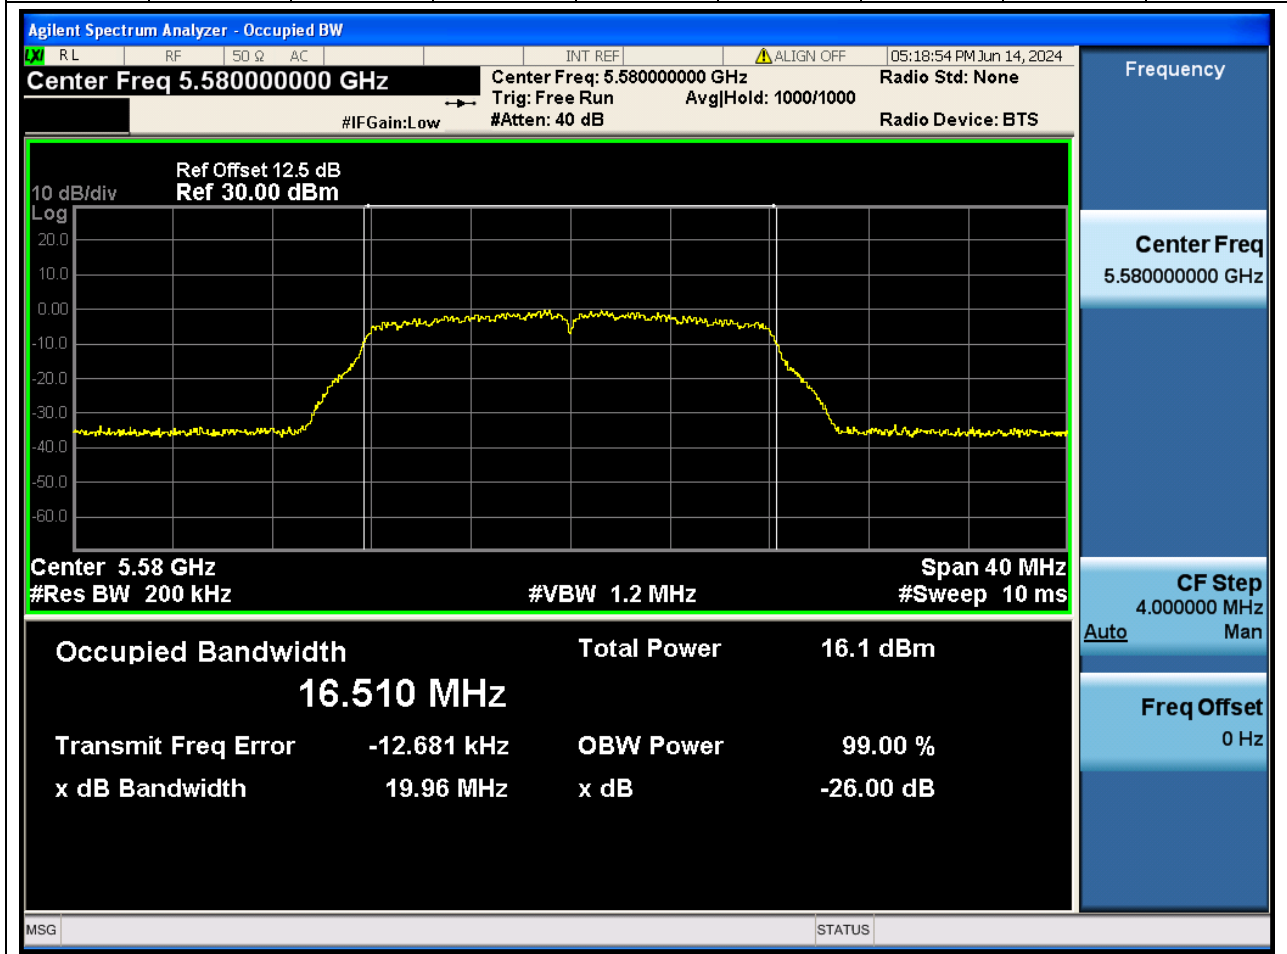

30. 802.11a_20M_U-NII-2C_M

30.1. A.2.2-99% Bandwidth(NTNV)

Center Frequency (MHz)	OBW Power (%)		RBW (MHz)	Detector	Limit (MHz)	OBW (MHz)		Verdict
5580	99		0.2	Peak	0	16.51015		N/A