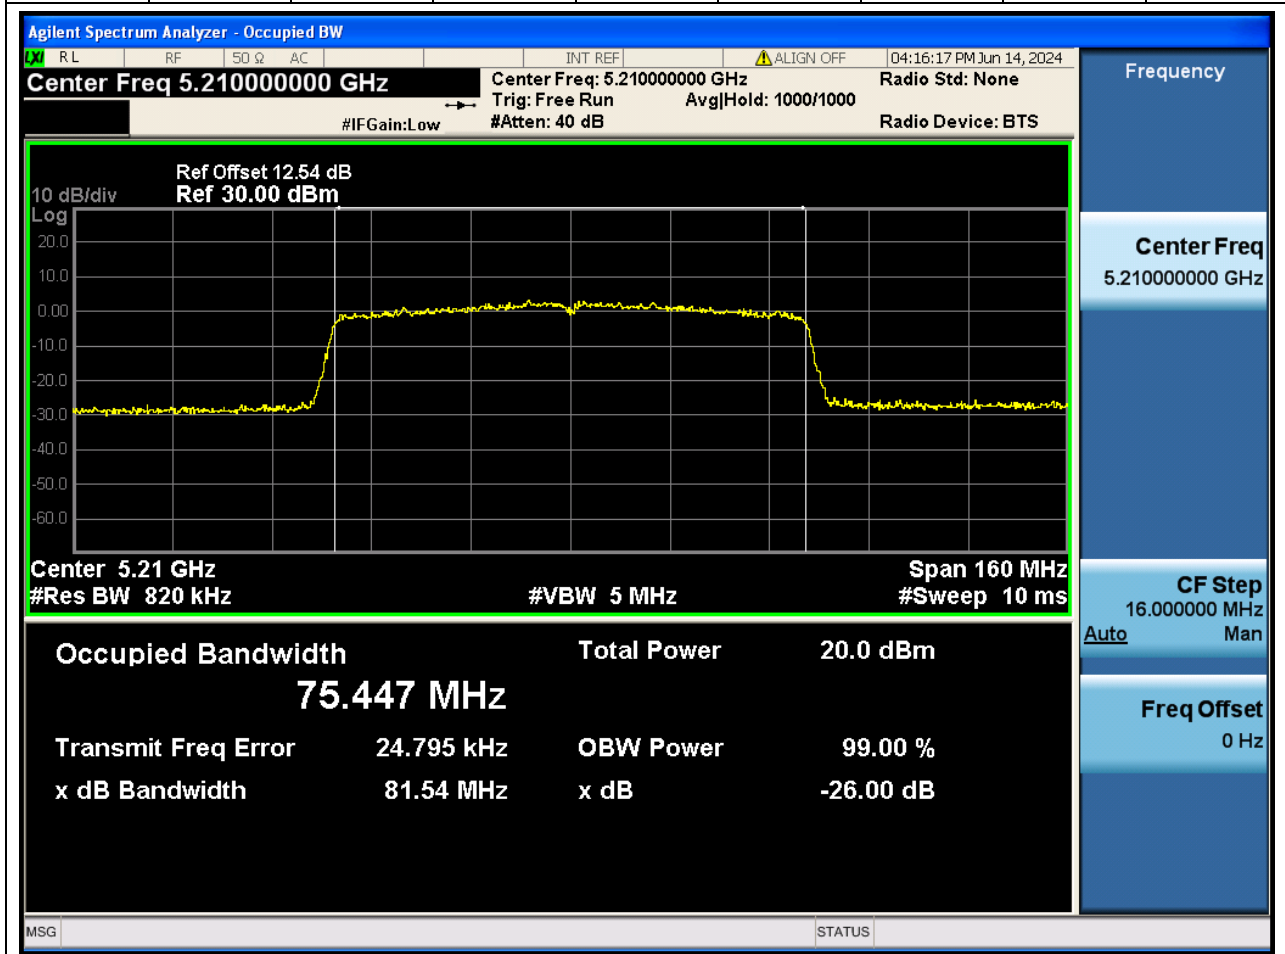

14. 802.11ac_80M_U-NII-1_M

14.1. A.2.2-99% Bandwidth(NTNV)

Center Frequency (MHz)	OBW Power (%)		RBW (MHz)	Detector	Limit (MHz)	OBW (MHz)		Verdict
5210	99		0.82	Peak	0	75.447085		N/A