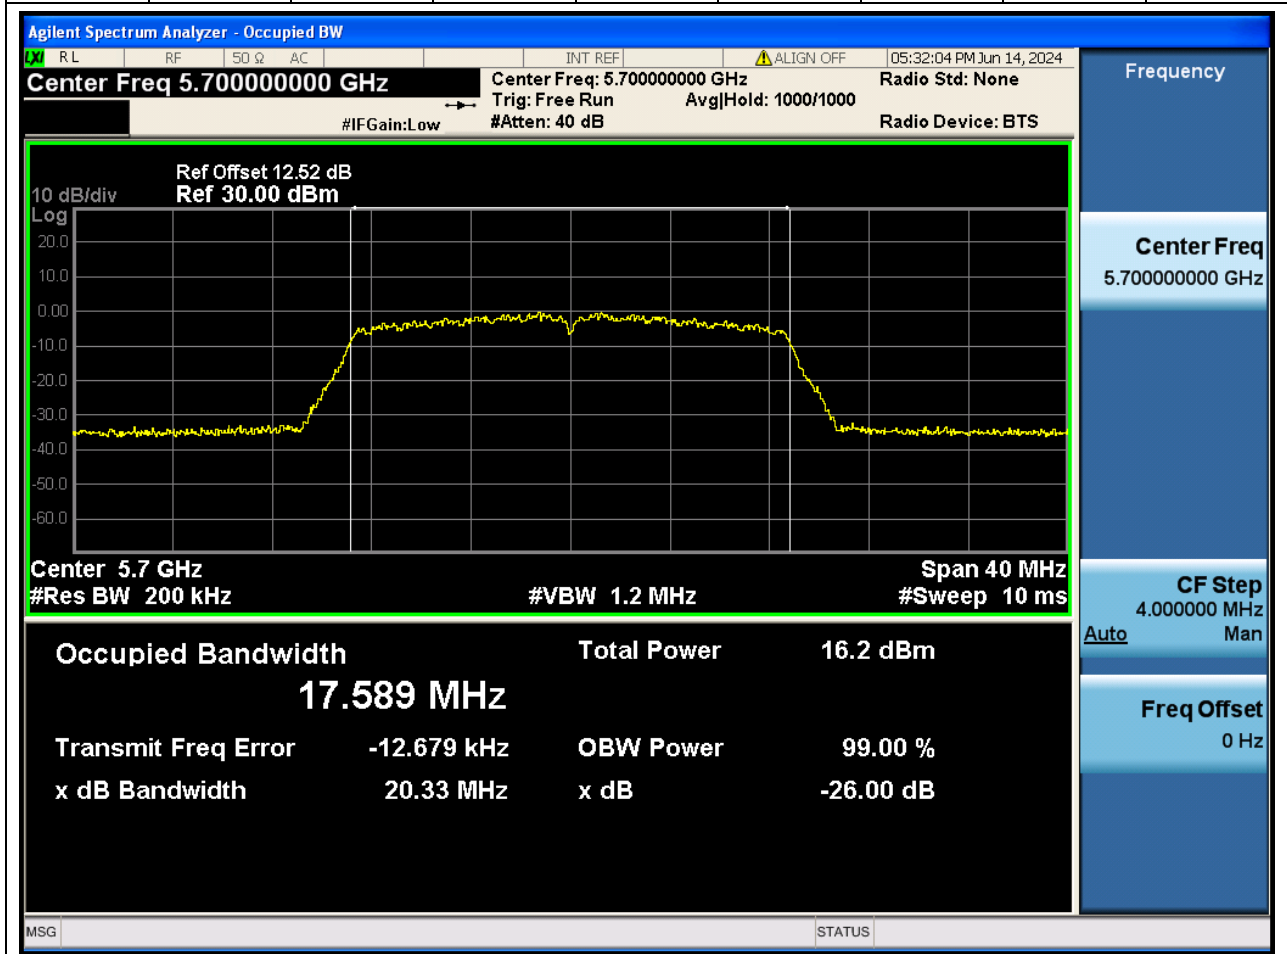

34. 802.11n_20M_U-NII-2C_H

34.1. A.2.2-99% Bandwidth(NTNV)

Center Frequency (MHz)	OBW Power (%)		RBW (MHz)	Detector	Limit (MHz)	OBW (MHz)	Verdict
5700	99		0.2	Peak	0	17.589342	N/A