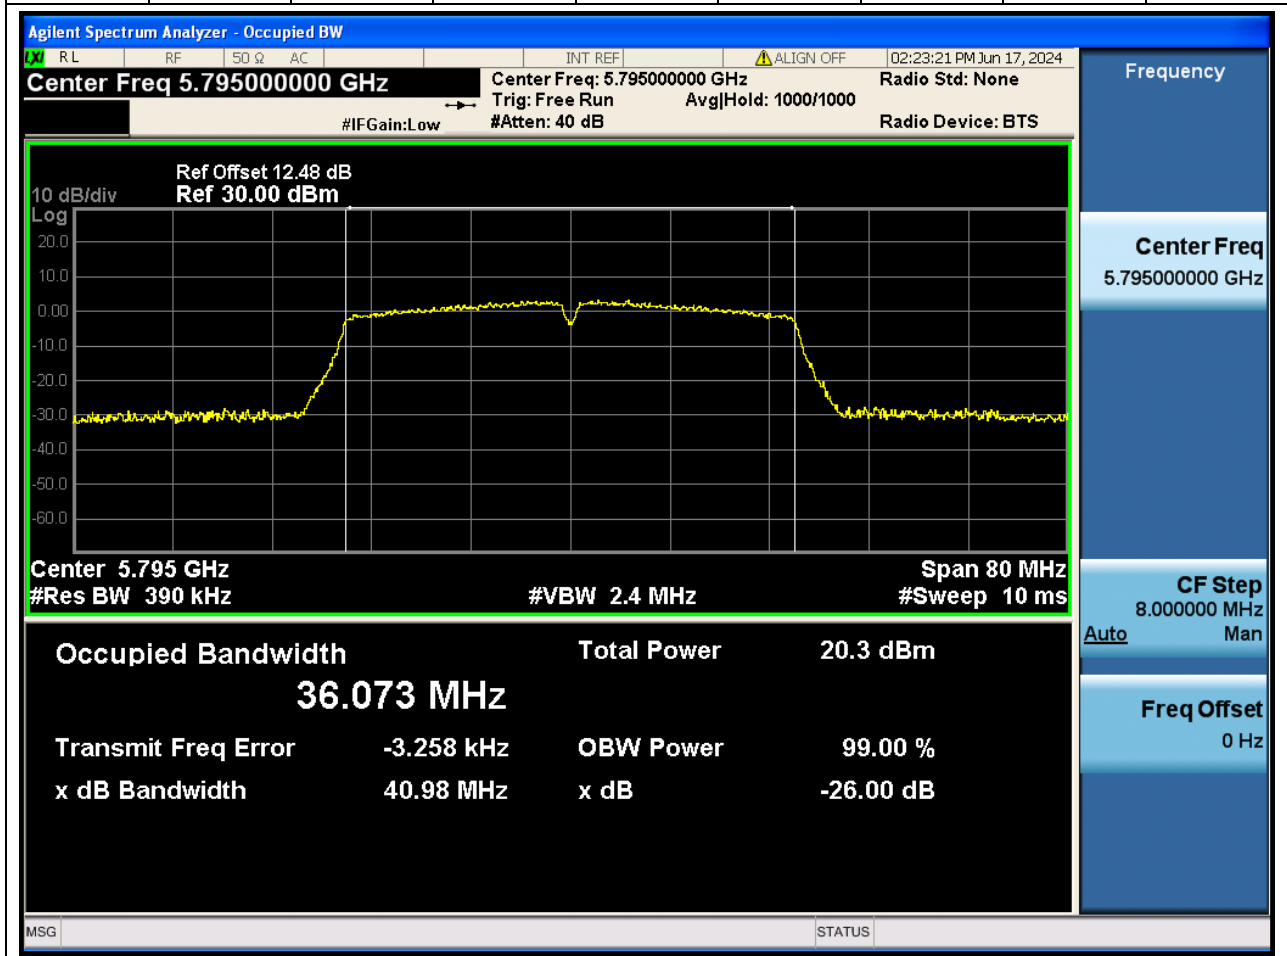

53. 802.11n_40M_U-NII-3_H

53.1. A.2.2-99% Bandwidth(NTNV)

Center Frequency (MHz)	OBW Power (%)		RBW (MHz)	Detector	Limit (MHz)	OBW (MHz)		Verdict
5795	99		0.39	Peak	0	36.07301		N/A