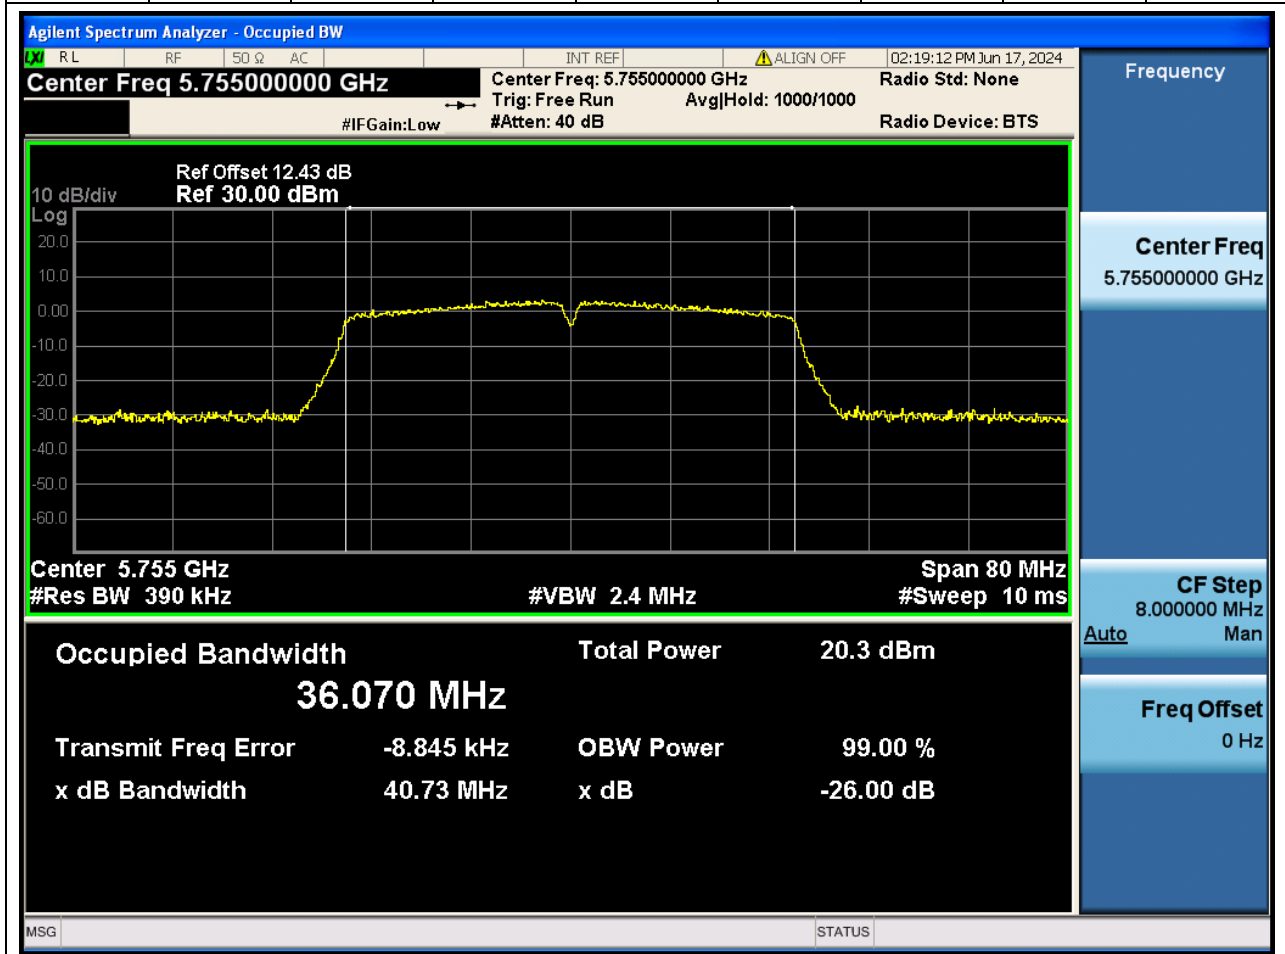

52. 802.11n_40M_U-NII-3_L

52.1. A.2.2-99% Bandwidth(NTNV)

Center Frequency (MHz)	OBW Power (%)		RBW (MHz)	Detector	Limit (MHz)	OBW (MHz)		Verdict
5755	99		0.39	Peak	0	36.069726		N/A