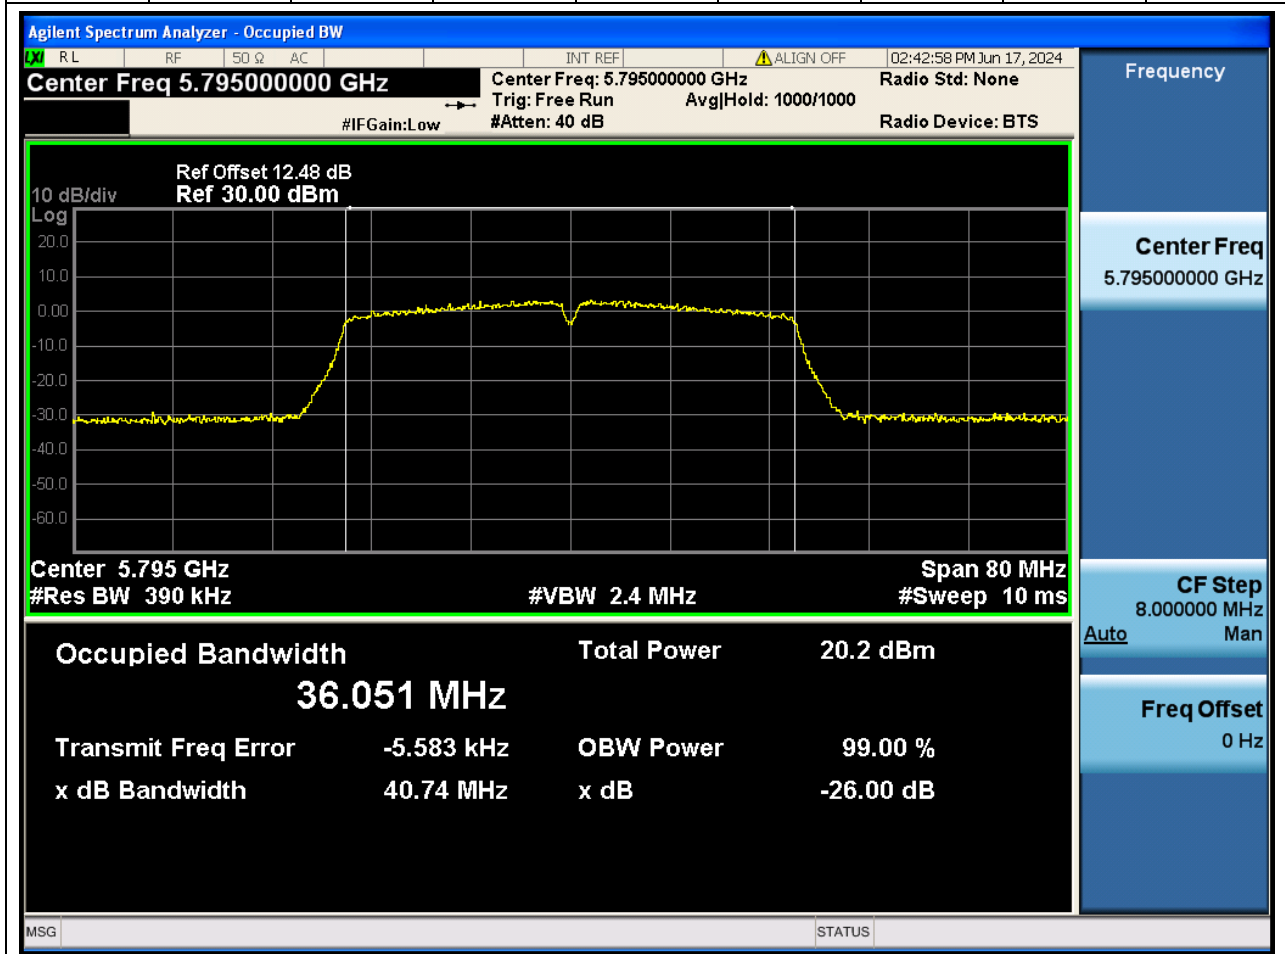

58. 802.11ac_40M_U-NII-3_H

58.1. A.2.2-99% Bandwidth(NTNV)

Center Frequency (MHz)	OBW Power (%)		RBW (MHz)	Detector	Limit (MHz)	OBW (MHz)	Verdict
5795	99		0.39	Peak	0	36.050695	N/A