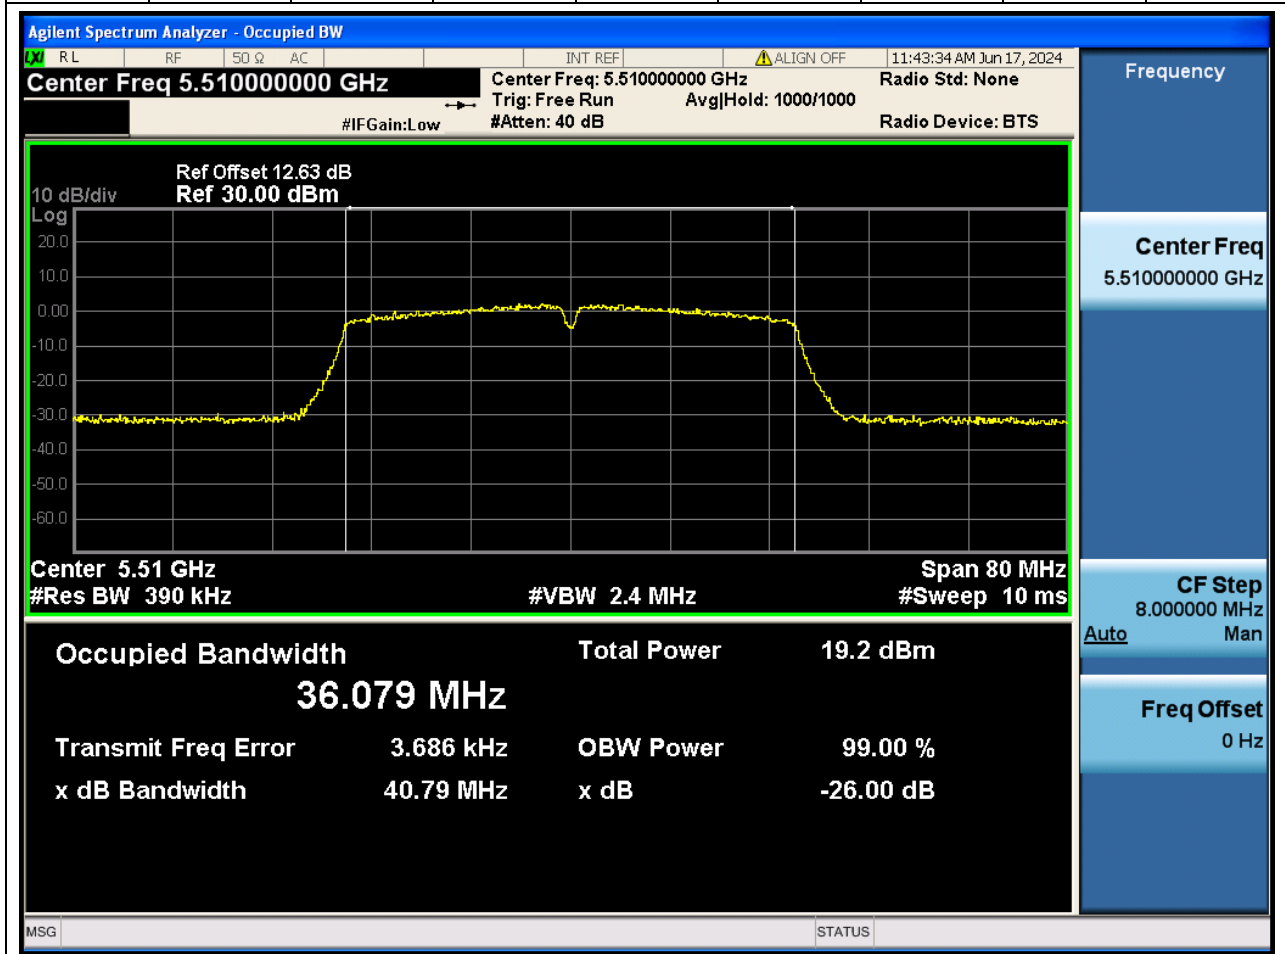

41. 802.11ac_40M_U-NII-2C_L

41.2. A.2.2-99% Bandwidth(NTNV)

Center Frequency (MHz)	OBW Power (%)		RBW (MHz)	Detector	Limit (MHz)	OBW (MHz)	Verdict
5510	99		0.39	Peak	0	36.078515	N/A