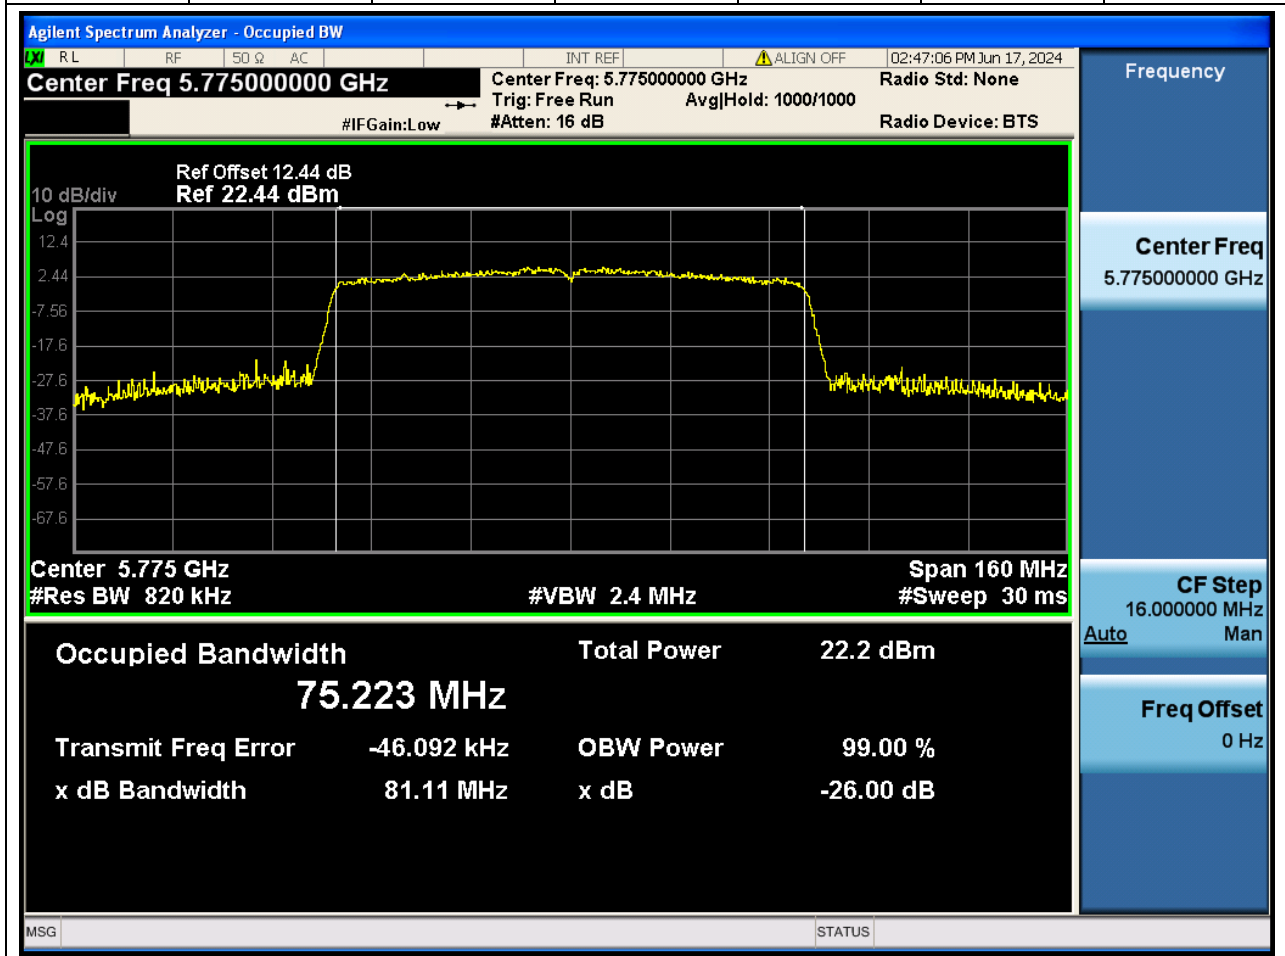

59. 802.11ac_80M_U-NII-3_M

59.1. A.2-26dB Bandwidth(NTNV)

Center Frequency (MHz)	XdB Down	RBW (MHz)	Detector	Limit (MHz)	XdB BandWidth (MHz)	Verdict
5775	26	0.82	Peak	0	81.114397	N/A