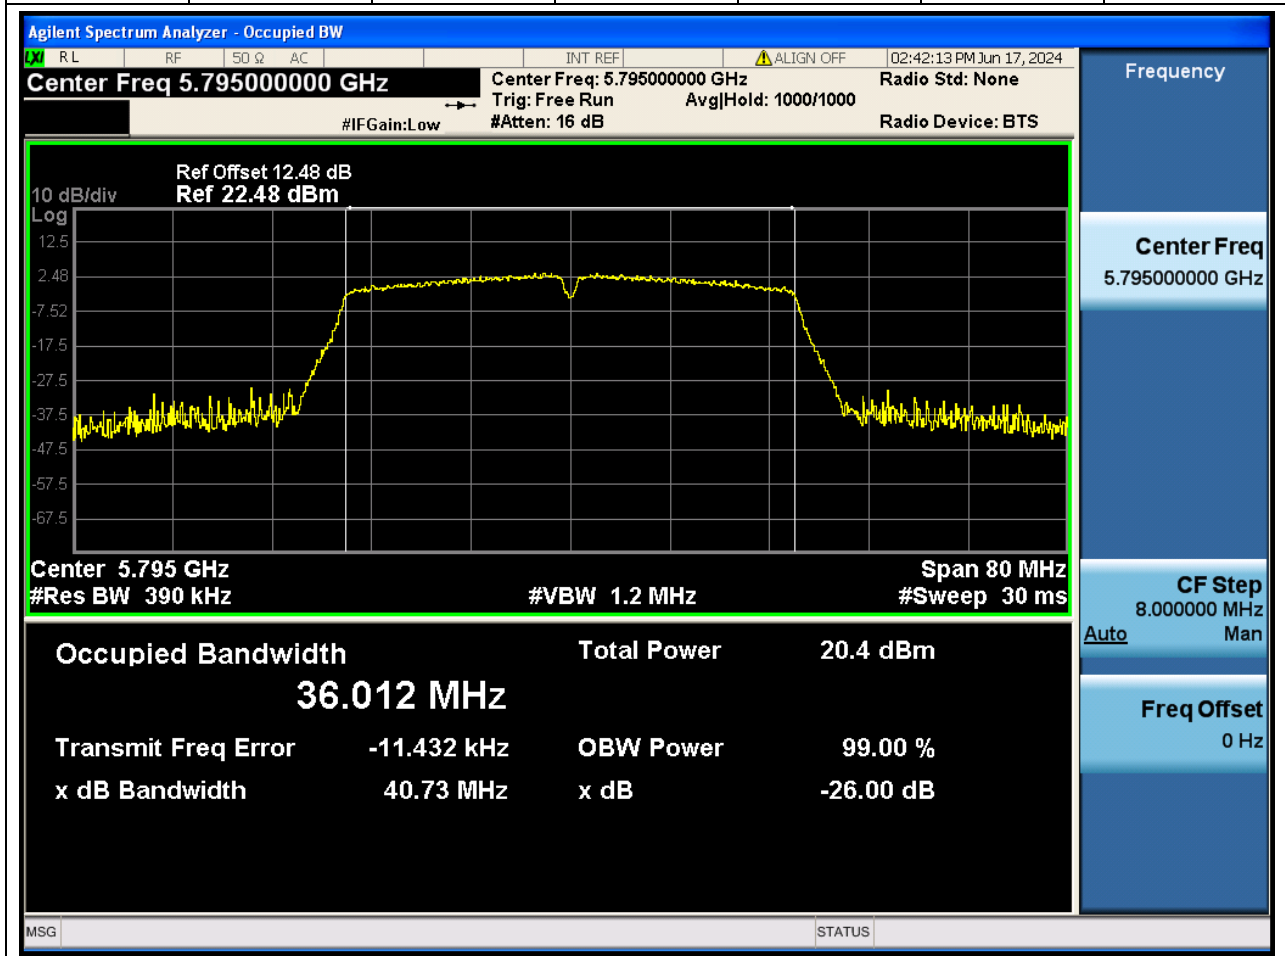

58. 802.11ac_40M_U-NII-3_H

58.1. A.2-26dB Bandwidth(NTNV)

Center Frequency (MHz)	XdB Down	RBW (MHz)	Detector	Limit (MHz)	XdB BandWidth (MHz)	Verdict
5795	26	0.39	Peak	0	40.73446	N/A