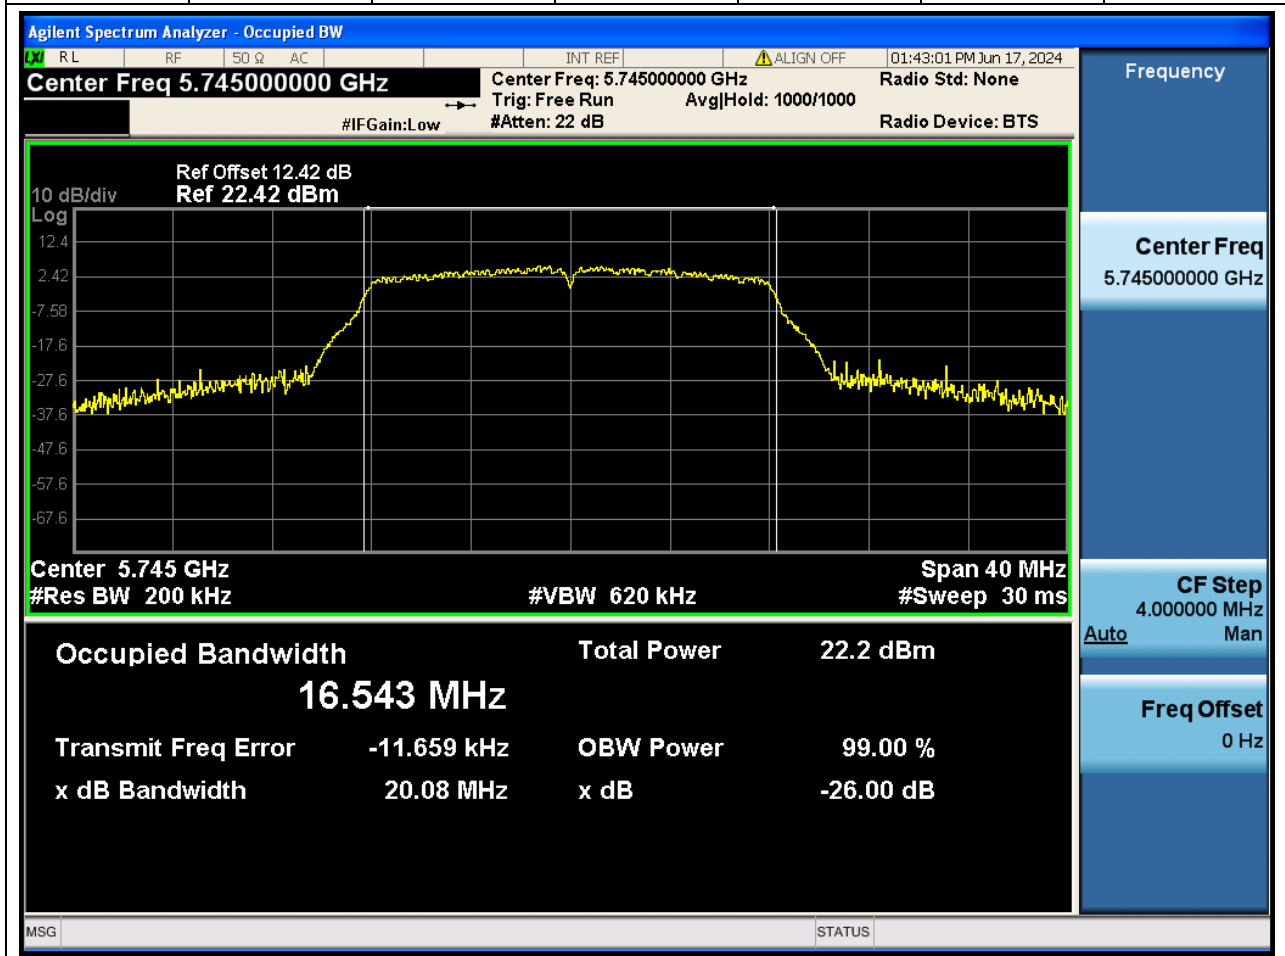

46. 802.11a_20M_U-NII-3_L

46.1. A.2-26dB Bandwidth(NTNV)

Center Frequency (MHz)	XdB Down	RBW (MHz)	Detector	Limit (MHz)	XdB BandWidth (MHz)	Verdict
5745	26	0.2	Peak	0	20.07616	N/A