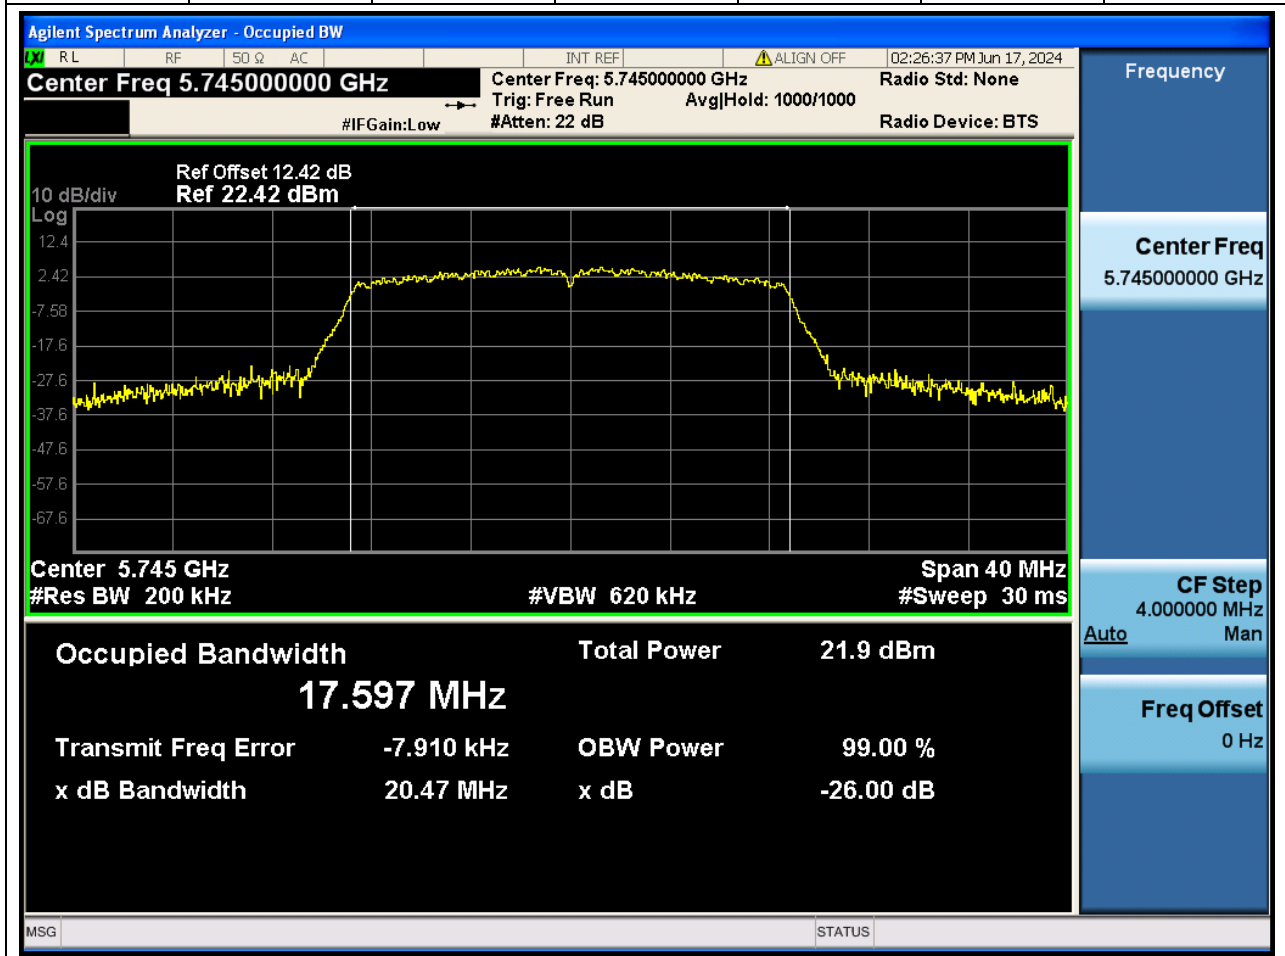

54. 802.11ac_20M_U-NII-3_L

54.1. A.2-26dB Bandwidth(NTNV)

Center Frequency (MHz)	XdB Down	RBW (MHz)	Detector	Limit (MHz)	XdB BandWidth (MHz)	Verdict
5745	26	0.2	Peak	0	20.473428	N/A