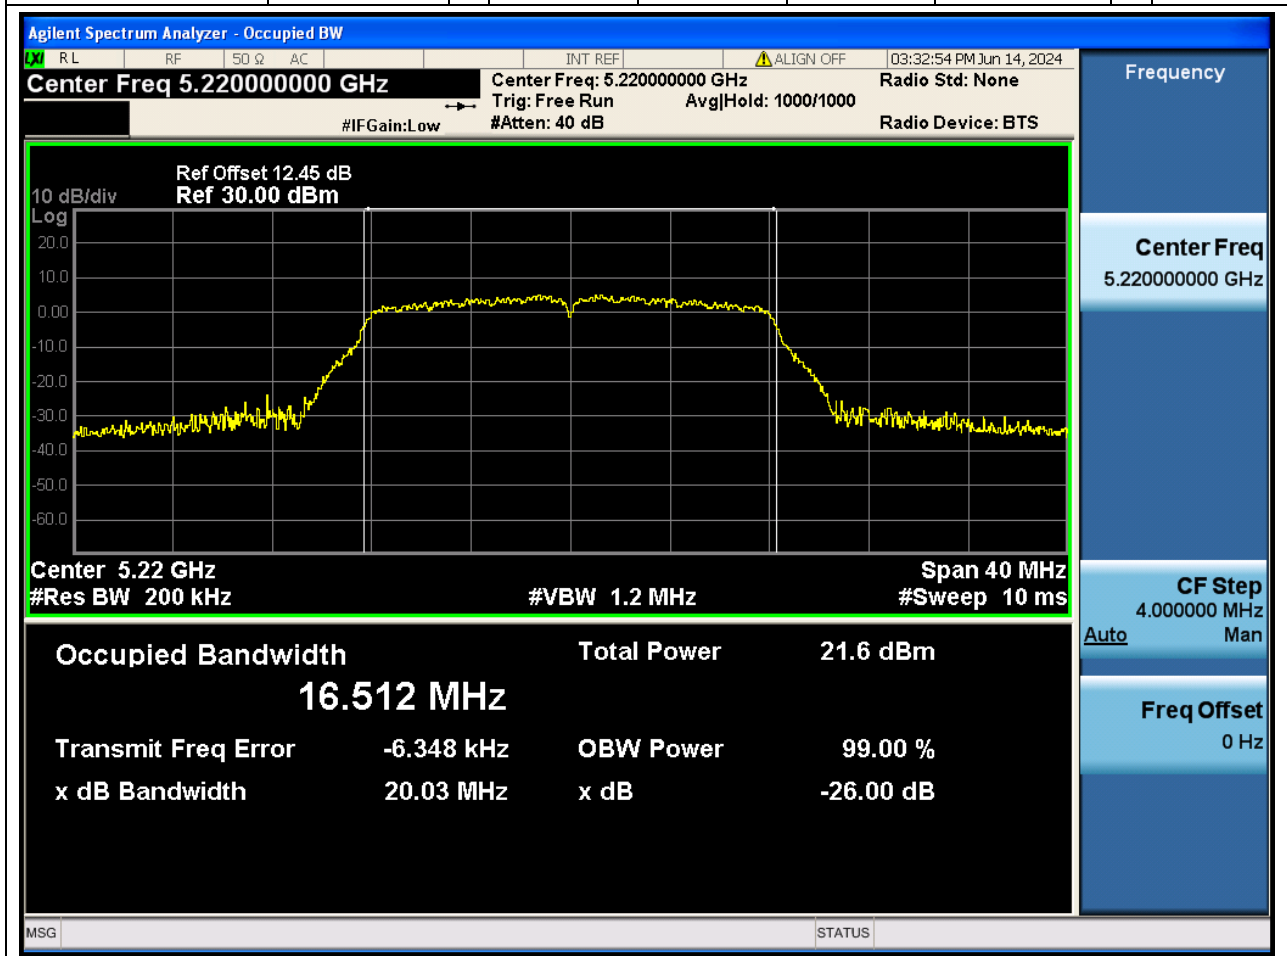

2. 802.11a_20M_U-NII-1_M

2.1. A.2.2-99% Bandwidth(NTNV)

Center Frequency (MHz)	OBW Power (%)	RBW (MHz)	Detector	Limit (MHz)	OBW (MHz)	Verdict
5220	99	0.2	Peak	0	16.512071	N/A