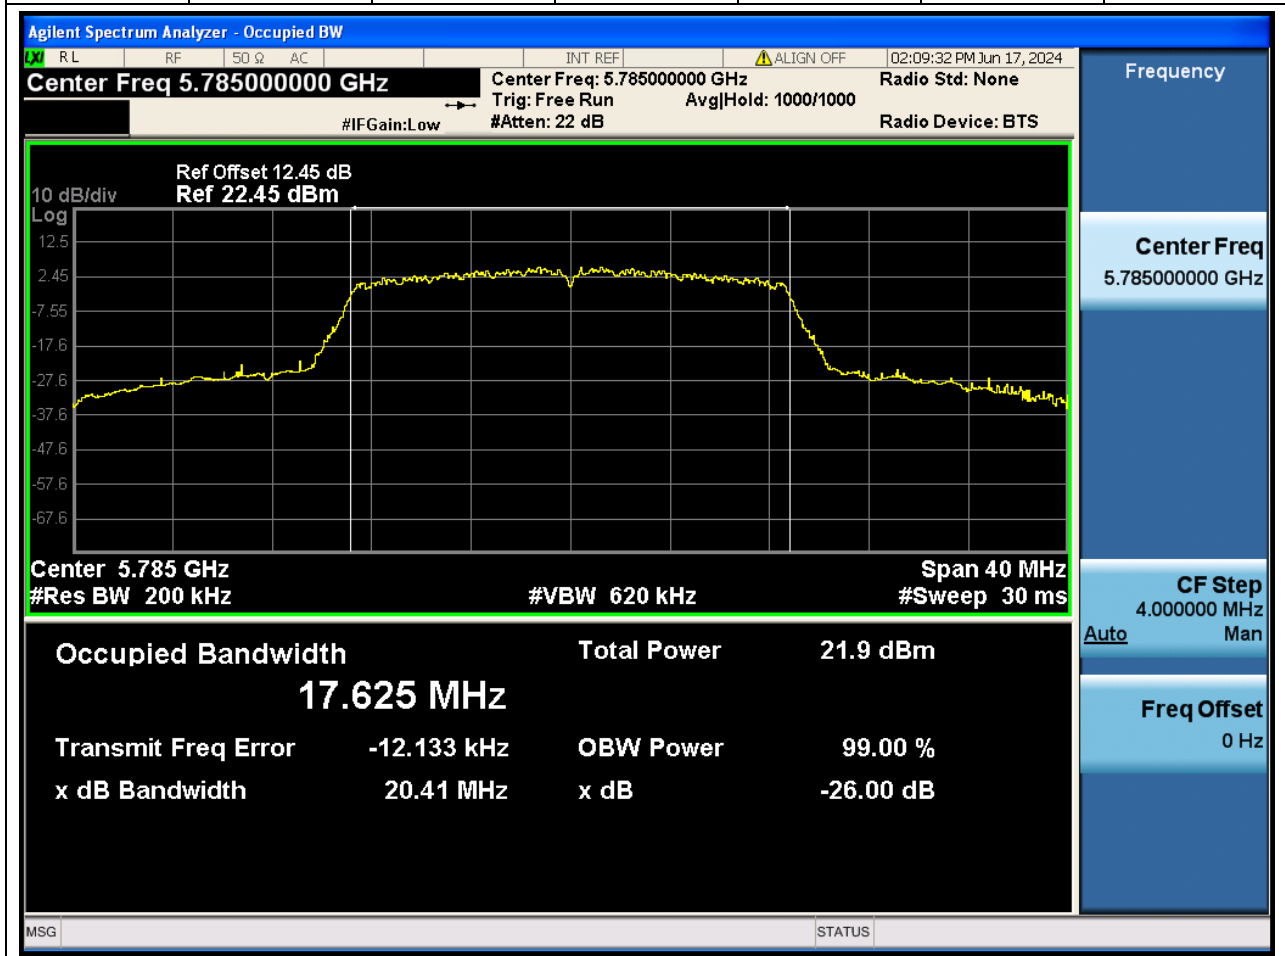

50. 802.11n_20M_U-NII-3_M

50.1. A.2-26dB Bandwidth(NTNV)

Center Frequency (MHz)	XdB Down	RBW (MHz)	Detector	Limit (MHz)	XdB BandWidth (MHz)	Verdict
5785	26	0.2	Peak	0	20.411719	N/A