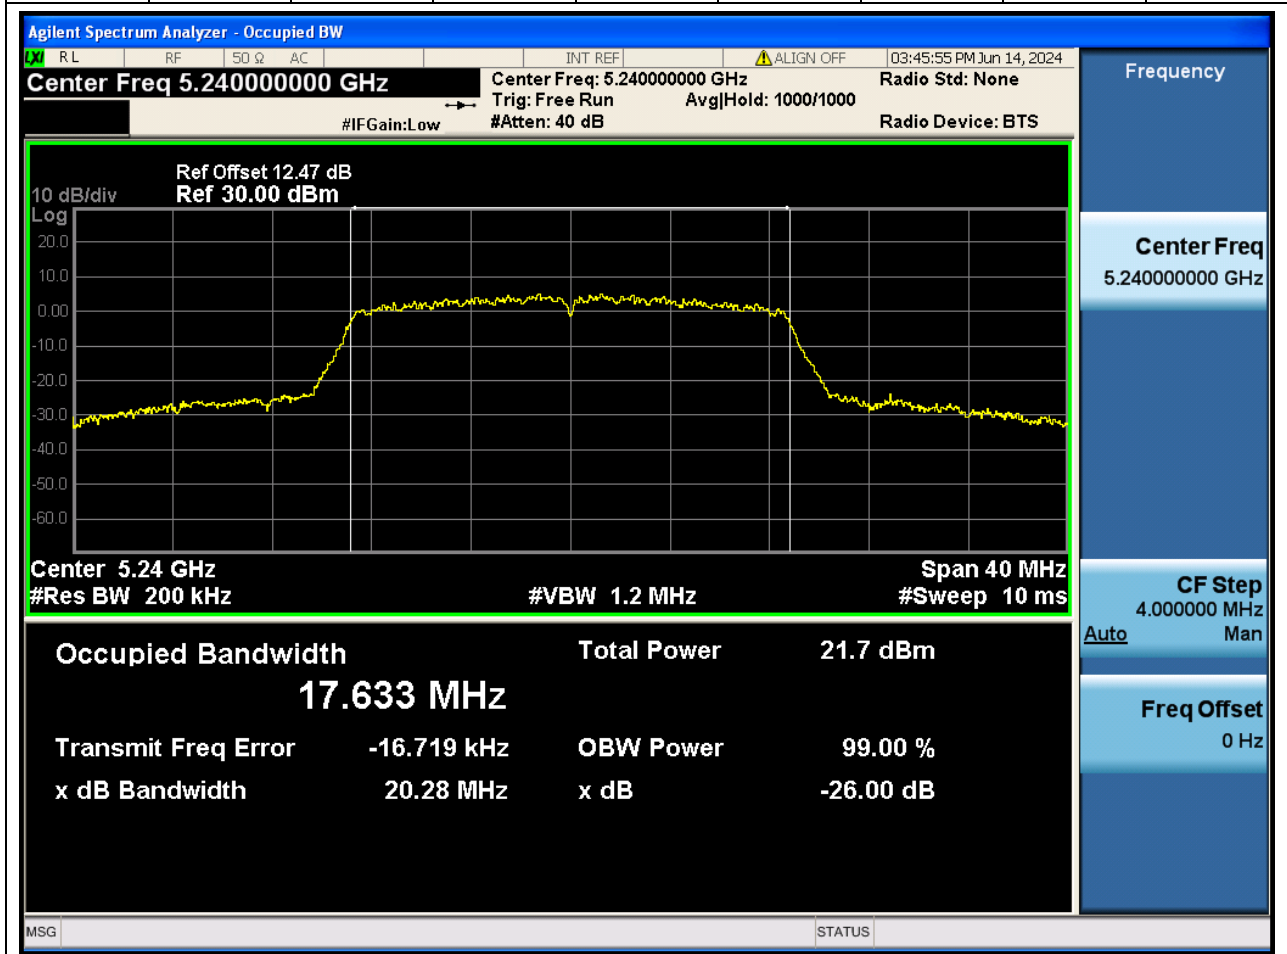

6. 802.11n_20M_U-NII-1_H

6.1. A.2.2-99% Bandwidth(NTNV)

Center Frequency (MHz)	OBW Power (%)		RBW (MHz)	Detector	Limit (MHz)	OBW (MHz)		Verdict
5240	99		0.2	Peak	0	17.632543		N/A