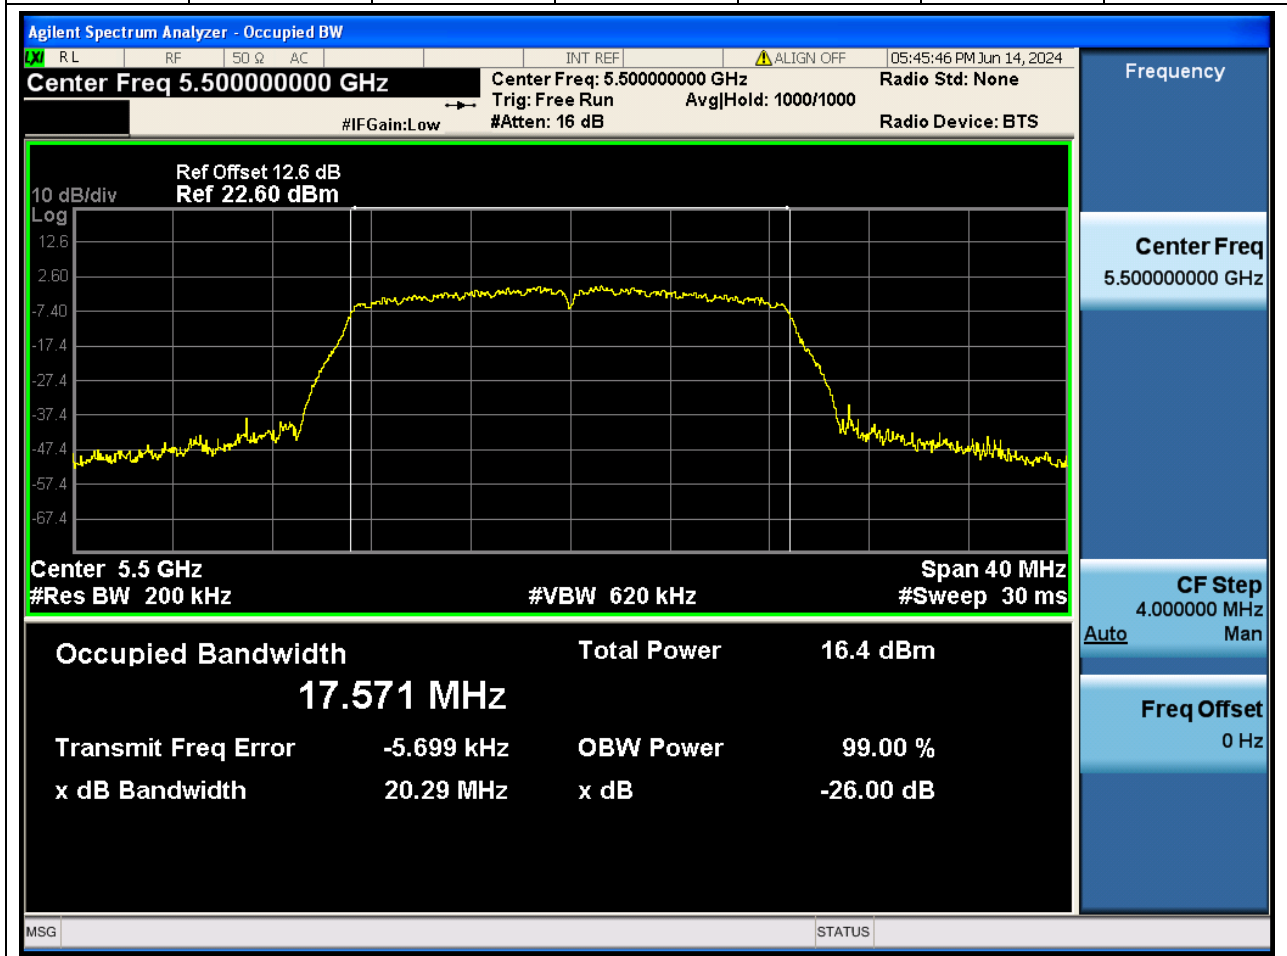

38. 802.11ac_20M_U-NII-2C_L

38.1. A.2-26dB Bandwidth(NTNV)

Center Frequency (MHz)	XdB Down	RBW (MHz)	Detector	Limit (MHz)	XdB BandWidth (MHz)	Verdict
5500	26	0.2	Peak	0	20.29321	N/A