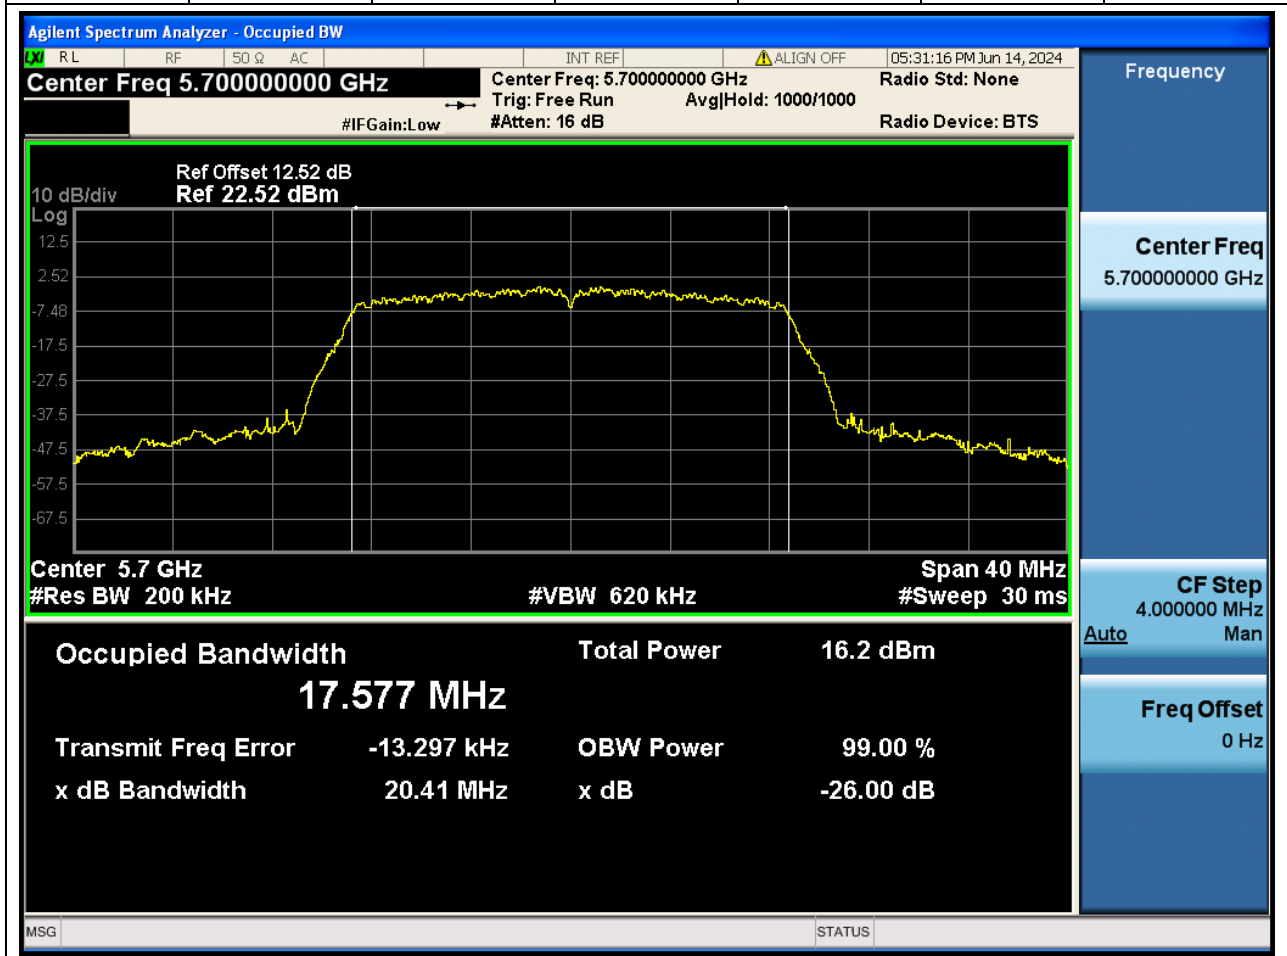

34. 802.11n_20M_U-NII-2C_H

34.1. A.2-26dB Bandwidth(NTNV)

Center Frequency (MHz)	XdB Down	RBW (MHz)	Detector	Limit (MHz)	XdB BandWidth (MHz)	Verdict
5700	26	0.2	Peak	0	20.405549	N/A