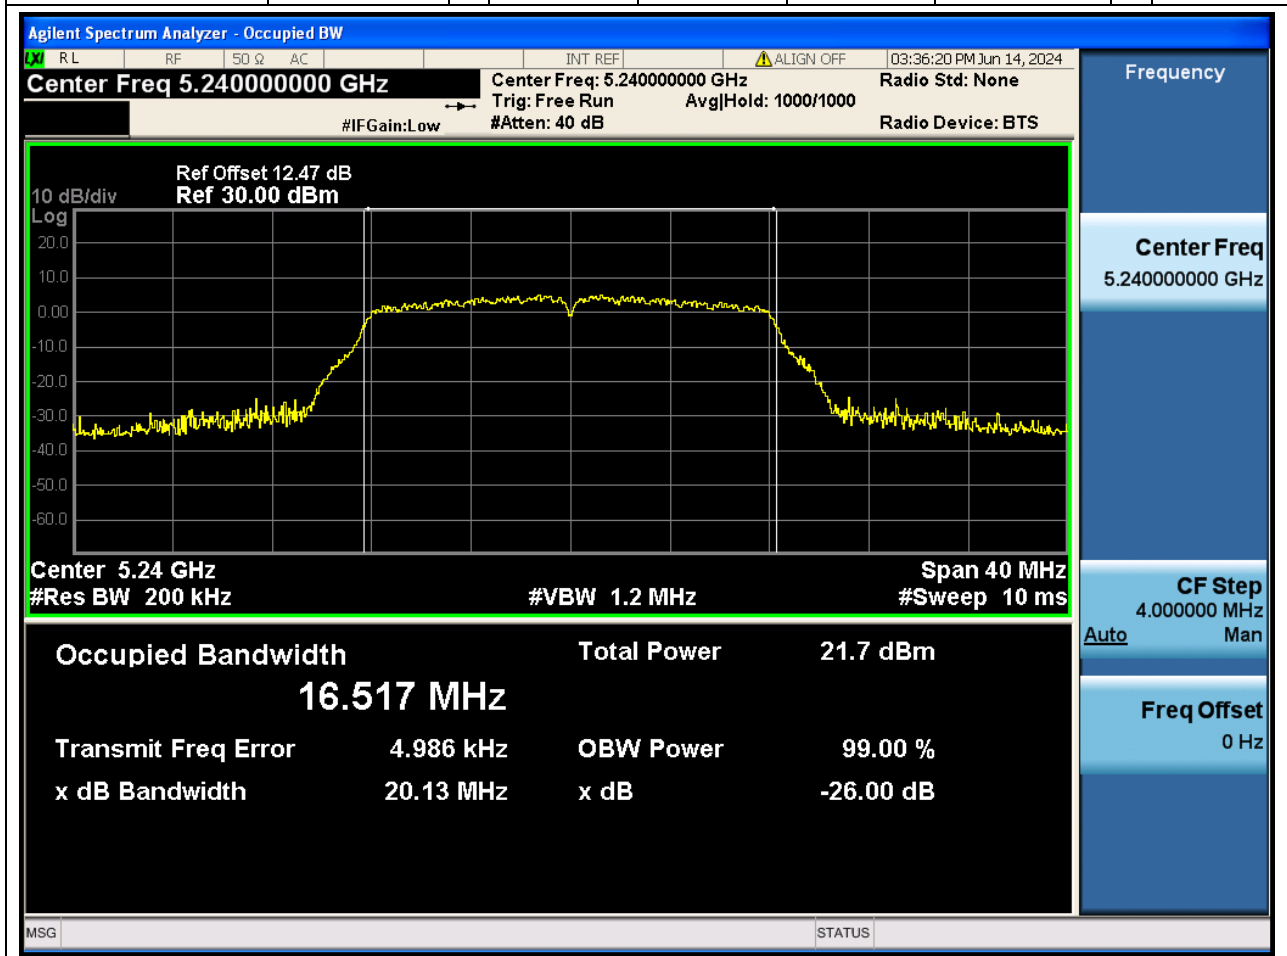

3. 802.11a_20M_U-NII-1_H

3.1. A.2.2-99% Bandwidth(NTNV)

Center Frequency (MHz)	OBW Power (%)	RBW (MHz)	Detector	Limit (MHz)	OBW (MHz)	Verdict
5240	99	0.2	Peak	0	16.516701	N/A