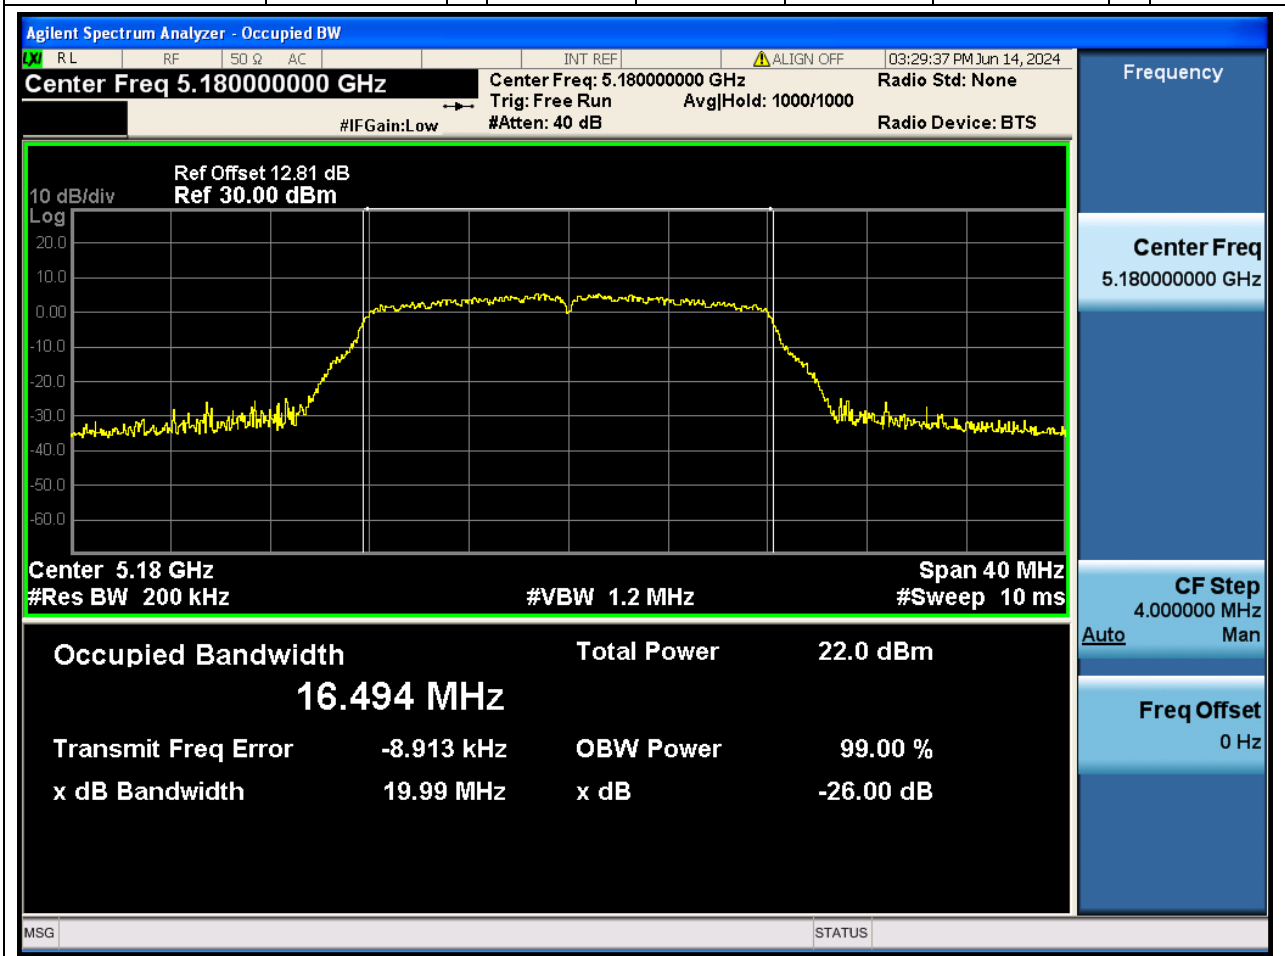

1. 802.11a_20M_U-NII-1_L

1.1. A.2.2-99% Bandwidth(NTNV)

Center Frequency (MHz)	OBW Power (%)	RBW (MHz)	Detector	Limit (MHz)	OBW (MHz)	Verdict
5180	99	0.2	Peak	0	16.493725	N/A