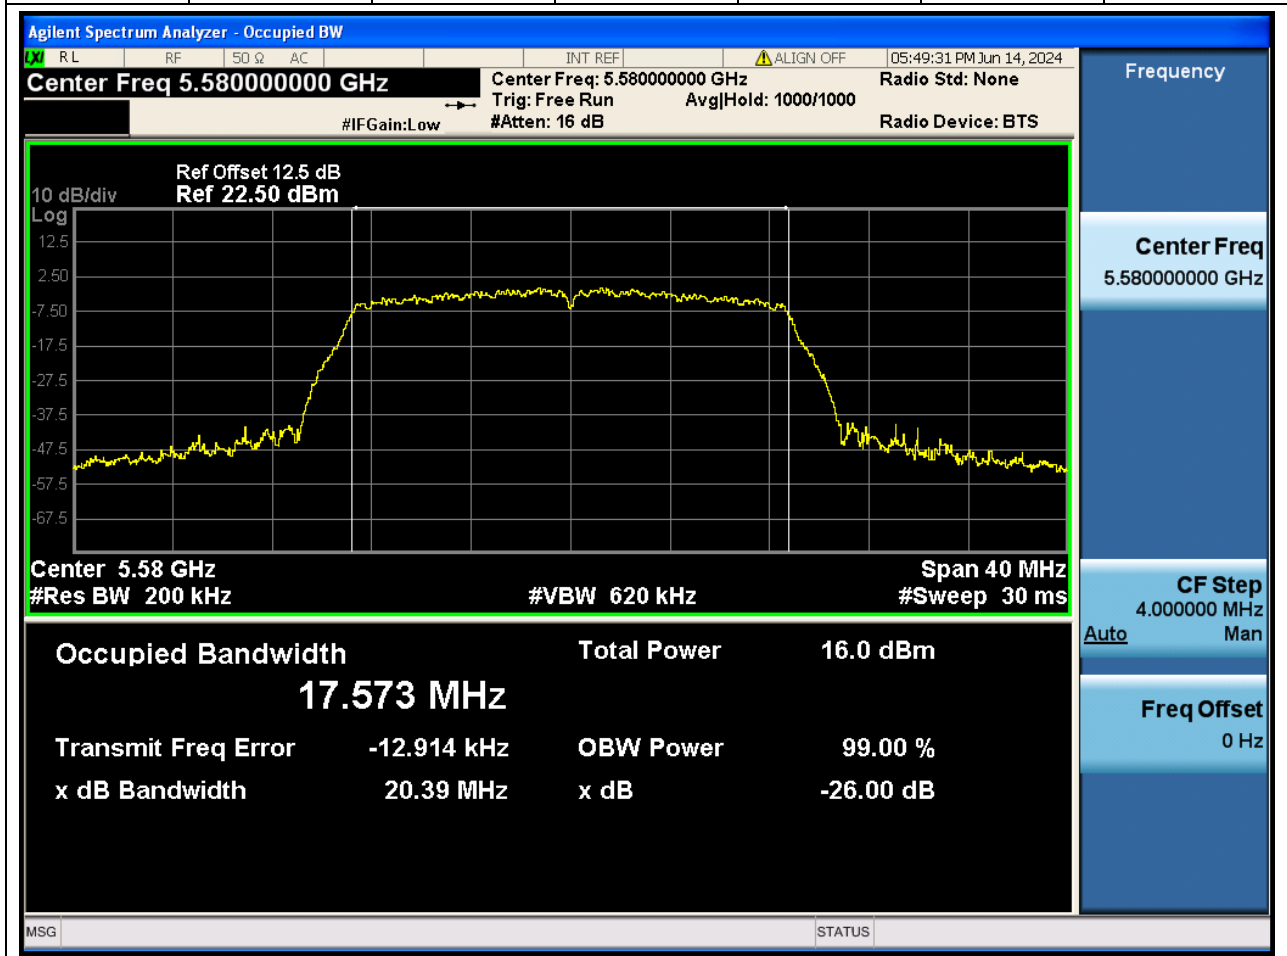

39. 802.11ac_20M_U-NII-2C_M

39.1. A.2-26dB Bandwidth(NTNV)

Center Frequency (MHz)	XdB Down	RBW (MHz)	Detector	Limit (MHz)	XdB BandWidth (MHz)	Verdict
5580	26	0.2	Peak	0	20.385521	N/A