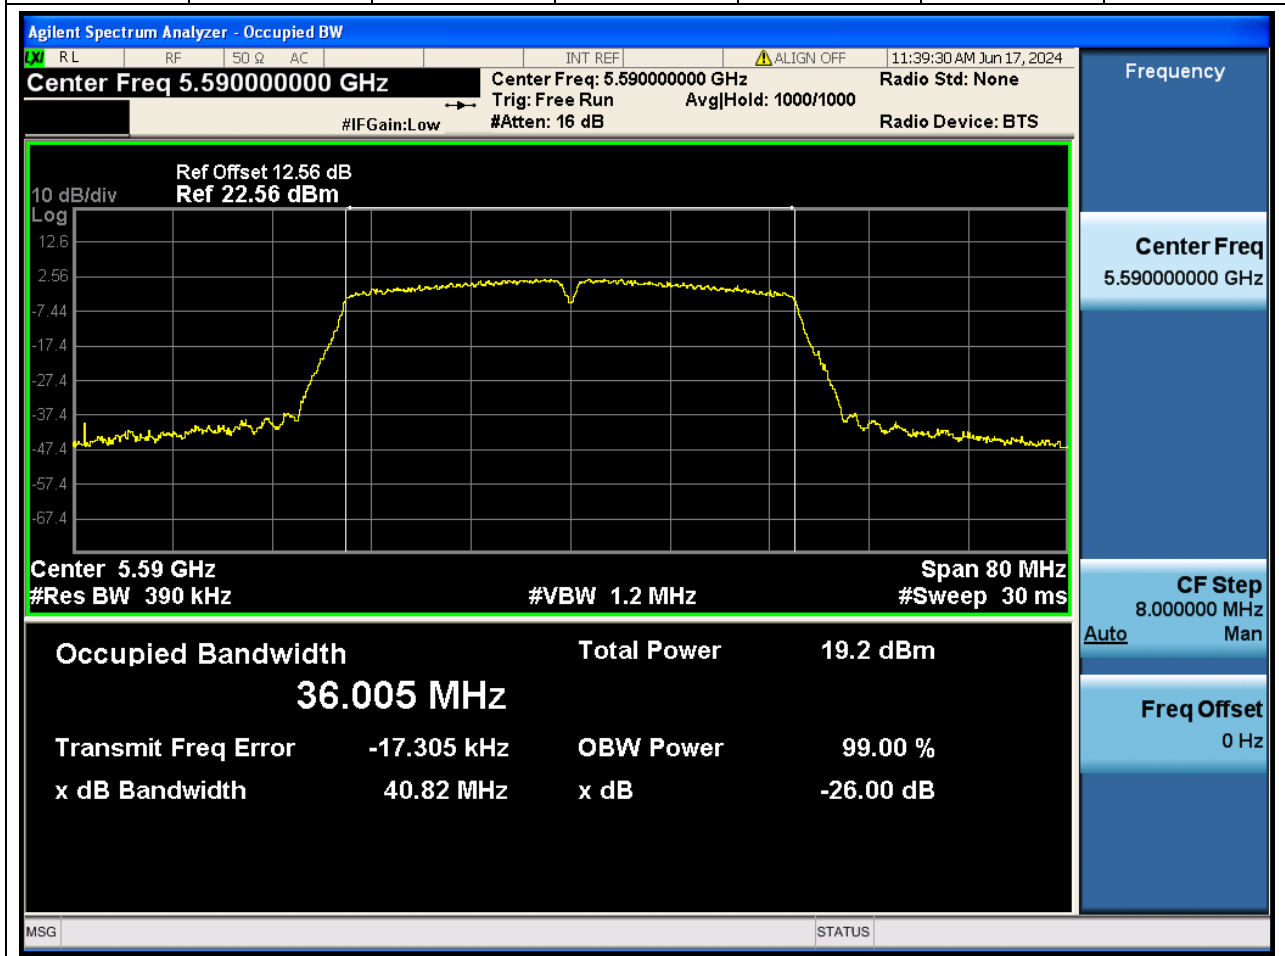

42. 802.11ac_40M_U-NII-2C_M

42.2. A.2-26dB Bandwidth(NTNV)

Center Frequency (MHz)	XdB Down	RBW (MHz)	Detector	Limit (MHz)	XdB BandWidth (MHz)	Verdict
5590	26	0.39	Peak	0	40.819748	N/A