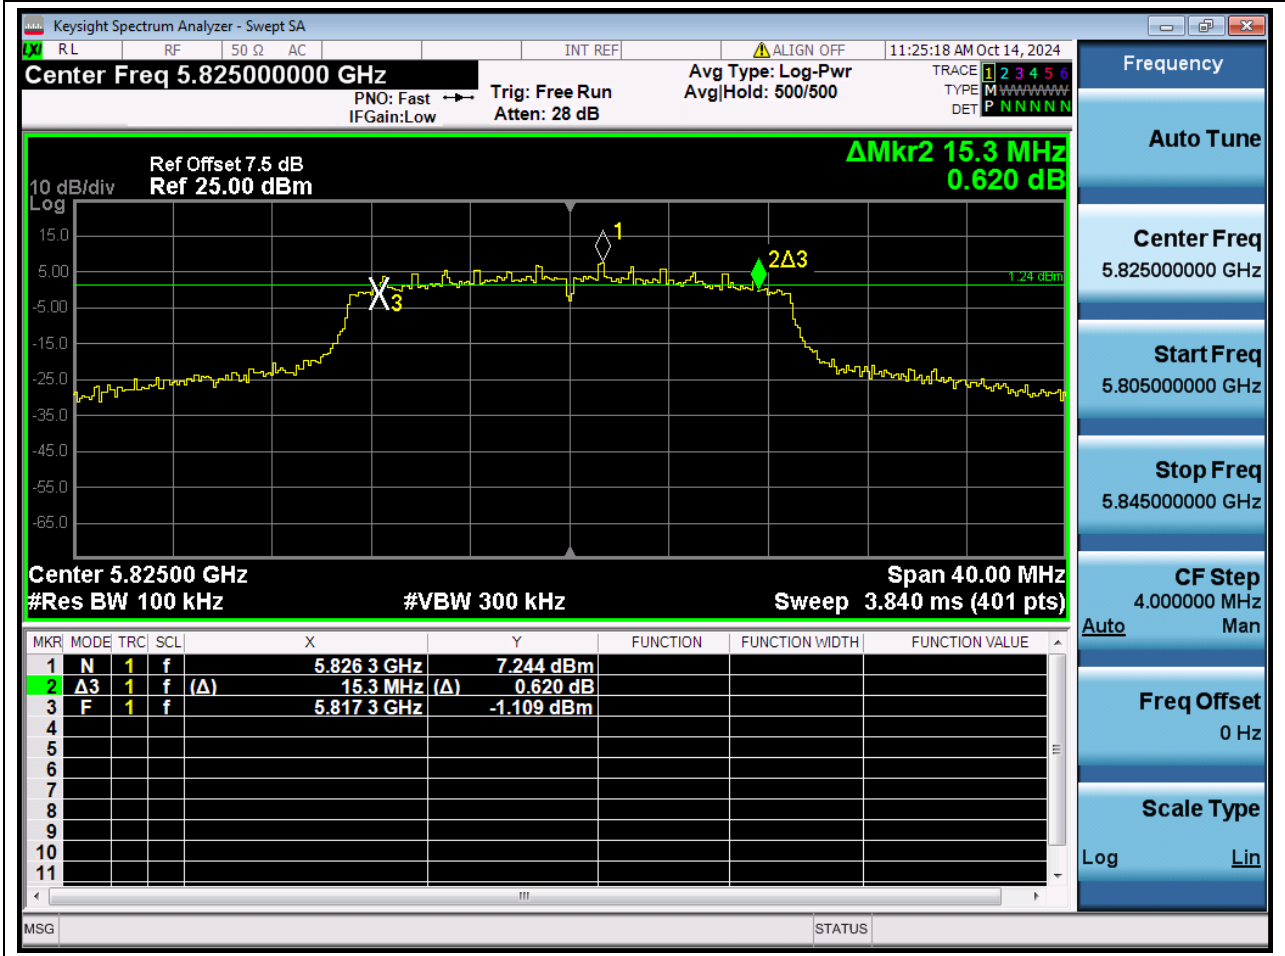

6. 802.11n_20M_U-NII-3_H

6.1 A.2.1-6dB BandWidth(NTNV)

Center Frequency (MHz)	XdB Down	RBW (MHz)	Detector	Limit (MHz)	XdB BandWidth (MHz)	Verdict
5825	6	0.1	Peak	0.5	15.300293	Pass