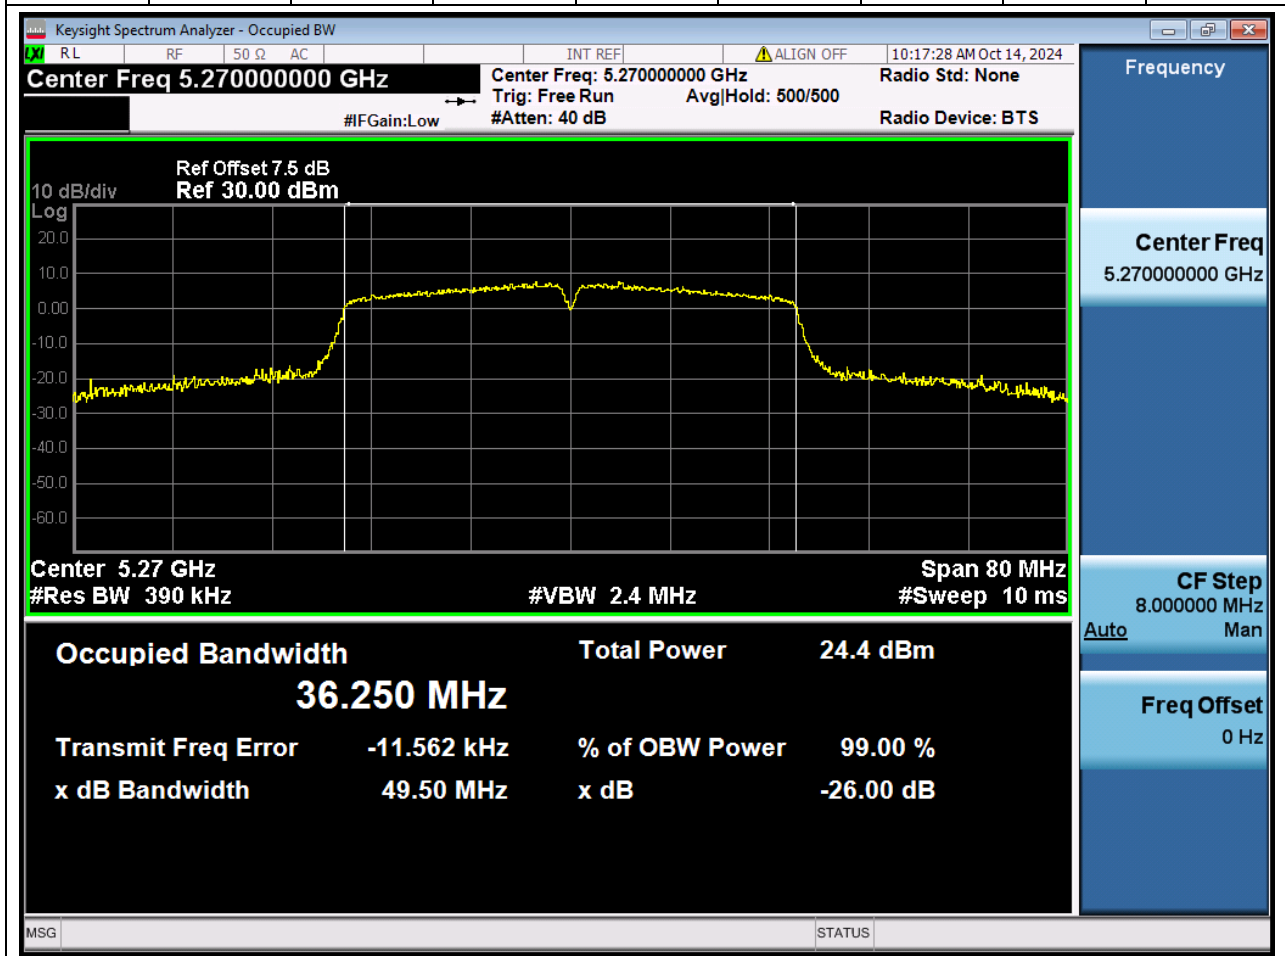

26. 802.11ac_40M_U-NII-2A_L_ANT1

26.1 A.2.2-99% Bandwidth(NTNV)

Center Frequency (MHz)	OBW Power (%)	RBW (MHz)	Detector	Limit (MHz)	OBW (MHz)	Verdict
5270	99	0.39	Peak	0	36.250185	Unknow