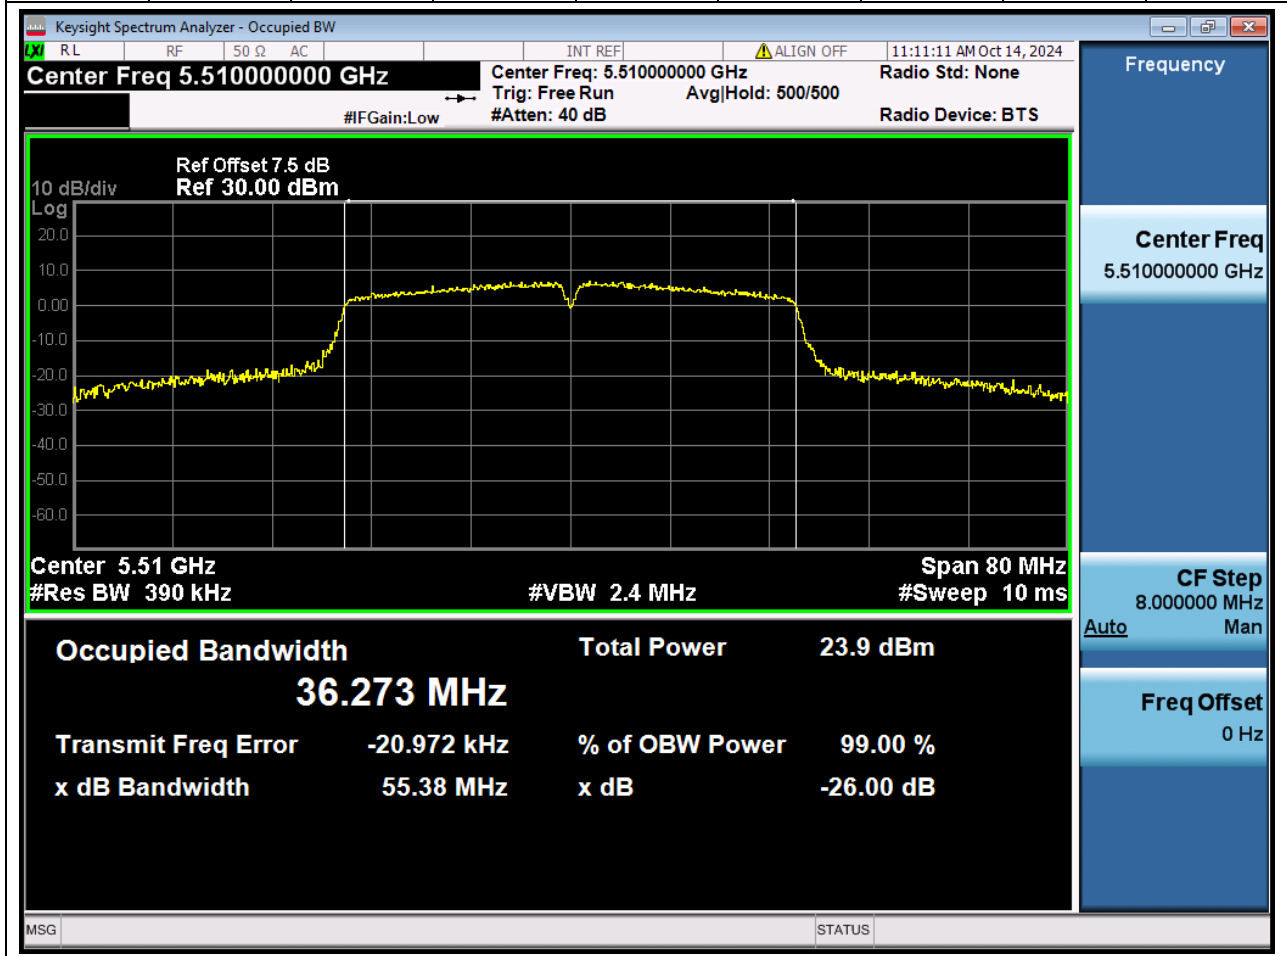

41. 802.11ac_40M_U-NII-2C_L_ANT1

41.1 A.2.2-99% Bandwidth(NTNV)

Center Frequency (MHz)	OBW Power (%)	RBW (MHz)	Detector	Limit (MHz)	OBW (MHz)	Verdict
5510	99	0.39	Peak	0	36.27311 1	Unknow