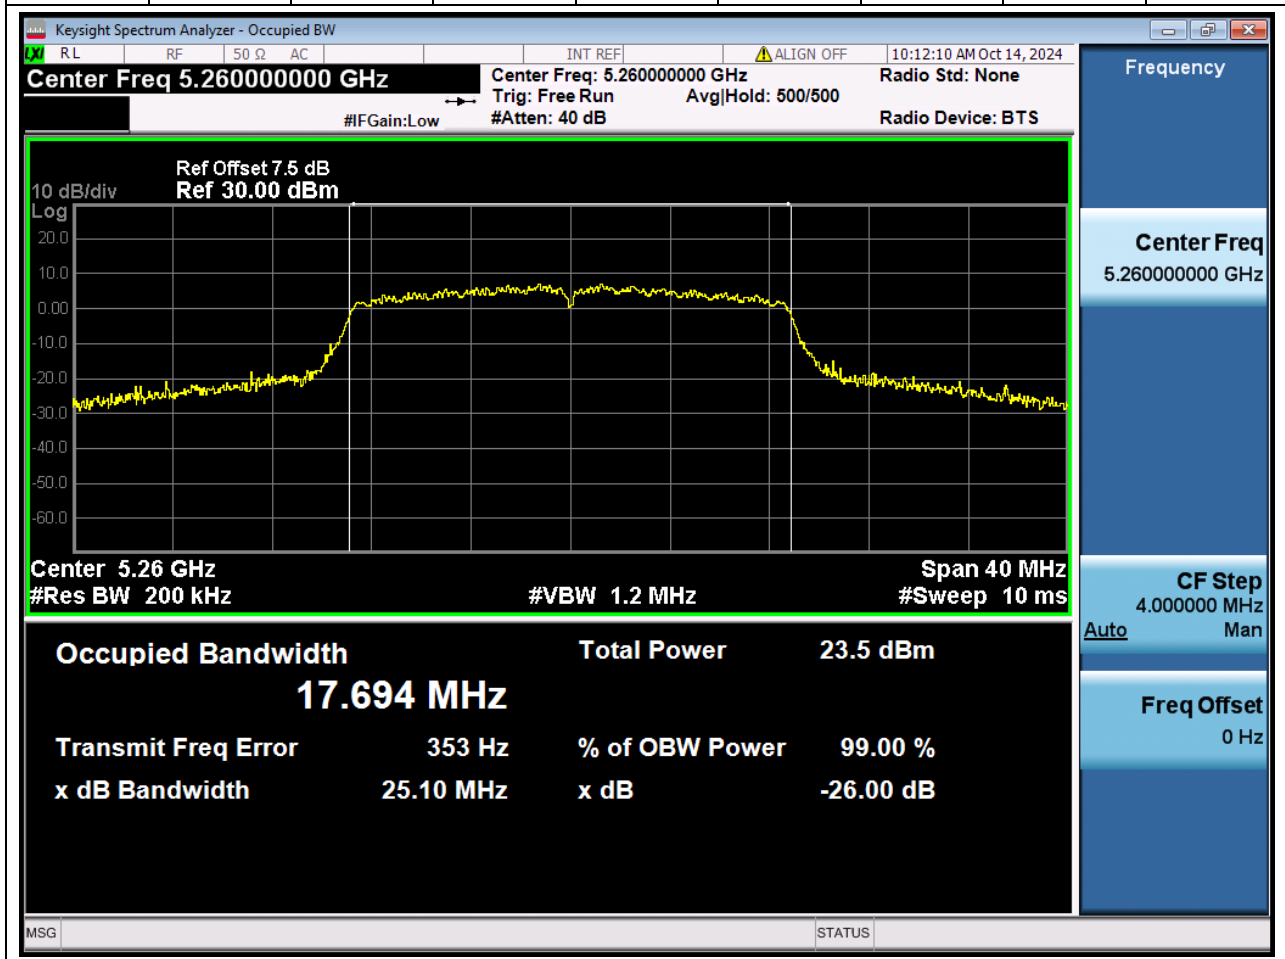

23. 802.11ac_20M_U-NII-2A_L_ANT1

23.1 A.2.2-99% Bandwidth(NTNV)

Center Frequency (MHz)	OBW Power (%)	RBW (MHz)	Detector	Limit (MHz)	OBW (MHz)	Verdict
5260	99	0.2	Peak	0	17.694026	Unknow