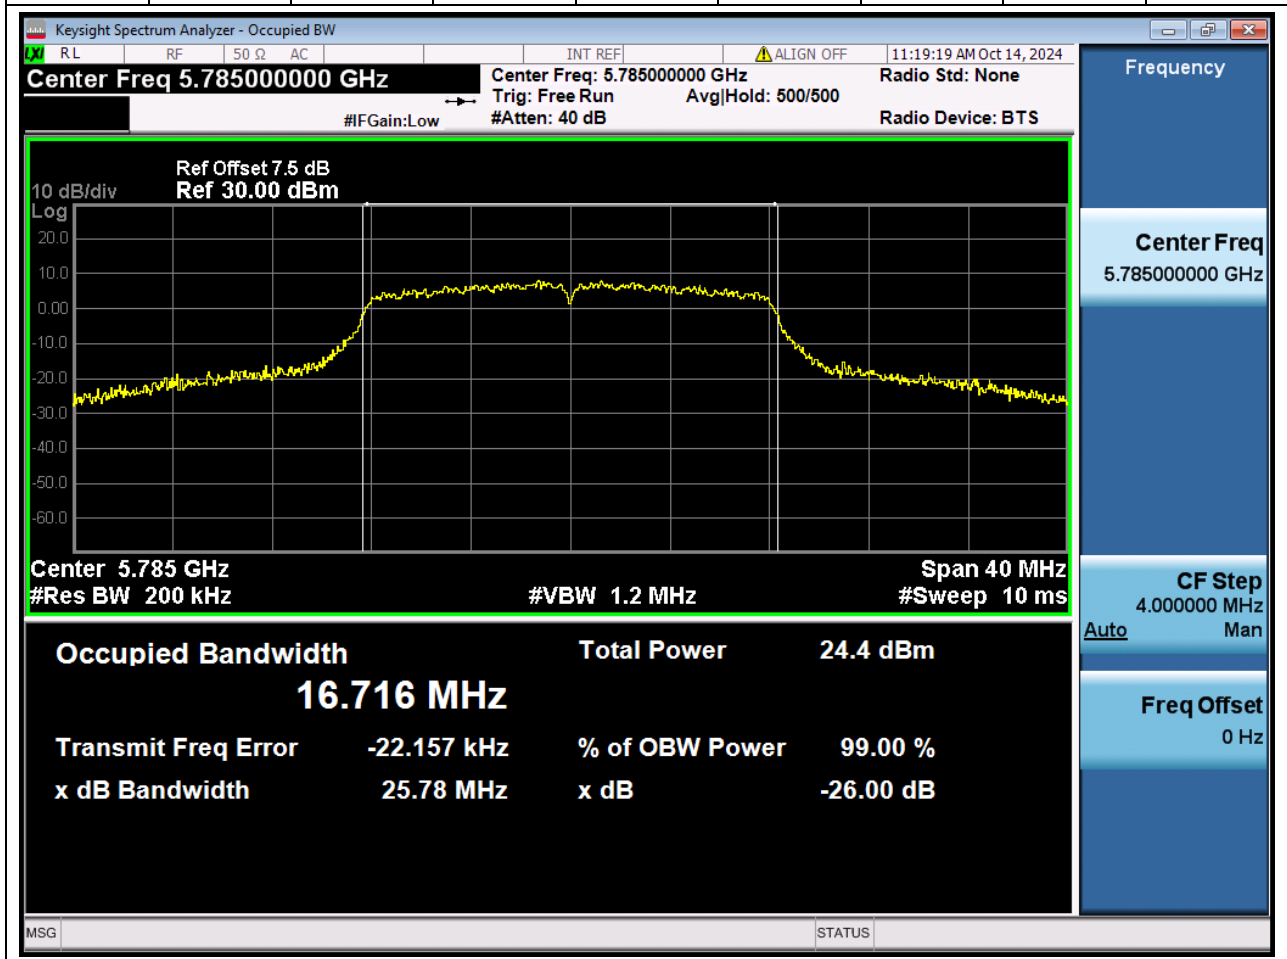

47. 802.11a_20M_U-NII-3_M

47.1 A.2.2-99% Bandwidth(NTNV)

Center Frequency (MHz)	OBW Power (%)	RBW (MHz)	Detector	Limit (MHz)	OBW (MHz)	Verdict
5785	99	0.2	Peak	0	16.715772	Unknow