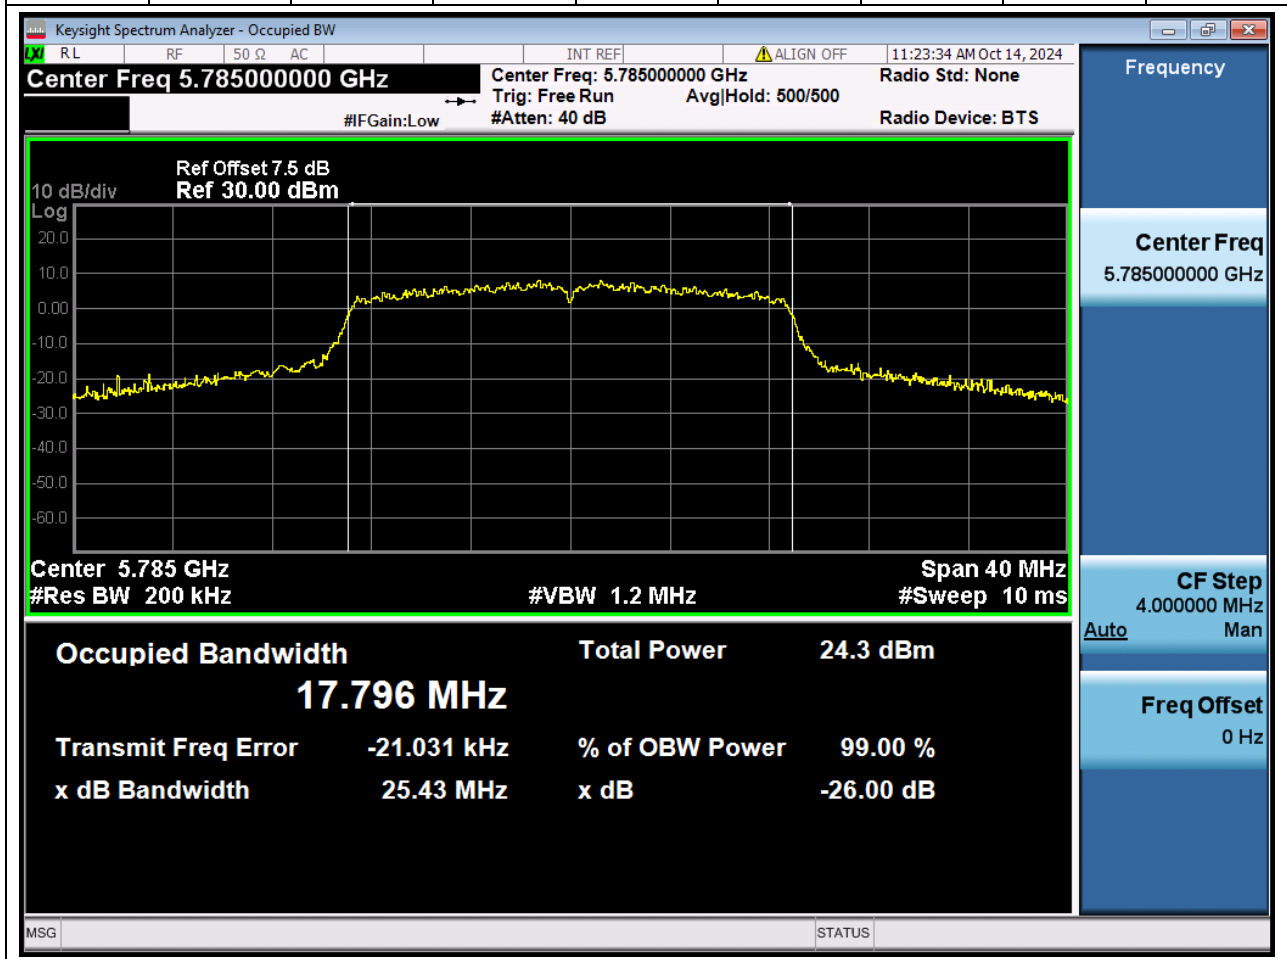

50. 802.11n_20M_U-NII-3_M

50.1 A.2.2-99% Bandwidth(NTNV)

Center Frequency (MHz)	OBW Power (%)	RBW (MHz)	Detector	Limit (MHz)	OBW (MHz)	Verdict
5785	99	0.2	Peak	0	17.795994	Unknow