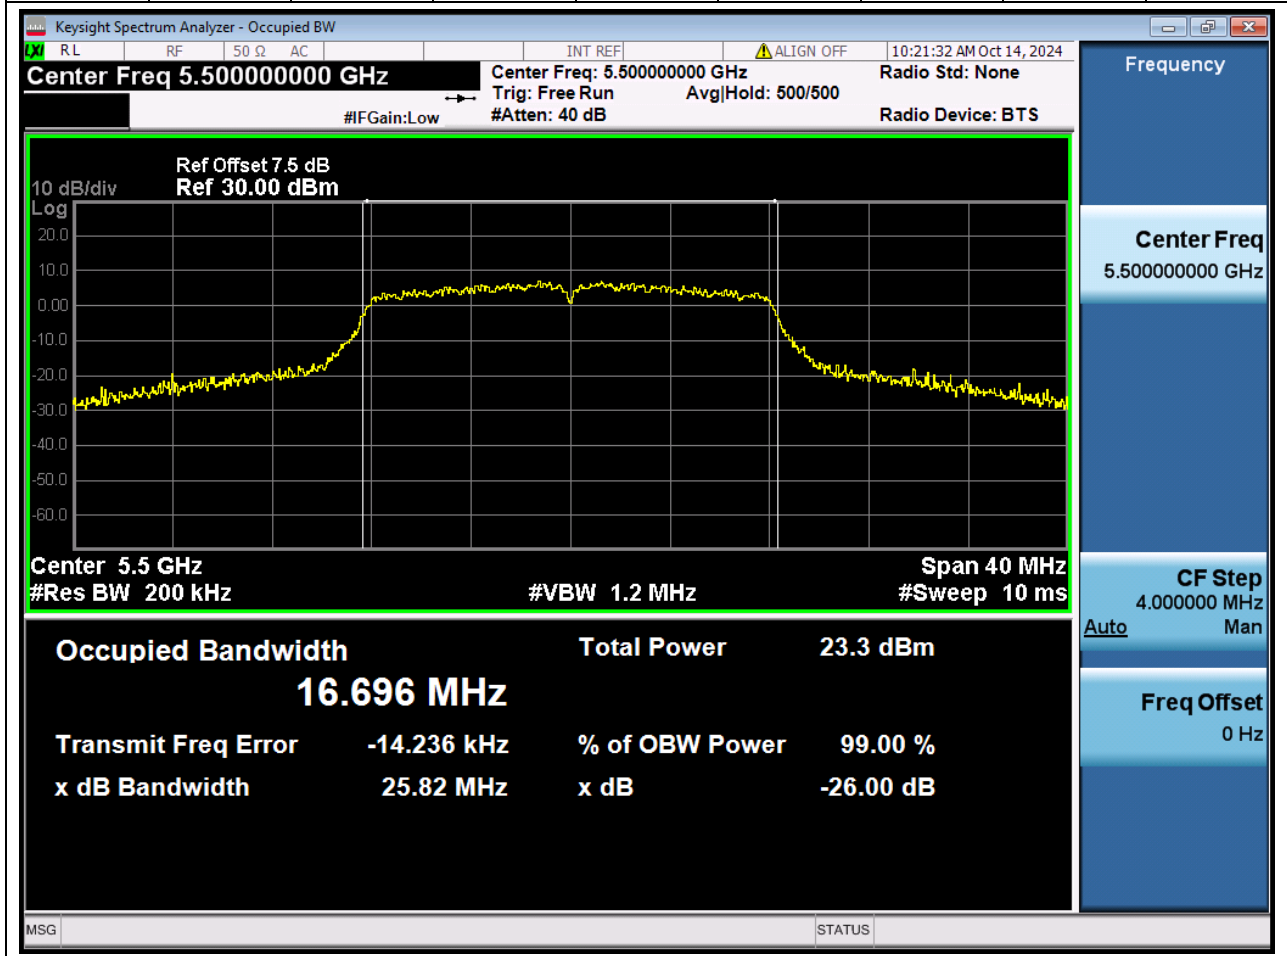

29. 802.11a_20M_U-NII-2C_L_ANT1

29.1 A.2.2-99% Bandwidth(NTNV)

Center Frequency (MHz)	OBW Power (%)	RBW (MHz)	Detector	Limit (MHz)	OBW (MHz)	Verdict
5500	99	0.2	Peak	0	16.695654	Unknow