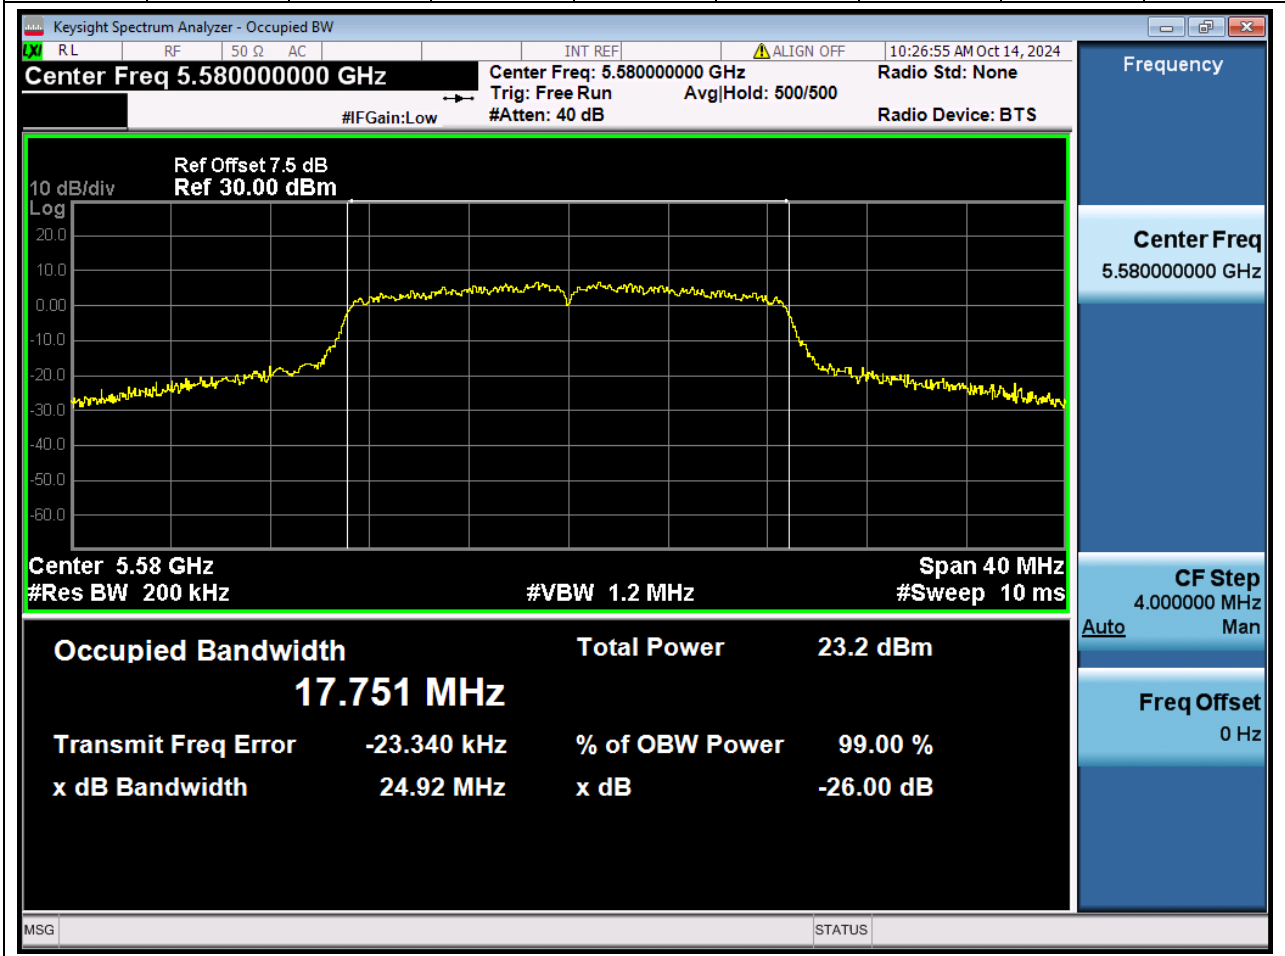

33. 802.11n_20M_U-NII-2C_M_ANT1

33.1 A.2.2-99% Bandwidth(NTNV)

Center Frequency (MHz)	OBW Power (%)	RBW (MHz)	Detector	Limit (MHz)	OBW (MHz)	Verdict
5580	99	0.2	Peak	0	17.750922	Unknow