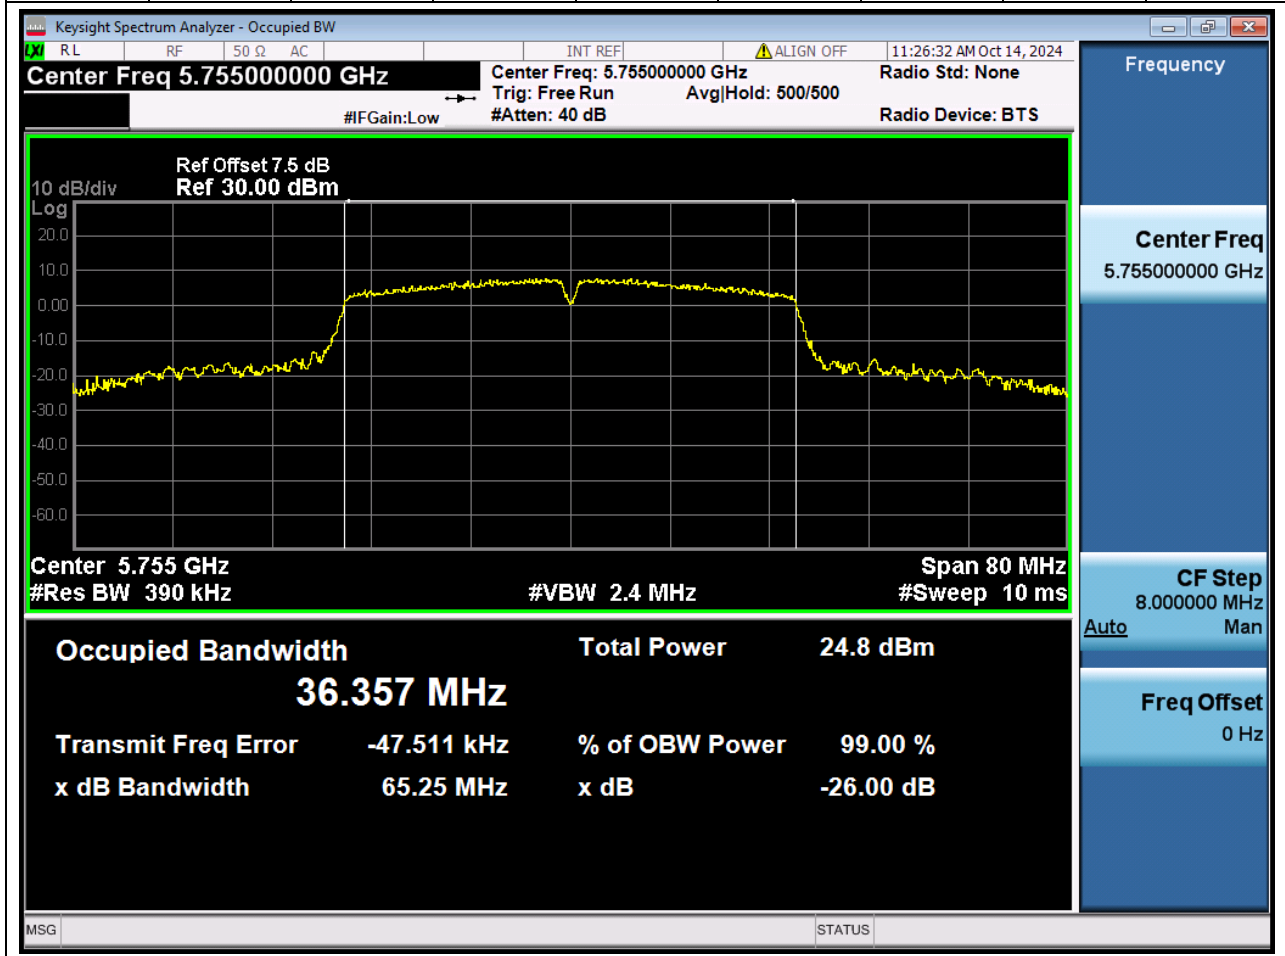

52. 802.11n_40M_U-NII-3_L

52.1 A.2.2-99% Bandwidth(NTNV)

Center Frequency (MHz)	OBW Power (%)	RBW (MHz)	Detector	Limit (MHz)	OBW (MHz)	Verdict
5755	99	0.39	Peak	0	36.356995	Unknown