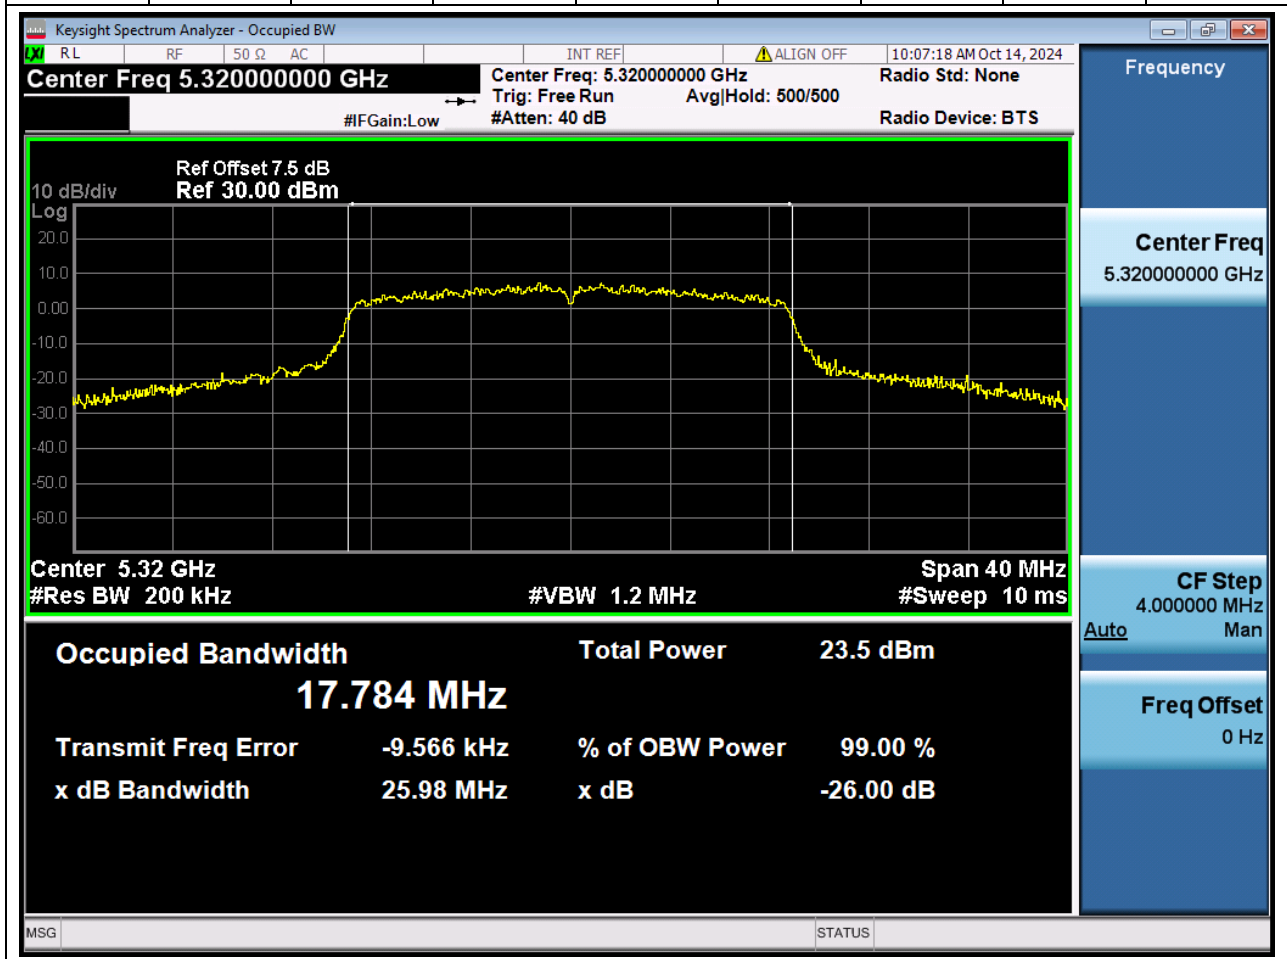

20. 802.11n_20M_U-NII-2A_H_ANT1

20.1 A.2.2-99% Bandwidth(NTNV)

Center Frequency (MHz)	OBW Power (%)		RBW (MHz)	Detector	Limit (MHz)	OBW (MHz)		Verdict
5320	99		0.2	Peak	0	17.783826		Unknow