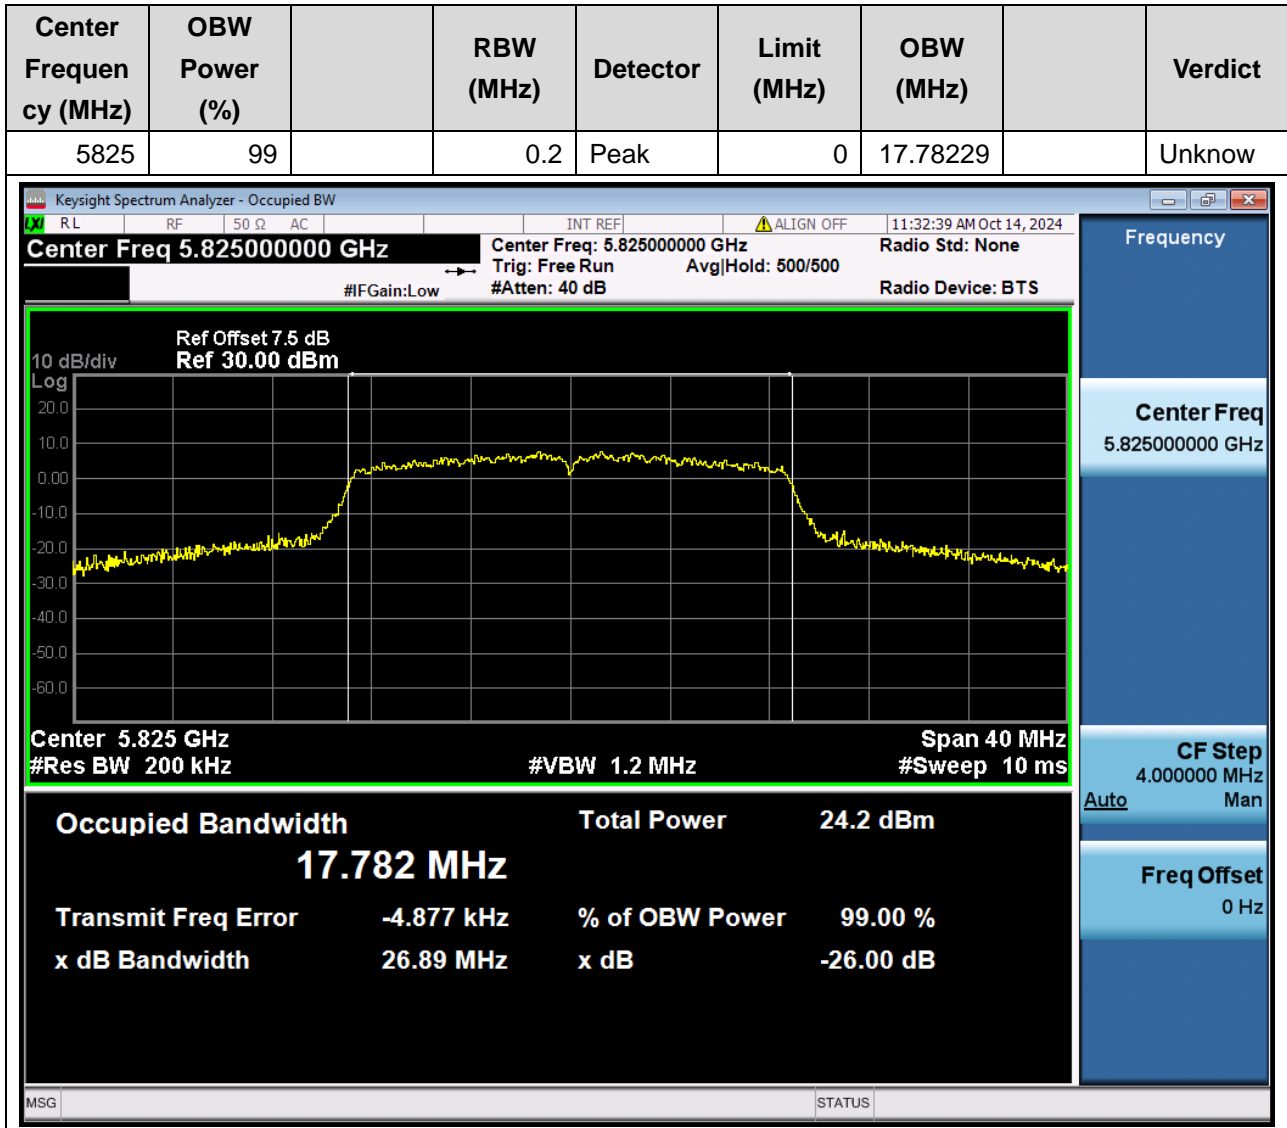

56. 802.11ac_20M_U-NII-3_H

56.1 A.2.2-99% Bandwidth(NTNV)