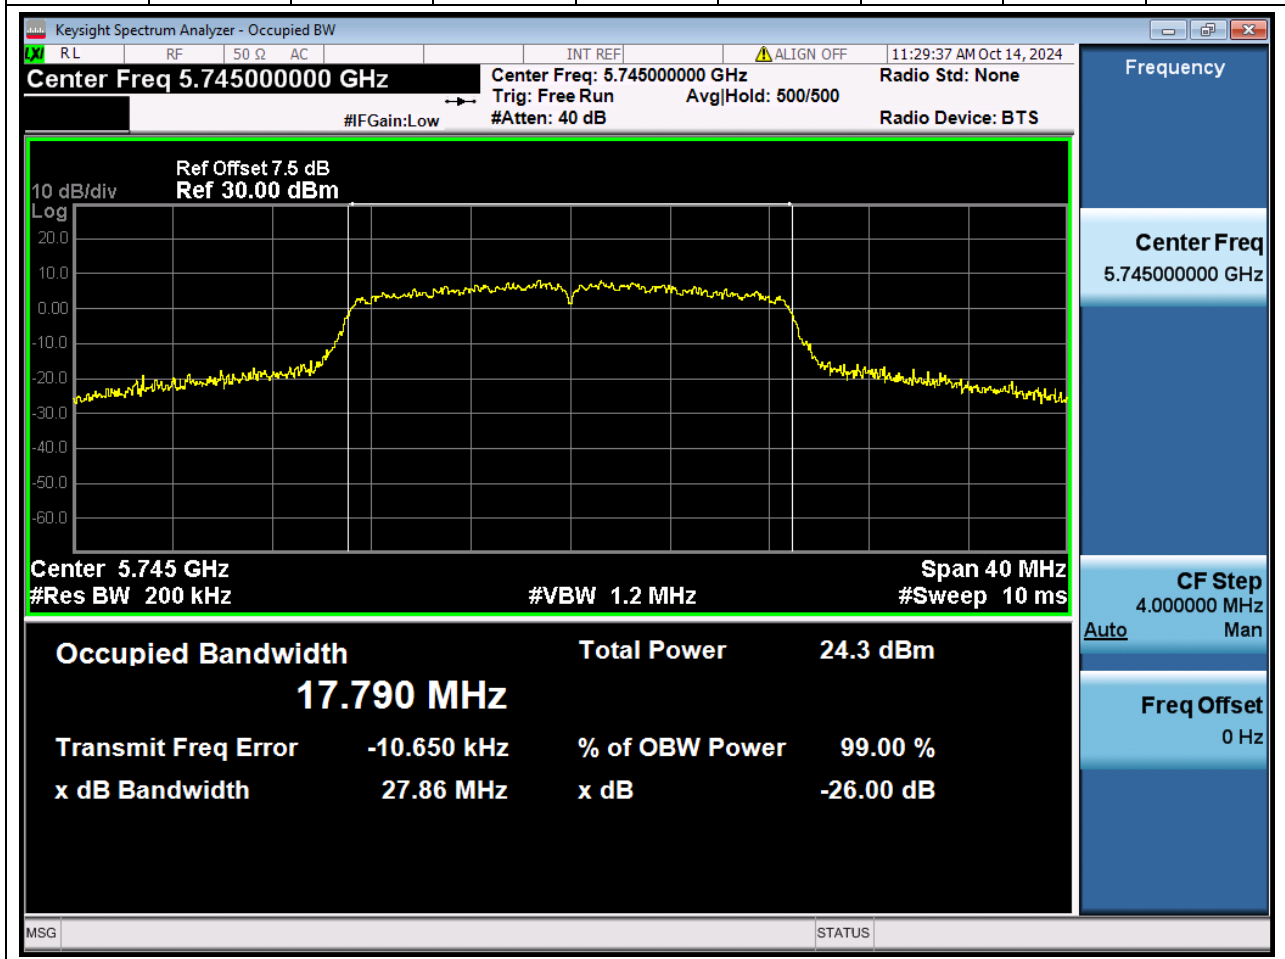

54. 802.11ac_20M_U-NII-3_L

54.1 A.2.2-99% Bandwidth(NTNV)

Center Frequency (MHz)	OBW Power (%)	RBW (MHz)	Detector	Limit (MHz)	OBW (MHz)	Verdict
5745	99	0.2	Peak	0	17.790009	Unknow