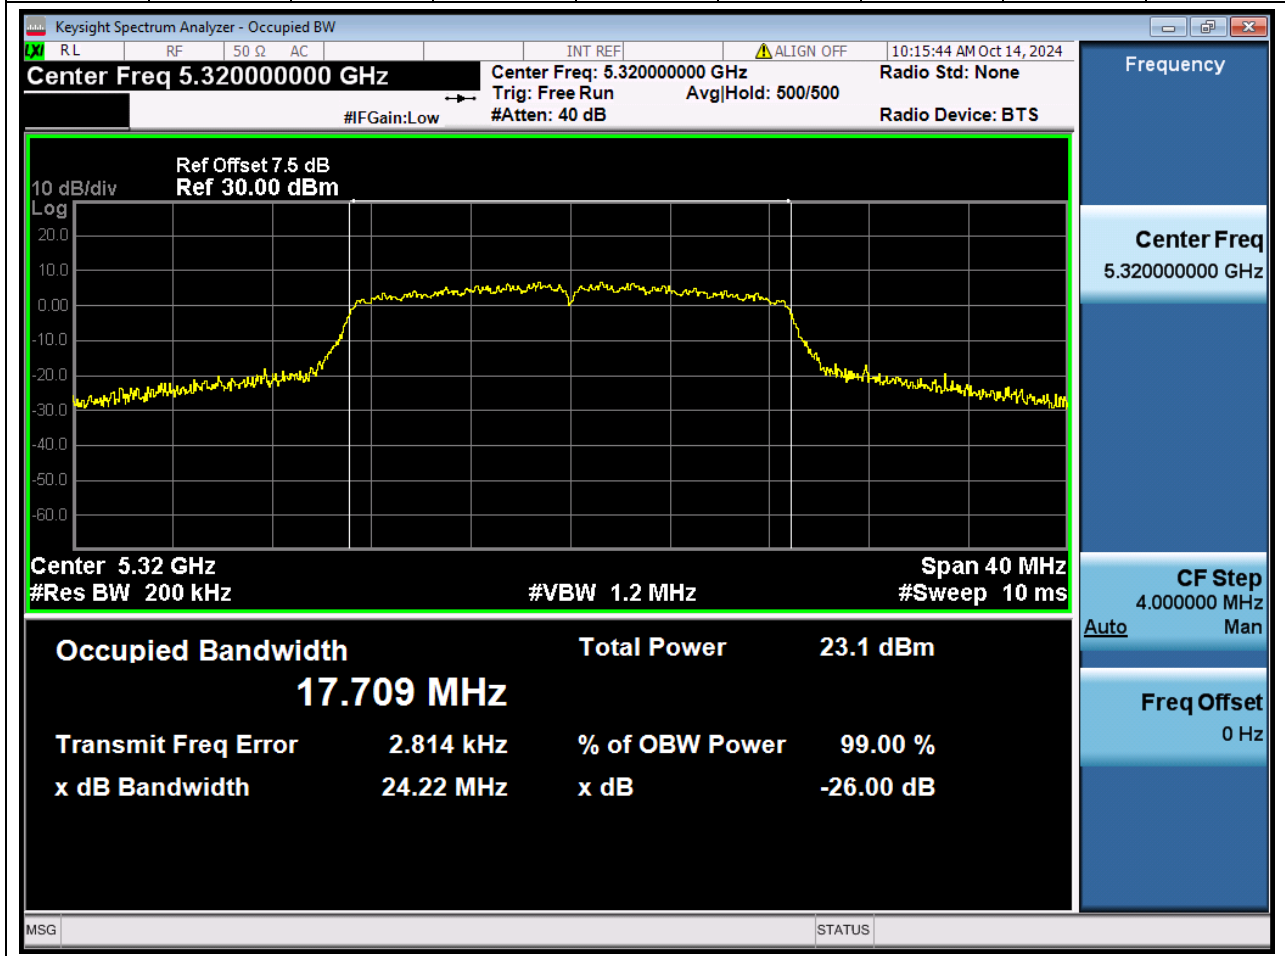

25. 802.11ac_20M_U-NII-2A_H_ANT1

25.1 A.2.2-99% Bandwidth(NTNV)

Center Frequency (MHz)	OBW Power (%)	RBW (MHz)	Detector	Limit (MHz)	OBW (MHz)	Verdict
5320	99	0.2	Peak	0	17.708603	Unknow