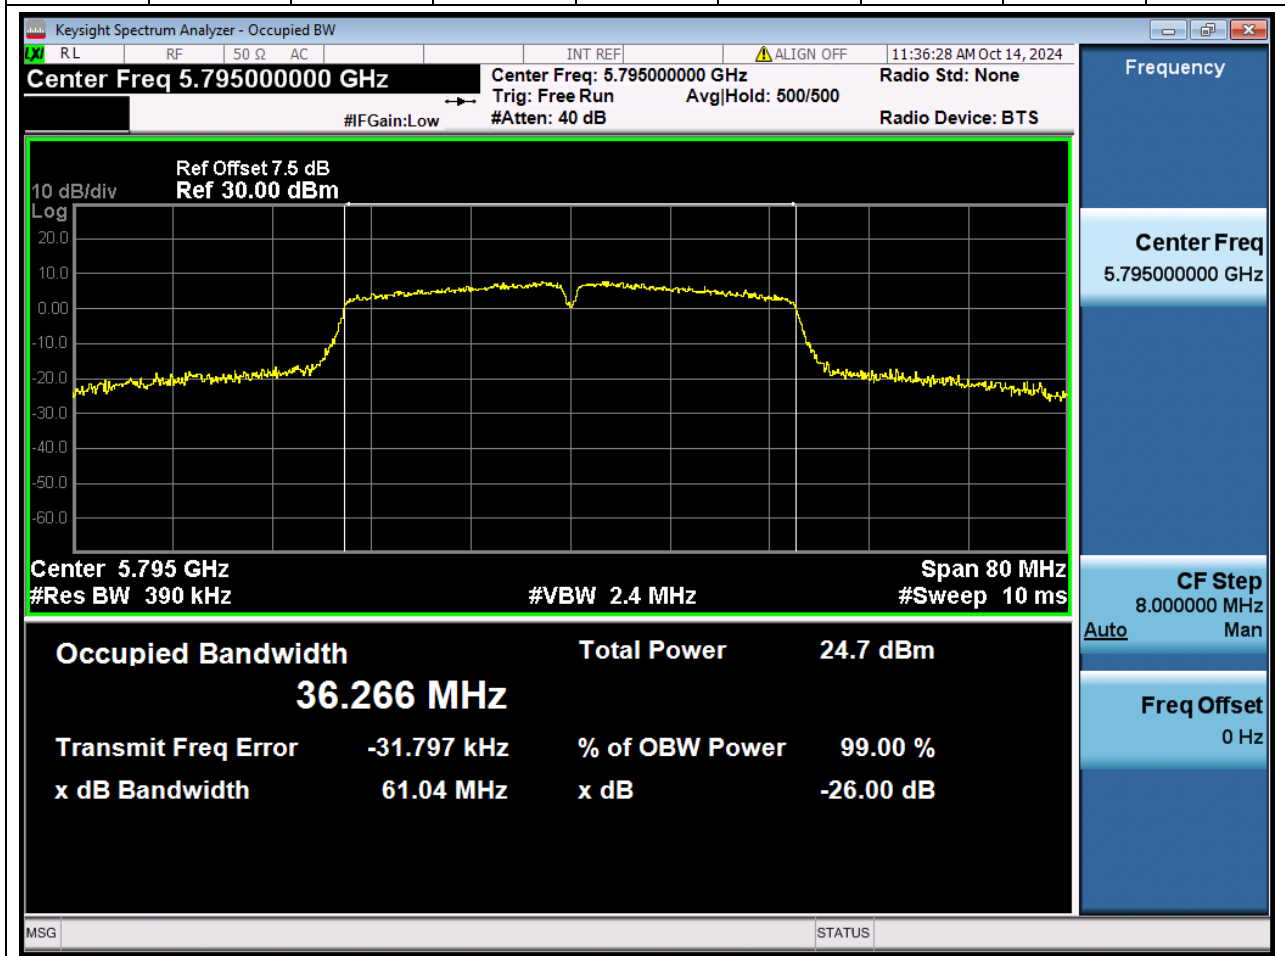

58. 802.11ac_40M_U-NII-3_H

58.1 A.2.2-99% Bandwidth(NTNV)

Center Frequency (MHz)	OBW Power (%)		RBW (MHz)	Detector	Limit (MHz)	OBW (MHz)		Verdict
5795	99		0.39	Peak	0	36.265625		Unknow