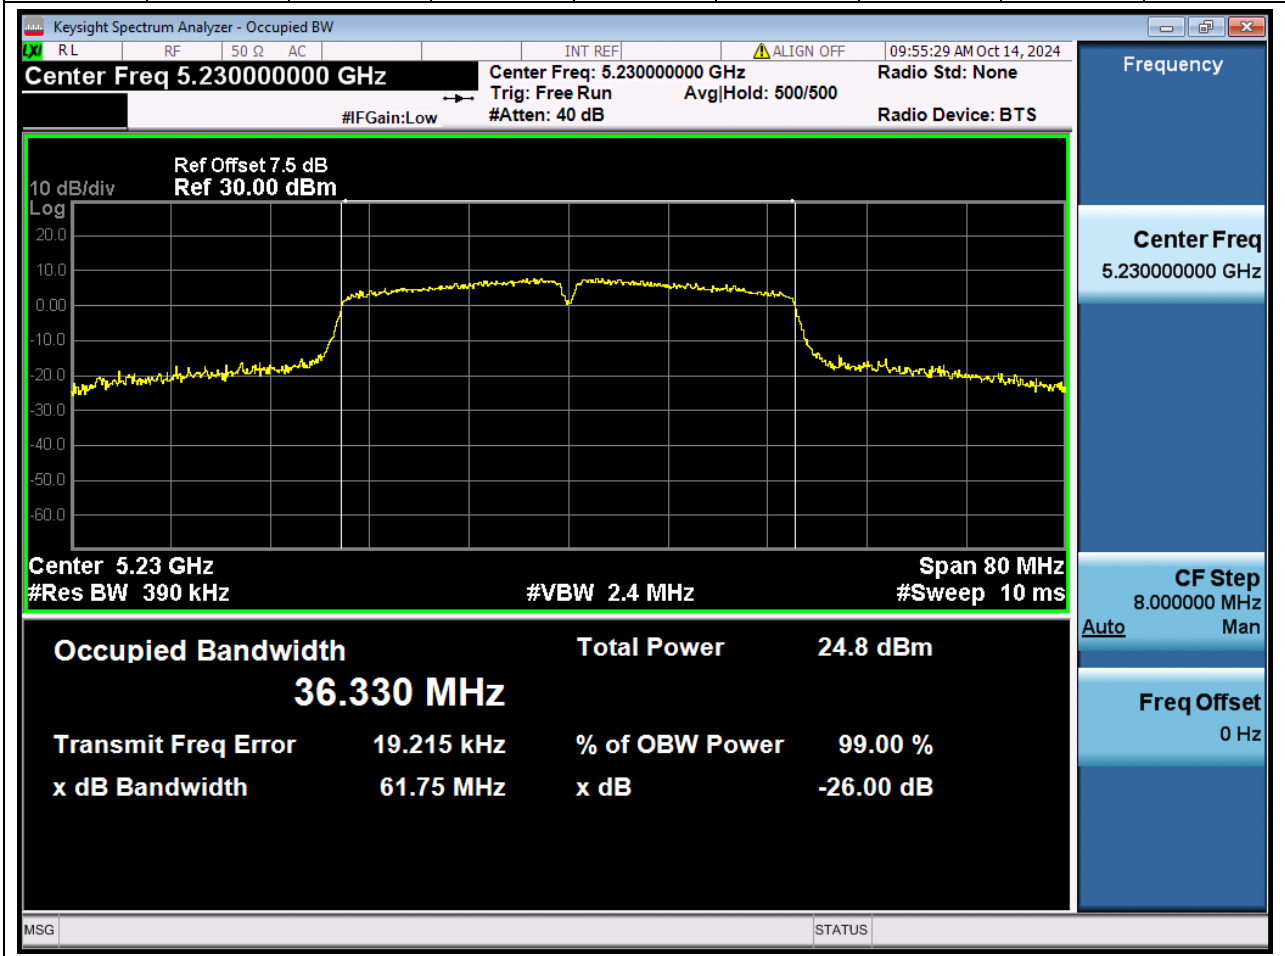

13. 802.11ac_40M_U-NII-1_H_ANT1

13.1 A.2.2-99% Bandwidth(NTNV)

Center Frequency (MHz)	OBW Power (%)	RBW (MHz)	Detector	Limit (MHz)	OBW (MHz)	Verdict
5230	99	0.39	Peak	0	36.330278	Unknow