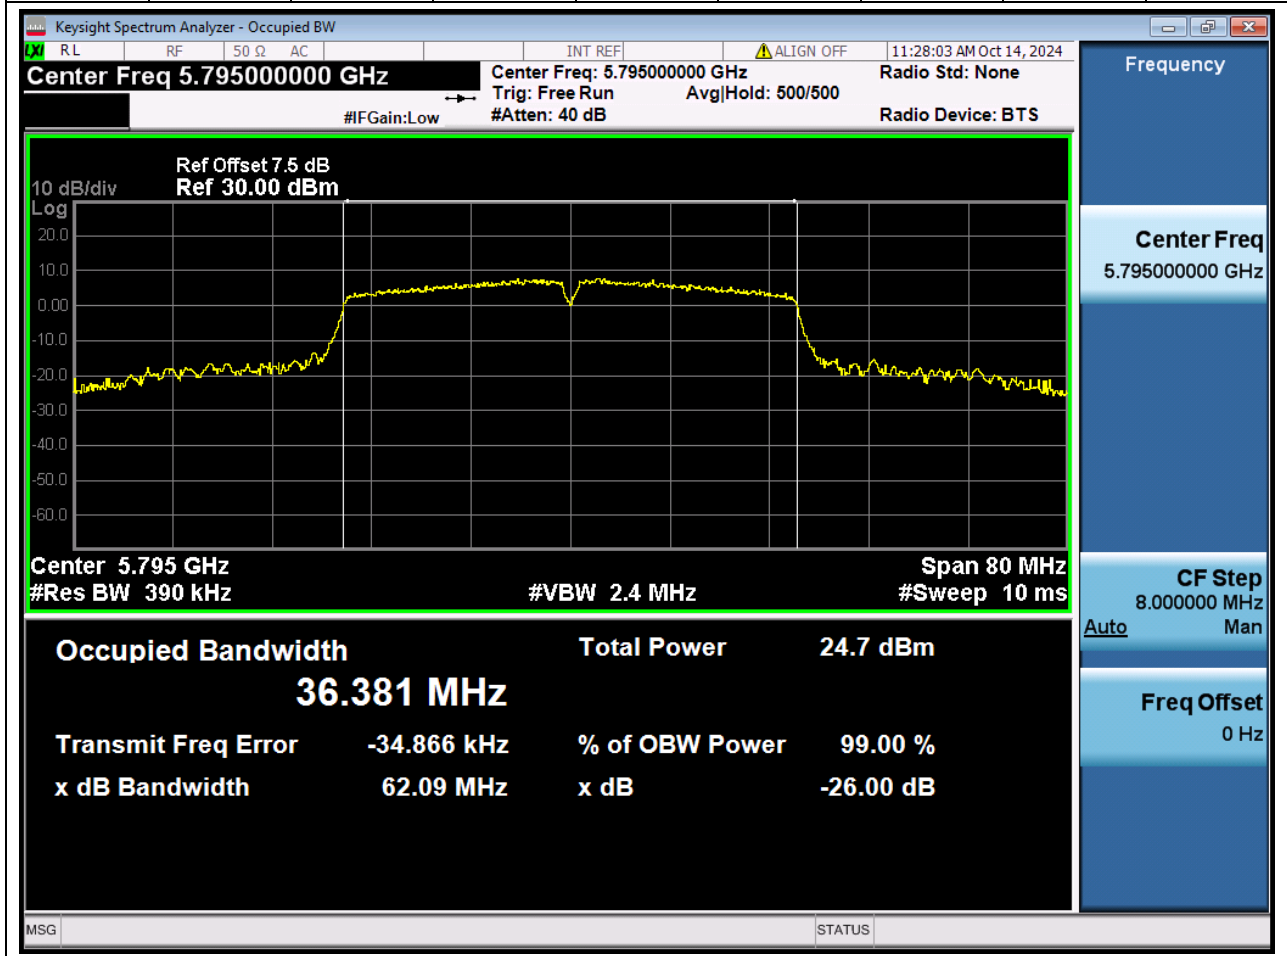

53. 802.11n_40M_U-NII-3_H

53.1 A.2.2-99% Bandwidth(NTNV)

Center Frequency (MHz)	OBW Power (%)		RBW (MHz)	Detector	Limit (MHz)	OBW (MHz)		Verdict
5795	99		0.39	Peak	0	36.380604		Unknown