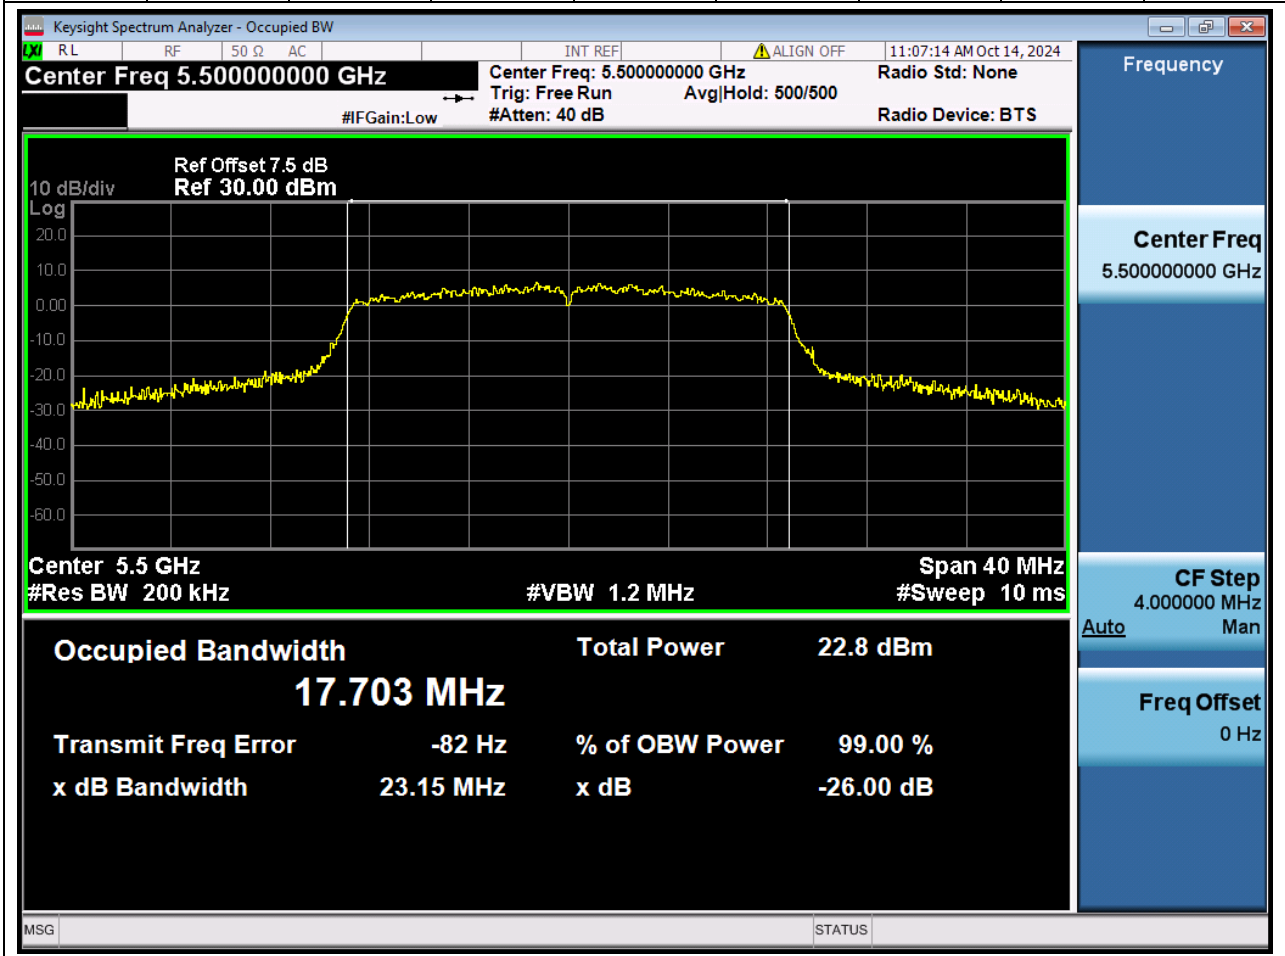

38. 802.11ac_20M_U-NII-2C_L_ANT1

38.1 A.2.2-99% Bandwidth(NTNV)

Center Frequency (MHz)	OBW Power (%)	RBW (MHz)	Detector	Limit (MHz)	OBW (MHz)	Verdict
5500	99	0.2	Peak	0	17.703493	Unknown