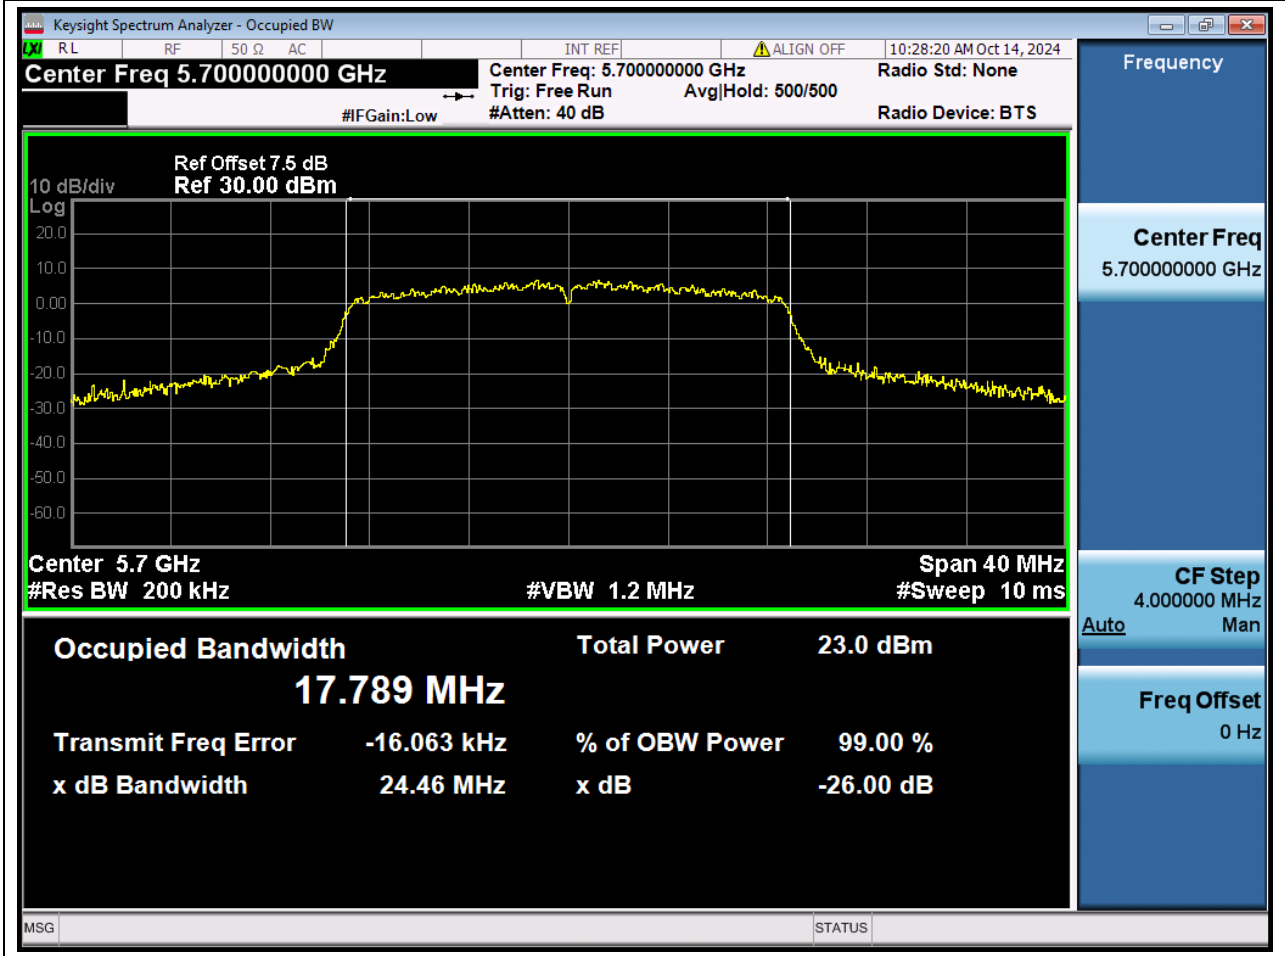

34. 802.11n_20M_U-NII-2C_H_ANT1

34.1 A.2.2-99% Bandwidth(NTNV)

Center Frequency (MHz)	OBW Power (%)	RBW (MHz)	Detector	Limit (MHz)	OBW (MHz)	Verdict
5700	99	0.2	Peak	0	17.788698	Unknow