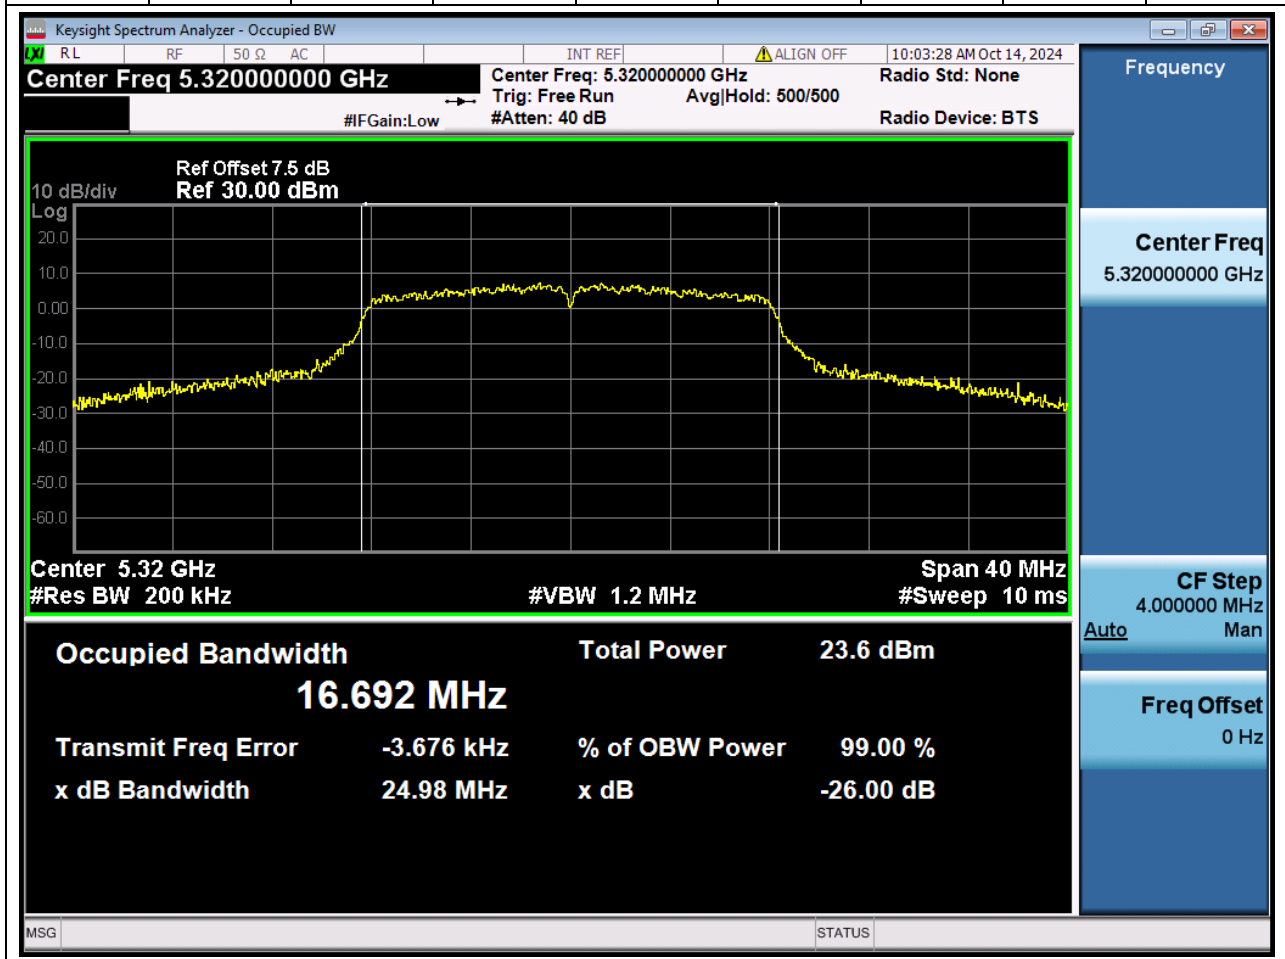

17. 802.11a_20M_U-NII-2A_H_ANT1

17.1 A.2.2-99% Bandwidth(NTNV)

Center Frequency (MHz)	OBW Power (%)	RBW (MHz)	Detector	Limit (MHz)	OBW (MHz)	Verdict
5320	99	0.2	Peak	0	16.691671	Unknown