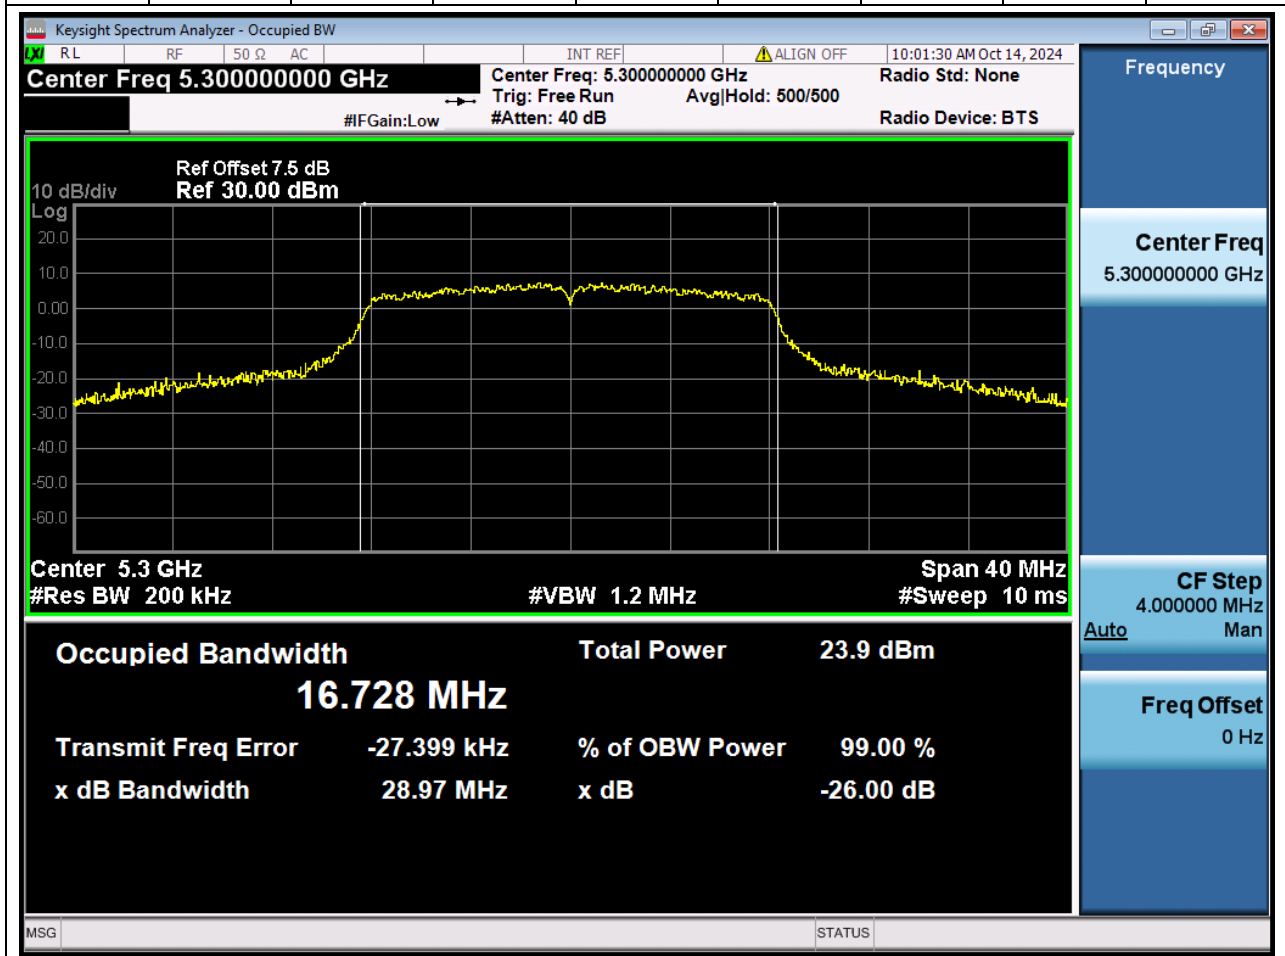

16. 802.11a_20M_U-NII-2A_M_ANT1

16.1 A.2.2-99% Bandwidth(NTNV)

Center Frequency (MHz)	OBW Power (%)	RBW (MHz)	Detector	Limit (MHz)	OBW (MHz)	Verdict
5300	99	0.2	Peak	0	16.728332	Unknow