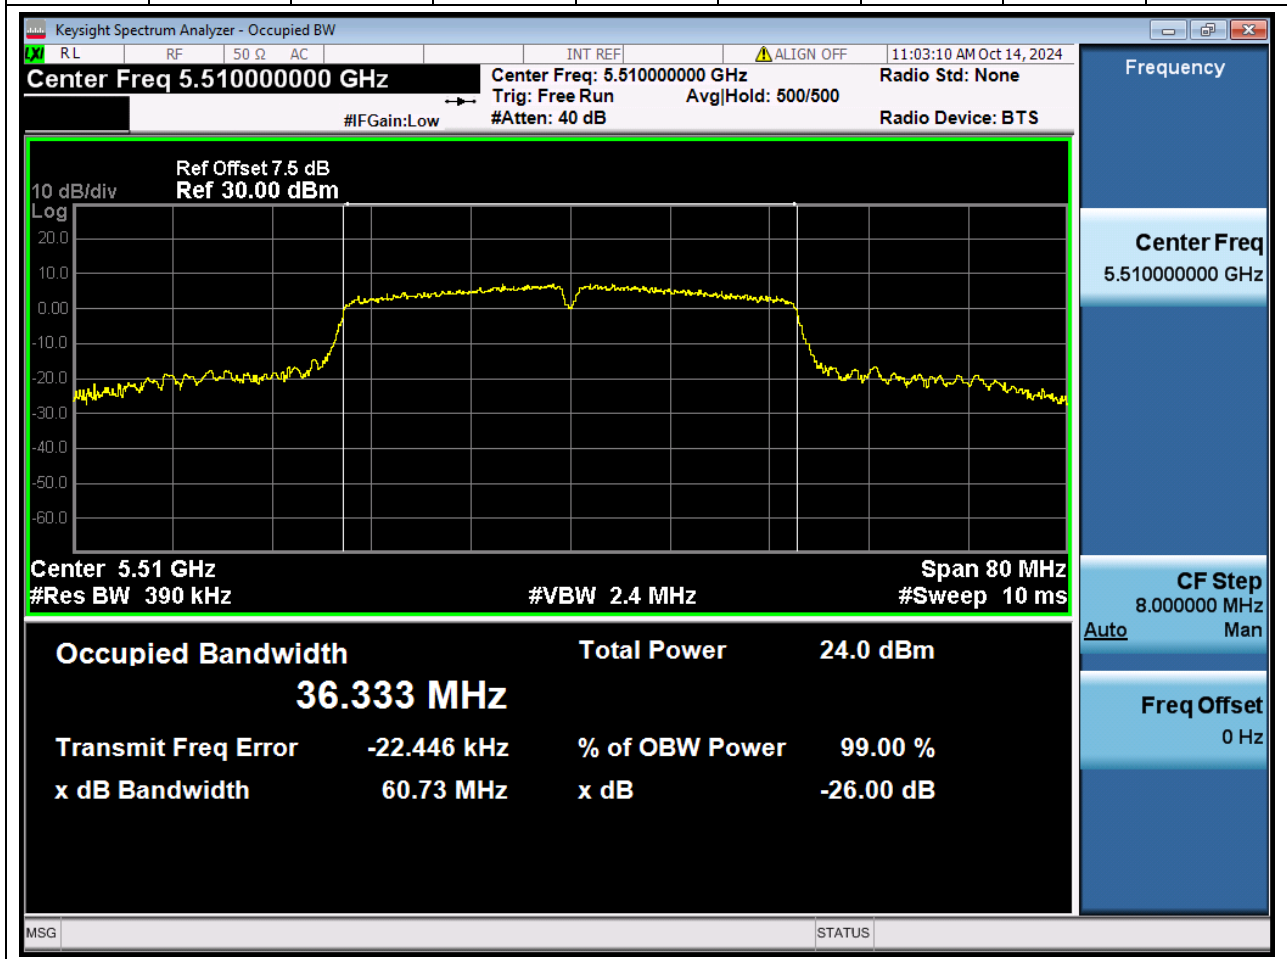

35. 802.11n_40M_U-NII-2C_L_ANT1

35.1 A.2.2-99% Bandwidth(NTNV)

Center Frequency (MHz)	OBW Power (%)		RBW (MHz)	Detector	Limit (MHz)	OBW (MHz)		Verdict
5510	99		0.39	Peak	0	36.333224		Unknown