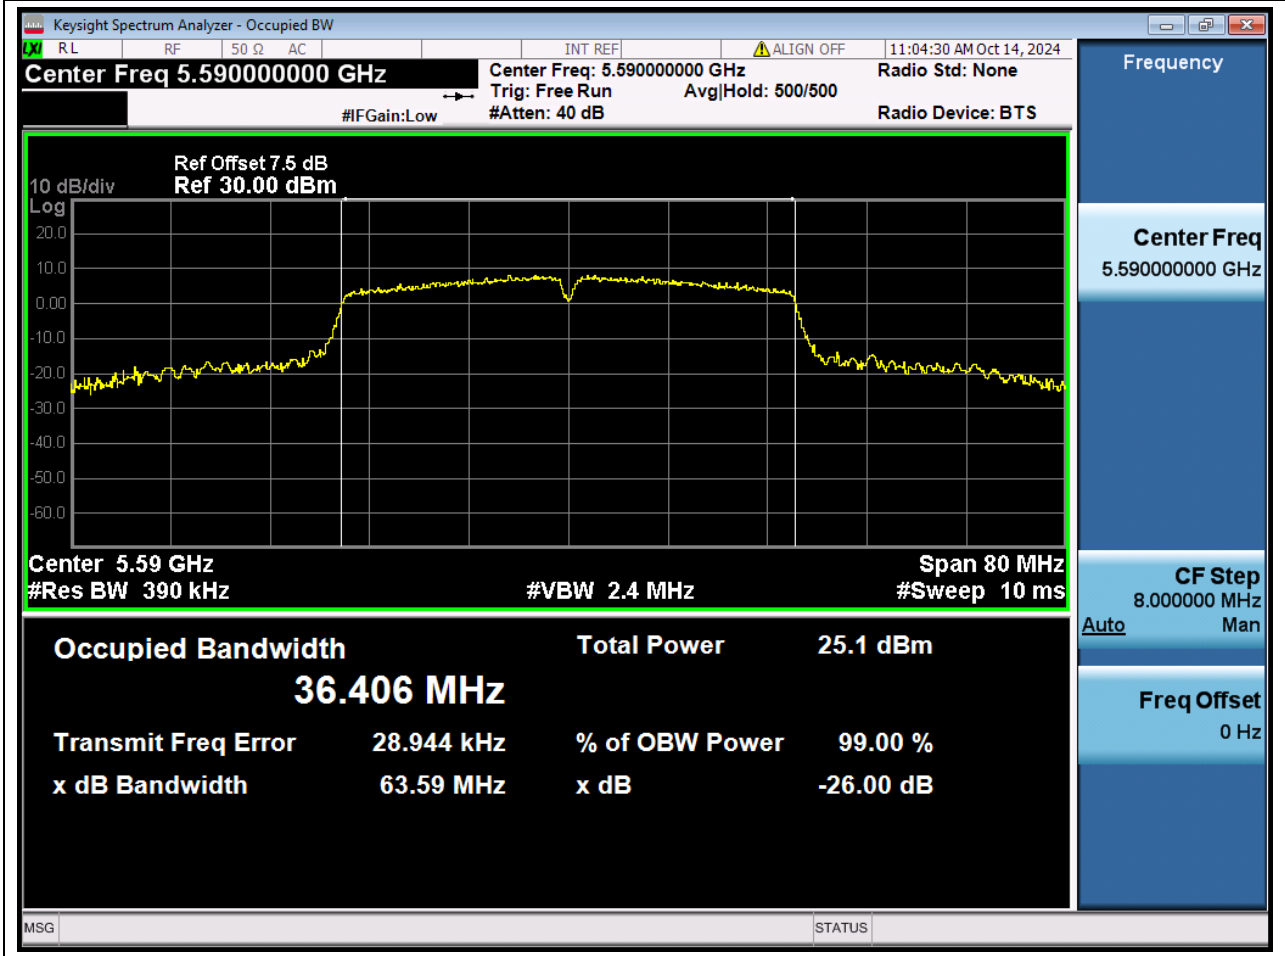

36. 802.11n_40M_U-NII-2C_M_ANT1

36.1 A.2.2-99% Bandwidth(NTNV)

Center Frequency (MHz)	OBW Power (%)	RBW (MHz)	Detector	Limit (MHz)	OBW (MHz)	Verdict
5590	99	0.39	Peak	0	36.405899	Unknow