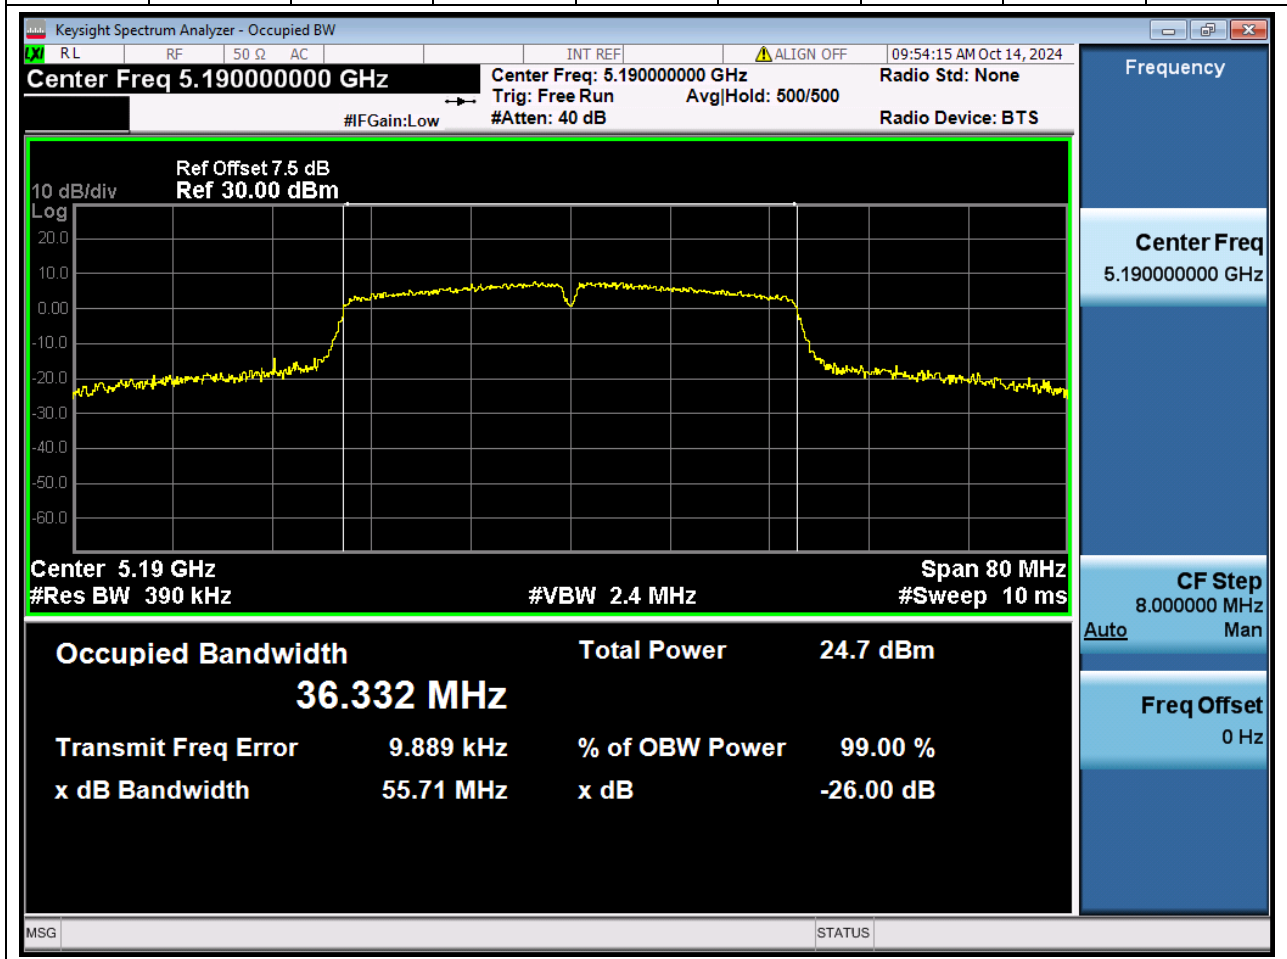

12. 802.11ac_40M_U-NII-1_L_ANT1

12.1 A.2.2-99% Bandwidth(NTNV)

Center Frequency (MHz)	OBW Power (%)		RBW (MHz)	Detector	Limit (MHz)	OBW (MHz)		Verdict
5190	99		0.39	Peak	0	36.332057		Unknow