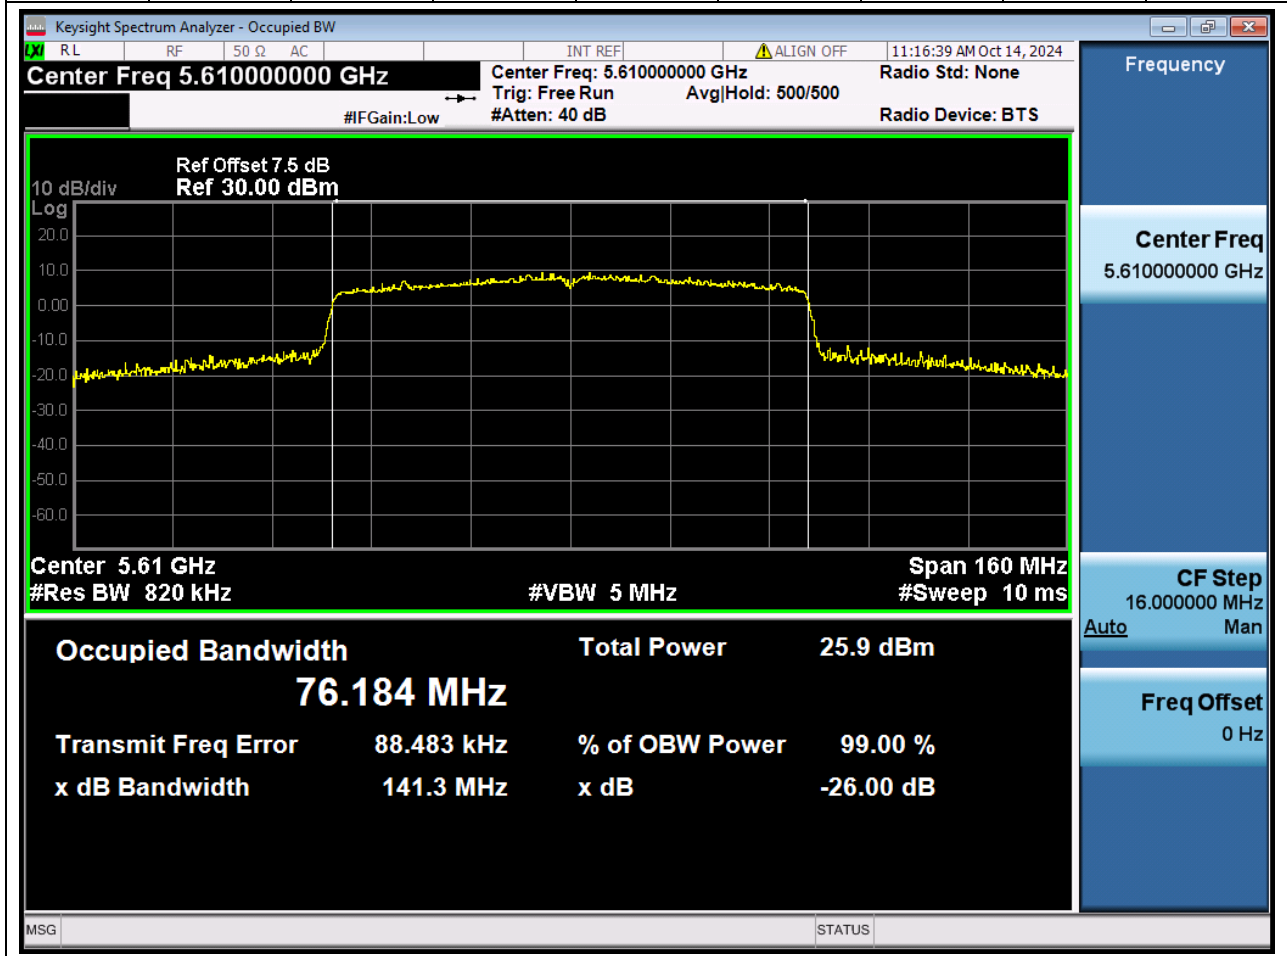

45. 802.11ac_80H_U-NII-2C_H_ANT1

45.1 A.2.2-99% Bandwidth(NTNV)

Center Frequency (MHz)	OBW Power (%)	RBW (MHz)	Detector	Limit (MHz)	OBW (MHz)	Verdict
5610	99	0.82	Peak	0	76.184211	Unknown