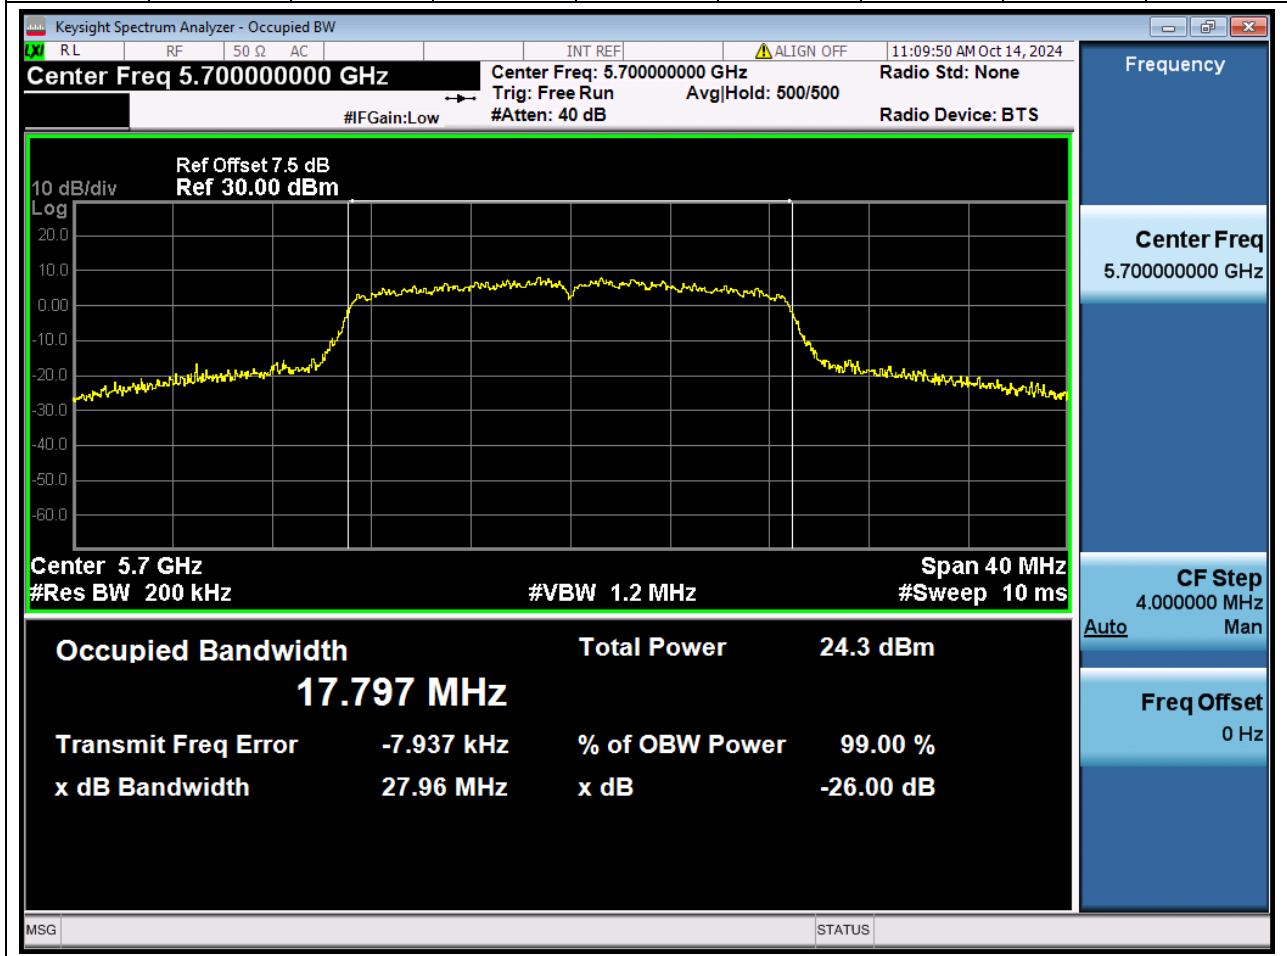

40. 802.11ac_20M_U-NII-2C_H_ANT1

40.1 A.2.2-99% Bandwidth(NTNV)

Center Frequency (MHz)	OBW Power (%)		RBW (MHz)	Detector	Limit (MHz)	OBW (MHz)		Verdict
5700	99		0.2	Peak	0	17.797036		Unknown