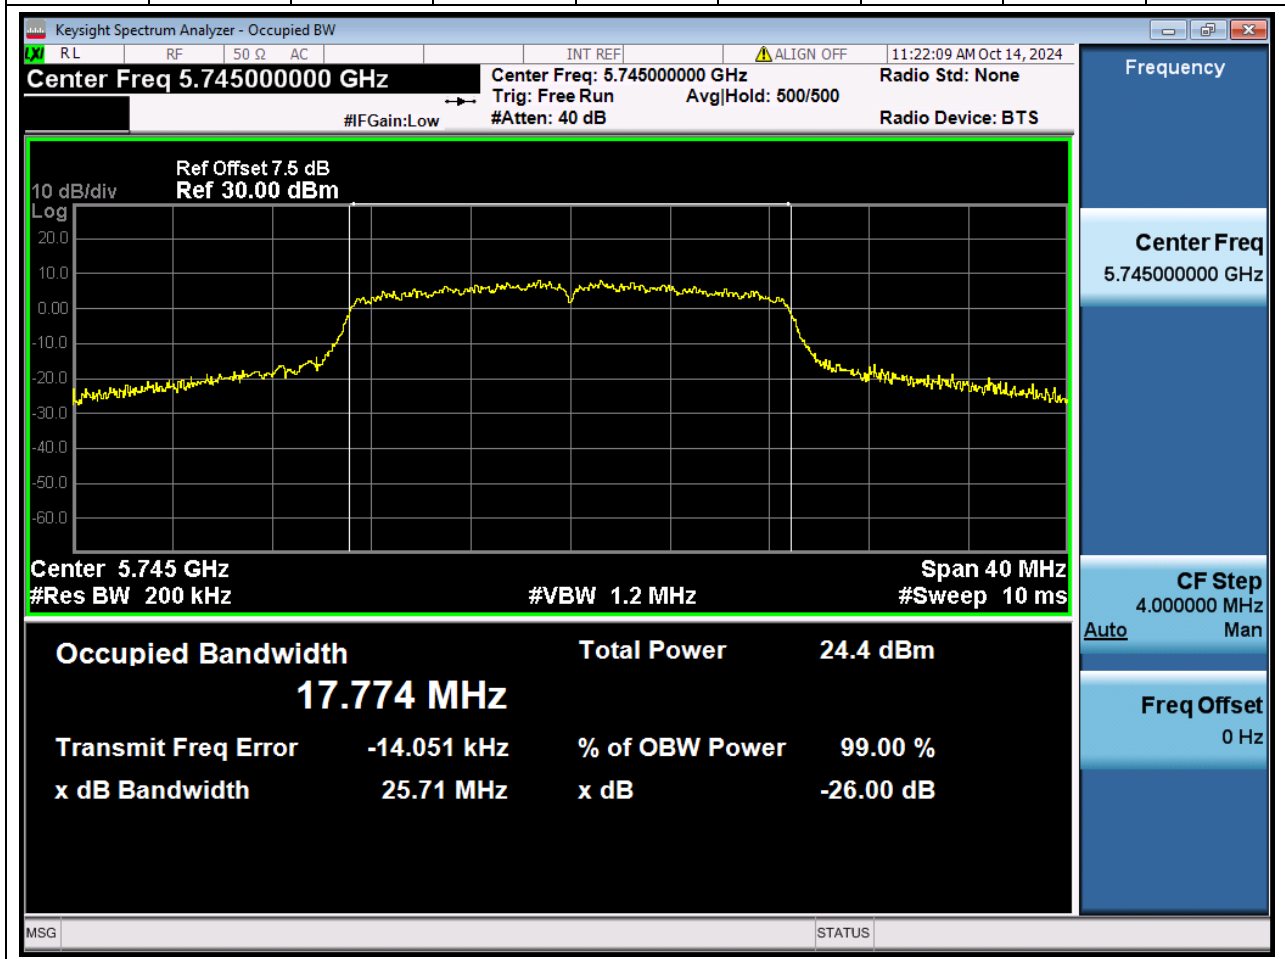

49. 802.11n_20M_U-NII-3_L

49.1 A.2.2-99% Bandwidth(NTNV)

Center Frequency (MHz)	OBW Power (%)		RBW (MHz)	Detector	Limit (MHz)	OBW (MHz)		Verdict
5745	99		0.2	Peak	0	17.774088		Unknow