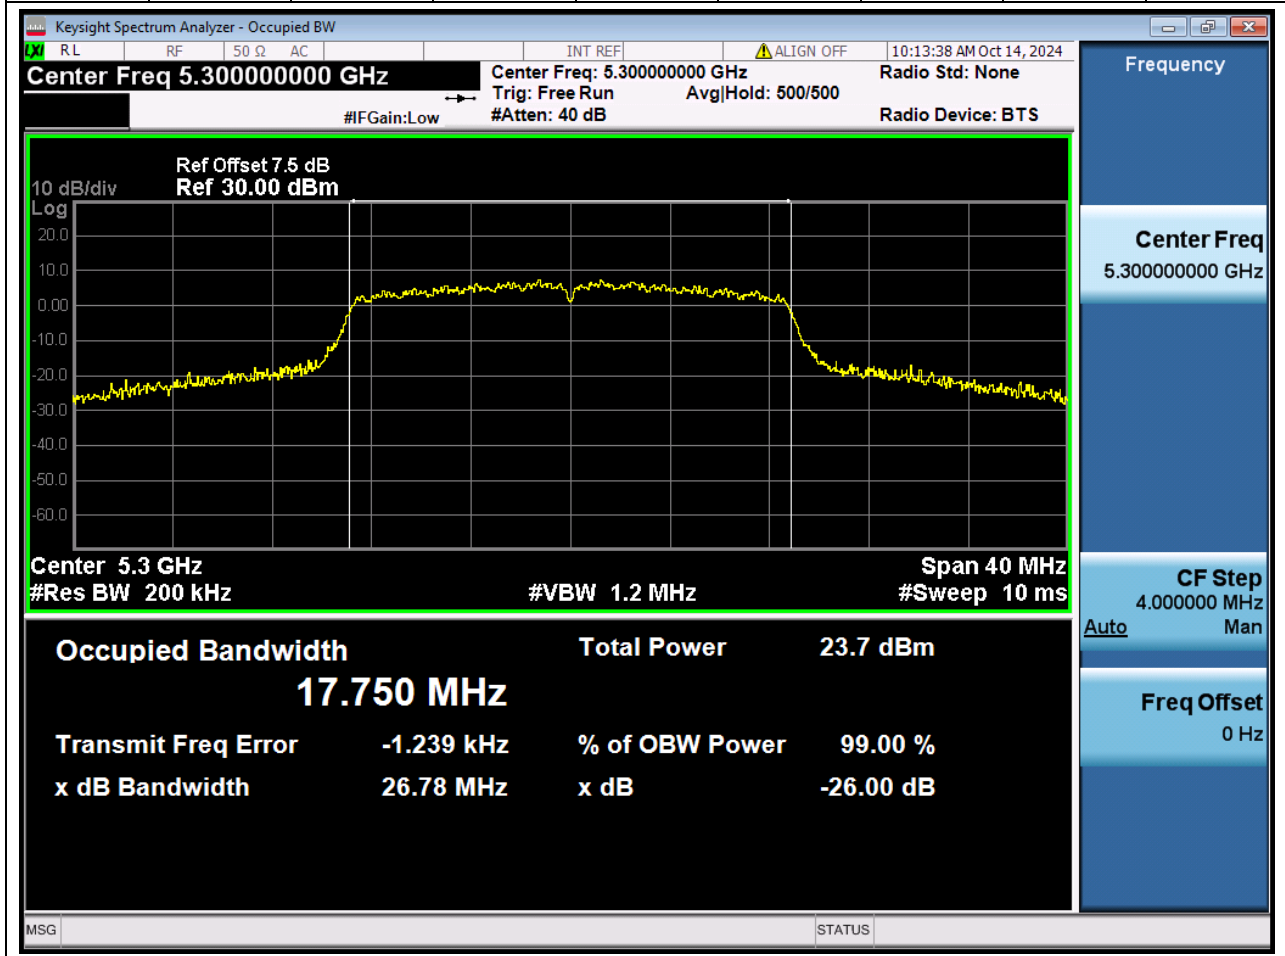

24. 802.11ac_20M_U-NII-2A_M_ANT1

24.1 A.2.2-99% Bandwidth(NTNV)

Center Frequency (MHz)	OBW Power (%)	RBW (MHz)	Detector	Limit (MHz)	OBW (MHz)	Verdict
5300	99	0.2	Peak	0	17.750286	Unknow