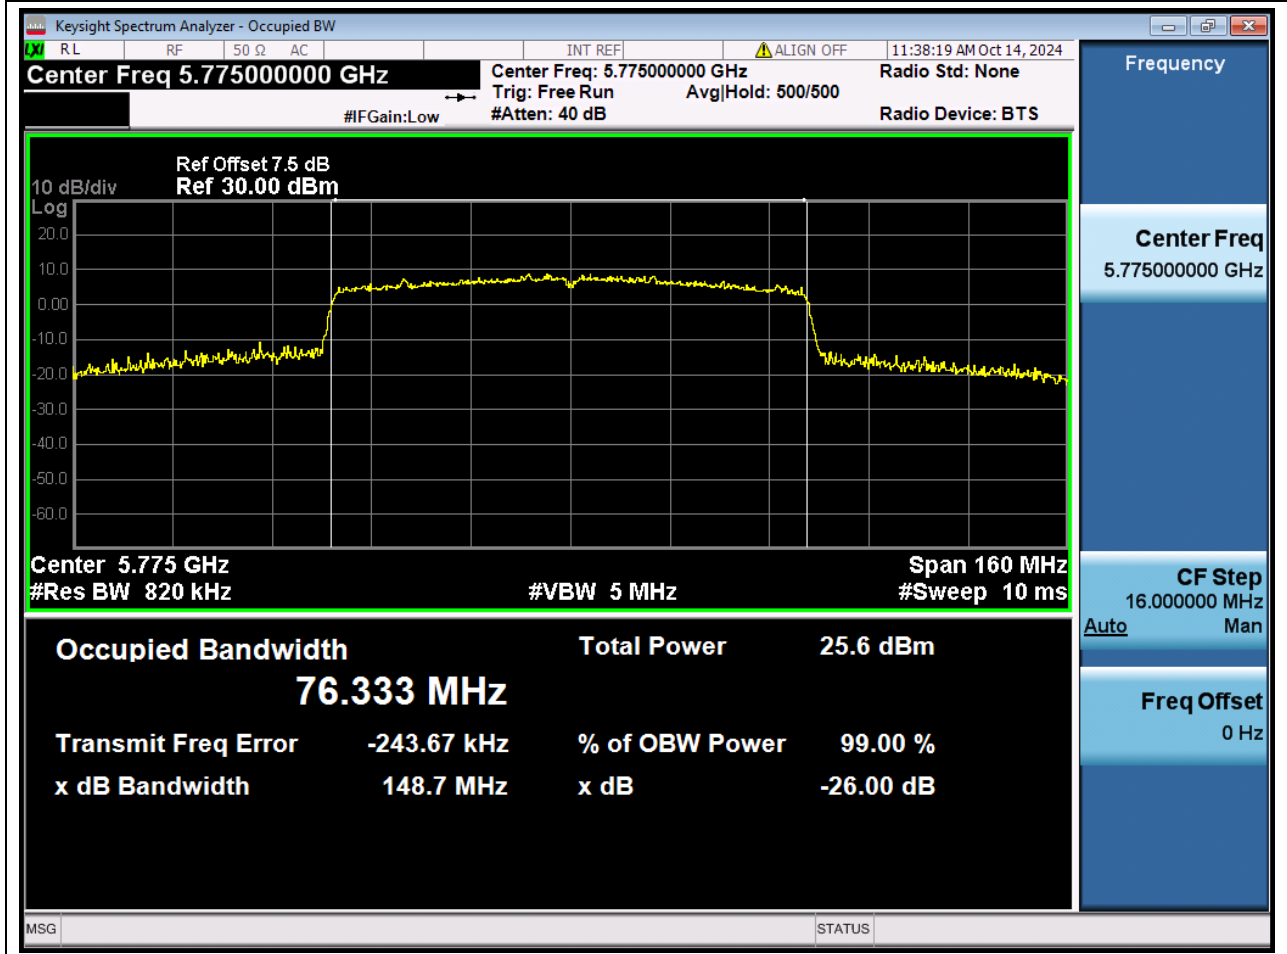

59. 802.11ac_80M_U-NII-3_M

59.1 A.2.2-99% Bandwidth(NTNV)

Center Frequency (MHz)	OBW Power (%)		RBW (MHz)	Detector	Limit (MHz)	OBW (MHz)		Verdict
5775	99		0.82	Peak	0	76.3335		Unknown

--BLANK BELOW--