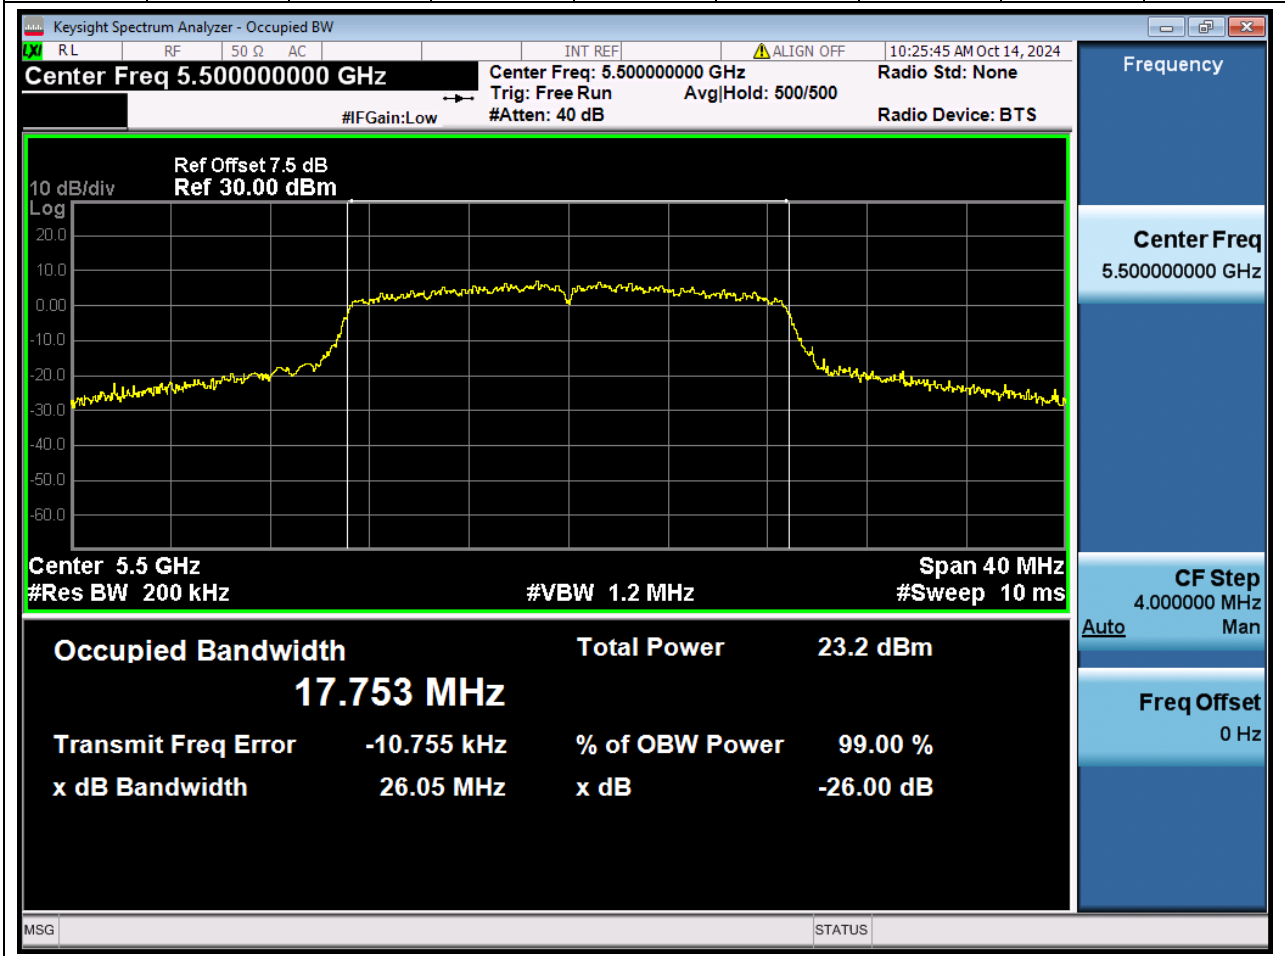

32. 802.11n_20M_U-NII-2C_L_ANT1

32.1 A.2.2-99% Bandwidth(NTNV)

Center Frequency (MHz)	OBW Power (%)	RBW (MHz)	Detector	Limit (MHz)	OBW (MHz)	Verdict
5500	99	0.2	Peak	0	17.75325	Unknow