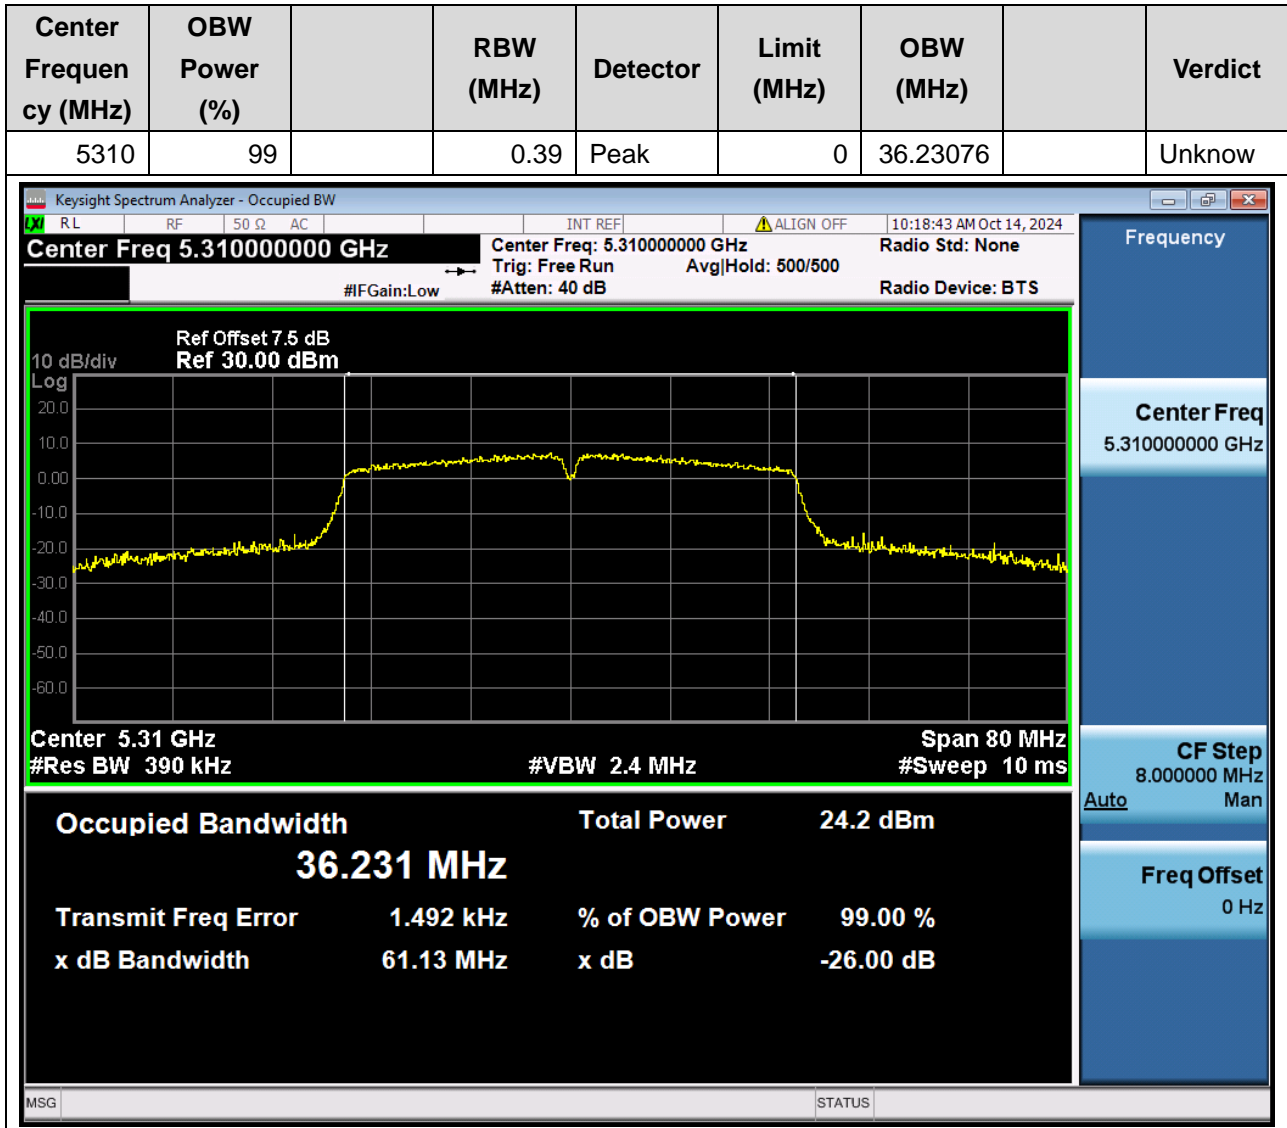

### 26.1 A.2.2-99% Bandwidth(NTNV)

Center Frequency (MHz)	OBW Power (%)	RBW (MHz)	Detector	Limit (MHz)	OBW (MHz)	Verdict
5270	99	0.39	Peak	0	36.250185	Unknow

### 27.1 A.2.2-99% Bandwidth(NTNV)