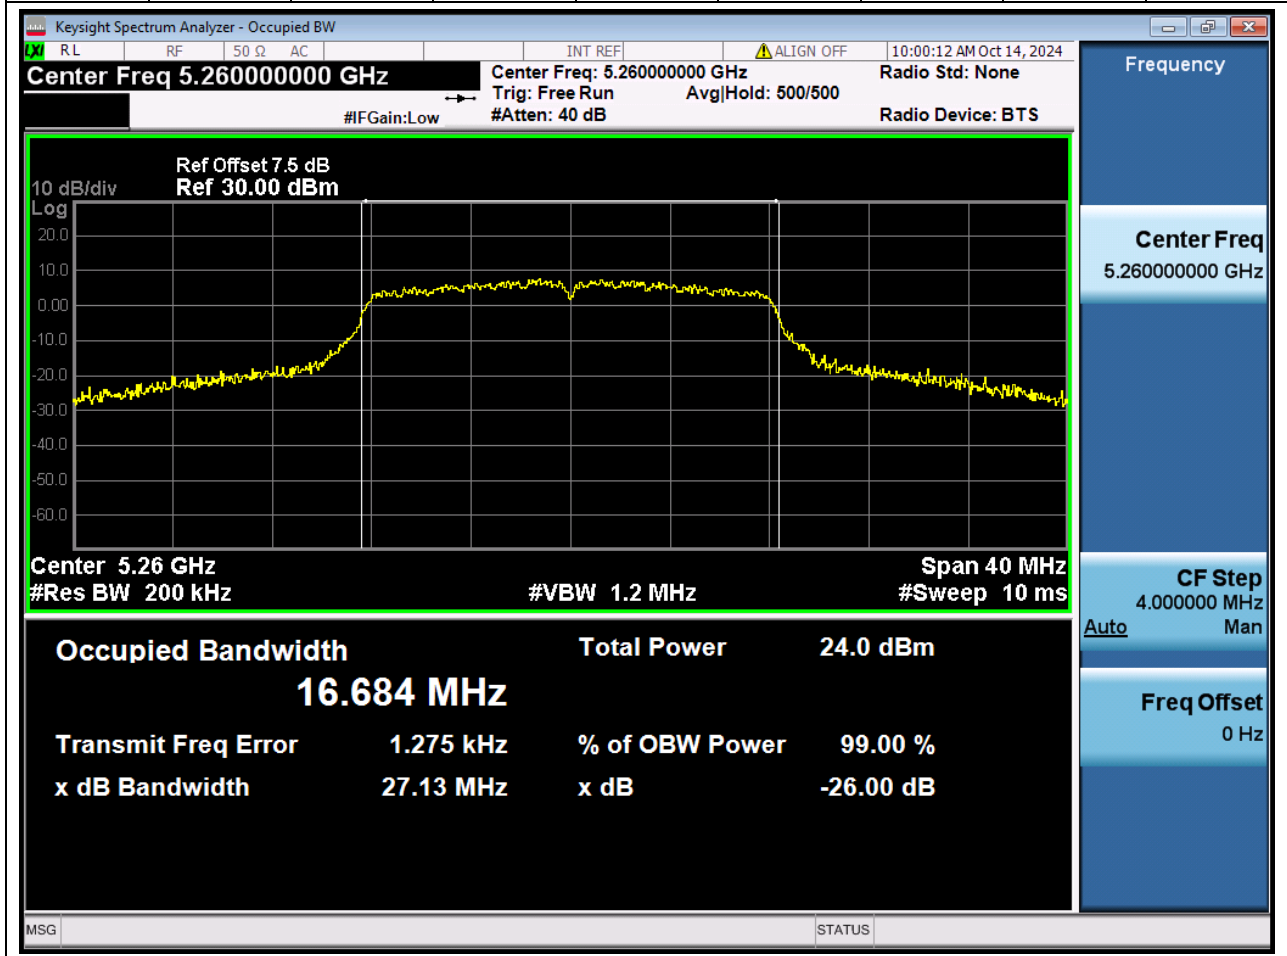

15. 802.11a_20M_U-NII-2A_L_ANT1

15.1 A.2.2-99% Bandwidth(NTNV)

Center Frequency (MHz)	OBW Power (%)	RBW (MHz)	Detector	Limit (MHz)	OBW (MHz)	Verdict
5260	99	0.2	Peak	0	16.684173	Unknown