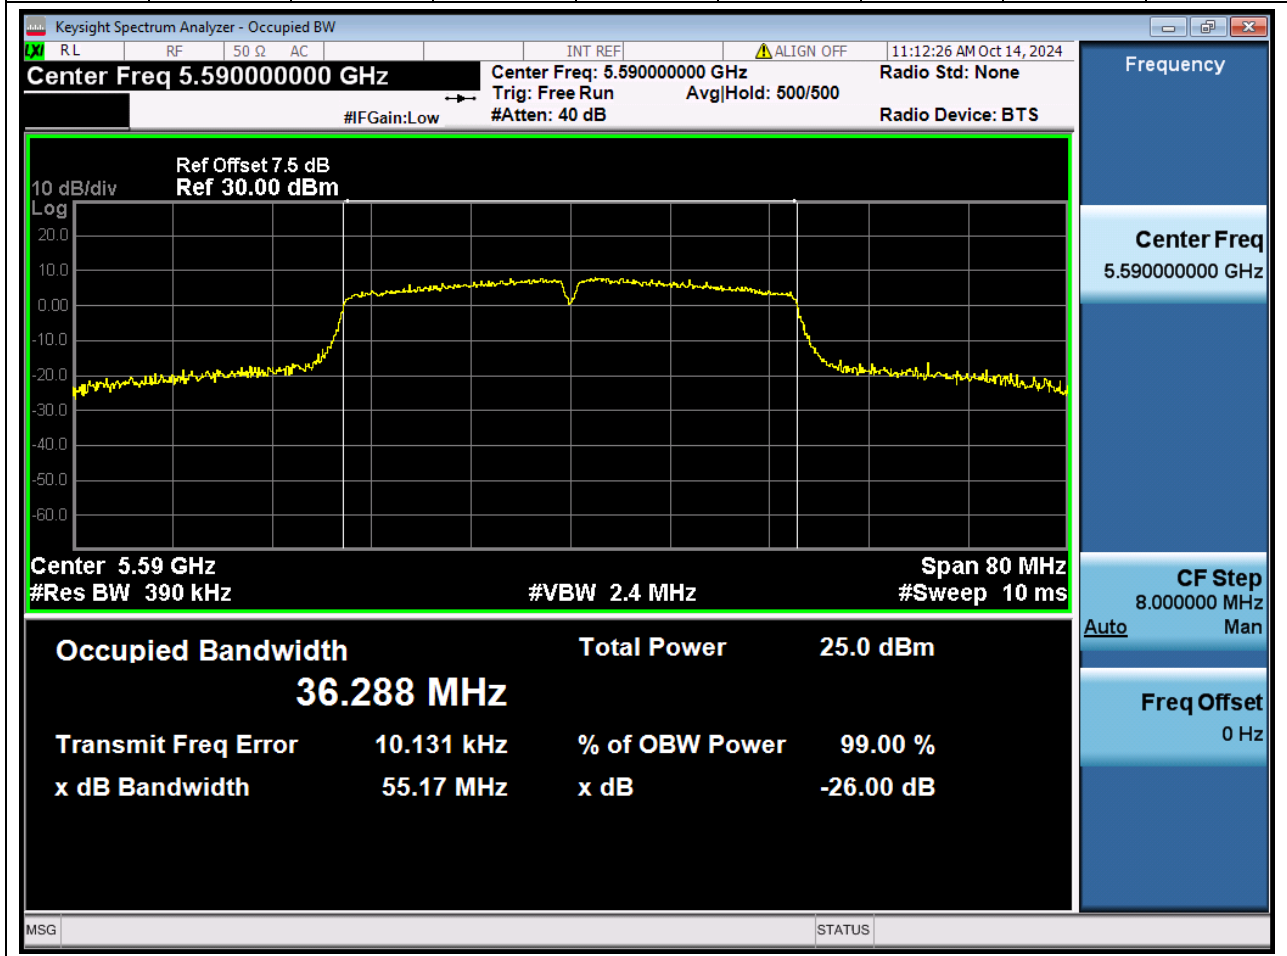

42. 802.11ac_40M_U-NII-2C_M_ANT1

42.1 A.2.2-99% Bandwidth(NTNV)

Center Frequency (MHz)	OBW Power (%)		RBW (MHz)	Detector	Limit (MHz)	OBW (MHz)		Verdict
5590	99		0.39	Peak	0	36.287524		Unknow