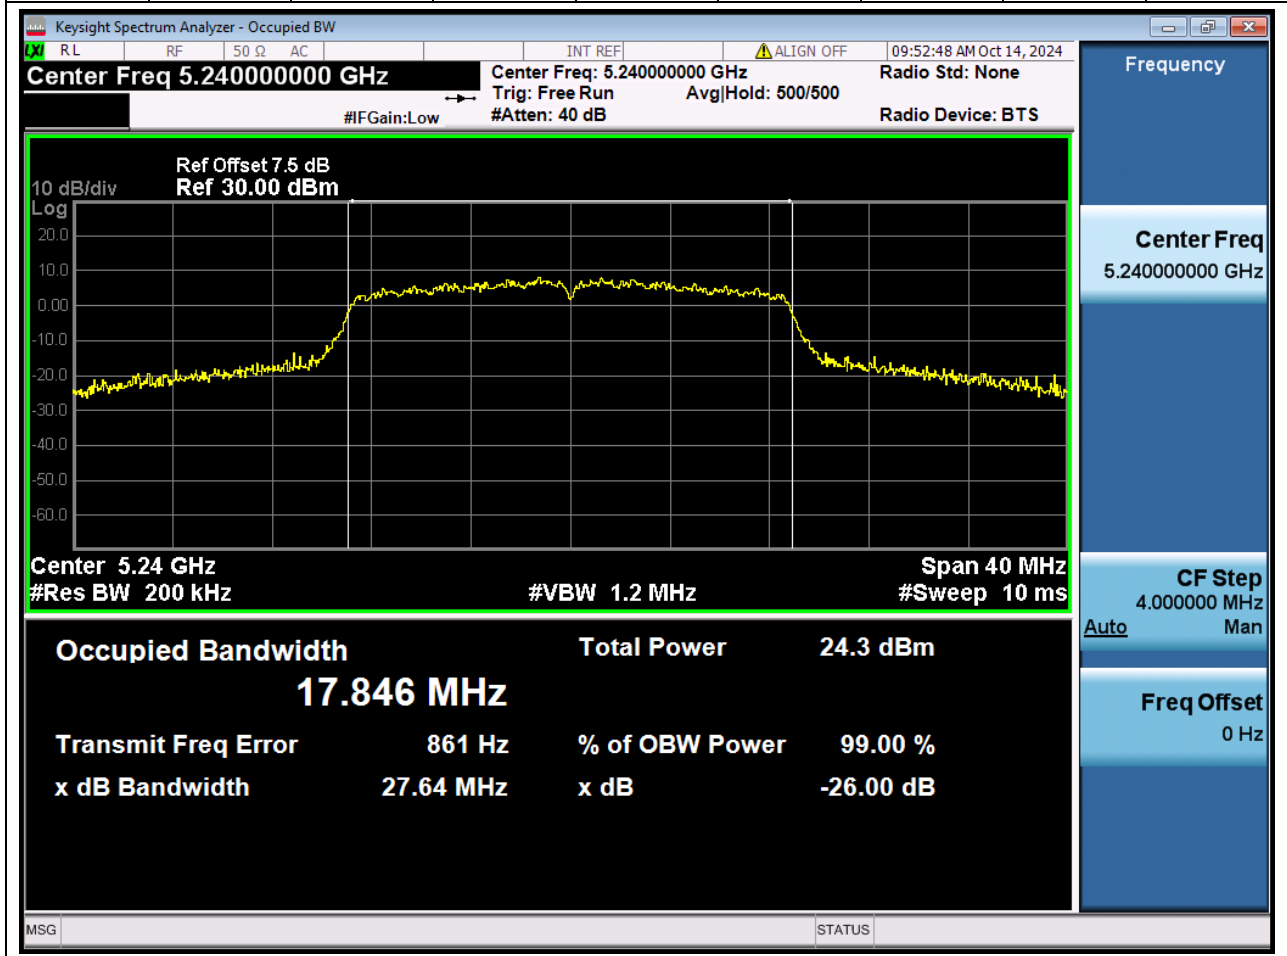

### 11.1 A.2.2-99% Bandwidth(NTNV)

Center Frequency (MHz)	OBW Power (%)	RBW (MHz)	Detector	Limit (MHz)	OBW (MHz)	Verdict
5240	99	0.2	Peak	0	17.846433	Unknown