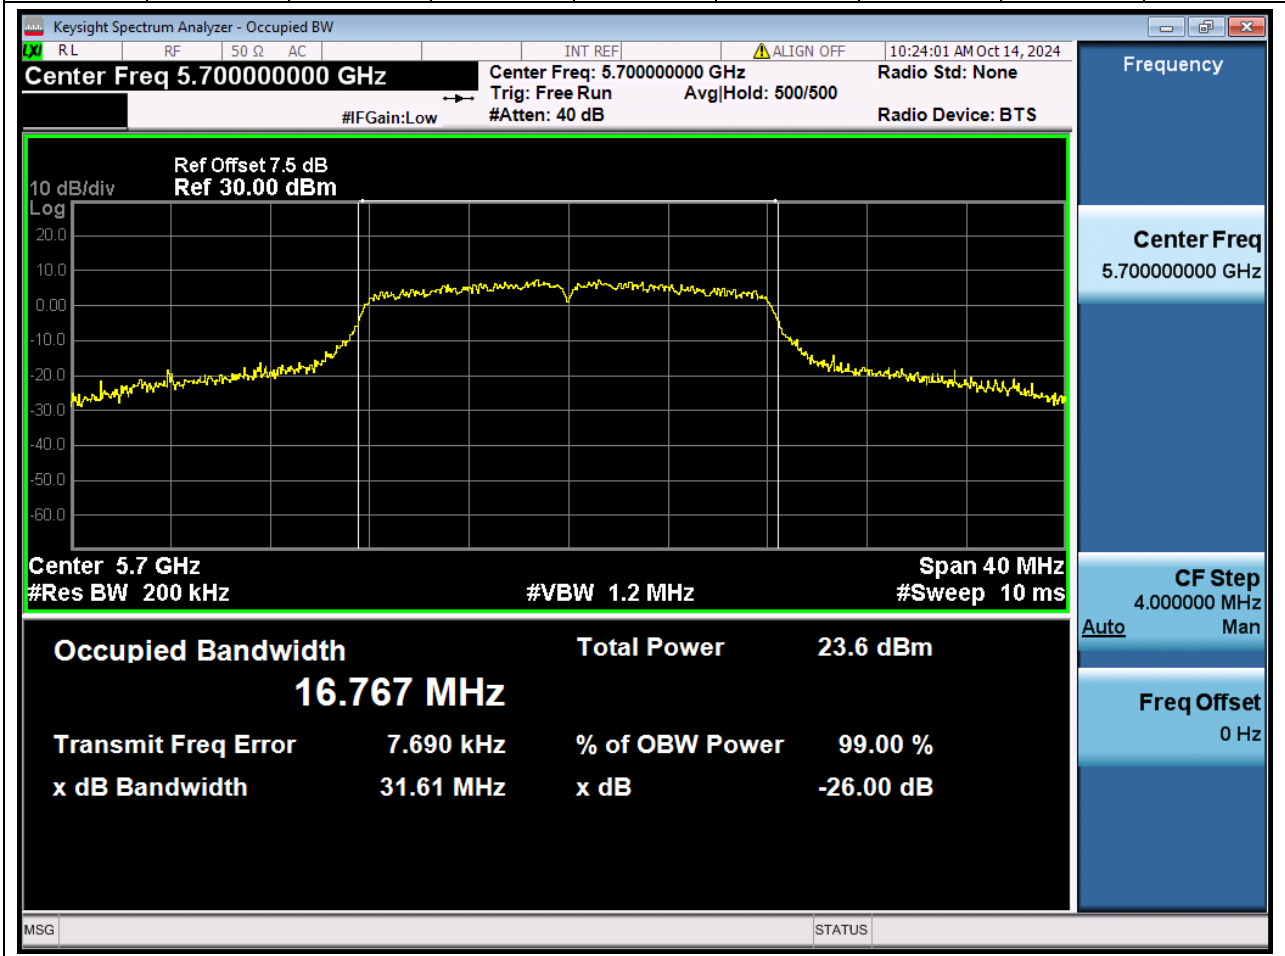

31. 802.11a_20M_U-NII-2C_H_ANT1

31.1 A.2.2-99% Bandwidth(NTNV)

Center Frequency (MHz)	OBW Power (%)	RBW (MHz)	Detector	Limit (MHz)	OBW (MHz)	Verdict
5700	99	0.2	Peak	0	16.766598	Unknow