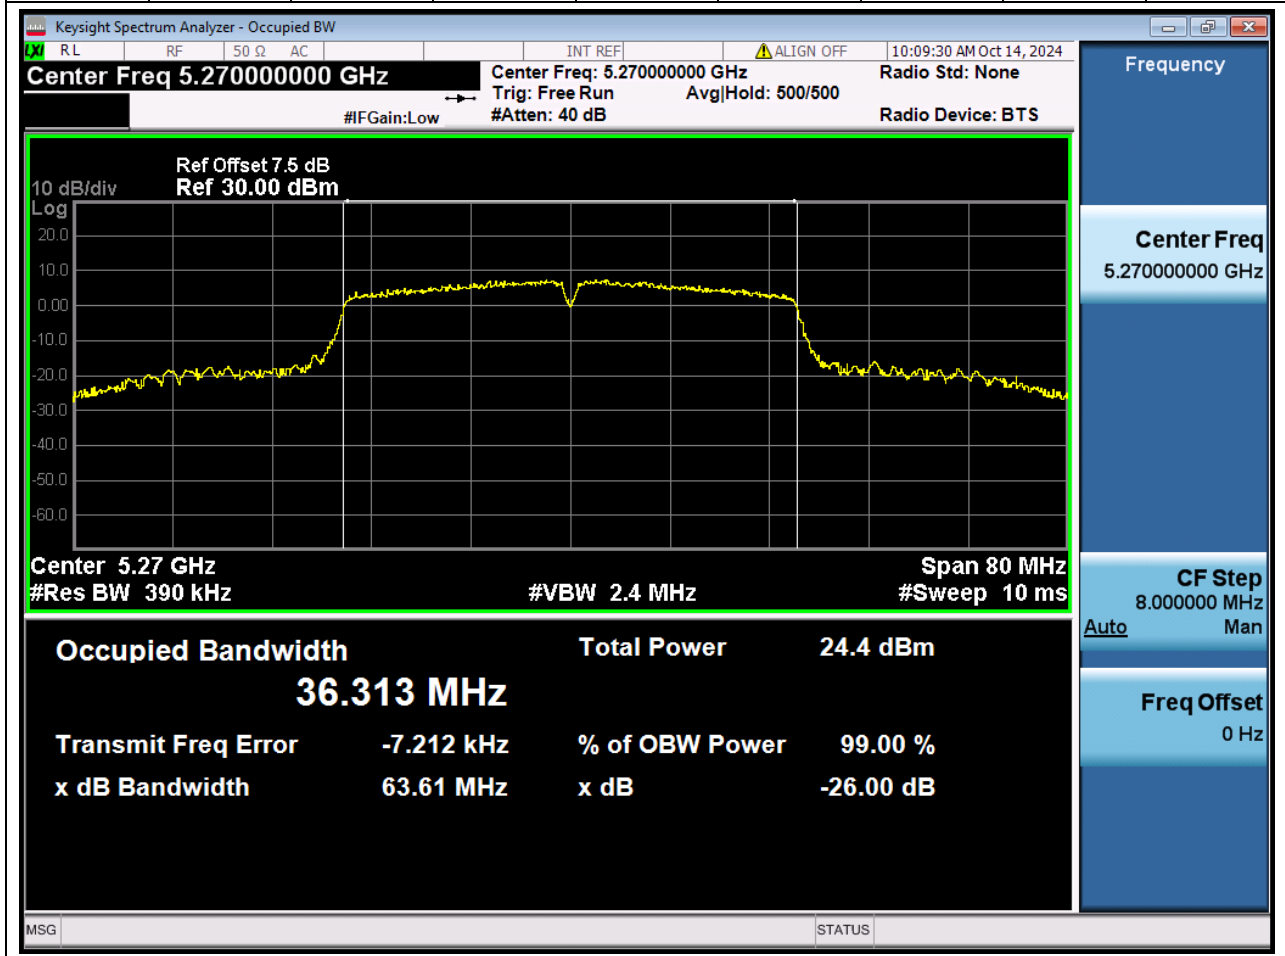

21. 802.11n_40M_U-NII-2A_L_ANT1

21.1 A.2.2-99% Bandwidth(NTNV)

Center Frequency (MHz)	OBW Power (%)	RBW (MHz)	Detector	Limit (MHz)	OBW (MHz)	Verdict
5270	99	0.39	Peak	0	36.31317	Unknow