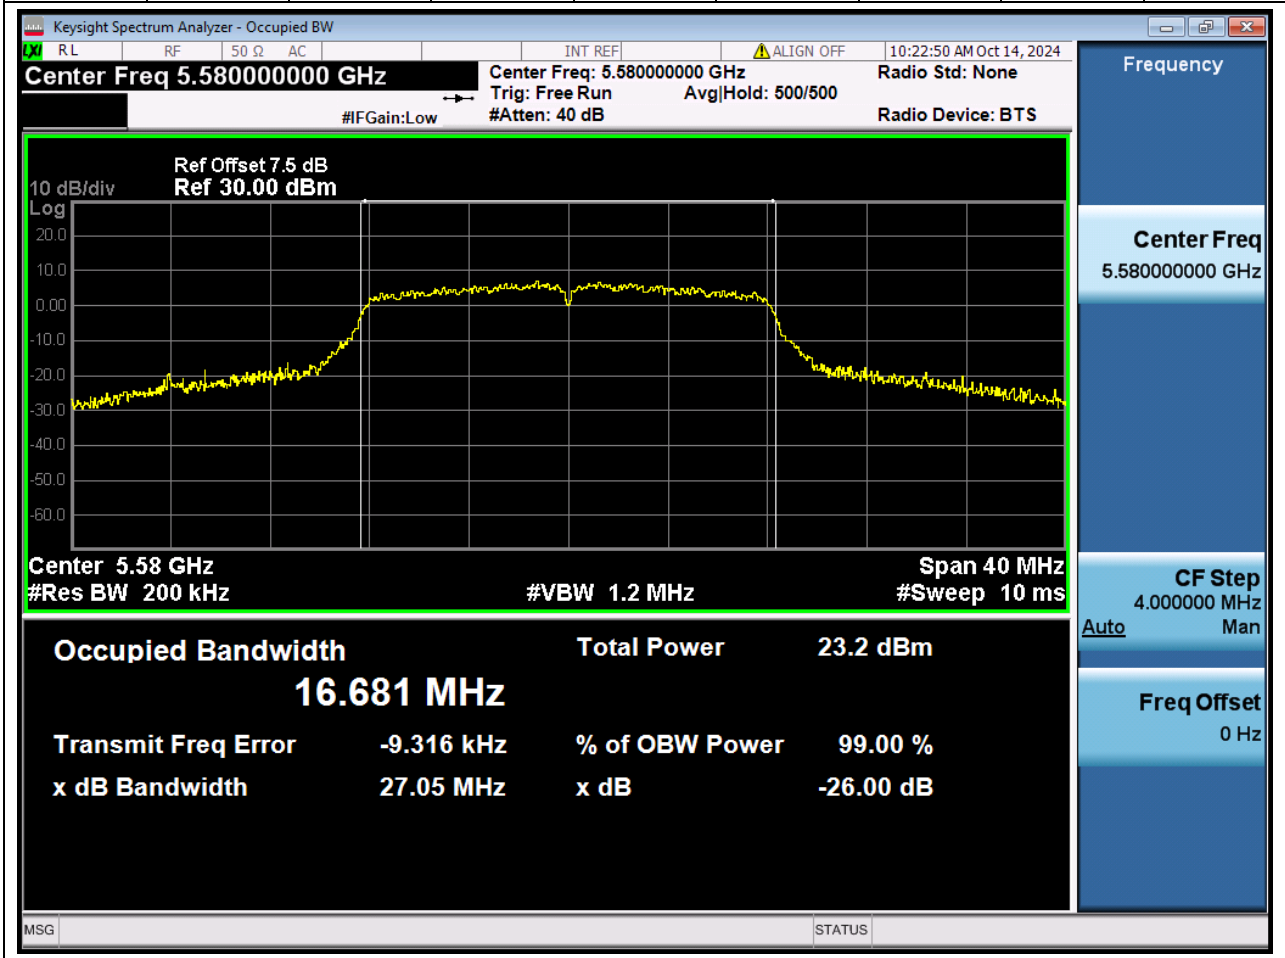

30. 802.11a_20M_U-NII-2C_M_ANT1

30.1 A.2.2-99% Bandwidth(NTNV)

Center Frequency (MHz)	OBW Power (%)	RBW (MHz)	Detector	Limit (MHz)	OBW (MHz)	Verdict
5580	99	0.2	Peak	0	16.680812	Unknown