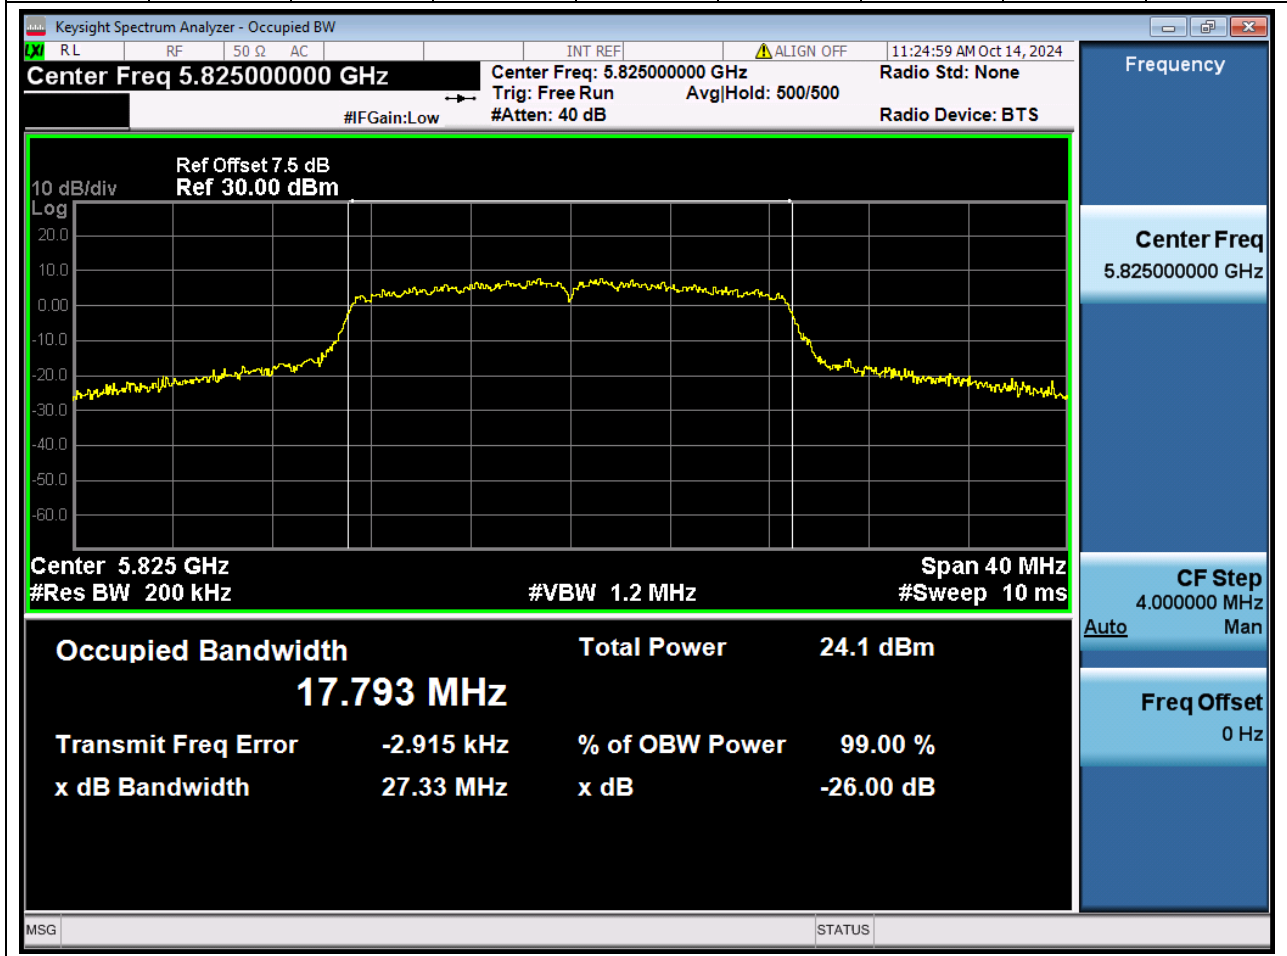

51. 802.11n_20M_U-NII-3_H

51.1 A.2.2-99% Bandwidth(NTNV)

Center Frequency (MHz)	OBW Power (%)		RBW (MHz)	Detector	Limit (MHz)	OBW (MHz)		Verdict
5825	99		0.2	Peak	0	17.792695		Unknown