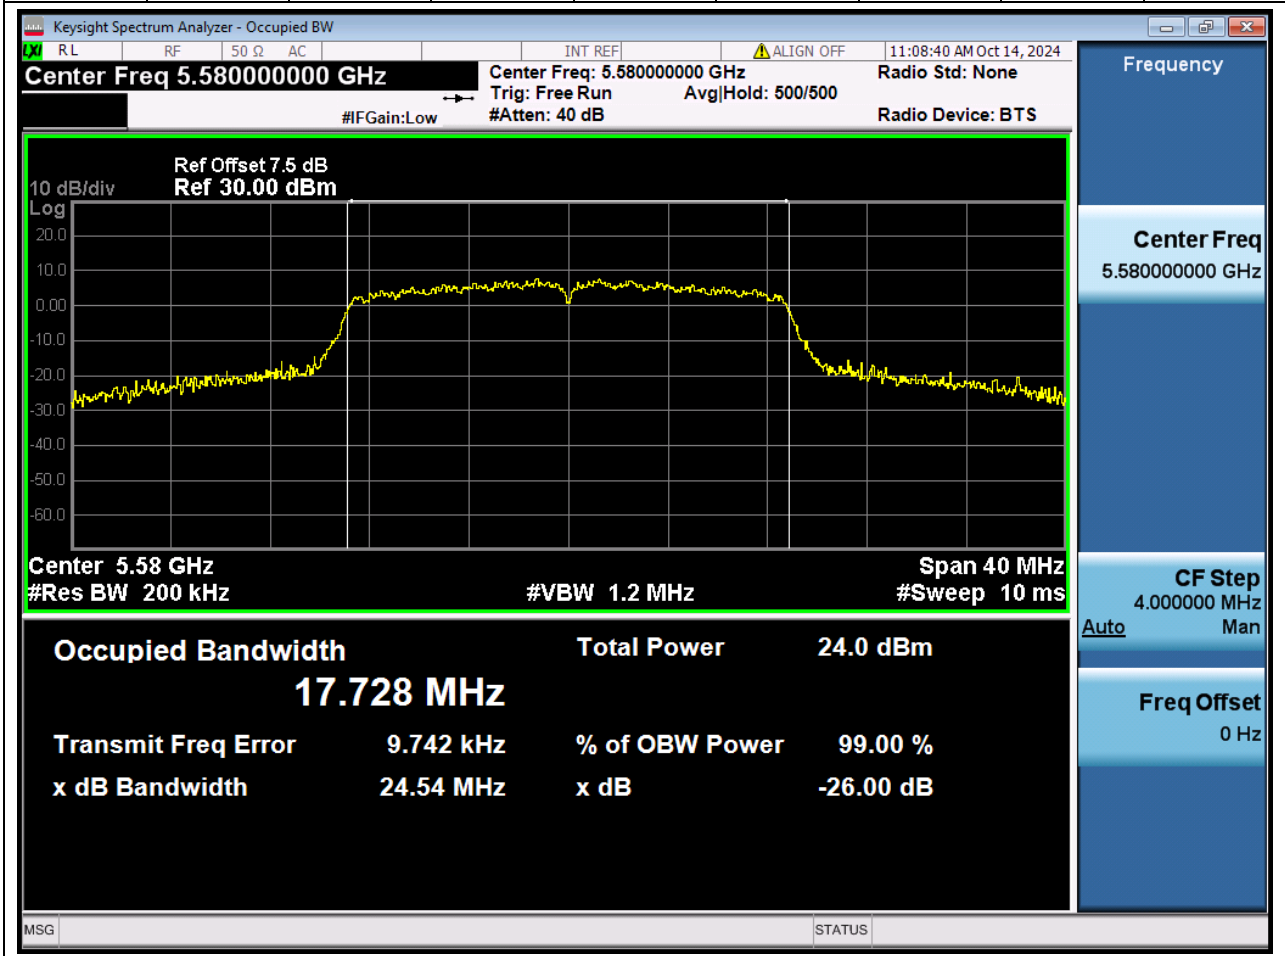

39. 802.11ac_20M_U-NII-2C_M_ANT1

39.1 A.2.2-99% Bandwidth(NTNV)

Center Frequency (MHz)	OBW Power (%)		RBW (MHz)	Detector	Limit (MHz)	OBW (MHz)		Verdict
5580	99		0.2	Peak	0	17.728225		Unknown