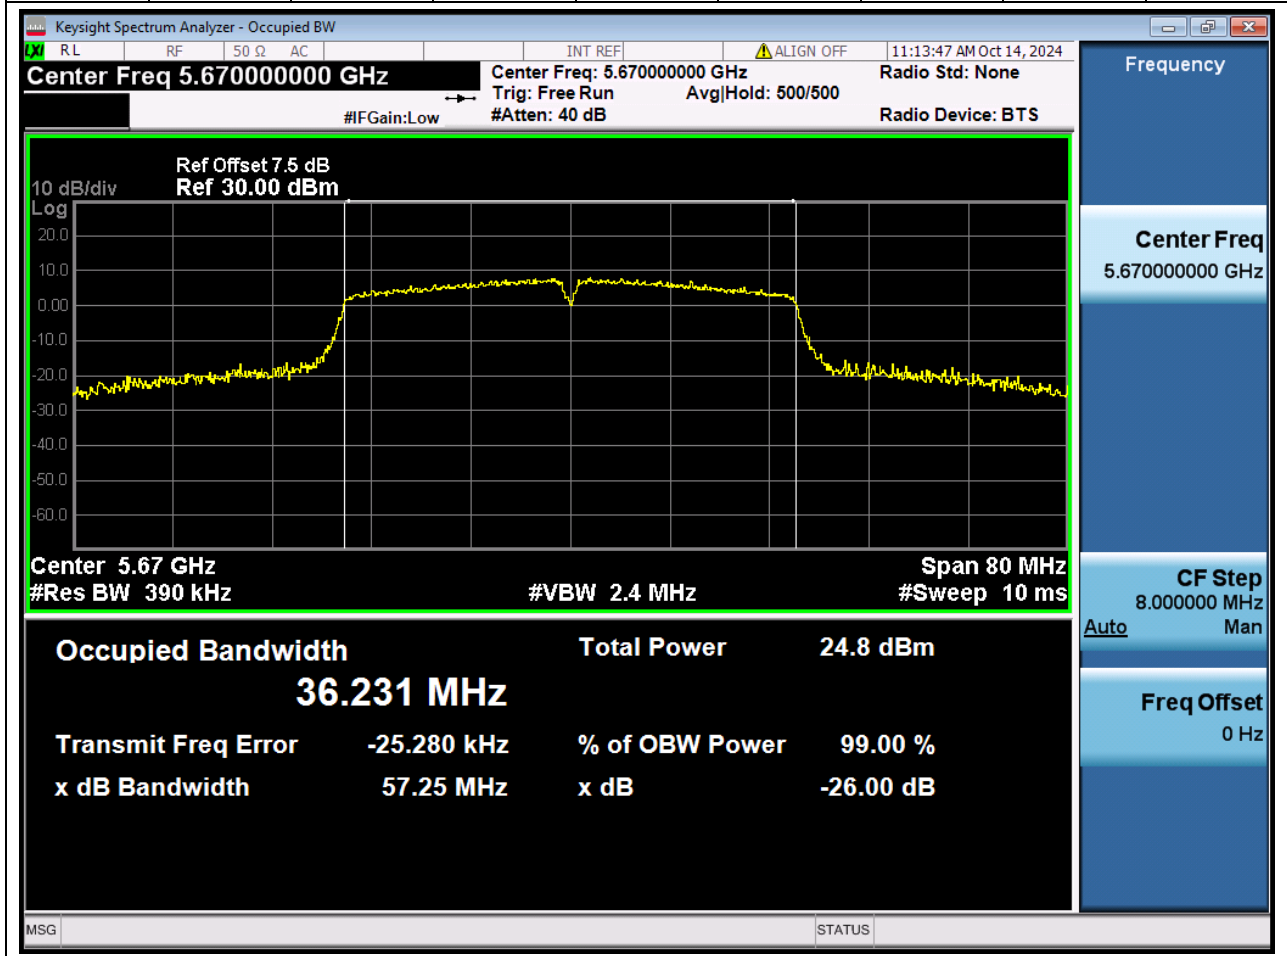

43. 802.11ac_40M_U-NII-2C_H_ANT1

43.1 A.2.2-99% Bandwidth(NTNV)

Center Frequency (MHz)	OBW Power (%)	RBW (MHz)	Detector	Limit (MHz)	OBW (MHz)	Verdict
5670	99	0.39	Peak	0	36.231243	Unknow