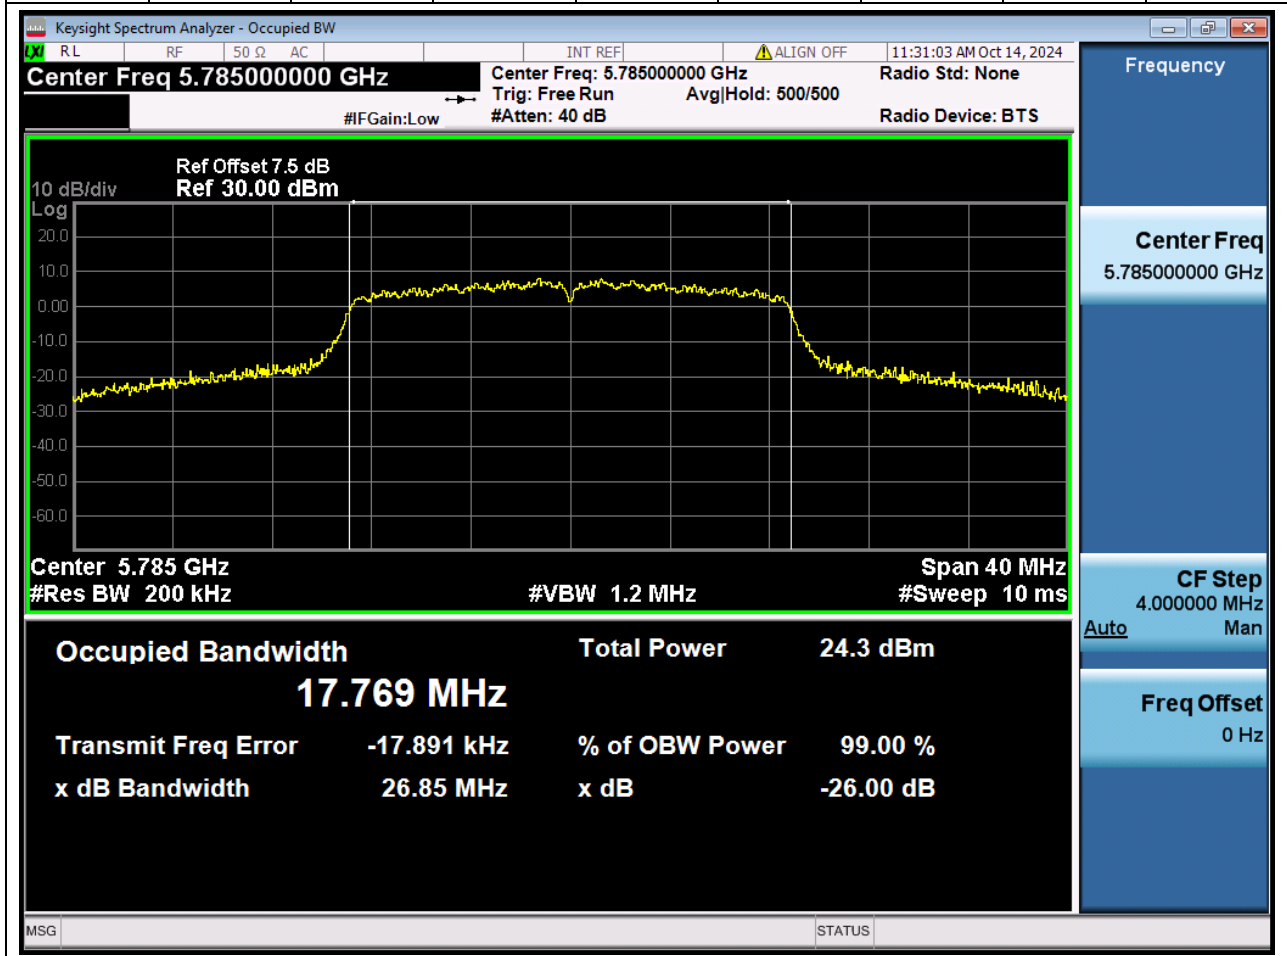

55. 802.11ac_20M_U-NII-3_M

55.1 A.2.2-99% Bandwidth(NTNV)

Center Frequency (MHz)	OBW Power (%)		RBW (MHz)	Detector	Limit (MHz)	OBW (MHz)		Verdict
5785	99		0.2	Peak	0	17.76866		Unknown