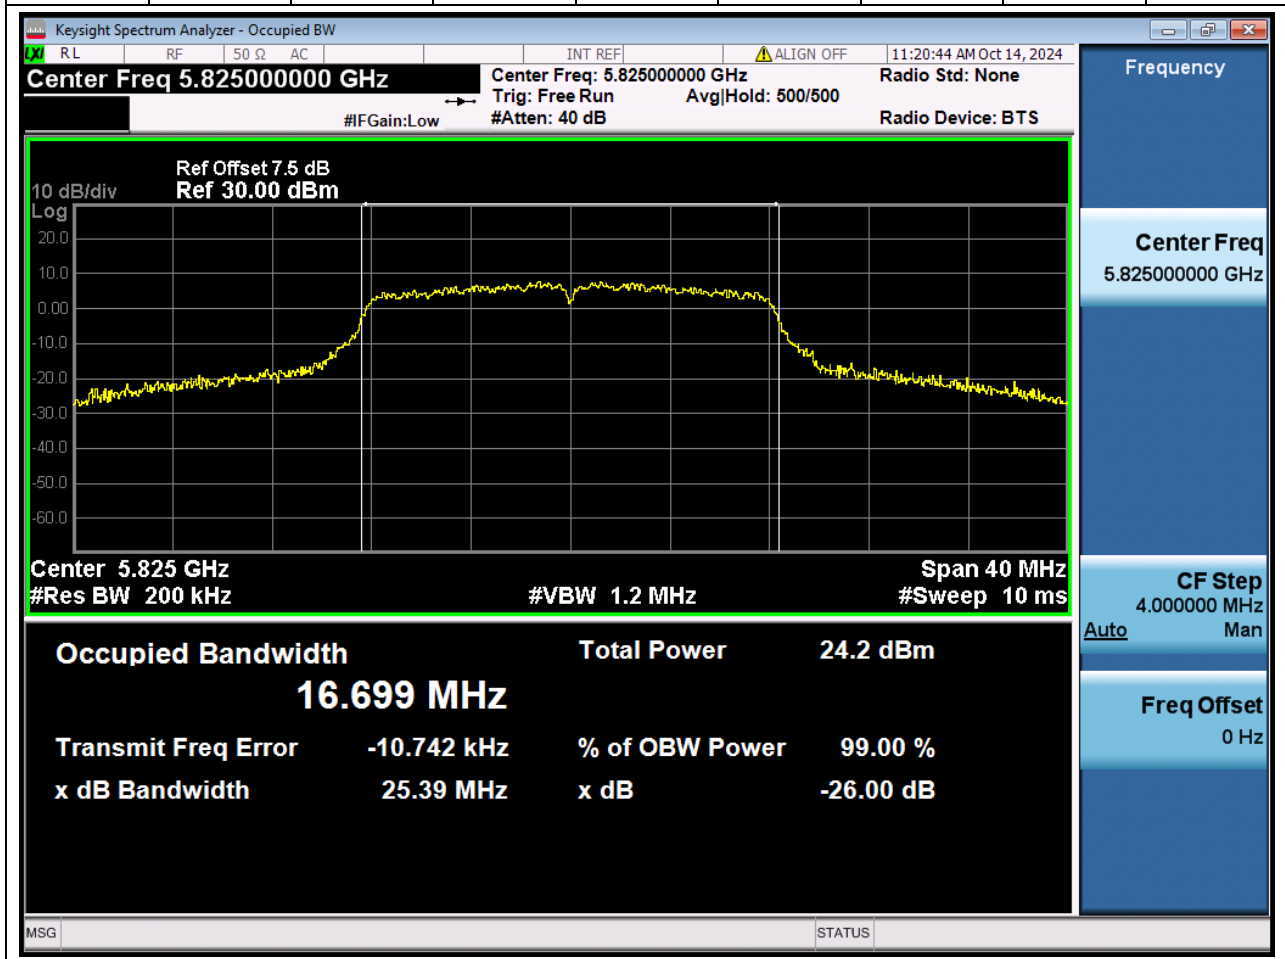

48. 802.11a_20M_U-NII-3_H

48.1 A.2.2-99% Bandwidth(NTNV)

Center Frequency (MHz)	OBW Power (%)	RBW (MHz)	Detector	Limit (MHz)	OBW (MHz)	Verdict
5825	99	0.2	Peak	0	16.698966	Unknown