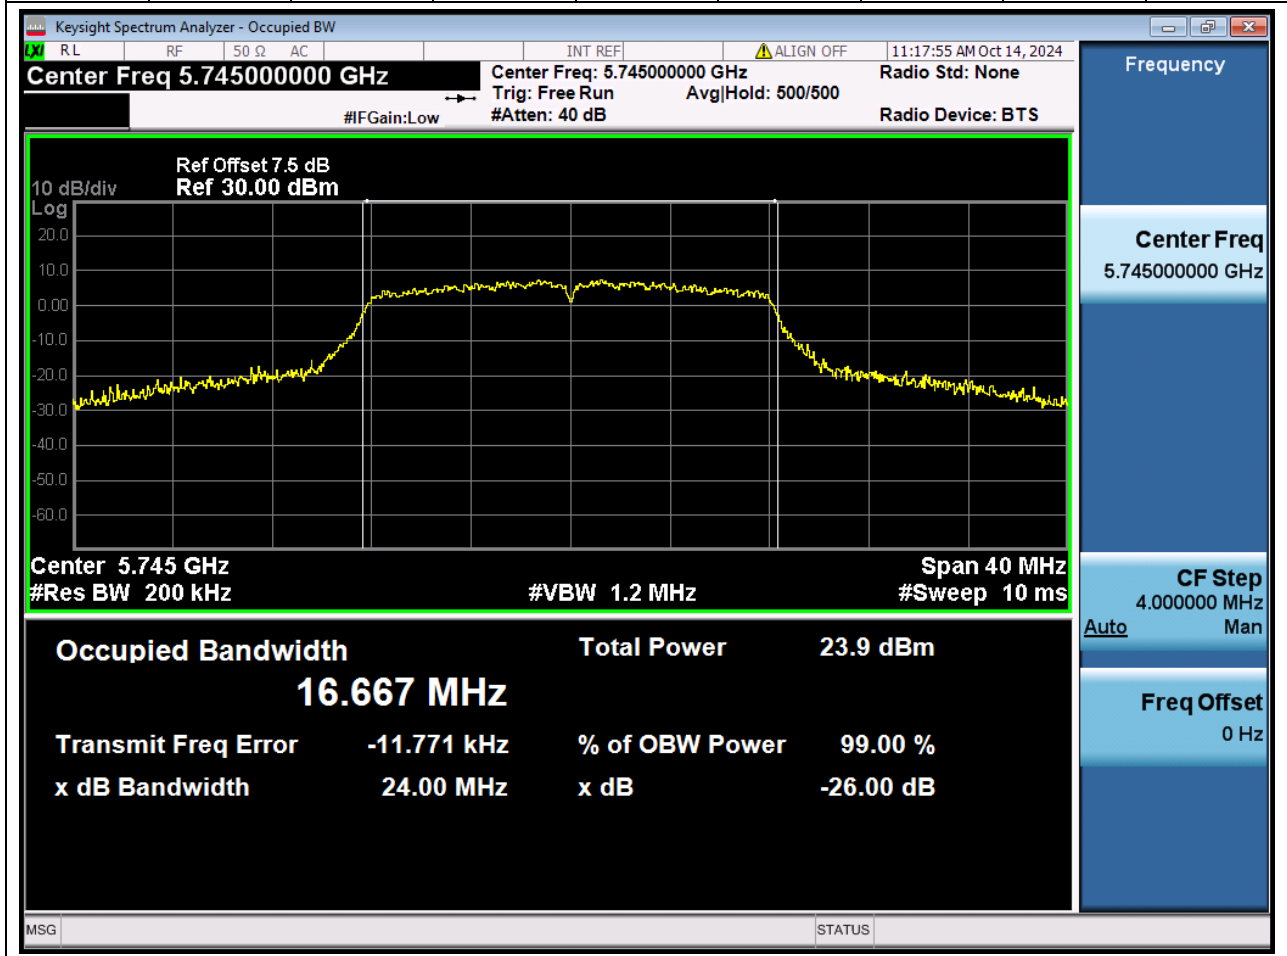

46. 802.11a_20M_U-NII-3_L

46.1 A.2.2-99% Bandwidth(NTNV)

Center Frequency (MHz)	OBW Power (%)		RBW (MHz)	Detector	Limit (MHz)	OBW (MHz)		Verdict
5745	99		0.2	Peak	0	16.666614		Unknown