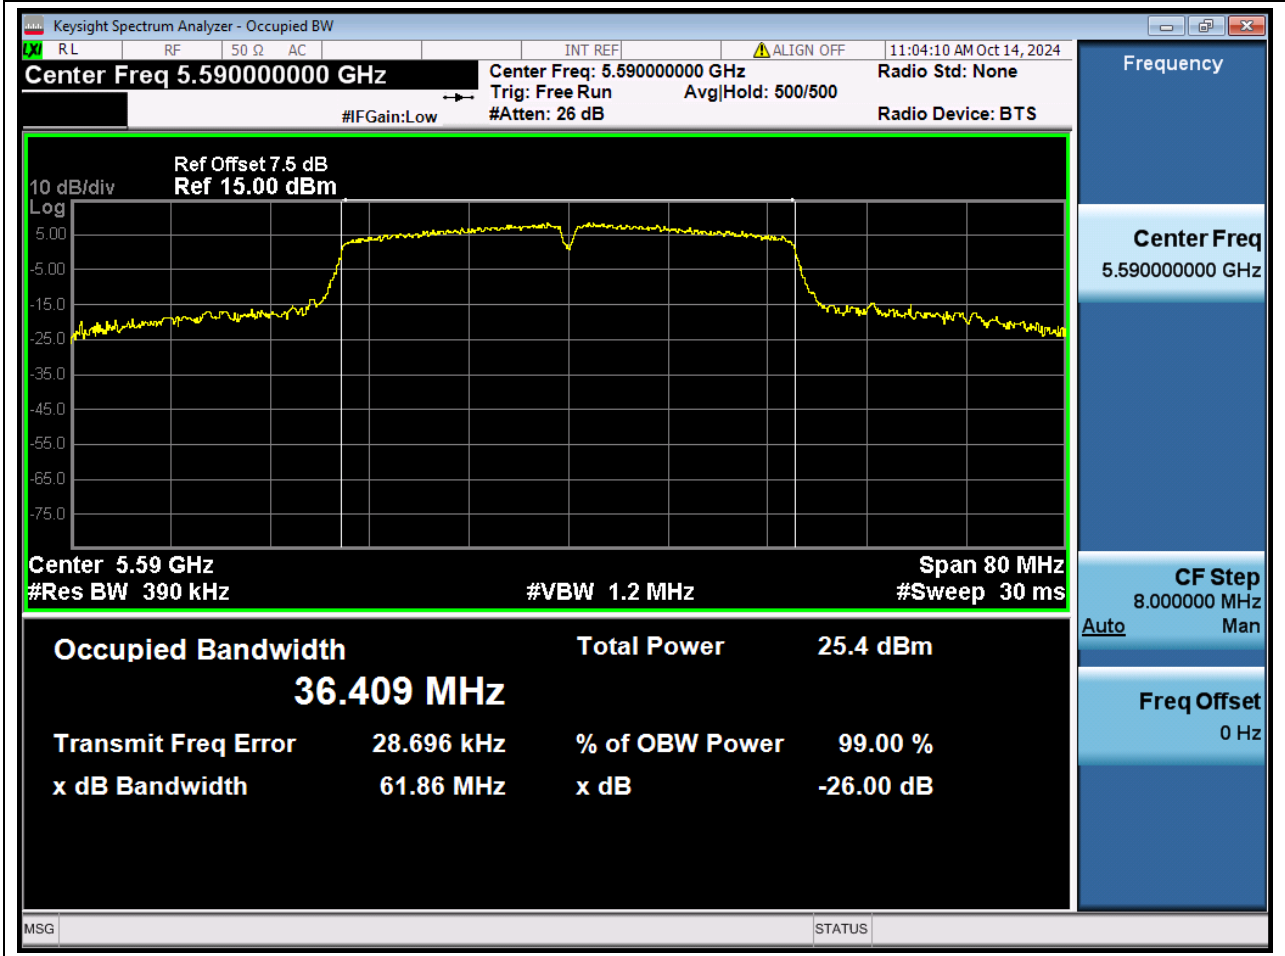

36. 802.11n_40M_U-NII-2C_M_ANT1

36.1 A.2-26dB Bandwidth(NTNV)

Center Frequency (MHz)	XdB Down	RBW (MHz)	Detector	Limit (MHz)	XdB BandWidth (MHz)	Verdict
5590	26	0.39	Peak	0	61.855628	Unknow