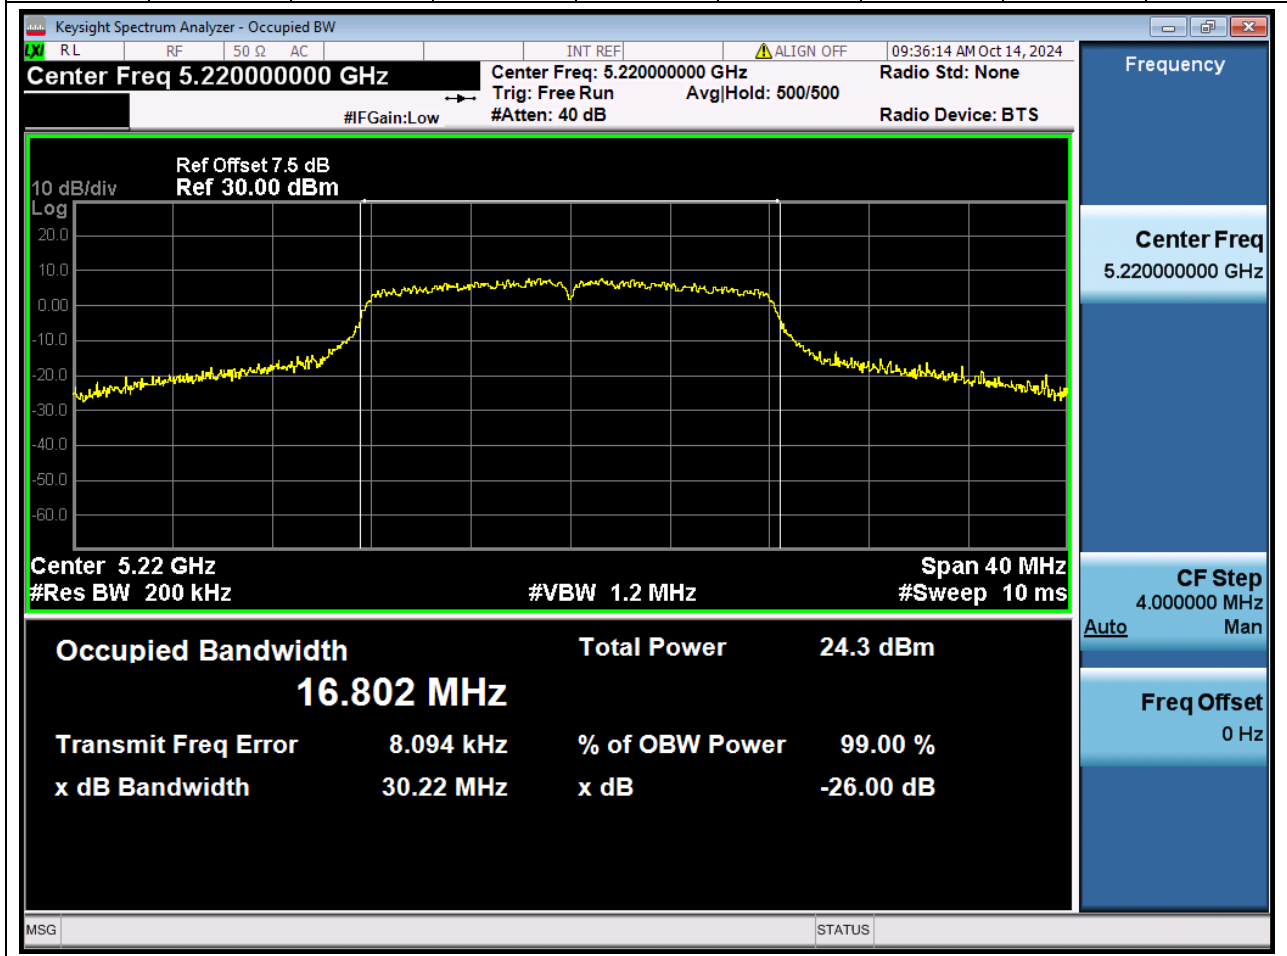

2. 802.11a_20M_U-NII-1_M_ANT1

2.1 A.2.2-99% Bandwidth(NTNV)

Center Frequency (MHz)	OBW Power (%)		RBW (MHz)	Detector	Limit (MHz)	OBW (MHz)		Verdict
5220	99		0.2	Peak	0	16.801806		Unknown