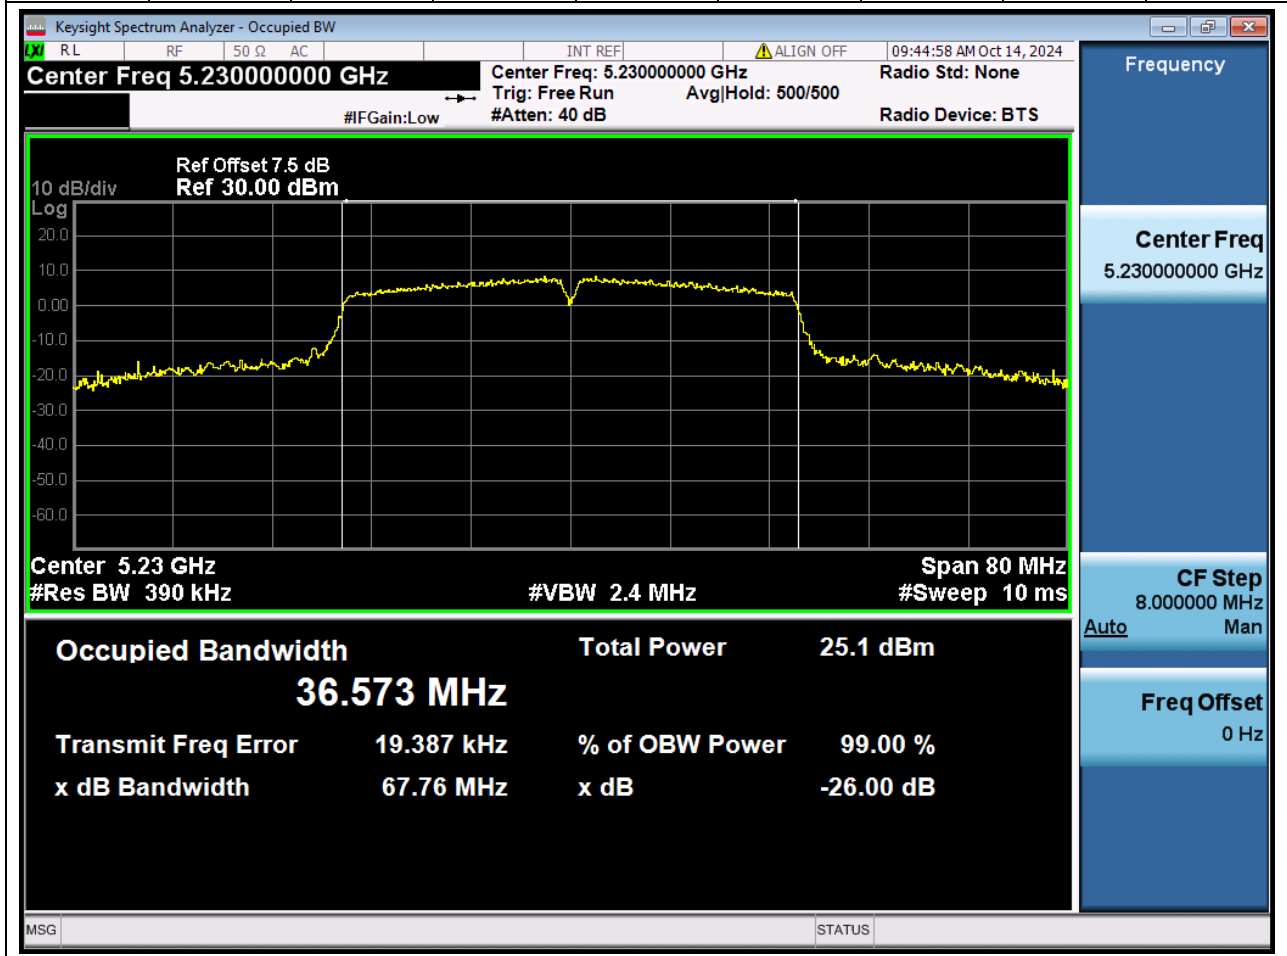

8. 802.11n_40M_U-NII-1_H_ANT1

8.1 A.2.2-99% Bandwidth(NTNV)

Center Frequency (MHz)	OBW Power (%)		RBW (MHz)	Detector	Limit (MHz)	OBW (MHz)		Verdict
5230	99		0.39	Peak	0	36.572776		Unknown