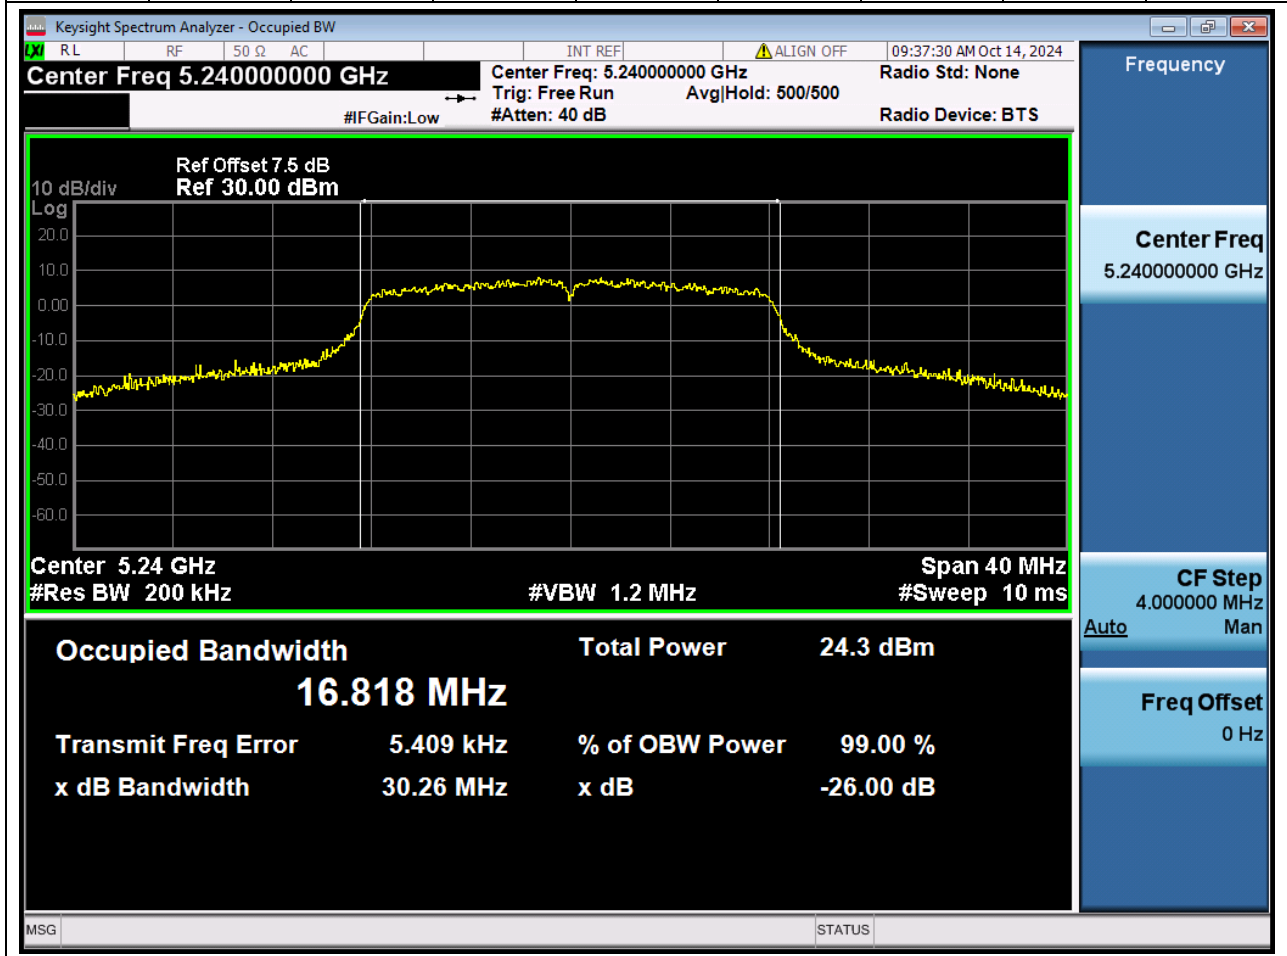

3. 802.11a_20M_U-NII-1_H_ANT1

3.1 A.2.2-99% Bandwidth(NTNV)

Center Frequency (MHz)	OBW Power (%)	RBW (MHz)	Detector	Limit (MHz)	OBW (MHz)	Verdict
5240	99	0.2	Peak	0	16.817657	Unknown