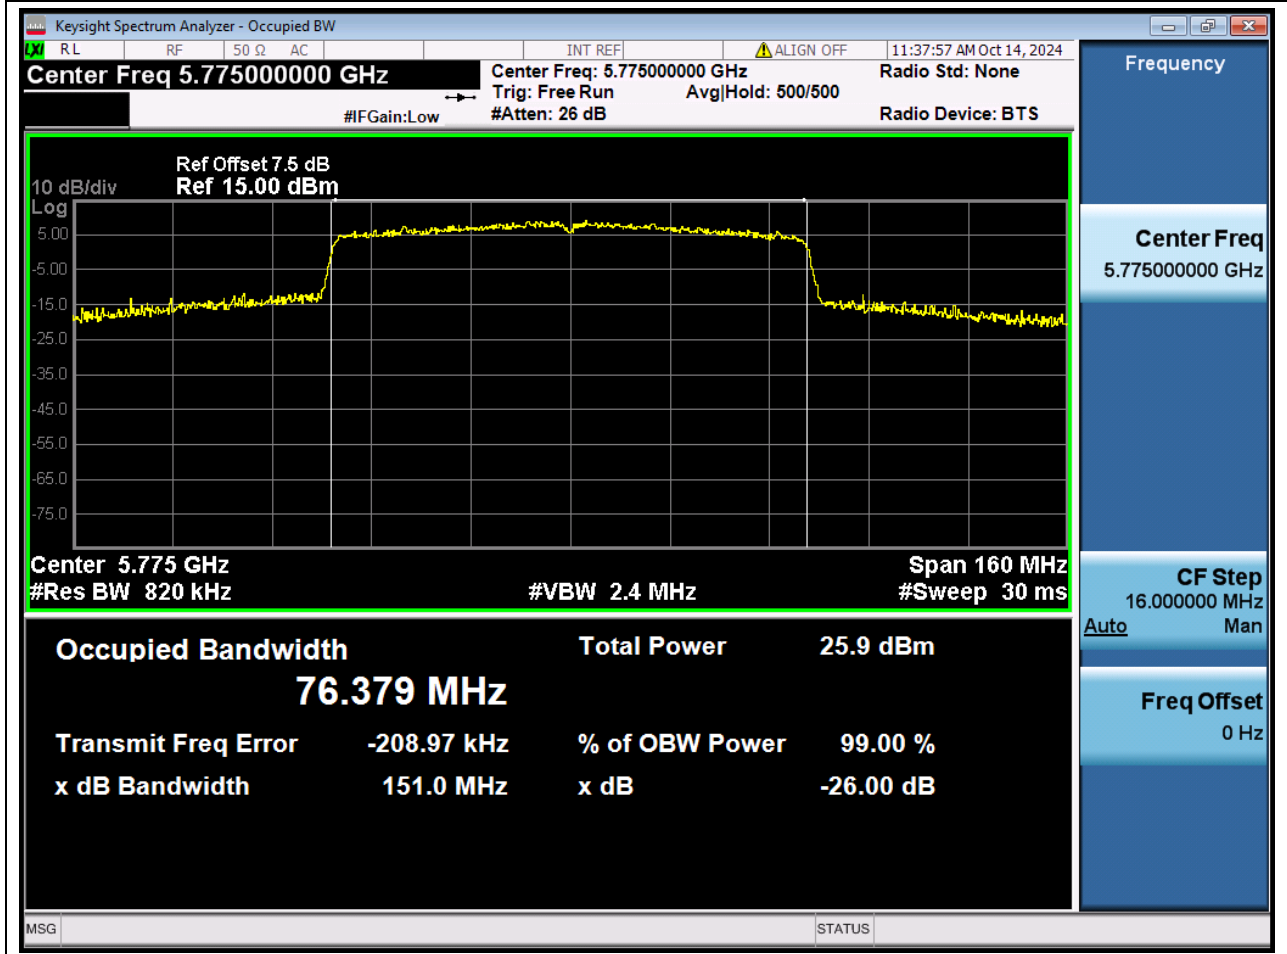

59. 802.11ac_80M_U-NII-3_M

59.1 A.2-26dB Bandwidth(NTNV)

Center Frequency (MHz)	XdB Down	RBW (MHz)	Detector	Limit (MHz)	XdB BandWidth (MHz)	Verdict
5775	26	0.82	Peak	0	150.990056	Unknow