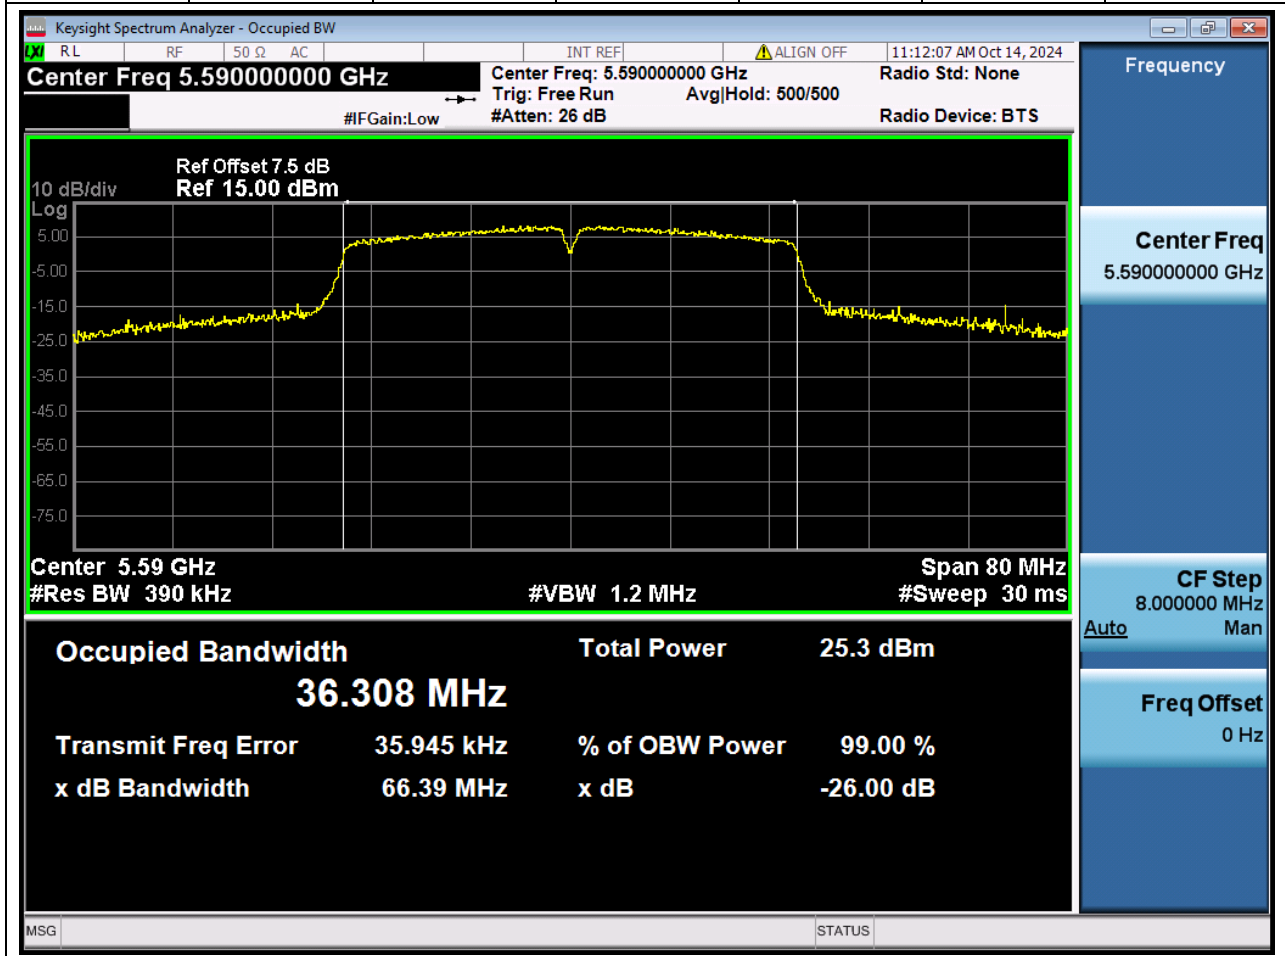

42. 802.11ac_40M_U-NII-2C_M_ANT1

42.1 A.2-26dB Bandwidth(NTNV)

Center Frequency (MHz)	XdB Down	RBW (MHz)	Detector	Limit (MHz)	XdB BandWidth (MHz)	Verdict
5590	26	0.39	Peak	0	66.392717	Unknow