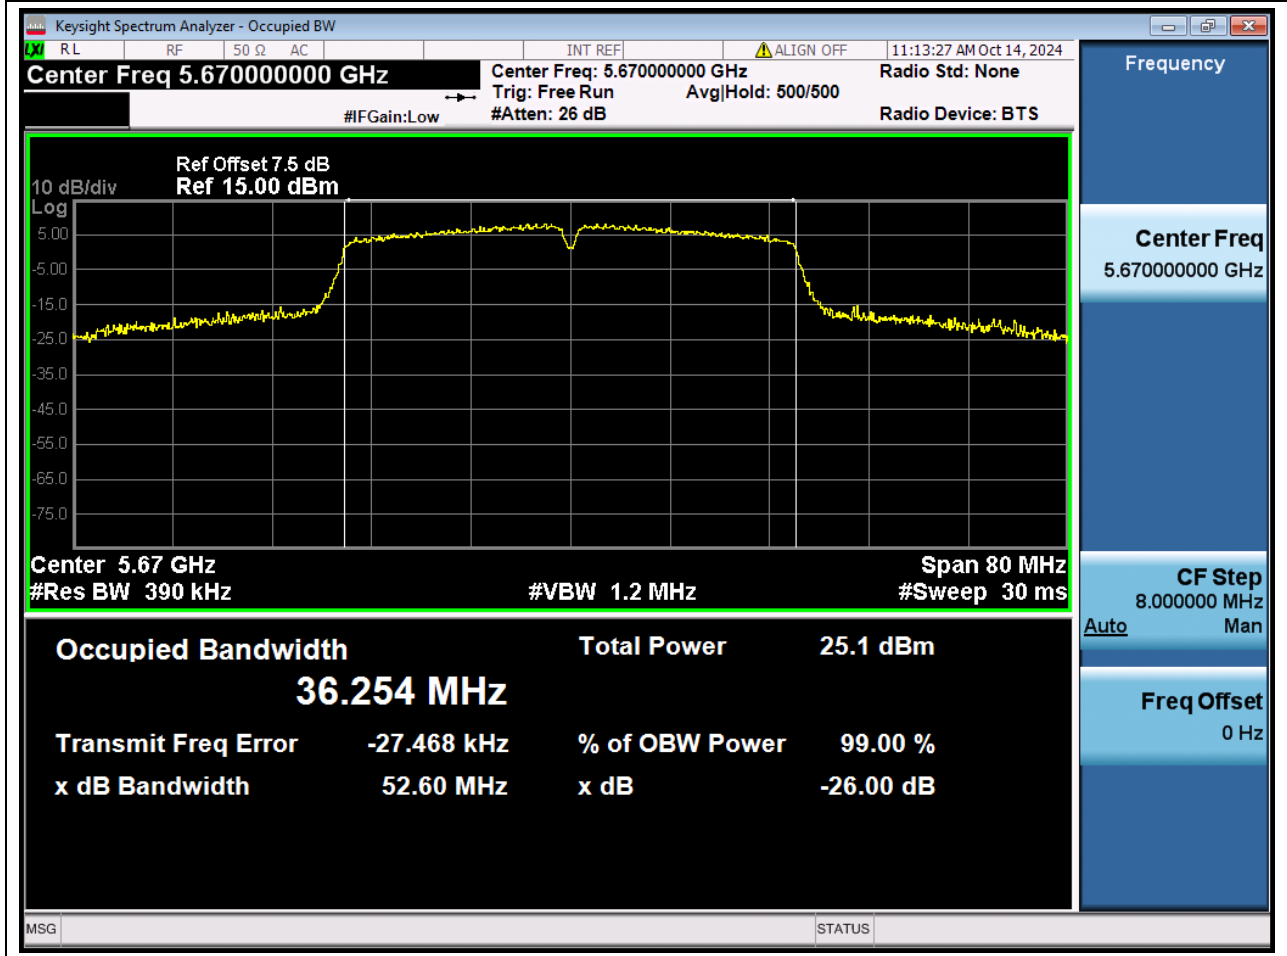

43. 802.11ac_40M_U-NII-2C_H_ANT1

43.1 A.2-26dB Bandwidth(NTNV)

Center Frequency (MHz)	XdB Down	RBW (MHz)	Detector	Limit (MHz)	XdB BandWidth (MHz)	Verdict
5670	26	0.39	Peak	0	52.600809	Unknow