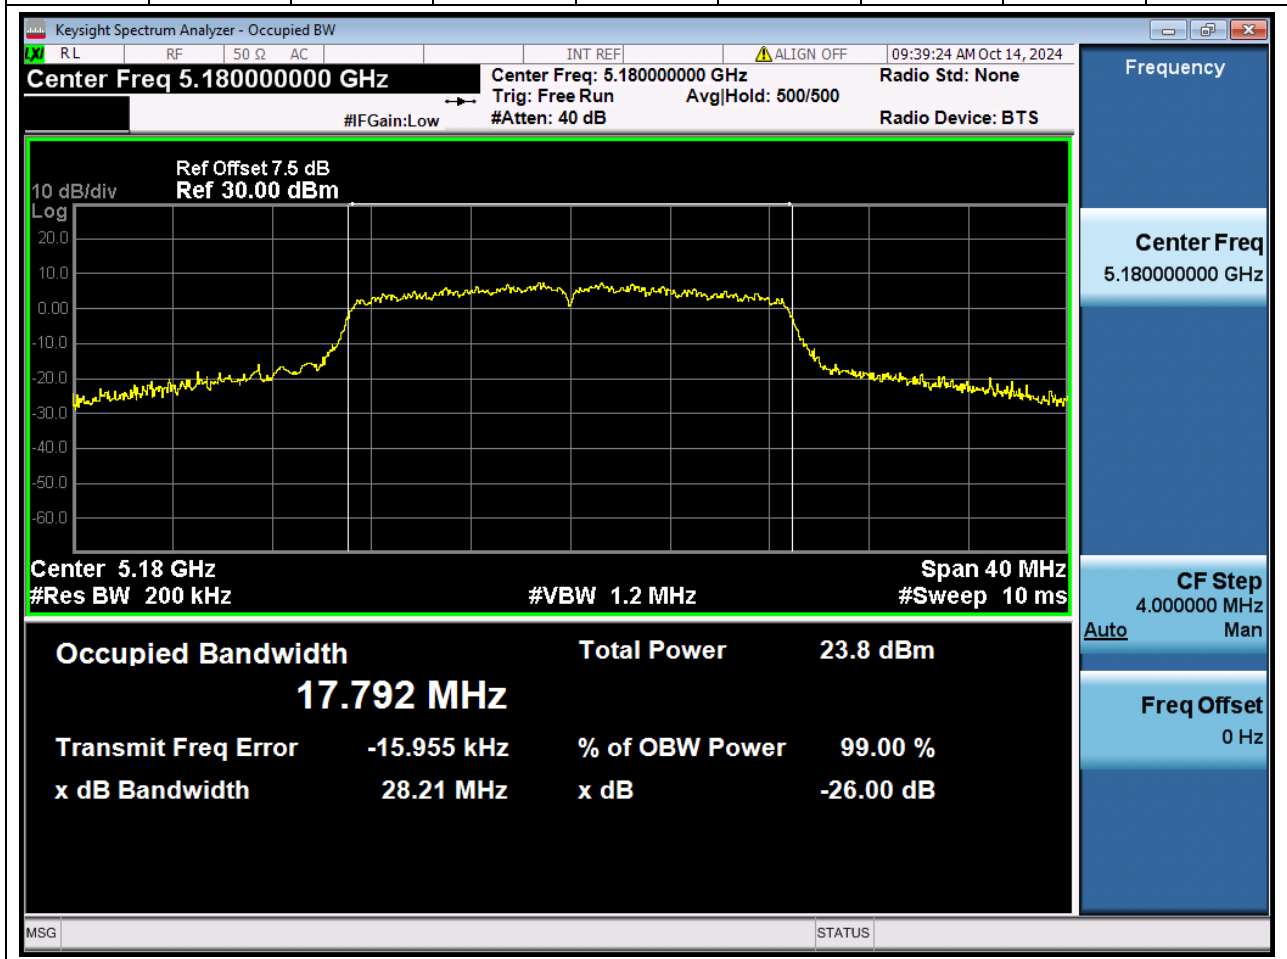

4. 802.11n_20M_U-NII-1_L_ANT1

4.1 A.2.2-99% Bandwidth(NTNV)

Center Frequency (MHz)	OBW Power (%)		RBW (MHz)	Detector	Limit (MHz)	OBW (MHz)		Verdict
5180	99		0.2	Peak	0	17.792395		Unknow