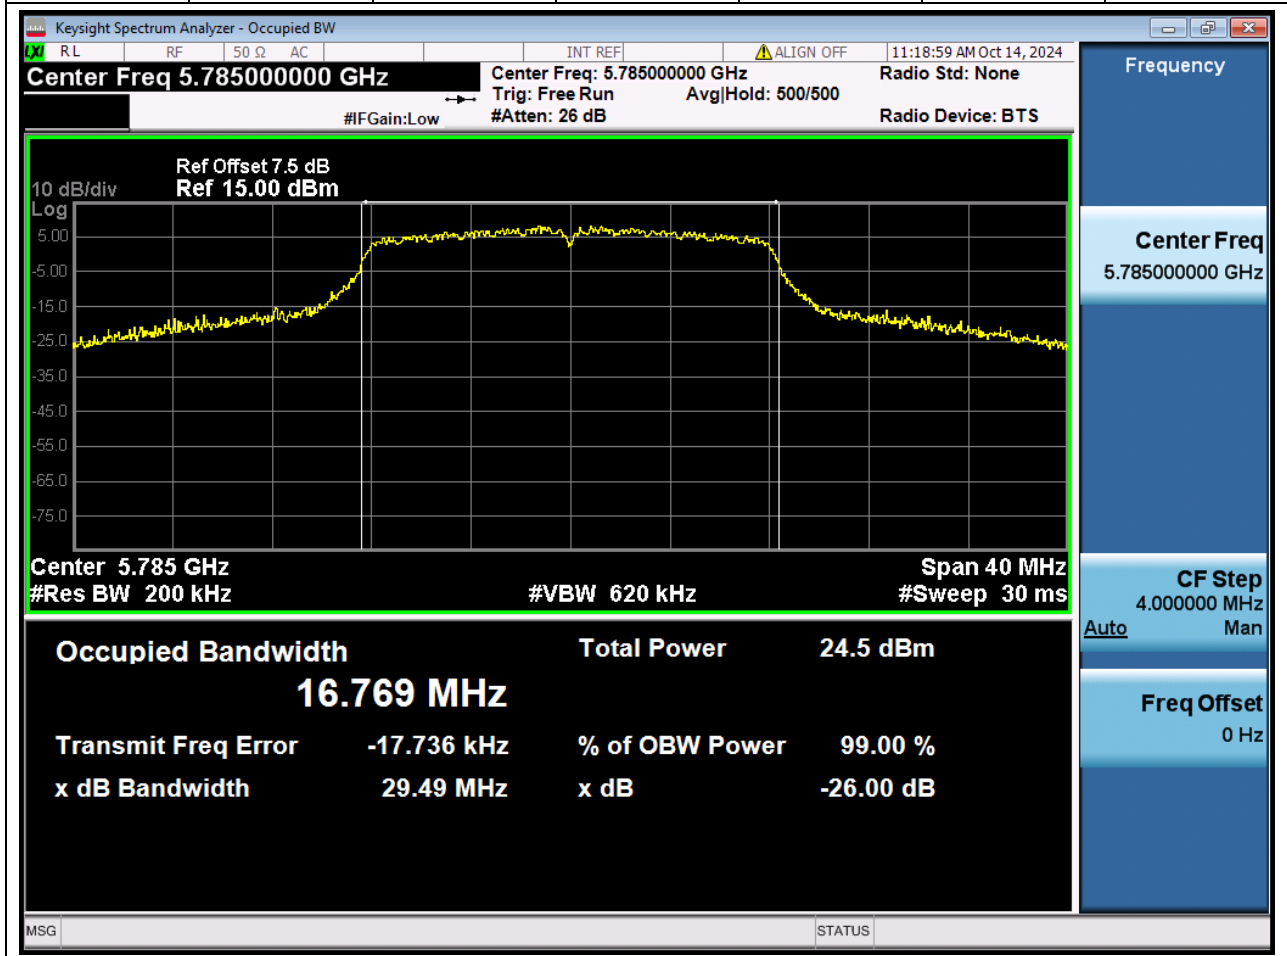

47. 802.11a_20M_U-NII-3_M

47.1 A.2-26dB Bandwidth(NTNV)

Center Frequency (MHz)	XdB Down	RBW (MHz)	Detector	Limit (MHz)	XdB BandWidth (MHz)	Verdict
5785	26	0.2	Peak	0	29.492821	Unknow