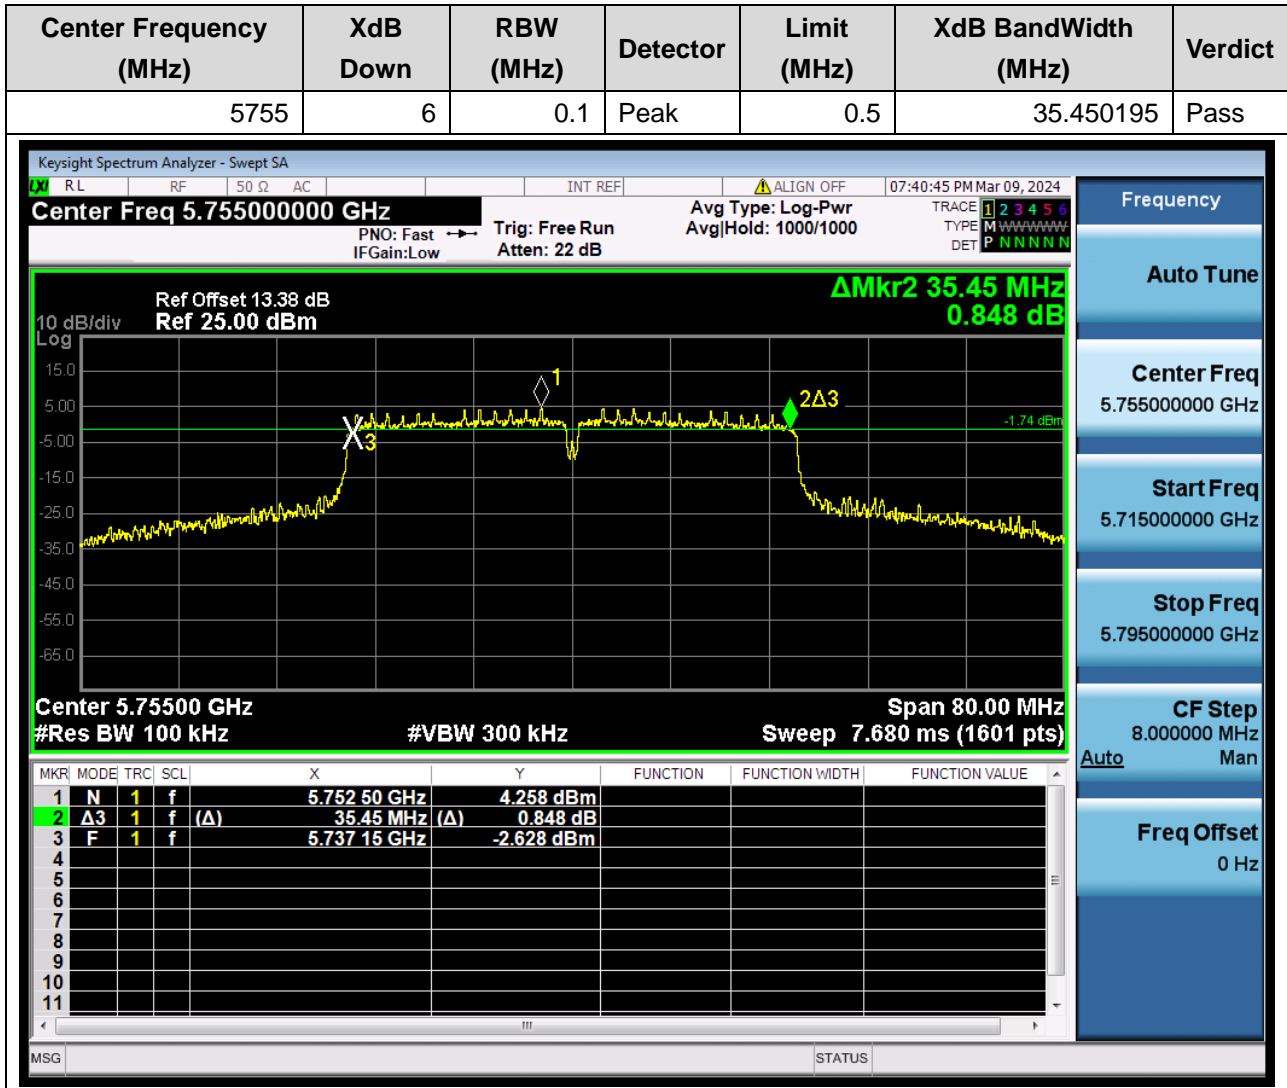

7. 802.11n_40M_U-NII-3_L

7.1. A.2.1-6dB BandWidth(NTNV)