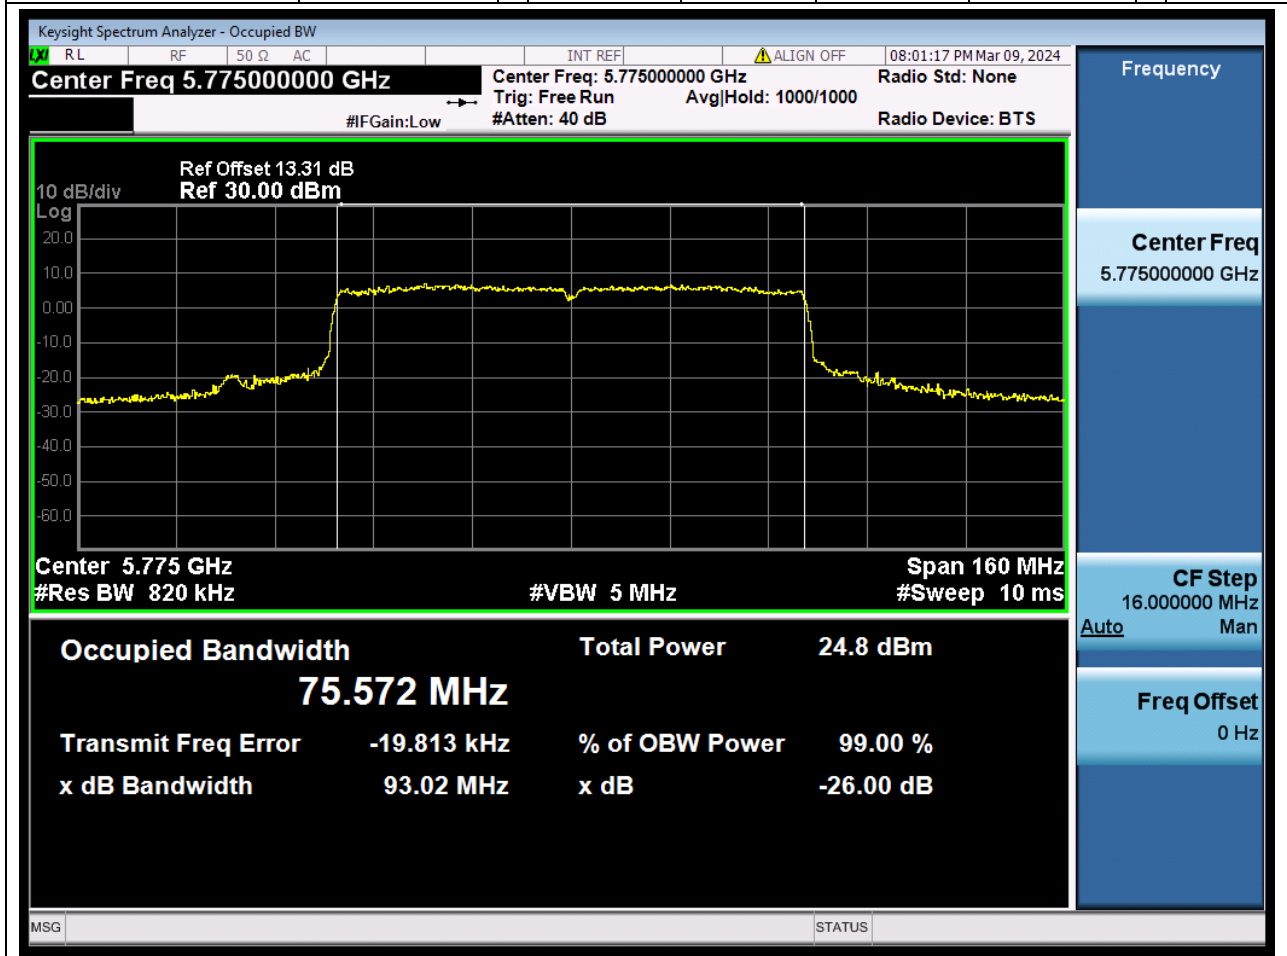

59. 802.11ac_80M_U-NII-3_M

59.1. A.2.2-99% Bandwidth(NTNV)

Center Frequency (MHz)	OBW Power (%)	RBW (MHz)	Detector	Limit (MHz)	OBW (MHz)	Verdict
5775	99	0.82	Peak	0	75.572488	N/A

--BLANK BELOW--