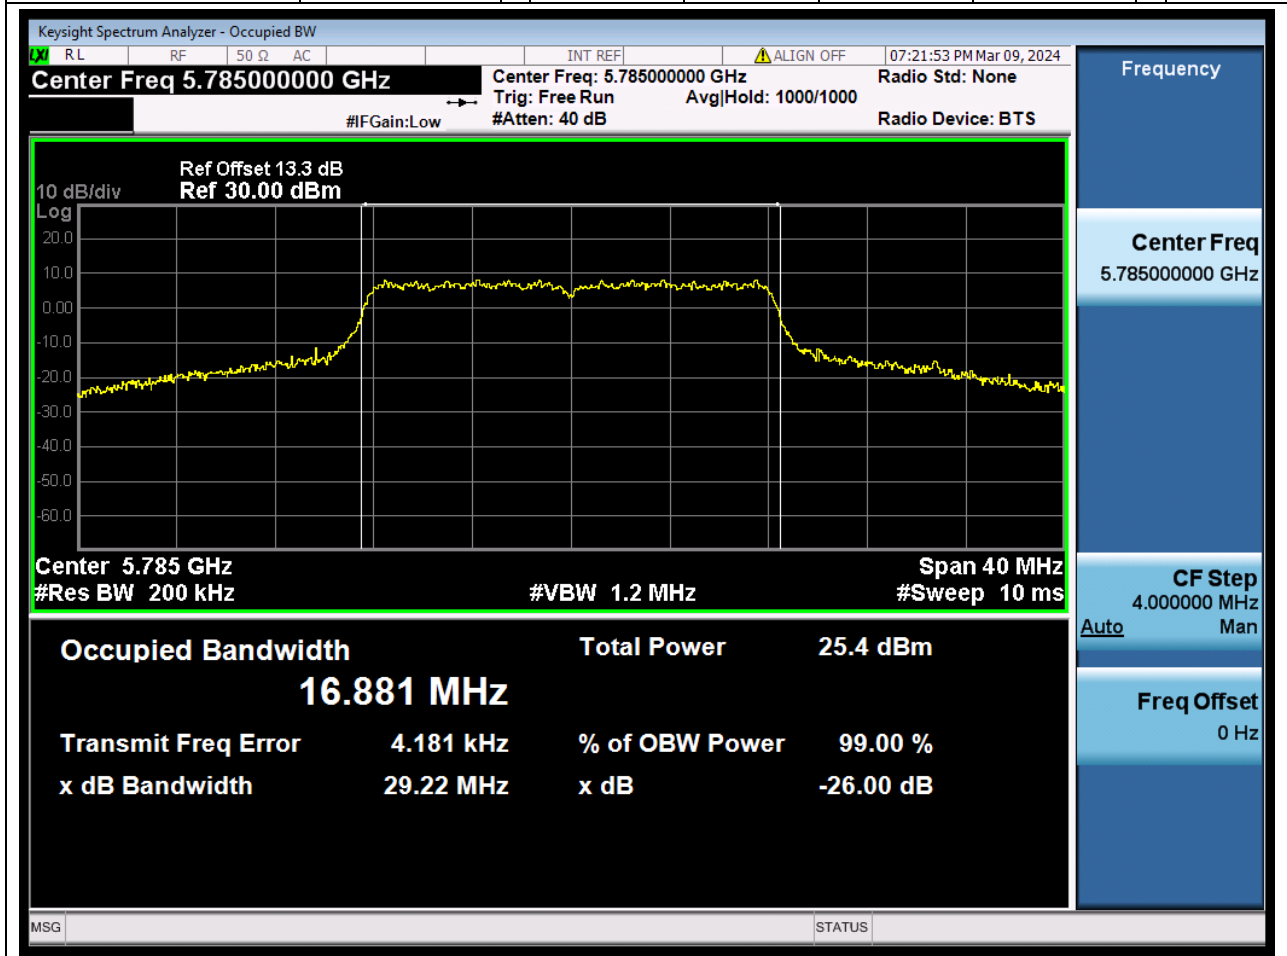

### 47.1. A.2.2-99% Bandwidth(NTNV)

Center Frequency (MHz)	OBW Power (%)	RBW (MHz)	Detector	Limit (MHz)	OBW (MHz)	Verdict
5785	99	0.2	Peak	0	16.88117	N/A