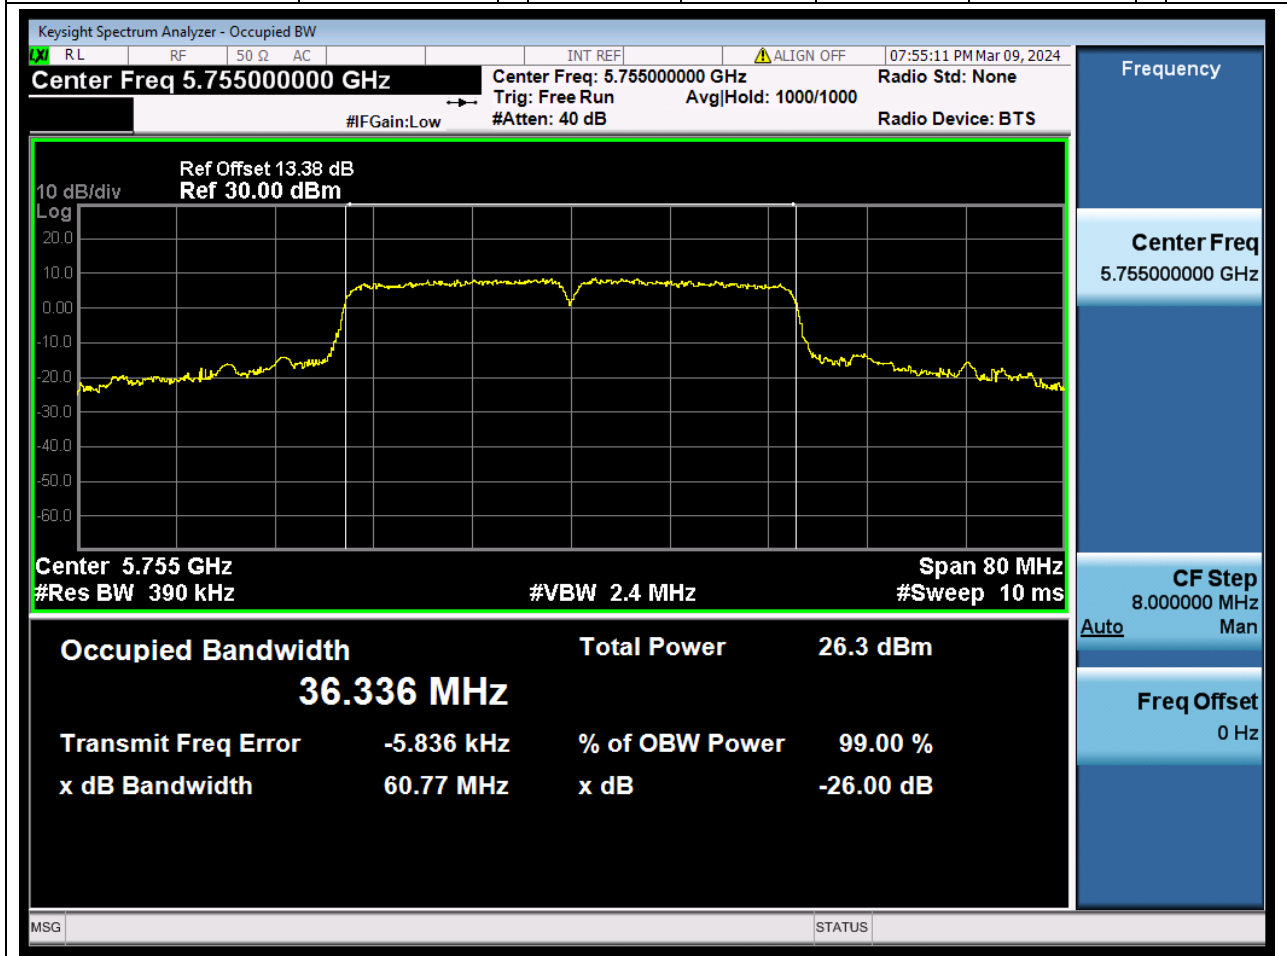

57. 802.11ac_40M_U-NII-3_L

57.1. A.2.2-99% Bandwidth(NTNV)

Center Frequency (MHz)	OBW Power (%)	RBW (MHz)	Detector	Limit (MHz)	OBW (MHz)	Verdict
5755	99	0.39	Peak	0	36.336468	N/A