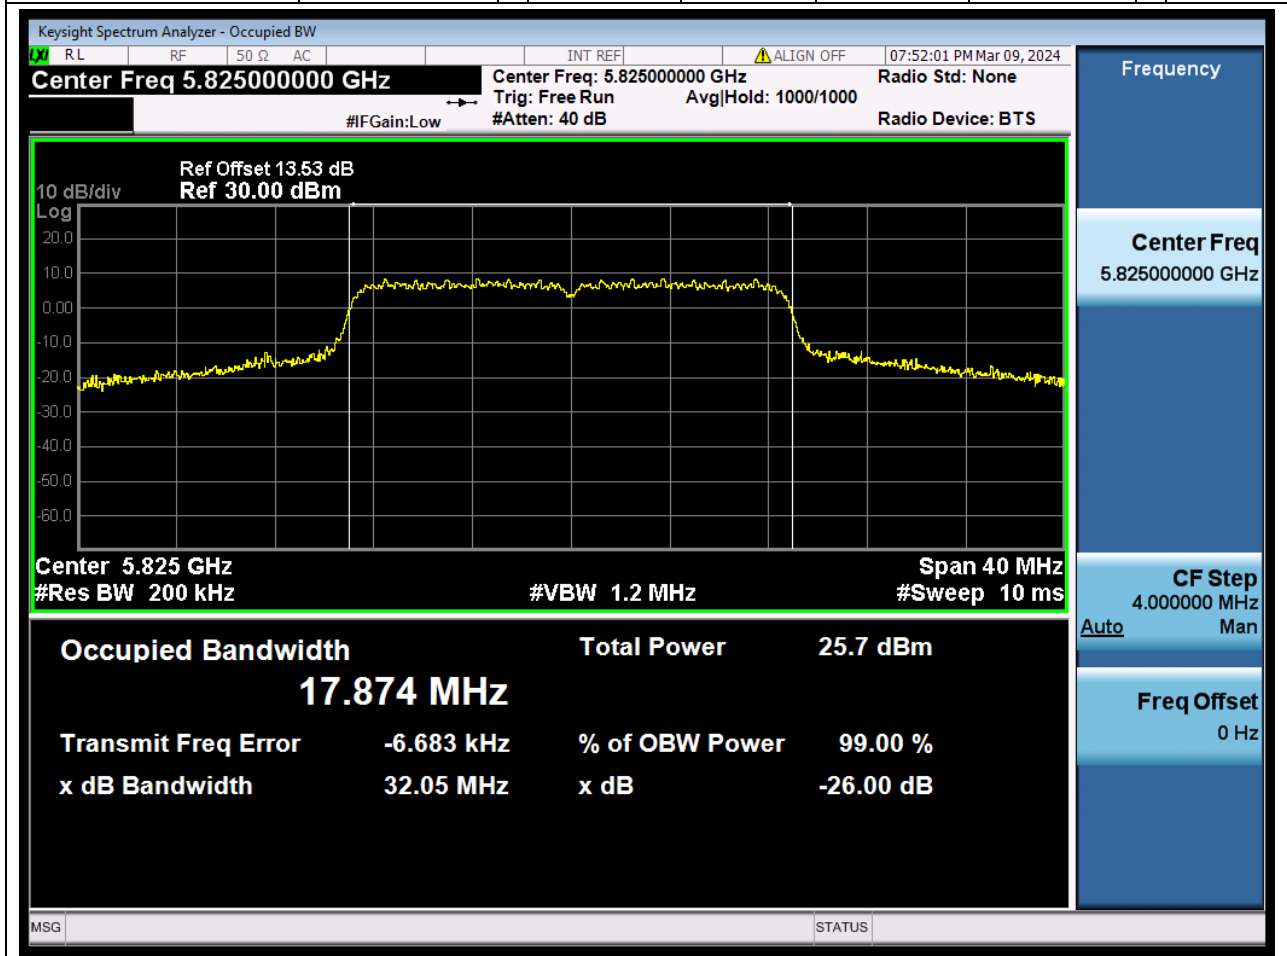

56. 802.11ac_20M_U-NII-3_H

56.1. A.2.2-99% Bandwidth(NTNV)

Center Frequency (MHz)	OBW Power (%)	RBW (MHz)	Detector	Limit (MHz)	OBW (MHz)	Verdict
5825	99	0.2	Peak	0	17.874409	N/A