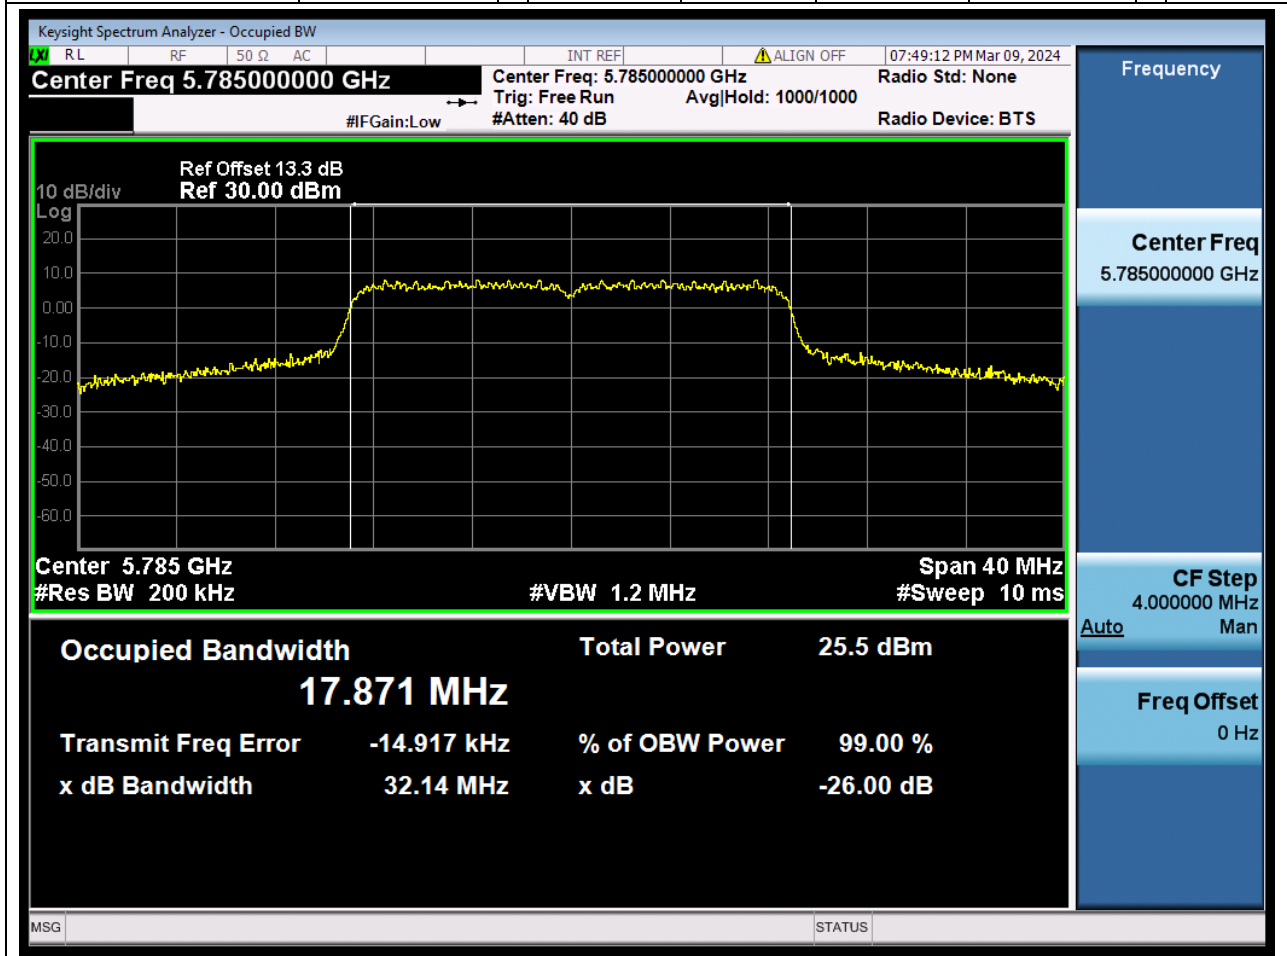

55. 802.11ac_20M_U-NII-3_M

55.1. A.2.2-99% Bandwidth(NTNV)

Center Frequency (MHz)	OBW Power (%)	RBW (MHz)	Detector	Limit (MHz)	OBW (MHz)	Verdict
5785	99	0.2	Peak	0	17.870622	N/A