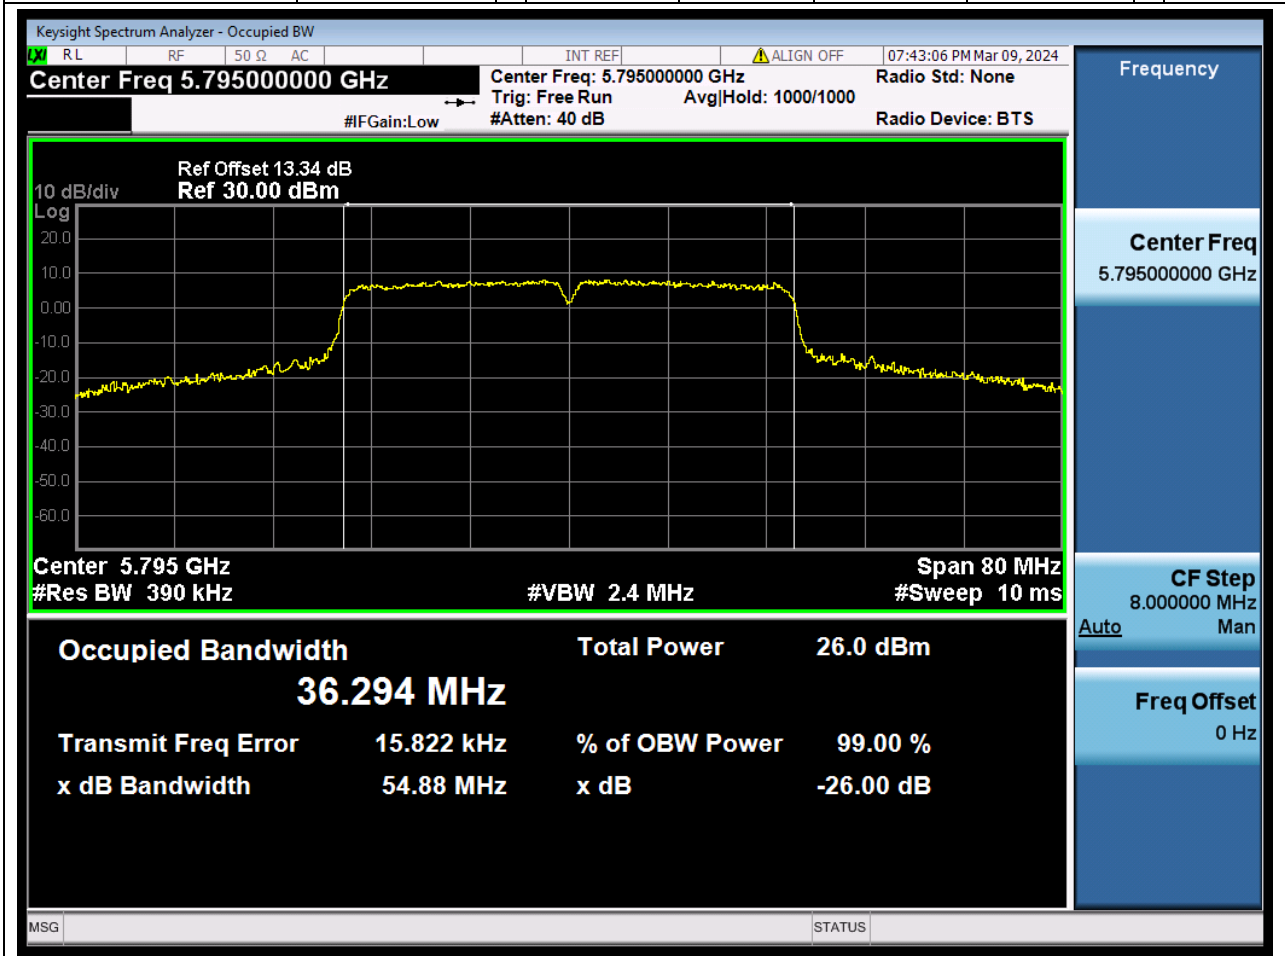

53. 802.11n_40M_U-NII-3_H

53.1. A.2.2-99% Bandwidth(NTNV)

Center Frequency (MHz)	OBW Power (%)	RBW (MHz)	Detector	Limit (MHz)	OBW (MHz)	Verdict
5795	99	0.39	Peak	0	36.293989	N/A