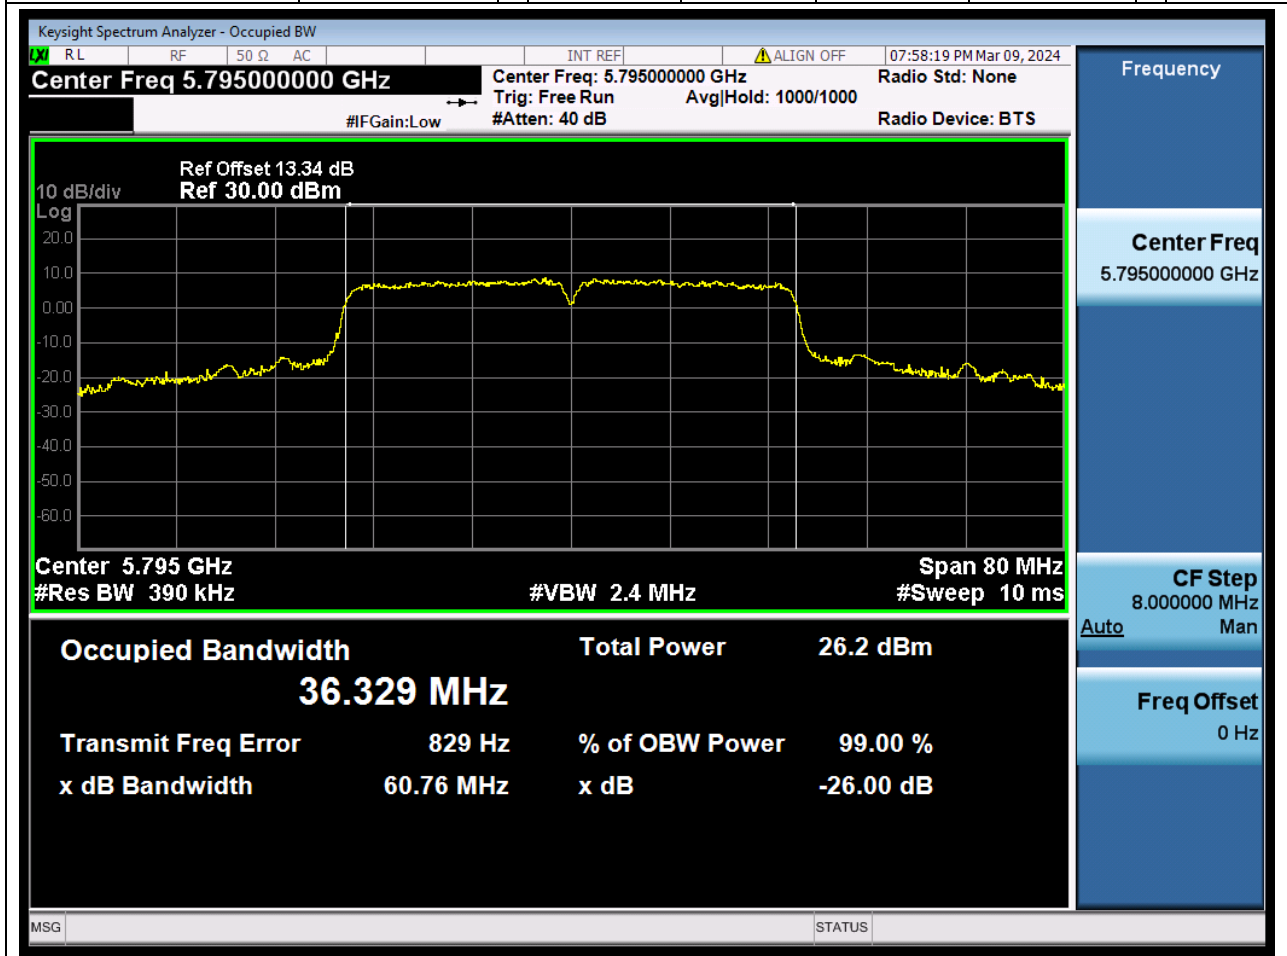

58. 802.11ac_40M_U-NII-3_H

58.1. A.2.2-99% Bandwidth(NTNV)

Center Frequency (MHz)	OBW Power (%)	RBW (MHz)	Detector	Limit (MHz)	OBW (MHz)	Verdict
5795	99	0.39	Peak	0	36.329244	N/A