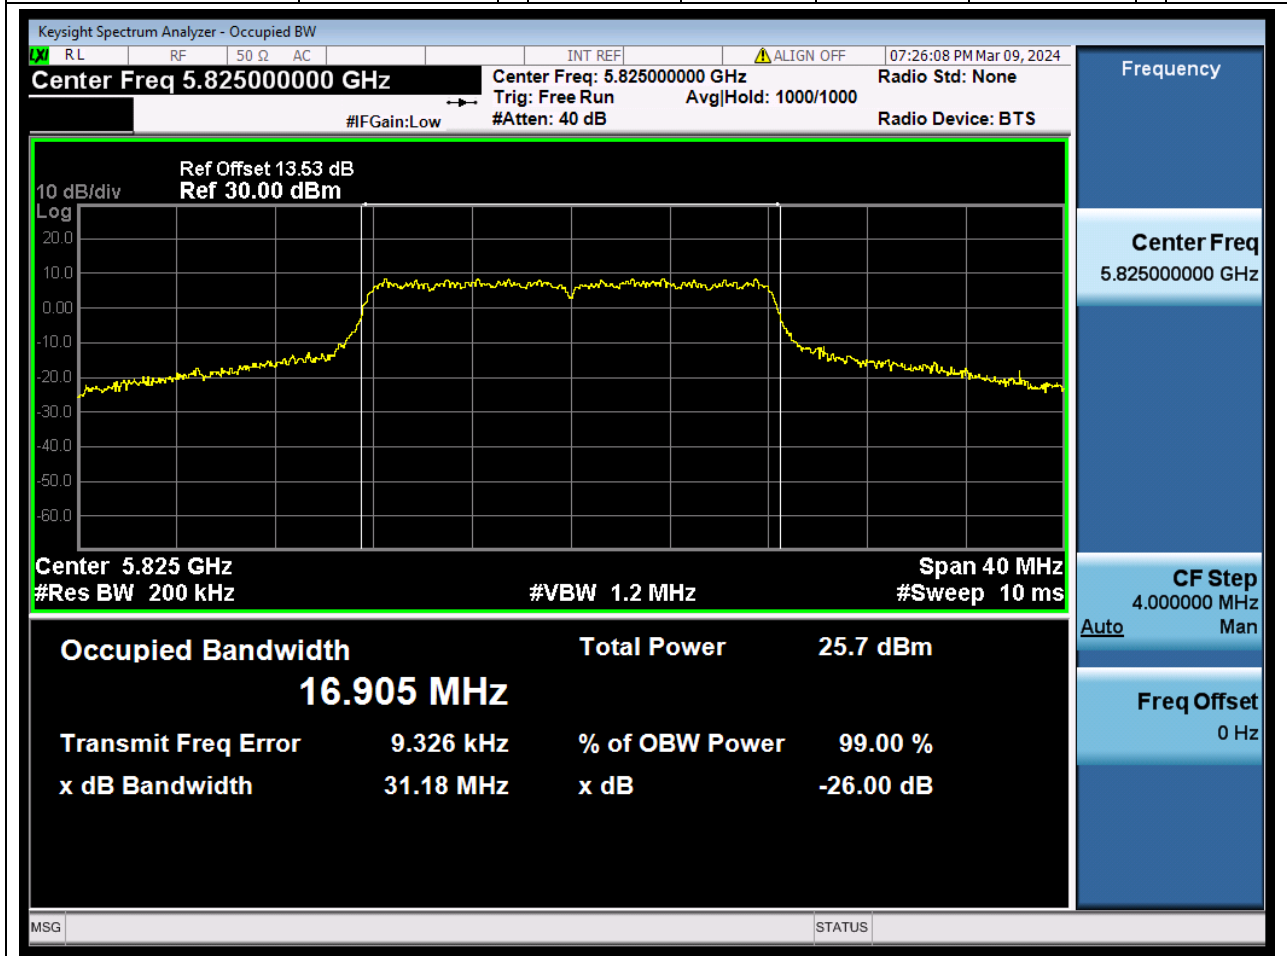

48. 802.11a_20M_U-NII-3_H

48.1. A.2.2-99% Bandwidth(NTNV)

Center Frequency (MHz)	OBW Power (%)	RBW (MHz)	Detector	Limit (MHz)	OBW (MHz)	Verdict
5825	99	0.2	Peak	0	16.904994	N/A