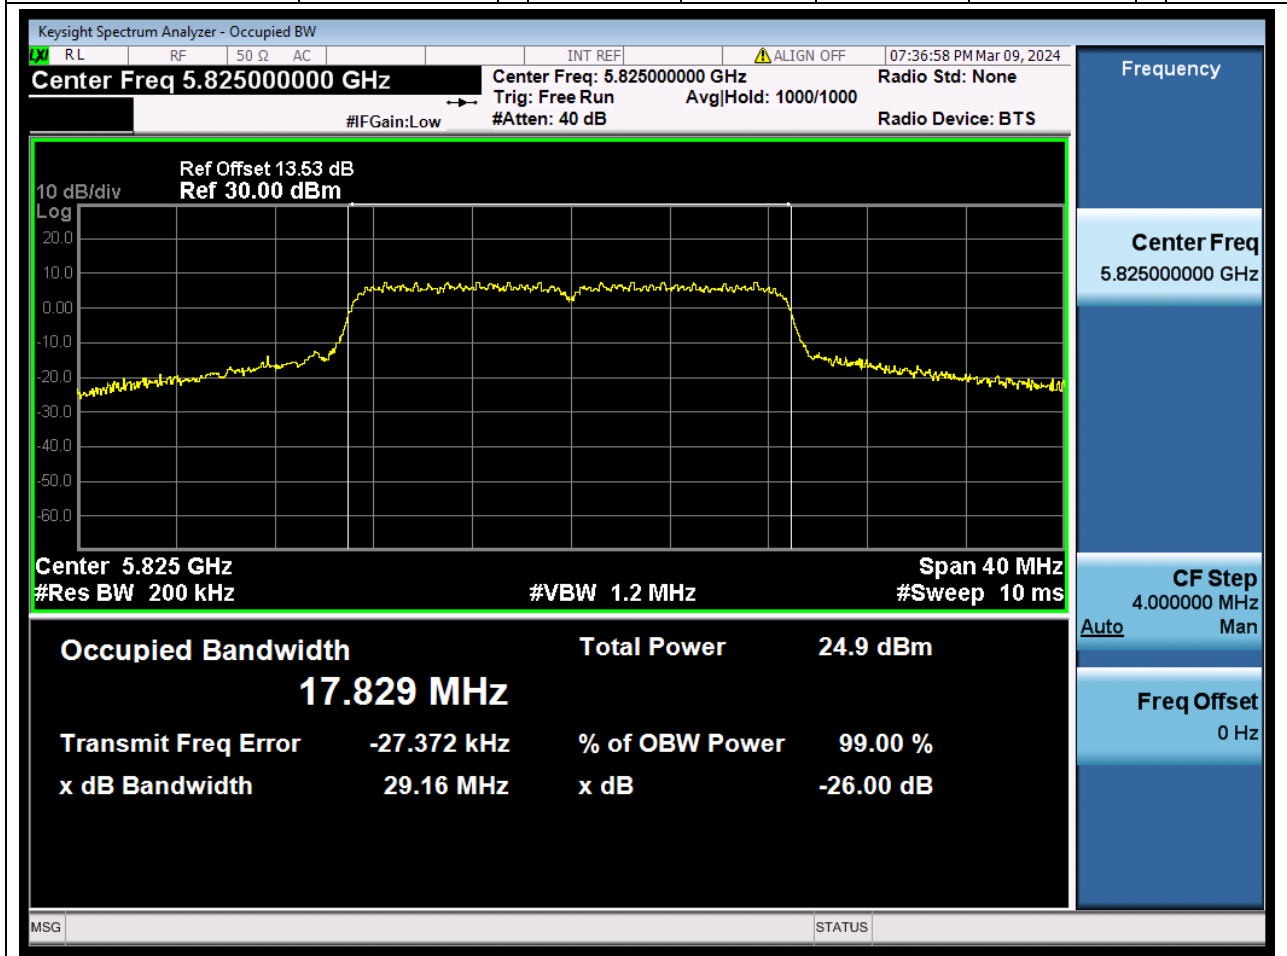

51. 802.11n_20M_U-NII-3_H

51.1. A.2.2-99% Bandwidth(NTNV)

Center Frequency (MHz)	OBW Power (%)	RBW (MHz)	Detector	Limit (MHz)	OBW (MHz)	Verdict
5825	99	0.2	Peak	0	17.828827	N/A