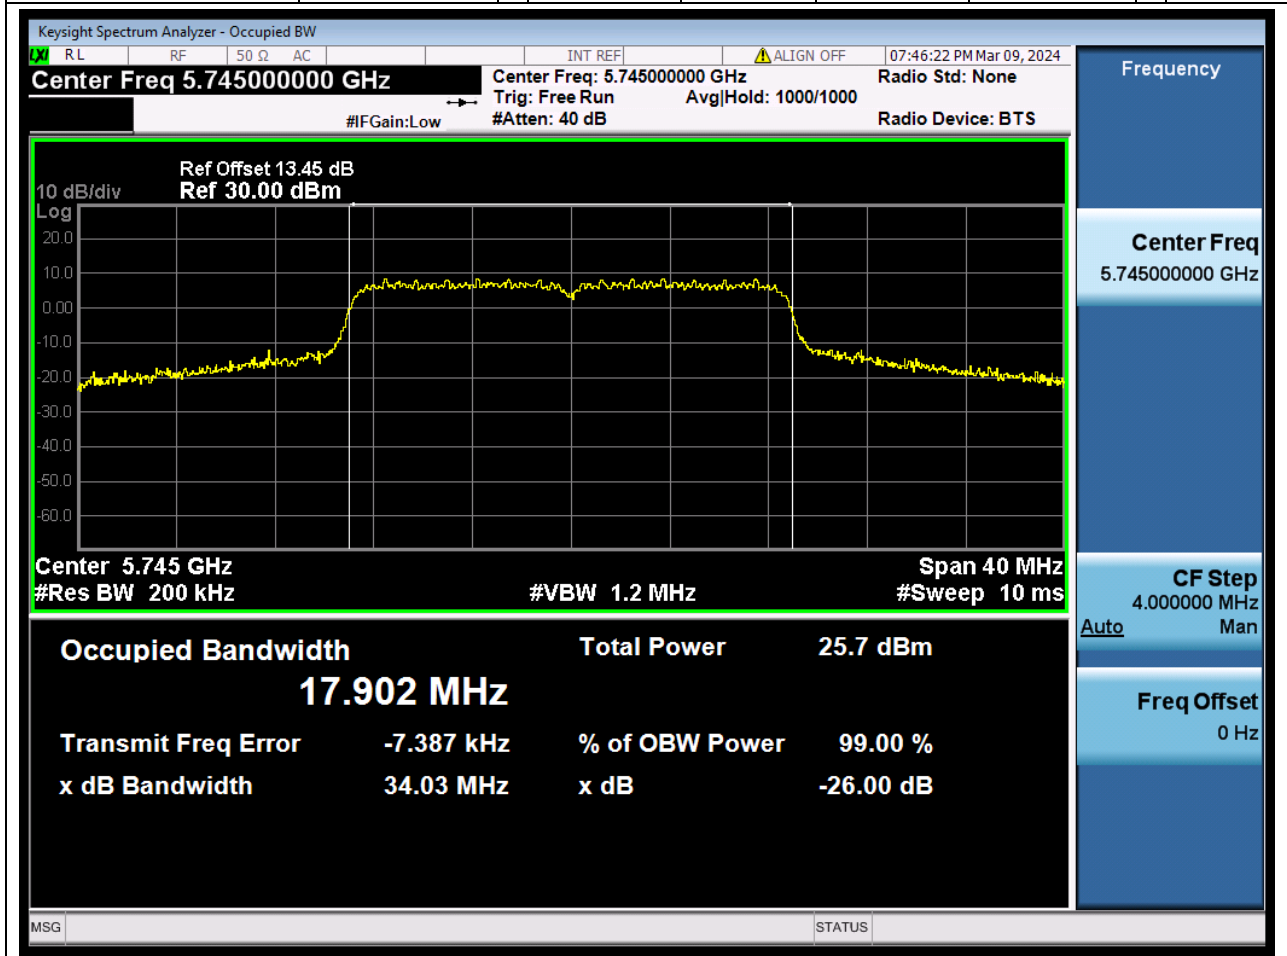

54. 802.11ac_20M_U-NII-3_L

54.1. A.2.2-99% Bandwidth(NTNV)

Center Frequency (MHz)	OBW Power (%)	RBW (MHz)	Detector	Limit (MHz)	OBW (MHz)	Verdict
5745	99	0.2	Peak	0	17.902009	N/A