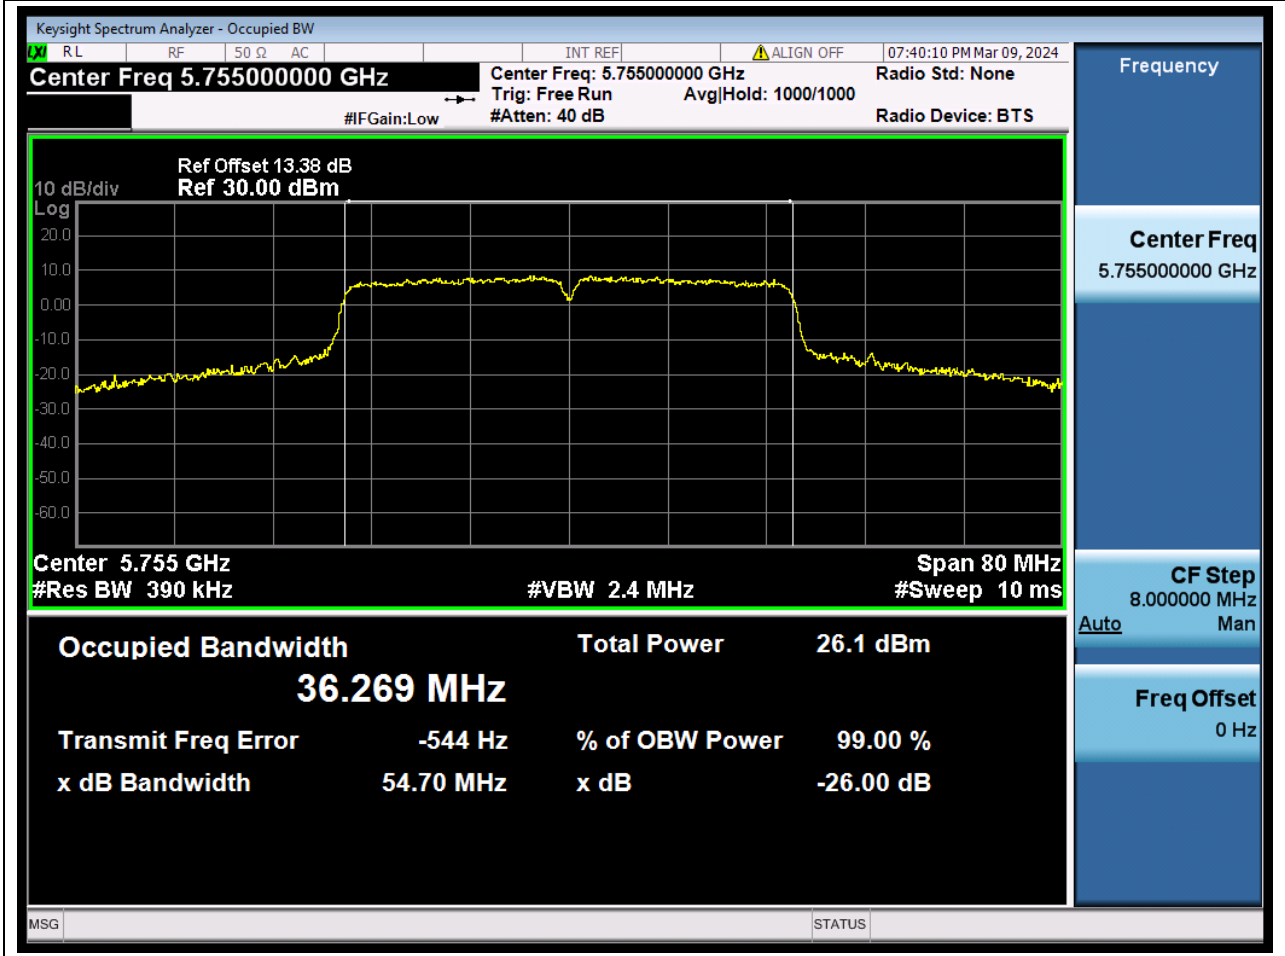

52. 802.11n_40M_U-NII-3_L

52.1. A.2.2-99% Bandwidth(NTNV)

Center Frequency (MHz)	OBW Power (%)	RBW (MHz)	Detector	Limit (MHz)	OBW (MHz)	Verdict
5755	99	0.39	Peak	0	36.269432	N/A