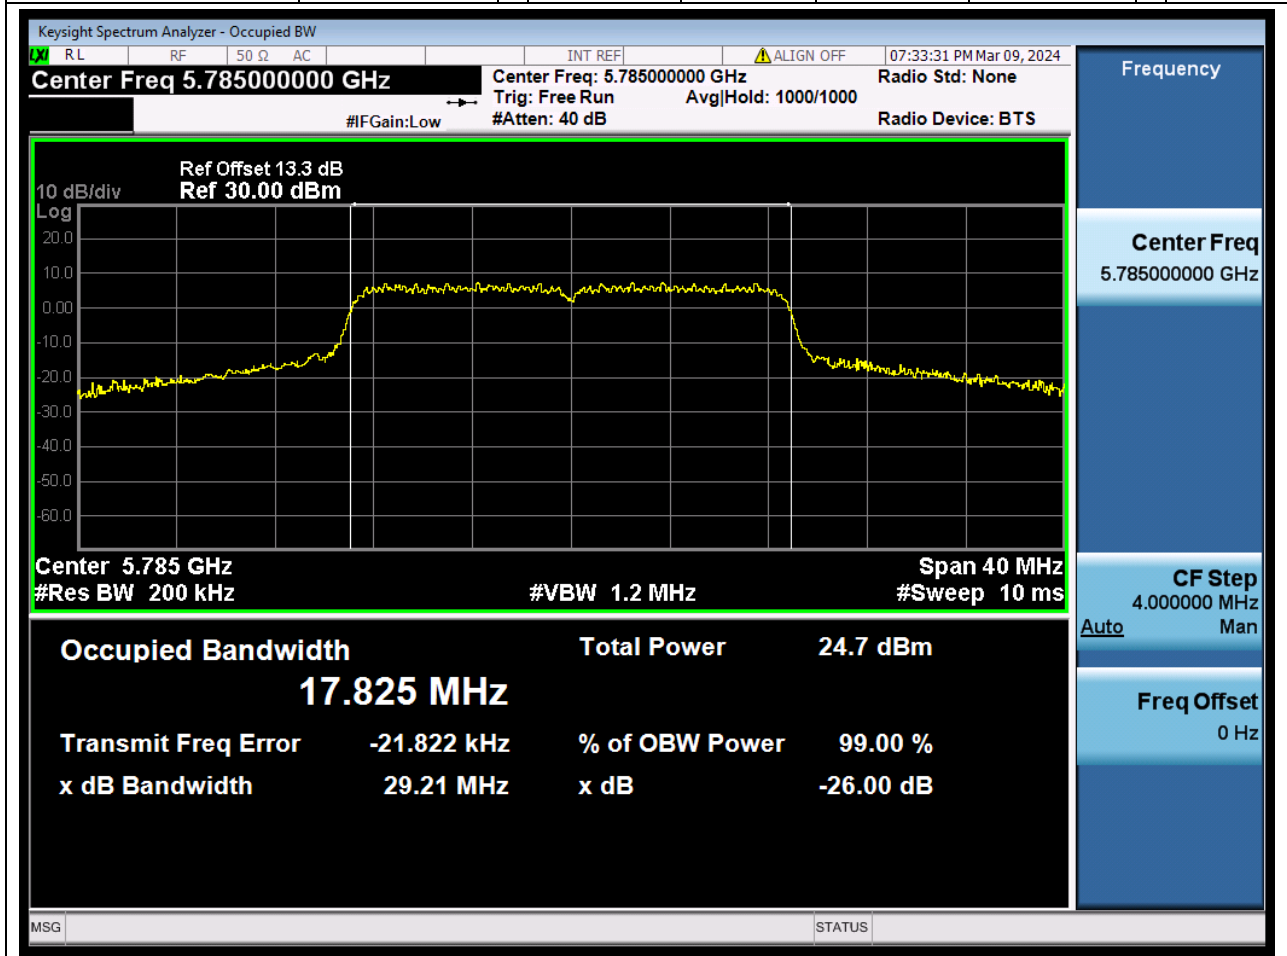

50. 802.11n_20M_U-NII-3_M

50.1. A.2.2-99% Bandwidth(NTNV)

Center Frequency (MHz)	OBW Power (%)	RBW (MHz)	Detector	Limit (MHz)	OBW (MHz)	Verdict
5785	99	0.2	Peak	0	17.824833	N/A