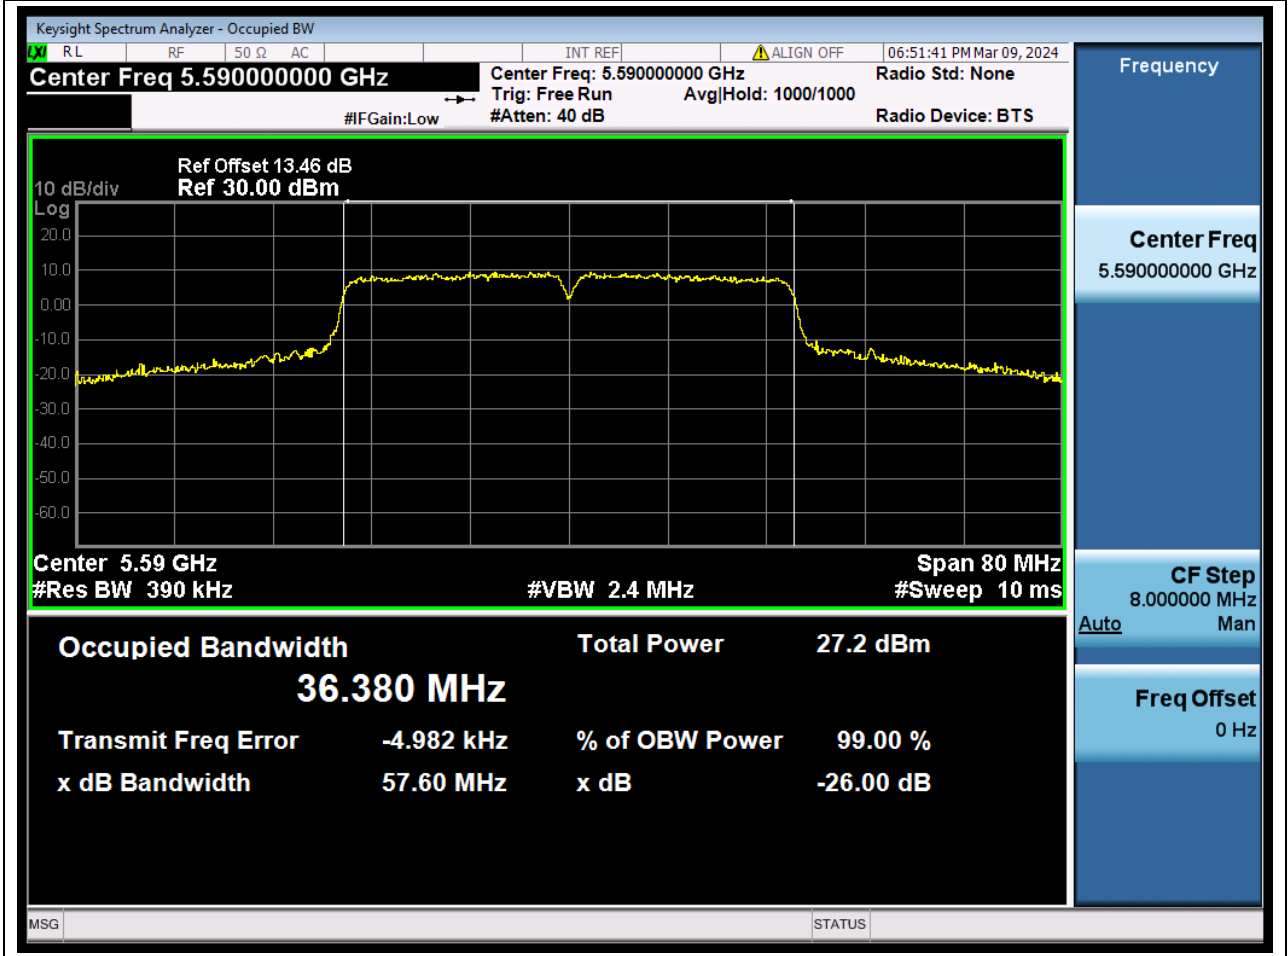

36. 802.11n_40M_U-NII-2C_M

36.1. A.2.2-99% Bandwidth(NTNV)

Center Frequency (MHz)	OBW Power (%)	RBW (MHz)	Detector	Limit (MHz)	OBW (MHz)	Verdict
5590	99	0.39	Peak	0	36.379621	N/A