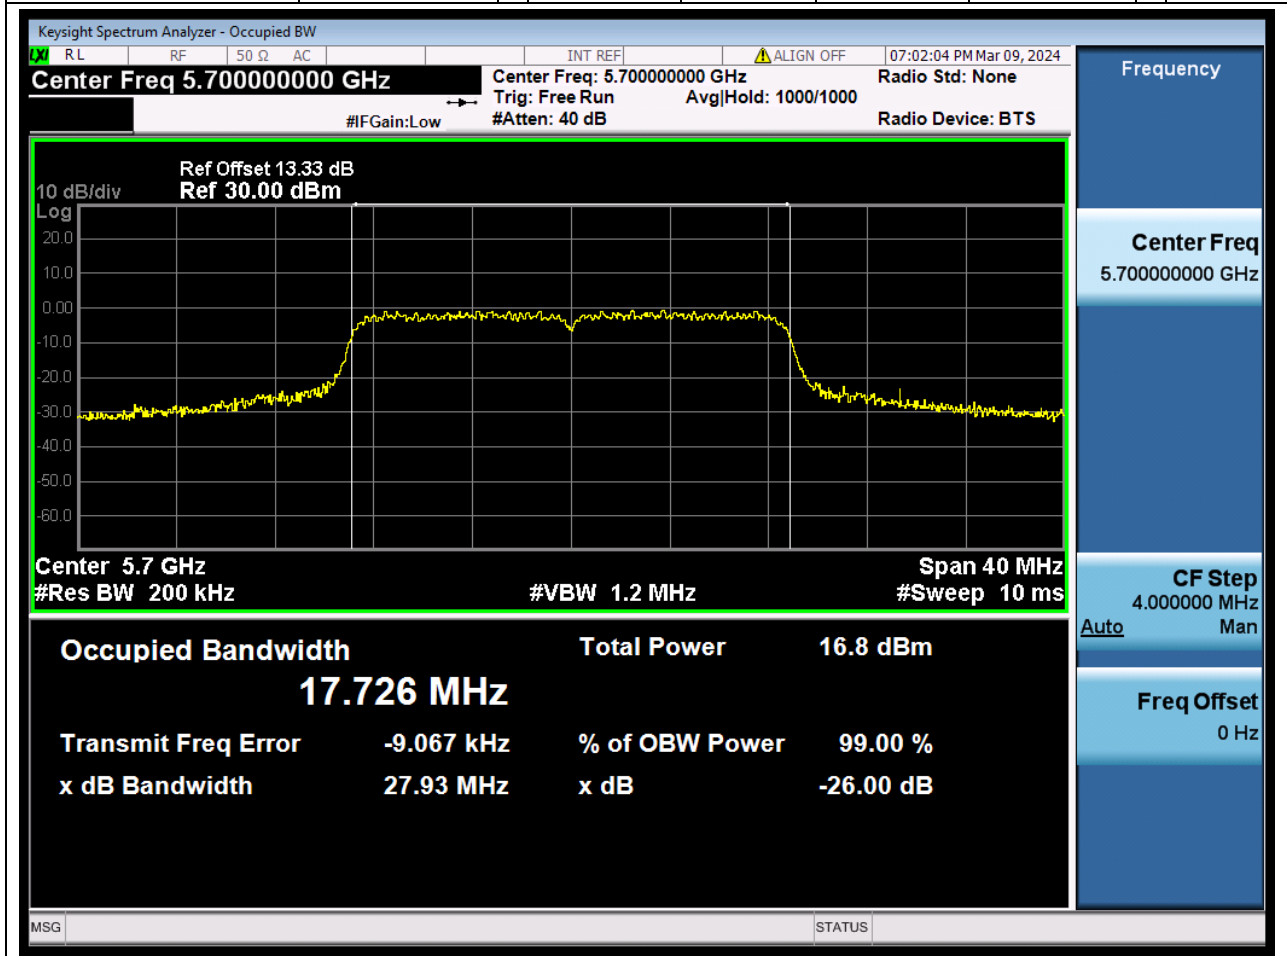

40. 802.11ac_20M_U-NII-2C_H

40.1. A.2.2-99% Bandwidth(NTNV)

Center Frequency (MHz)	OBW Power (%)	RBW (MHz)	Detector	Limit (MHz)	OBW (MHz)	Verdict
5700	99	0.2	Peak	0	17.725762	N/A