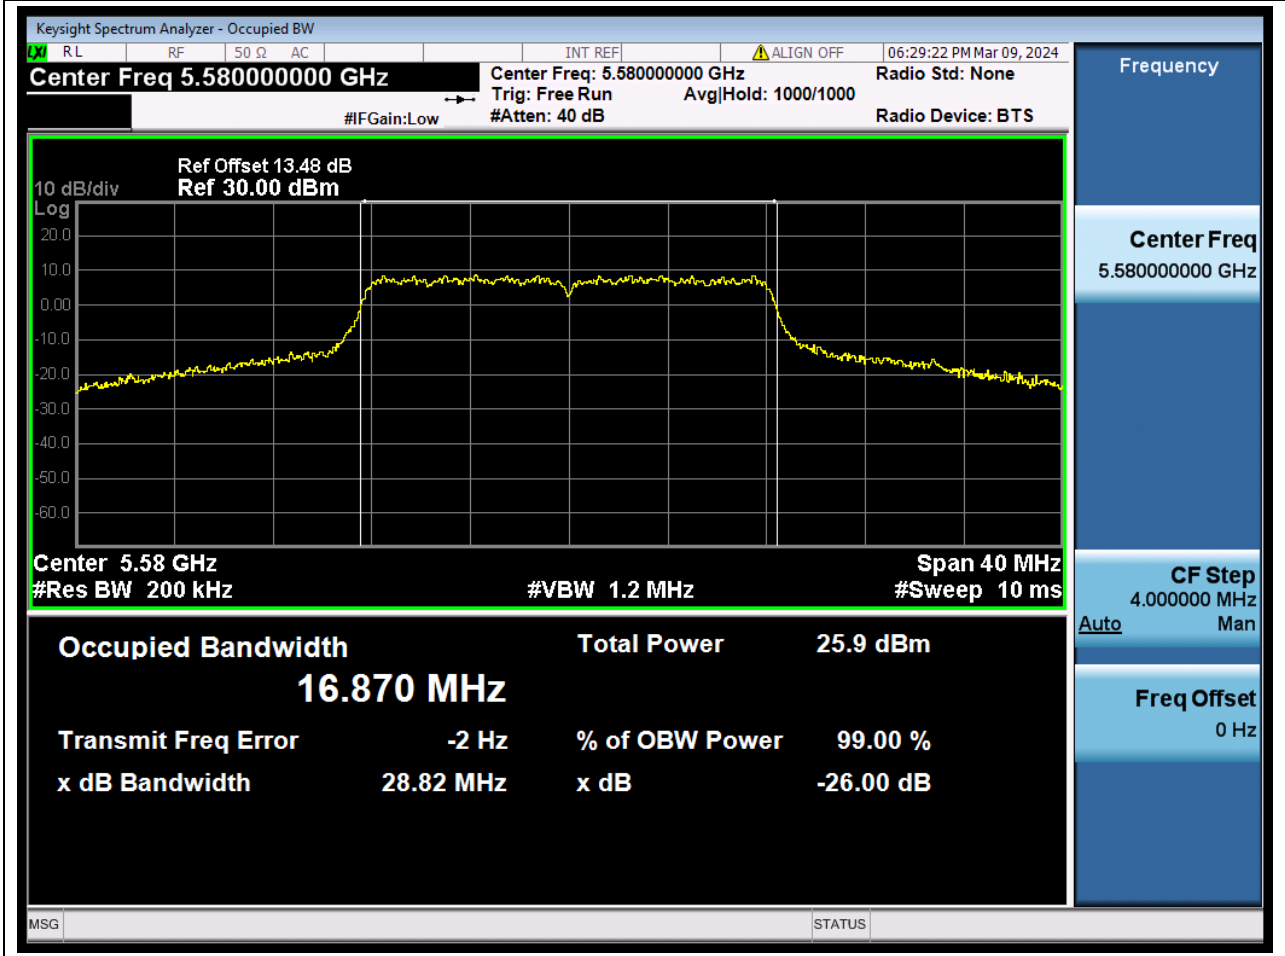

30. 802.11a_20M_U-NII-2C_M

30.1. A.2.2-99% Bandwidth(NTNV)

Center Frequency (MHz)	OBW Power (%)	RBW (MHz)	Detector	Limit (MHz)	OBW (MHz)	Verdict
5580	99	0.2	Peak	0	16.870305	N/A