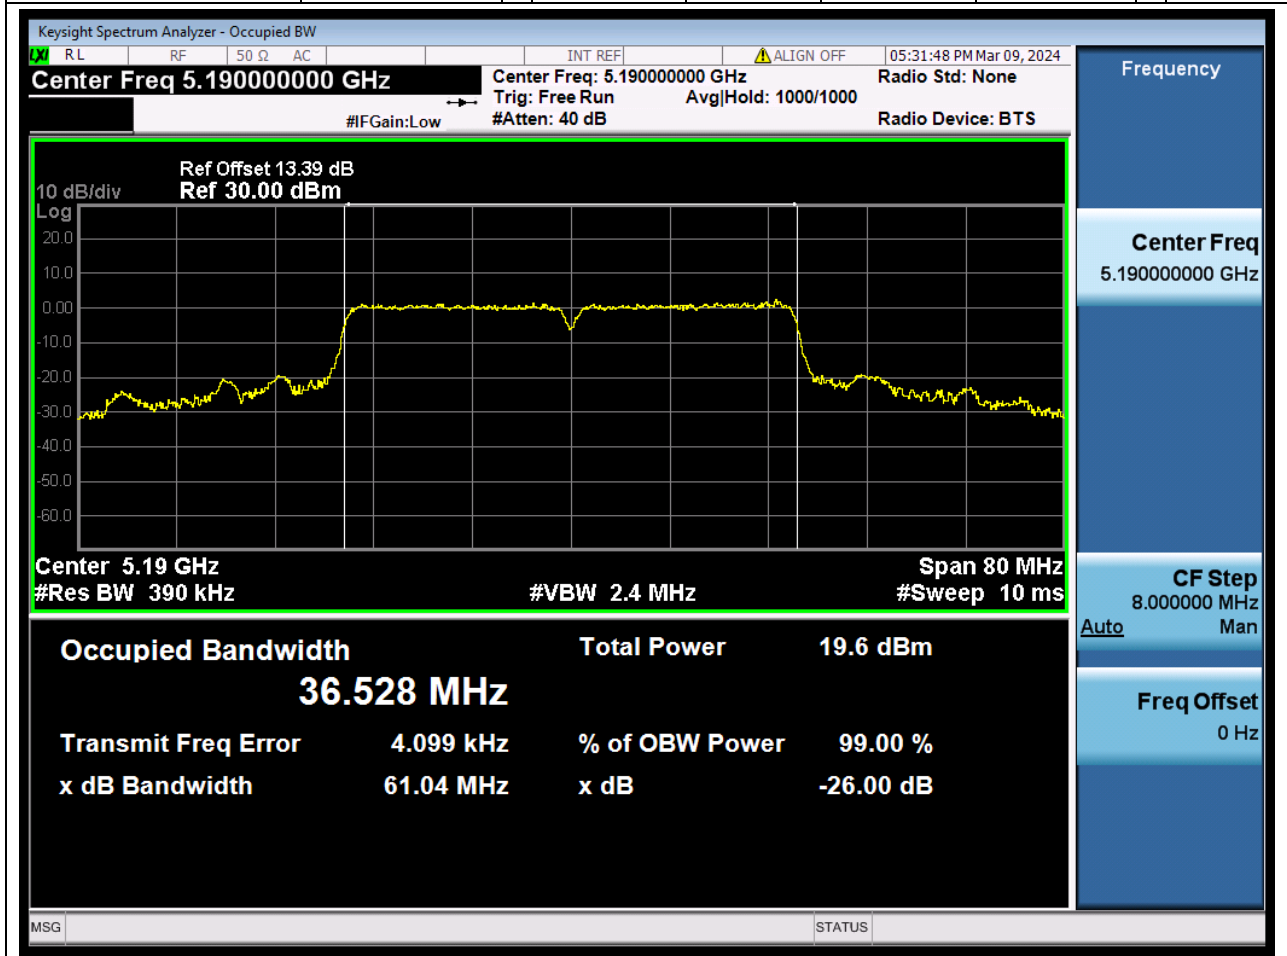

12. 802.11ac_40M_U-NII-1_L

12.1. A.2.2-99% Bandwidth(NTNV)

Center Frequency (MHz)	OBW Power (%)	RBW (MHz)	Detector	Limit (MHz)	OBW (MHz)	Verdict
5190	99	0.39	Peak	0	36.5282	N/A