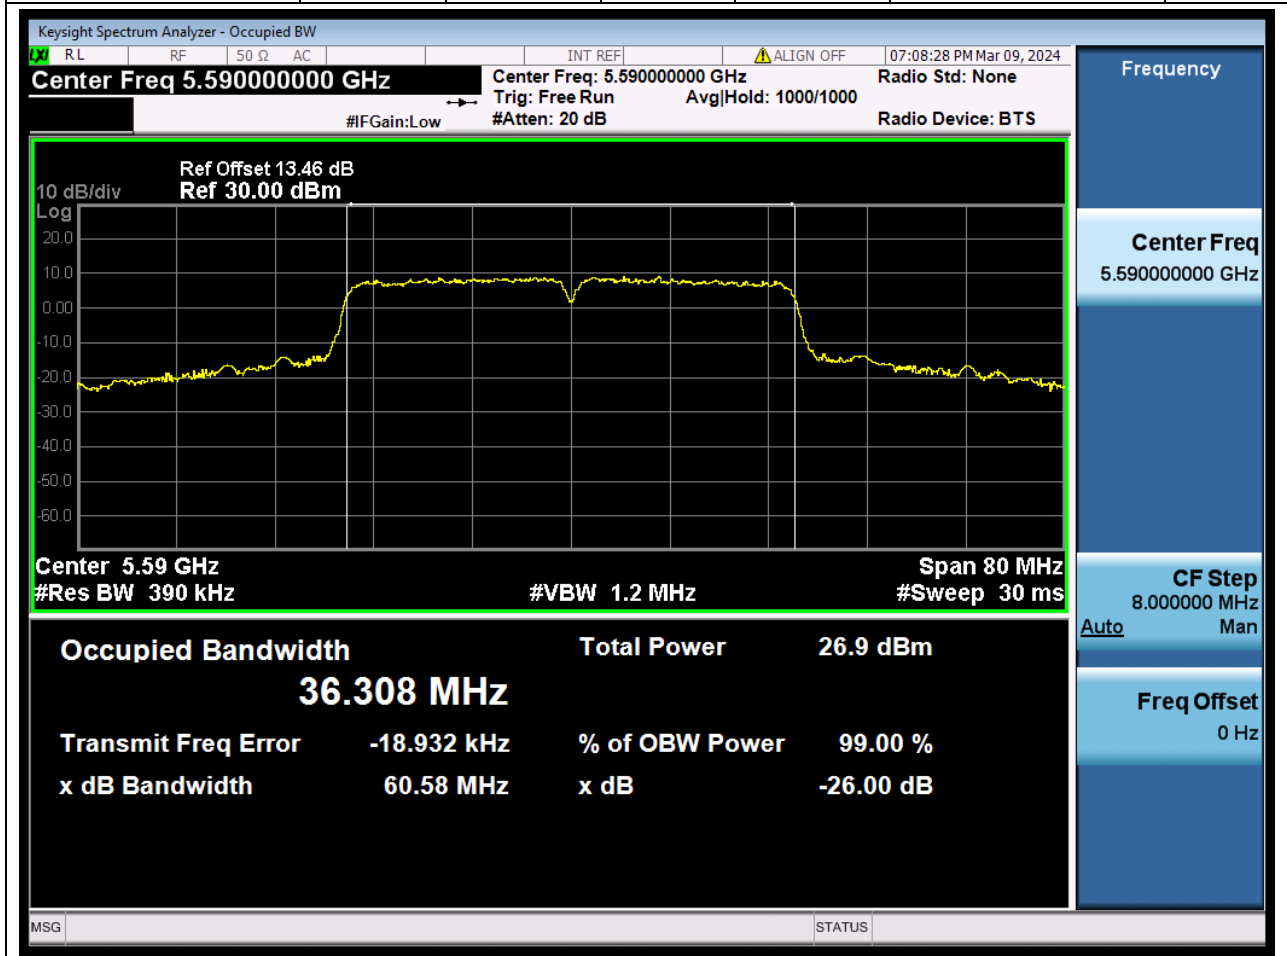

42. 802.11ac_40M_U-NII-2C_M

42.1. A.2-26dB Bandwidth(NTNV)

Center Frequency (MHz)	XdB Down	RBW (MHz)	Detector	Limit (MHz)	XdB BandWidth (MHz)	Verdict
5590	26	0.39	Peak	0	60.576984	N/A