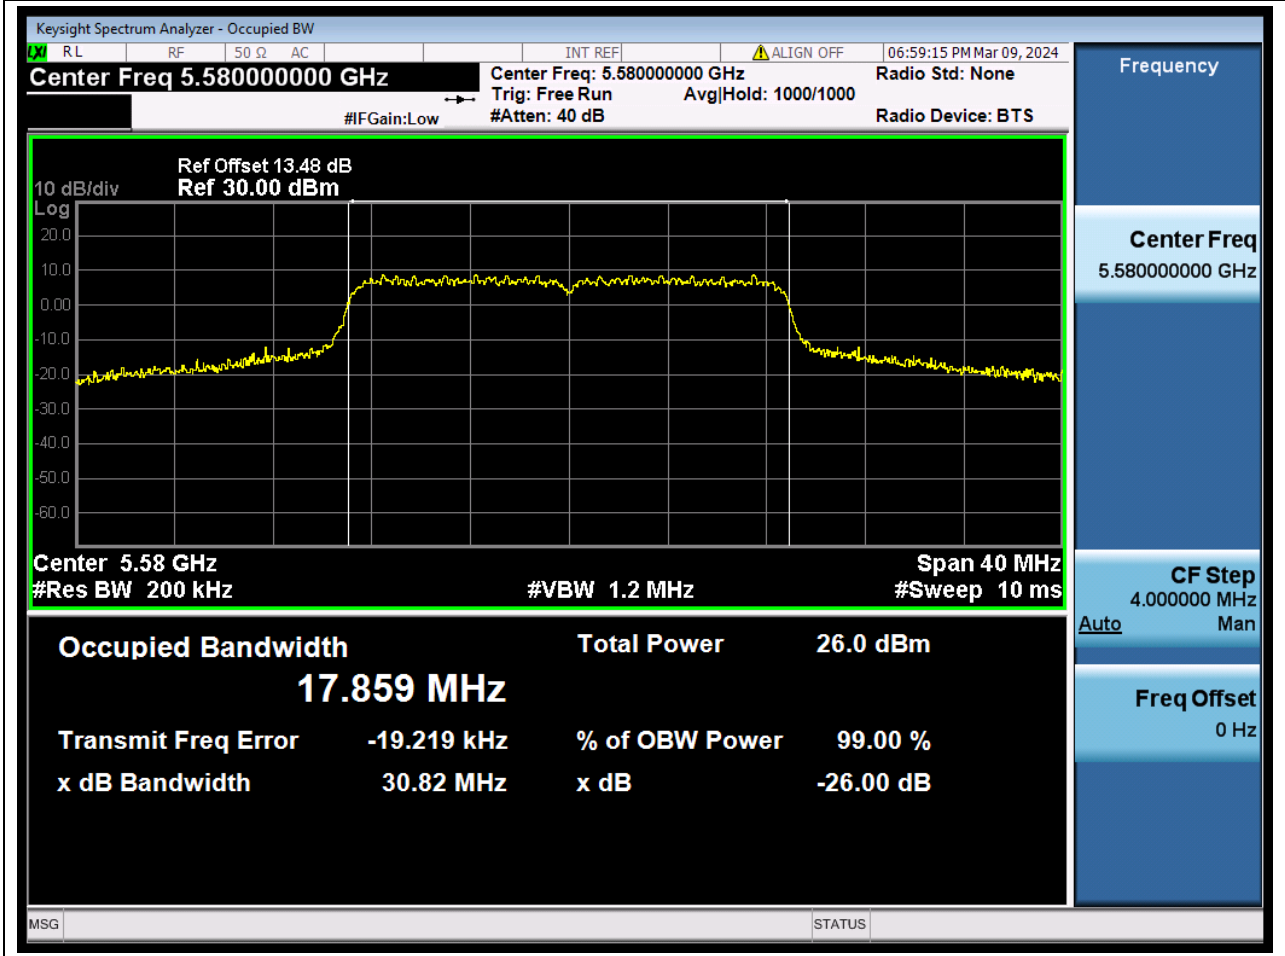

39. 802.11ac_20M_U-NII-2C_M

39.1. A.2.2-99% Bandwidth(NTNV)

Center Frequency (MHz)	OBW Power (%)	RBW (MHz)	Detector	Limit (MHz)	OBW (MHz)	Verdict
5580	99	0.2	Peak	0	17.859142	N/A