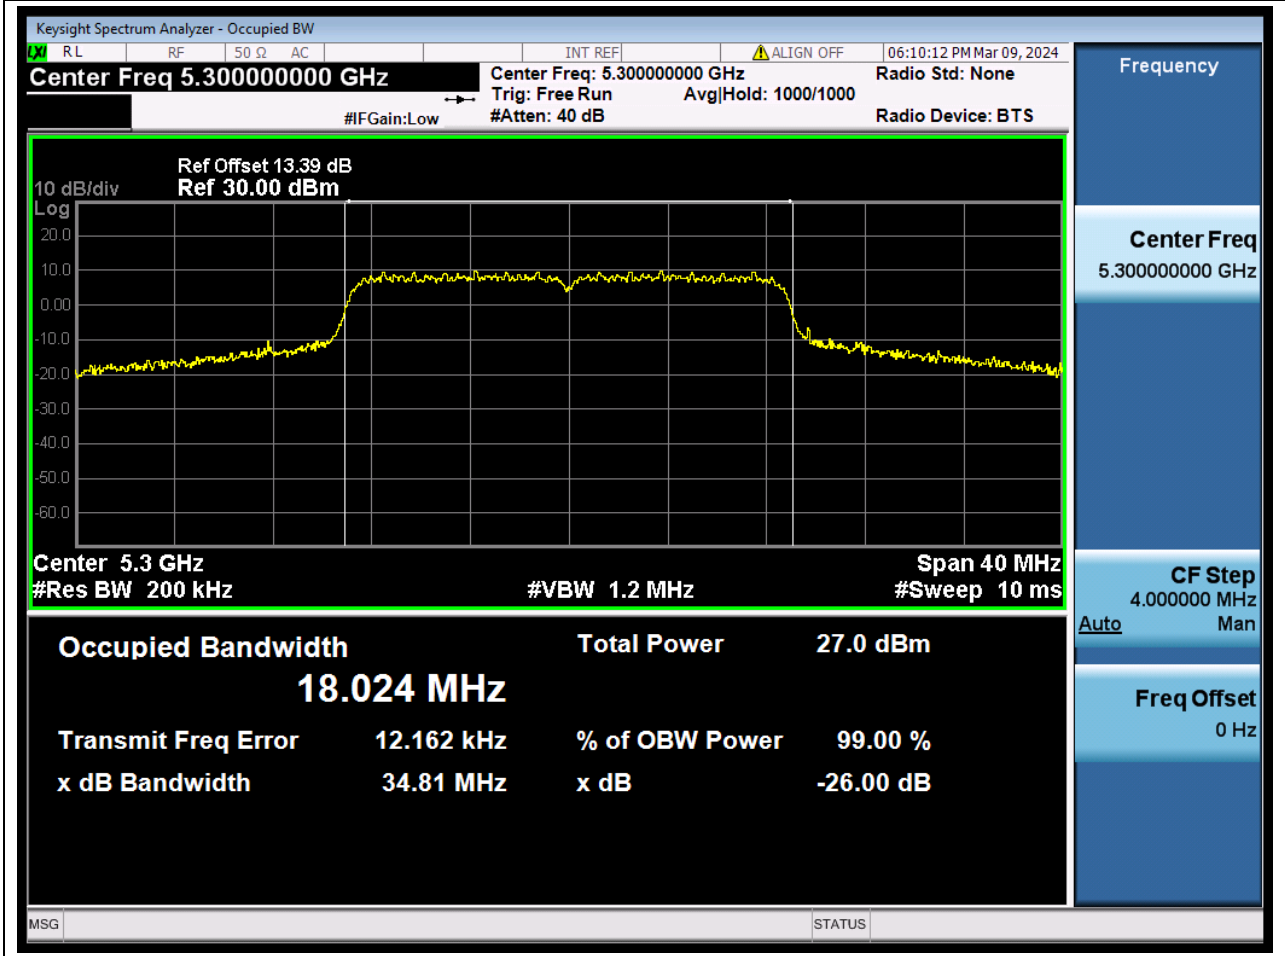

24. 802.11ac_20M_U-NII-2A_M

24.1. A.2.2-99% Bandwidth(NTNV)

Center Frequency (MHz)	OBW Power (%)	RBW (MHz)	Detector	Limit (MHz)	OBW (MHz)	Verdict
5300	99	0.2	Peak	0	18.024055	N/A