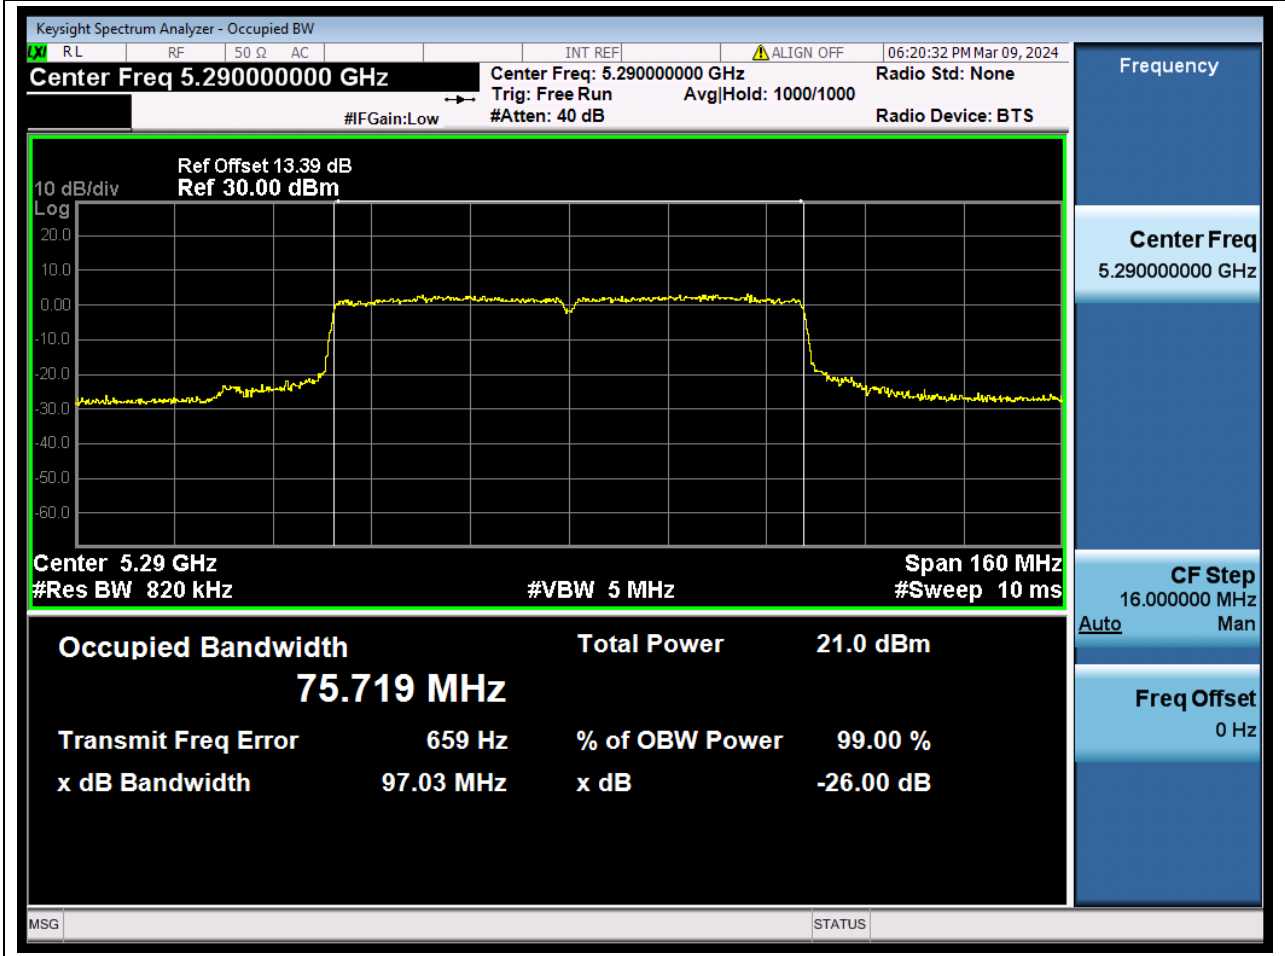

28. 802.11ac_80M_U-NII-2A_M

28.1. A.2.2-99% Bandwidth(NTNV)

Center Frequency (MHz)	OBW Power (%)	RBW (MHz)	Detector	Limit (MHz)	OBW (MHz)	Verdict
5290	99	0.82	Peak	0	75.718642	N/A