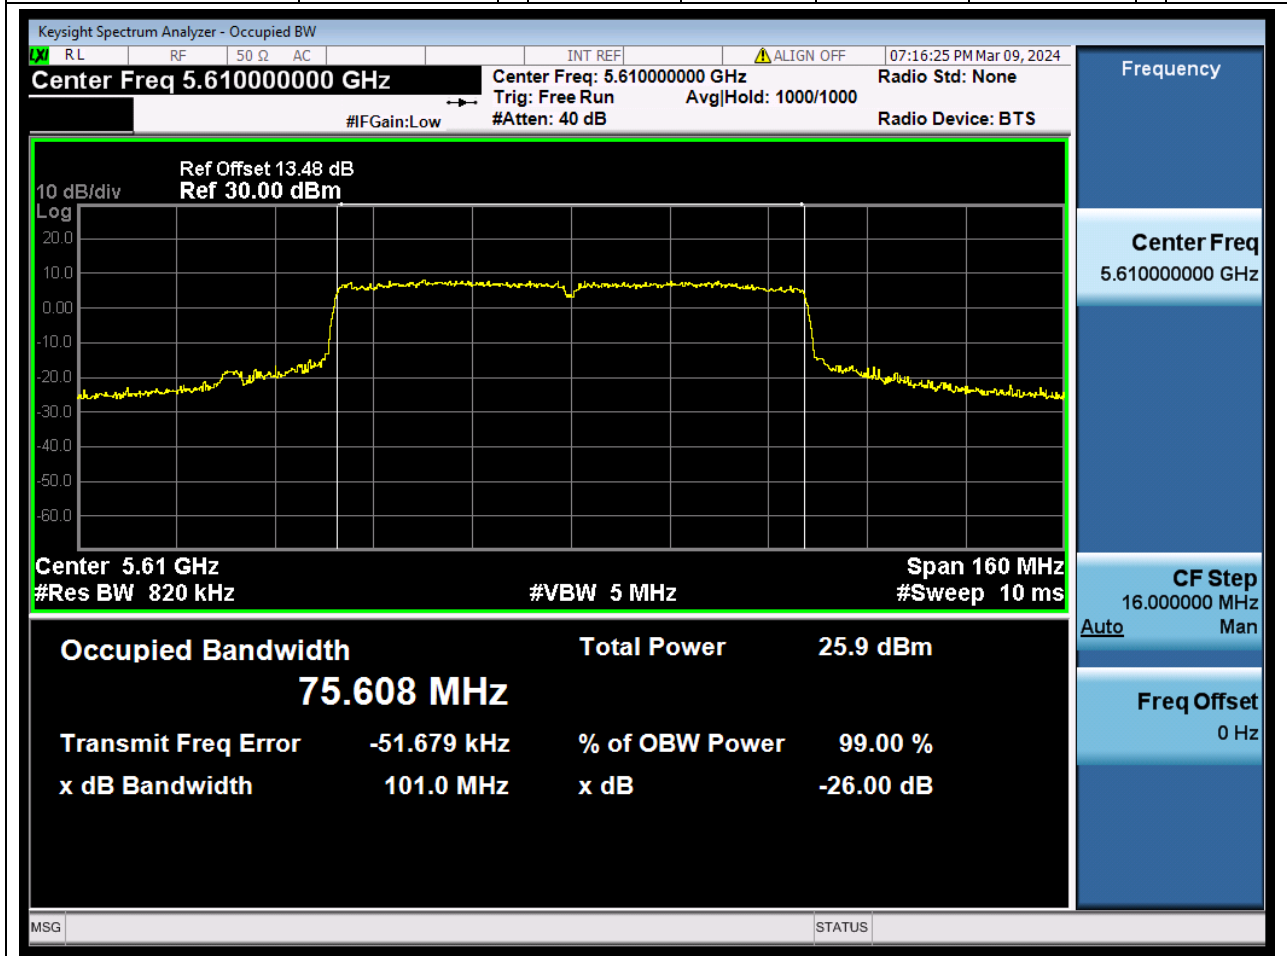

45. 802.11ac_80M_U-NII-2C_M

45.1. A.2.2-99% Bandwidth(NTNV)

Center Frequency (MHz)	OBW Power (%)	RBW (MHz)	Detector	Limit (MHz)	OBW (MHz)	Verdict
5610	99	0.82	Peak	0	75.608107	N/A