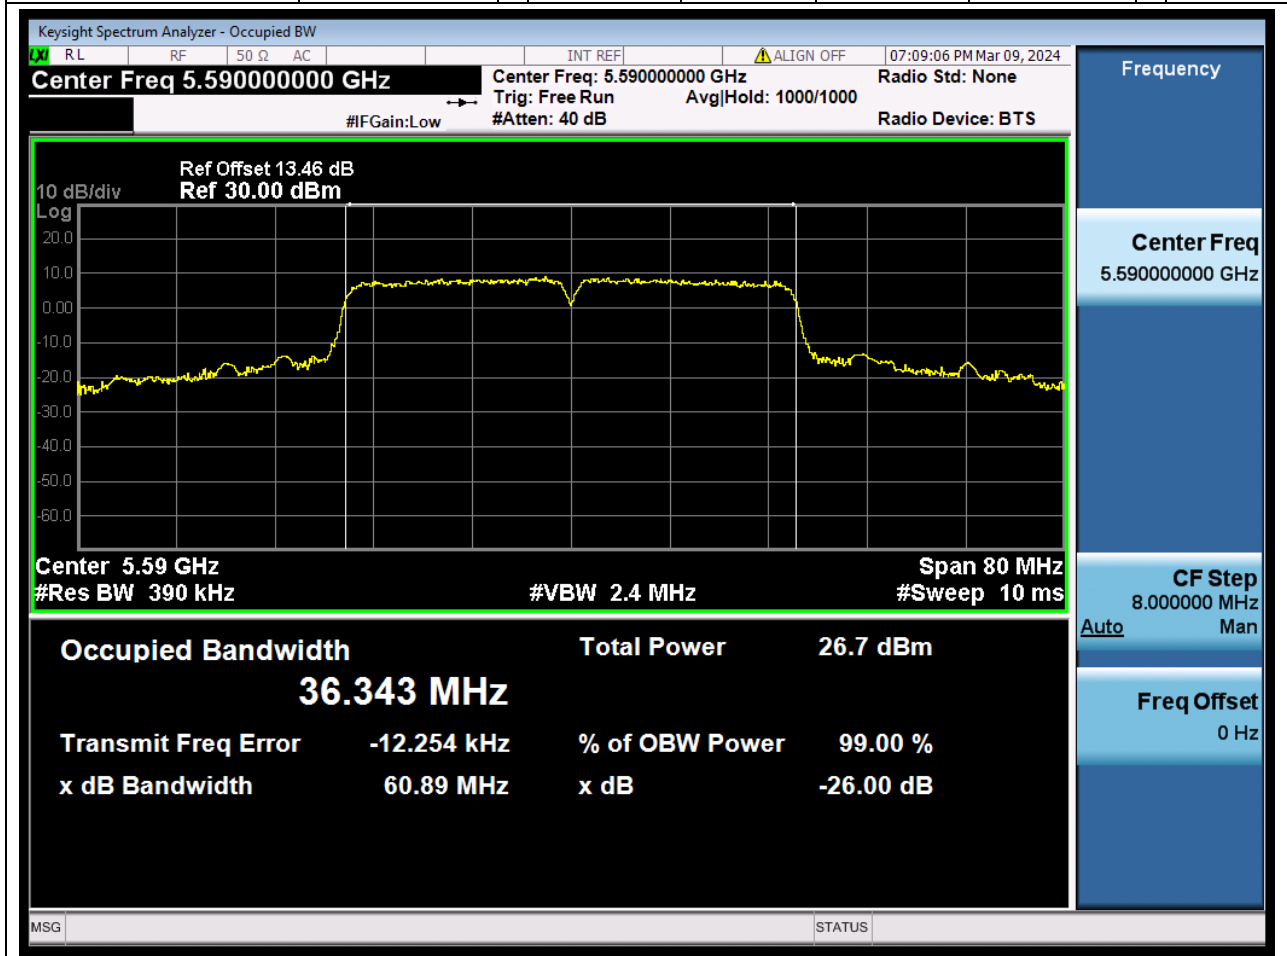

42. 802.11ac_40M_U-NII-2C_M

42.1. A.2.2-99% Bandwidth(NTNV)

Center Frequency (MHz)	OBW Power (%)	RBW (MHz)	Detector	Limit (MHz)	OBW (MHz)	Verdict
5590	99	0.39	Peak	0	36.343392	N/A