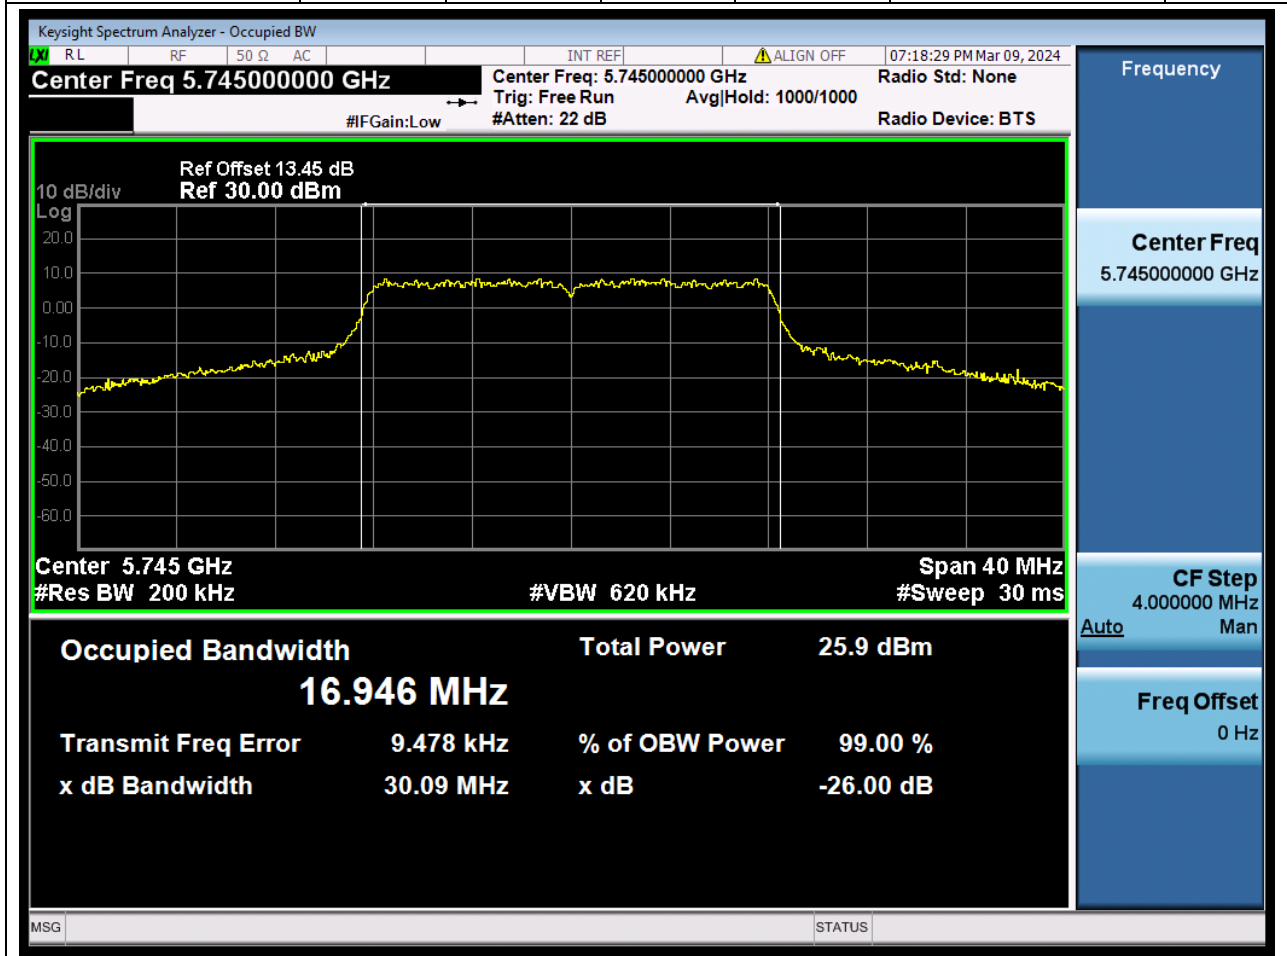

46. 802.11a_20M_U-NII-3_L

46.1. A.2-26dB Bandwidth(NTNV)

Center Frequency (MHz)	XdB Down	RBW (MHz)	Detector	Limit (MHz)	XdB BandWidth (MHz)	Verdict
5745	26	0.2	Peak	0	30.091214	N/A