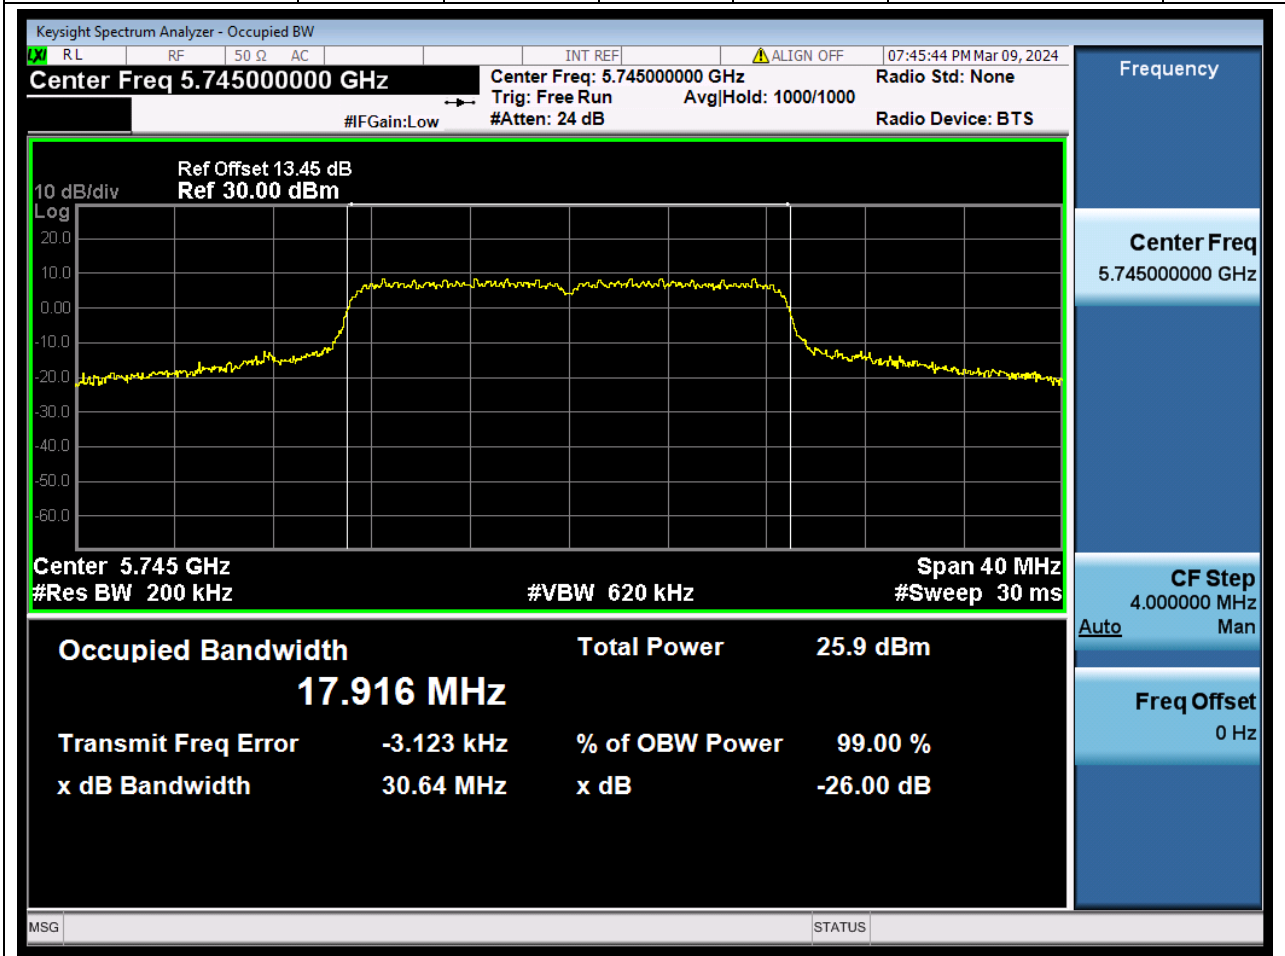

54. 802.11ac_20M_U-NII-3_L

54.1. A.2-26dB Bandwidth(NTNV)

Center Frequency (MHz)	XdB Down	RBW (MHz)	Detector	Limit (MHz)	XdB BandWidth (MHz)	Verdict
5745	26	0.2	Peak	0	30.638128	N/A