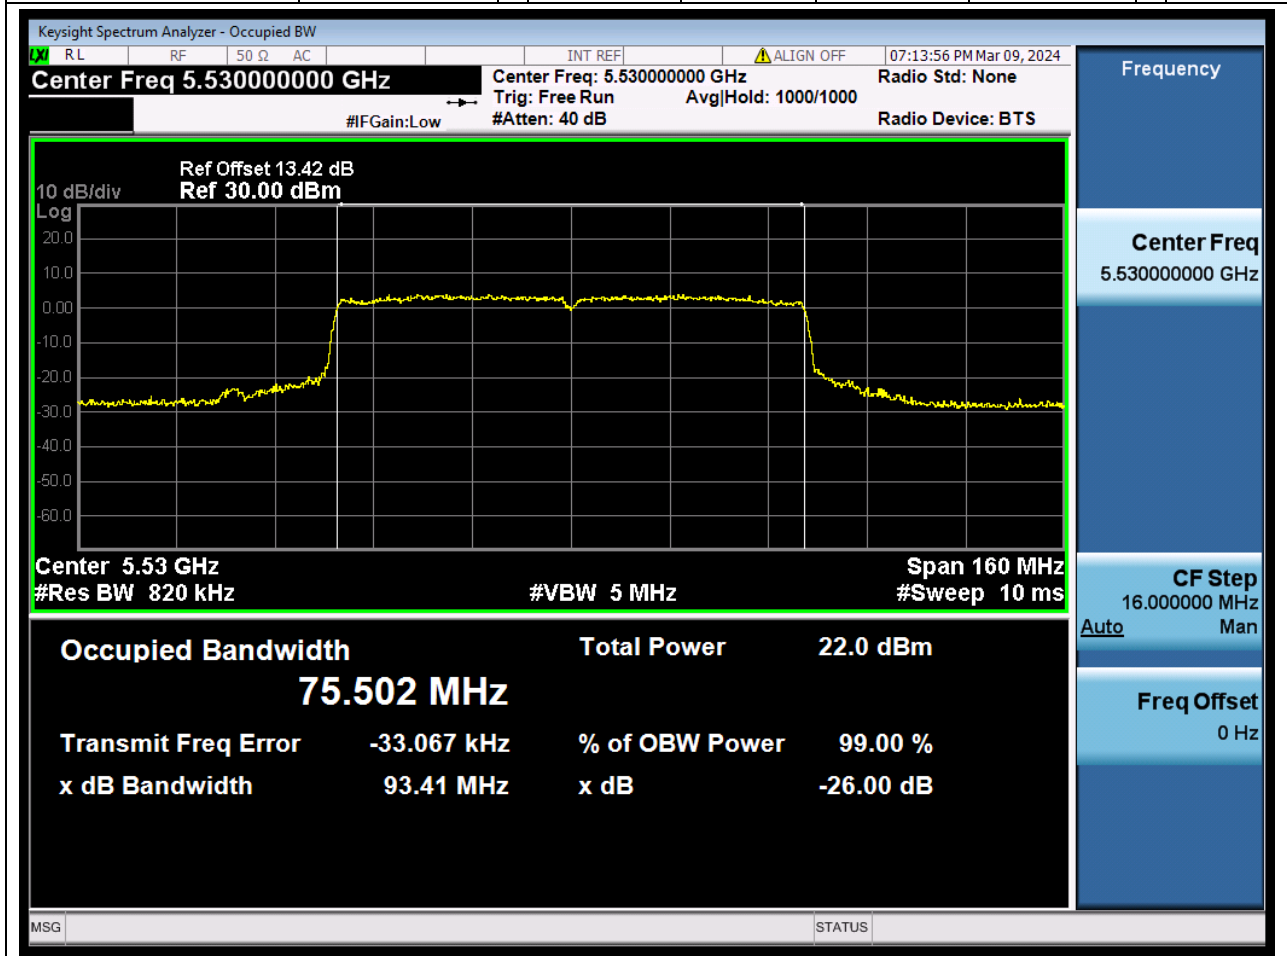

44. 802.11ac_80M_U-NII-2C_L

44.1. A.2.2-99% Bandwidth(NTNV)

Center Frequency (MHz)	OBW Power (%)	RBW (MHz)	Detector	Limit (MHz)	OBW (MHz)	Verdict
5530	99	0.82	Peak	0	75.502014	N/A