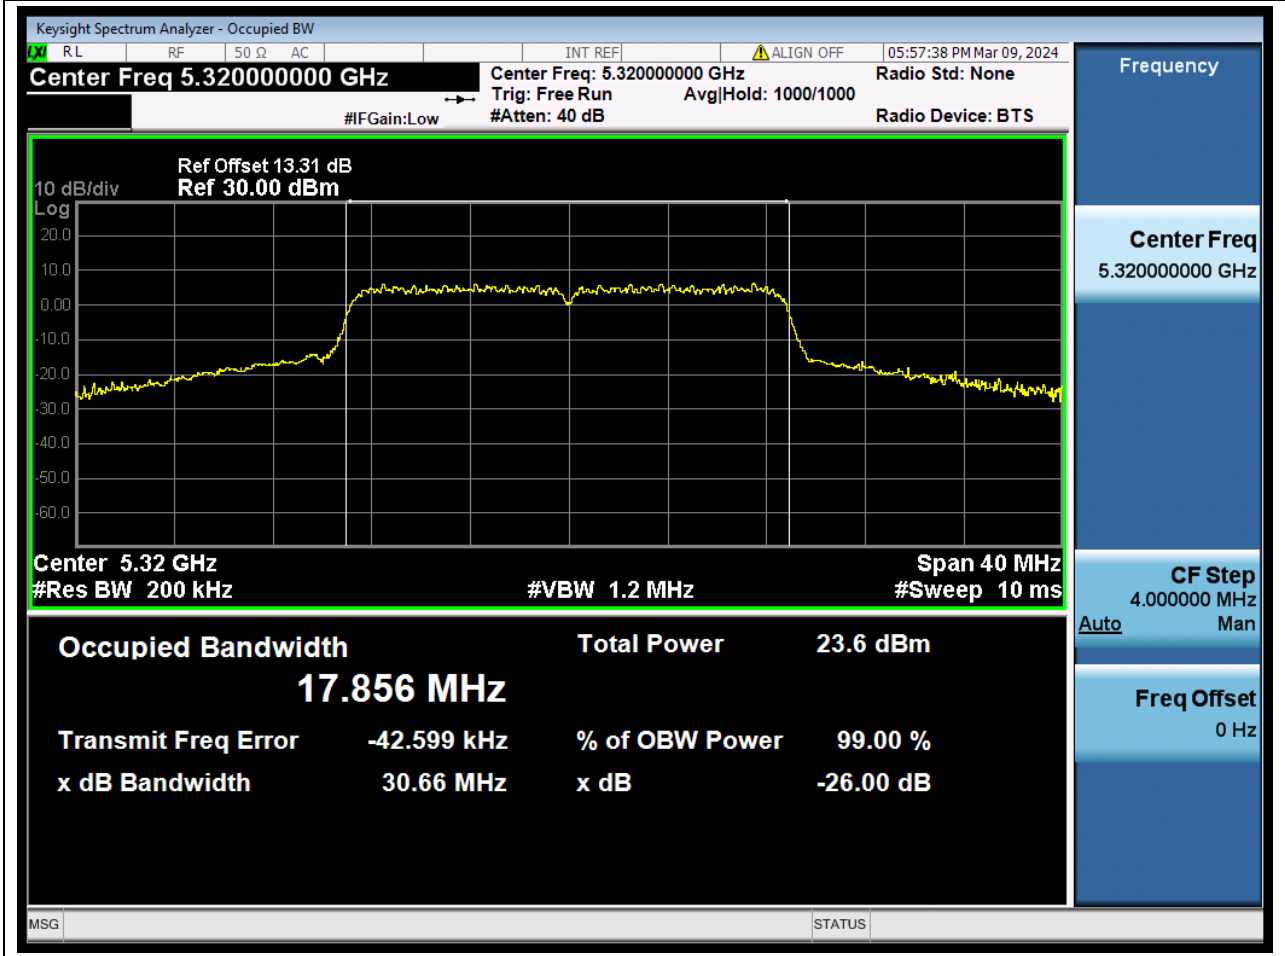

20. 802.11n_20M_U-NII-2A_H

20.1. A.2.2-99% Bandwidth(NTNV)

Center Frequency (MHz)	OBW Power (%)	RBW (MHz)	Detector	Limit (MHz)	OBW (MHz)	Verdict
5320	99	0.2	Peak	0	17.855767	N/A