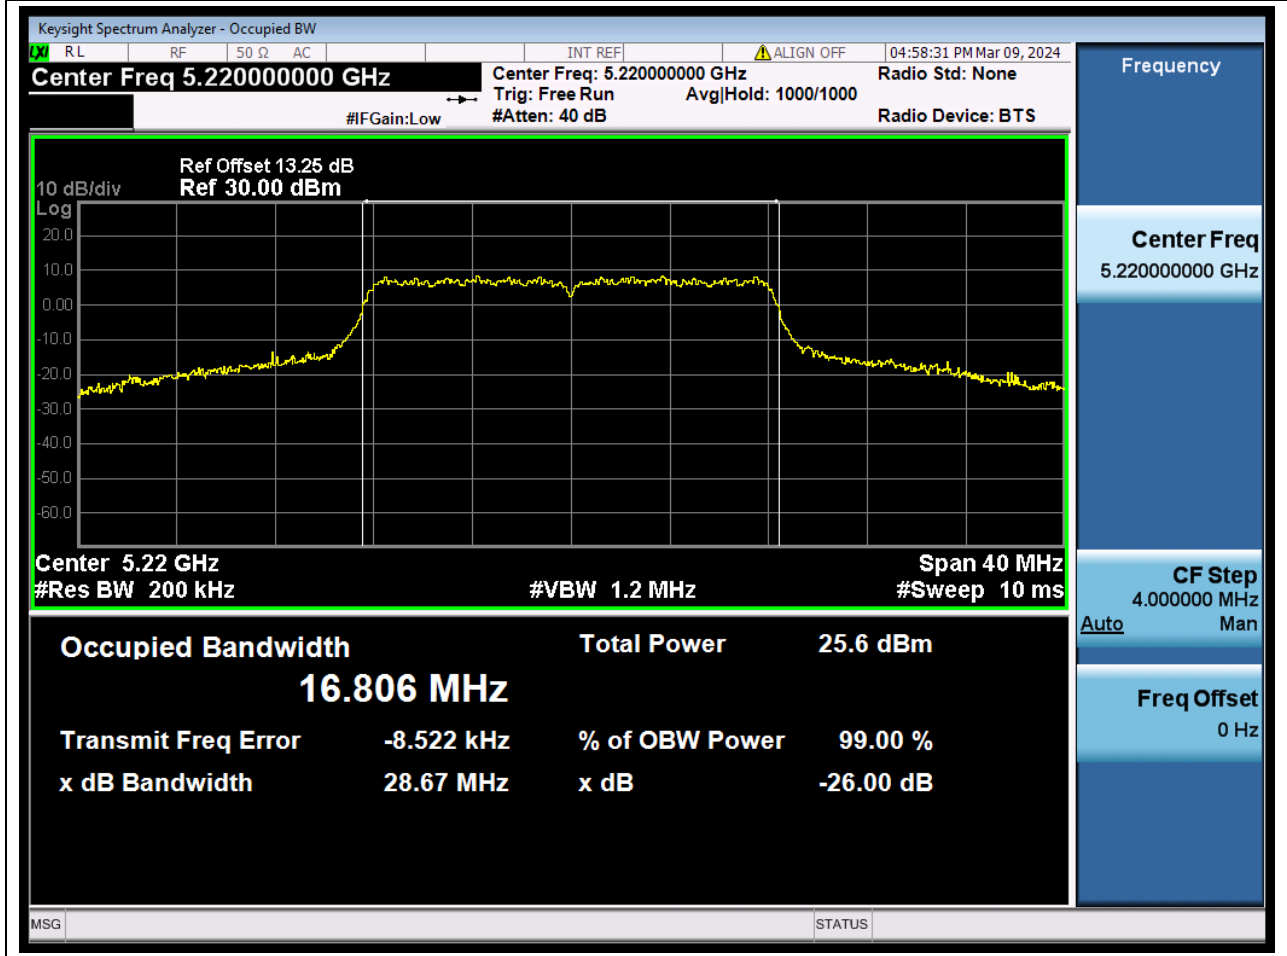

2. 802.11a_20M_U-NII-1_M

2.1. A.2.2-99% Bandwidth(NTNV)

Center Frequency (MHz)	OBW Power (%)	RBW (MHz)	Detector	Limit (MHz)	OBW (MHz)	Verdict
5220	99	0.2	Peak	0	16.805793	N/A