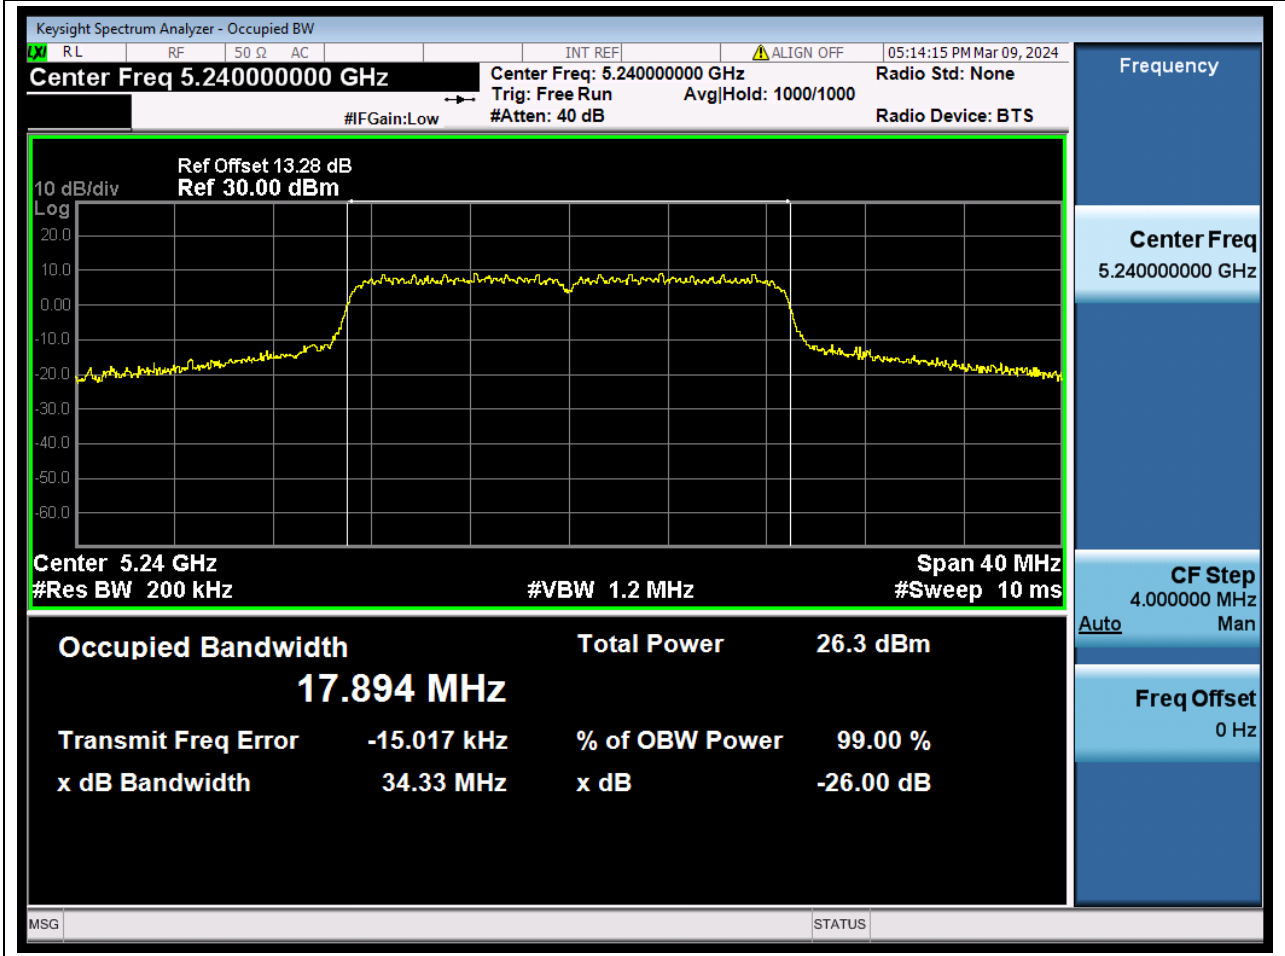

6. 802.11n_20M_U-NII-1_H

6.1. A.2.2-99% Bandwidth(NTNV)

Center Frequency (MHz)	OBW Power (%)	RBW (MHz)	Detector	Limit (MHz)	OBW (MHz)	Verdict
5240	99	0.2	Peak	0	17.894154	N/A