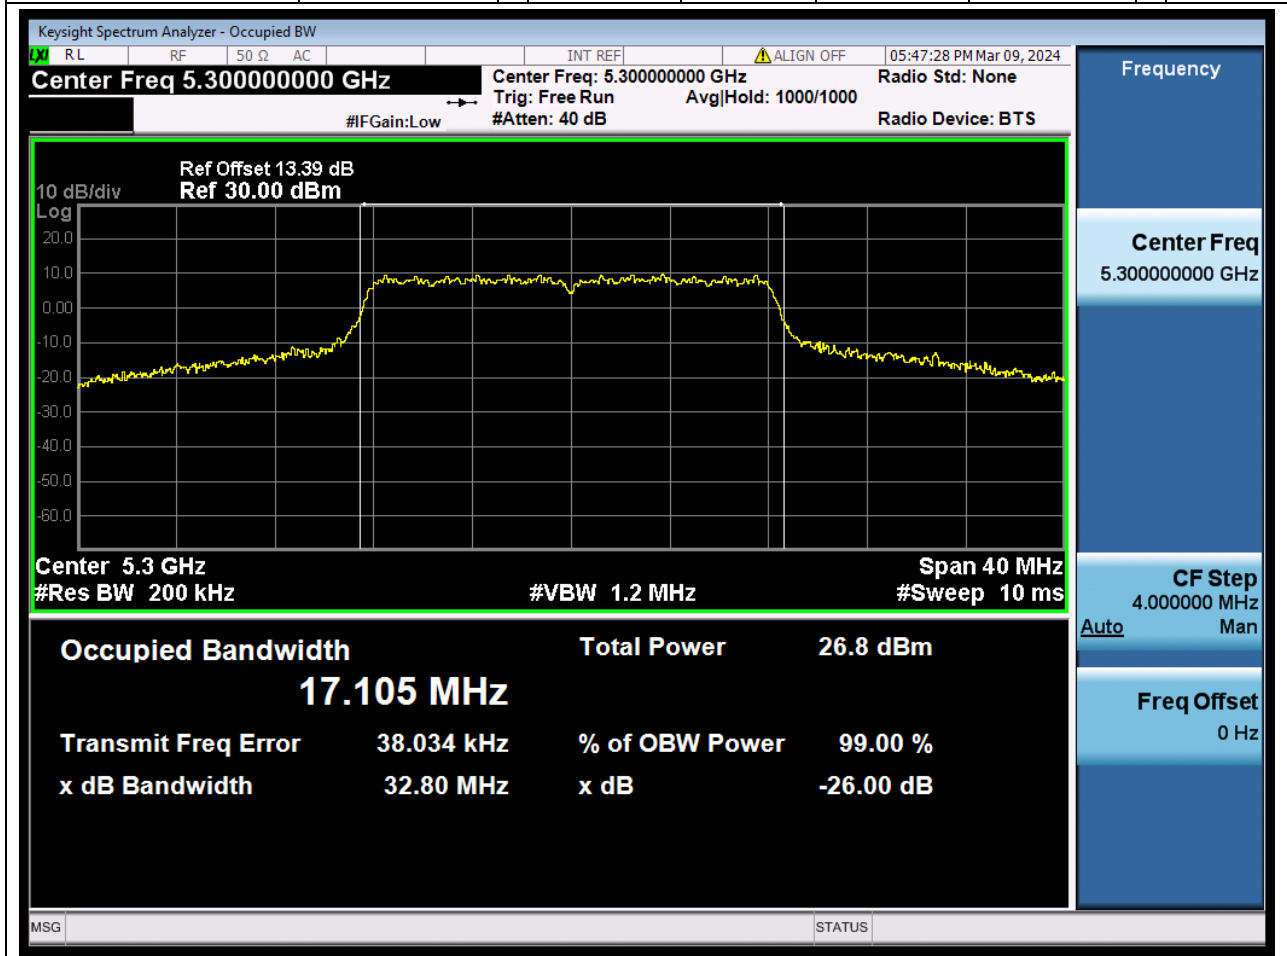

16. 802.11a_20M_U-NII-2A_M

16.1. A.2.2-99% Bandwidth(NTNV)

Center Frequency (MHz)	OBW Power (%)	RBW (MHz)	Detector	Limit (MHz)	OBW (MHz)	Verdict
5300	99	0.2	Peak	0	17.105464	N/A