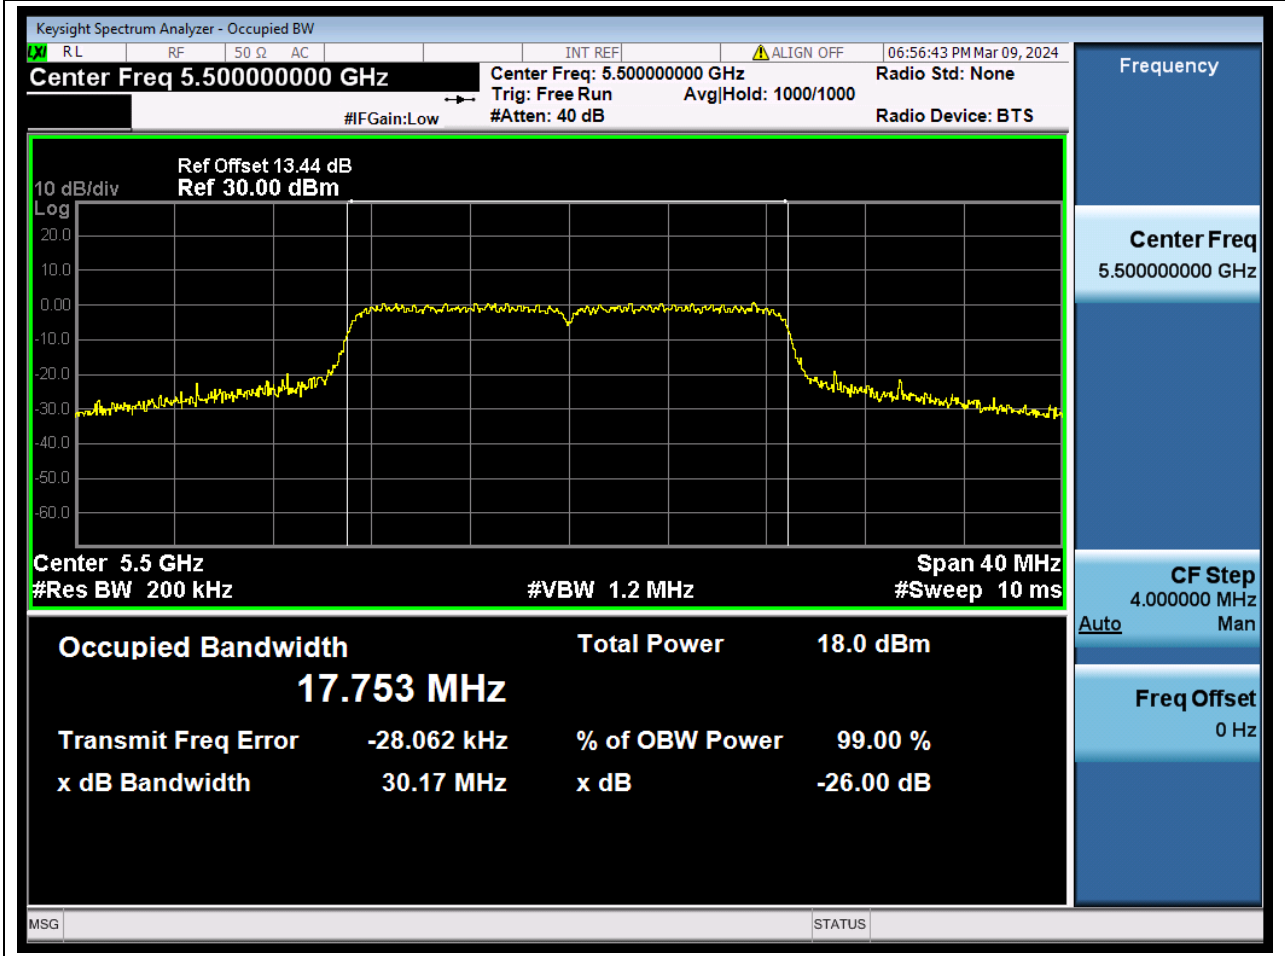

38. 802.11ac_20M_U-NII-2C_L

38.1. A.2.2-99% Bandwidth(NTNV)

Center Frequency (MHz)	OBW Power (%)	RBW (MHz)	Detector	Limit (MHz)	OBW (MHz)	Verdict
5500	99	0.2	Peak	0	17.753487	N/A