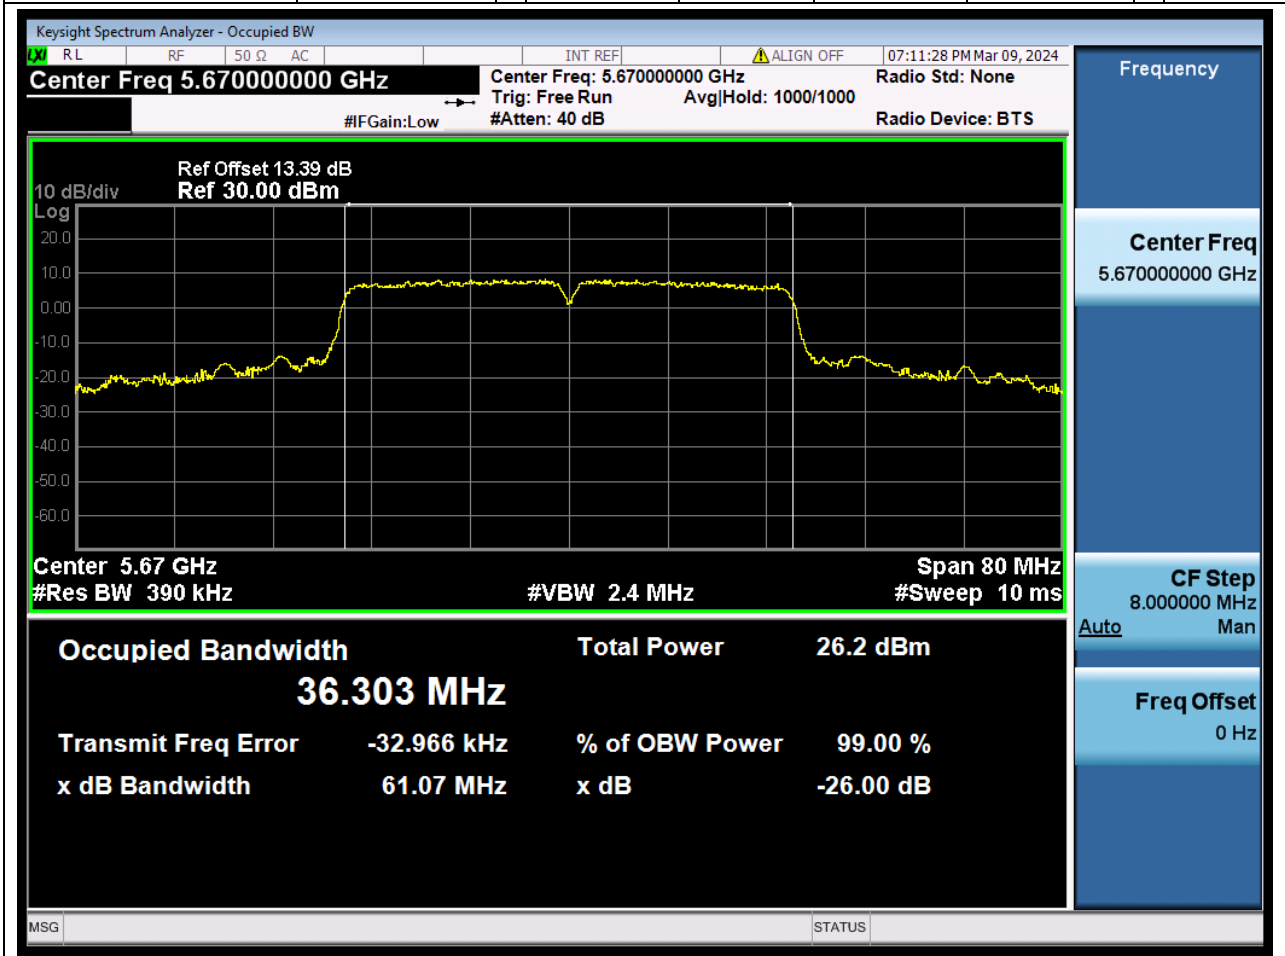

43. 802.11ac_40M_U-NII-2C_H

43.1. A.2.2-99% Bandwidth(NTNV)

Center Frequency (MHz)	OBW Power (%)	RBW (MHz)	Detector	Limit (MHz)	OBW (MHz)	Verdict
5670	99	0.39	Peak	0	36.303467	N/A