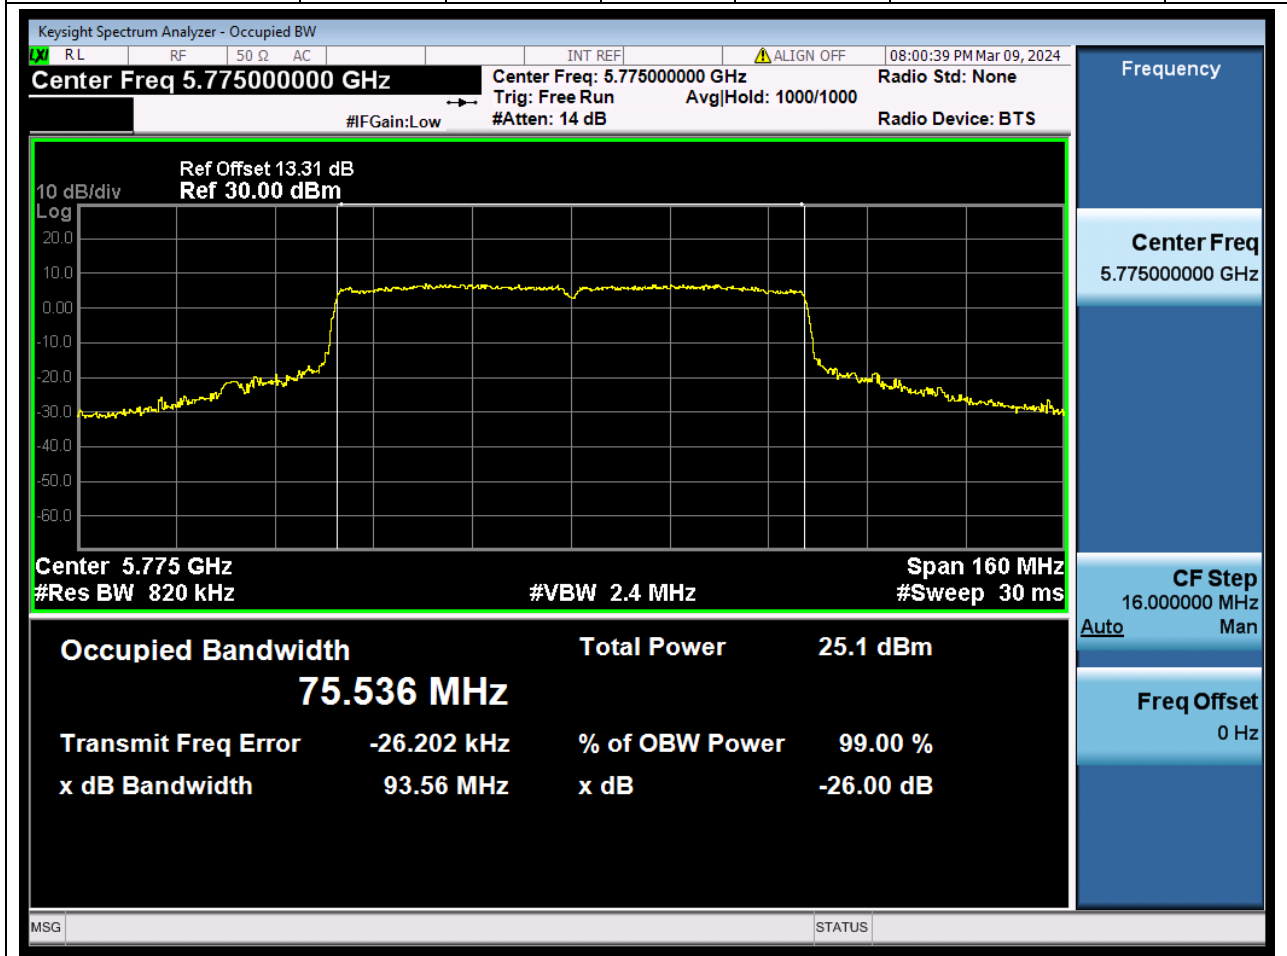

59. 802.11ac_80M_U-NII-3_M

59.1. A.2-26dB Bandwidth(NTNV)

Center Frequency (MHz)	XdB Down	RBW (MHz)	Detector	Limit (MHz)	XdB BandWidth (MHz)	Verdict
5775	26	0.82	Peak	0	93.5585	N/A