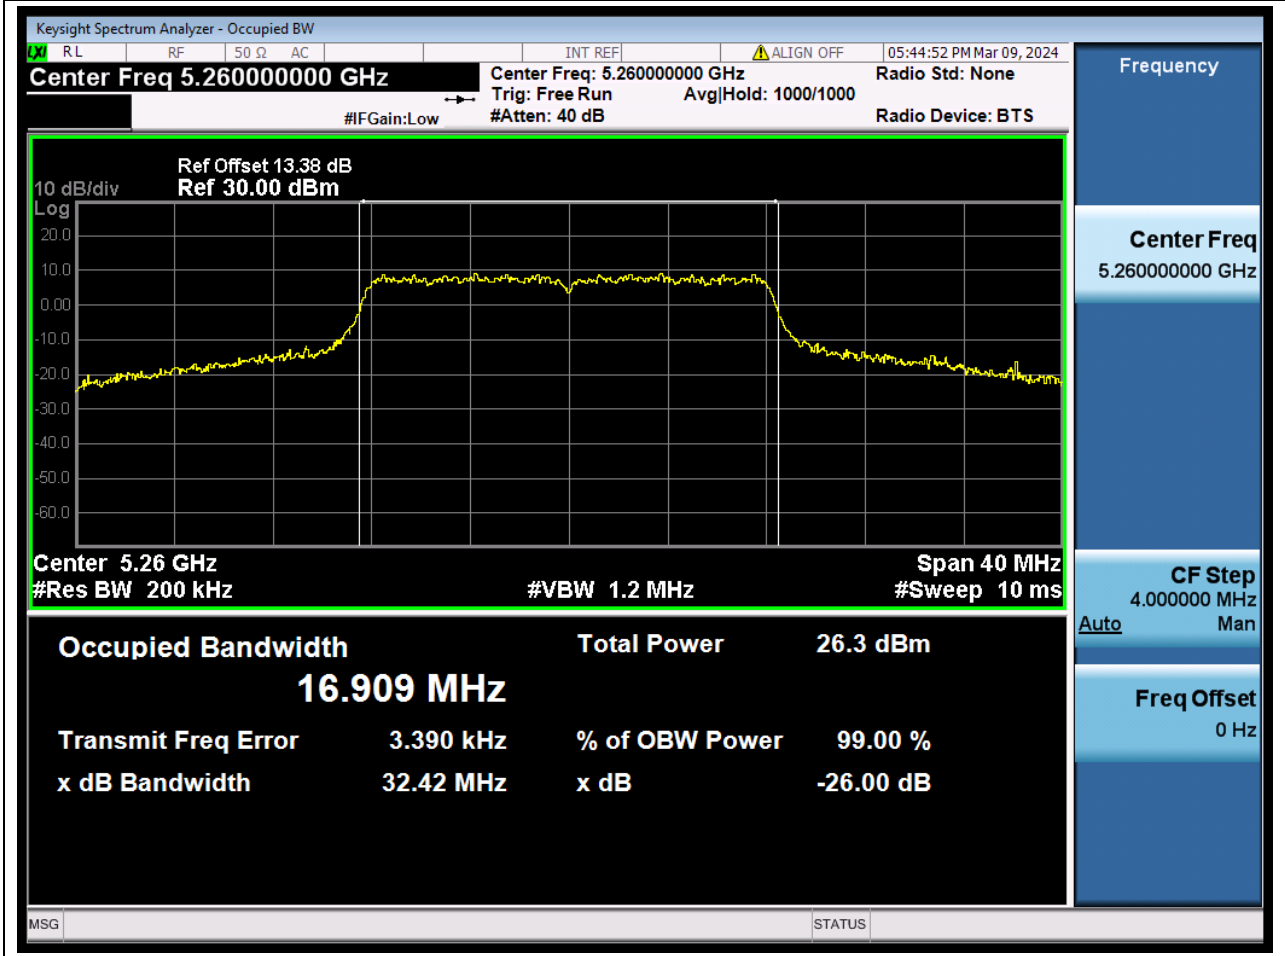

15. 802.11a_20M_U-NII-2A_L

15.1. A.2.2-99% Bandwidth(NTNV)

Center Frequency (MHz)	OBW Power (%)	RBW (MHz)	Detector	Limit (MHz)	OBW (MHz)	Verdict
5260	99	0.2	Peak	0	16.90893	N/A