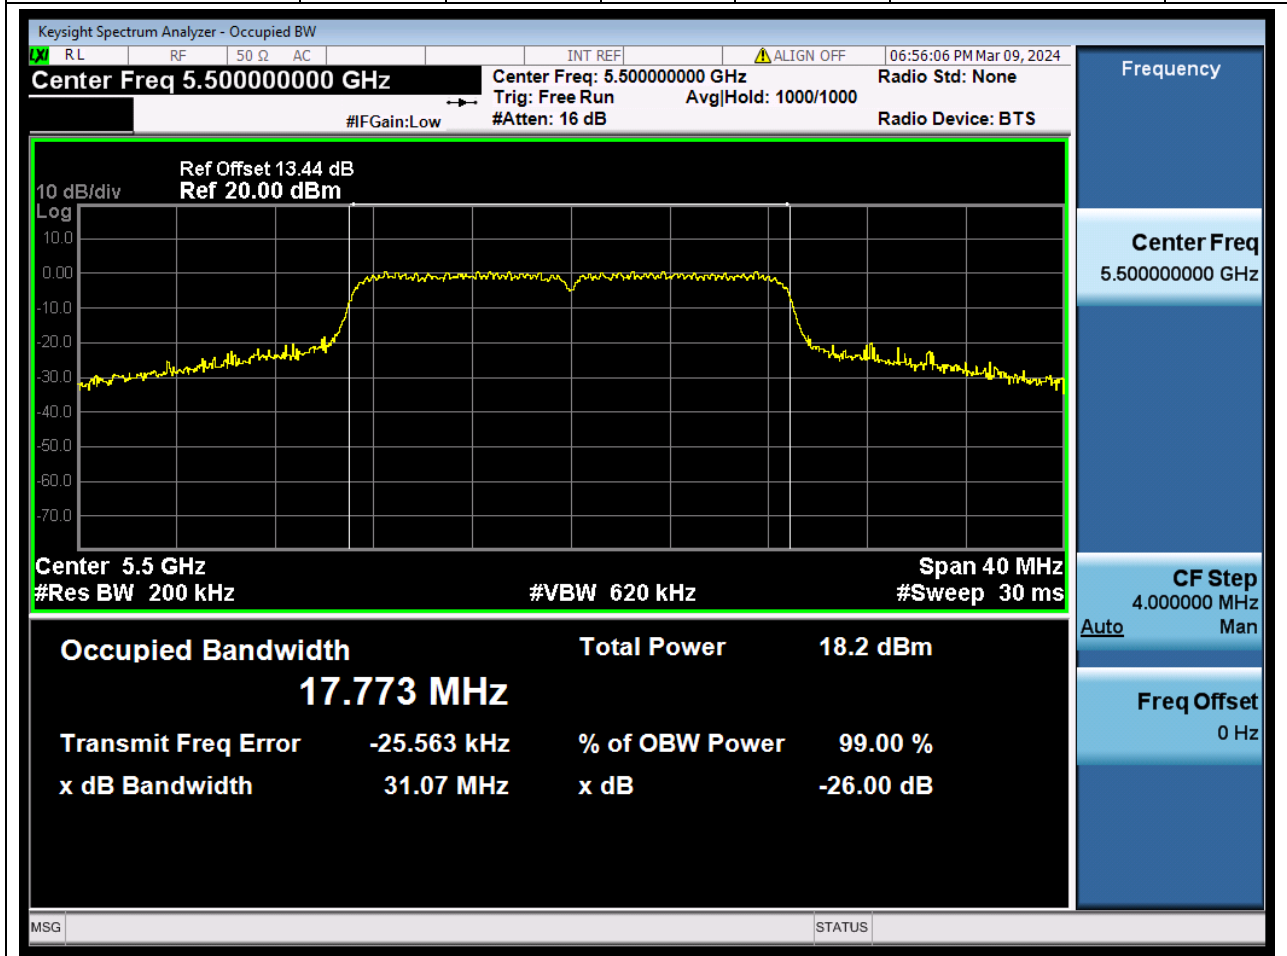

38. 802.11ac_20M_U-NII-2C_L

38.1. A.2-26dB Bandwidth(NTNV)

Center Frequency (MHz)	XdB Down	RBW (MHz)	Detector	Limit (MHz)	XdB BandWidth (MHz)	Verdict
5500	26	0.2	Peak	0	31.070436	N/A