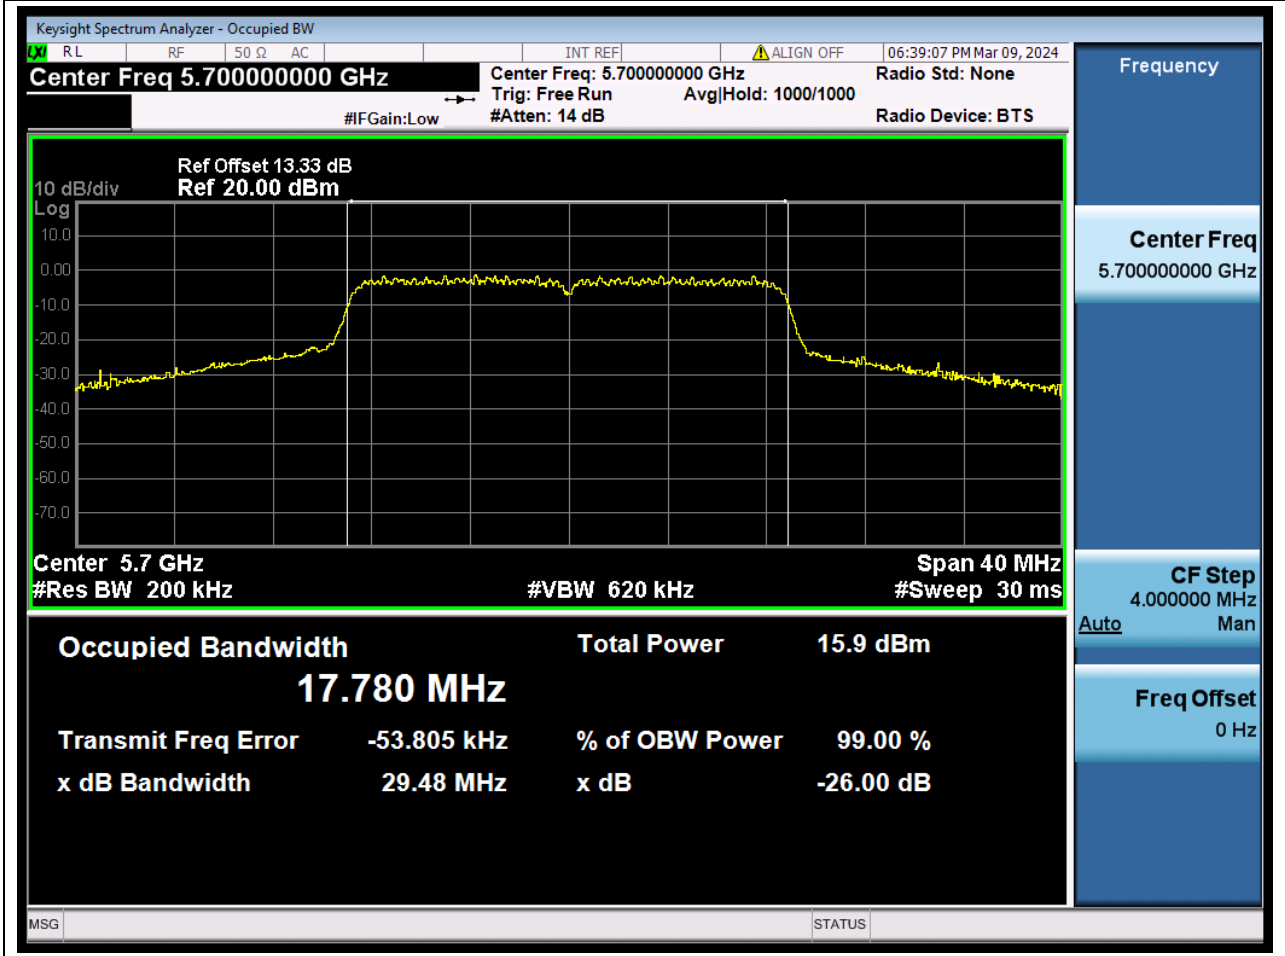

34. 802.11n_20M_U-NII-2C_H

34.1. A.2-26dB Bandwidth(NTNV)

Center Frequency (MHz)	XdB Down	RBW (MHz)	Detector	Limit (MHz)	XdB BandWidth (MHz)	Verdict
5700	26	0.2	Peak	0	29.478138	N/A