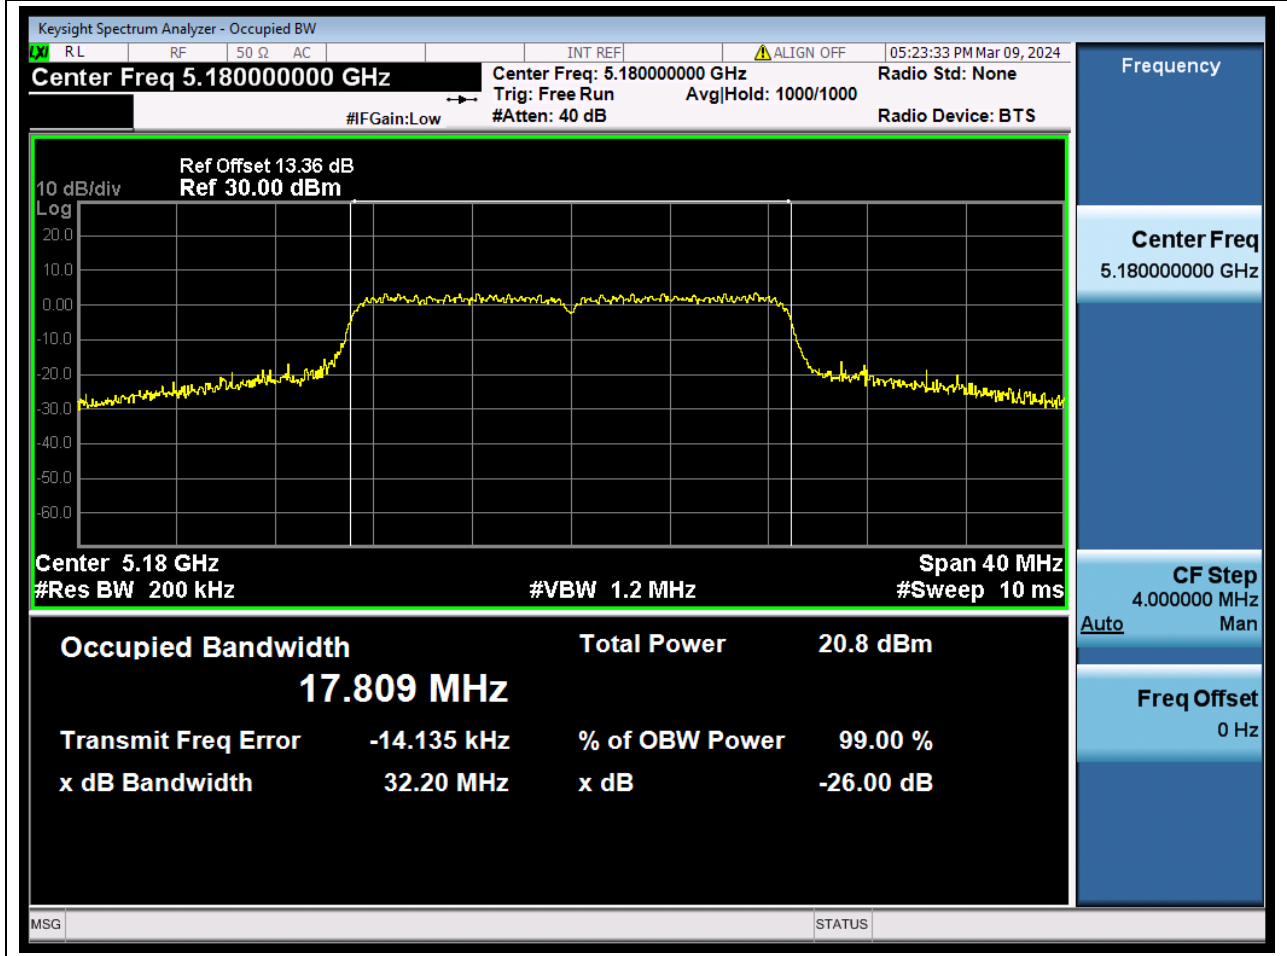

9. 802.11ac_20M_U-NII-1_L

9.1. A.2.2-99% Bandwidth(NTNV)

Center Frequency (MHz)	OBW Power (%)	RBW (MHz)	Detector	Limit (MHz)	OBW (MHz)	Verdict
5180	99	0.2	Peak	0	17.808997	N/A