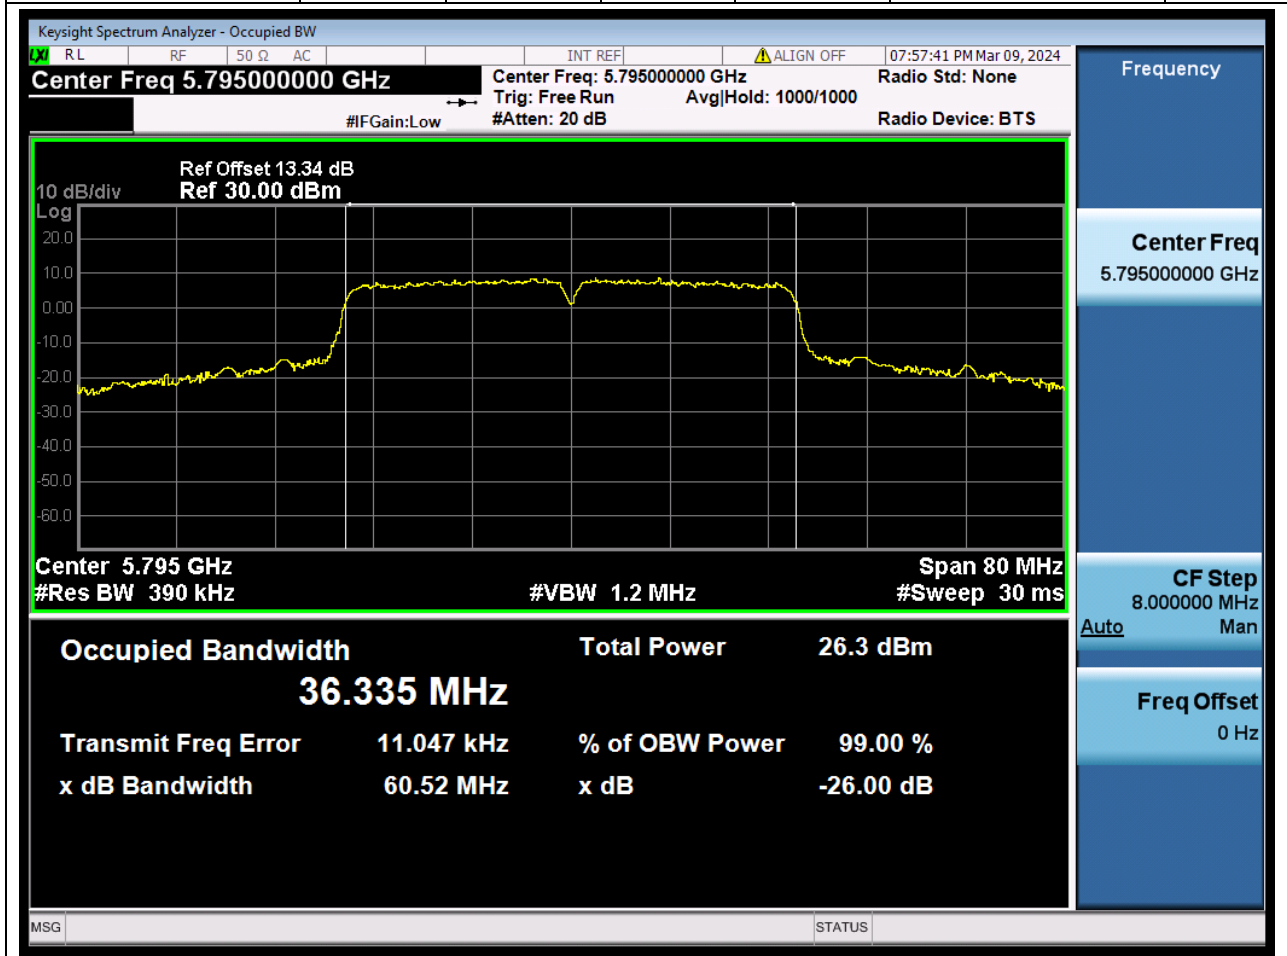

58. 802.11ac_40M_U-NII-3_H

58.1. A.2-26dB Bandwidth(NTNV)

Center Frequency (MHz)	XdB Down	RBW (MHz)	Detector	Limit (MHz)	XdB BandWidth (MHz)	Verdict
5795	26	0.39	Peak	0	60.524734	N/A