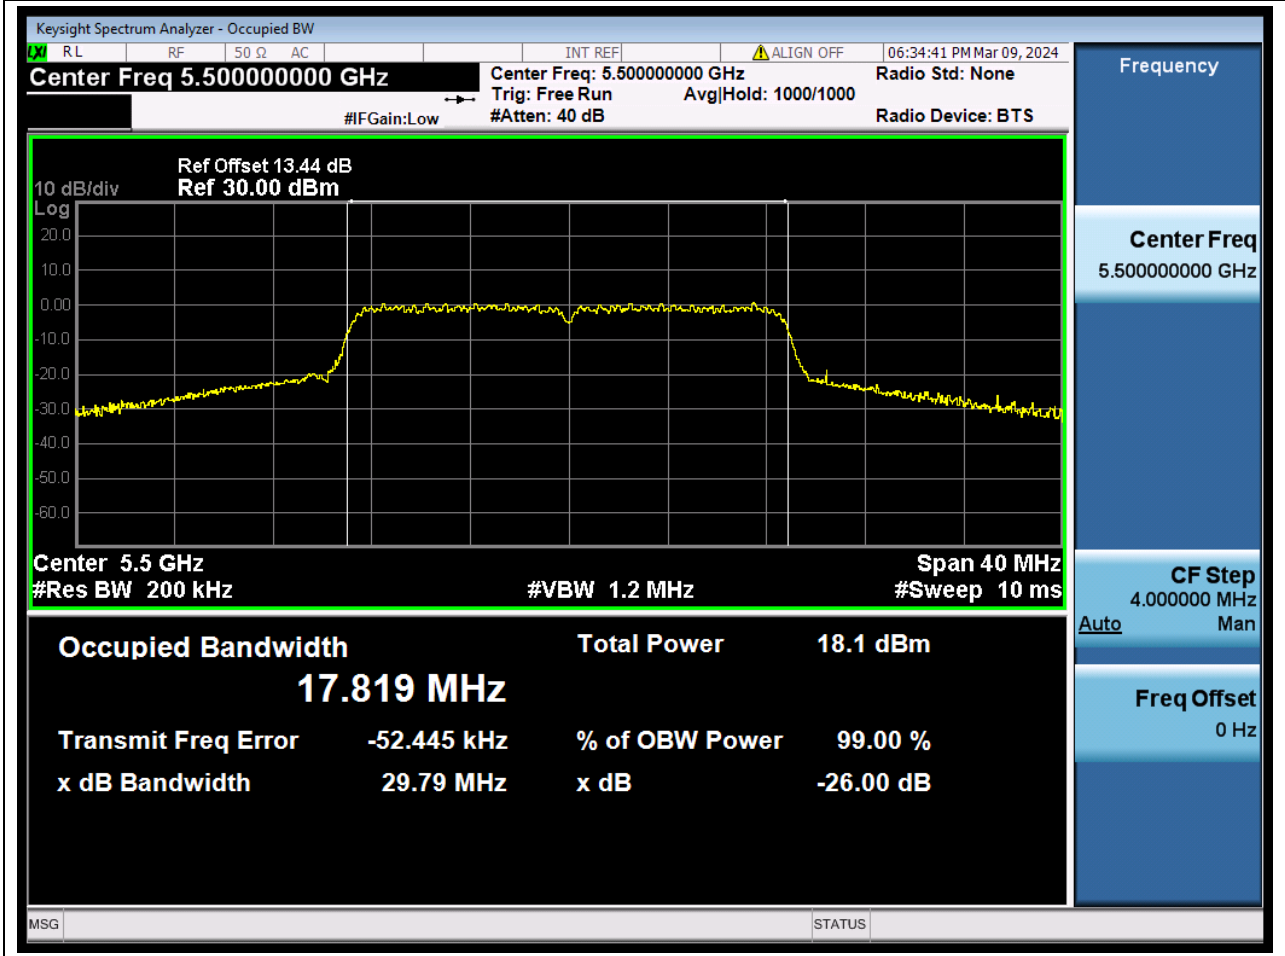

32. 802.11n_20M_U-NII-2C_L

32.1. A.2.2-99% Bandwidth(NTNV)

Center Frequency (MHz)	OBW Power (%)	RBW (MHz)	Detector	Limit (MHz)	OBW (MHz)	Verdict
5500	99	0.2	Peak	0	17.818954	N/A