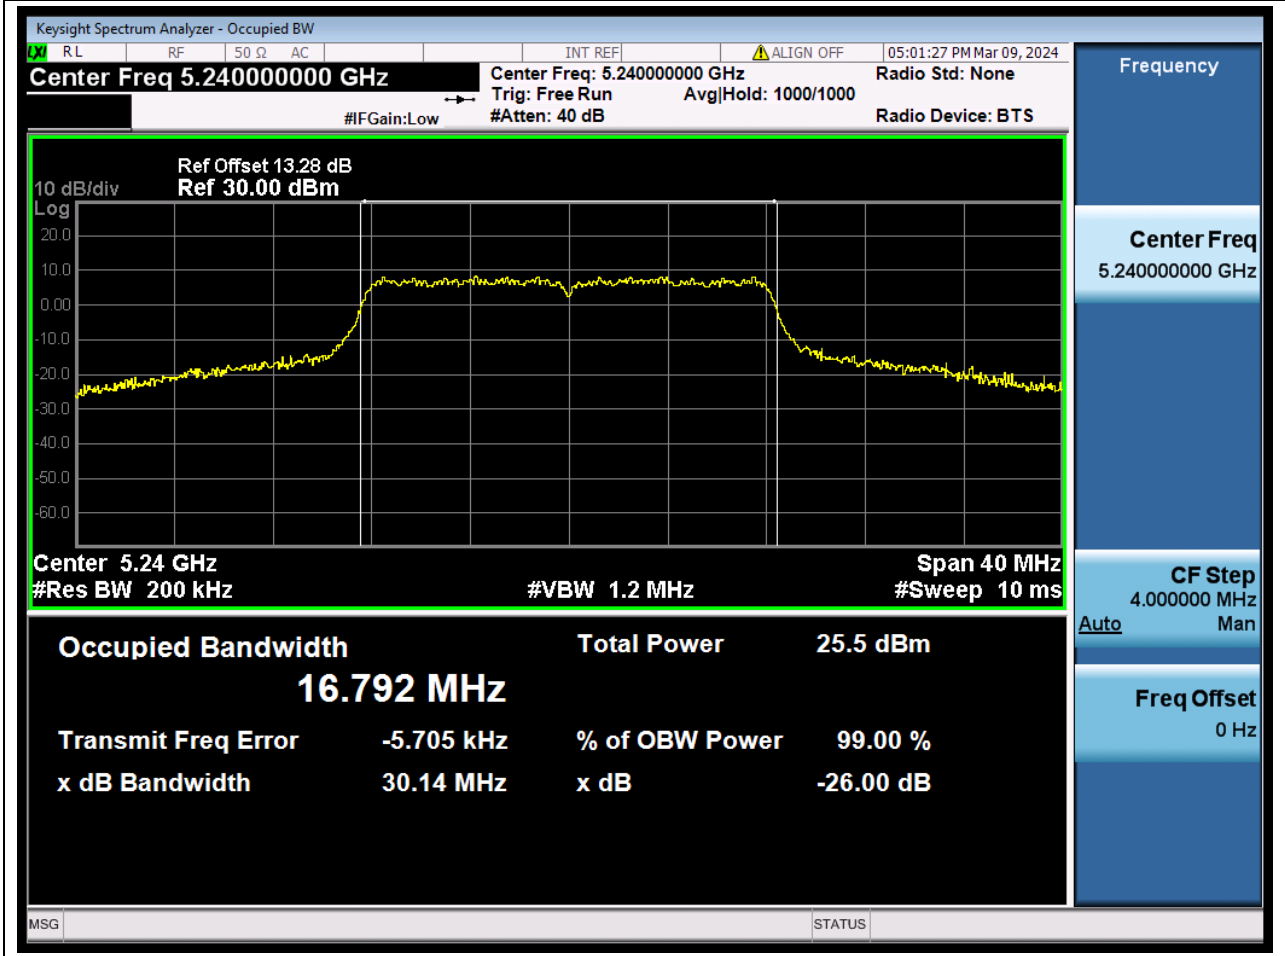

3. 802.11a_20M_U-NII-1_H

3.1. A.2.2-99% Bandwidth(NTNV)

Center Frequency (MHz)	OBW Power (%)	RBW (MHz)	Detector	Limit (MHz)	OBW (MHz)	Verdict
5240	99	0.2	Peak	0	16.792348	N/A