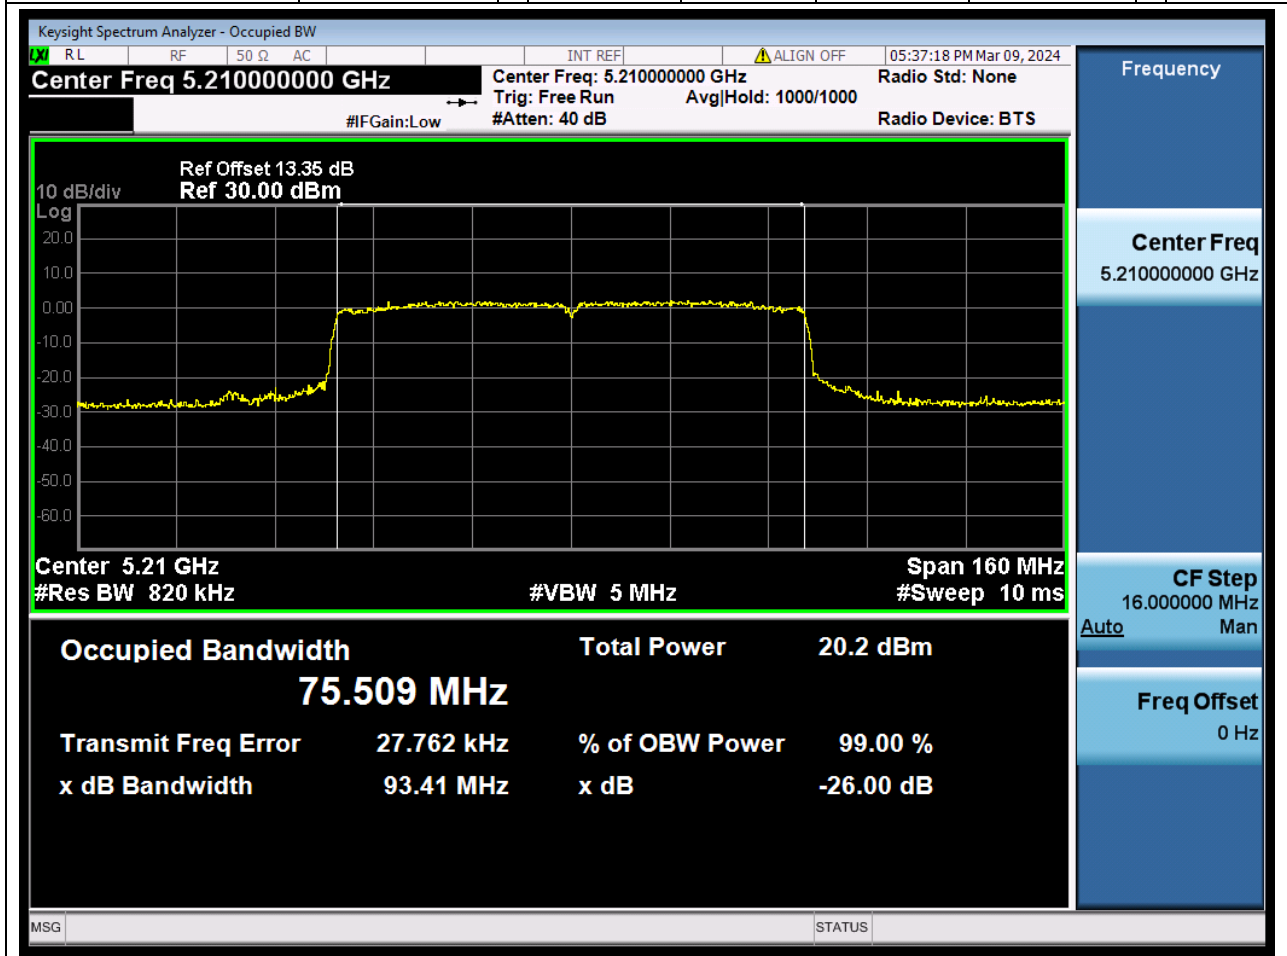

14. 802.11ac_80M_U-NII-1_M

14.1. A.2.2-99% Bandwidth(NTNV)

Center Frequency (MHz)	OBW Power (%)	RBW (MHz)	Detector	Limit (MHz)	OBW (MHz)	Verdict
5210	99	0.82	Peak	0	75.509436	N/A