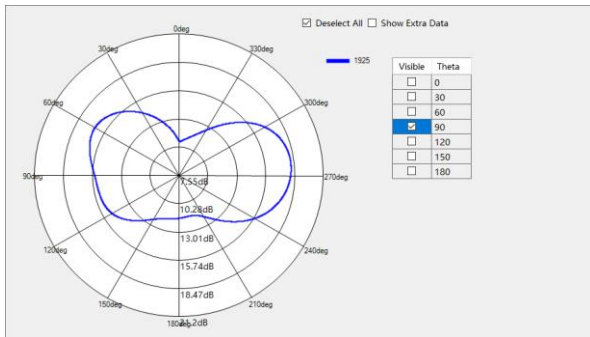

LTE B8	-0.6
LTE B13	-8
LTE B20	-5.78
LTE B28	-9.7
LTE B38	-0.8
LTE B40	0.3
LTE B41	-0.8
LTE B66	-1.6

ANT1

BAND	Peak Gain(dBi)
GSM 850	-3.2
E-GSM 900	-1.7
DCS 1800	-3.5
PCS 1900	-2.1
WCDMA B1	-0.5
WCDMA B2	-2.1
WCDMA B4	-3.5
WCDMA B5	-3.2
WCDMA B8	-1.7
LTE B1	-0.5
LTE B2	-2.1
LTE B3	-3.5
LTE B4	-3.5
LTE B5	-3.2
LTE B7	1.0
LTE B8	-1.7
LTE B13	-6.4
LTE B20	-5.88
LTE B28	-5.0
LTE B38	1.73
LTE B40	-2
LTE B41	1.73
LTE B66	-3.5

The device under test

Calibration time: 2024/3/18
The calibration frequency: 1 year/time
Equipment pictures:

Directional Pattern

Main_ANT -ANT0

1950Mhz

1905MHz

1715MHz

829MHz