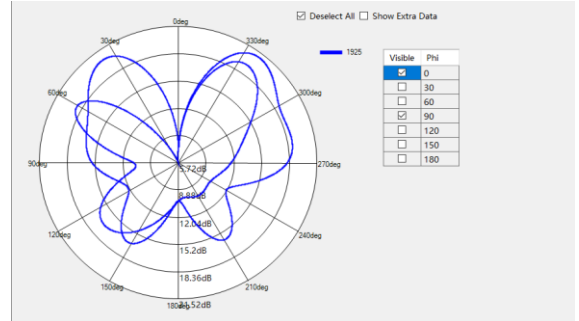

LTE B8	-0.6
LTE B13	-8
LTE B20	-5.78
LTE B28	-9.7
LTE B38	-0.8
LTE B40	0.3
LTE B41	-0.8
LTE B66	-1.6

ANT1

BAND	Peak Gain(dBi)
GSM 850	-3.2
E-GSM 900	-1.7
DCS 1800	-3.5
PCS 1900	-2.1
WCDMA B1	-0.5
WCDMA B2	-2.1
WCDMA B4	-3.5
WCDMA B5	-3.2
WCDMA B8	-1.7
LTE B1	-0.5
LTE B2	-2.1
LTE B3	-3.5
LTE B4	-3.5
LTE B5	-3.2
LTE B7	1.0
LTE B8	-1.7
LTE B13	-6.4
LTE B20	-5.88
LTE B28	-5.0
LTE B38	1.73
LTE B40	-2
LTE B41	1.73
LTE B66	-3.5

The device under test

Calibration time: 2024/3/18
The calibration frequency: 1 year/time
Equipment pictures:

Directional Pattern

Main_ANT -ANT0

1950Mhz

1905MHz

1715MHz

829MHz