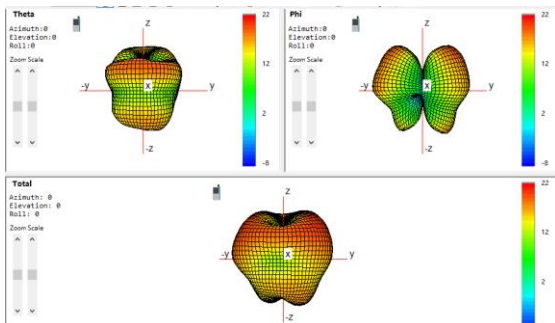

LTE B8	-0.6
LTE B13	-8
LTE B20	-5.78
LTE B28	-9.7
LTE B38	-0.8
LTE B40	0.3
LTE B41	-0.8
LTE B66	-1.6

ANT1

BAND	Peak Gain(dBi)
GSM 850	-3.2
E-GSM 900	-1.7
DCS 1800	-3.5
PCS 1900	-2.1
WCDMA B1	-0.5
WCDMA B2	-2.1
WCDMA B4	-3.5
WCDMA B5	-3.2
WCDMA B8	-1.7
LTE B1	-0.5
LTE B2	-2.1
LTE B3	-3.5
LTE B4	-3.5
LTE B5	-3.2
LTE B7	1.0
LTE B8	-1.7
LTE B13	-6.4
LTE B20	-5.88
LTE B28	-5.0
LTE B38	1.73
LTE B40	-2
LTE B41	1.73
LTE B66	-3.5

The device under test

Calibration time: 2024/3/18
The calibration frequency: 1 year/time
Equipment pictures:

Directional Pattern

Main_ANT -ANT0

1950Mhz

1905MHz

1715MHz

829MHz