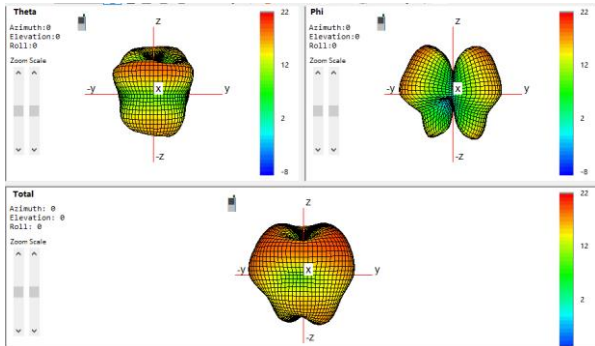

Model name: AB844

Antenna type: ANT0/1/2/3/4 Fixed Internal Antenna

ANT0

BAND	Peak Gain(dBi)
GSM 850	-4.6
E-GSM 900	-0.6
DCS 1800	-1.6
PCS 1900	-1.4
WCDMA B1	-1.8
WCDMA B2	-1.4
WCDMA B4	-1.6
WCDMA B5	-4.6
WCDMA B8	-0.6
LTE B1	-1.8
LTE B2	-1.4
LTE B3	-1.6
LTE B4	-1.6
LTE B5	-4.6
LTE B7	0.88

LTE B8	-0.6
LTE B13	-8
LTE B20	-5.78
LTE B28	-9.7
LTE B38	-0.8
LTE B40	0.3
LTE B41	-0.8
LTE B66	-1.6

ANT1

BAND	Peak Gain(dBi)
GSM 850	-3.2
E-GSM 900	-1.7
DCS 1800	-3.5
PCS 1900	-2.1
WCDMA B1	-0.5
WCDMA B2	-2.1
WCDMA B4	-3.5
WCDMA B5	-3.2
WCDMA B8	-1.7
LTE B1	-0.5
LTE B2	-2.1
LTE B3	-3.5
LTE B4	-3.5
LTE B5	-3.2
LTE B7	1.0
LTE B8	-1.7
LTE B13	-6.4
LTE B20	-5.88
LTE B28	-5.0
LTE B38	1.73
LTE B40	-2
LTE B41	1.73
LTE B66	-3.5

The device under test

Calibration time: 2024/3/18
The calibration frequency: 1 year/time
Equipment pictures:

Directional Pattern

Main_ANT -ANT0

1950Mhz

1905MHz

1715MHz

829MHz