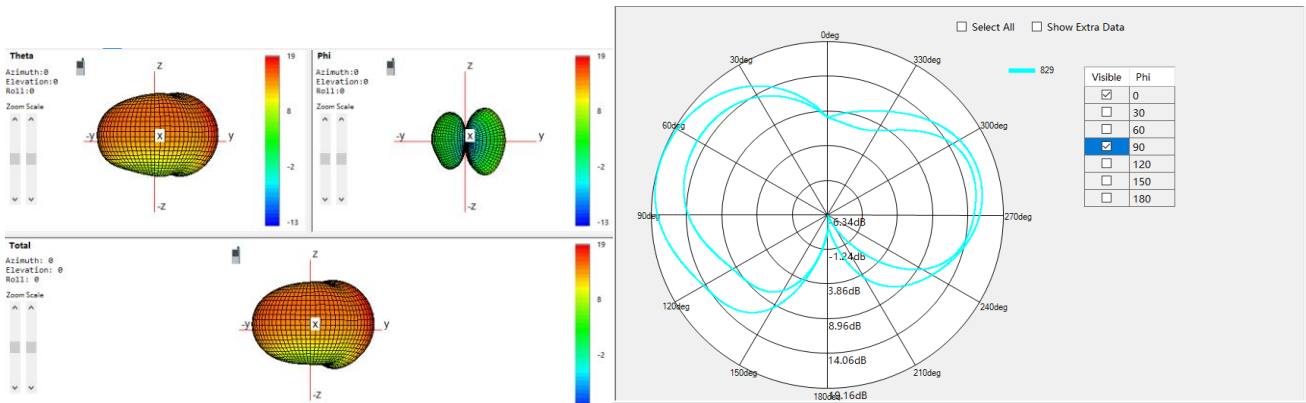

LTE B8	-0.6
LTE B13	-8
LTE B20	-5.78
LTE B28	-9.7
LTE B38	-0.8
LTE B40	0.3
LTE B41	-0.8
LTE B66	-1.6

ANT1

BAND	Peak Gain(dBi)
GSM 850	-3.2
E-GSM 900	-1.7
DCS 1800	-3.5
PCS 1900	-2.1
WCDMA B1	-0.5
WCDMA B2	-2.1
WCDMA B4	-3.5
WCDMA B5	-3.2
WCDMA B8	-1.7
LTE B1	-0.5
LTE B2	-2.1
LTE B3	-3.5
LTE B4	-3.5
LTE B5	-3.2
LTE B7	1.0
LTE B8	-1.7
LTE B13	-6.4
LTE B20	-5.88
LTE B28	-5.0
LTE B38	1.73
LTE B40	-2
LTE B41	1.73
LTE B66	-3.5

The device under test

Calibration time: 2024/3/18
The calibration frequency: 1 year/time
Equipment pictures:

Directional Pattern

Main_ANT -ANT0

1950Mhz

1905MHz

1715MHz

829MHz